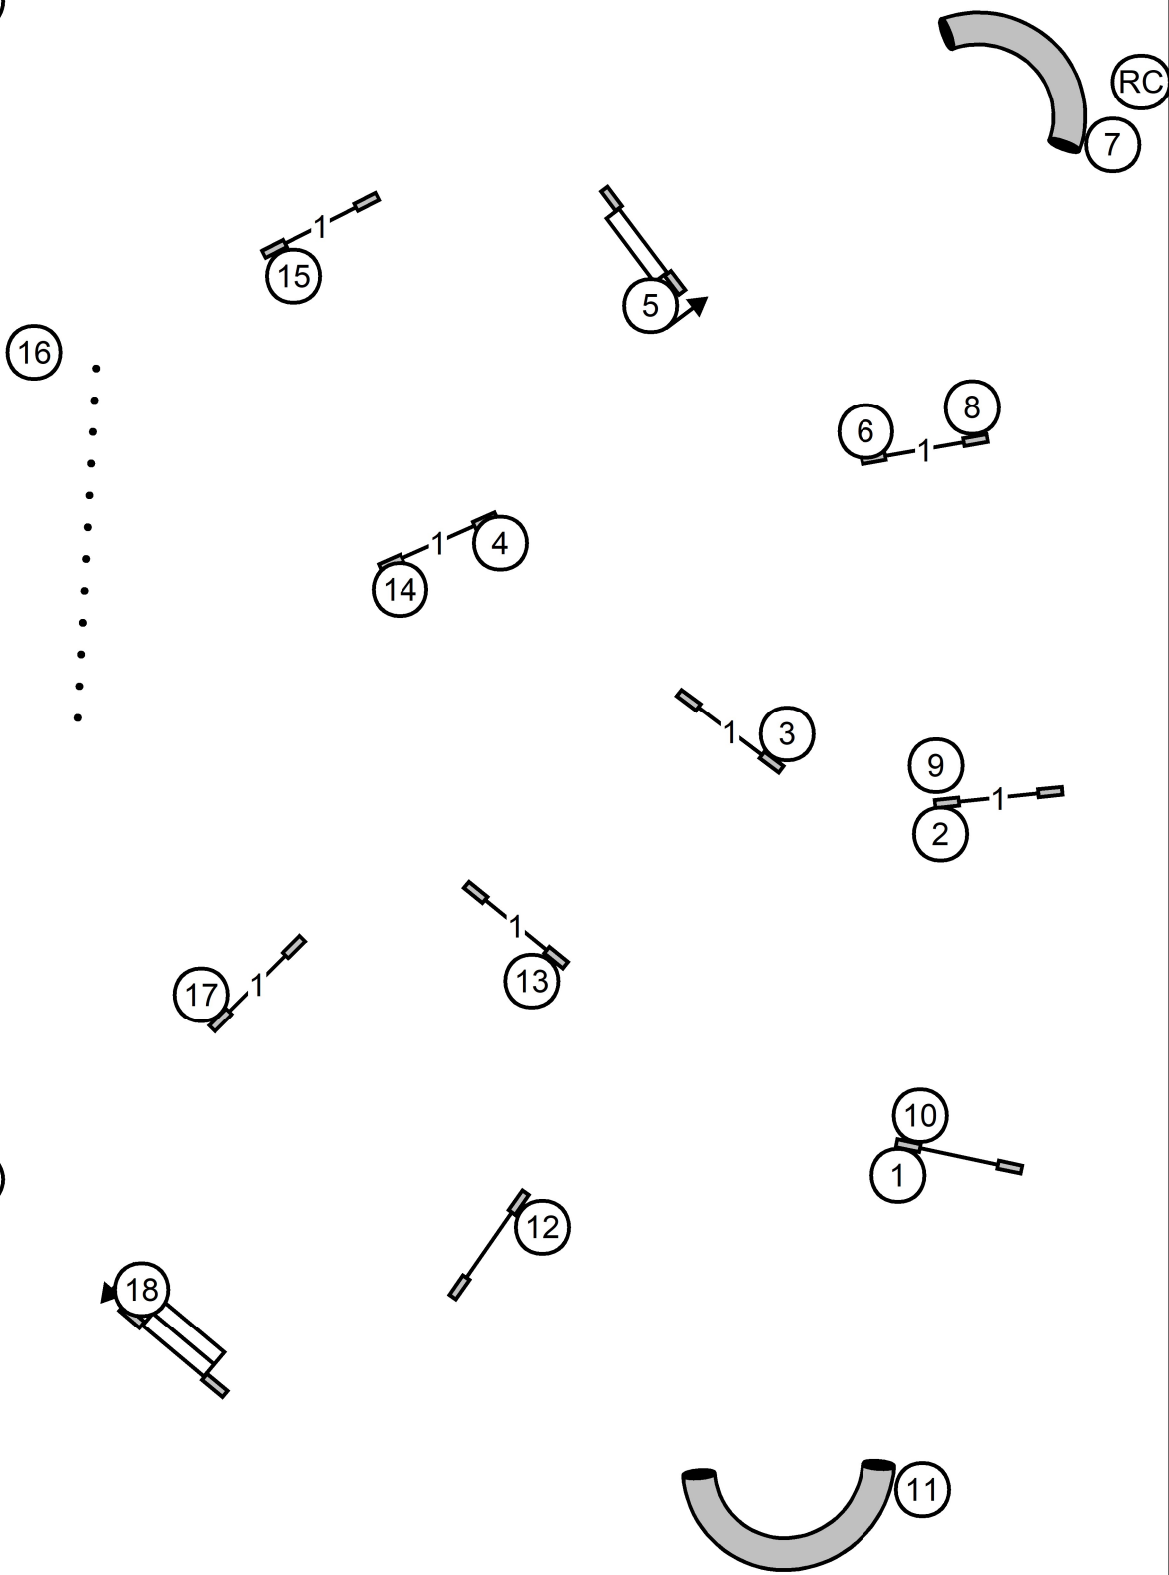

MASTER/EXC JWW

SAT - 06/03/23 - AMERICAN SPANIEL CLUB - JUDGE: LINDA ROBERTSON

RC

EXIT LEASH

TS

ENTER

RC

ENTER ON LEAD @ 15 - WAIT FOR TIMER "GO"