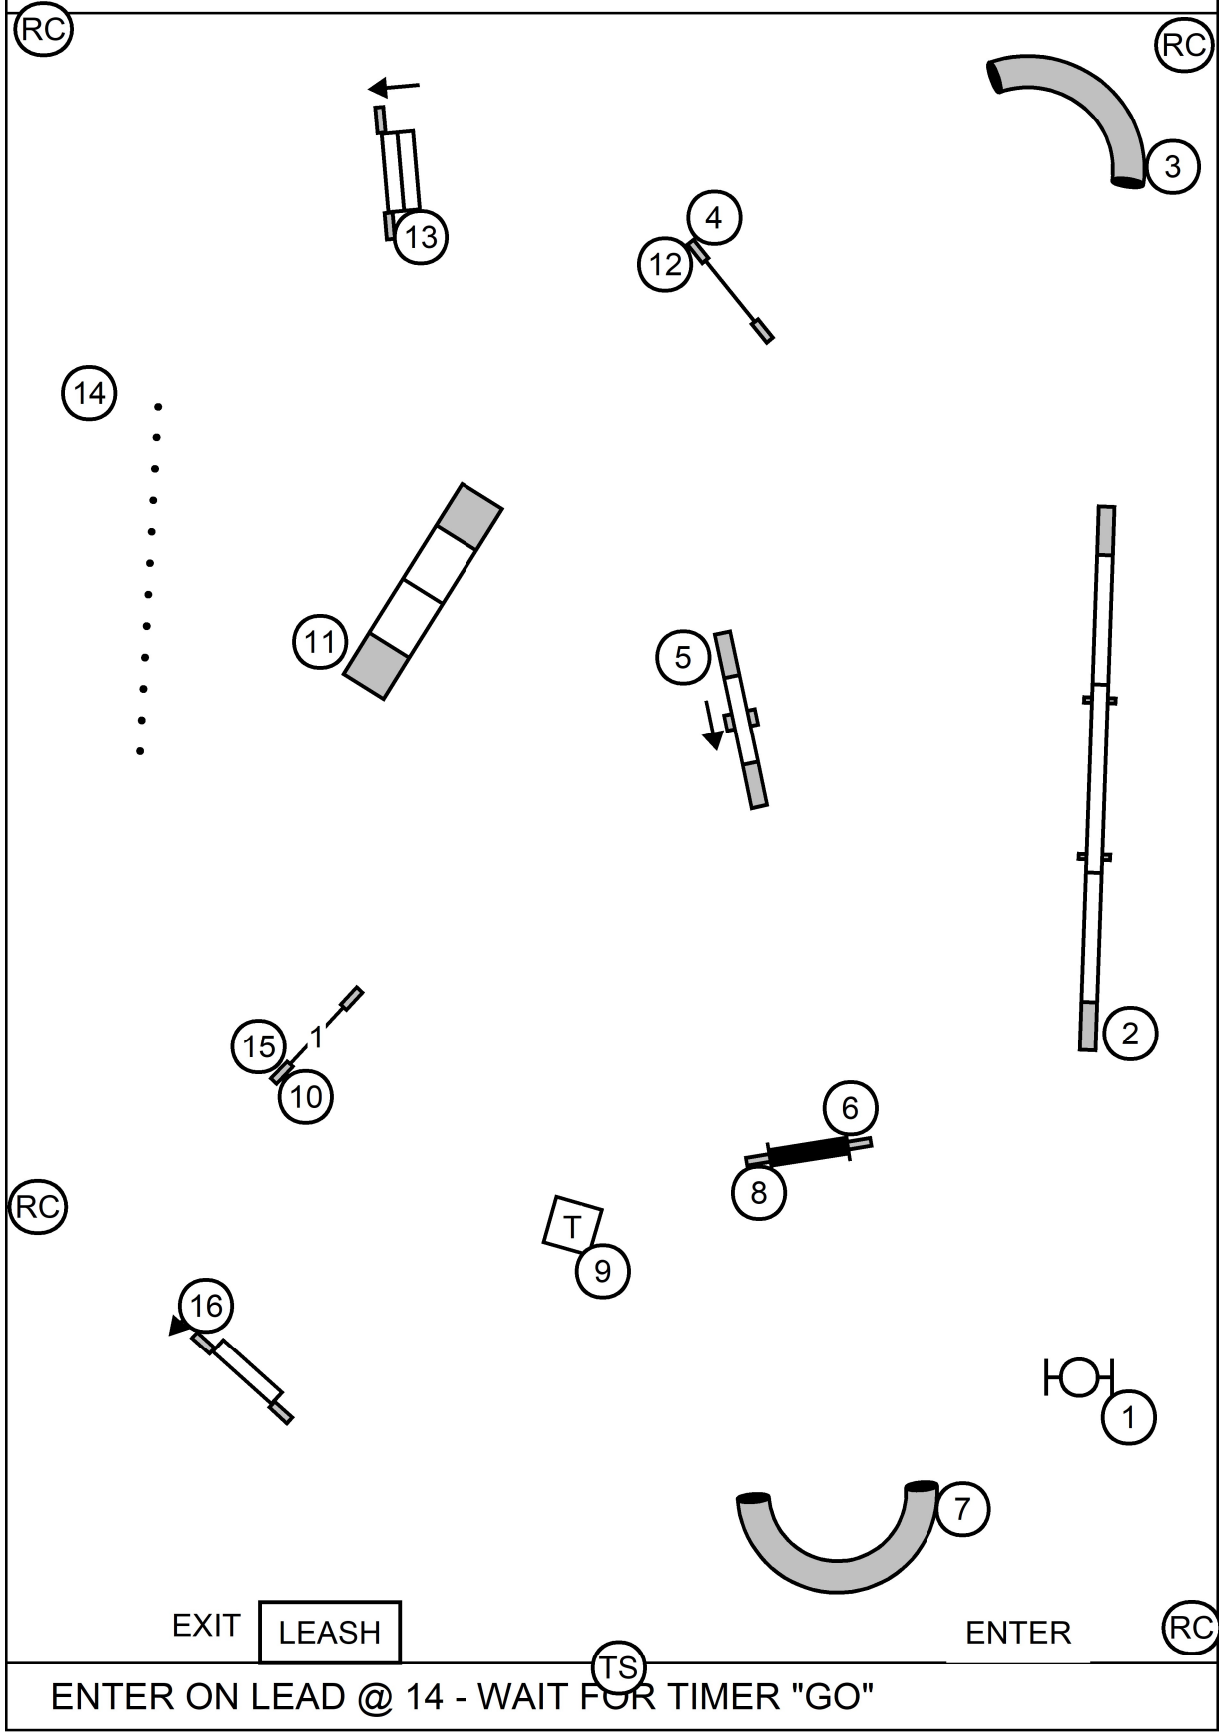

OPEN STANDARD

SAT - 06/03/23 - AMERICAN SPANIEL CLUB - JUDGE: LINDA ROBERTSON