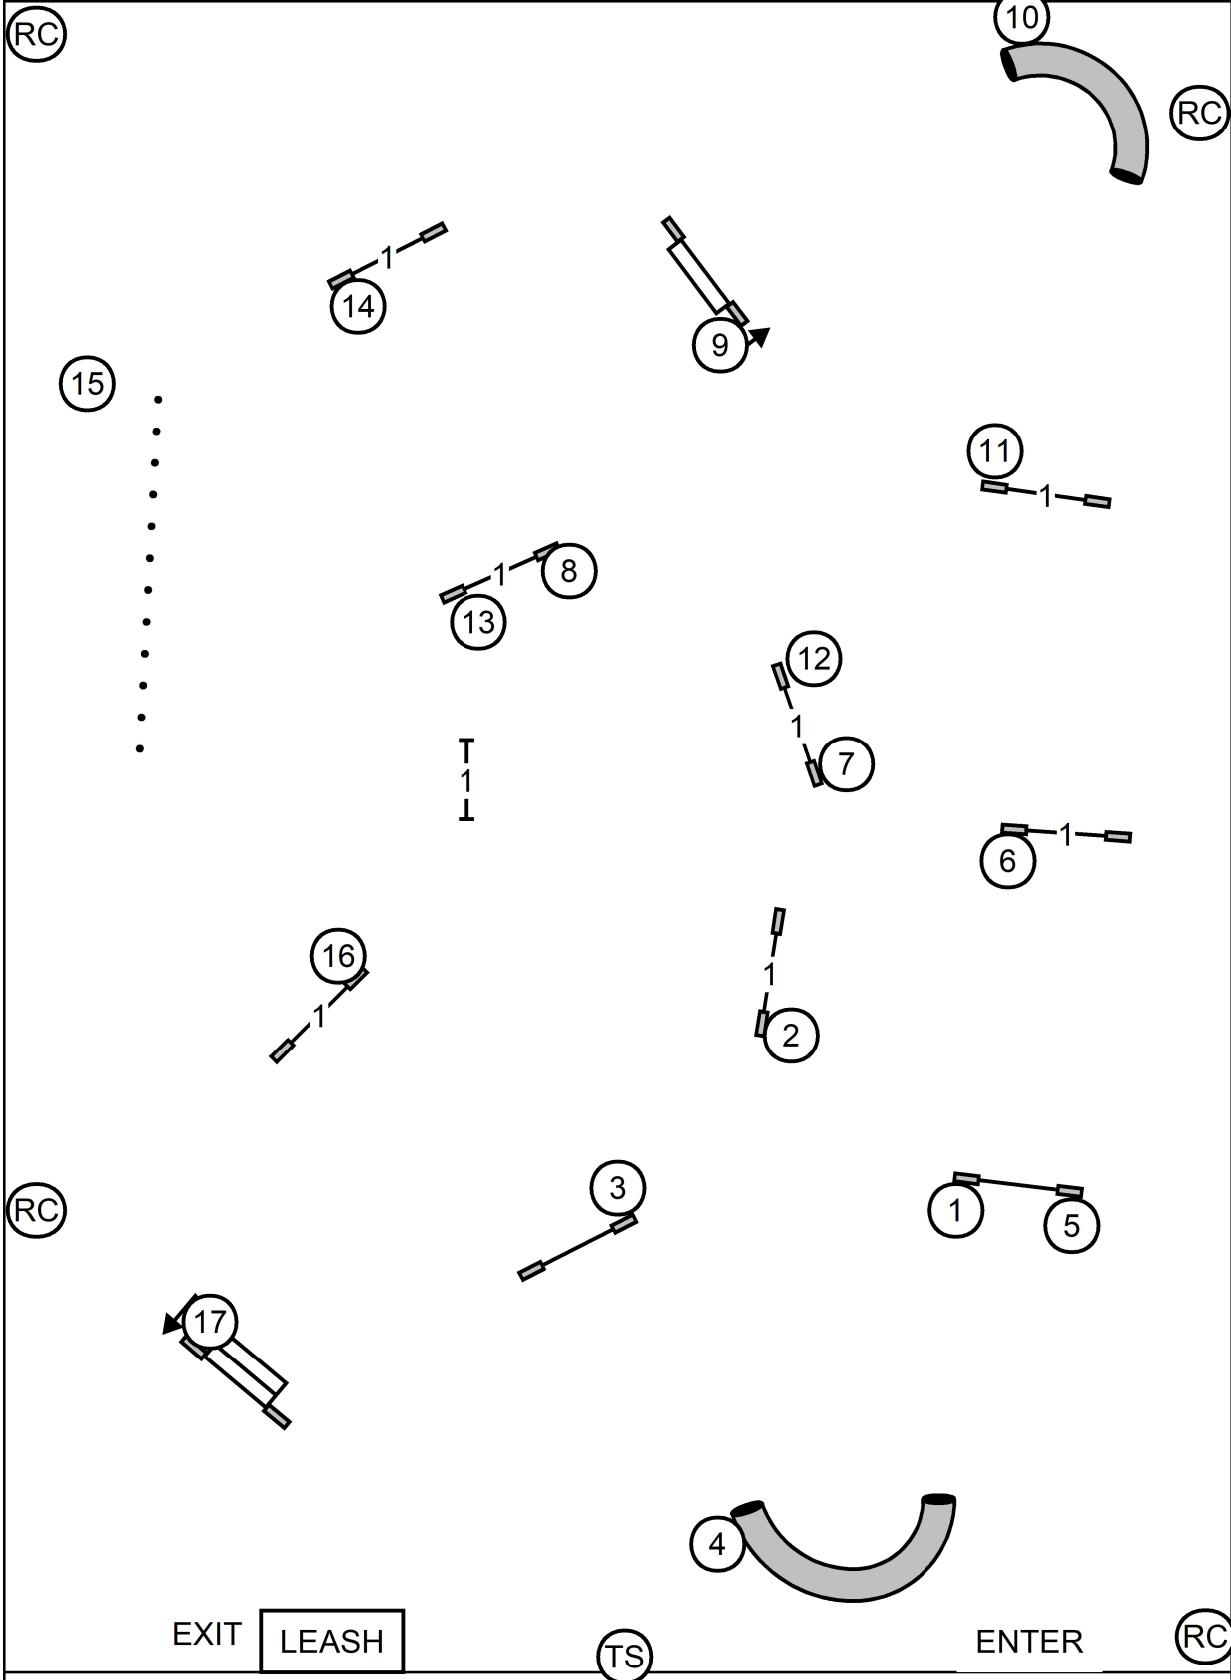

OPEN JWW

SAT - 06/03/23 - AMERICAN SPANIEL CLUB - JUDGE: LINDA ROBERTSON

ENTER ON LEAD @ 14 - WAIT FOR TIMER "GO"