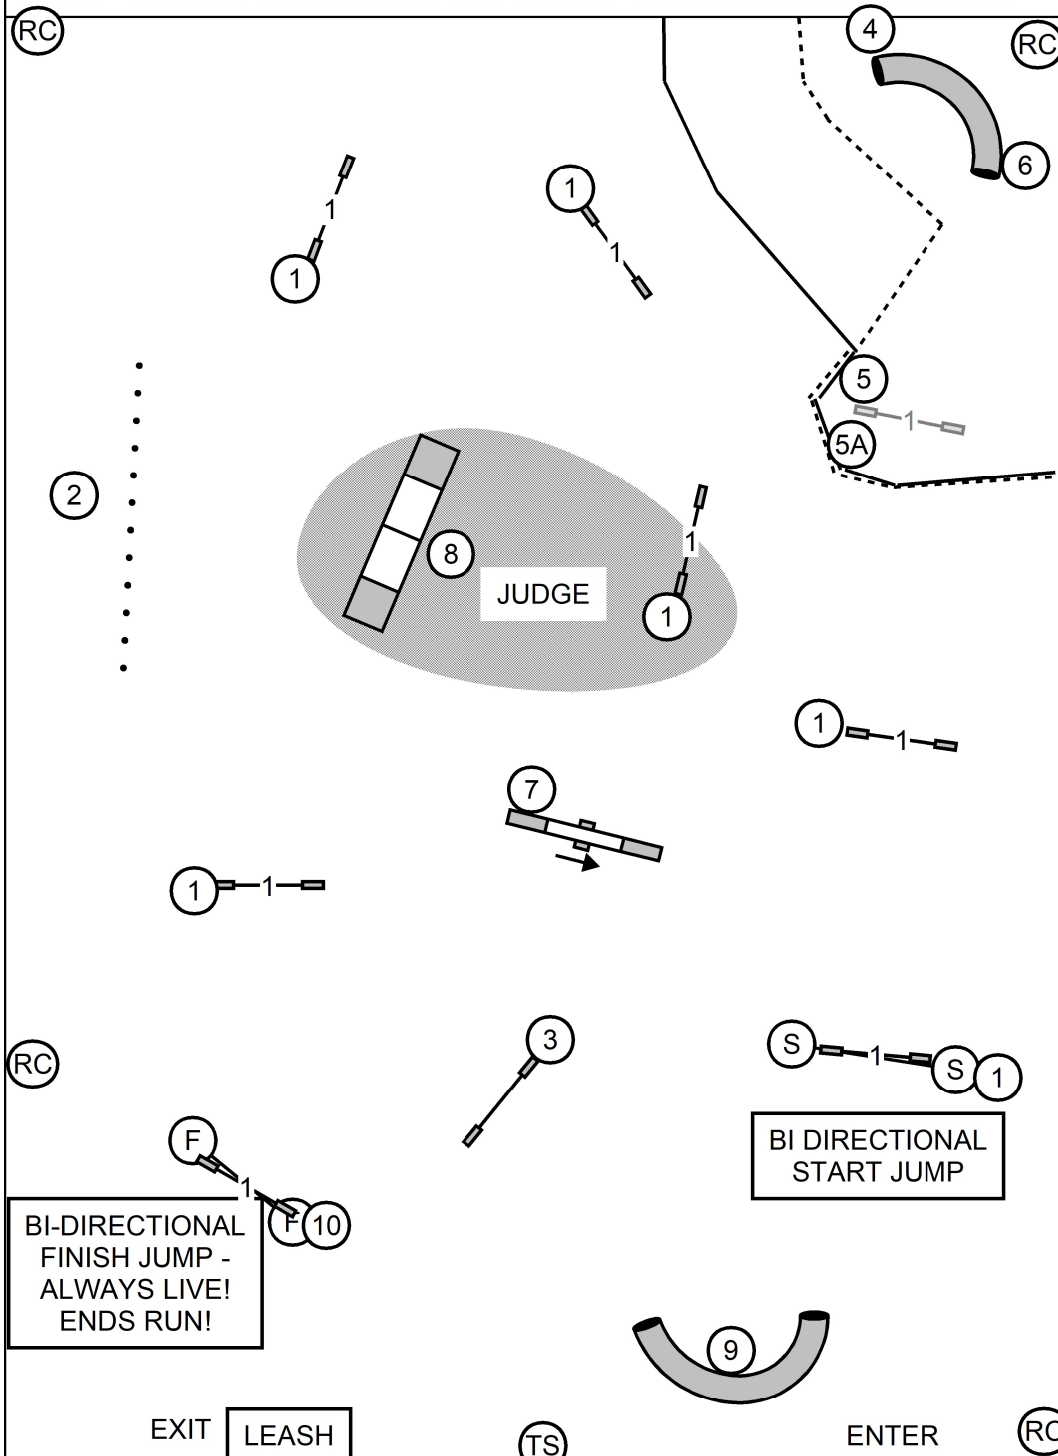

F.A.S.T. - ALL LEVELS

SAT - 06/03/23 - AMERICAN SPANIEL CLUB - JUDGE: LINDA ROBERTSON

XM SEND = CIRCLE 4-5-6 IN FLOW SOLID LINE
OP SEND = CIRCLE 4-5 OR 5A-6 IN FLOW SOLID LINE
NOV SEND = CIRCLE 4-5/ OR 5A-6 IN FLOW DOT LINE

Points to Q = 60 for XM, 55 for OP, 50 for NOV.
Reg CT: 38 sec-8 in, 35 sec-12/16 in, 32 sec-20/24/26 in;
Pref CT: 41 sec-4 in, 38 sec-8/12 in, 35 sec-16/20