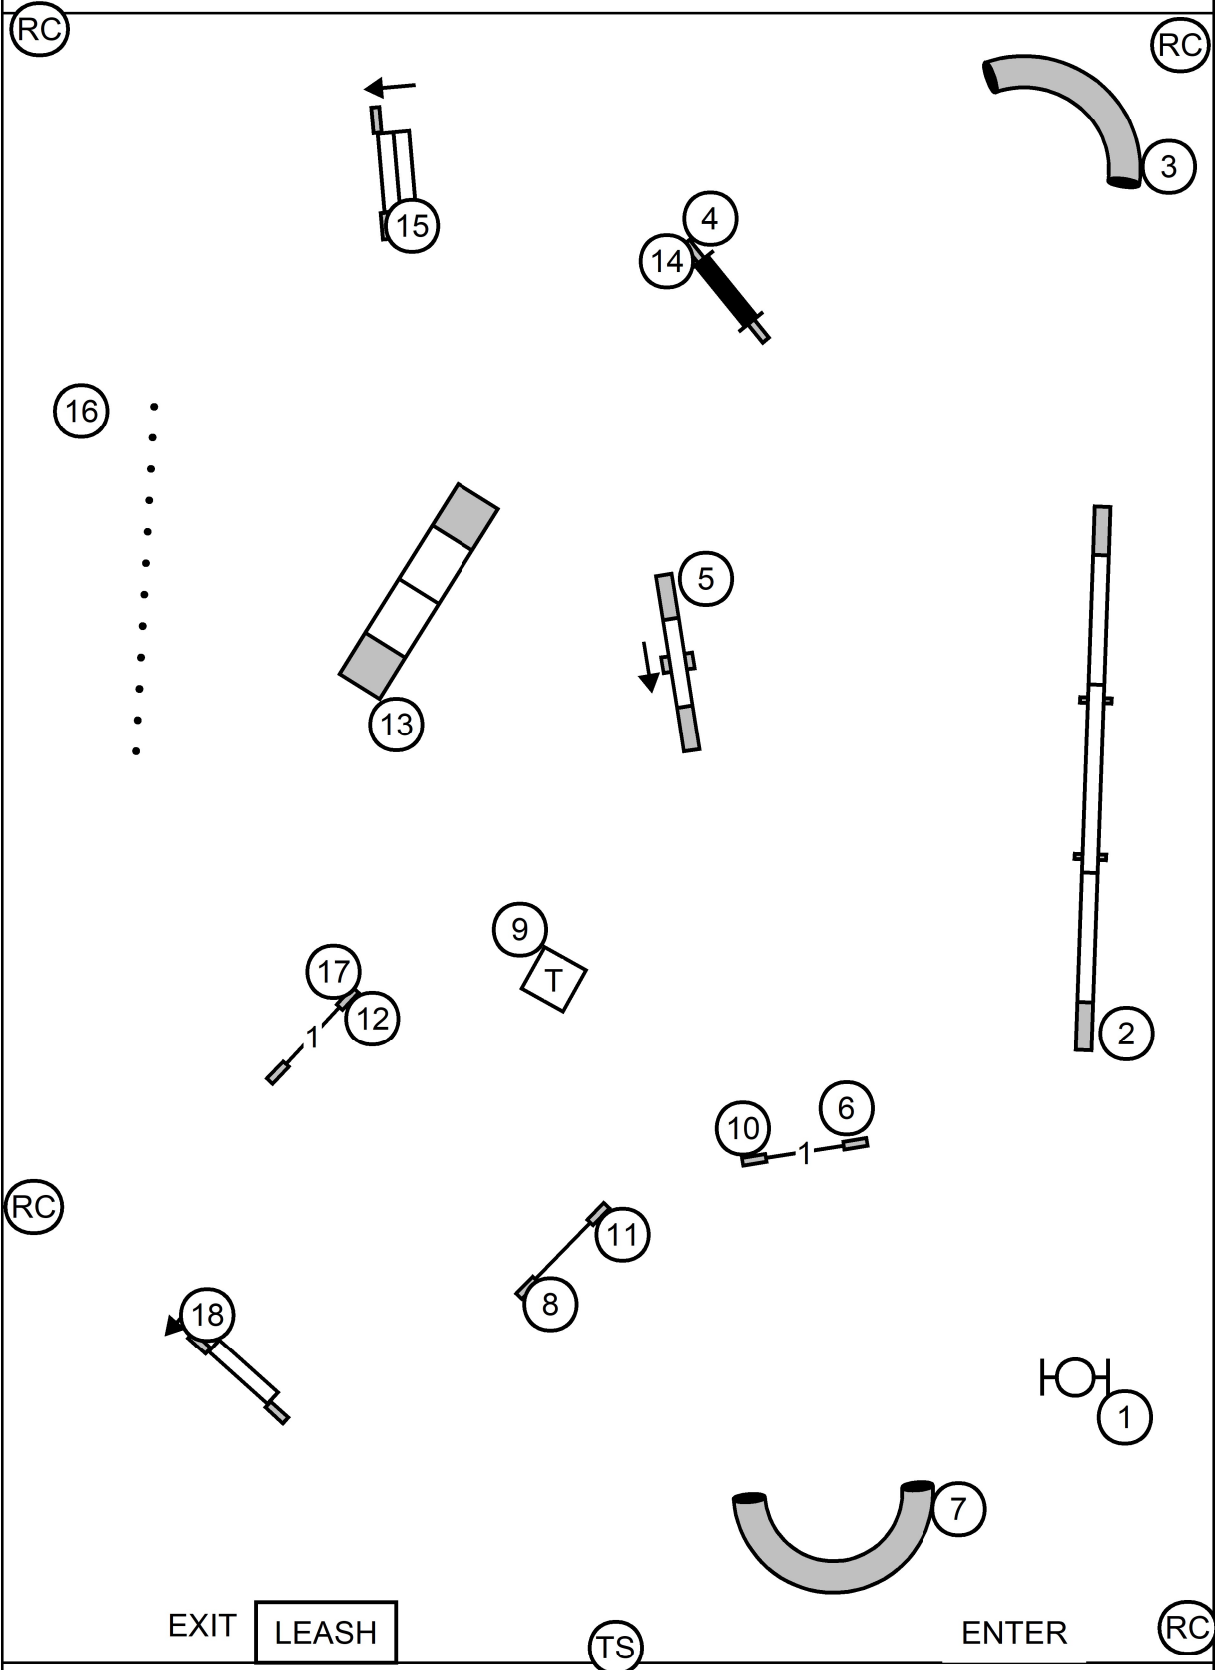

MASTER/EXC STD

SAT - 06/03/23 - AMERICAN SPANIEL CLUB - JUDGE: LINDA ROBERTSON

ENTER ON LEAD @ 15/16 - WAIT FOR TIMER "GO"