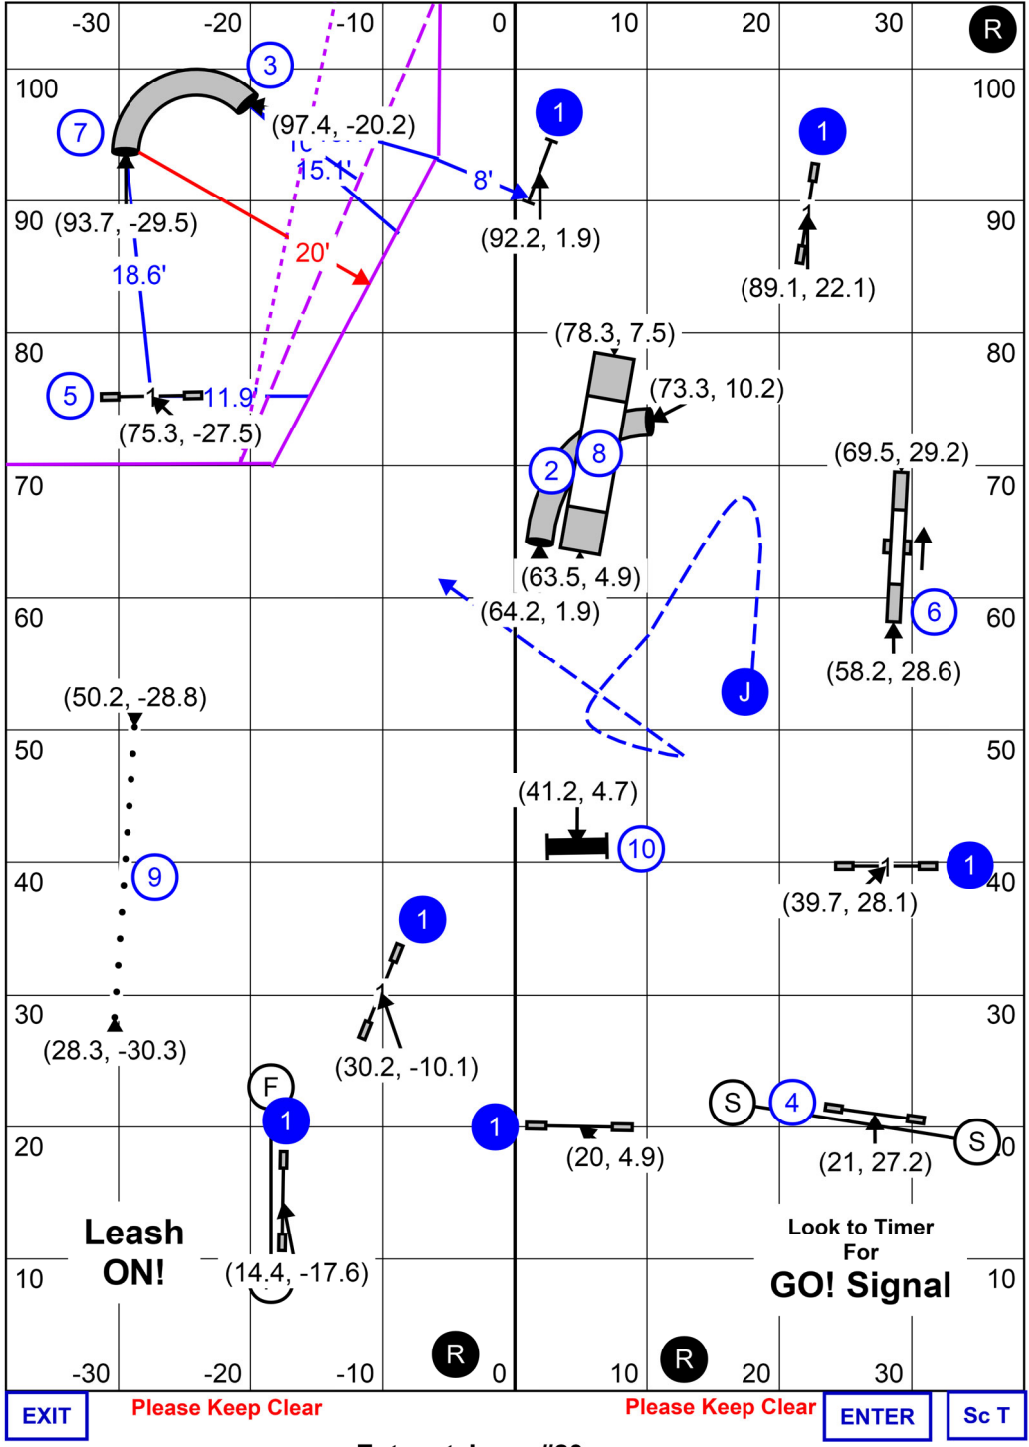

**EASTERN ENGLISH SPRINGER SPANIEL CLUB**  
Friday - 6/9/2023

**FAST Combined**

**Enter at Jump #20**

Indoors on Carpet - 76x105'  
Kendall Fairchild

SEND: All "In-Flow"
X/M: 3-5-7
OPEN: 3-5 or 5-7
NOVICE: 3-5

EASTERN ENGLISH SPRINGER SPANIEL CLUB

Friday - 6/9/2023

X/M STD

Enter at Jump #20

Indoors on Carpet - 76'x105'  
Kendall Fairchild

EASTERN ENGLISH SPRINGER SPANIEL CLUB

Friday - 6/9/2023

OPEN STD

Please Keep Clear

Please Keep Clear

ENTER

Sc T

**Enter at Tunnel #17**

Indoors on Carpet - 76' x 105' - E-timing  
Kendall Fairchild

EASTERN ENGLISH SPRINGER SPANIEL CLUB

Friday - 6/9/2023