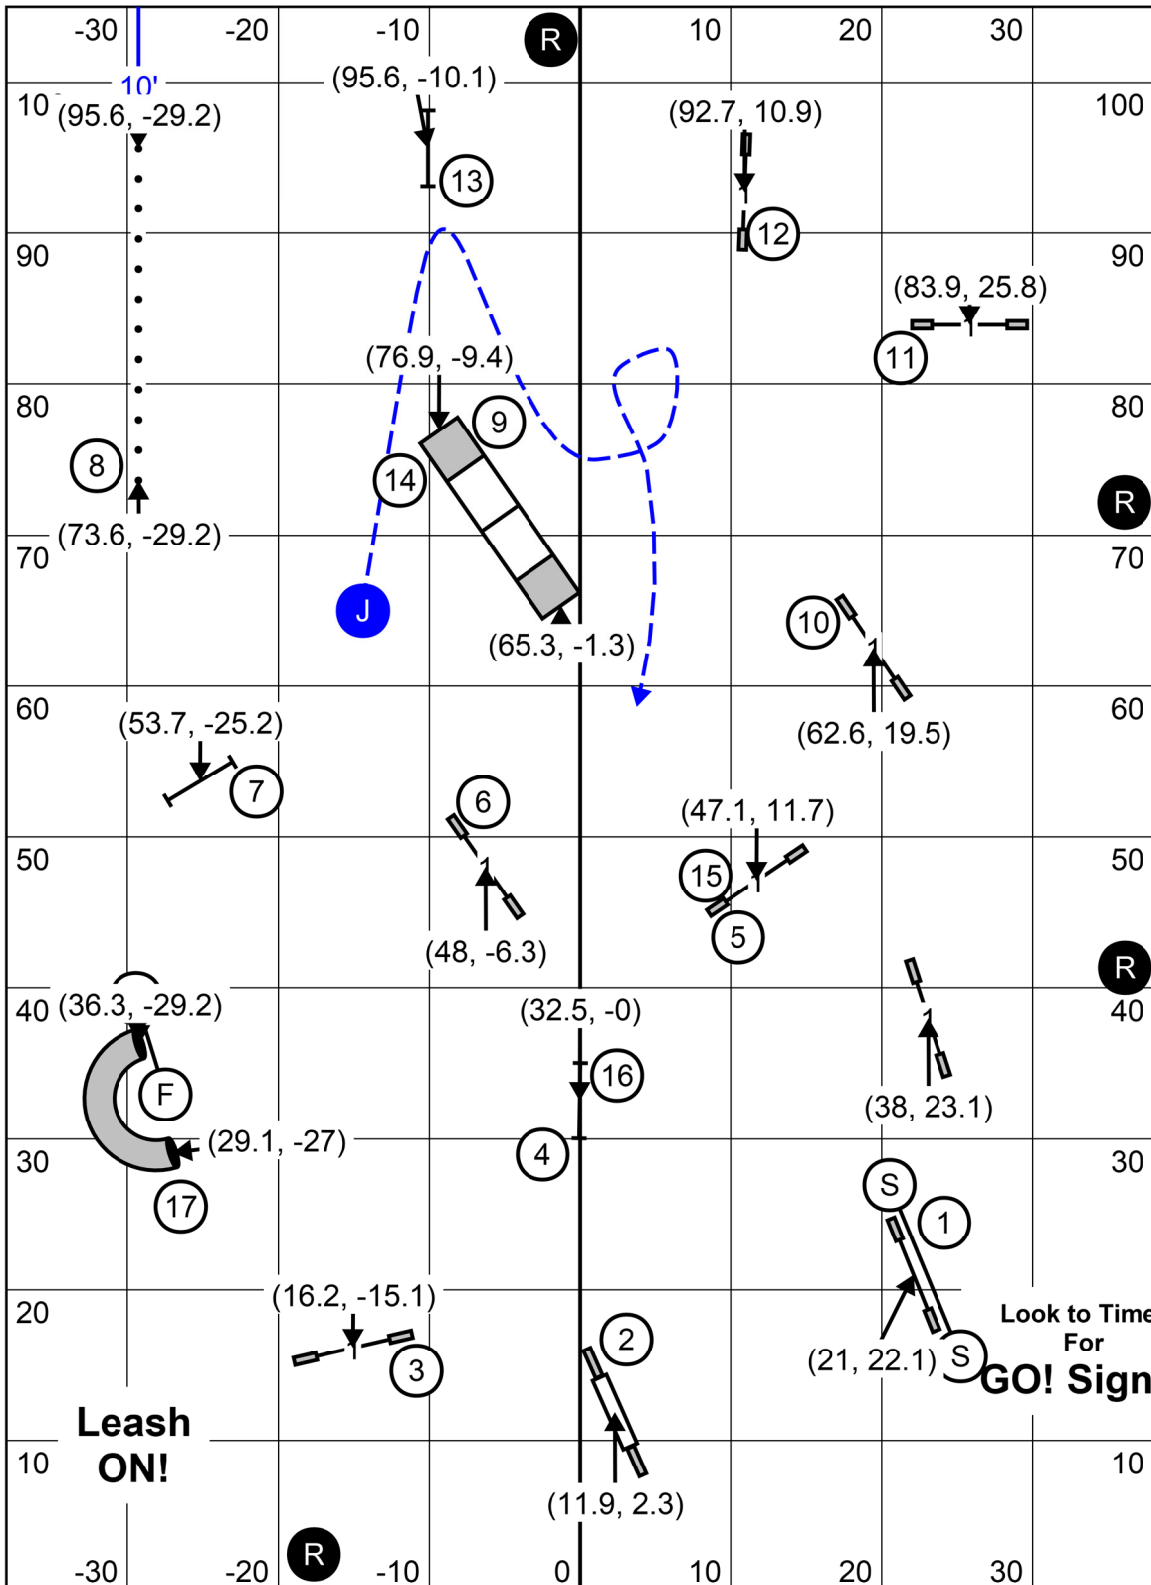

EXIT Please Keep Clear Please Keep Clear ENTER Sc T

Enter at Jump #16

Indoors on Carpet - 76'x105'  
Kendall Fairchild

EASTERN ENGLISH SPRINGER SPANIEL CLUB

Friday - 6/9/2023

NOVICE STD

EXIT Please Keep Clear Please Keep Clear ENTER Sc T

Enter at Jump #14

Indoors on Carpet - 76'x105'  
Kendall Fairchild

EASTERN ENGLISH SPRINGER SPANIEL CLUB

Friday - 6/9/2023

T2B

**Leash ON!**

Look to Timer For  
**GO! Signal**

EXIT

Please Keep Clear

Please Keep Clear

ENTER

Sc T

**Enter at Tunnel #17**

Indoors on Carpet - 76' x 105' - E-timing  
Kendall Fairchild

EASTERN ENGLISH SPRINGER SPANIEL CLUB

Friday - 6/9/2023