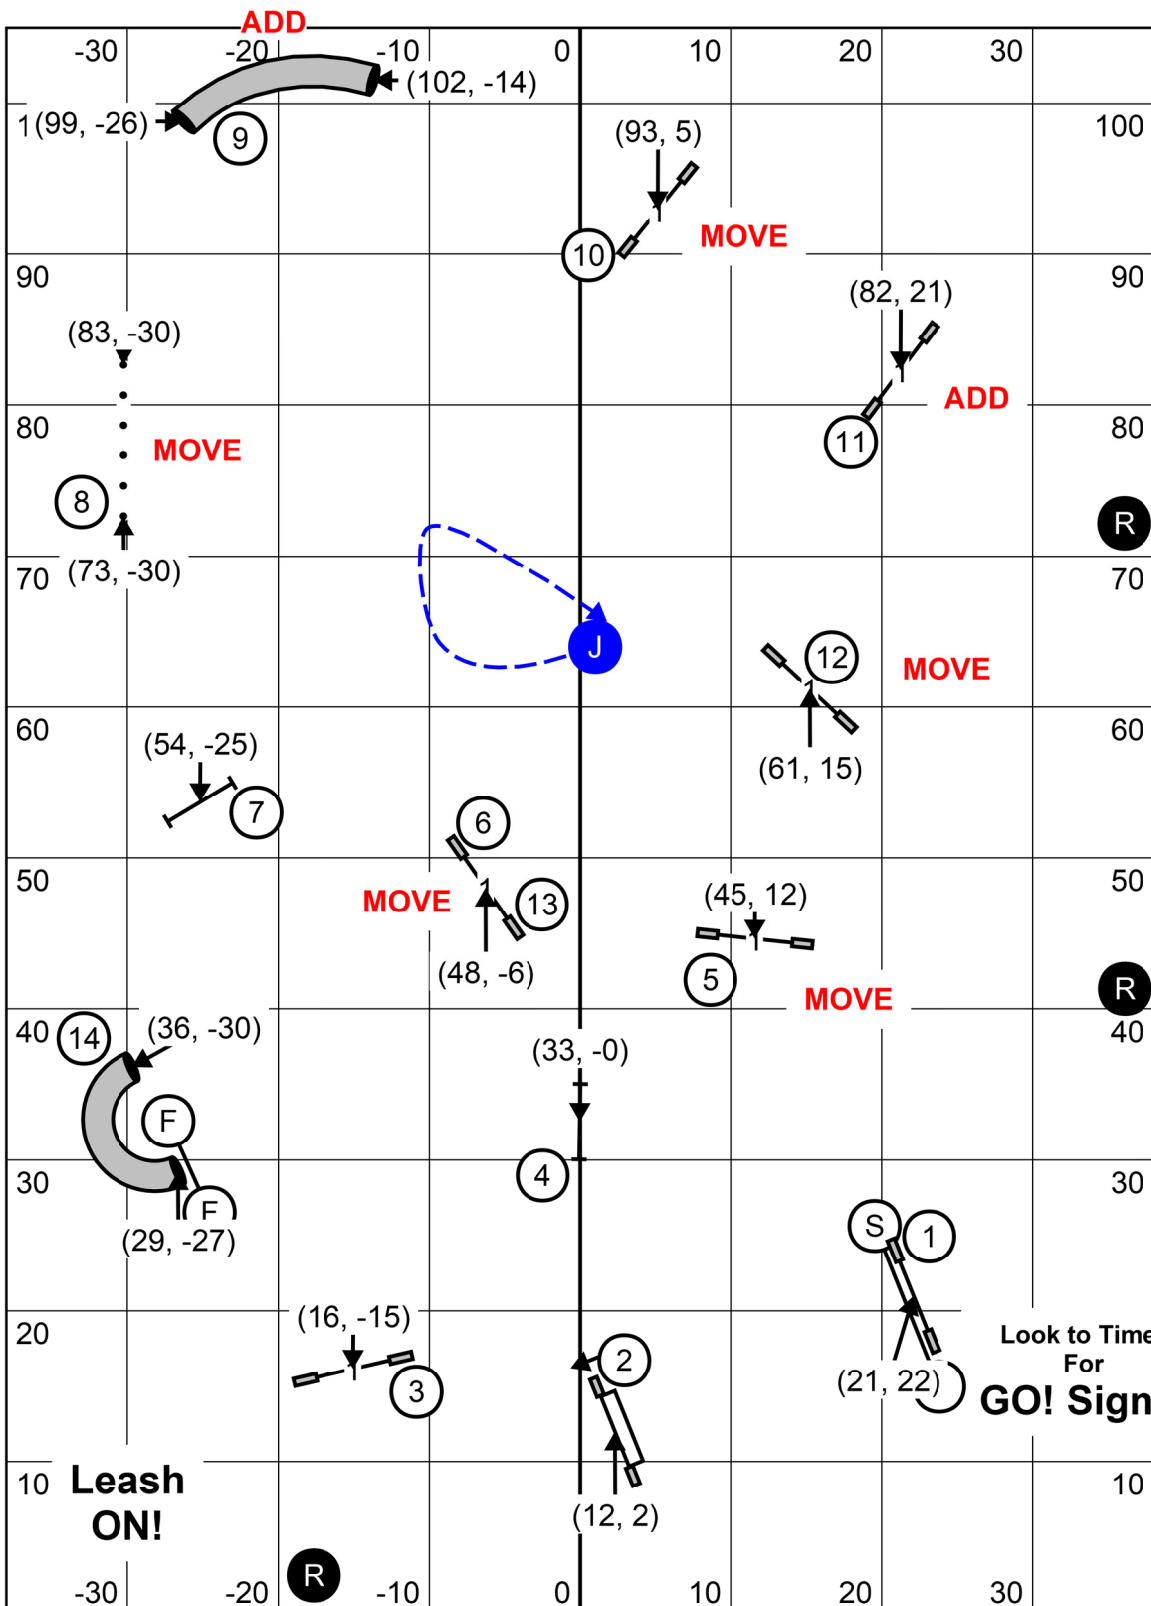

Please Keep Clear

Please Keep Clear

ENTER

Sc T

**Enter at Tunnel #17**

Indoors on Carpet - 76' x 105' - E-timing  
Kendall Fairchild

EASTERN ENGLISH SPRINGER SPANIEL CLUB

Friday - 6/9/2023

X/M JWW

Look to Timer For  
**GO! Signal**

**Leash ON!**

EXIT Please Keep Clear Please Keep Clear ENTER Sc T

**Enter at Jump #17**

Indoors on Carpet - 76' x 105' - E-timing  
Kendall Fairchild

EASTERN ENGLISH SPRINGER SPANIEL CLUB

Friday - 6/9/2023

OPEN JWW

**Leash ON!**

Look to Timer For **GO! Signal**

**EXIT** Please Keep Clear Please Keep Clear **ENTER** Sc T

**Enter at Jump #17**

Indoors on Carpet - 76' x 105' - E-timing  
Kendall Fairchild

EASTERN ENGLISH SPRINGER SPANIEL CLUB

Friday - 6/9/2023

NOVICE JWW

EXIT Please Keep Clear Please Keep Clear ENTER Sc T

Enter at Jump #17

Indoors on Carpet - 76' x 105' - E-timing  
Kendall Fairchild