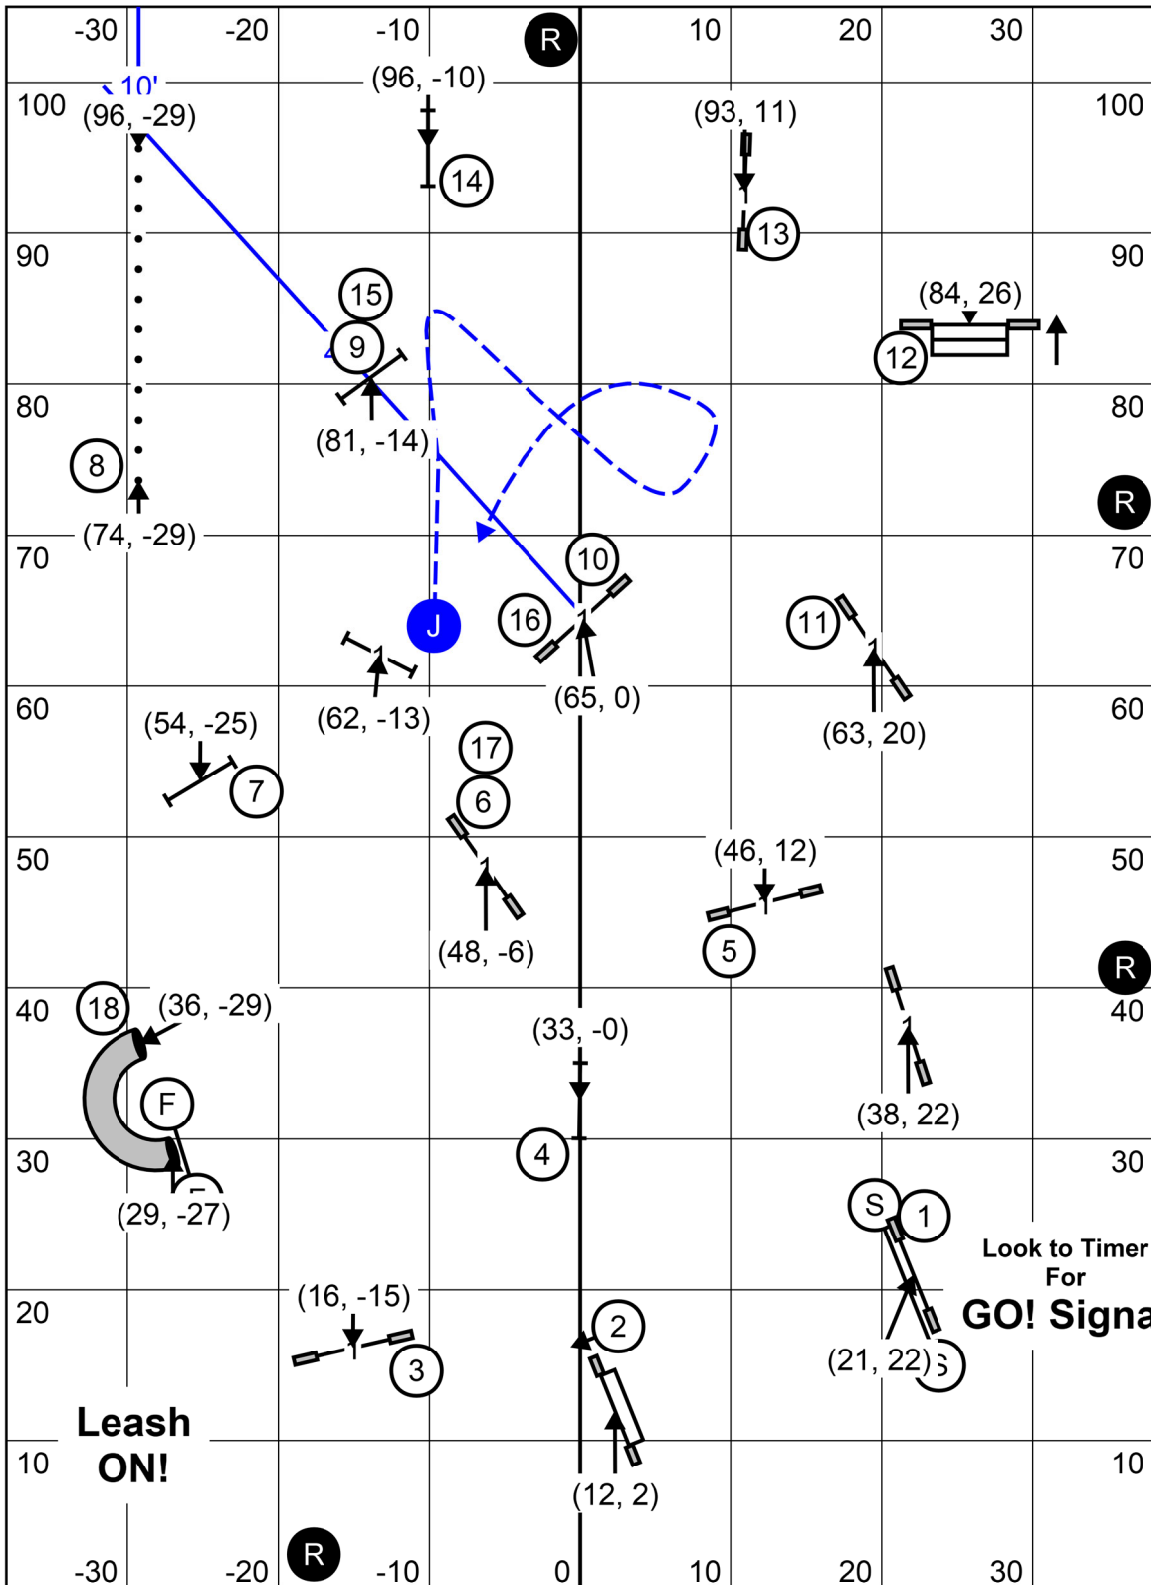

Please Keep Clear

Please Keep Clear

ENTER

Sc T

**Enter at Tunnel #17**

Indoors on Carpet - 76' x 105' - E-timing  
Kendall Fairchild

EASTERN ENGLISH SPRINGER SPANIEL CLUB

Friday - 6/9/2023

X/M JWW

Look to Timer For  
**GO! Signal**

**Leash ON!**

EXIT Please Keep Clear Please Keep Clear ENTER Sc T

**Enter at Jump #17**

Indoors on Carpet - 76' x 105' - E-timing  
Kendall Fairchild

EASTERN ENGLISH SPRINGER SPANIEL CLUB

Friday - 6/9/2023

OPEN JWW

**Leash ON!**

Look to Timer For **GO! Signal**

**EXIT** Please Keep Clear Please Keep Clear **ENTER** Sc T

**Enter at Jump #17**

Indoors on Carpet - 76' x 105' - E-timing  
Kendall Fairchild