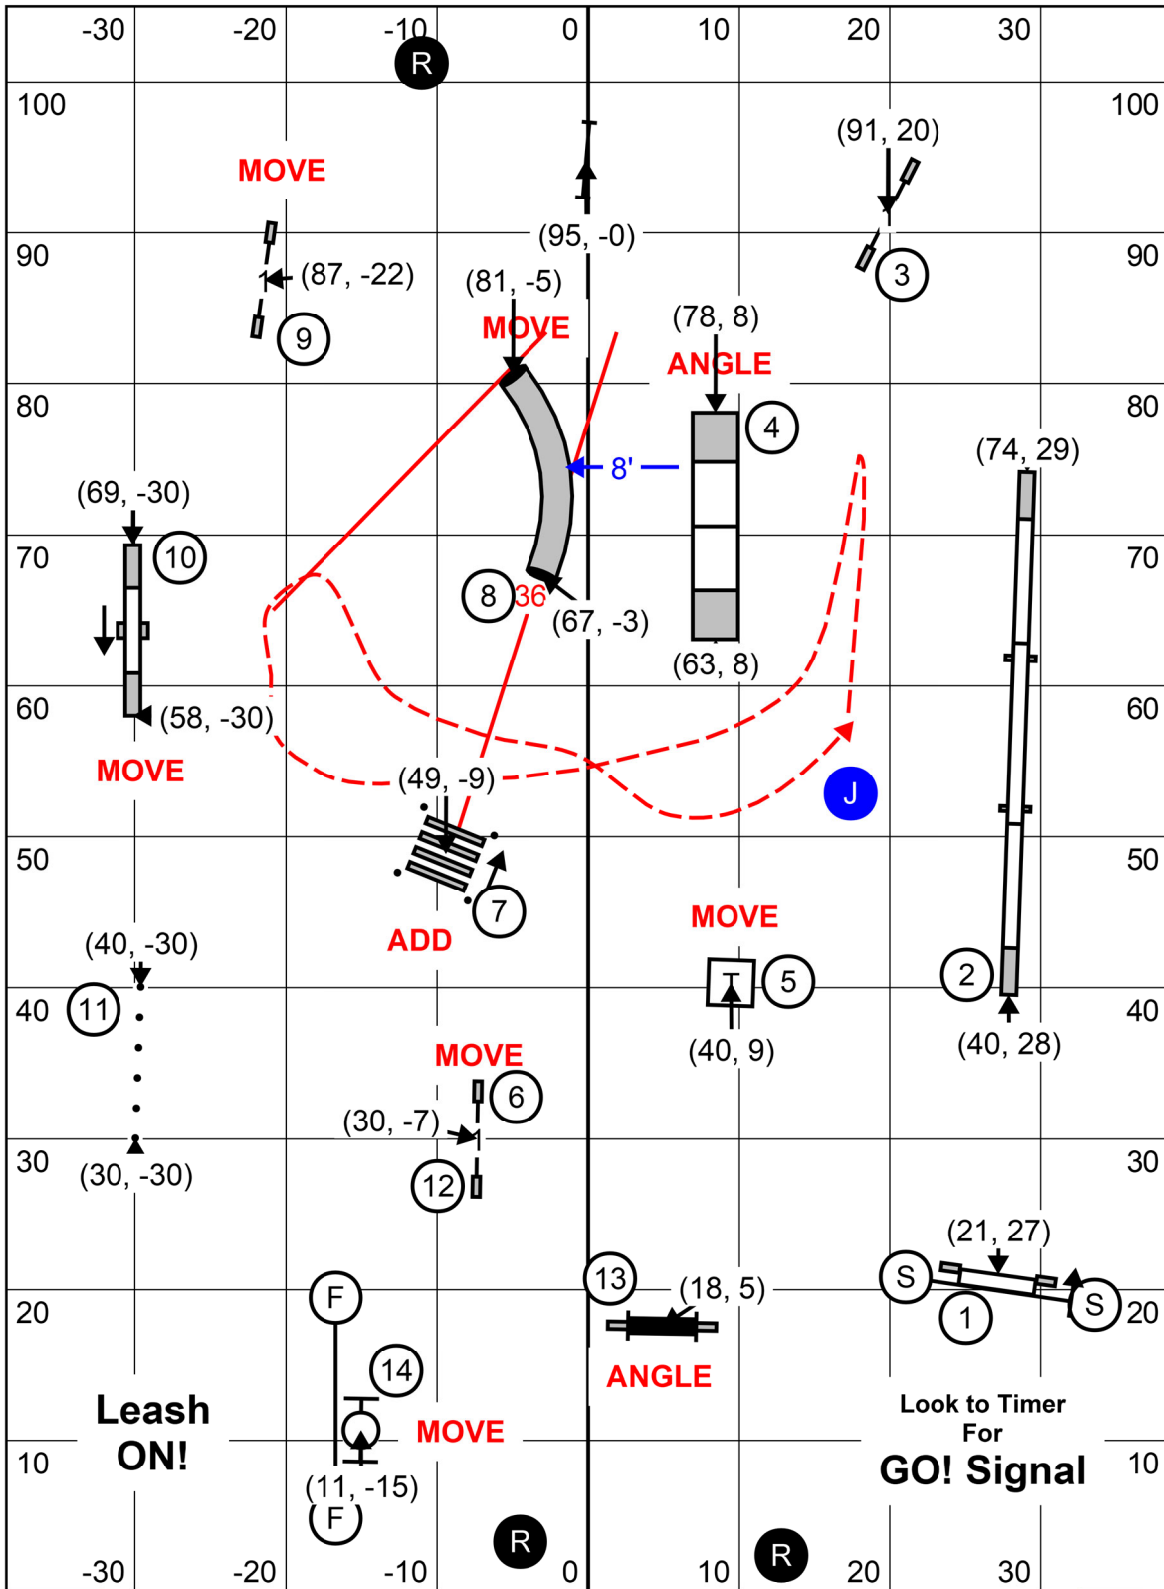

EXIT Please Keep Clear Please Keep Clear ENTER Sc T

Enter at Jump #16

Indoors on Carpet - 76'x105'  
Kendall Fairchild

EASTERN ENGLISH SPRINGER SPANIEL CLUB

Friday - 6/9/2023

NOVICE STD

EXIT Please Keep Clear Please Keep Clear ENTER Sc T

Enter at Jump #14

Indoors on Carpet - 76'x105'  
Kendall Fairchild

EASTERN ENGLISH SPRINGER SPANIEL CLUB

Friday - 6/9/2023

T2B

**Leash ON!**

Look to Timer For  
**GO! Signal**

EXIT

Please Keep Clear

Please Keep Clear

ENTER

Sc T

**Enter at Tunnel #17**

Indoors on Carpet - 76' x 105' - E-timing  
Kendall Fairchild

EASTERN ENGLISH SPRINGER SPANIEL CLUB

Friday - 6/9/2023

X/M JWW

Look to Timer For  
**GO! Signal**

**Leash ON!**

EXIT Please Keep Clear Please Keep Clear ENTER Sc T

**Enter at Jump #17**

Indoors on Carpet - 76' x 105' - E-timing  
Kendall Fairchild

EASTERN ENGLISH SPRINGER SPANIEL CLUB