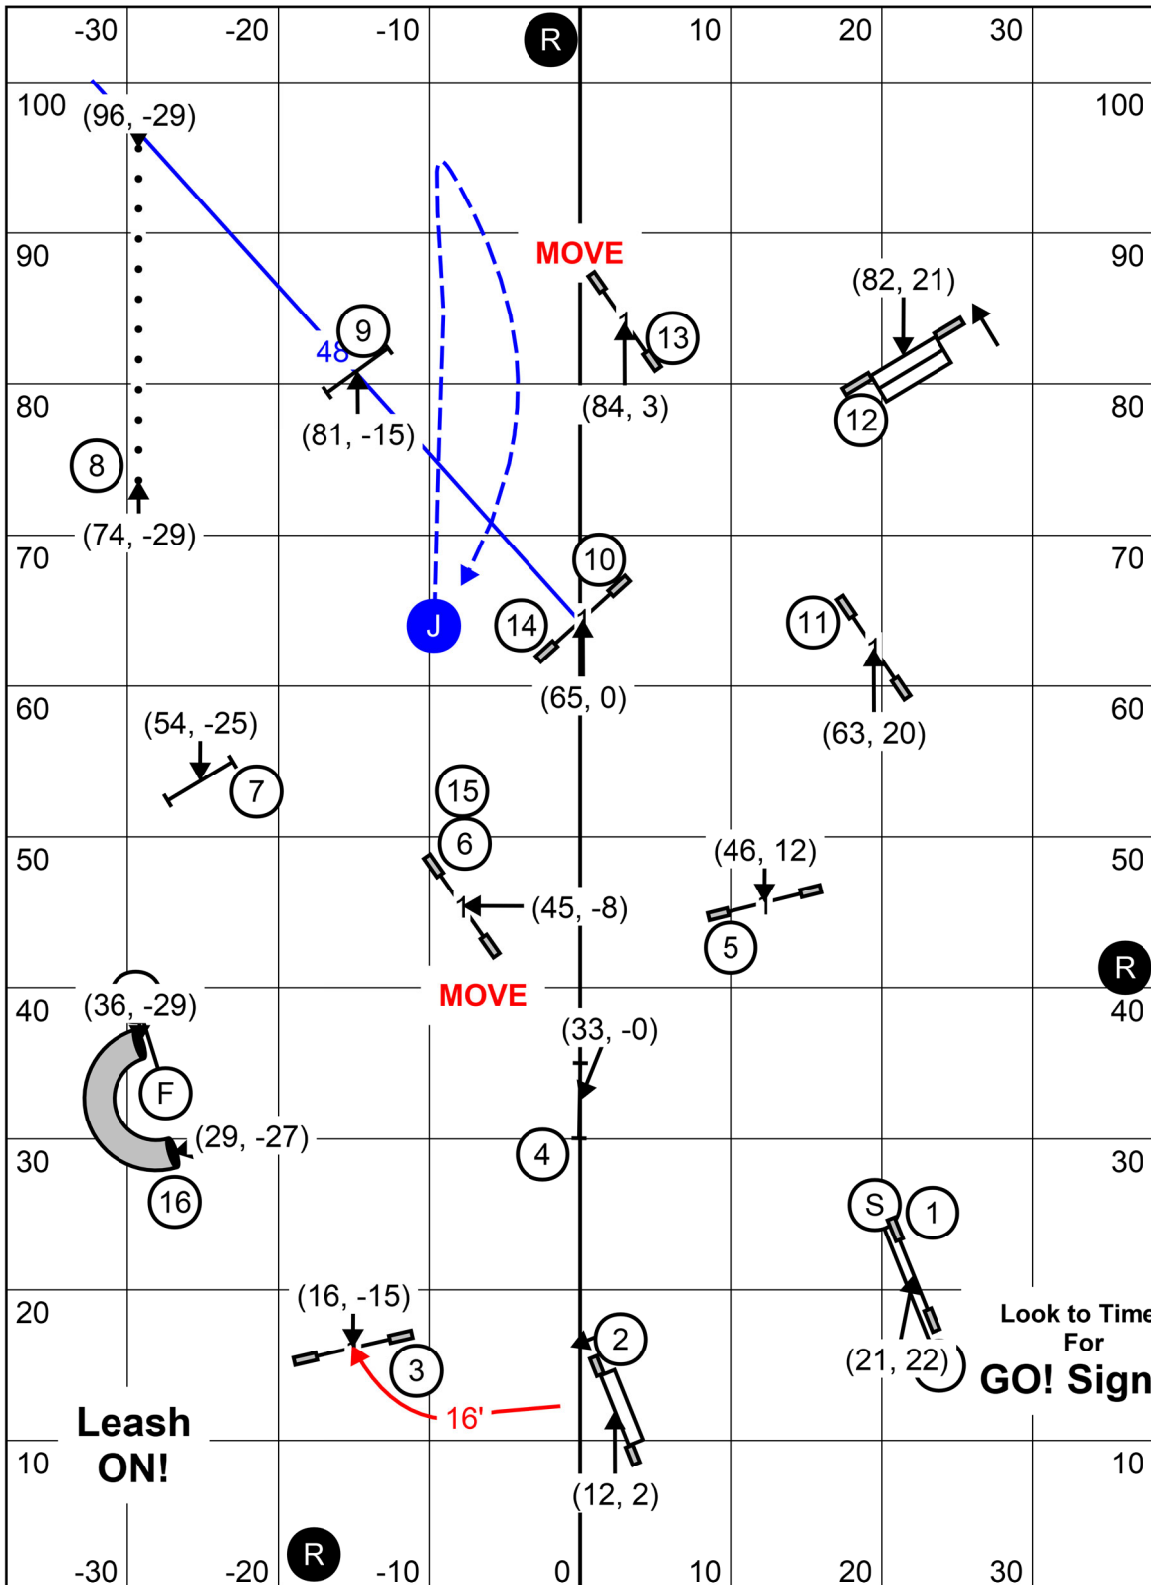

Please Keep Clear

Please Keep Clear

ENTER

Sc T

**Enter at Tunnel #17**

Indoors on Carpet - 76' x 105' - E-timing  
Kendall Fairchild

EASTERN ENGLISH SPRINGER SPANIEL CLUB

Friday - 6/9/2023

X/M JWW

Look to Timer For  
**GO! Signal**

**Leash ON!**

EXIT Please Keep Clear Please Keep Clear ENTER Sc T

**Enter at Jump #17**

Indoors on Carpet - 76' x 105' - E-timing  
Kendall Fairchild

EASTERN ENGLISH SPRINGER SPANIEL CLUB

Friday - 6/9/2023

OPEN JWW

**Leash ON!**

Look to Timer For **GO! Signal**

**EXIT** Please Keep Clear Please Keep Clear **ENTER** Sc T

**Enter at Jump #17**

Indoors on Carpet - 76' x 105' - E-timing  
Kendall Fairchild

EASTERN ENGLISH SPRINGER SPANIEL CLUB

Friday - 6/9/2023

NOVICE JWW

EXIT Please Keep Clear Please Keep Clear ENTER Sc T

Enter at Jump #17

Indoors on Carpet - 76' x 105' - E-timing  
Kendall Fairchild