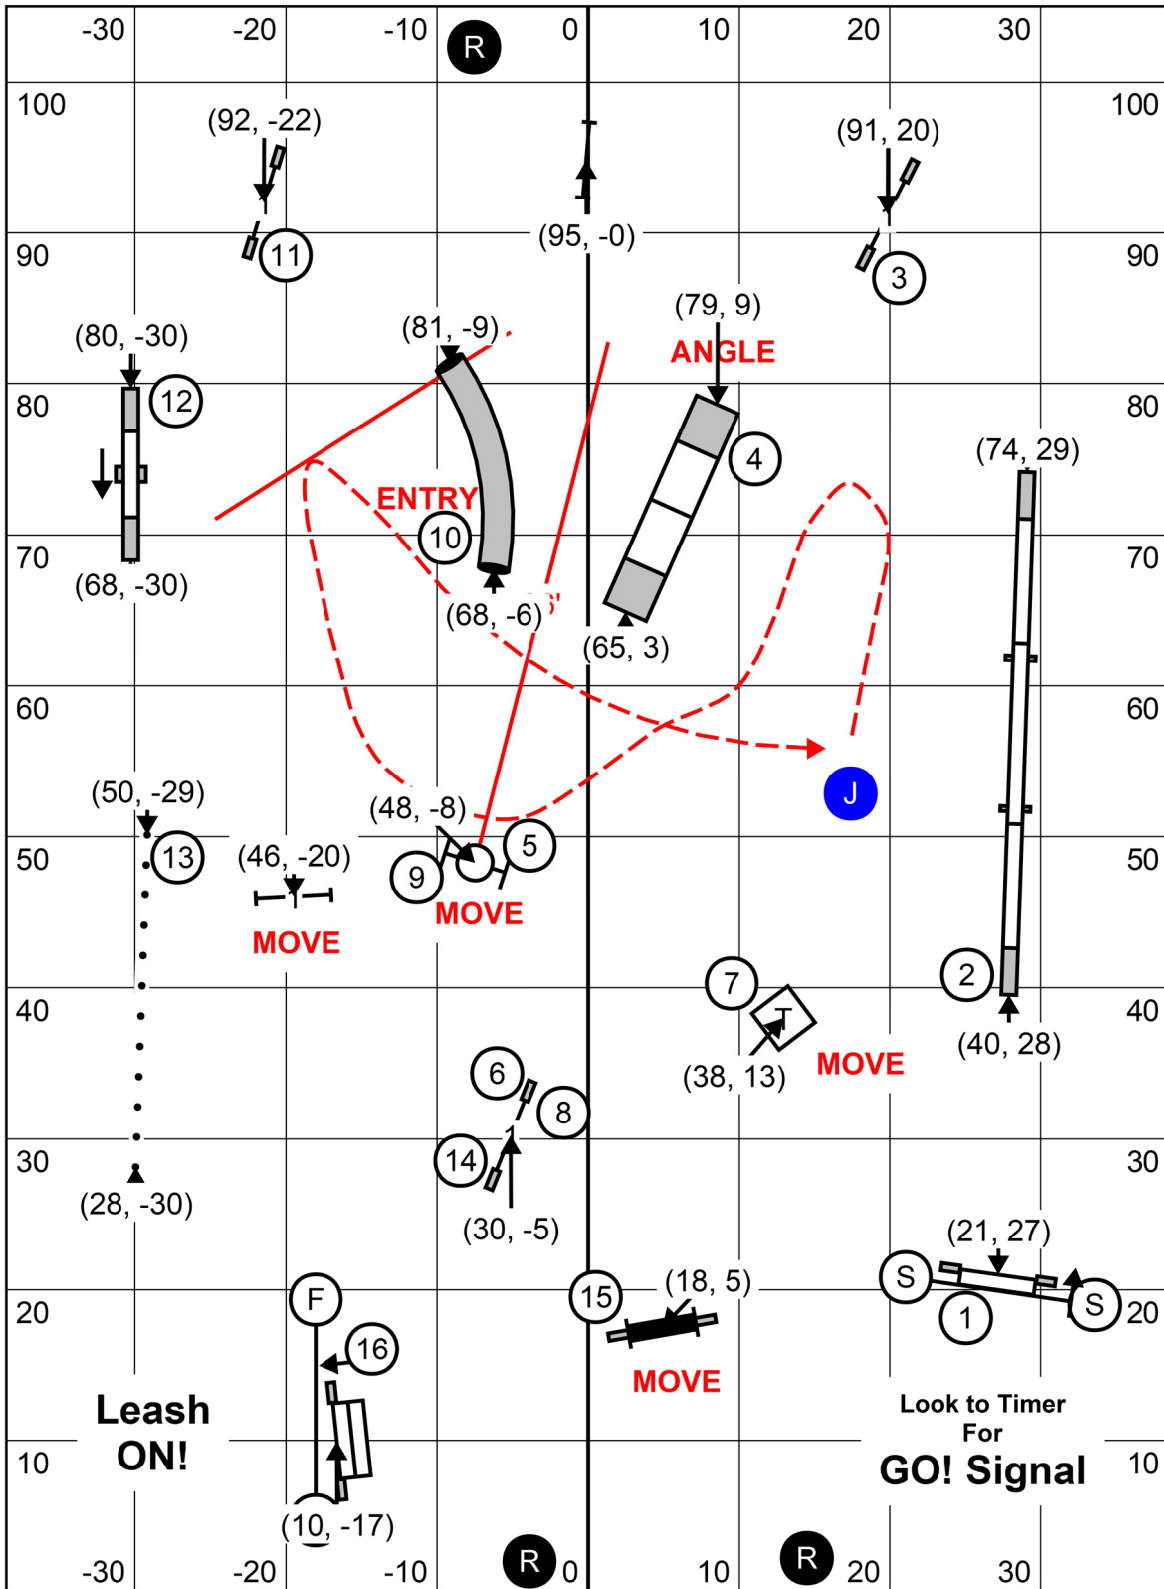

**EASTERN ENGLISH SPRINGER SPANIEL CLUB**  
Friday - 6/9/2023

**FAST Combined**

**Enter at Jump #20**

Indoors on Carpet - 76x105'  
Kendall Fairchild

SEND: All "In-Flow"
X/M: 3-5-7
OPEN: 3-5 or 5-7
NOVICE: 3-5

EASTERN ENGLISH SPRINGER SPANIEL CLUB

Friday - 6/9/2023

X/M STD

Enter at Jump #20

Indoors on Carpet - 76'x105'  
Kendall Fairchild

EASTERN ENGLISH SPRINGER SPANIEL CLUB

Friday - 6/9/2023

OPEN STD

EXIT Please Keep Clear Please Keep Clear ENTER Sc T

Enter at Jump #16

Indoors on Carpet - 76'x105'  
Kendall Fairchild

EASTERN ENGLISH SPRINGER SPANIEL CLUB

Friday - 6/9/2023

NOVICE STD

EXIT Please Keep Clear Please Keep Clear ENTER Sc T

Please Keep Clear

Please Keep Clear

ENTER

Sc T

**Enter at Tunnel #17**

Indoors on Carpet - 76' x 105' - E-timing  
Kendall Fairchild

EASTERN ENGLISH SPRINGER SPANIEL CLUB

Friday - 6/9/2023