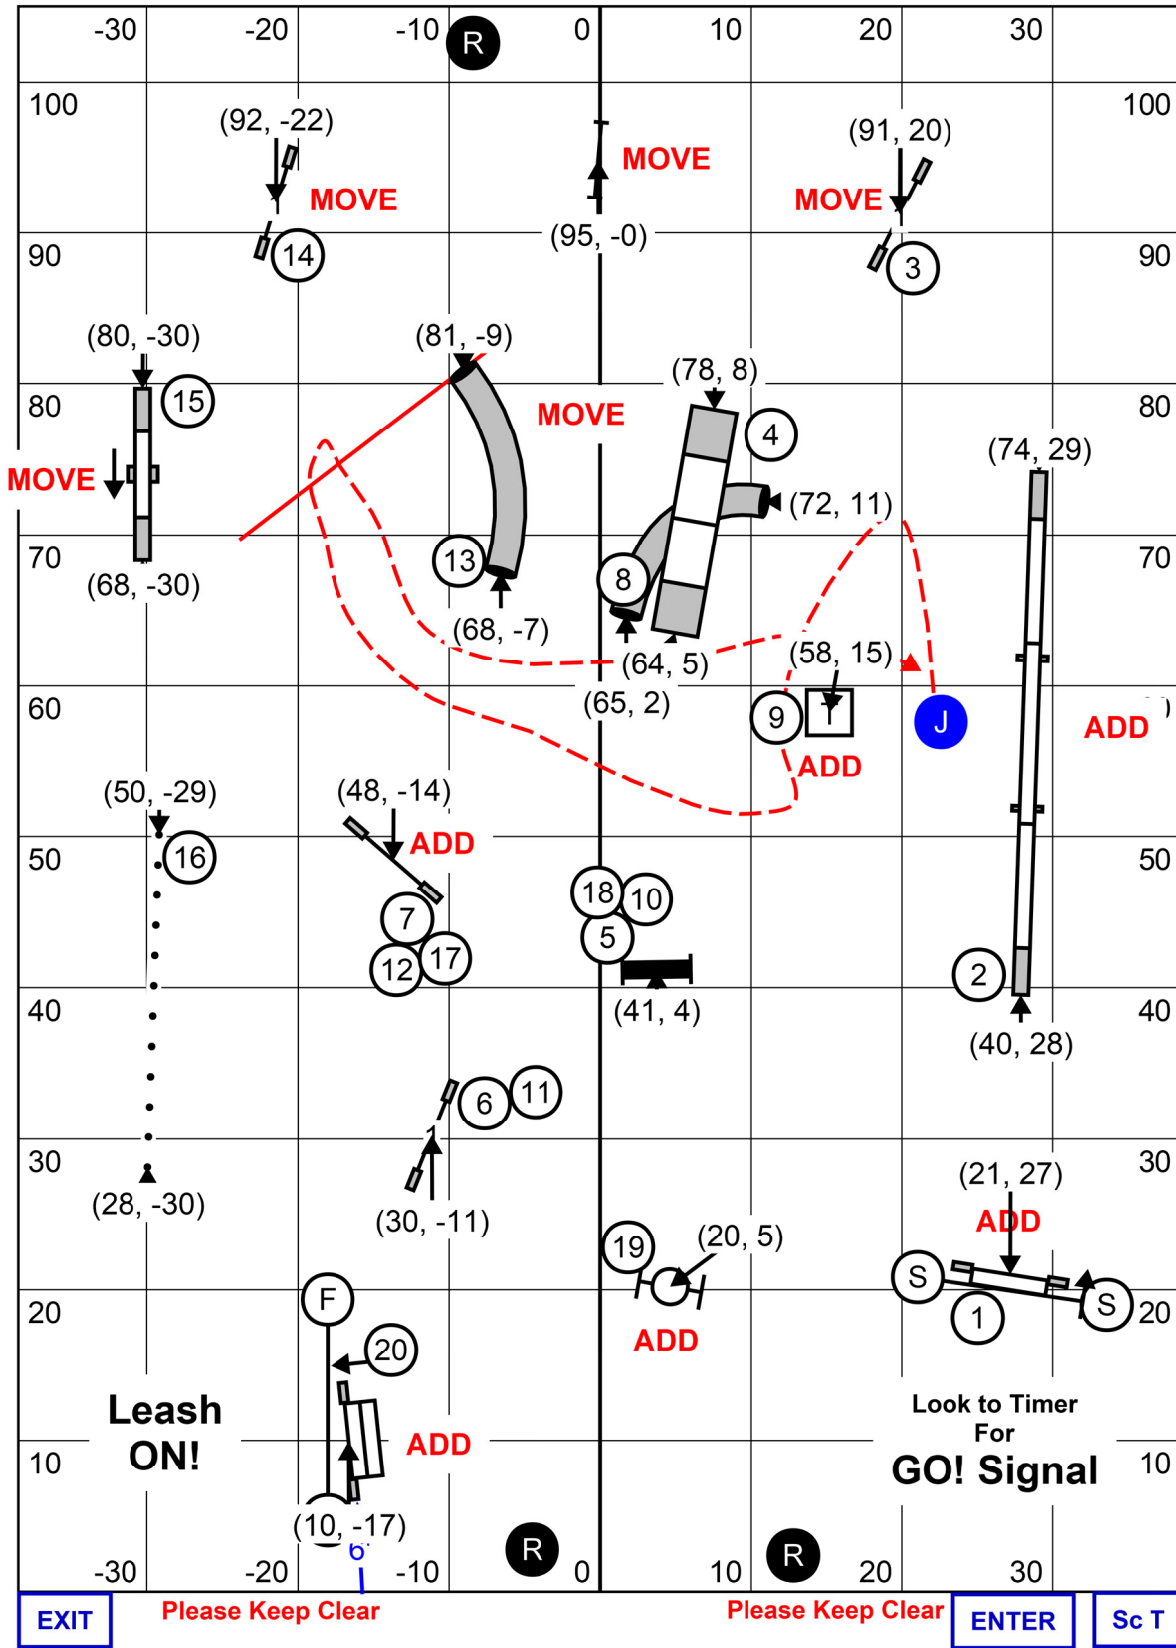

**EASTERN ENGLISH SPRINGER SPANIEL CLUB**  
Friday - 6/9/2023

**FAST Combined**

**Enter at Jump #20**

Indoors on Carpet - 76x105'  
Kendall Fairchild

SEND: All "In-Flow"
X/M: 3-5-7
OPEN: 3-5 or 5-7
NOVICE: 3-5

EASTERN ENGLISH SPRINGER SPANIEL CLUB

Friday - 6/9/2023

X/M STD

Enter at Jump #20

Indoors on Carpet - 76'x105'  
Kendall Fairchild

EASTERN ENGLISH SPRINGER SPANIEL CLUB

Friday - 6/9/2023

OPEN STD

Enter at Jump #14

Indoors on Carpet - 76'x105'  
Kendall Fairchild

EASTERN ENGLISH SPRINGER SPANIEL CLUB

Friday - 6/9/2023

T2B

**Leash ON!**

Look to Timer For  
**GO! Signal**

EXIT

Please Keep Clear

Please Keep Clear

ENTER

Sc T

**Enter at Tunnel #17**

Indoors on Carpet - 76' x 105' - E-timing  
Kendall Fairchild

EASTERN ENGLISH SPRINGER SPANIEL CLUB

Friday - 6/9/2023