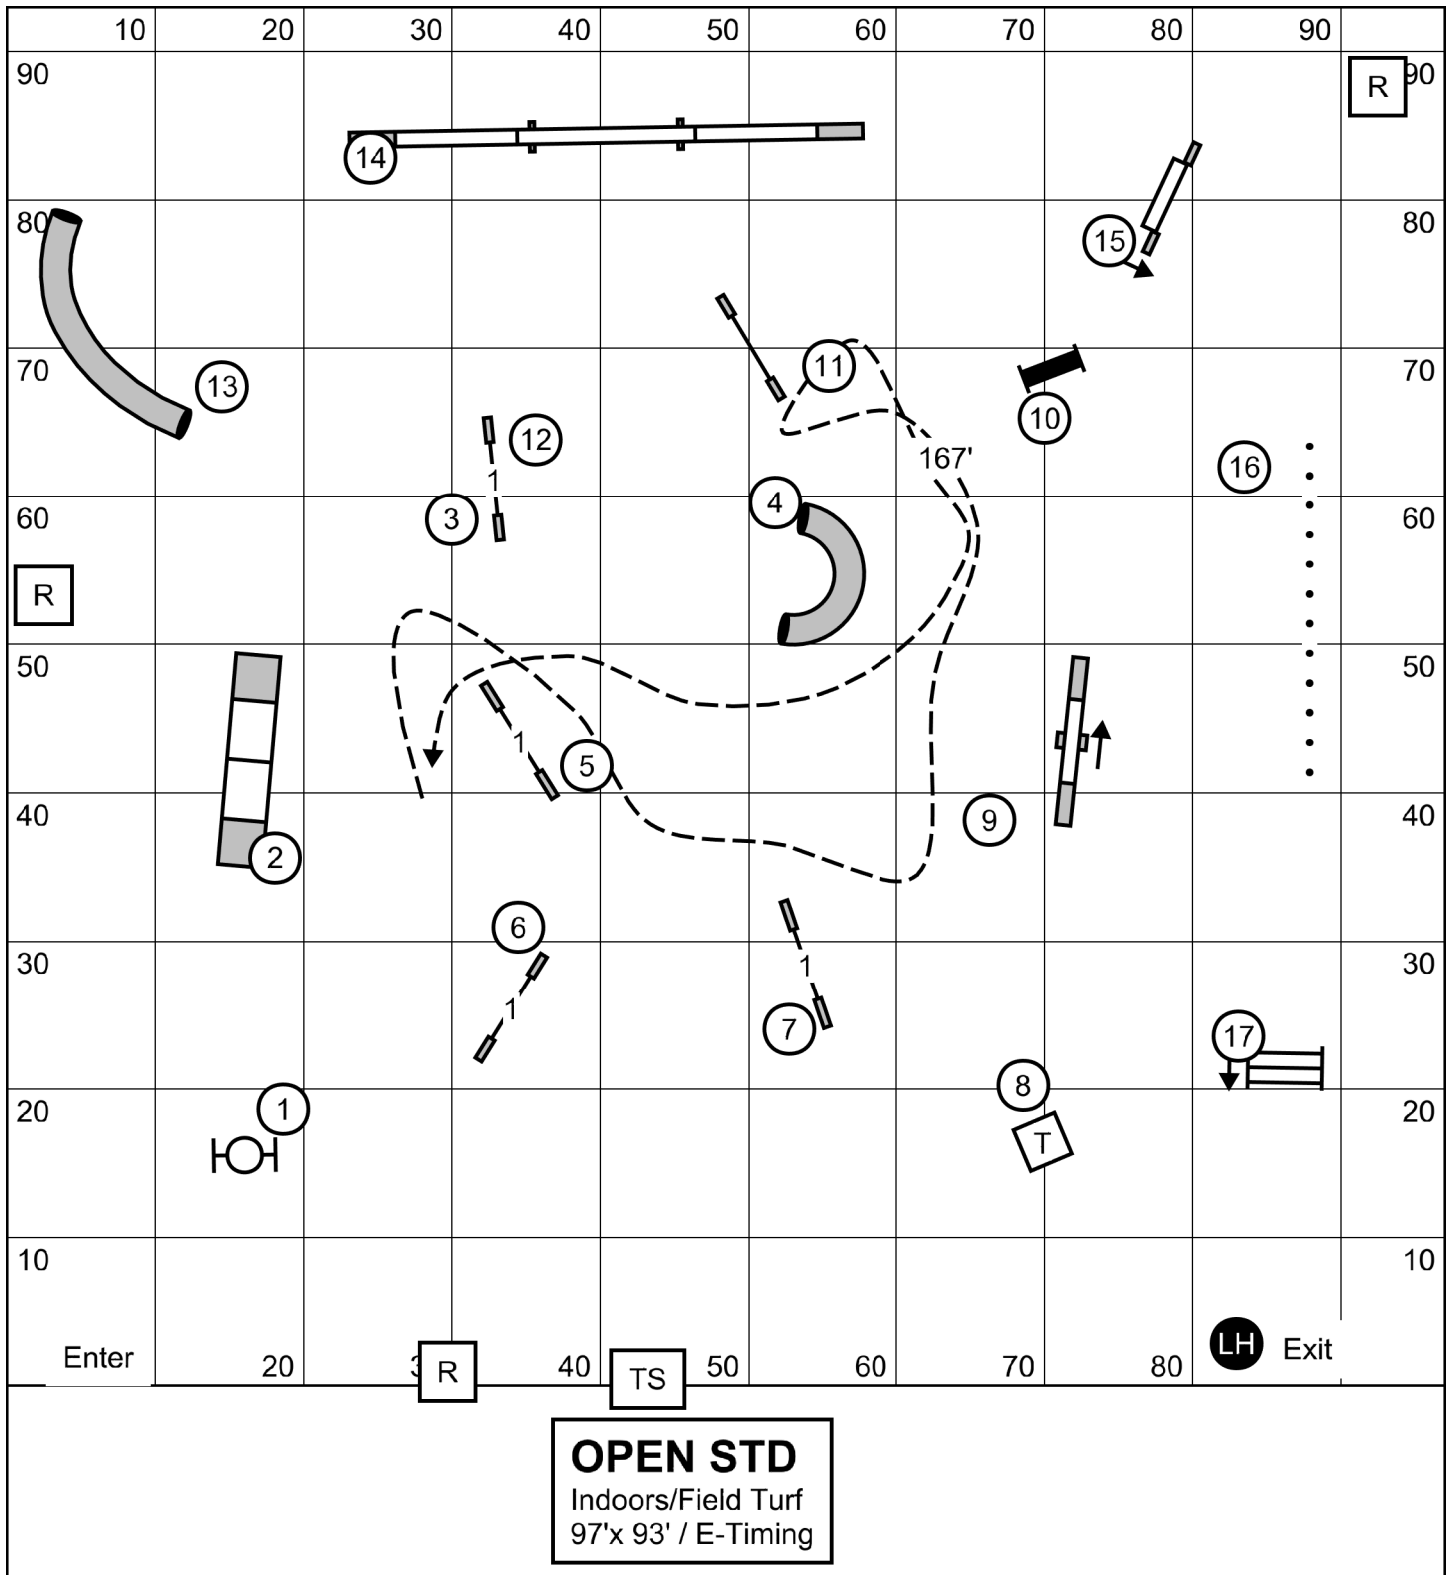

OPEN JWW
 Indoors/Field Turf
 97'x 93' / E-Timing

NOVICE JWW
 Indoors/Field Turf
 97'x 93' / E-Timing

NOVICE STD
 Indoors/Field Turf
 97'x 93' / E-Timing