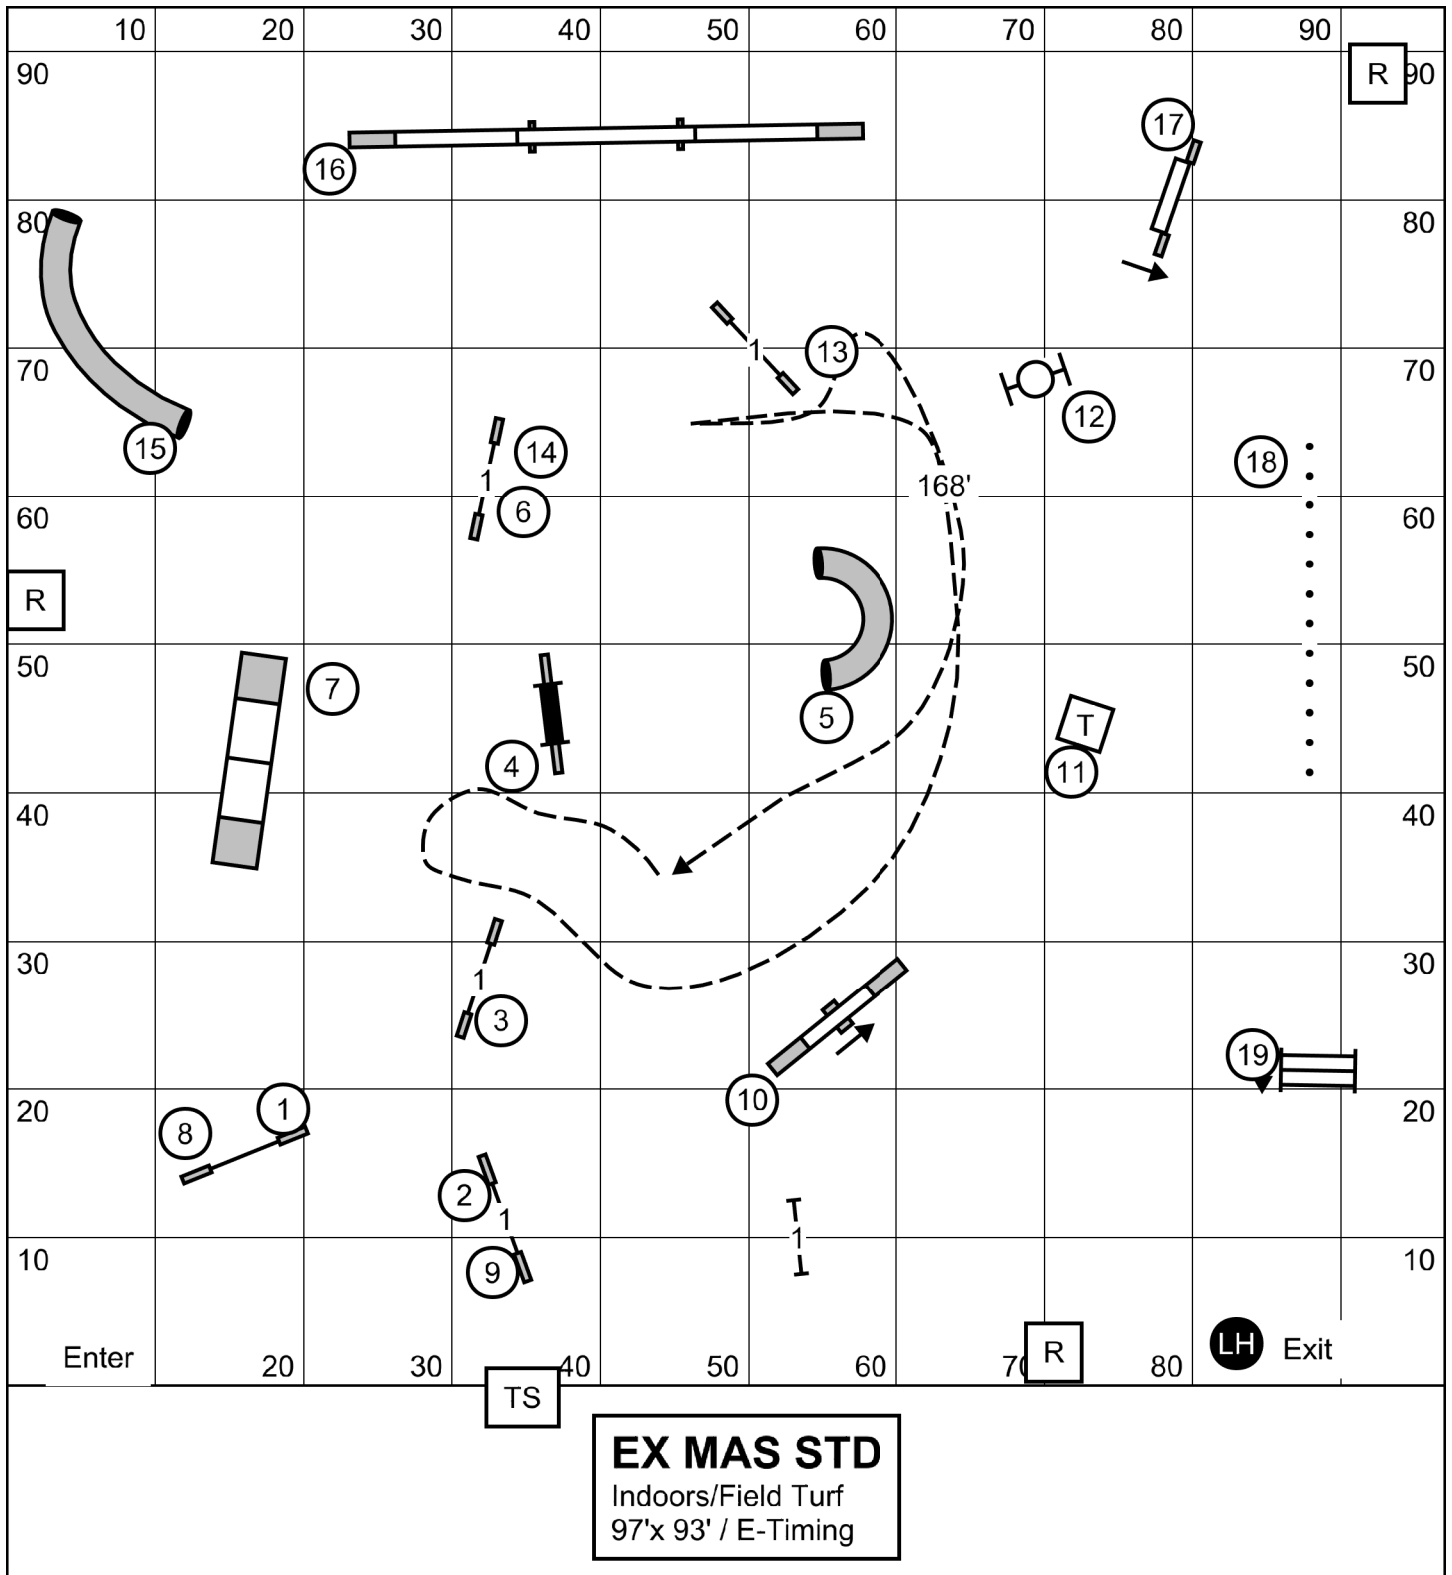

OPEN JWW
 Indoors/Field Turf
 97'x 93' / E-Timing

NOVICE JWW
 Indoors/Field Turf
 97'x 93' / E-Timing

NOVICE STD
 Indoors/Field Turf
 97'x 93' / E-Timing