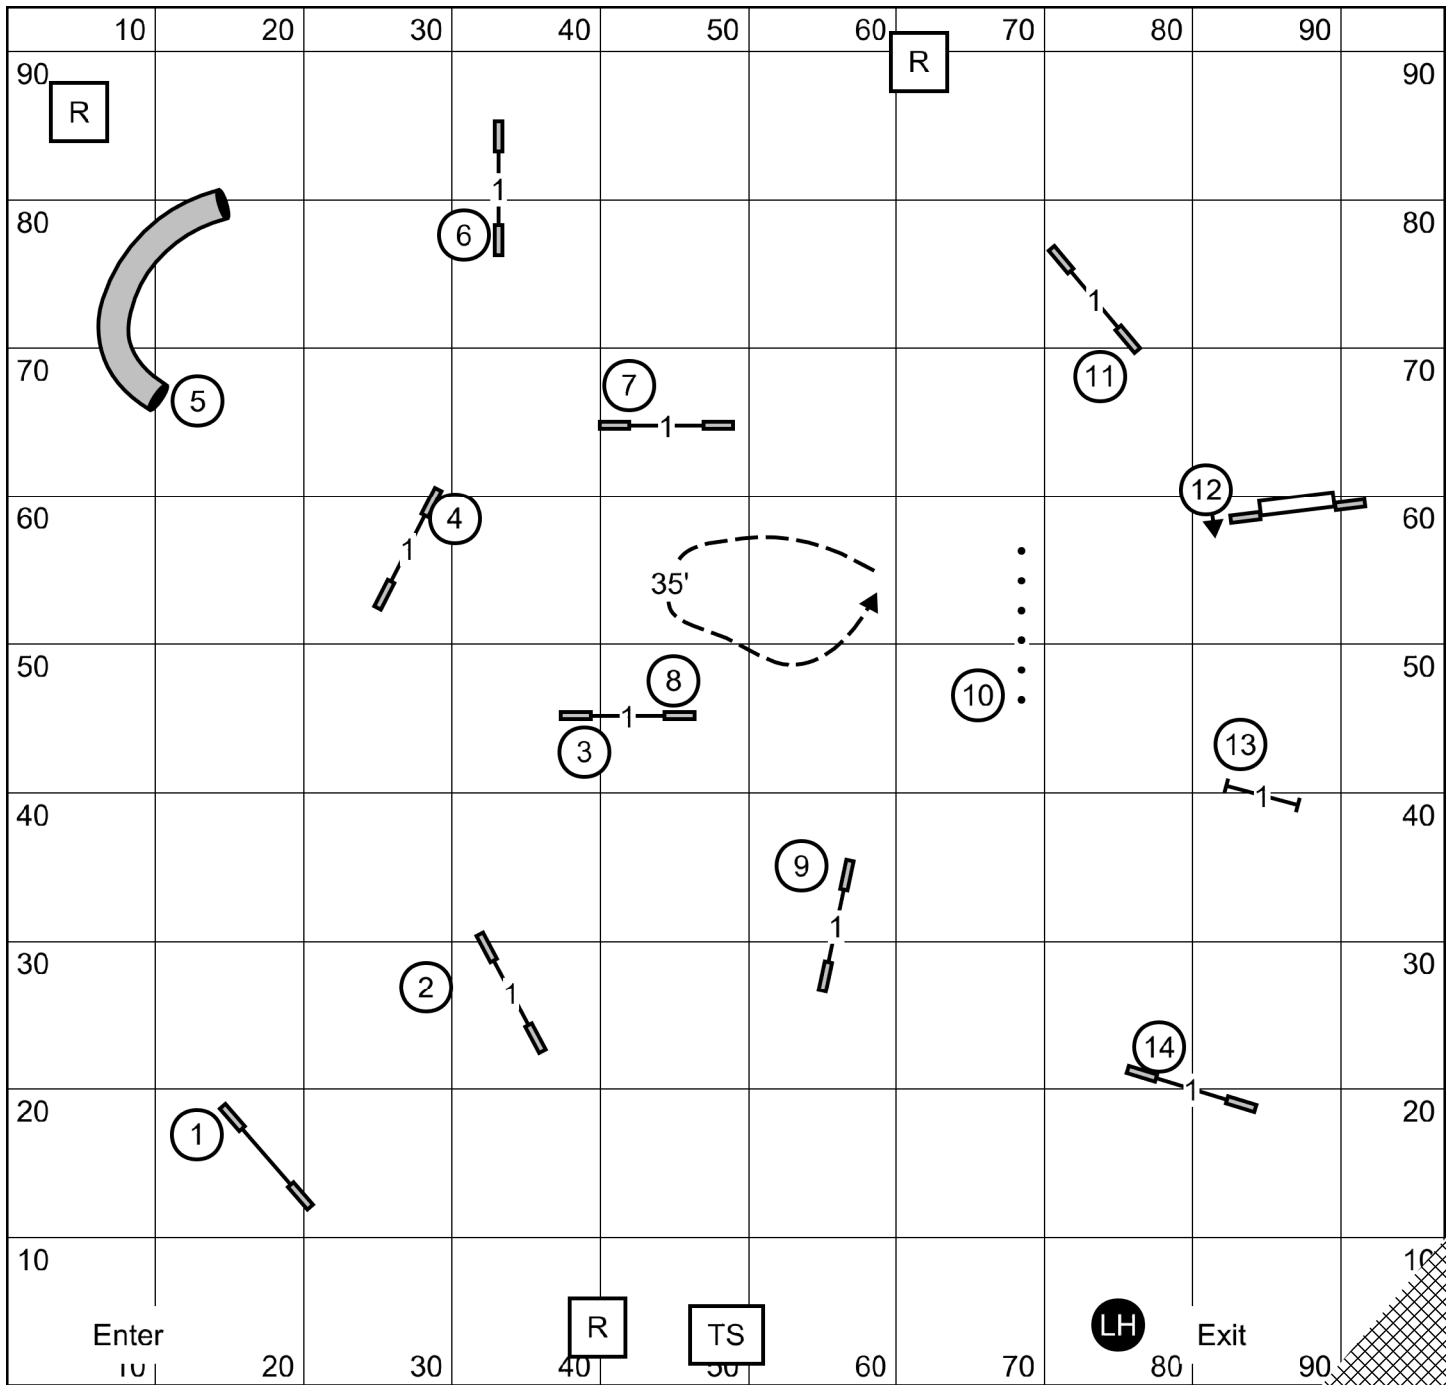

OPEN JWW
 Indoors/Field Turf
 97'x 93' / E-Timing

NOVICE JWW
 Indoors/Field Turf
 97'x 93' / E-Timing

NOVICE STD
 Indoors/Field Turf
 97'x 93' / E-Timing