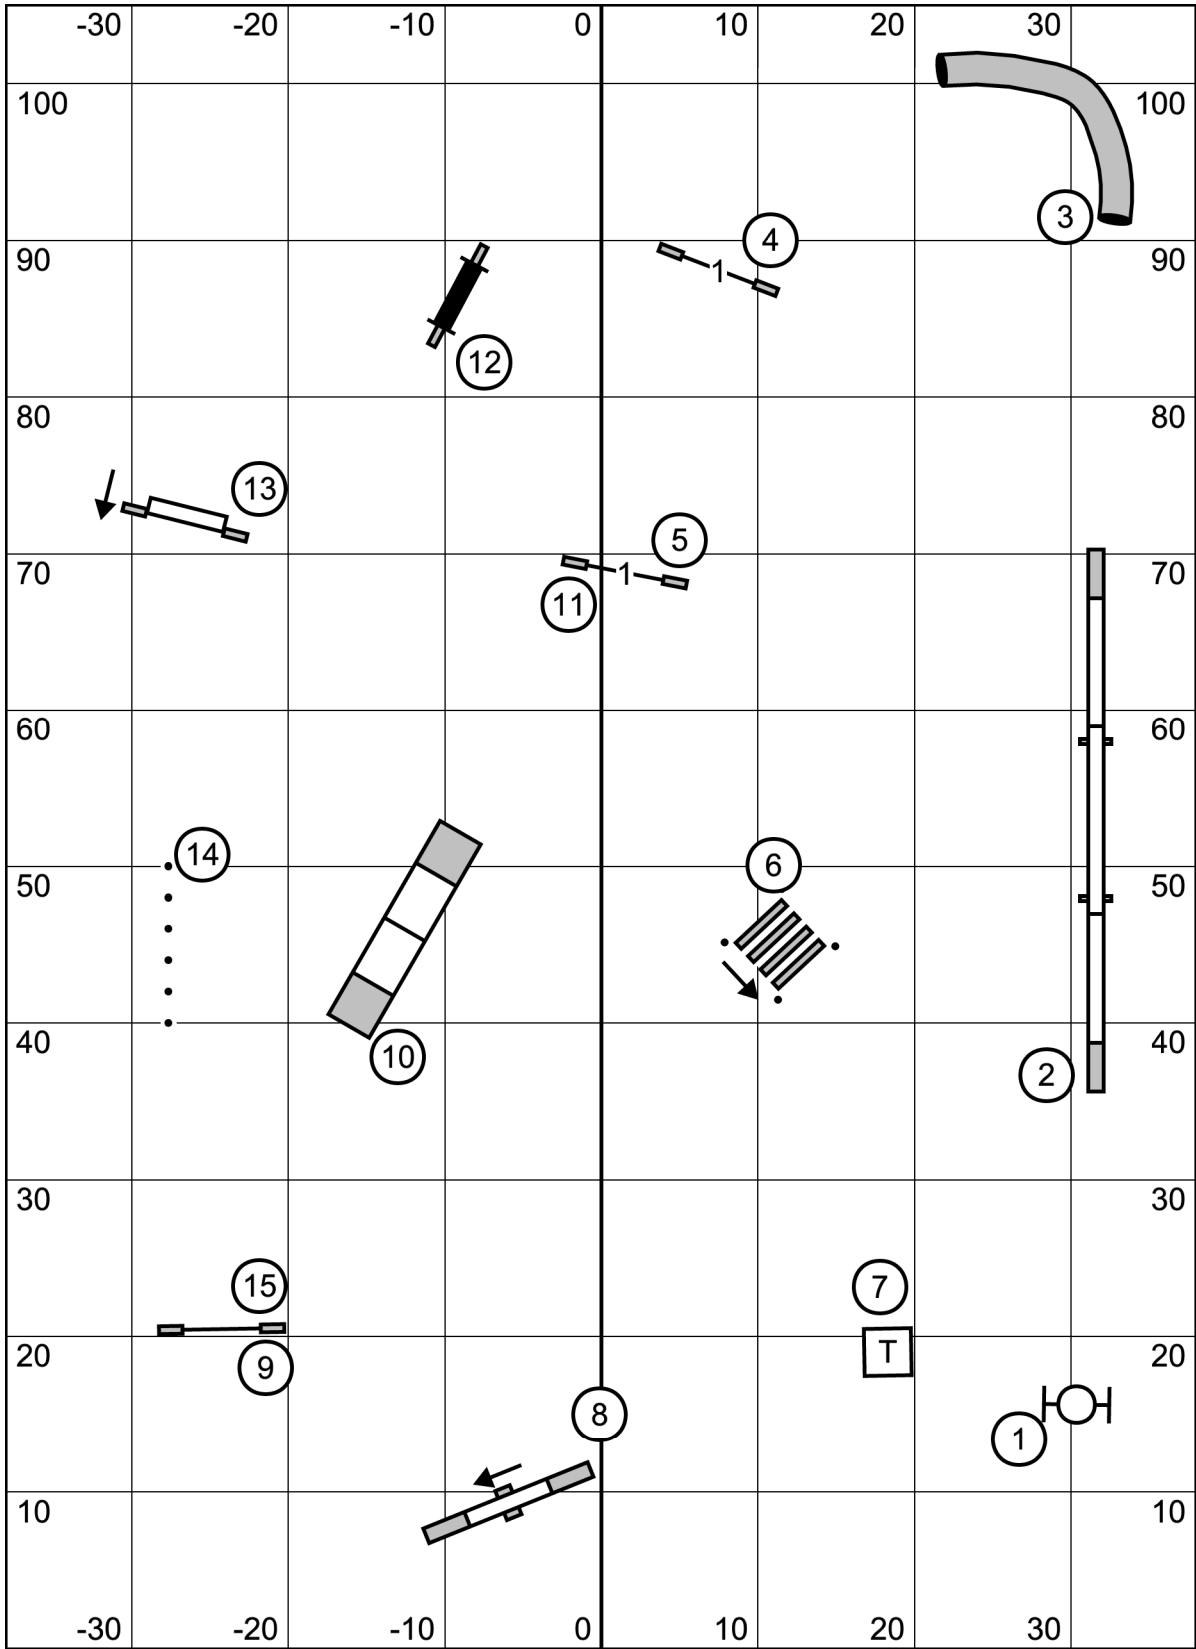

Out

Novice Standard
Yankee Golden Retriever Club
Saturday, July 15, 2023
Amherst, NH
Mark Giles

In

T/S