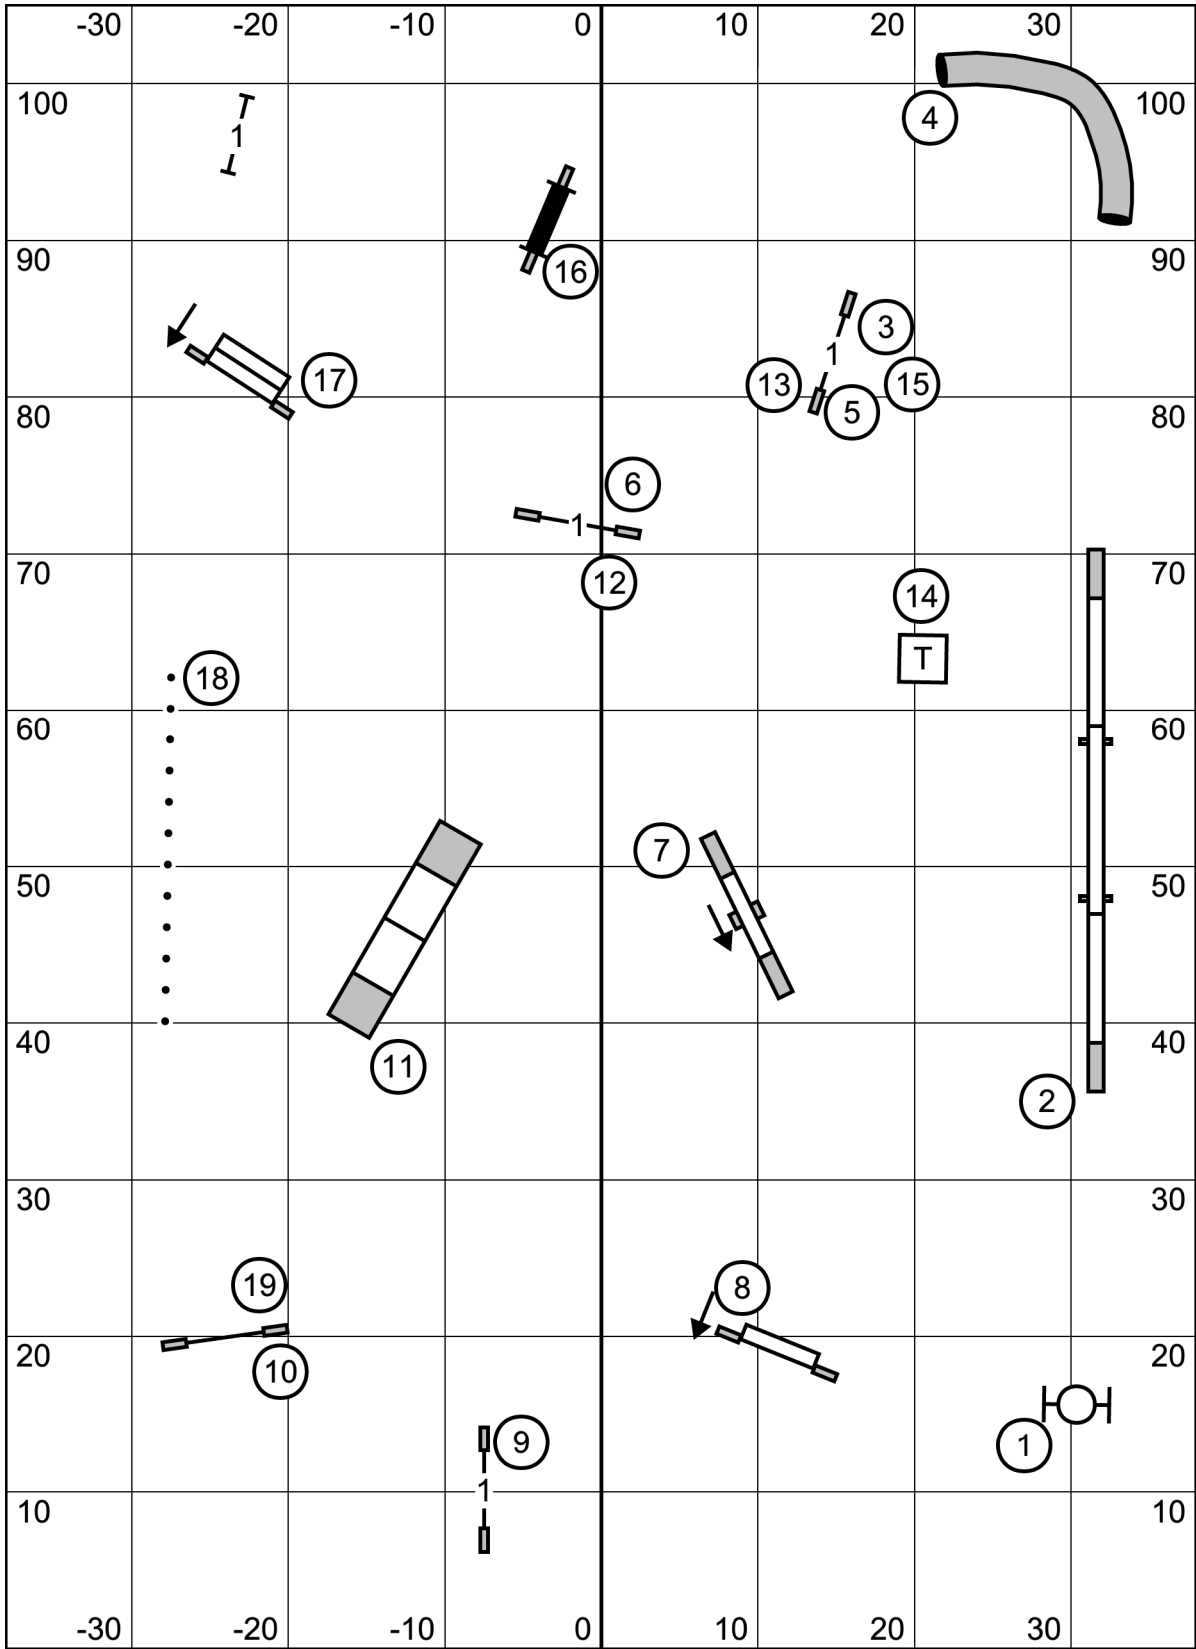

Ex/Masters: (2) [6] [7] —————  
 Open: (6) (7) or (7) [6] - - - - -  
 Novice: (6) (7) or (7) [6] .....

#7 Bi-Directional for Nov and Open

Square end only for Exc/Masters

**FAST**  
 Yankee Golden Retriever Club  
 Saturday, July 15, 2023  
 Amherst, NH  
 Mark Giles