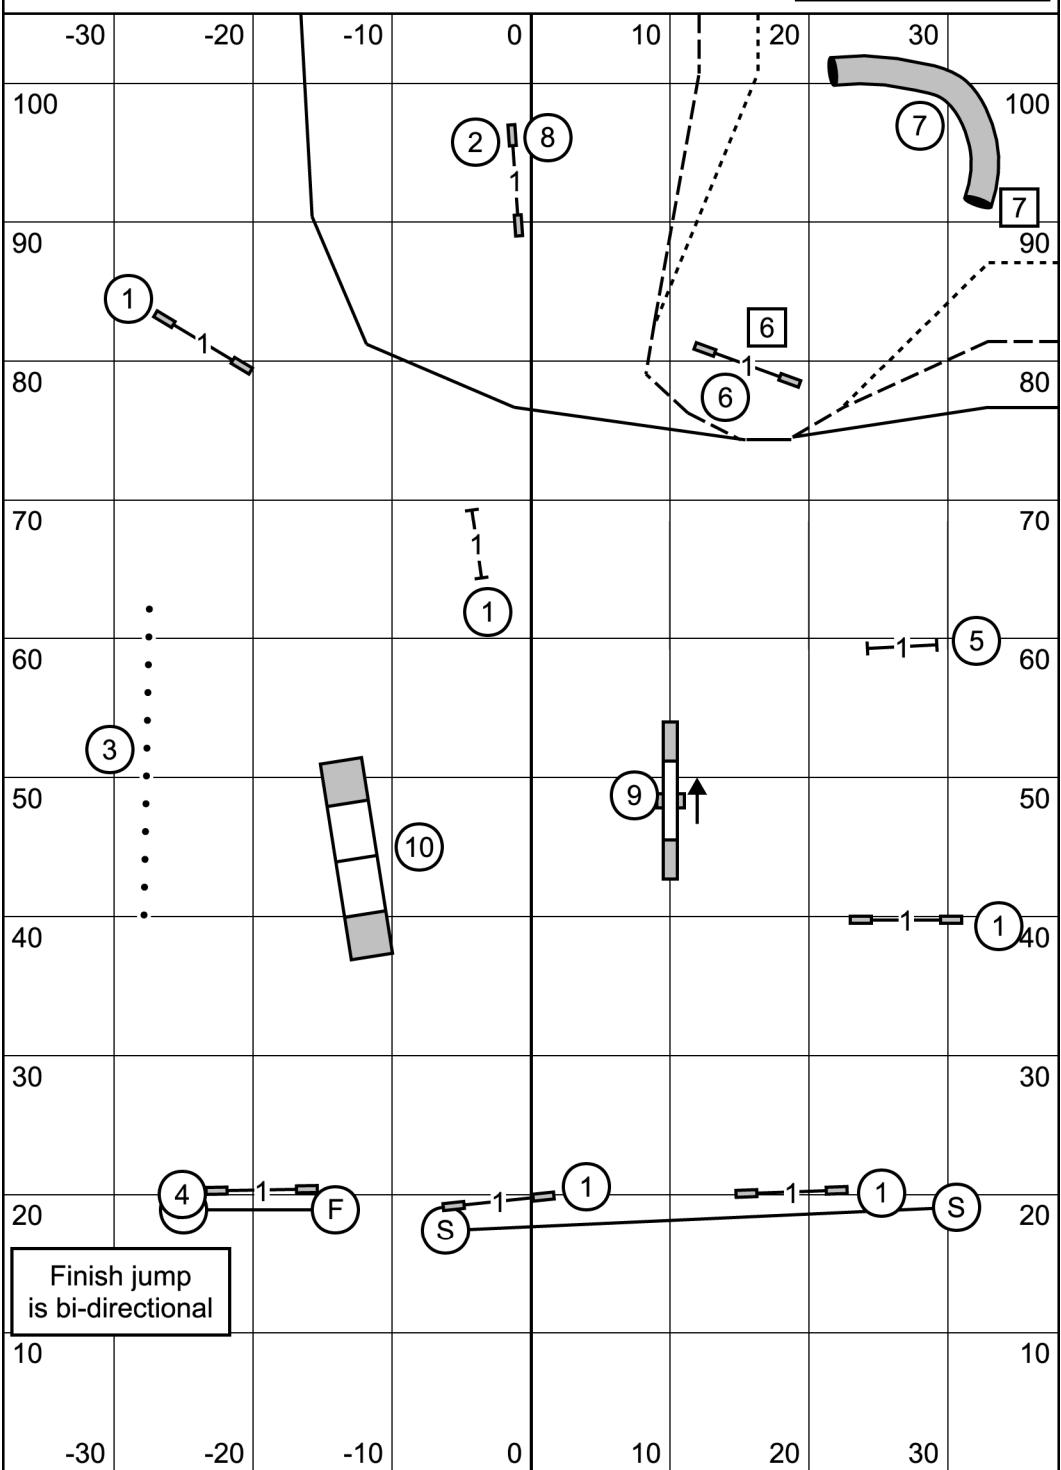

Ex/Masters: (2) [6] [7] —————  
 Open: (6) (7) or (7) [6] - - - - -  
 Novice: (6) (7) or (7) [6] .....

#7 Bi-Directional for Nov and Open

Square end only for Exc/Masters

**FAST**  
 Yankee Golden Retriever Club  
 Saturday, July 15, 2023  
 Amherst, NH  
 Mark Giles