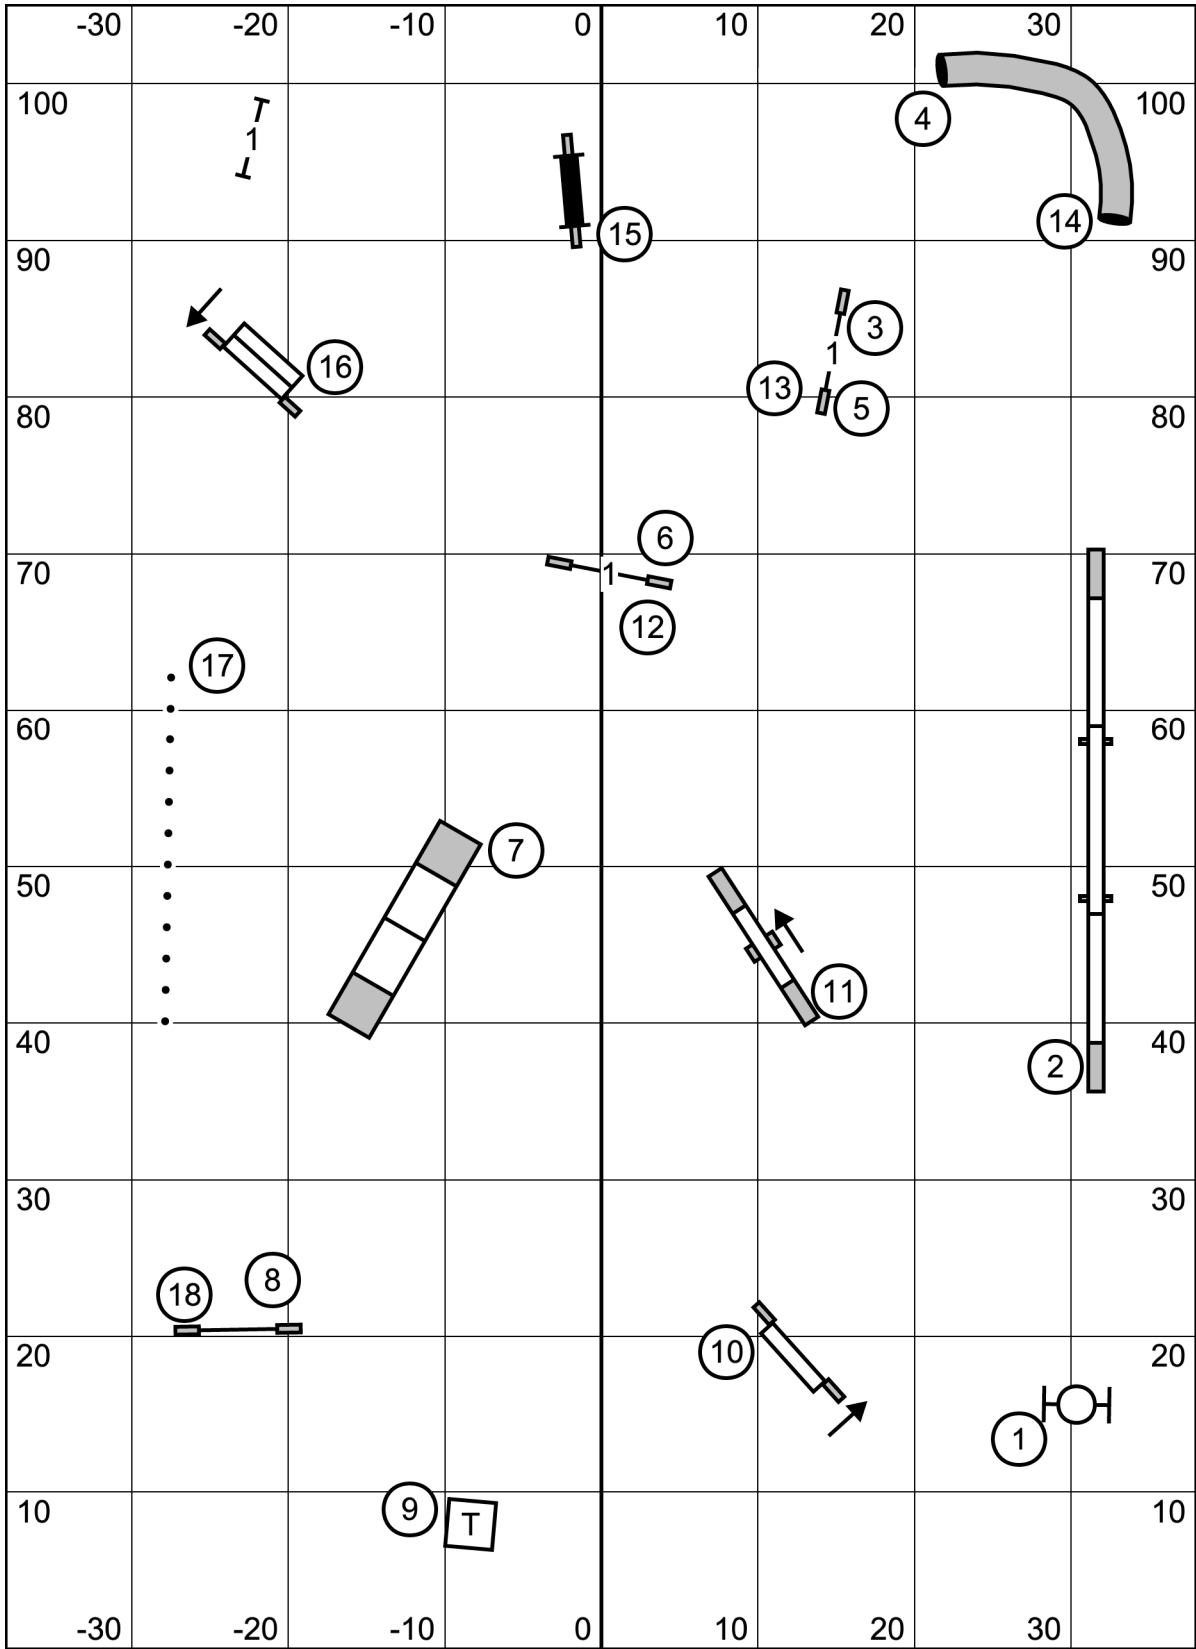

Out

Open Standard
Yankee Golden Retriever Club
Saturday, July 15, 2023
Amherst, NH
Mark Giles

In

T/S