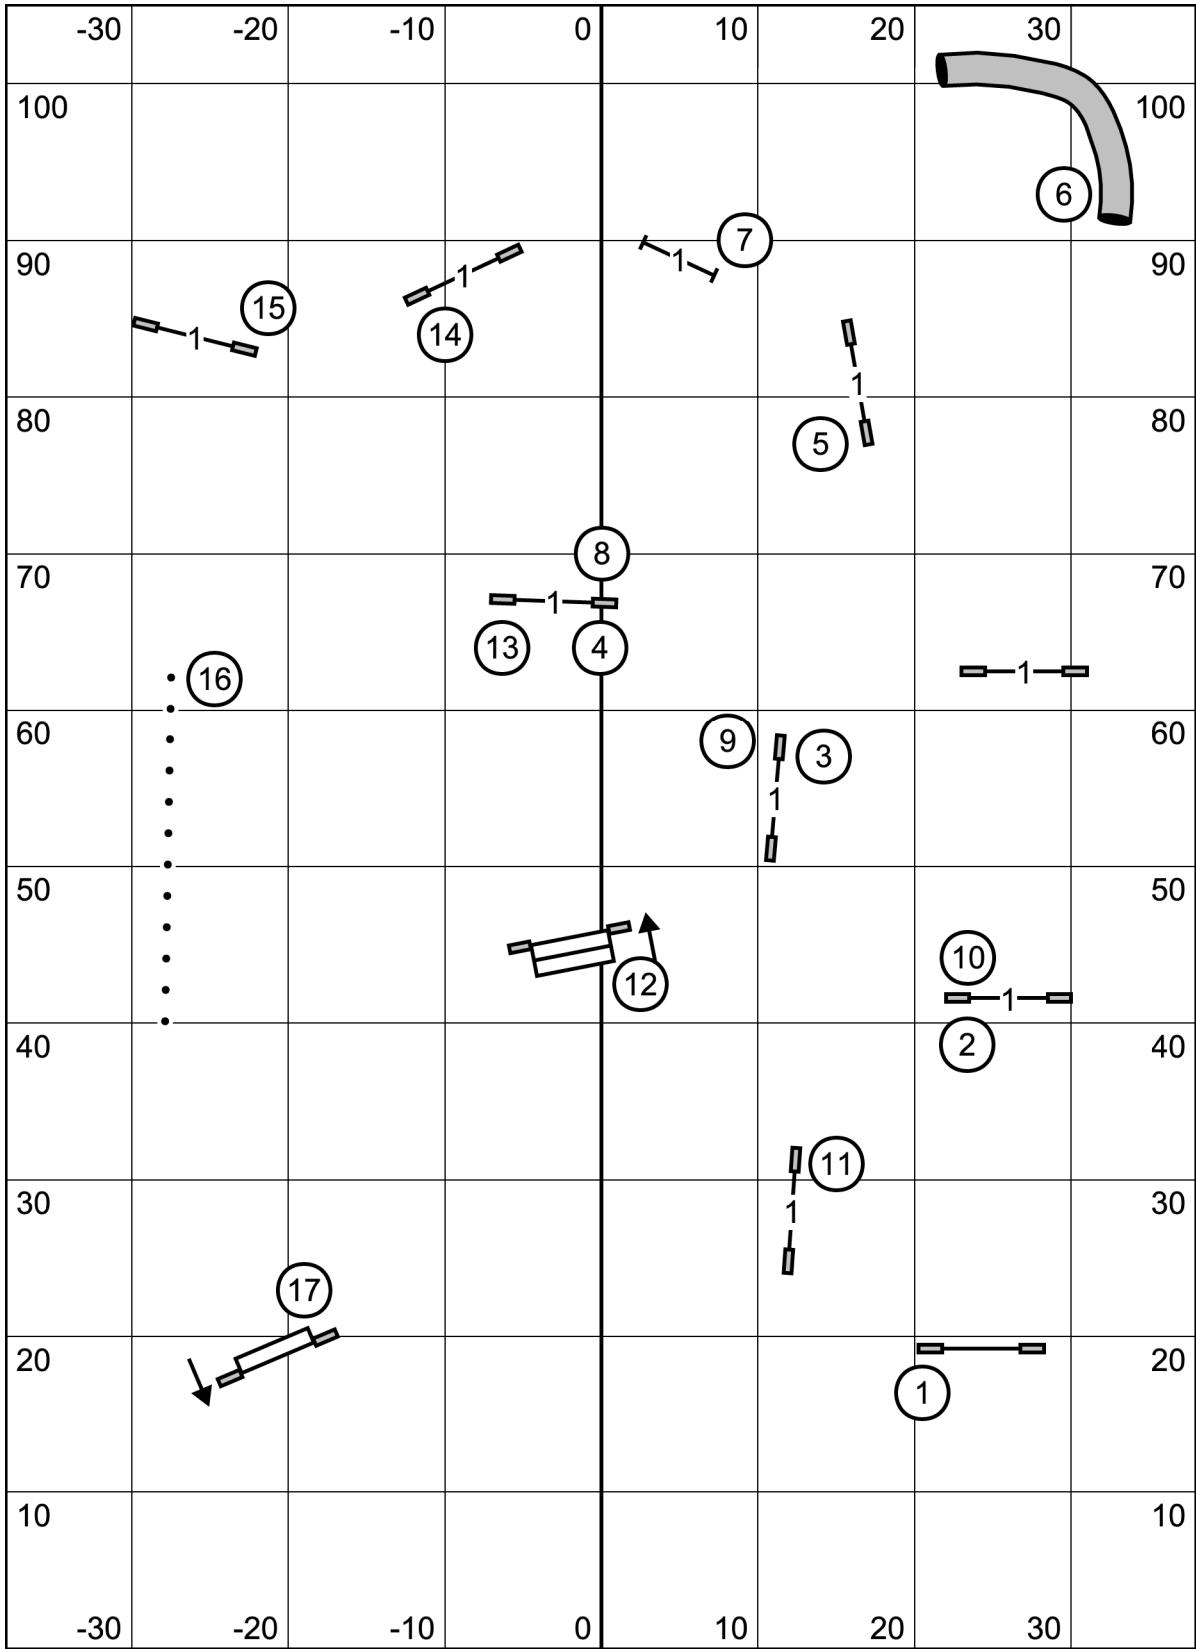

Out

Open JWW
Yankee Golden Retriever Club
Saturday, July 15, 2023
Amherst, NH
Mark Giles

In

T/S