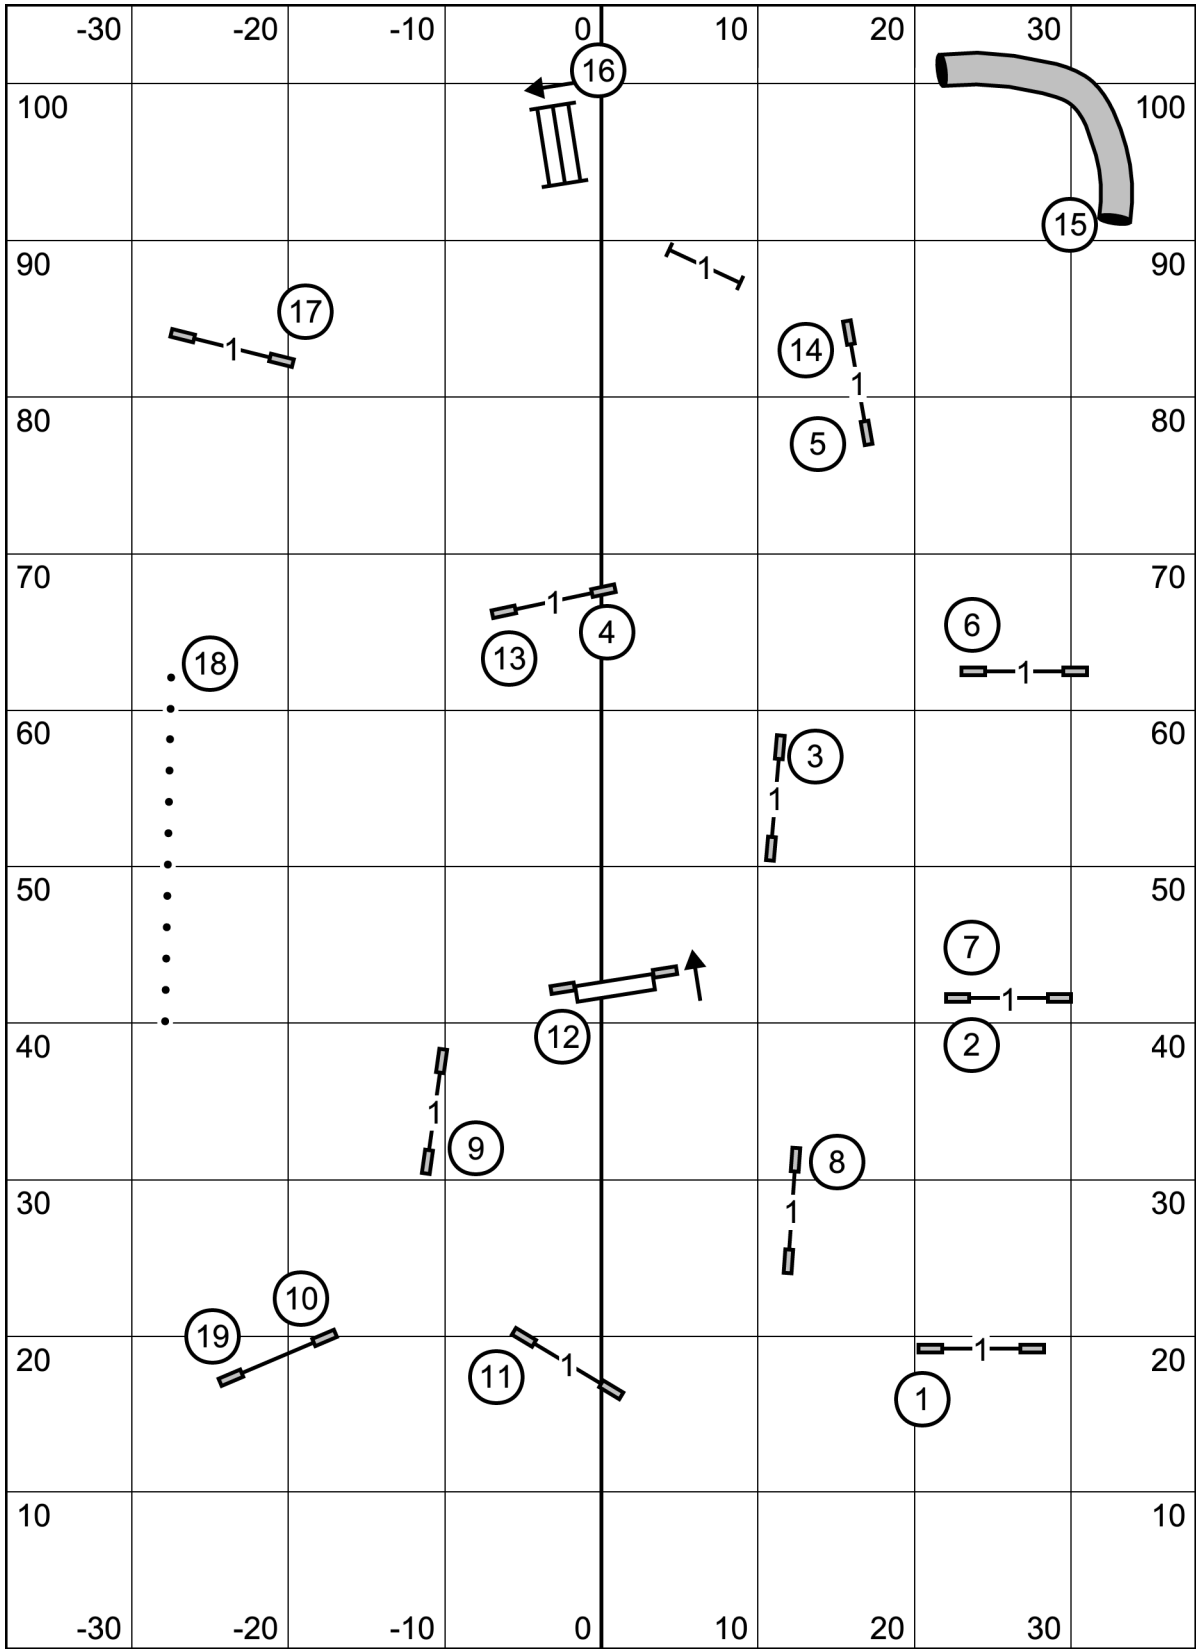

Out

Excellent/Masters JWW
Yankee Golden Retriever Club
Saturday, July 15, 2023
Amherst, NH
Mark Giles

In

T/S