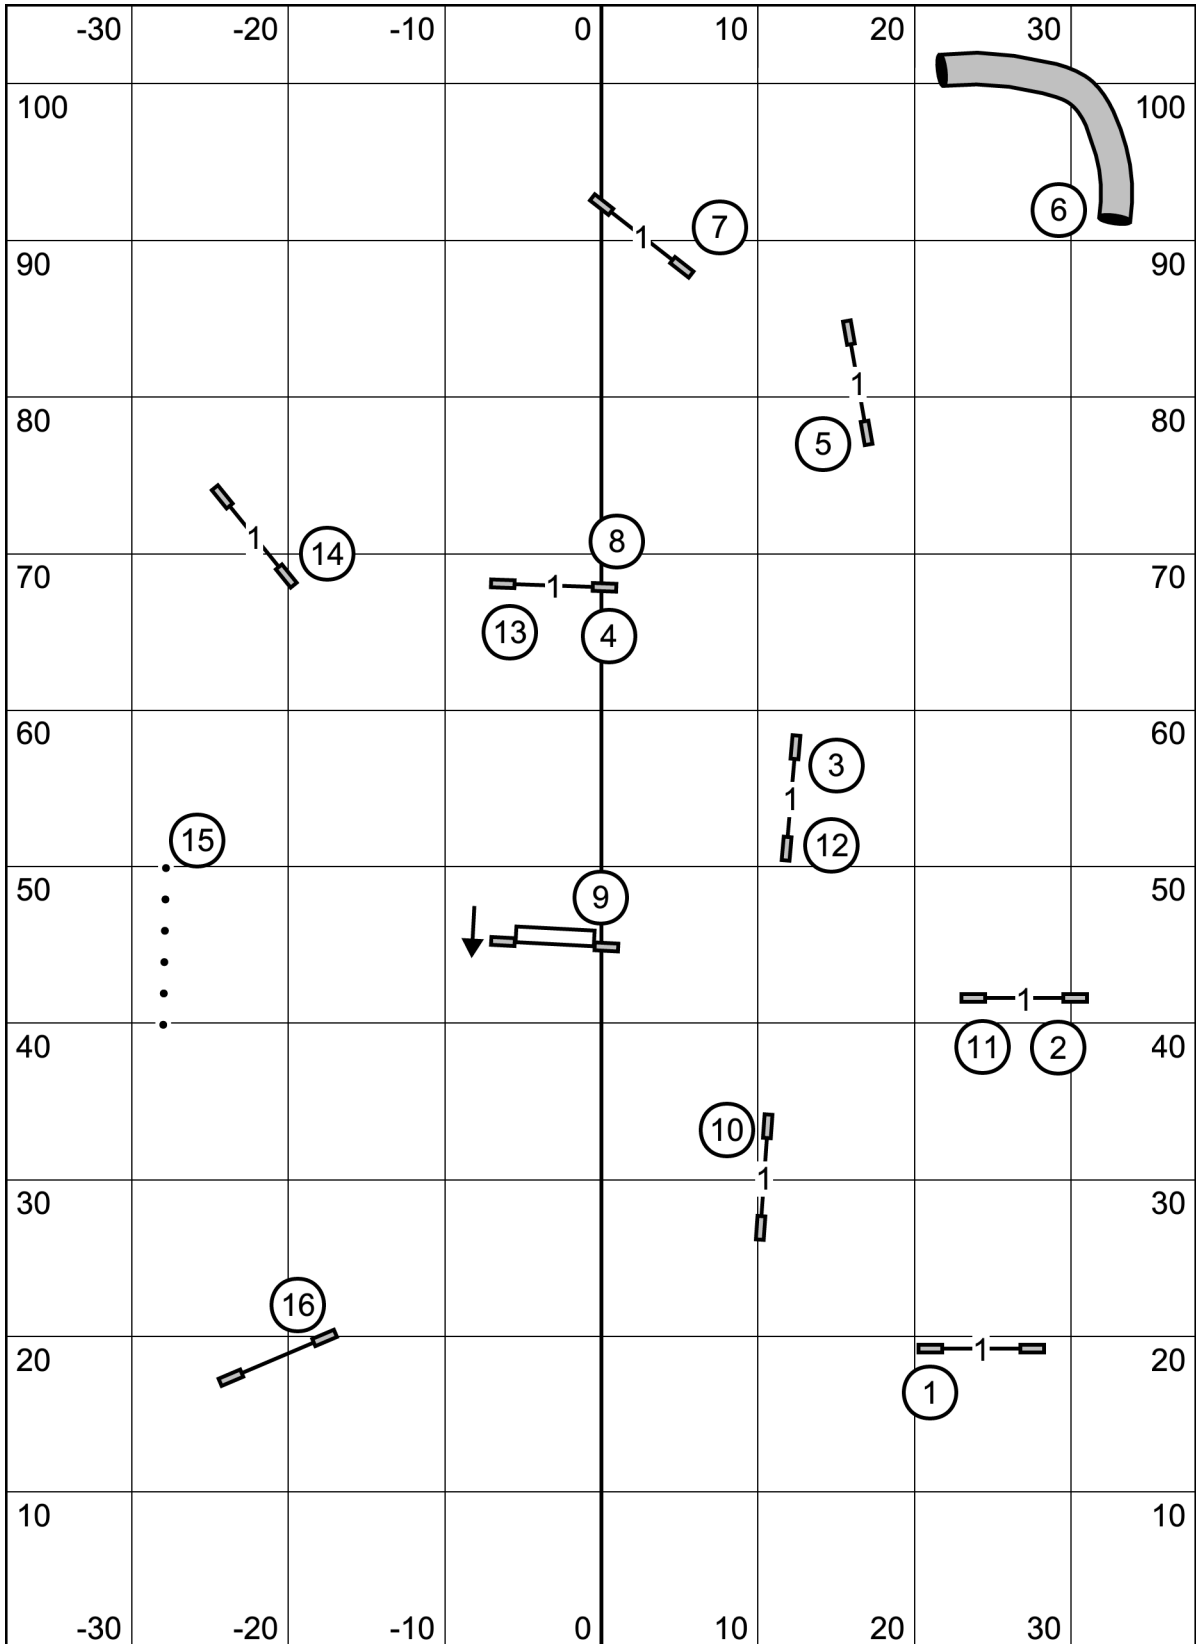

Out

In

T/S

Novice JWW
Yankee Golden Retriever Club
Saturday, July 15, 2023
Amherst, NH
Mark Giles