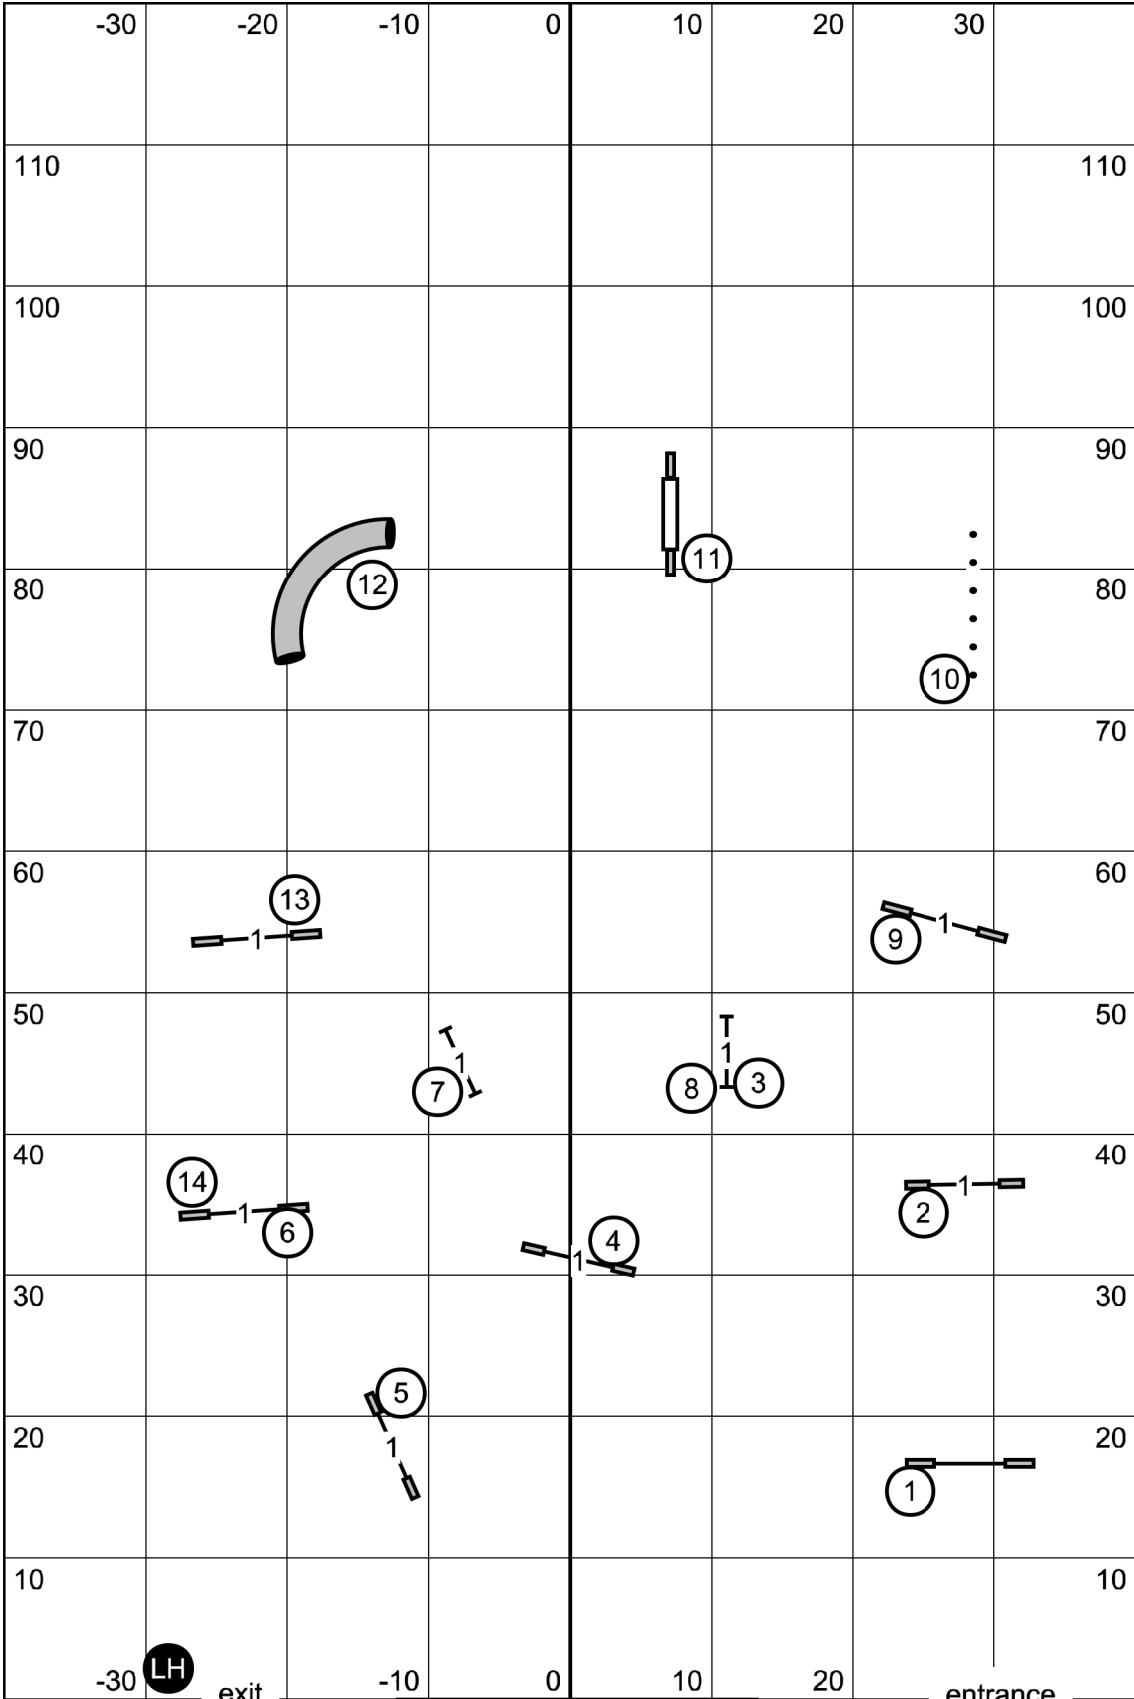

LH

exit

-10

10

20

30

entrance

**Novice Standard**  
 Shawangunk Kennel Club  
 July 22, 2023  
 Judge: Elane Rice

-30 LH exit

-10 0 10 20 entrance

**Novice JWW**  
 Shawangunk Kennel Club  
 July 22, 2023  
 Judge: Elane Rice