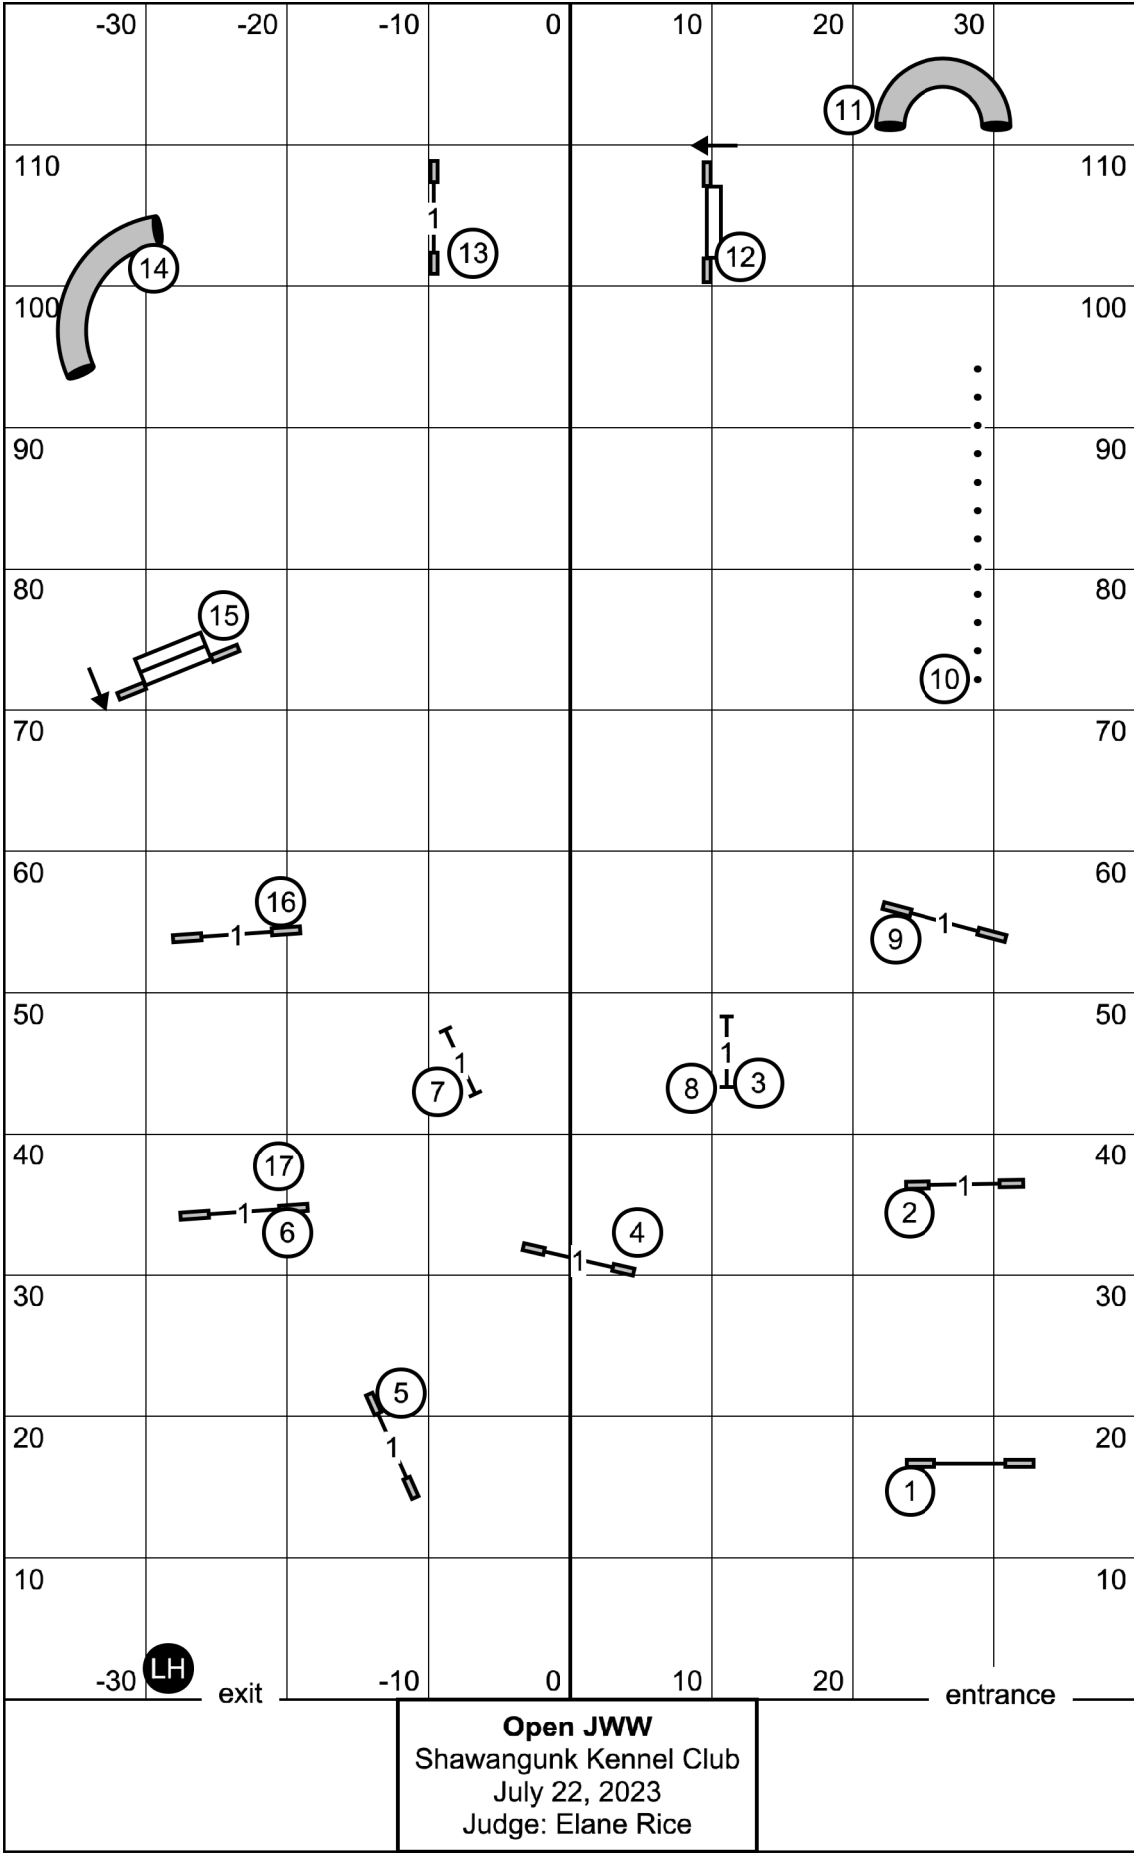

Open JWW
Shawangunk Kennel Club
July 22, 2023
Judge: Elane Rice