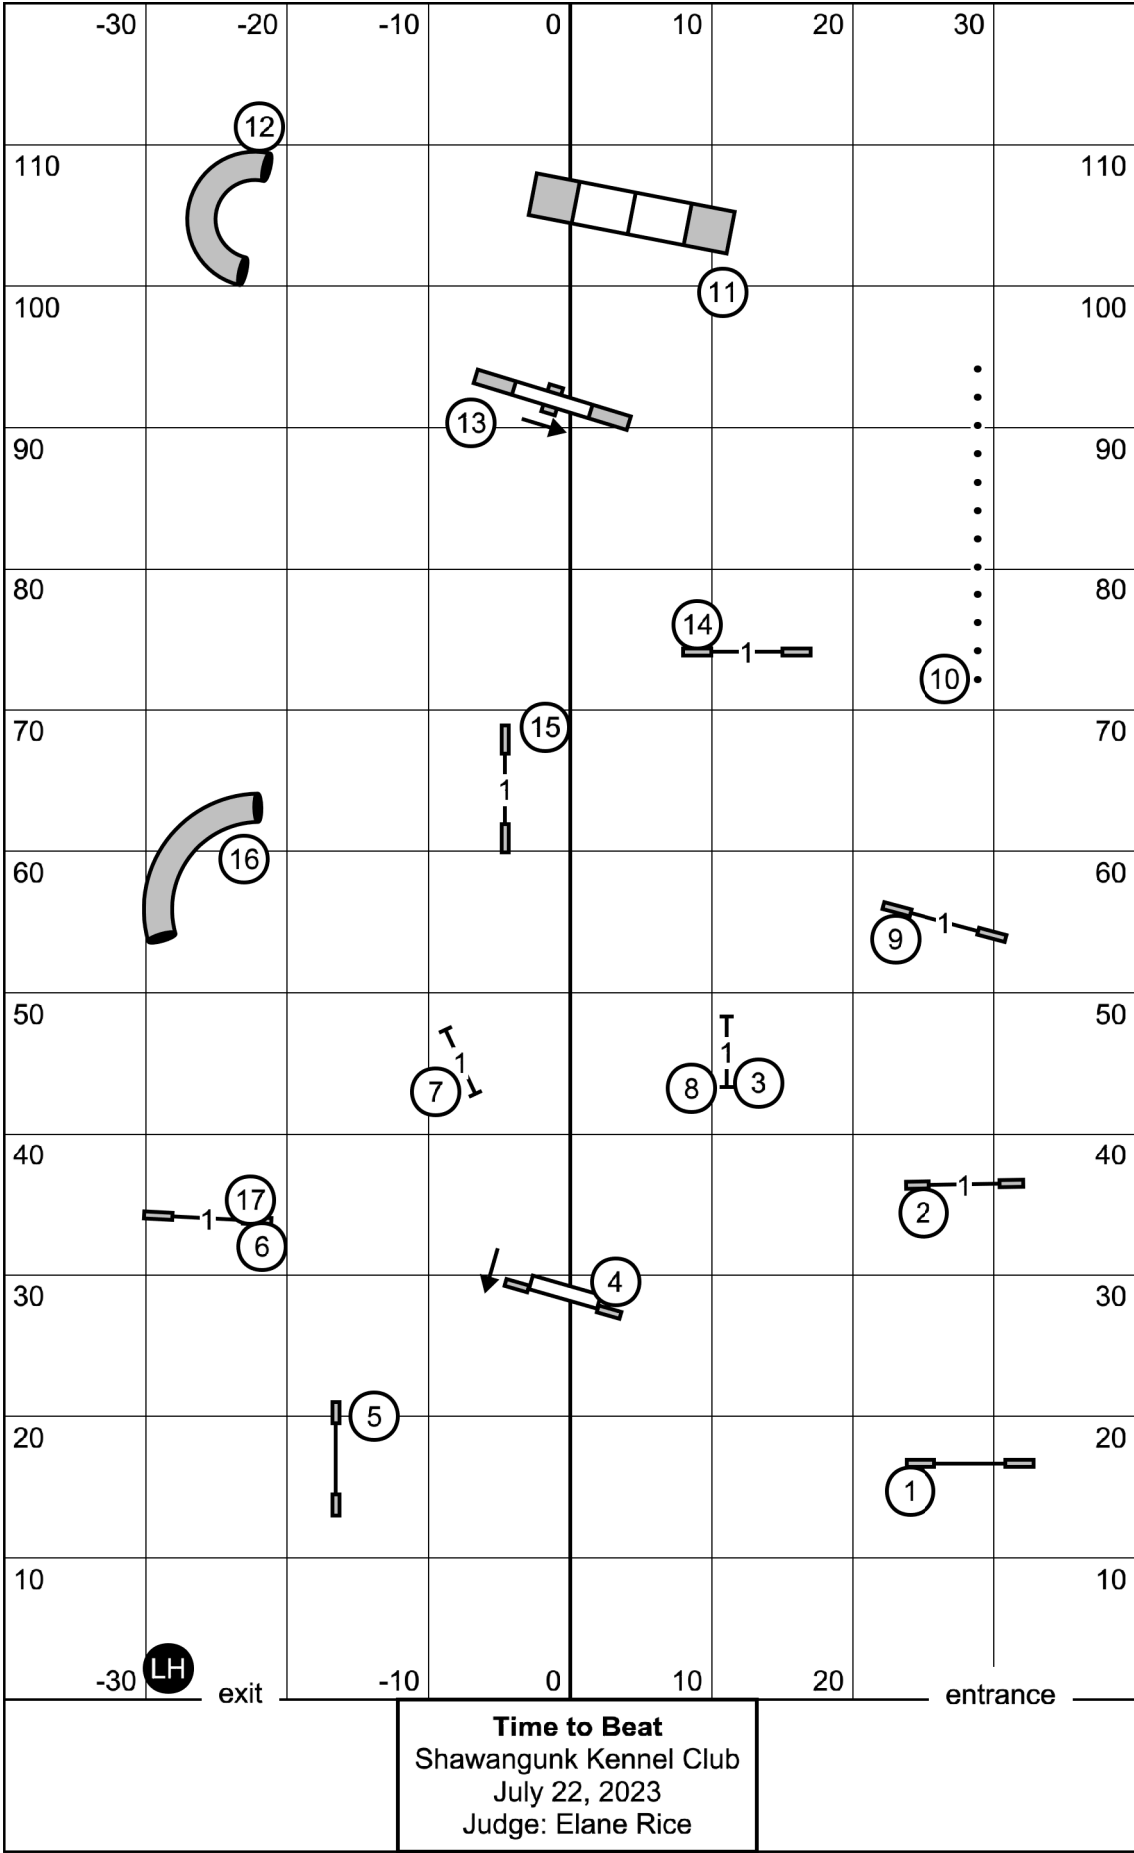

LH

exit

-10

10

20

30

entrance

**Novice Standard**  
 Shawangunk Kennel Club  
 July 22, 2023  
 Judge: Elane Rice

-30 LH exit

-10 0 10 20 entrance

**Novice JWW**  
 Shawangunk Kennel Club  
 July 22, 2023  
 Judge: Elane Rice