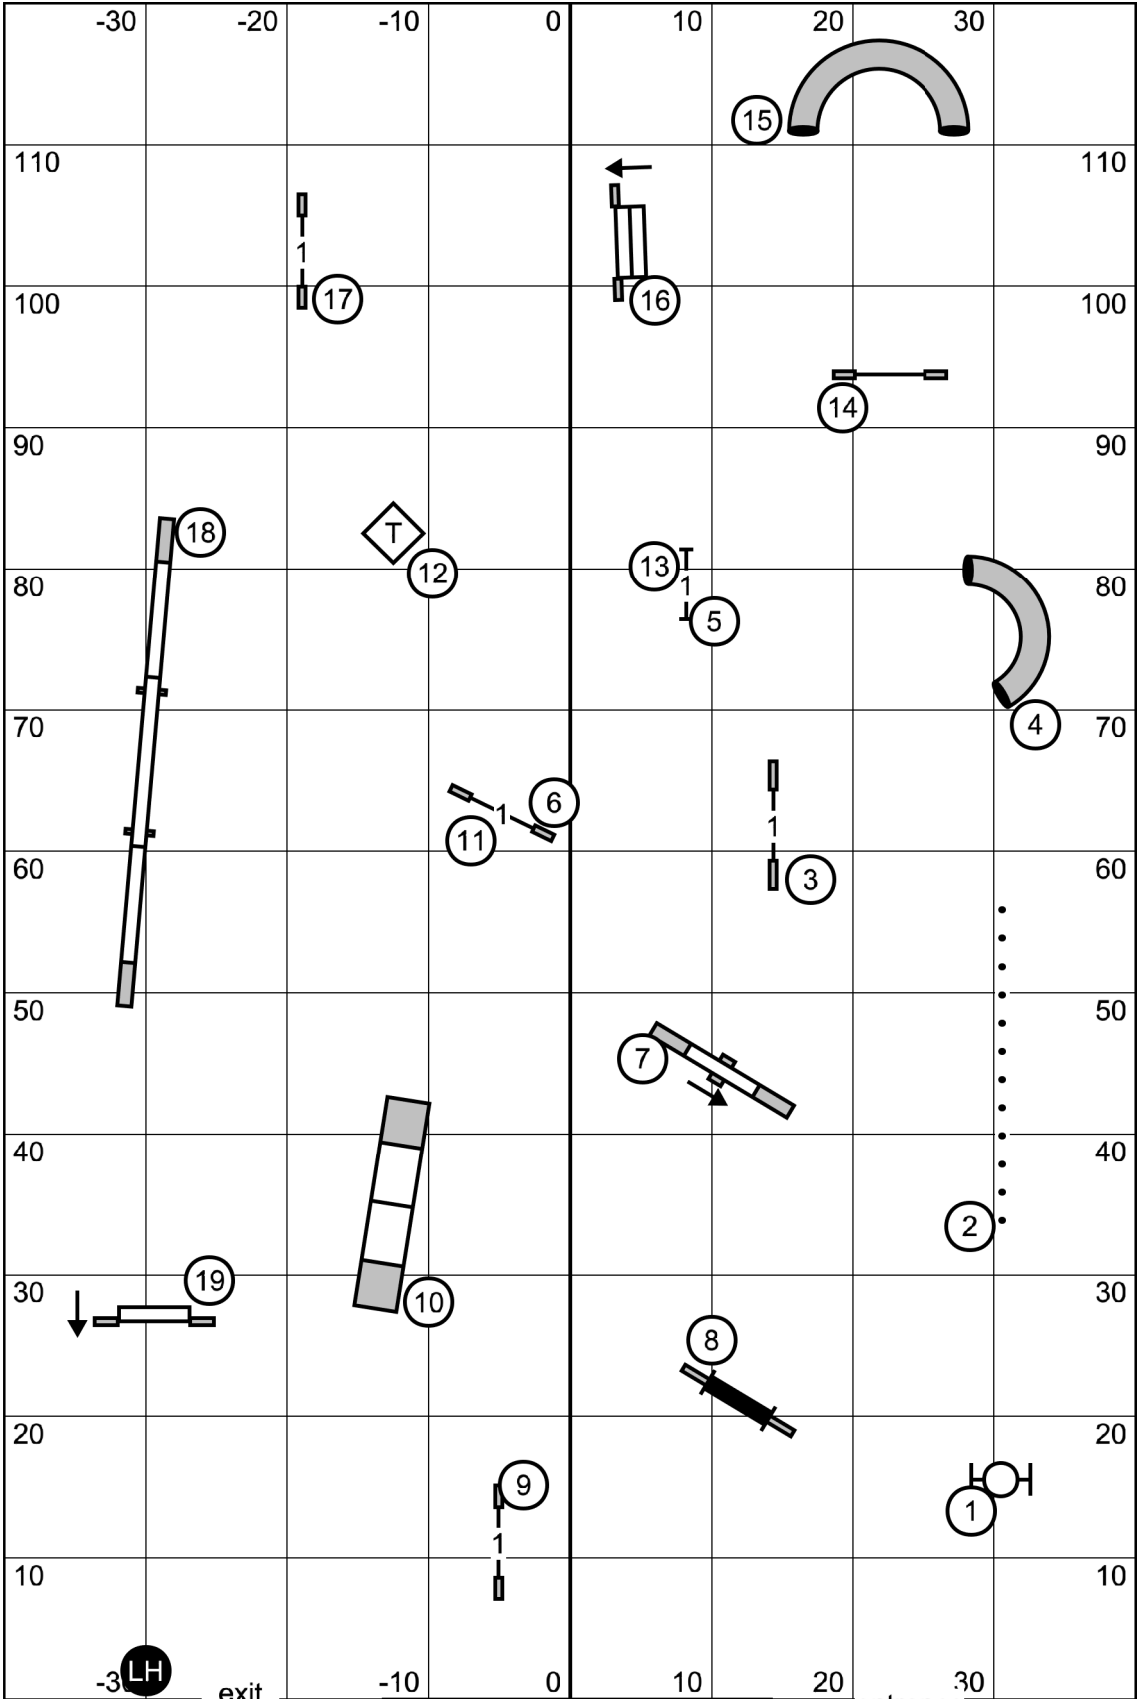

Excellent Master Standard
Shawangunk Kennel Club
July 22, 2023
Judge: Elane Rice