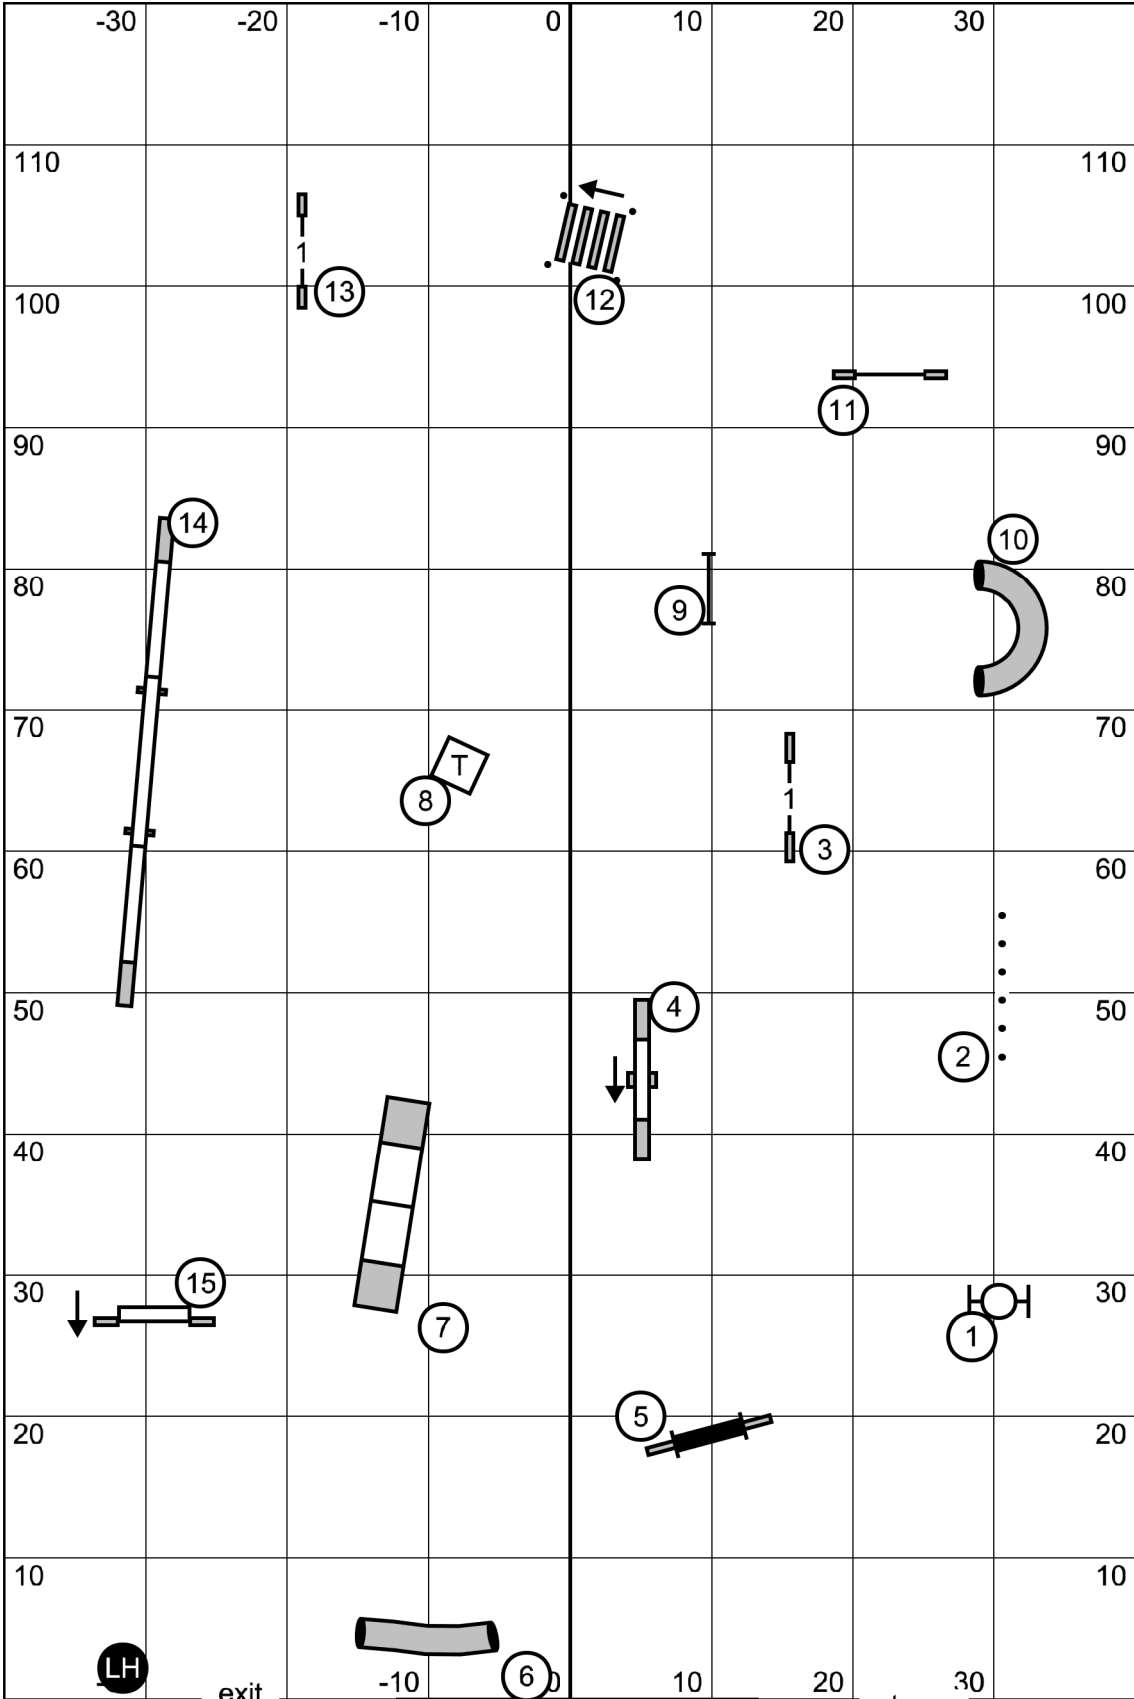

LH

exit

-10

10

20

30

entrance

**Novice Standard**  
 Shawangunk Kennel Club  
 July 22, 2023  
 Judge: Elane Rice

-30 LH exit

-10 0 10 20 entrance

**Novice JWW**  
 Shawangunk Kennel Club  
 July 22, 2023  
 Judge: Elane Rice