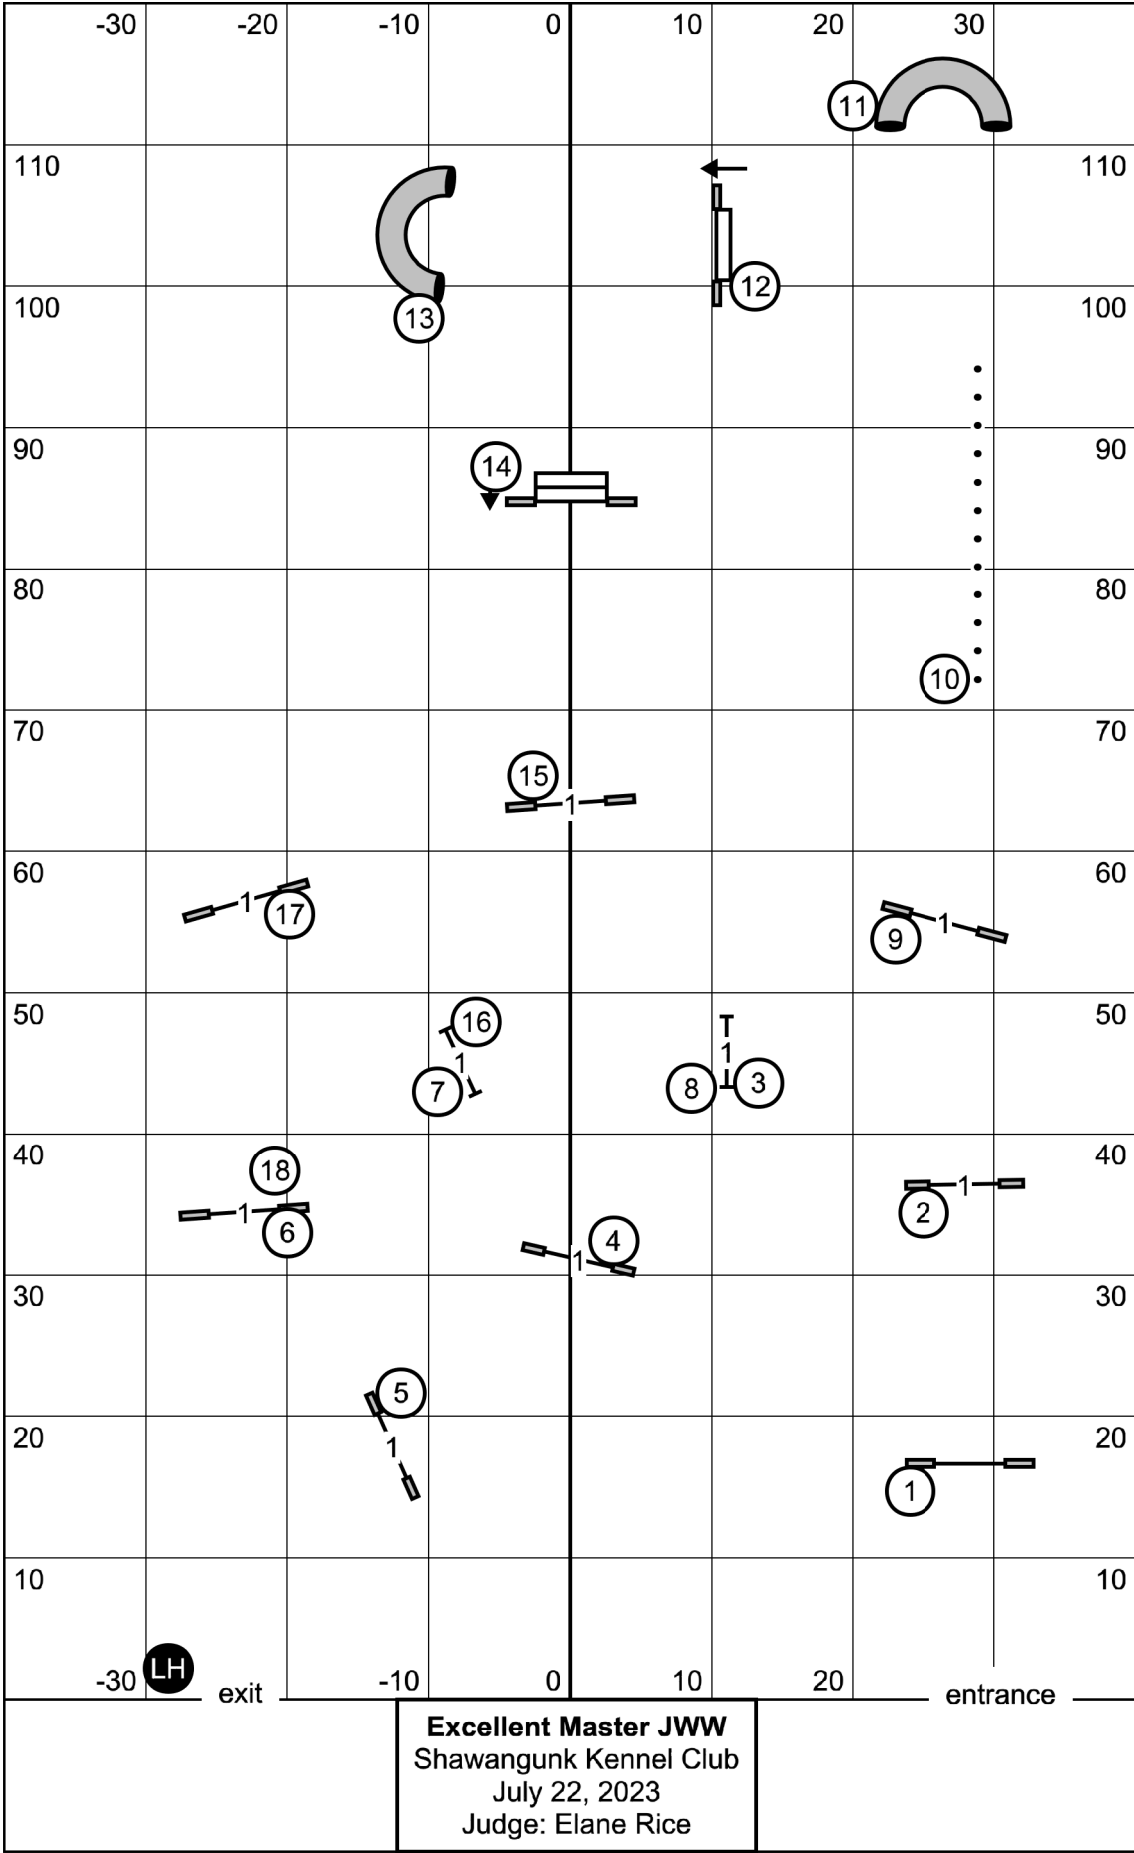

Excellent Master JWW
Shawangunk Kennel Club
July 22, 2023
Judge: Elane Rice