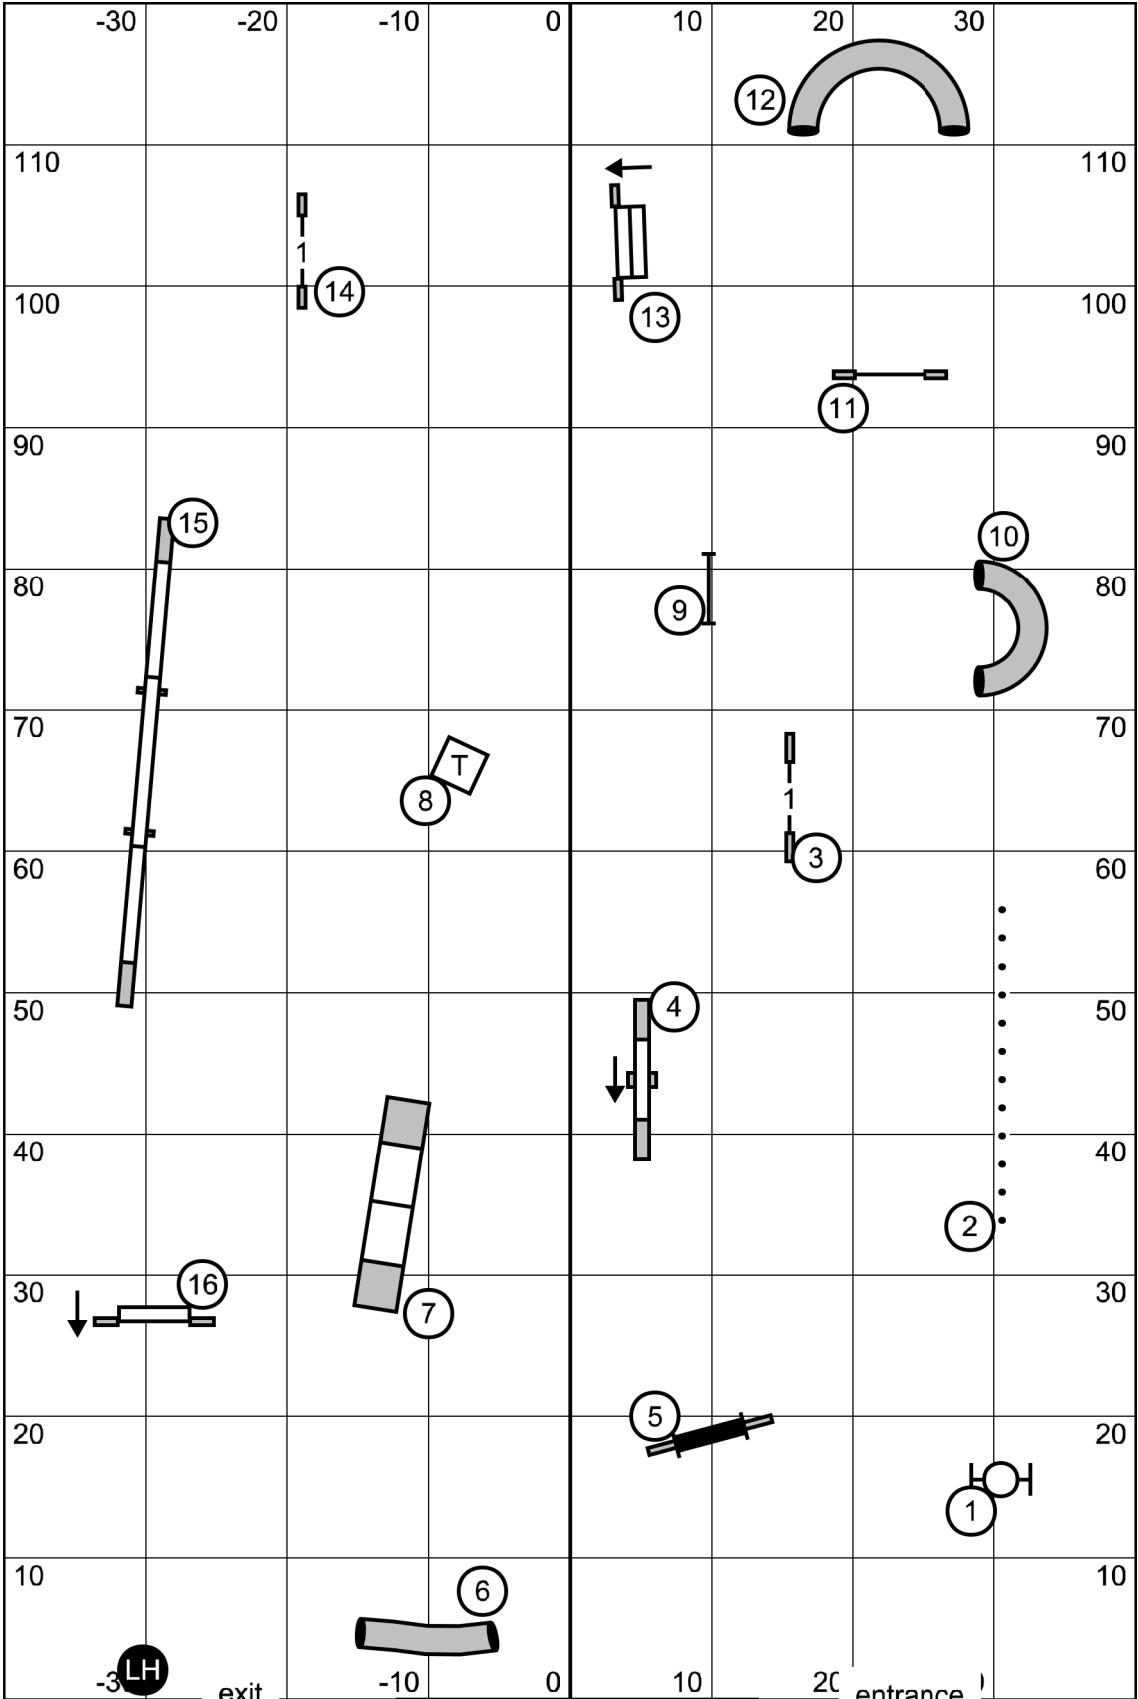

Open Standard
Shawangunk Kennel Club
July 22, 2023
Judge: Elane Rice