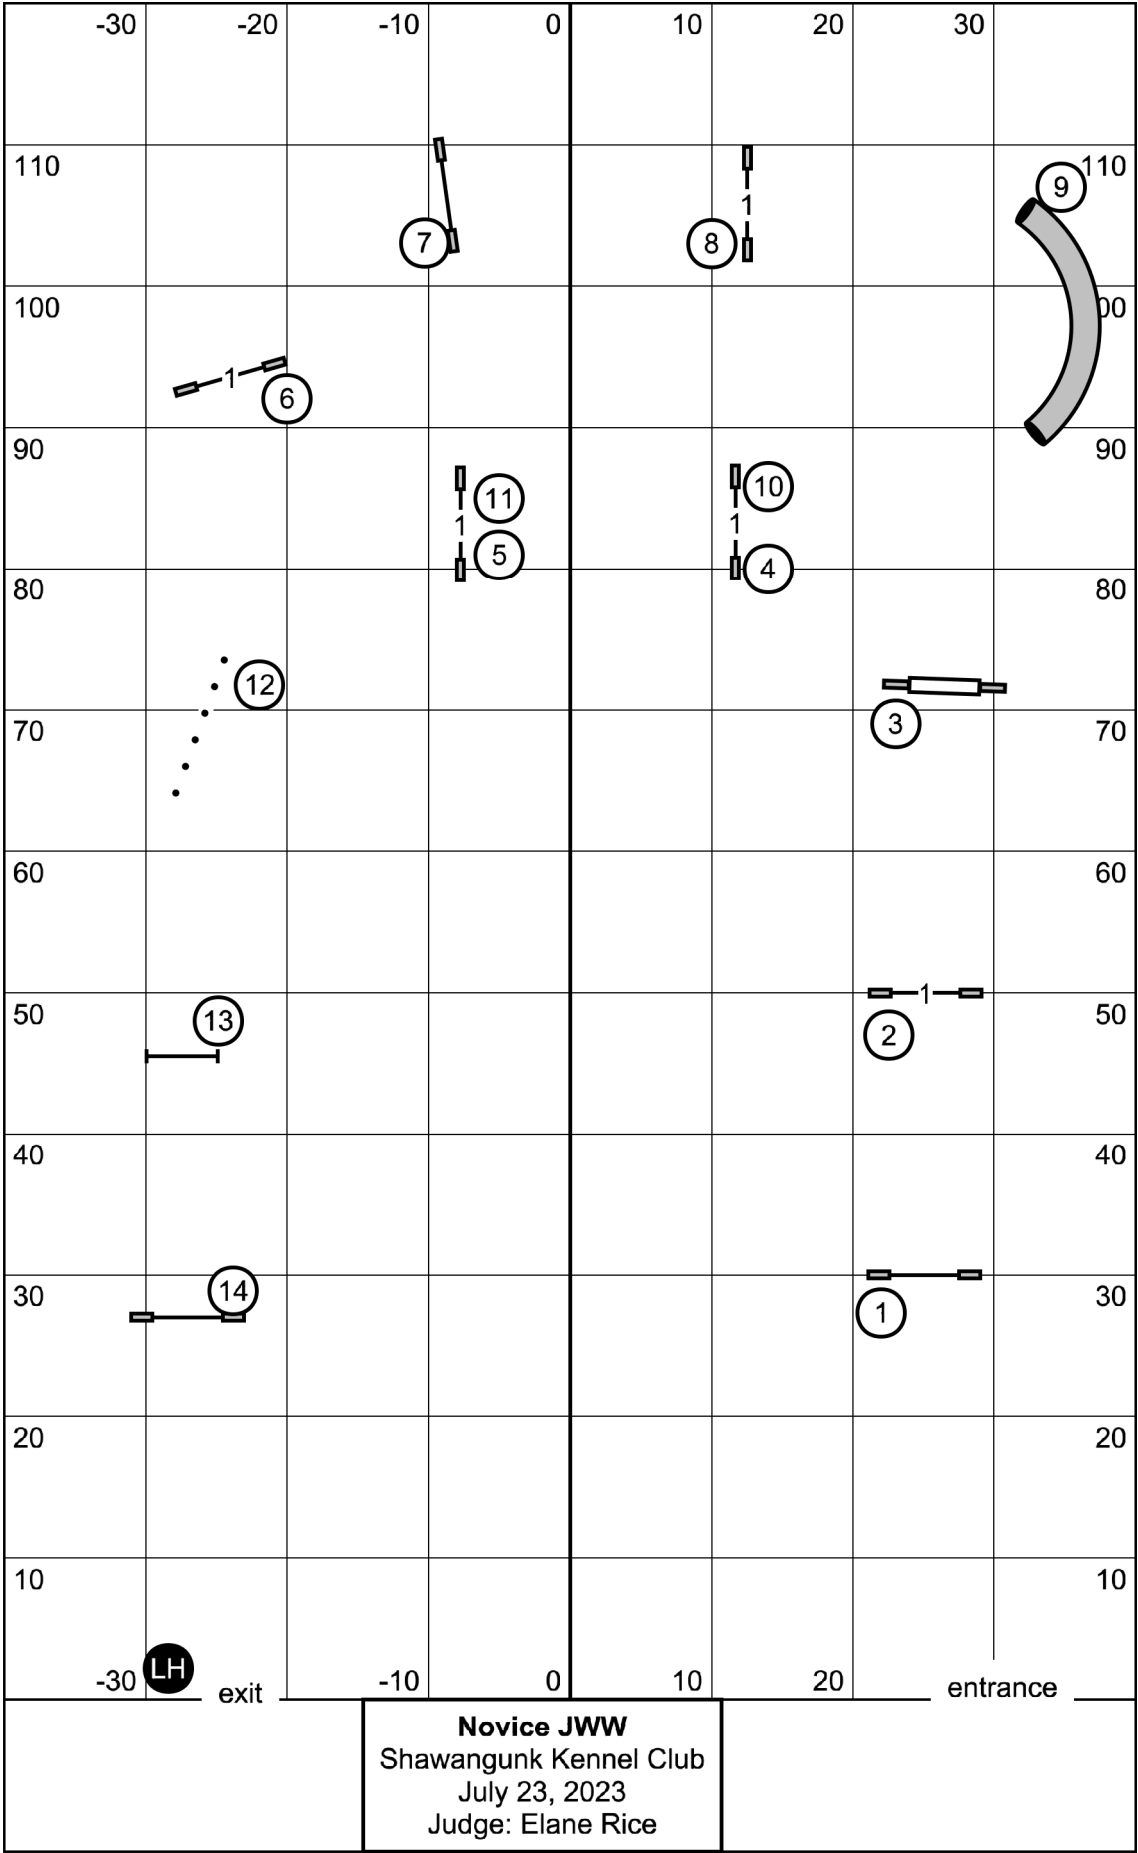

Premier JWW
 Shawangunk Kennel Club
 July 23, 2023
 Judge: Elane Rice

8" (38 sec), 12"/16" (35 sec)
 20"/24"/26"(32 sec)
 Preferred add 3 sec

SEND
 ex/master 7,5,3 (circle)
 open 5,6 or 6,5 (square)in flow
 Novice 5,6 or6,5 (square)in flow
 plus 20 points if bonus complete

60 points to Q Ex/master
 55 points to Q Open
 50 points to Q Novice

FAST all levels
 Shawangunk Kennel Club
 July 23, 2023
 Judge: Elane Rice

Excellent/Master Standard
 Shawangunk Kennel Club
 July 23, 2023
 Judge: Elane Rice