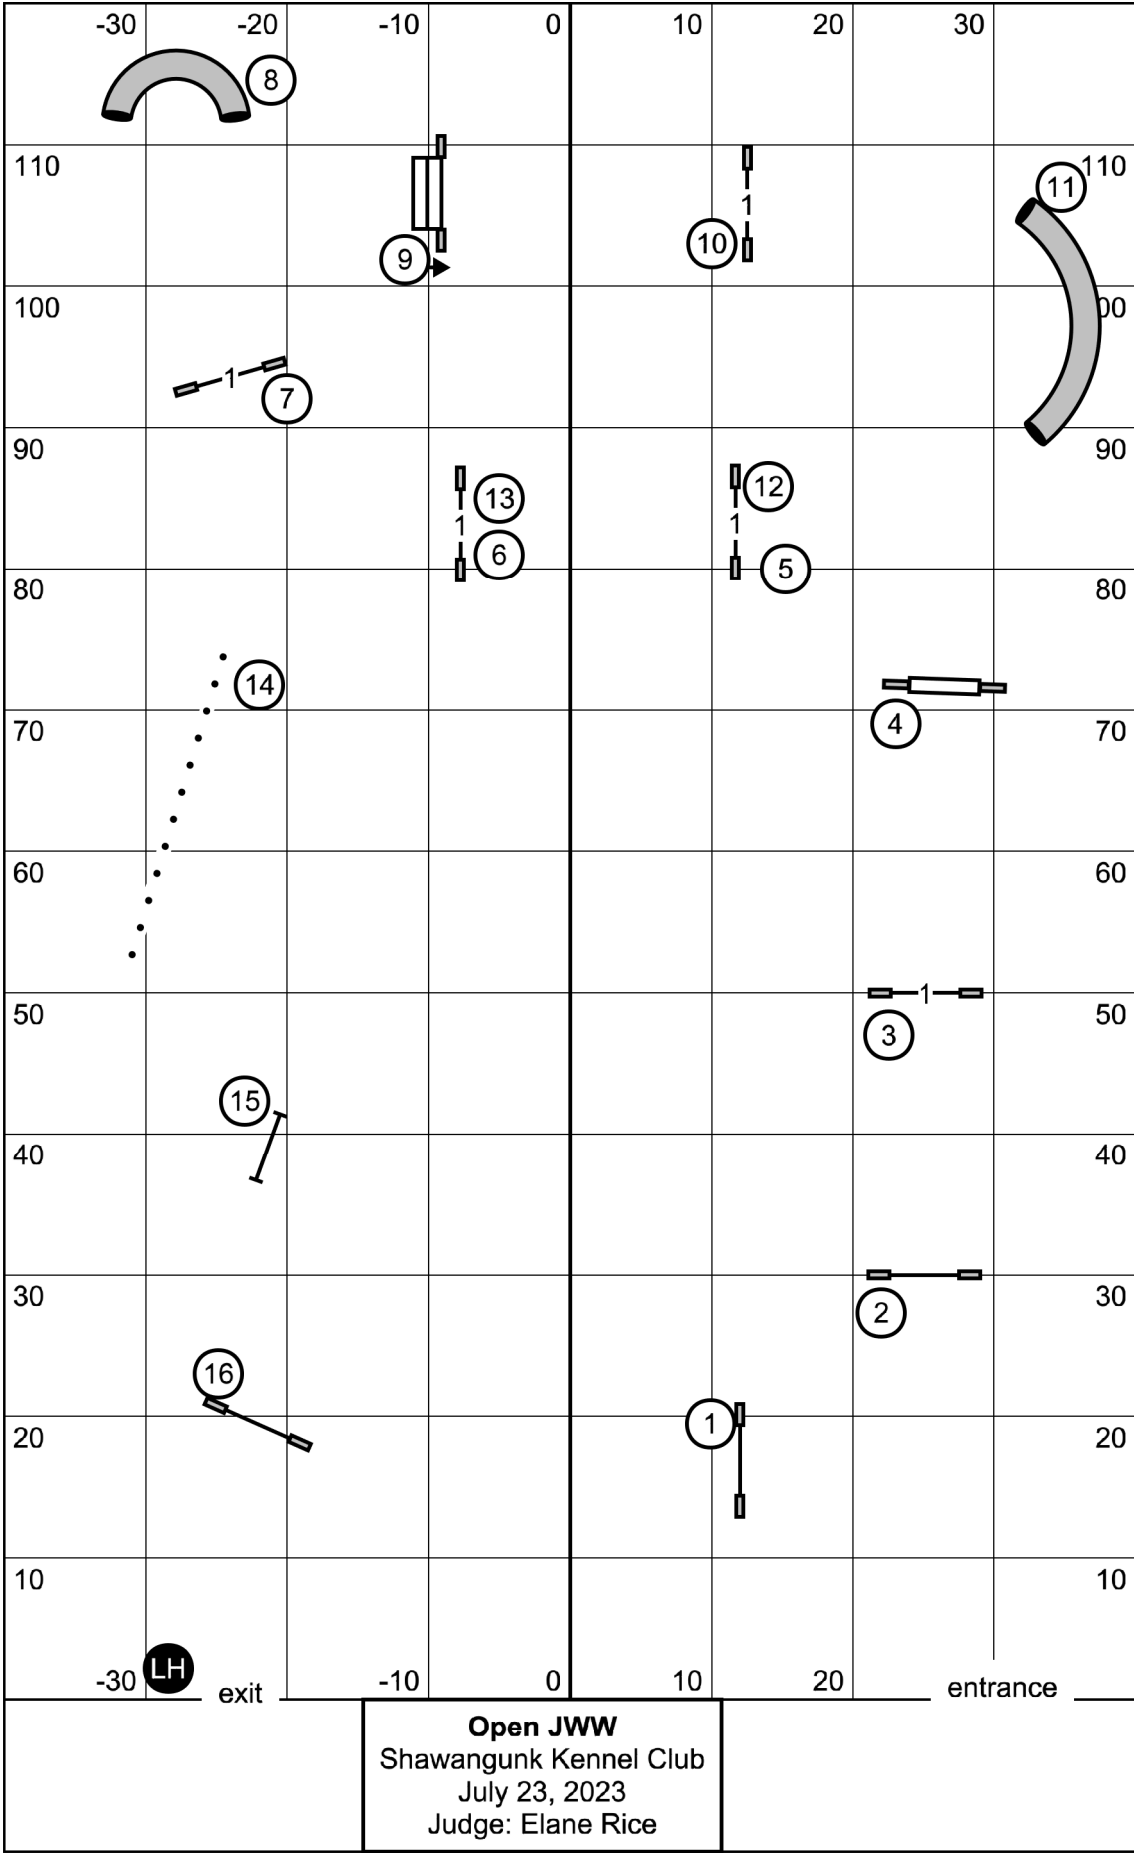

Premier JWW
 Shawangunk Kennel Club
 July 23, 2023
 Judge: Elane Rice

8" (38 sec), 12"/16" (35 sec)
 20"/24"/26"(32 sec)
 Preferred add 3 sec

SEND
 ex/master 7,5,3 (circle)
 open 5,6 or 6,5 (square)in flow
 Novice 5,6 or6,5 (square)in flow
 plus 20 points if bonus complete

60 points to Q Ex/master
 55 points to Q Open
 50 points to Q Novice

FAST all levels
 Shawangunk Kennel Club
 July 23, 2023
 Judge: Elane Rice

Excellent/Master Standard
 Shawangunk Kennel Club
 July 23, 2023
 Judge: Elane Rice