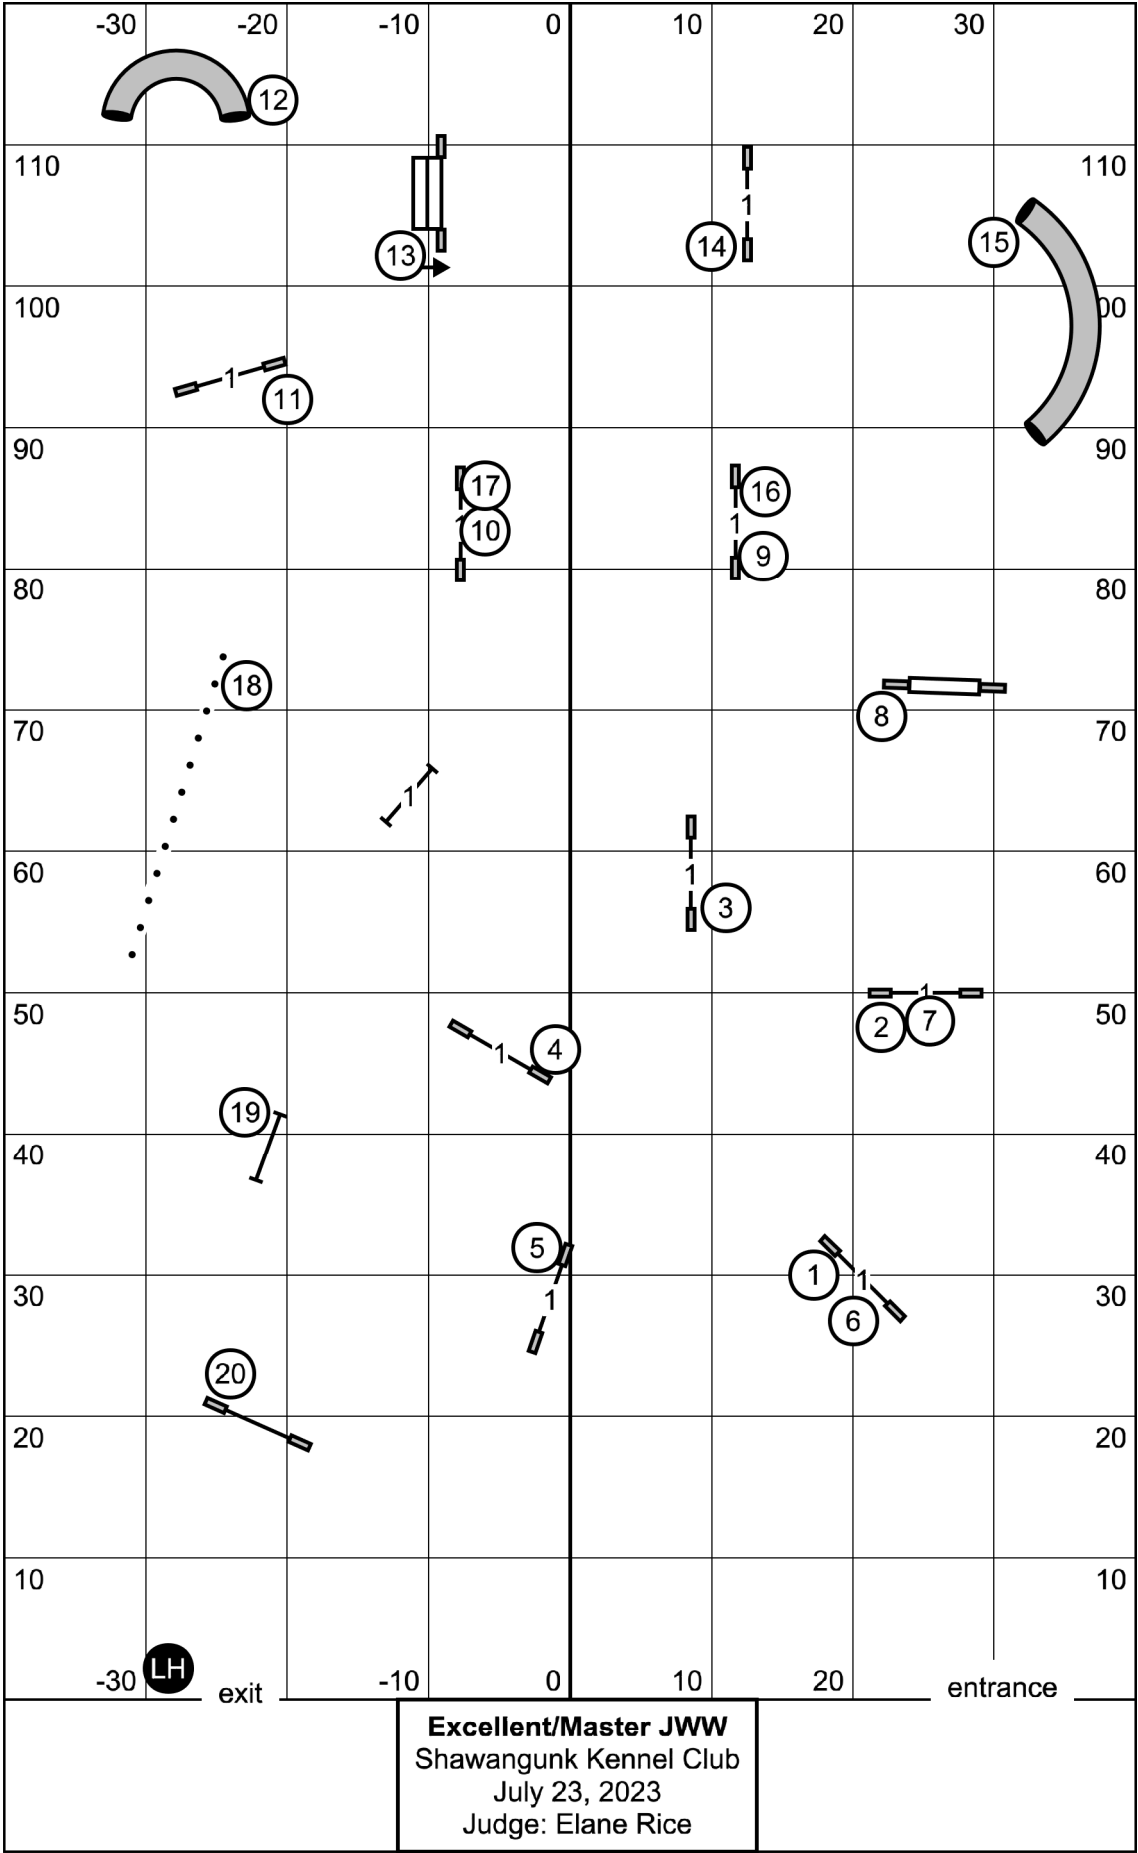

Premier JWW
 Shawangunk Kennel Club
 July 23, 2023
 Judge: Elane Rice

8" (38 sec), 12"/16" (35 sec)
 20"/24"/26"(32 sec)
 Preferred add 3 sec

SEND
 ex/master 7,5,3 (circle)
 open 5,6 or 6,5 (square)in flow
 Novice 5,6 or6,5 (square)in flow
 plus 20 points if bonus complete

60 points to Q Ex/master
 55 points to Q Open
 50 points to Q Novice

FAST all levels
 Shawangunk Kennel Club
 July 23, 2023
 Judge: Elane Rice

Excellent/Master Standard
 Shawangunk Kennel Club
 July 23, 2023
 Judge: Elane Rice