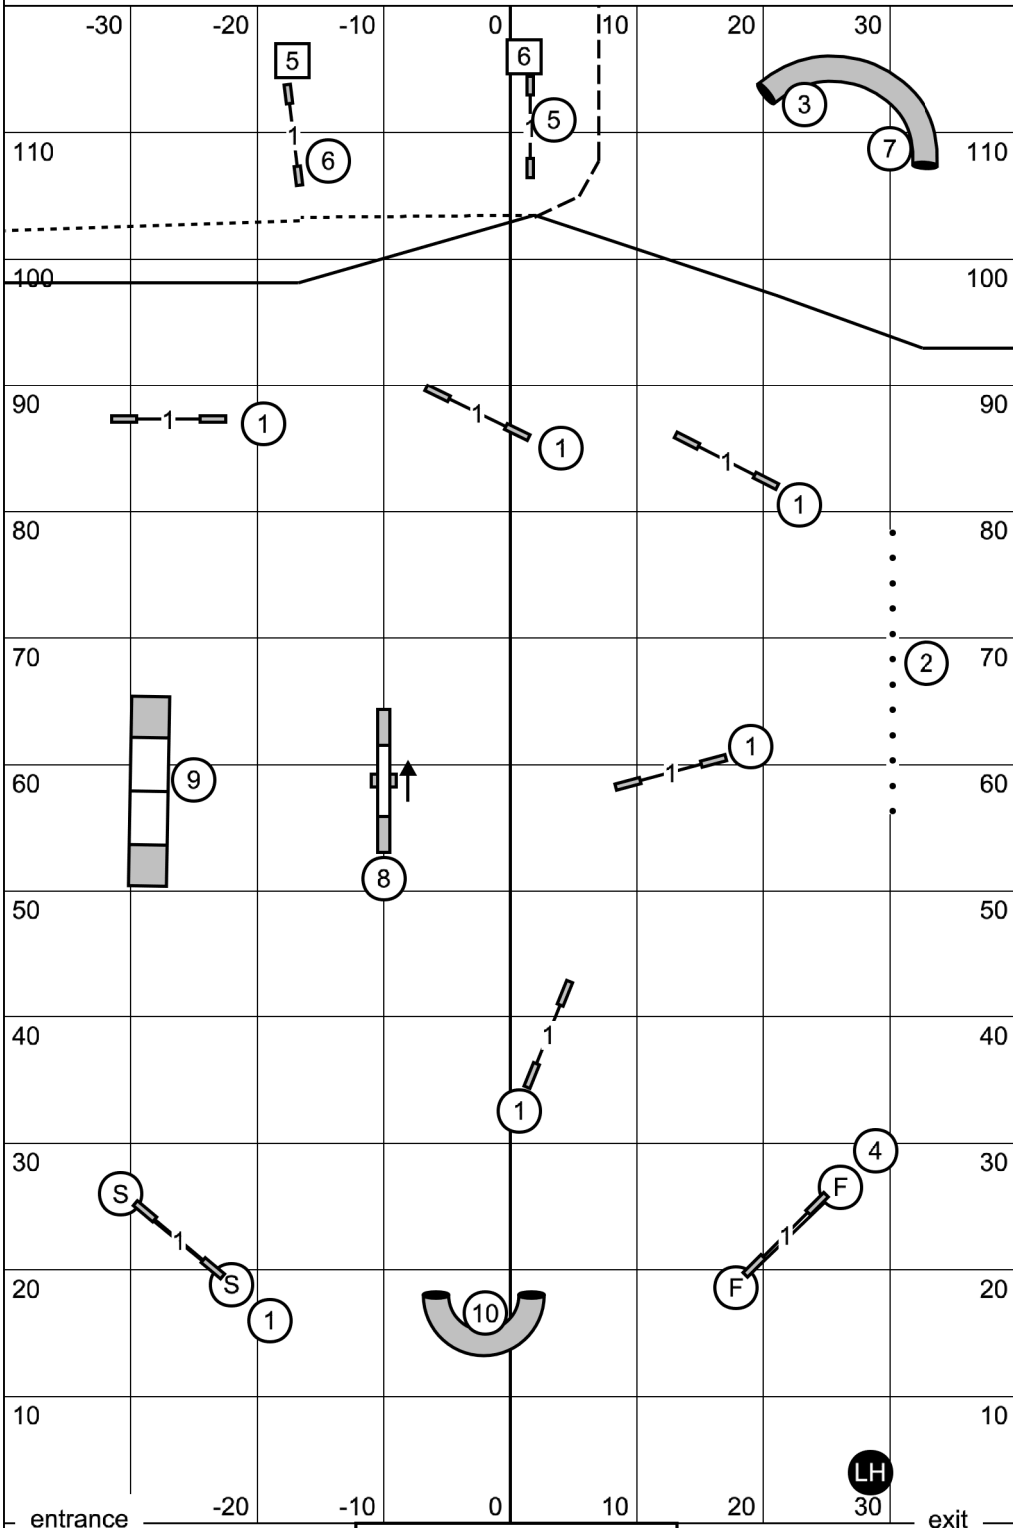

Premier JWW
 Shawangunk Kennel Club
 July 23, 2023
 Judge: Elane Rice

8" (38 sec), 12"/16" (35 sec)
 20"/24"/26"(32 sec)
 Preferred add 3 sec

SEND
 ex/master 7,5,3 (circle)
 open 5,6 or 6,5 (square)in flow
 Novice 5,6 or6,5 (square)in flow
 plus 20 points if bonus complete

60 points to Q Ex/master
 55 points to Q Open
 50 points to Q Novice

FAST all levels
 Shawangunk Kennel Club
 July 23, 2023
 Judge: Elane Rice

Excellent/Master Standard
 Shawangunk Kennel Club
 July 23, 2023
 Judge: Elane Rice