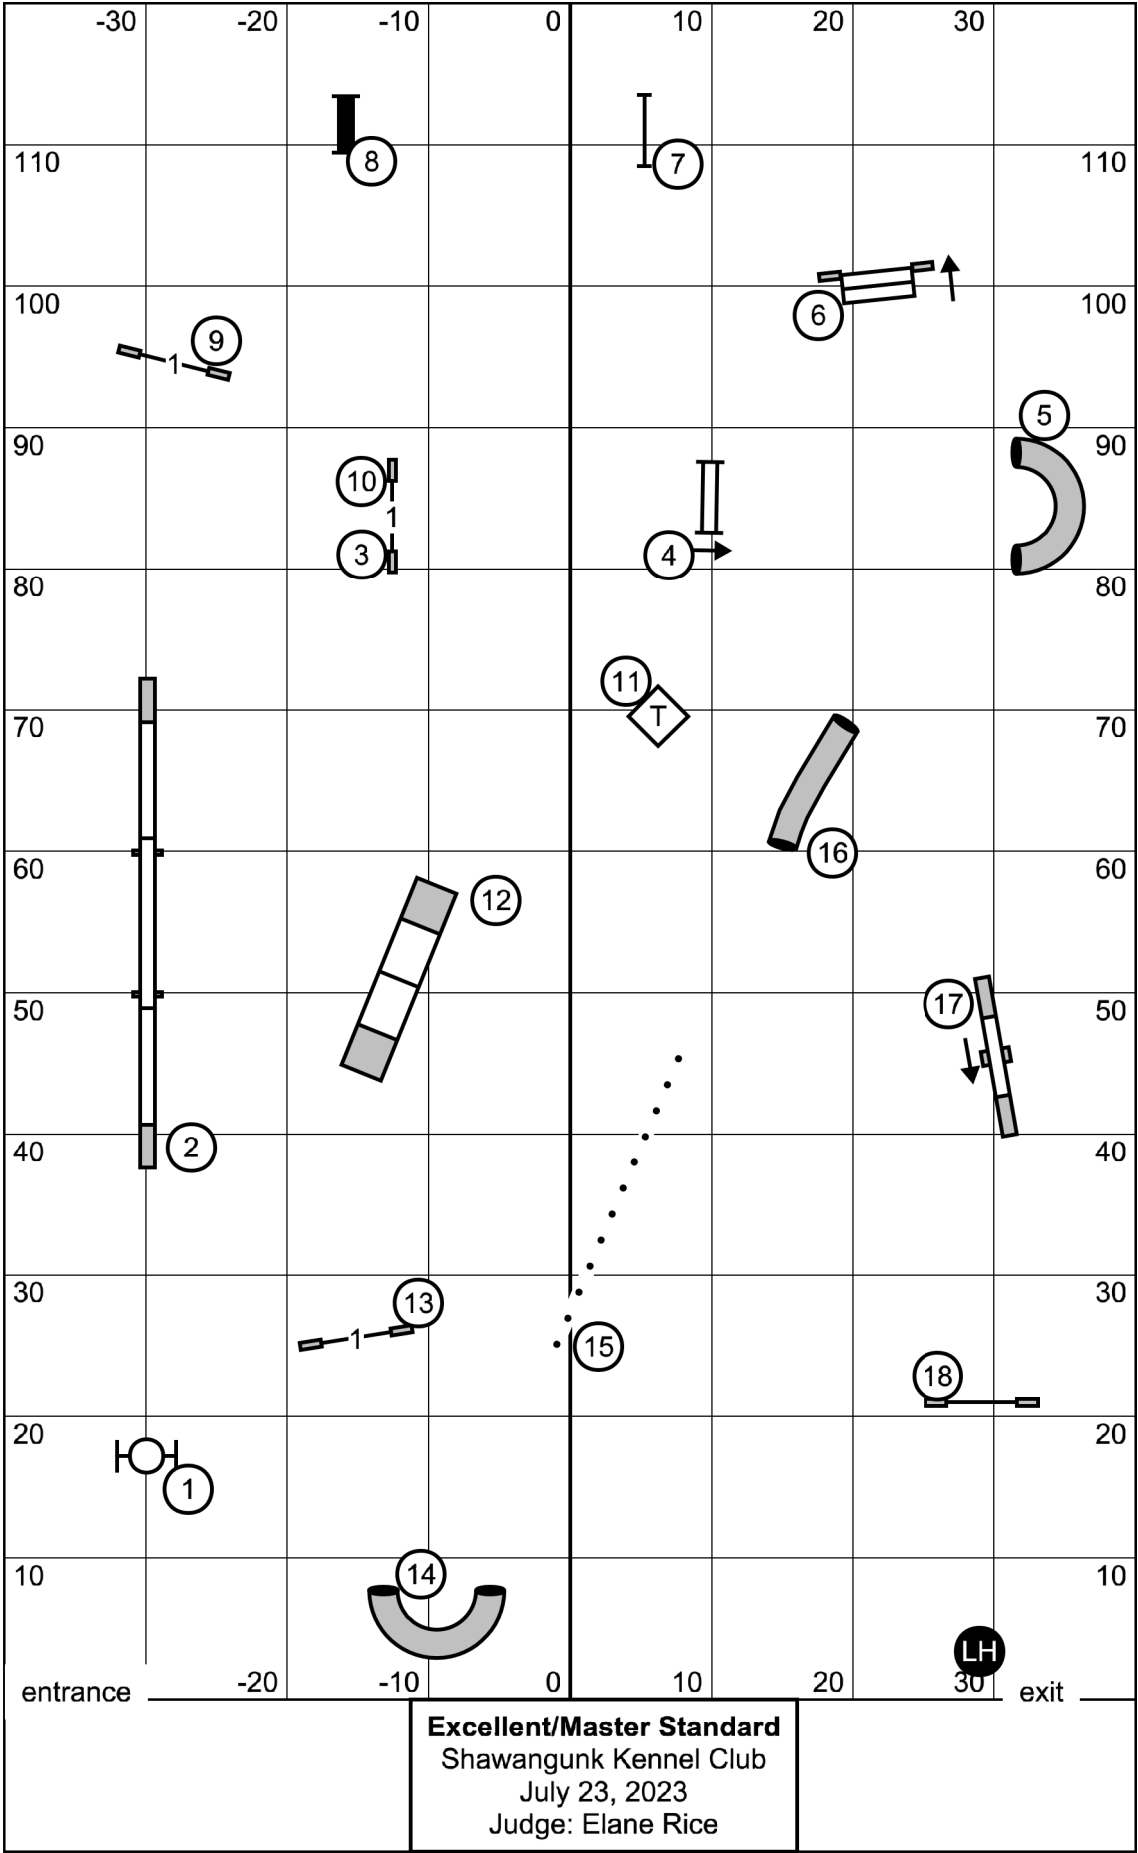

Premier JWW
 Shawangunk Kennel Club
 July 23, 2023
 Judge: Elane Rice

8" (38 sec), 12"/16" (35 sec)
 20"/24"/26"(32 sec)
 Preferred add 3 sec

SEND
 ex/master 7,5,3 (circle)
 open 5,6 or 6,5 (square)in flow
 Novice 5,6 or6,5 (square)in flow
 plus 20 points if bonus complete

60 points to Q Ex/master
 55 points to Q Open
 50 points to Q Novice

FAST all levels
 Shawangunk Kennel Club
 July 23, 2023
 Judge: Elane Rice

Excellent/Master Standard
 Shawangunk Kennel Club
 July 23, 2023
 Judge: Elane Rice