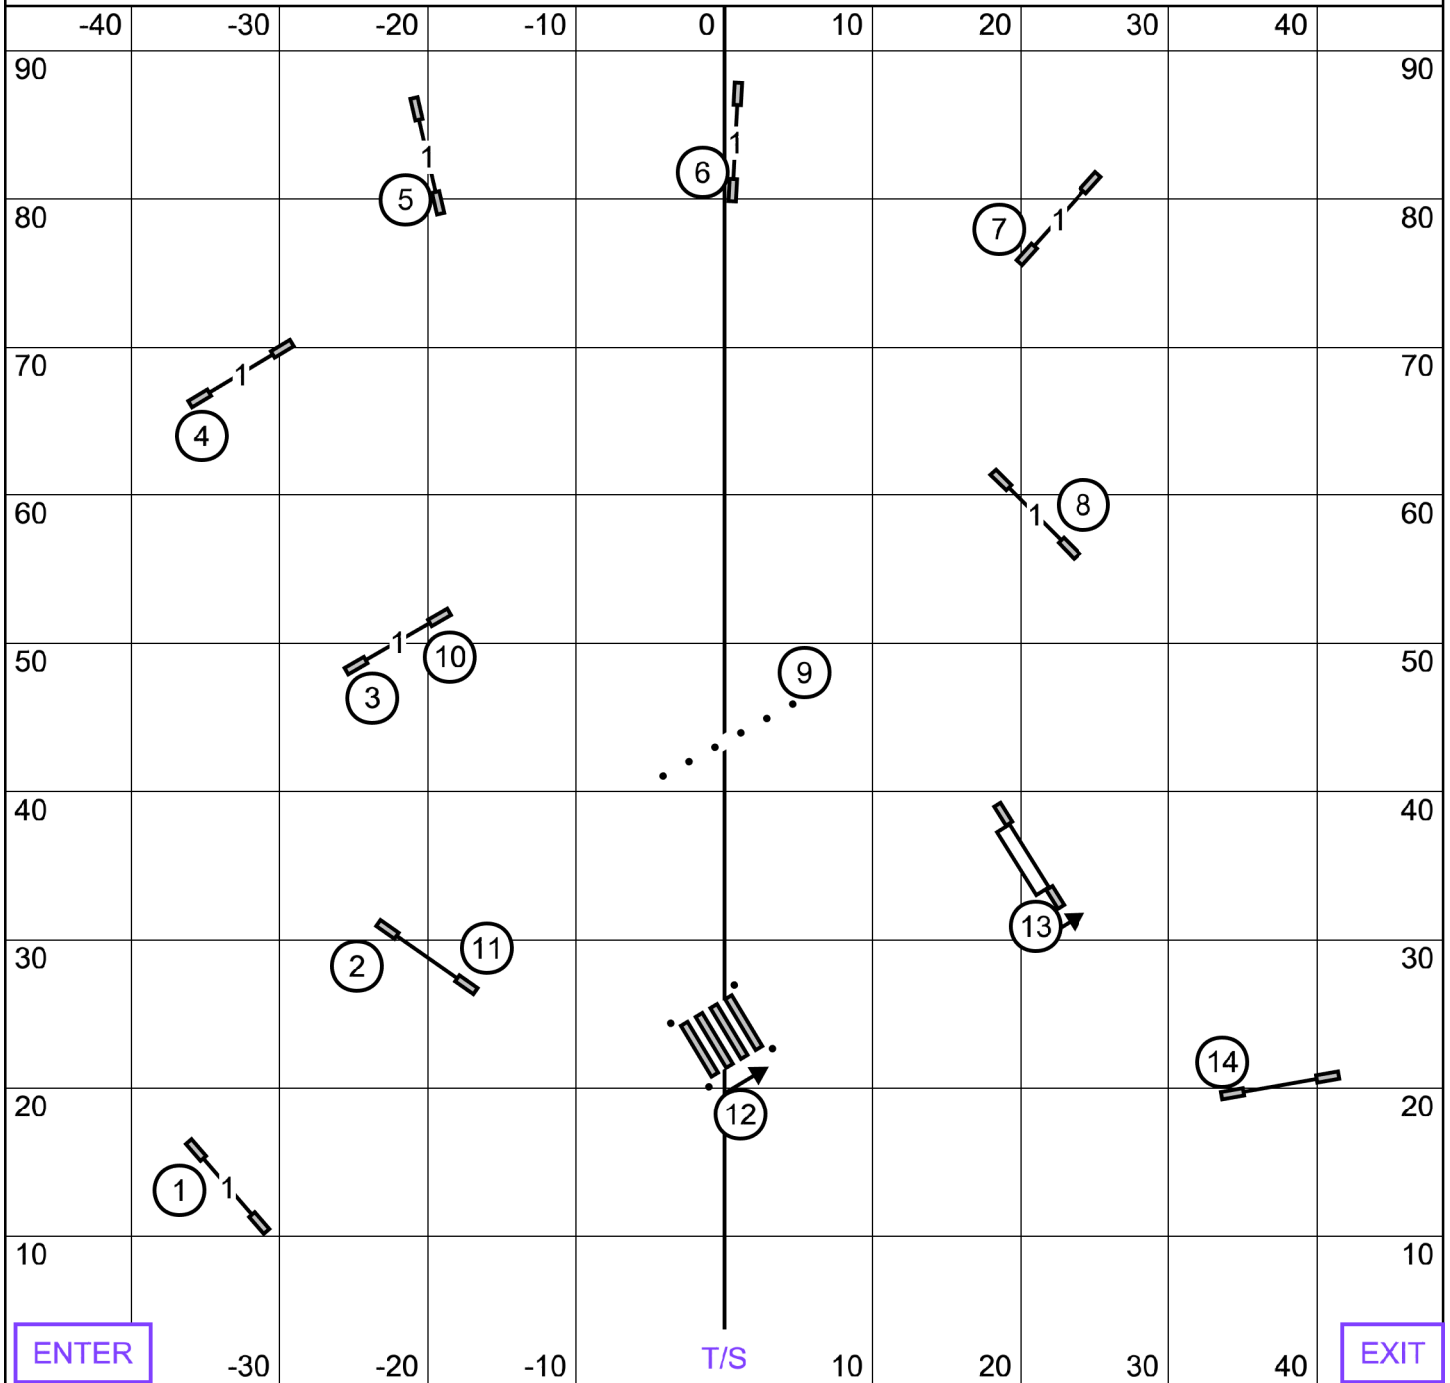

NOVICE JWW

Collie Club of New England
North Smithfield, RI
Saturday, July 22, 2023
Surface - Indoors on Field Turf
Judge - Michelle Persian