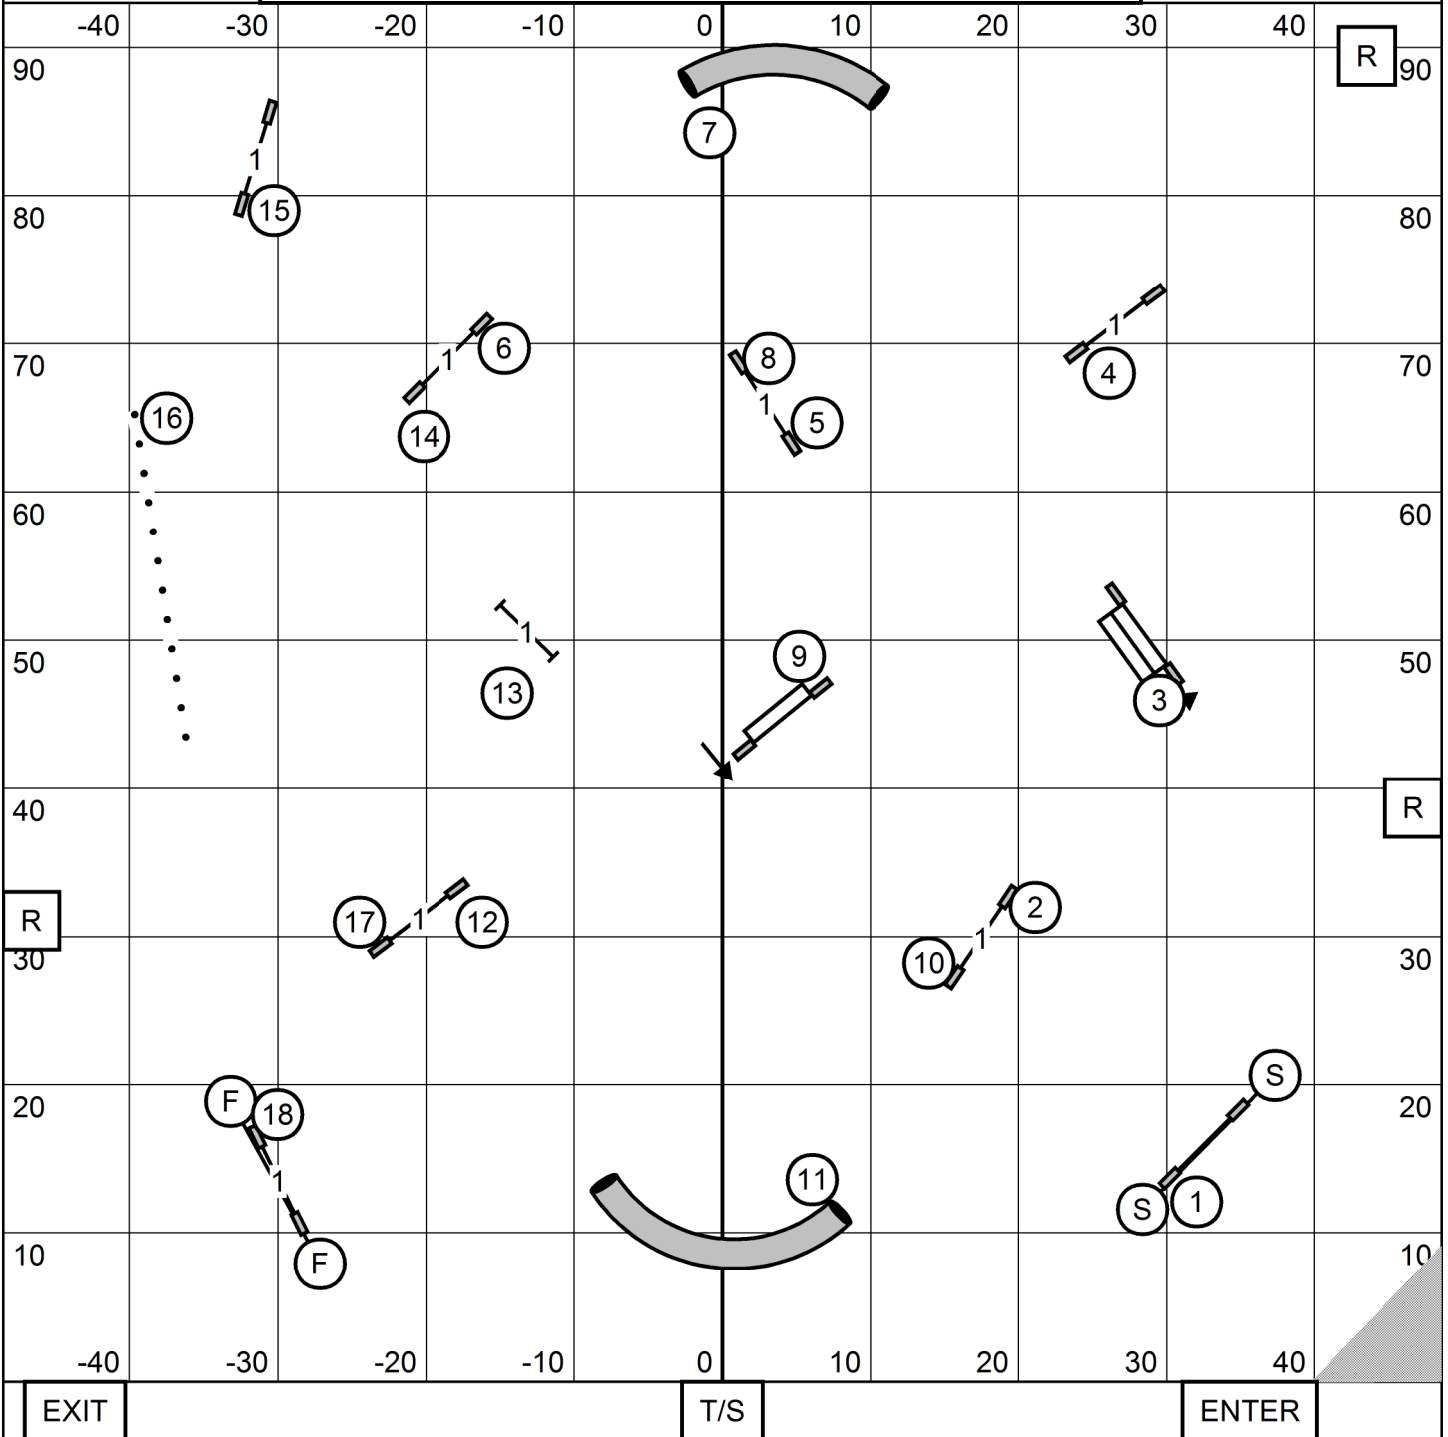

COLLIE CLUB OF NEW ENGLAND
WIDE WORLD OF INDOOR SPORTS, NORTH SMITHFIELD RI
SATURDAY JULY 22, 2023
MASTER/EXCELLENT JWW
JUDGE: SHERRY JEFFERSON