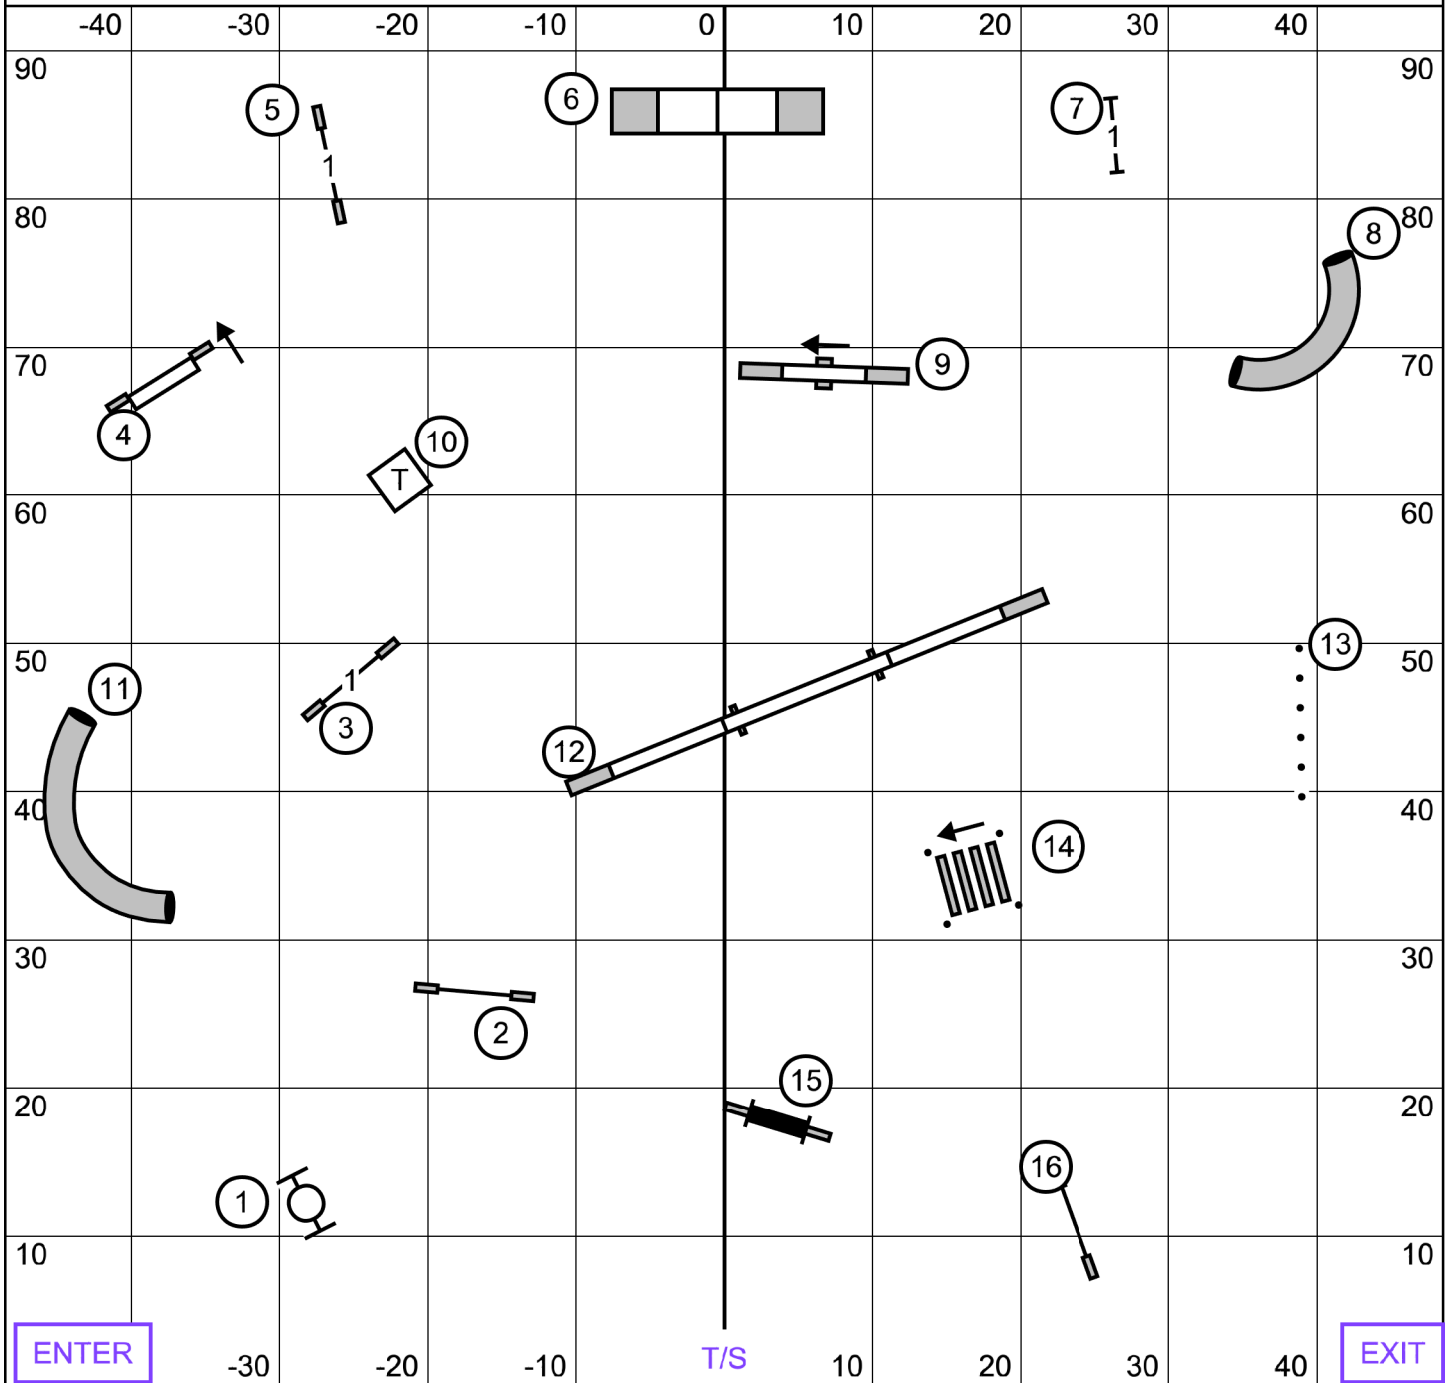

NOVICE STANDARD

Collie Club of New England
North Smithfield, RI
Saturday, July 22, 2023
Surface - Indoors on Field Turf
Judge - Michelle Persian