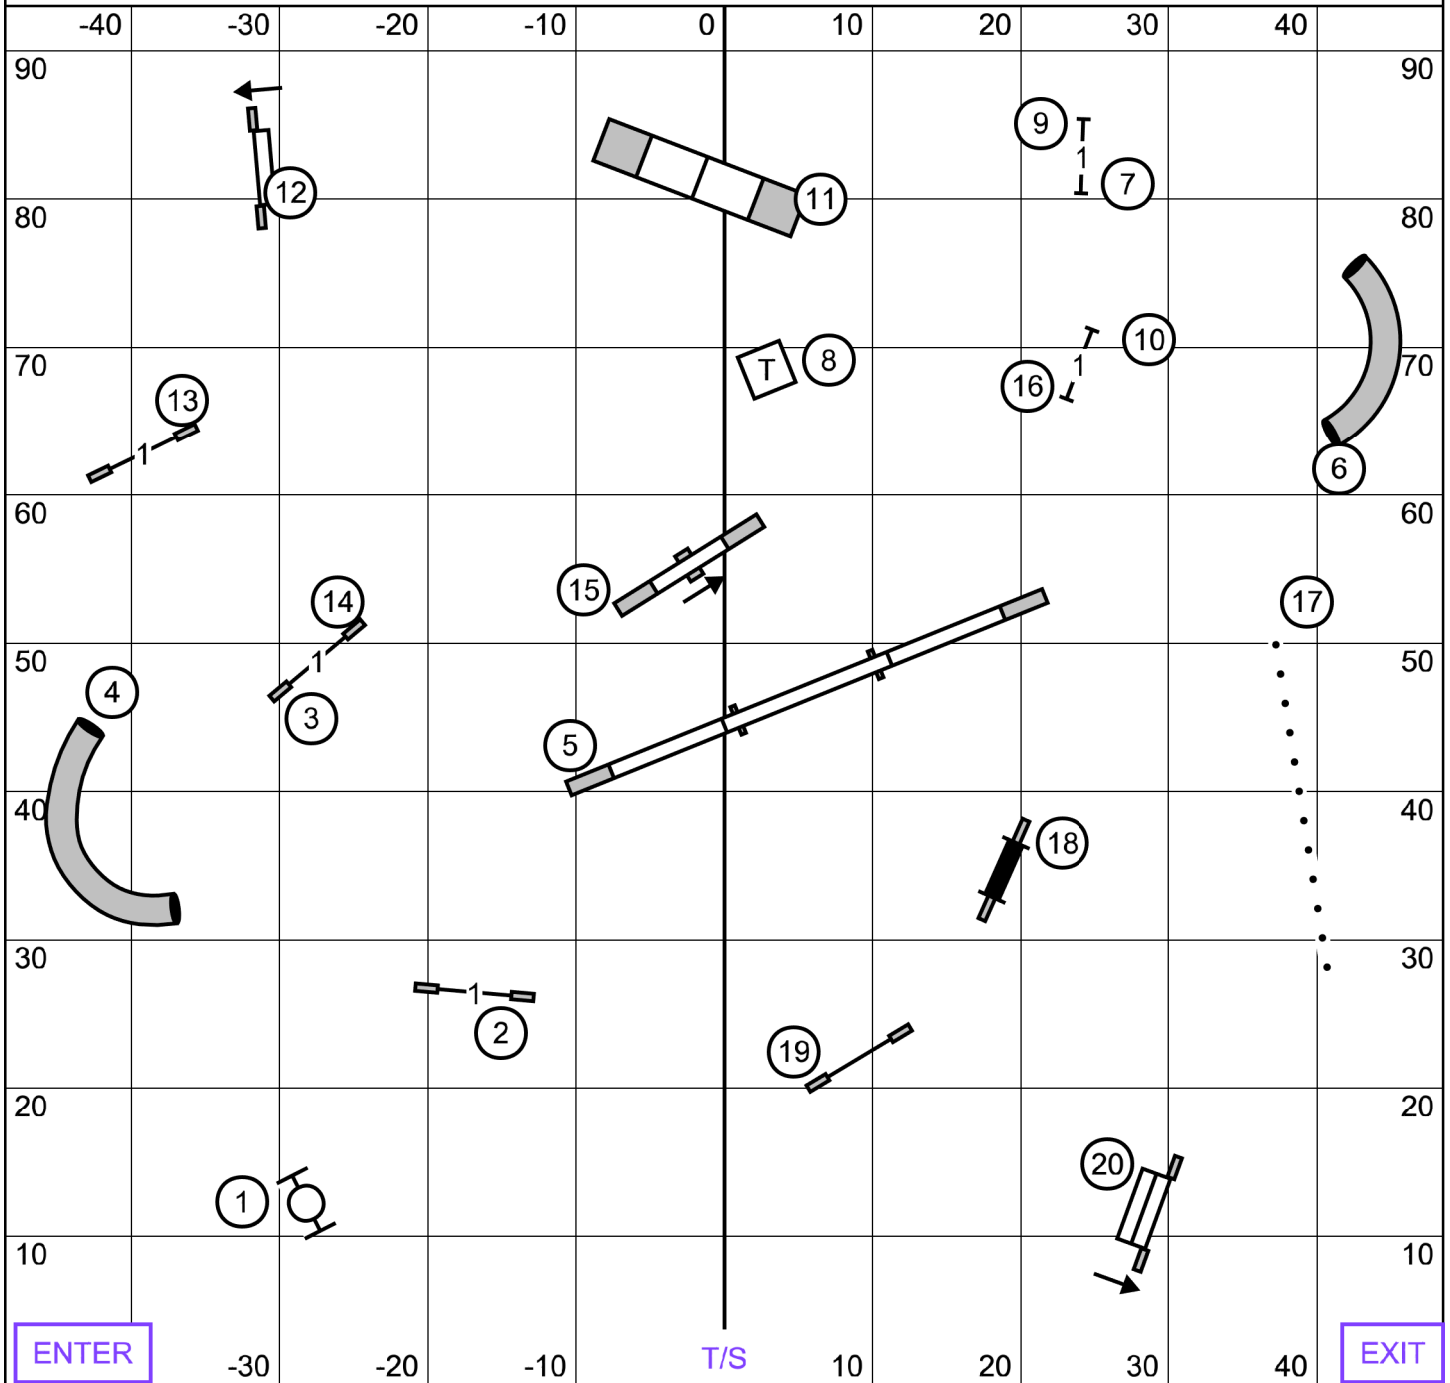

# EXCELLENT/MASTER STANDARD

Collie Club of New England  
North Smithfield, RI  
Saturday, July 22, 2023  
Surface - Indoors on Field Turf  
Judge - Michelle Persian