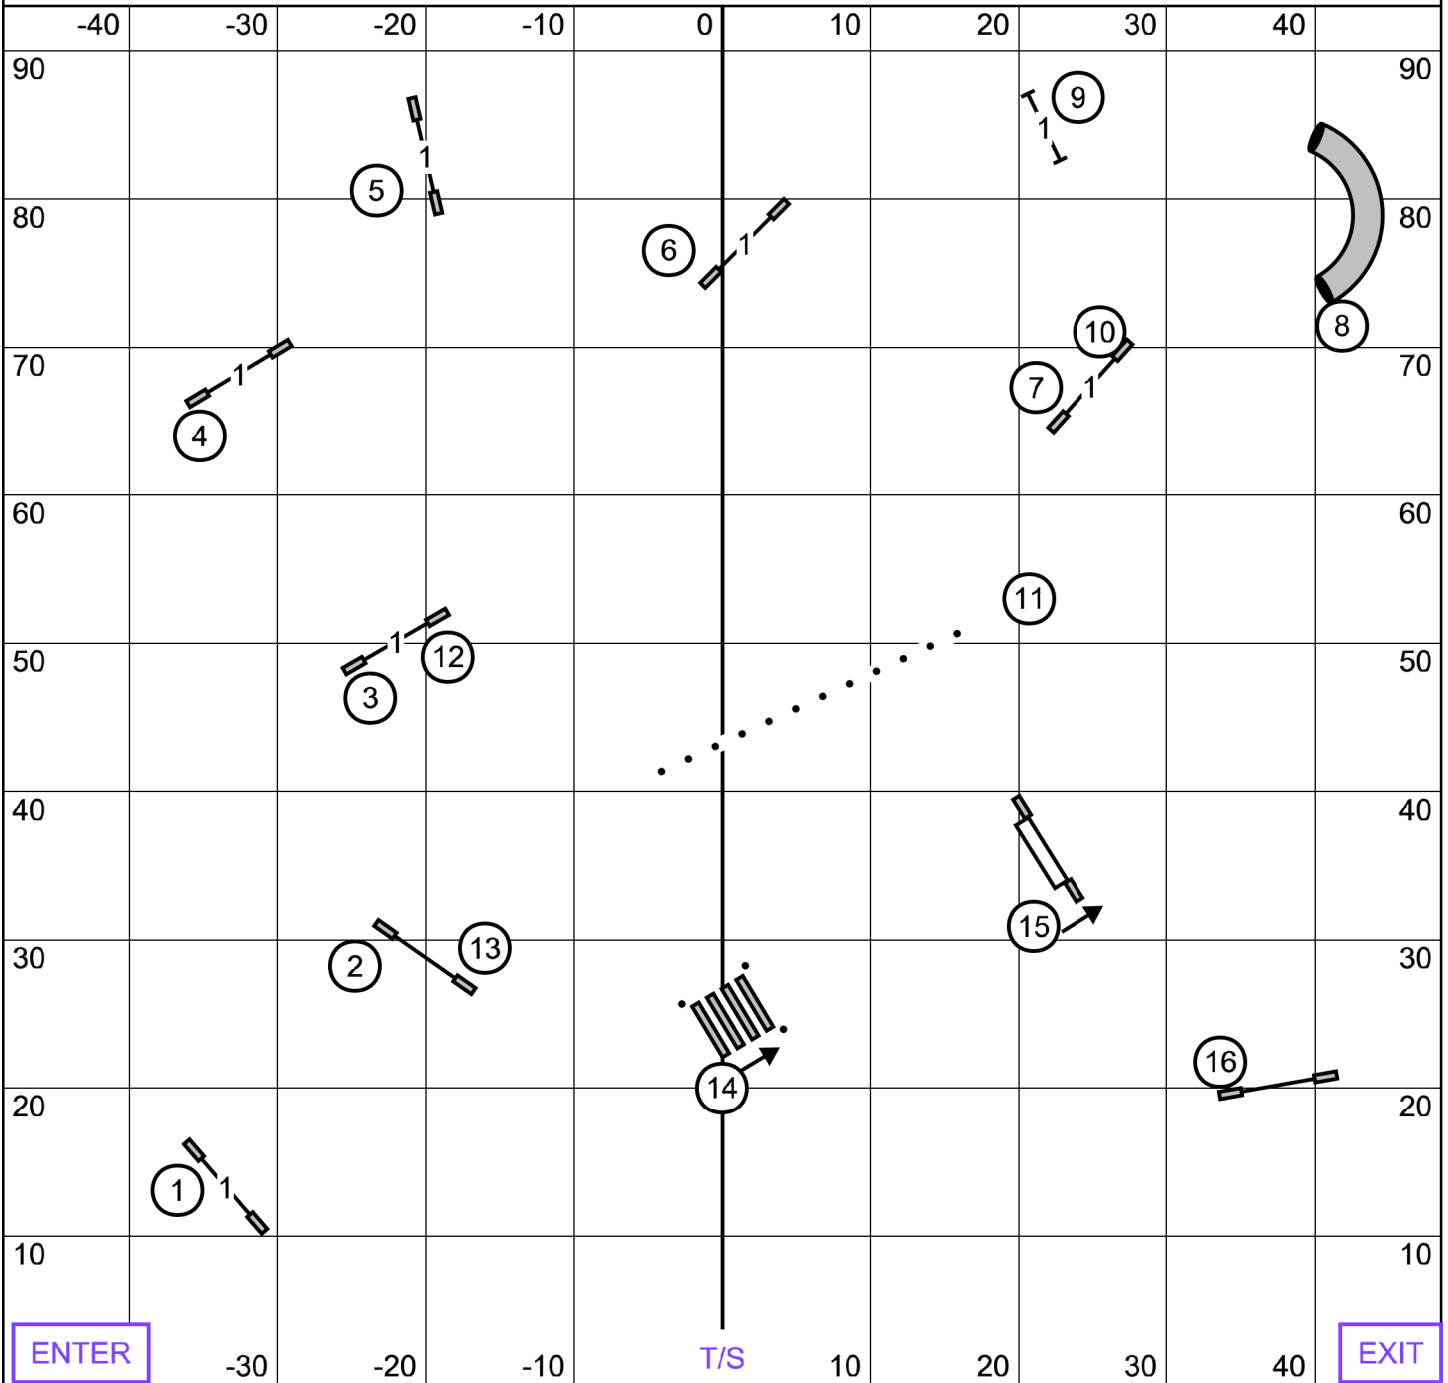

OPEN JWW

Collie Club of New England
North Smithfield, RI
Saturday, July 22, 2023
Surface - Indoors on Field Turf
Judge - Michelle Persian