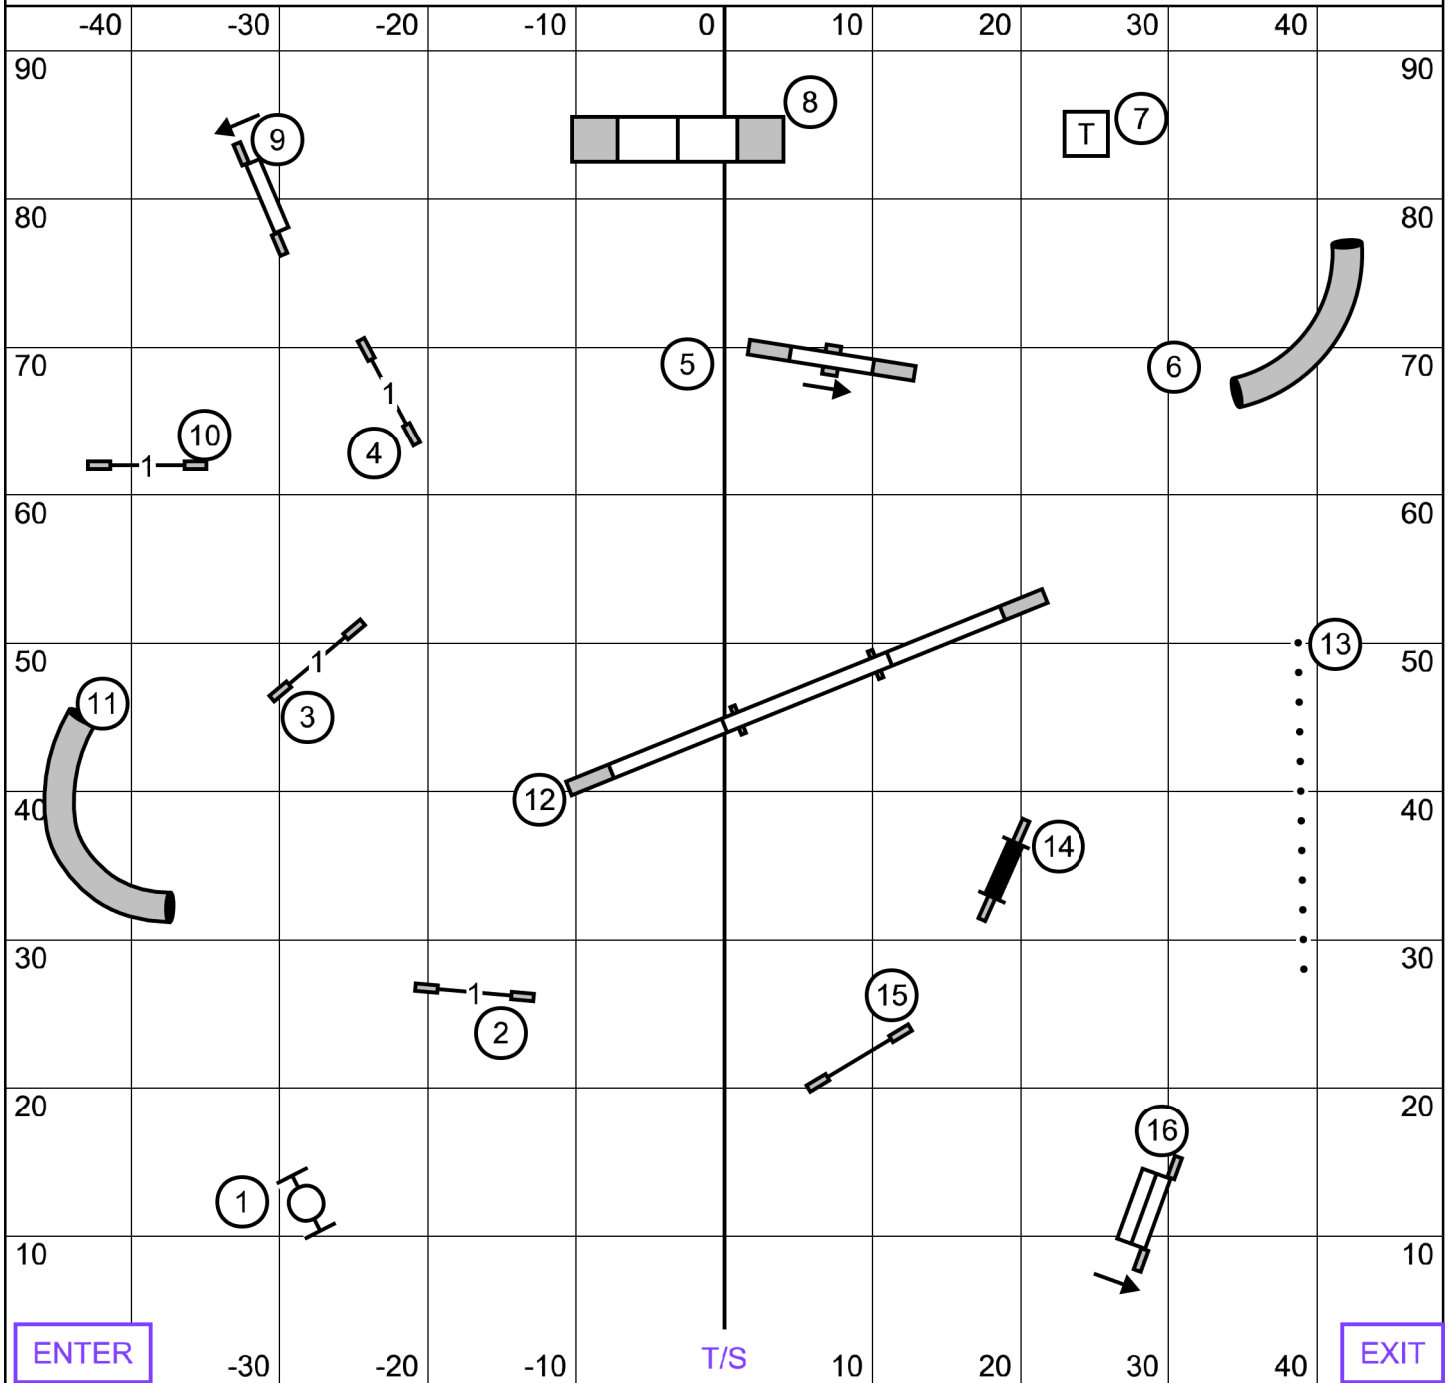

OPEN STANDARD

Collie Club of New England
North Smithfield, RI
Saturday, July 22, 2023
Surface - Indoors on Field Turf
Judge - Michelle Persian