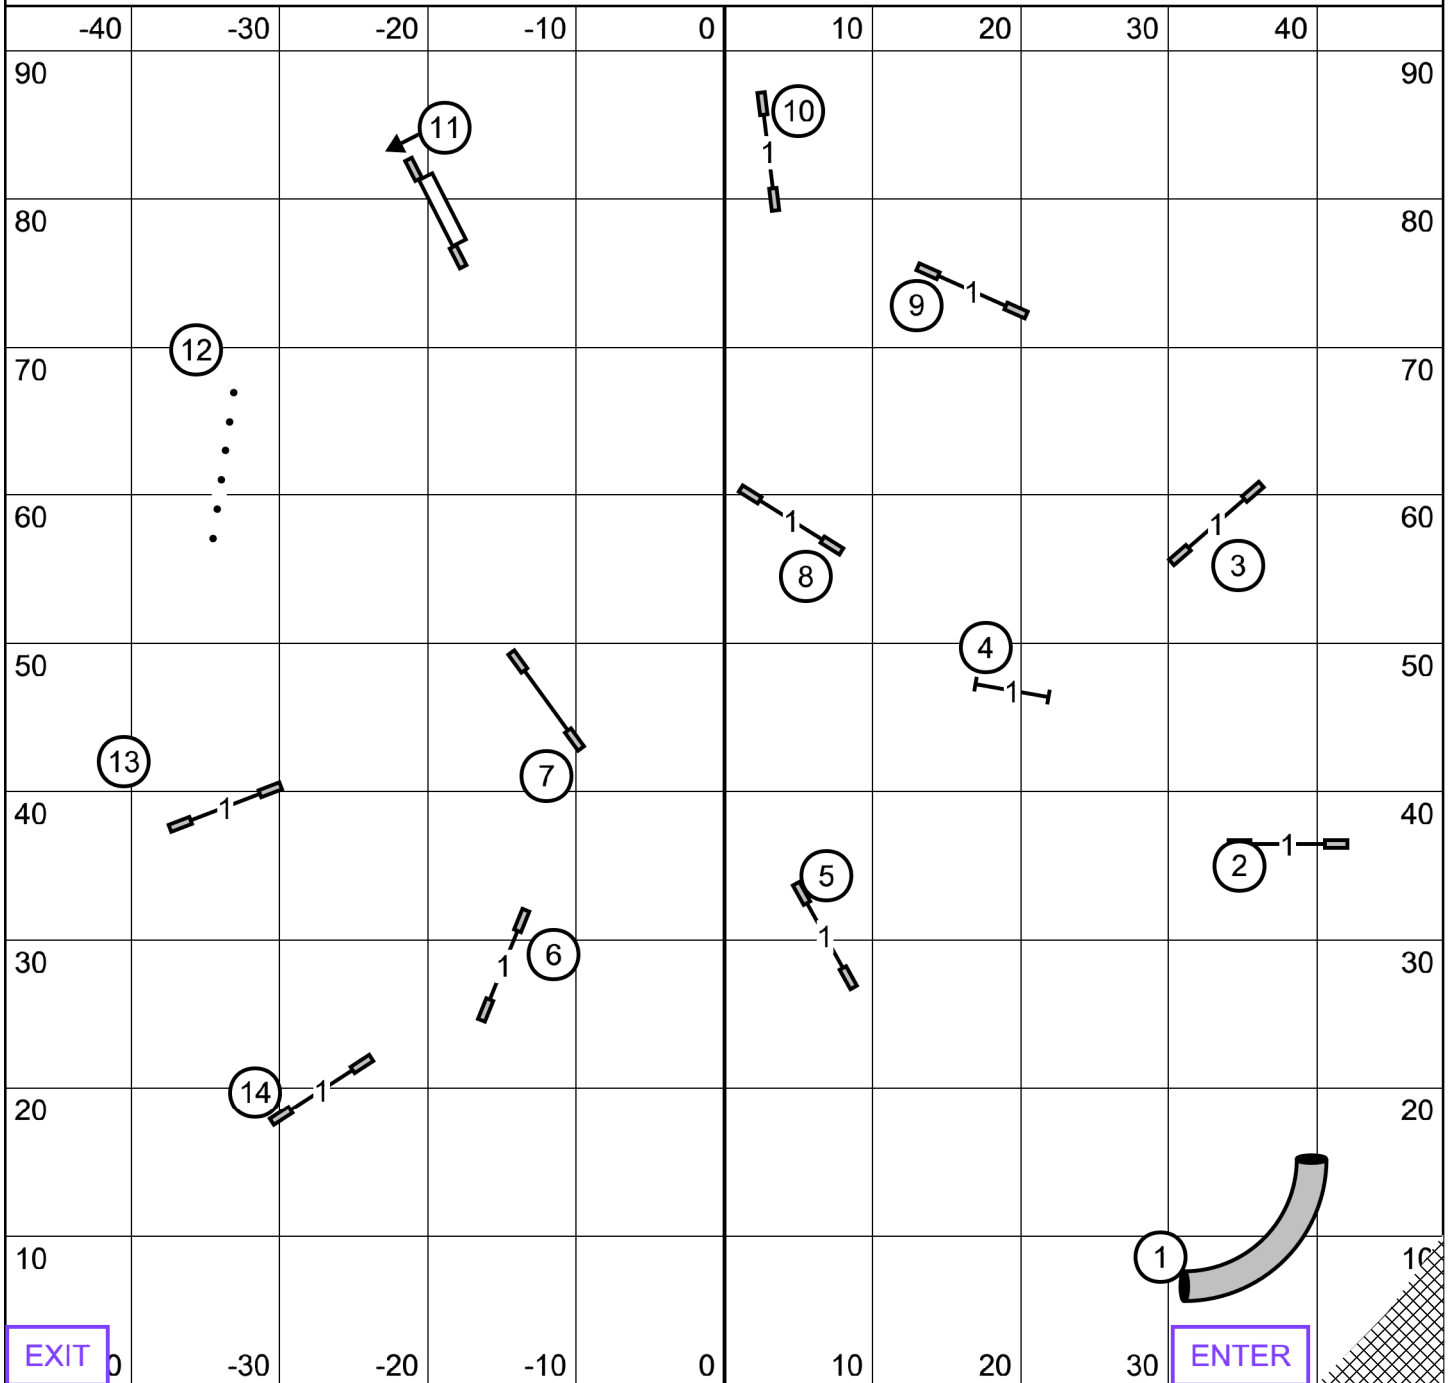

NOVICE JWW

Collie Club of New England
North Smithfield, RI
Sunday, July 23, 2023
Surface - Indoors on Field Turf
Judge - Michelle Persian