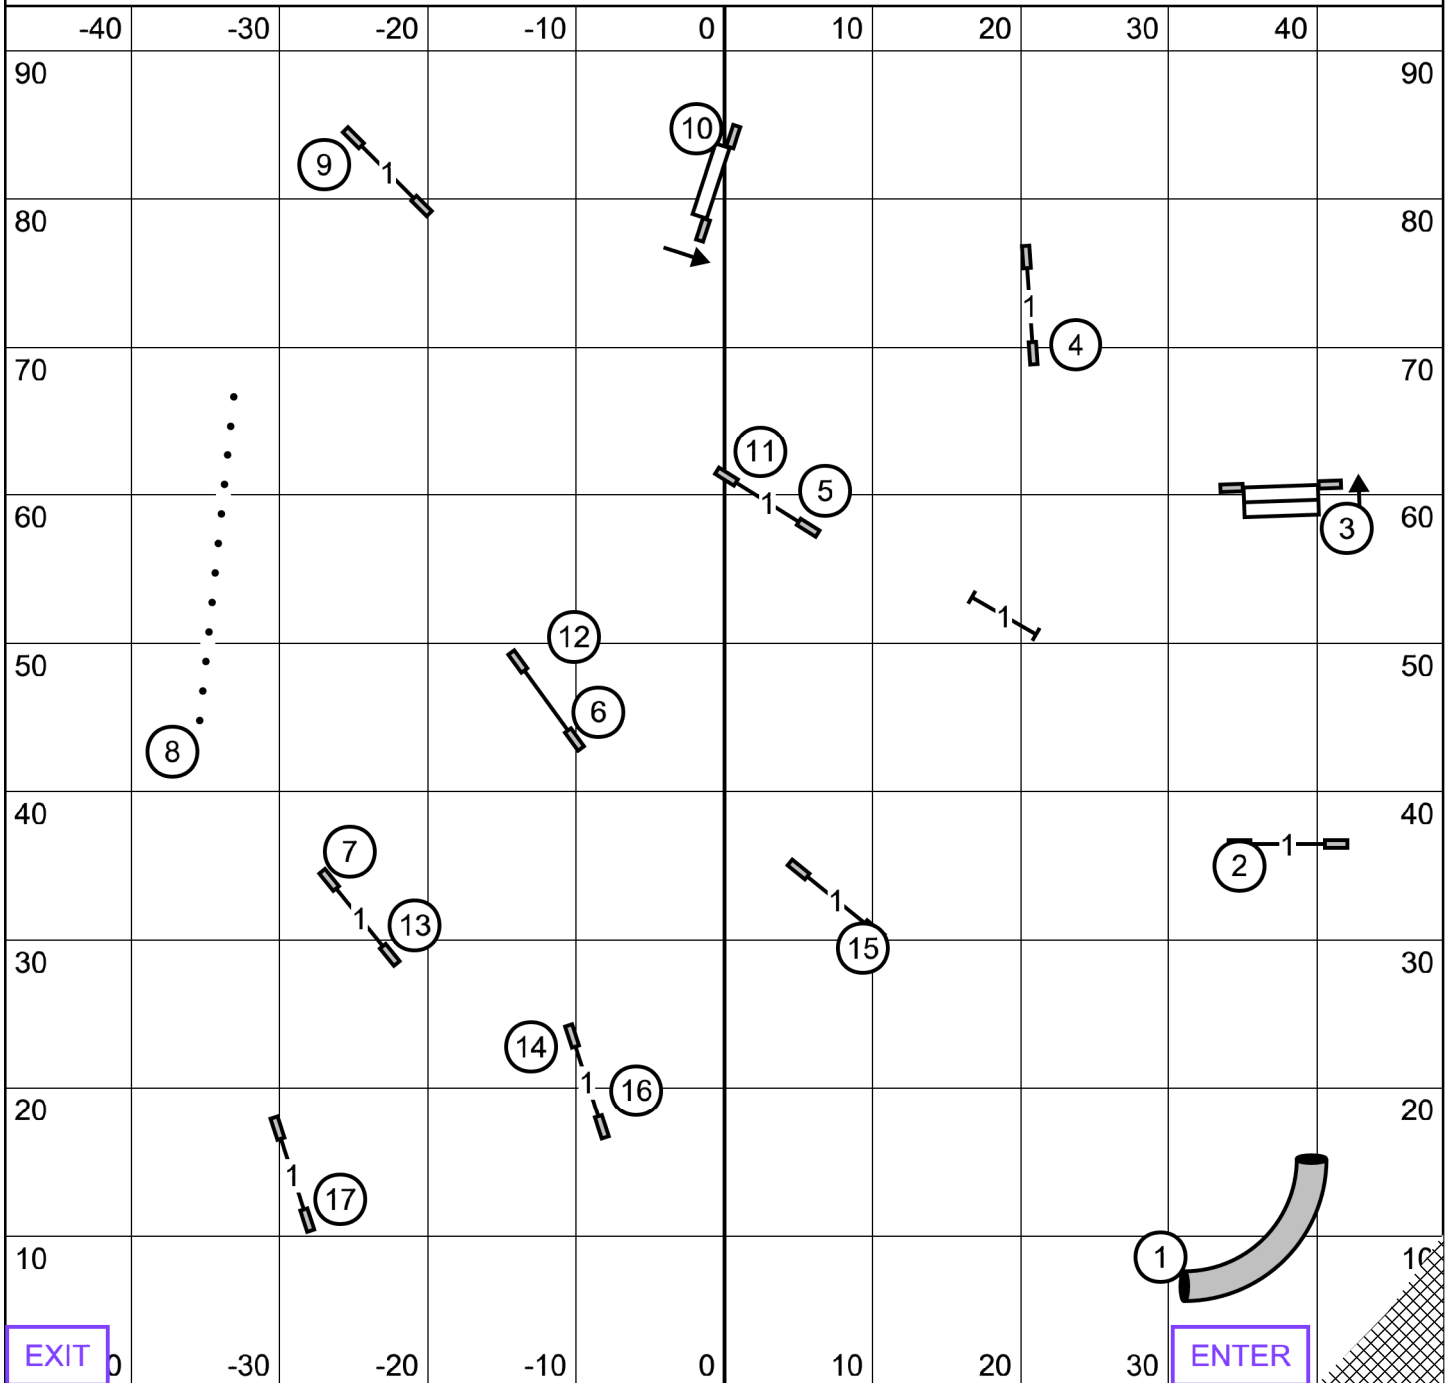

OPEN JWW

Collie Club of New England
North Smithfield, RI
Sunday, July 23, 2023
Surface - Indoors on Field Turf
Judge - Michelle Persian