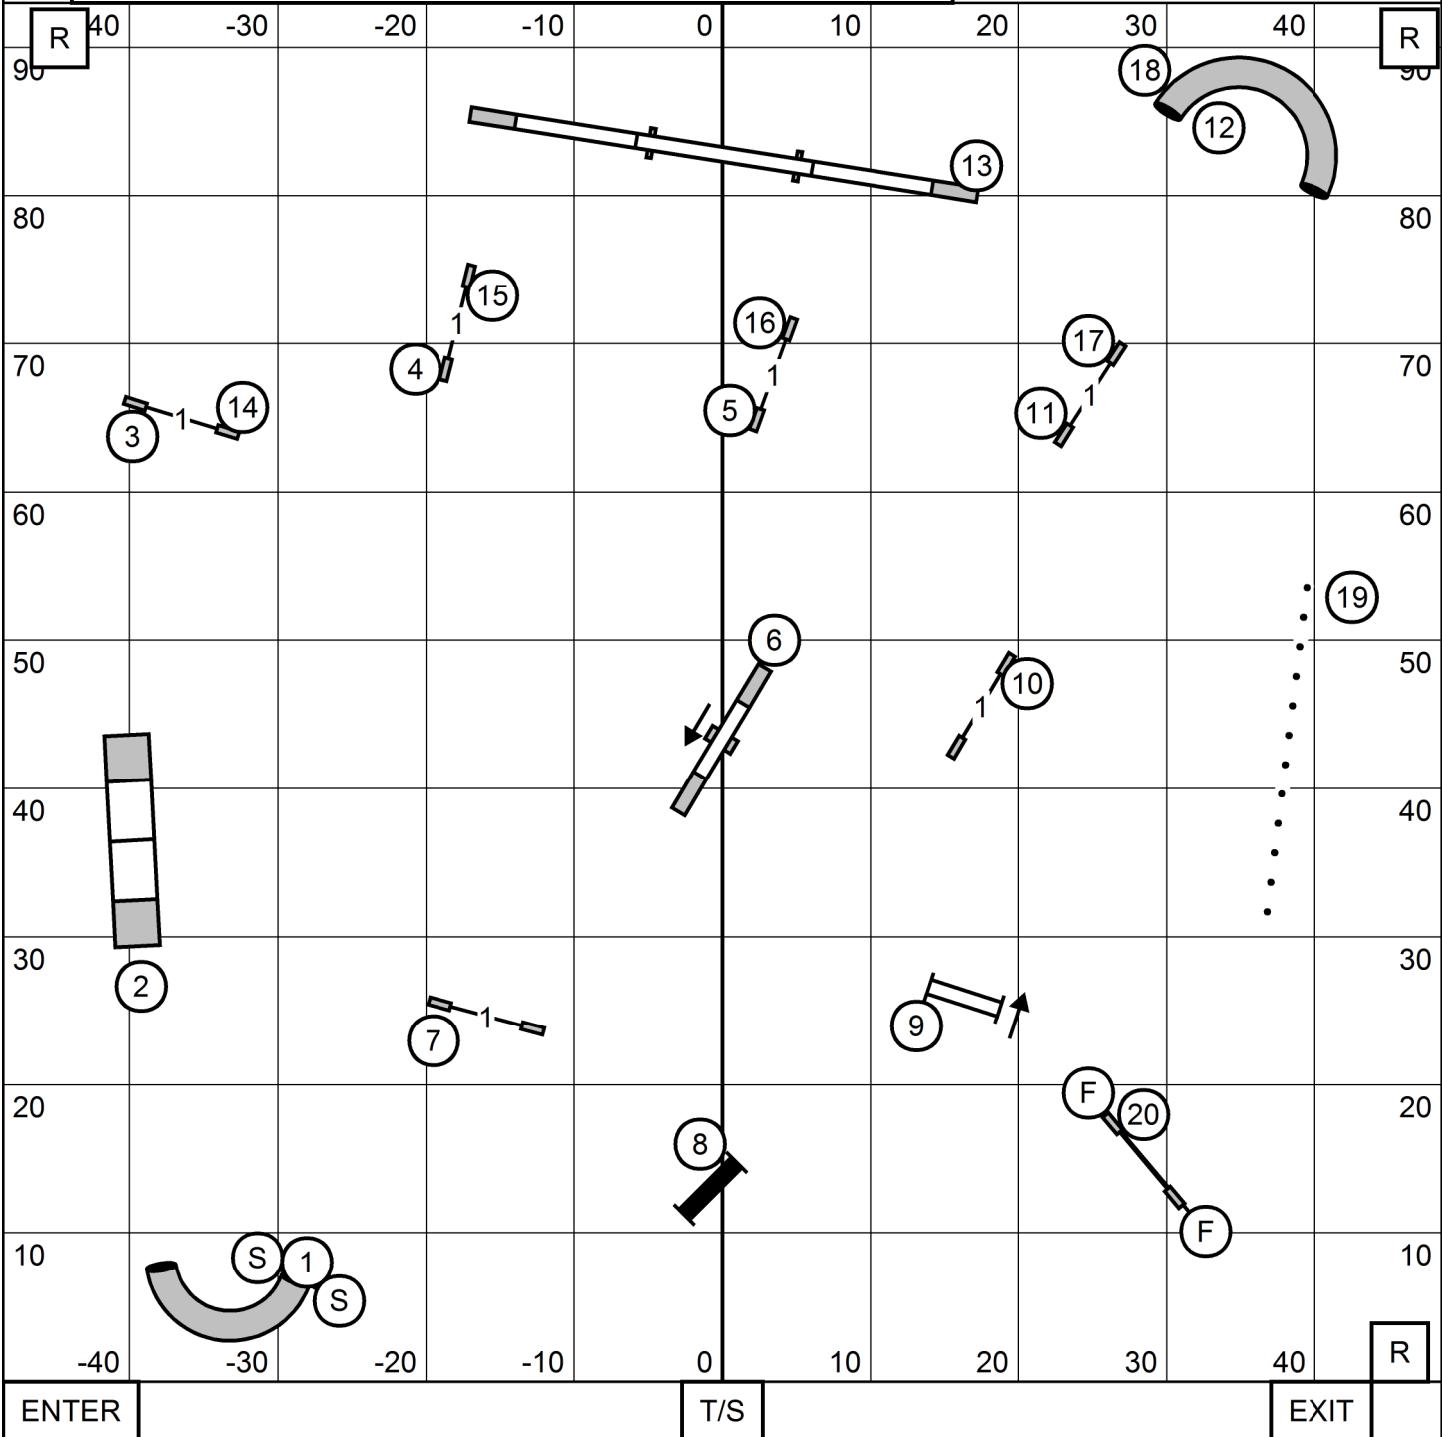

COLLIE CLUB OF NEW ENGLAND
 WIDE WORLD OF INDOOR SPORTS, NORTH SMITHFIELD RI
 SUNDAY JULY 23, 2023
PREMIER STANDARD
 JUDGE: SHERRY JEFFERSON

COLLIE CLUB OF NEW ENGLAND
 WIDE WORLD OF INDOOR SPORTS, NORTH SMITHFIELD RI
 SUNDAY JULY 23, 2023
MASTER/EXCELLENT STANDARD
 JUDGE: SHERRY JEFFERSON