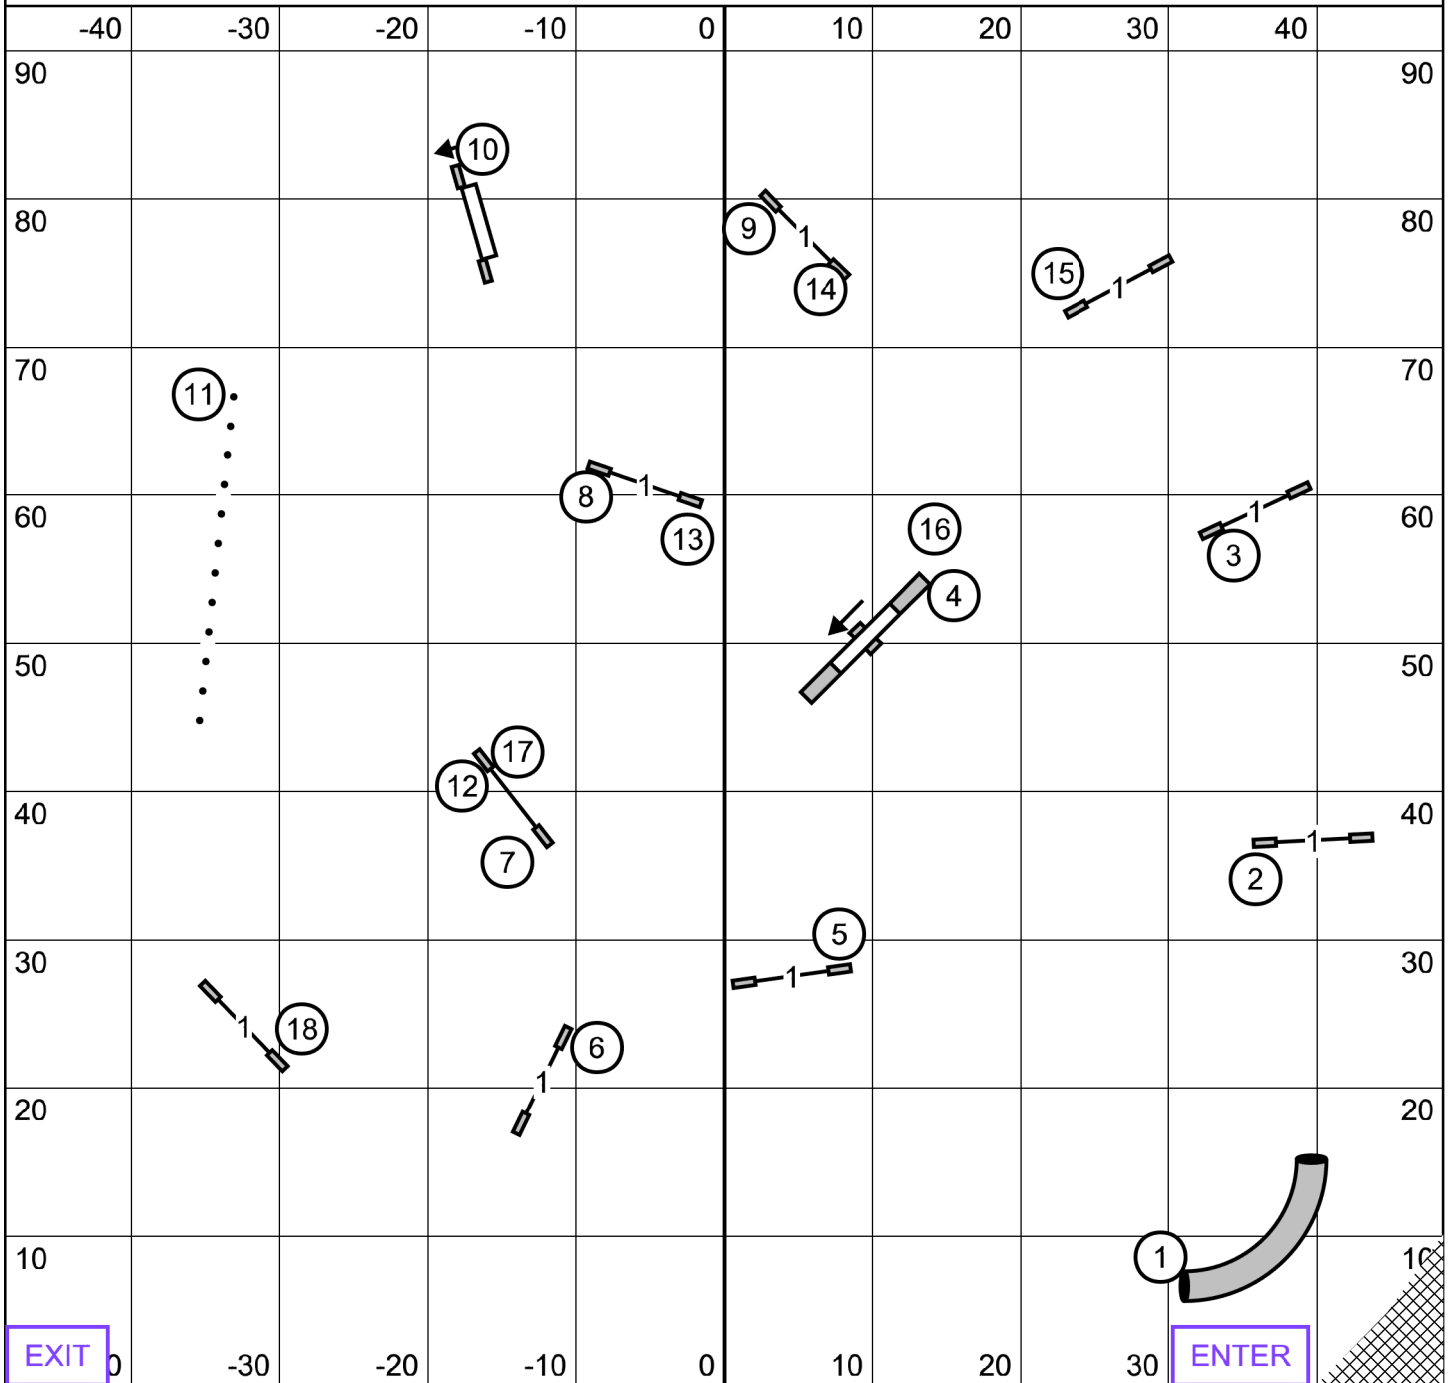

TIME 2 BEAT

Collie Club of New England
North Smithfield, RI
Sunday, July 23, 2023
Surface - Indoors on Field Turf
Judge - Michelle Persian