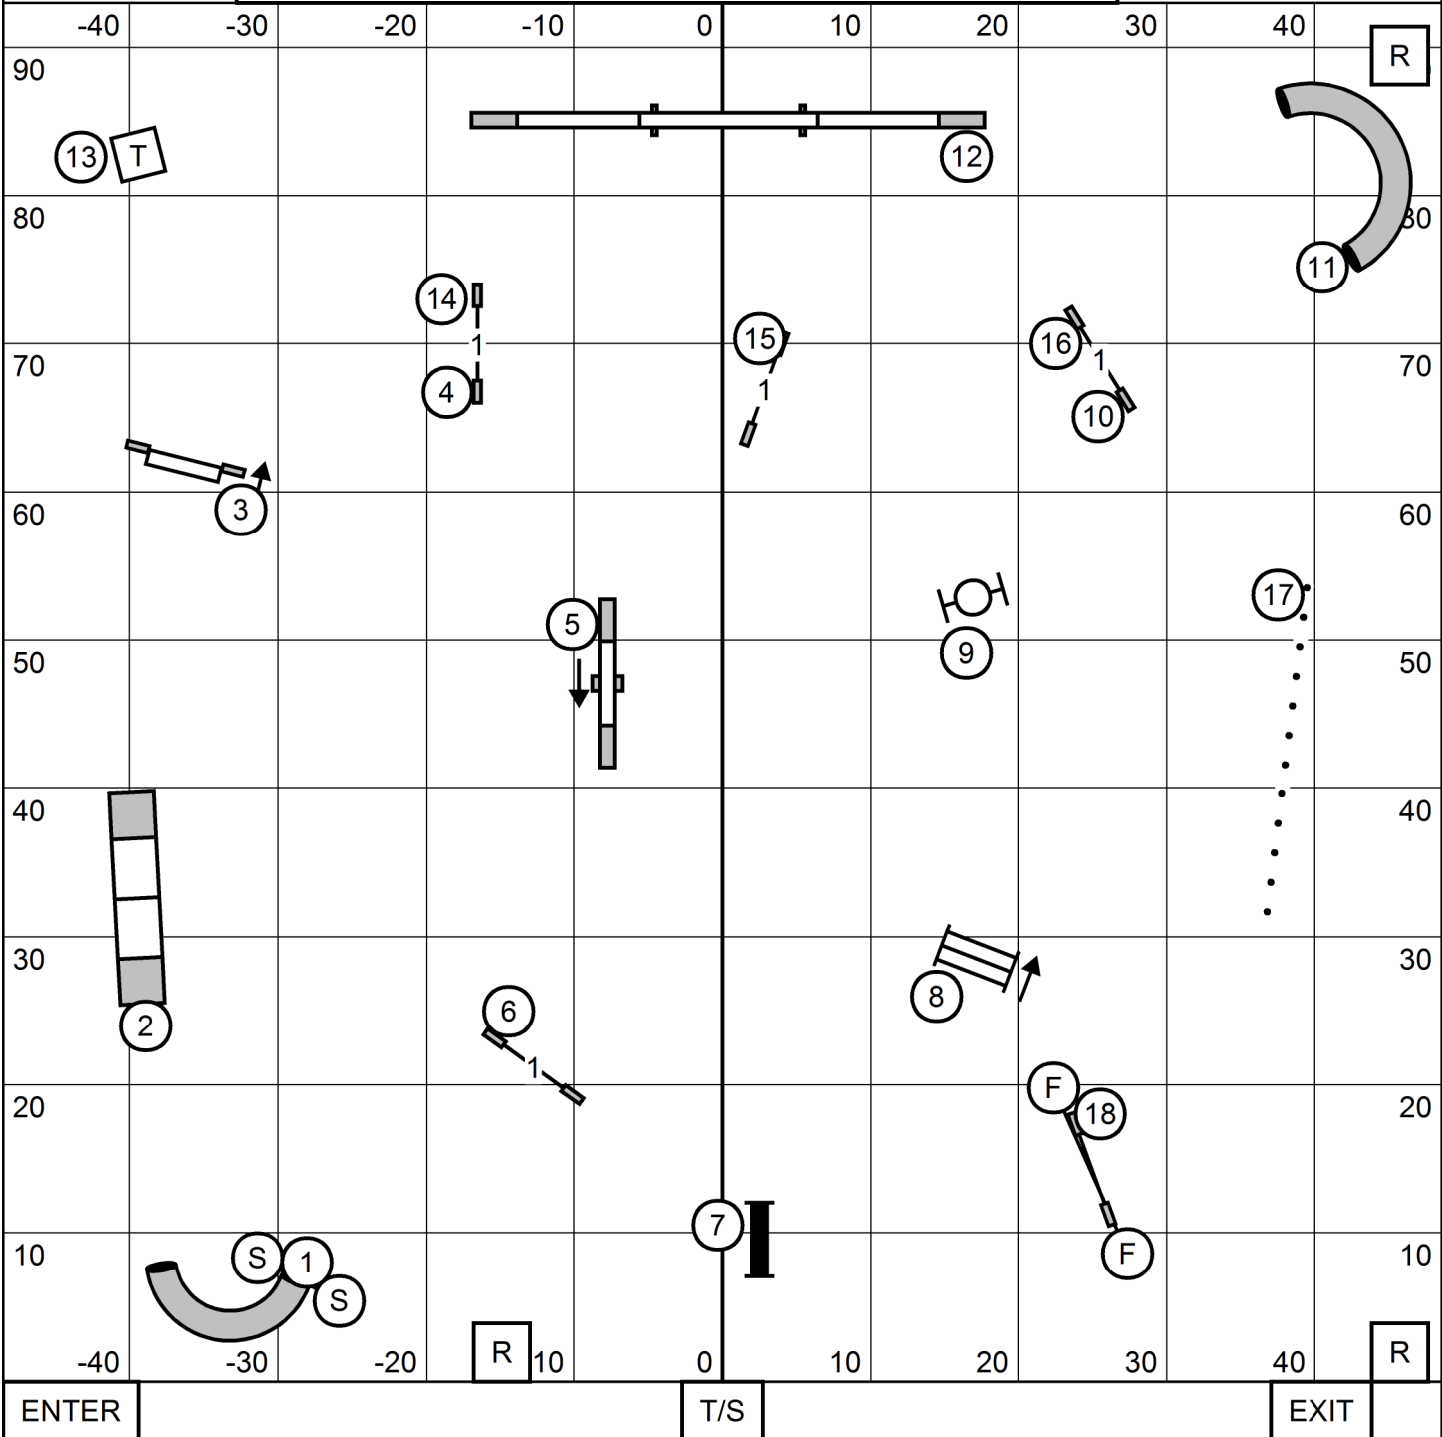

COLLIE CLUB OF NEW ENGLAND
WIDE WORLD OF INDOOR SPORTS, NORTH SMITHFIELD RI
SUNDAY JULY 23, 2023
OPEN STANDARD
JUDGE: SHERRY JEFFERSON