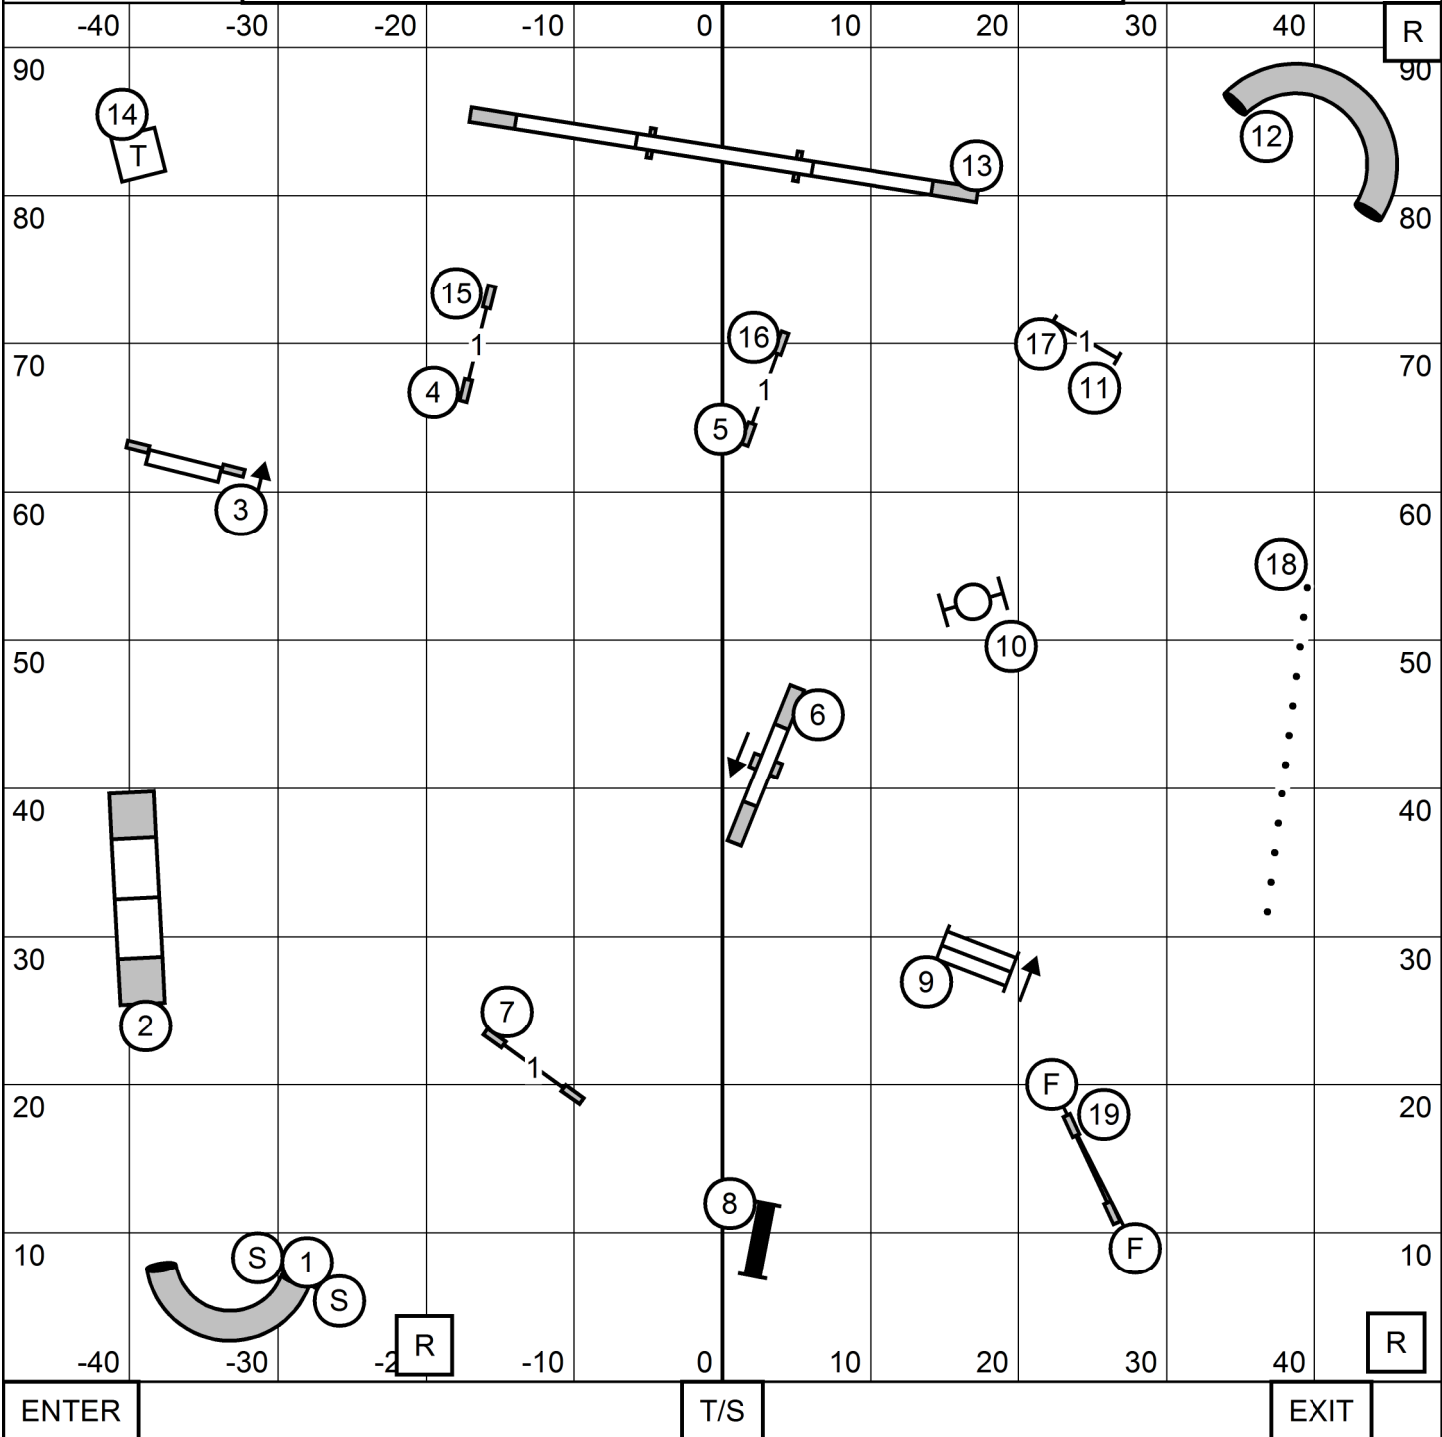

COLLIE CLUB OF NEW ENGLAND
 WIDE WORLD OF INDOOR SPORTS, NORTH SMITHFIELD RI
 SUNDAY JULY 23, 2023
PREMIER STANDARD
 JUDGE: SHERRY JEFFERSON

COLLIE CLUB OF NEW ENGLAND
 WIDE WORLD OF INDOOR SPORTS, NORTH SMITHFIELD RI
 SUNDAY JULY 23, 2023
MASTER/EXCELLENT STANDARD
 JUDGE: SHERRY JEFFERSON