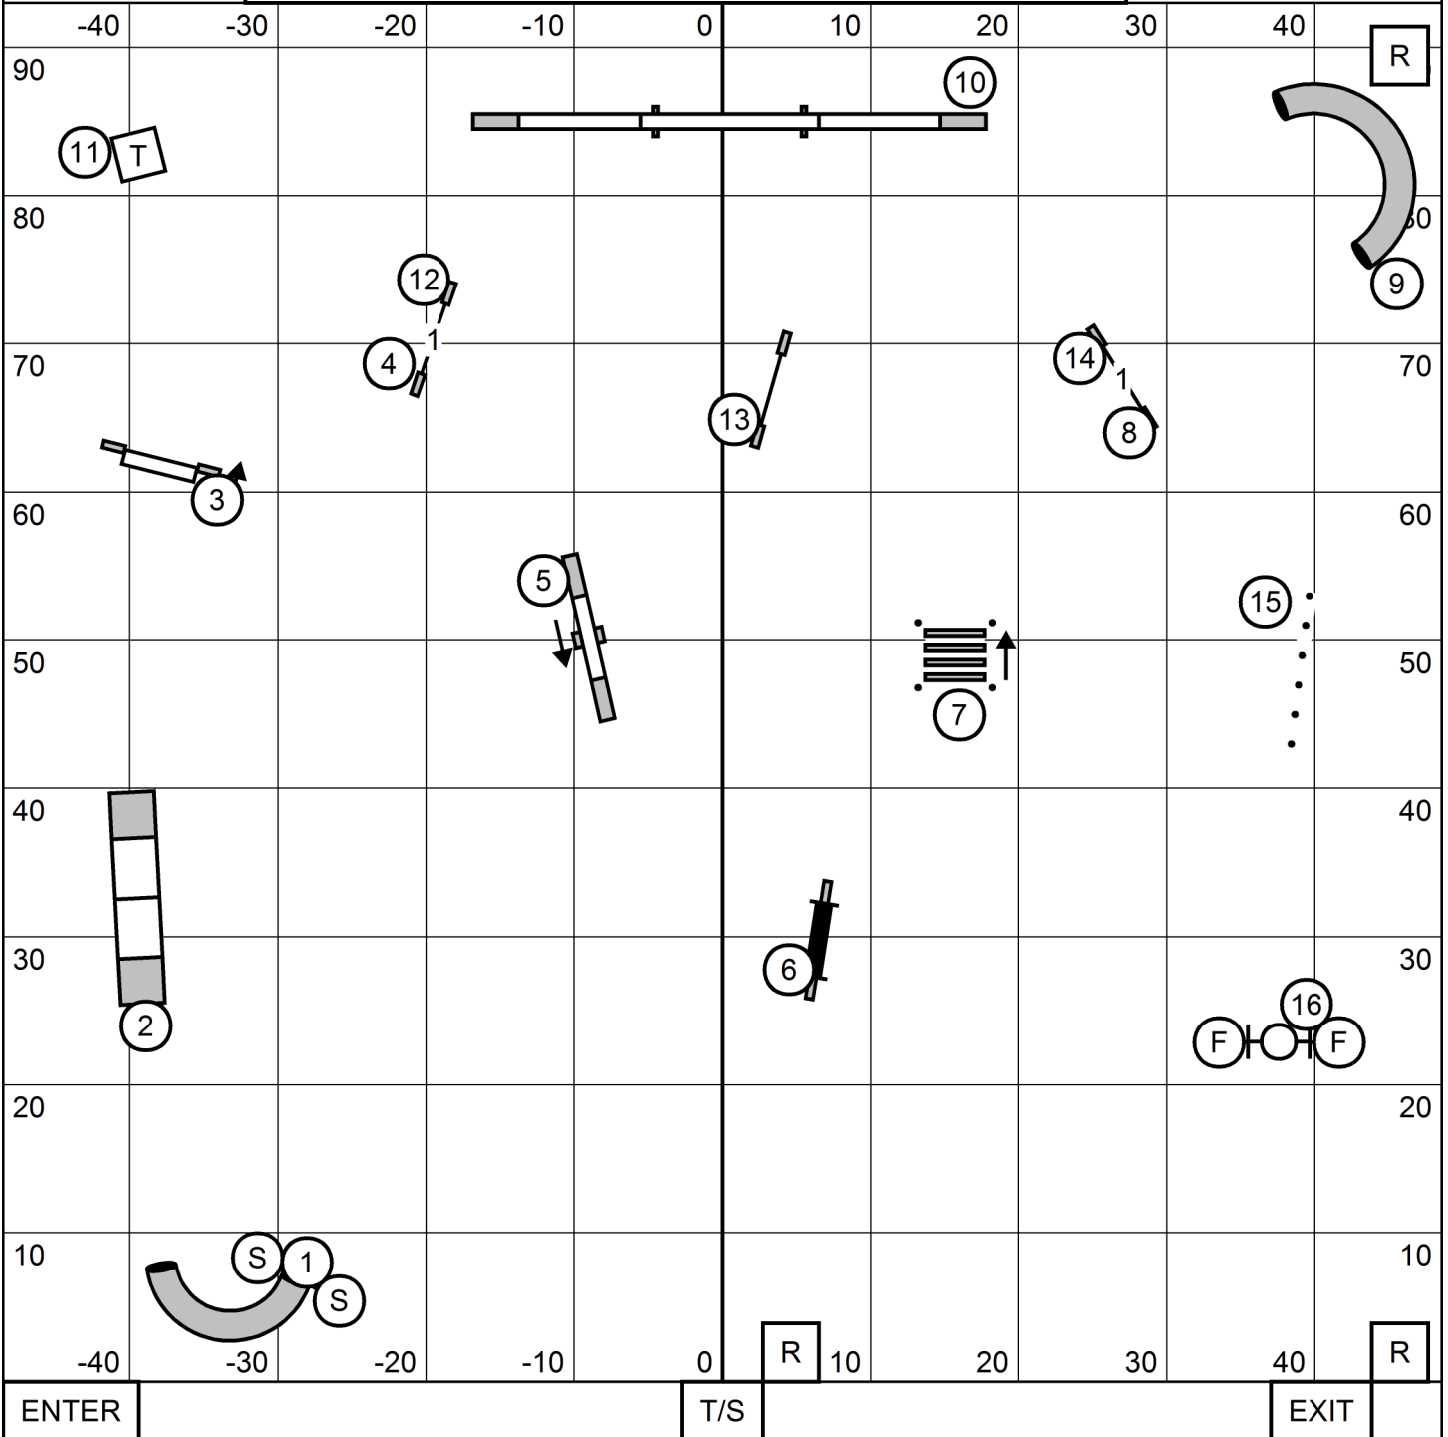

COLLIE CLUB OF NEW ENGLAND
WIDE WORLD OF INDOOR SPORTS, NORTH SMITHFIELD RI
SUNDAY JULY 23, 2023
NOVICE STANDARD
JUDGE: SHERRY JEFFERSON