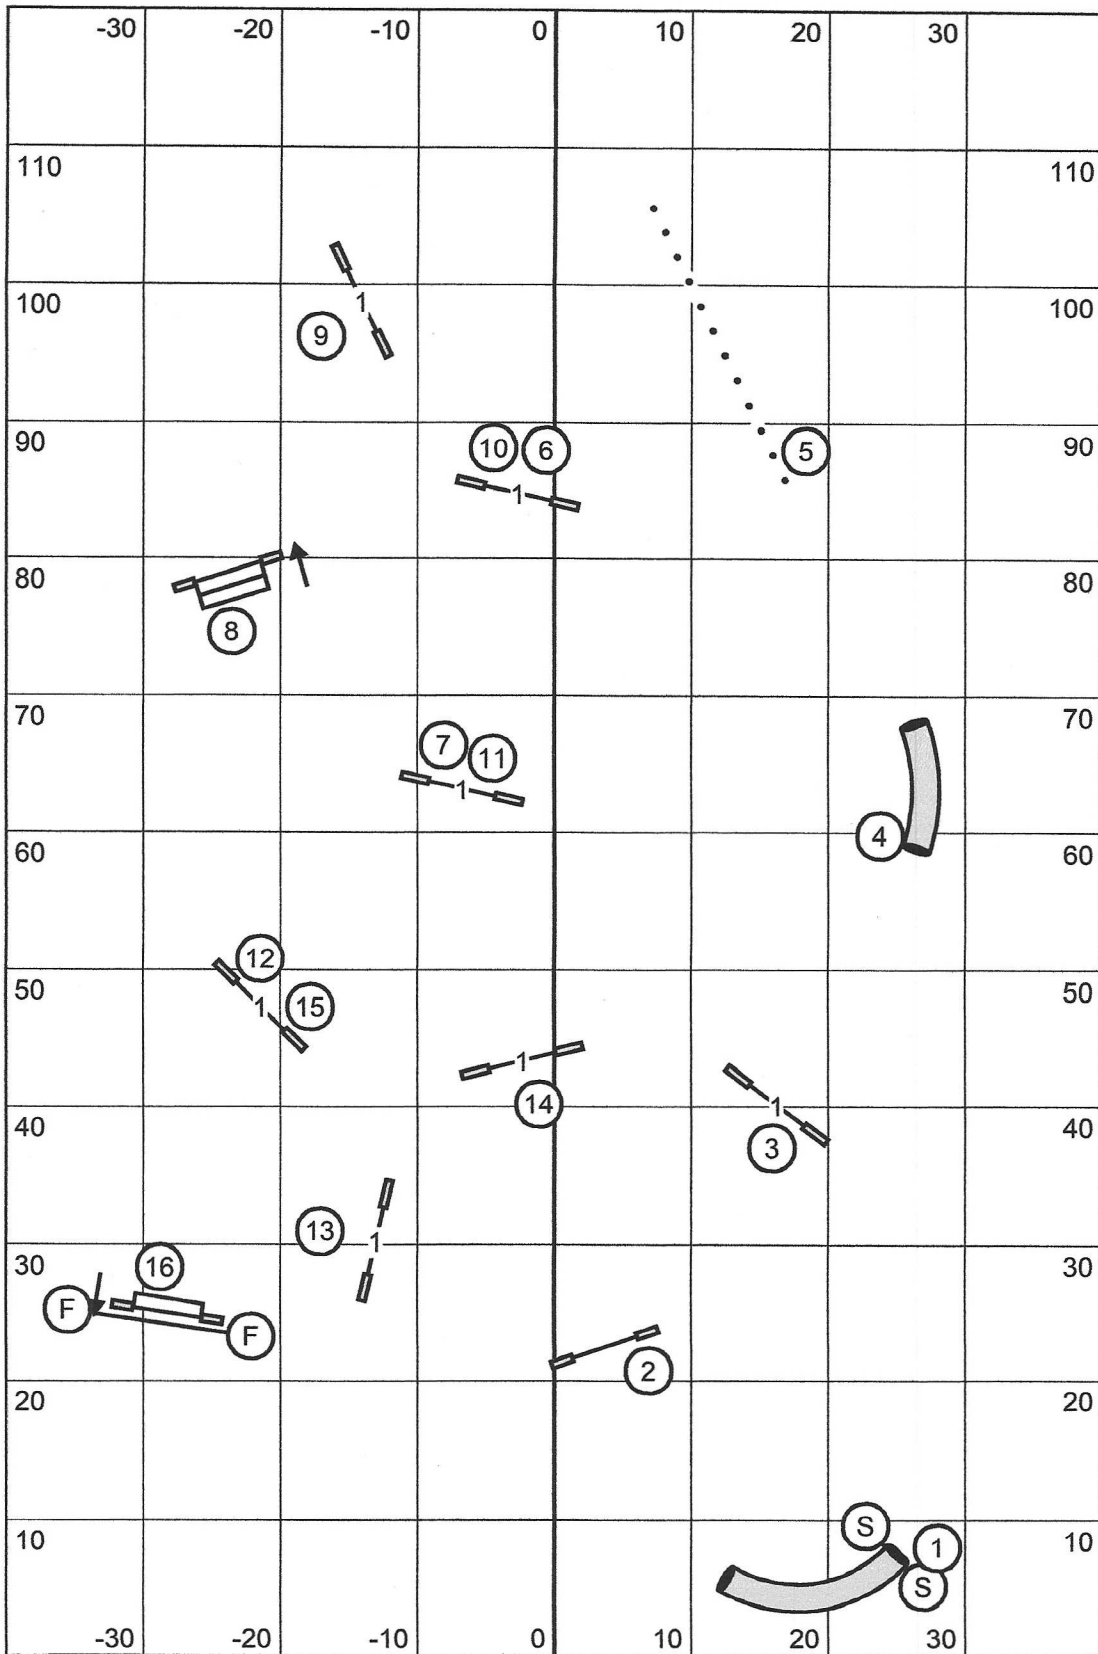

Gate Gate T / S

Open Jumpers w/ Weaves

Central New York Shetland Sheepdog Club, Inc.
August 4, 2023 ~ AKC Judge Laura Kuterbach
Paws for Thought Farm - Groton, NY (80' x 120')