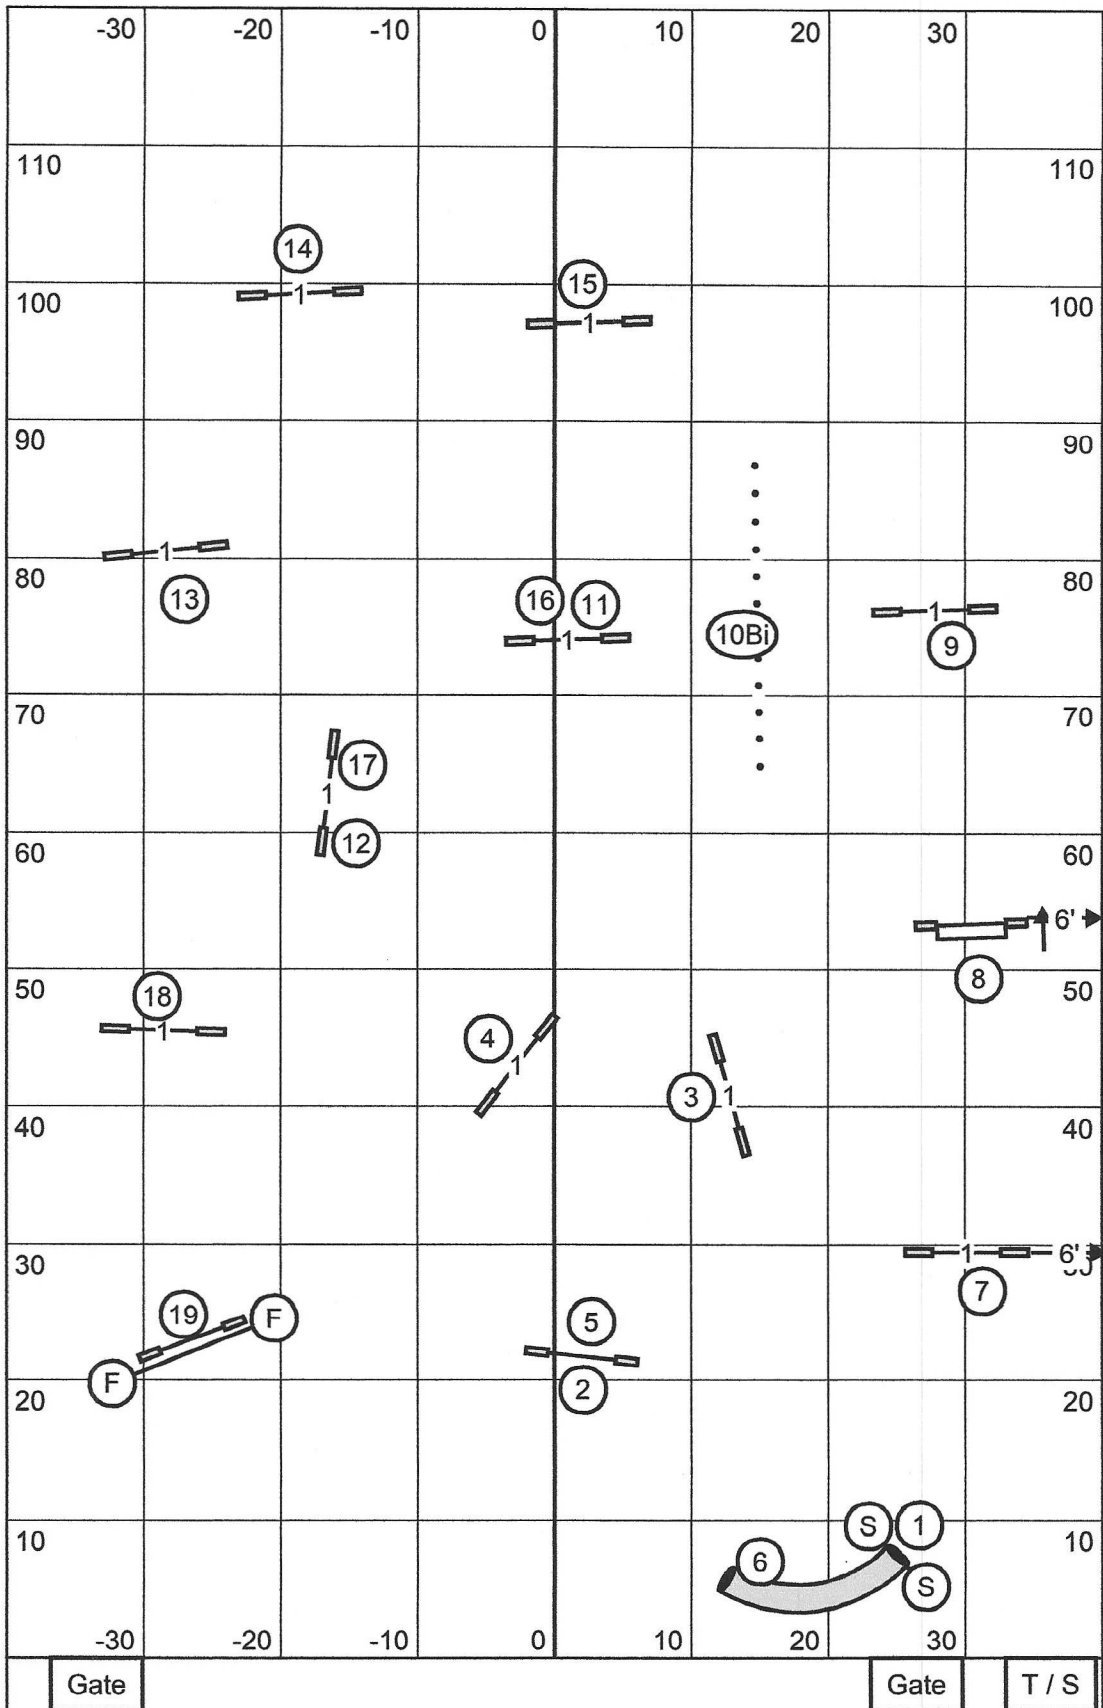

### Novice Standard

Central New York Shetland Sheepdog Club, Inc.  
 August 4, 2023 ~ AKC Judge Laura Kuterbach  
 Paws for Thought Farm - Groton, NY (80' x 120')

Exc/Master:

④ ⑤ ⑥

Open:

⑧ ⑦

Novice:

⑧ ⑦

### F.A.S.T ~ All Levels

Central New York Shetland Sheepdog Club, Inc.  
 August 4, 2023 ~ AKC Judge Laura Kuterbach  
 Paws for Thought Farm - Groton, NY (80' x 120')

Exc/Master:

④ ⑤ ⑥

Open:

⑧ ⑦

Novice:

⑧ ⑦

### F.A.S.T ~ All Levels

Central New York Shetland Sheepdog Club, Inc.  
 August 4, 2023 ~ AKC Judge Laura Kuterbach  
 Paws for Thought Farm - Groton, NY (80' x 120')

Gate

Gate

T / S