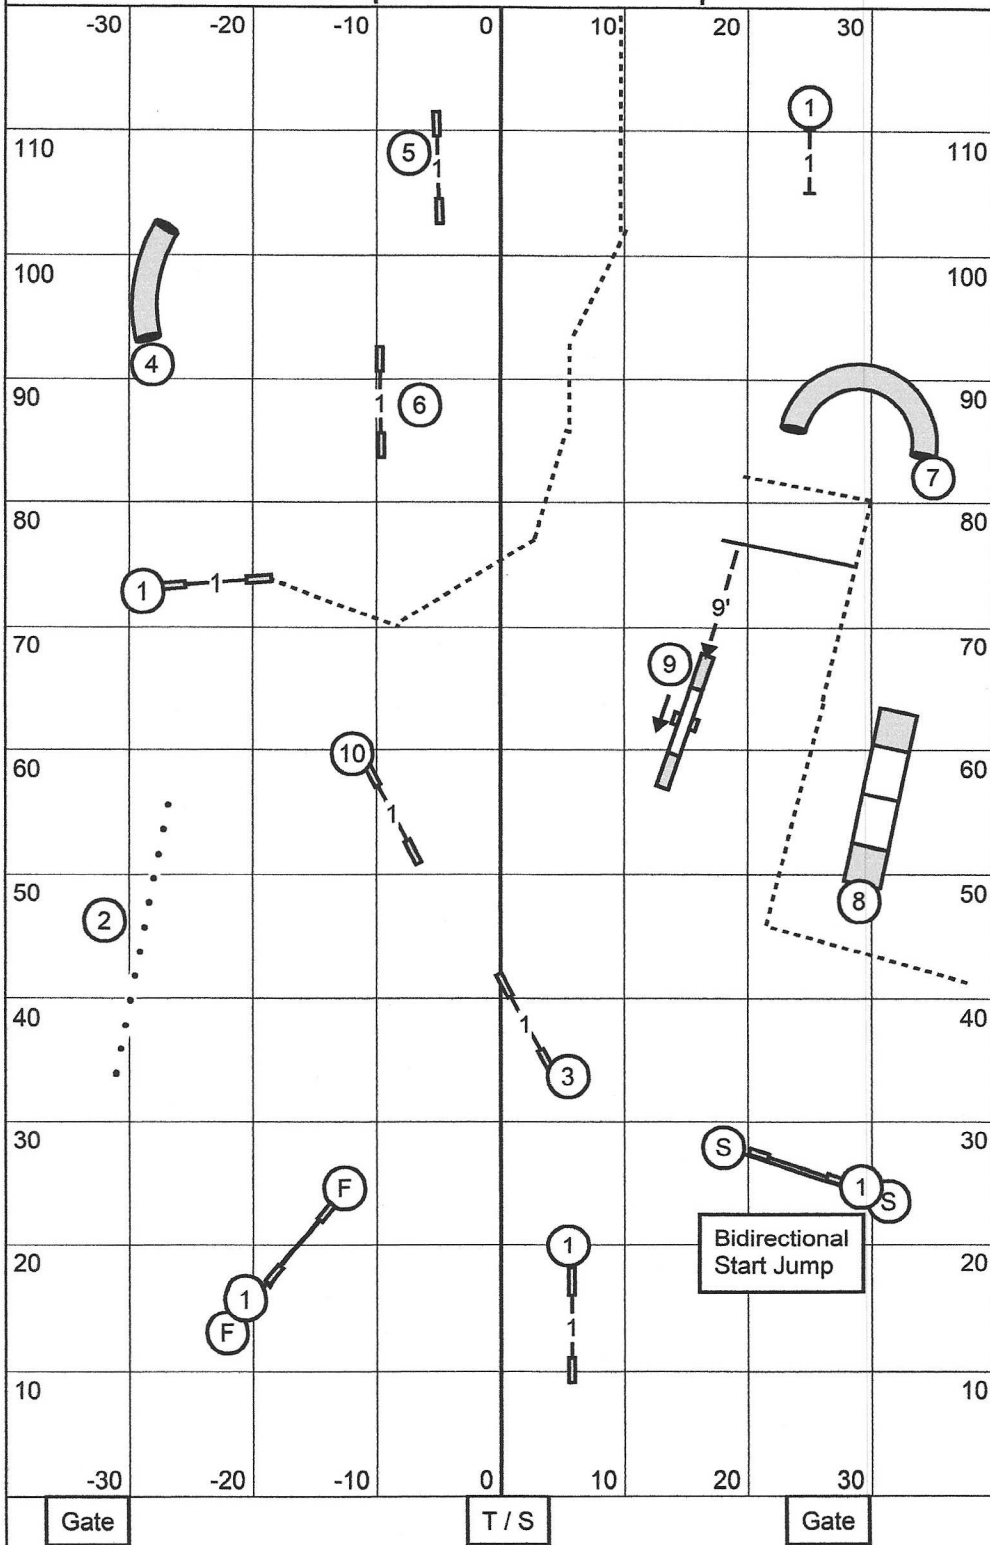

## Open Standard

Central New York Shetland Sheepdog Club, Inc.  
 August 4, 2023 ~ AKC Judge Laura Kuterbach  
 Paws for Thought Farm - Groton, NY (80' x 120')

Gate T/S Gate

### Novice Standard

Central New York Shetland Sheepdog Club, Inc.  
 August 4, 2023 ~ AKC Judge Laura Kuterbach  
 Paws for Thought Farm - Groton, NY (80' x 120')

Exc/Master:

④ ⑤ ⑥

Open:

⑧ ⑦

Novice:

⑧ ⑦

### F.A.S.T ~ All Levels

Central New York Shetland Sheepdog Club, Inc.  
 August 4, 2023 ~ AKC Judge Laura Kuterbach  
 Paws for Thought Farm - Groton, NY (80' x 120')

Exc/Master:

④ ⑤ ⑥

Open:

⑧ ⑦

Novice:

⑧ ⑦

### F.A.S.T ~ All Levels

Central New York Shetland Sheepdog Club, Inc.  
 August 4, 2023 ~ AKC Judge Laura Kuterbach  
 Paws for Thought Farm - Groton, NY (80' x 120')

Gate

Gate

T / S