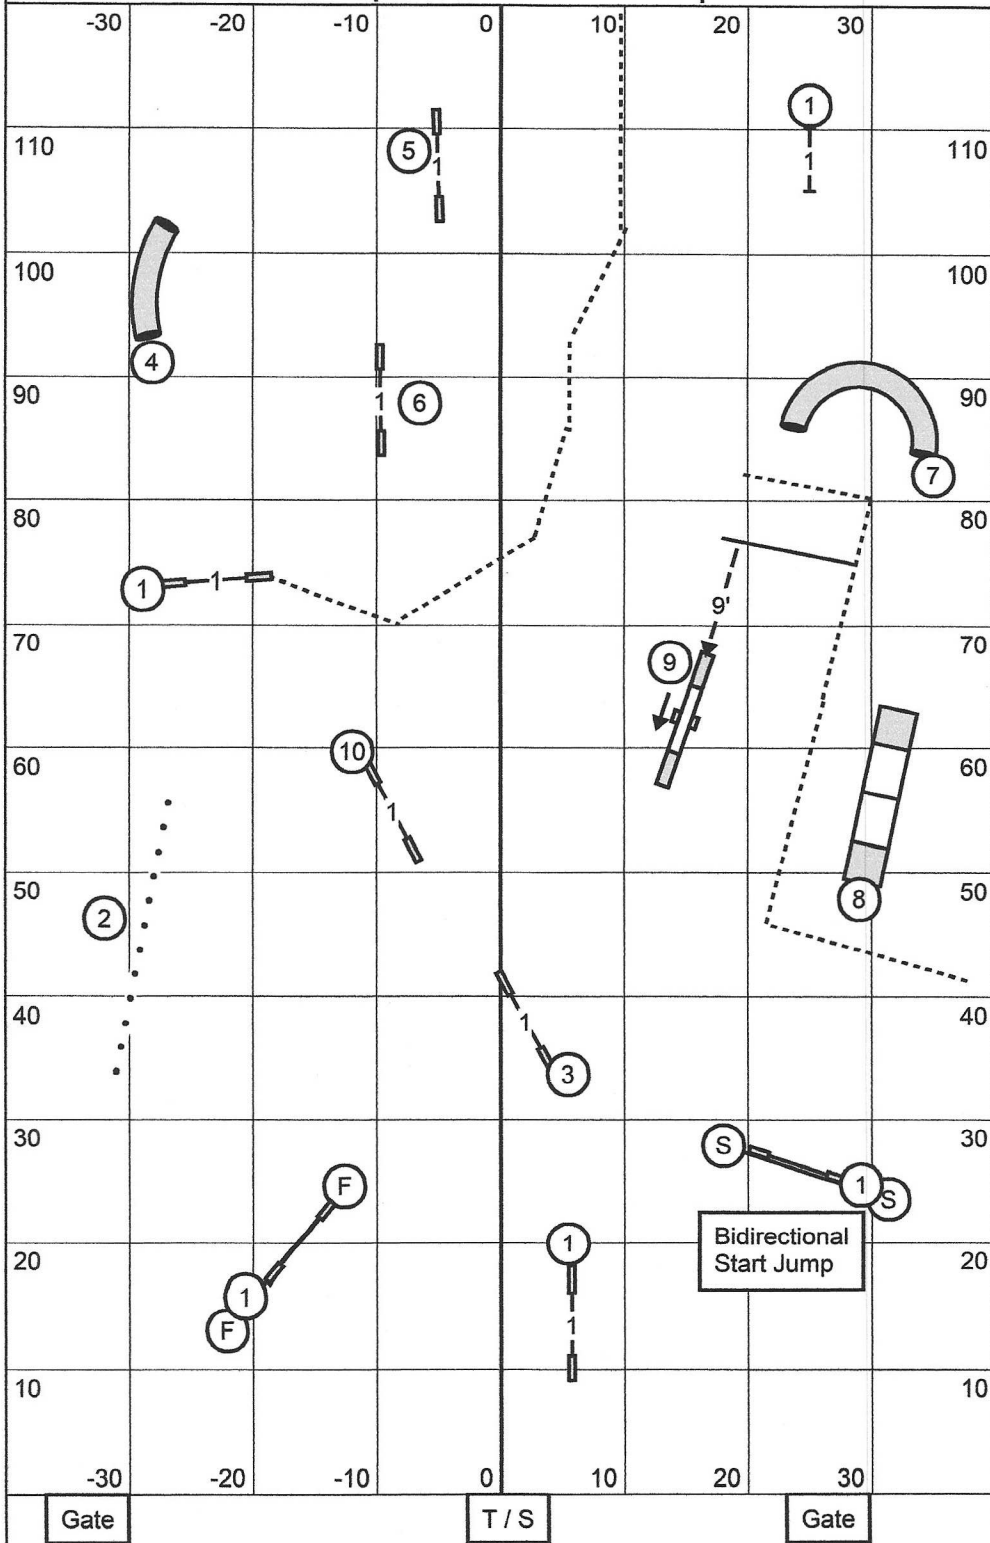

## Open Standard

Central New York Shetland Sheepdog Club, Inc.  
 August 4, 2023 ~ AKC Judge Laura Kuterbach  
 Paws for Thought Farm - Groton, NY (80' x 120')

Gate T/S Gate

### Novice Standard

Central New York Shetland Sheepdog Club, Inc.  
 August 4, 2023 ~ AKC Judge Laura Kuterbach  
 Paws for Thought Farm - Groton, NY (80' x 120')

Exc/Master:

④ ⑤ ⑥

Open:

⑧ ⑦

Novice:

⑧ ⑦

### F.A.S.T ~ All Levels

Central New York Shetland Sheepdog Club, Inc.  
 August 4, 2023 ~ AKC Judge Laura Kuterbach  
 Paws for Thought Farm - Groton, NY (80' x 120')

Exc/Master:

④ ⑤ ⑥

Open:

⑧ ⑦

Novice:

⑧ ⑦

### F.A.S.T ~ All Levels

Central New York Shetland Sheepdog Club, Inc.  
 August 4, 2023 ~ AKC Judge Laura Kuterbach  
 Paws for Thought Farm - Groton, NY (80' x 120')

Gate

Gate

T / S