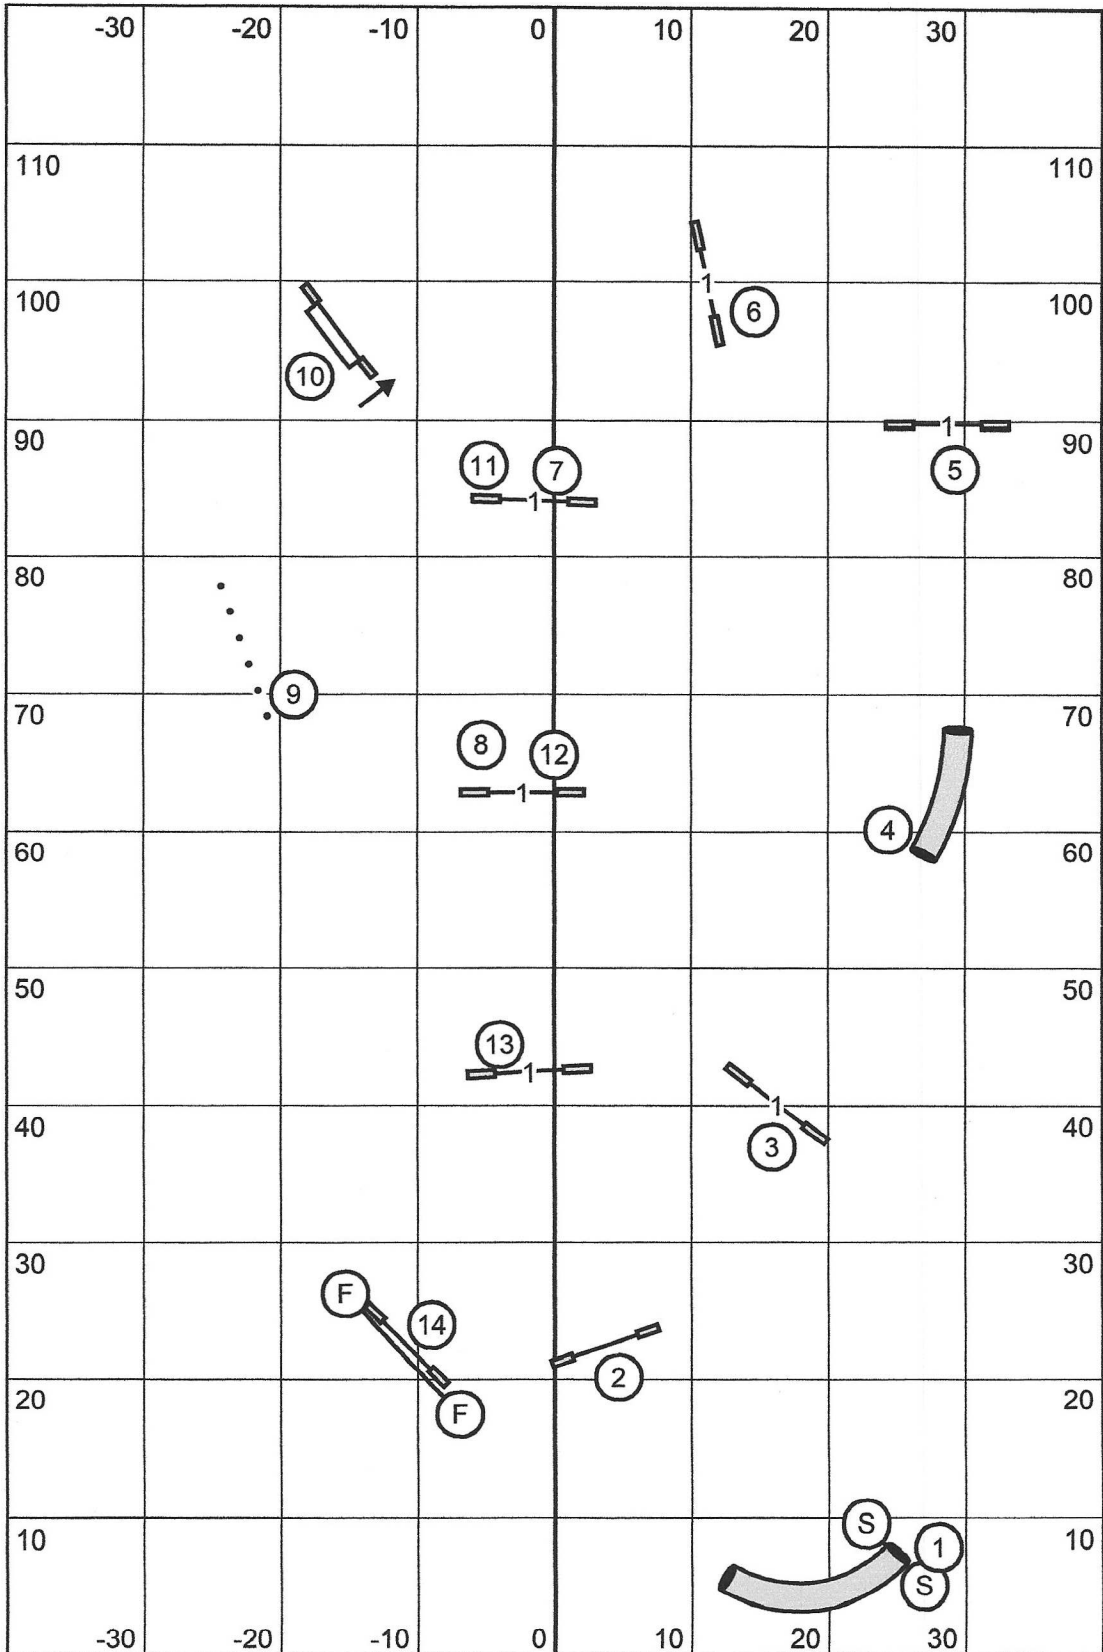

Gate

Gate

T / S

Novice Jumpers w/ Weaves

Central New York Shetland Sheepdog Club, Inc.

August 4, 2023 ~ AKC Judge Laura Kuterbach

Paws for Thought Farm - Groton, NY (80' x 120')