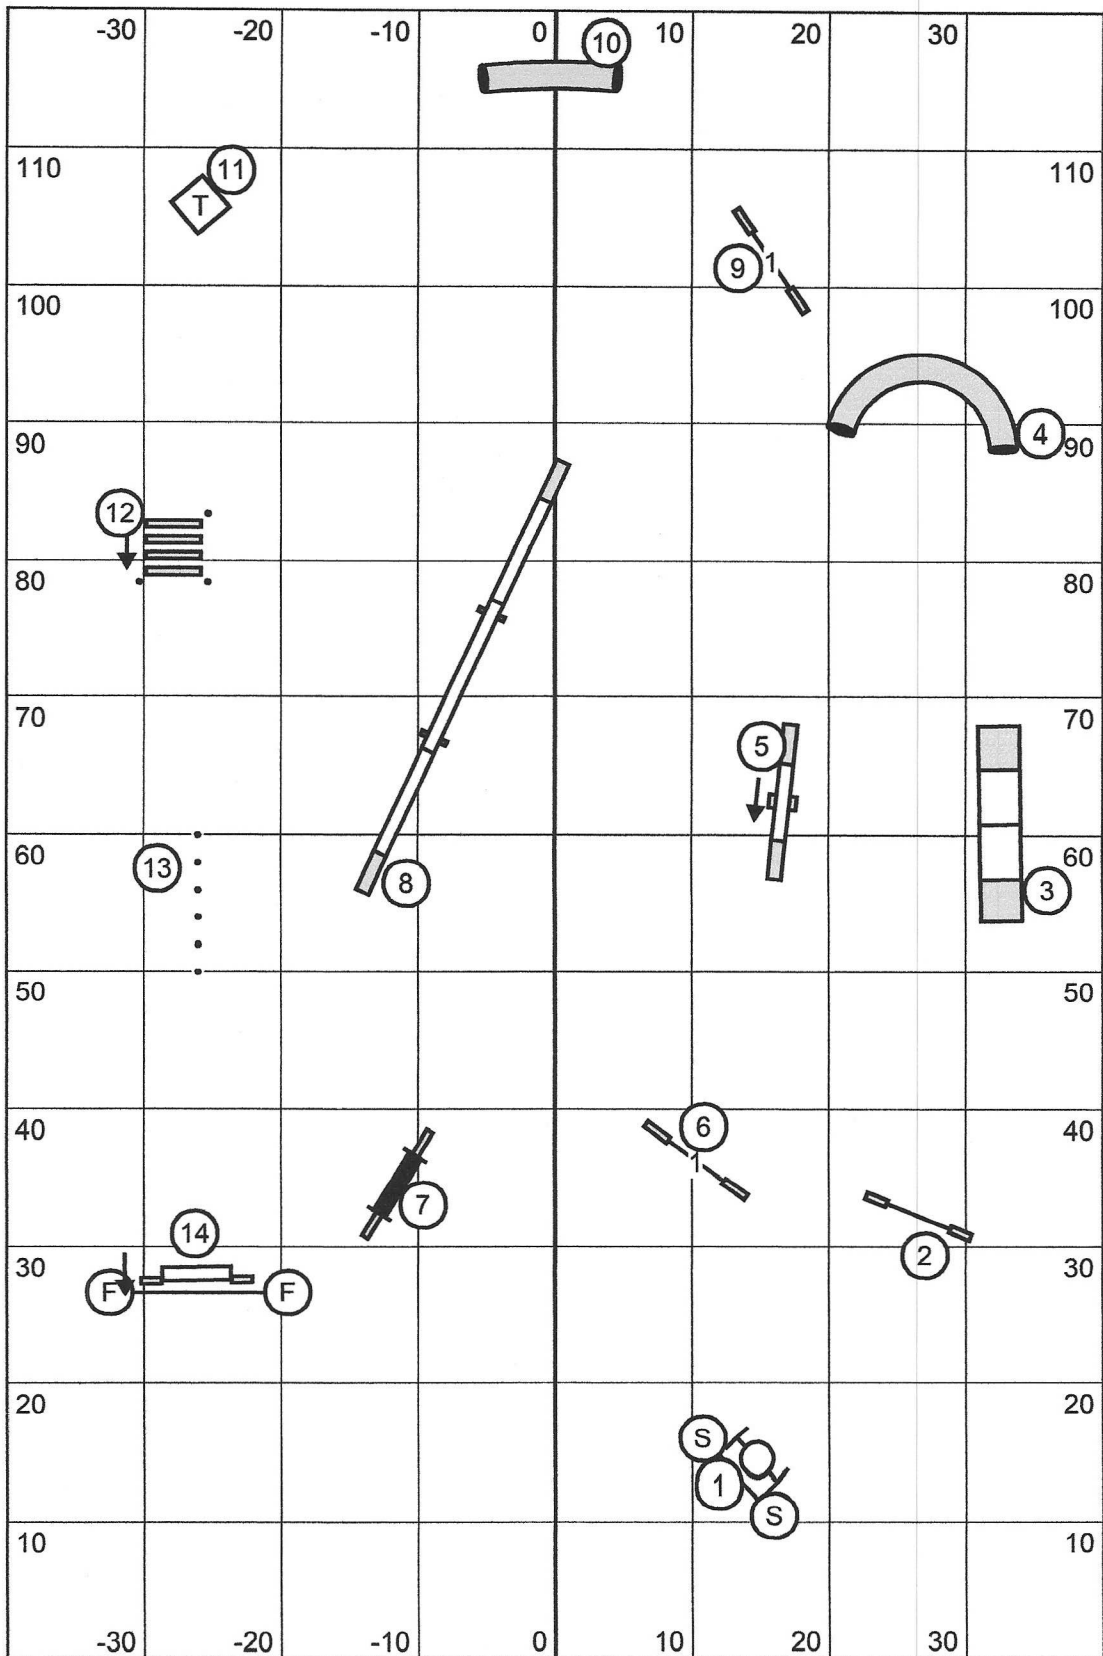

## Open Standard

Central New York Shetland Sheepdog Club, Inc.  
 August 4, 2023 ~ AKC Judge Laura Kuterbach  
 Paws for Thought Farm - Groton, NY (80' x 120')

Gate T/S Gate

### Novice Standard

Central New York Shetland Sheepdog Club, Inc.  
 August 4, 2023 ~ AKC Judge Laura Kuterbach  
 Paws for Thought Farm - Groton, NY (80' x 120')

Exc/Master:

④ ⑤ ⑥

Open:

⑧ ⑦

Novice:

⑧ ⑦

### F.A.S.T ~ All Levels

Central New York Shetland Sheepdog Club, Inc.  
 August 4, 2023 ~ AKC Judge Laura Kuterbach  
 Paws for Thought Farm - Groton, NY (80' x 120')

Exc/Master:

④ ⑤ ⑥

Open:

⑧ ⑦

Novice:

⑧ ⑦

### F.A.S.T ~ All Levels

Central New York Shetland Sheepdog Club, Inc.  
 August 4, 2023 ~ AKC Judge Laura Kuterbach  
 Paws for Thought Farm - Groton, NY (80' x 120')

Gate

Gate

T / S