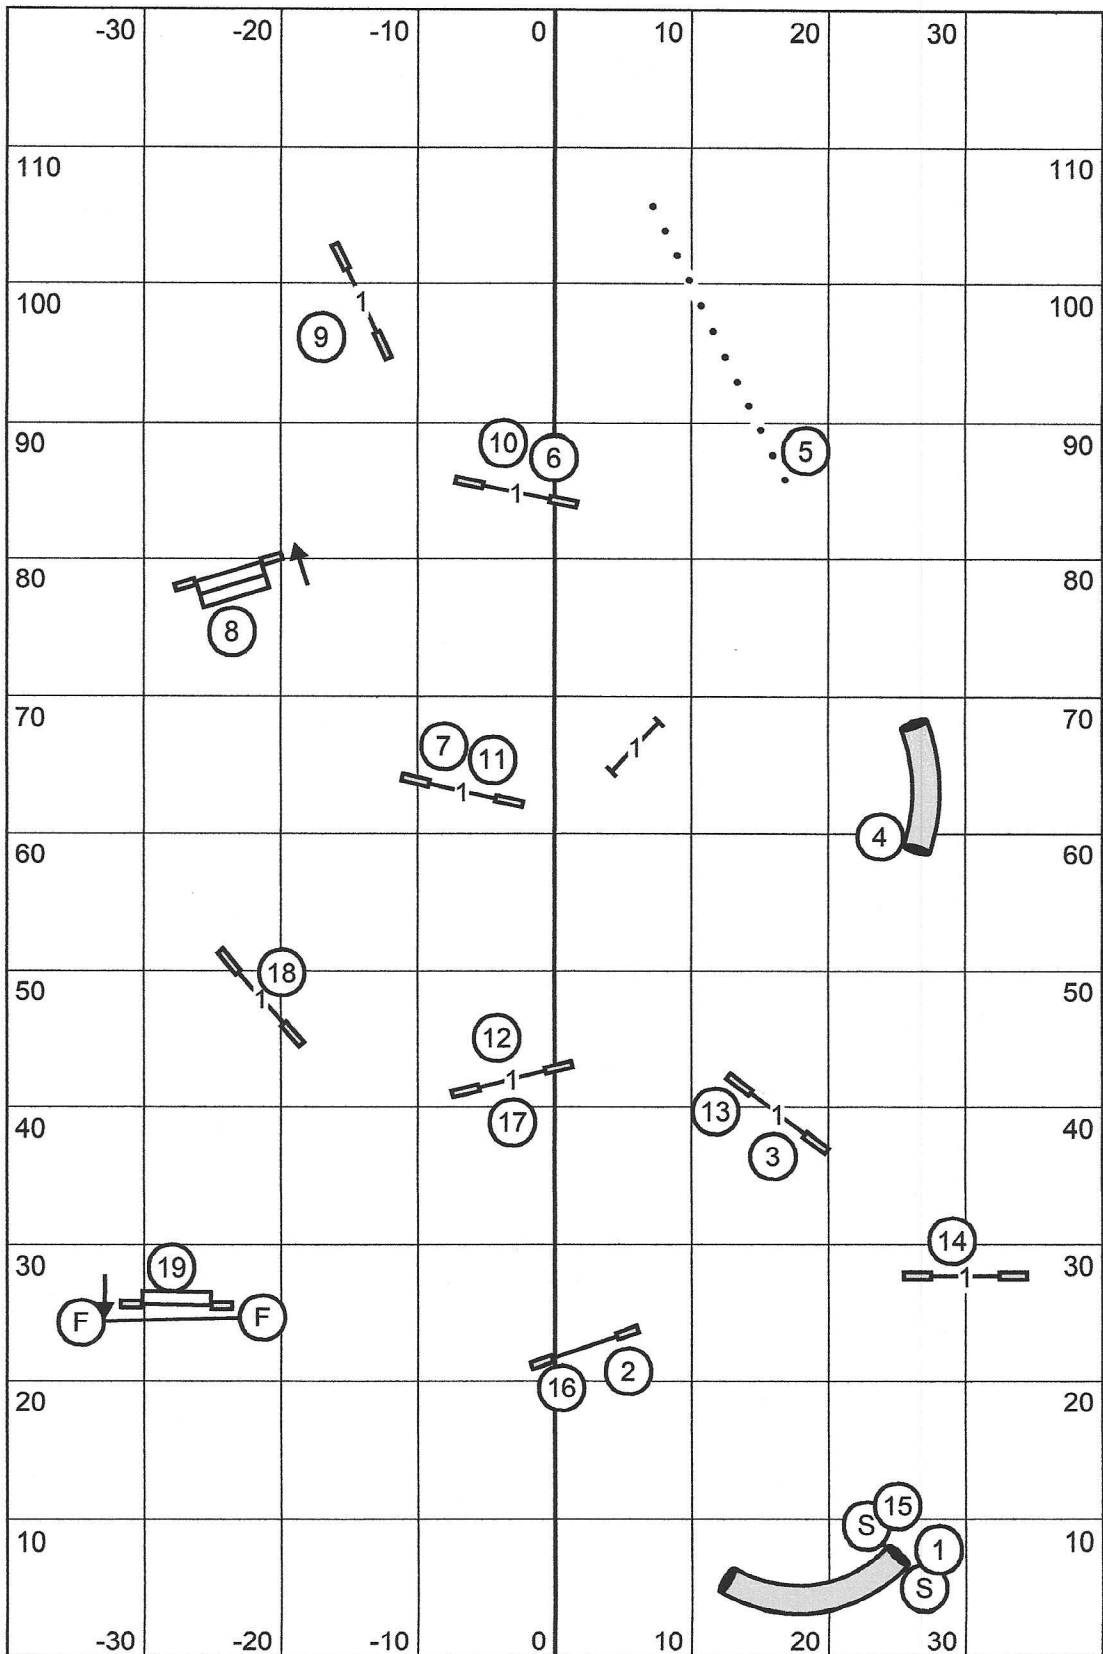

Gate Gate T / S

Exc / Master Jumpers w/ Weaves
Central New York Shetland Sheepdog Club, Inc.
August 4, 2023 ~ AKC Judge Laura Kuterbach
Paws for Thought Farm - Groton, NY (80' x 120')