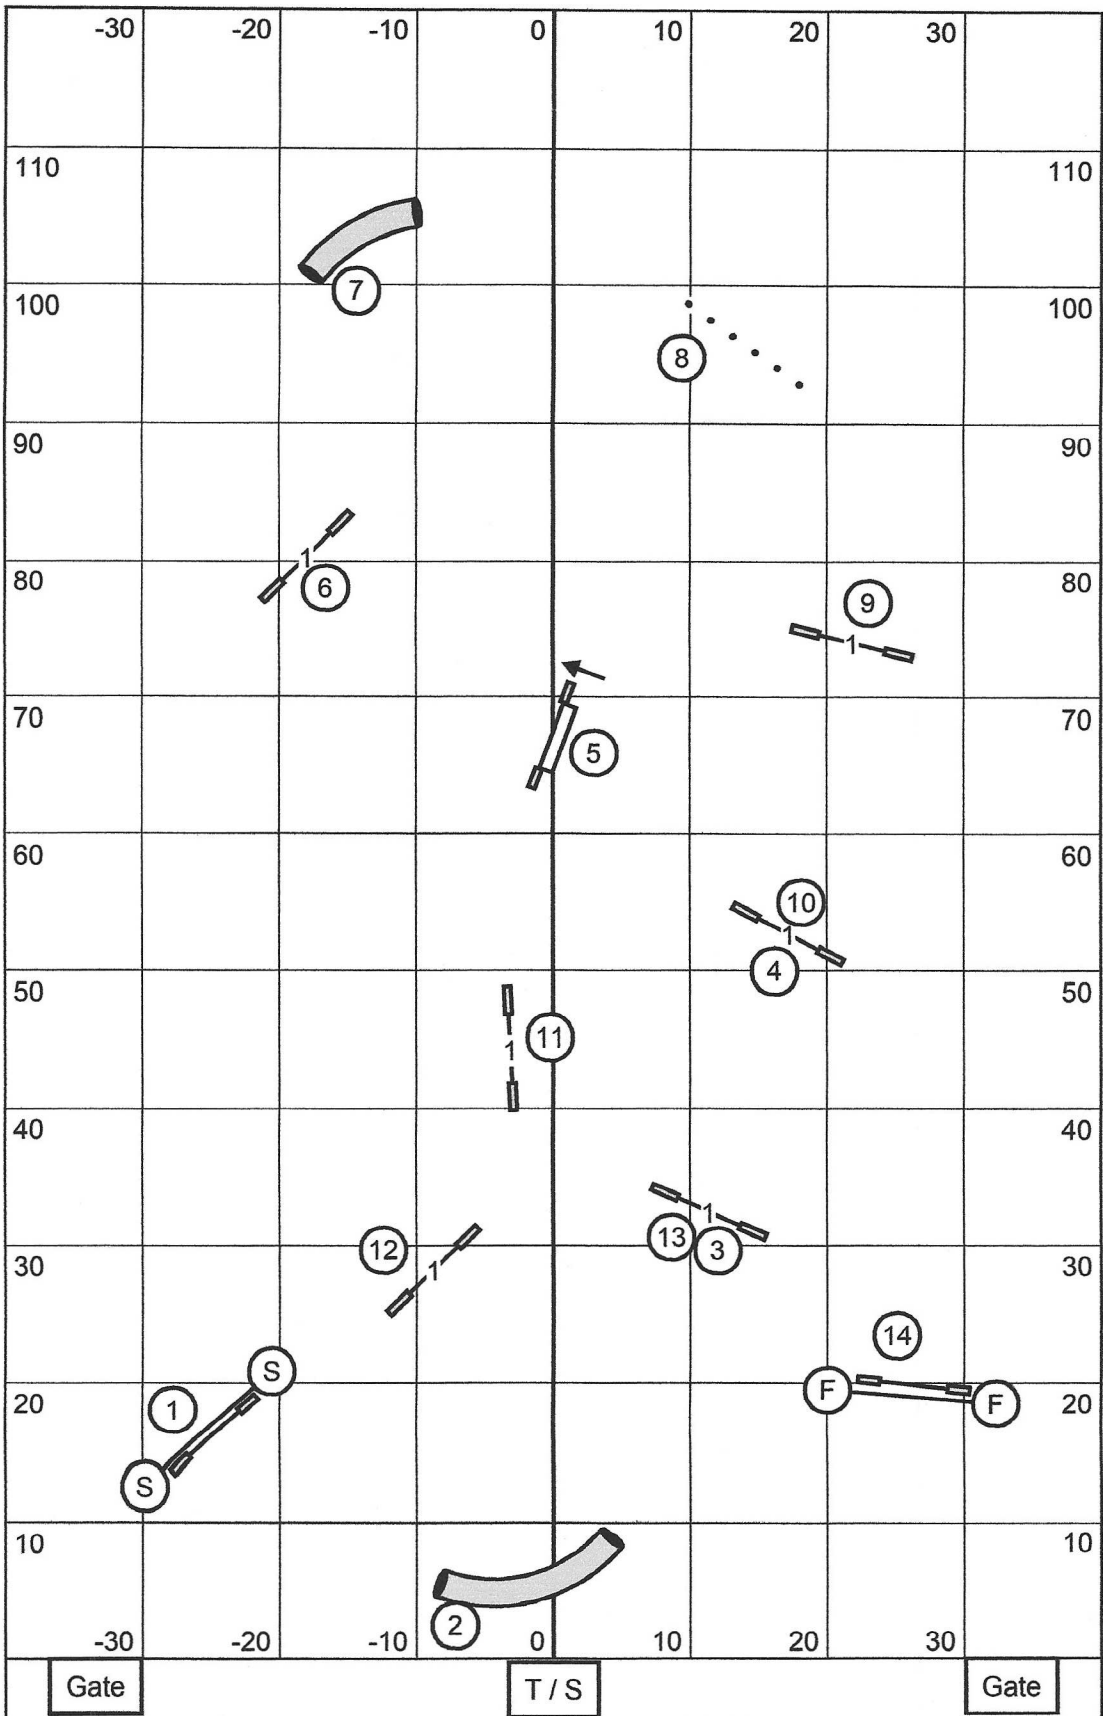

Exc / Master Jumpers w/ Weaves

Central New York Shetland Sheepdog Club, Inc.

August 5, 2023 ~ AKC Judge Laura Kuterbach

Paws for Thought Farm - Groton, NY (80' x 120')

Gate T/S Gate

Open Jumpers w/ Weaves

Central New York Shetland Sheepdog Club, Inc.
 August 5, 2023 ~ AKC Judge Laura Kuterbach
 Paws for Thought Farm - Groton, NY (80' x 120')

Novice Jumpers w/ Weaves

Central New York Shetland Sheepdog Club, Inc.

August 5, 2023 ~ AKC Judge Laura Kuterbach

Paws for Thought Farm - Groton, NY (80' x 120')

Exc/Master:

4 5 6

Open:

4 5

Novice:

8 3 or 3 8

In Flow

F.A.S.T. ~ All Levels

Central New York Shetland Sheepdog Club, Inc.

August 5, 2023 ~ AKC Judge Laura Kuterbach

Paws for Thought Farm - Groton, NY (80' x 120')

Exc/Master:

August 5, 2023 ~ AKC Judge Laura Kuterbach

Paws for Thought Farm - Groton, NY (80' x 120')

Gate

T/S

Gate

Premier Standard

Central New York Shetland Sheepdog Club, Inc.
 August 5, 2023 ~ AKC Judge Laura Kuterbach
 Paws for Thought Farm - Groton, NY (80' x 120')