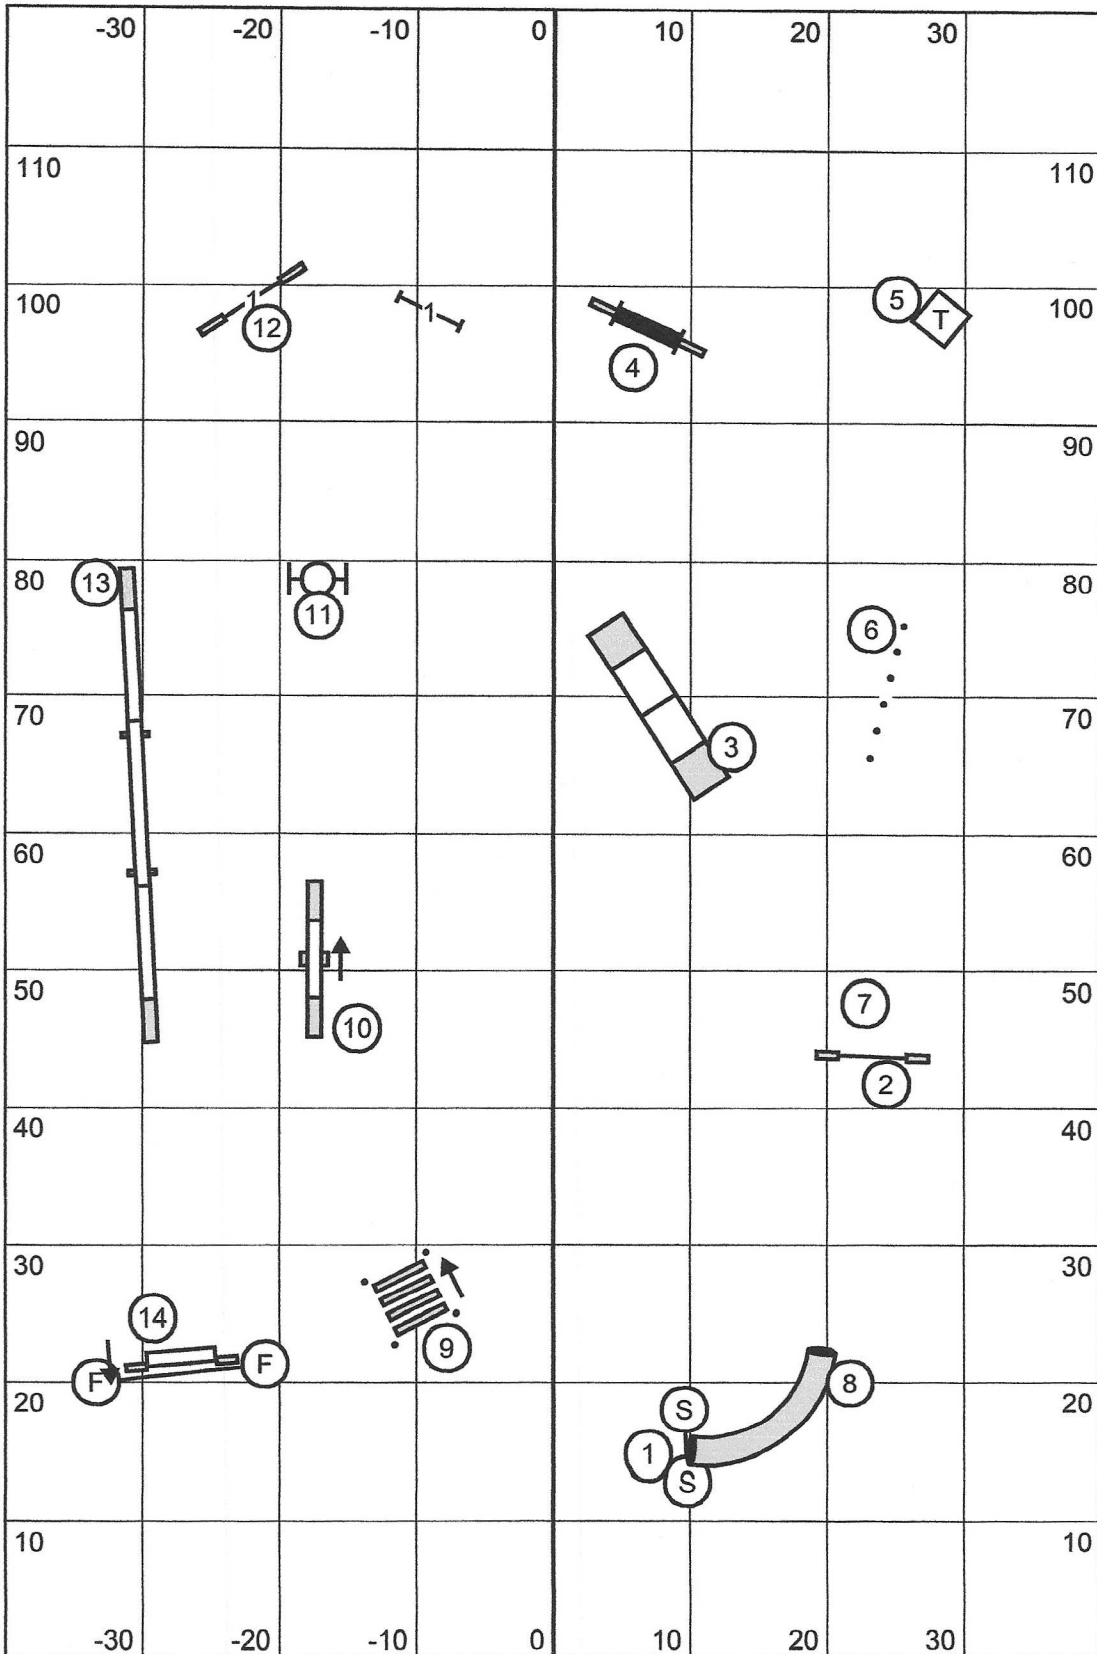

Novice Standard

Central New York Shetland Sheepdog Club, Inc.
August 5, 2023 ~ AKC Judge Laura Kuterbach
Paws for Thought Farm - Groton, NY (80' x 120')