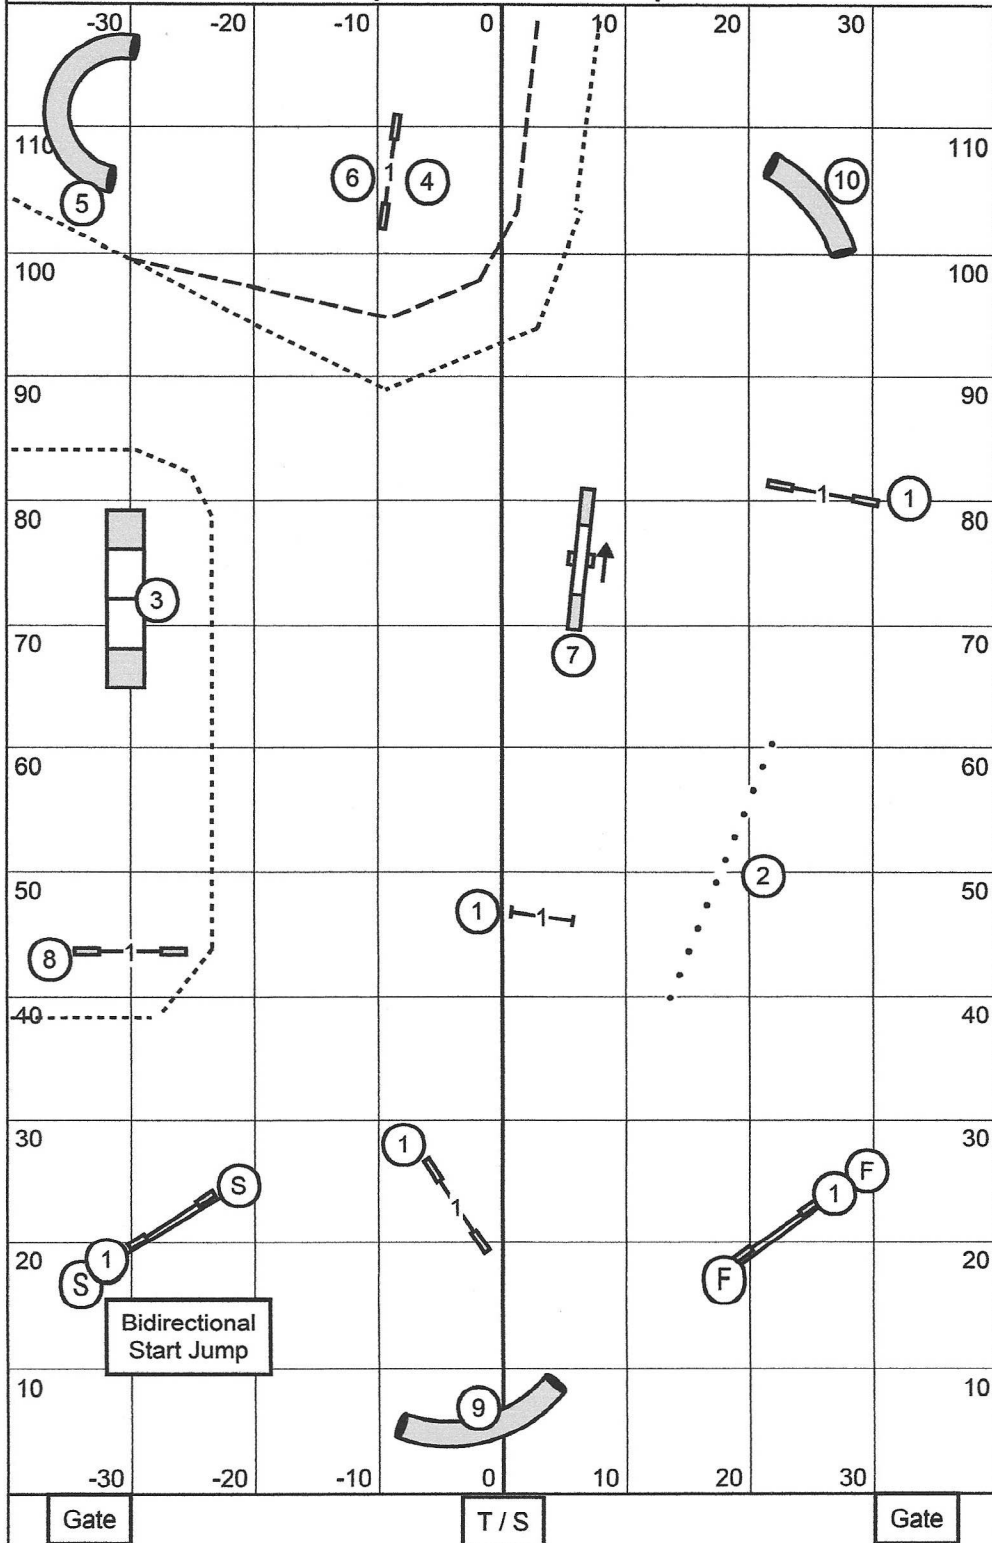

Novice Jumpers w/ Weaves

Central New York Shetland Sheepdog Club, Inc.

August 5, 2023 ~ AKC Judge Laura Kuterbach

Paws for Thought Farm - Groton, NY (80' x 120')

Exc/Master:

4 5 6

Open:

4 5

Novice:

8 3 or 3 8

In Flow

F.A.S.T. ~ All Levels

Central New York Shetland Sheepdog Club, Inc.

August 5, 2023 ~ AKC Judge Laura Kuterbach

Paws for Thought Farm - Groton, NY (80' x 120')

Exc/Master: