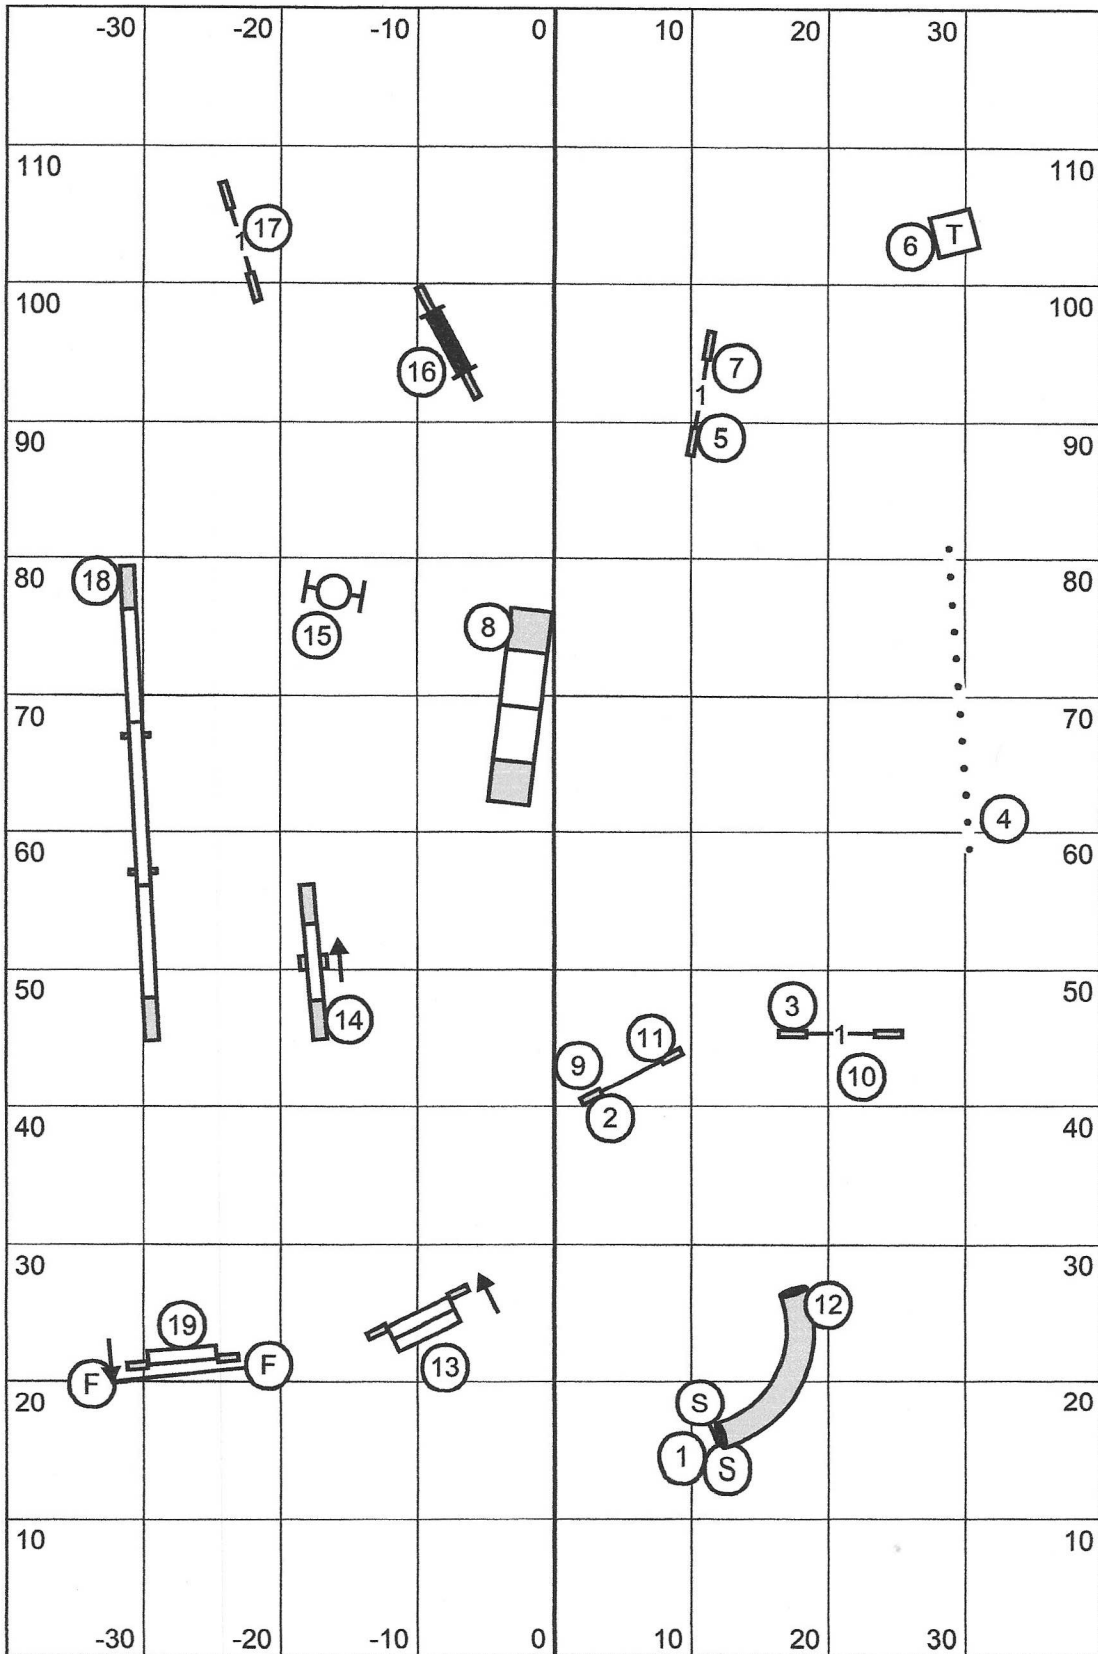

August 5, 2023 ~ AKC Judge Laura Kuterbach

Paws for Thought Farm - Groton, NY (80' x 120')

Gate

T/S

Gate

Premier Standard

Central New York Shetland Sheepdog Club, Inc.
 August 5, 2023 ~ AKC Judge Laura Kuterbach
 Paws for Thought Farm - Groton, NY (80' x 120')