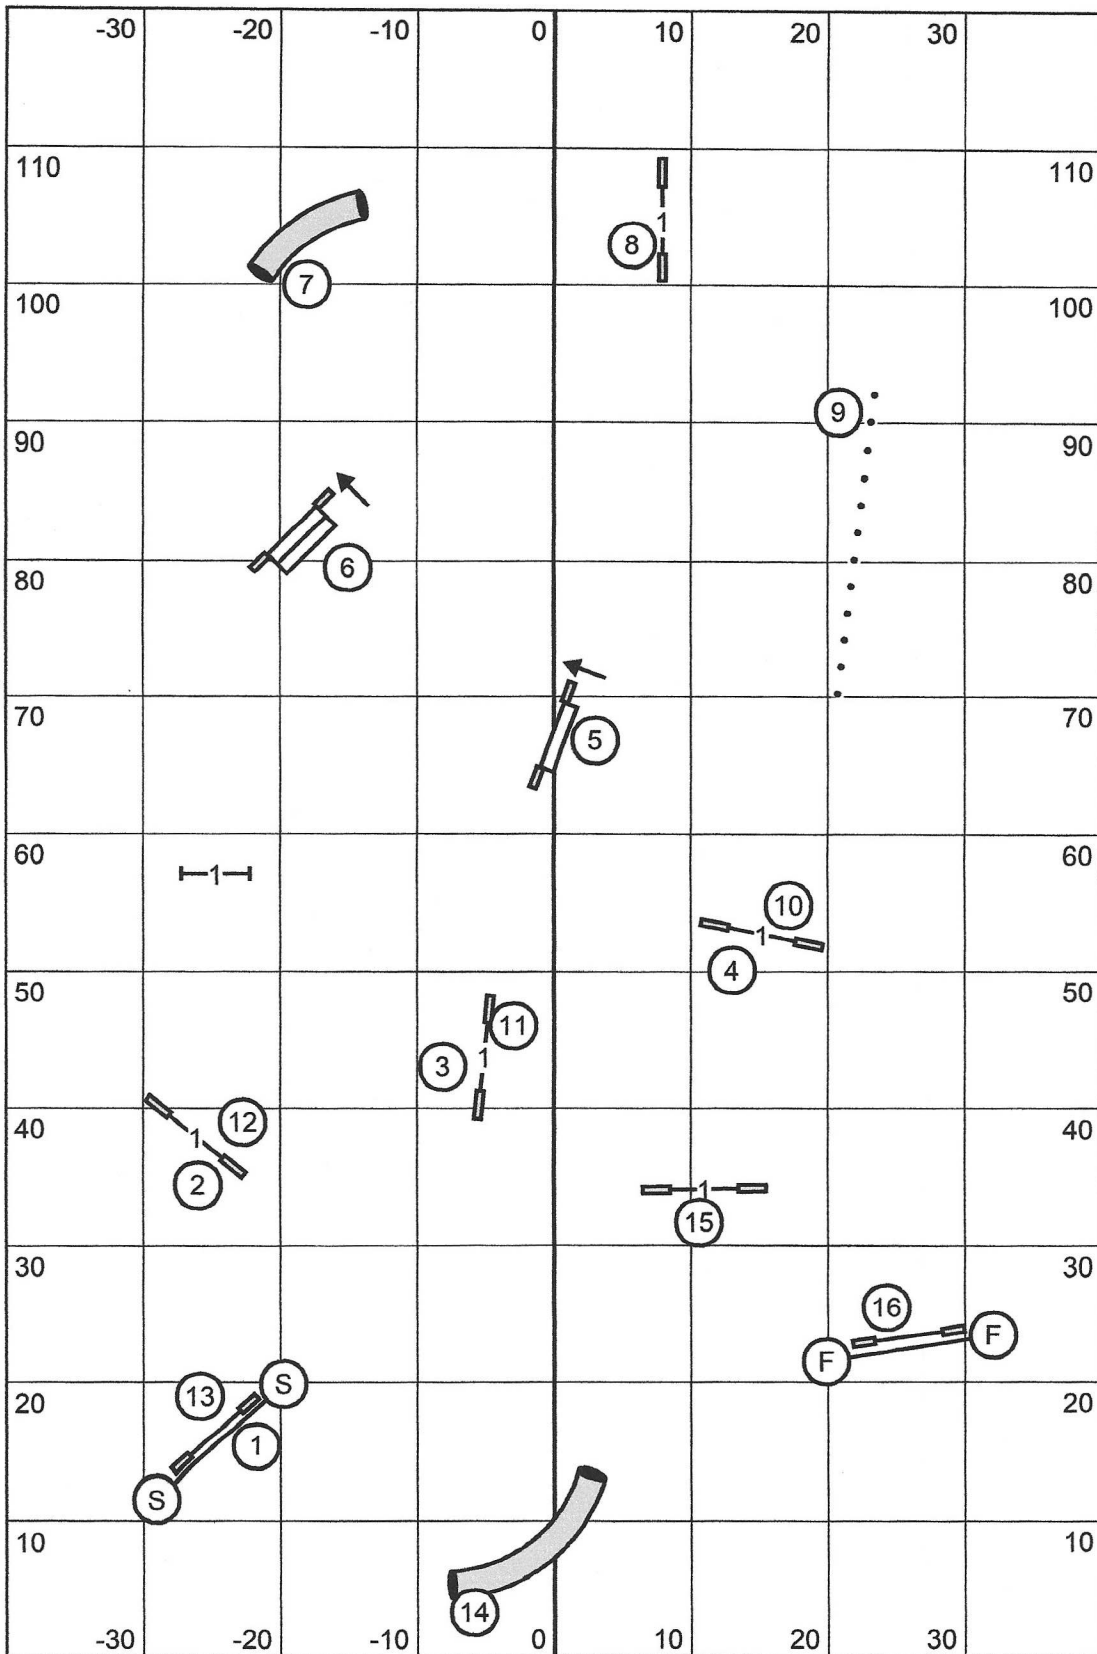

Exc / Master Jumpers w/ Weaves

Central New York Shetland Sheepdog Club, Inc.

August 5, 2023 ~ AKC Judge Laura Kuterbach

Paws for Thought Farm - Groton, NY (80' x 120')

Gate T/S Gate

Open Jumpers w/ Weaves

Central New York Shetland Sheepdog Club, Inc.
 August 5, 2023 ~ AKC Judge Laura Kuterbach
 Paws for Thought Farm - Groton, NY (80' x 120')

Novice Jumpers w/ Weaves

Central New York Shetland Sheepdog Club, Inc.

August 5, 2023 ~ AKC Judge Laura Kuterbach

Paws for Thought Farm - Groton, NY (80' x 120')

Exc/Master:

4 5 6

Open:

4 5

Novice:

8 3 or 3 8

In Flow

F.A.S.T. ~ All Levels

Central New York Shetland Sheepdog Club, Inc.

August 5, 2023 ~ AKC Judge Laura Kuterbach

Paws for Thought Farm - Groton, NY (80' x 120')

Exc/Master:

August 5, 2023 ~ AKC Judge Laura Kuterbach

Paws for Thought Farm - Groton, NY (80' x 120')

Gate

T/S

Gate

Premier Standard

Central New York Shetland Sheepdog Club, Inc.
 August 5, 2023 ~ AKC Judge Laura Kuterbach
 Paws for Thought Farm - Groton, NY (80' x 120')