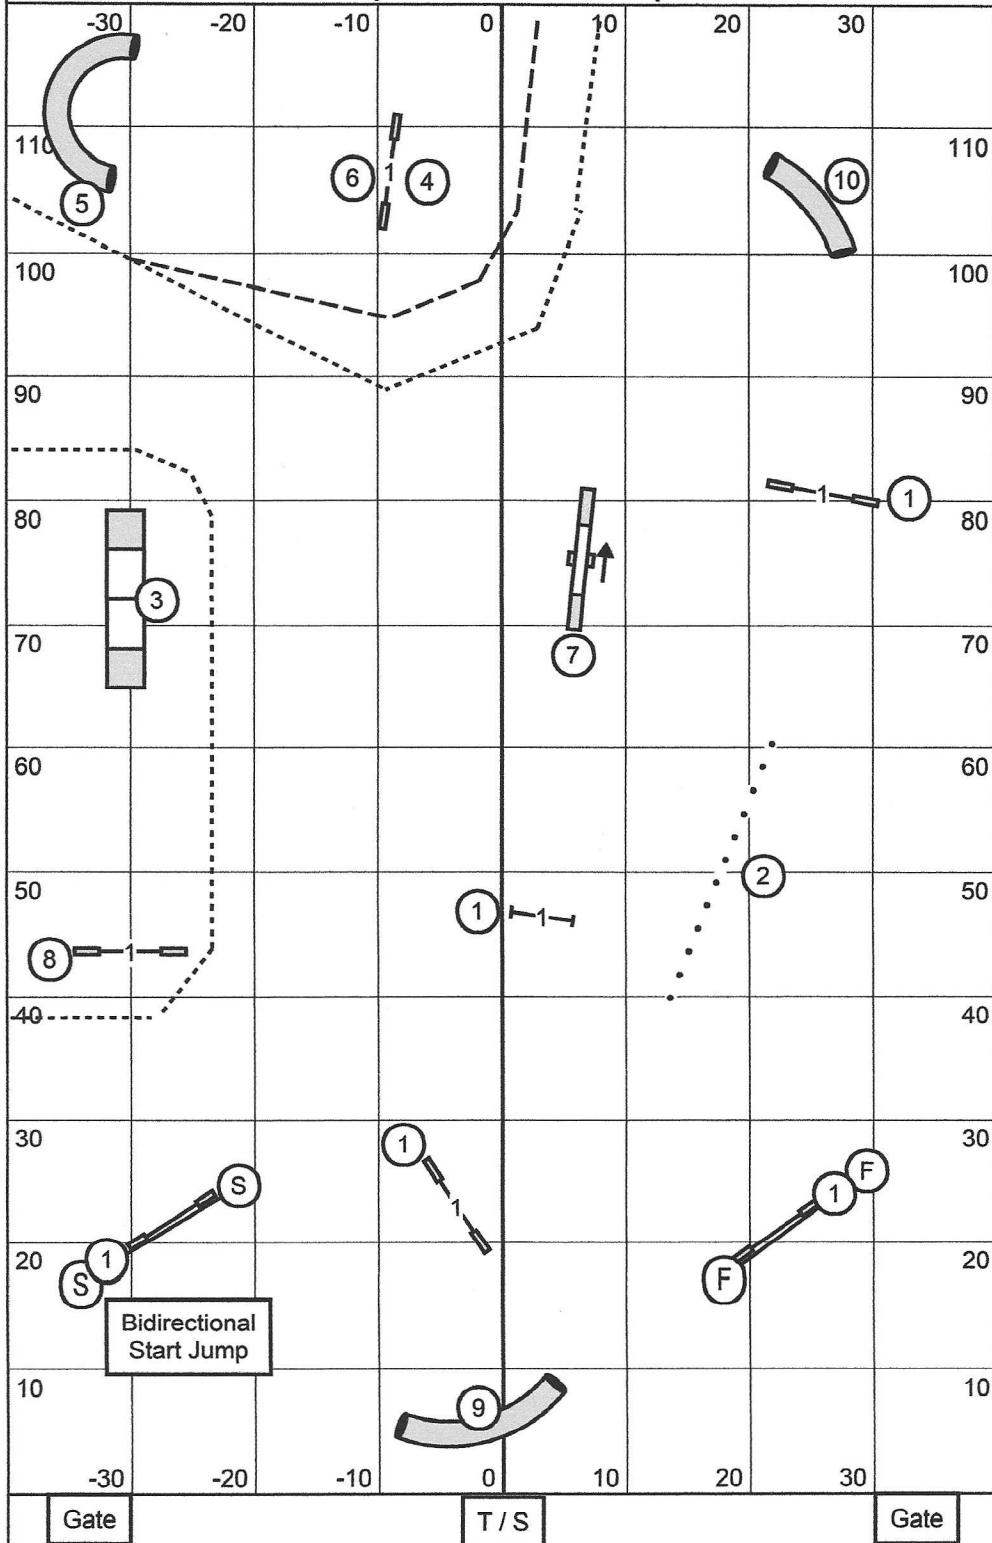

Novice:

8 3 or 3 8

In Flow

F.A.S.T. ~ All Levels

Central New York Shetland Sheepdog Club, Inc.

August 5, 2023 ~ AKC Judge Laura Kuterbach

Paws for Thought Farm - Groton, NY (80' x 120')

Exc/Master:

4 5 6

Open:

4 5

Novice:

8 3 or 3 8

In Flow

F.A.S.T. ~ All Levels

Central New York Shetland Sheepdog Club, Inc.

August 5, 2023 ~ AKC Judge Laura Kuterbach

Paws for Thought Farm - Groton, NY (80' x 120')

Gate

T/S

Gate

Premier Standard

Central New York Shetland Sheepdog Club, Inc.
 August 5, 2023 ~ AKC Judge Laura Kuterbach
 Paws for Thought Farm - Groton, NY (80' x 120')