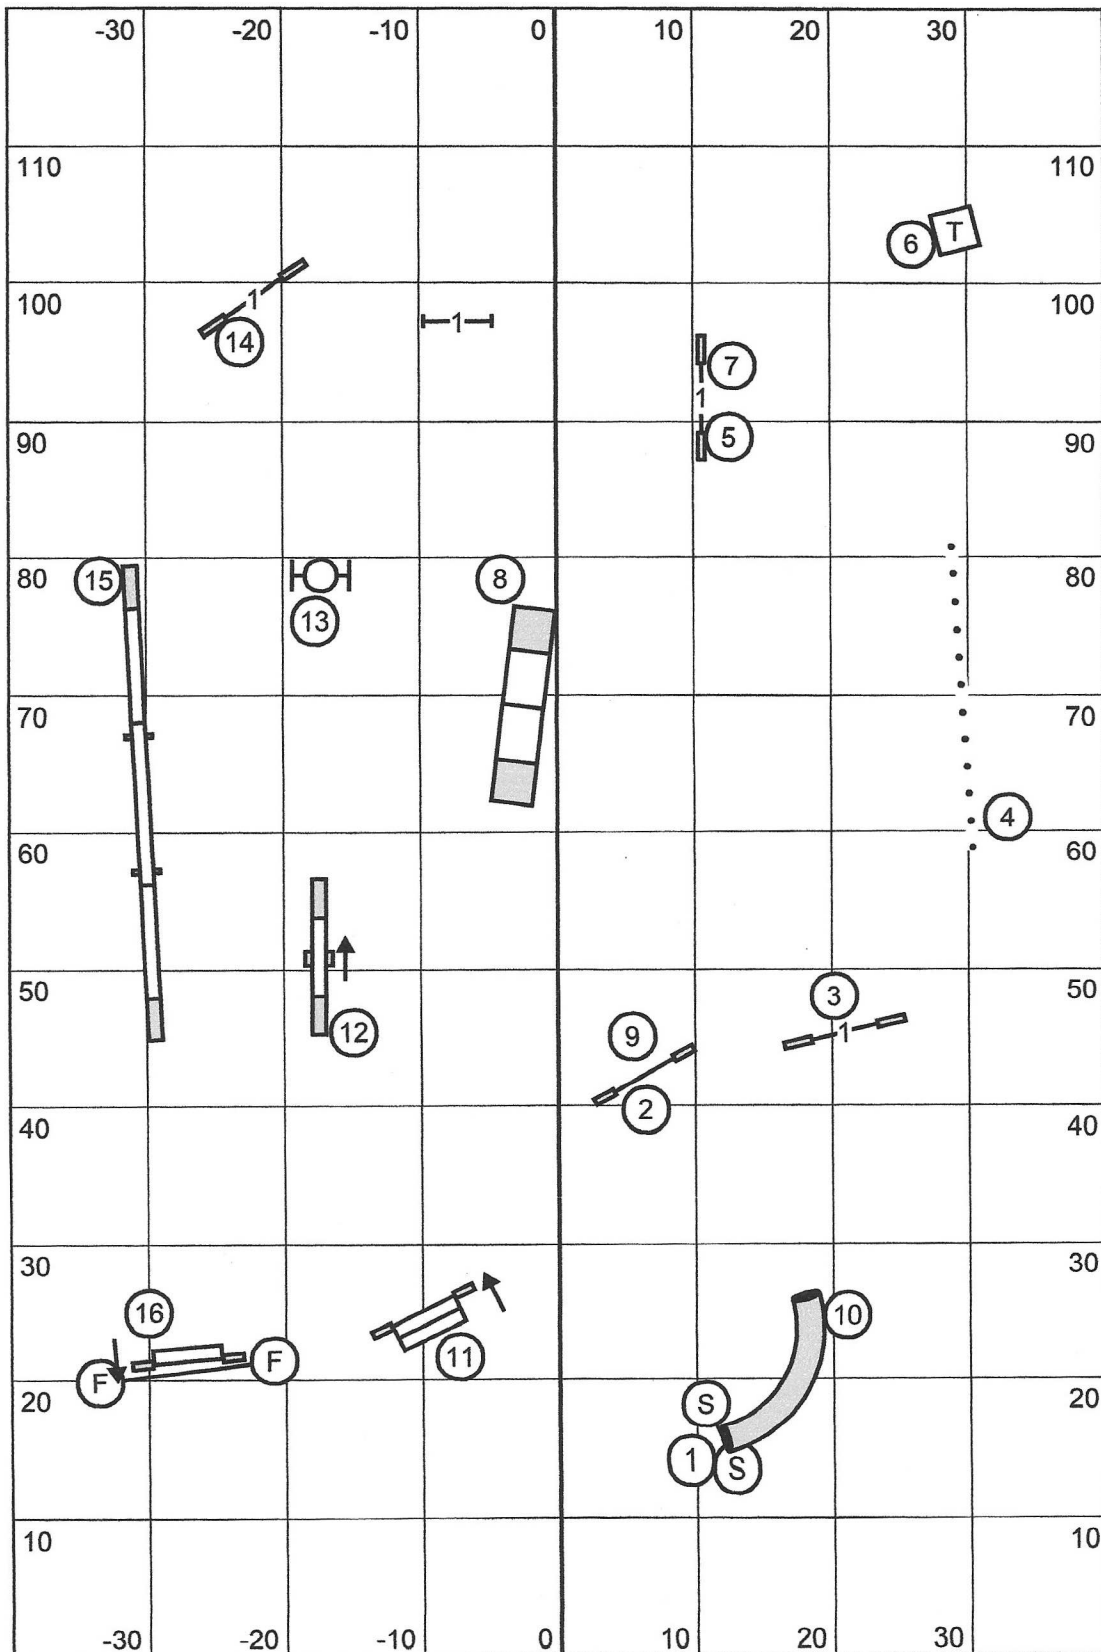

Open Standard

Central New York Shetland Sheepdog Club, Inc.
August 5, 2023 ~ AKC Judge Laura Kuterbach
Paws for Thought Farm - Groton, NY (80' x 120')