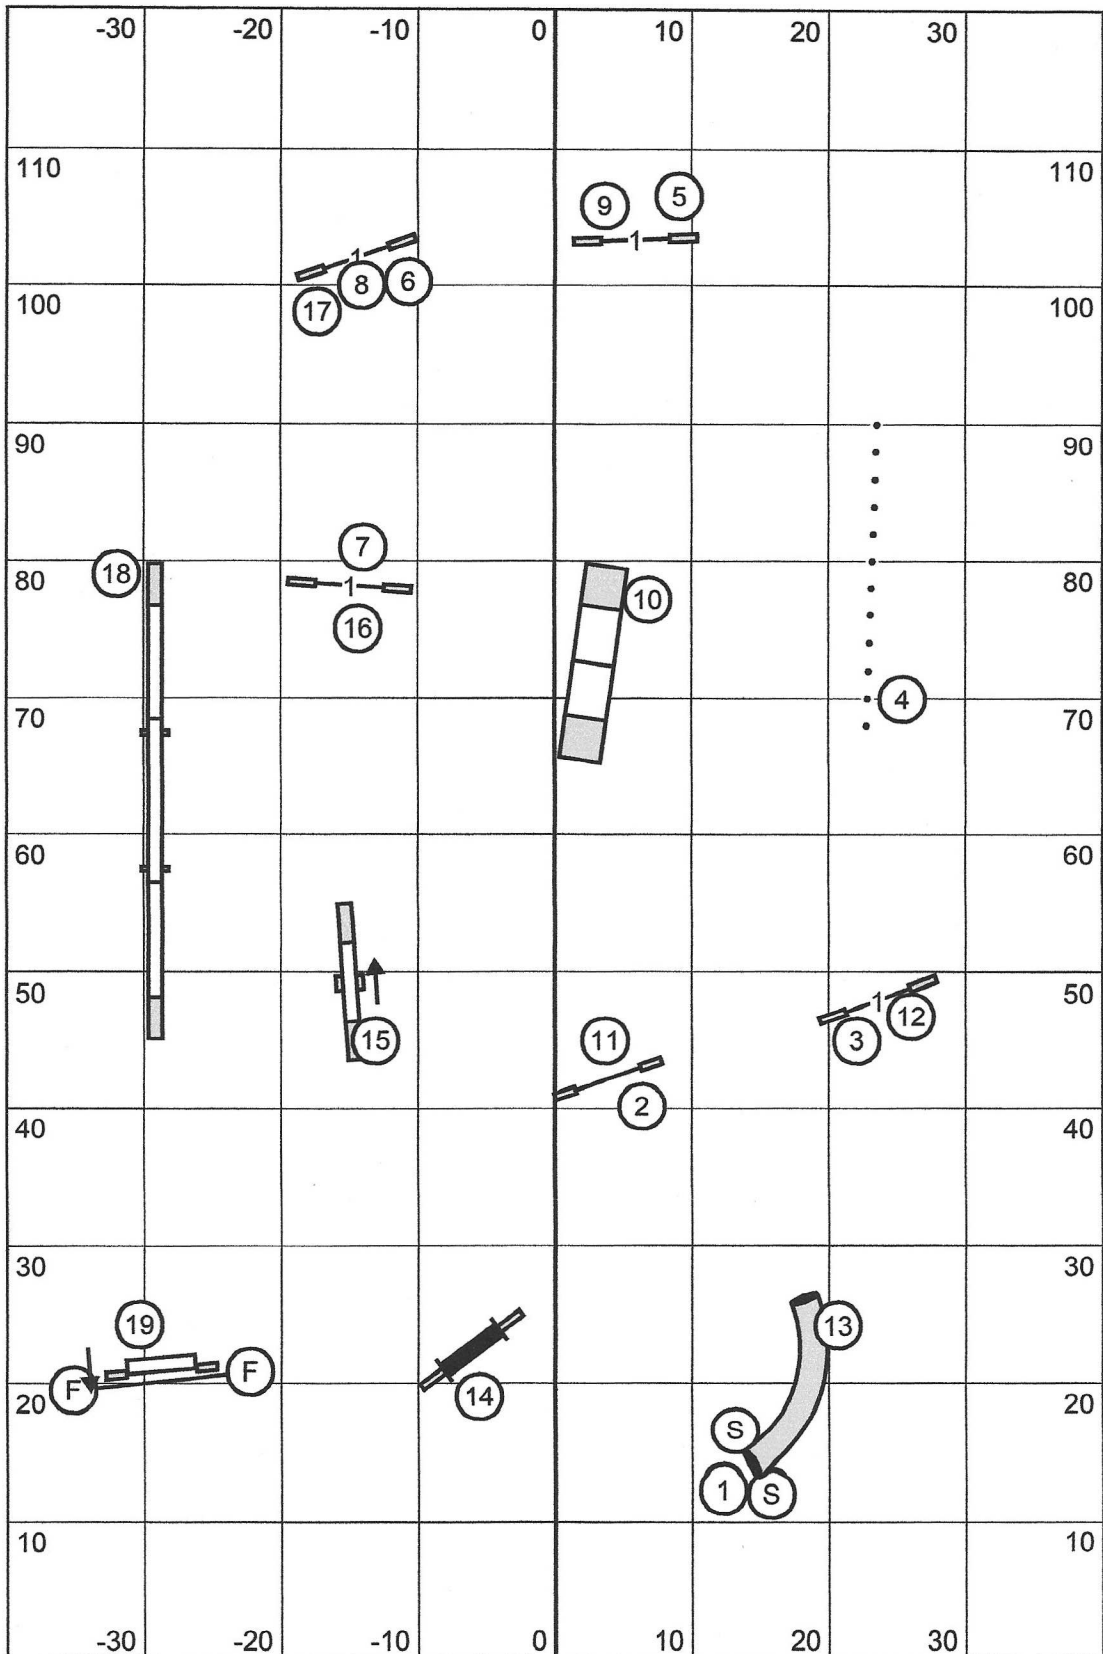

Novice:

8 3 or 3 8

In Flow

F.A.S.T. ~ All Levels

Central New York Shetland Sheepdog Club, Inc.

August 5, 2023 ~ AKC Judge Laura Kuterbach

Paws for Thought Farm - Groton, NY (80' x 120')

Exc/Master:

4 5 6

Open:

4 5

Novice:

8 3 or 3 8

In Flow

F.A.S.T. ~ All Levels

Central New York Shetland Sheepdog Club, Inc.

August 5, 2023 ~ AKC Judge Laura Kuterbach

Paws for Thought Farm - Groton, NY (80' x 120')

Gate

T/S

Gate

Premier Standard

Central New York Shetland Sheepdog Club, Inc.
 August 5, 2023 ~ AKC Judge Laura Kuterbach
 Paws for Thought Farm - Groton, NY (80' x 120')