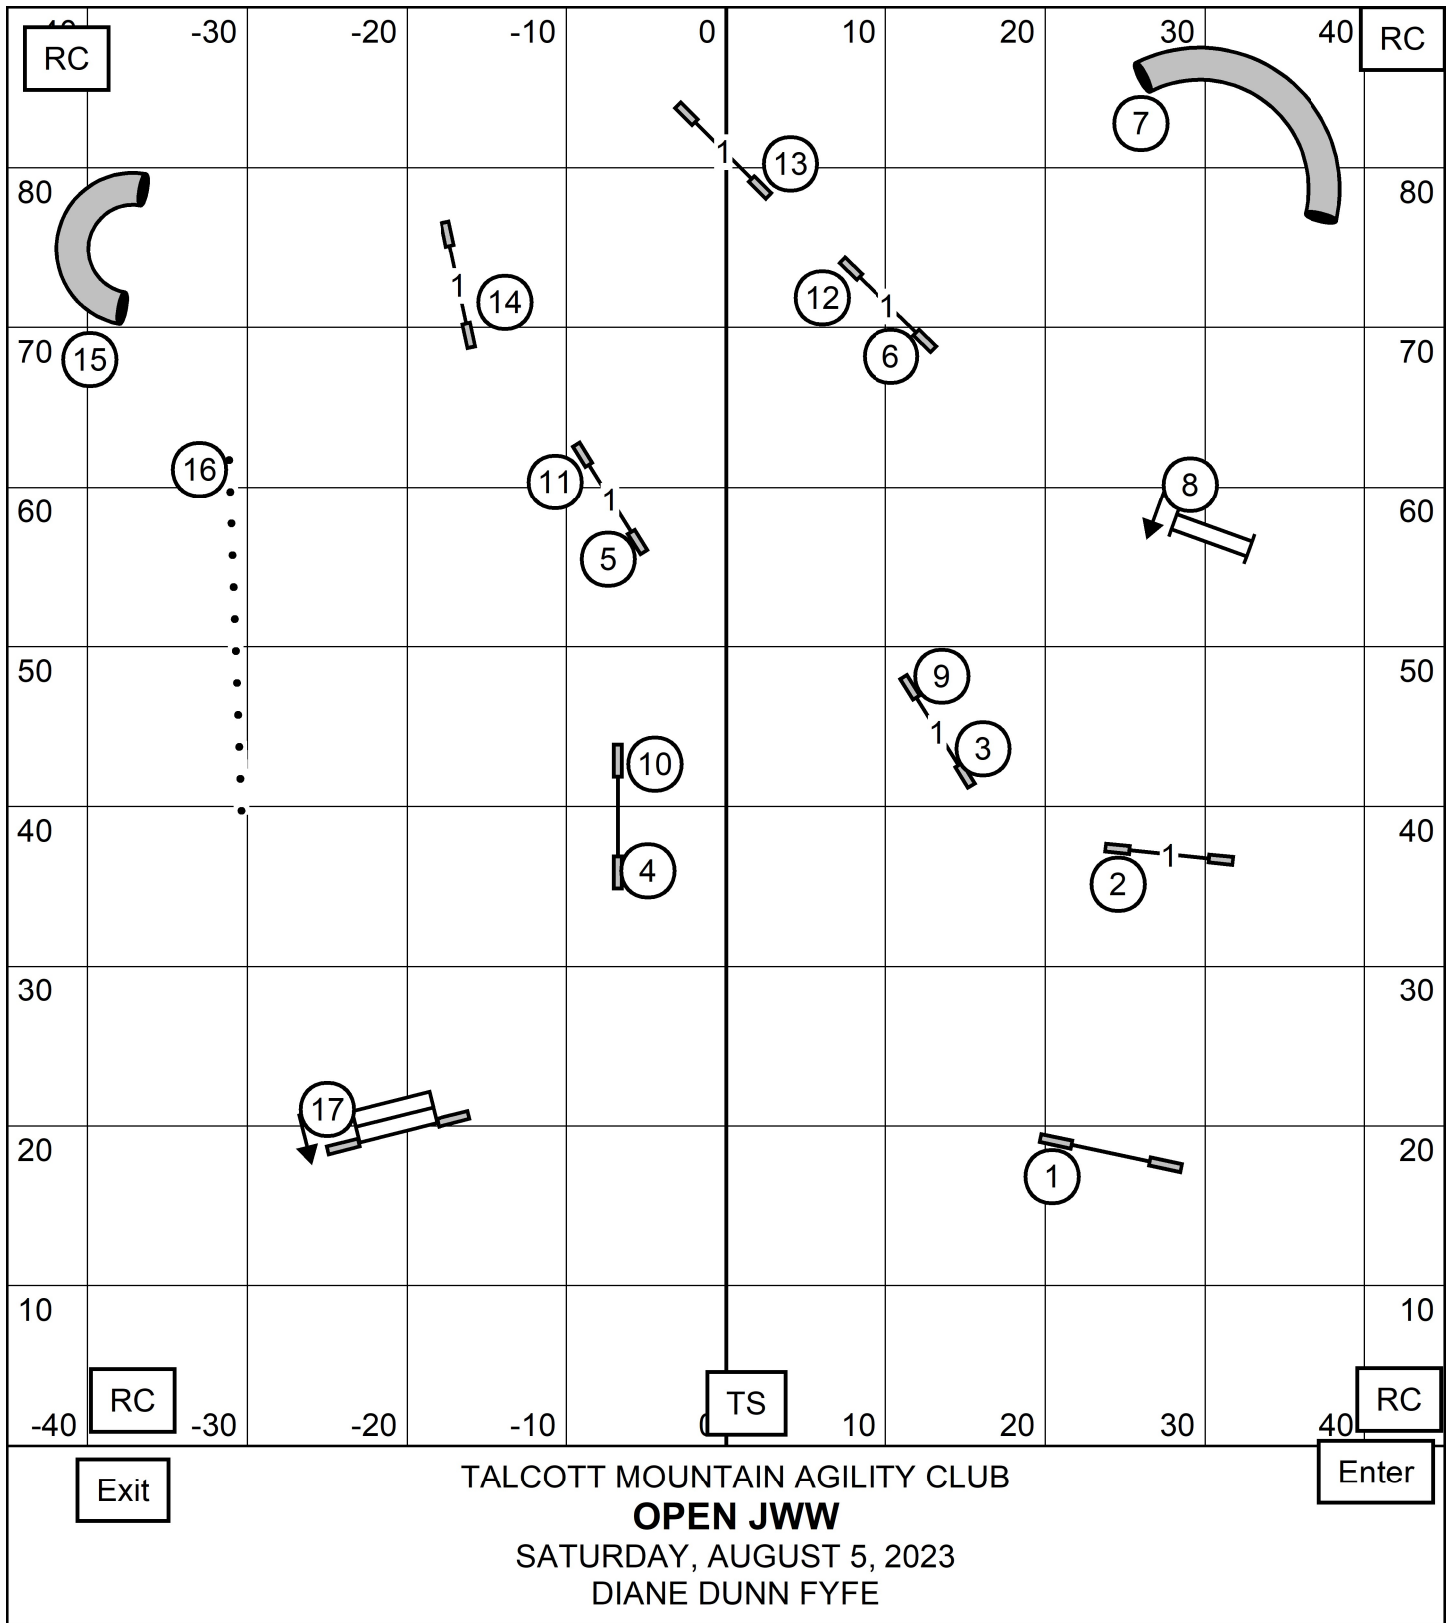

TALCOTT MOUNTAIN AGILITY CLUB
OPEN JWW
SATURDAY, AUGUST 5, 2023
DIANE DUNN FYFE

Exit

Enter