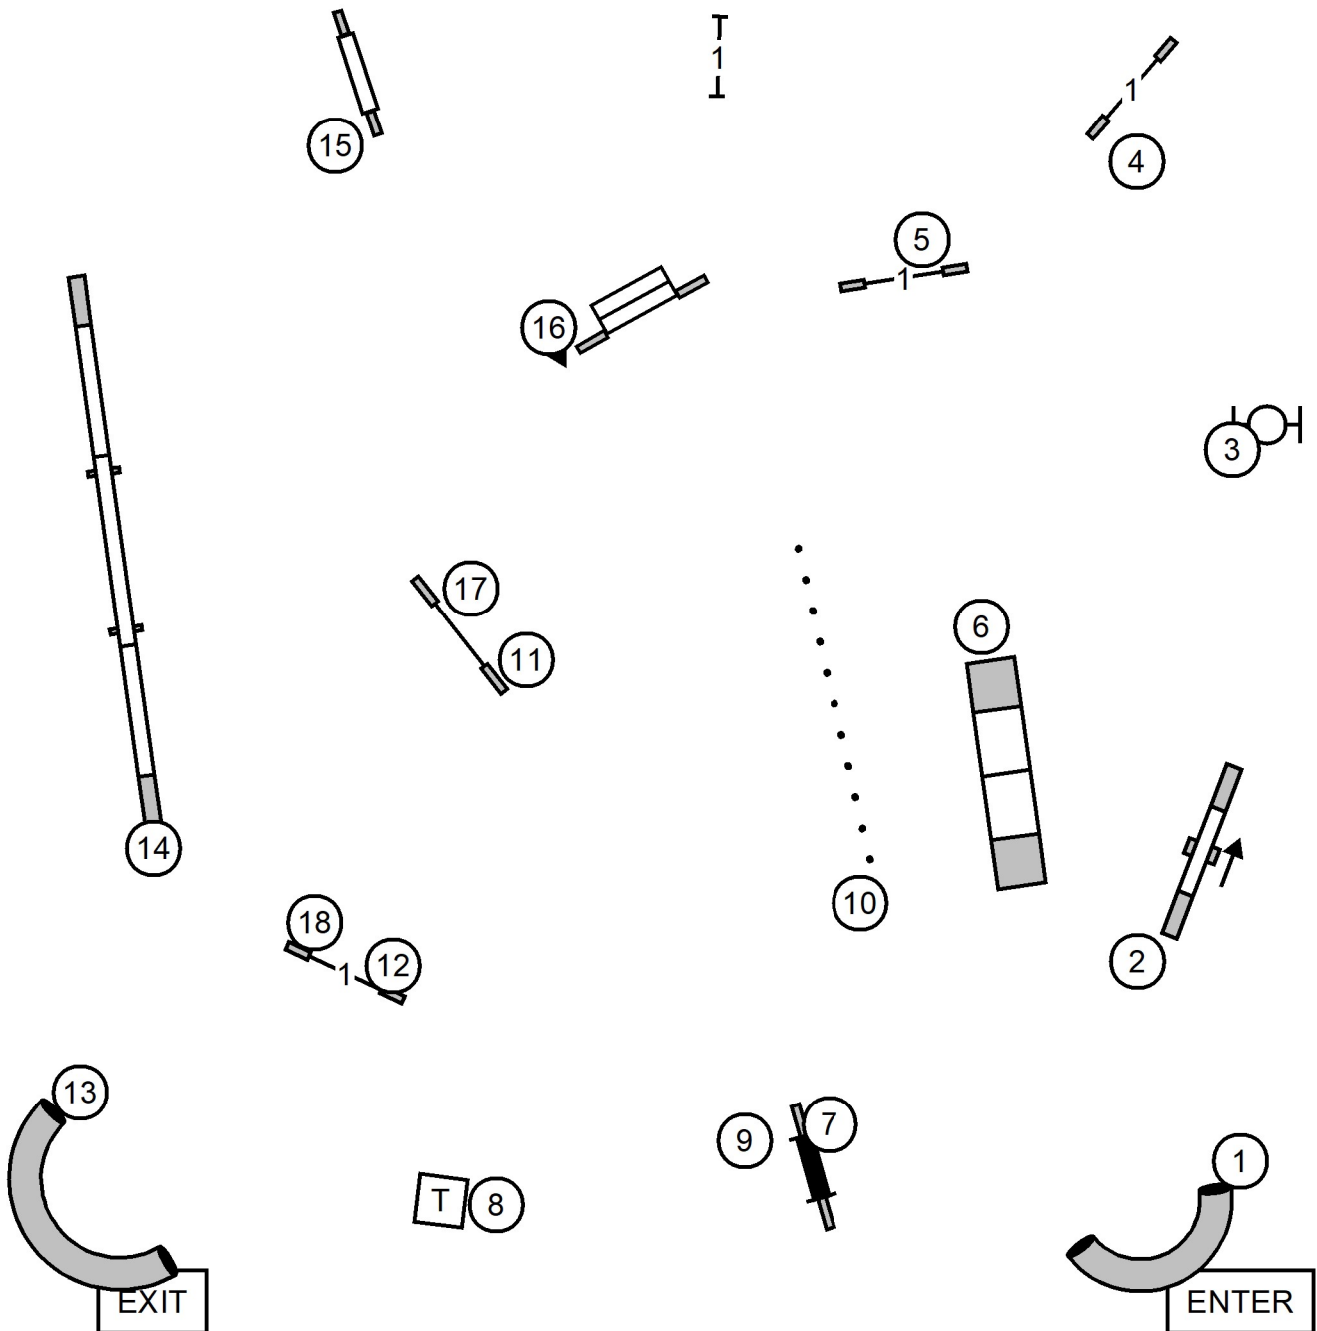

Exc/Master Std
Talcott Mountain Agility Club
Lisa Jarvis
Aug 05, 2023