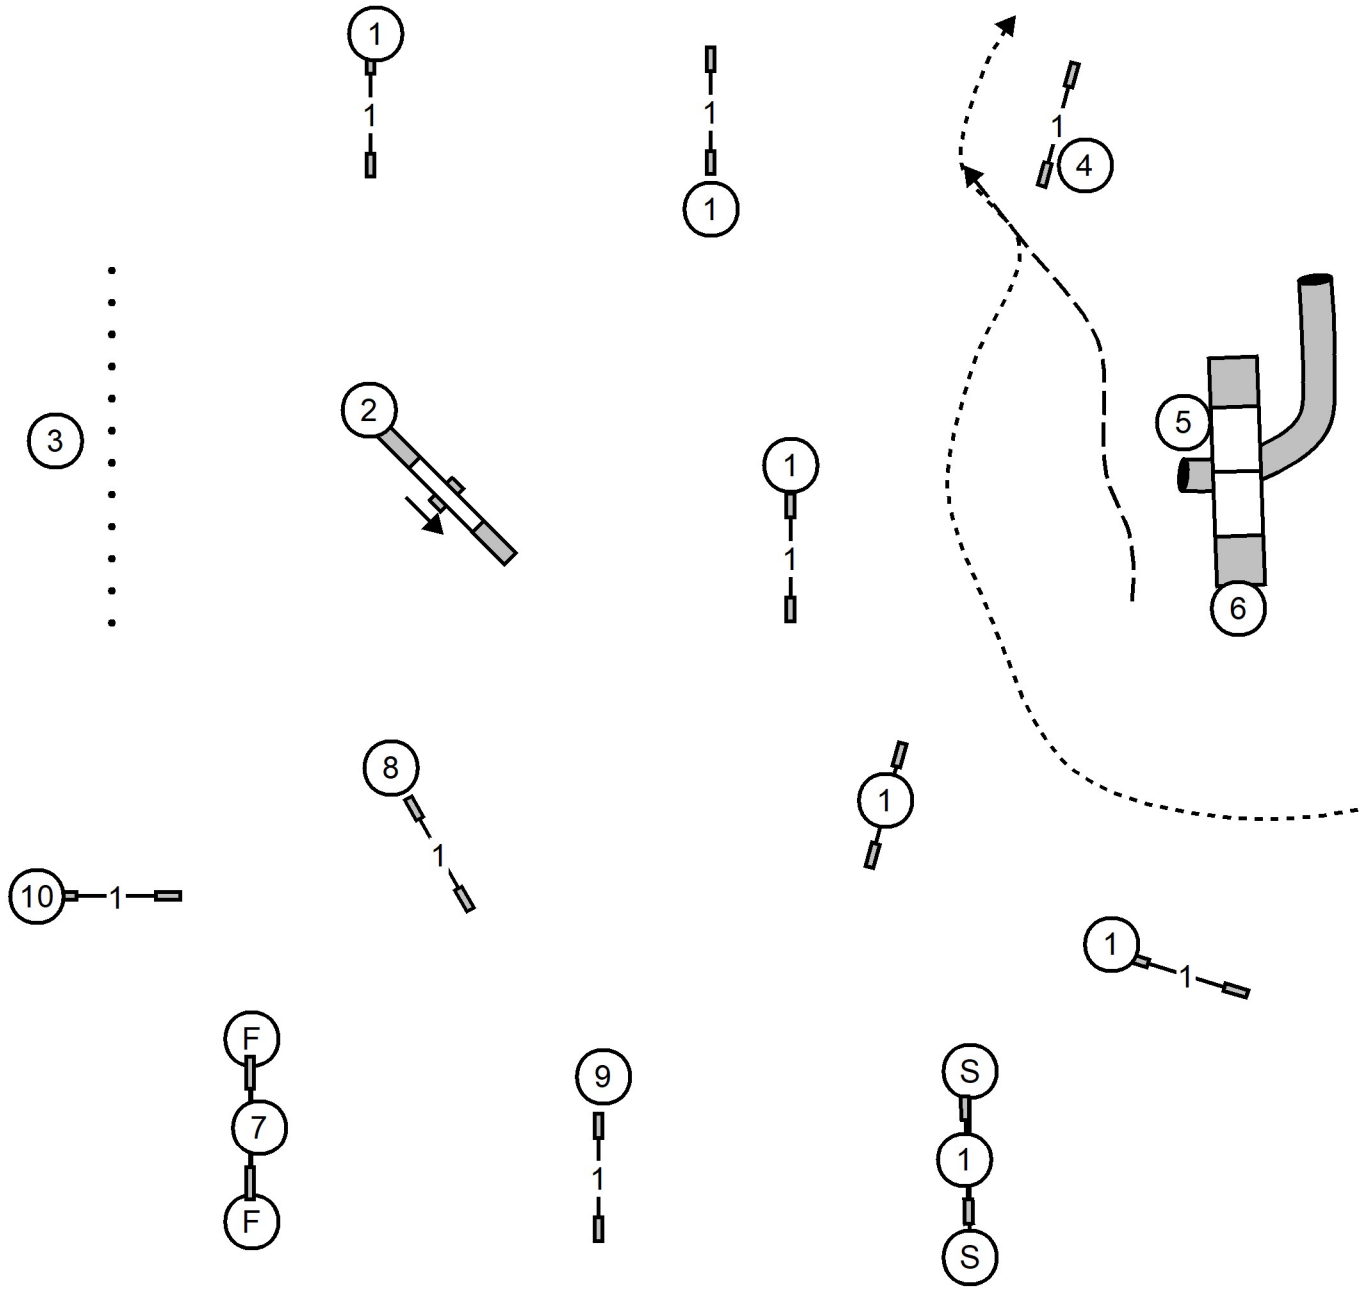

41 sec - 4"
 38 sec - 8", 8P, 12P
 35 sec - 12", 16", 16P, 20P
 32 sec - 20", 24", 24"C

FAST

Talcott Mountain Agility Club
 Lisa Jarvis
 Aug 05, 2023

EXIT

E/M 6-4-5

OPEN 5-4
 dotted line

ENTER

Novice 5-4
 dashed line

RC

RC