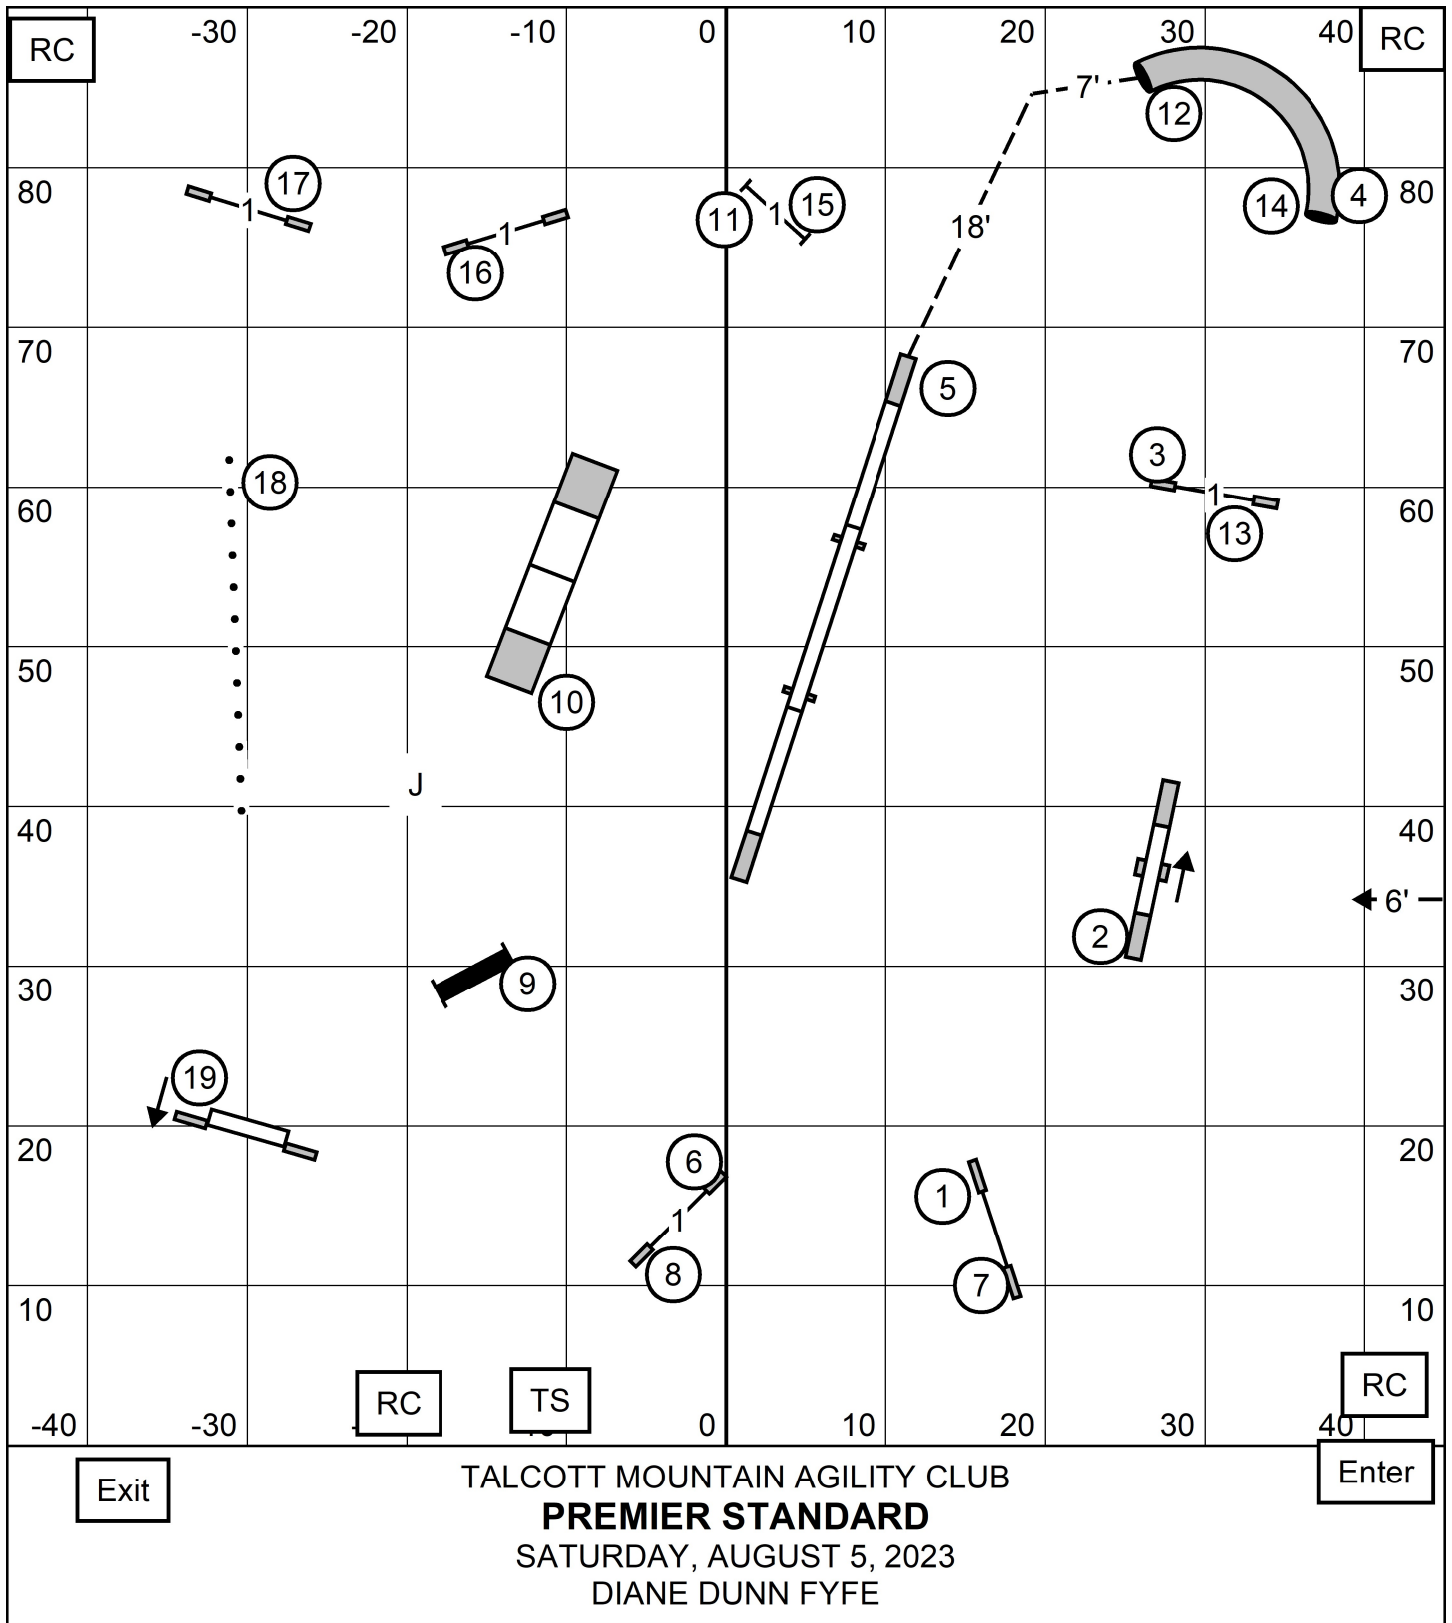

TALCOTT MOUNTAIN AGILITY CLUB
PREMIER STANDARD
SATURDAY, AUGUST 5, 2023
DIANE DUNN FYFE