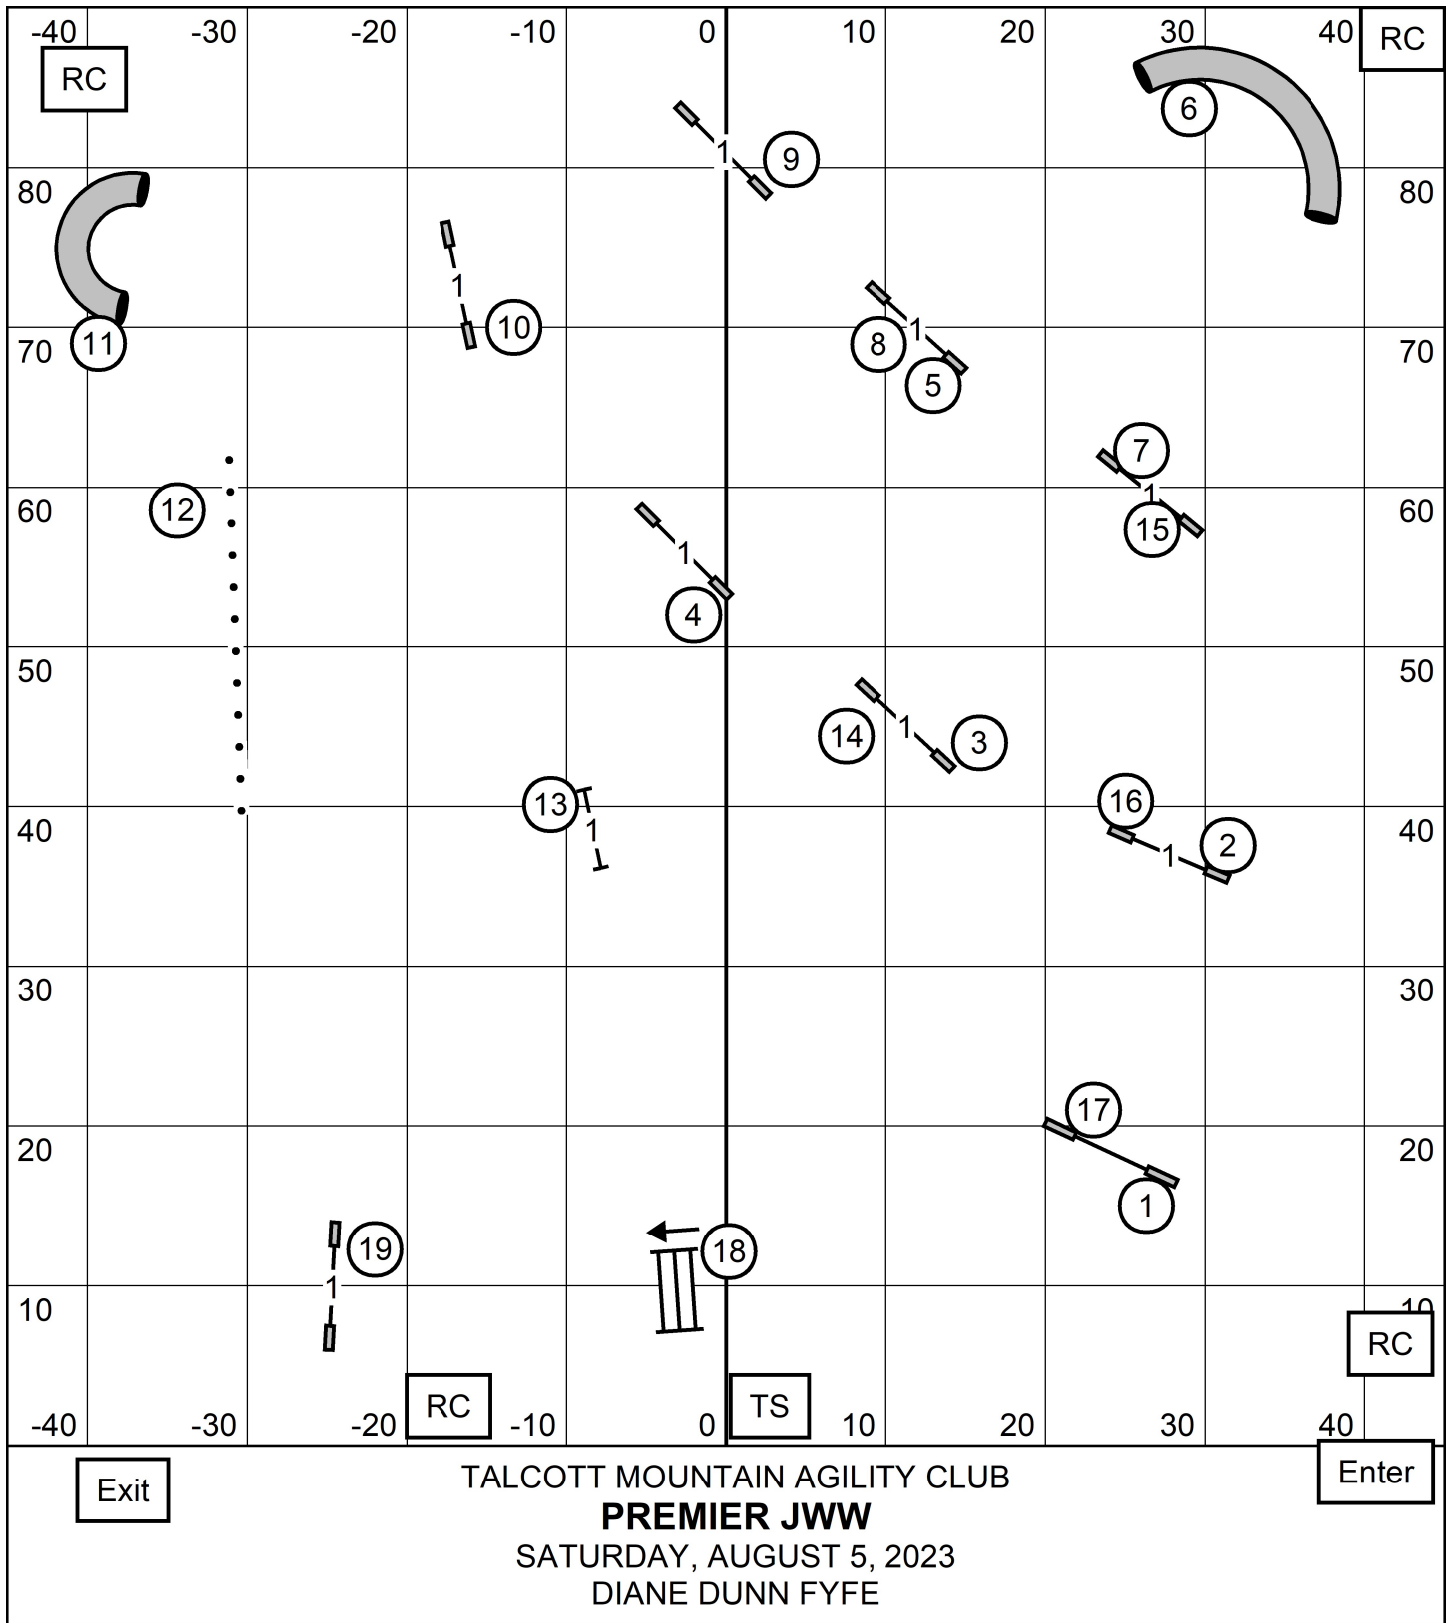

41 sec - 4"
 38 sec - 8", 8P, 12P
 35 sec - 12", 16", 16P, 20P
 32 sec - 20", 24", 24"C

FAST

Talcott Mountain Agility Club
 Lisa Jarvis
 Aug 05, 2023

EXIT

E/M 6-4-5

OPEN 5-4
 dotted line

ENTER

Novice 5-4
 dashed line

TALCOTT MOUNTAIN AGILITY CLUB
OPEN JWW
 SATURDAY, AUGUST 5, 2023
 DIANE DUNN FYFE

Exit

Enter

Exit

Enter

RC

TS

RC