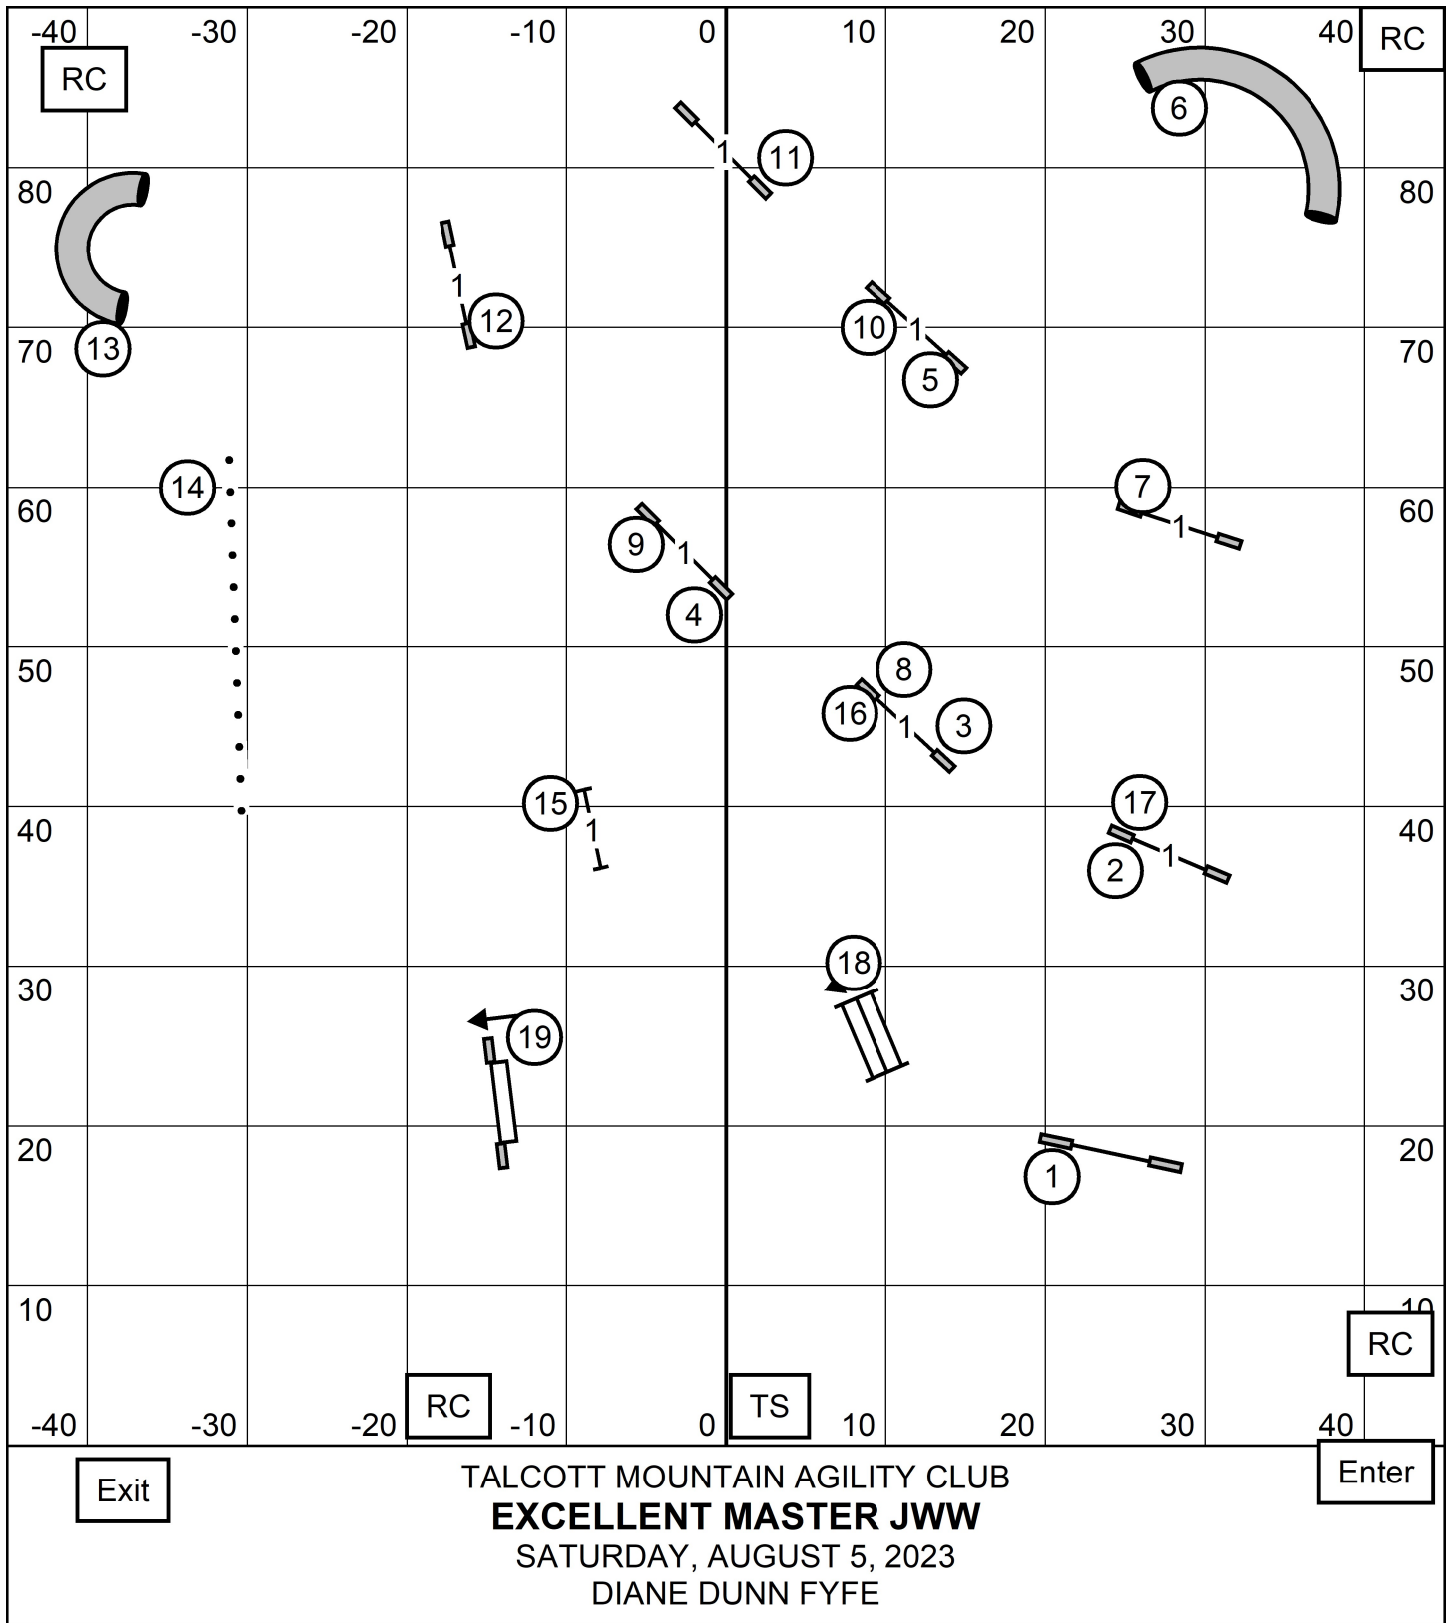

41 sec - 4"
 38 sec - 8", 8P, 12P
 35 sec - 12", 16", 16P, 20P
 32 sec - 20", 24", 24"C

FAST

Talcott Mountain Agility Club
 Lisa Jarvis
 Aug 05, 2023

EXIT

E/M 6-4-5

OPEN 5-4
 dotted line

ENTER

Novice 5-4
 dashed line

TALCOTT MOUNTAIN AGILITY CLUB
OPEN JWW
 SATURDAY, AUGUST 5, 2023
 DIANE DUNN FYFE

Exit

Enter

Exit

Enter

RC

TS

RC