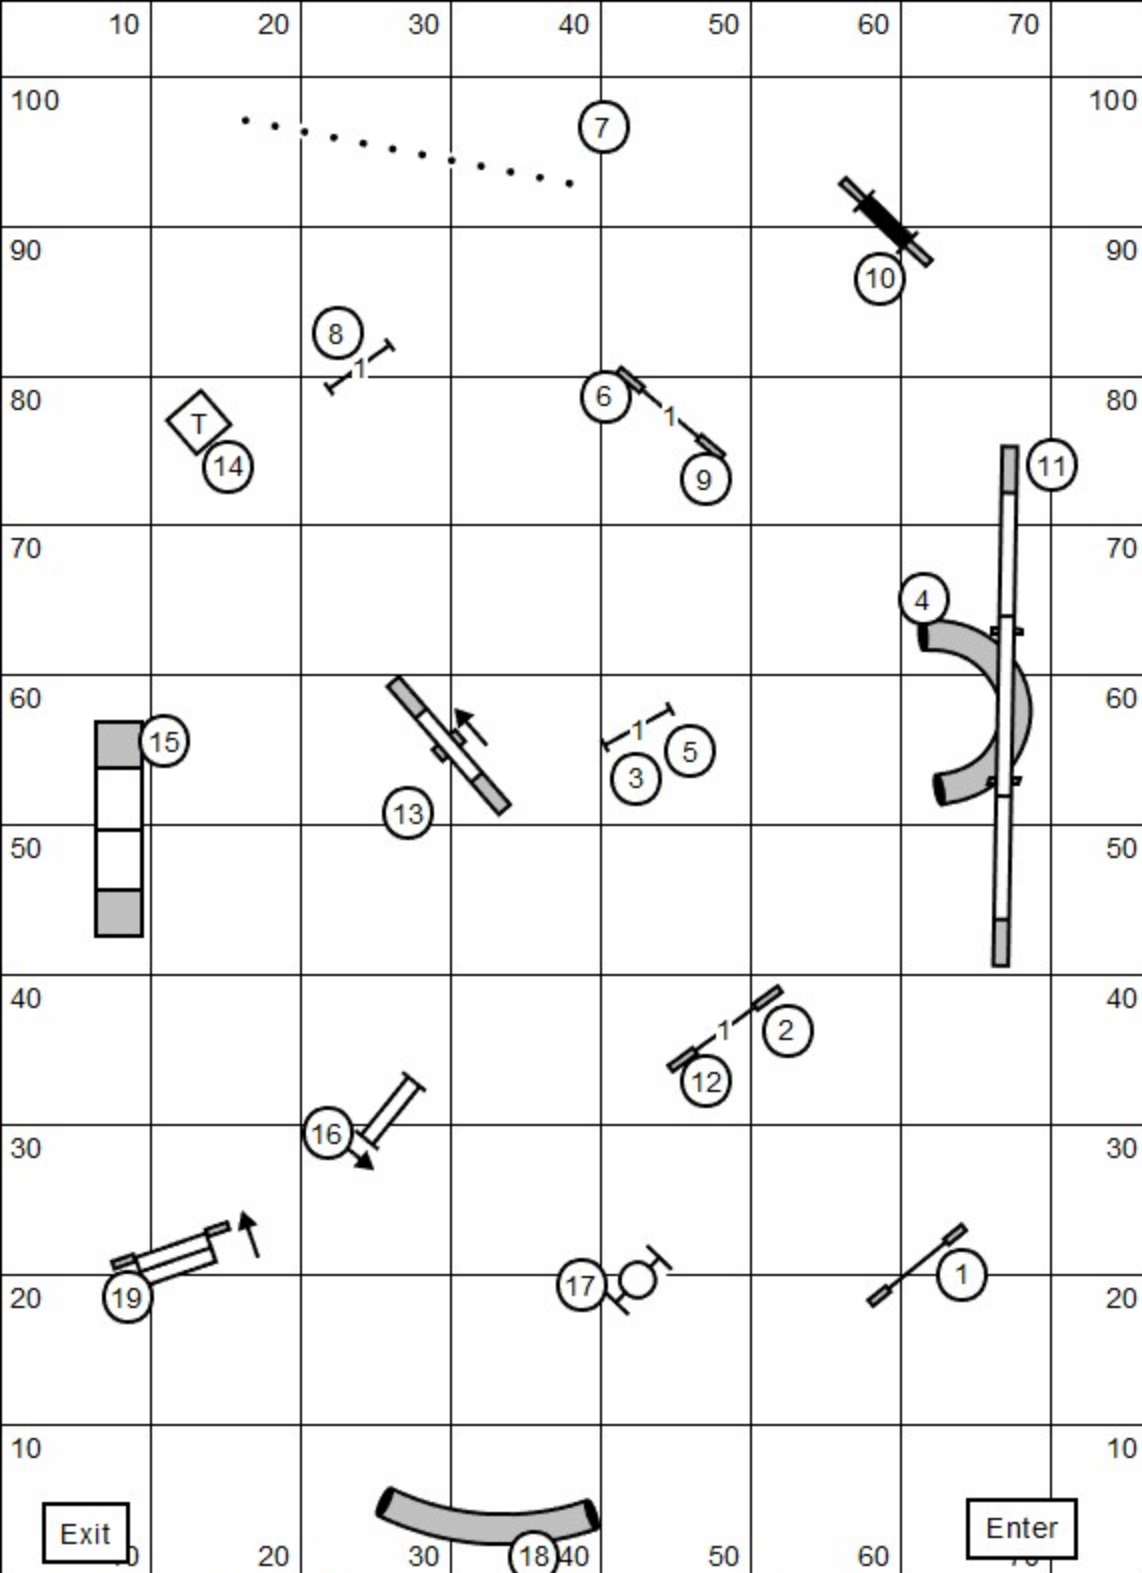

Old Colony Agility Club  
 FAST & P All Levels  
 Judge: Pam Sturtz  
 Open: Solid/Dashed Line  
 (6) (4) (5) or (6) (4) (5)

Sat, 9/9/23  
 Indoors on Turf  
 Score \_\_\_\_\_  
 Ex/Mas: Solid Line  
 (4) (6) (5) or (4) (6) (5)

Novice Solid/dashed line  
 (4) (5) or (4) (6)

Old Colony Agility Club  
 Mas/Ex & P Standard  
 Judge: Pam Sturtz

Sat, 9/9/23  
 Indoors on Turf  
 Score \_\_\_\_\_

Yardage \_\_\_\_\_  
 SCT \_\_\_\_\_  
 Dog's Time \_\_\_\_\_

Old Colony Agility Club  
 Open & P Standard  
 Judge: Pam Sturtz

Sat, 9/9/23  
 Indoors on Turf  
 Score \_\_\_\_\_

Yardage \_\_\_\_\_  
 SCT \_\_\_\_\_  
 Dog's Time \_\_\_\_\_

Old Colony Agility Club  
 Novice A, B & P Standard  
 Judge: Pam Sturtz