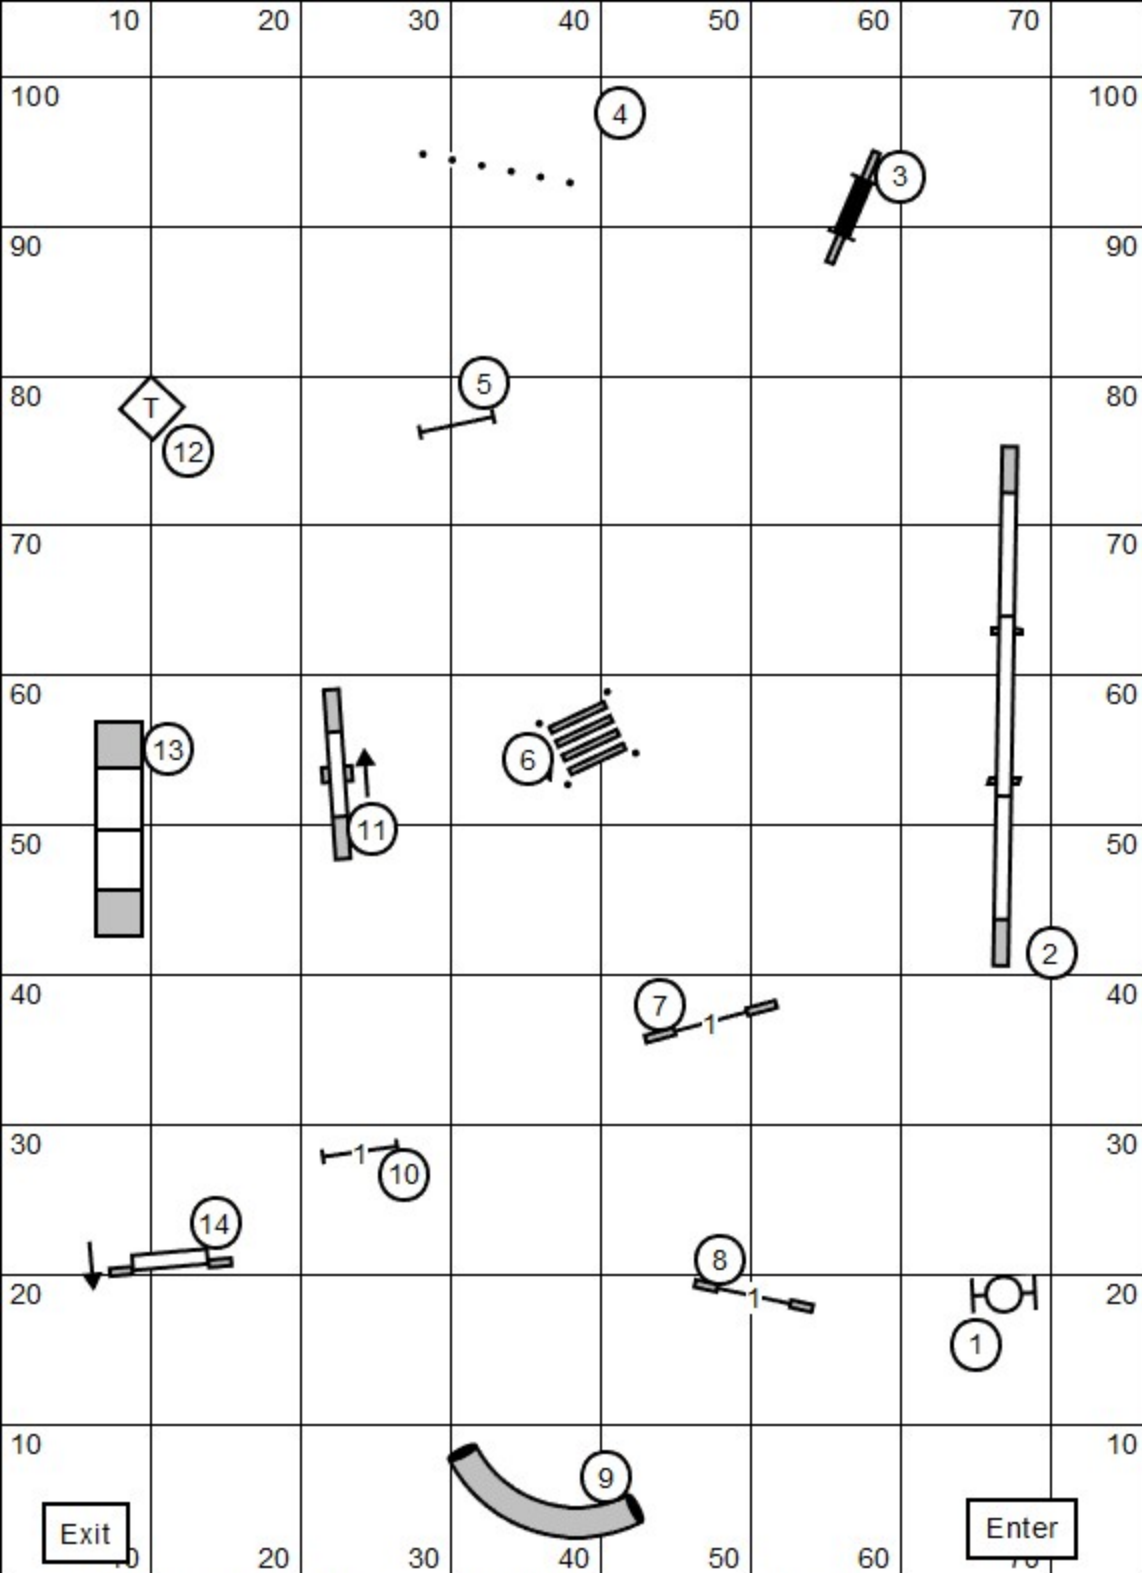

Old Colony Agility Club
Novice A, B & P Standard
Judge: Pam Sturtz

Sat, 9/9/23
Indoors on Turf
Score _____

Yardage _____
SCT _____
Dog's Time _____