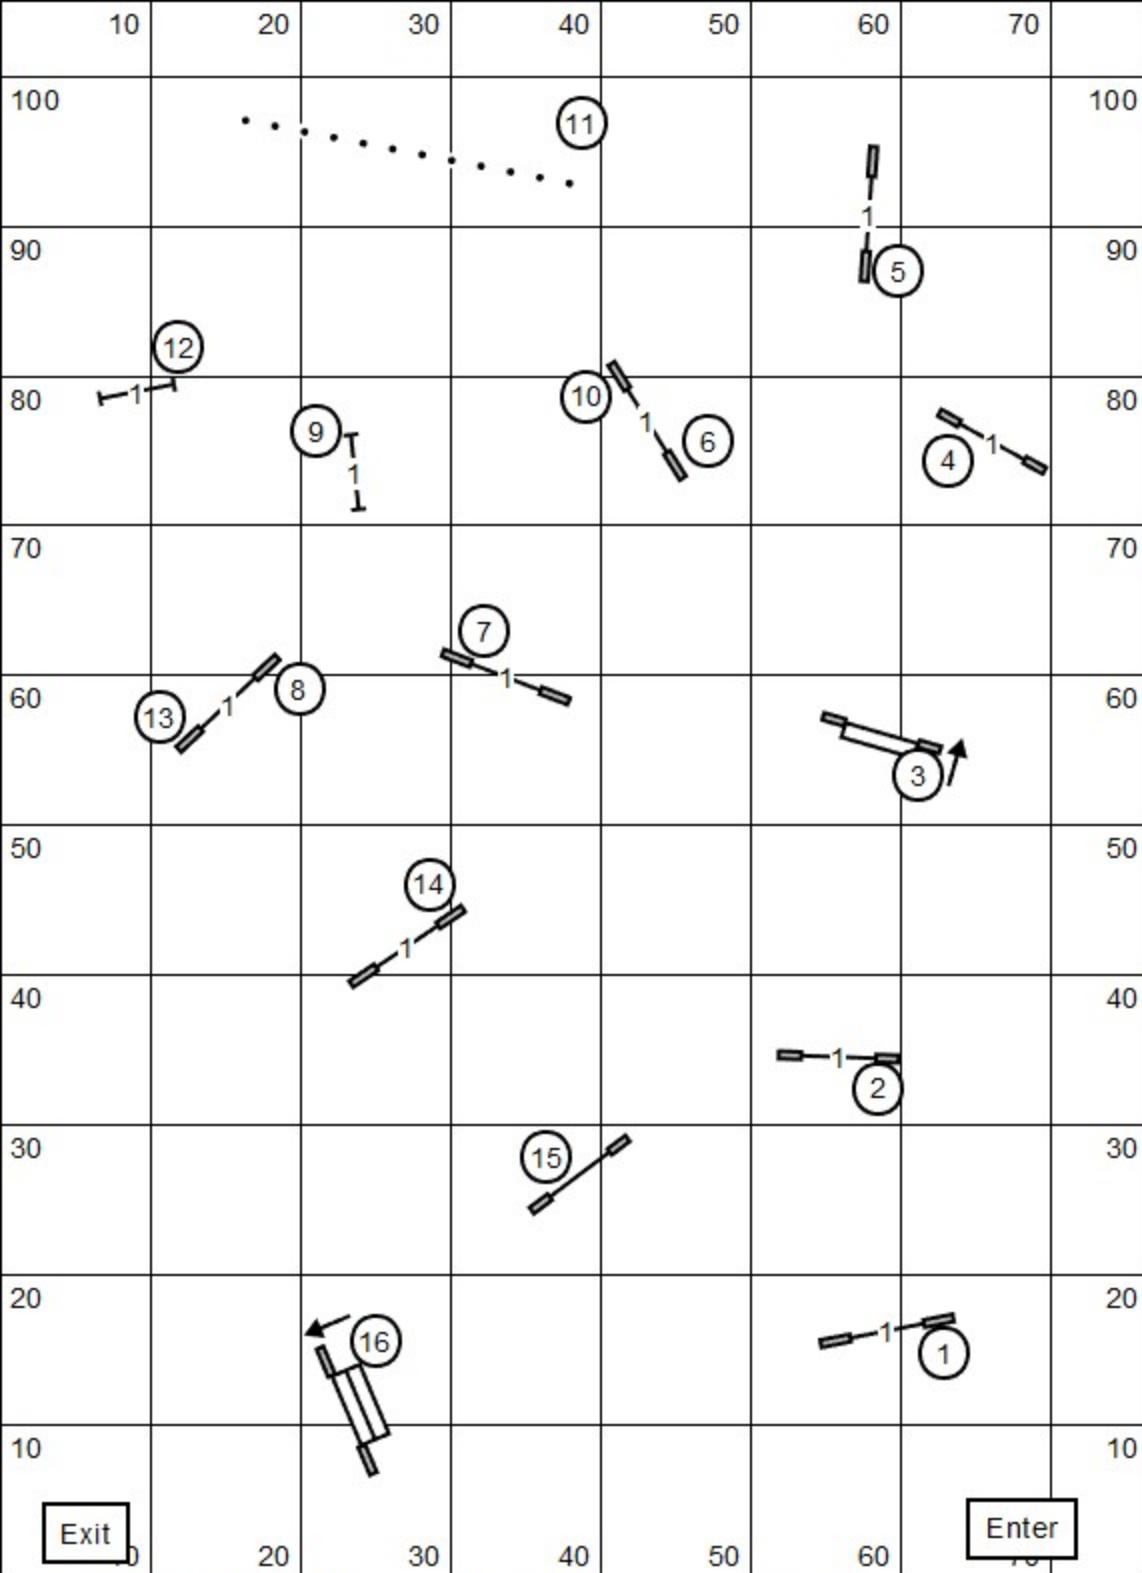

Old Colony Agility Club
Open & P JWW
Judge: Pam Sturtz

Sat, 9/9/23
Indoors on Turf
Score _____

Yardage _____
SCT _____
Dog's Time _____