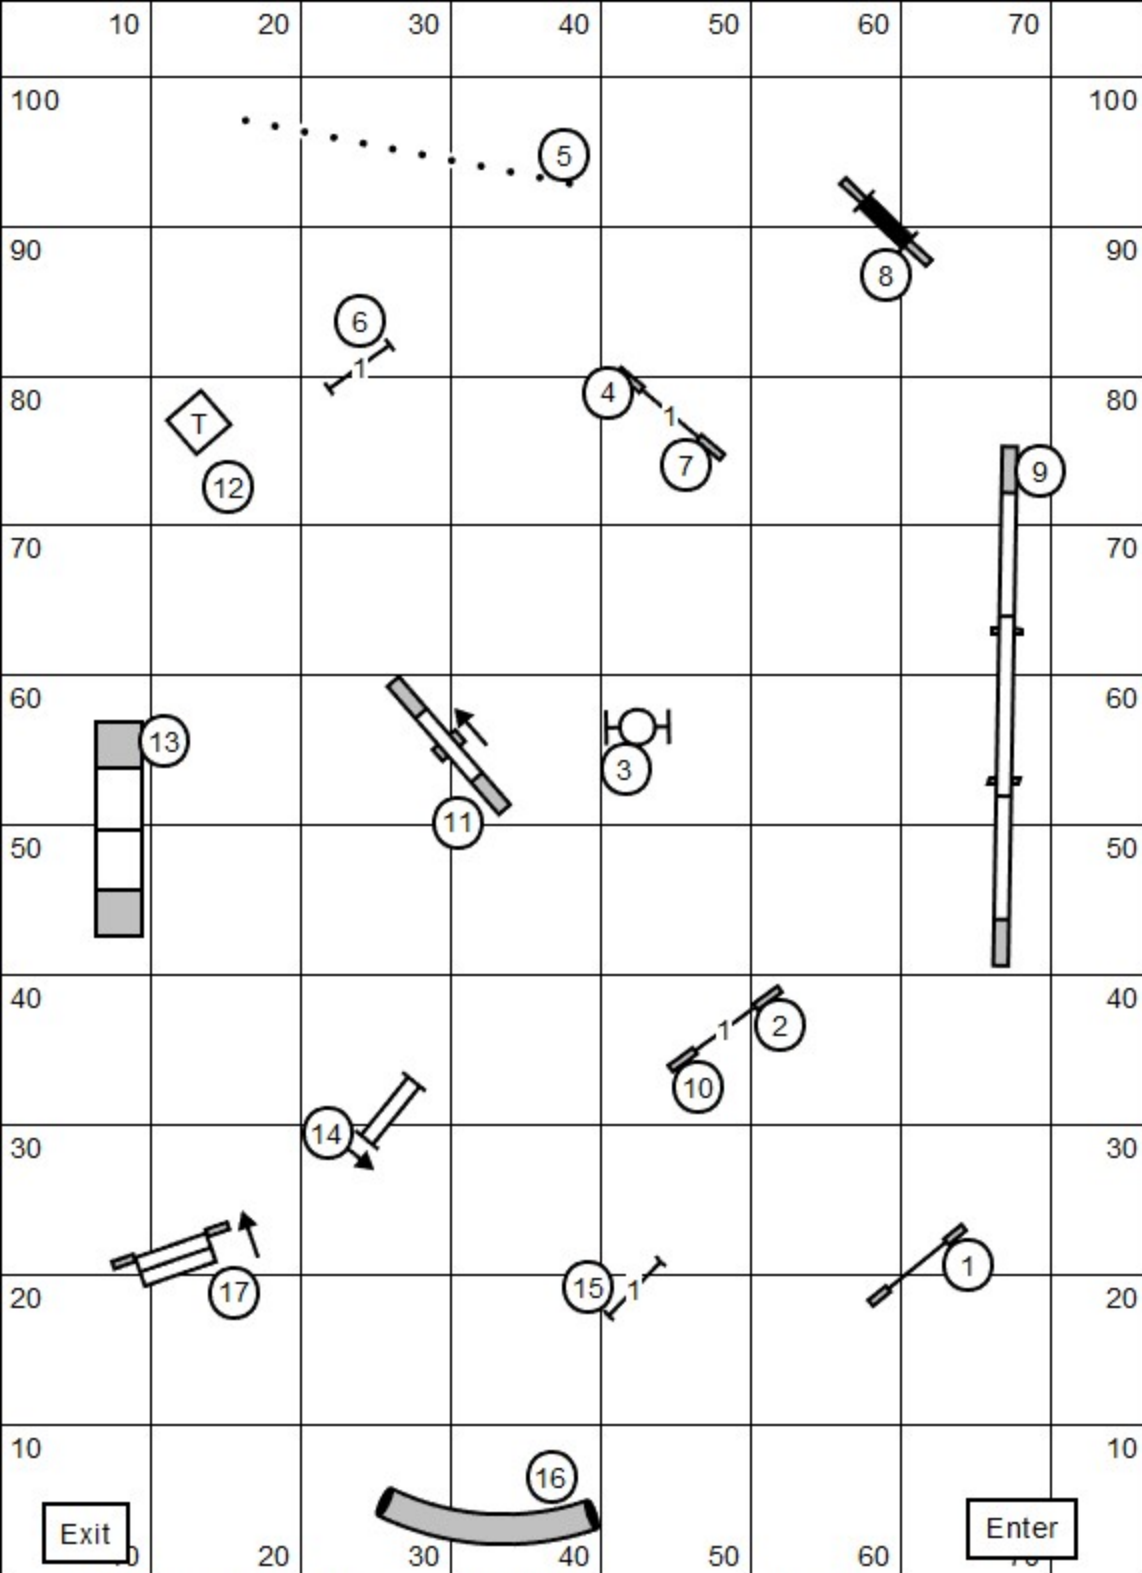

Old Colony Agility Club  
 FAST & P All Levels  
 Judge: Pam Sturtz  
 Open: Solid/Dashed Line  
 (6) (4) (5) or (6) (4) (5)

Sat, 9/9/23  
 Indoors on Turf  
 Score \_\_\_\_\_  
 Ex/Mas: Solid Line  
 (4) (6) (5) or (4) (6) (5)

Novice Solid/dashed line  
 (4) (5) or (4) (6)

Old Colony Agility Club  
 Mas/Ex & P Standard  
 Judge: Pam Sturtz

Sat, 9/9/23  
 Indoors on Turf  
 Score \_\_\_\_\_

Yardage \_\_\_\_\_  
 SCT \_\_\_\_\_  
 Dog's Time \_\_\_\_\_

Old Colony Agility Club  
 Open & P Standard  
 Judge: Pam Sturtz

Sat, 9/9/23  
 Indoors on Turf  
 Score \_\_\_\_\_

Yardage \_\_\_\_\_  
 SCT \_\_\_\_\_  
 Dog's Time \_\_\_\_\_

Old Colony Agility Club  
 Novice A, B & P Standard  
 Judge: Pam Sturtz