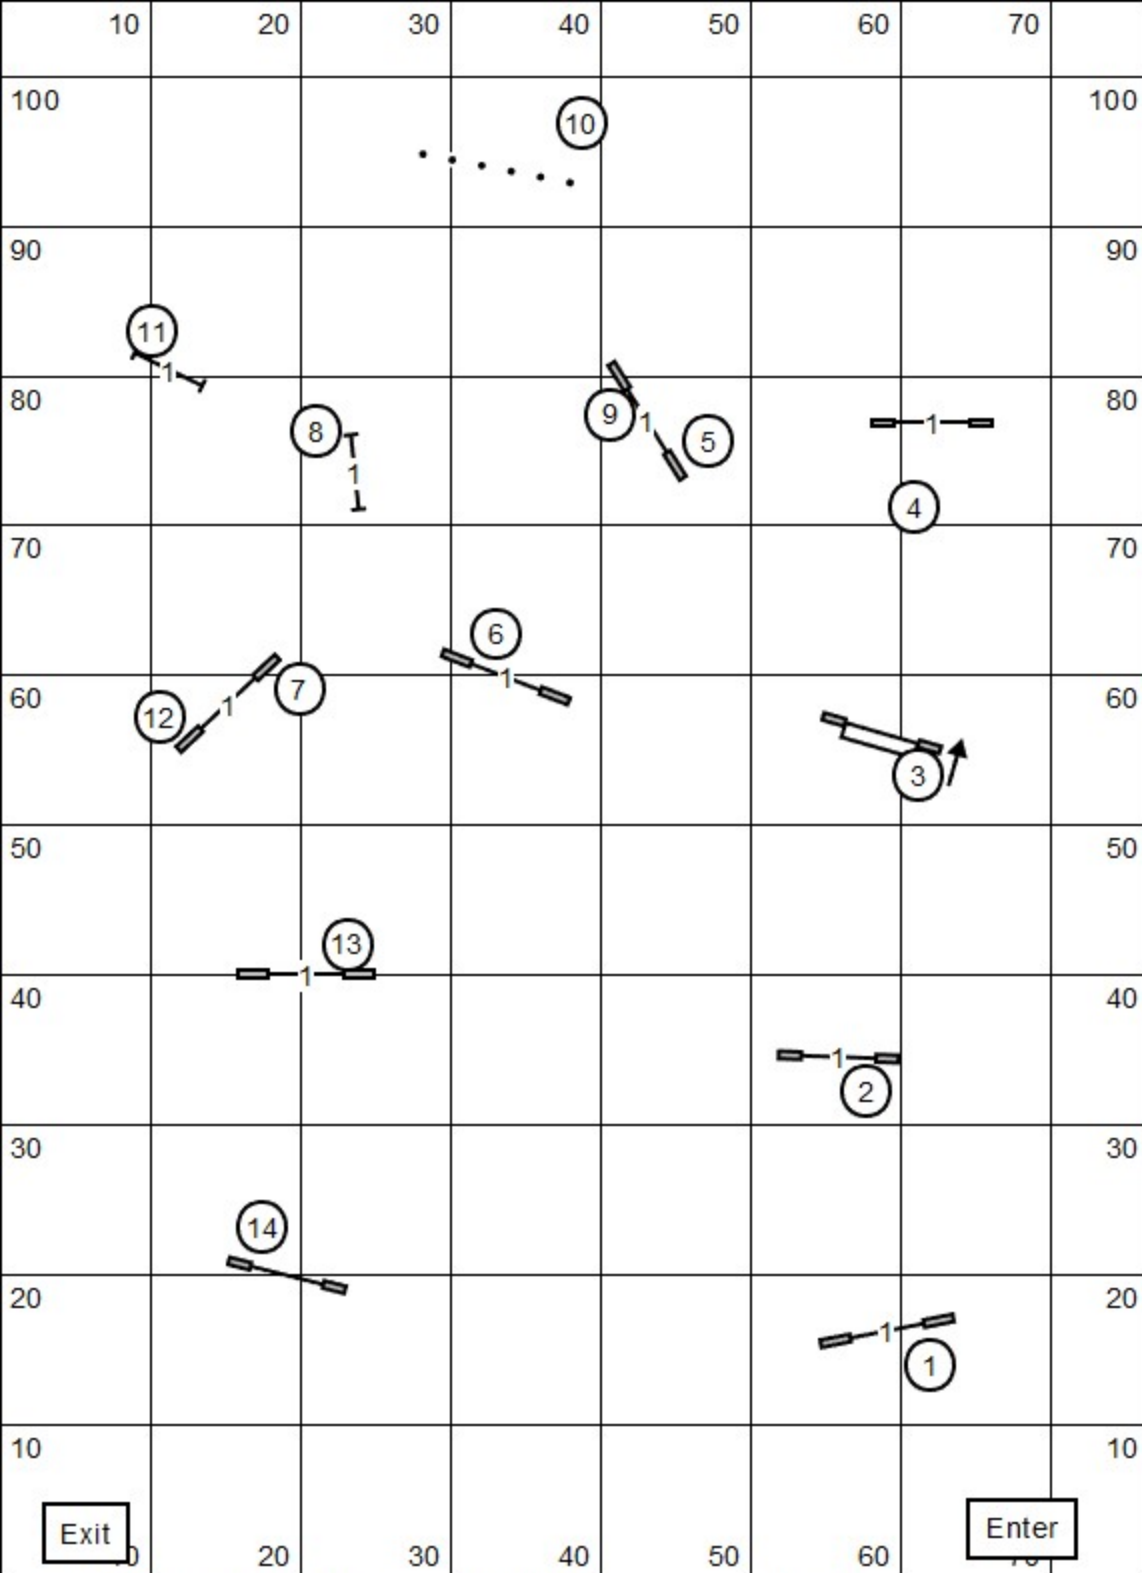

Old Colony Agility Club
Novice A, B & P JWW
Judge: Pam Sturtz

Sat, 9/9/23
Indoors on Turf
Score _____

Yardage _____
SCT _____
Dog's Time _____