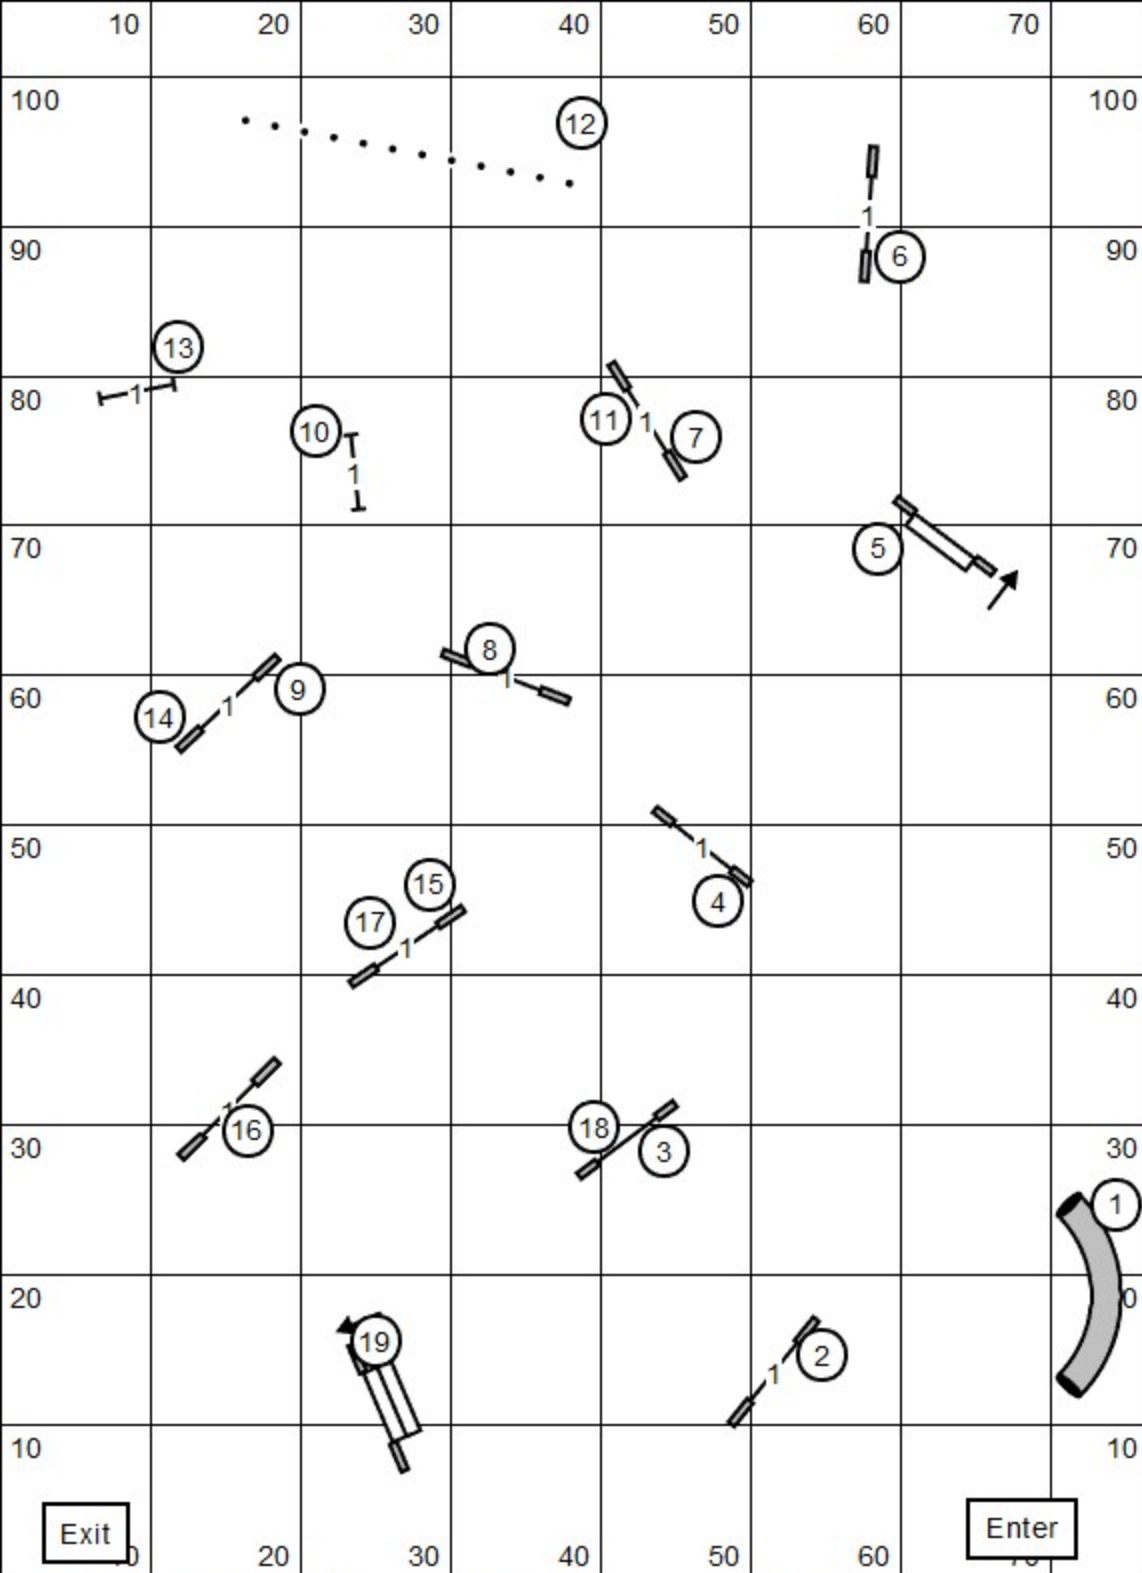

Old Colony Agility Club
Master/Excellent & P JWW
Judge: Pam Sturtz

Sat, 9/9/23
Indoors on Turf
Score _____

Yardage _____
SCT _____
Dog's Time _____