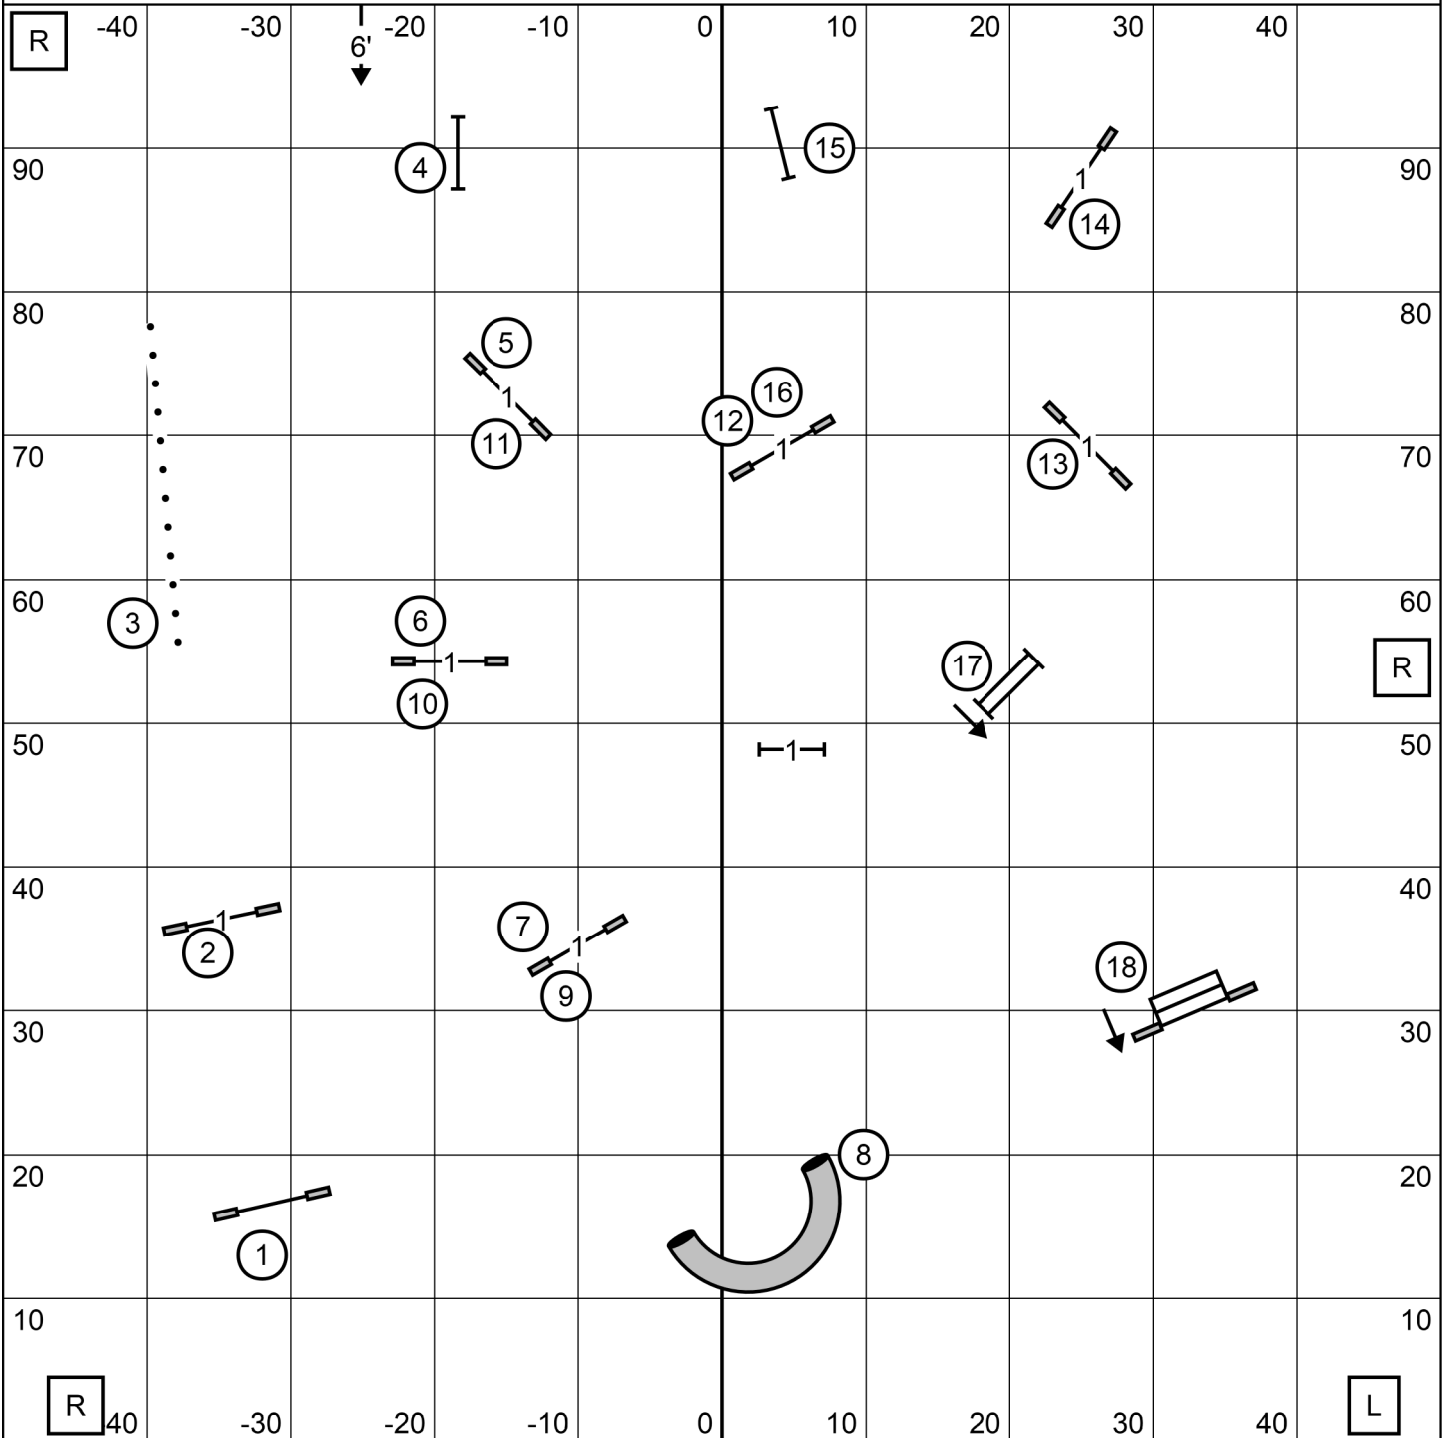

IN

PIONEER VALLEY KENNEL CLUB
SATURDAY SEPT 16, 2023

MASTER EXCELLENT JWW

06

Judge: Suzi Schmitz

PIONEER VALLEY KENNEL CLUB
SATURDAY SEPT 16, 2023

OPEN JWW

08