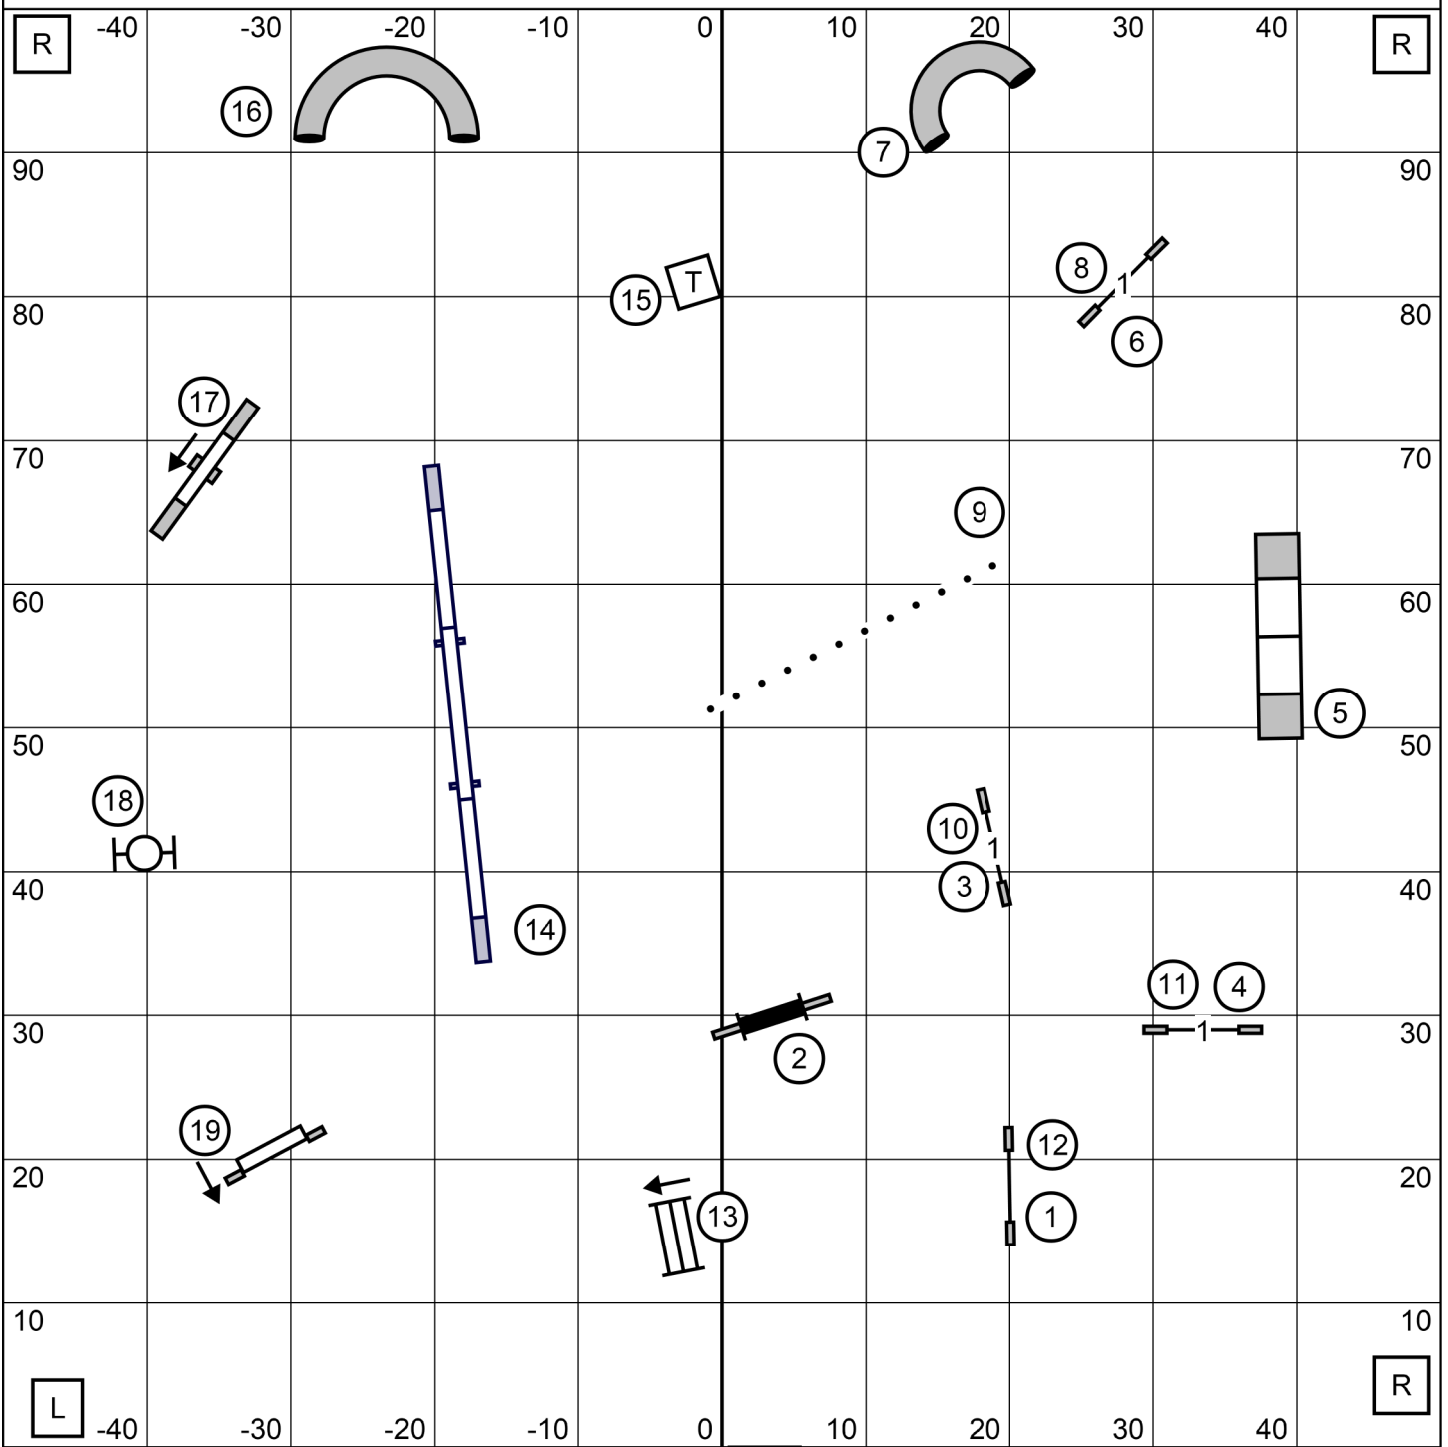

PIONEER VALLEY KENNEL CLUB
SATURDAY SEPT 16, 2023

01

MASTER EXCELLENT STANDARD

JUDGE: Suzi Schmitz

TS