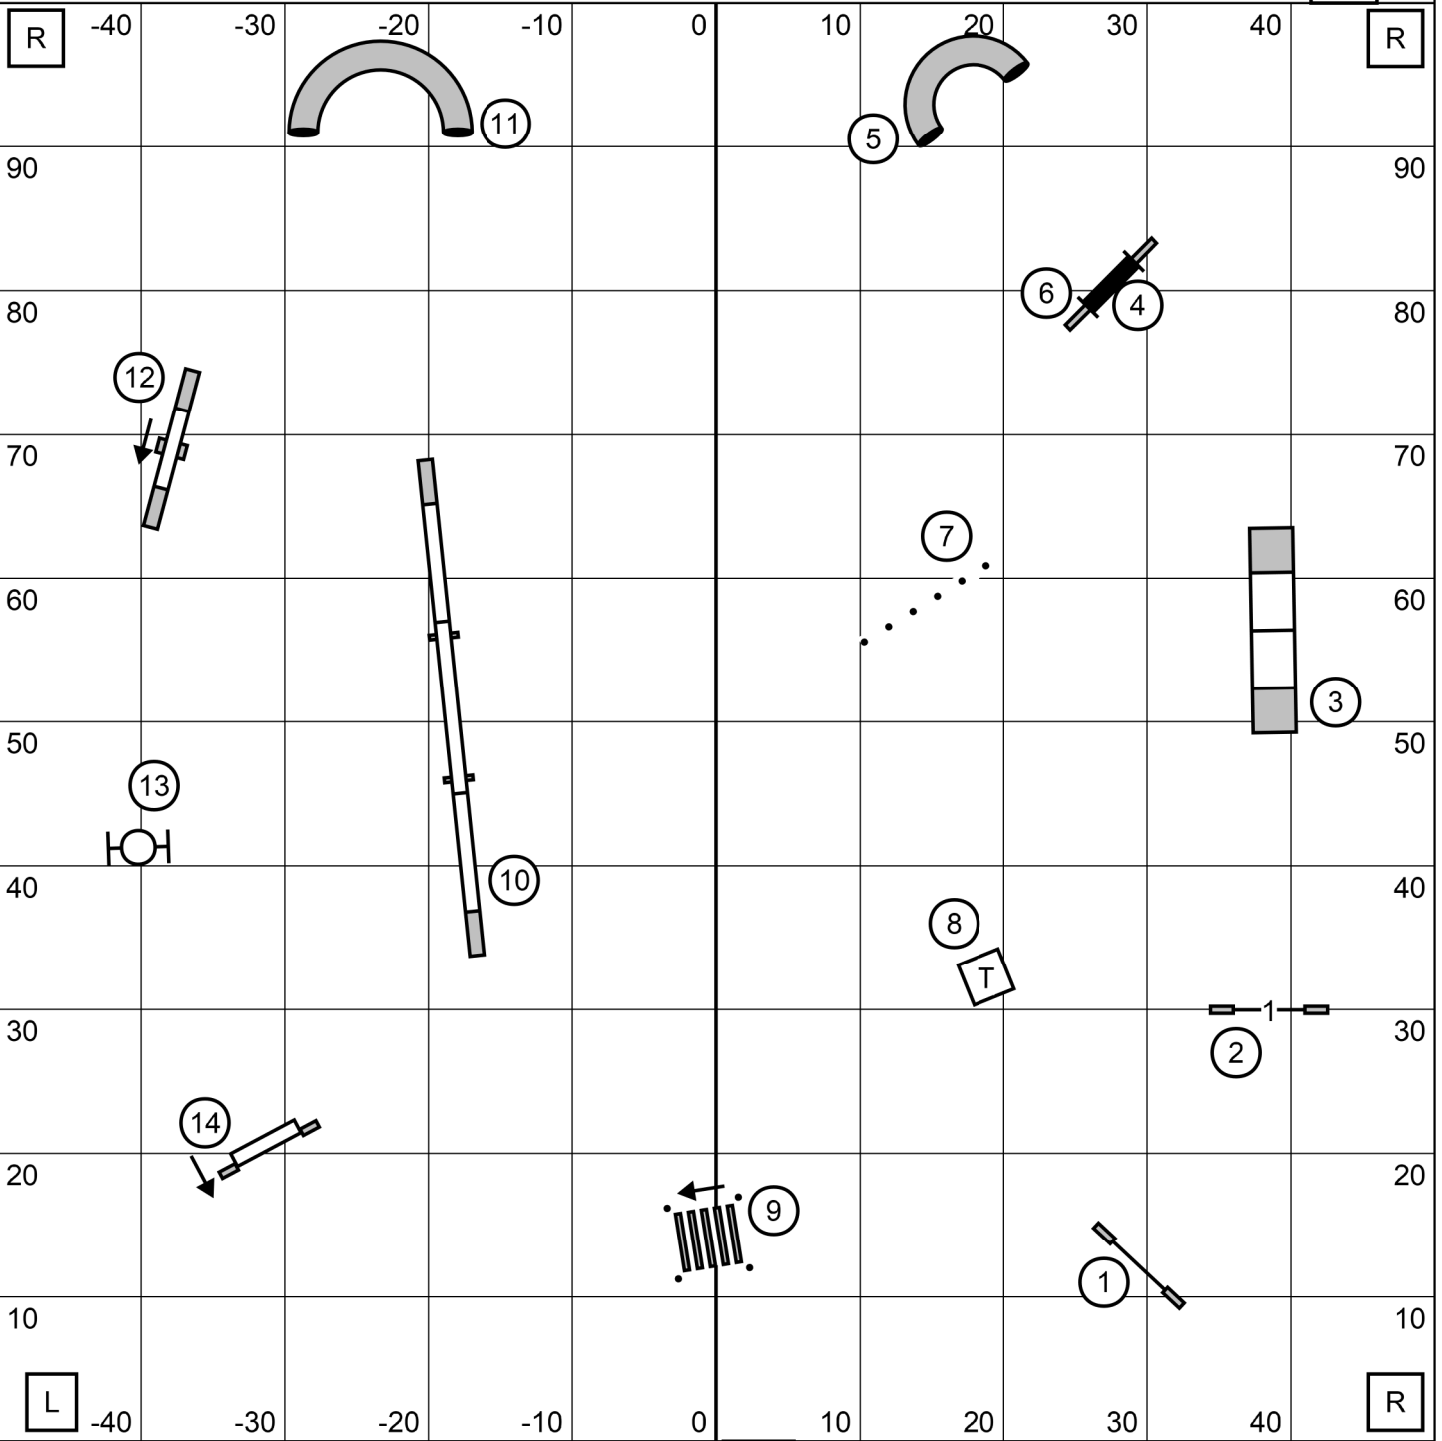

04

Judge: Suzi Schmitz

PIONEER VALLEY KENNEL CLUB
SATURDAY SEPT 16, 2023

NOVICE STANDARD

05

JUDGE: Suzi Schmitz

OUT

TS