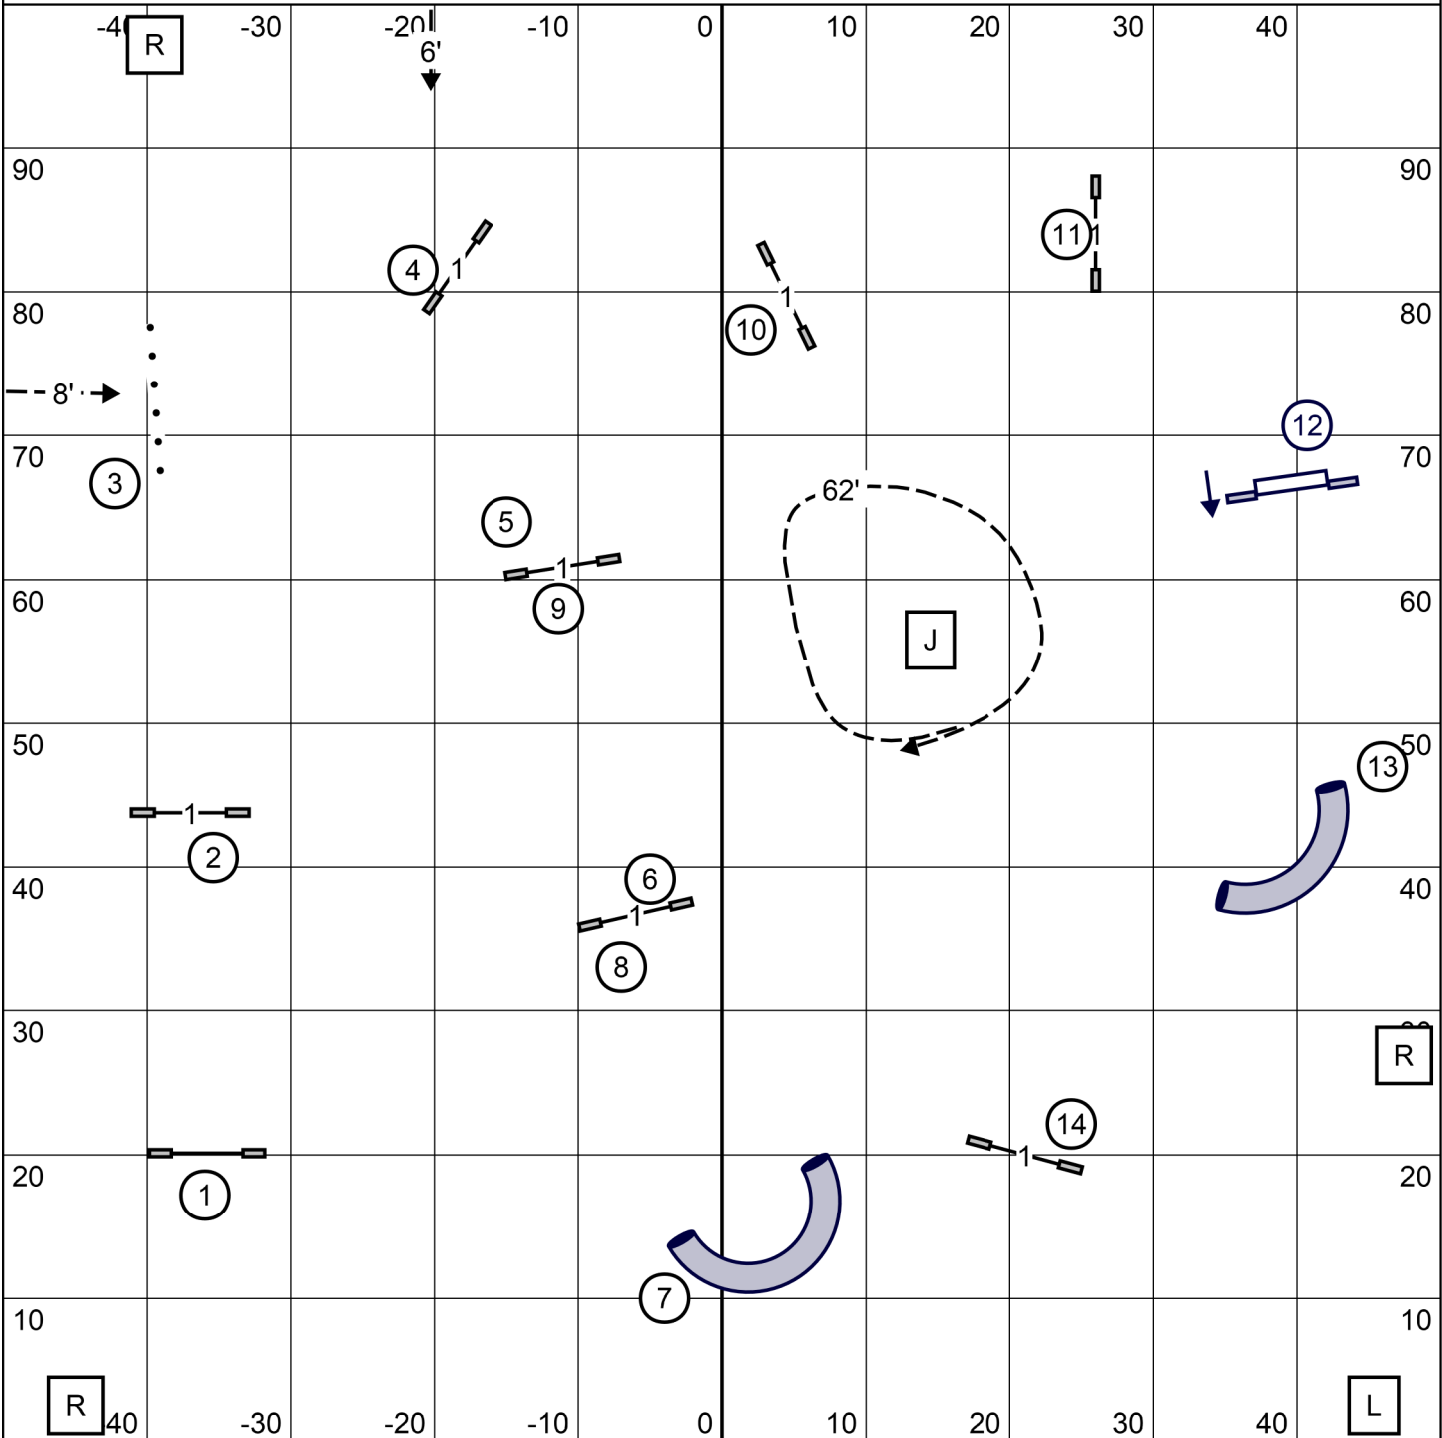

PIONEER VALLEY KENNEL CLUB
SATURDAY SEPT 16, 2023

NOVICE JWW

Judge: Suzi Schmitz