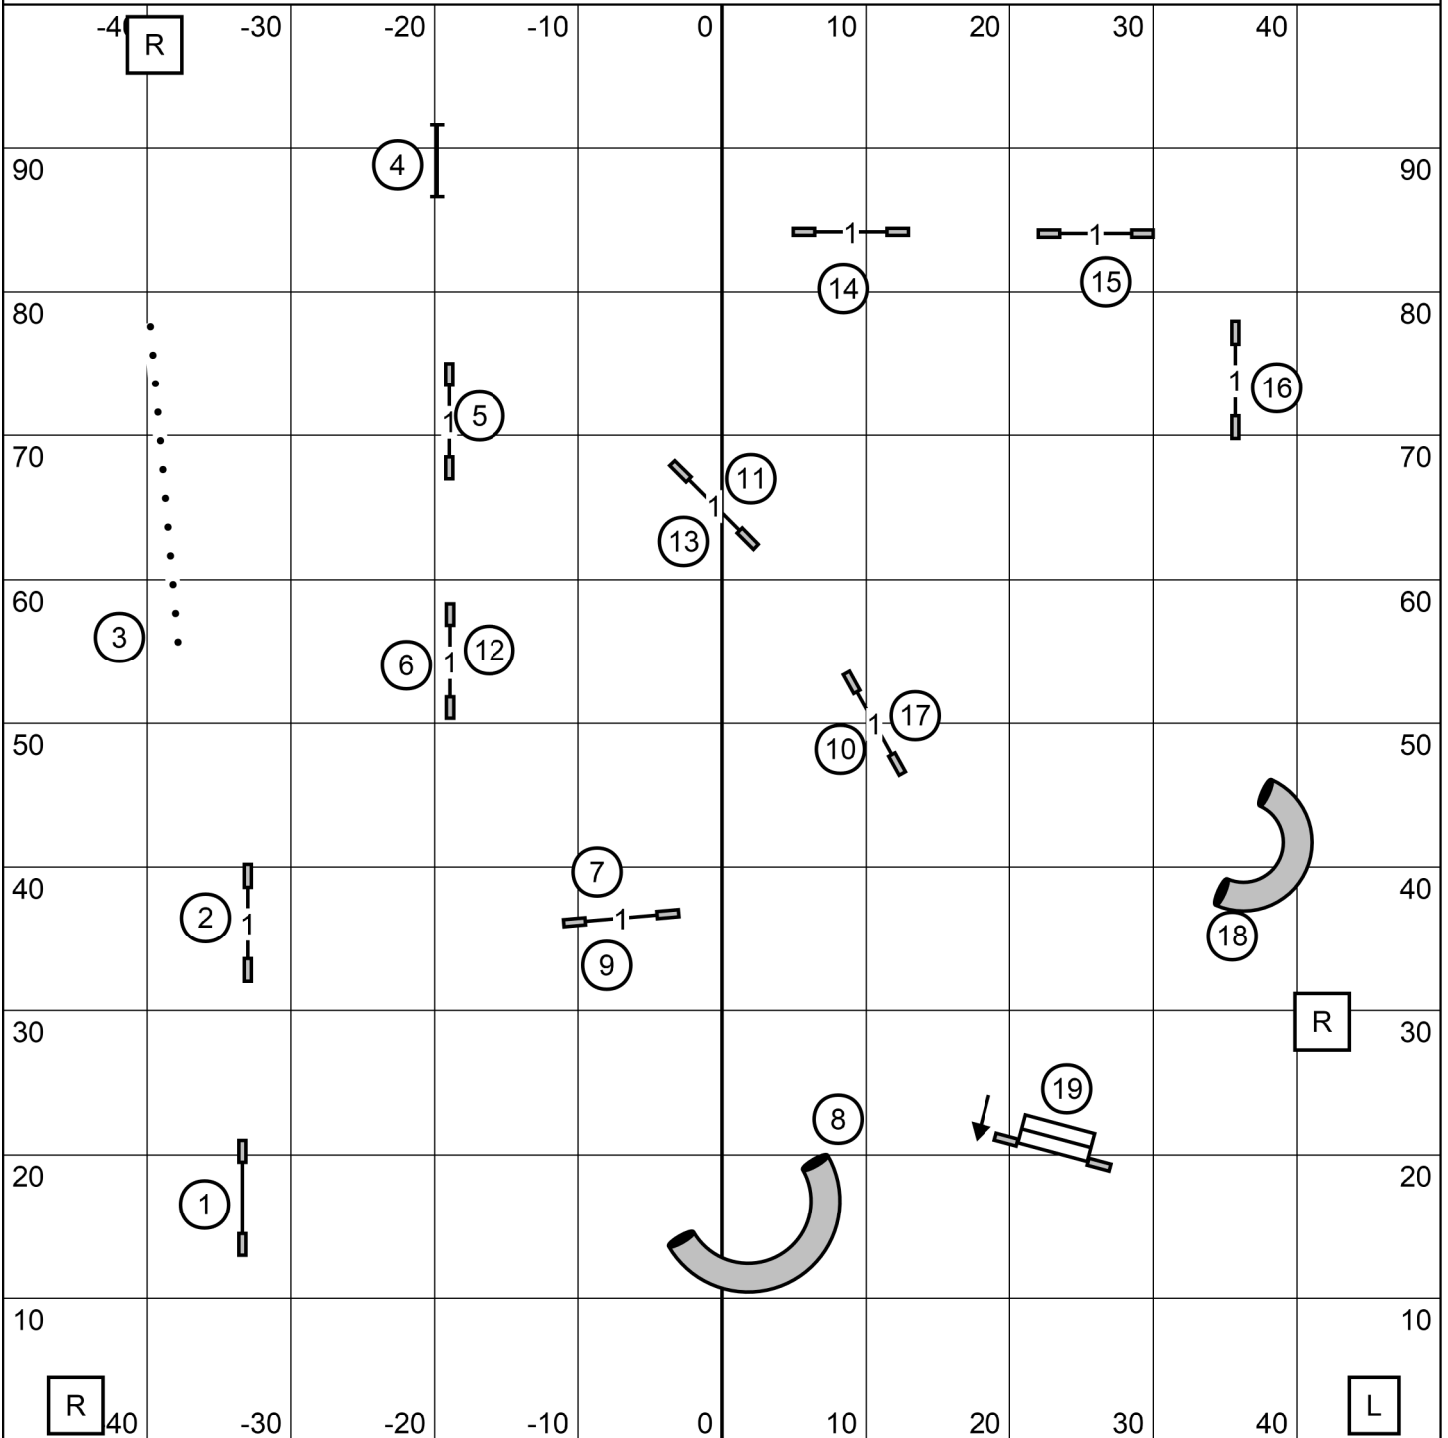

04

Judge: Suzi Schmitz

PIONEER VALLEY KENNEL CLUB
SATURDAY SEPT 16, 2023

NOVICE STANDARD

05

JUDGE: Suzi Schmitz

OUT

TS