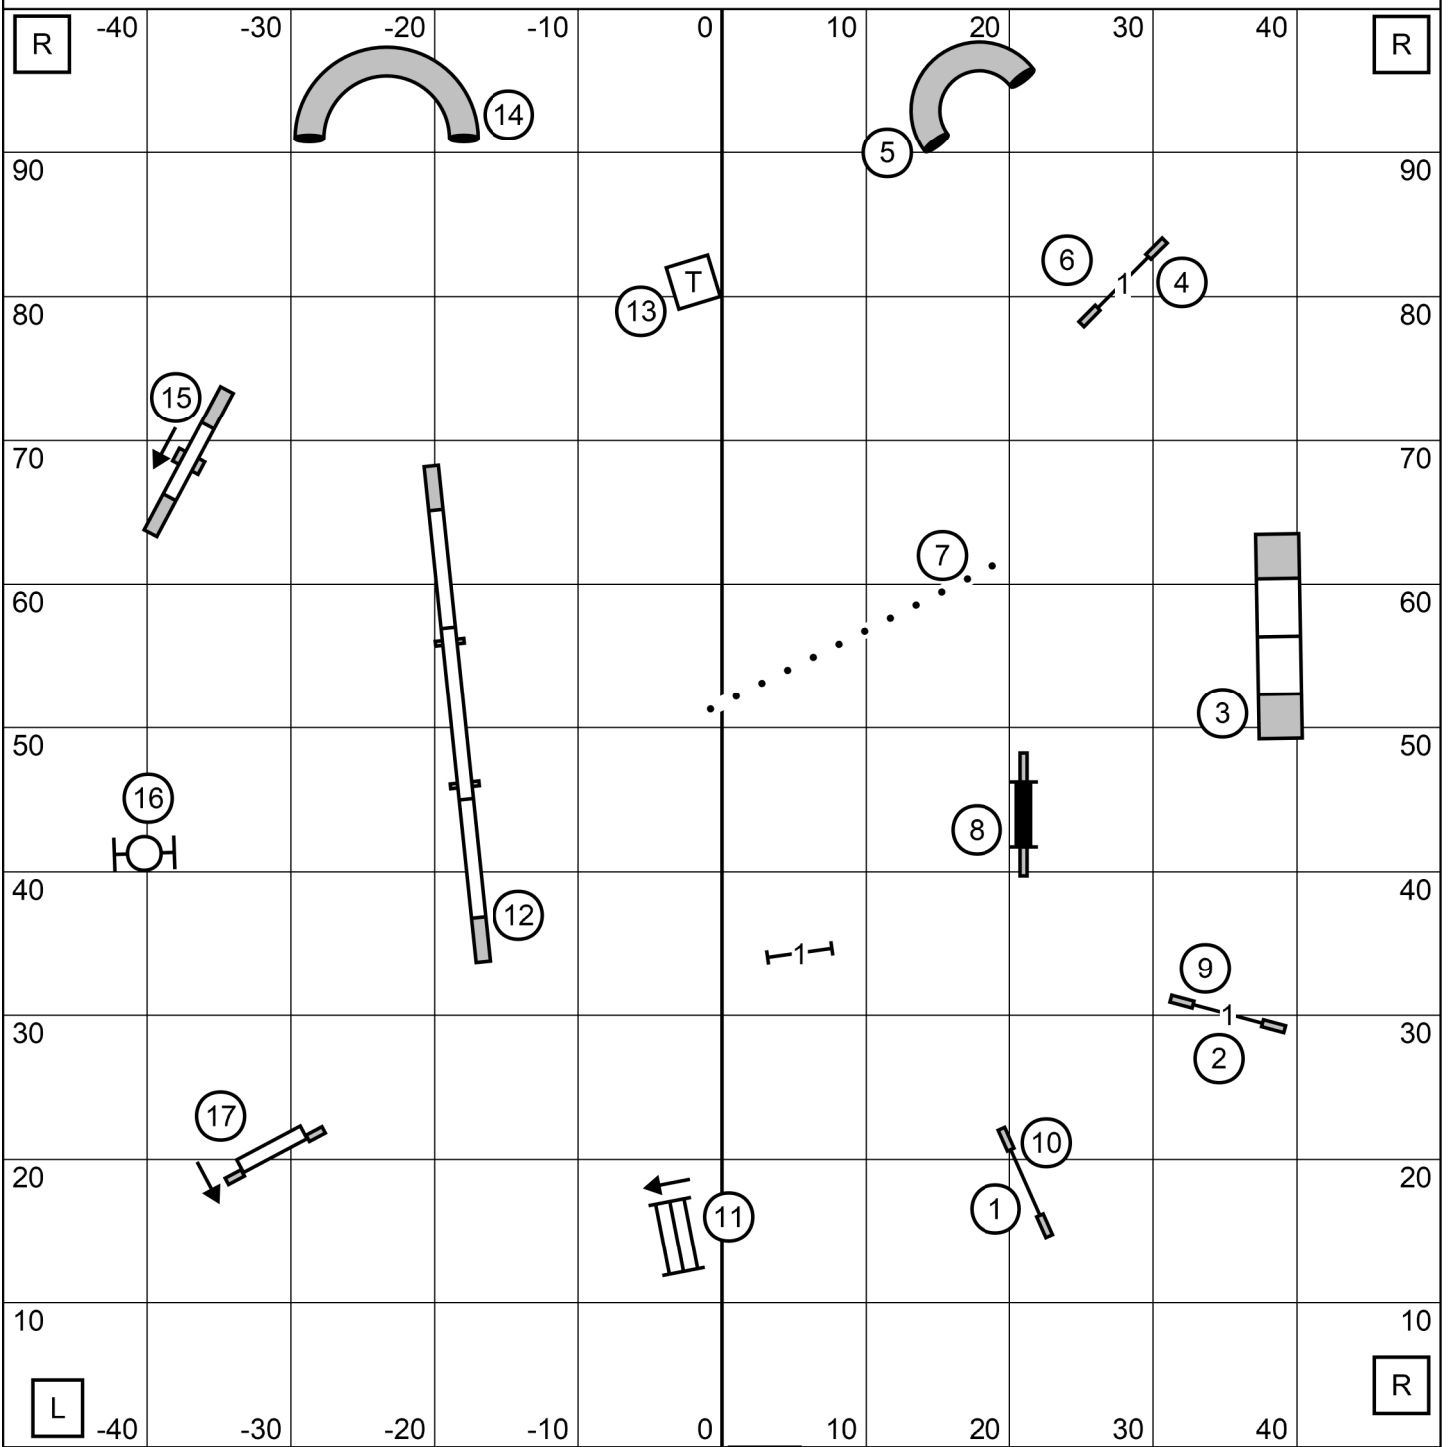

PIONEER VALLEY KENNEL CLUB
SATURDAY SEPT 16, 2023

OPEN STANDARD

JUDGE: Suzi Schmitz

OUT

TS

IN