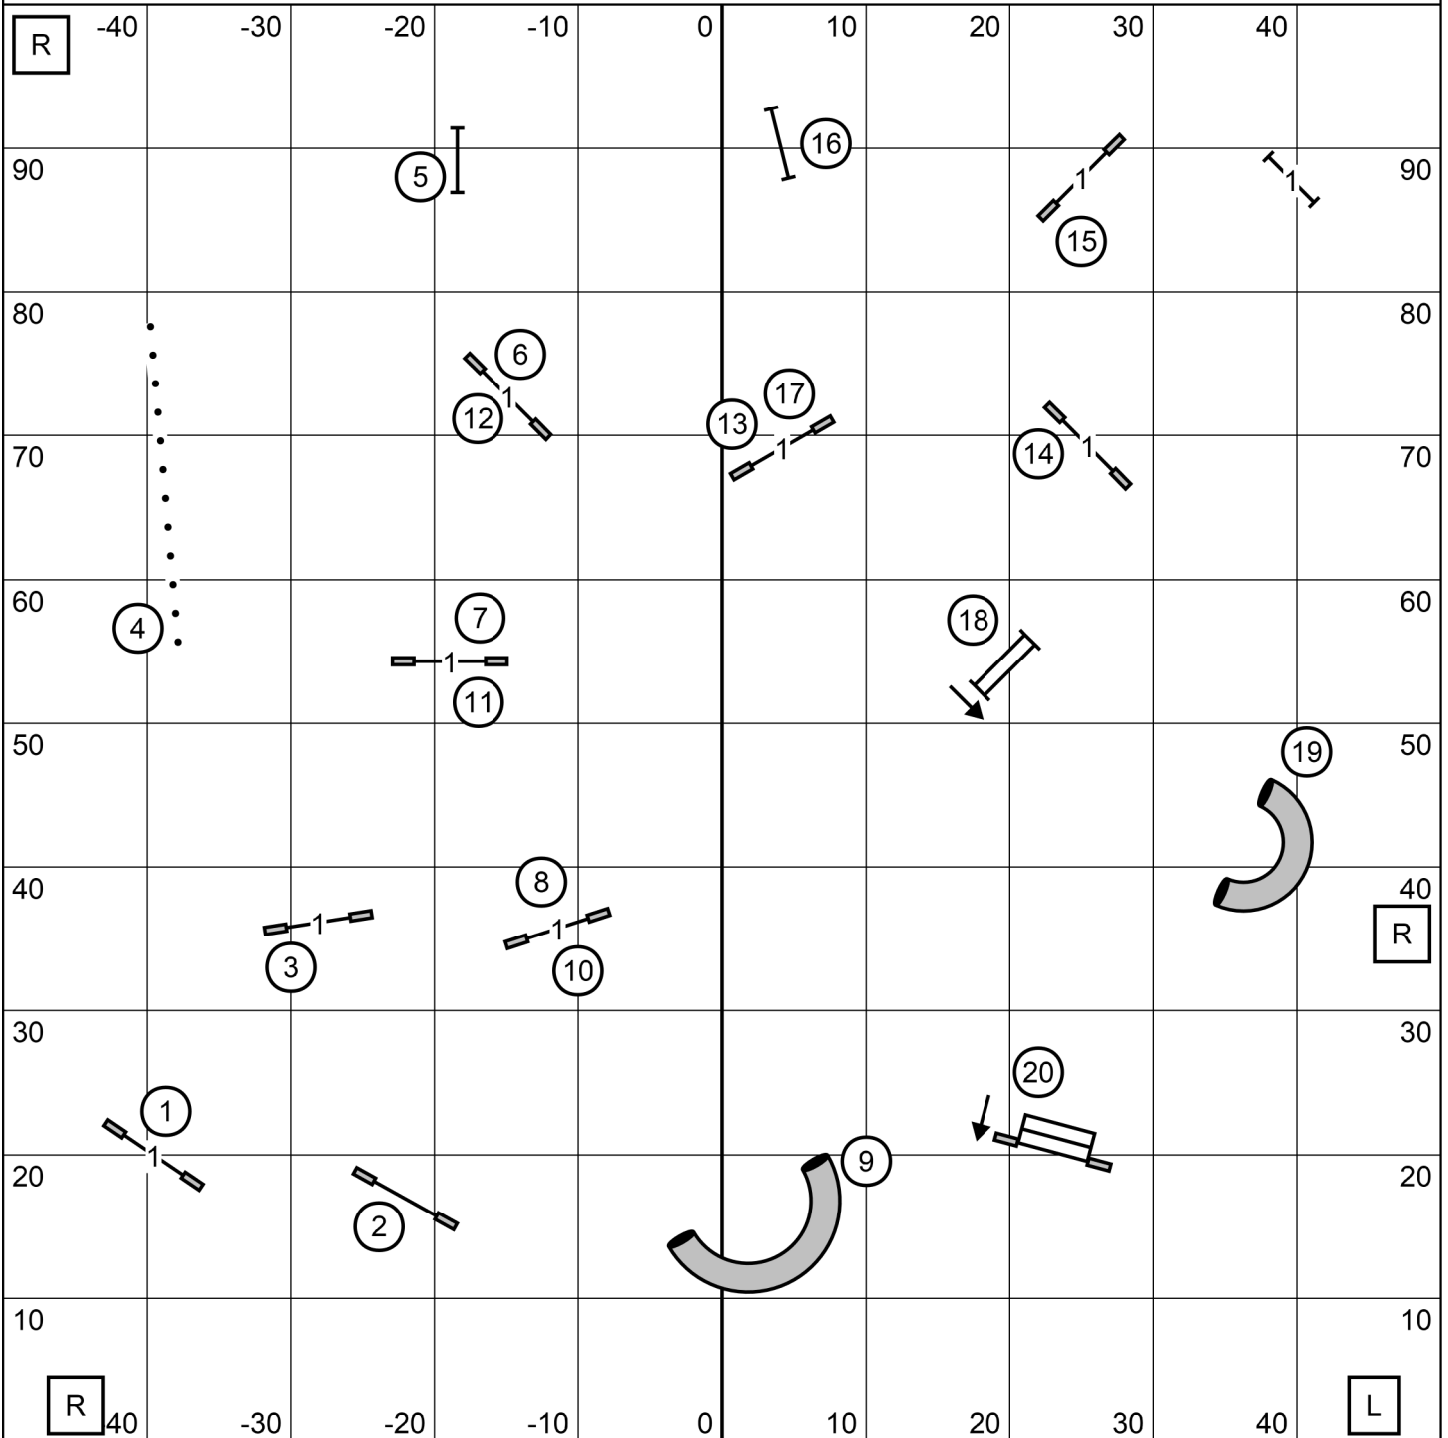

PIONEER VALLEY KENNEL CLUB
SATURDAY SEPT 16, 2023

MASTER EXCELLENT JWW

06

Judge: Suzi Schmitz