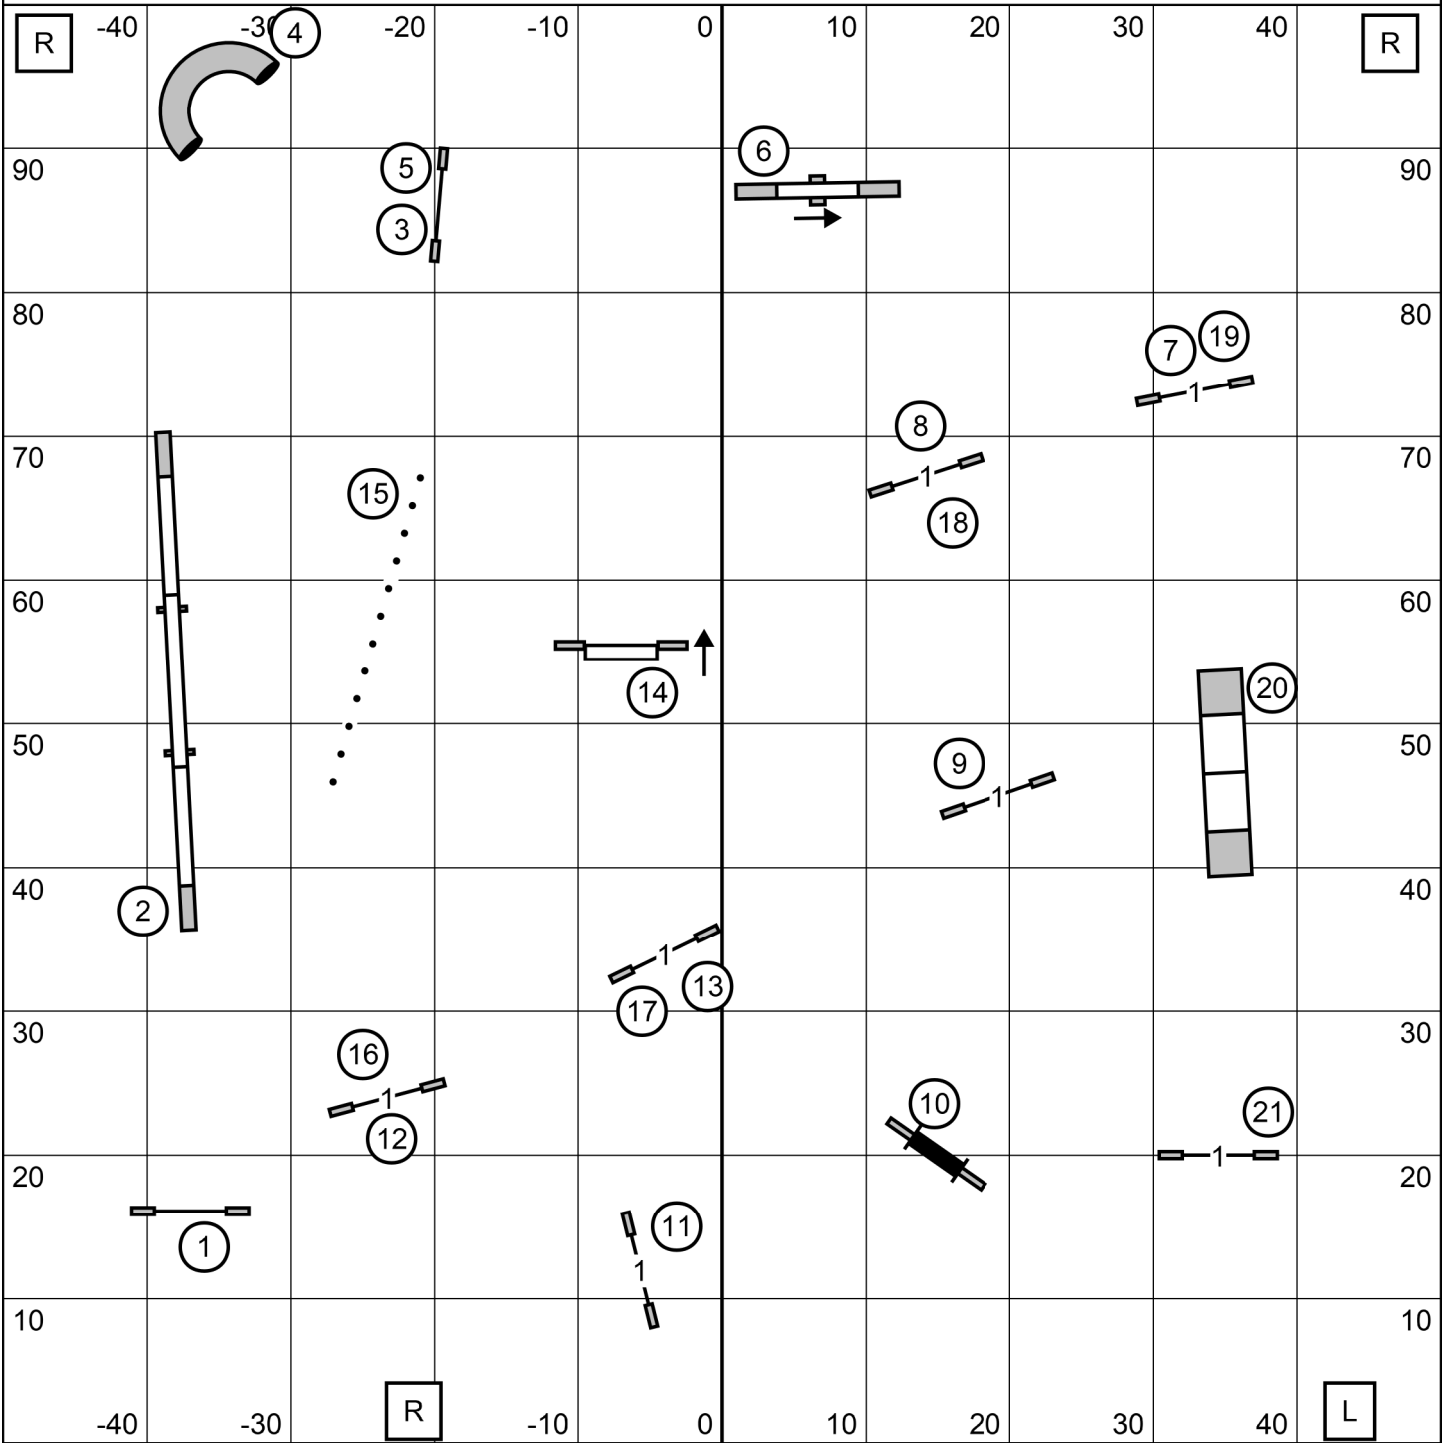

15

IN

T/S

OUT

JUDGE: Suzi Schmitz

PIONEER VALLEY KENNEL CLUB
SUNDAY SEPT 17, 2023

PREMIER STANDARD

16