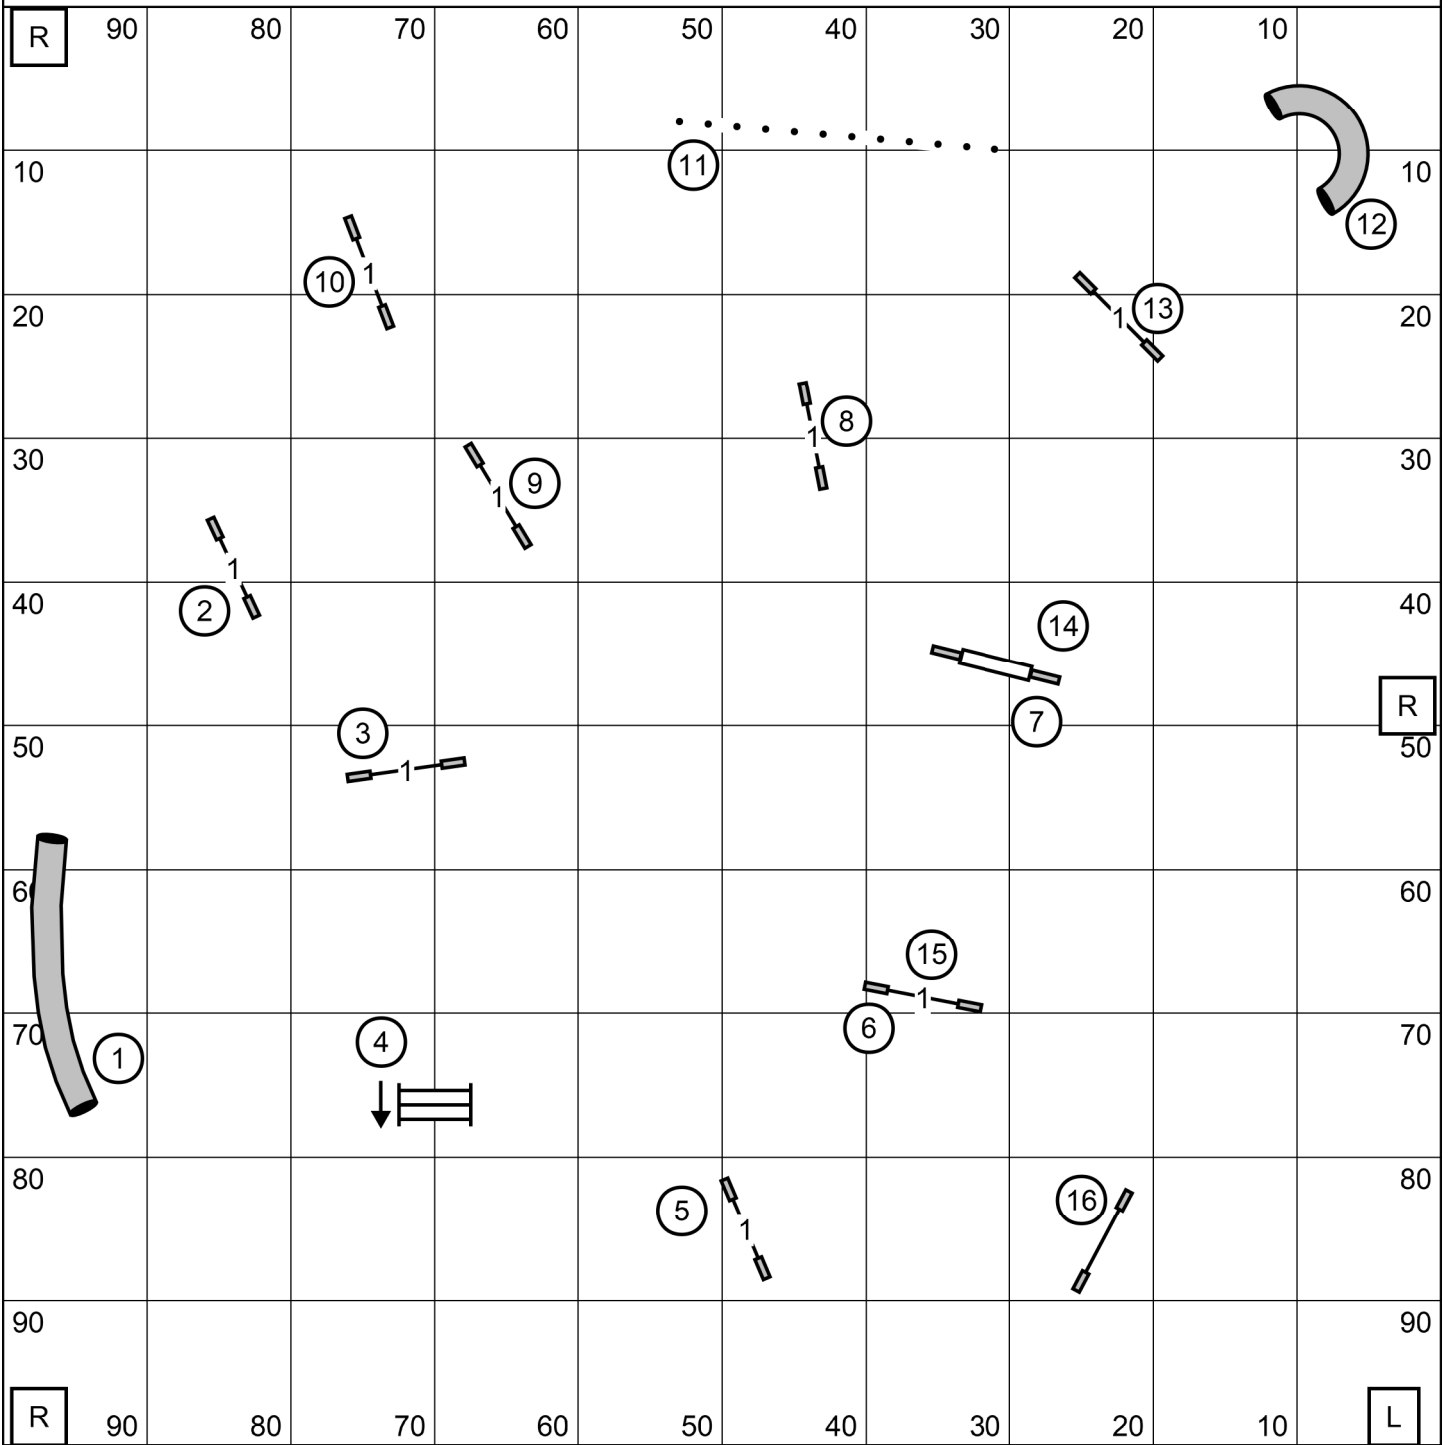

PIONEER VALLEY KENNEL CLUB
SUNDAY SEPT 17, 2023

OPEN JWW

15

IN

T/S

OUT

JUDGE: Suzi Schmitz