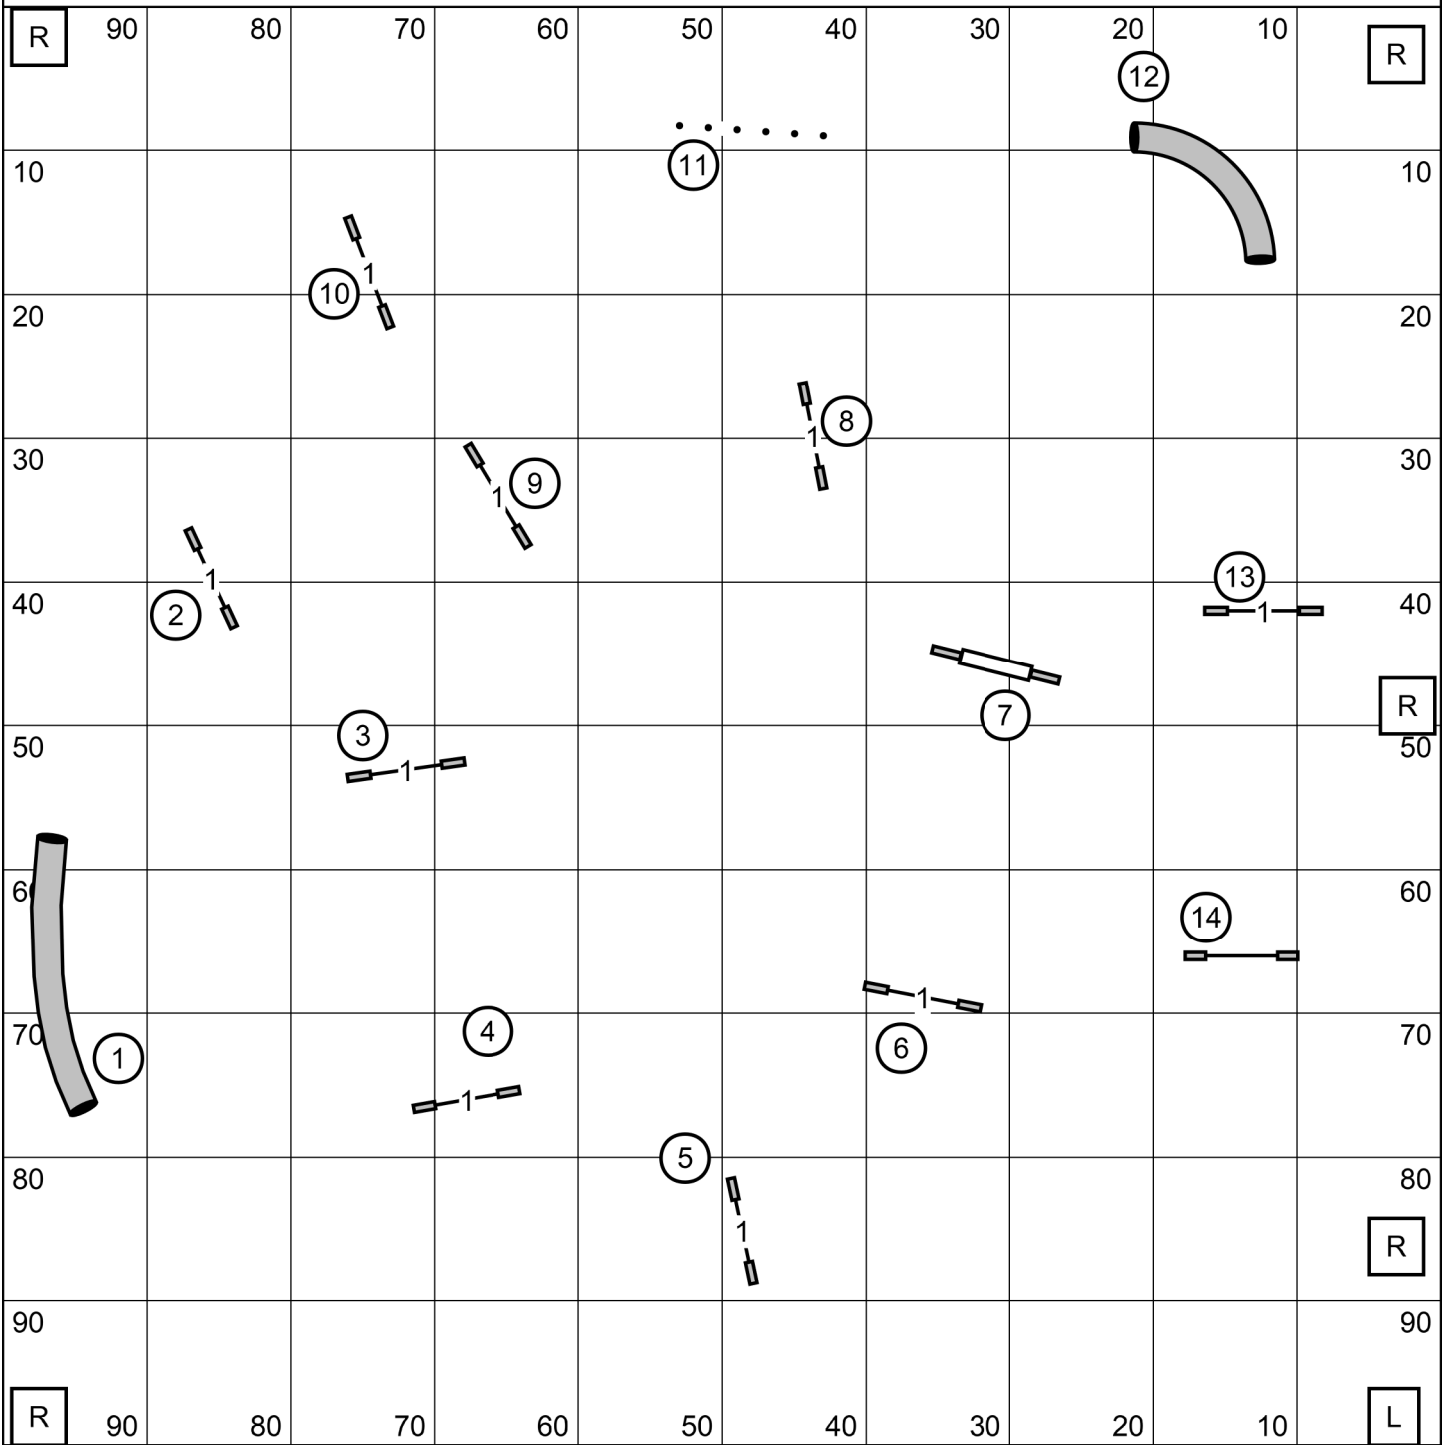

**PIONEER VALLEY KENNEL CLUB
SUNDAY SEPT 17, 2023**

NOVICE JWW

13

IN

T/S

OUT

JUDGE: Suzi Schmitz