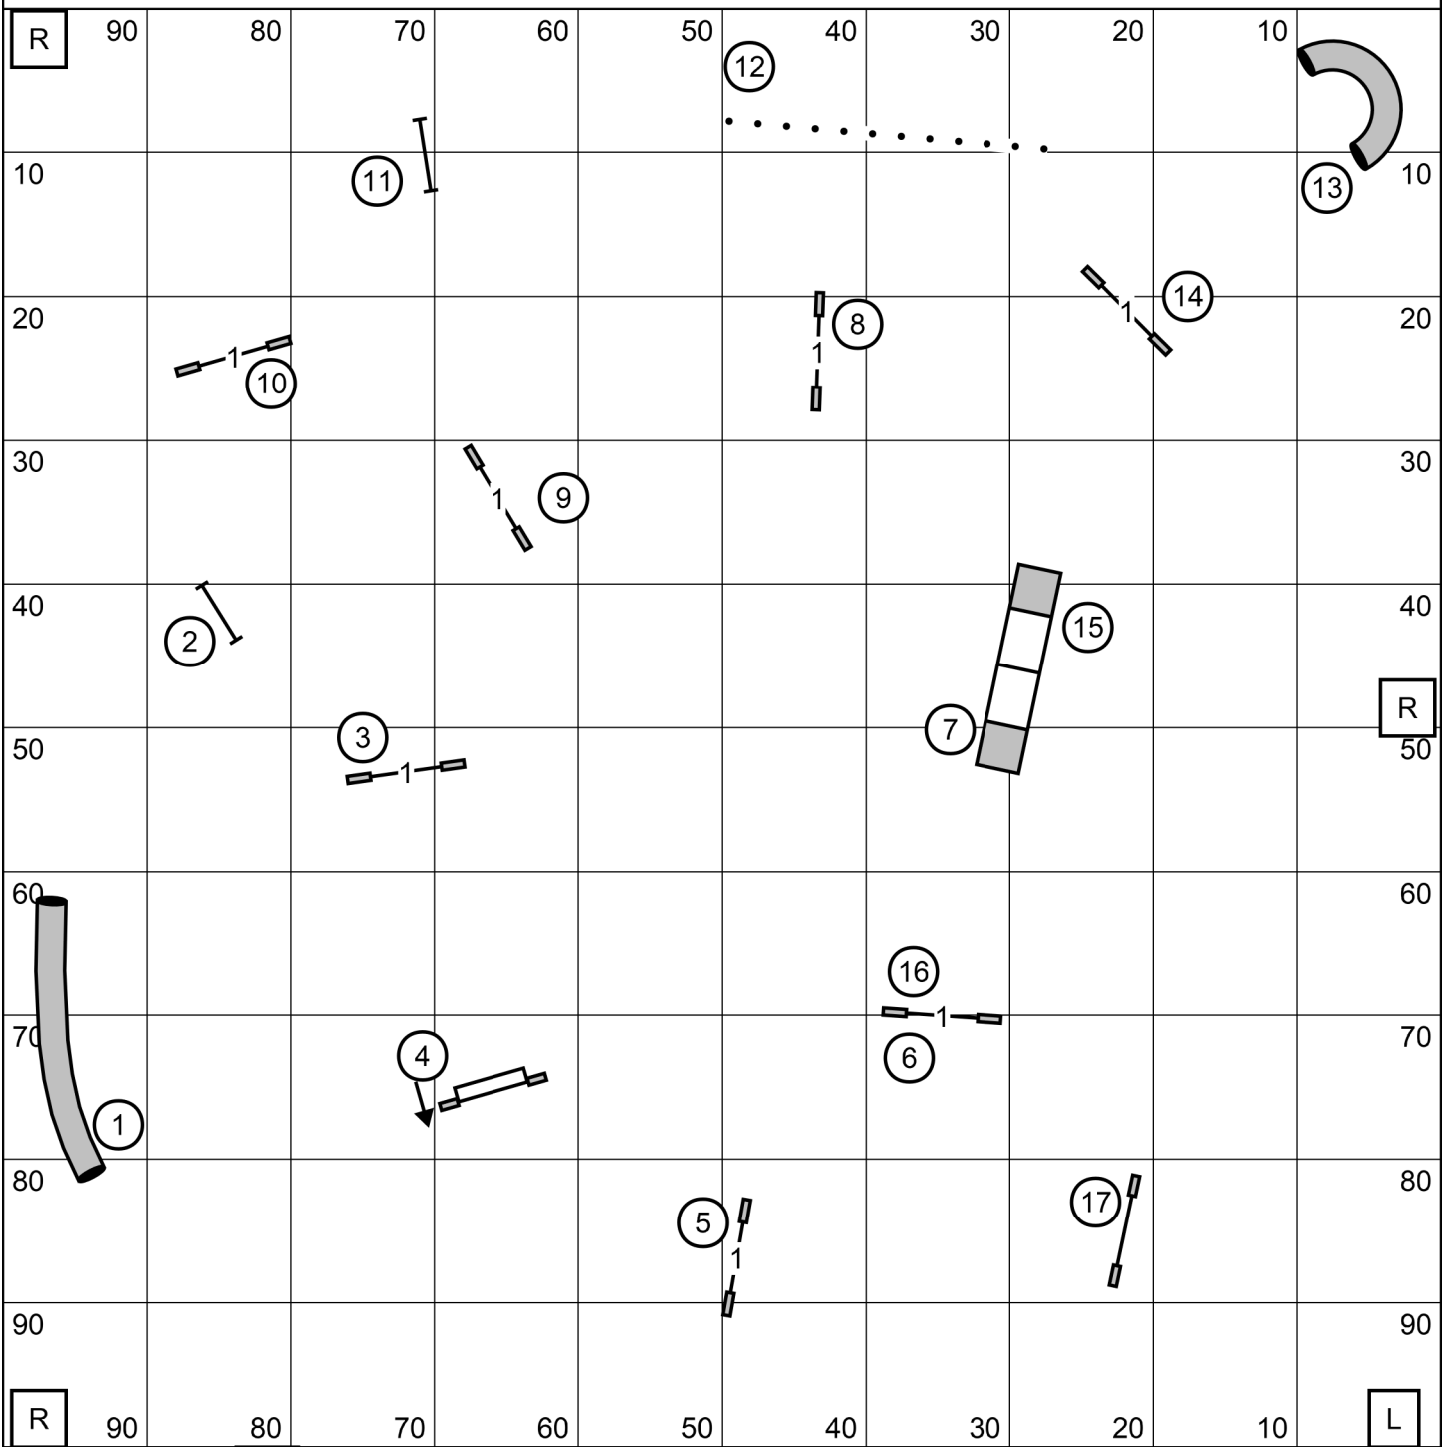

**PIONEER VALLEY KENNEL CLUB
SUNDAY SEPT 17, 2023**

T2B

09

IN T/S **OUT**

JUDGE: Suzi Schmitz

PIONEER VALLEY KENNEL CLUB
SUNDAY SEPT 17, 2023

NOVICE STANDARD

10