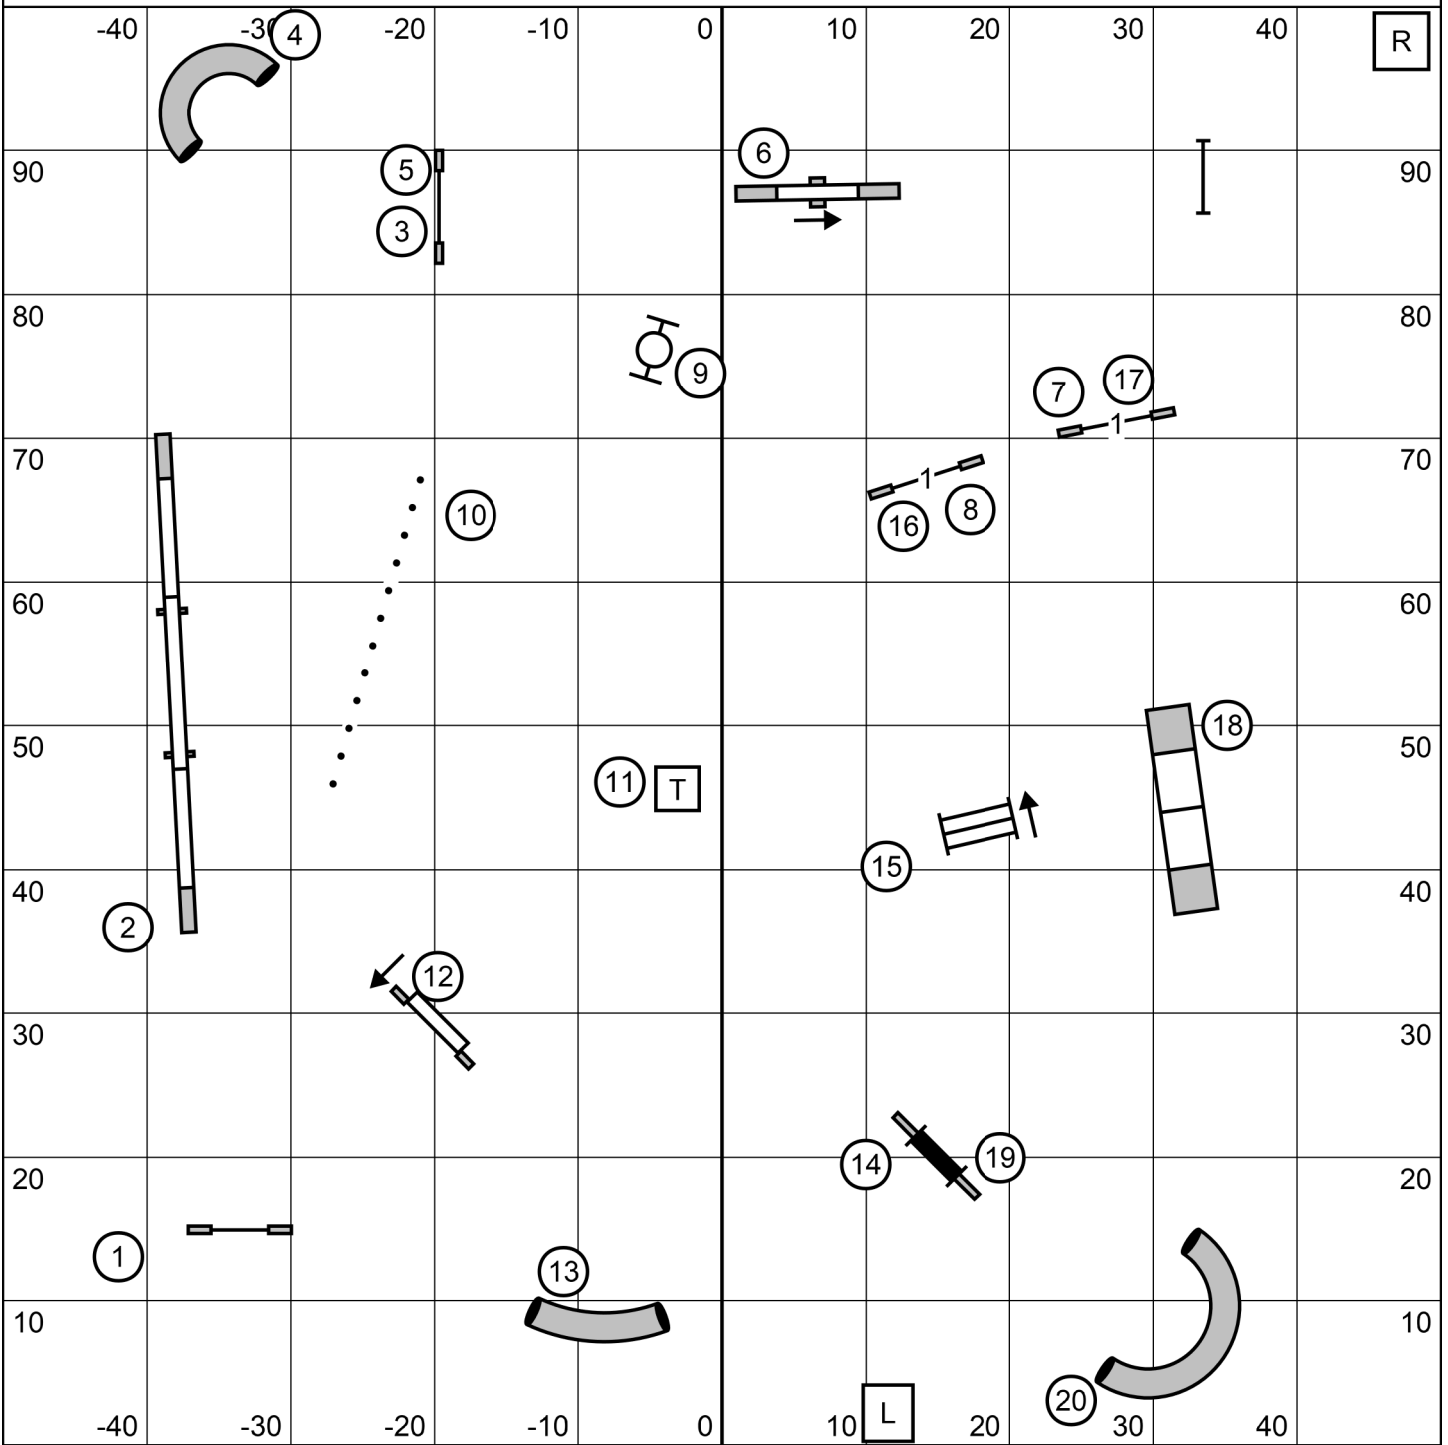

**PIONEER VALLEY KENNEL CLUB
SUNDAY SEPT 17, 2023**

MASTER EXCELLENT STANDARD

14

R

IN

T/S

OUT

Judge: Suzi Schmitz