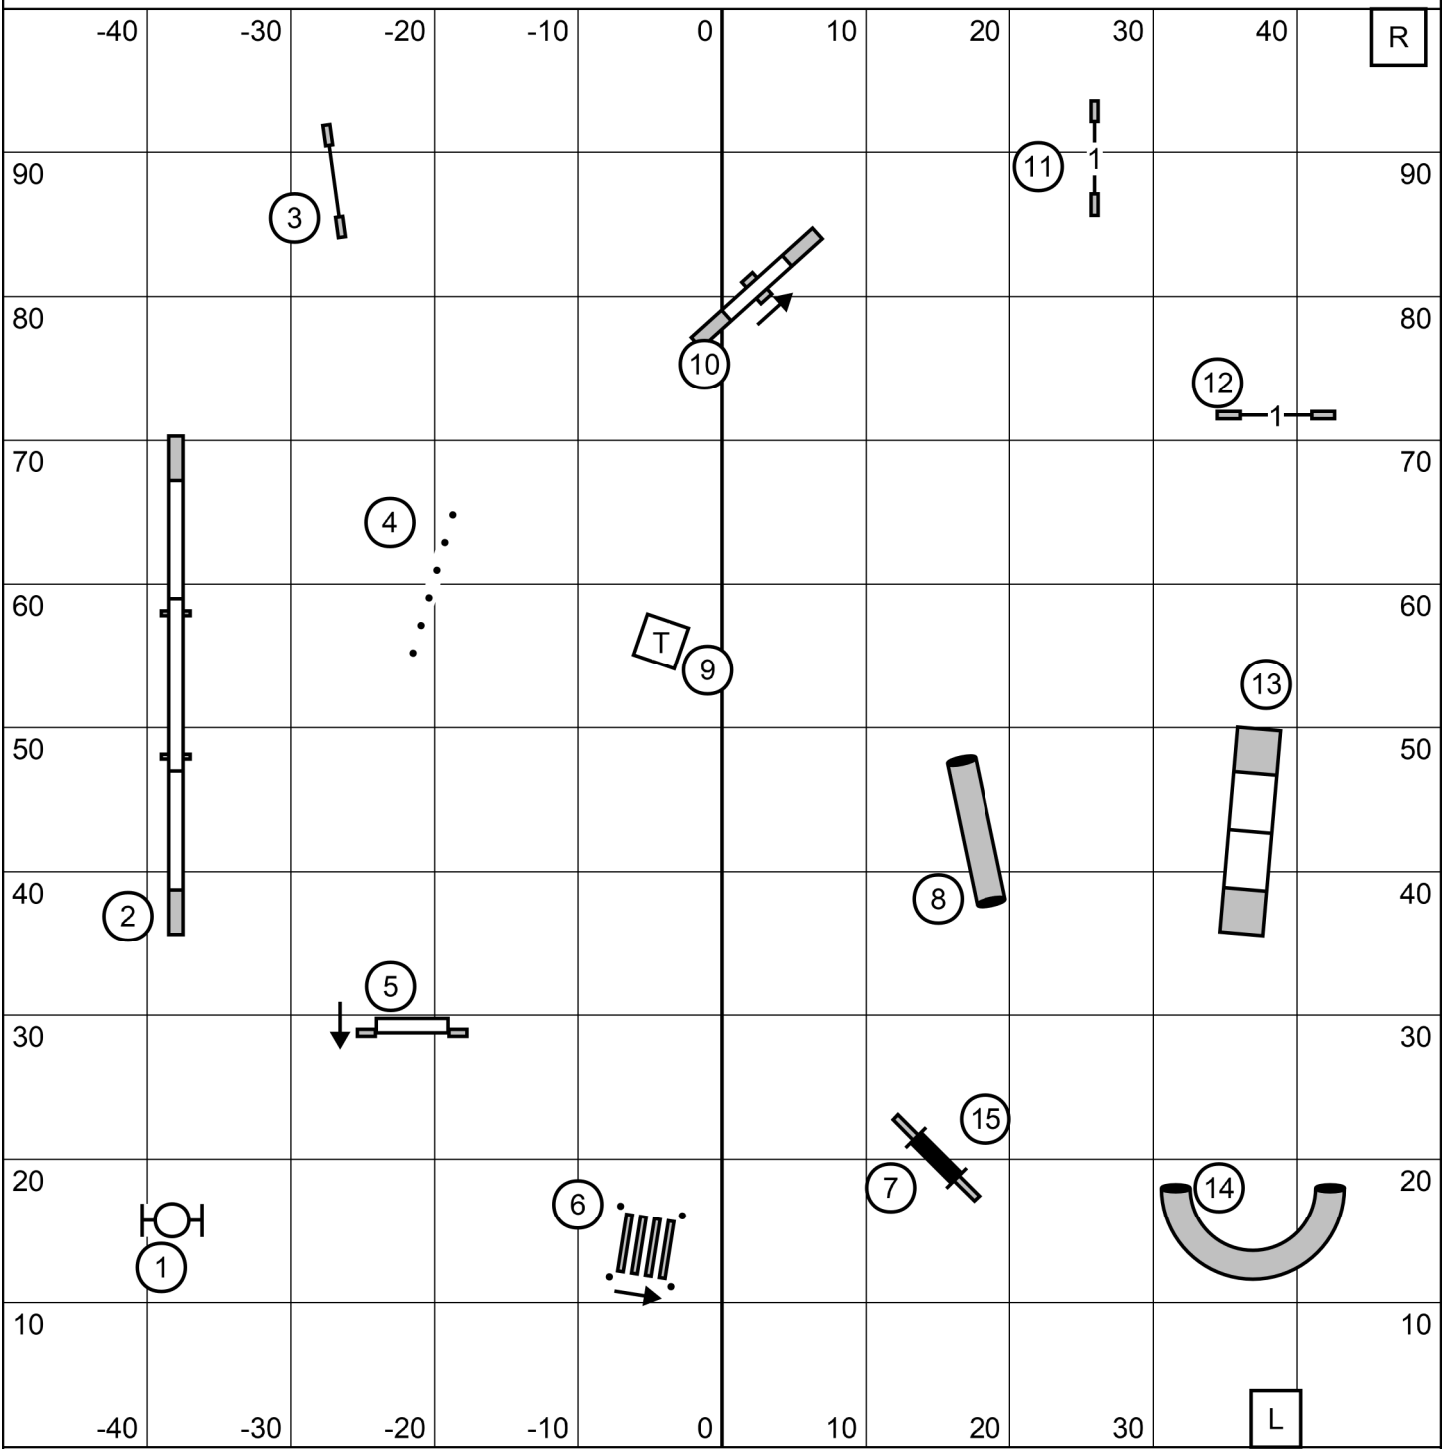

**PIONEER VALLEY KENNEL CLUB
SUNDAY SEPT 17, 2023**

T2B

09

IN T/S **OUT**

JUDGE: Suzi Schmitz

PIONEER VALLEY KENNEL CLUB
SUNDAY SEPT 17, 2023

NOVICE STANDARD

10