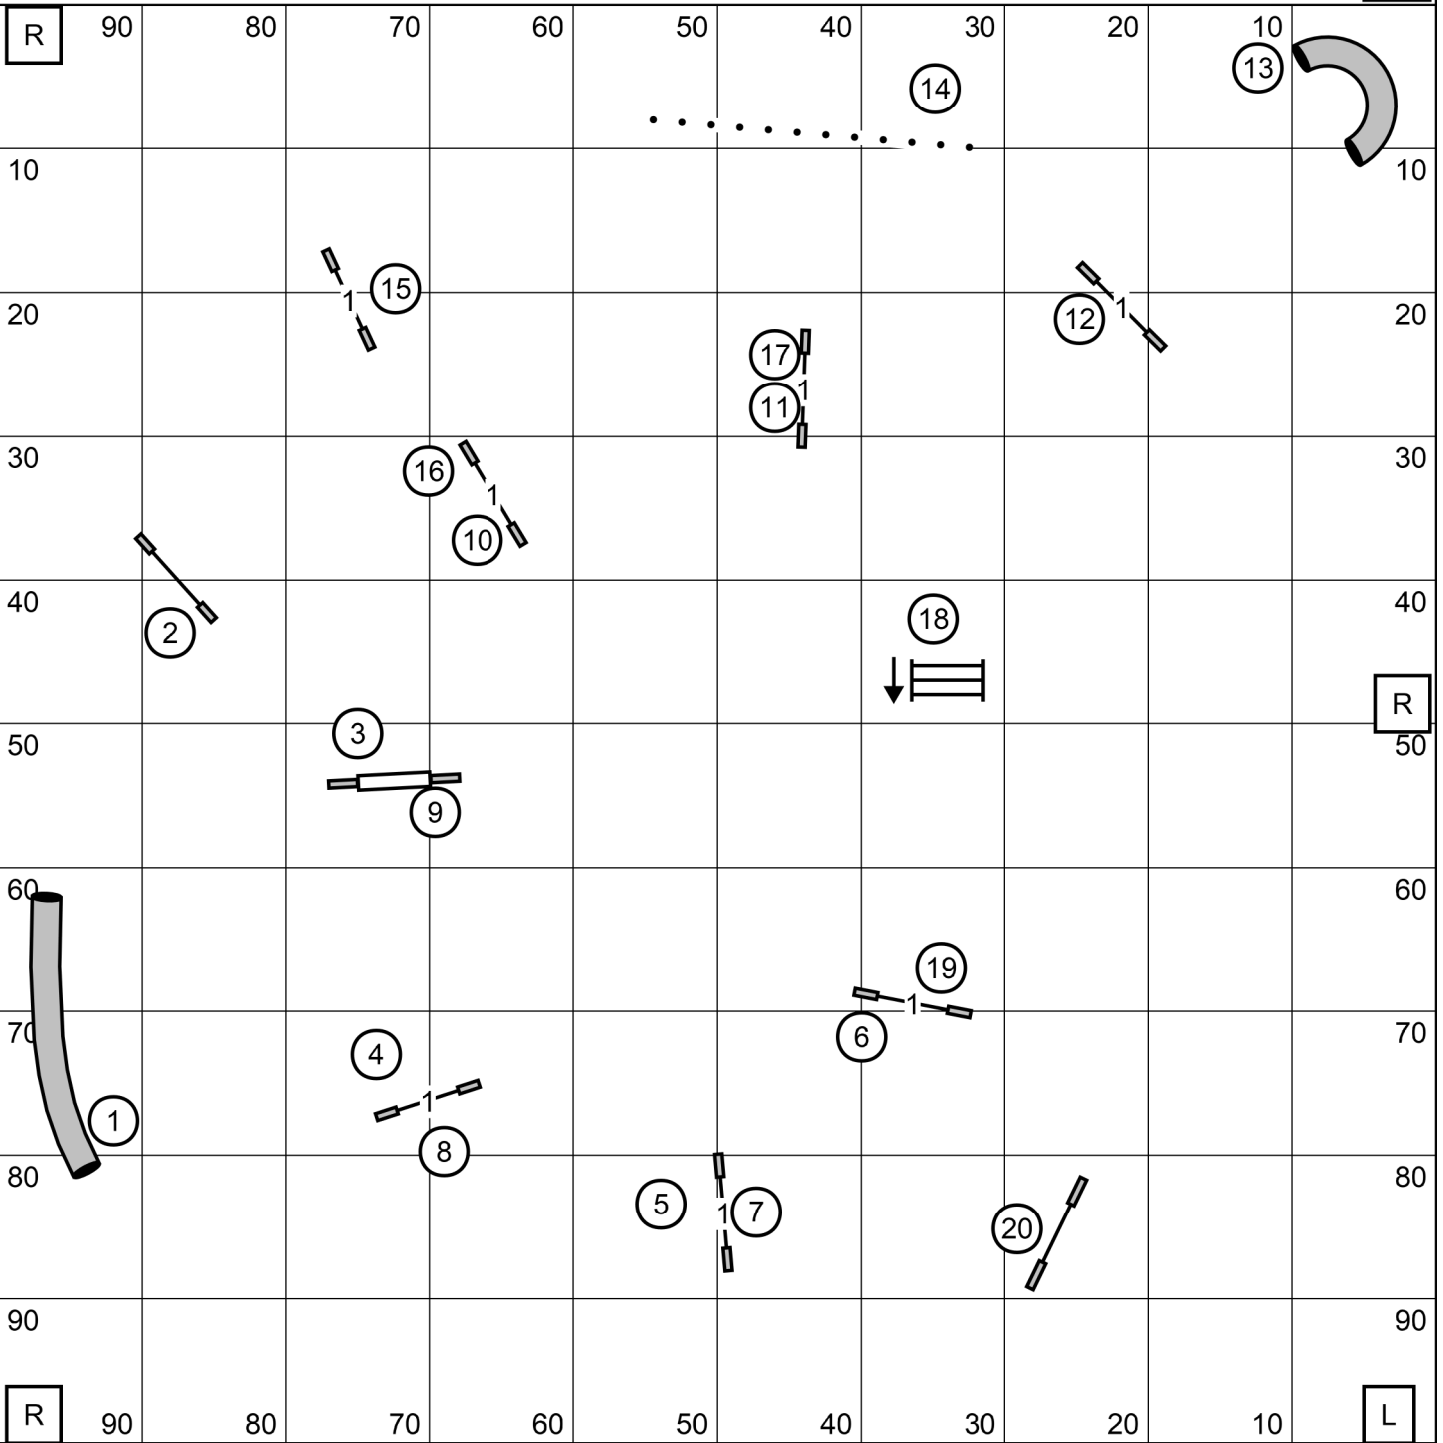

IN

T/S

OUT

Judge: Suzi Schmitz

PIONEER VALLEY KENNEL CLUB
SUNDAY SEPT 17, 2023

MASTER EXCELLENT JWW

11

IN