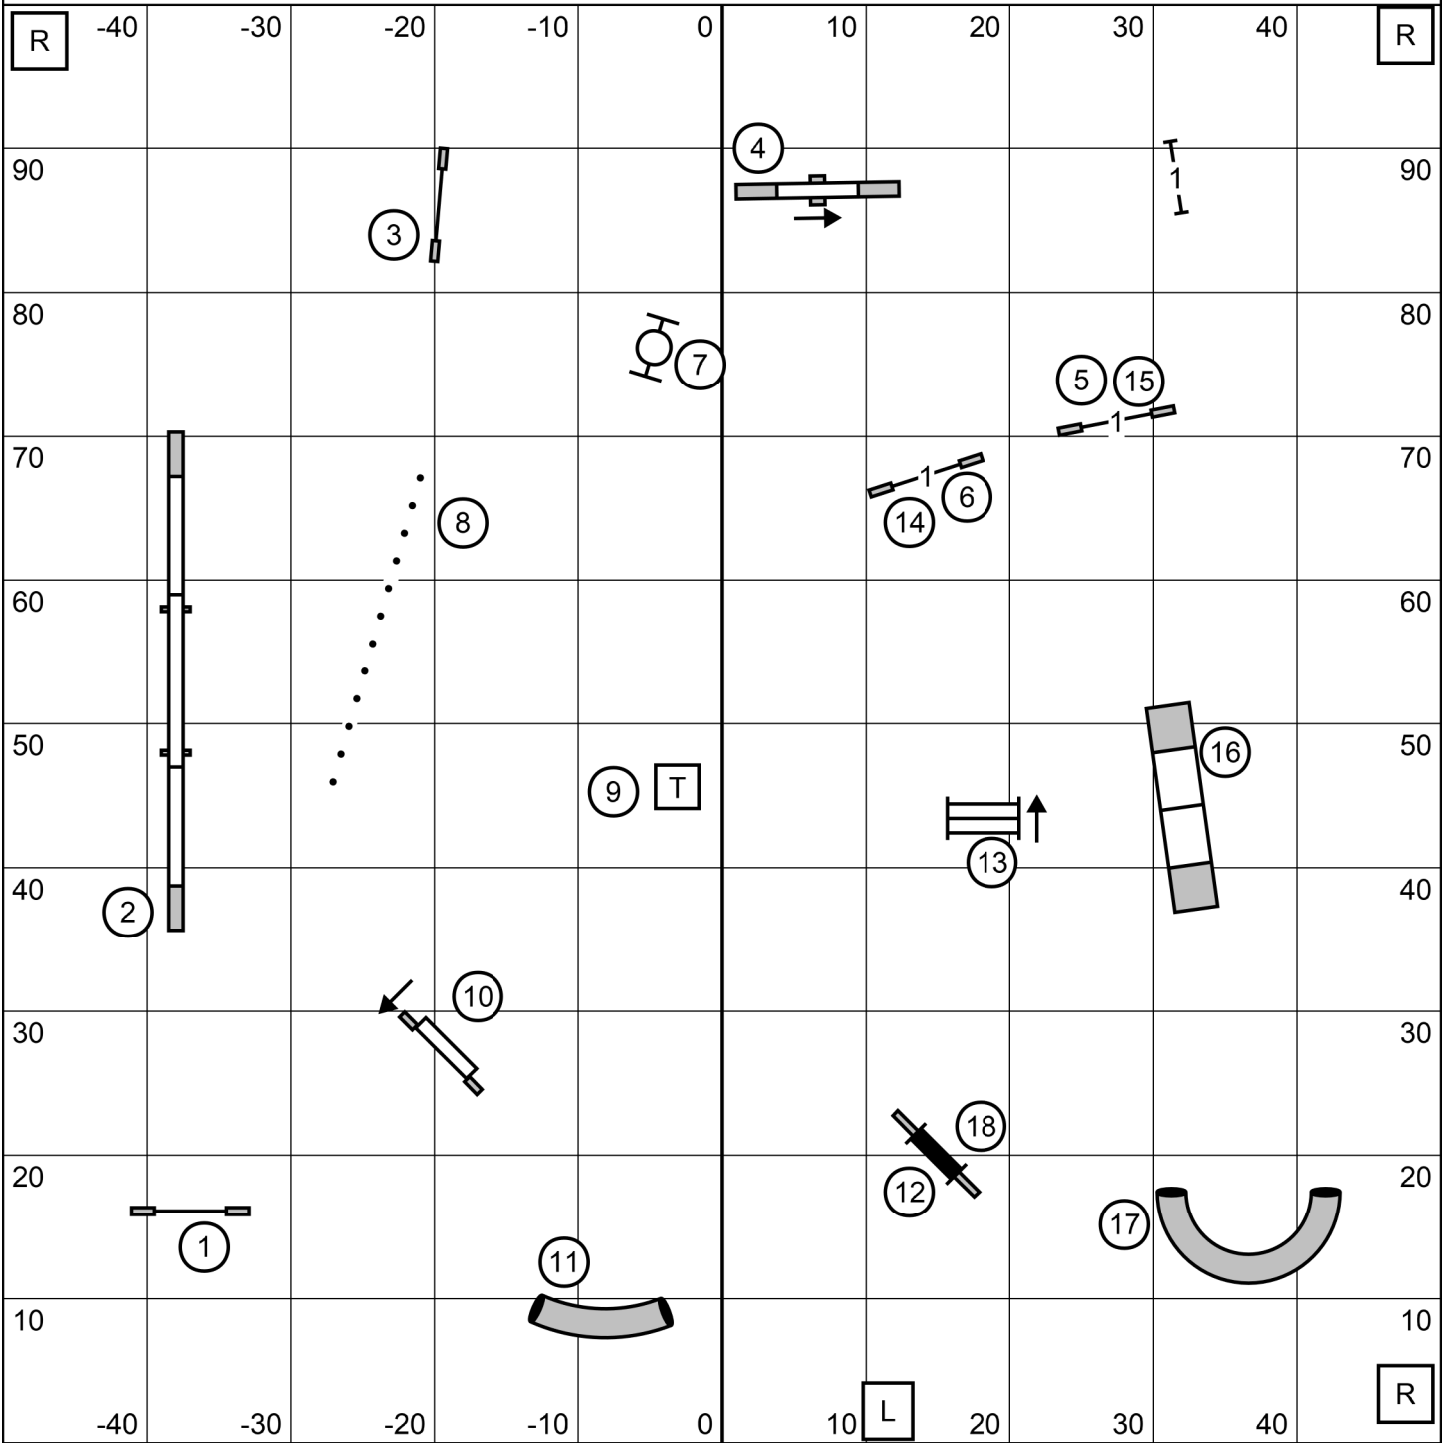

IN

T/S

OUT

Judge: Suzi Schmitz