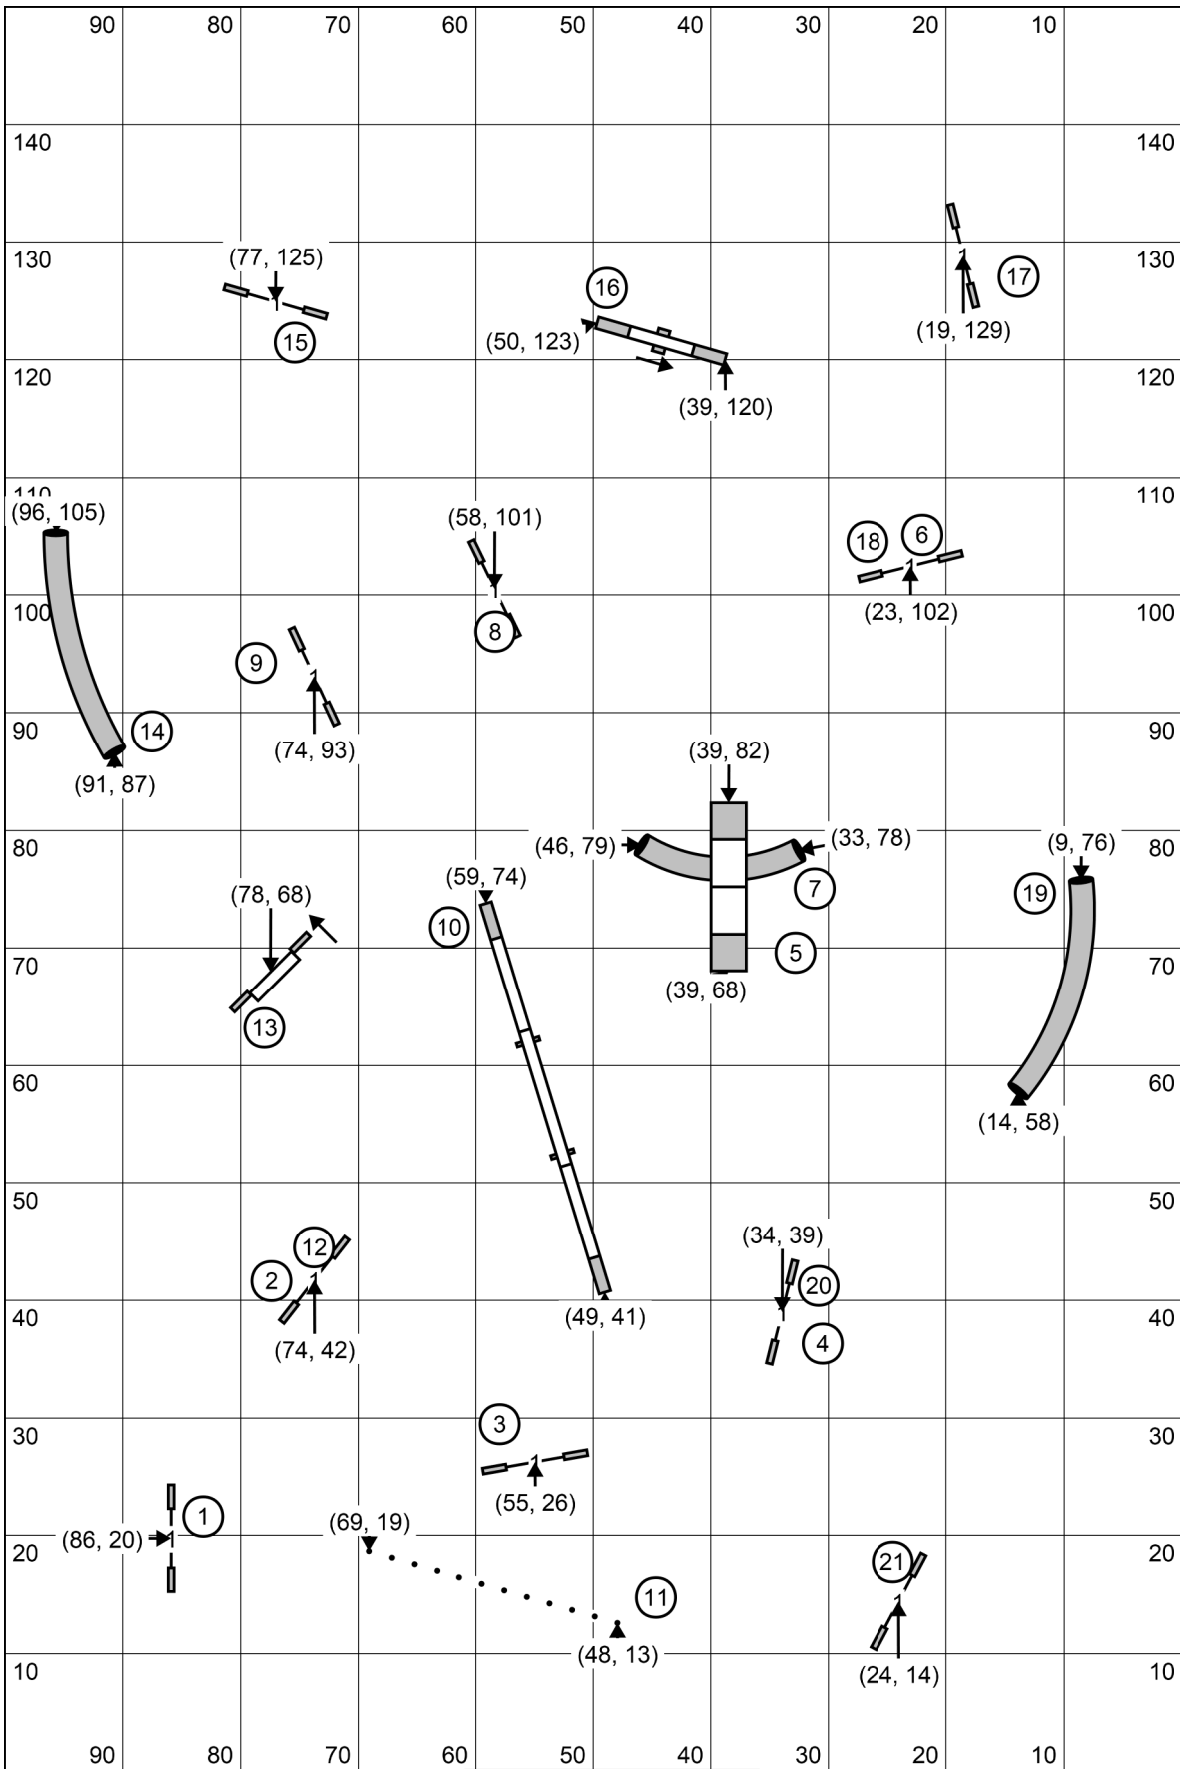

MUDI CLUB ISC
9/23/23
A3
Design By Jan Egle Eide
Judged By Geoff Nieder