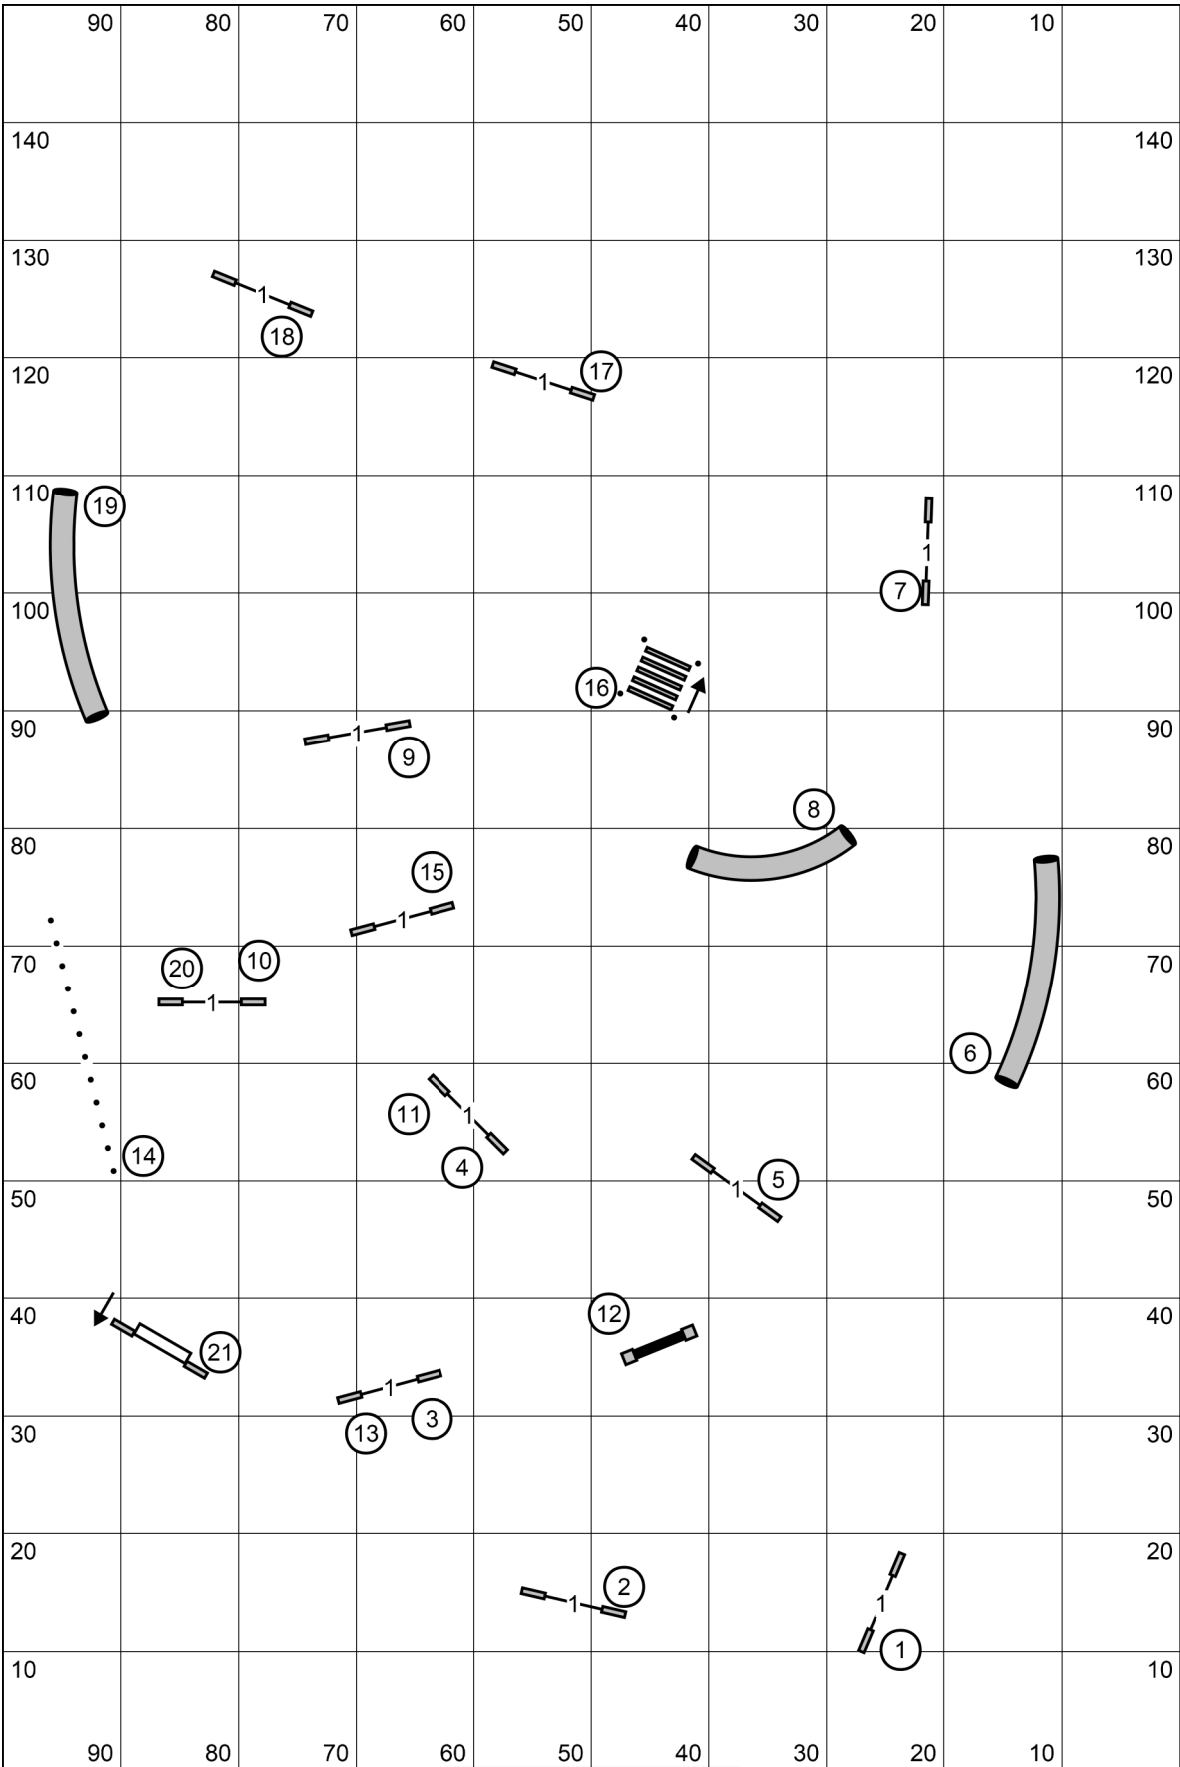

MUDI CLUB ISC  
 A3  
 9/23/23  
 Design By Jan Egle Eide  
 Judged By Geoff Nieder

MUDI CLUB ISC  
 9/23/23  
 A3  
 Design By Jan Egle Eide  
 Judged By Geoff Nieder

MUDI CLUB ISC  
 J3  
 9/23/23  
 Design By Jan Eigle Eide  
 Judged By Geoff Nieder