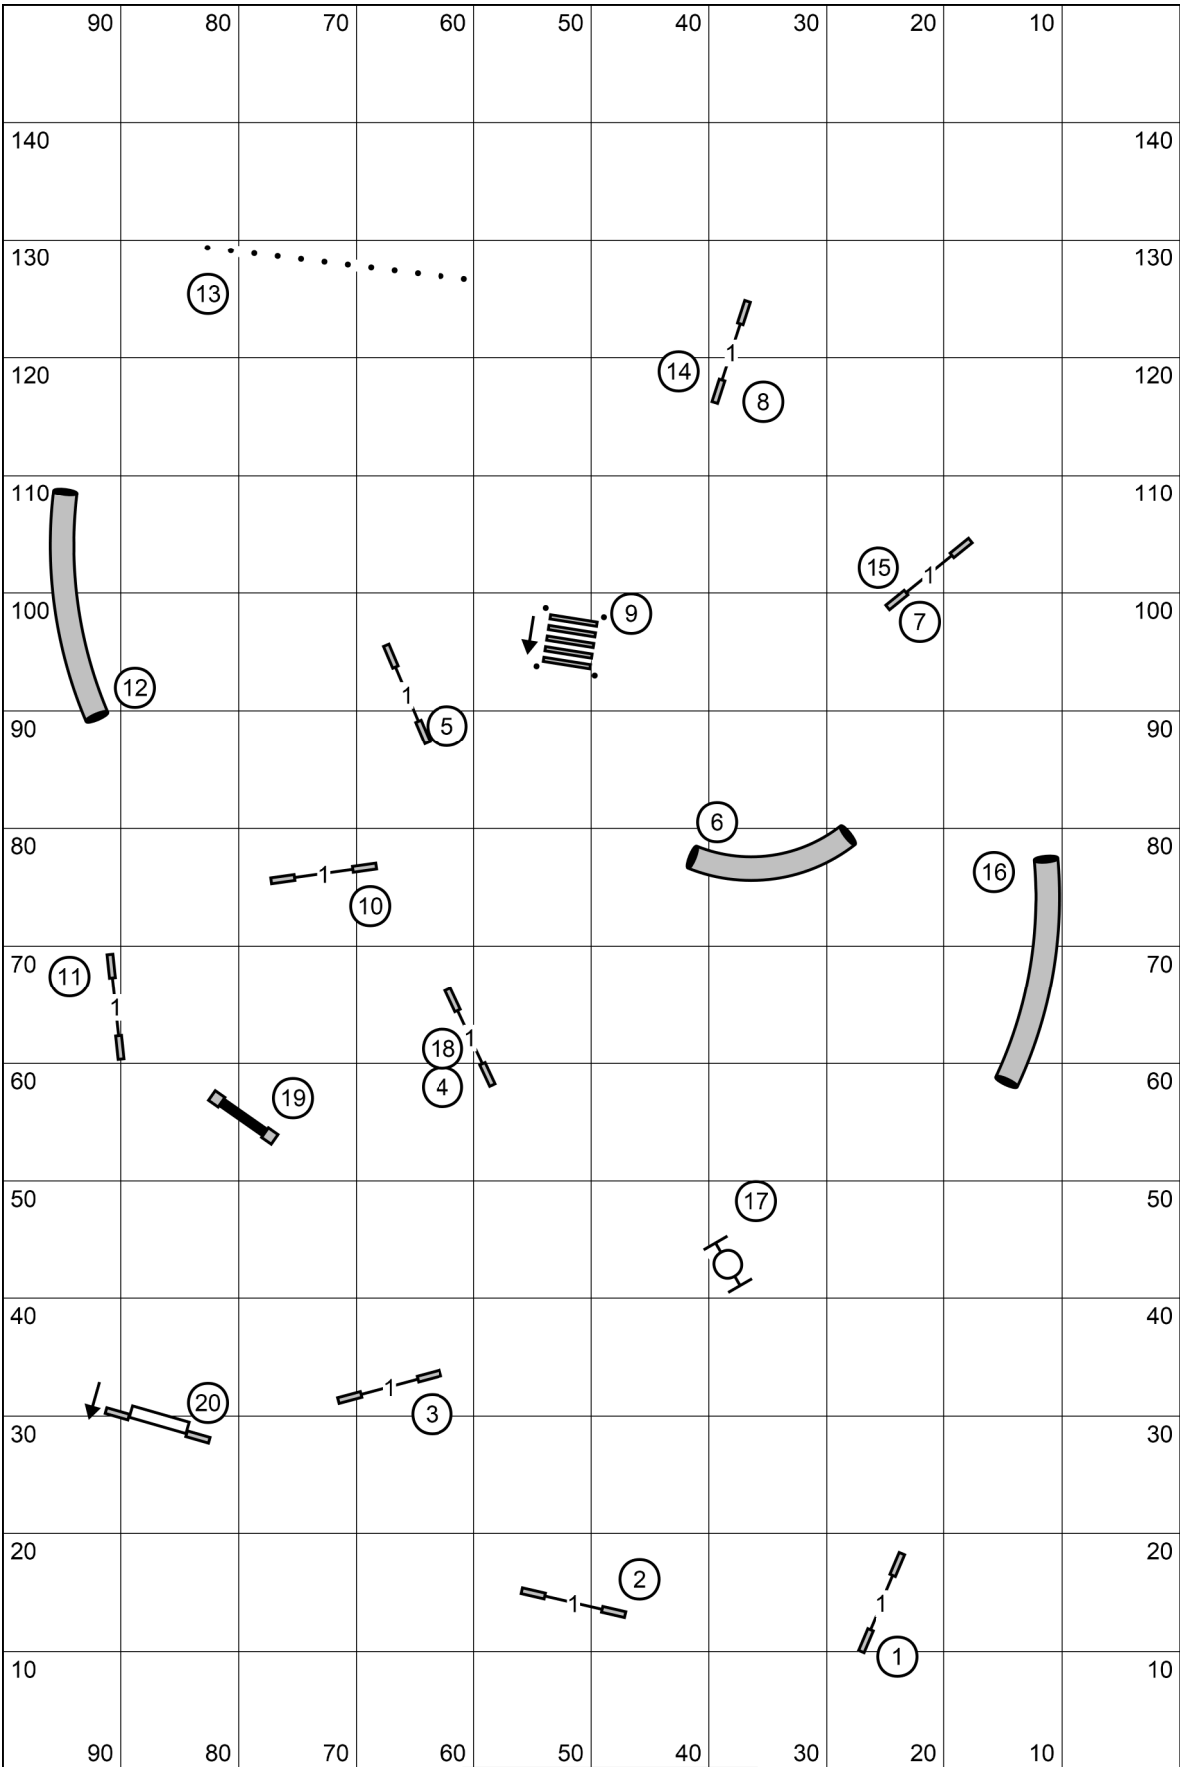

MUDI CLUB ISC  
 A3  
 9/23/23  
 Design By Jan Egle Eide  
 Judged By Geoff Nieder

MUDI CLUB ISC  
 9/23/23  
 A3  
 Design By Jan Egle Eide  
 Judged By Geoff Nieder

MUDI CLUB ISC  
 J3  
 9/23/23  
 Design By Jan Eigle Eide  
 Judged By Geoff Nieder