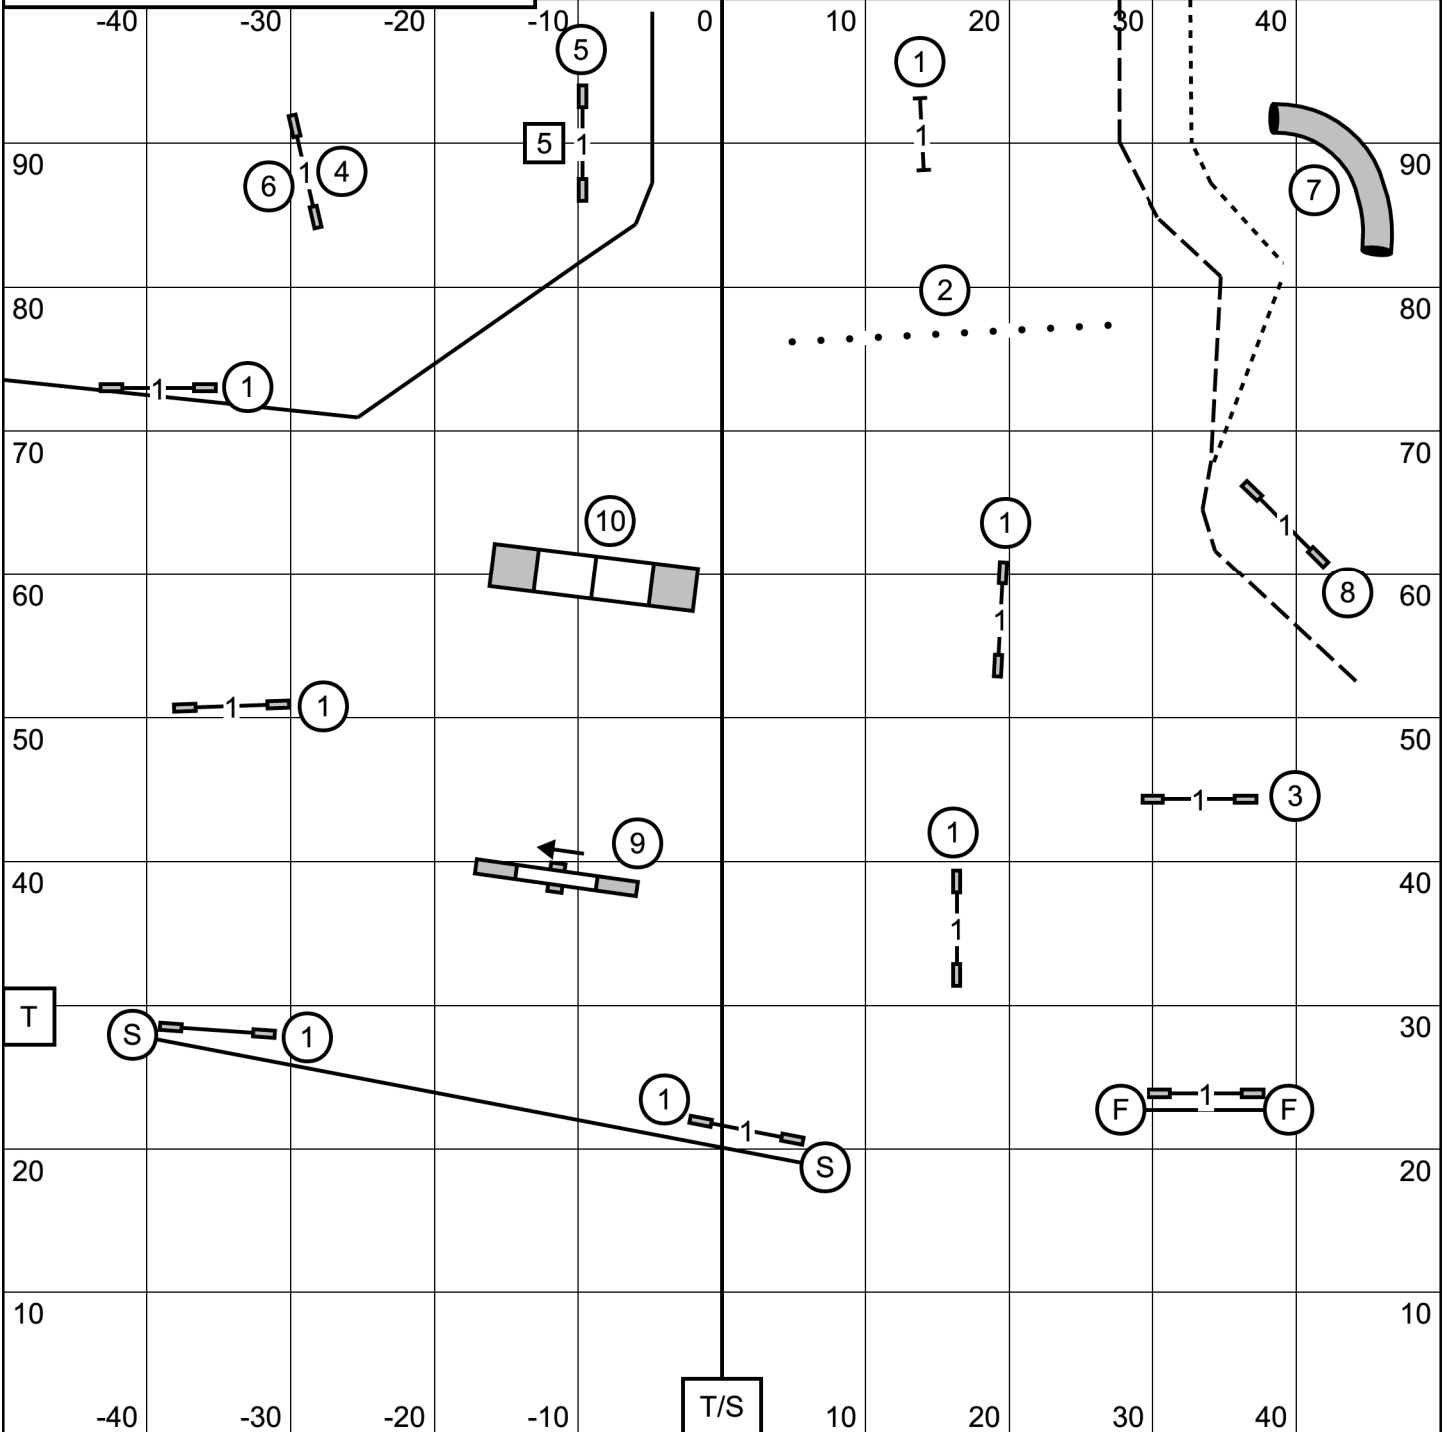

Excellent/
Masters

6 5 4

Novice: 7 8 or 8 7 in flow

----- to - - - -

5 is bi-directional for Open/Novice Only

Open: 7 8 or 8 7 in flow

- - - - - to - - - - -

In

FAST

Out

Berkshire Belgian Tervuren Club
Friday, October 6, 2023
Westfield, MA
Mark Giles