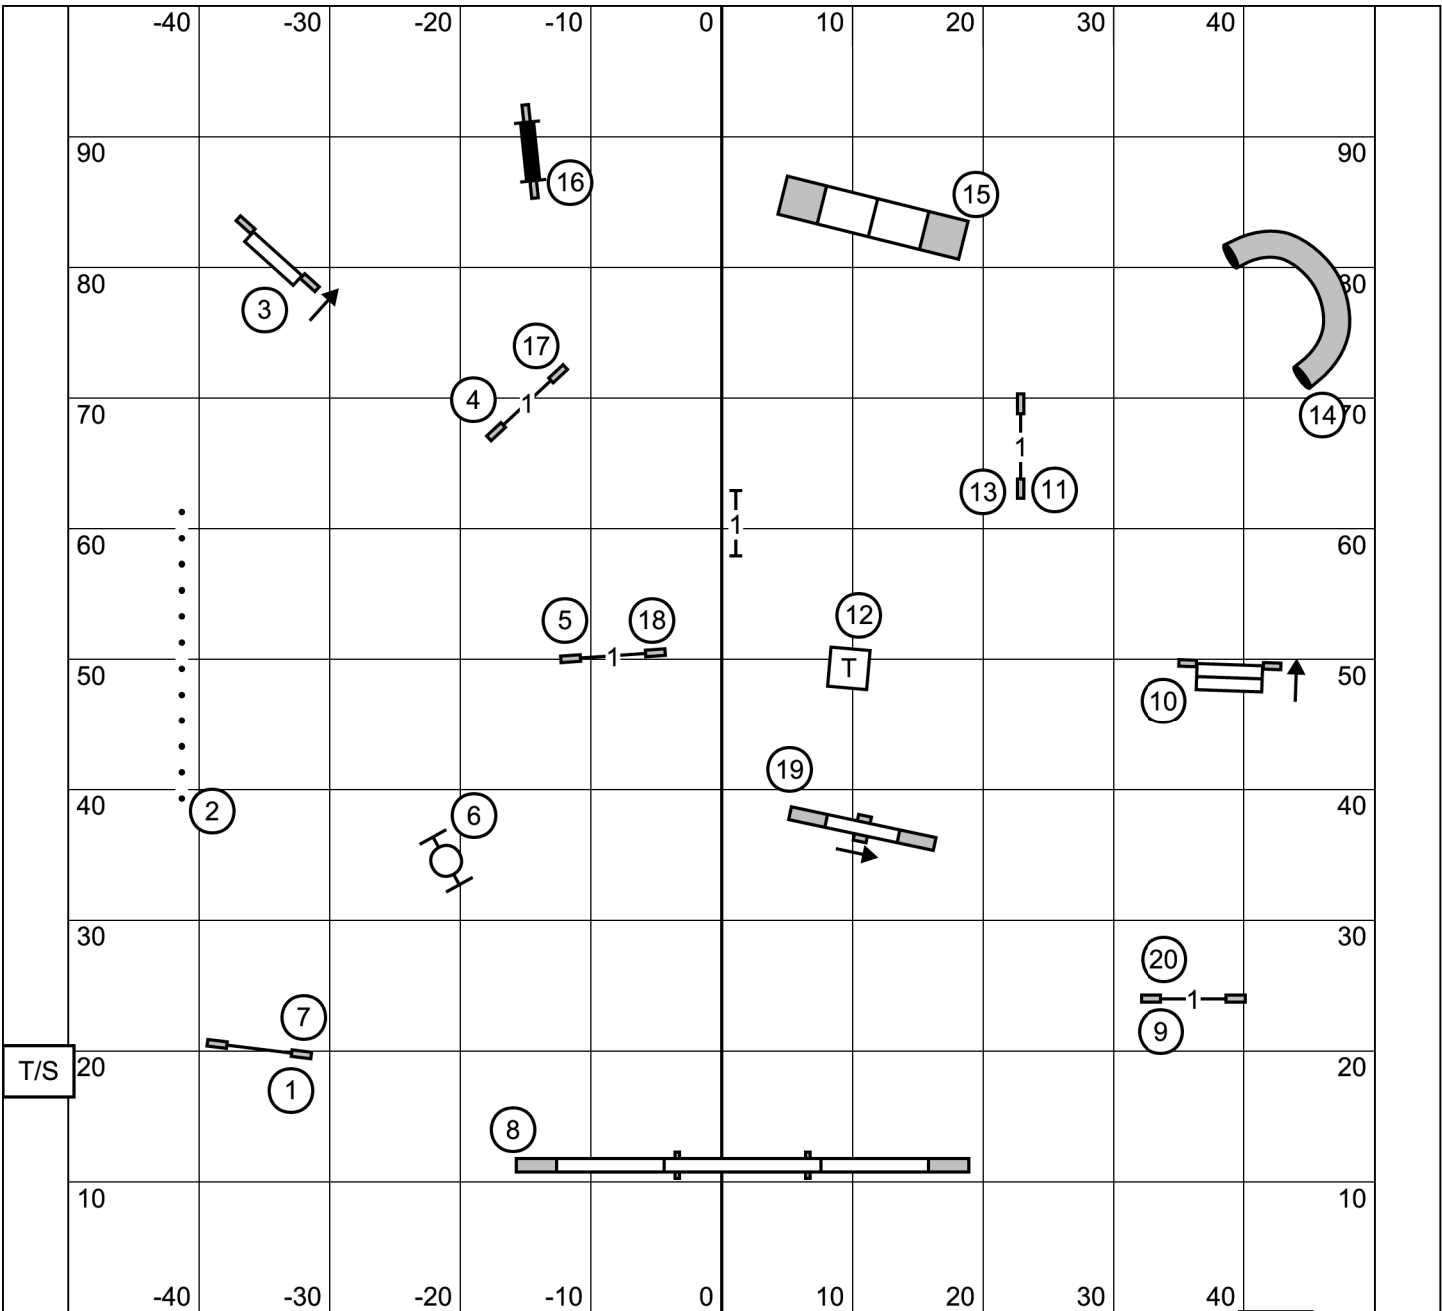

T/S

In

Excellent/Masters Standard
Western Massachusetts Shetland Sheepdog Club
Saturday, October 7, 2023
Westfield, MA
Mark Giles

Out