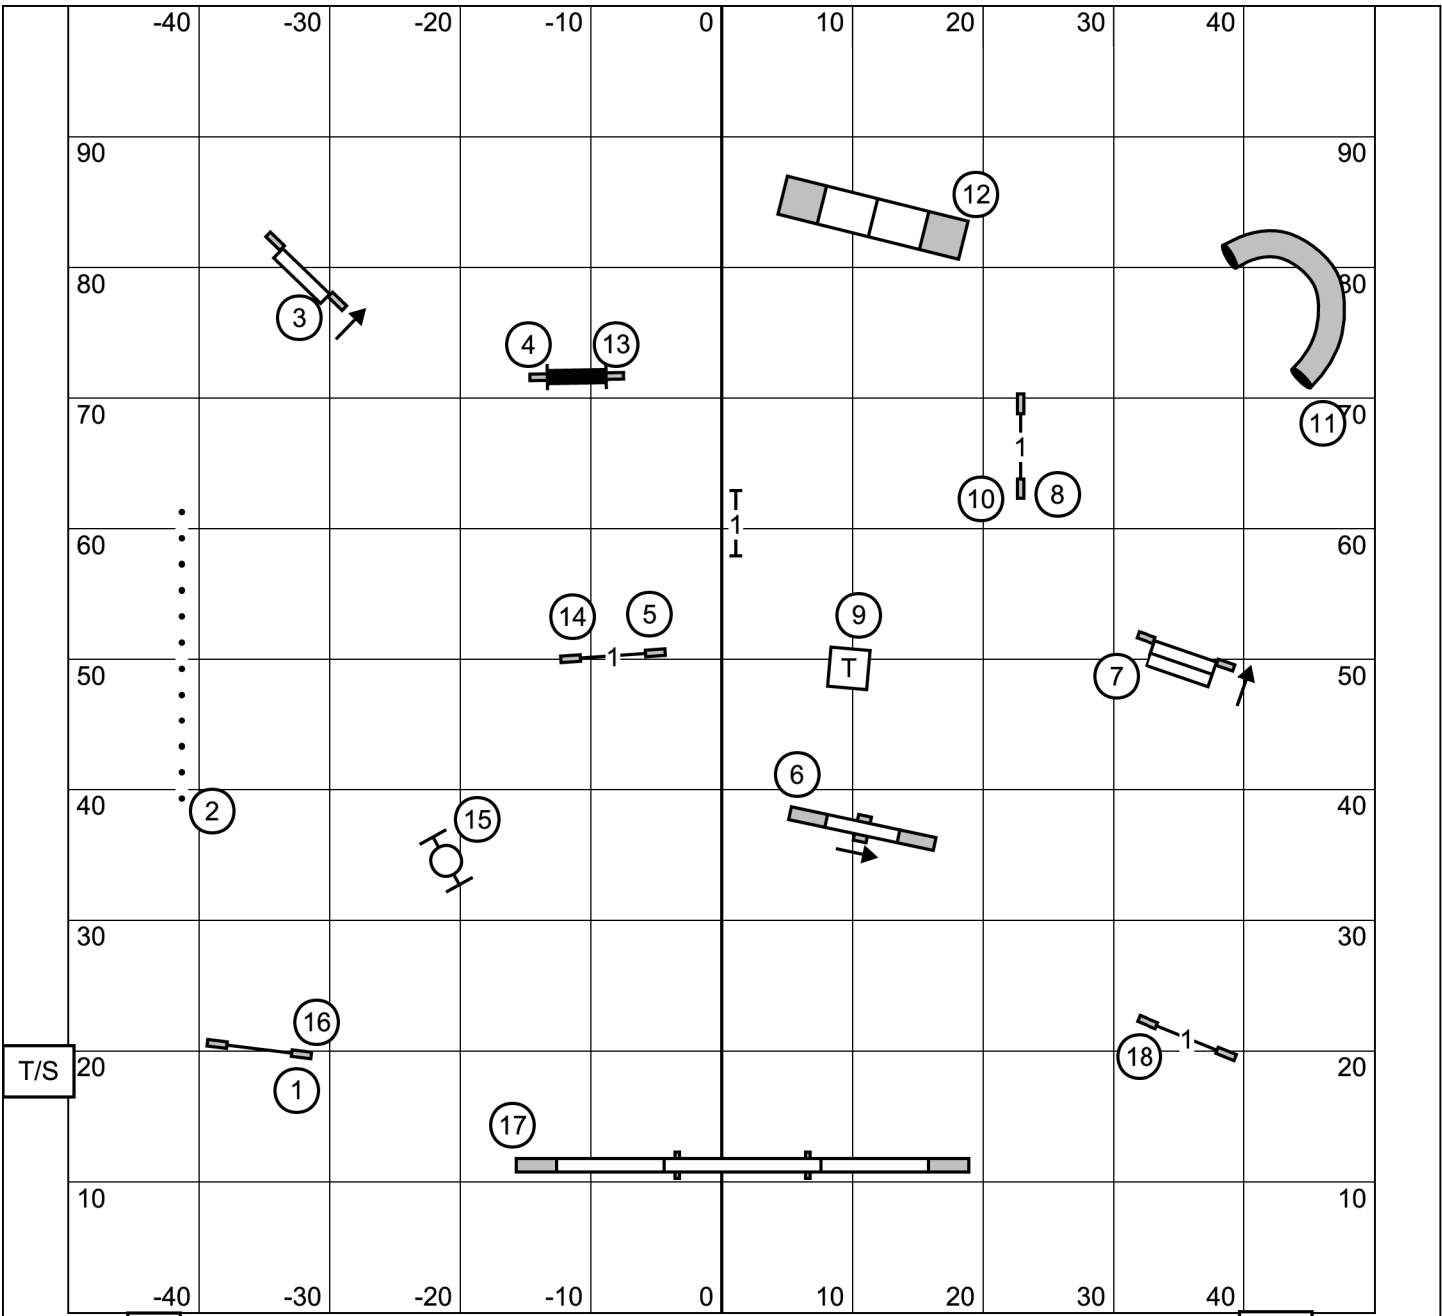

Out

Out

Novice JWW

Western Massachusetts Shetland Sheepdog Club

Saturday, October 7, 2023

Westfield, MA

Mark Giles

In