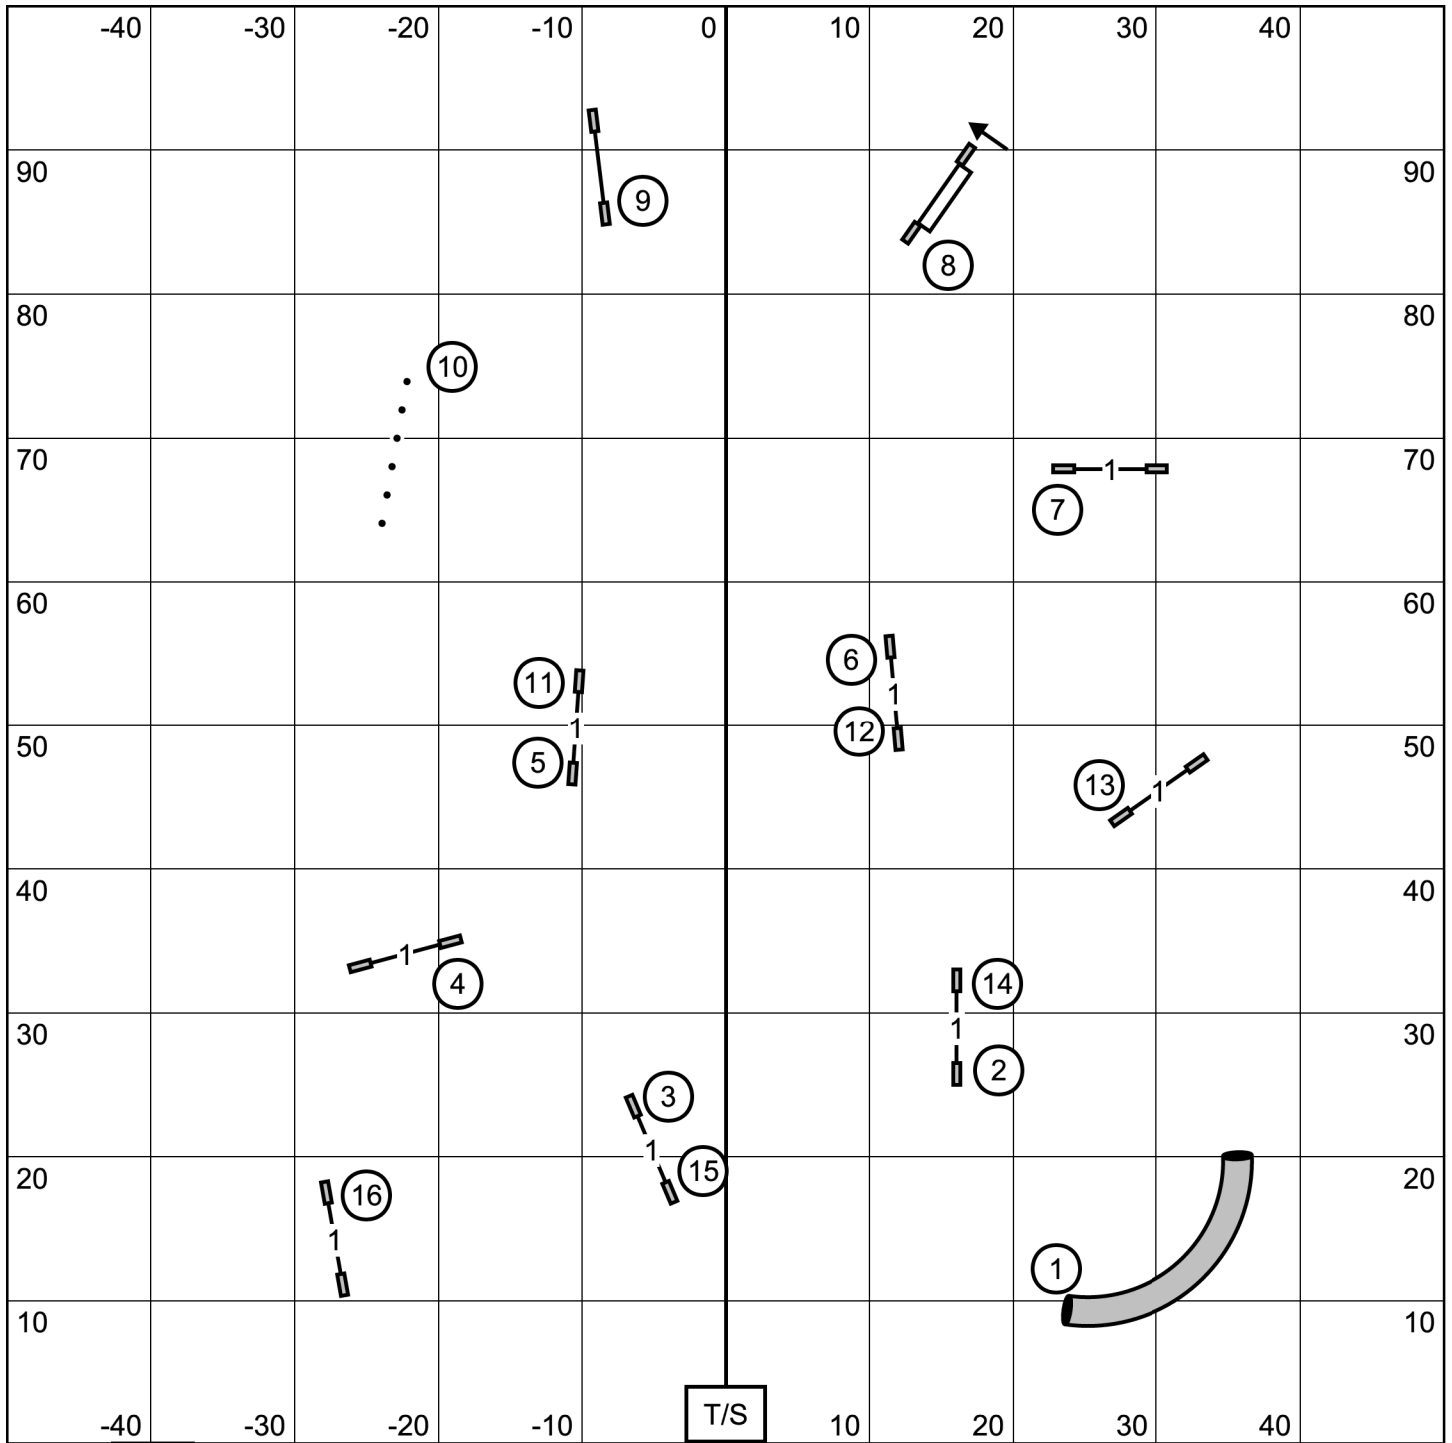

Out

Out

Novice JWW

Western Massachusetts Shetland Sheepdog Club

Saturday, October 7, 2023

Westfield, MA

Mark Giles

In