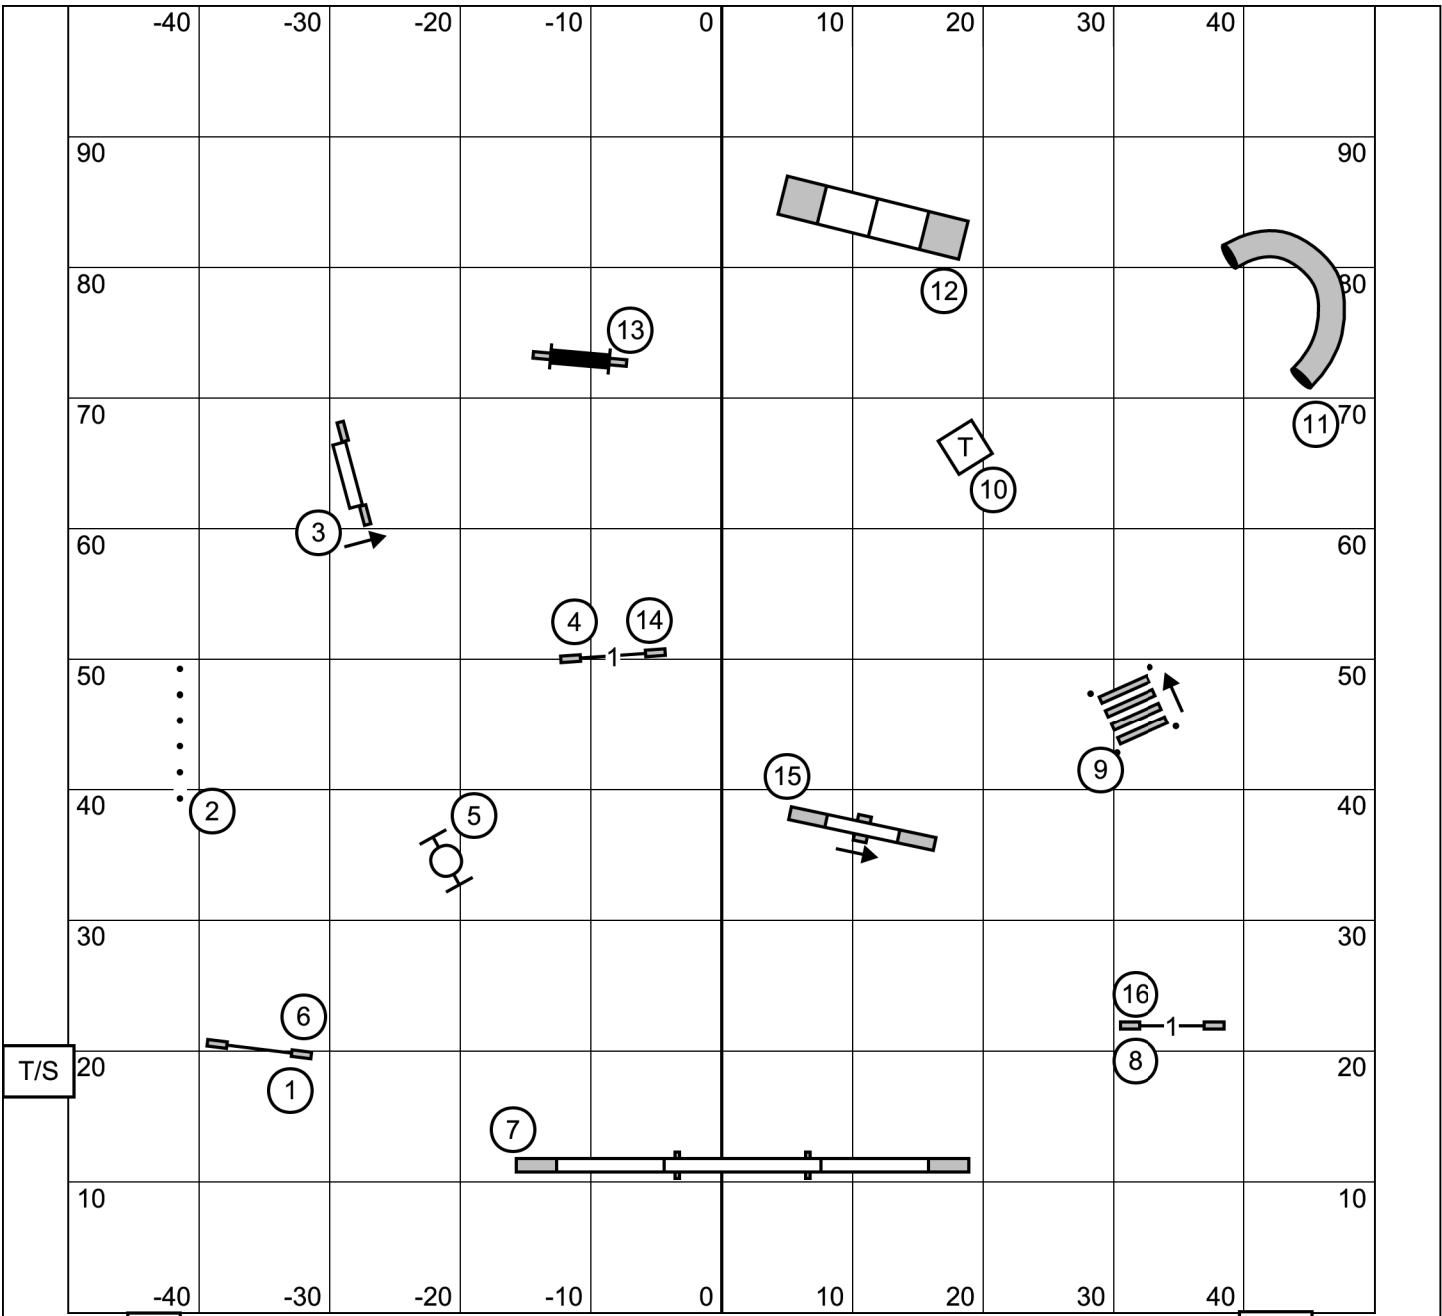

T/S

In

Novice Standard

Western Massachusetts Shetland Sheepdog Club

Saturday, October 7, 2023

Westfield, MA

Mark Giles

Out