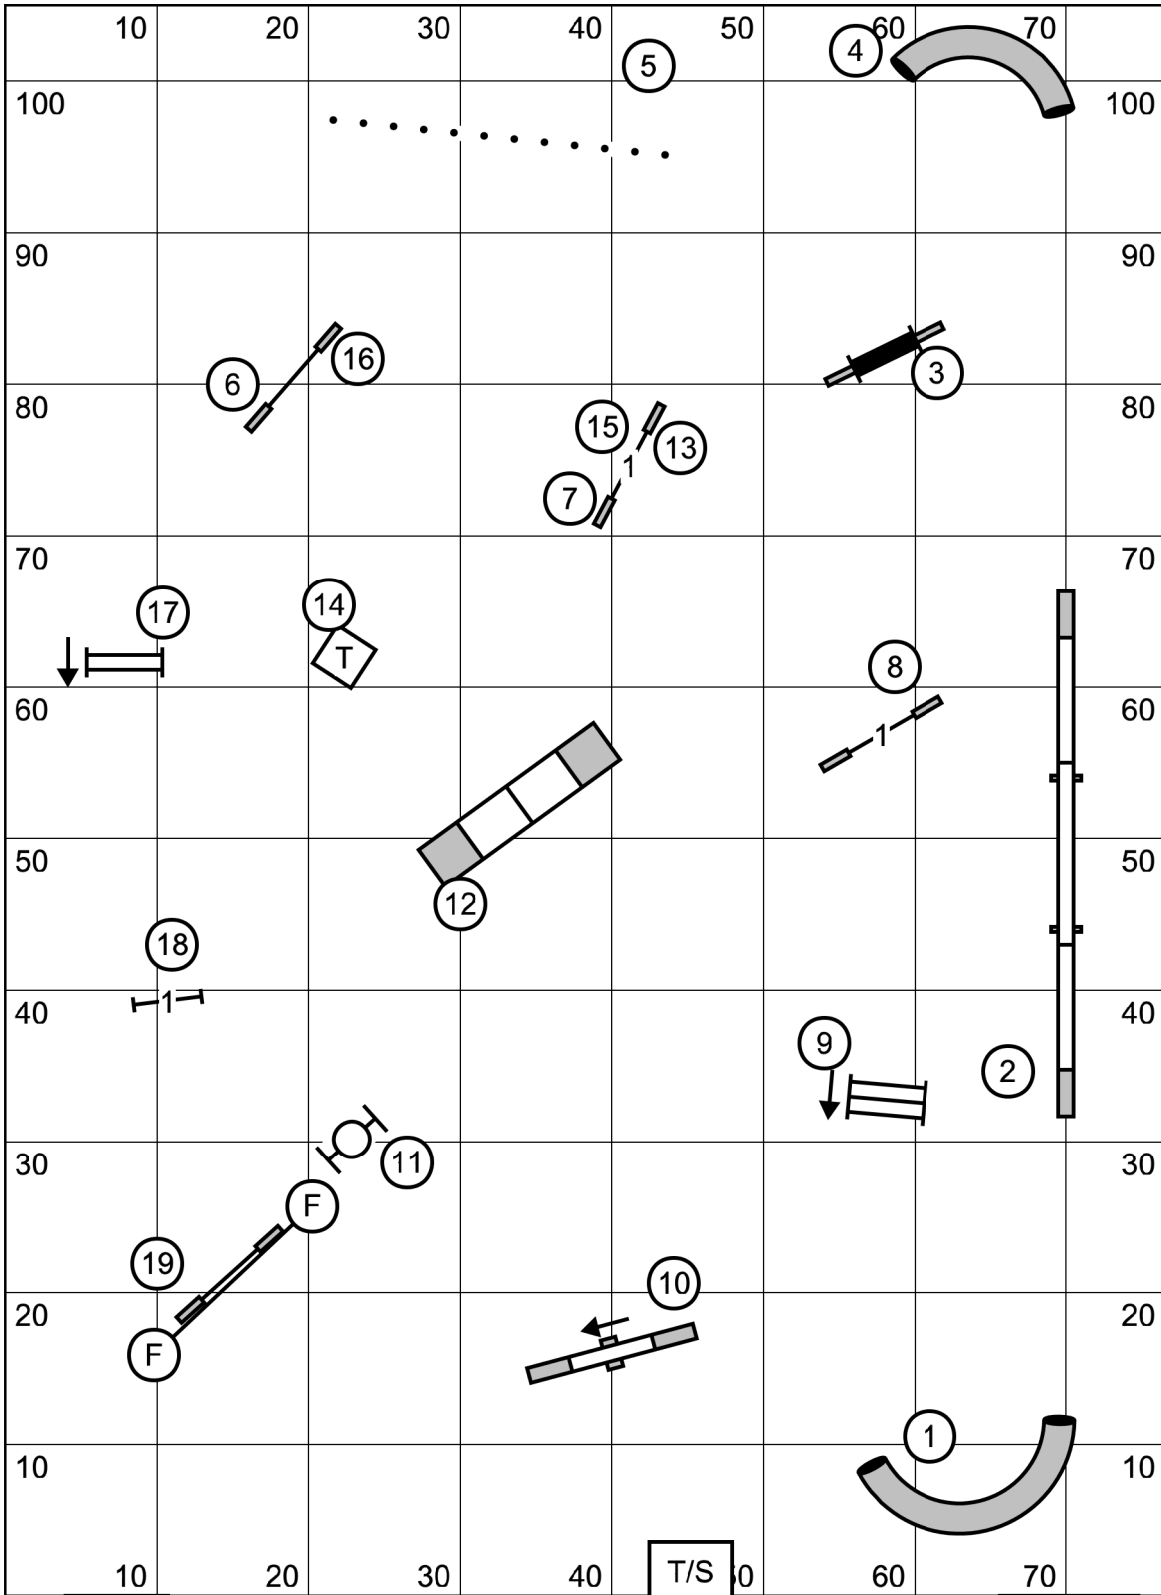

Next dog in
16 BIDIRECTIONAL JUMP

T/S

EXIT

ENTER

PREMIER STANDARD
Icelandic Sheepdog Association of America
October 20, 2023
Amherst, NH
Designed by Deborah Hunt
Judged by Erin Schaefer

EXIT

EXCELLENT / MASTER STANDARD