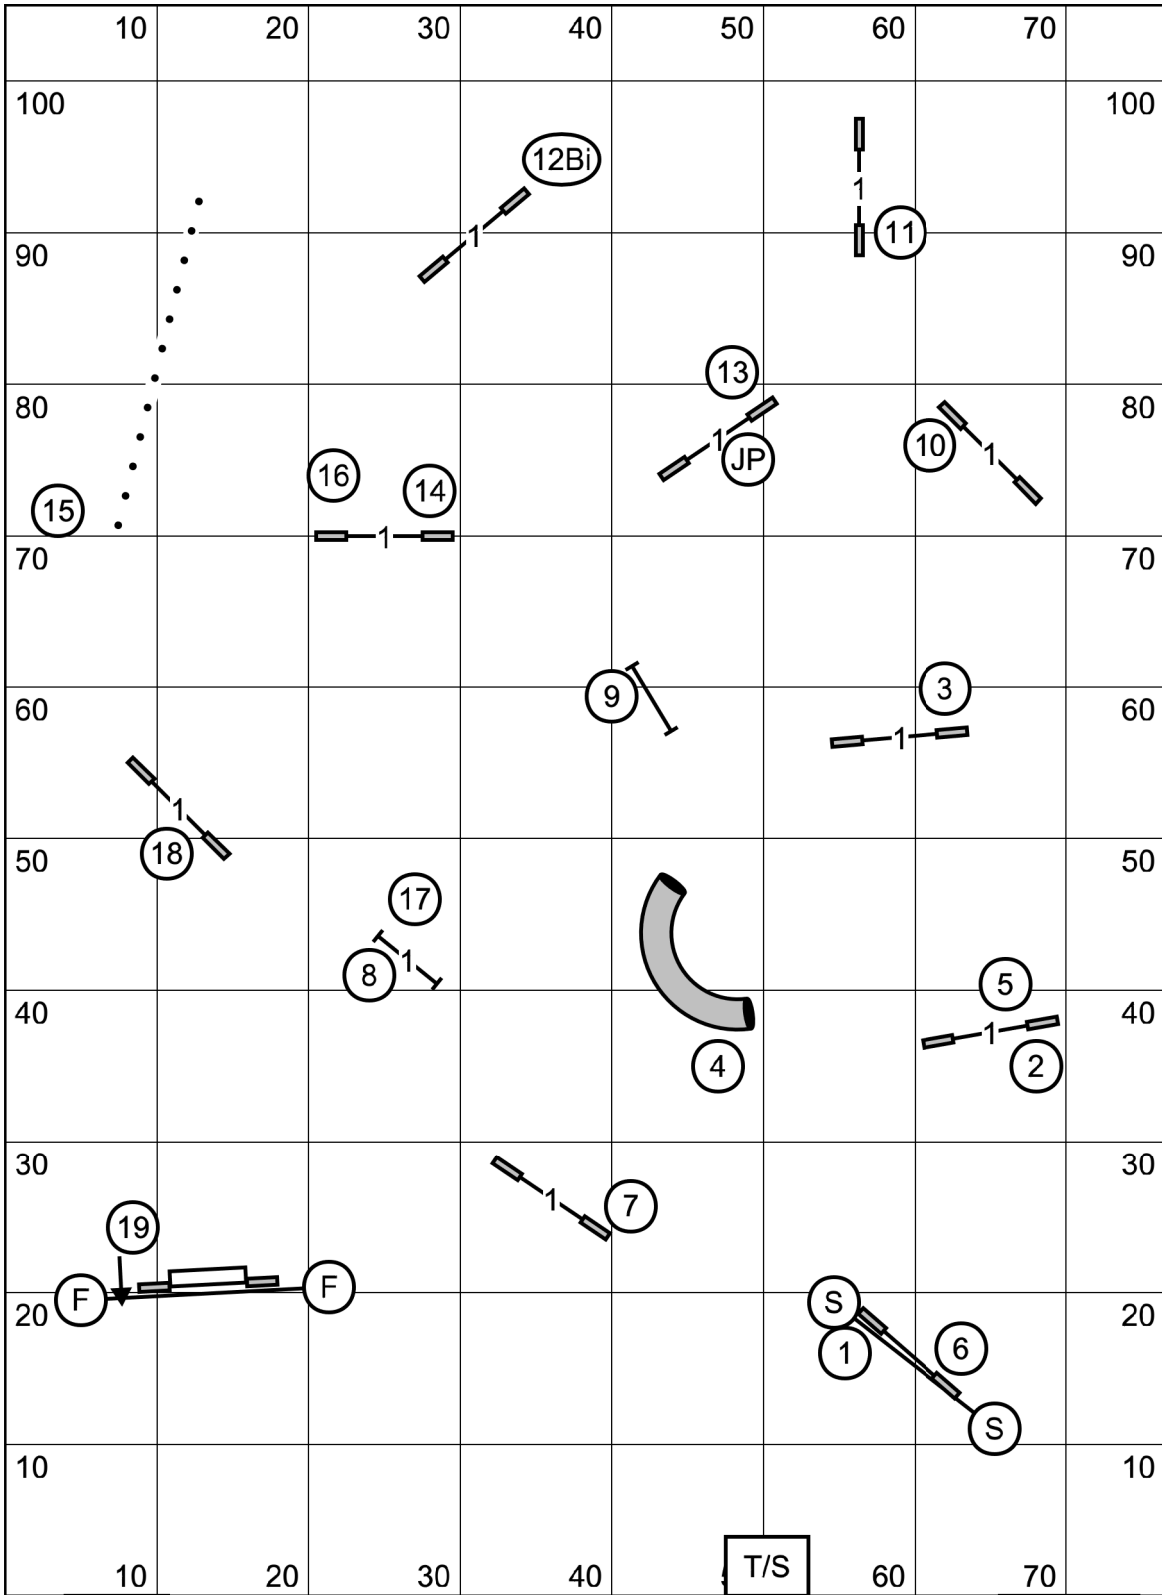

EXIT

PREMIER JWW

ENTER

Icelandic Sheepdog Association of America

October 20, 2023

Amherst, NH

Next dog in
15 WEAVEPOLES

Designed by Deborah Hunt
Judged by Erin Schaefer