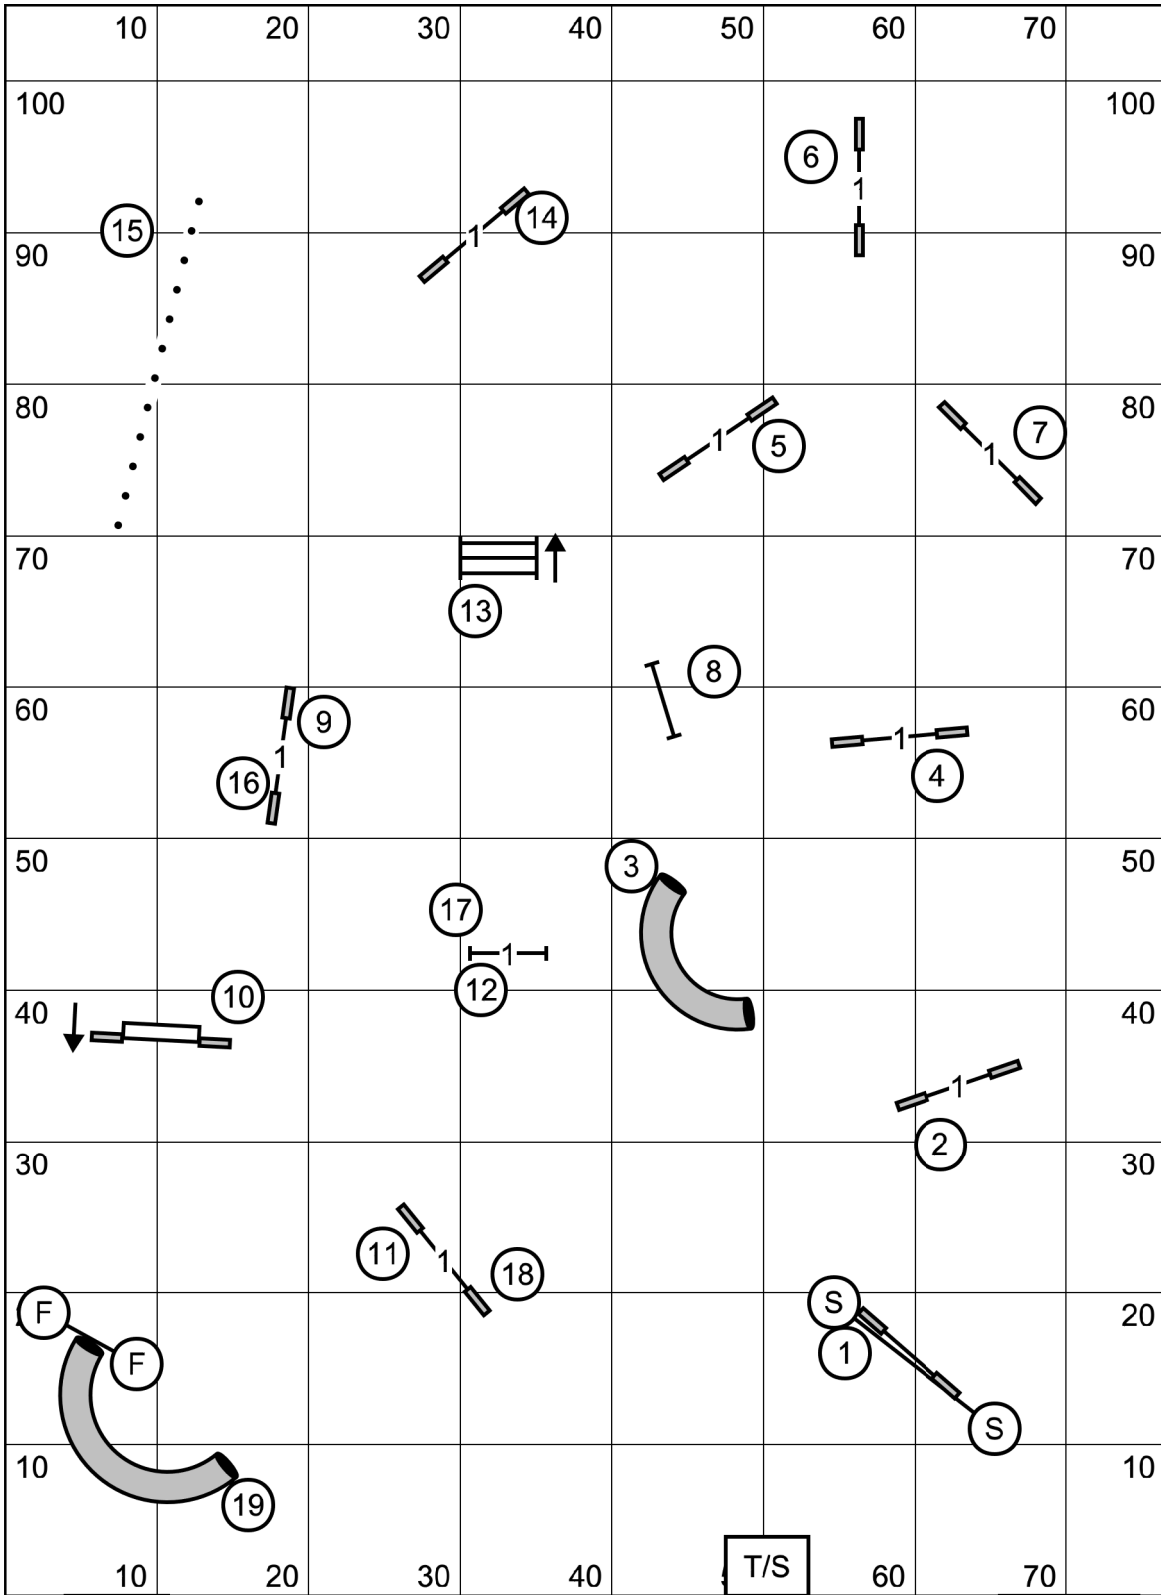

Amherst, NH

Next dog in
15 WEAVEPOLES

Designed by Deborah Hunt
Judged by Erin Schaefer

EXIT

EXCELLENT / MASTER JWW

ENTER

Icelandic Sheepdog Association of America

October 20, 2023