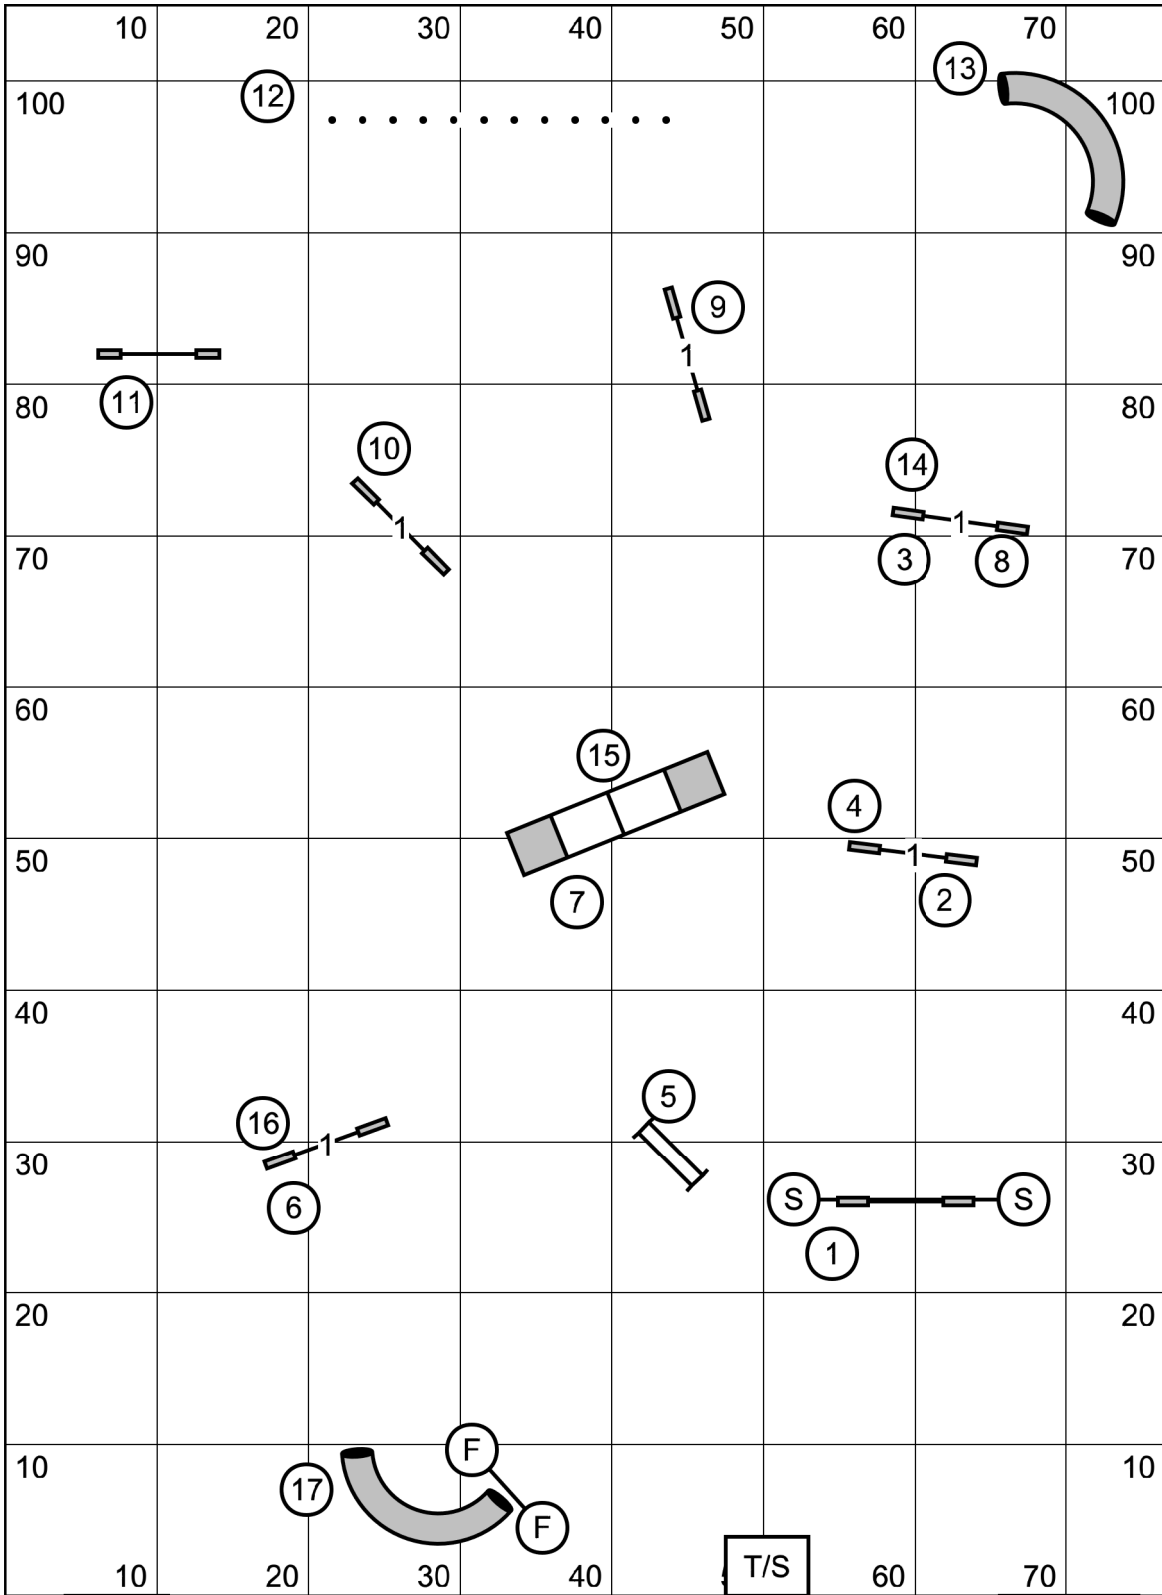

ENTER

Icelandic Sheepdog Association of America

October 20, 2023

Amherst, NH

Next dog in
13 WINGED JUMP

Designed by Deborah Hunt

Judged by Erin Schaefer

EXIT