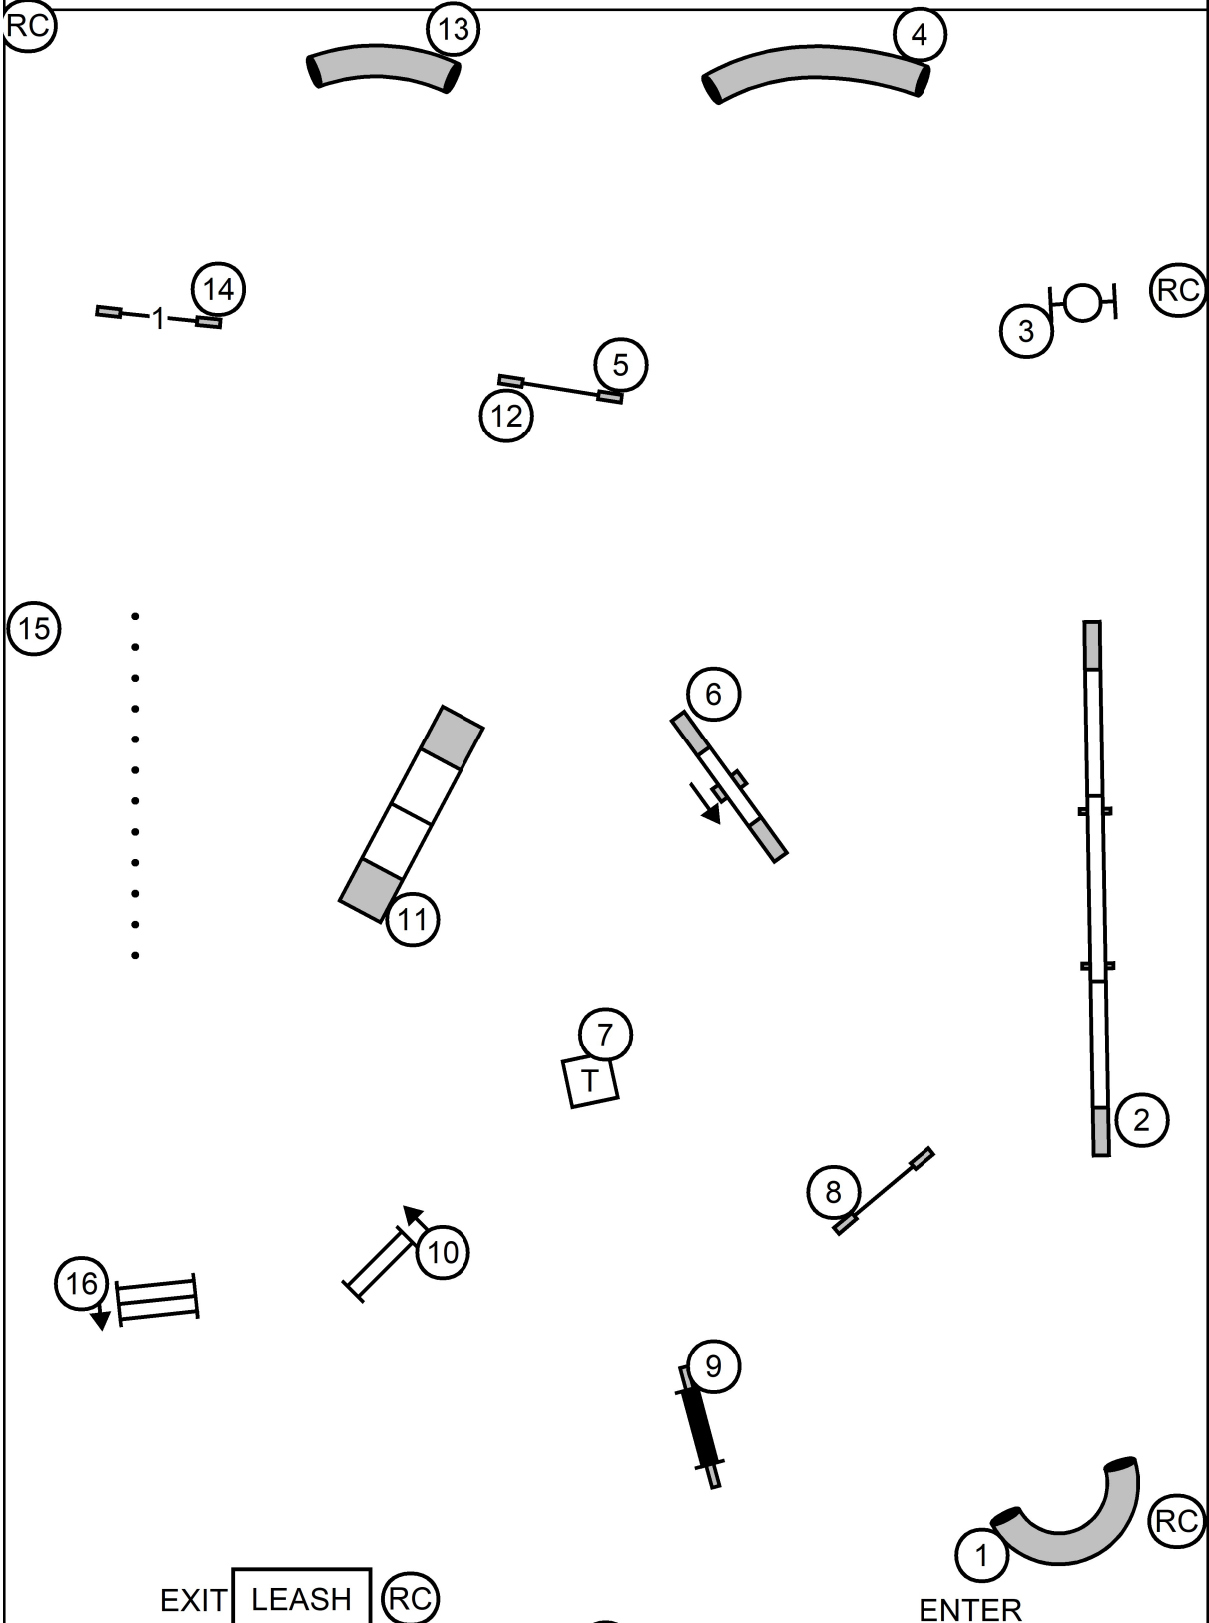

OPEN STANDARD

10/21/23 - MAYFLOWER PEMBROKE WELSH CORGI CLUB - JUDGE: LINDA ROBERTSON

ENTER ON LEAD @ 13/14 - WAIT FOR TIMER "GO"