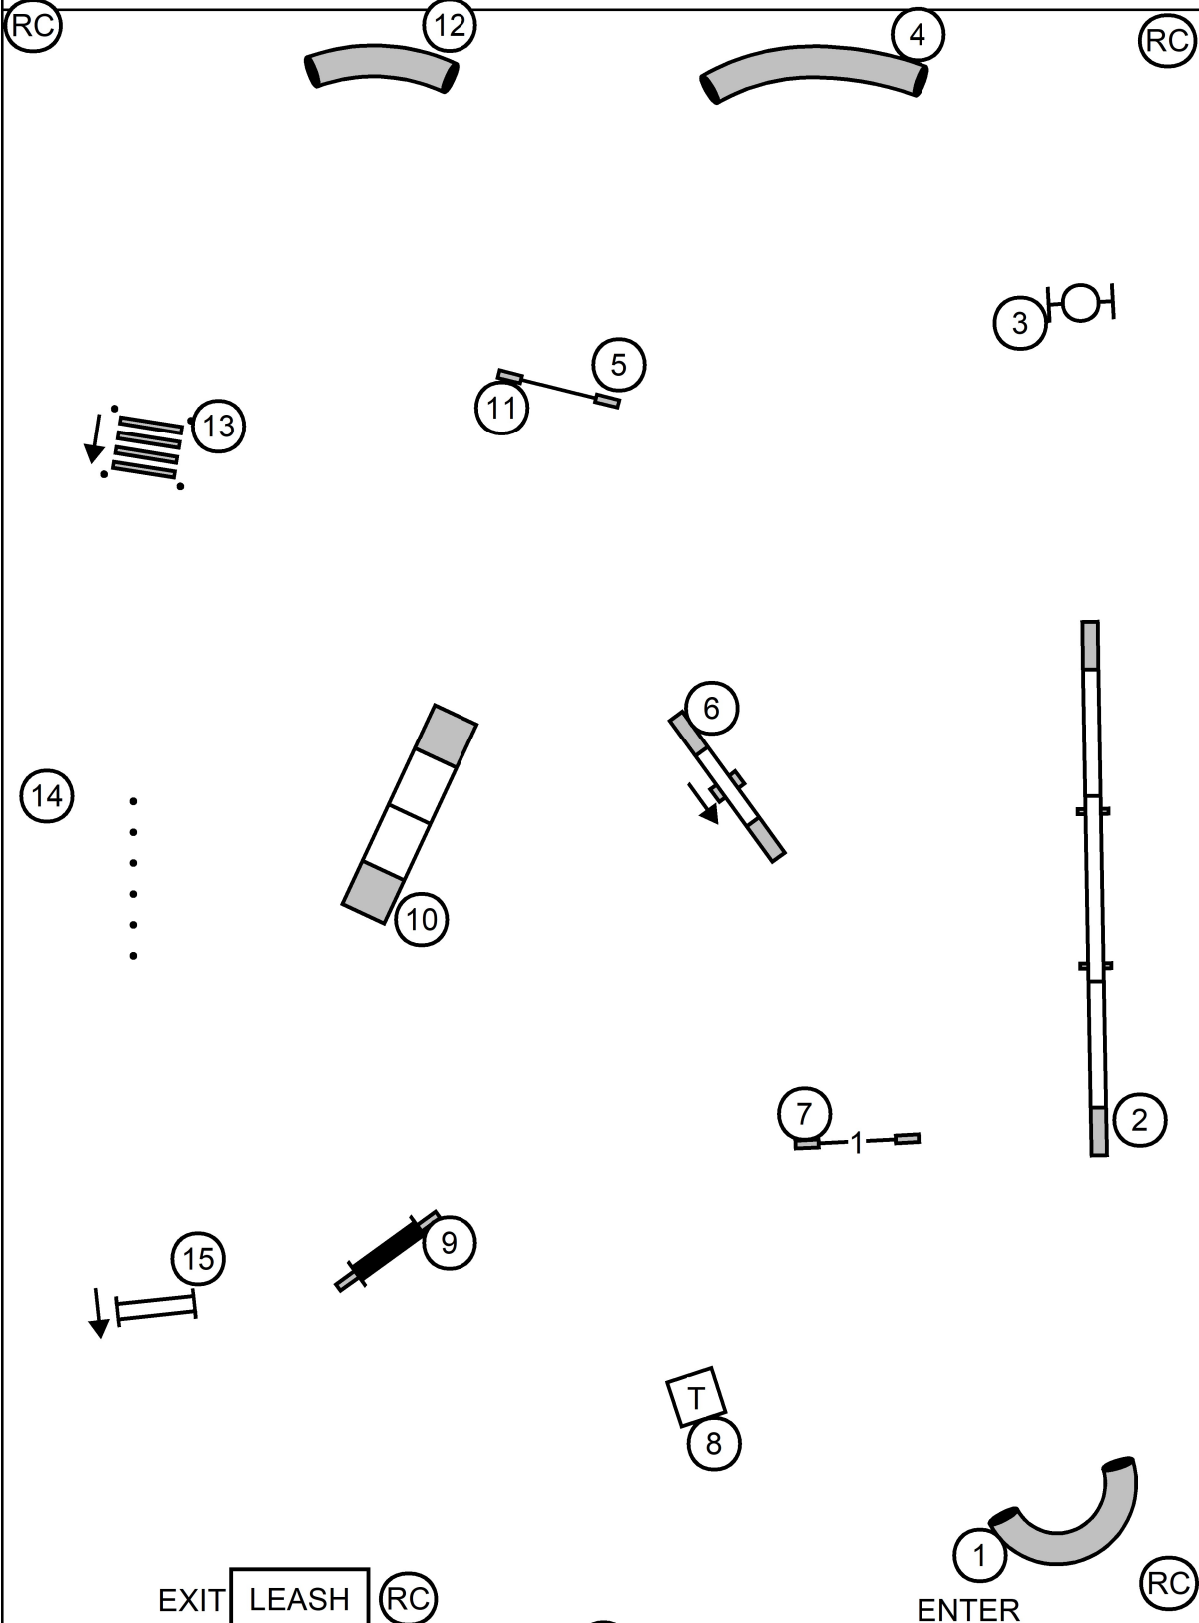

NOVICE STD

10/21/23 - MAYFLOWER PEMBROKE WELSH CORGI CLUB - JUDGE: LINDA ROBERTSON

ENTER ON LEAD @ 12 - WAIT FOR TIMER "GO"