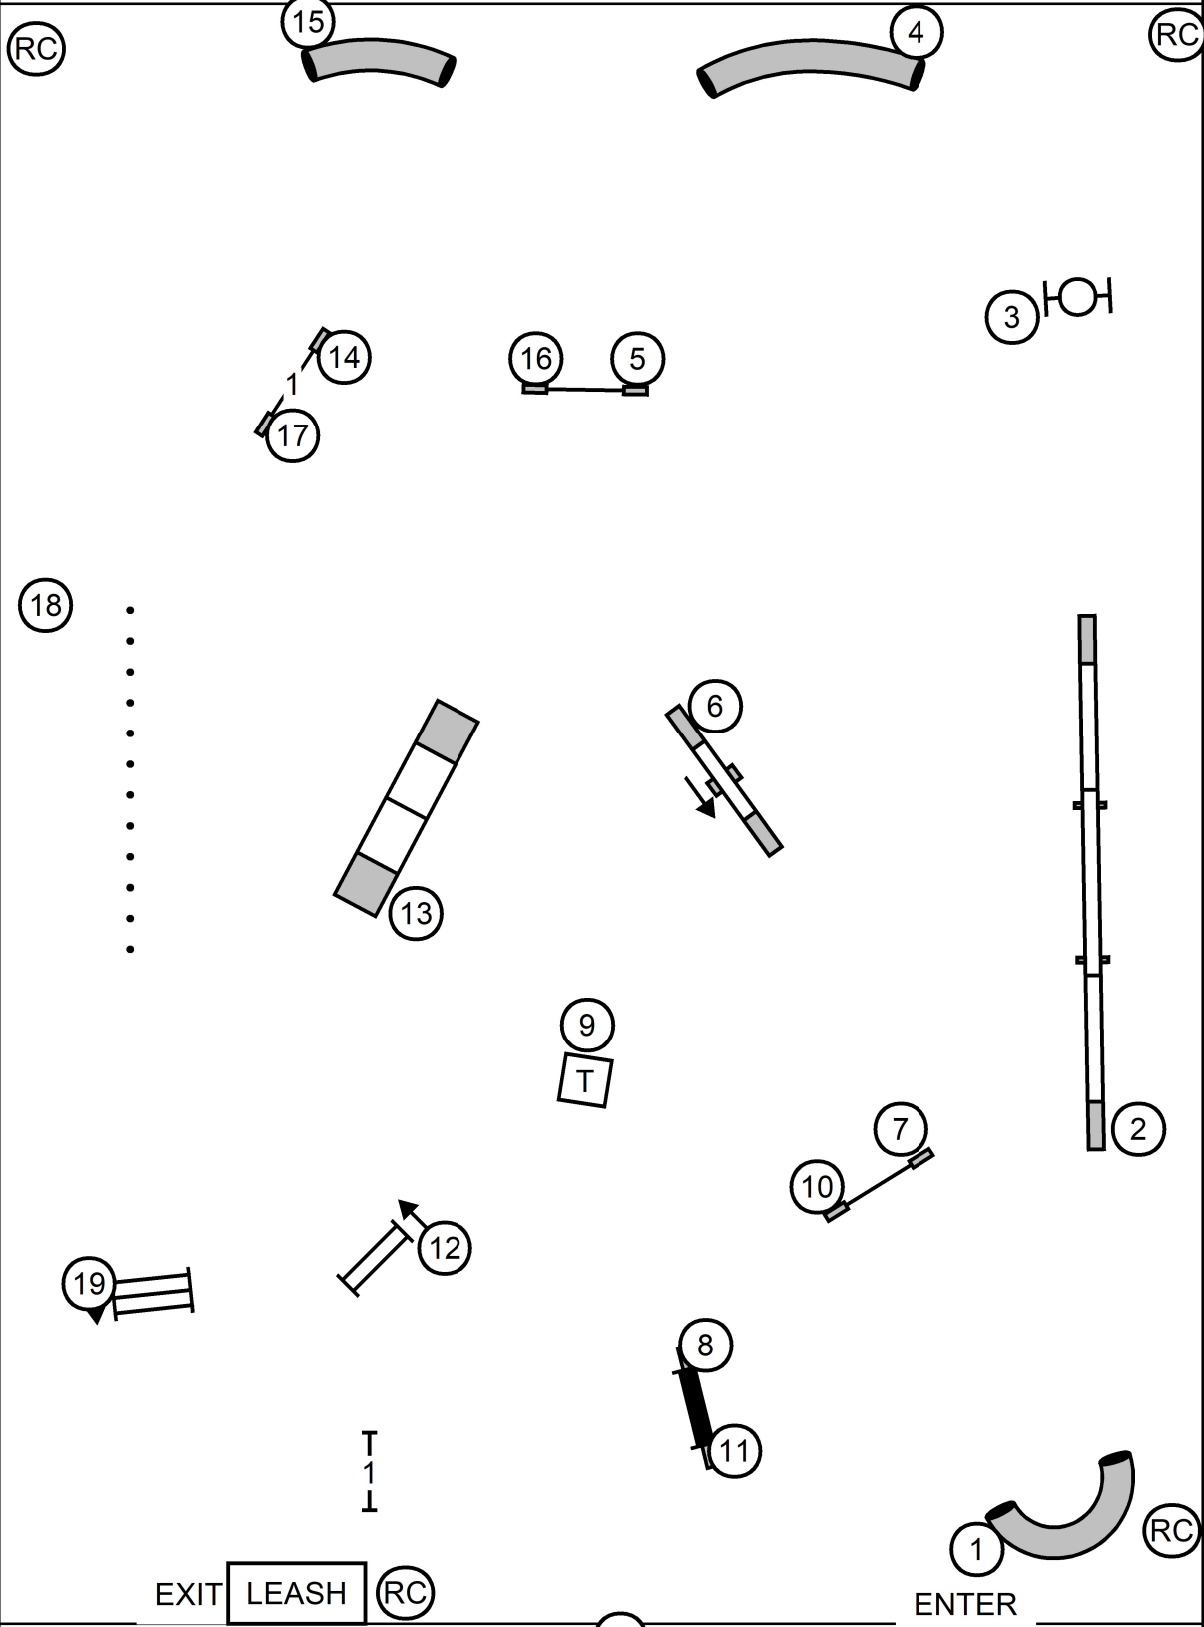

MASTER/EXC STD

10/21/23 - MAYFLOWER PEMBROKE WELSH CORGI CLUB - JUDGE: LINDA ROBERTSON

ENTER ON LEAD @ 15/16 - WAIT FOR TIMER "GO"