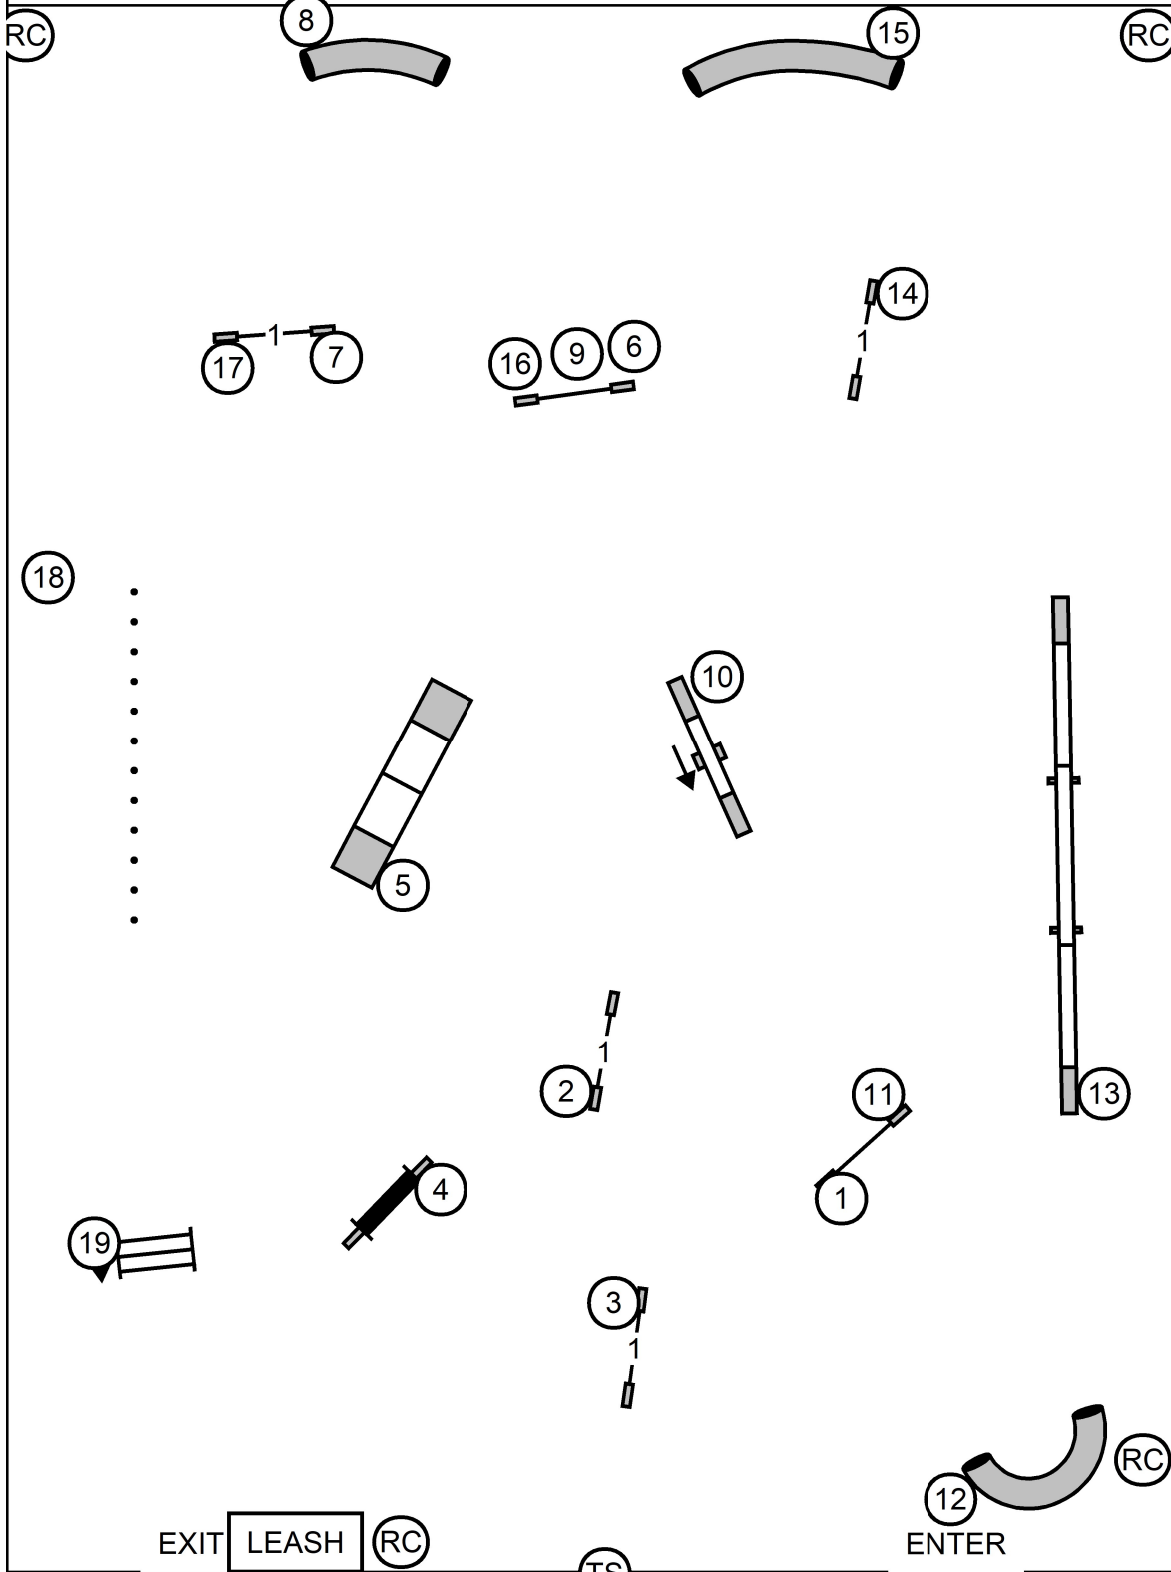

# PREMIER STD

10/21/23 - MAYFLOWER PEMBROKE WELSH CORGI CLUB - JUDGE: LINDA ROBERTSON

ENTER ON LEAD @ 16/17 - WAIT FOR "GO"

**REG MCT:20/24C=55, 24/16=60, 12=65, 8=69;**

**PREF MCT:16=60, 12/20=65, 8=70, 4=74**