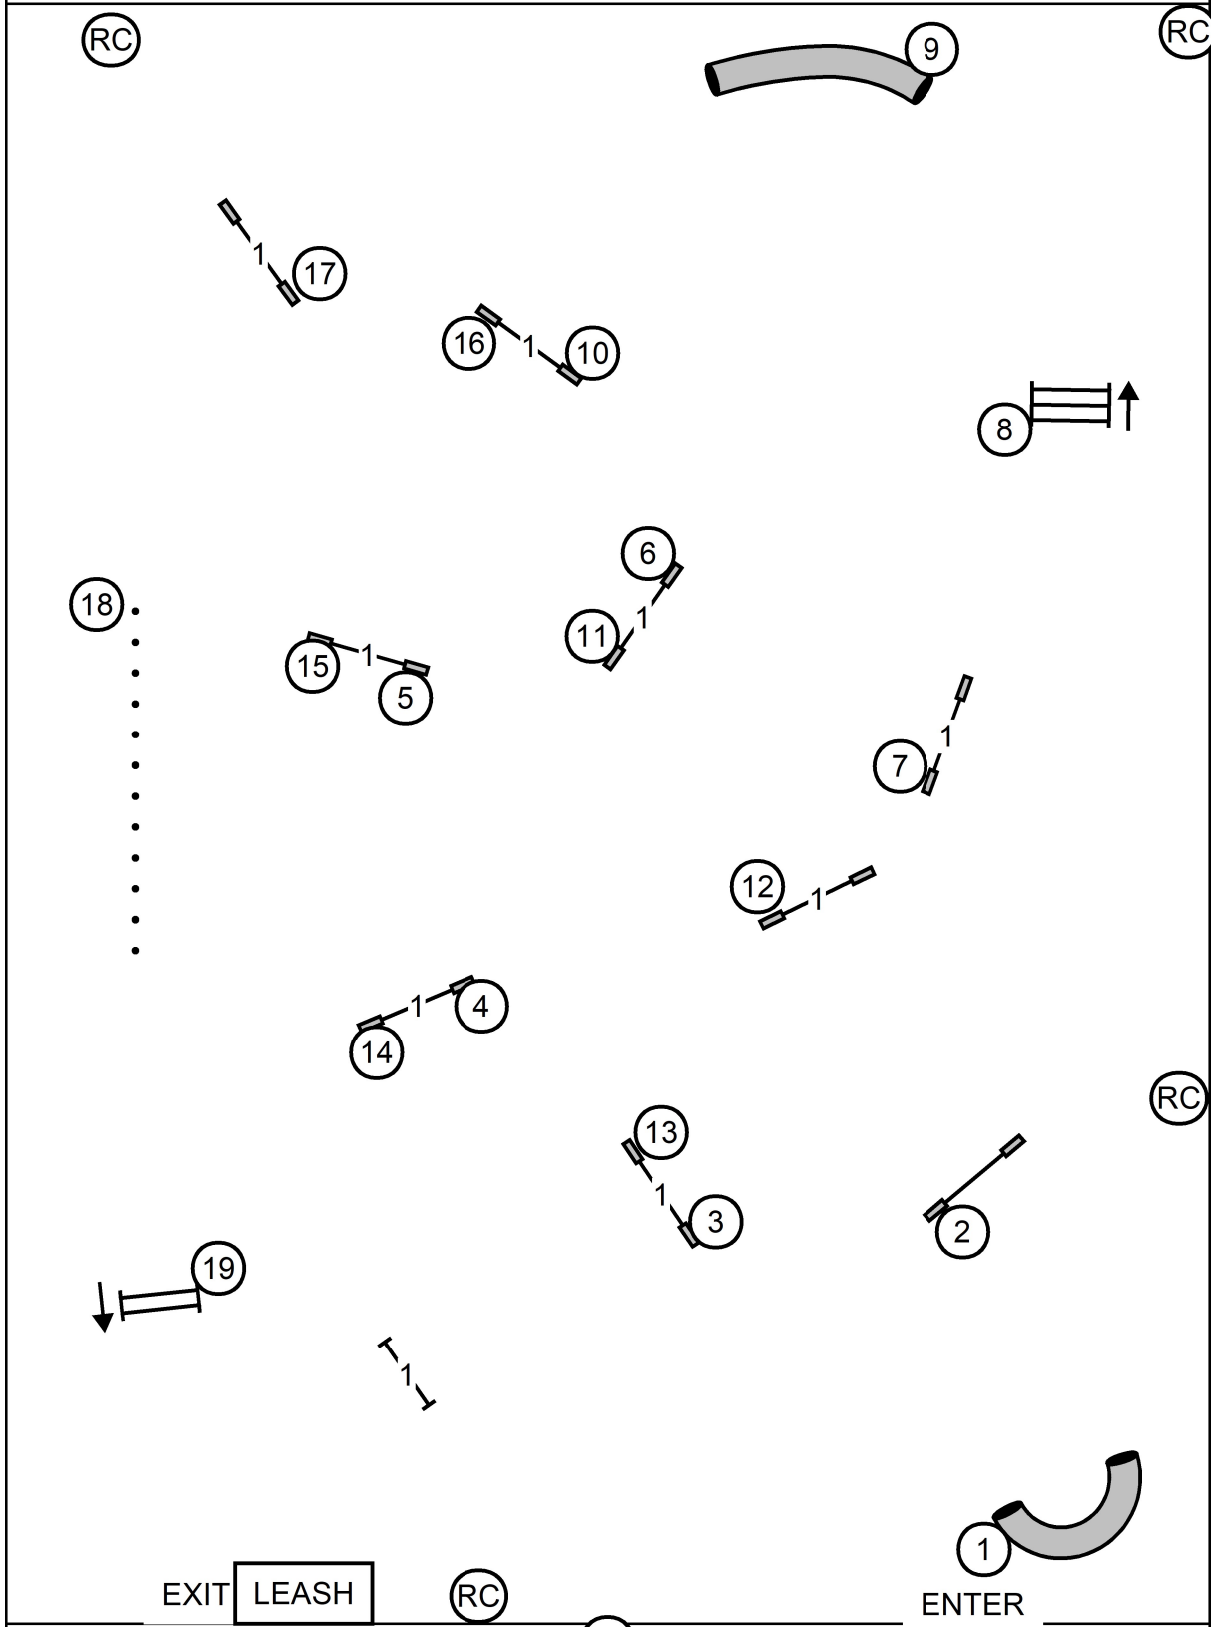

MASTER/EXC JWW

10/21/23 - MAYFLOWER PEMBROKE WELSH CORGI CLUB - JUDGE: LINDA ROBERTSON

ENTER ON LEAD @ 16 - WAIT FOR TIMER "GO"