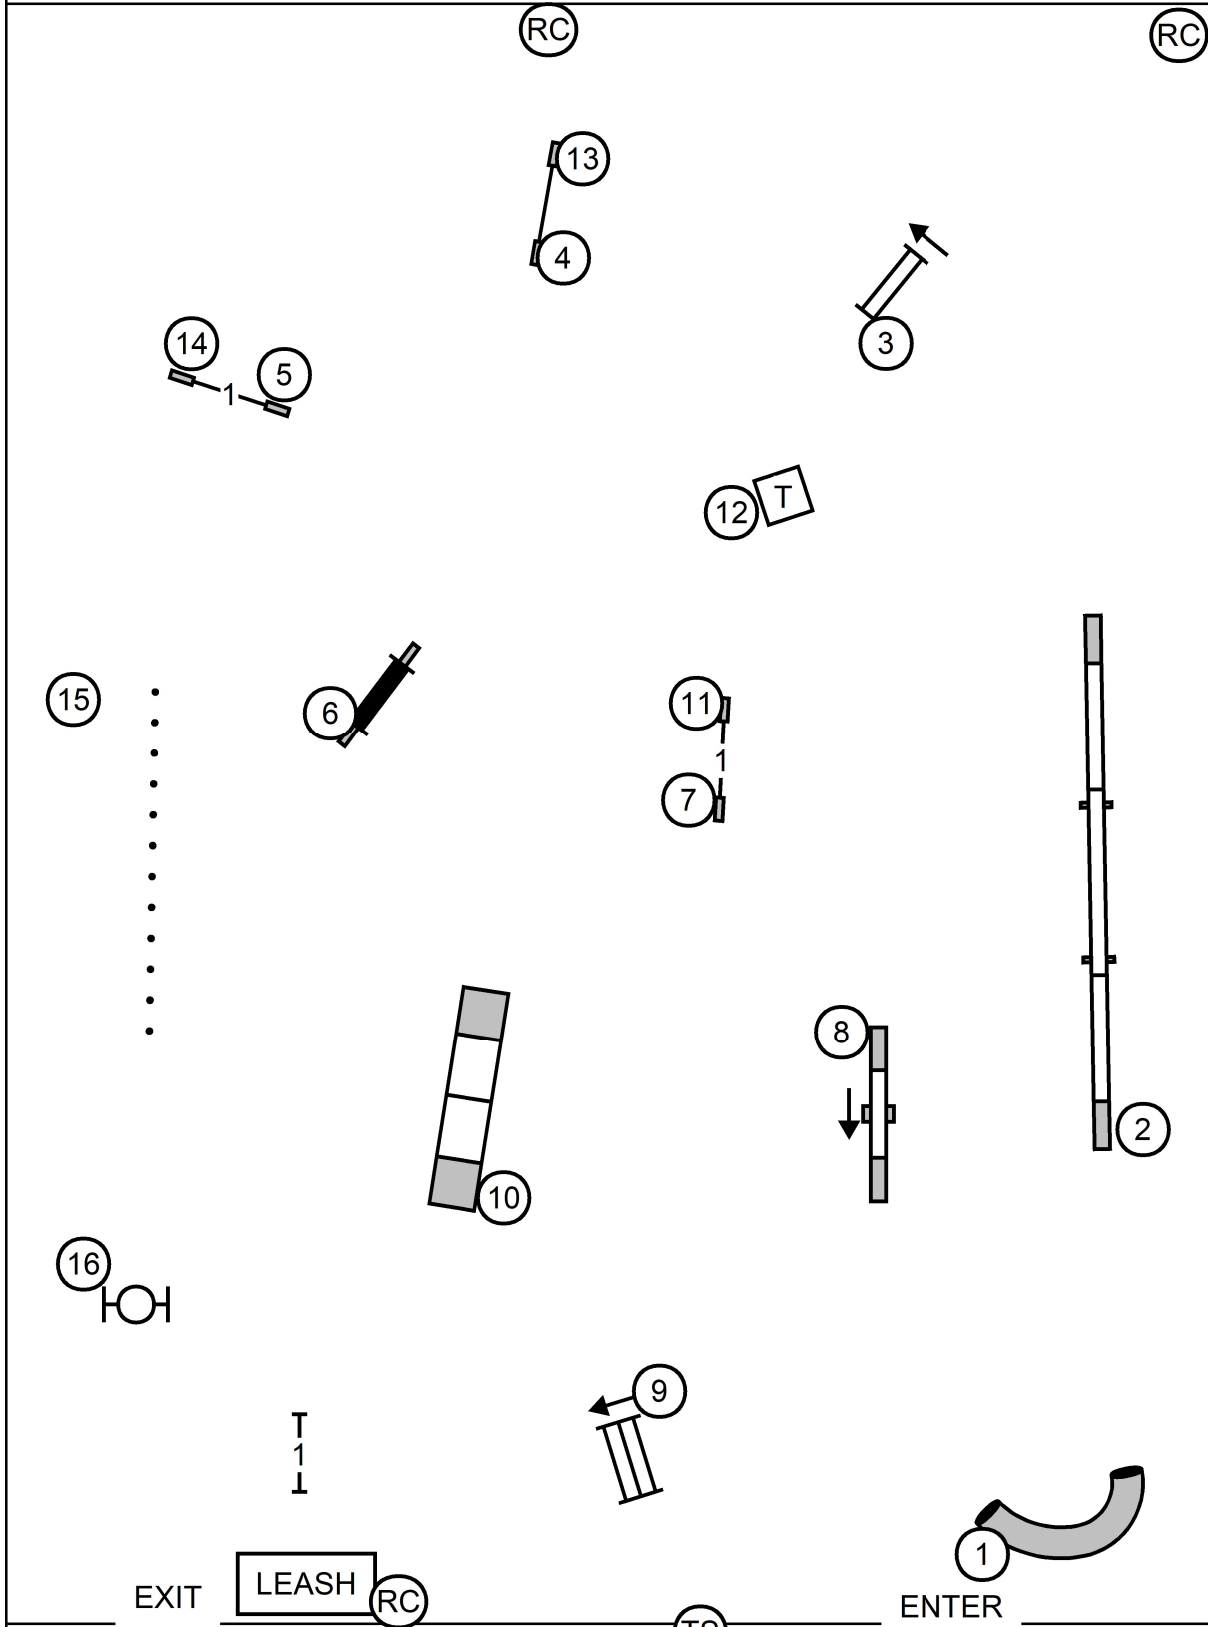

OPEN STANDARD

10/22/23 - MAYFLOWER PEMBROKE WELSH CORGI CLUB - JUDGE: LINDA ROBERTSON

ENTER ON LEAD @ 15/16 - WAIT FOR TIMER "GO"