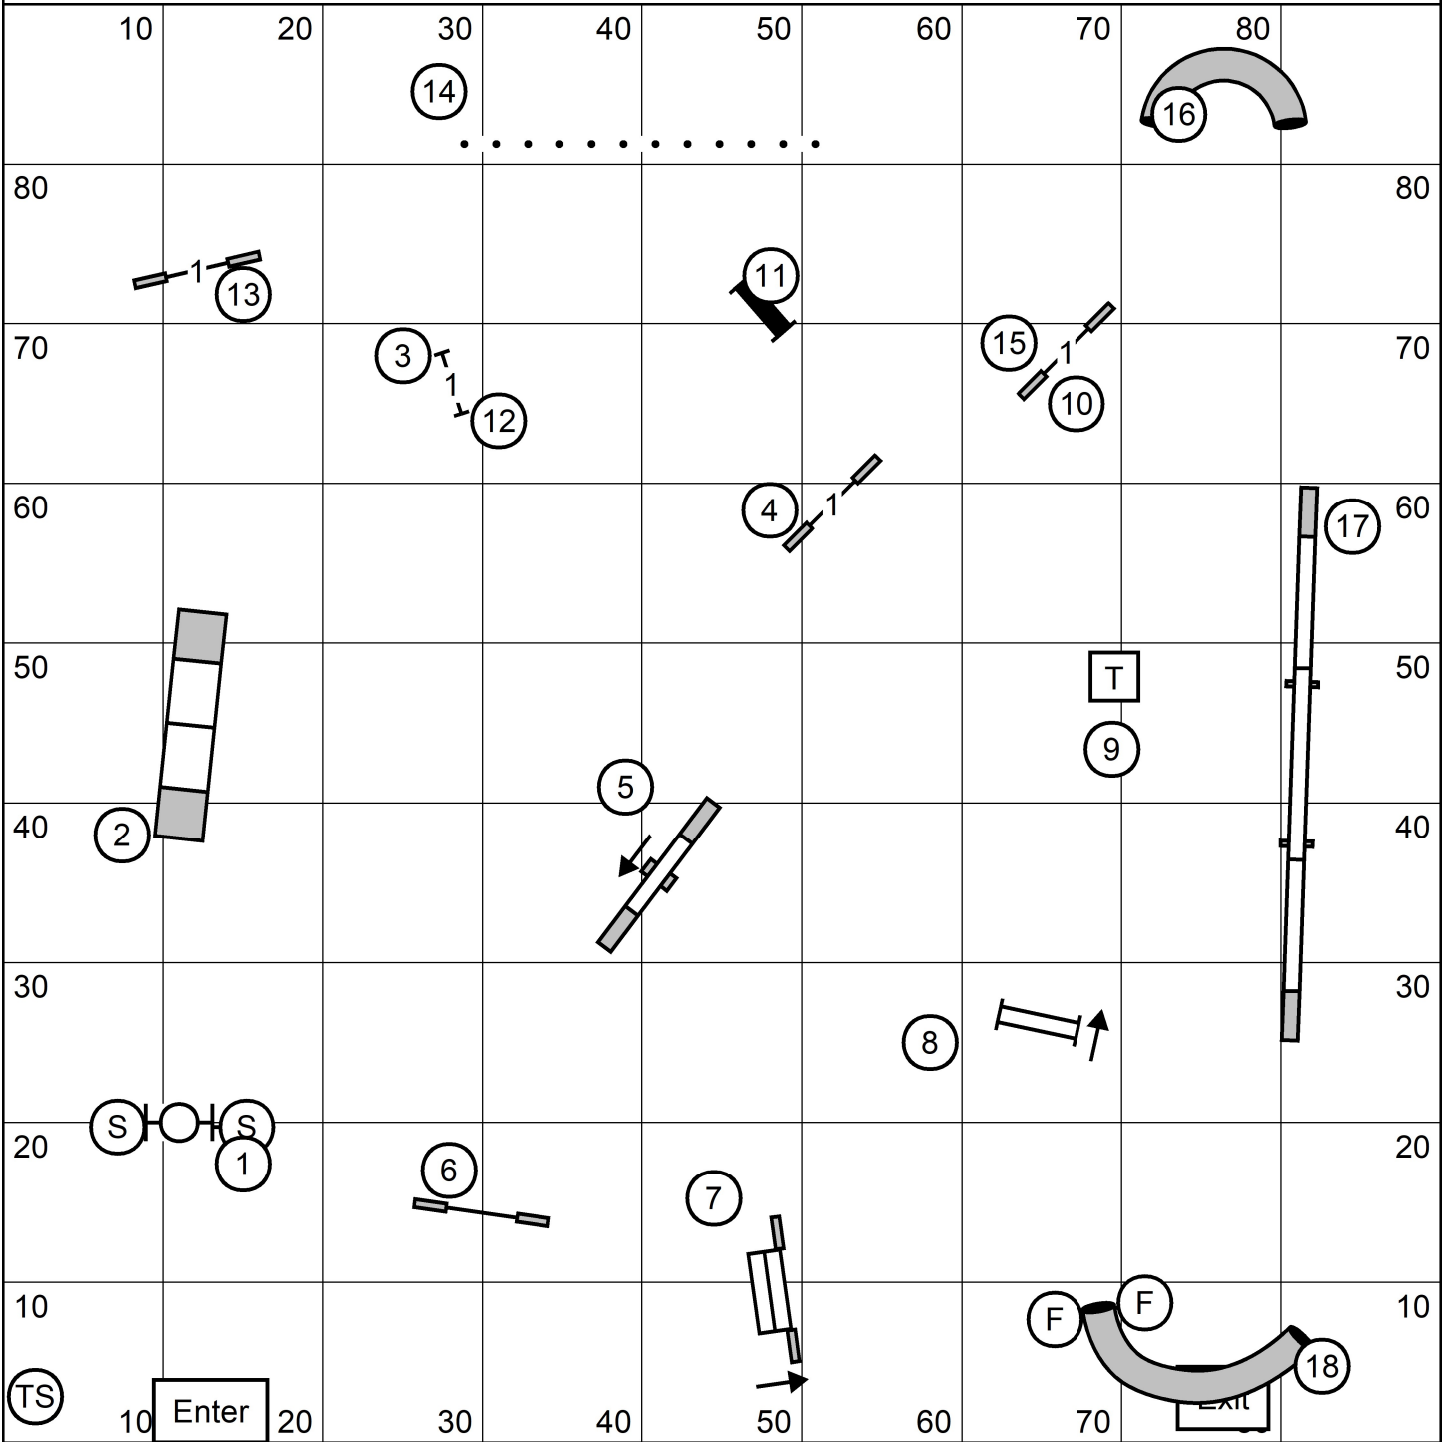

Tri-State Shetland Sheepdog Club
Master/Excellent Standard
Sunday, October 29, 2023
Sally Gichner