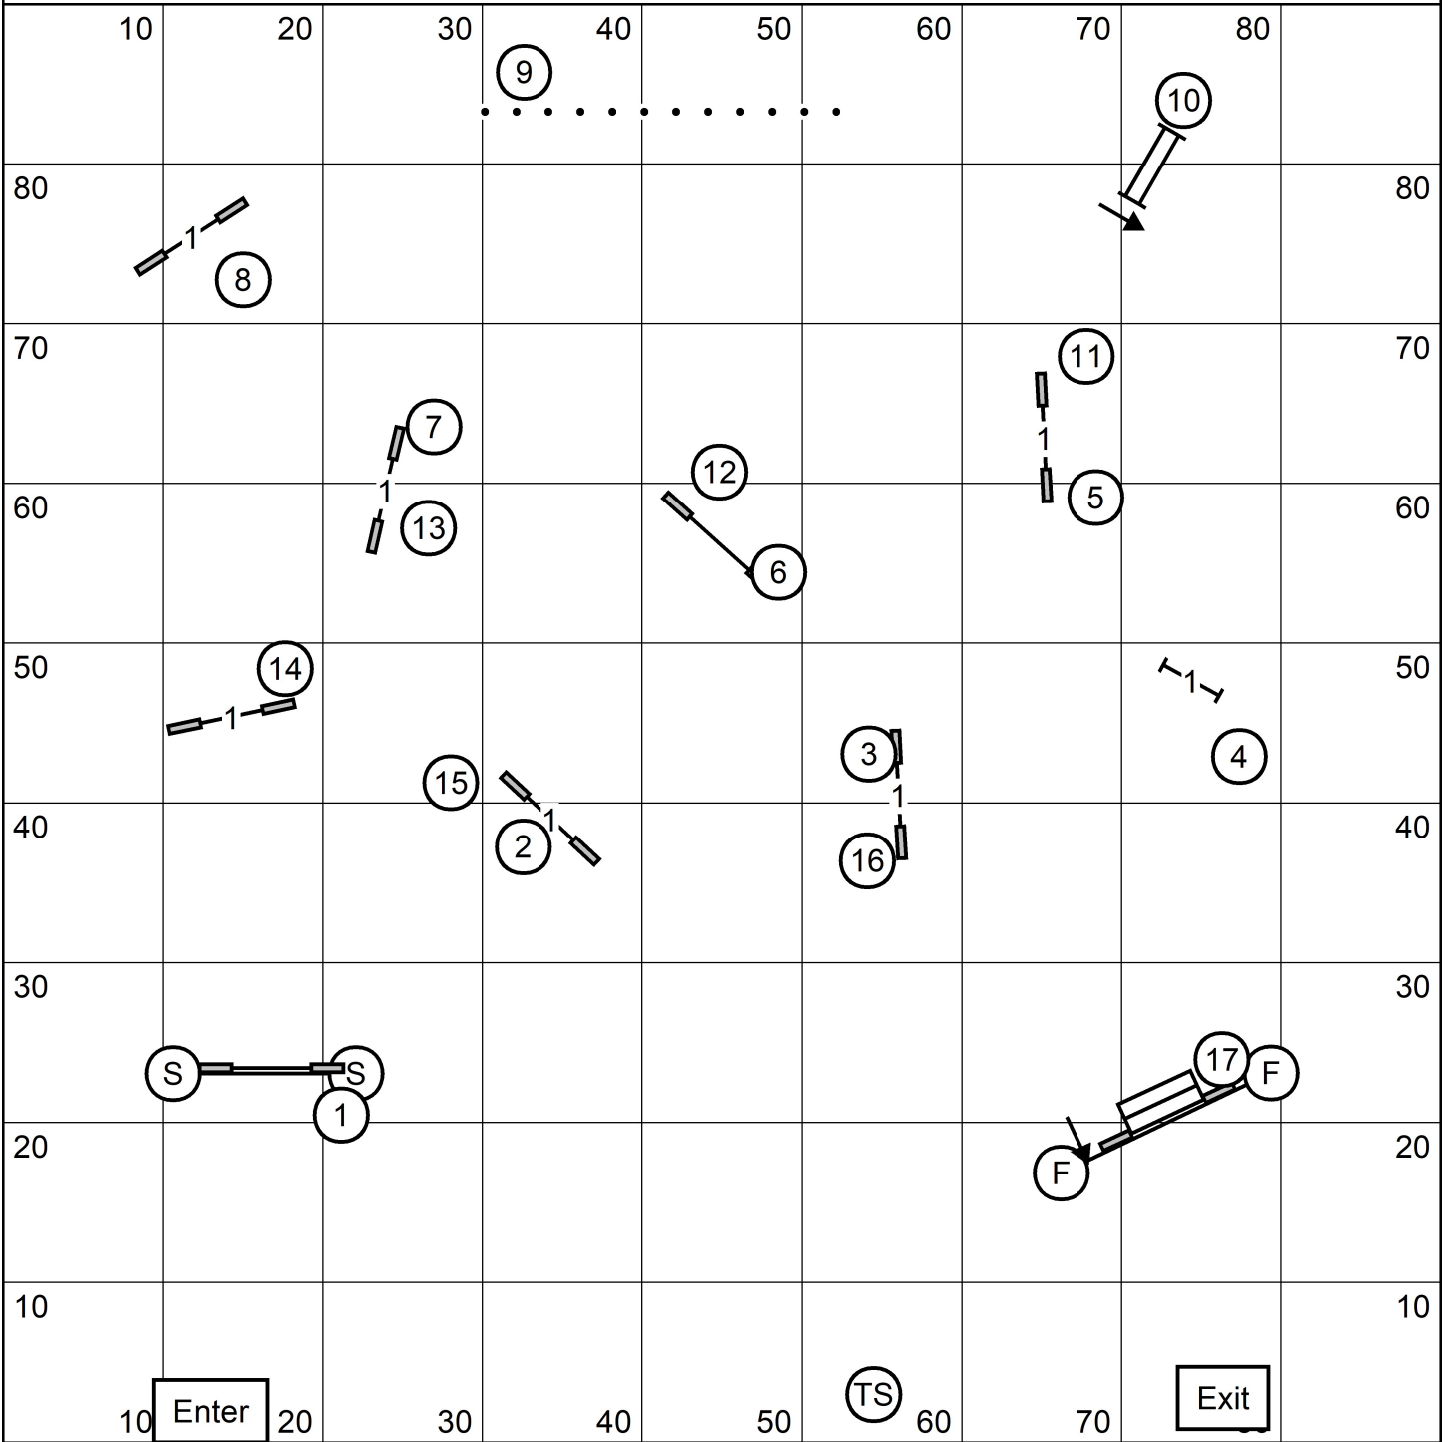

Tri-State Shetland Sheepdog Club  
 Novice JWW  
 Sunday, October 29, 2023  
 Sally Gichner