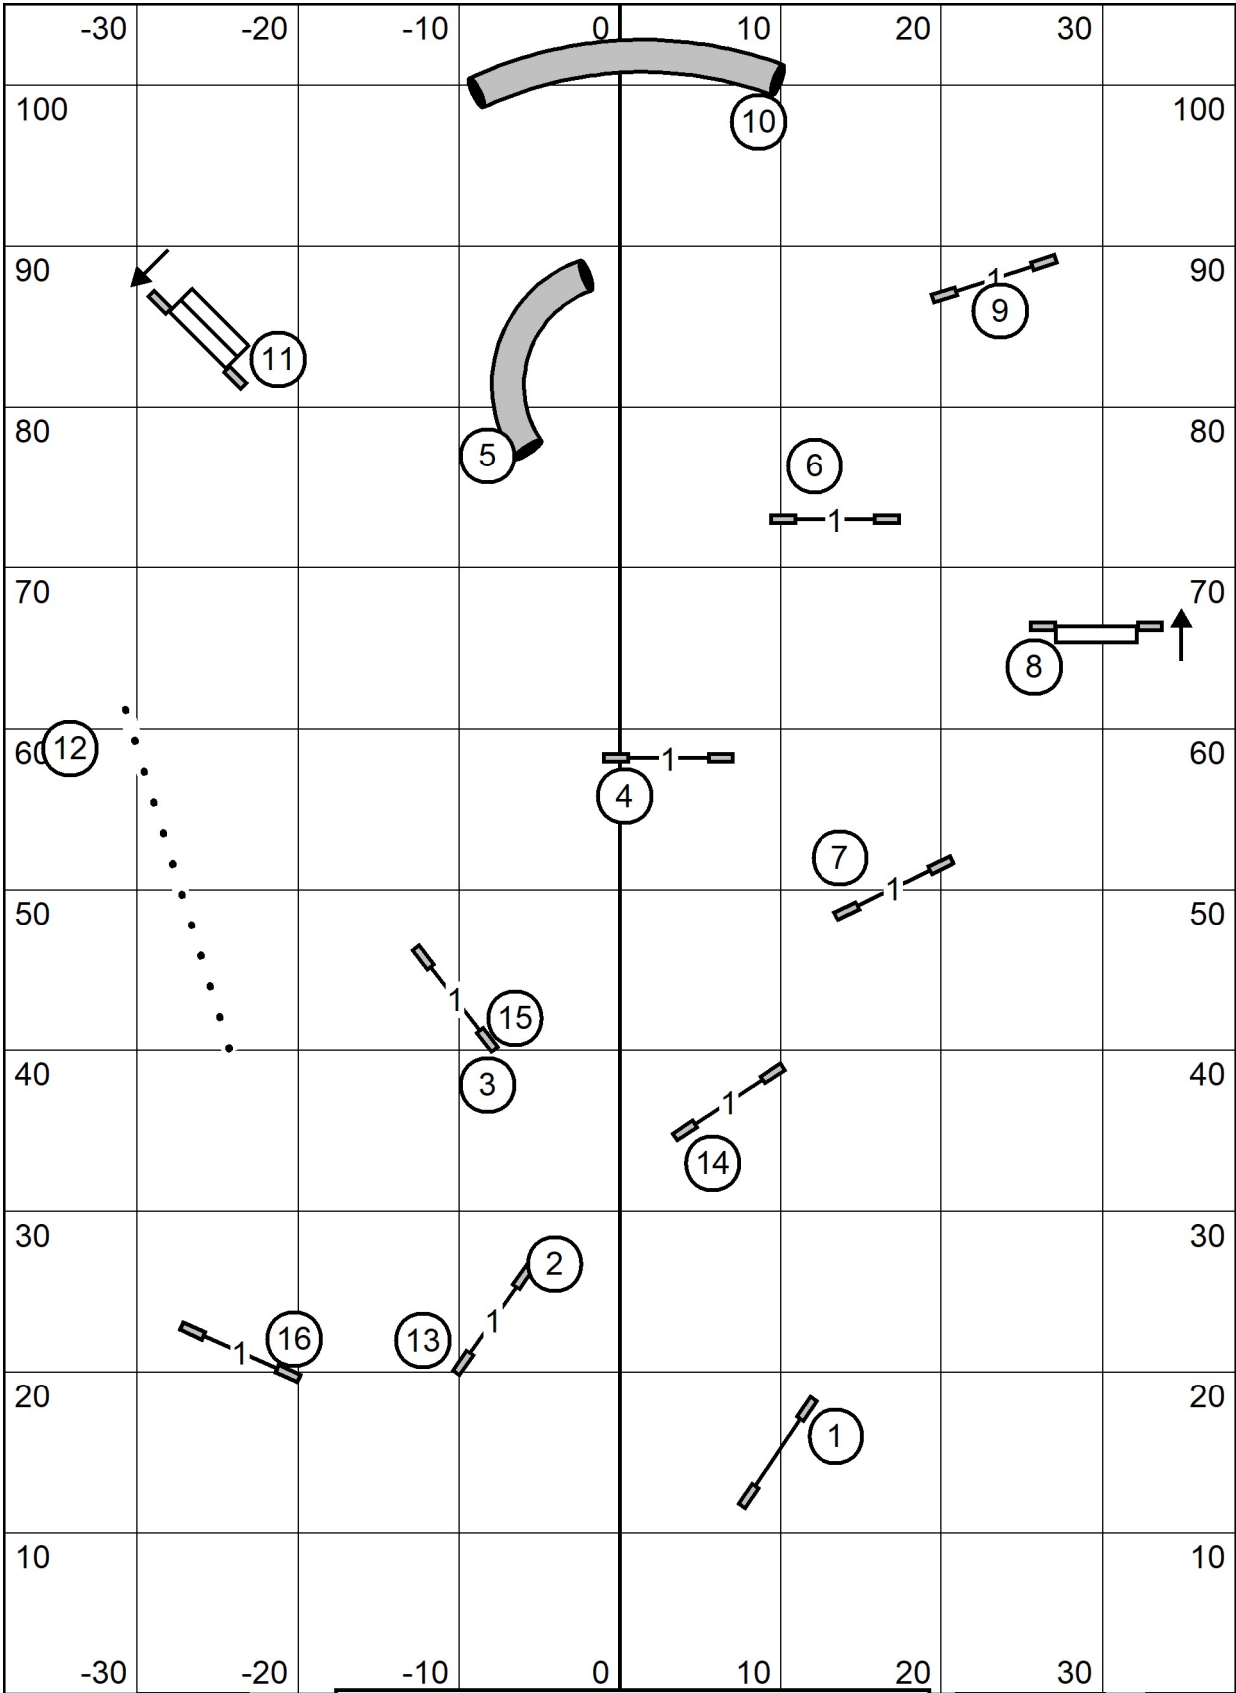

EXIT

OPEN JWW
Granite State Shetland Sheepdog Club
October 28, 2023
Ken Fairchild

ENTER

T/S