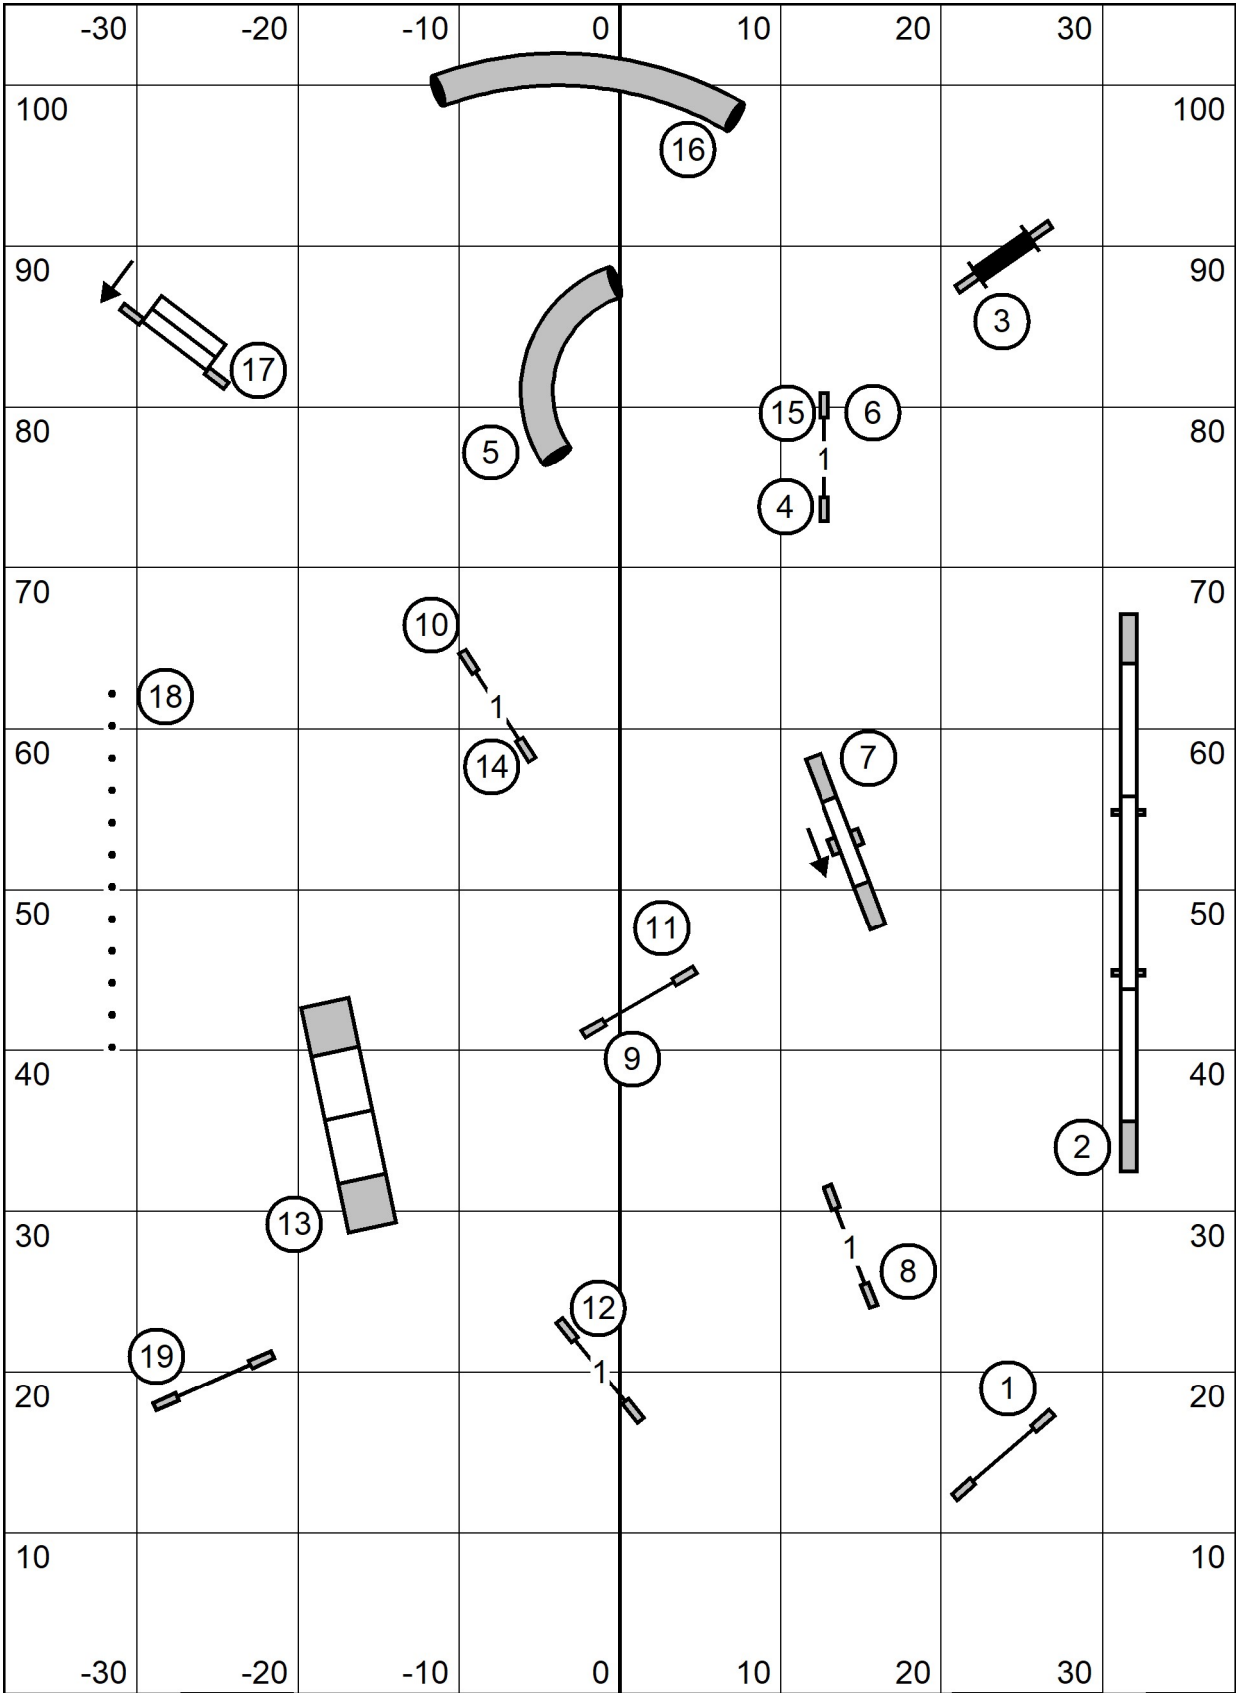

EXIT

PREMIER STD
Granite State Shetland Sheepdog Club
October 28, 2023
Ken Fairchild

ENTER

T/S