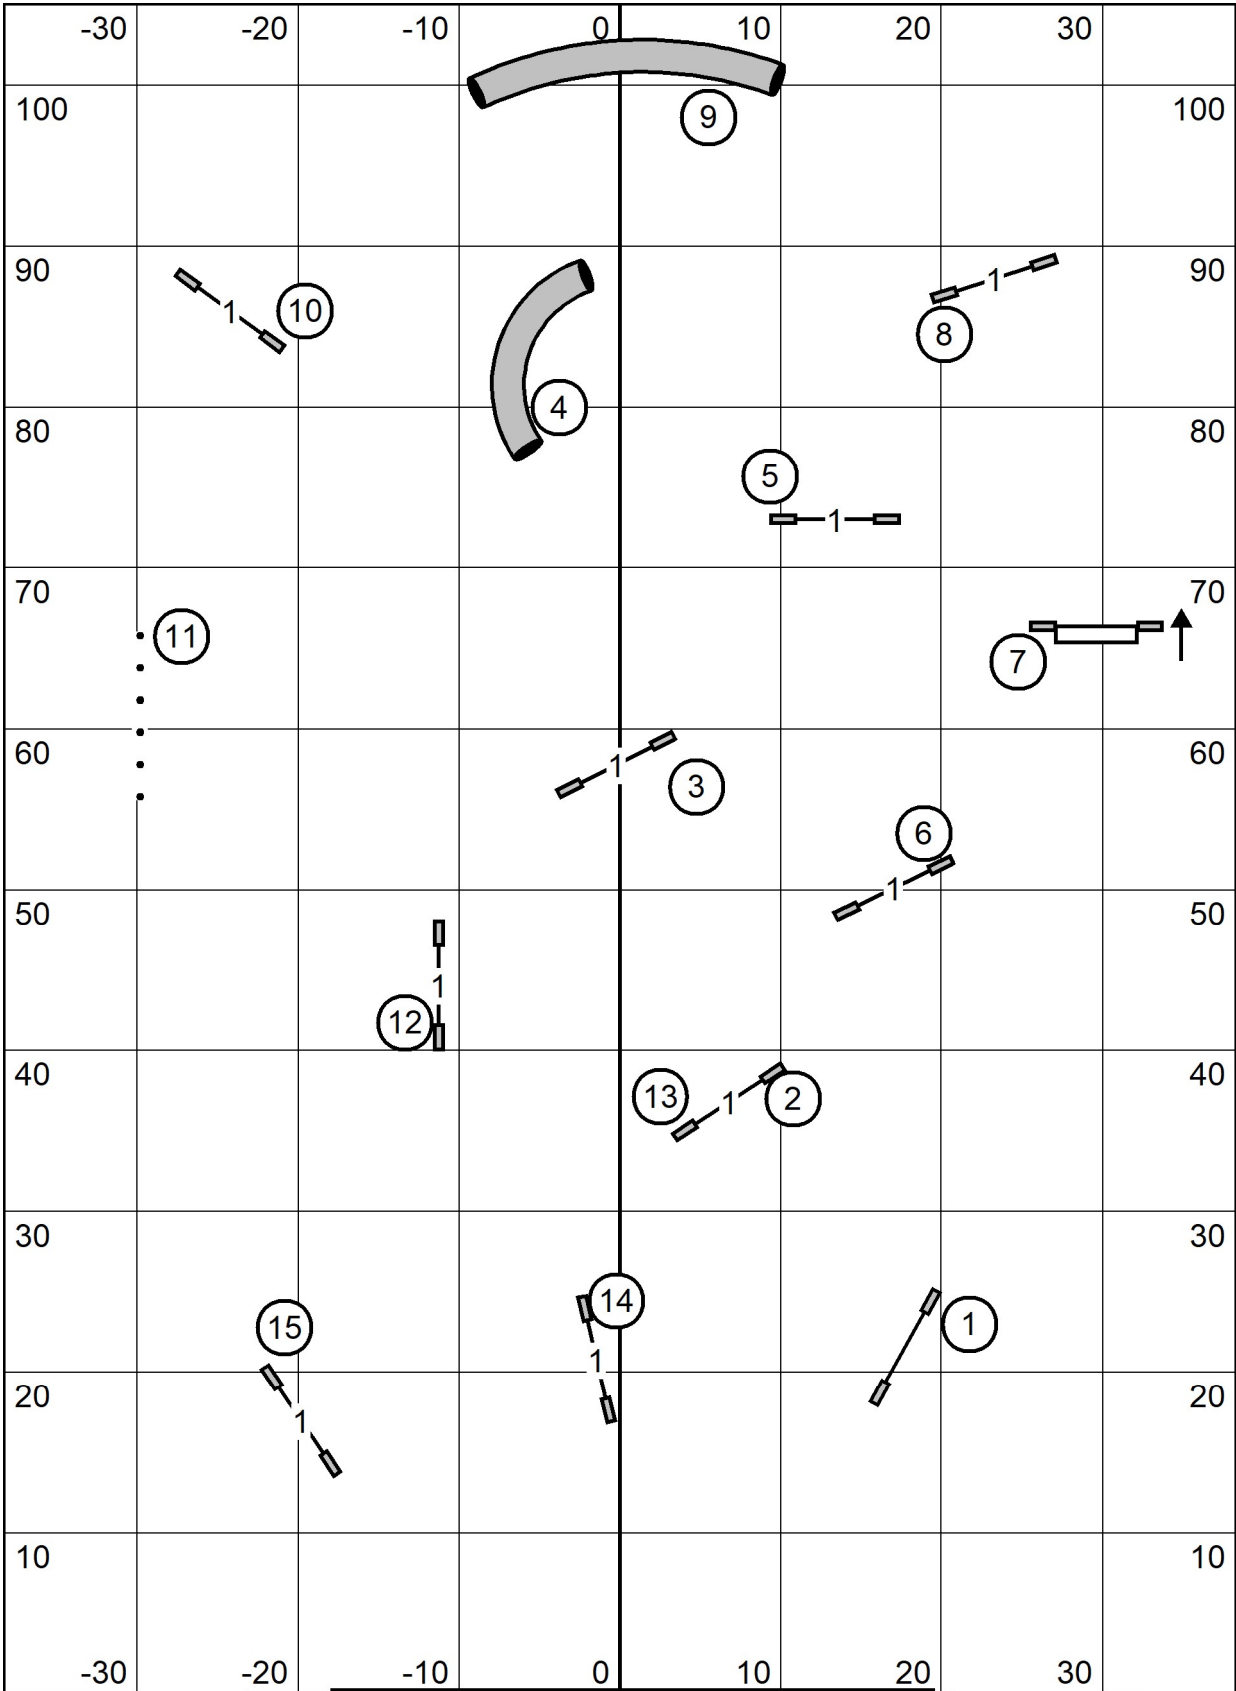

EXIT

Novice JWW
Granite State Shetland Sheepdog Club
October 28, 2023
Ken Fairchild

ENTER

T/S