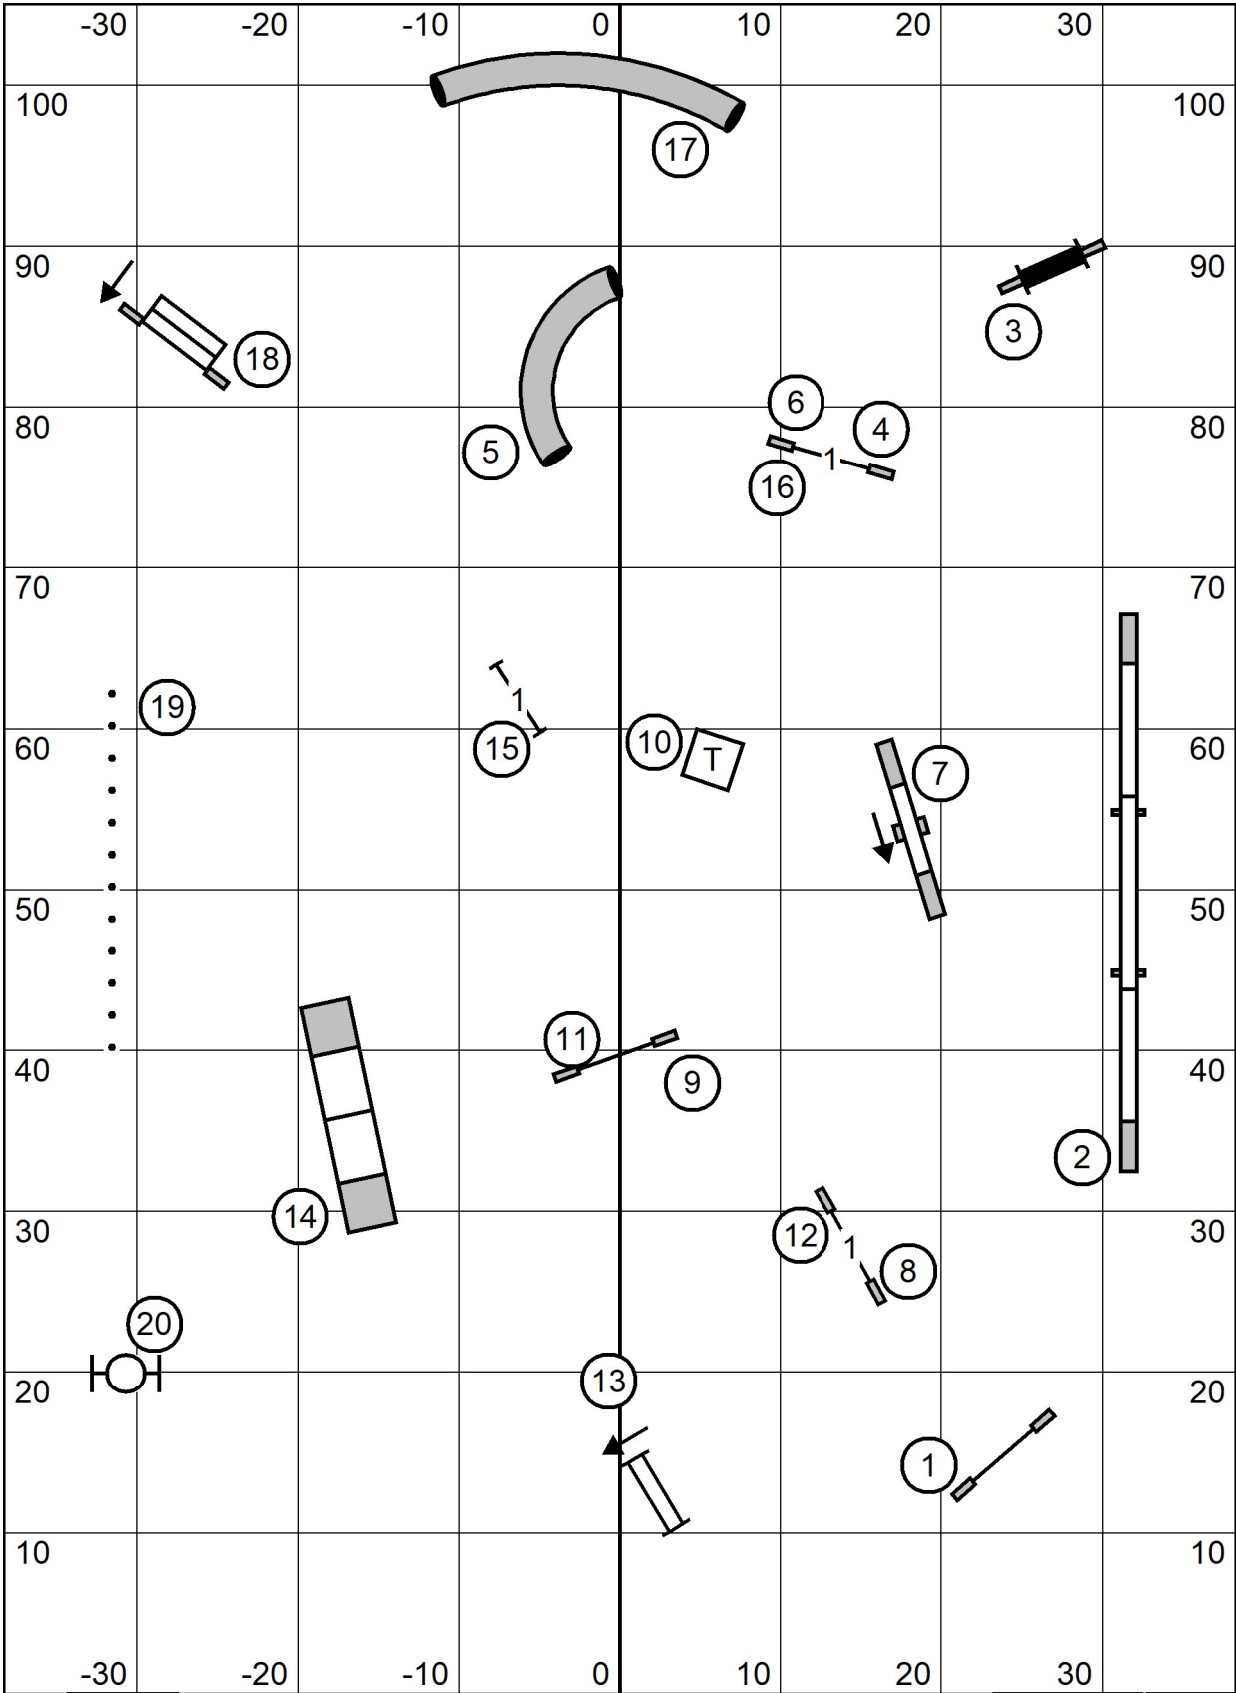

EXIT

EXCELLENT / MASTER STD
Granite State Shetland Sheepdog Club
October 28, 2023
Ken Fairchild

ENTER

T/S