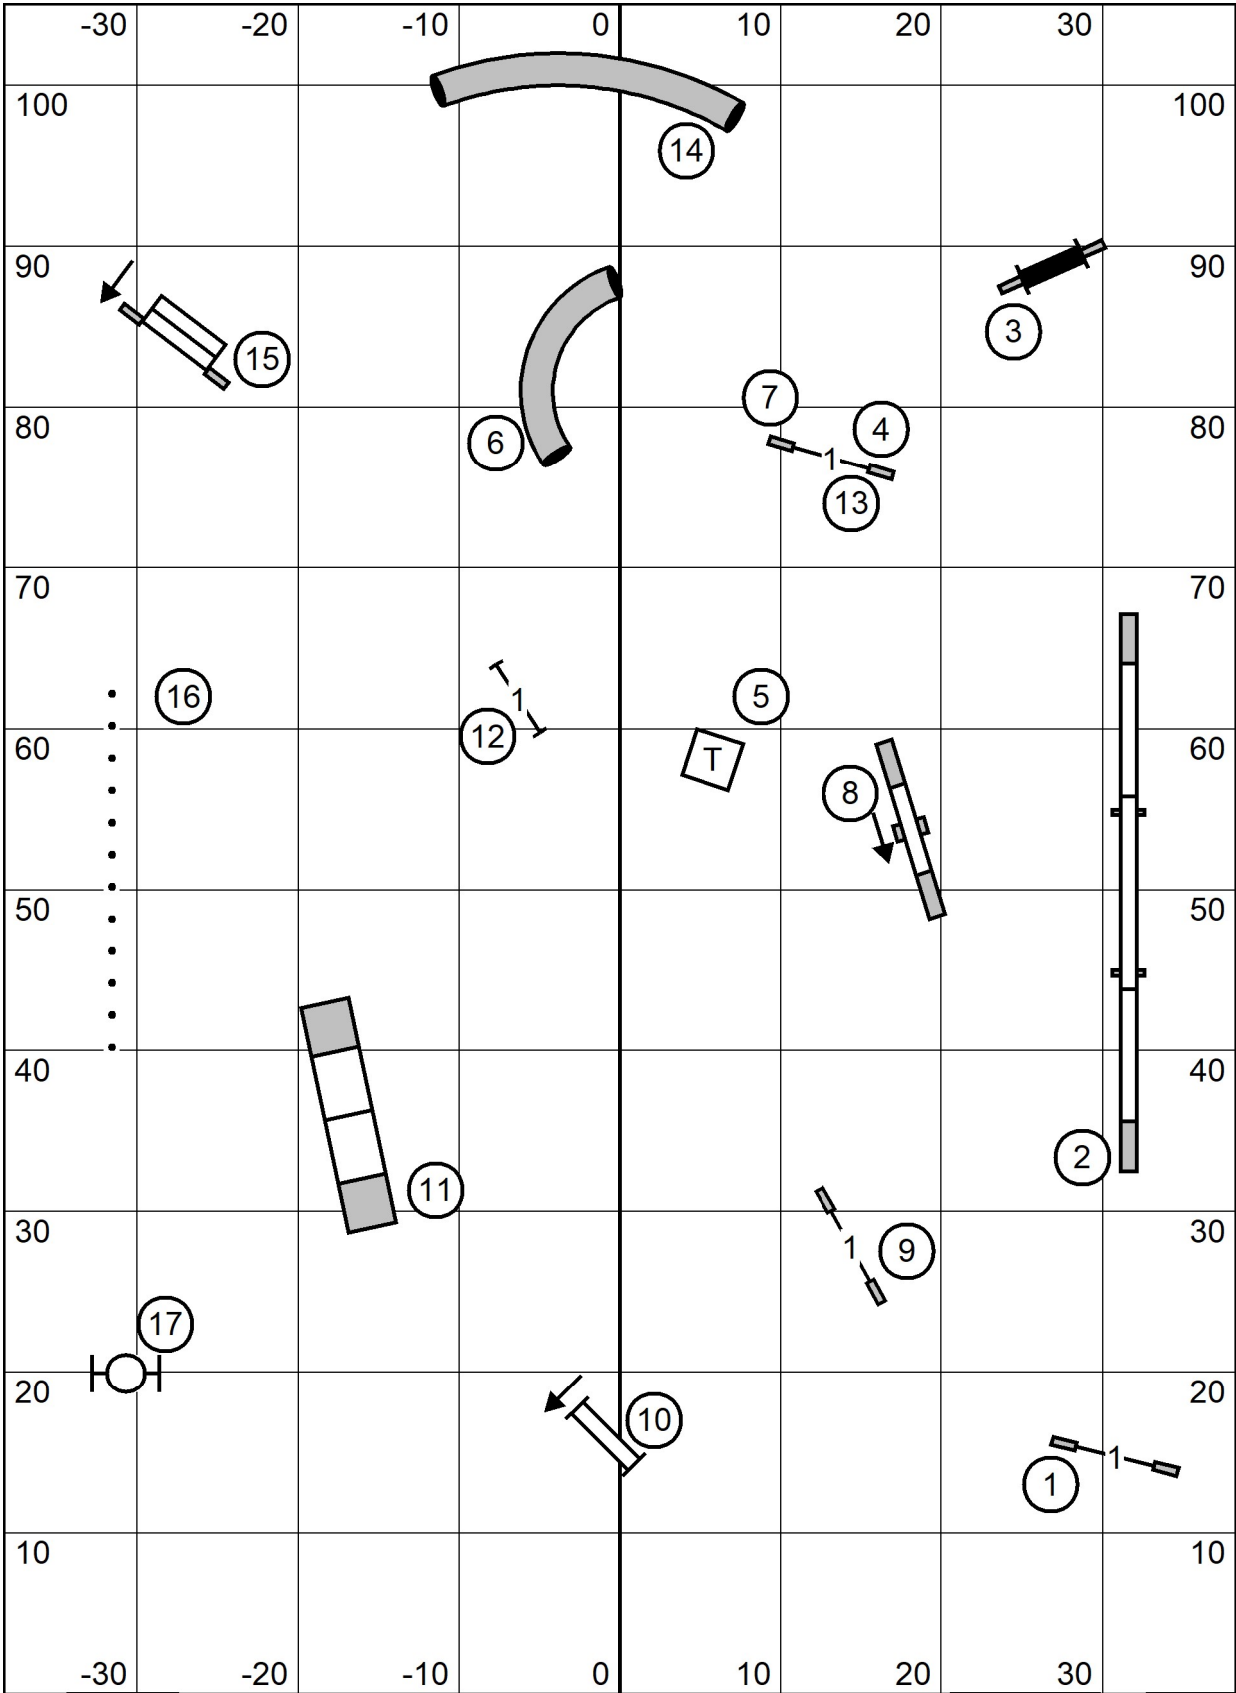

EXIT

OPEN STD
Granite State Shetland Sheepdog Club
October 28, 2023
Ken Fairchild

ENTER

T/S