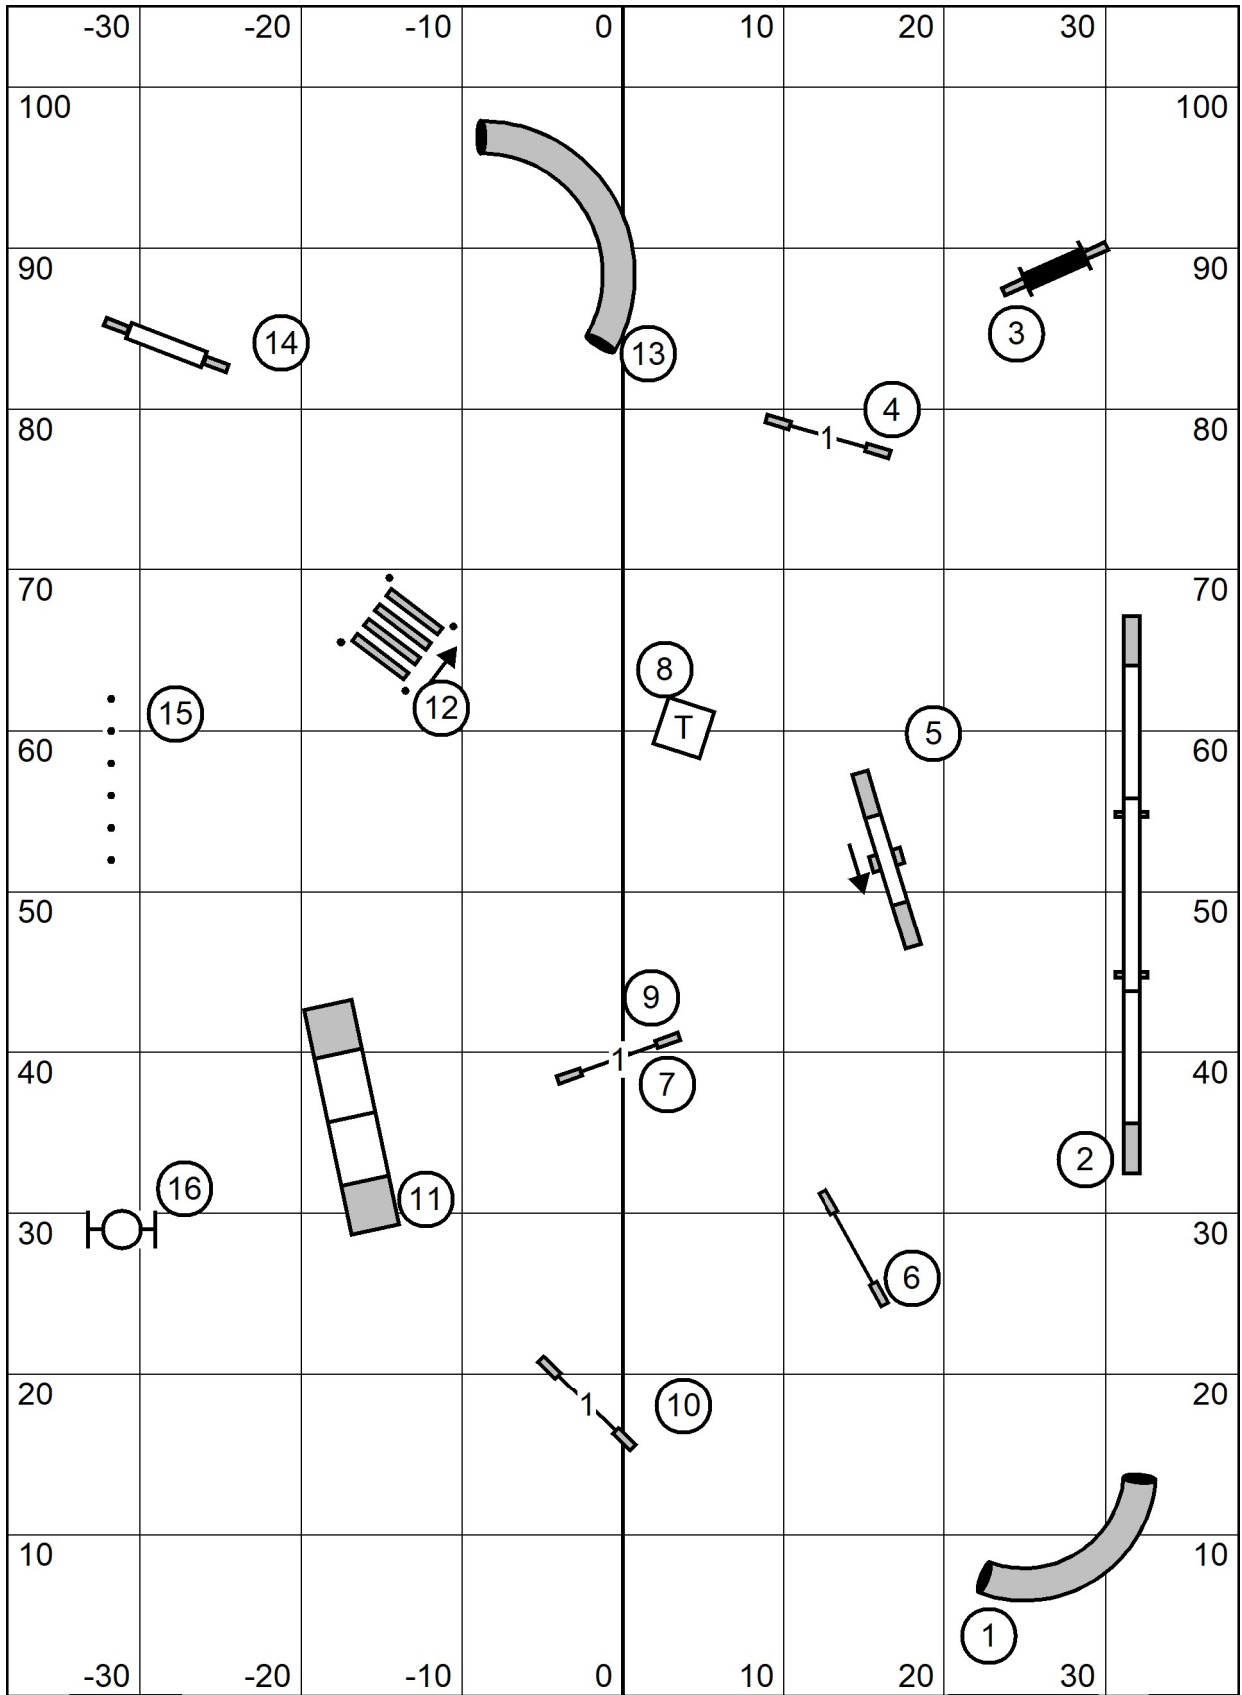

EXIT

NOVICE STD
 Granite State Shetland Sheepdog Club
 October 28, 2023
 Ken Fairchild

ENTER

T/S