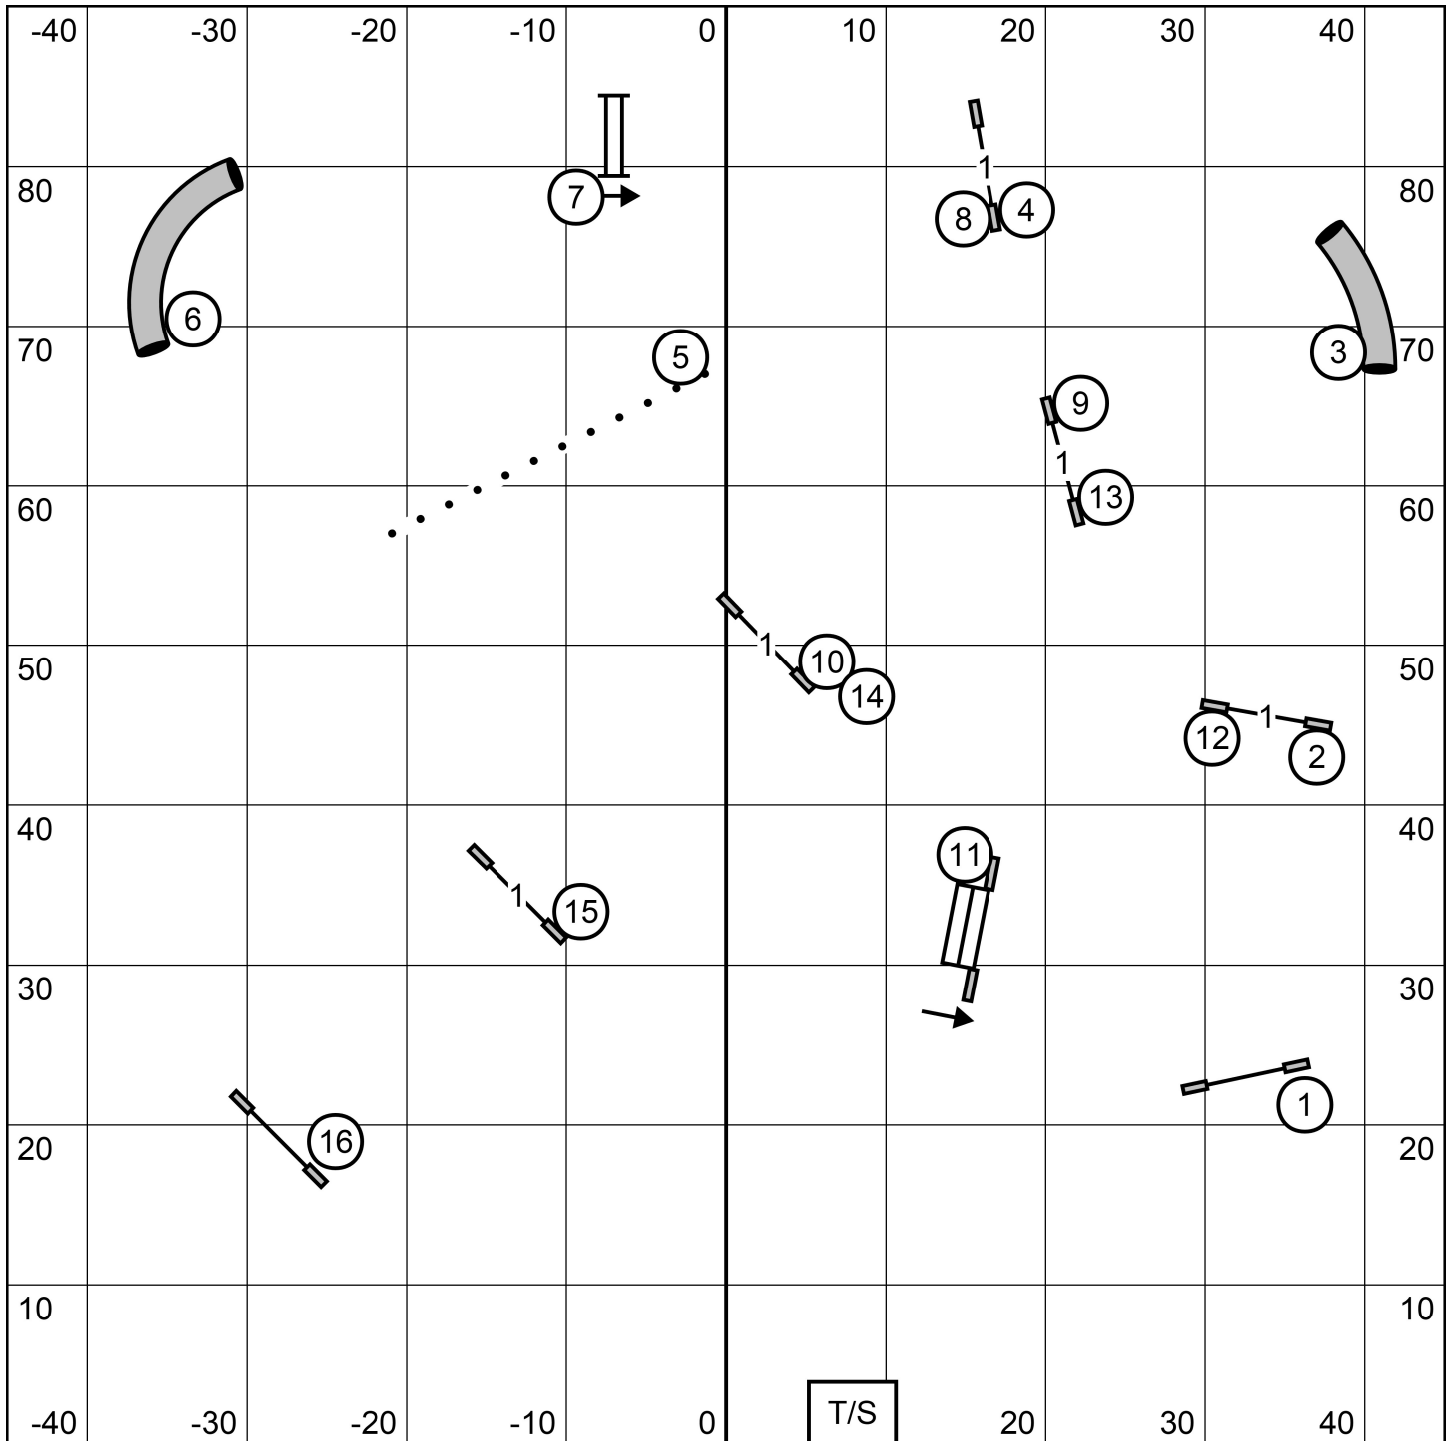

T/S

EXIT

OPEN JWW
Icelandic Sheepdog Association
Walpole, MA
November 05, 2023
Designed by Zach Gulaboff Davis

ENTER