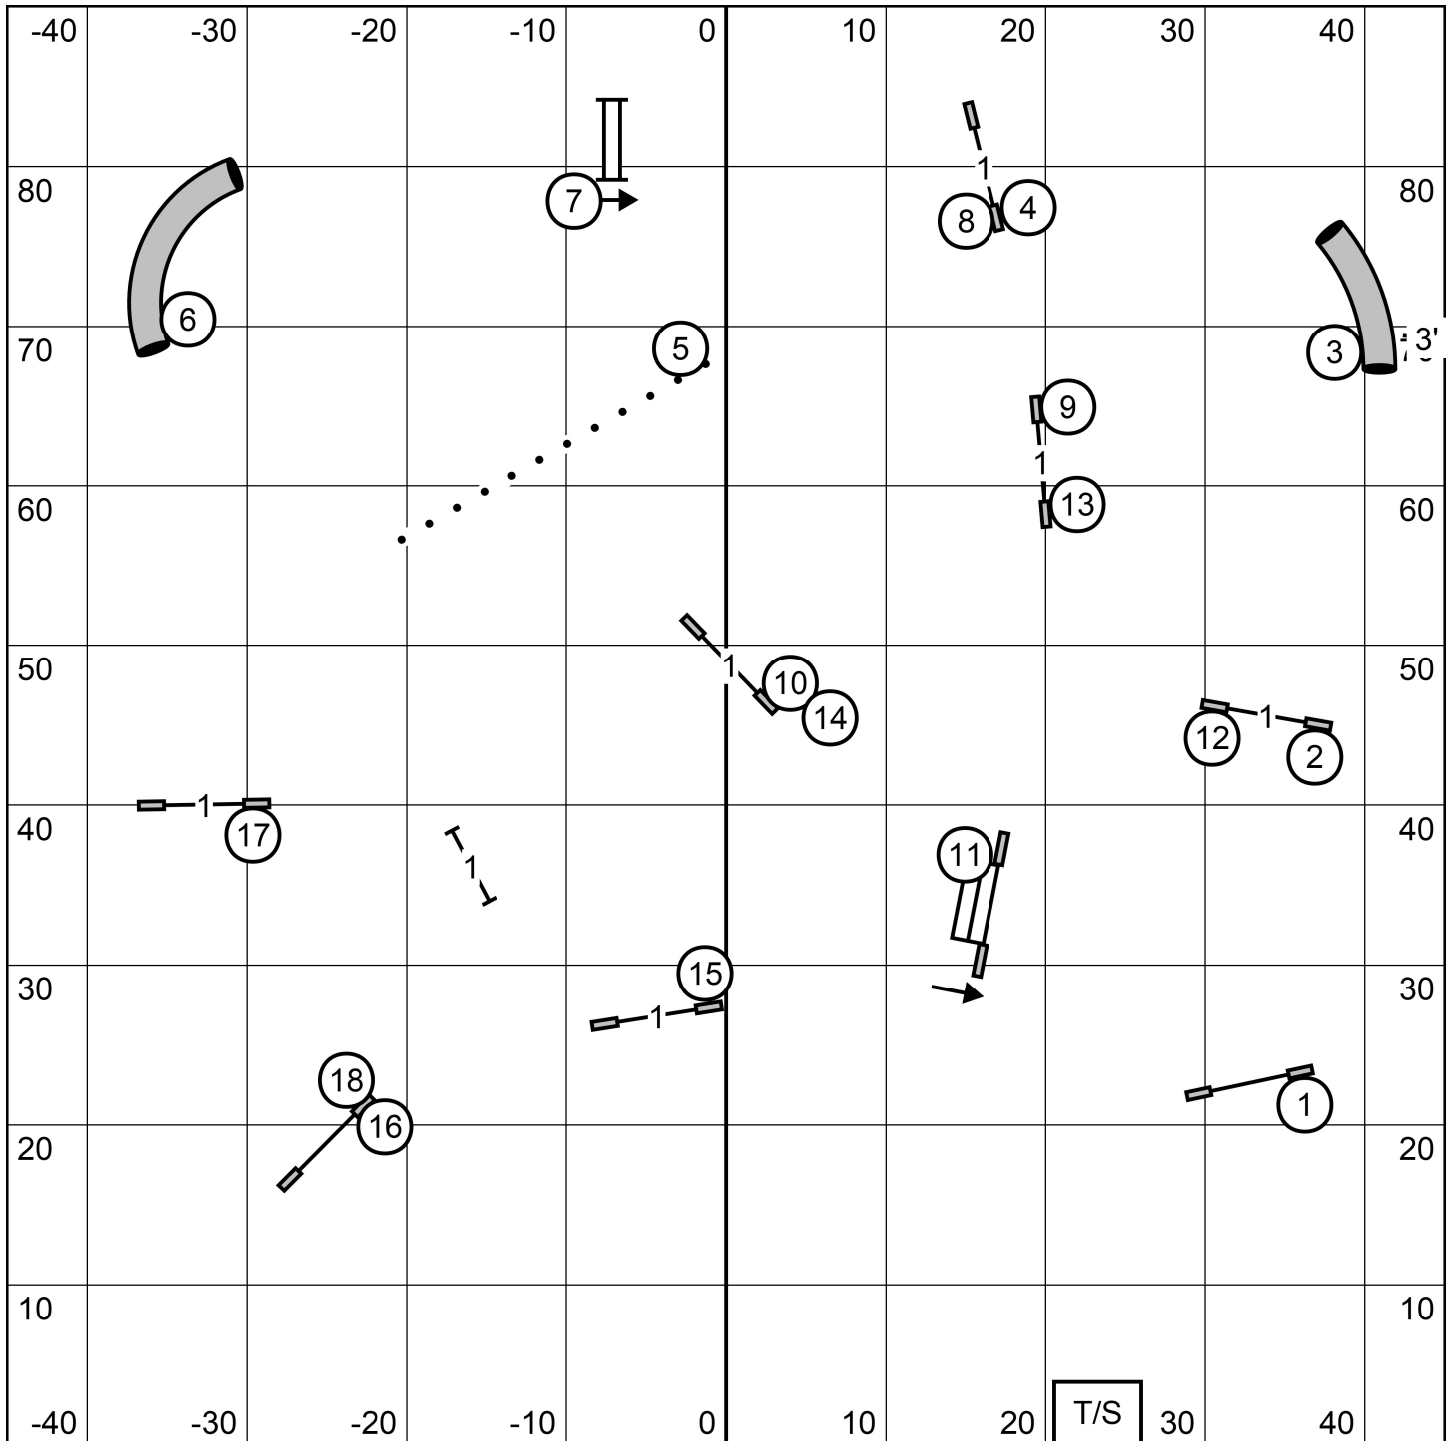

EXIT

EXCELLENT / MASTER JWW

Icelandic Sheepdog Association
Walpole, MA
November 05, 2023
Designed by Zach Gulaboff Davis

ENTER