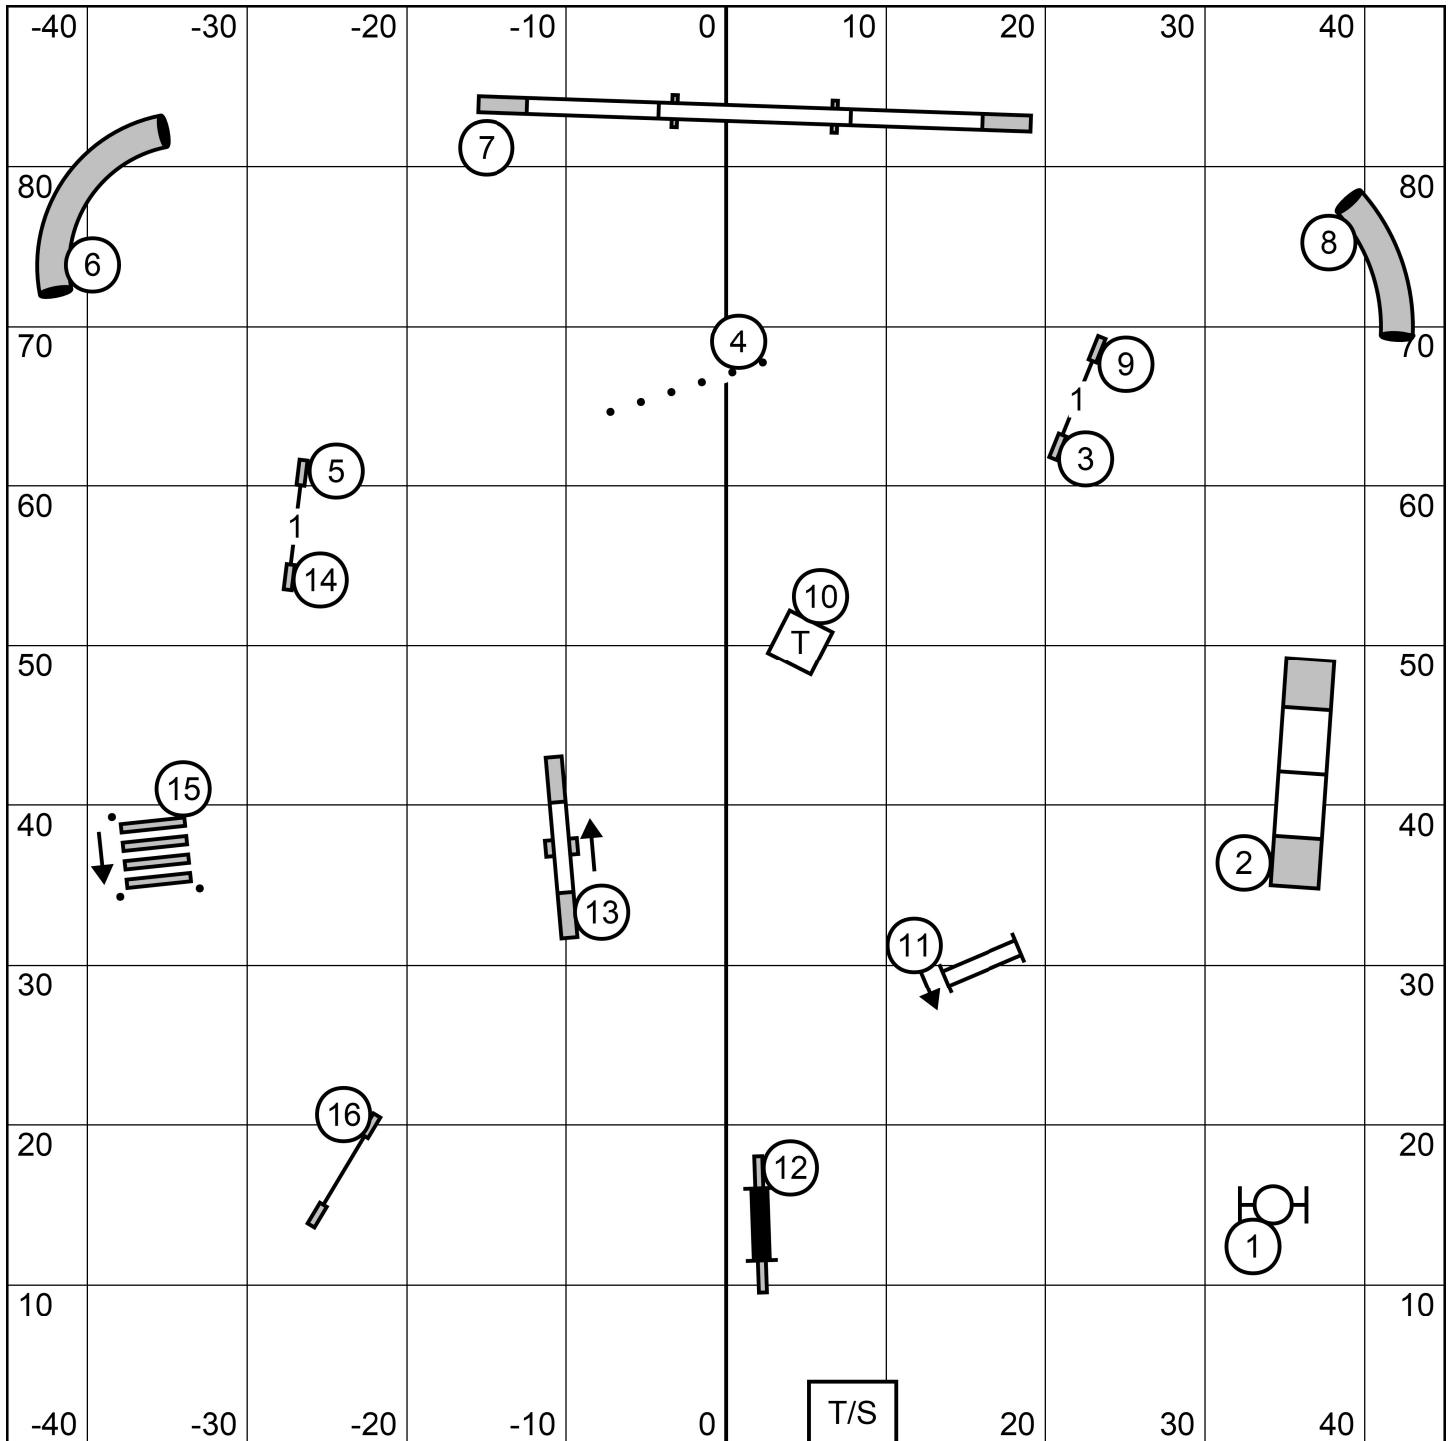

EXIT

OPEN STANDARD
 Icelandic Sheepdog Association
 Walpole, MA
 November 05, 2023
 Designed by Zach Gulaboff Davis

T/S

ENTER

EXIT

NOVICE STANDARD

Icelandic Sheepdog Association
 Walpole, MA
 November 05, 2023
 Designed by Zach Gulaboff Davis