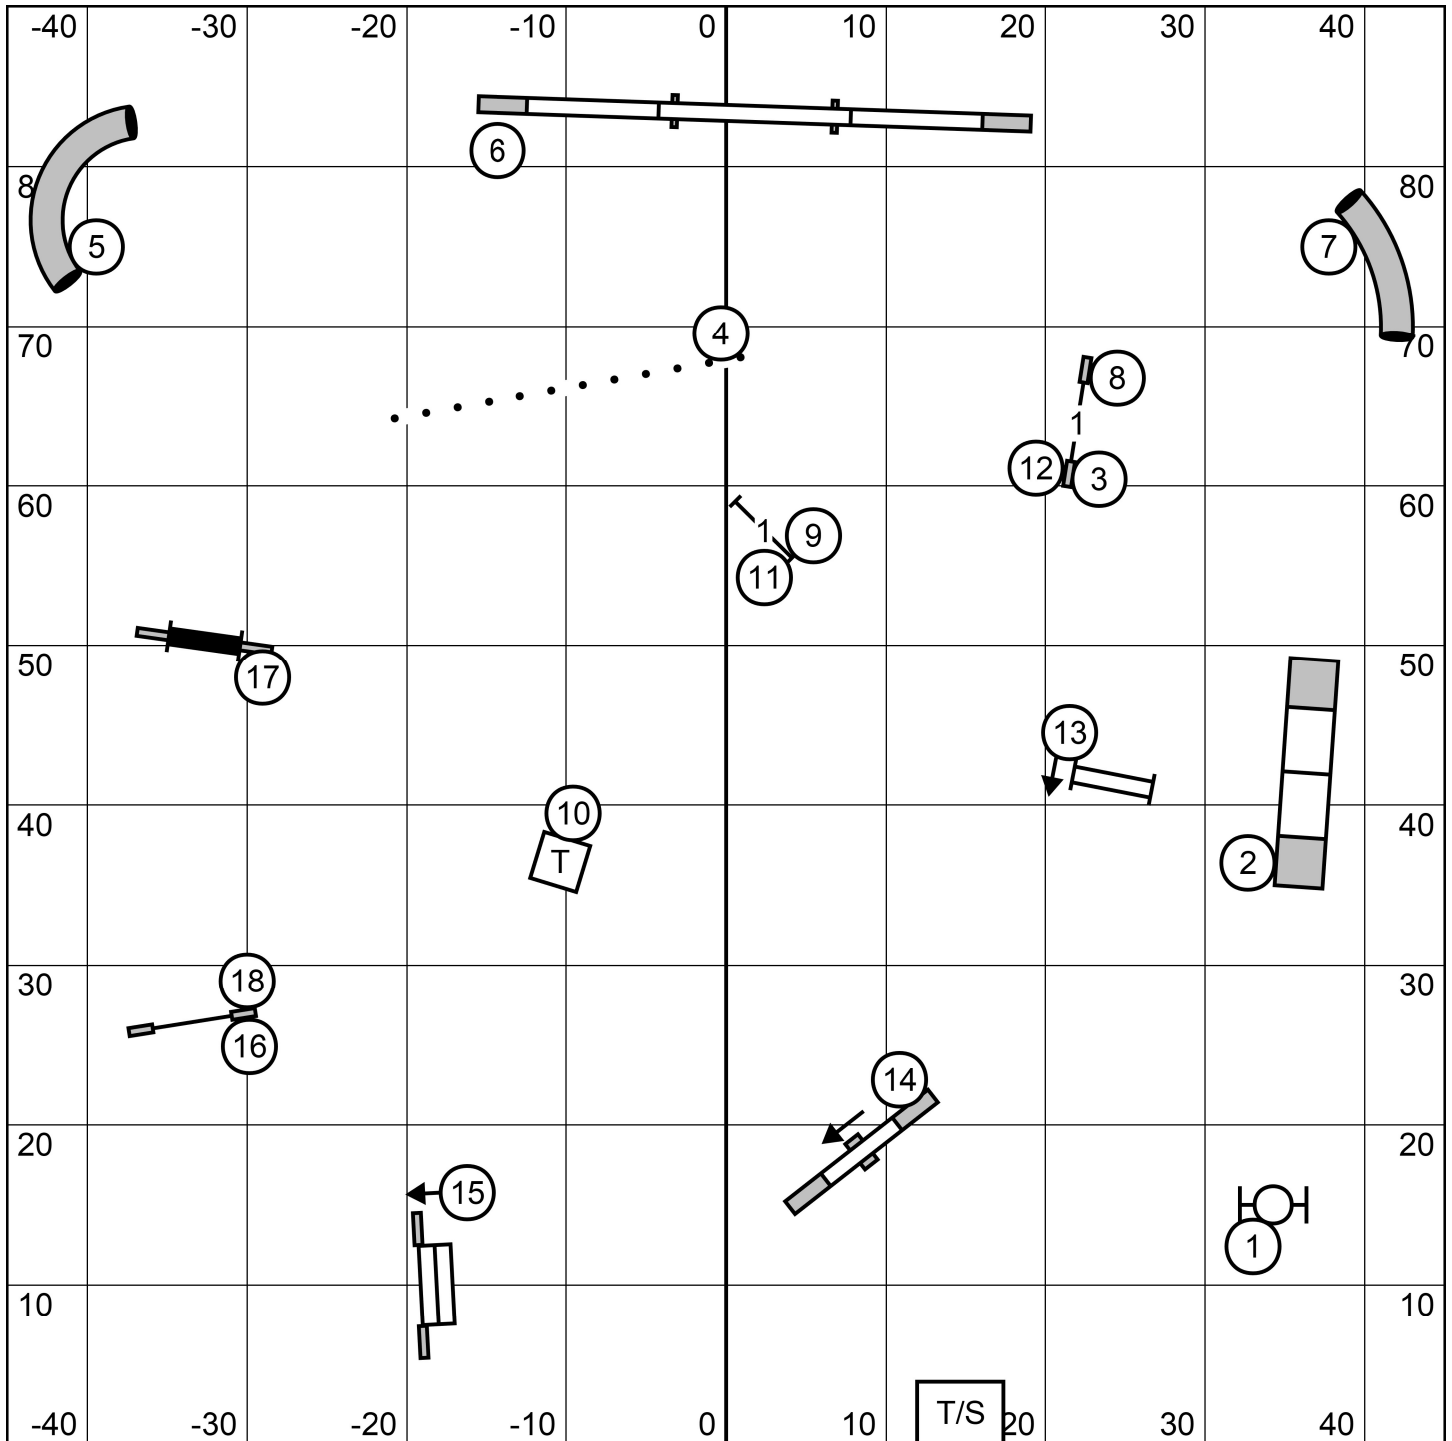

EXIT

EXCELLENT / MASTER STANDARD

ENTER

Icelandic Sheepdog Association
Walpole, MA
November 05, 2023
Designed by Zach Gulaboff Davis