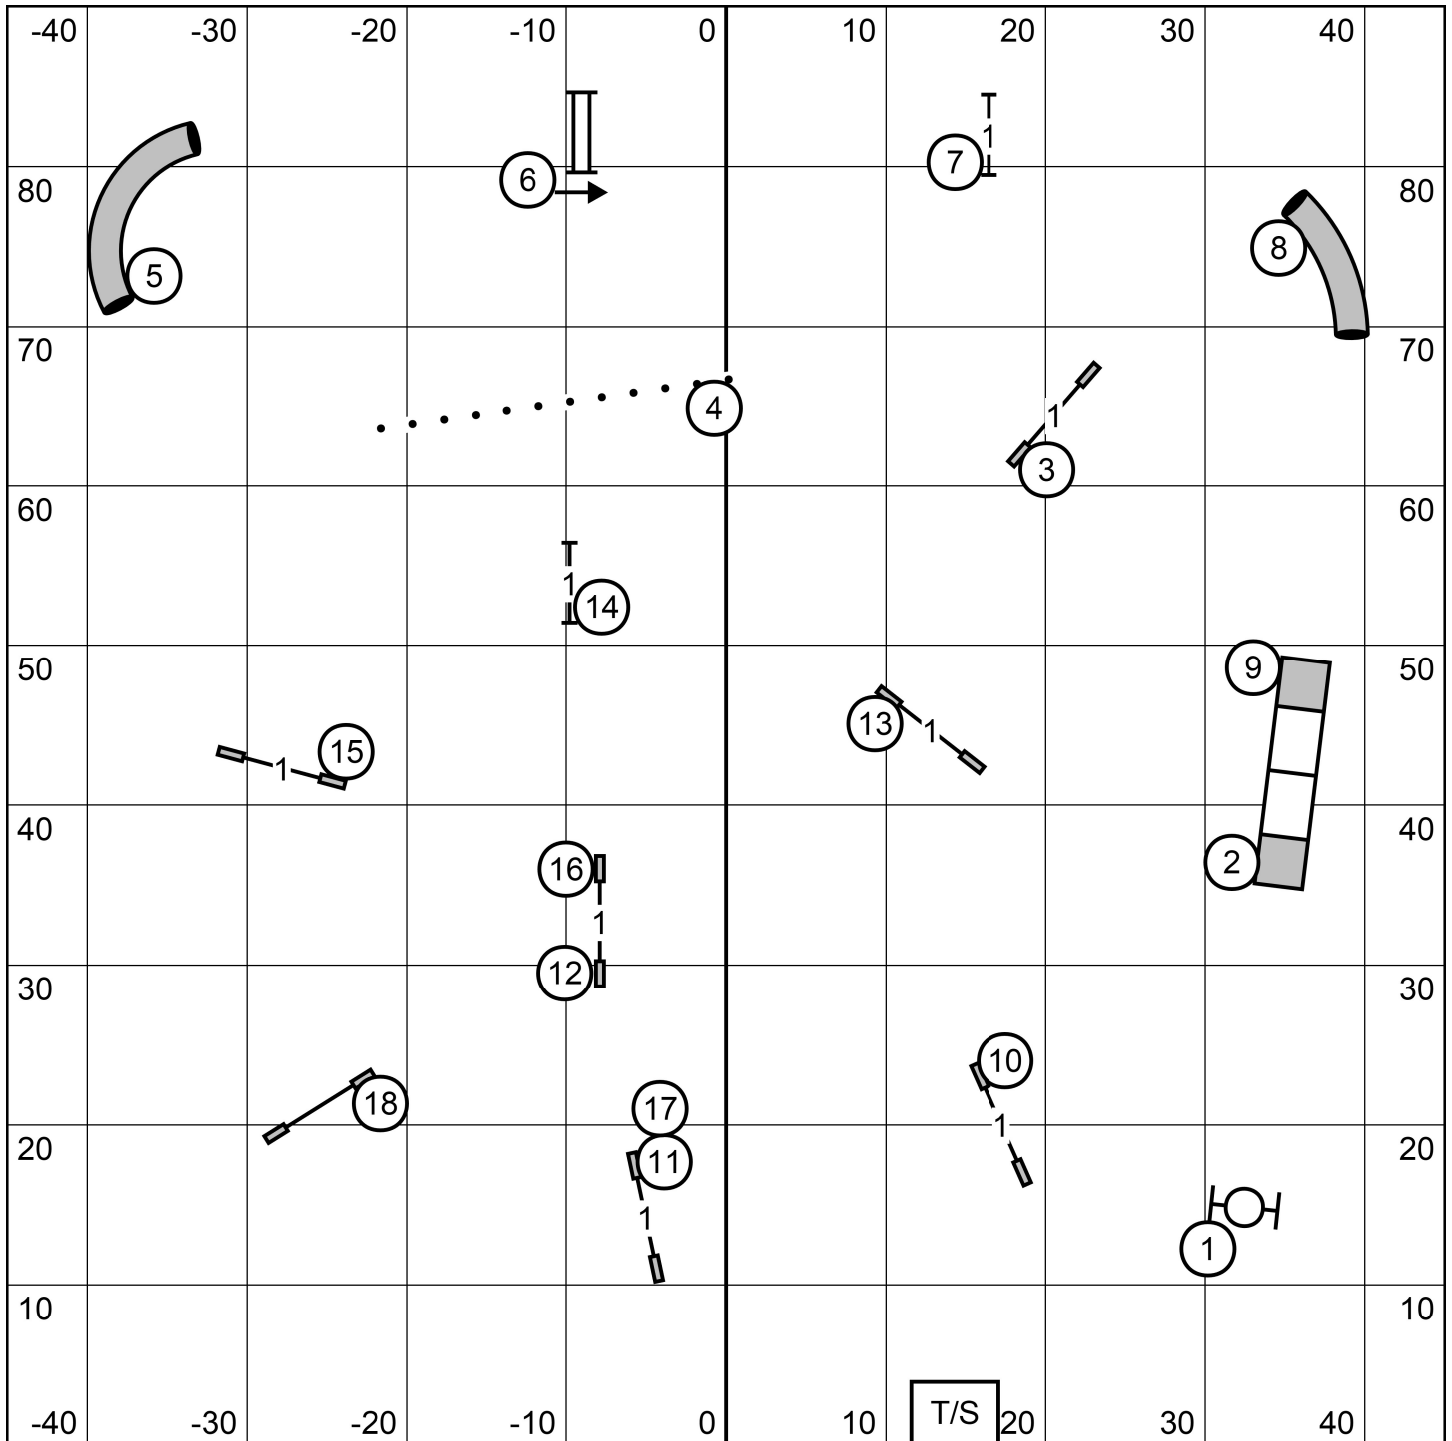

EXIT

TIME 2 BEAT
Icelandic Sheepdog Association
Walpole, MA
November 05, 2023
Designed by Zach Gulaboff Davis

ENTER