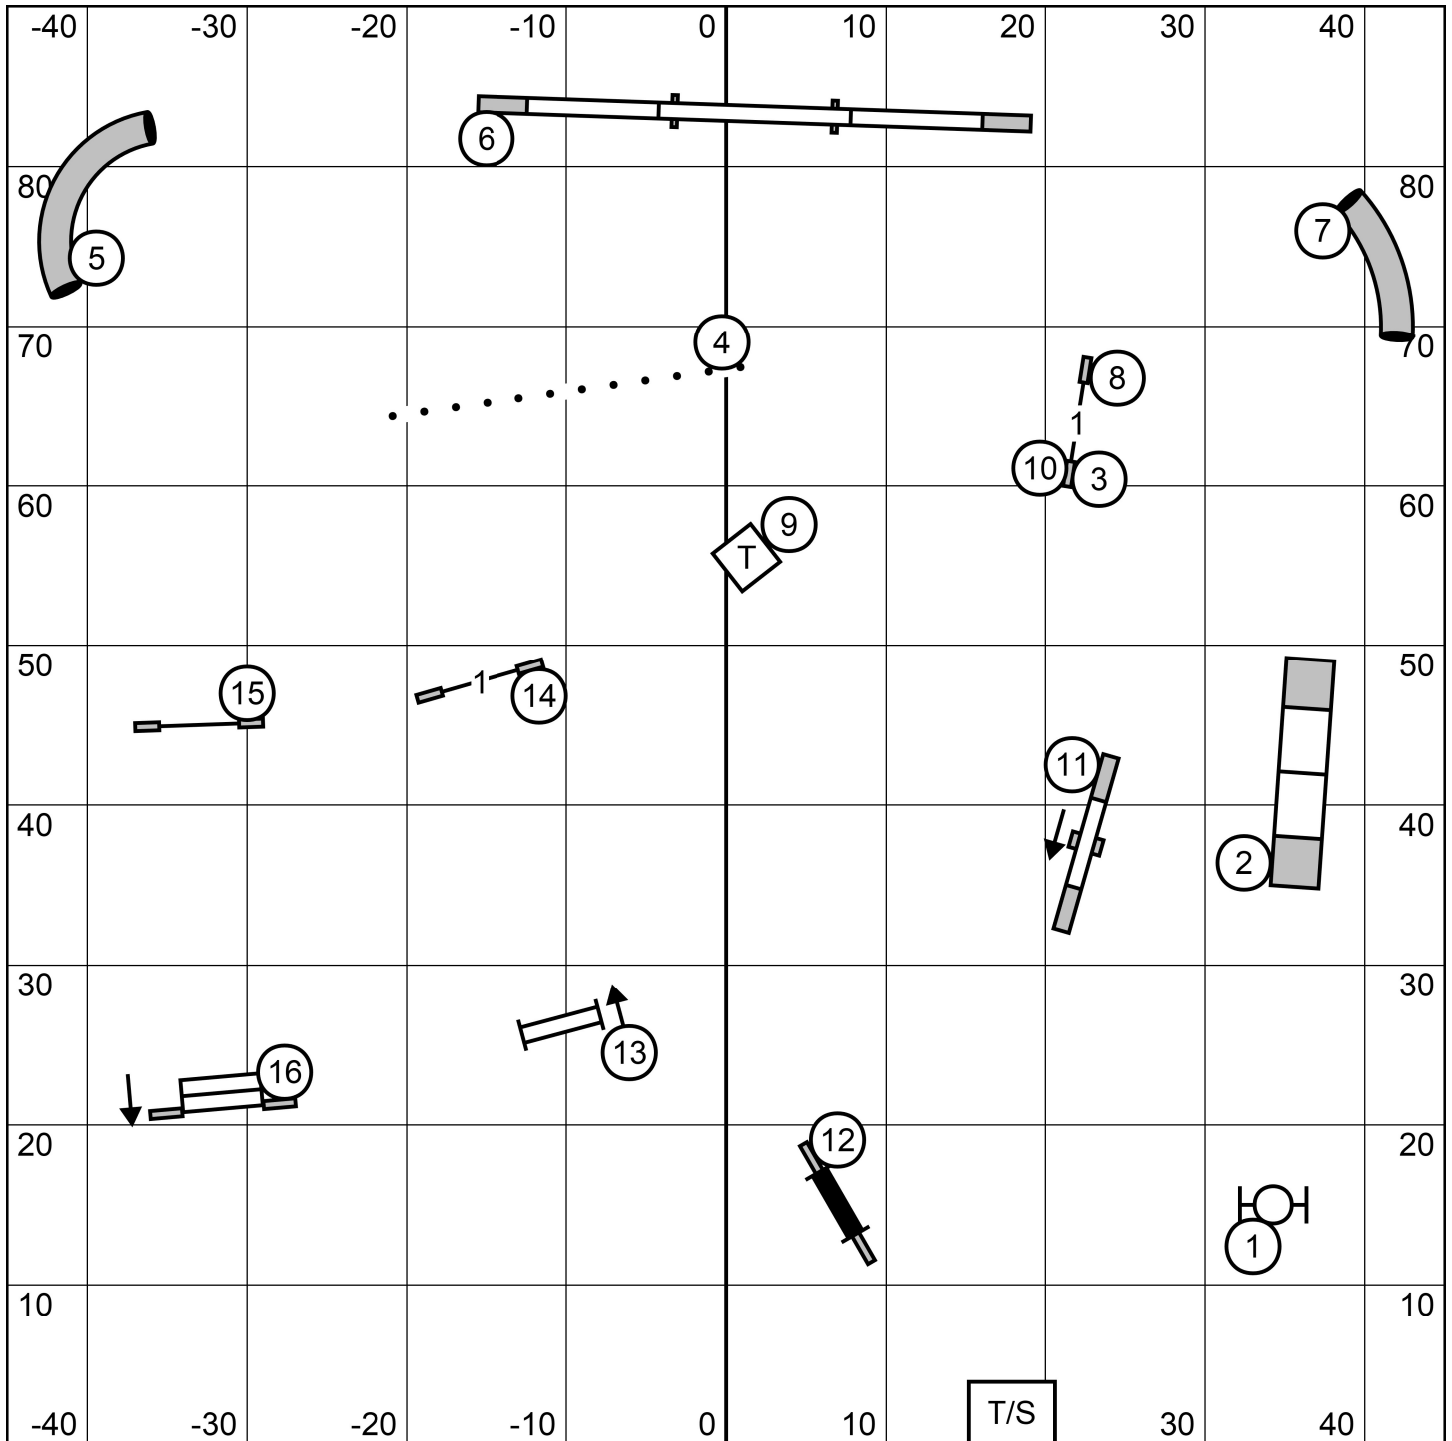

EXIT

OPEN STANDARD
 Icelandic Sheepdog Association
 Walpole, MA
 November 05, 2023
 Designed by Zach Gulaboff Davis

T/S

ENTER

EXIT

NOVICE STANDARD

Icelandic Sheepdog Association
 Walpole, MA
 November 05, 2023
 Designed by Zach Gulaboff Davis