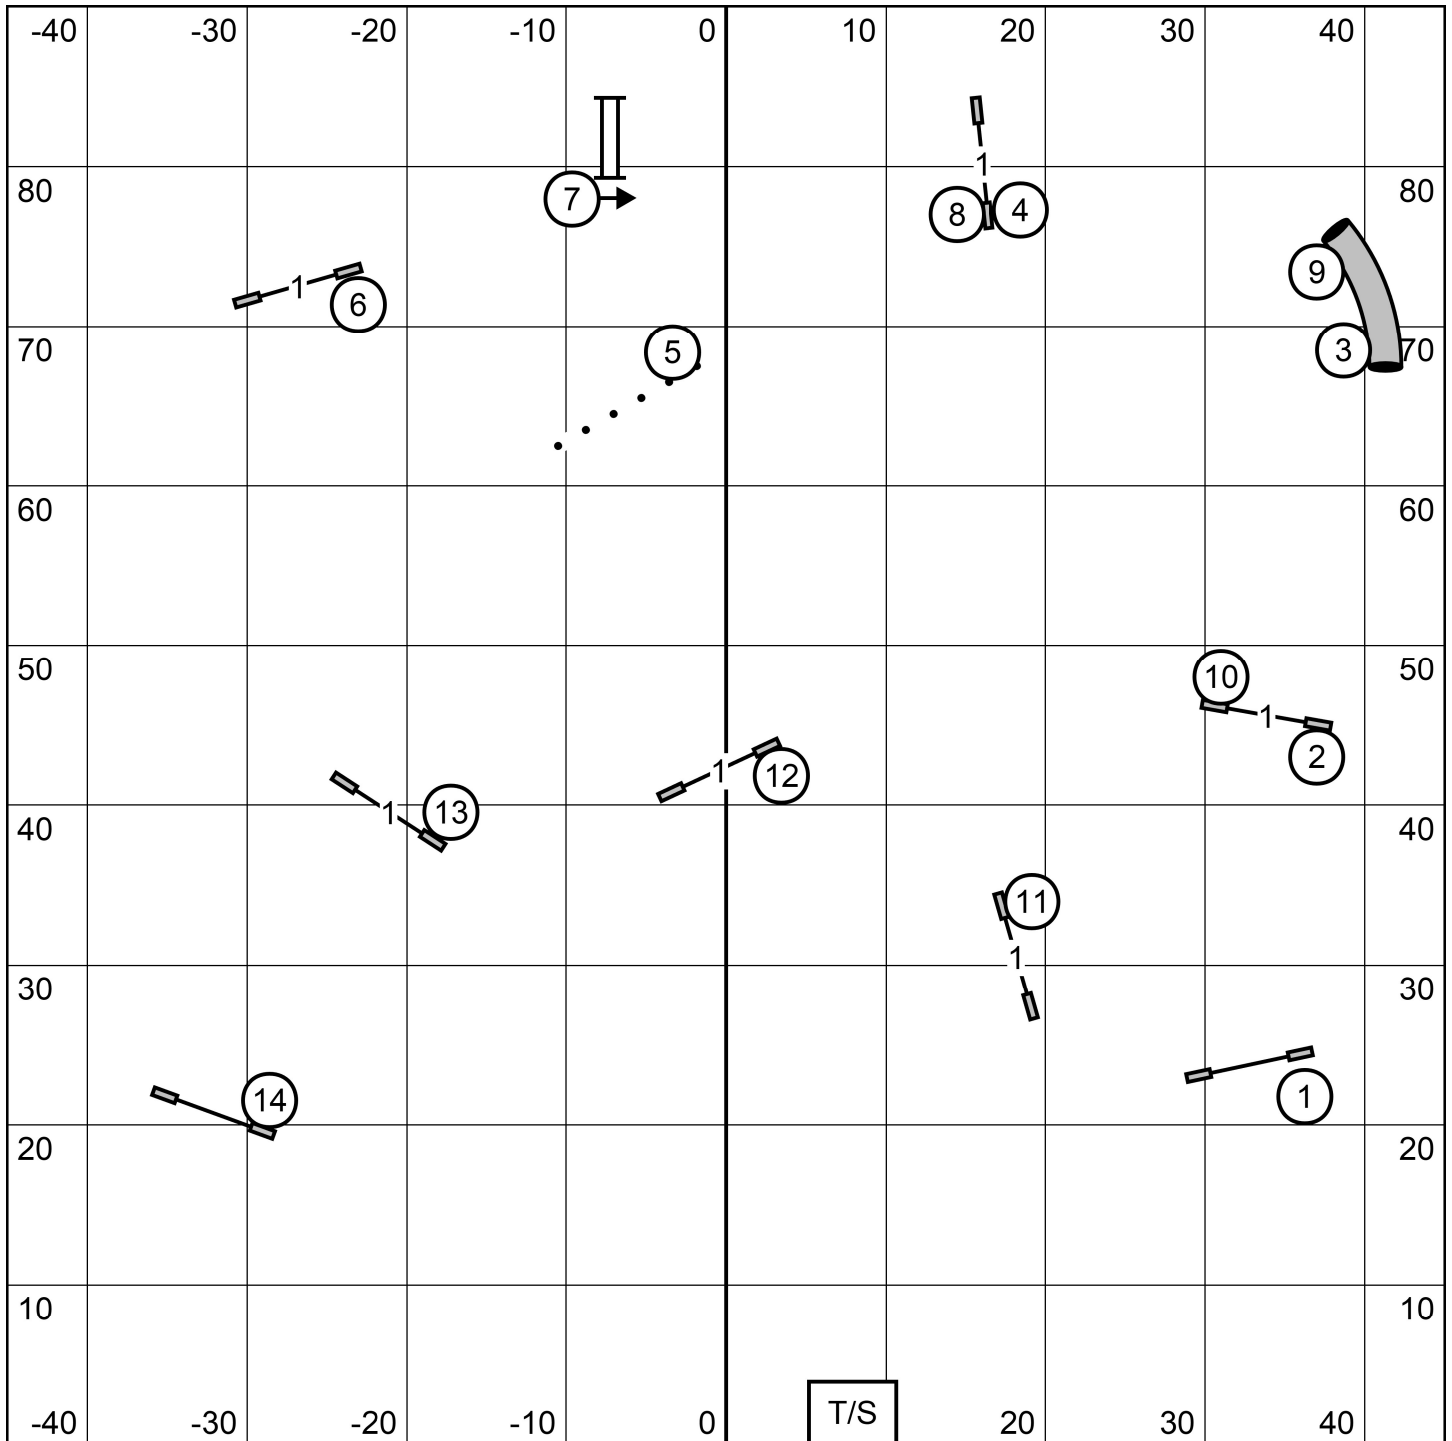

ENTER

T/S

EXIT

OPEN JWW
 Icelandic Sheepdog Association
 Walpole, MA
 November 05, 2023
 Designed by Zach Gulaboff Davis

ENTER

T/S

EXIT

NOVICE JWW
 Icelandic Sheepdog Association
 Walpole, MA
 November 05, 2023
 Designed by Zach Gulaboff Davis