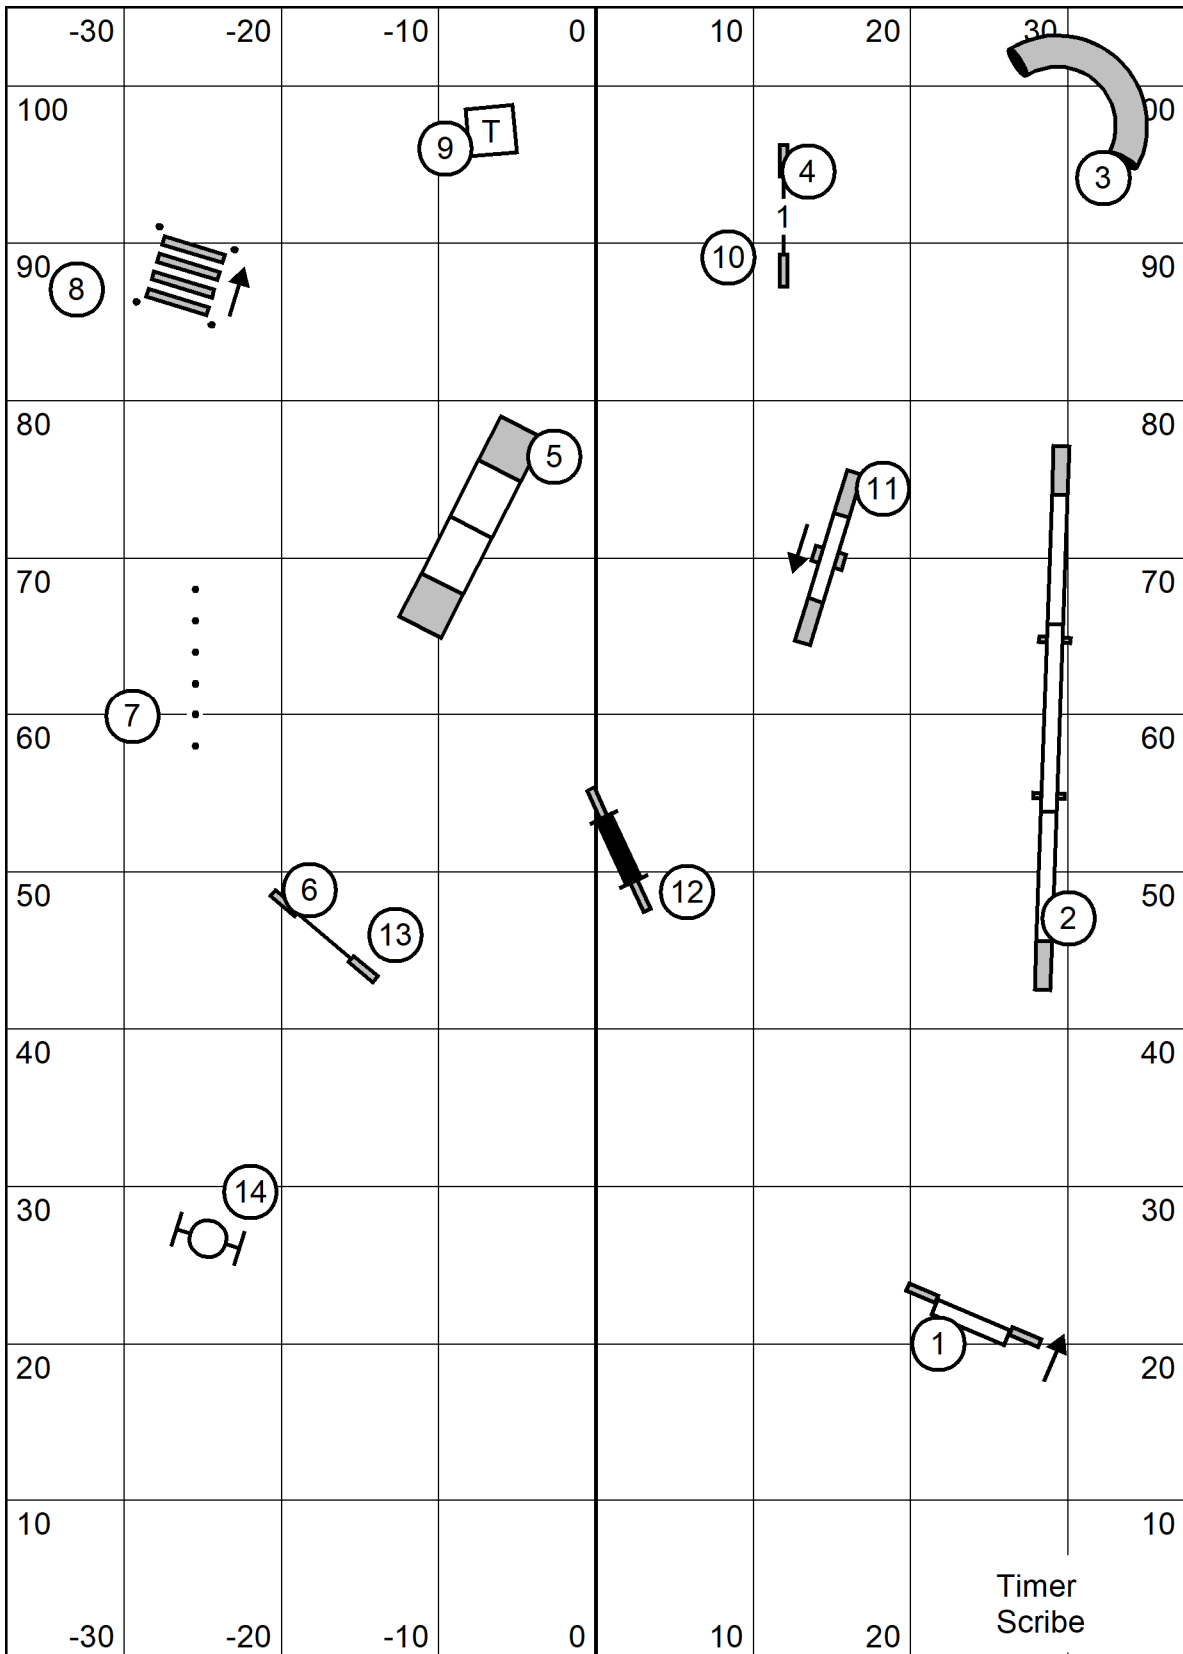

Exc/Masters Standard

Wachusett Kennel Club, Inc.

Amherst, MA

Indoors Black Matted 76 x 105

Saturday November 11, 2023

Lavonda L. Herring

Open Standard

Wachusett Kennel Club, Inc.