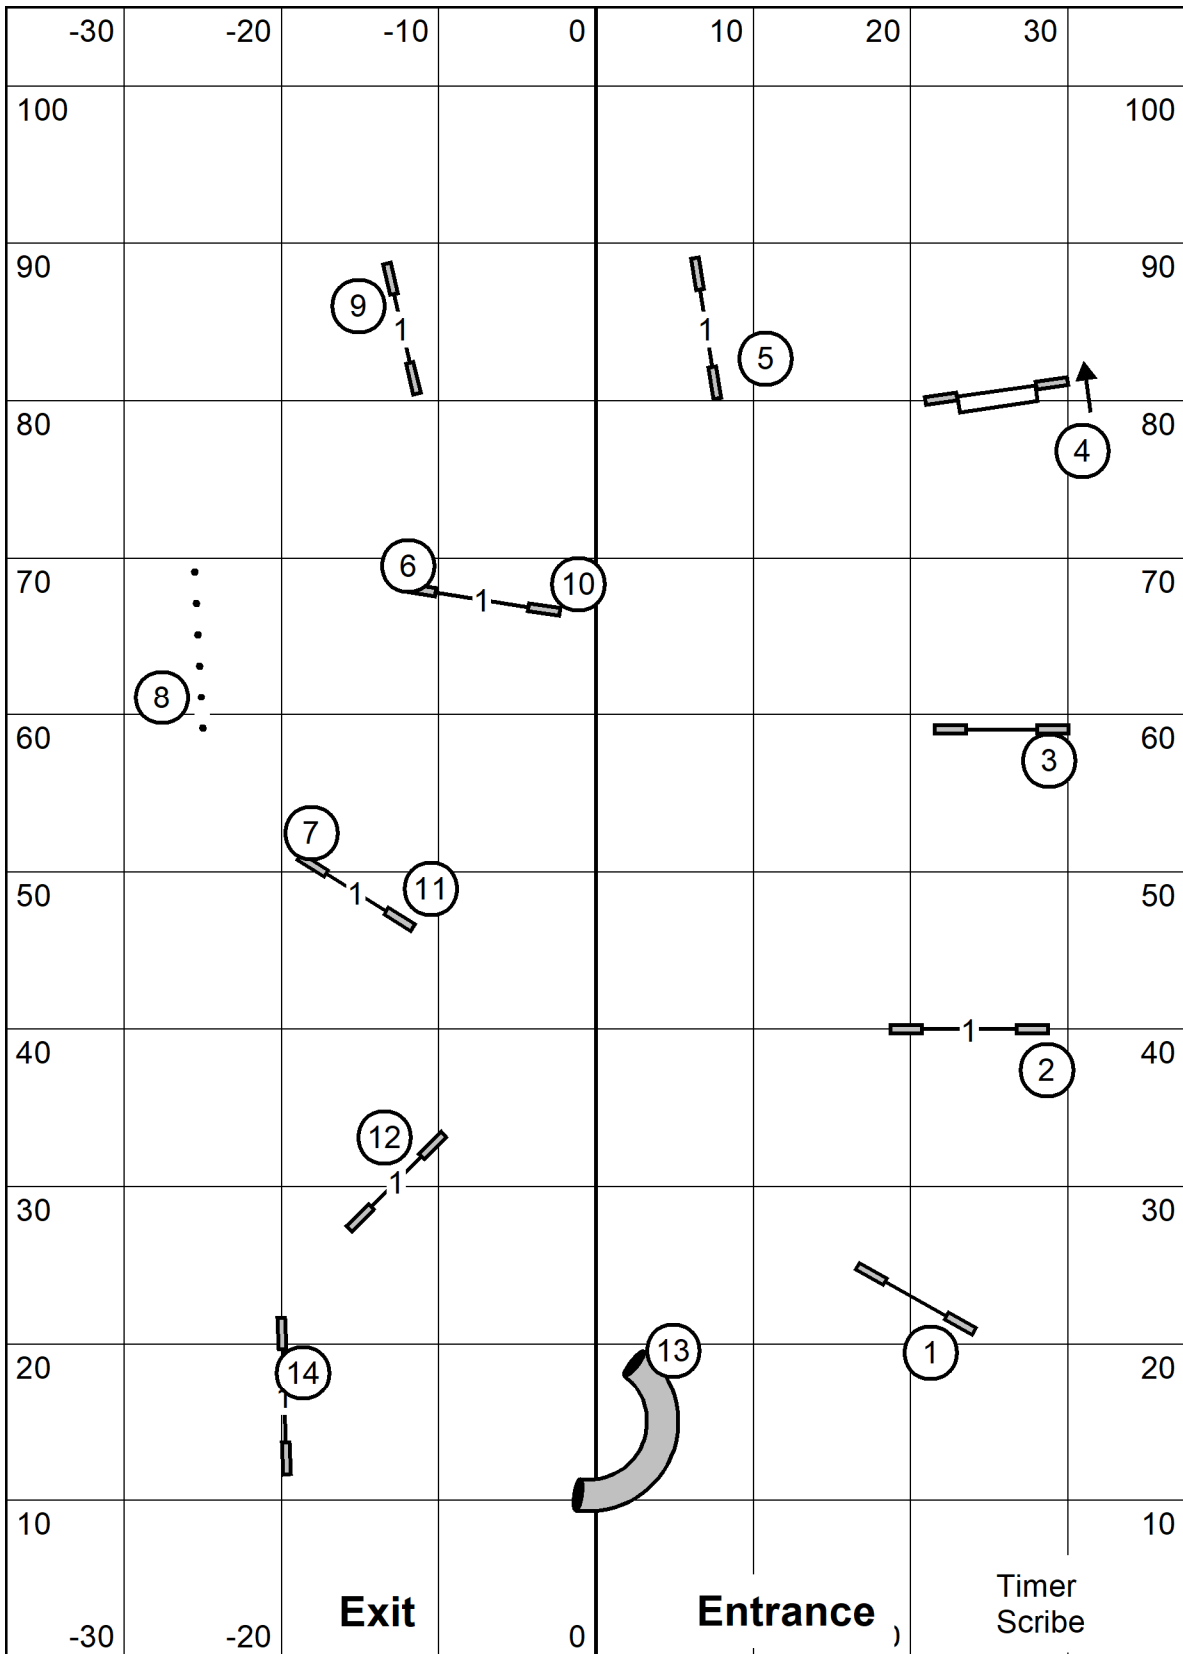

Wachusett Kennel Club, Inc.

Amherst, MA

Indoors Black Matted 76 x 105

Saturday November 11, 2023

Lavonda L. Herring

Novice Jww