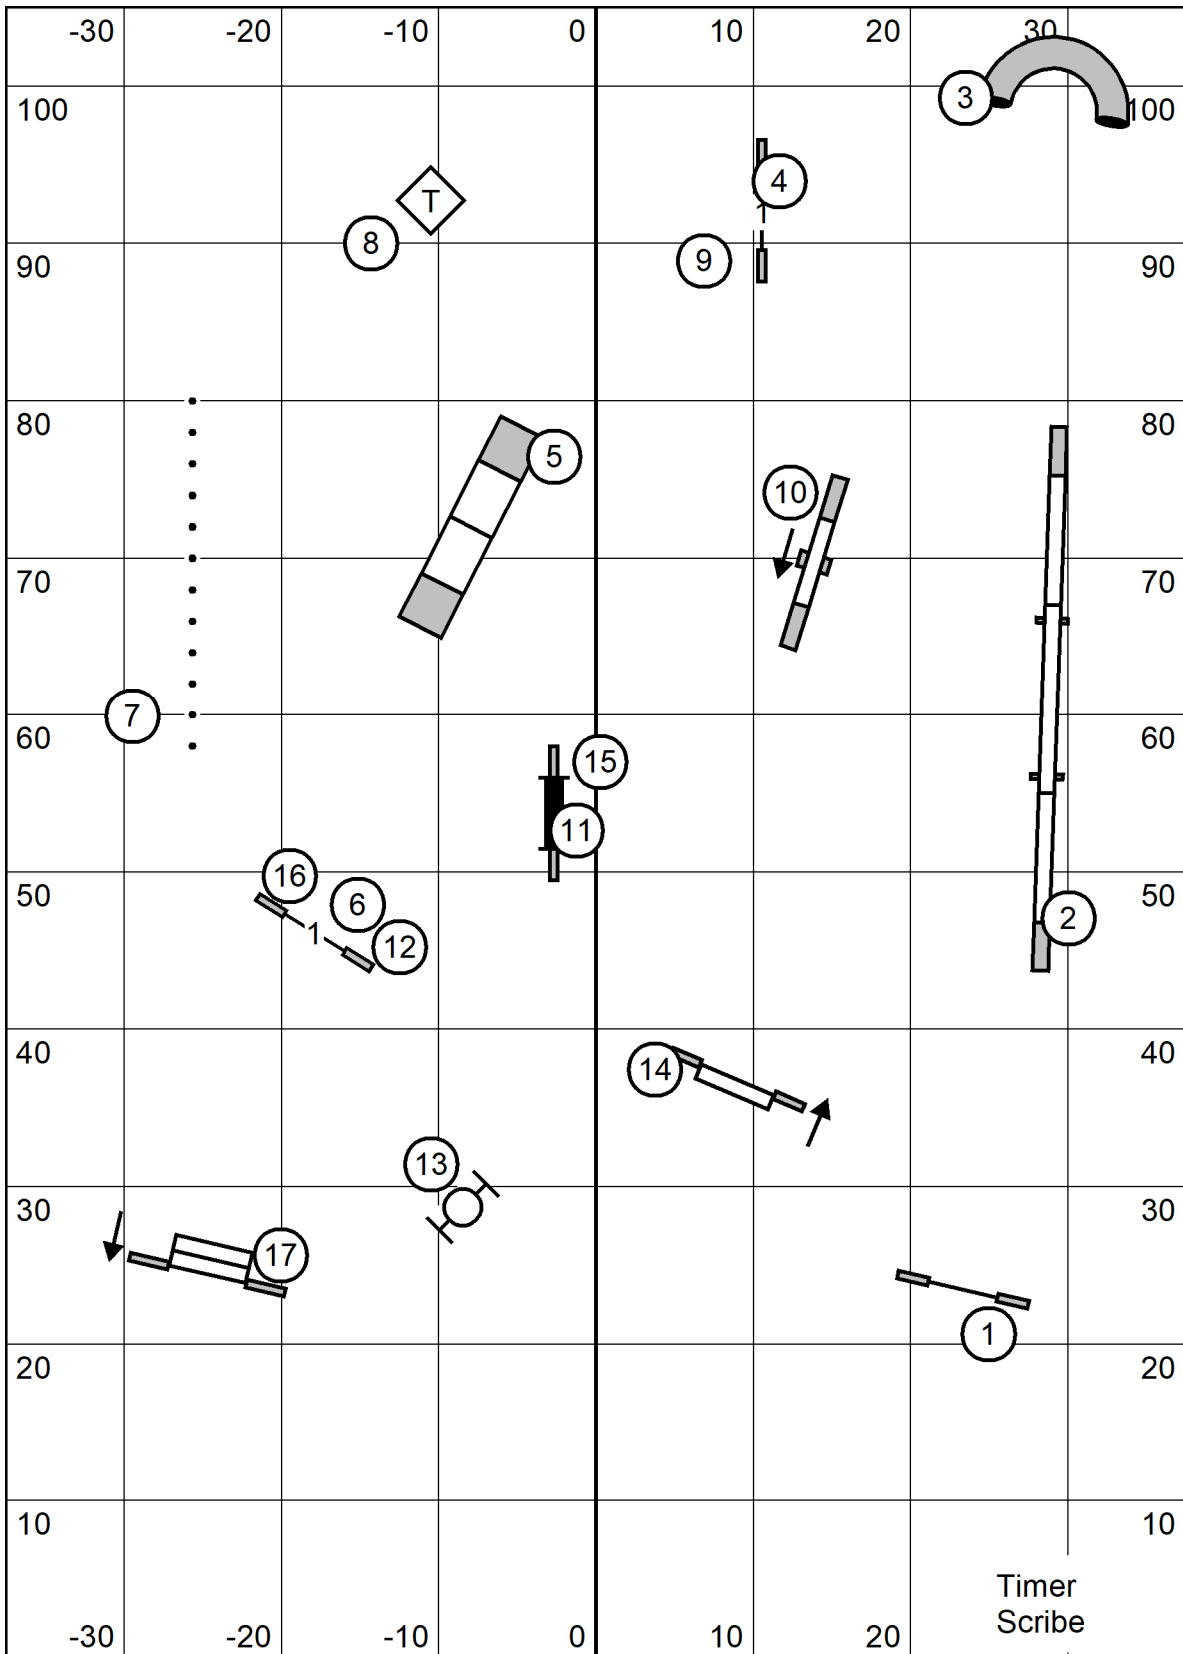

Wachusett Kennel Club, Inc.

Amherst, MA

Indoors Black Matted 76 x 105

Saturday November 11, 2023

Lavonda L. Herring

Open Standard