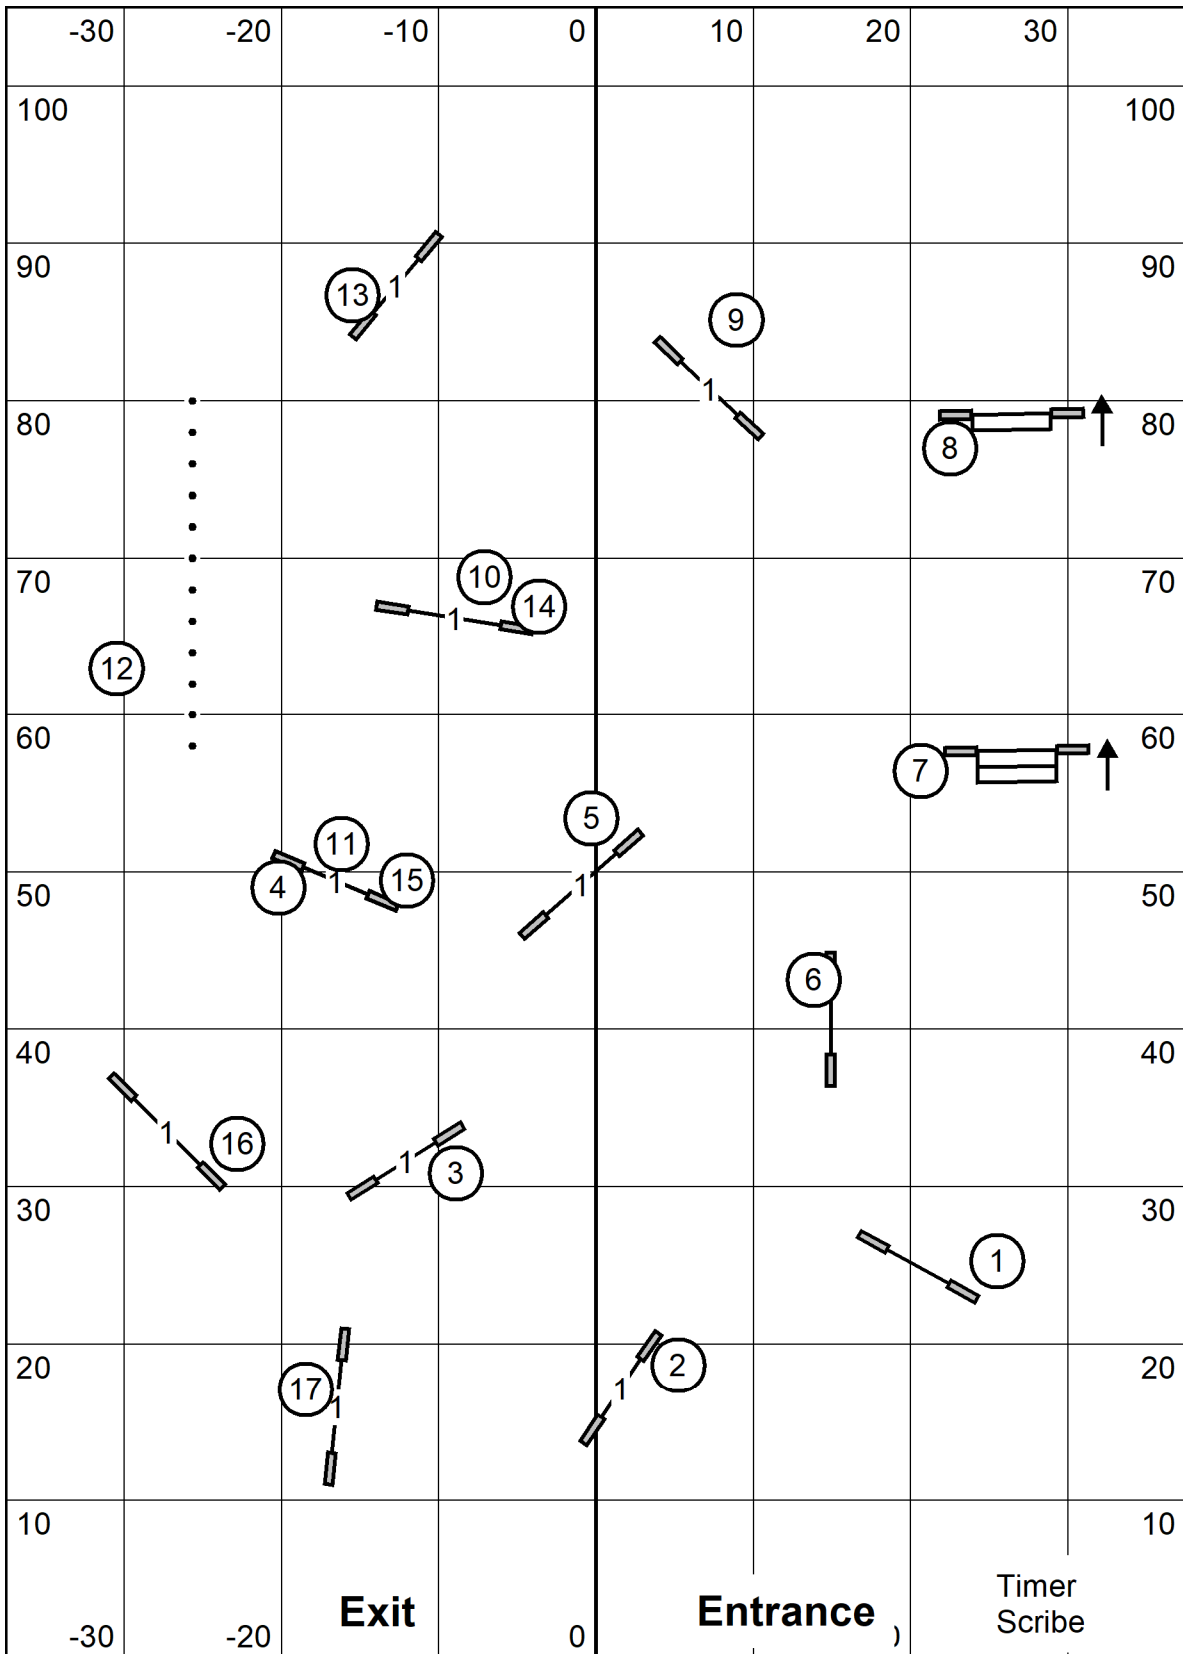

Wachusett Kennel Club, Inc.

Amherst, MA

Indoors Black Matted 76 x 105

Saturday November 11, 2023

Lavonda L. Herring

Open Jww