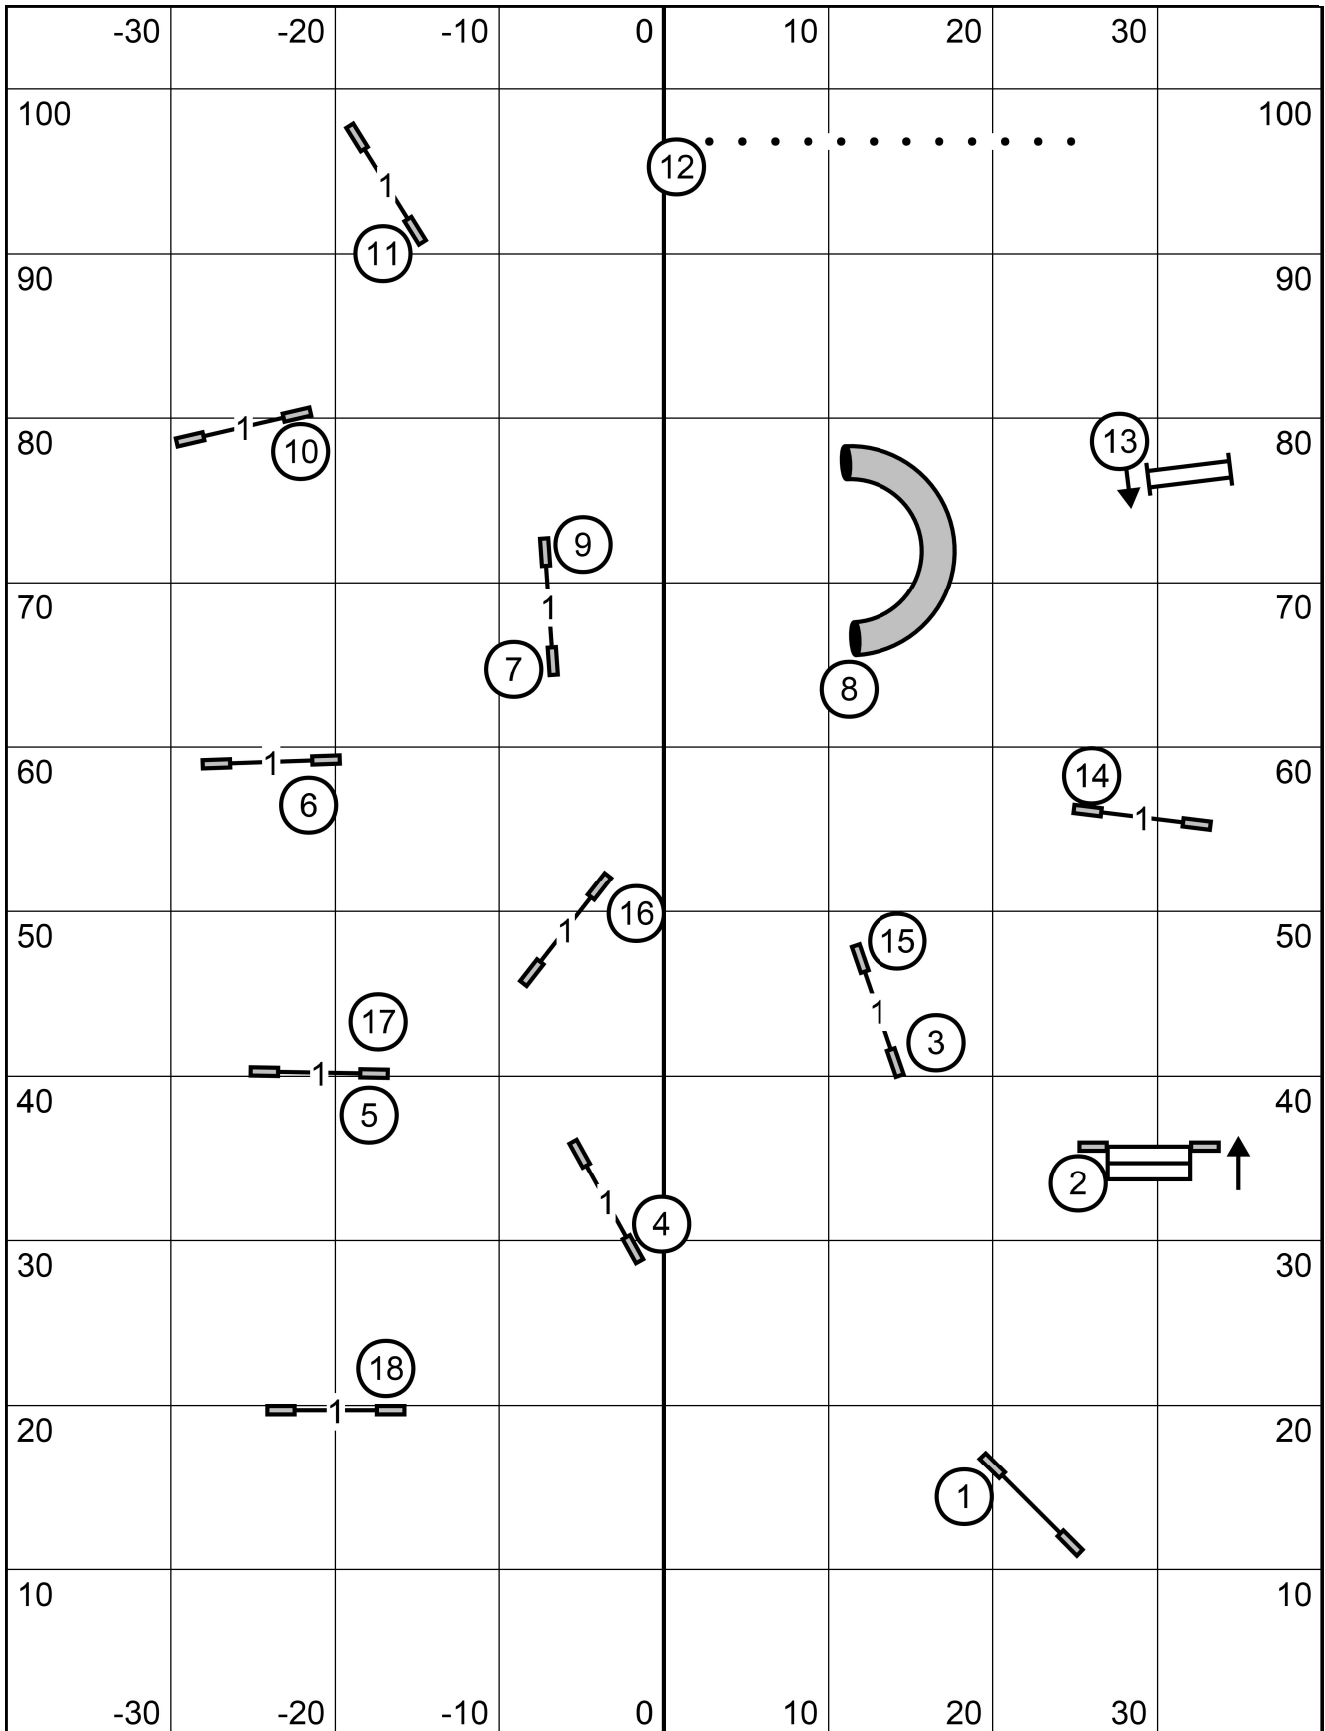

Icelandic Sheepdog Association of America
Master/Excellent Jumpers With Weaves
Friday November 17, 2023
LaVar Griffin