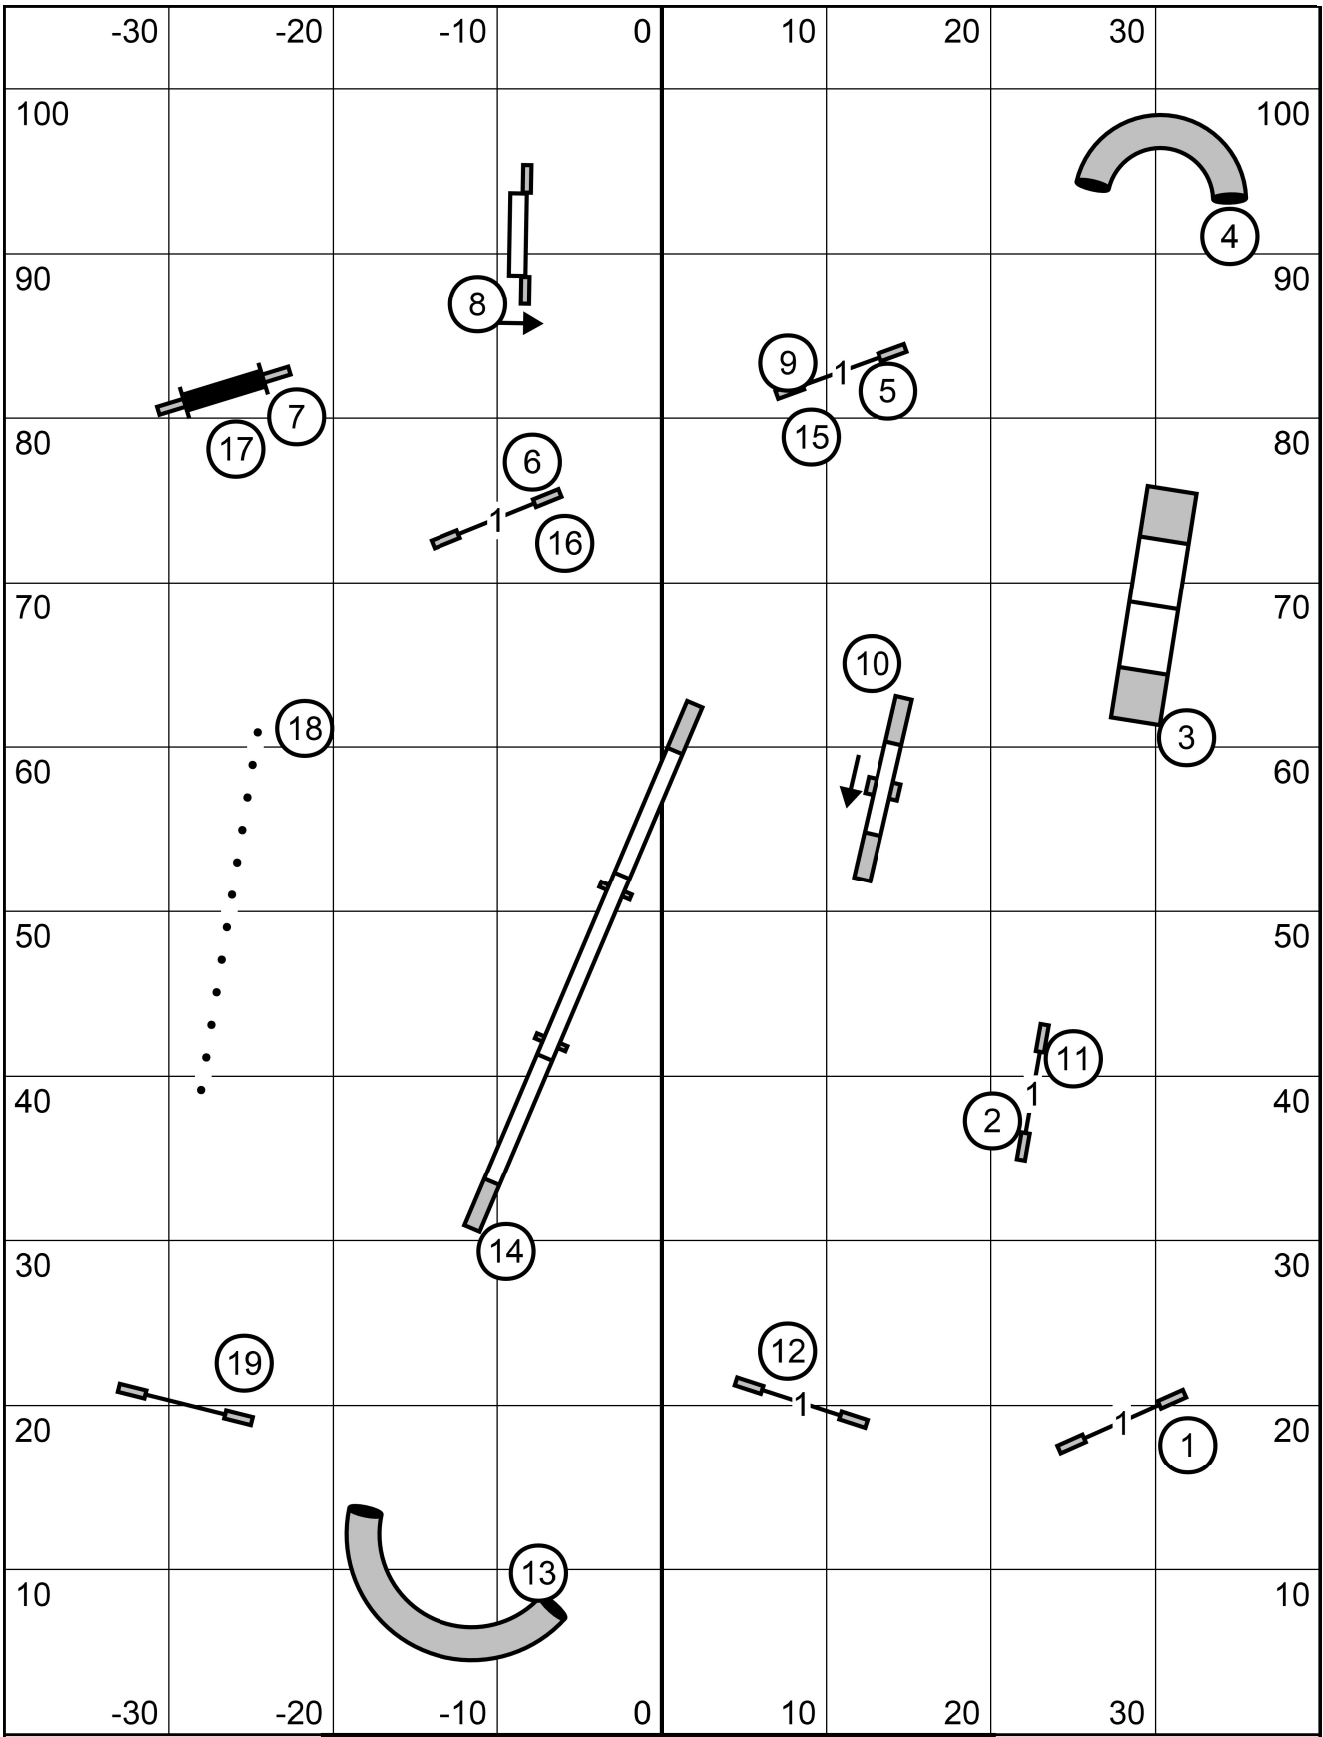

Icelandic Sheepdog Association of America
Premier Standard
Friday November 17, 2023
LaVar Griffin