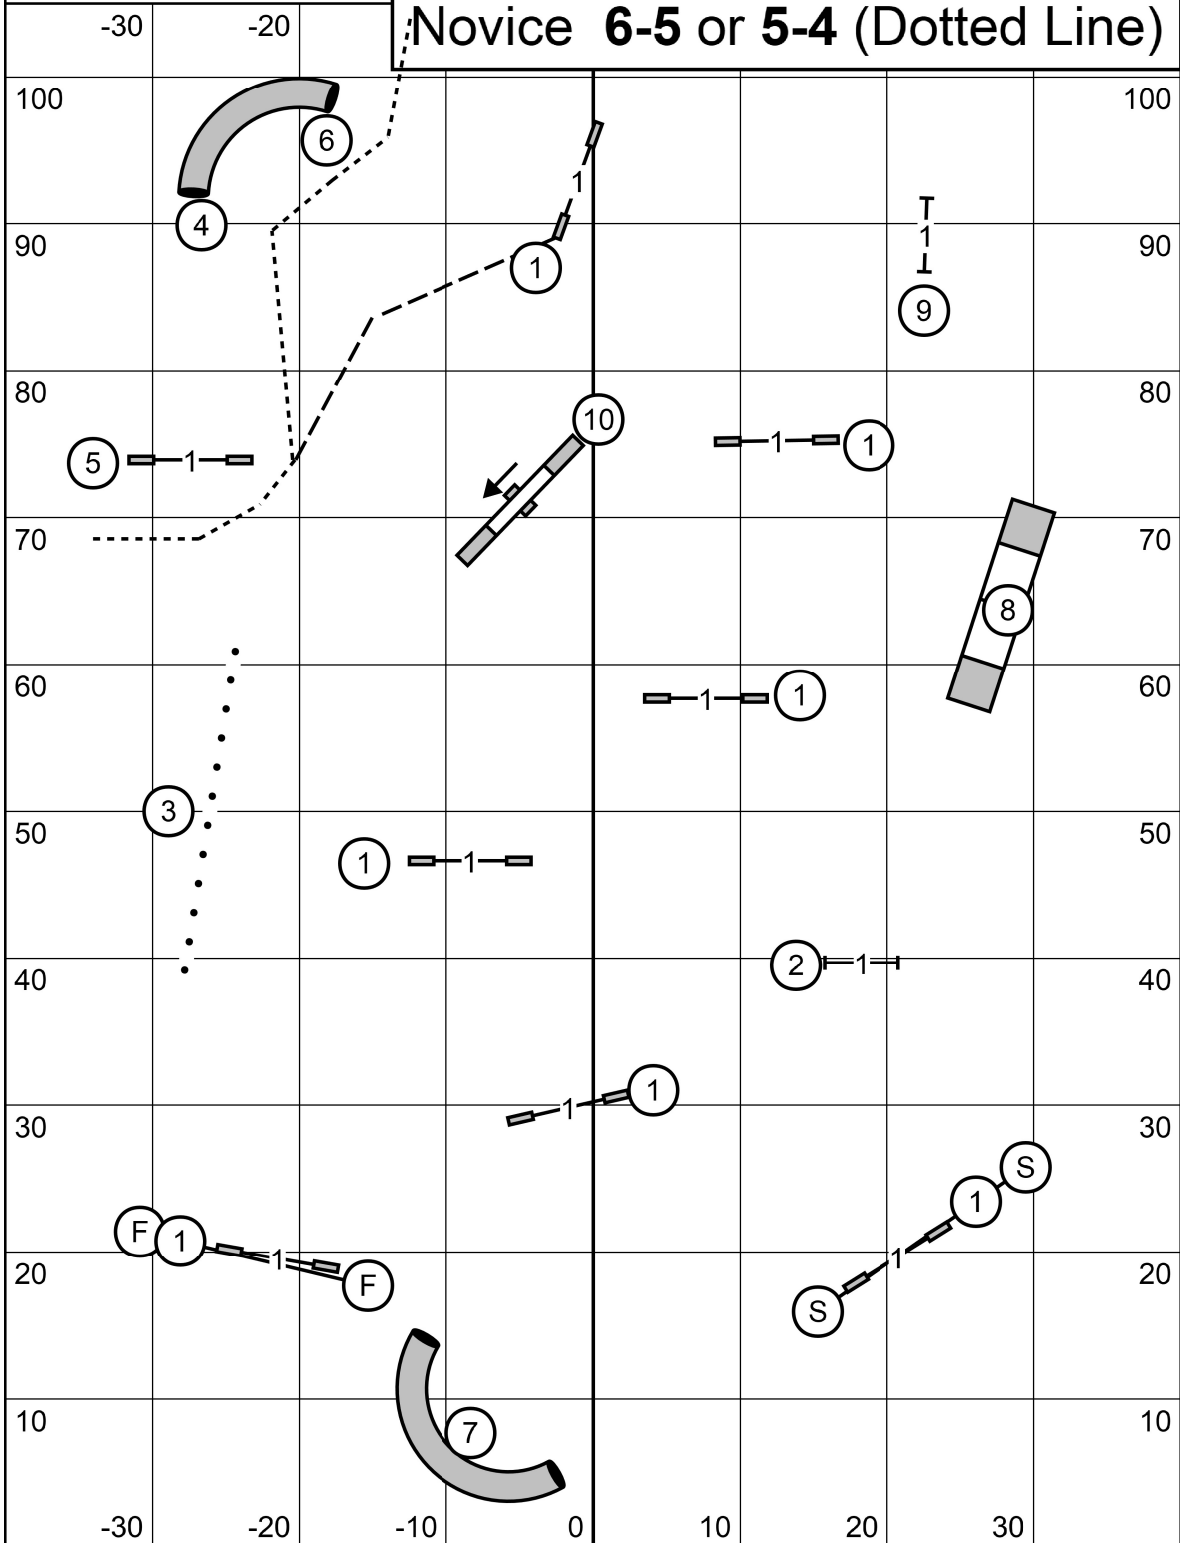

Send Bonus

Excellent **6-5-4** (Dashed Line)

Open **6-5** or **5-4** (Dashed Line)

Novice **6-5** or **5-4** (Dotted Line)

Icelandic Sheepdog Association of America

**FAST (All Levels)**

Friday November 17, 2023