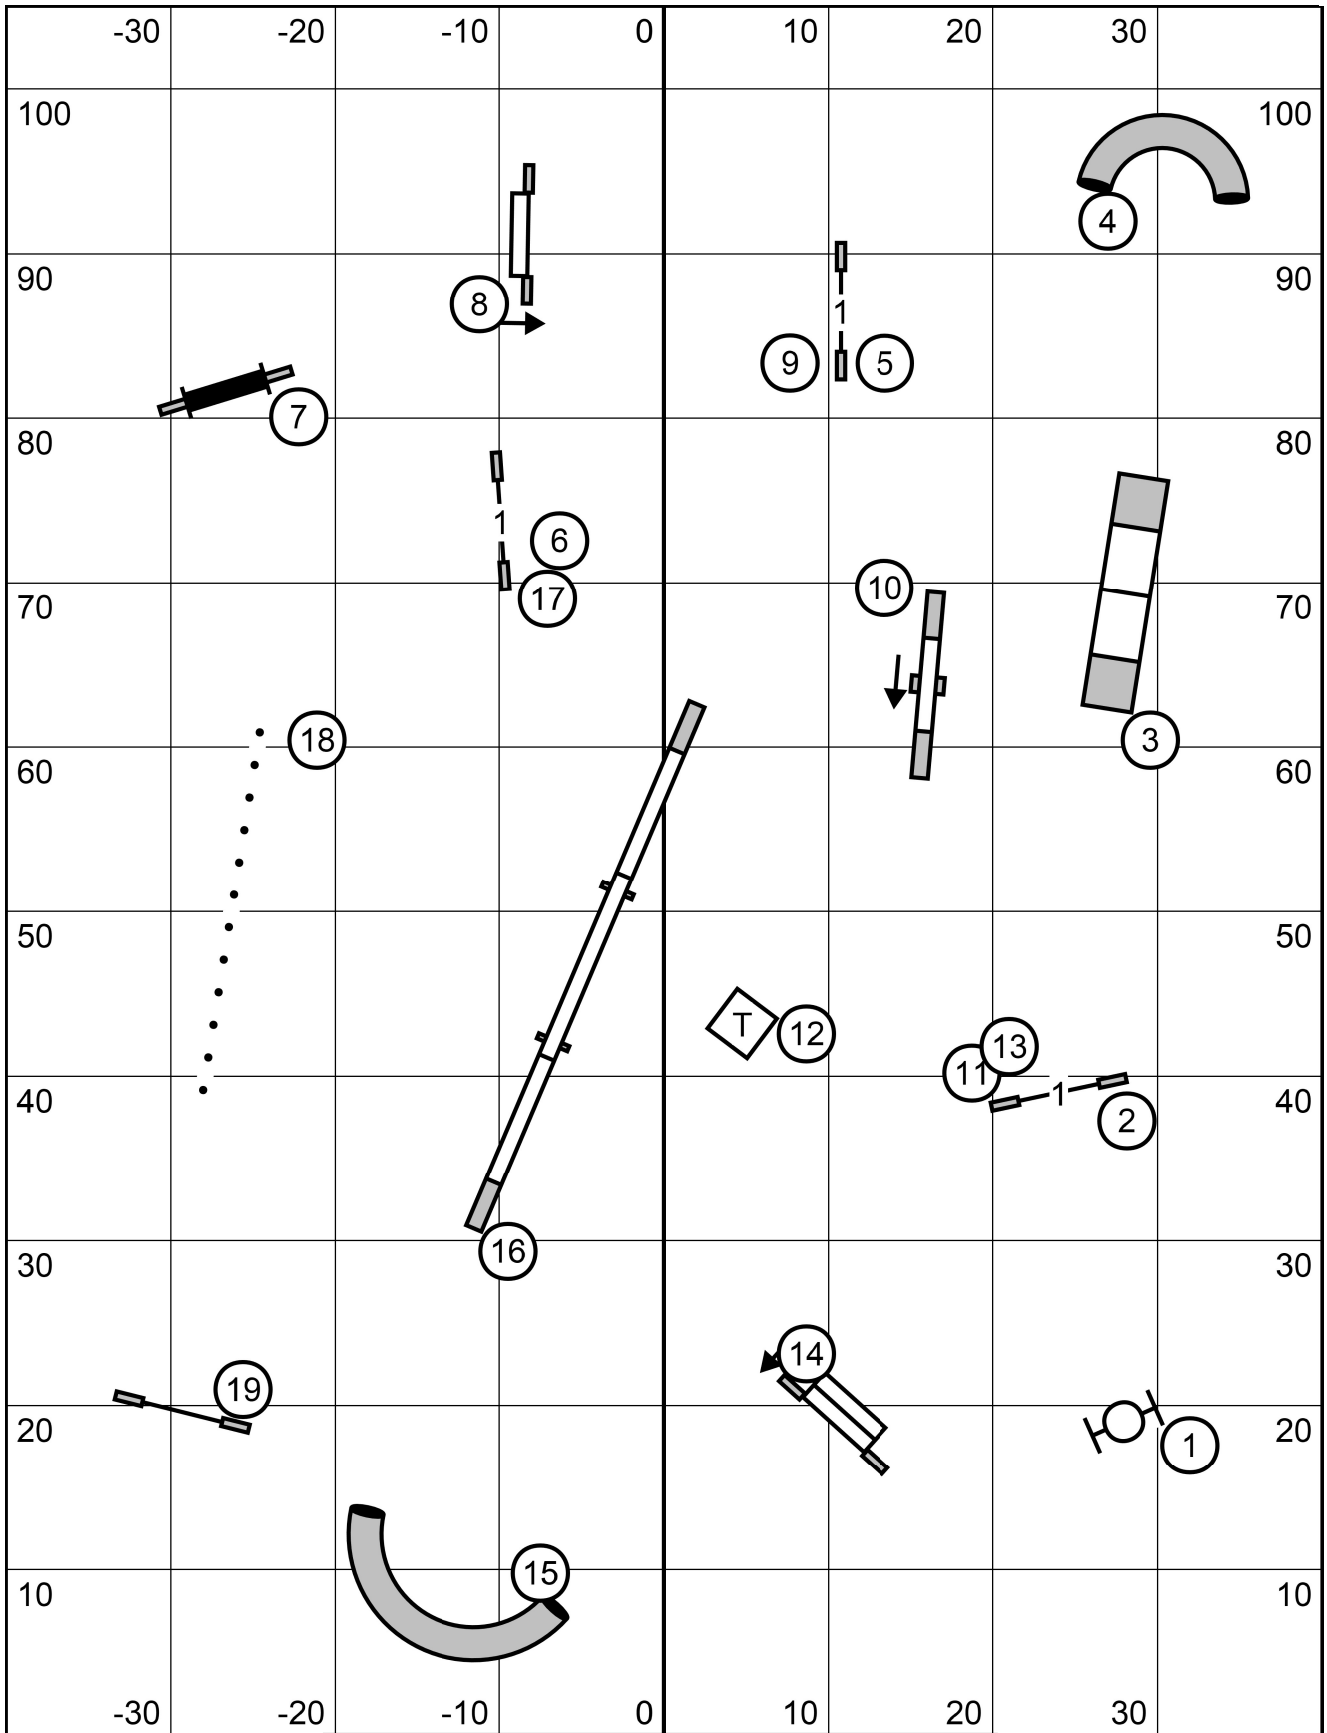

Icelandic Sheepdog Association of America
Master/Excellent Standard
Friday November 17, 2023
LaVar Griffin