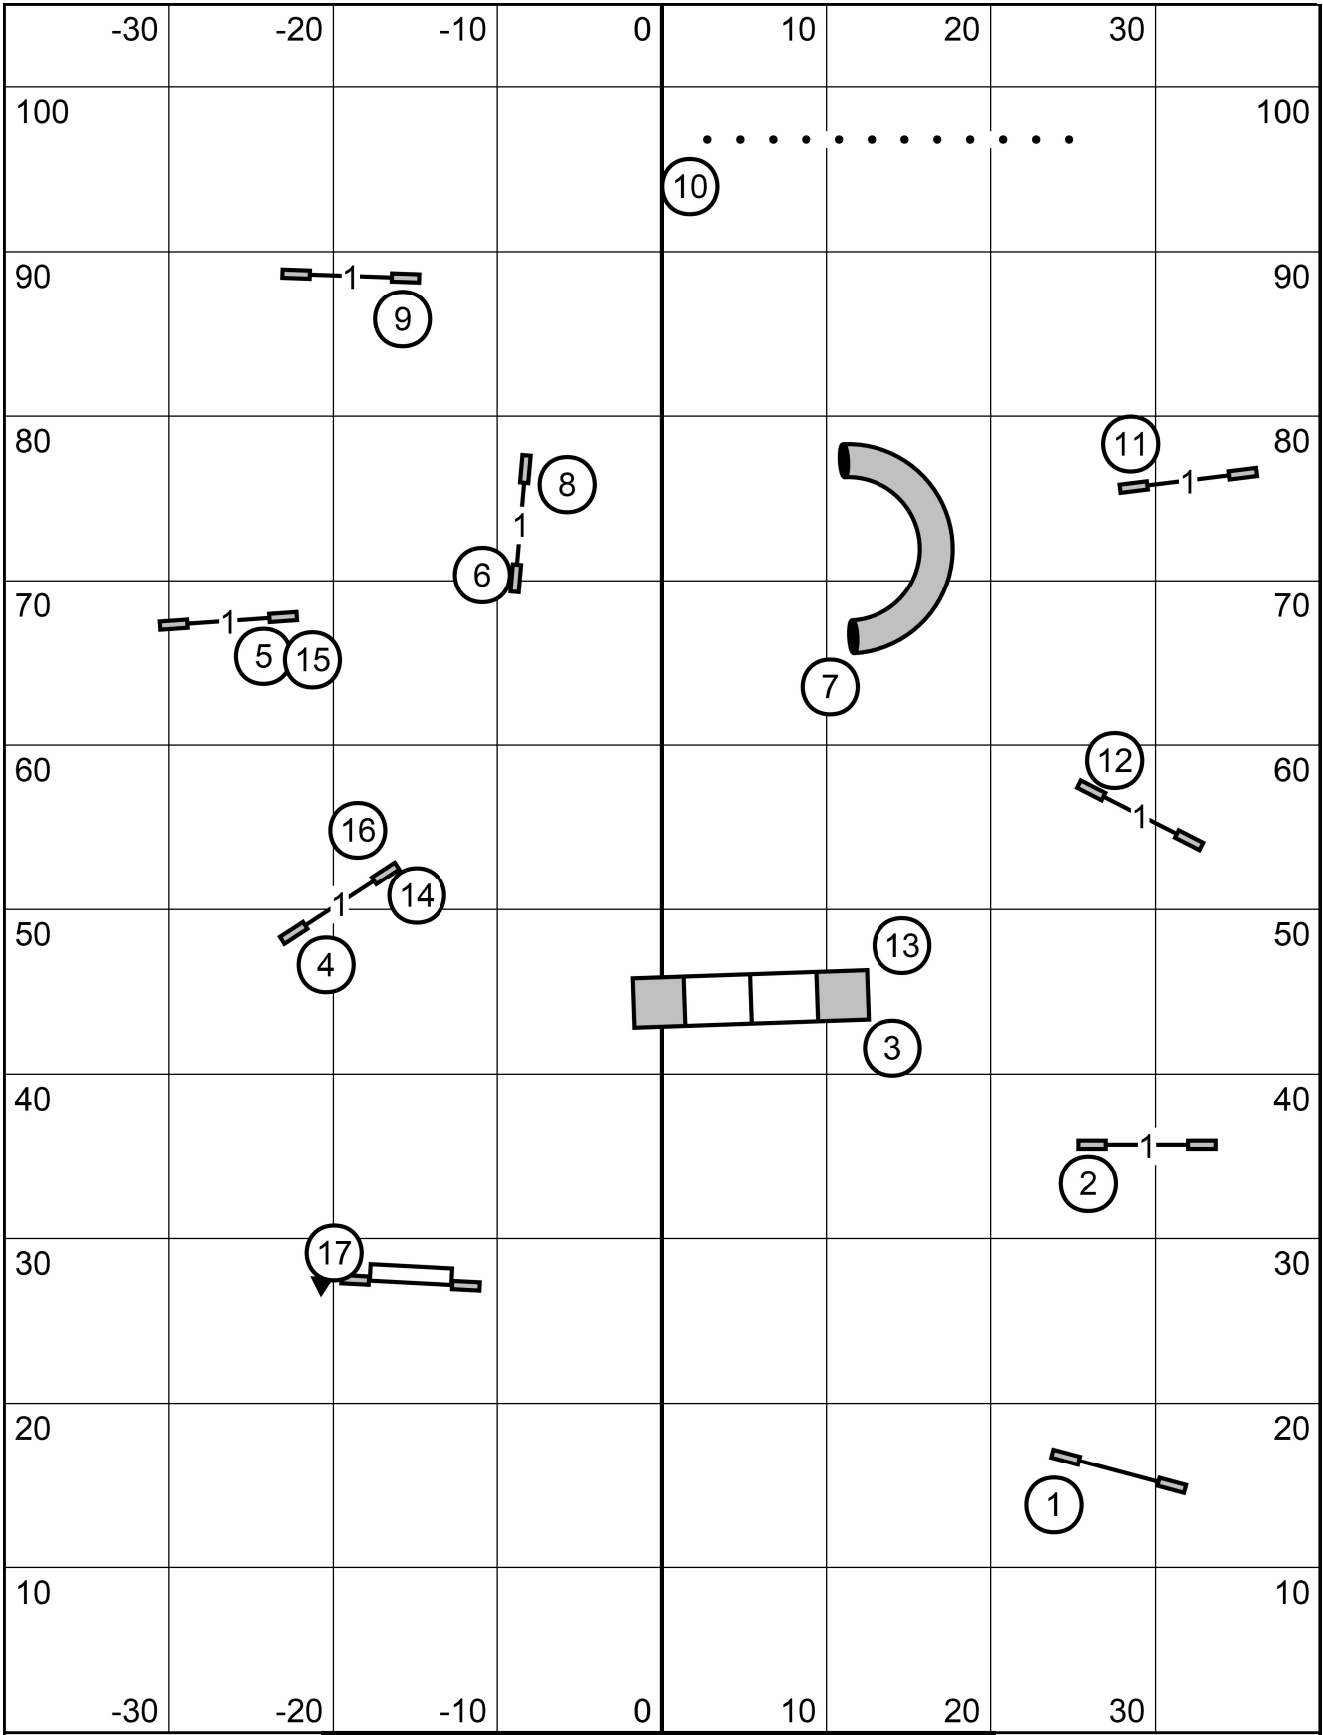

Icelandic Sheepdog Association of America
Time 2 Beat
Friday November 17, 2023
LaVar Griffin