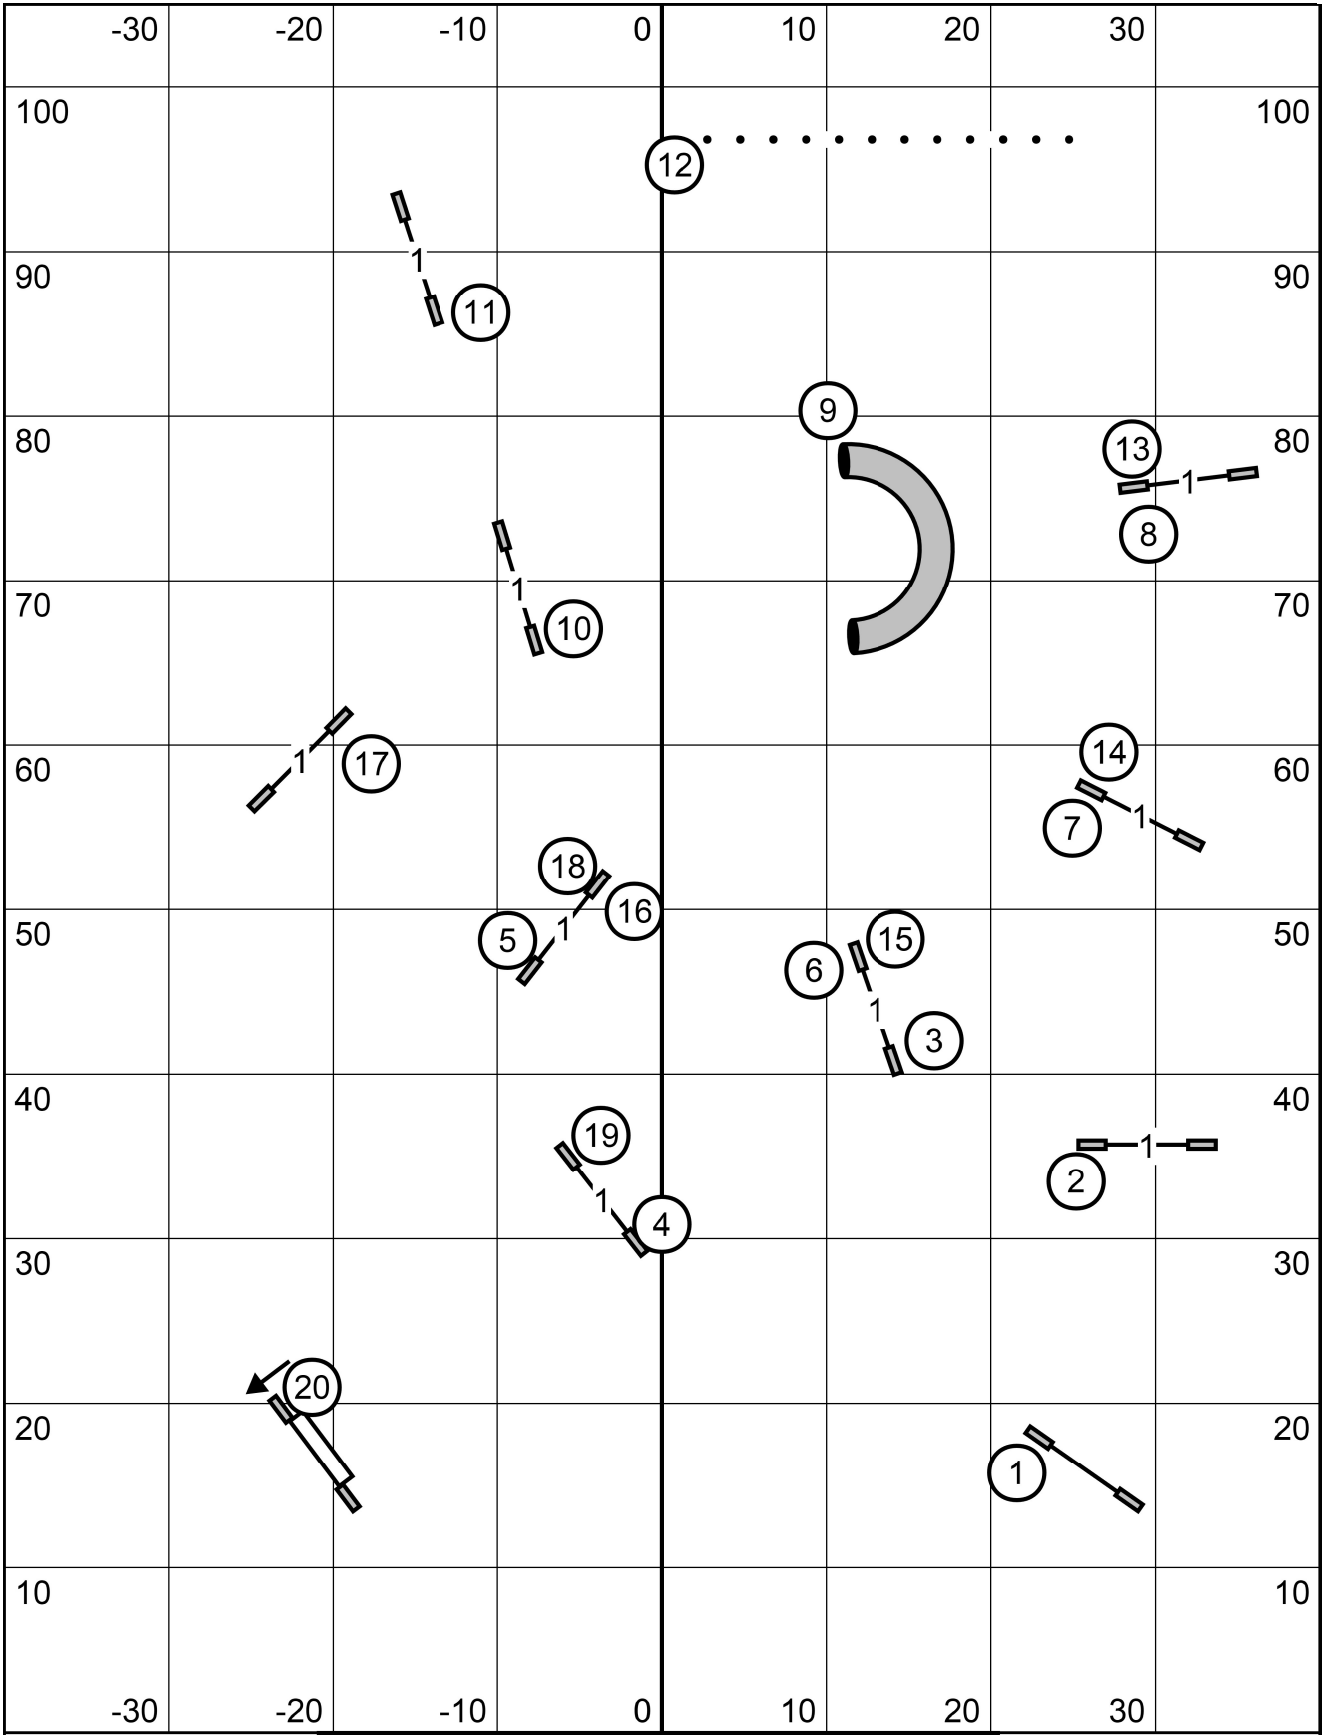

Icelandic Sheepdog Association of America
Premier Jumpers With Weaves
Friday November 17, 2023
LaVar Griffin