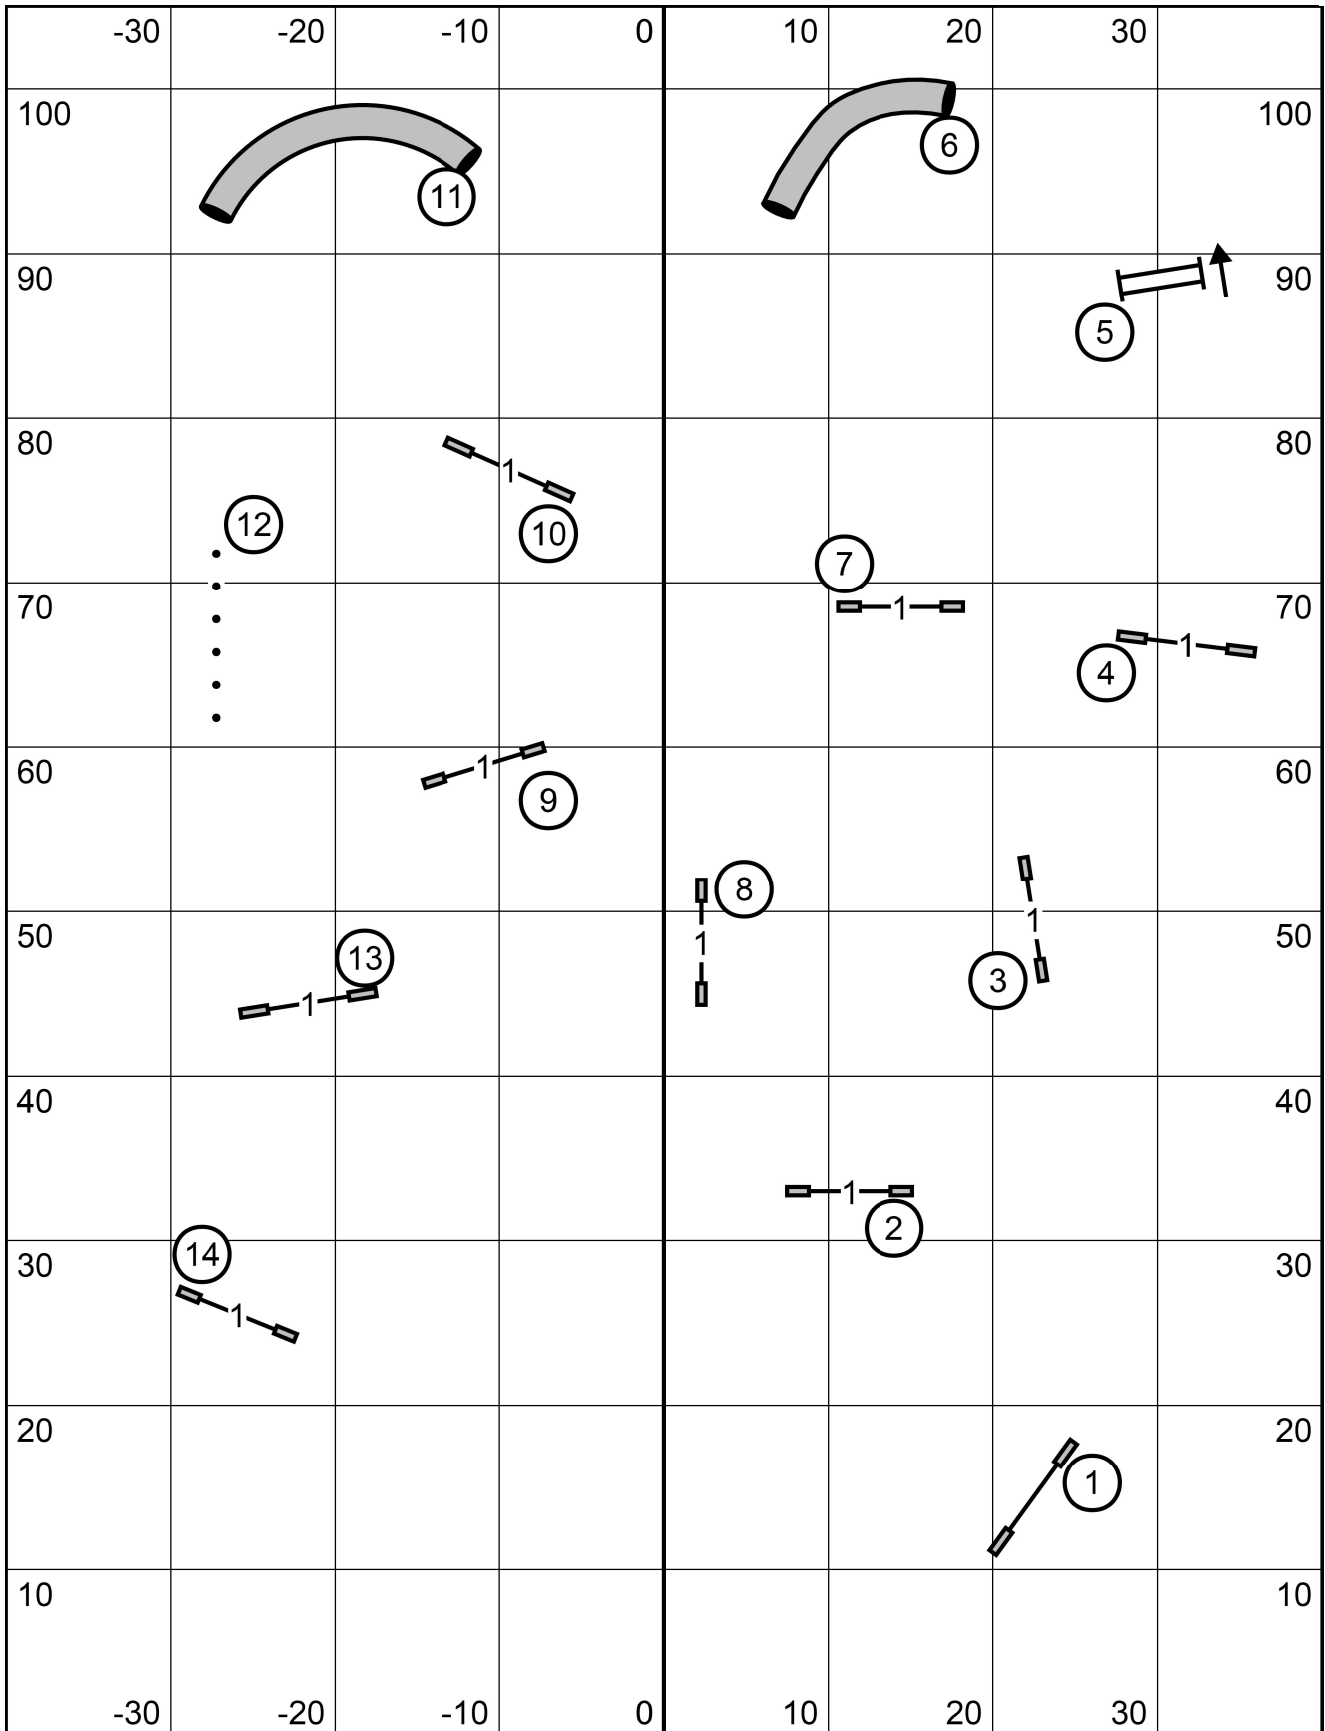

Icelandic Sheepdog Association of America
Novice Jumpers With Weaves
Saturday November 18, 2023
LaVar Griffin