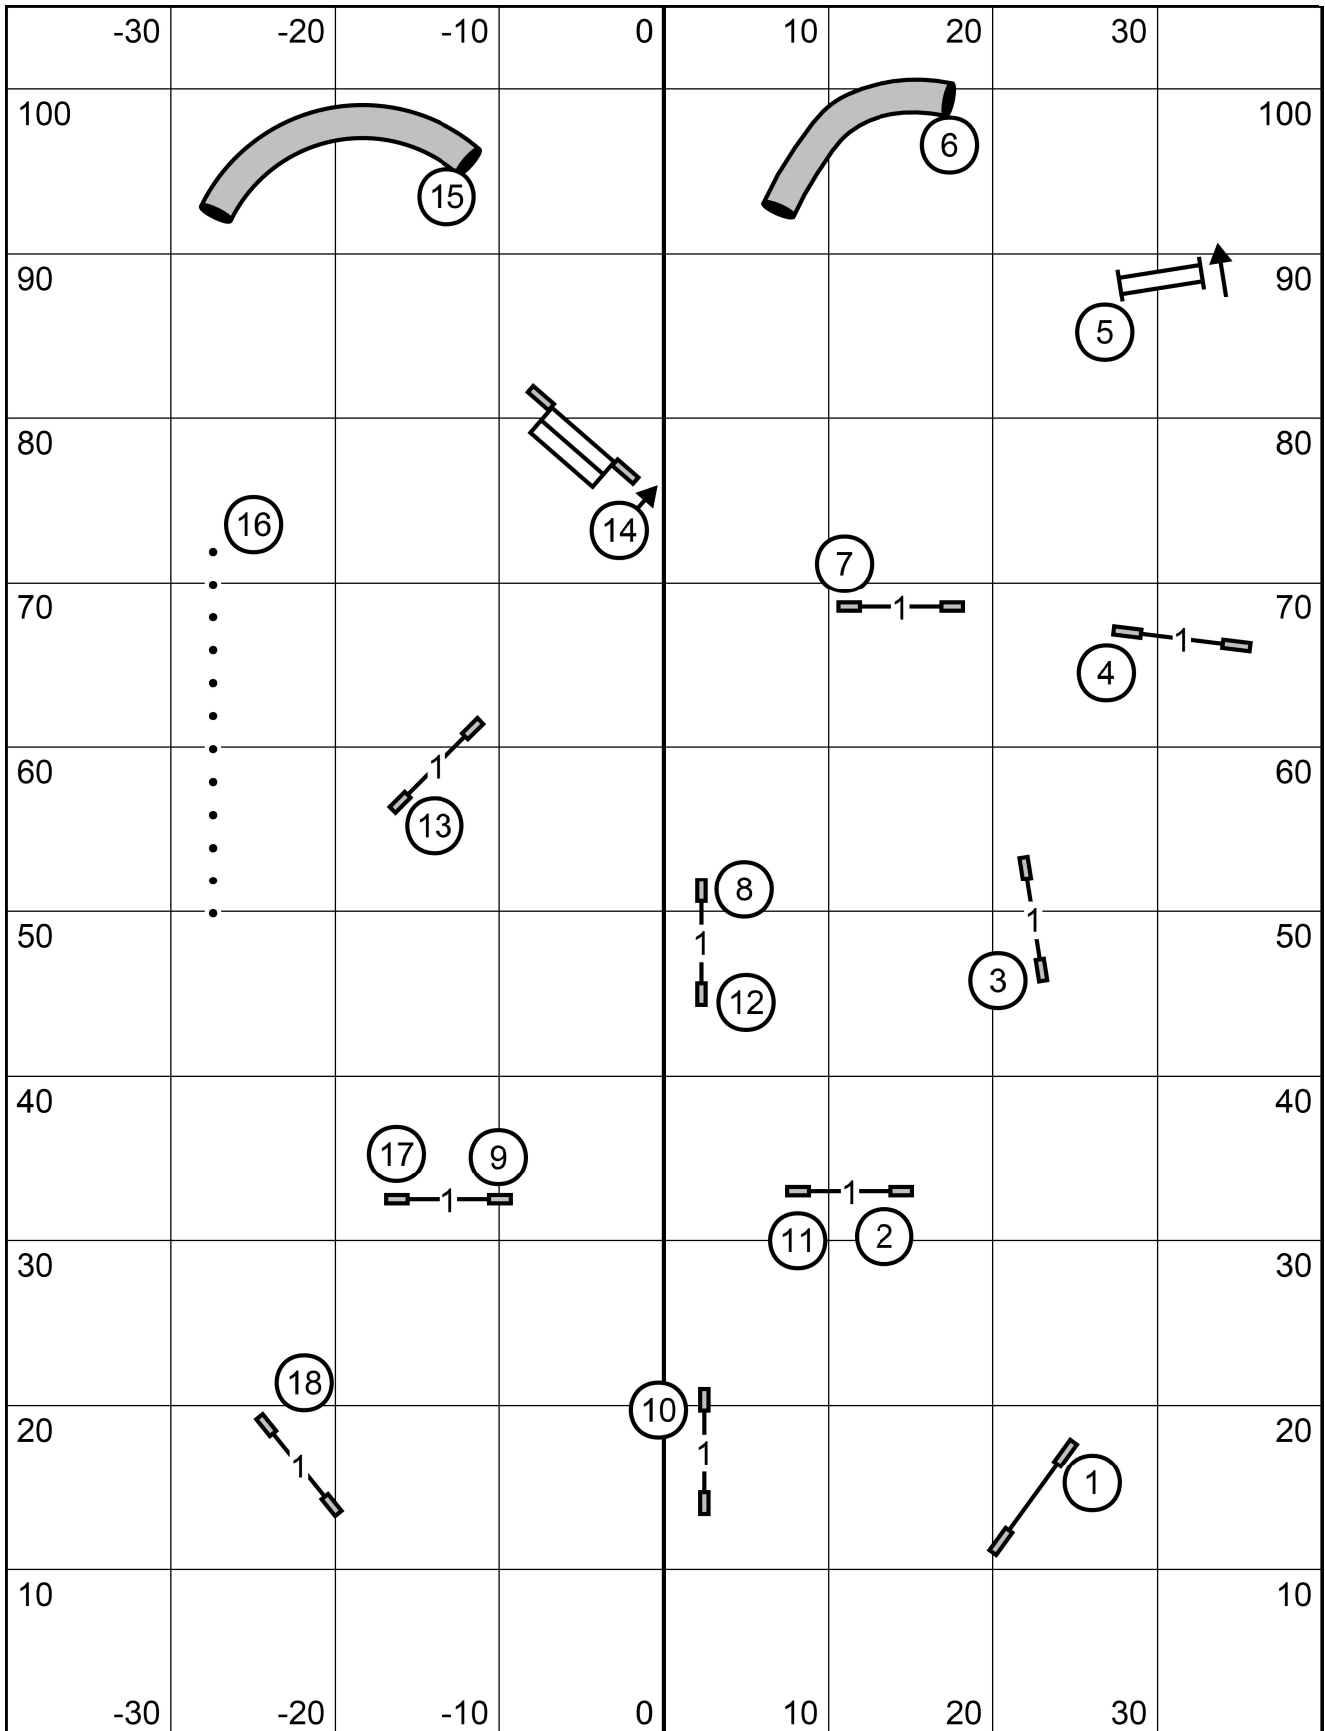

Icelandic Sheepdog Association of America
Master/Excellent Jumpers With Weaves
Saturday November 18, 2023
LaVar Griffin