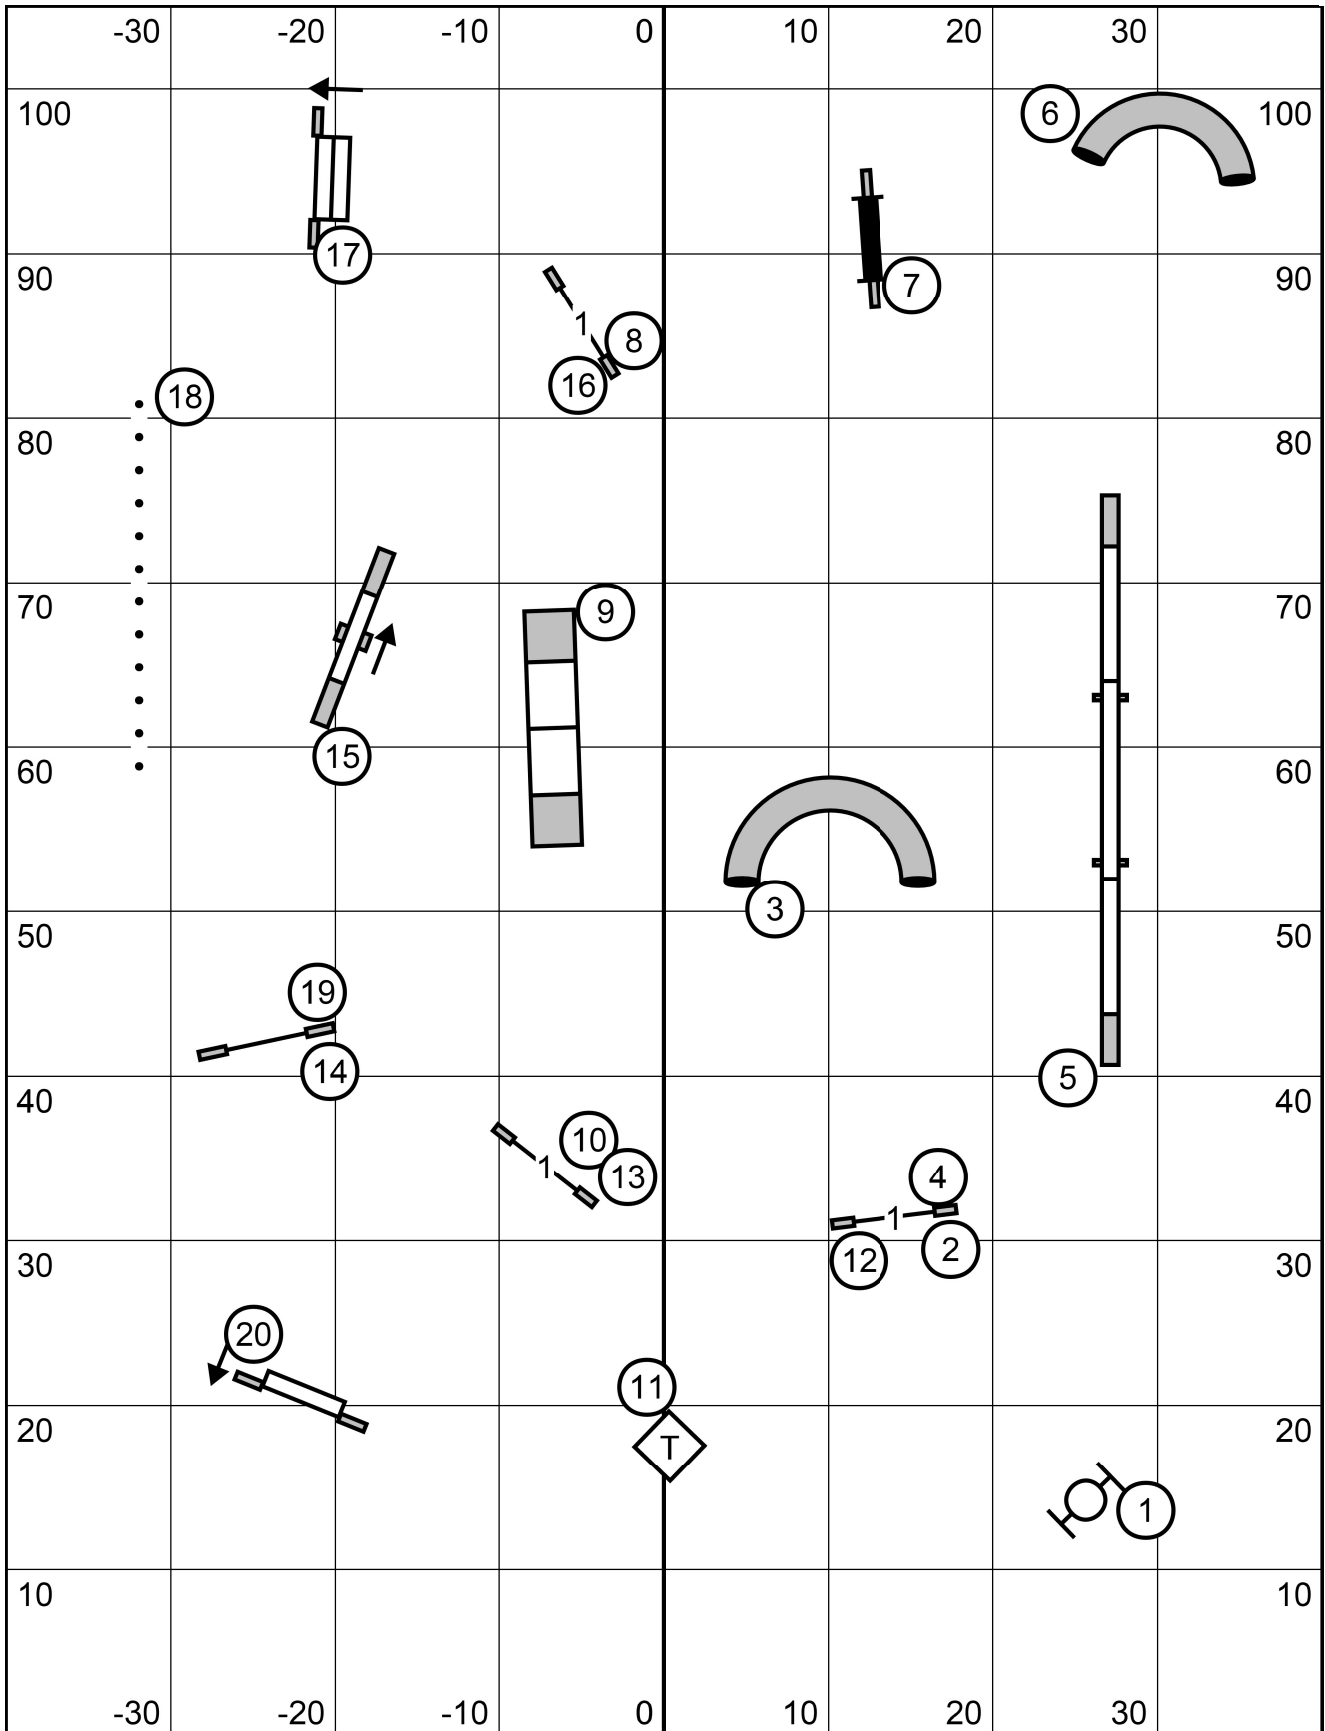

Icelandic Sheepdog Association of America
Master/Excellent Standard
Saturday November 18, 2023
LaVar Griffin