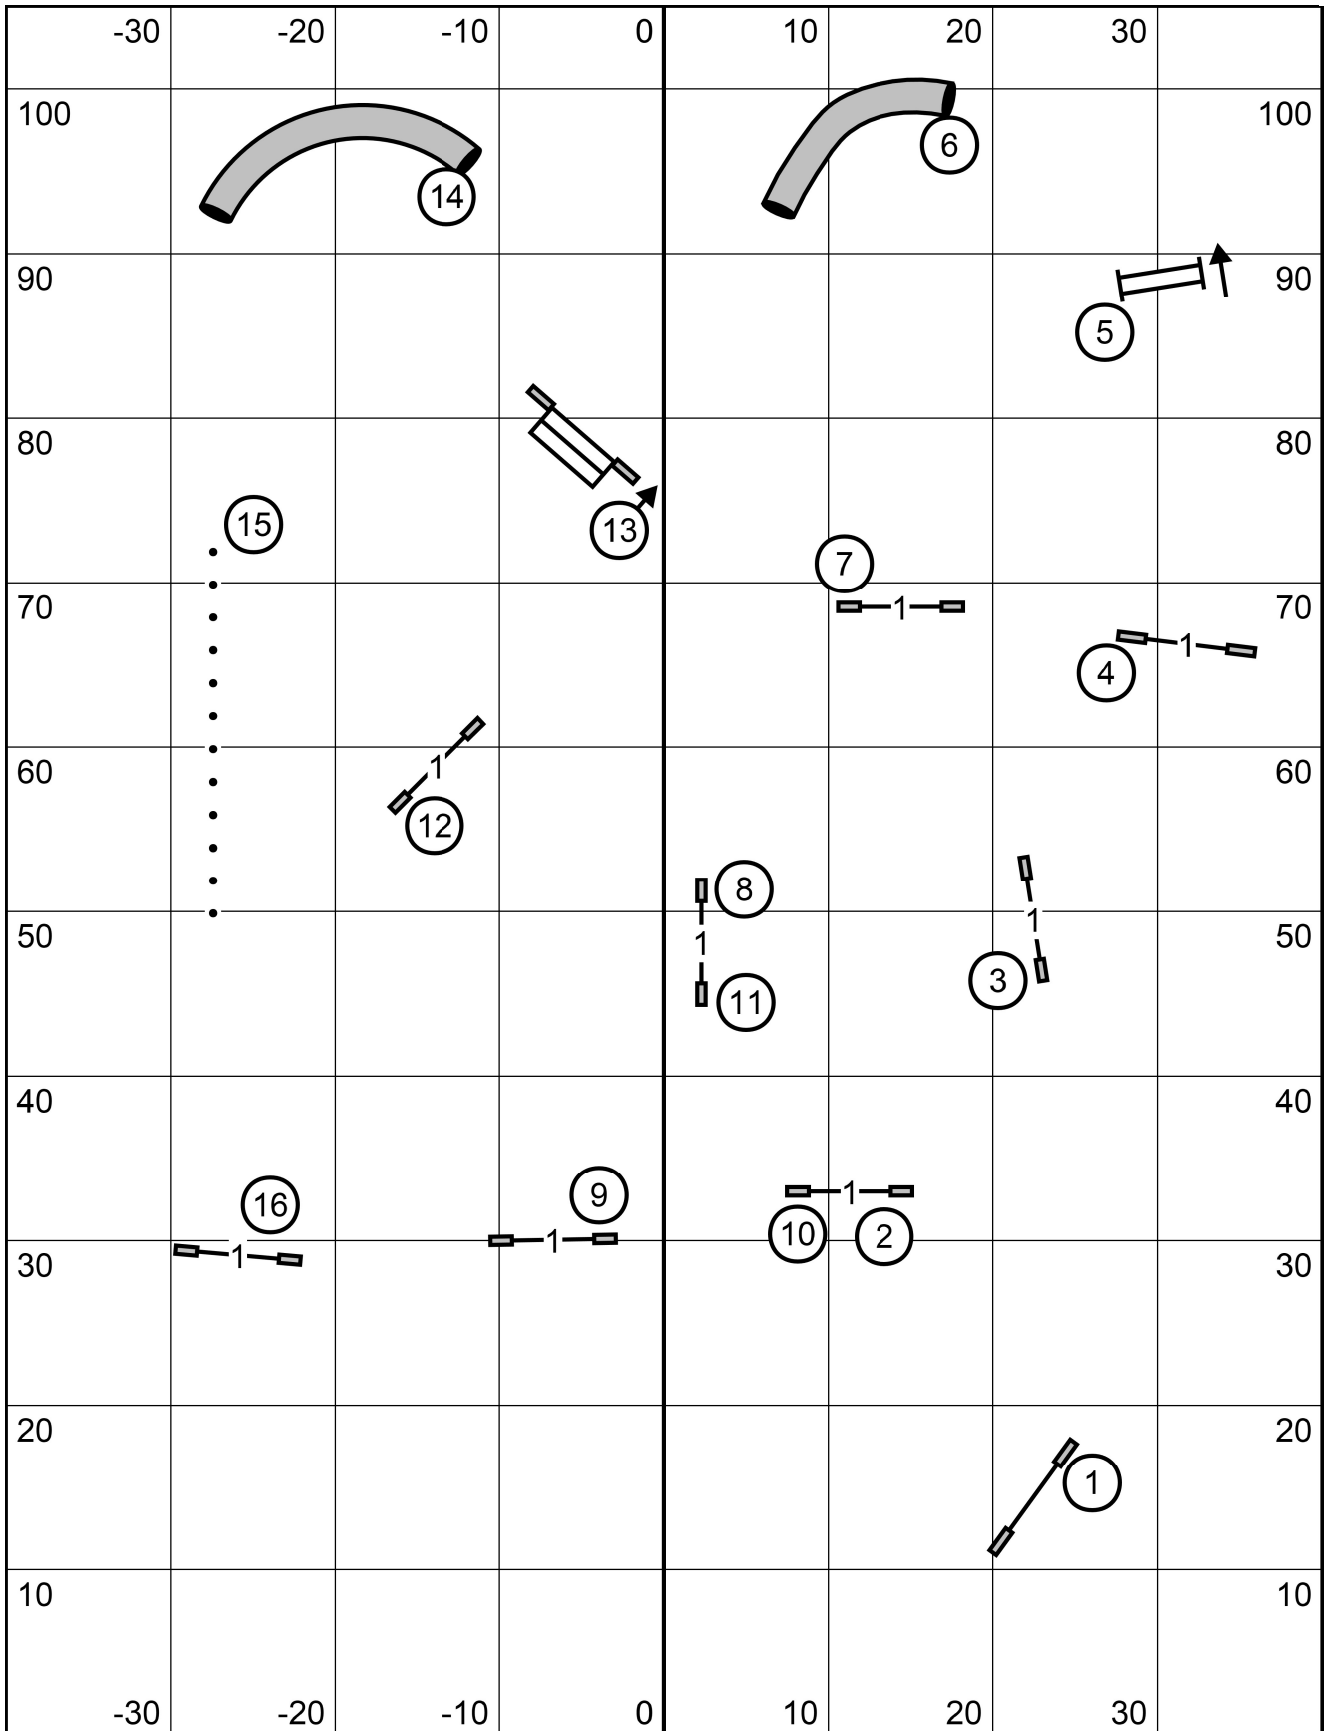

Icelandic Sheepdog Association of America
Open Jumpers With Weaves
Saturday November 18, 2023
LaVar Griffin