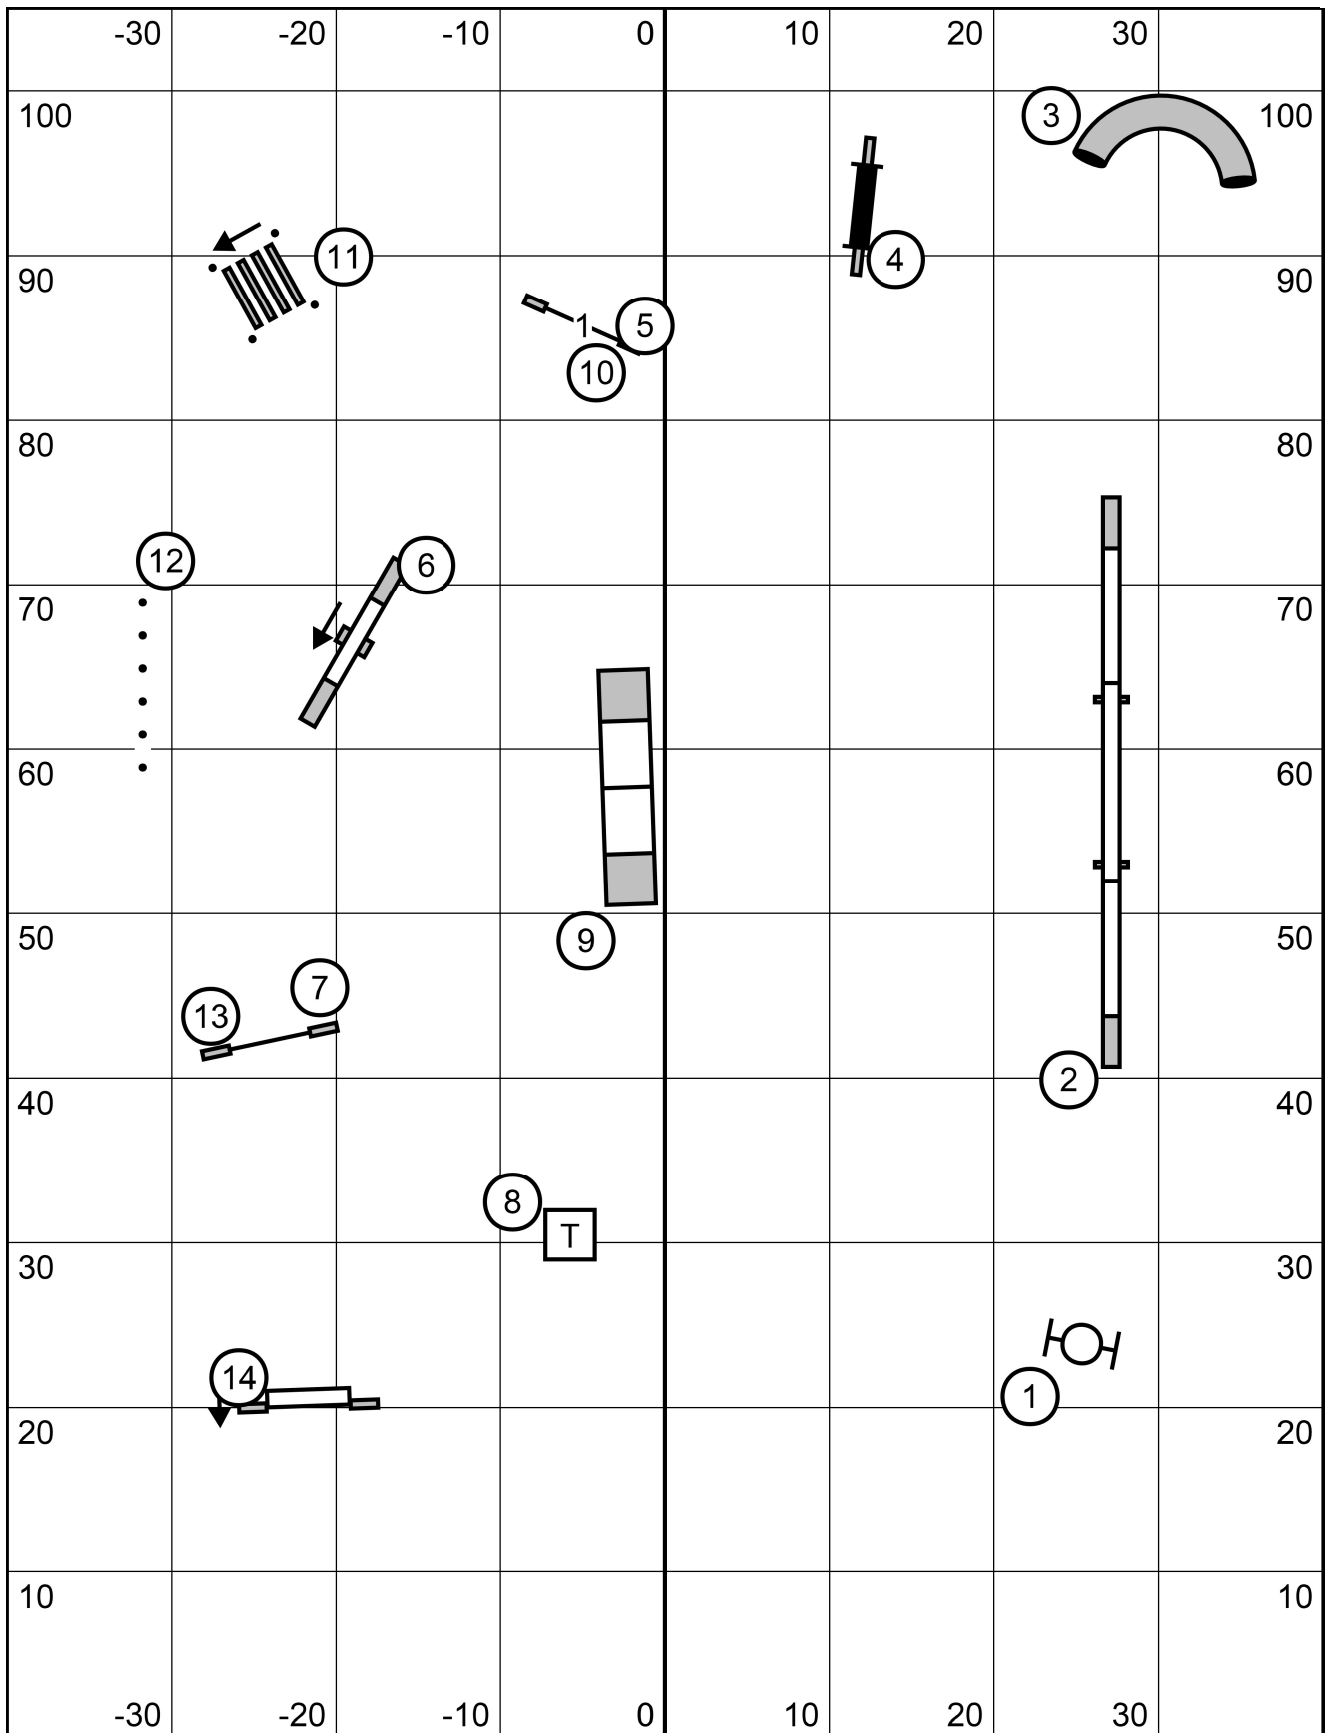

Icelandic Sheepdog Association of America
Novice Standard
Saturday November 18, 2023
LaVar Griffin