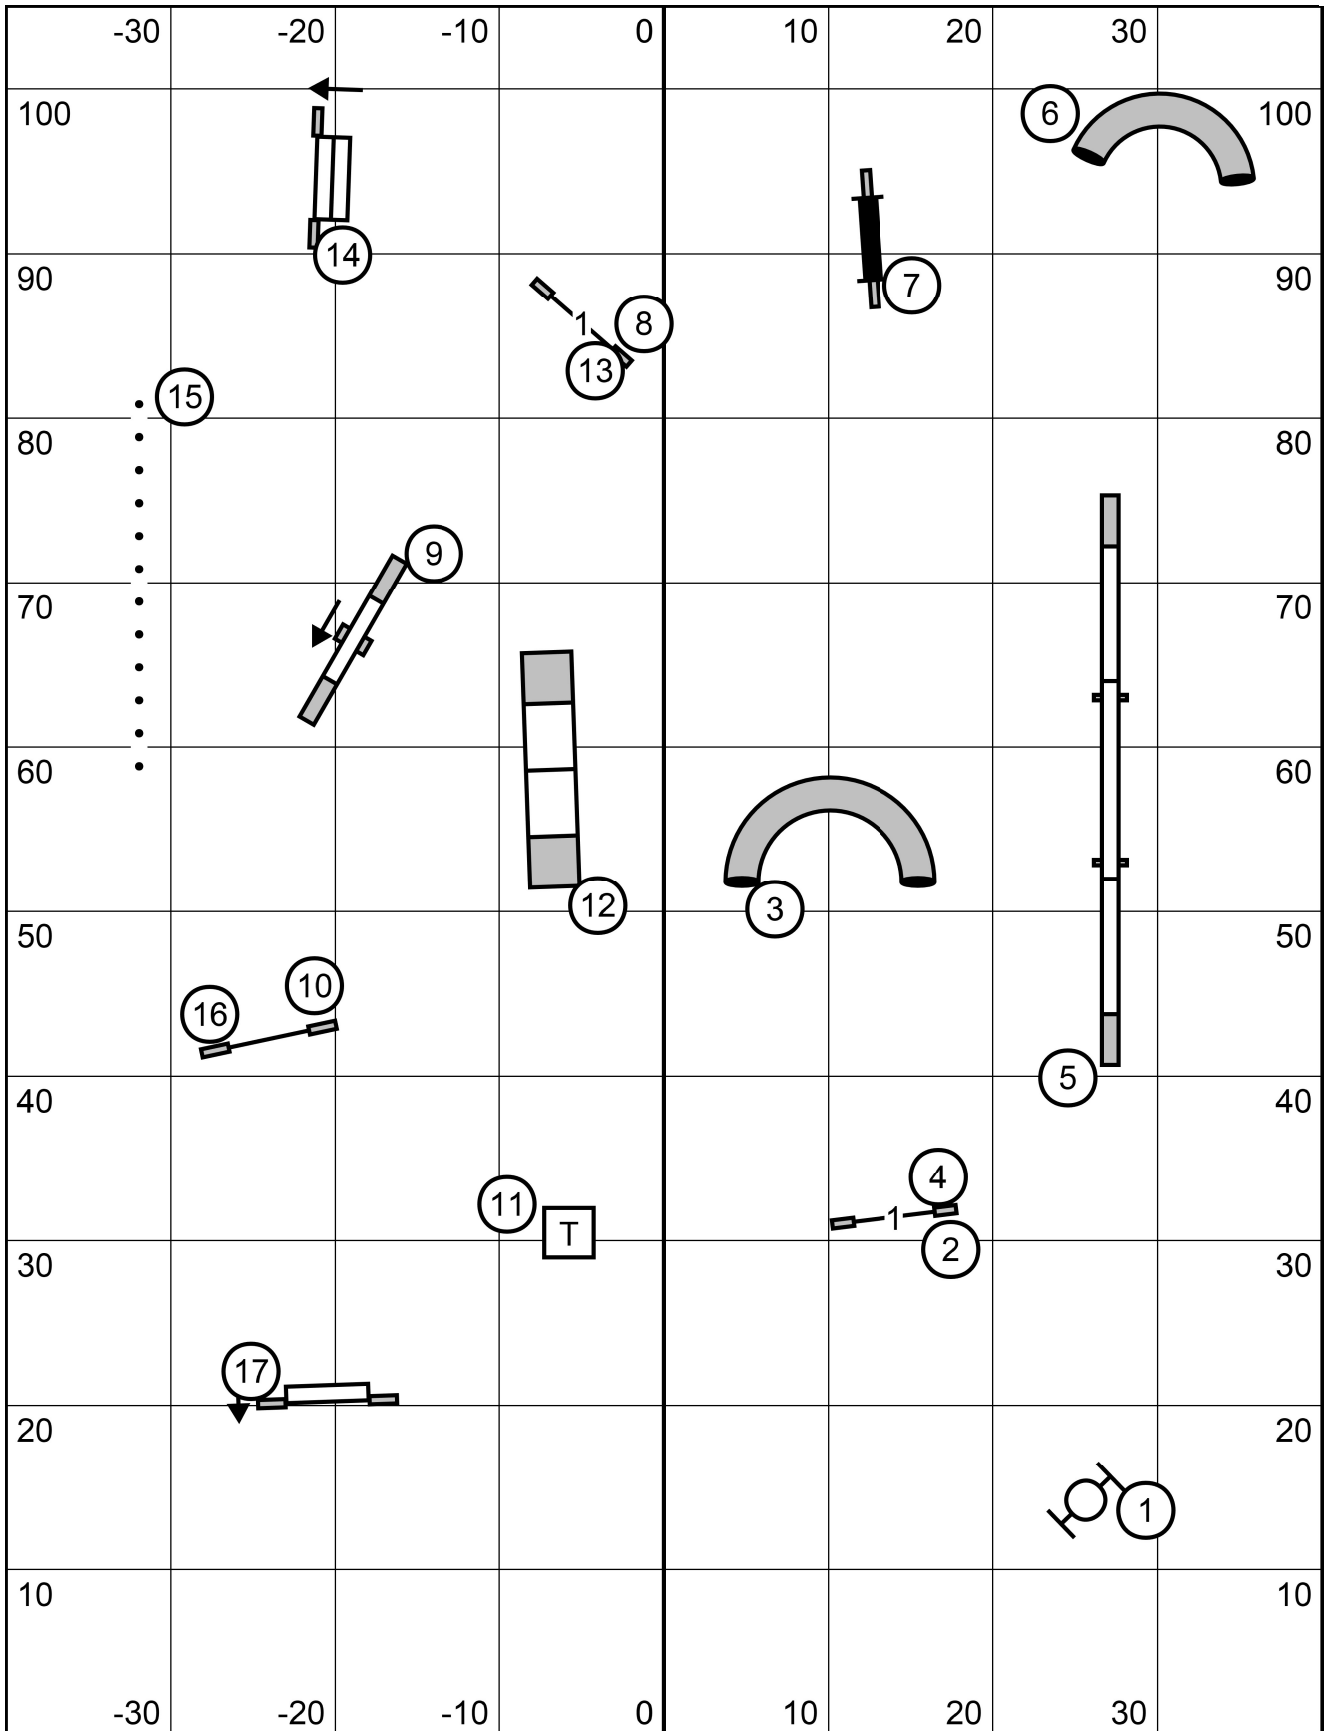

Icelandic Sheepdog Association of America
Open Standard
Saturday November 18, 2023
LaVar Griffin