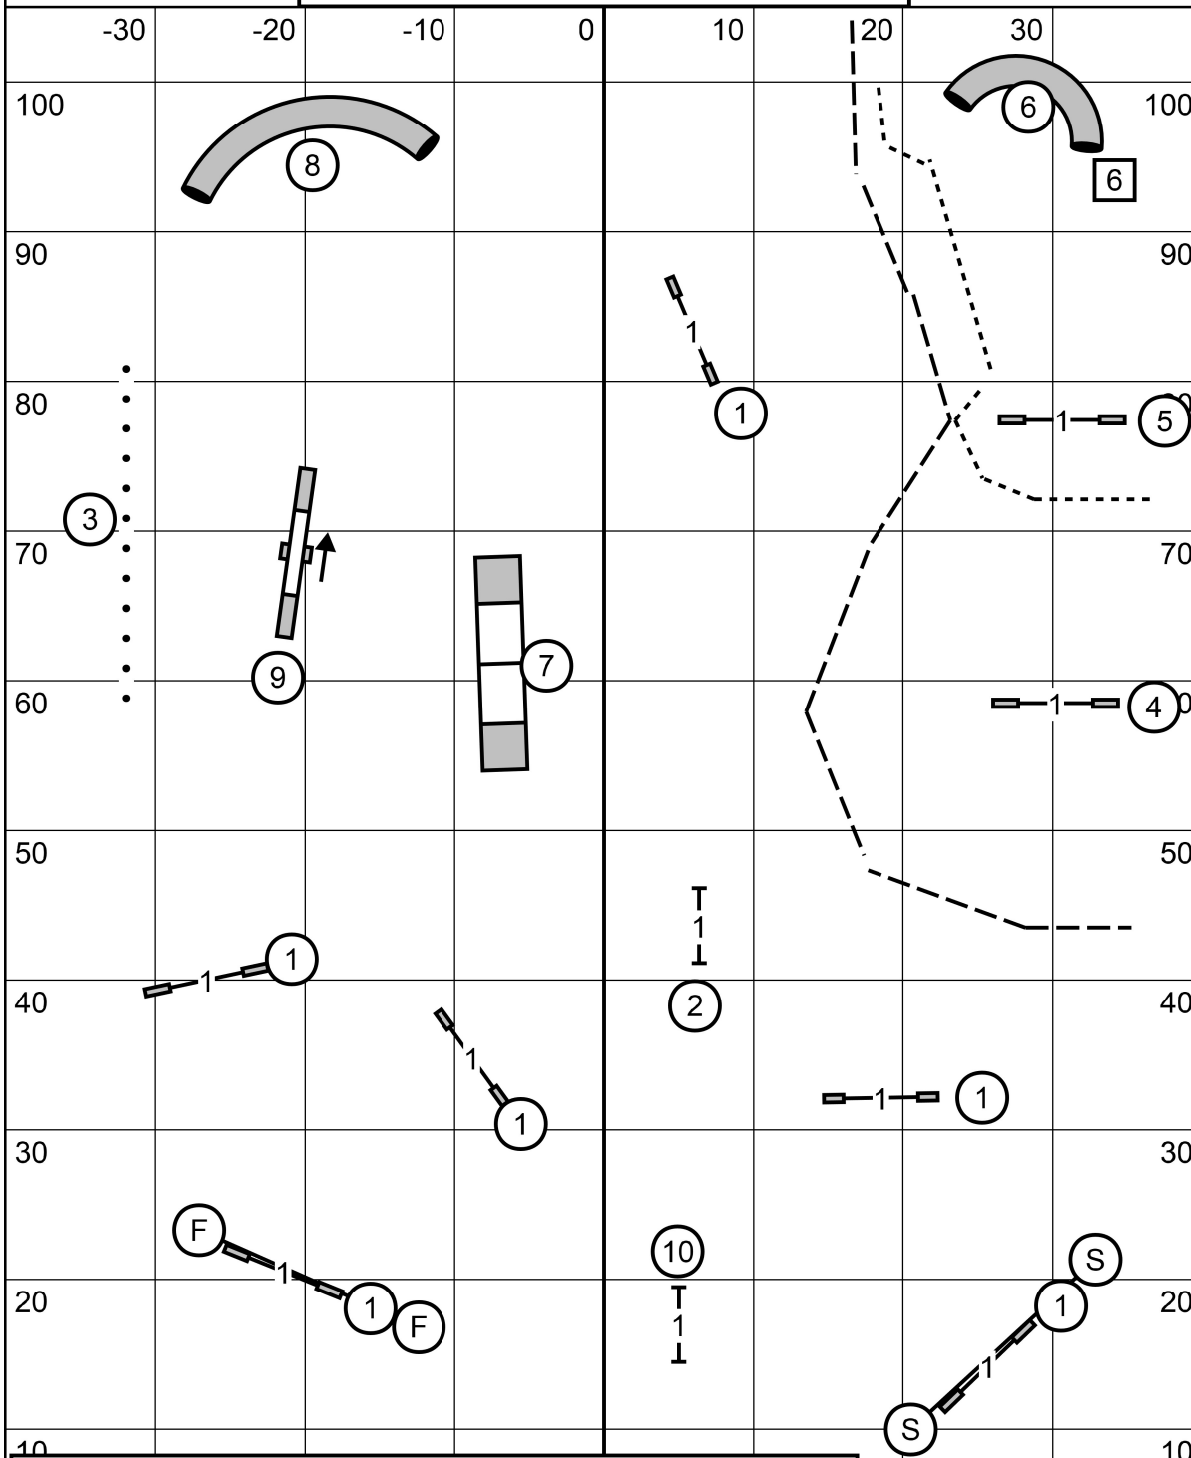

Icelandic Sheepdog Association of America

FAST (All Levels)

Saturday November 18, 2023

LaVar Griffin

FAST Sends

Excellent: 4-5-[6] or [6]-5-4 (Dashed line)

Open: 4-5 or [6]-5 (Dashed line)

Novice: 5-6 or 6-5 (Dotted line)