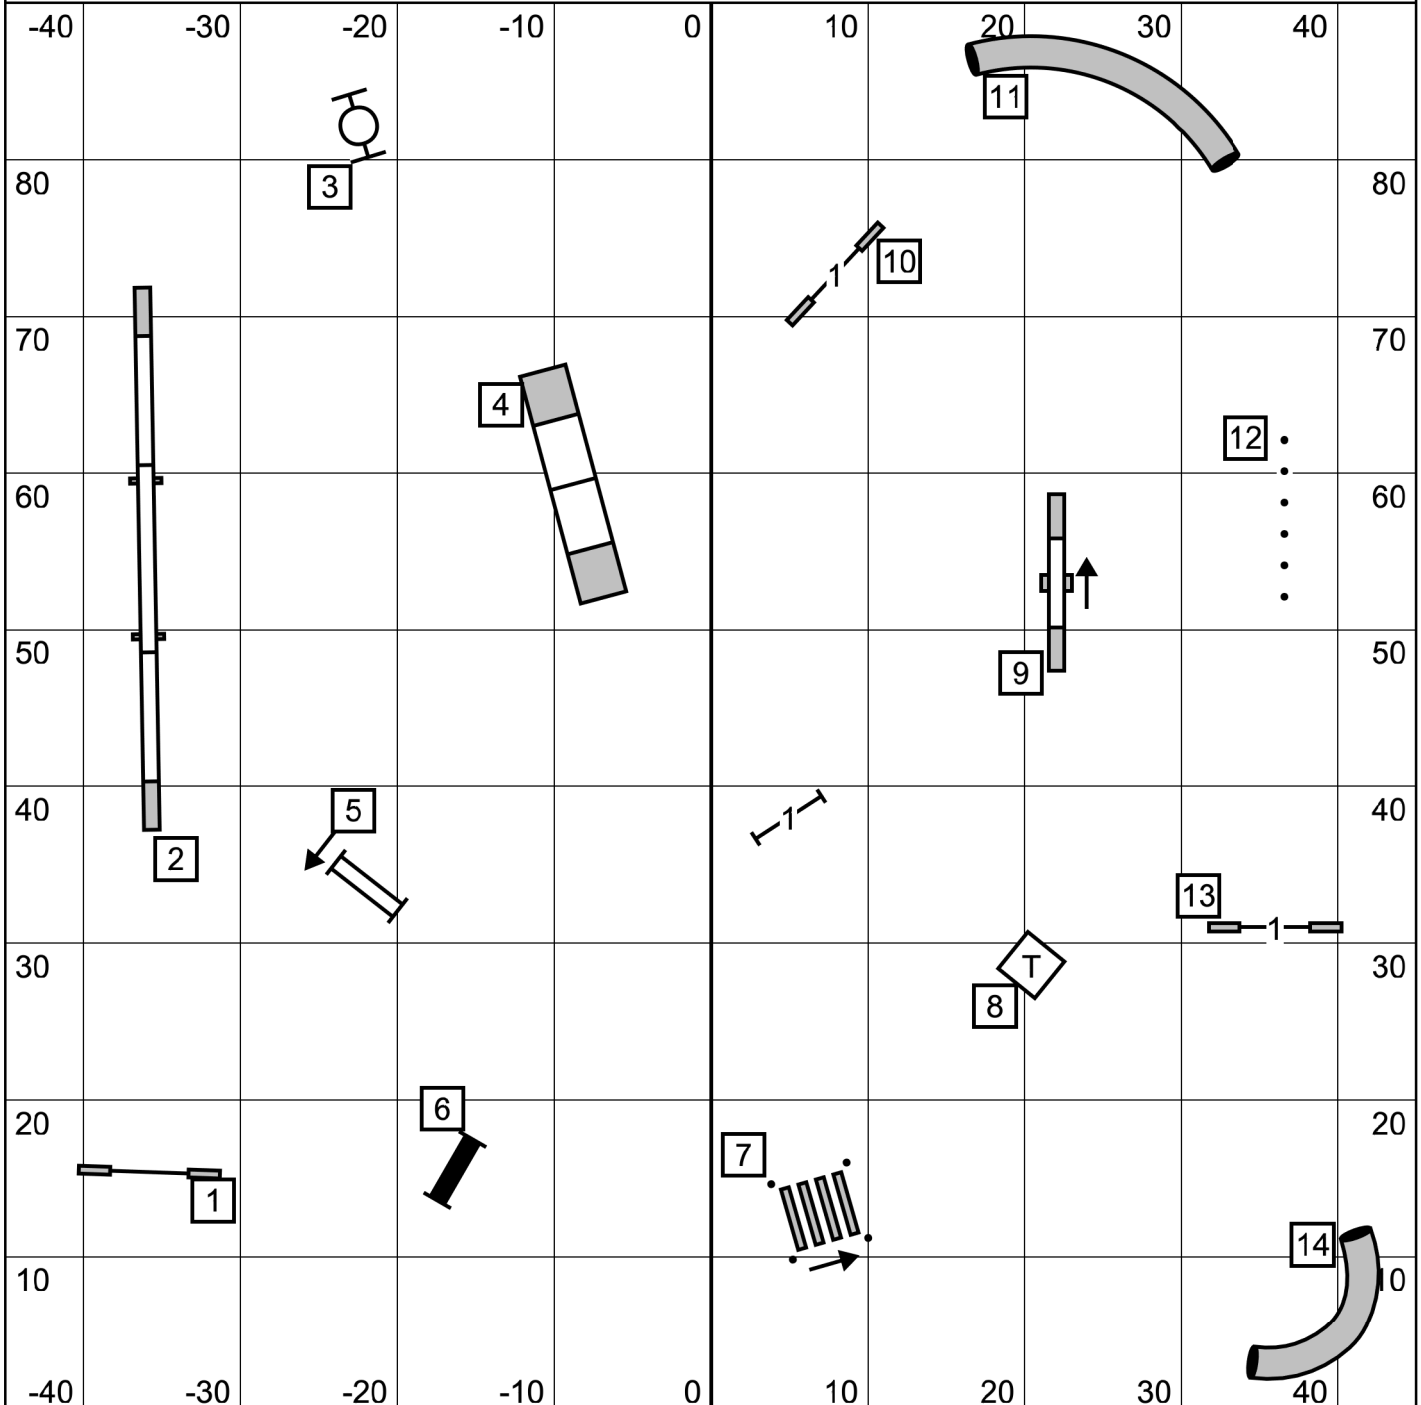

Excellent/ Master Standard

Enter

Exit

Colonial Shetland Sheepdog Club
December 2, 2023
Judge Cheri Tyre-Roberts
90 x 90 turf

Open Standard

Enter

Exit

Colonial Shetland Sheepdog Club
December 2, 2023
Judge Cheri Tyre-Roberts
90 x 90 turf

Novice Standard

Enter

Exit

Colonial Shetland Sheepdog Club
 December 2, 2023
 Judge Cheri Tyre-Roberts
 90 x 90 turf

Premier JWW

Enter

T/S

Exit

Excellent/ Master JWW

Enter

T/S

Exit

Colonial Shetland Sheepdog Club
 December 2, 2023
 Judge Cheri Tyre-Roberts
 90 x 90 turf

Open JWW

Enter

T/S

Exit

Colonial Shetland Sheepdog Club
 December 2, 2023
 Judge Cheri Tyre-Roberts
 90 x 90 turf

Novice JWW

Enter

T/S

Exit

Colonial Shetland Sheepdog Club
 December 2, 2023
 Judge Cheri Tyre-Roberts
 90 x 90 turf