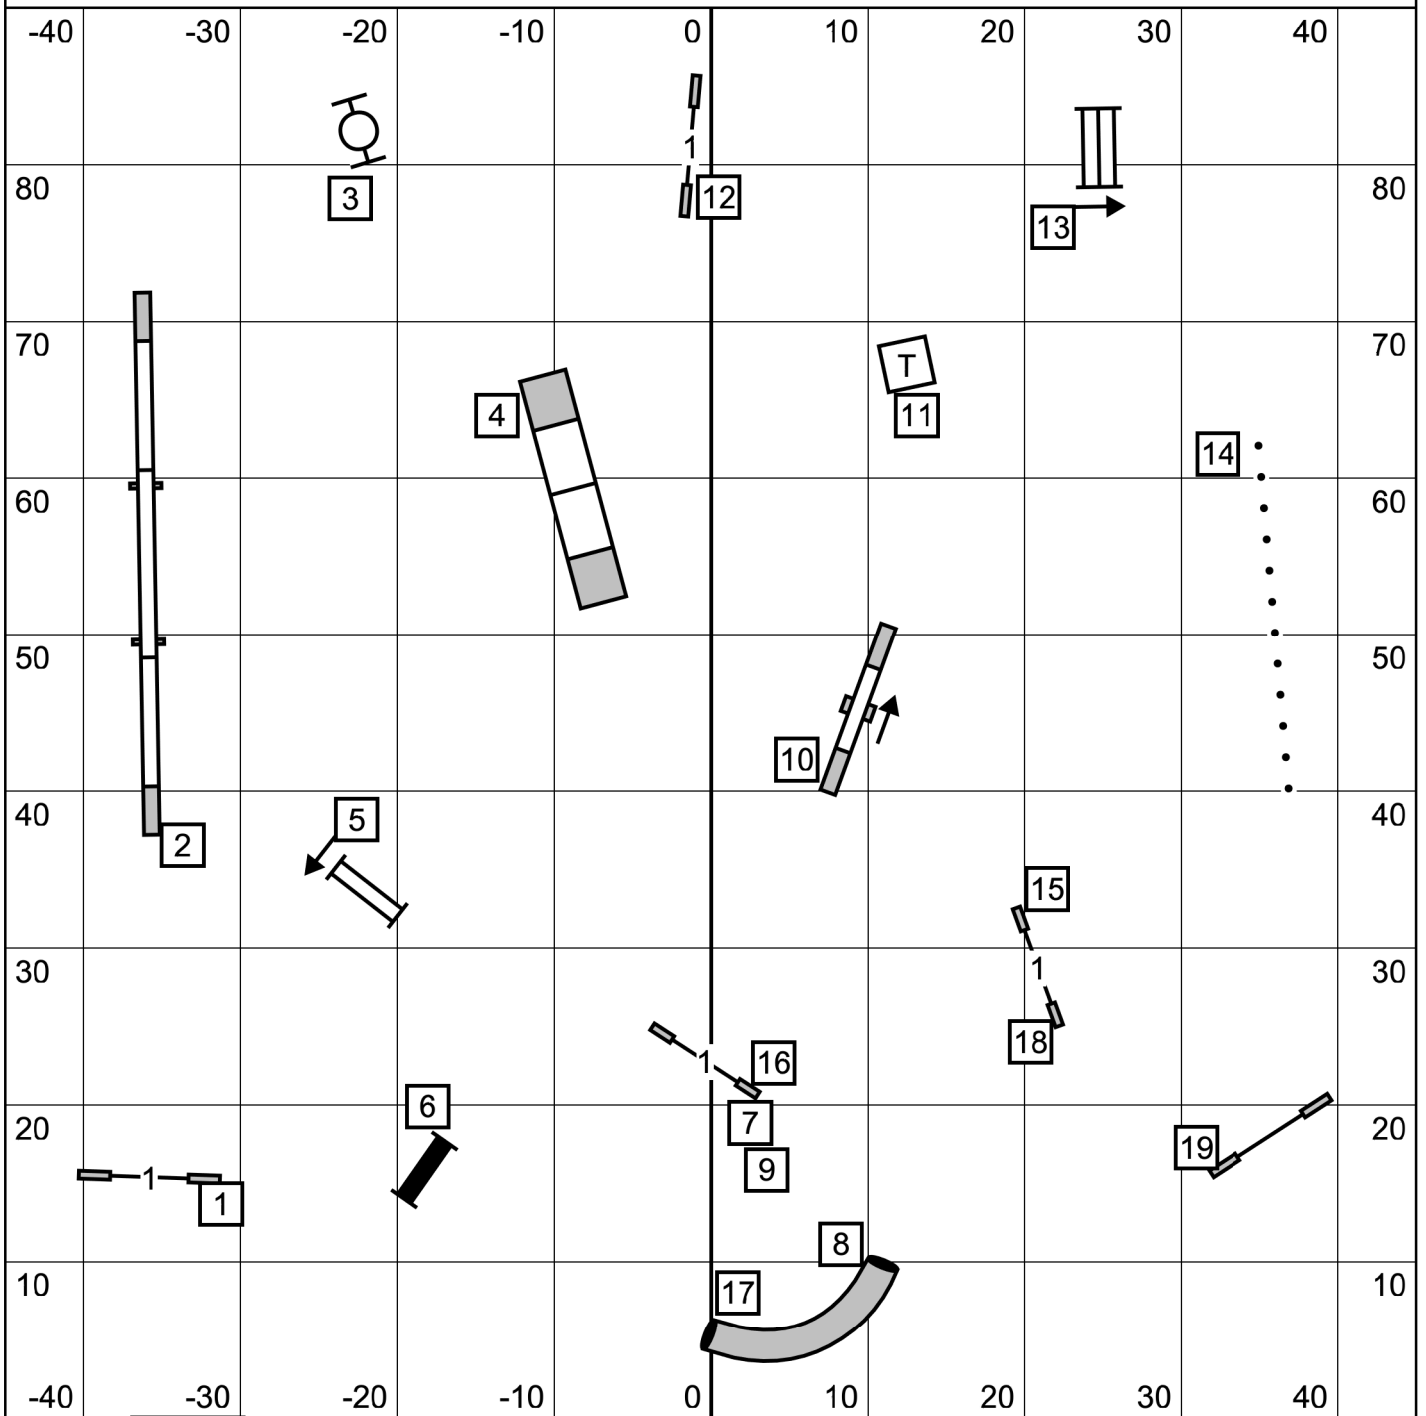

Excellent/ Master Standard

Enter

Exit

Colonial Shetland Sheepdog Club
December 2, 2023
Judge Cheri Tyre-Roberts
90 x 90 turf

Open Standard

Enter

Exit

Colonial Shetland Sheepdog Club
December 2, 2023
Judge Cheri Tyre-Roberts
90 x 90 turf

Novice Standard

Enter

Exit

Colonial Shetland Sheepdog Club
 December 2, 2023
 Judge Cheri Tyre-Roberts
 90 x 90 turf

Premier JWW

Enter

T/S

Exit

Excellent/ Master JWW

Enter

T/S

Exit

Colonial Shetland Sheepdog Club
 December 2, 2023
 Judge Cheri Tyre-Roberts
 90 x 90 turf

Open JWW

Enter

T/S

Exit

Colonial Shetland Sheepdog Club
 December 2, 2023
 Judge Cheri Tyre-Roberts
 90 x 90 turf

Novice JWW

Enter

T/S

Exit

Colonial Shetland Sheepdog Club
 December 2, 2023
 Judge Cheri Tyre-Roberts
 90 x 90 turf