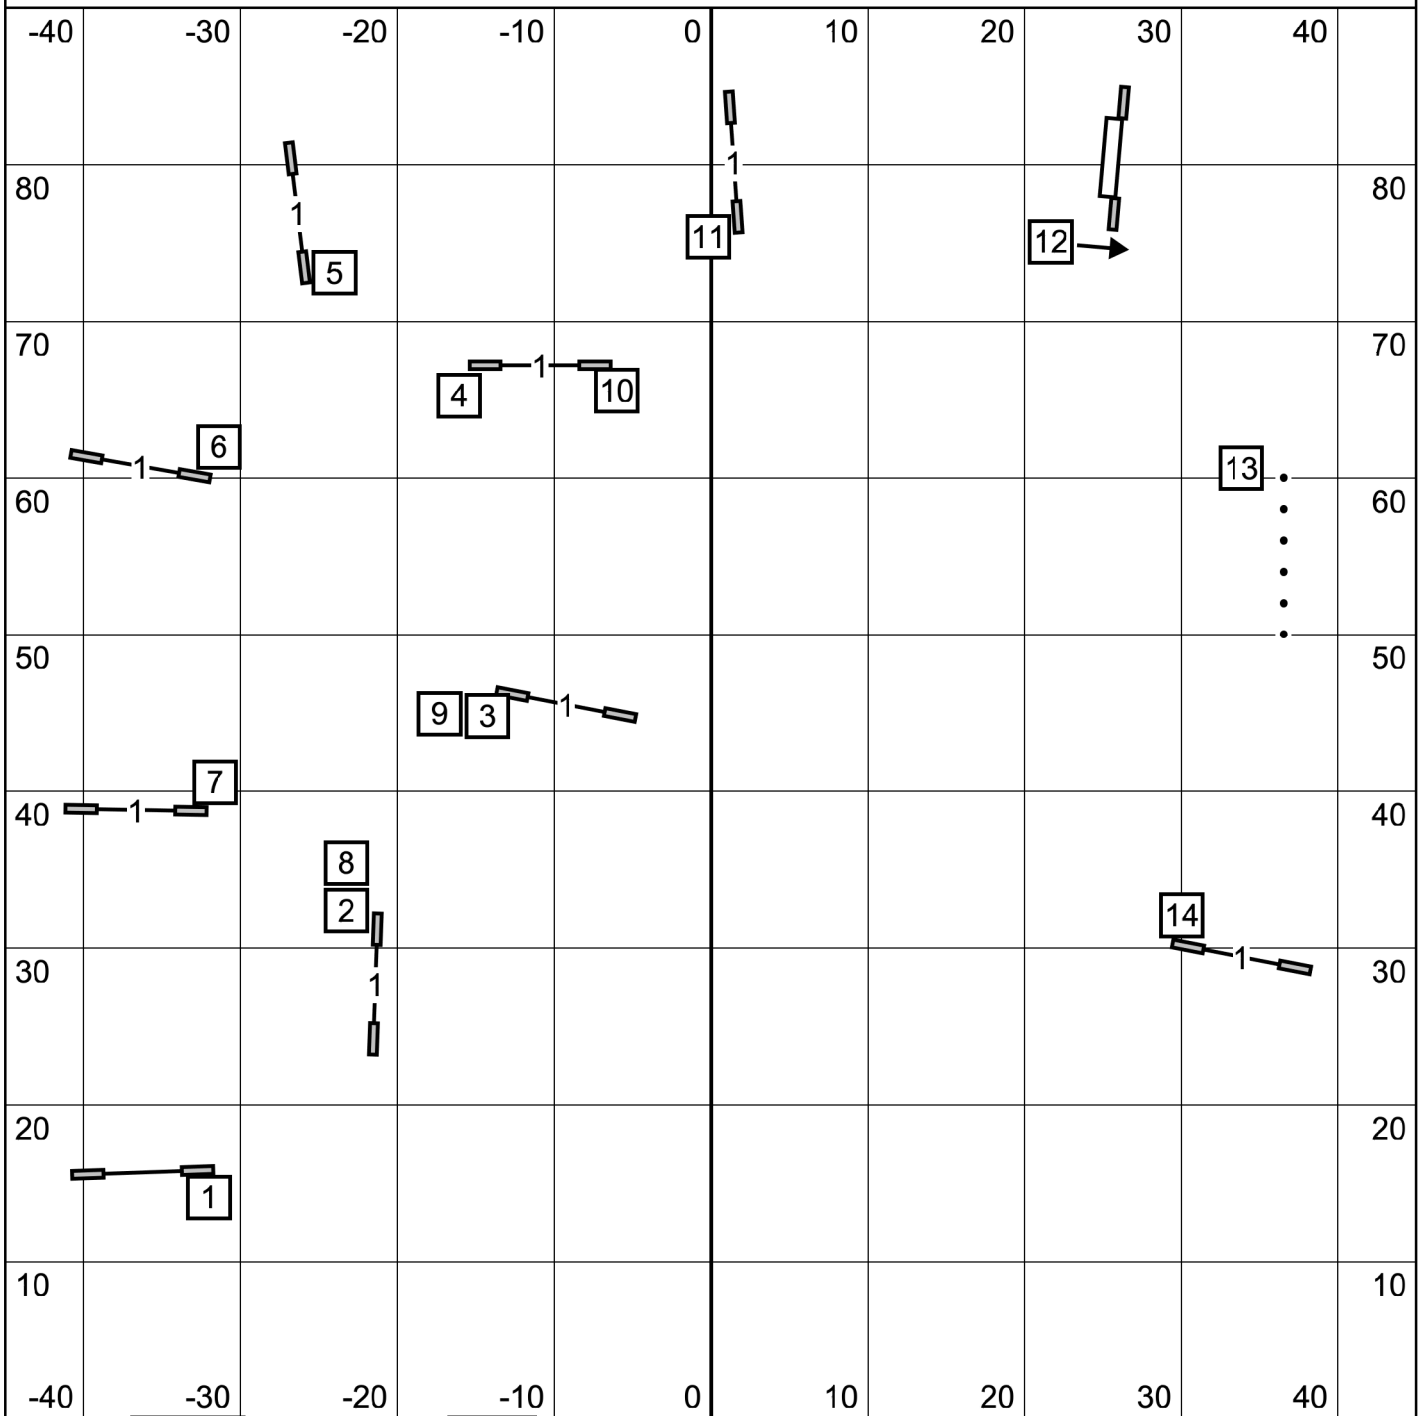

Excellent/ Master JWW

Enter

T/S

Exit

Colonial Shetland Sheepdog Club
 December 2, 2023
 Judge Cheri Tyre-Roberts
 90 x 90 turf

Open JWW

Enter

T/S

Exit

Colonial Shetland Sheepdog Club
 December 2, 2023
 Judge Cheri Tyre-Roberts
 90 x 90 turf

Novice JWW

Enter

T/S

Exit

Colonial Shetland Sheepdog Club
 December 2, 2023
 Judge Cheri Tyre-Roberts
 90 x 90 turf