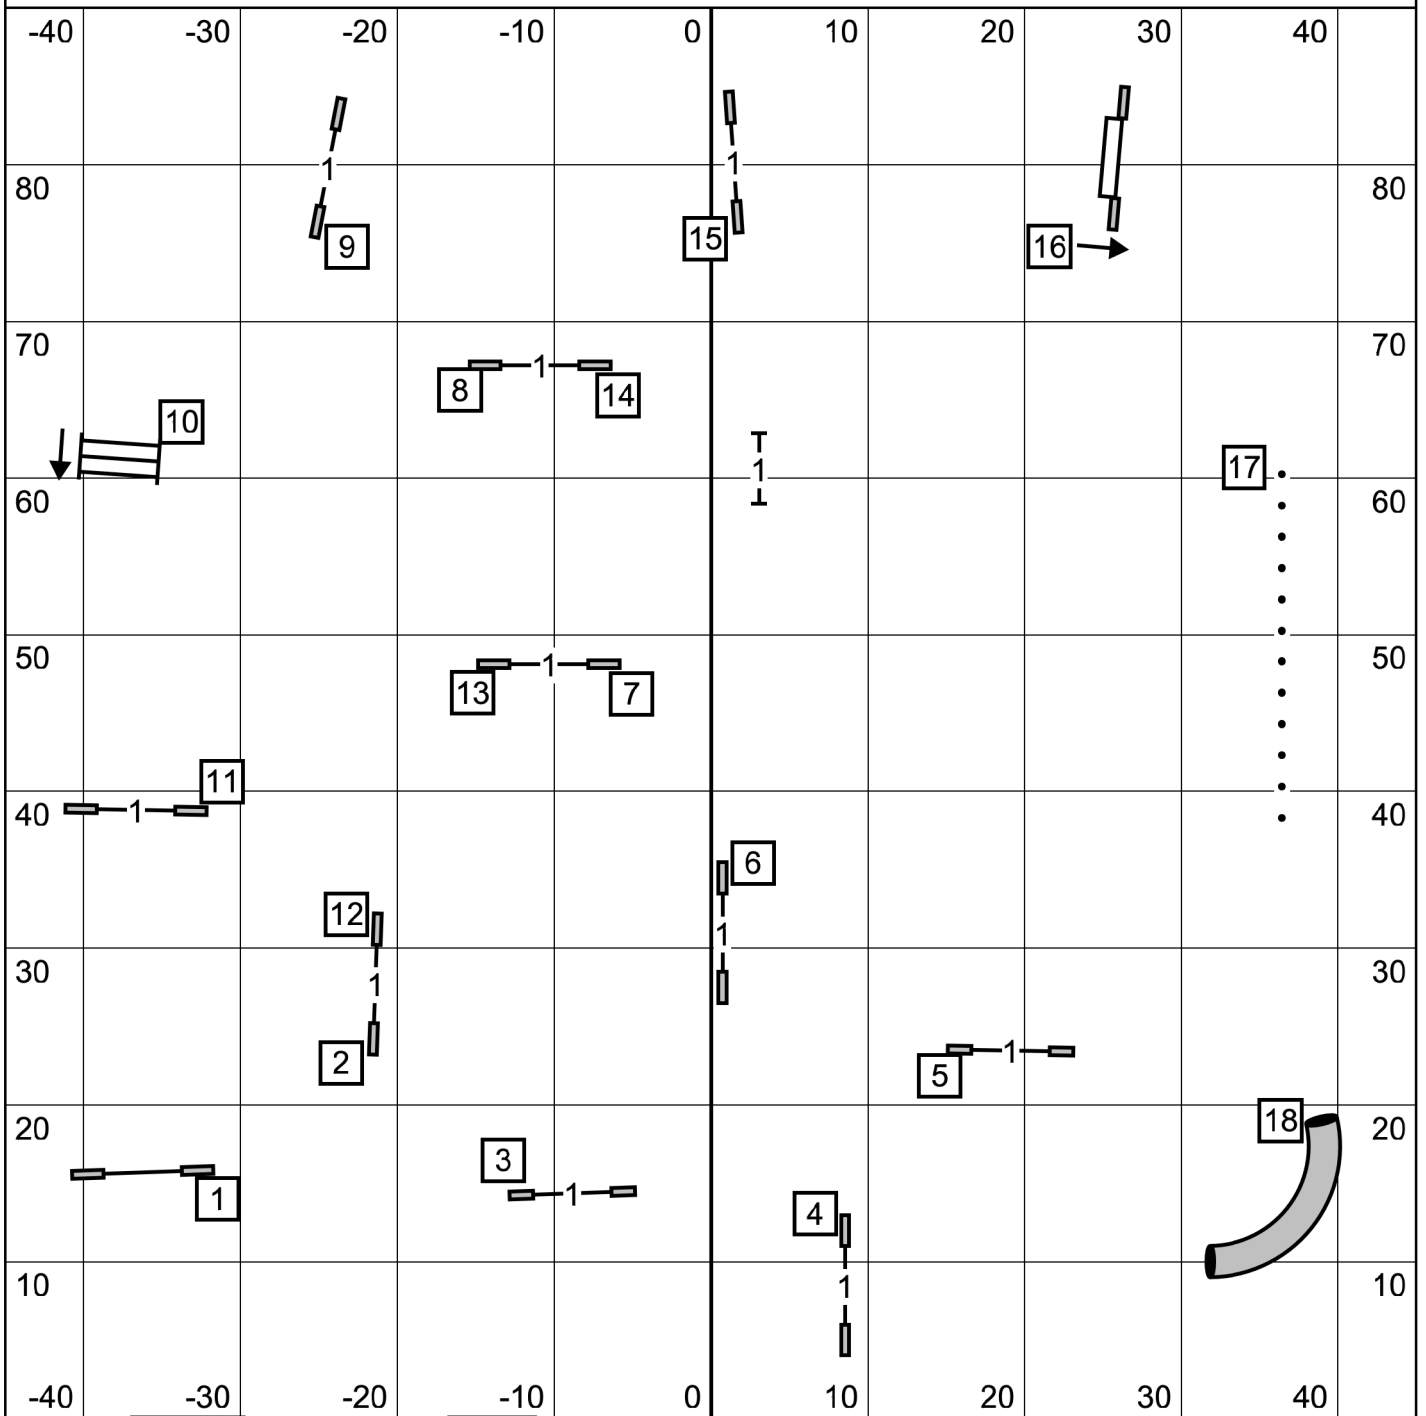

Novice Standard

Enter

Exit

Colonial Shetland Sheepdog Club
 December 2, 2023
 Judge Cheri Tyre-Roberts
 90 x 90 turf

Premier JWW

Enter

T/S

Exit

Excellent/ Master JWW

Enter

T/S

Exit

Colonial Shetland Sheepdog Club
 December 2, 2023
 Judge Cheri Tyre-Roberts
 90 x 90 turf

Open JWW

Enter

T/S