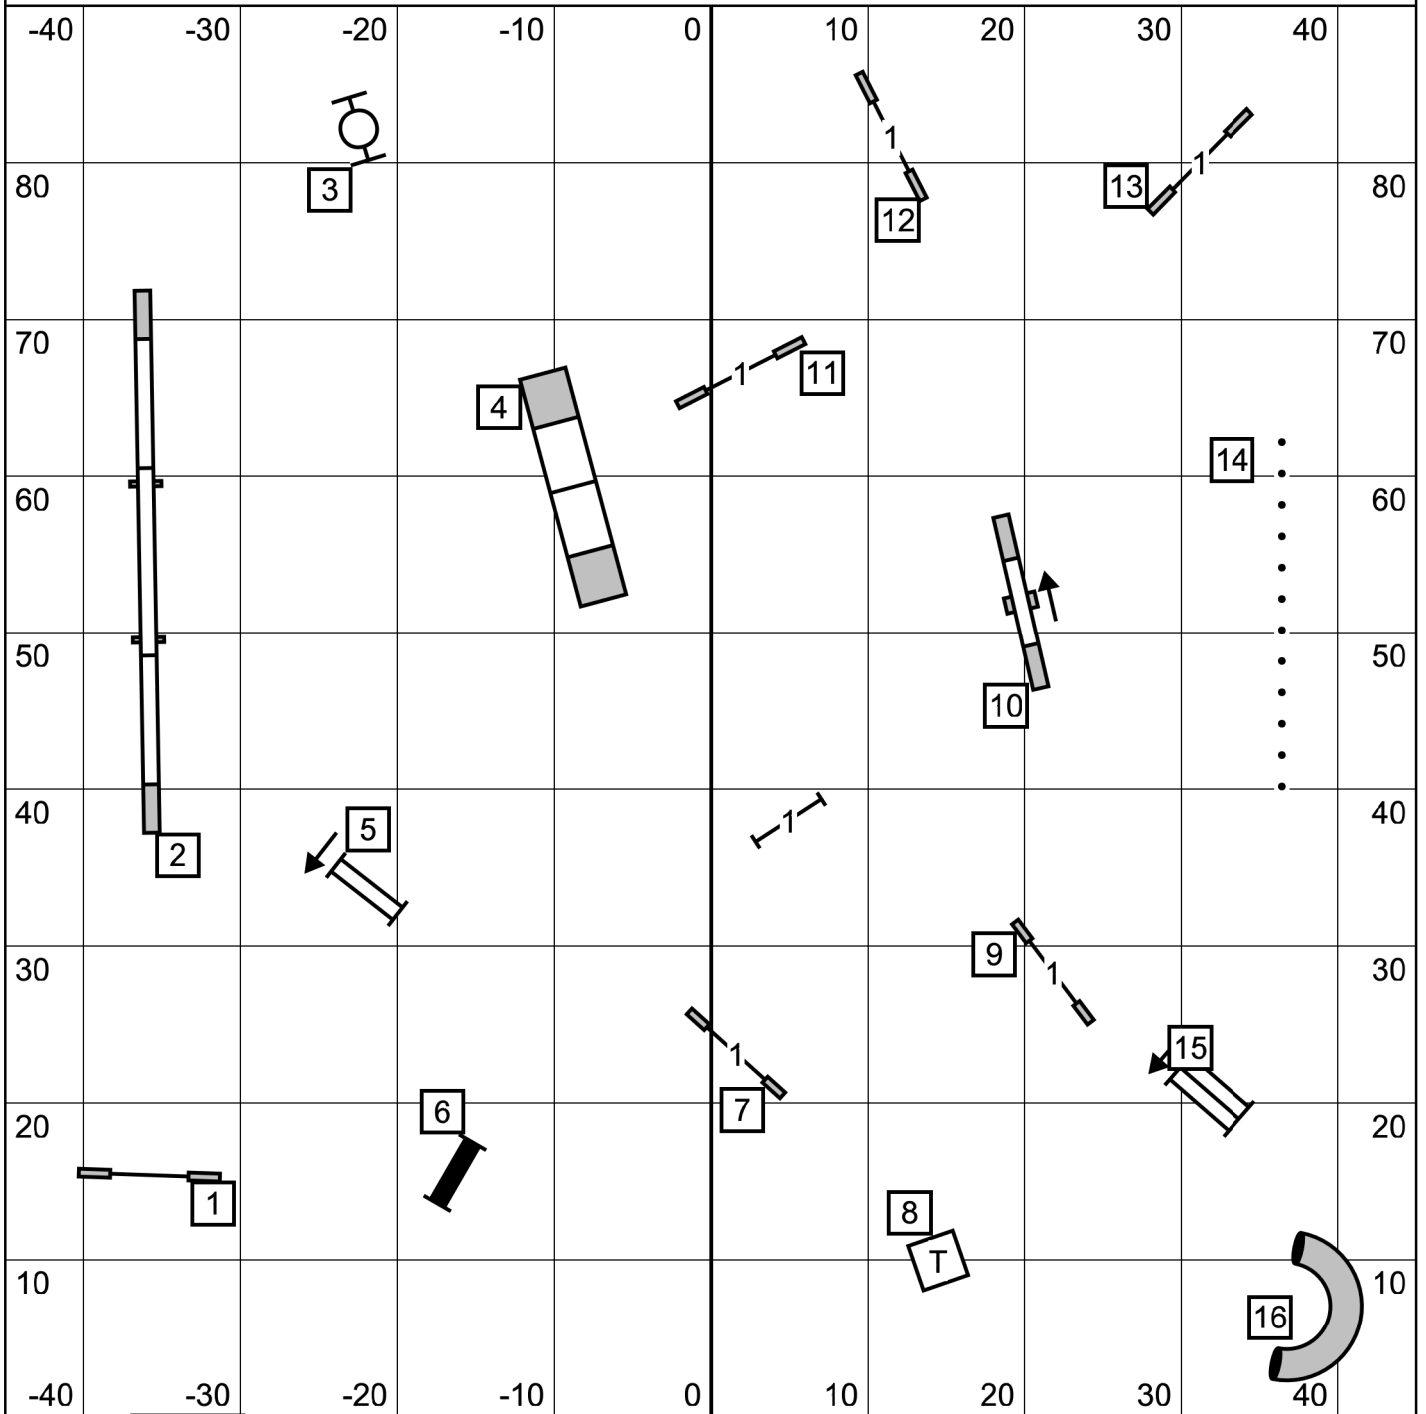

Excellent/ Master Standard

Enter

Exit

Colonial Shetland Sheepdog Club
December 2, 2023
Judge Cheri Tyre-Roberts
90 x 90 turf

Open Standard

Enter

Exit

Colonial Shetland Sheepdog Club
December 2, 2023
Judge Cheri Tyre-Roberts
90 x 90 turf

Novice Standard

Enter

Exit

Colonial Shetland Sheepdog Club
 December 2, 2023
 Judge Cheri Tyre-Roberts
 90 x 90 turf

Premier JWW

Enter

T/S

Exit

Excellent/ Master JWW

Enter

T/S

Exit

Colonial Shetland Sheepdog Club
 December 2, 2023
 Judge Cheri Tyre-Roberts
 90 x 90 turf

Open JWW

Enter

T/S

Exit

Colonial Shetland Sheepdog Club
 December 2, 2023
 Judge Cheri Tyre-Roberts
 90 x 90 turf

Novice JWW

Enter

T/S

Exit

Colonial Shetland Sheepdog Club
 December 2, 2023
 Judge Cheri Tyre-Roberts
 90 x 90 turf