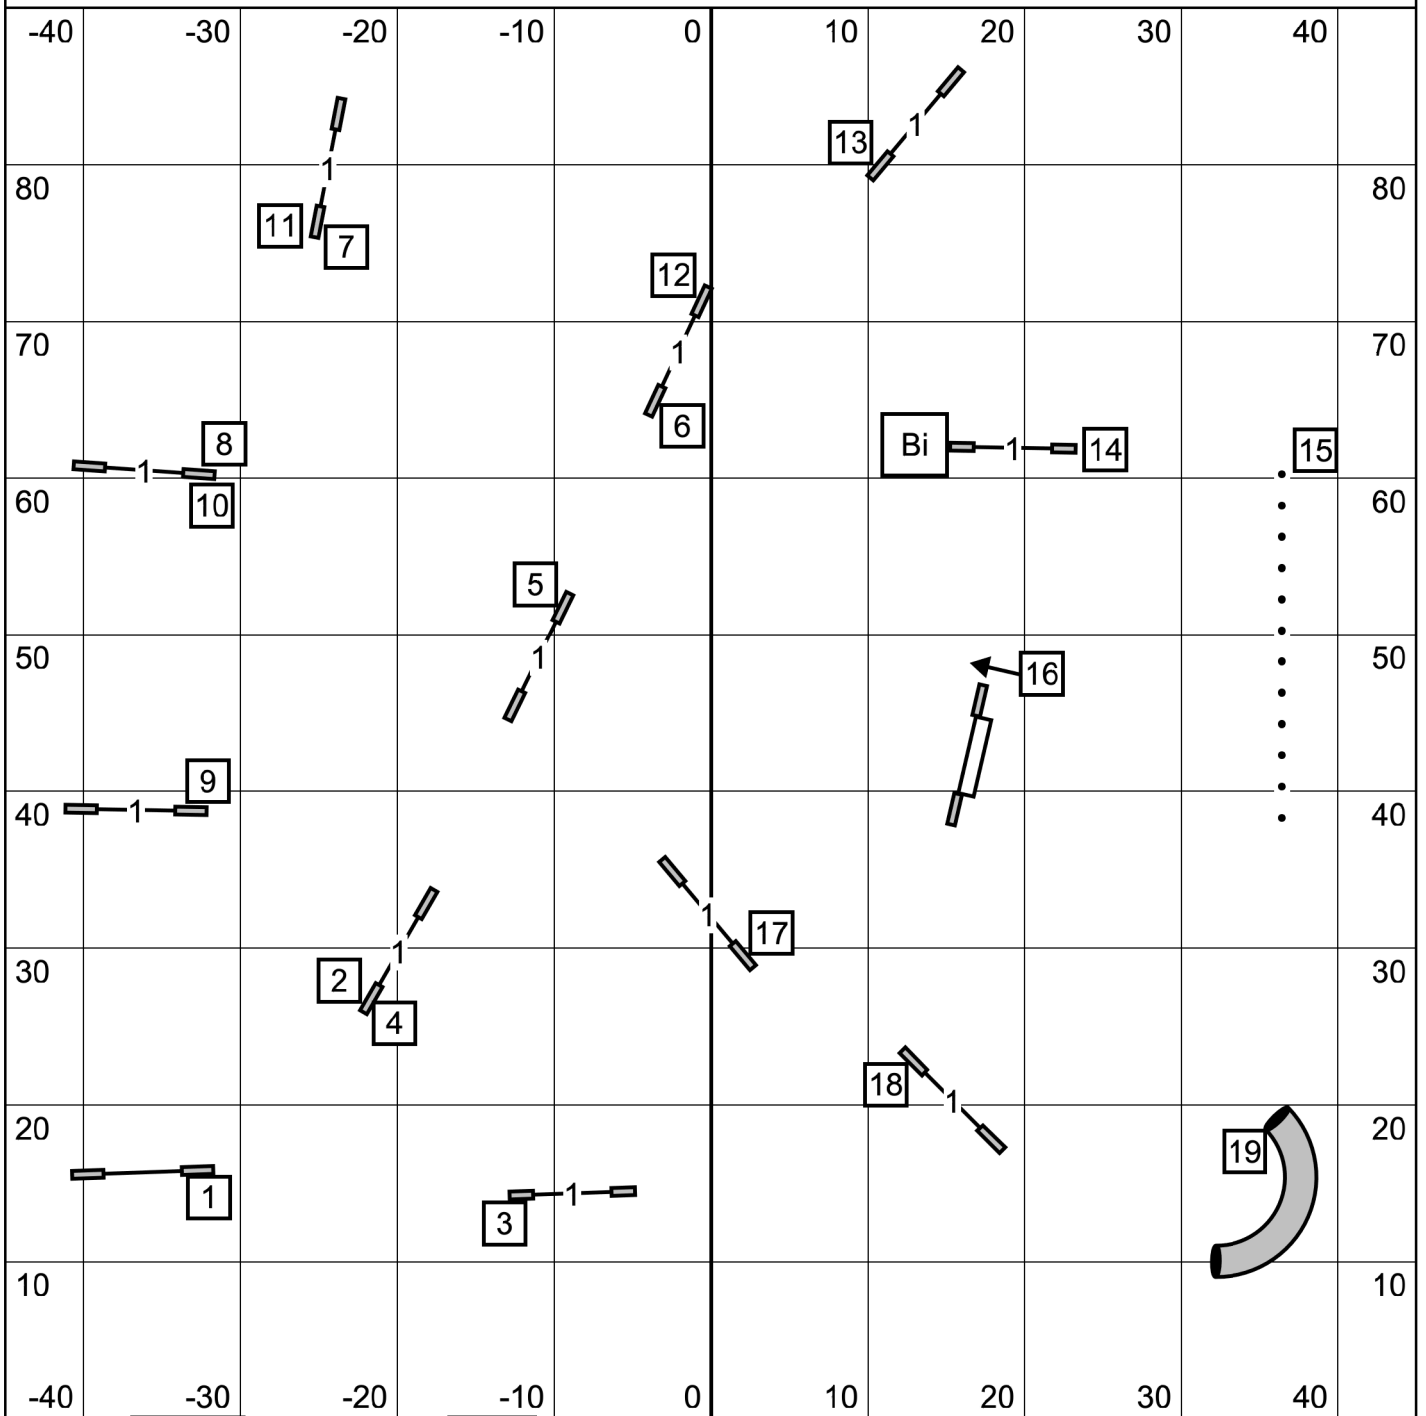

Novice Standard

Enter

Exit

Colonial Shetland Sheepdog Club
 December 2, 2023
 Judge Cheri Tyre-Roberts
 90 x 90 turf

Premier JWW

Enter

T/S

Exit

Colonial Shetland Sheepdog Club
 December 2, 2023
 Judge Cheri Tyre-Roberts
 90 x 90 turf

Premier JWW Course Time-MCT 55	
55 sec-4P	53 sec- 8P
50 sec- 8", 12P	51 sec-20P
48 sec-12"	47sec-16P
46 sec-24"	45 sec-16"
42 sec-20"	

Excellent/ Master JWW

Enter

T/S

Exit

Colonial Shetland Sheepdog Club
 December 2, 2023
 Judge Cheri Tyre-Roberts
 90 x 90 turf

Open JWW

Enter

T/S

Exit

Colonial Shetland Sheepdog Club
 December 2, 2023
 Judge Cheri Tyre-Roberts
 90 x 90 turf

Novice JWW

Enter

T/S

Exit

Colonial Shetland Sheepdog Club
 December 2, 2023
 Judge Cheri Tyre-Roberts
 90 x 90 turf