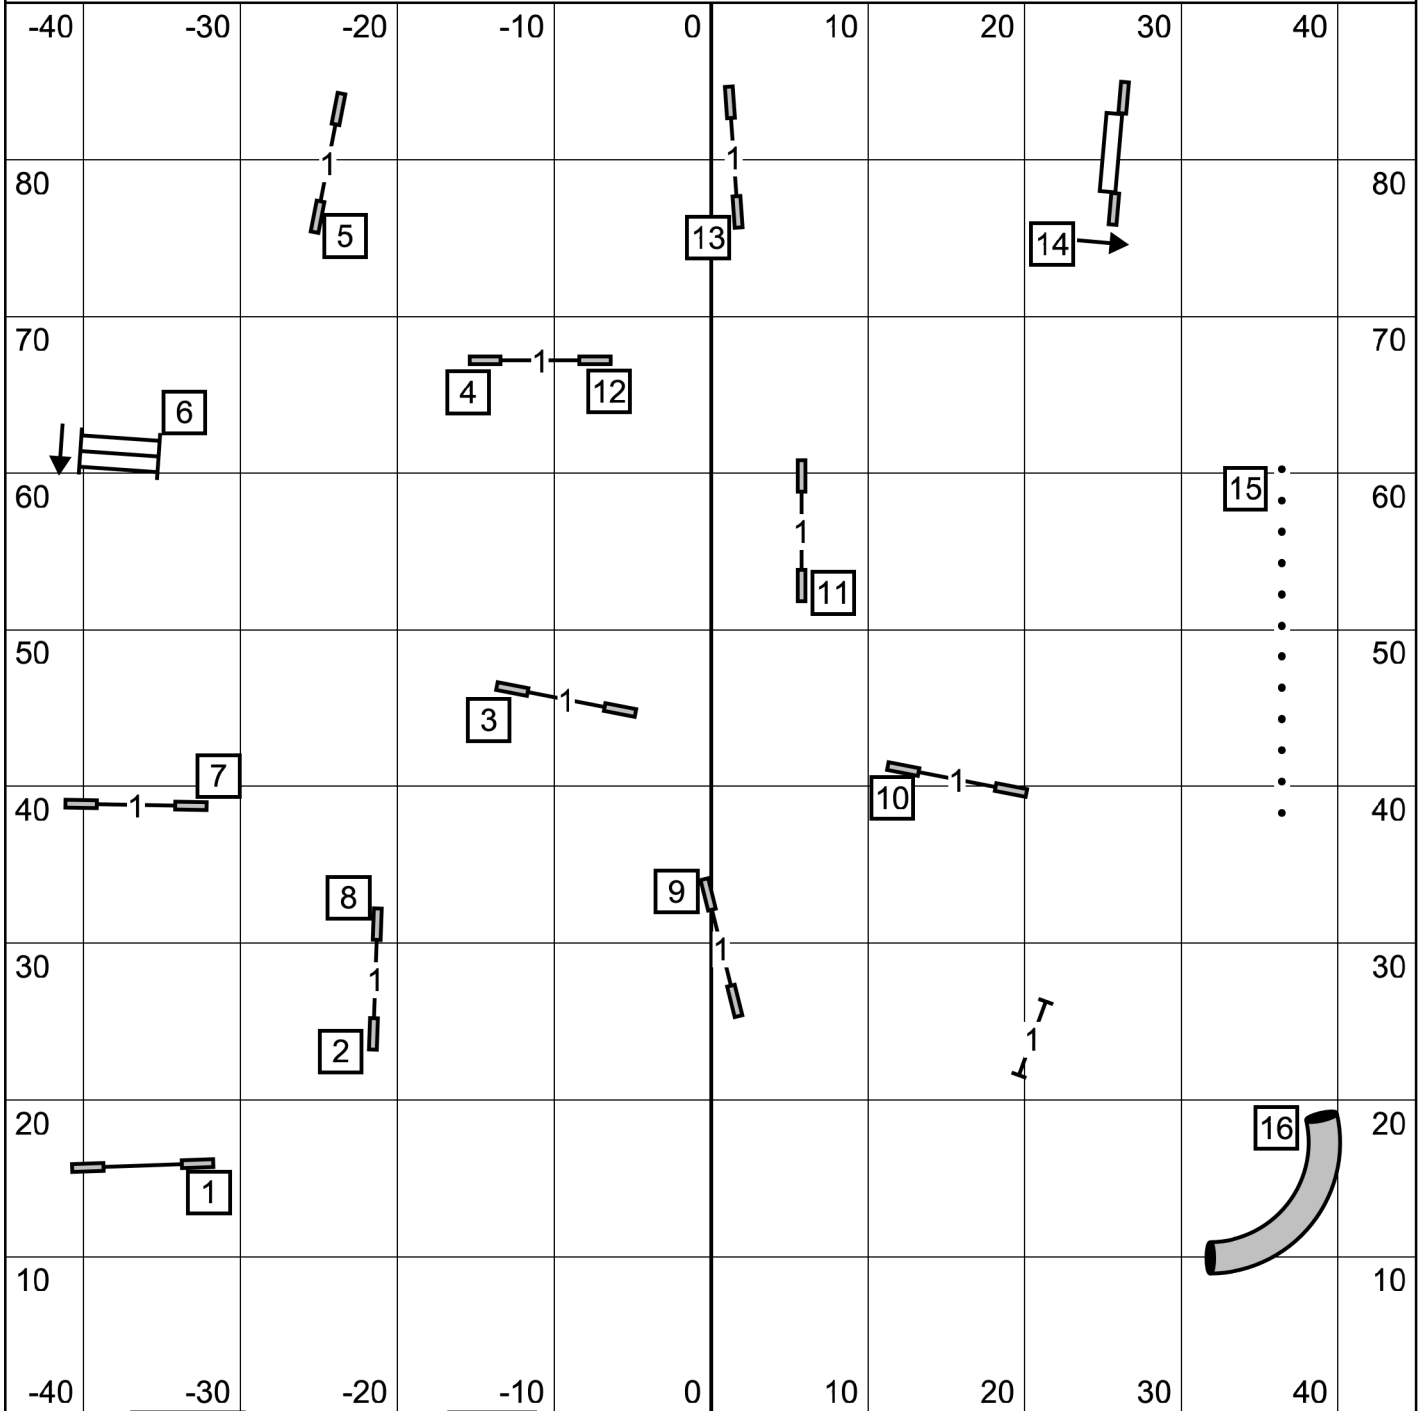

Excellent/ Master JWW

Enter

T/S

Exit

Colonial Shetland Sheepdog Club
 December 2, 2023
 Judge Cheri Tyre-Roberts
 90 x 90 turf

Open JWW

Enter

T/S

Exit

Colonial Shetland Sheepdog Club
 December 2, 2023
 Judge Cheri Tyre-Roberts
 90 x 90 turf

Novice JWW

Enter

T/S

Exit

Colonial Shetland Sheepdog Club
 December 2, 2023
 Judge Cheri Tyre-Roberts
 90 x 90 turf