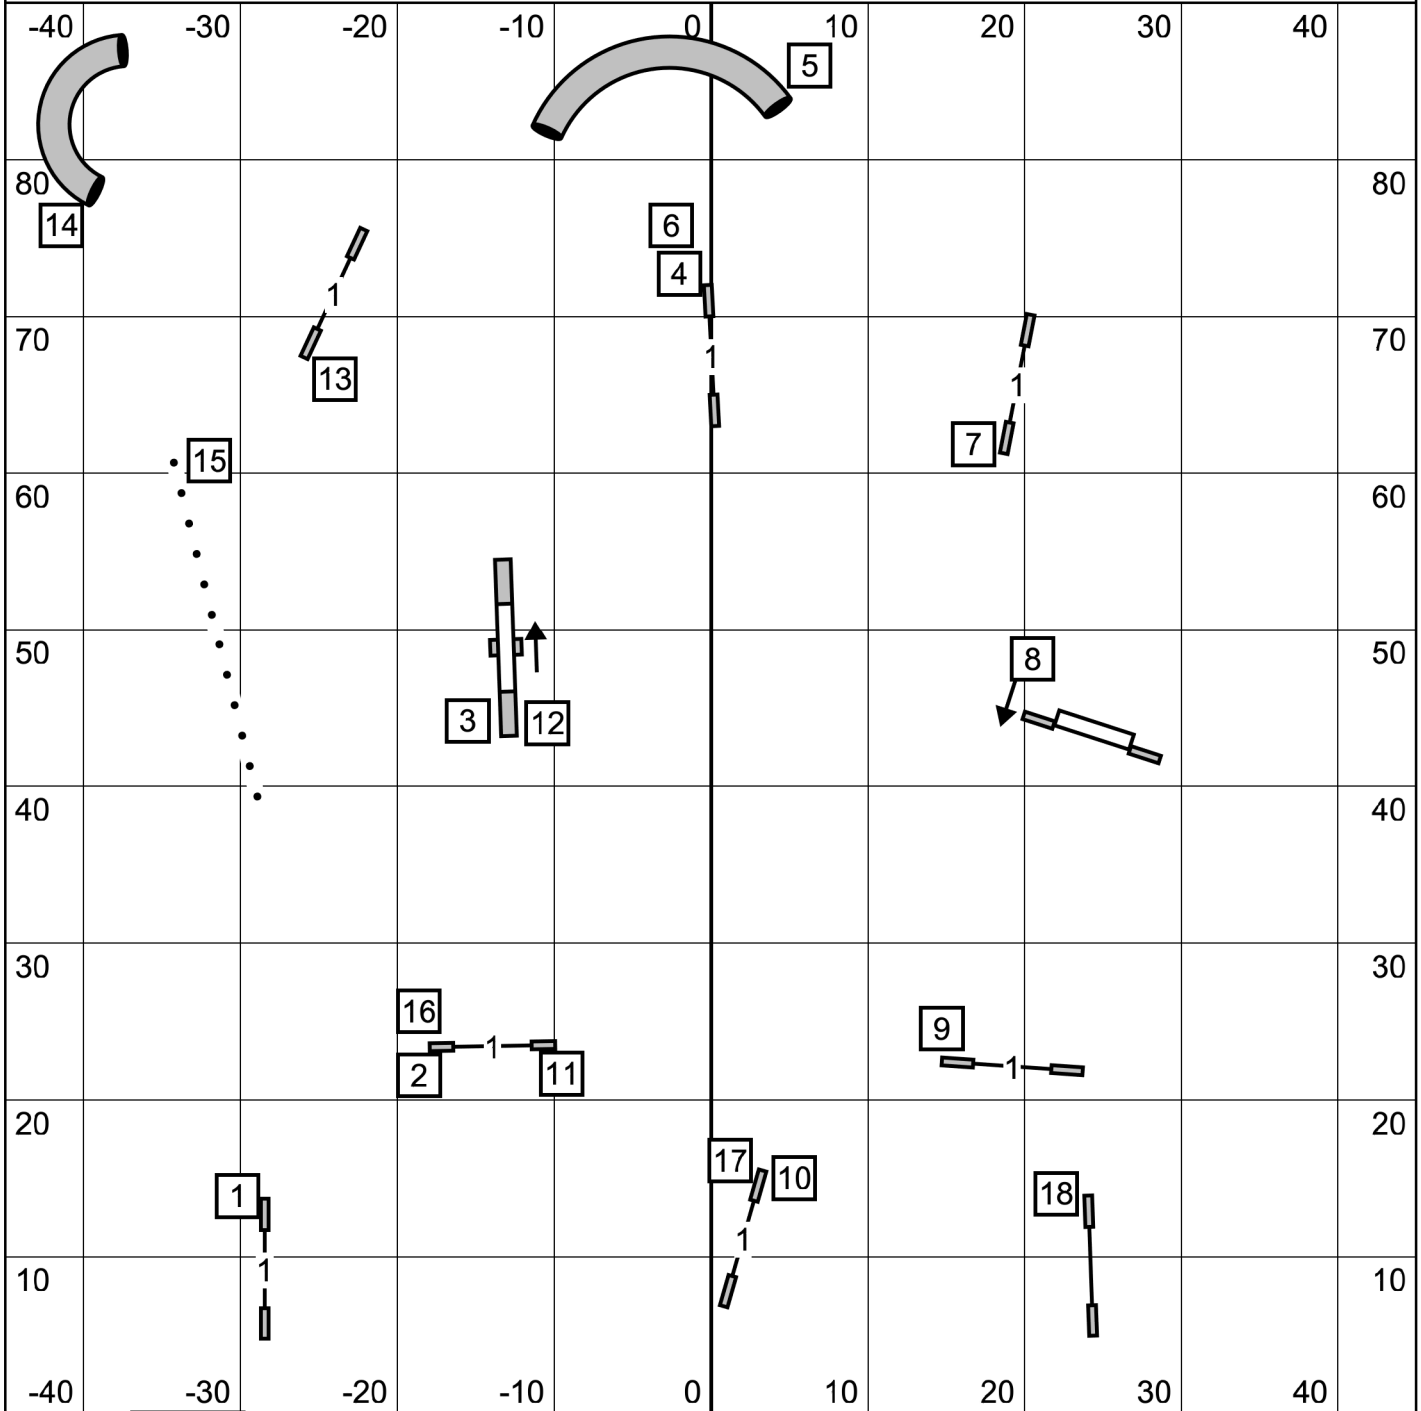

Excellent/ Master JWW

Enter

Exit

Colonial Shetland Sheepdog Club
December 3, 2023
Judge Cheri Tyre-Roberts
90 x 90 turf

Novice JWW

Enter

Exit

Colonial Shetland Sheepdog Club
December 3, 2023
Judge Cheri Tyre-Roberts
90 x 90 turf

Time 2 Beat

Enter

Colonial Shetland Sheepdog Club
 December 3, 2023
 Judge Cheri Tyre-Roberts
 90 x 90 turf

Exit

Time 2 Beat MCT
 60 sec-4", 8", 12"
 55 sec-16"
 50 sec-20", 24"

Excellent/ Master Standard

Enter

T/S

Exit

Colonial Shetland Sheepdog Club
 December 3, 2023
 Judge Cheri Tyre-Roberts
 90 x 90 turf

Open Standard

Enter

T/S

Exit

Colonial Shetland Sheepdog Club
 December 3, 2023
 Judge Cheri Tyre-Roberts
 90 x 90 turf

Novice Standard

Enter

T/S

Exit

Colonial Shetland Sheepdog Club
 December 3, 2023
 Judge Cheri Tyre-Roberts
 90 x 90 turf