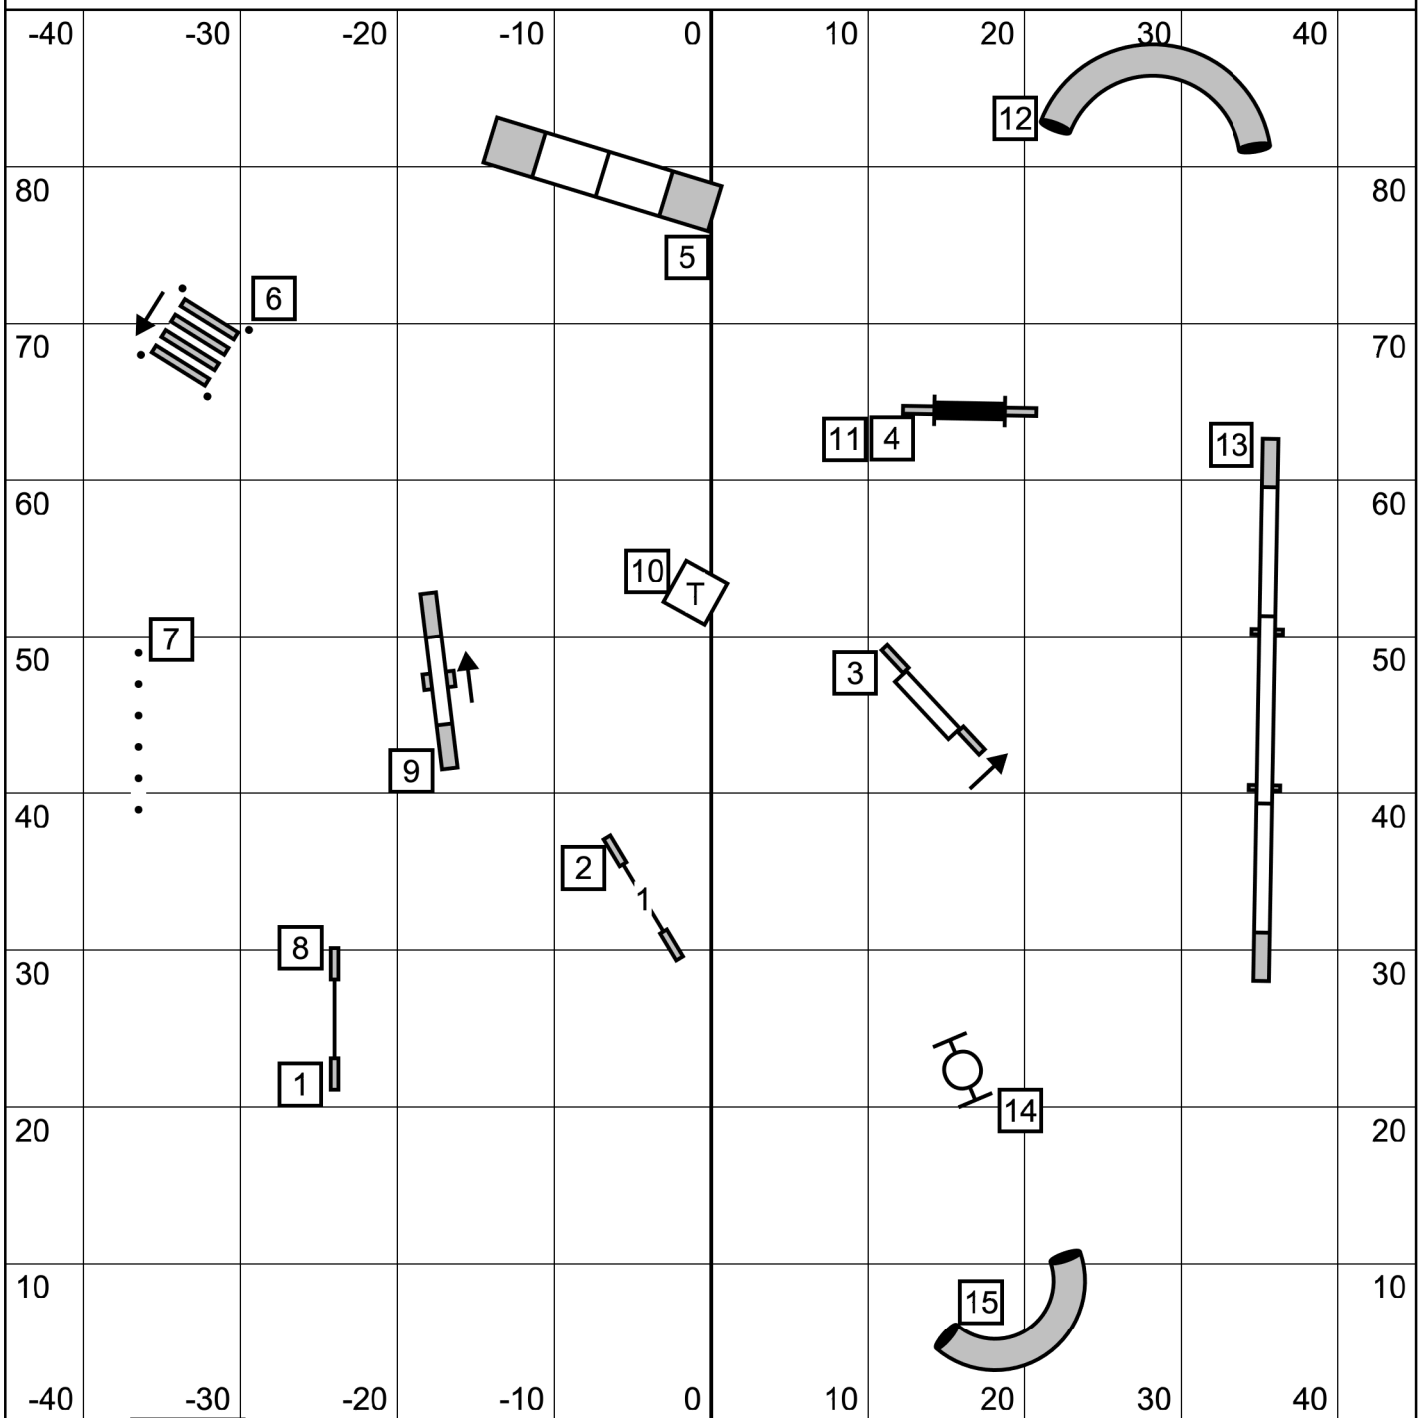

T/S

Exit

Colonial Shetland Sheepdog Club
 December 3, 2023
 Judge Cheri Tyre-Roberts
 90 x 90 turf

Open Standard

Enter

T/S

Exit

Colonial Shetland Sheepdog Club
 December 3, 2023
 Judge Cheri Tyre-Roberts
 90 x 90 turf

Novice Standard

Enter

T/S

Exit

Colonial Shetland Sheepdog Club
 December 3, 2023
 Judge Cheri Tyre-Roberts
 90 x 90 turf