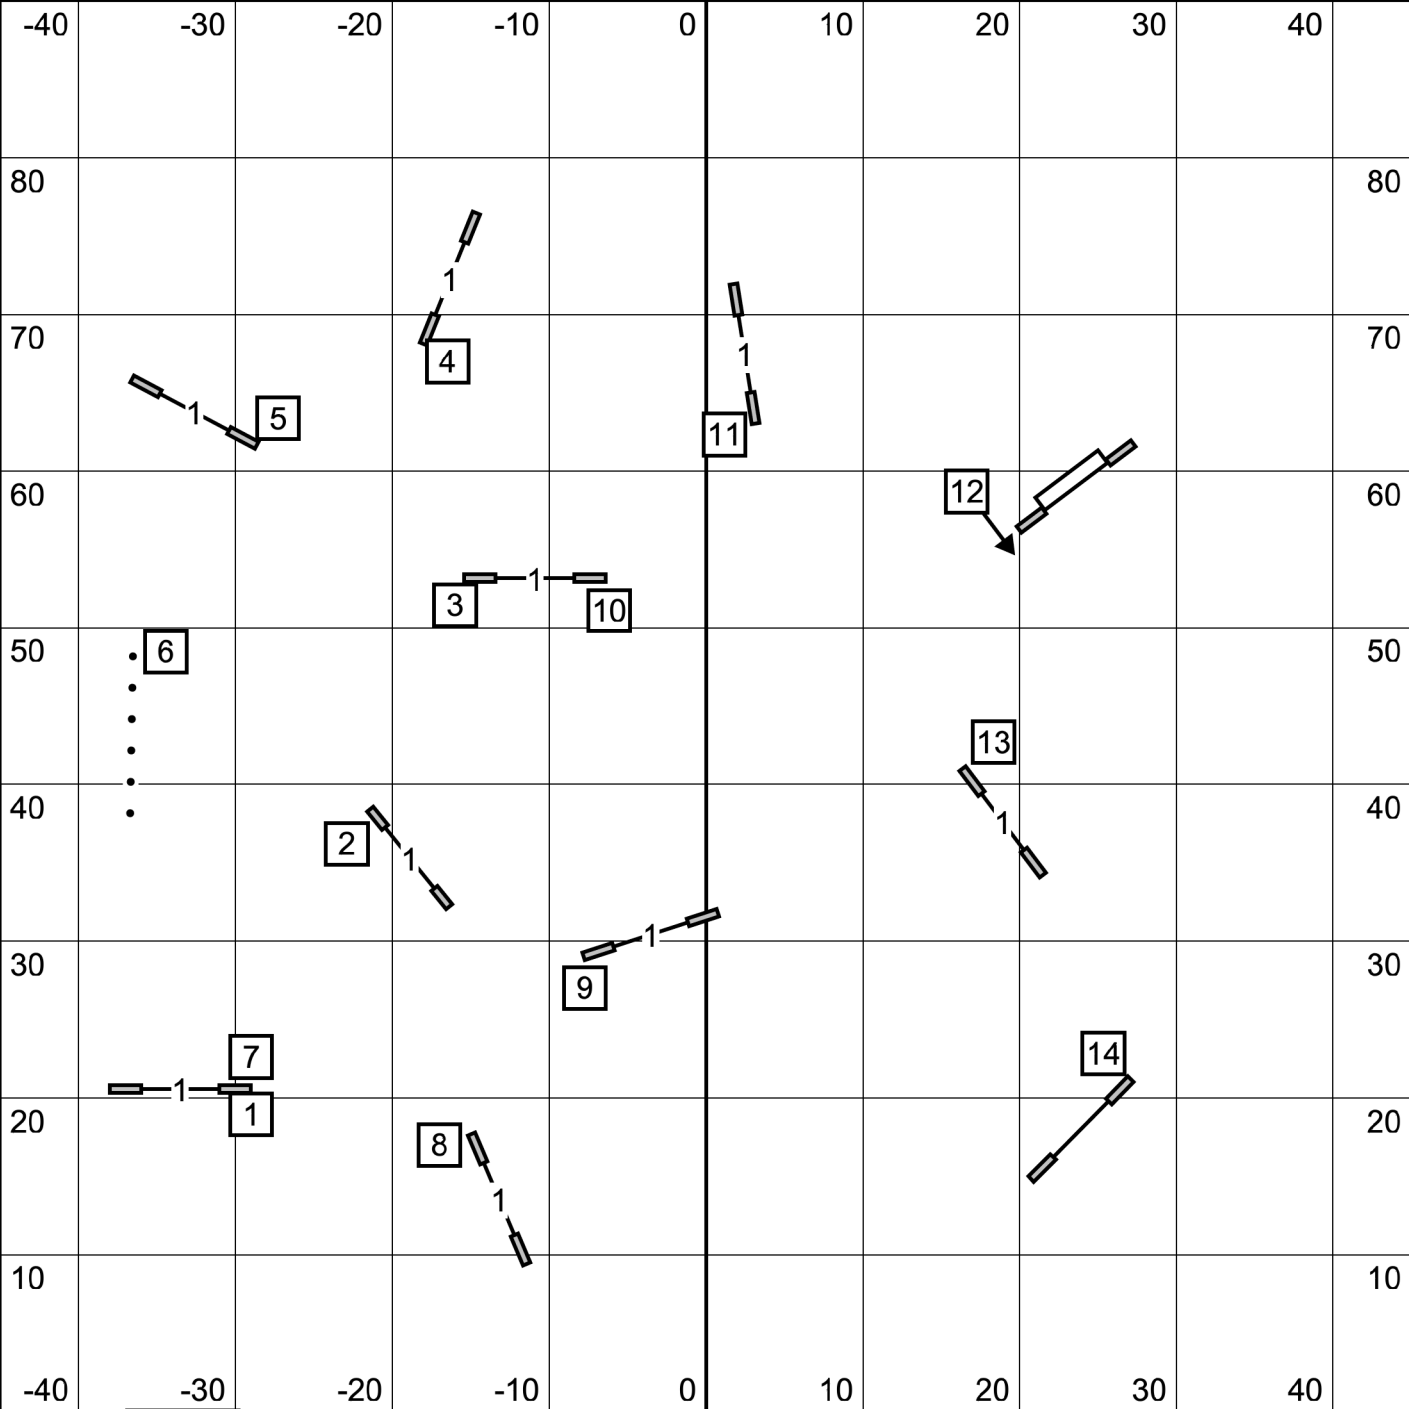

Excellent/ Master JWW

Enter

Exit

Colonial Shetland Sheepdog Club
December 3, 2023
Judge Cheri Tyre-Roberts
90 x 90 turf

Novice JWW

Enter

Exit

Colonial Shetland Sheepdog Club
December 3, 2023
Judge Cheri Tyre-Roberts
90 x 90 turf

Time 2 Beat

Enter

Colonial Shetland Sheepdog Club
 December 3, 2023
 Judge Cheri Tyre-Roberts
 90 x 90 turf

Exit

Time 2 Beat MCT
 60 sec-4", 8", 12"
 55 sec-16"
 50 sec-20", 24"

Excellent/ Master Standard

Enter

T/S

Exit

Colonial Shetland Sheepdog Club
 December 3, 2023
 Judge Cheri Tyre-Roberts
 90 x 90 turf

Open Standard

Enter

T/S

Exit

Colonial Shetland Sheepdog Club
 December 3, 2023
 Judge Cheri Tyre-Roberts
 90 x 90 turf

Novice Standard

Enter

T/S

Exit

Colonial Shetland Sheepdog Club
 December 3, 2023
 Judge Cheri Tyre-Roberts
 90 x 90 turf