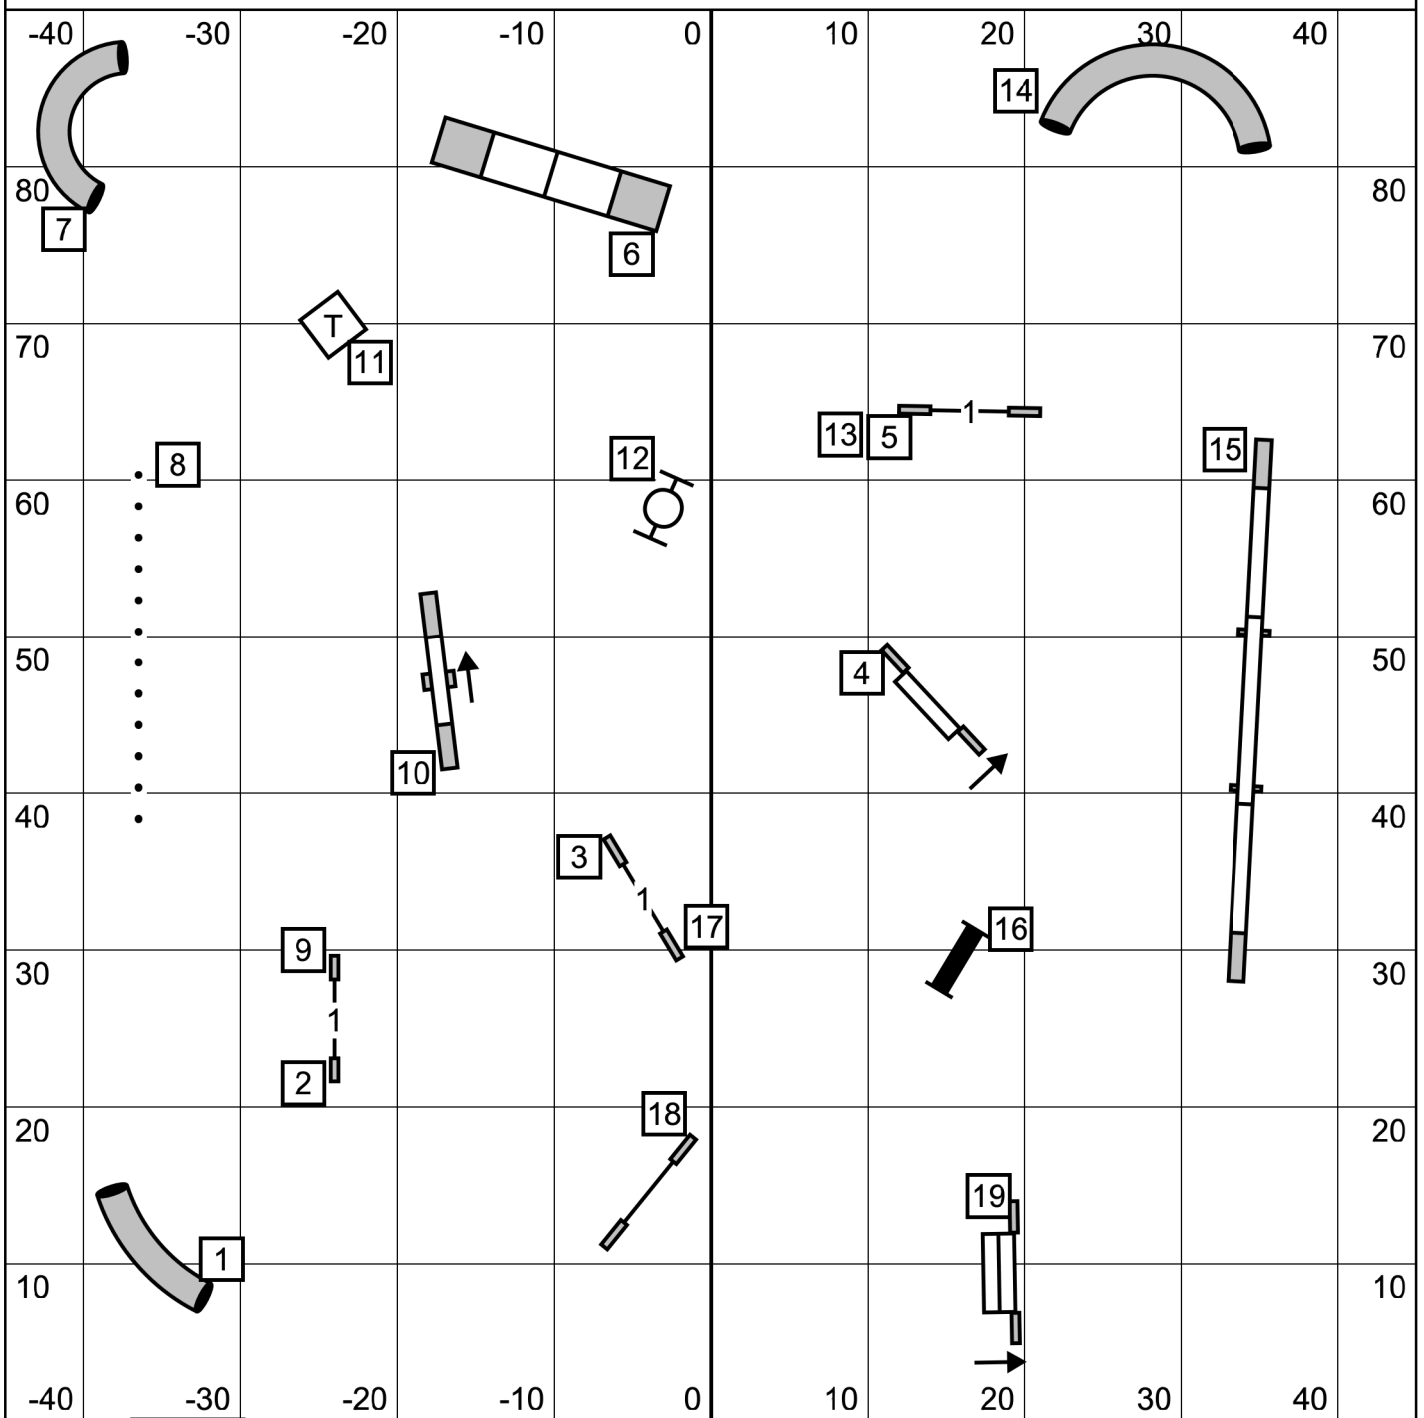

Time 2 Beat

Enter

Colonial Shetland Sheepdog Club
 December 3, 2023
 Judge Cheri Tyre-Roberts
 90 x 90 turf

Exit

Time 2 Beat MCT
 60 sec-4", 8", 12"
 55 sec-16"
 50 sec-20", 24"

Excellent/ Master Standard

Enter

T/S

Exit

Colonial Shetland Sheepdog Club
 December 3, 2023
 Judge Cheri Tyre-Roberts
 90 x 90 turf

Open Standard

Enter

T/S

Exit

Colonial Shetland Sheepdog Club
 December 3, 2023
 Judge Cheri Tyre-Roberts
 90 x 90 turf

Novice Standard

Enter

T/S

Exit

Colonial Shetland Sheepdog Club
 December 3, 2023
 Judge Cheri Tyre-Roberts
 90 x 90 turf