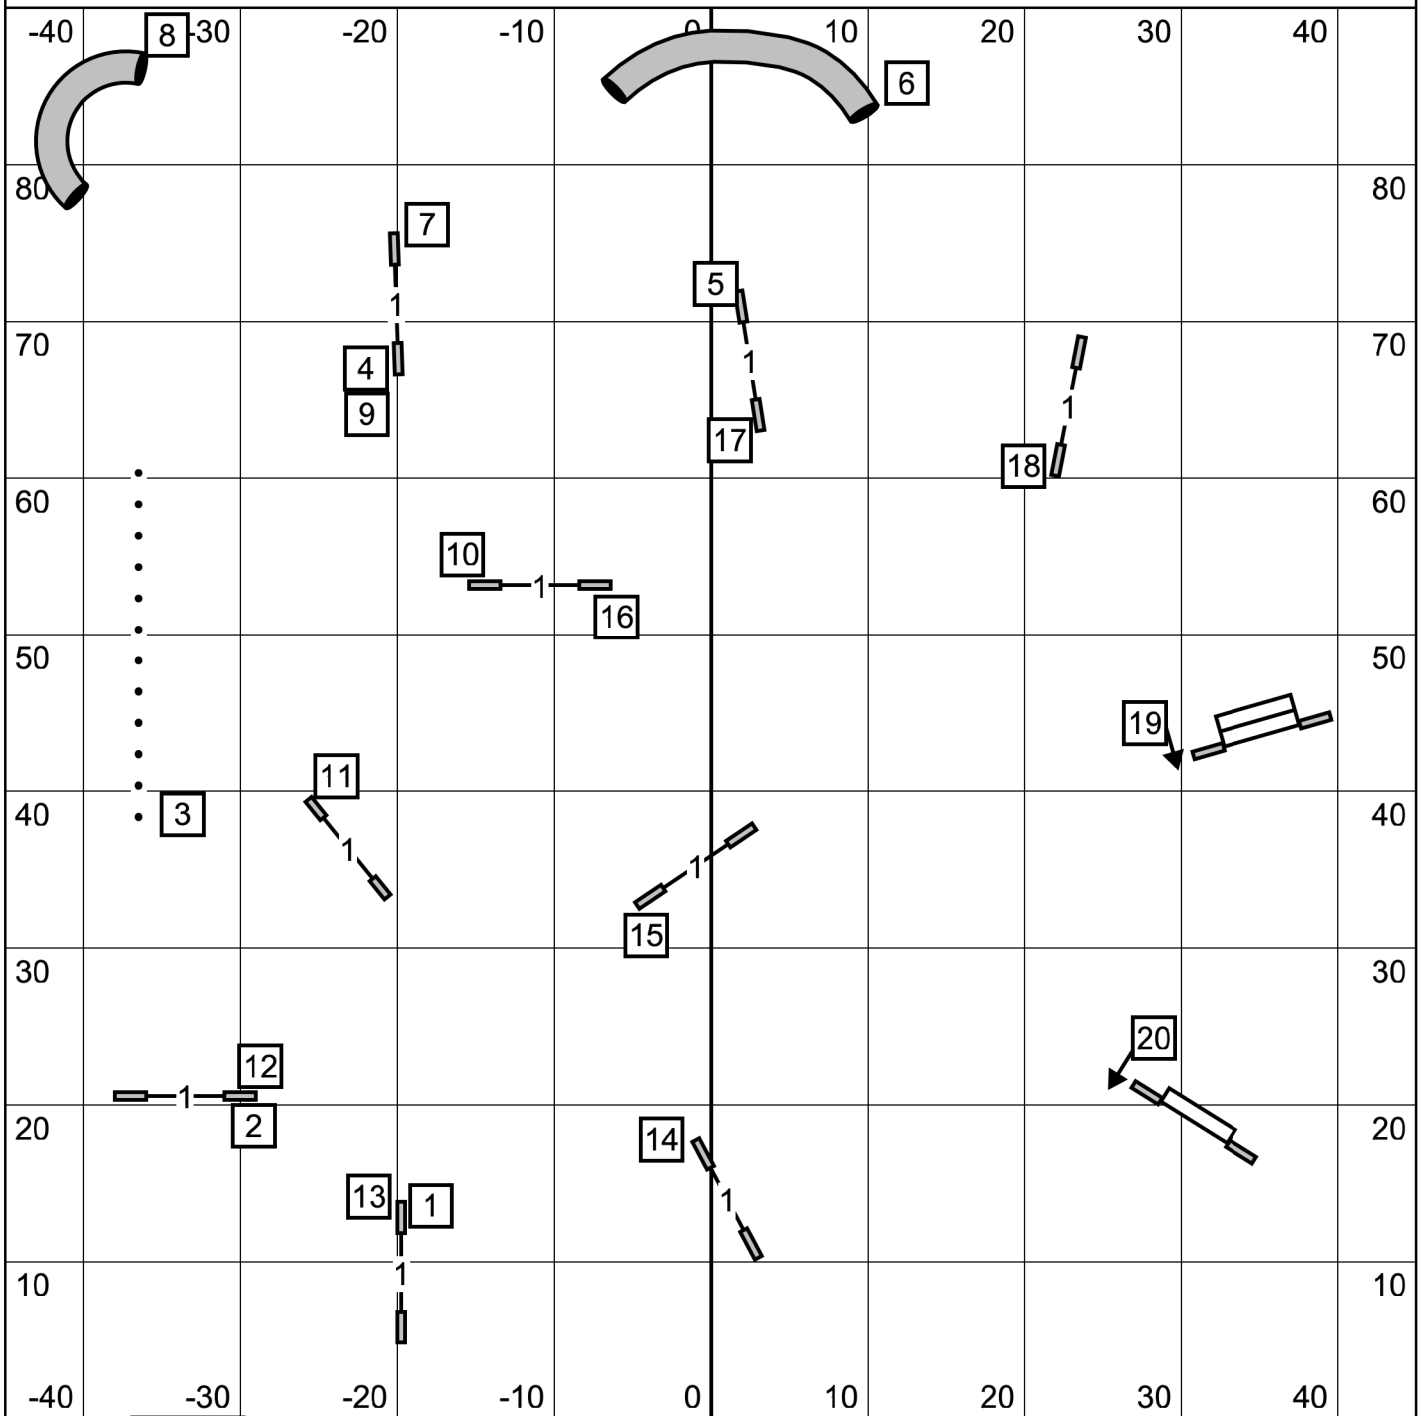

Excellent/ Master JWW

Enter

Exit

Colonial Shetland Sheepdog Club
December 3, 2023
Judge Cheri Tyre-Roberts
90 x 90 turf

Novice JWW

Enter

Exit

Colonial Shetland Sheepdog Club
December 3, 2023
Judge Cheri Tyre-Roberts
90 x 90 turf

Time 2 Beat

Enter

Colonial Shetland Sheepdog Club
 December 3, 2023
 Judge Cheri Tyre-Roberts
 90 x 90 turf

Exit

Time 2 Beat MCT
 60 sec-4", 8", 12"
 55 sec-16"
 50 sec-20", 24"

Excellent/ Master Standard

Enter

T/S

Exit

Colonial Shetland Sheepdog Club
 December 3, 2023
 Judge Cheri Tyre-Roberts
 90 x 90 turf

Open Standard

Enter

T/S

Exit

Colonial Shetland Sheepdog Club
 December 3, 2023
 Judge Cheri Tyre-Roberts
 90 x 90 turf

Novice Standard

Enter

T/S

Exit

Colonial Shetland Sheepdog Club
 December 3, 2023
 Judge Cheri Tyre-Roberts
 90 x 90 turf