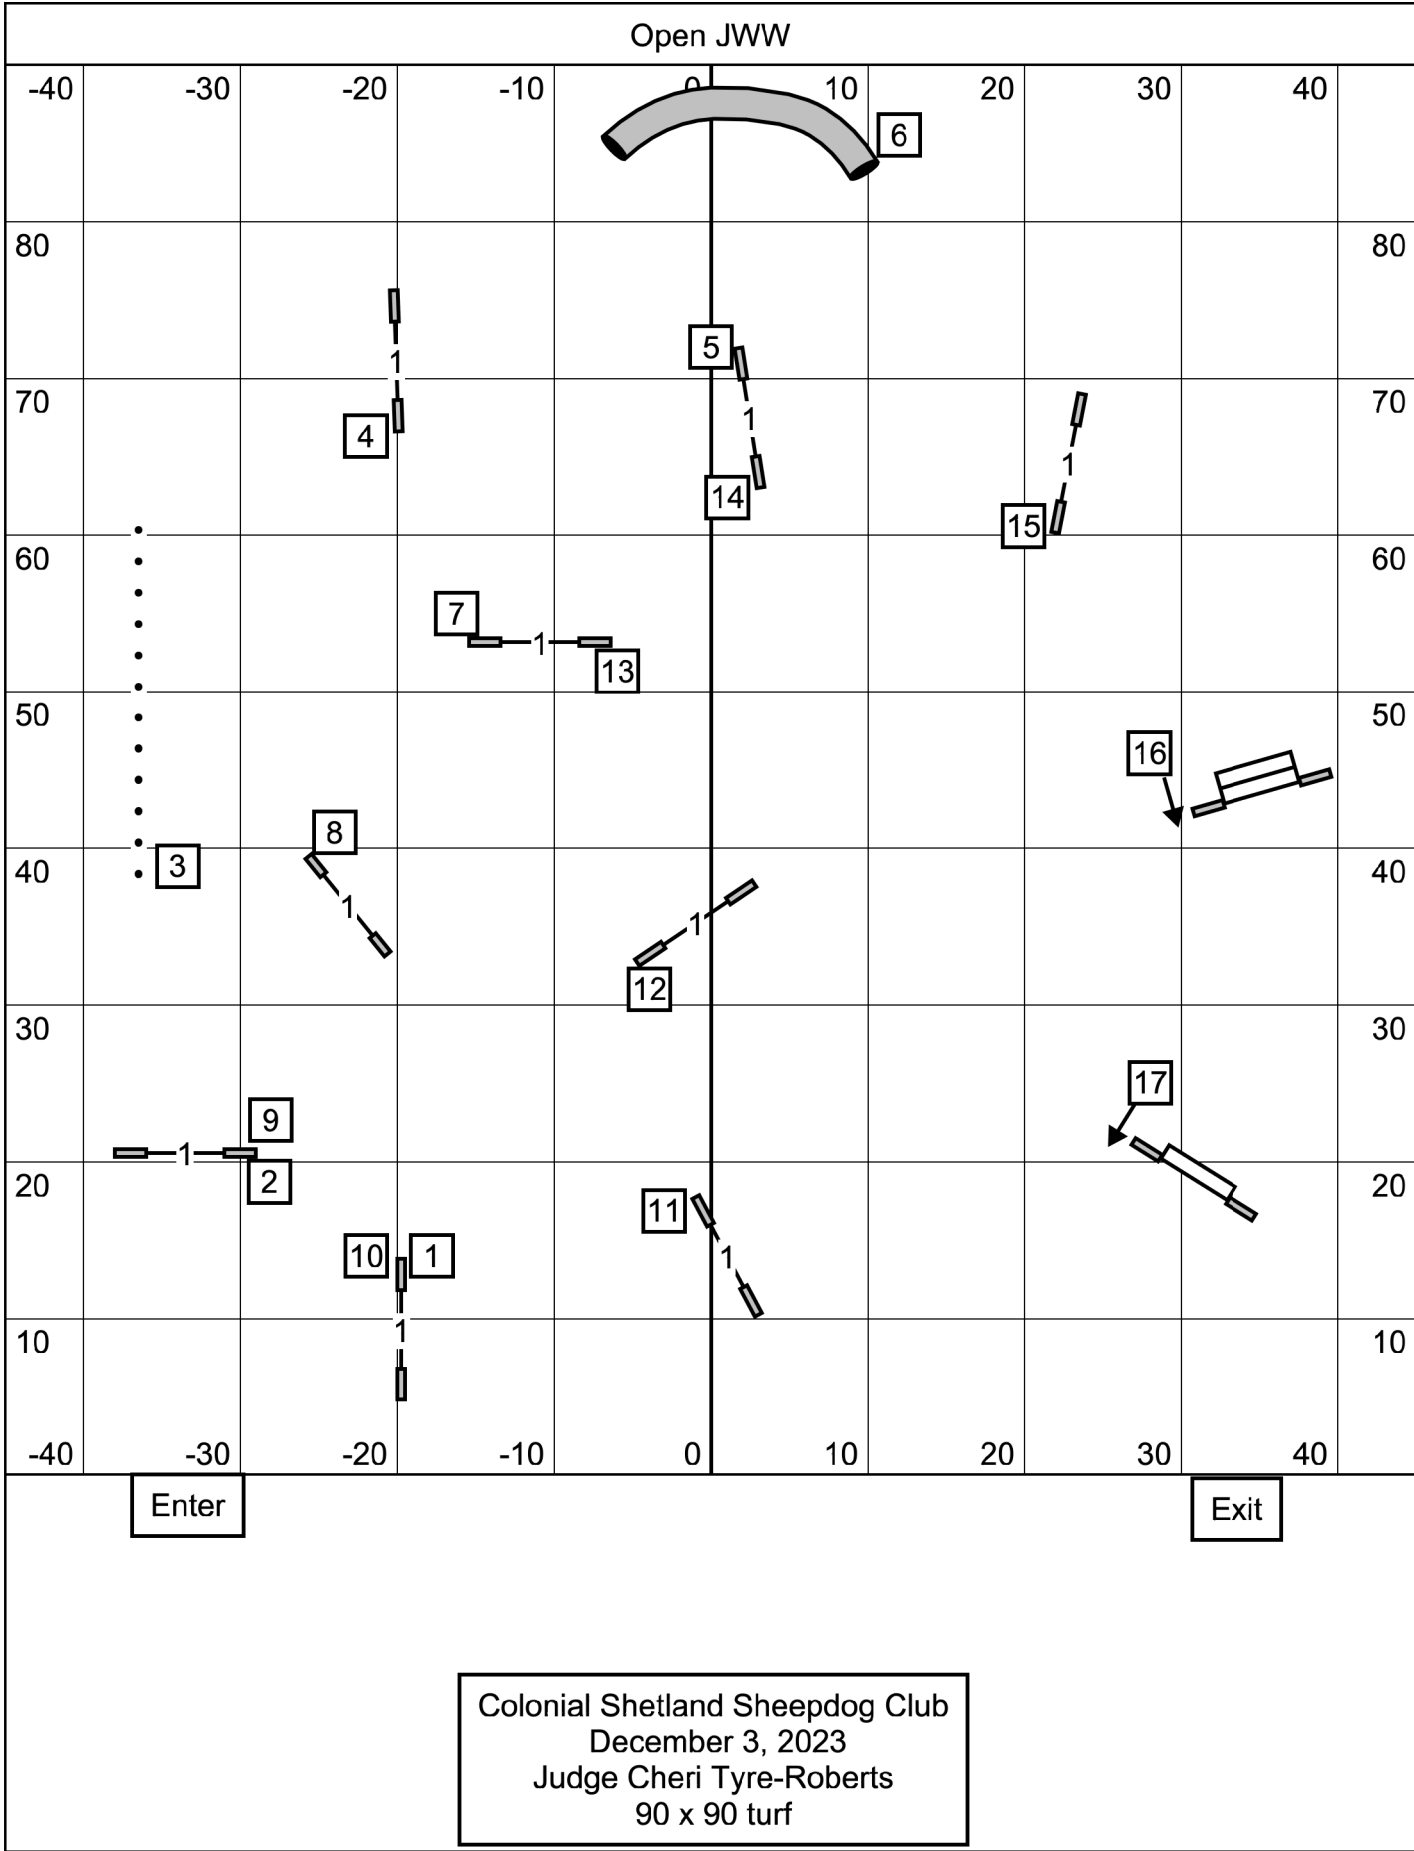

Excellent/ Master JWW

Enter

Exit

Colonial Shetland Sheepdog Club
December 3, 2023
Judge Cheri Tyre-Roberts
90 x 90 turf

Novice JWW

Enter

Exit

Colonial Shetland Sheepdog Club
December 3, 2023
Judge Cheri Tyre-Roberts
90 x 90 turf

Time 2 Beat

Enter

Colonial Shetland Sheepdog Club
 December 3, 2023
 Judge Cheri Tyre-Roberts
 90 x 90 turf

Exit

Time 2 Beat MCT
 60 sec-4", 8", 12"
 55 sec-16"
 50 sec-20", 24"

Excellent/ Master Standard

Enter

T/S

Exit

Colonial Shetland Sheepdog Club
 December 3, 2023
 Judge Cheri Tyre-Roberts
 90 x 90 turf

Open Standard

Enter

T/S

Exit

Colonial Shetland Sheepdog Club
 December 3, 2023
 Judge Cheri Tyre-Roberts
 90 x 90 turf

Novice Standard

Enter

T/S

Exit

Colonial Shetland Sheepdog Club
 December 3, 2023
 Judge Cheri Tyre-Roberts
 90 x 90 turf