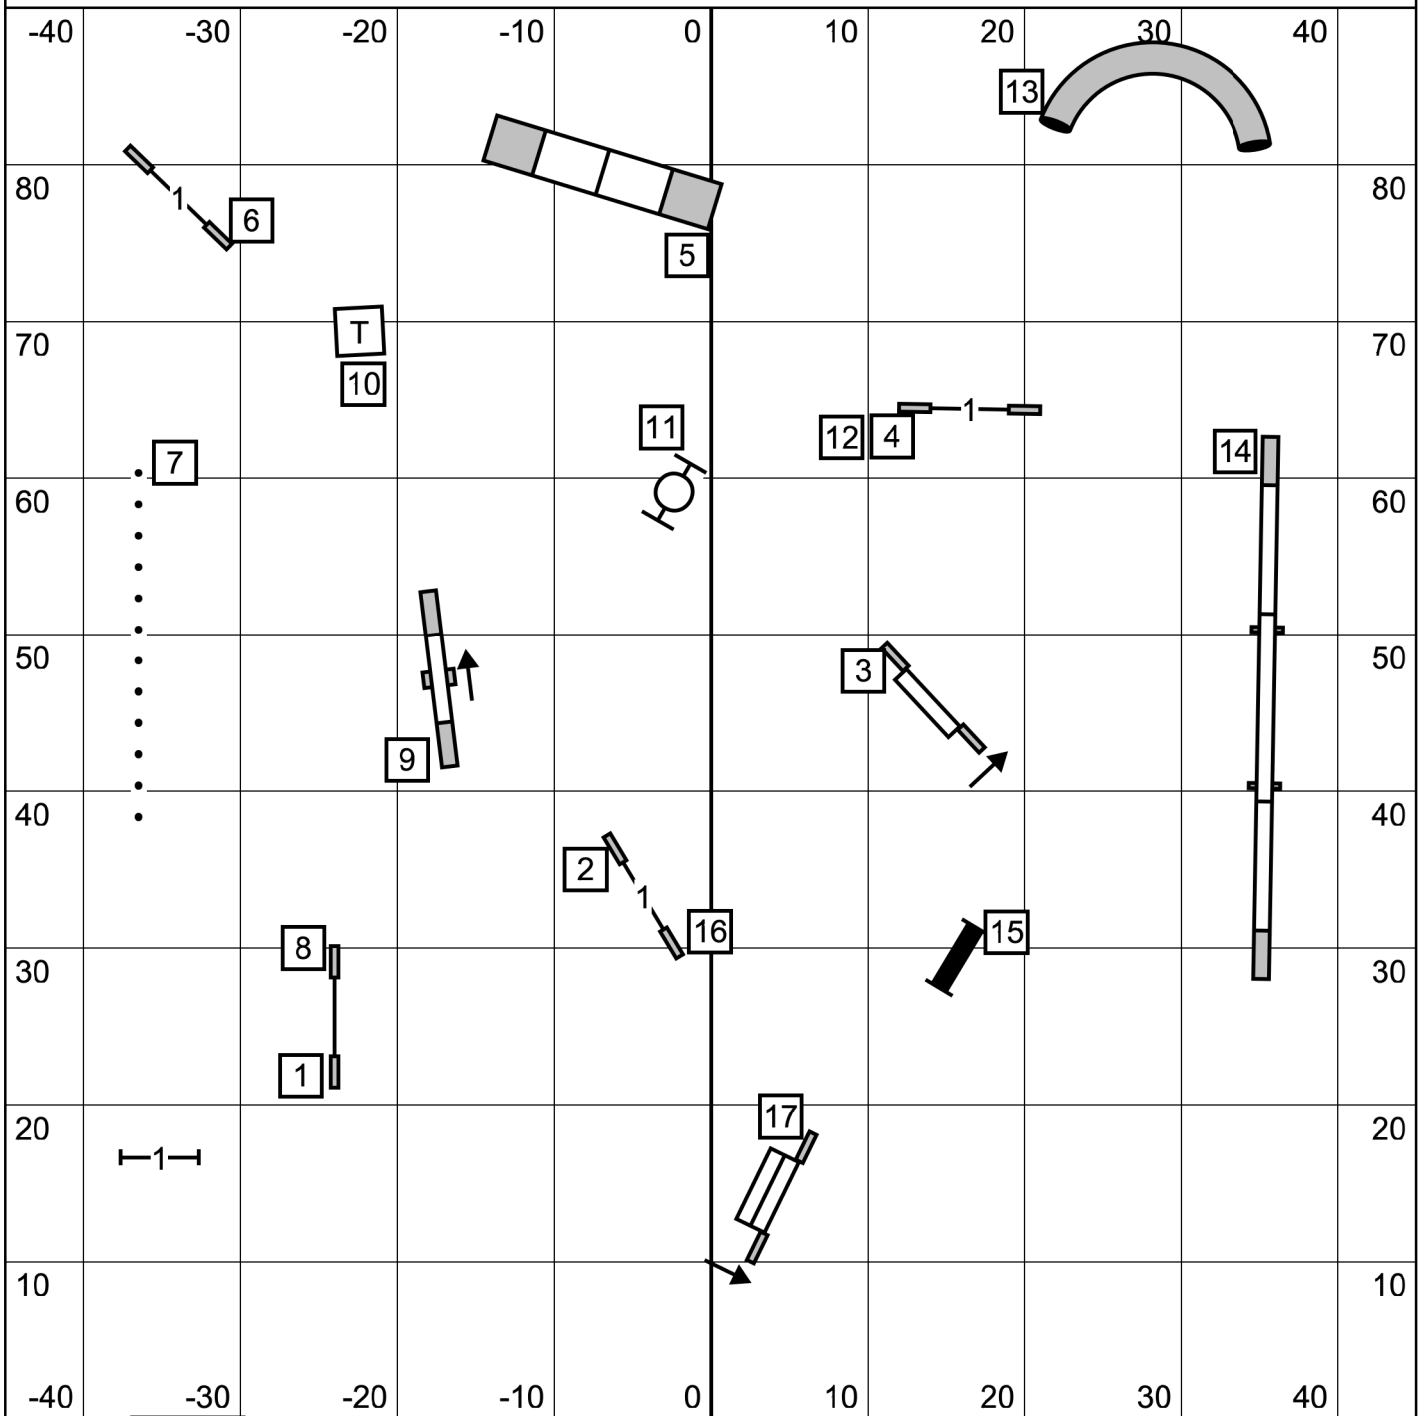

Time 2 Beat

Enter

Colonial Shetland Sheepdog Club
 December 3, 2023
 Judge Cheri Tyre-Roberts
 90 x 90 turf

Exit

Time 2 Beat MCT
 60 sec-4", 8", 12"
 55 sec-16"
 50 sec-20", 24"

Excellent/ Master Standard

Enter

T/S

Exit

Colonial Shetland Sheepdog Club
 December 3, 2023
 Judge Cheri Tyre-Roberts
 90 x 90 turf

Open Standard

Enter

T/S

Exit

Colonial Shetland Sheepdog Club
 December 3, 2023
 Judge Cheri Tyre-Roberts
 90 x 90 turf

Novice Standard

Enter

T/S

Exit

Colonial Shetland Sheepdog Club
 December 3, 2023
 Judge Cheri Tyre-Roberts
 90 x 90 turf