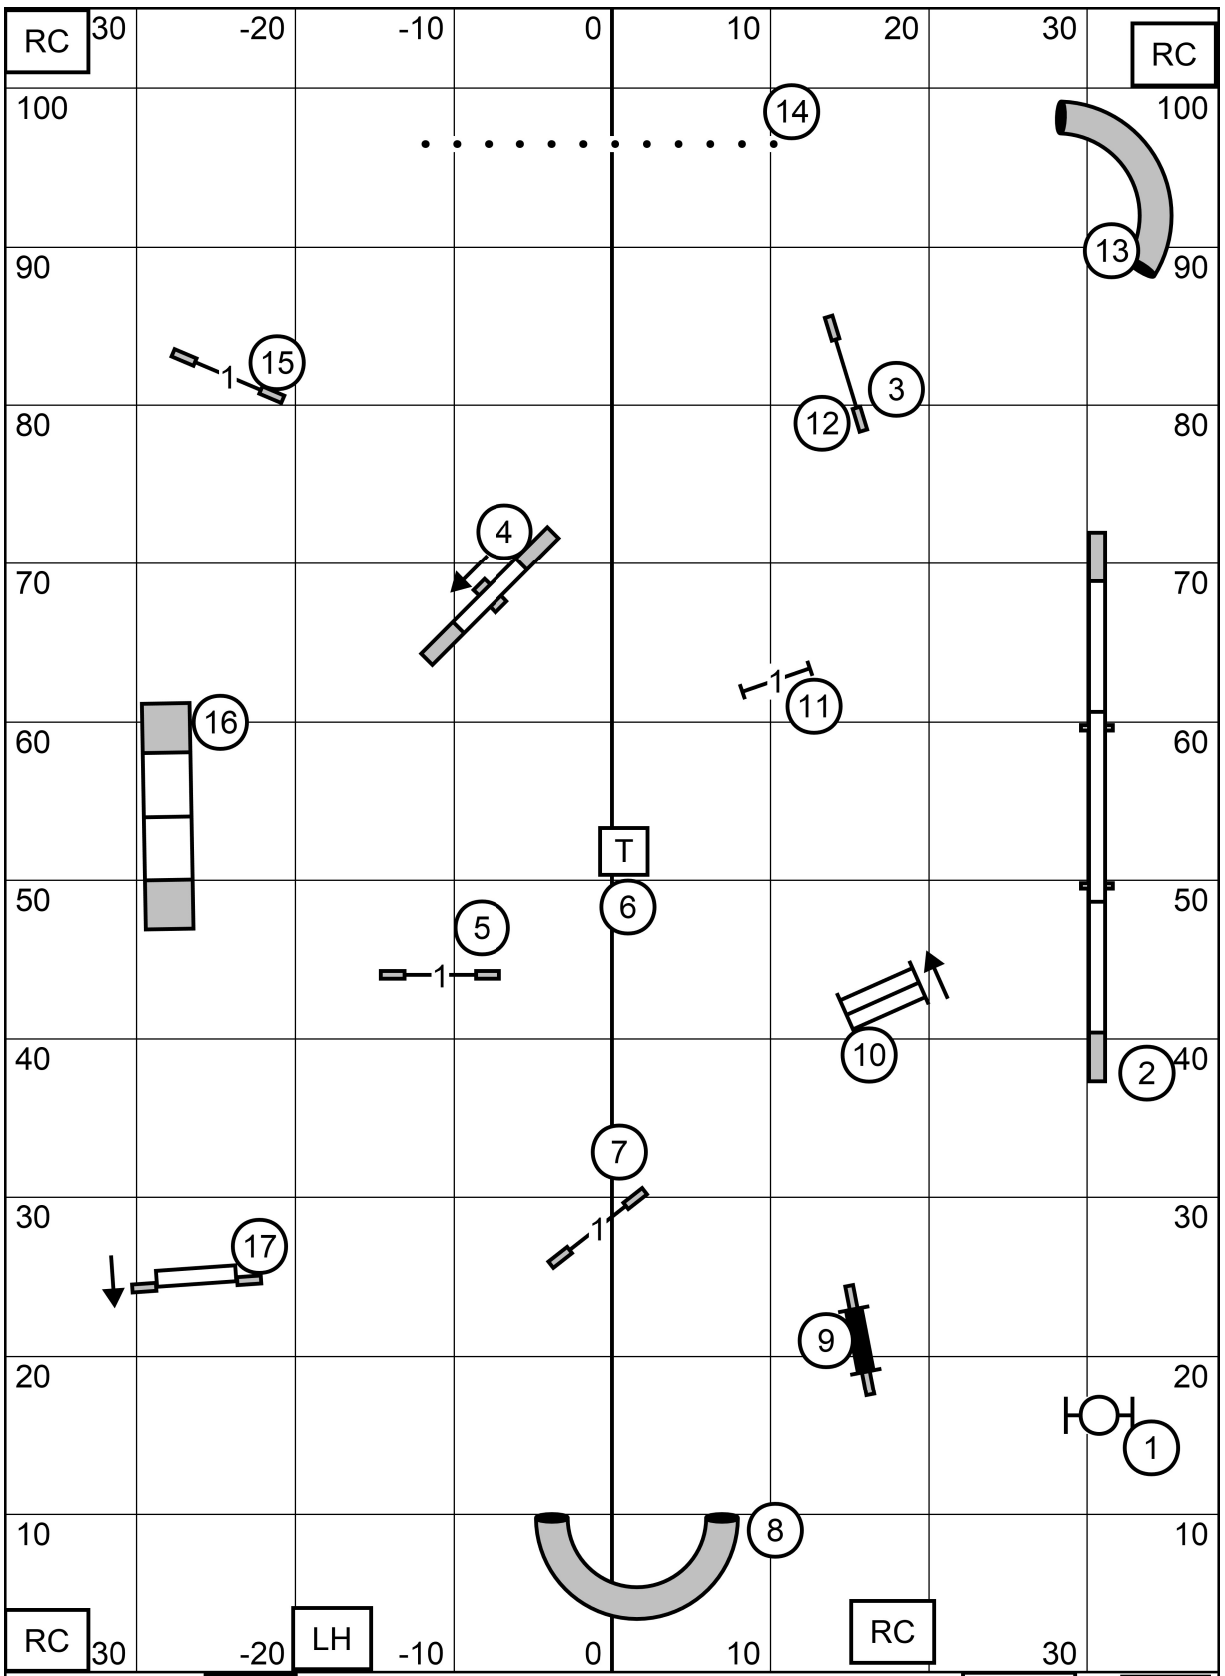

E/M	—	6	5	3
OPEN	-----	5	3	IN FLOW
NOVICE	---	5	3	IN FLOW

SCTs	
4in	41sec
8/8P/12P	38sec
12/16/16P/20P	35sec
20/24/24C	32sec

Exit
Enter
T/S

Eastern English Springer Spaniel Club
 Saturday, December 30, 2023
 FAST-All Levels
 Judge Stephanie Sibal

RC 30 Exit LH -10 0 10 RC 30 Enter T/S

Eastern English Springer Spaniel Club
Saturday, December 30, 2023
EXC/MAS STANDARD
Judge: Stephanie Sibal

RC 30 -20 LH -10 0 10 RC 30 Enter T/S

Eastern English Springer Spaniel Club
Saturday, December 30, 2023
OPEN STANDARD
Judge Stephanie Sibal

Exit

Enter

T/S

Eastern English Springer Spaniel Club
Saturday, December 30, 2023
NOVICE STANDARD
Judge Stephanie Sibal