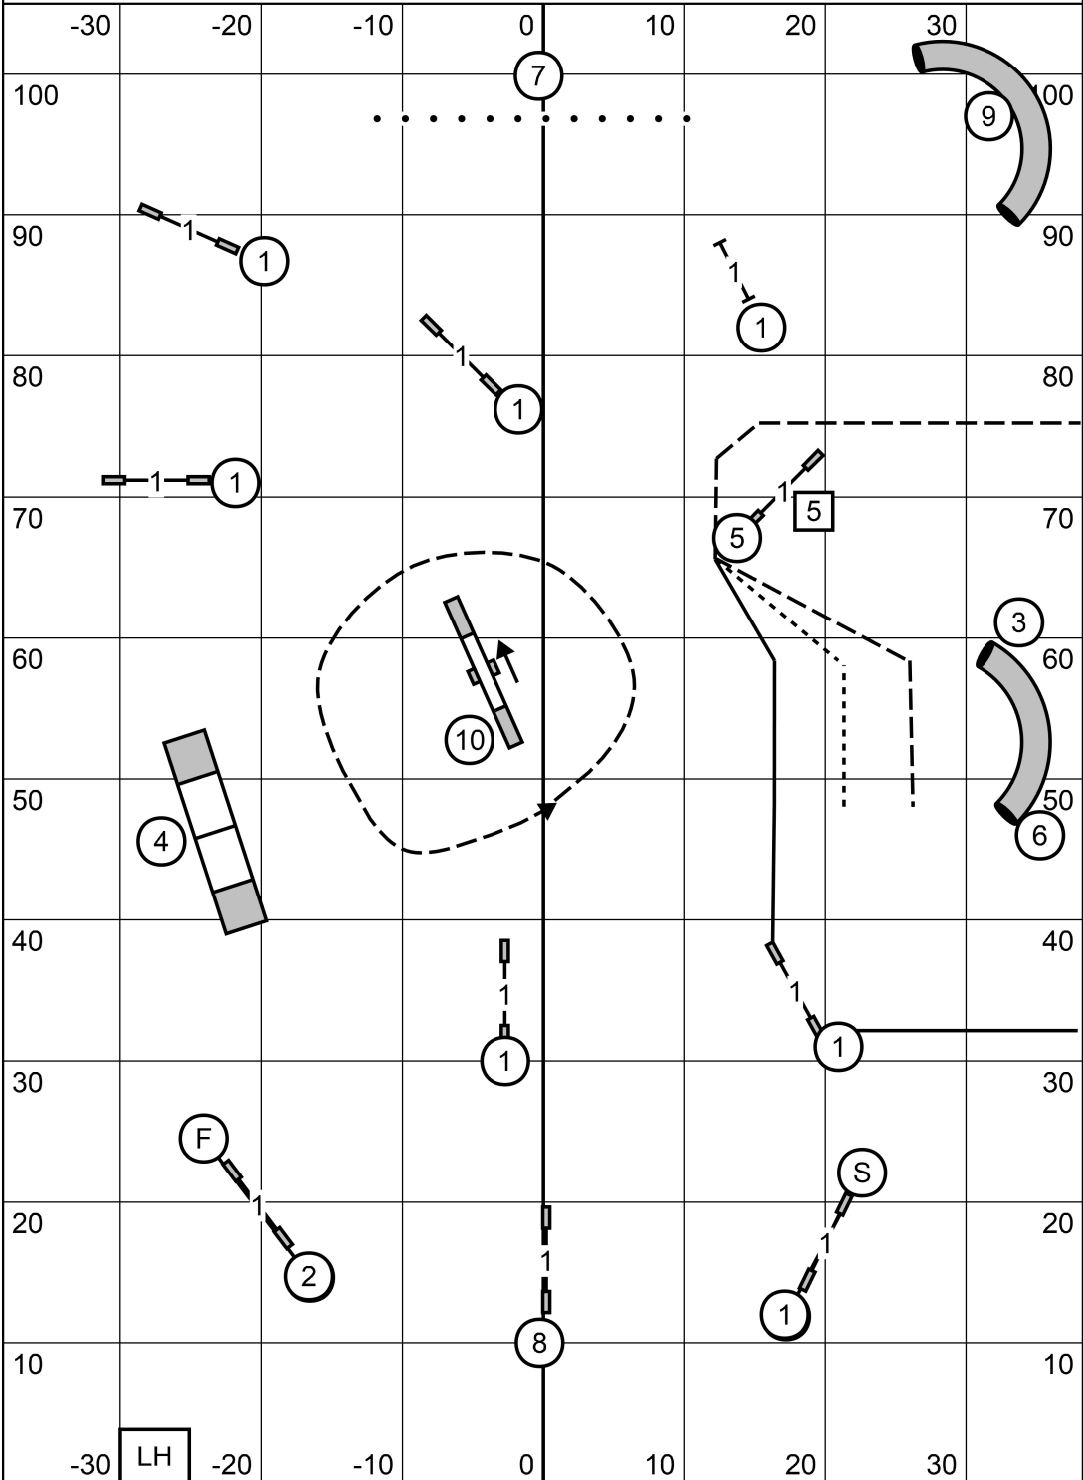

E/M	—	6	5	3
OPEN	-----	5	3	IN FLOW
NOVICE	---	5	3	IN FLOW

SCTs	
4in	41sec
8/8P/12P	38sec
12/16/16P/20P	35sec
20/24/24C	32sec

Exit
Enter
T/S

Eastern English Springer Spaniel Club
 Saturday, December 30, 2023
 FAST-All Levels
 Judge Stephanie Sibal

RC 30 Exit LH -10 0 10 RC 30 Enter T/S

Eastern English Springer Spaniel Club
Saturday, December 30, 2023
EXC/MAS STANDARD
Judge: Stephanie Sibal

RC 30 -20 LH -10 0 10 RC 30 Enter T/S

Eastern English Springer Spaniel Club
Saturday, December 30, 2023
OPEN STANDARD
Judge Stephanie Sibal

Exit

Enter

T/S

Eastern English Springer Spaniel Club
Saturday, December 30, 2023
NOVICE STANDARD
Judge Stephanie Sibal