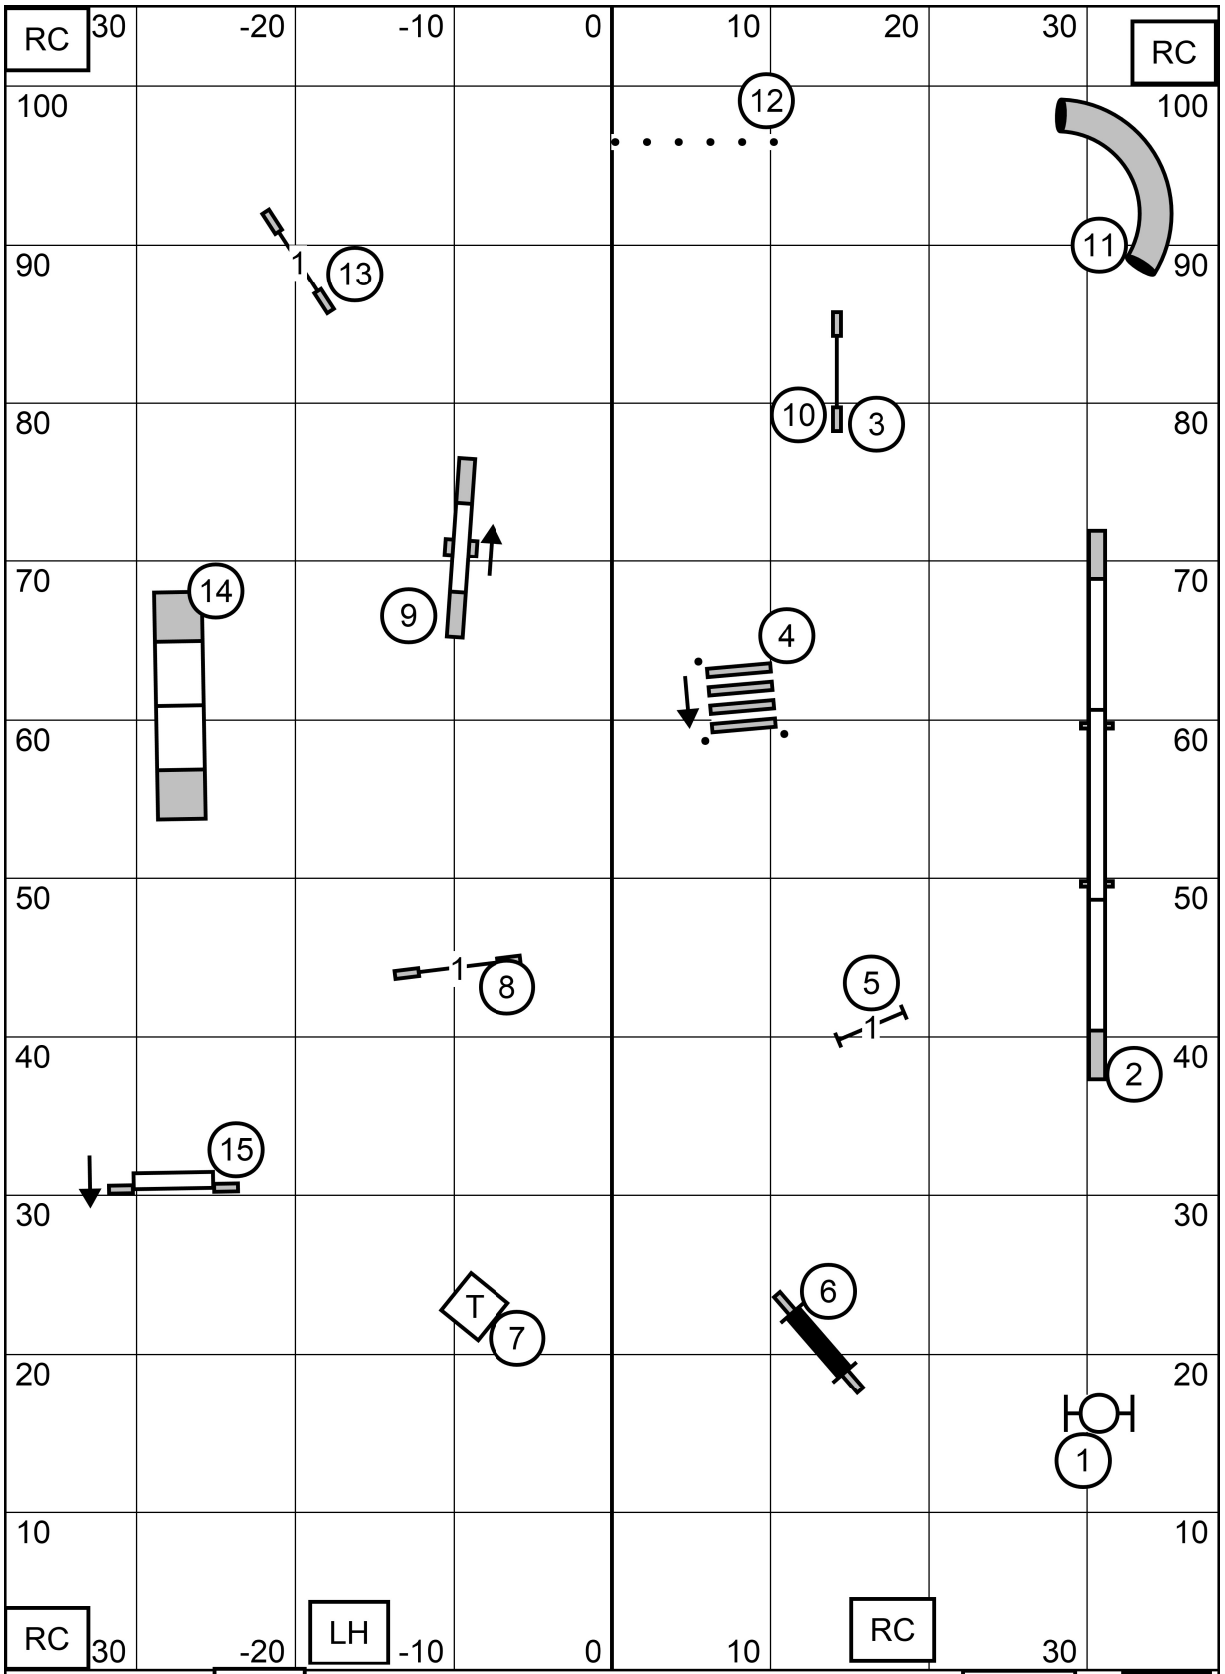

E/M	—	6	5	3
OPEN	-----	5	3	IN FLOW
NOVICE	---	5	3	IN FLOW

SCTs	
4in	41sec
8/8P/12P	38sec
12/16/16P/20P	35sec
20/24/24C	32sec

Exit
Enter
T/S

Eastern English Springer Spaniel Club
 Saturday, December 30, 2023
 FAST-All Levels
 Judge Stephanie Sibal

RC 30 Exit LH -10 0 10 RC 30 Enter T/S

Eastern English Springer Spaniel Club
Saturday, December 30, 2023
EXC/MAS STANDARD
Judge: Stephanie Sibal

RC 30 -20 LH -10 0 10 RC 30 Enter T/S

Eastern English Springer Spaniel Club
Saturday, December 30, 2023
OPEN STANDARD
Judge Stephanie Sibal

Exit

Enter

T/S

Eastern English Springer Spaniel Club
Saturday, December 30, 2023
NOVICE STANDARD
Judge Stephanie Sibal