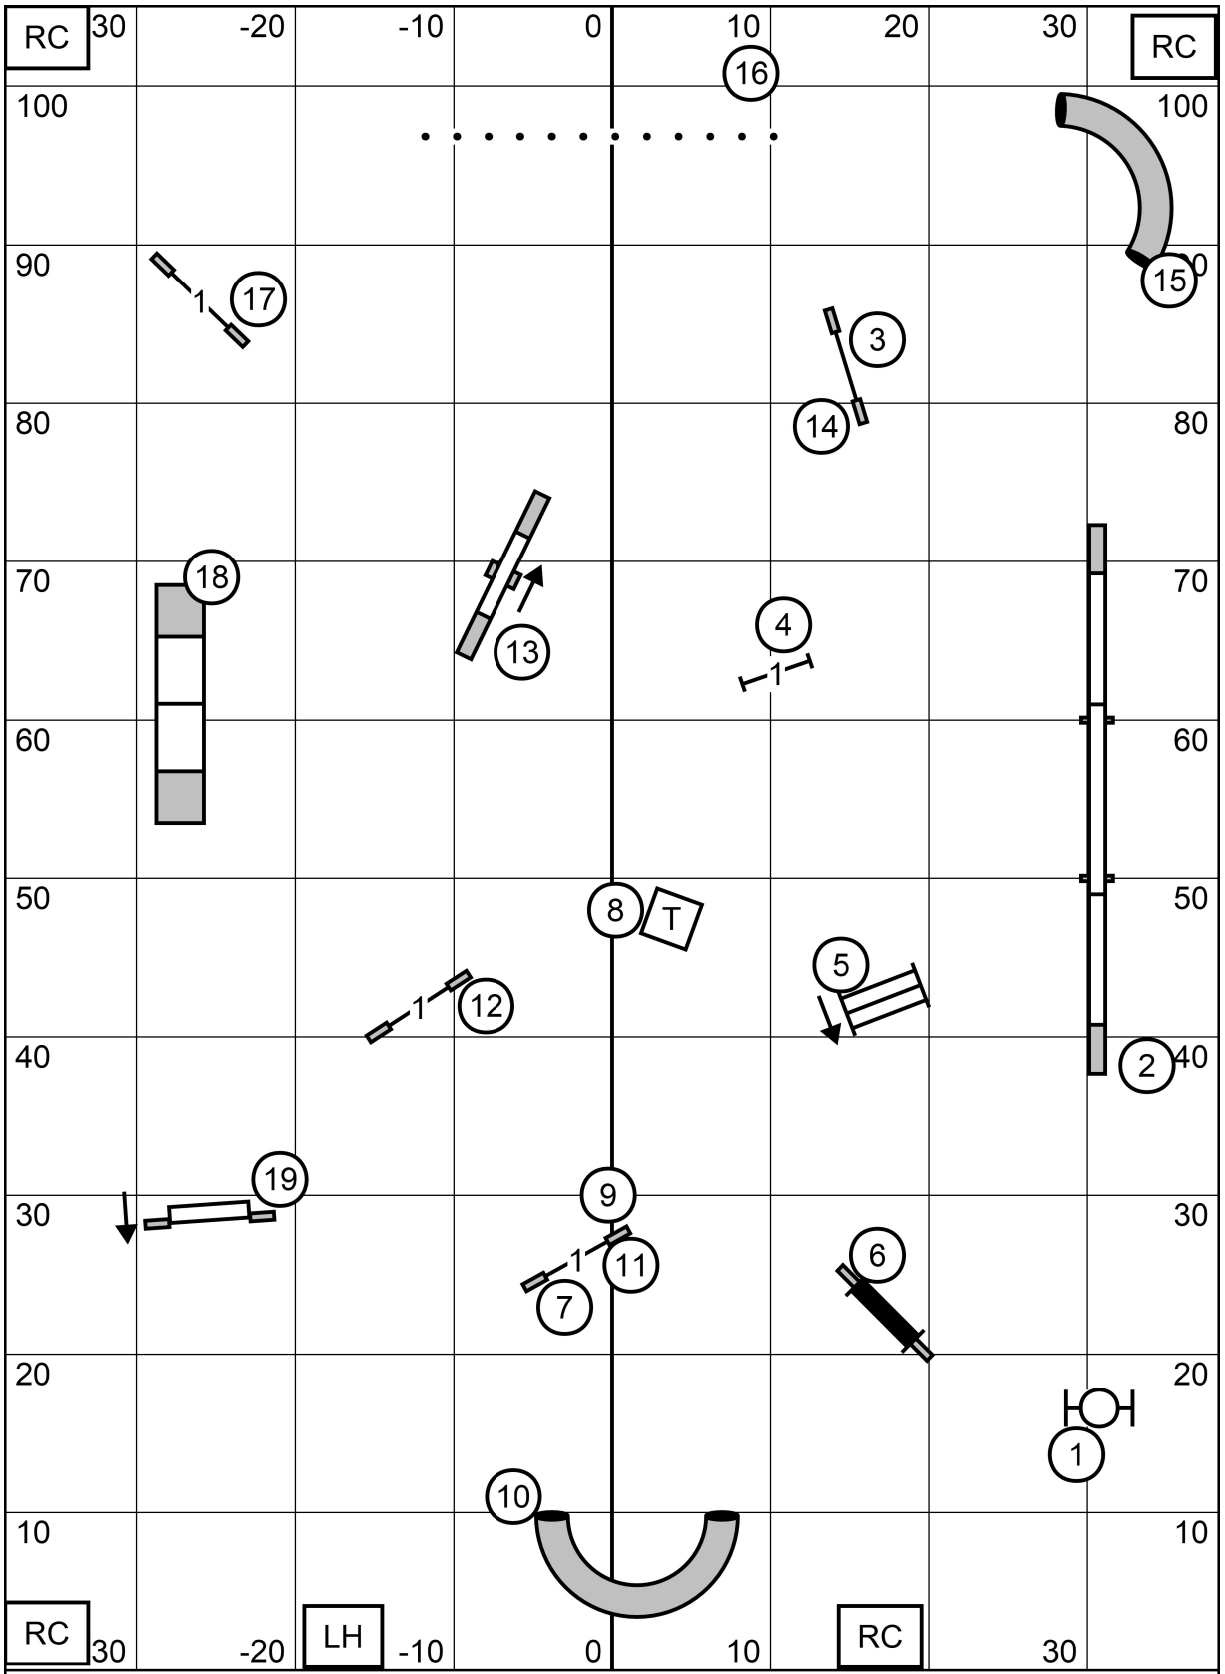

E/M	—	6	5	3
OPEN	-----	5	3	IN FLOW
NOVICE	---	5	3	IN FLOW

SCTs	
4in	41sec
8/8P/12P	38sec
12/16/16P/20P	35sec
20/24/24C	32sec

Exit
Enter
T/S

Eastern English Springer Spaniel Club
 Saturday, December 30, 2023
 FAST-All Levels
 Judge Stephanie Sibal

RC 30 Exit LH -10 0 10 RC 30 Enter T/S

Eastern English Springer Spaniel Club
Saturday, December 30, 2023
EXC/MAS STANDARD
Judge: Stephanie Sibal

RC 30 -20 LH -10 0 10 RC 30 Enter T/S

Eastern English Springer Spaniel Club
Saturday, December 30, 2023
OPEN STANDARD
Judge Stephanie Sibal

Exit

Enter

T/S

Eastern English Springer Spaniel Club
Saturday, December 30, 2023
NOVICE STANDARD
Judge Stephanie Sibal