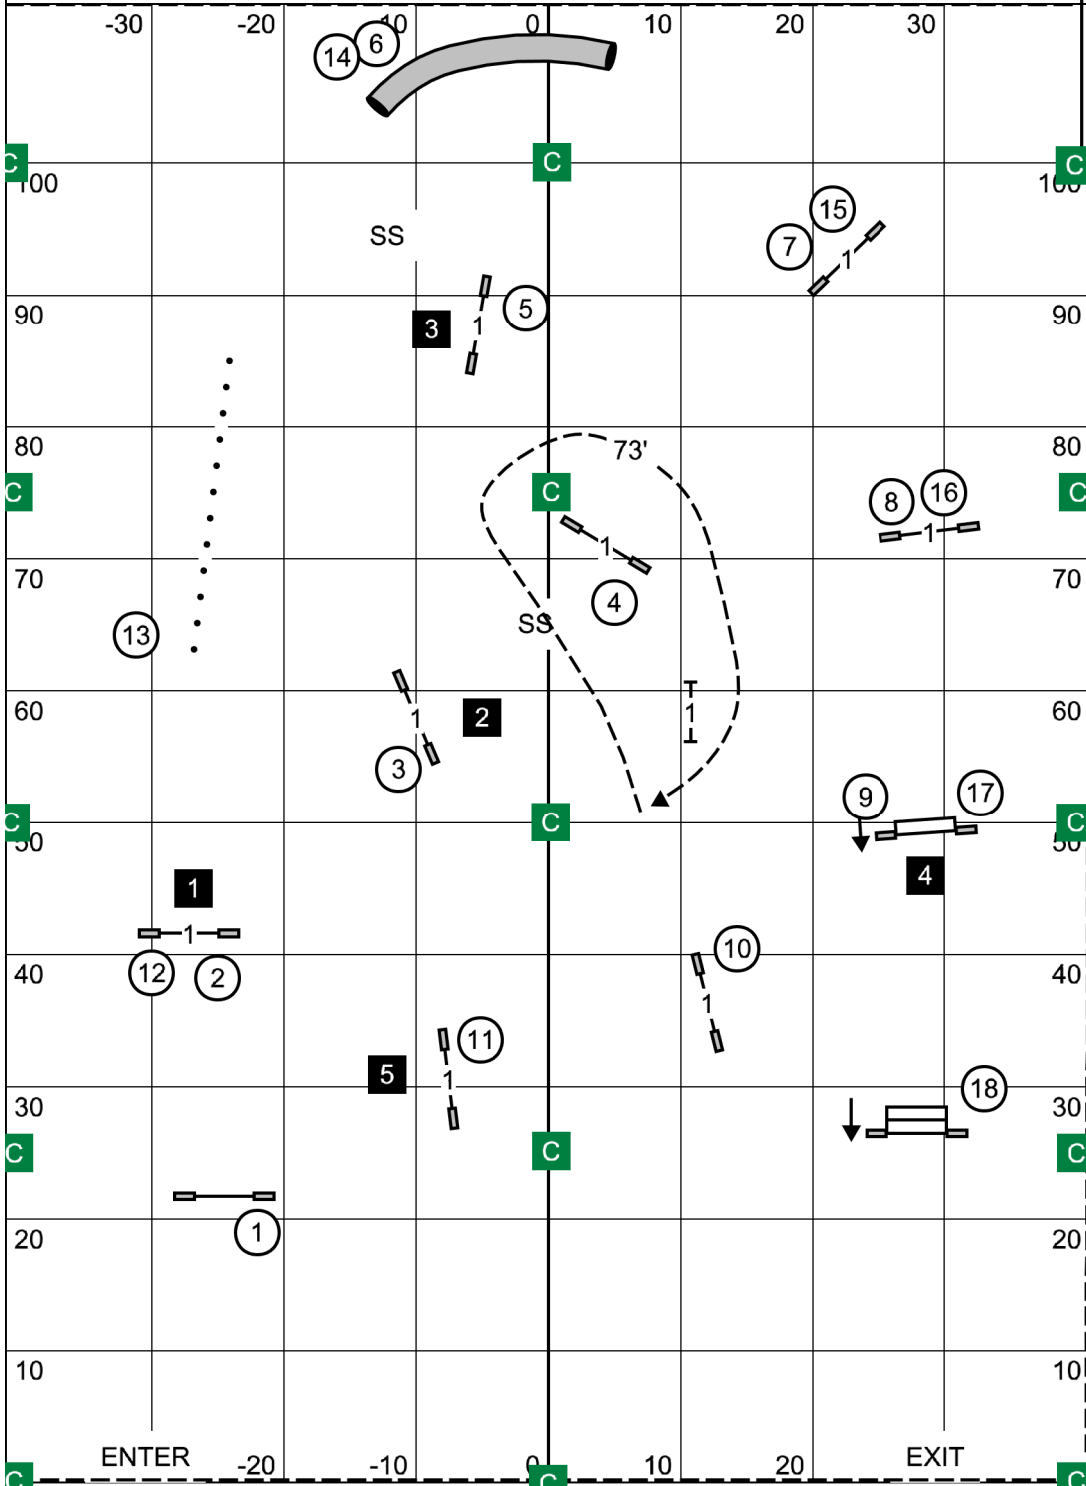

**CENTRAL NEW YORK
SHETLAND SHEEPDOG CLUB**
80' x 112' Ring - Agility Turf - Electronic Timing
January 21, 2024 Tom O'Brien

Timer/Scribe Table (outside ring)

Excellent / Master STANDARD

Central New York Shetland Sheepdog Club
 Jan. 20, 2024
Combined FAST
 Morgan Carleton

----- Novice (8)(4) or (3)(8), 50 pts.

———— Open (8)(4) or (3)(8), 55 pts.

..... Ex/M (3)(8)(4), 60 pts

Timer/Scribe Table
 (outside ring)

Central New York Shetland Sheepdog Club
 Jan. 20, 2024
 Open Standard
 Morgan Carleton

Central New York Shetland Sheepdog Club
 Jan. 20, 2024
Novice Standard
 Morgan Carleton

Timer/Scribe Table
 (outside ring)

Central New York Shetland Sheepdog Club
 Open Jumpers with Weaves
 Jan 20, 2023
 Morgan Carleton

Timer/Scribe Table
 (outside ring)

Central New York Shetland Sheepdog Club
 Novice Jumpers with Weaves
 Jan 20, 2023
 Morgan Carleton

Timer/Scribe Table
(outside ring)