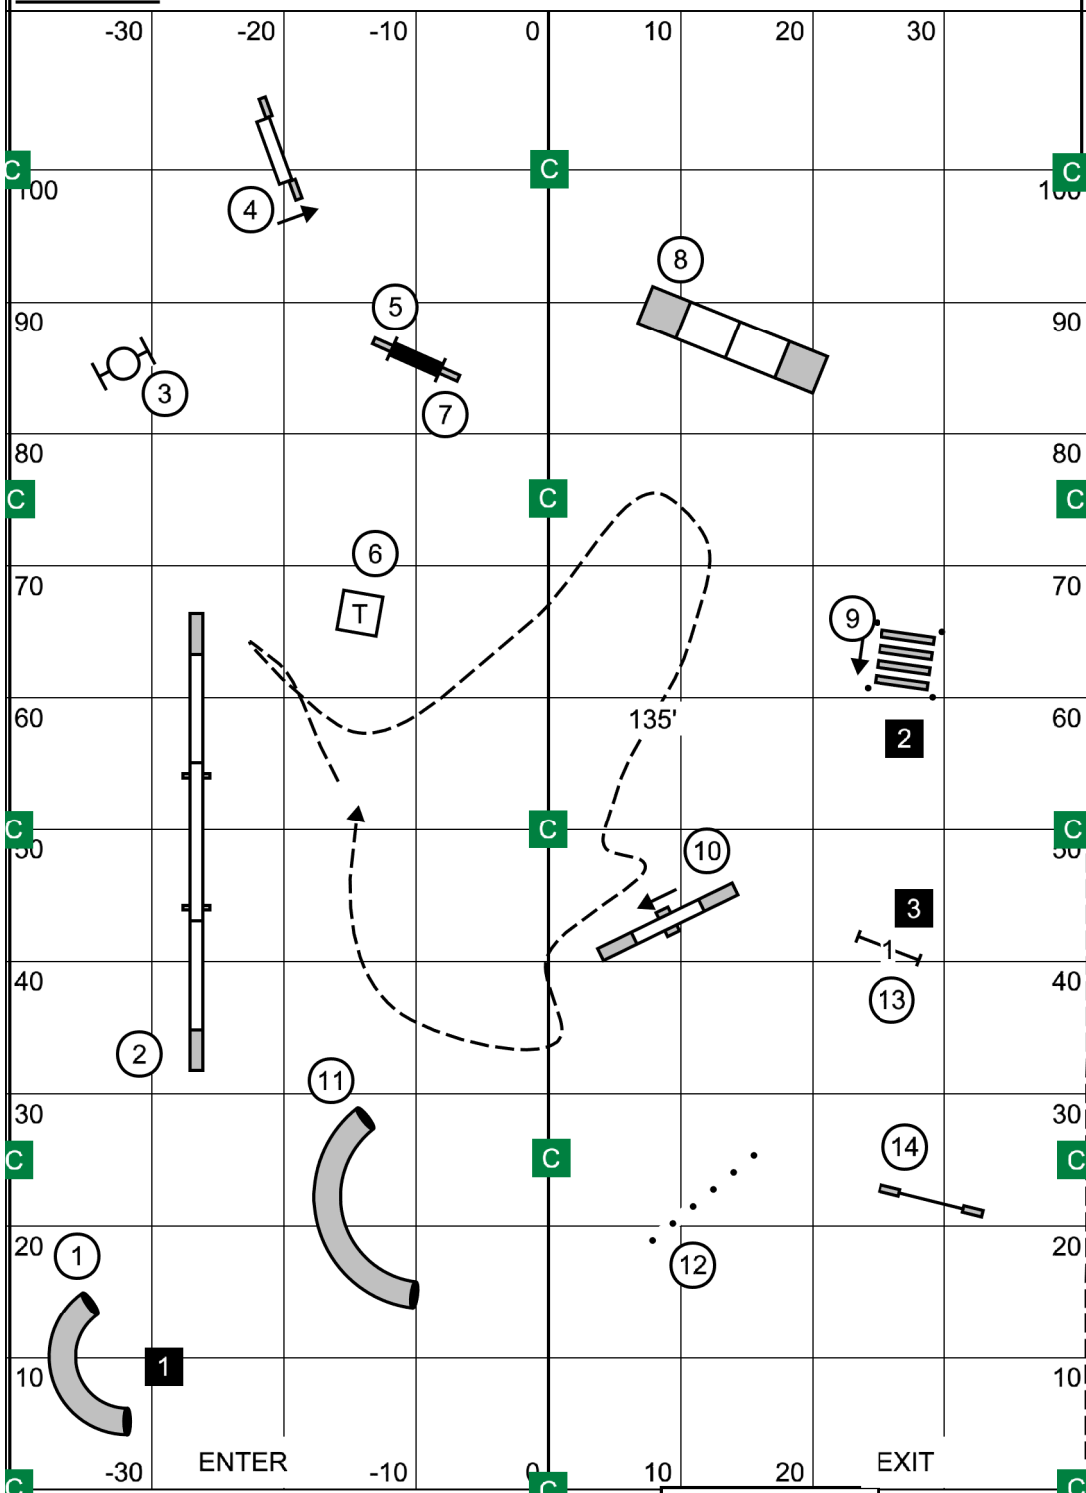

**CENTRAL NEW YORK
SHETLAND SHEEPDOG CLUB**
80' x 112' Ring - Agility Turf - Electronic Timing
January 21, 2024 Tom O'Brien

Timer/Scribe Table (outside ring)

Excellent / Master STANDARD

Central New York Shetland Sheepdog Club
 Jan. 20, 2024
Combined FAST
 Morgan Carleton

----- Novice (8)(4) or (3)(8), 50 pts.

———— Open (8)(4) or (3)(8), 55 pts.

..... Ex/M (3)(8)(4), 60 pts

Timer/Scribe Table
 (outside ring)

Central New York Shetland Sheepdog Club
 Jan. 20, 2024
 Open Standard
 Morgan Carleton

Central New York Shetland Sheepdog Club
 Jan. 20, 2024
Novice Standard
 Morgan Carleton

Timer/Scribe Table
 (outside ring)

Central New York Shetland Sheepdog Club
 Open Jumpers with Weaves
 Jan 20, 2023
 Morgan Carleton

Timer/Scribe Table
 (outside ring)

Central New York Shetland Sheepdog Club
 Novice Jumpers with Weaves
 Jan 20, 2023
 Morgan Carleton

Timer/Scribe Table
(outside ring)