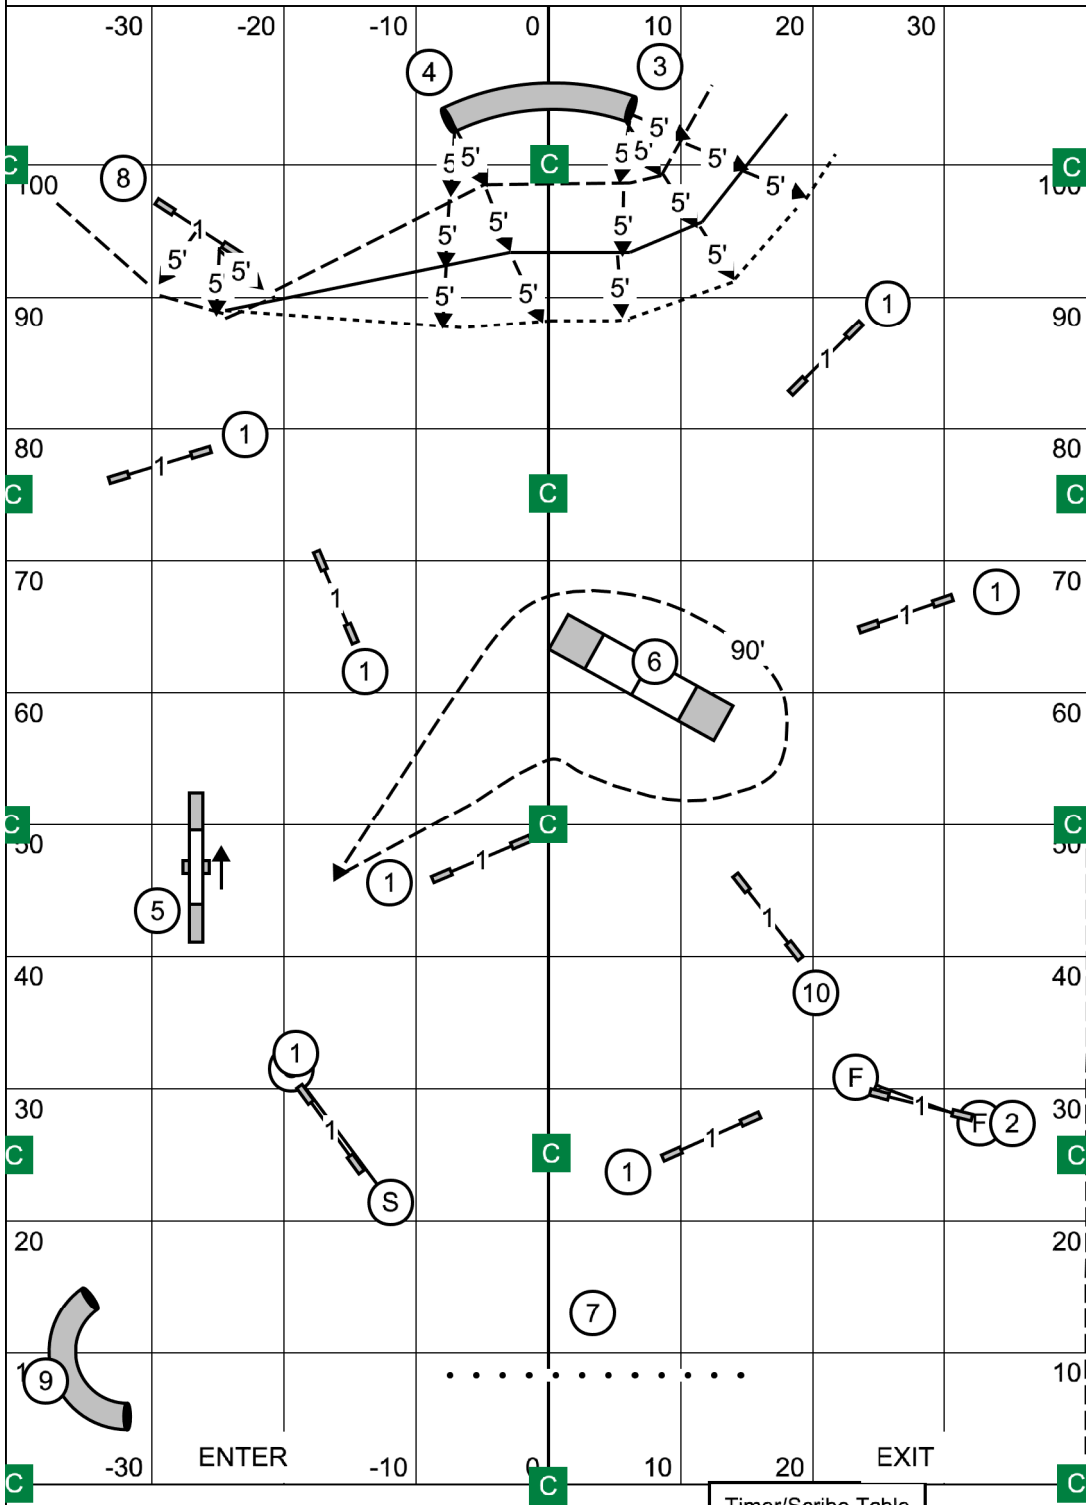

**CENTRAL NEW YORK
SHETLAND SHEEPDOG CLUB**
80' x 112' Ring - Agility Turf - Electronic Timing
January 21, 2024 Tom O'Brien

Timer/Scribe Table (outside ring)

Excellent / Master STANDARD

Central New York Shetland Sheepdog Club
 Jan. 20, 2024
Combined FAST
 Morgan Carleton

----- Novice (8)(4) or (3)(8), 50 pts.

———— Open (8)(4) or (3)(8), 55 pts.

..... Ex/M (3)(8)(4), 60 pts

Timer/Scribe Table
 (outside ring)

Central New York Shetland Sheepdog Club
 Jan. 20, 2024
 Open Standard
 Morgan Carleton

Central New York Shetland Sheepdog Club
 Jan. 20, 2024
Novice Standard
 Morgan Carleton

Timer/Scribe Table
 (outside ring)

Central New York Shetland Sheepdog Club
 Open Jumpers with Weaves
 Jan 20, 2023
 Morgan Carleton

Timer/Scribe Table
 (outside ring)

Central New York Shetland Sheepdog Club
 Novice Jumpers with Weaves
 Jan 20, 2023
 Morgan Carleton

Timer/Scribe Table
(outside ring)