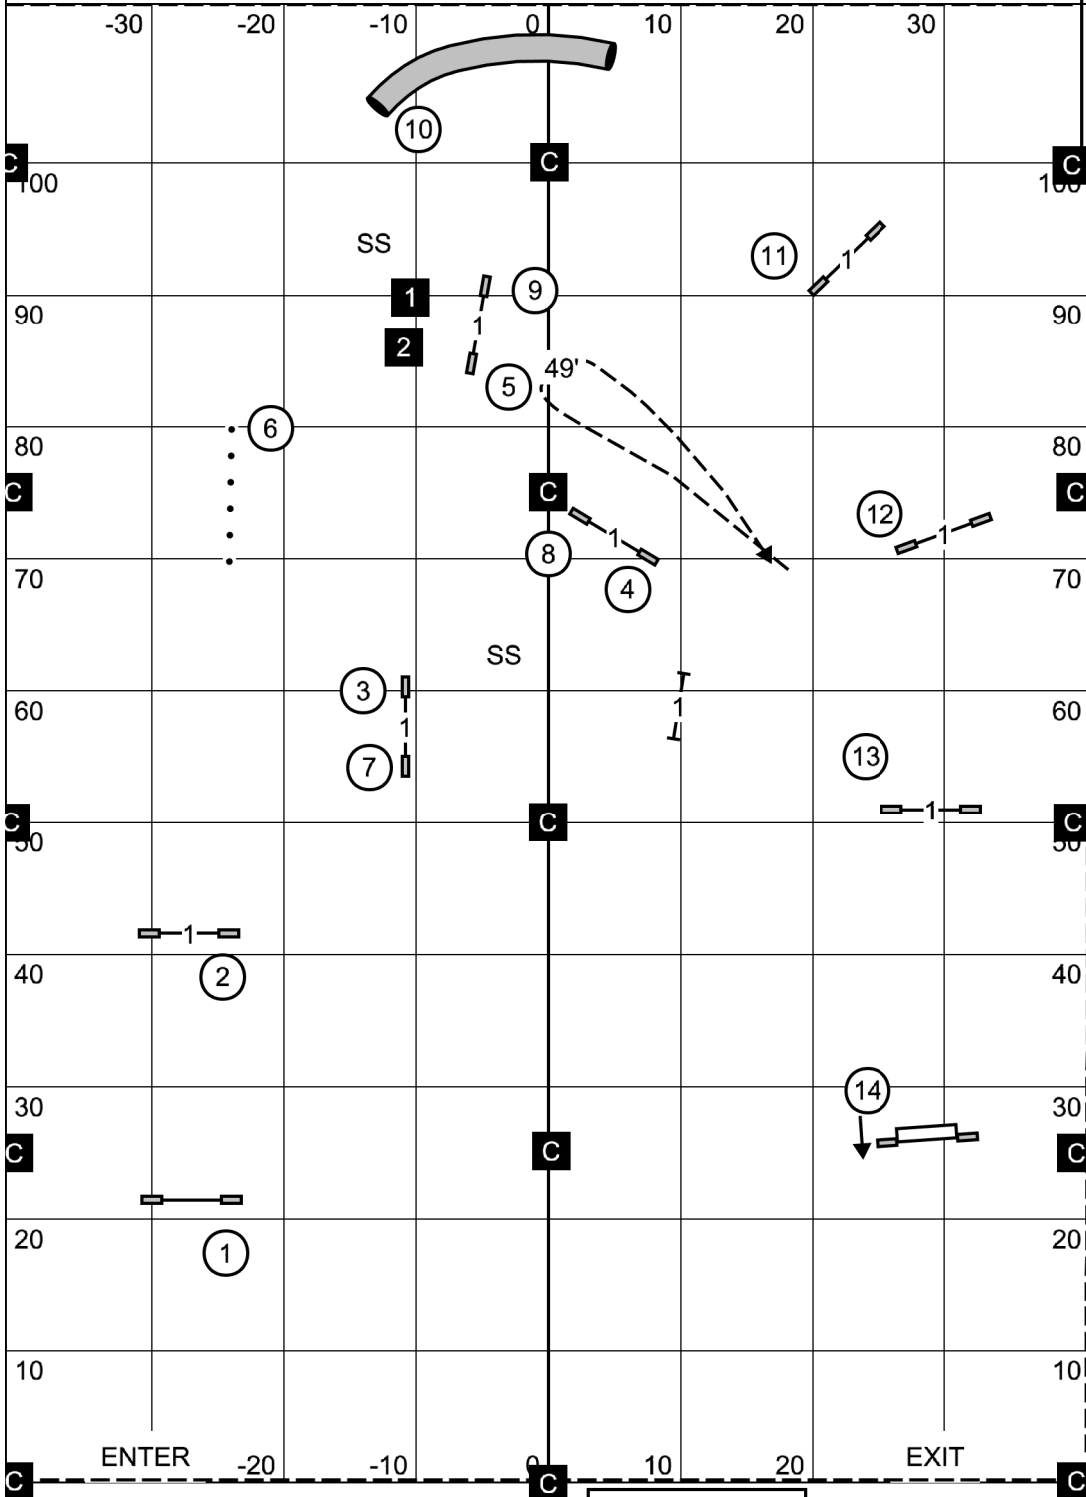

**CENTRAL NEW YORK
SHETLAND SHEEPDOG CLUB**
80' x 112' Ring - Agility Turf - Electronic Timing
January 21, 2024 Tom O'Brien

Timer/Scribe Table (outside ring)

Excellent / Master STANDARD

Central New York Shetland Sheepdog Club
 Jan. 20, 2024
Combined FAST
 Morgan Carleton

----- Novice (8)(4) or (3)(8), 50 pts.

———— Open (8)(4) or (3)(8), 55 pts.

..... Ex/M (3)(8)(4), 60 pts

Timer/Scribe Table
 (outside ring)

Central New York Shetland Sheepdog Club
 Jan. 20, 2024
 Open Standard
 Morgan Carleton

Central New York Shetland Sheepdog Club
 Jan. 20, 2024
Novice Standard
 Morgan Carleton

Timer/Scribe Table
 (outside ring)

Central New York Shetland Sheepdog Club
 Open Jumpers with Weaves
 Jan 20, 2023
 Morgan Carleton

Timer/Scribe Table
 (outside ring)

Central New York Shetland Sheepdog Club
 Novice Jumpers with Weaves
 Jan 20, 2023
 Morgan Carleton

Timer/Scribe Table
(outside ring)