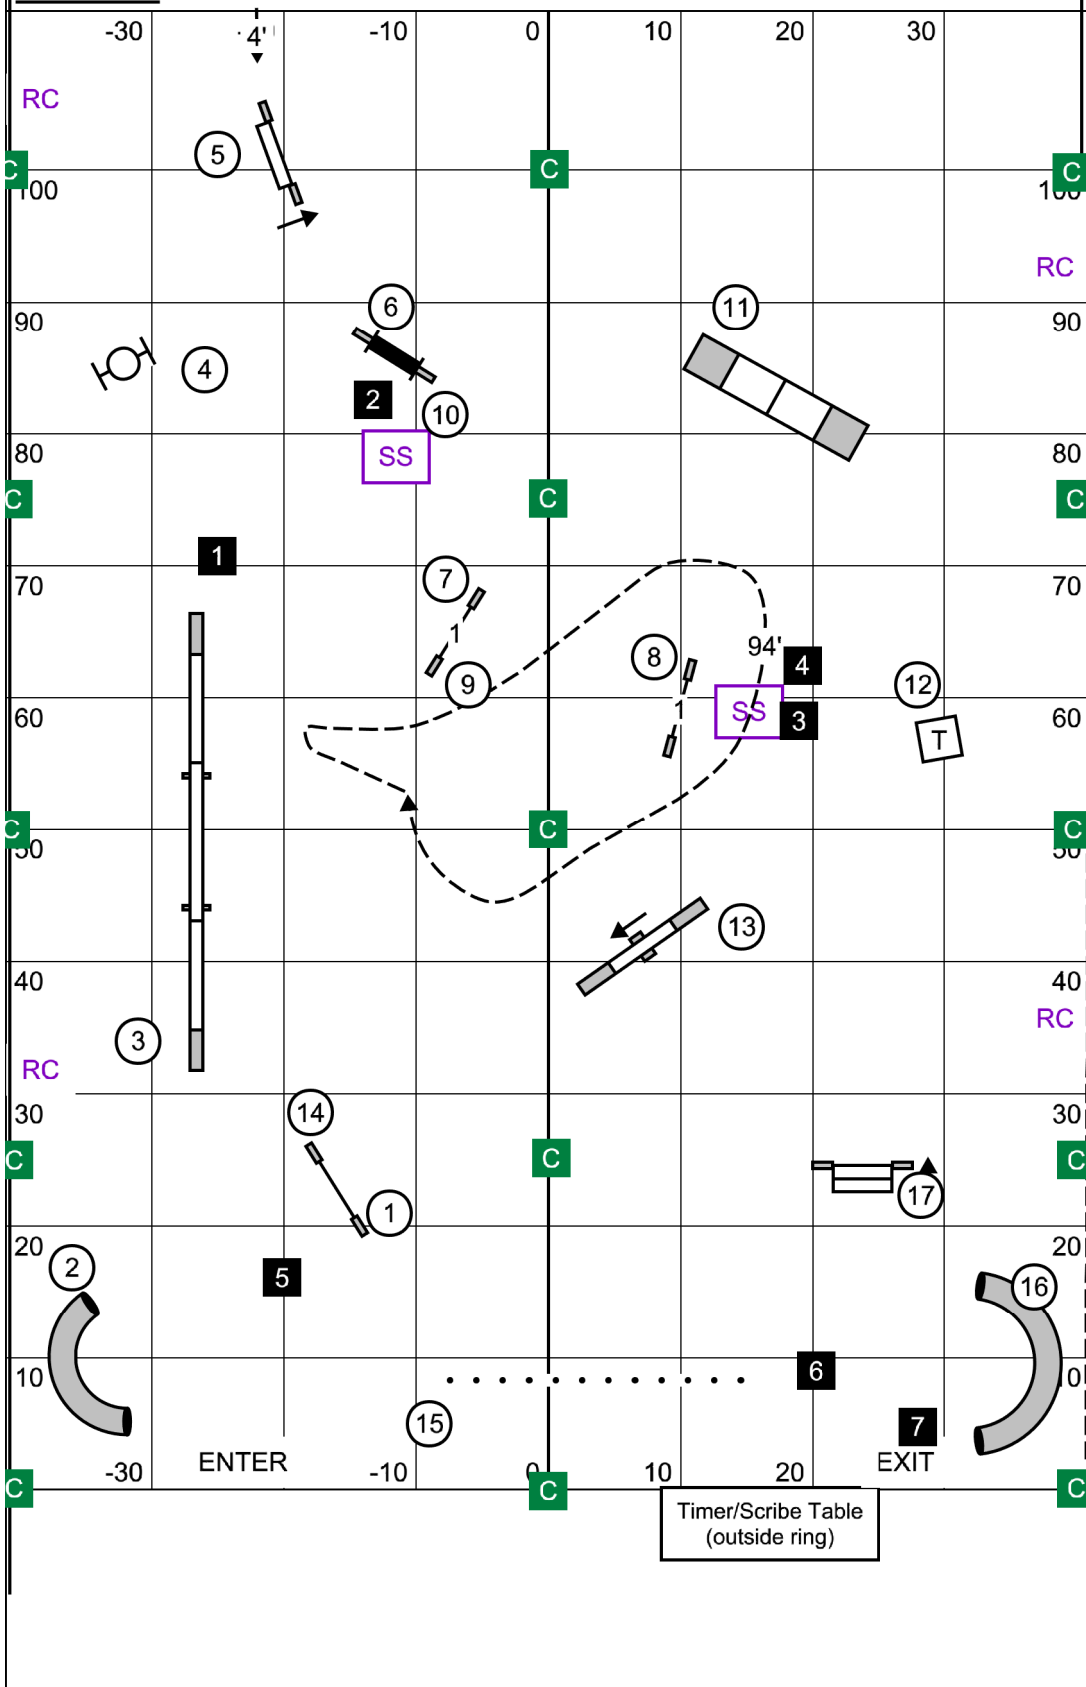

**CENTRAL NEW YORK
SHETLAND SHEEPDOG CLUB**
80' x 112' Ring - Agility Turf - Electronic Timing
January 21, 2024 Tom O'Brien

Timer/Scribe Table (outside ring)

Excellent / Master STANDARD

Central New York Shetland Sheepdog Club
 Jan. 20, 2024
Combined FAST
 Morgan Carleton

----- Novice (8)(4) or (3)(8), 50 pts.

———— Open (8)(4) or (3)(8), 55 pts.

..... Ex/M (3)(8)(4), 60 pts

Timer/Scribe Table
 (outside ring)

Central New York Shetland Sheepdog Club
 Jan. 20, 2024
 Open Standard
 Morgan Carleton

Central New York Shetland Sheepdog Club
 Jan. 20, 2024
Novice Standard
 Morgan Carleton

Timer/Scribe Table
 (outside ring)

Central New York Shetland Sheepdog Club
 Open Jumpers with Weaves
 Jan 20, 2023
 Morgan Carleton

Timer/Scribe Table
 (outside ring)

Central New York Shetland Sheepdog Club
 Novice Jumpers with Weaves
 Jan 20, 2023
 Morgan Carleton

Timer/Scribe Table
(outside ring)