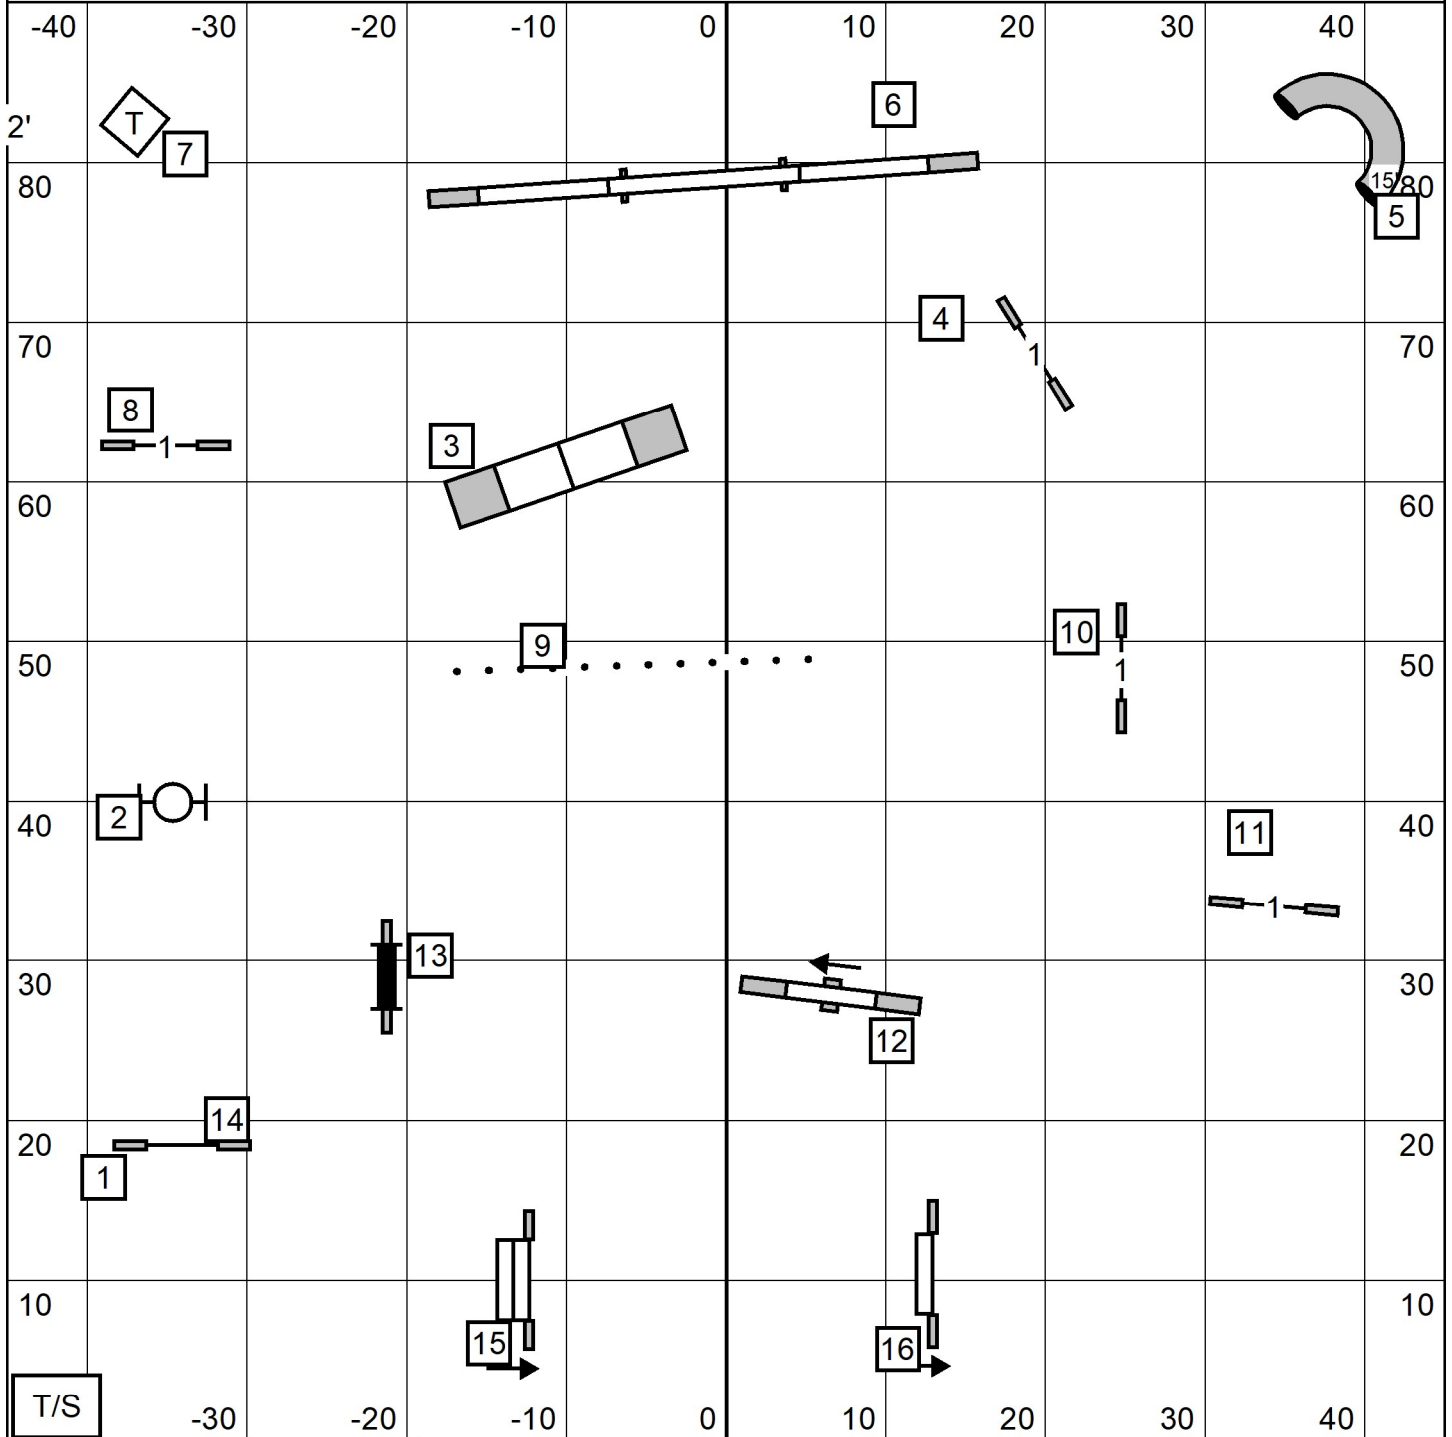

Open Standard

Sleeping Giant Agility Club
Paws n Affect
Hamden CT
Jan 27, 2024
Elliot Kaplan