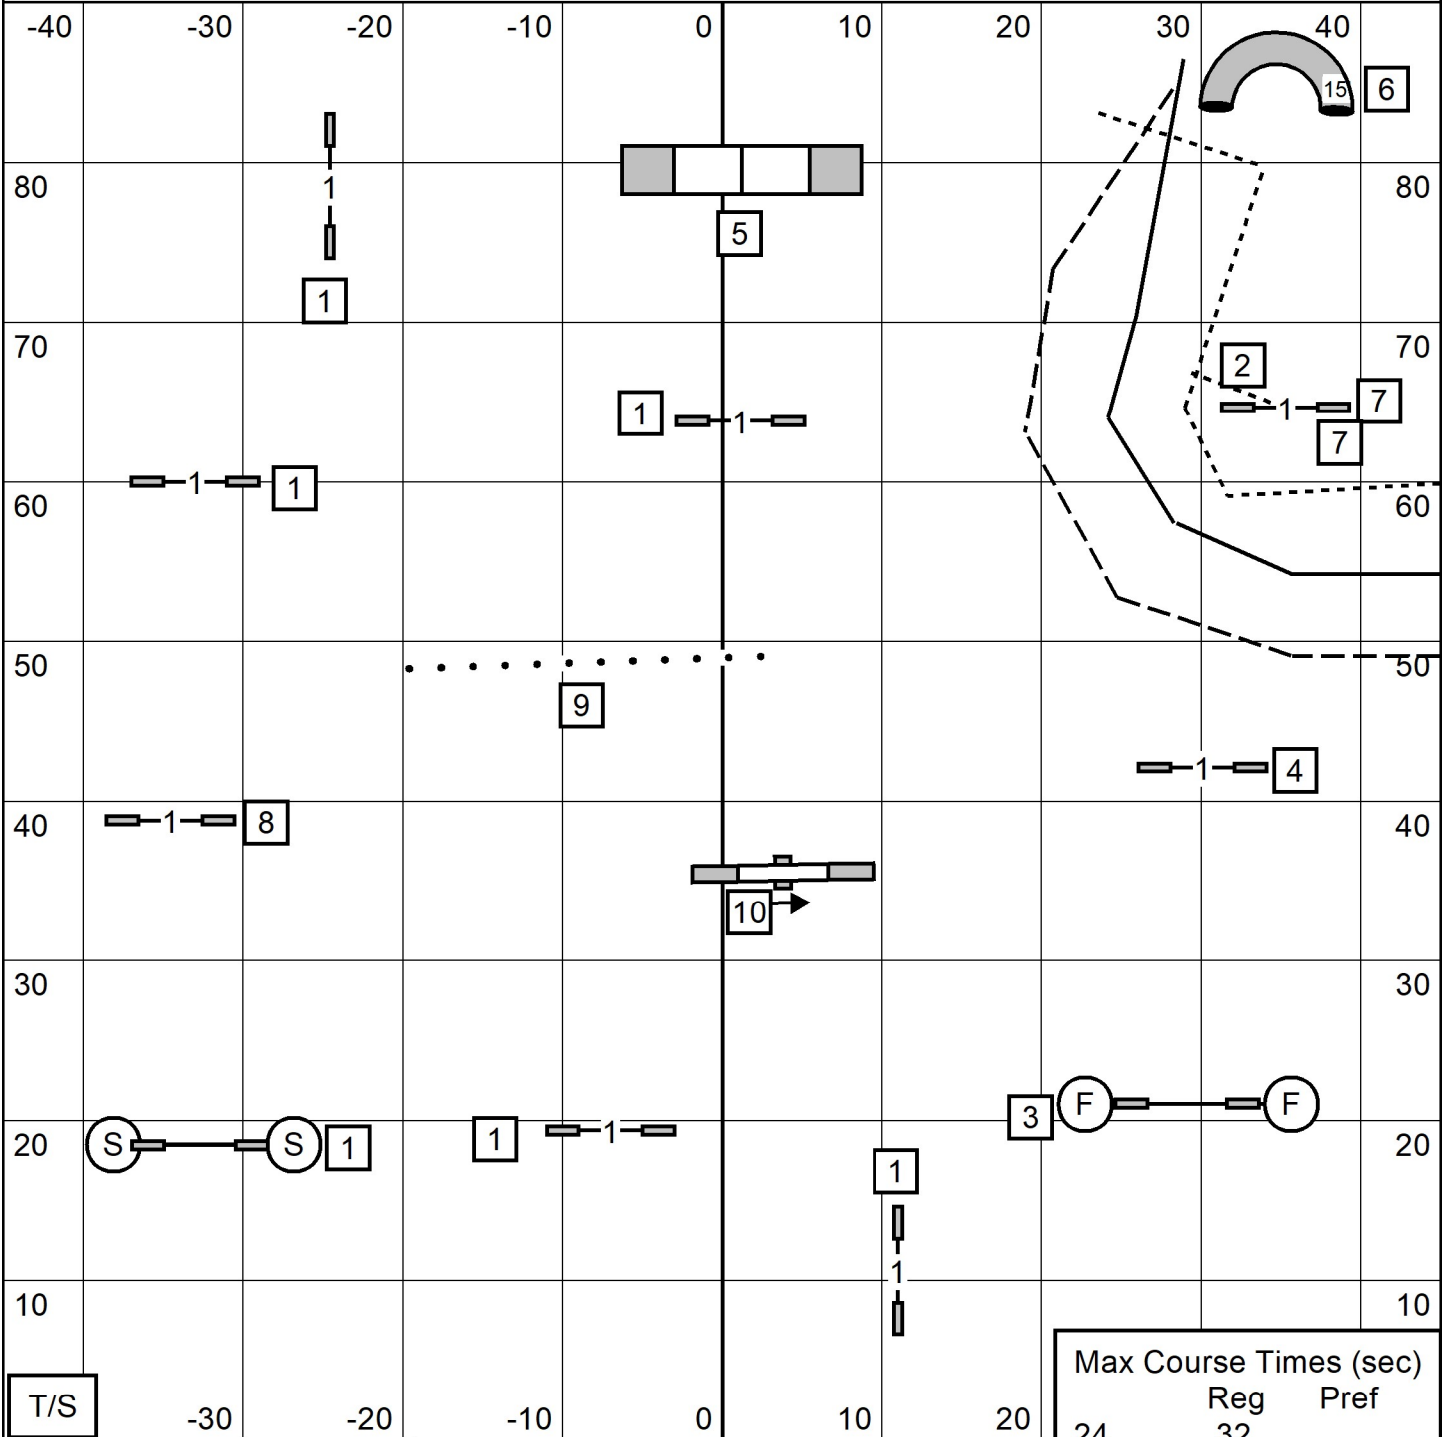

# FAST All Levels

	Max Course Times (sec)	
	Reg	Pref
24	32	
20/24C	32	35
16	35	35
12	35	38
8	38	38
4		41

Sleeping Giant Agility Club  
 Paws n Affect  
 Hamden CT  
 Jan 27, 2024  
 Elliot Kaplan

**E/M 7-6-2 Dashed line**  
**Open 7-6 Solid line**  
**Novice 7-6 Dotted line**