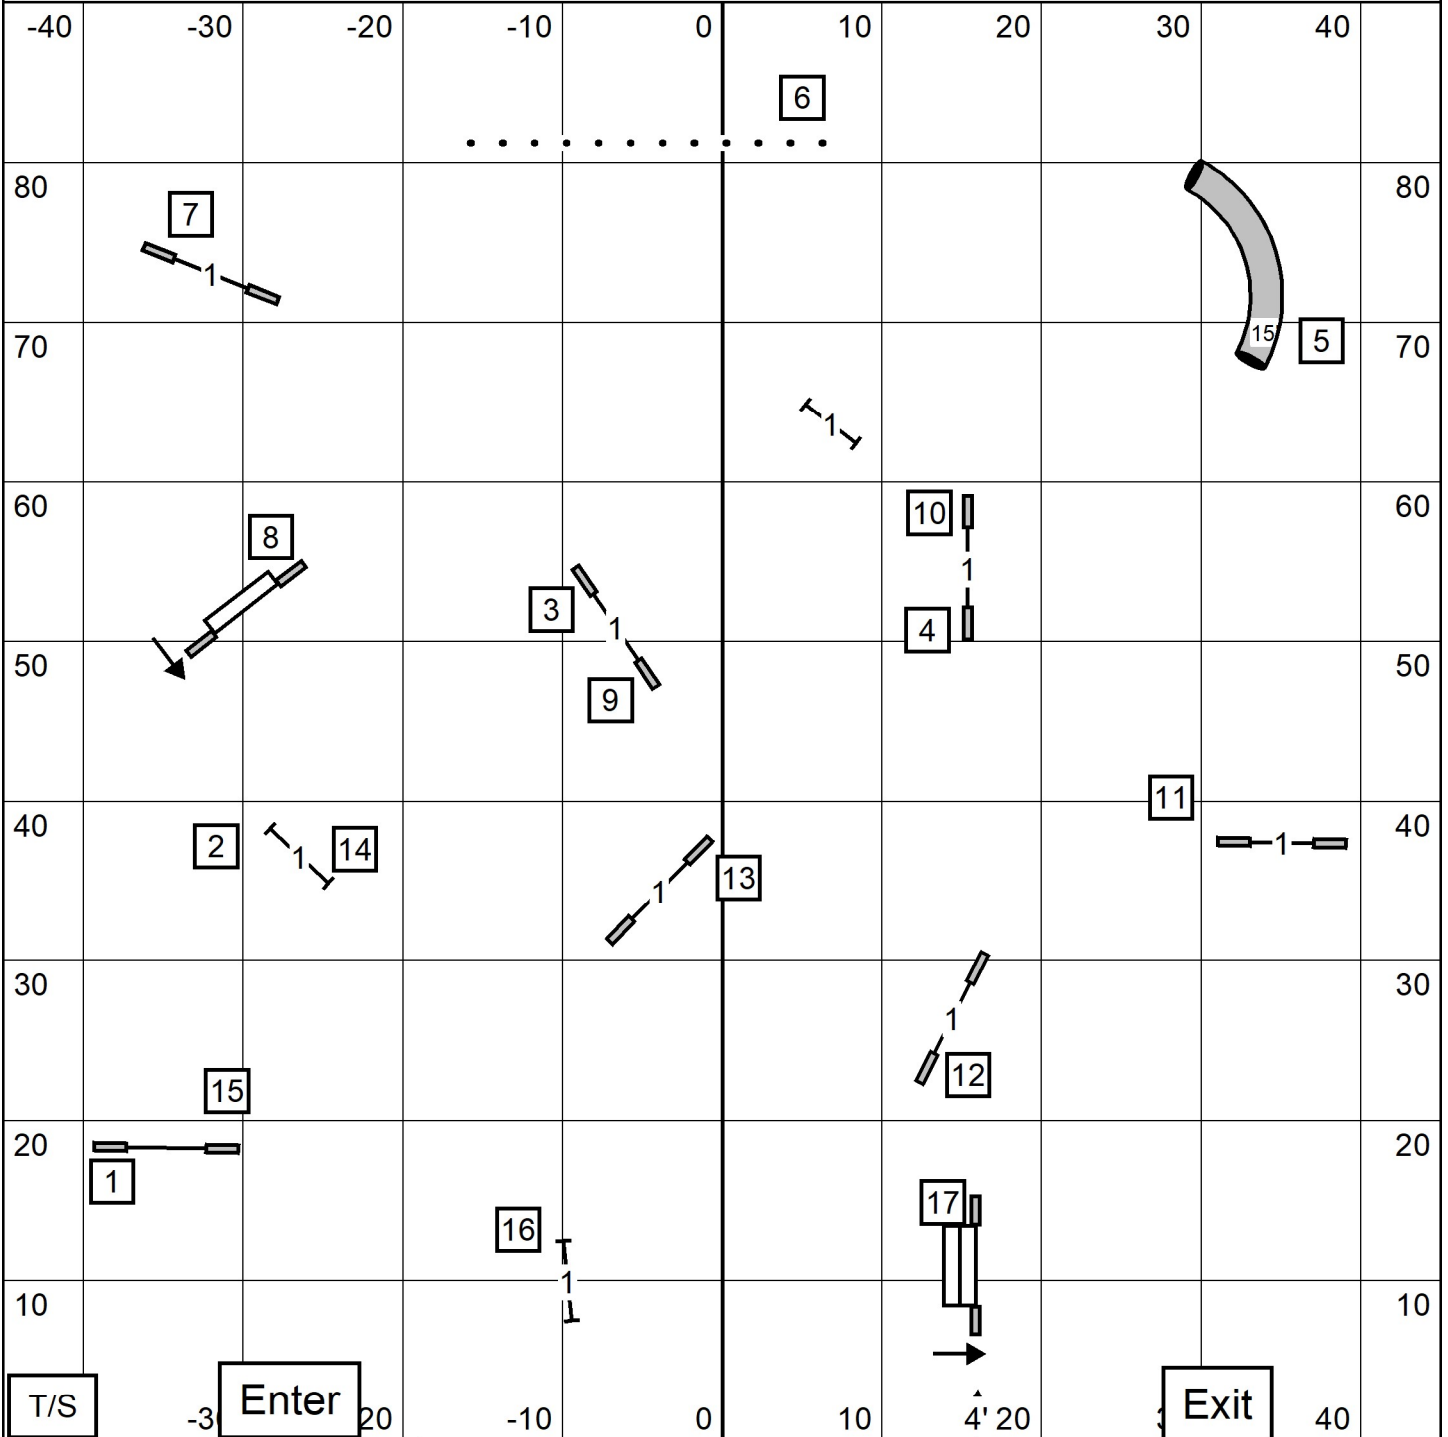

Open JWW

Sleeping Giant Agility Club
Paws n Affect
Hamden CT
Jan 27, 2024
Elliot Kaplan