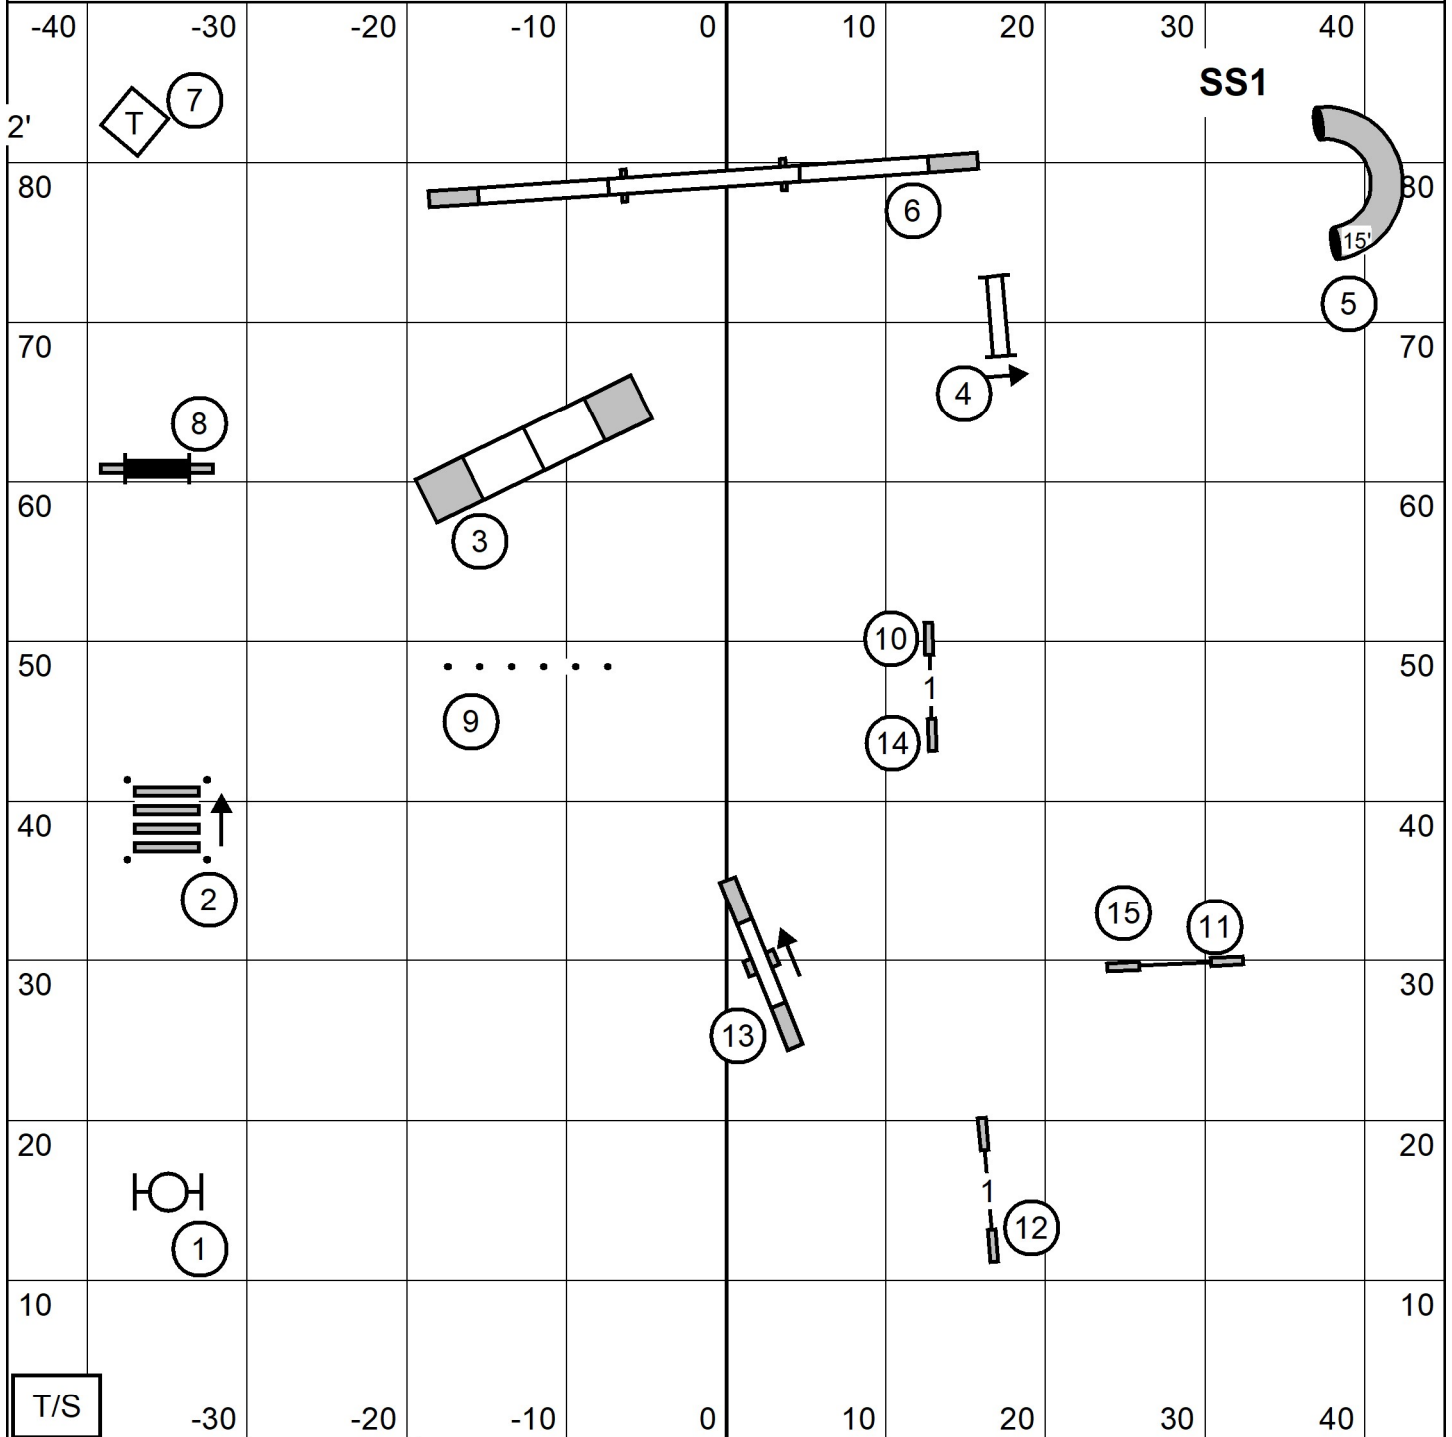

Novice Standard

Sleeping Giant Agility Club
Paws n Affect
Hamden CT
Jan 27, 2024
Elliot Kaplan