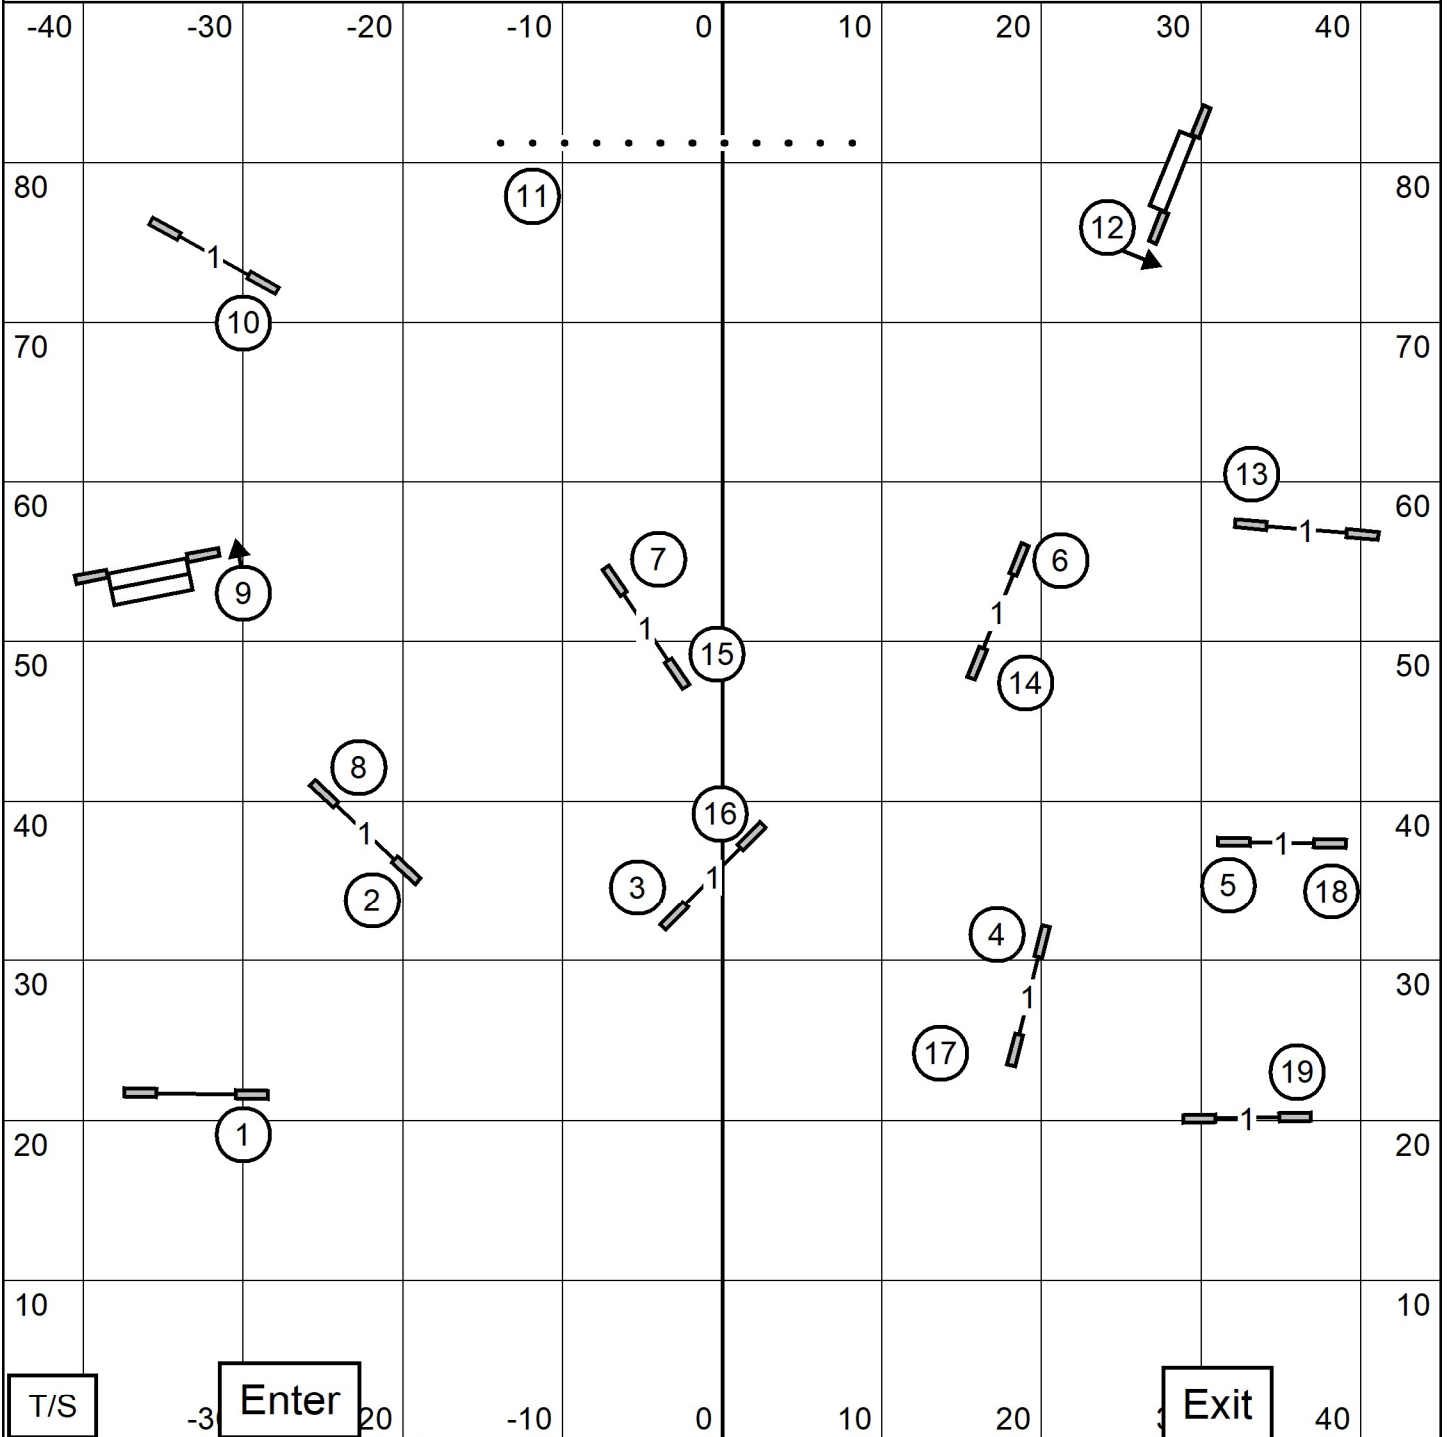

Excellent/Master JWW

T/S

Enter

T/S

Exit

Sleeping Giant Agility Club
Paws n Affect
Hamden CT
Jan 27, 2024
Elliot Kaplan