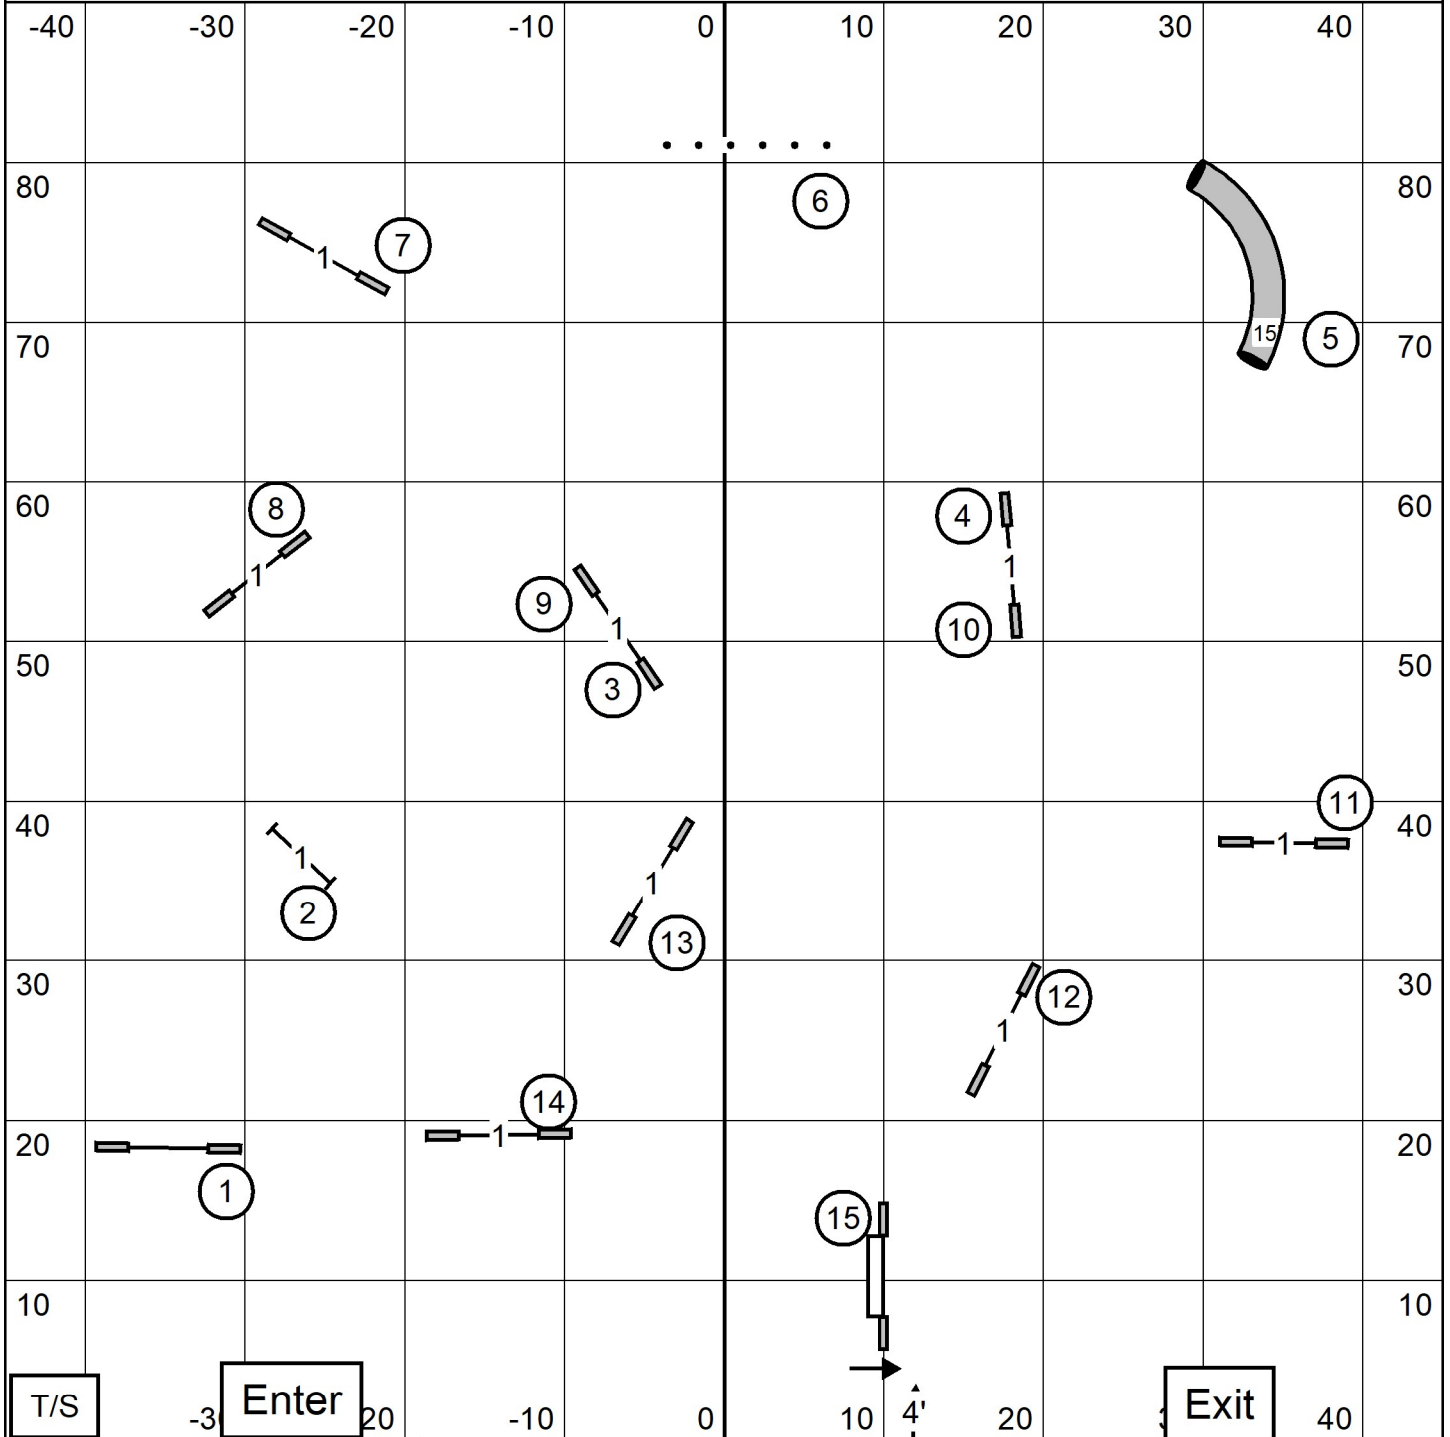

Novice JWW

Sleeping Giant Agility Club
Paws n Affect
Hamden CT
Jan 27, 2024
Elliot Kaplan