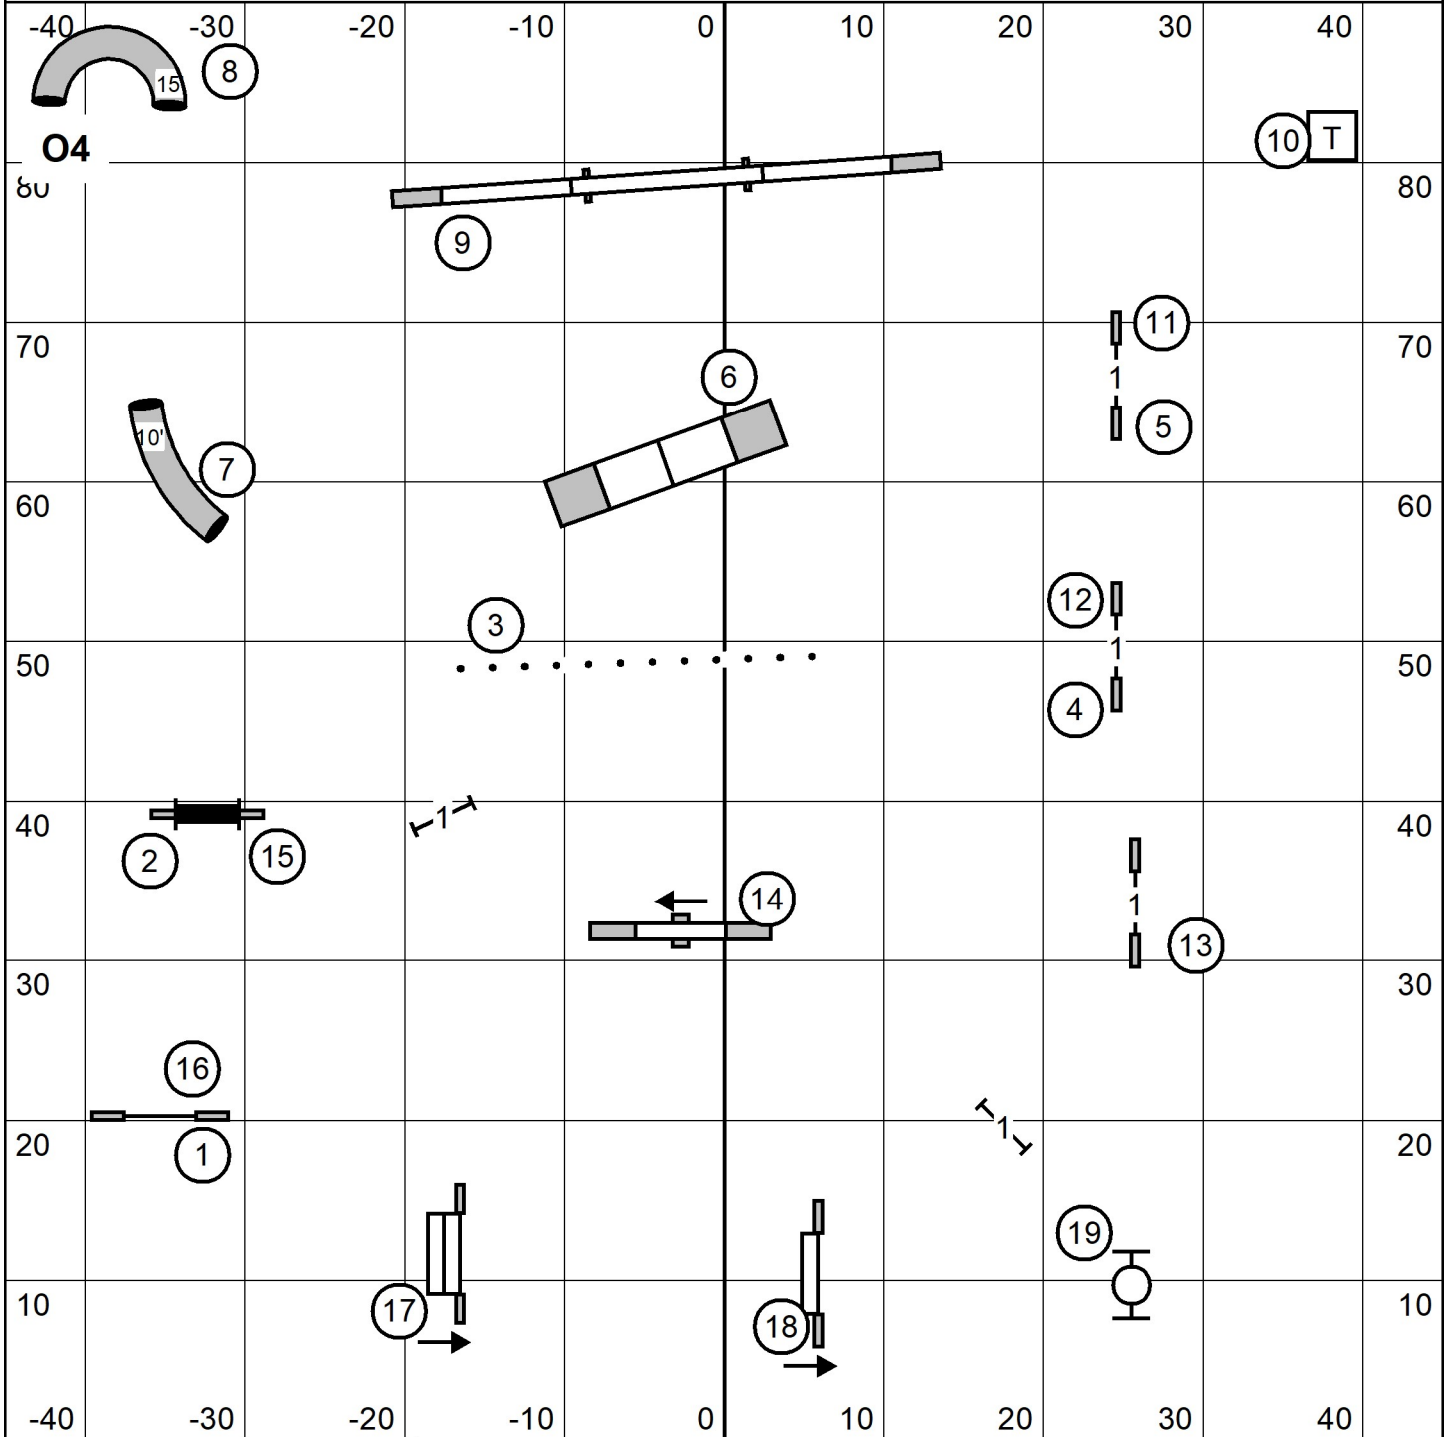

Excellent/Master Standard

Sleeping Giant Agility Club
Paws n Affect
Hamden CT
Jan 27, 2024
Elliot Kaplan