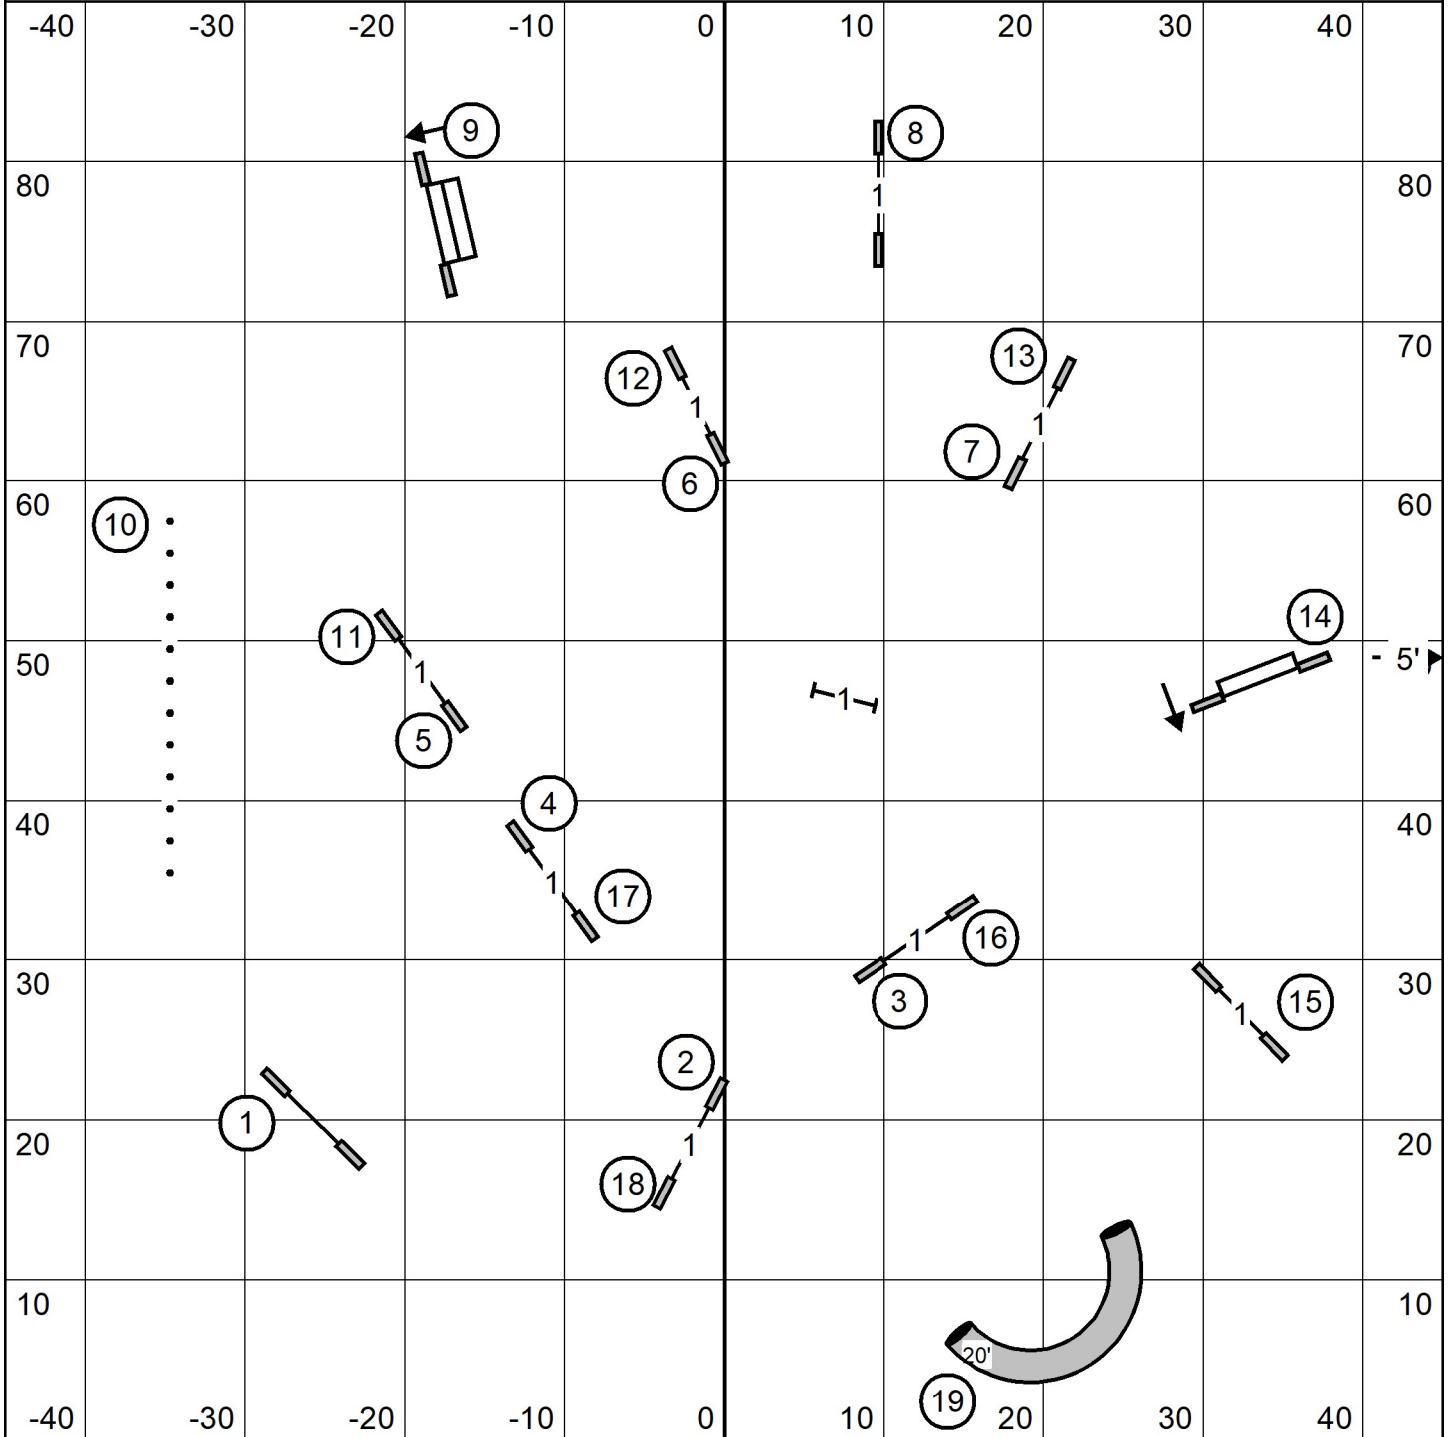

Excellent/Masters JWW

Sleeping Giant Agility Club
Paws n Affect
Hamden CT
Jan 28, 2024
Elliot Kaplan

T/S