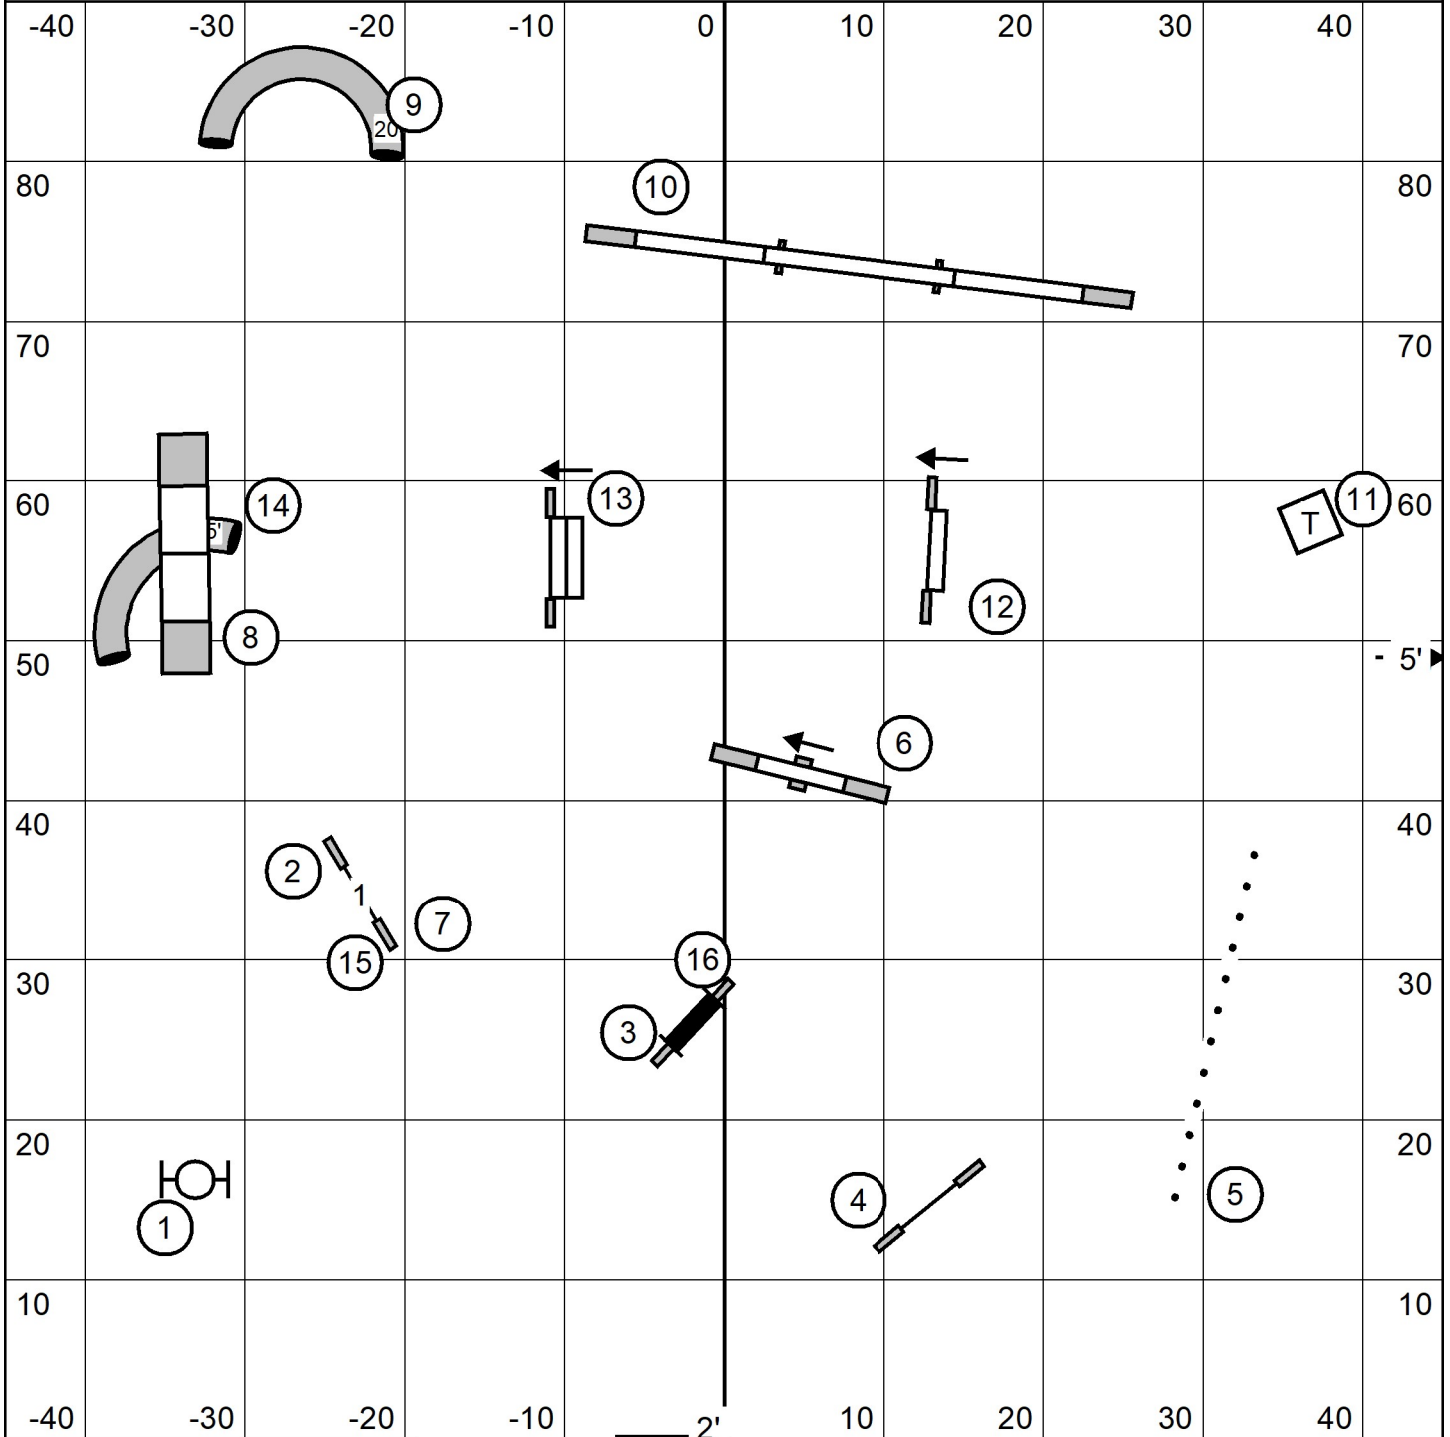

Open Standard

Sleeping Giant Agility Club
Paws n Affect
Hamden CT
Jan 28, 2024
Elliot Kaplan

T/S