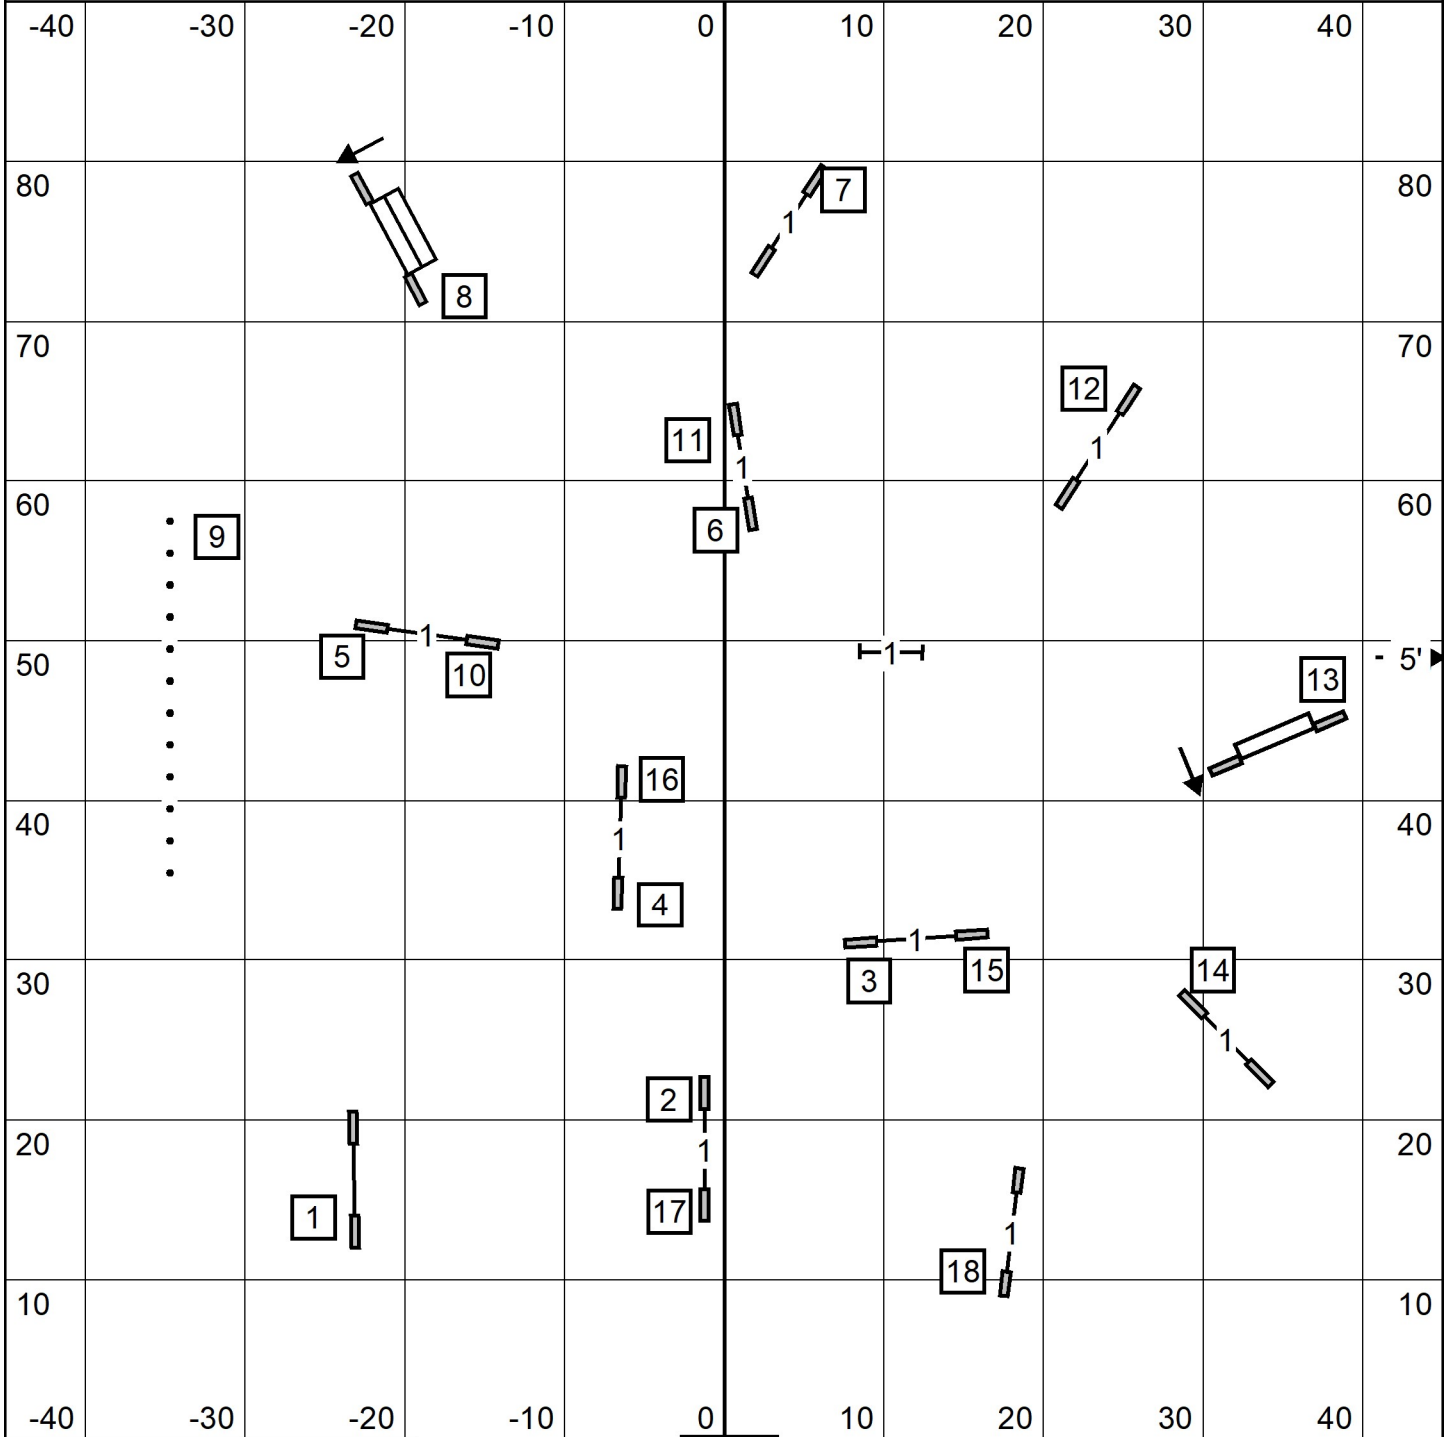

Open JWW

Sleeping Giant Agility Club
Paws n Affect
Hamden CT
Jan 28, 2024
Elliot Kaplan

T/S