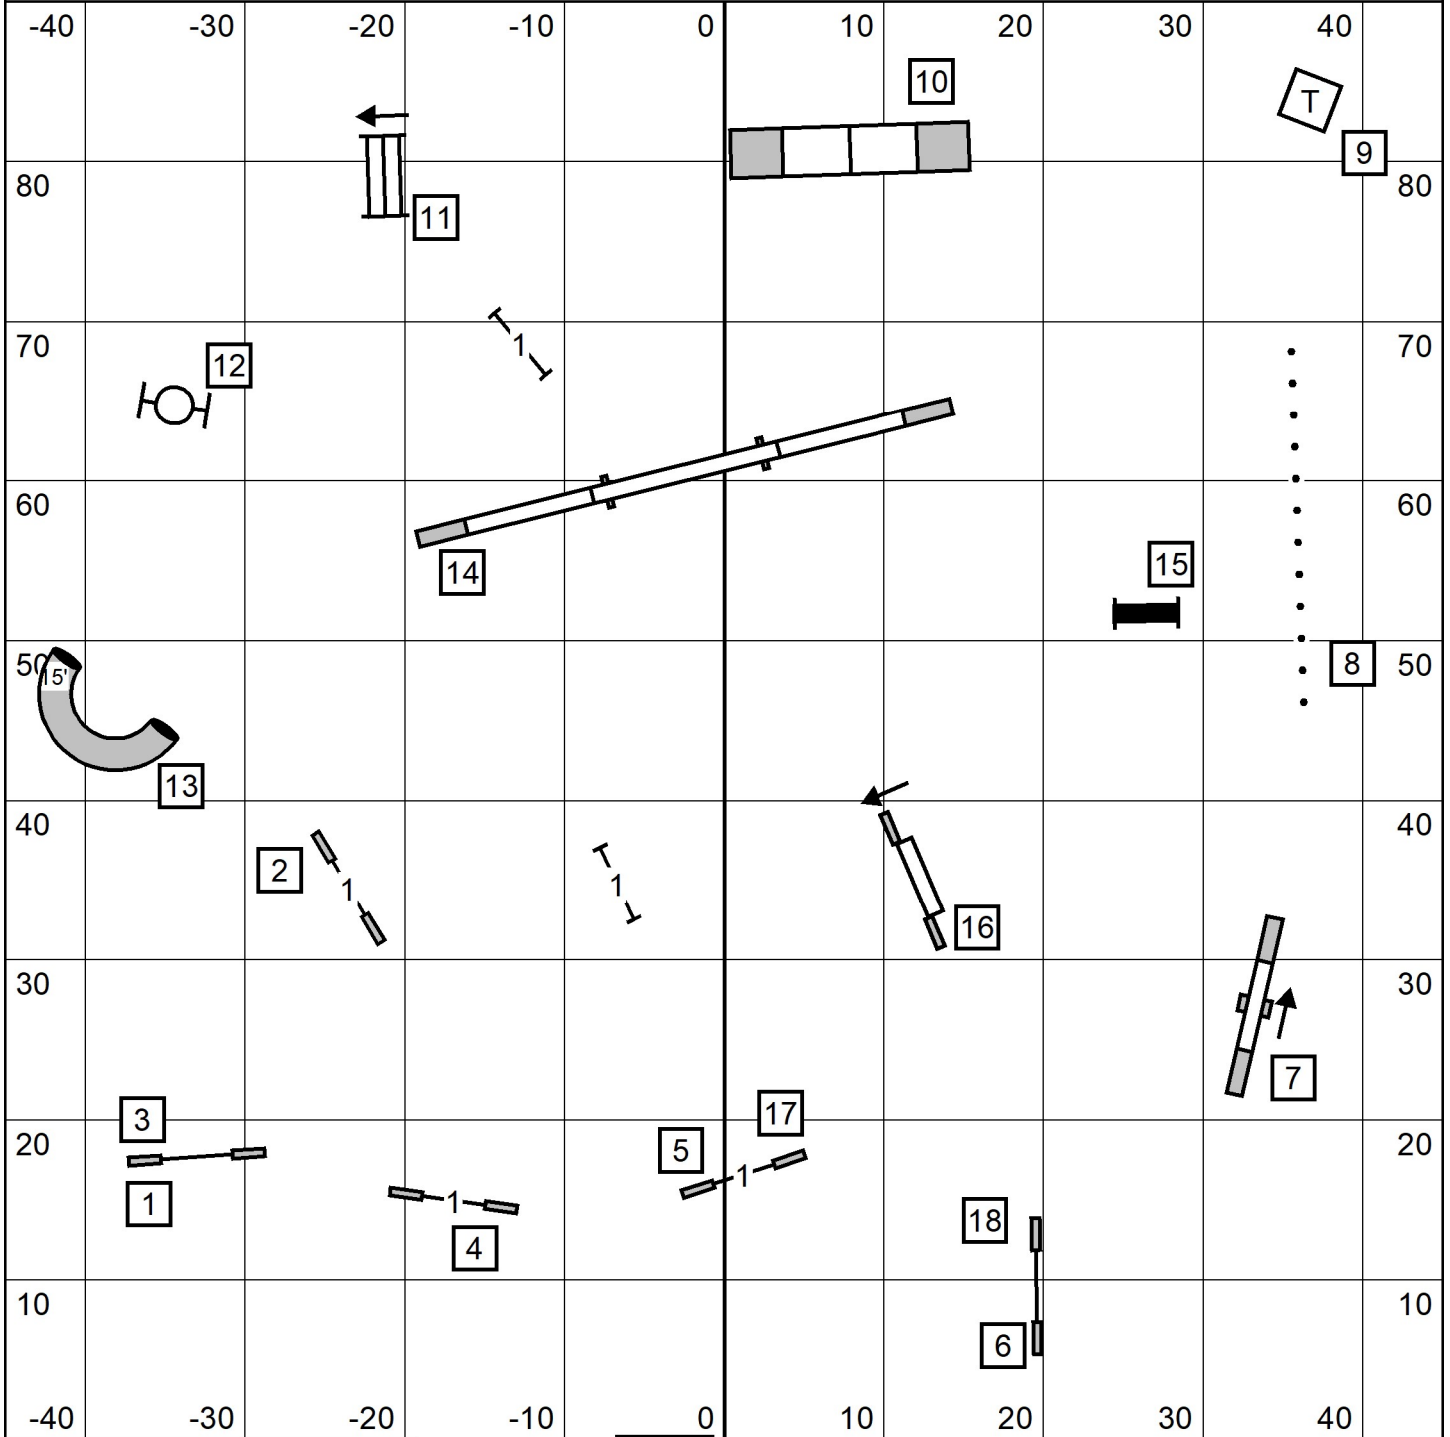

Excellent/Master Standard

Sleeping Giant Agility Club
Paws n Affect
Hamden CT
Jan 28, 2024
Elliot Kaplan

T/S