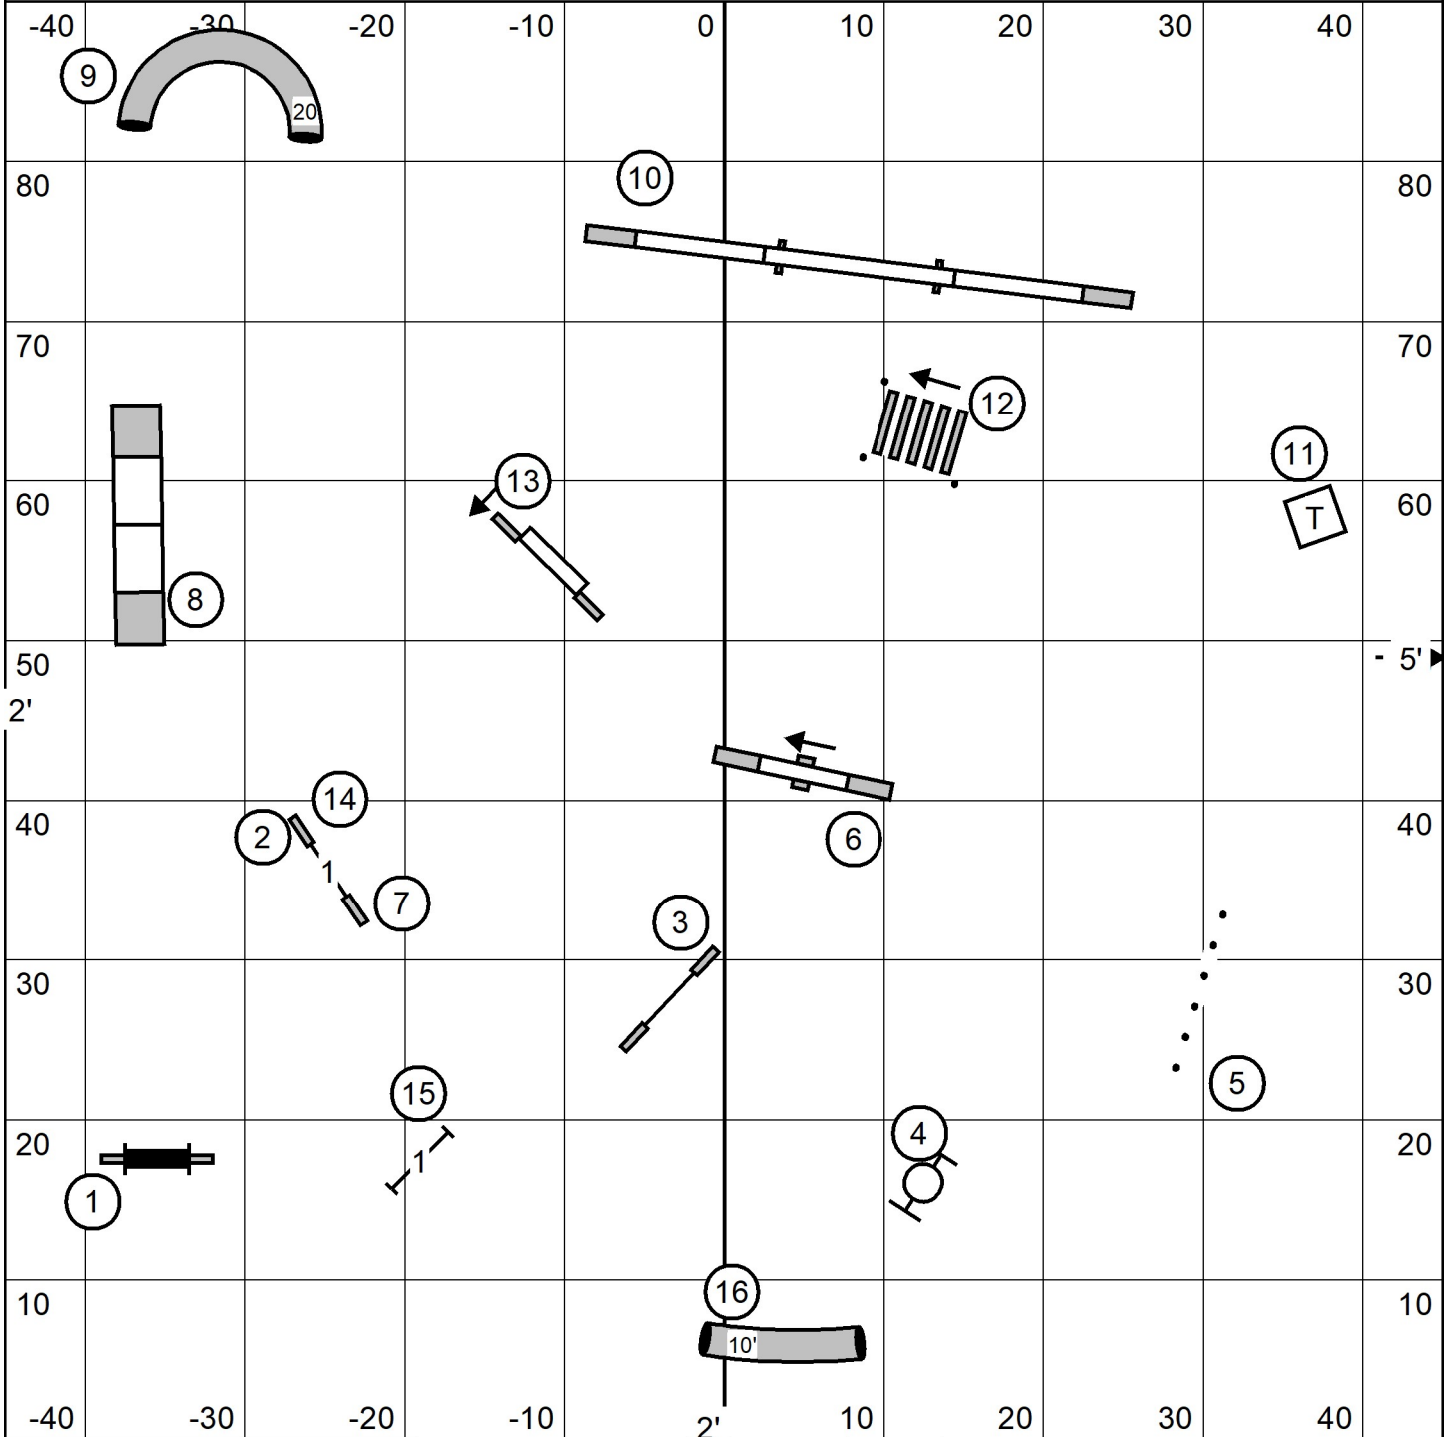

Novice Standard

Sleeping Giant Agility Club
Paws n Affect
Hamden CT
Jan 28, 2024
Elliot Kaplan

T/S