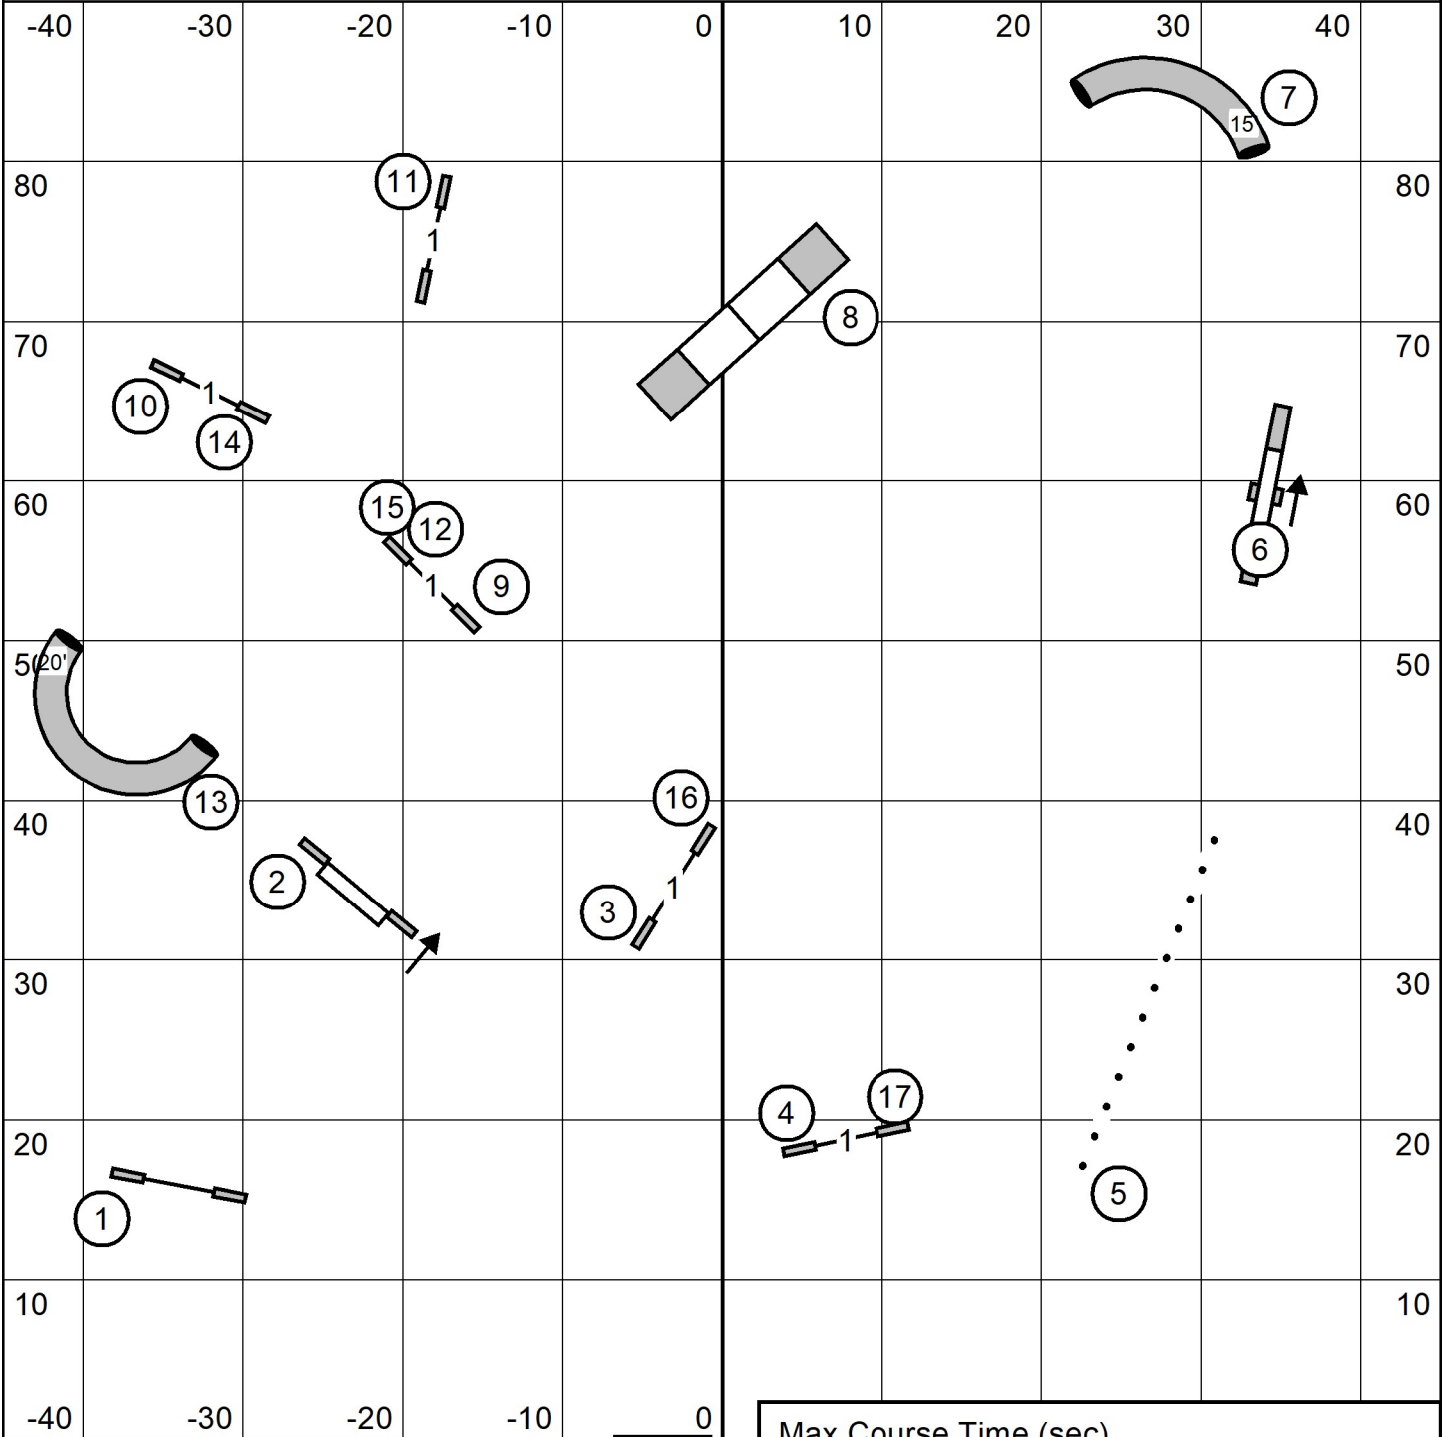

# T2B

Sleeping Giant Agility Club  
 Paws n Affect  
 Hamden CT  
 Jan 28, 2024  
 Elliot Kaplan

T/S

Max Course Time (sec)	
20/24/24C	50
16	55
4/8/12	60
No difference between Regular and Preferred	