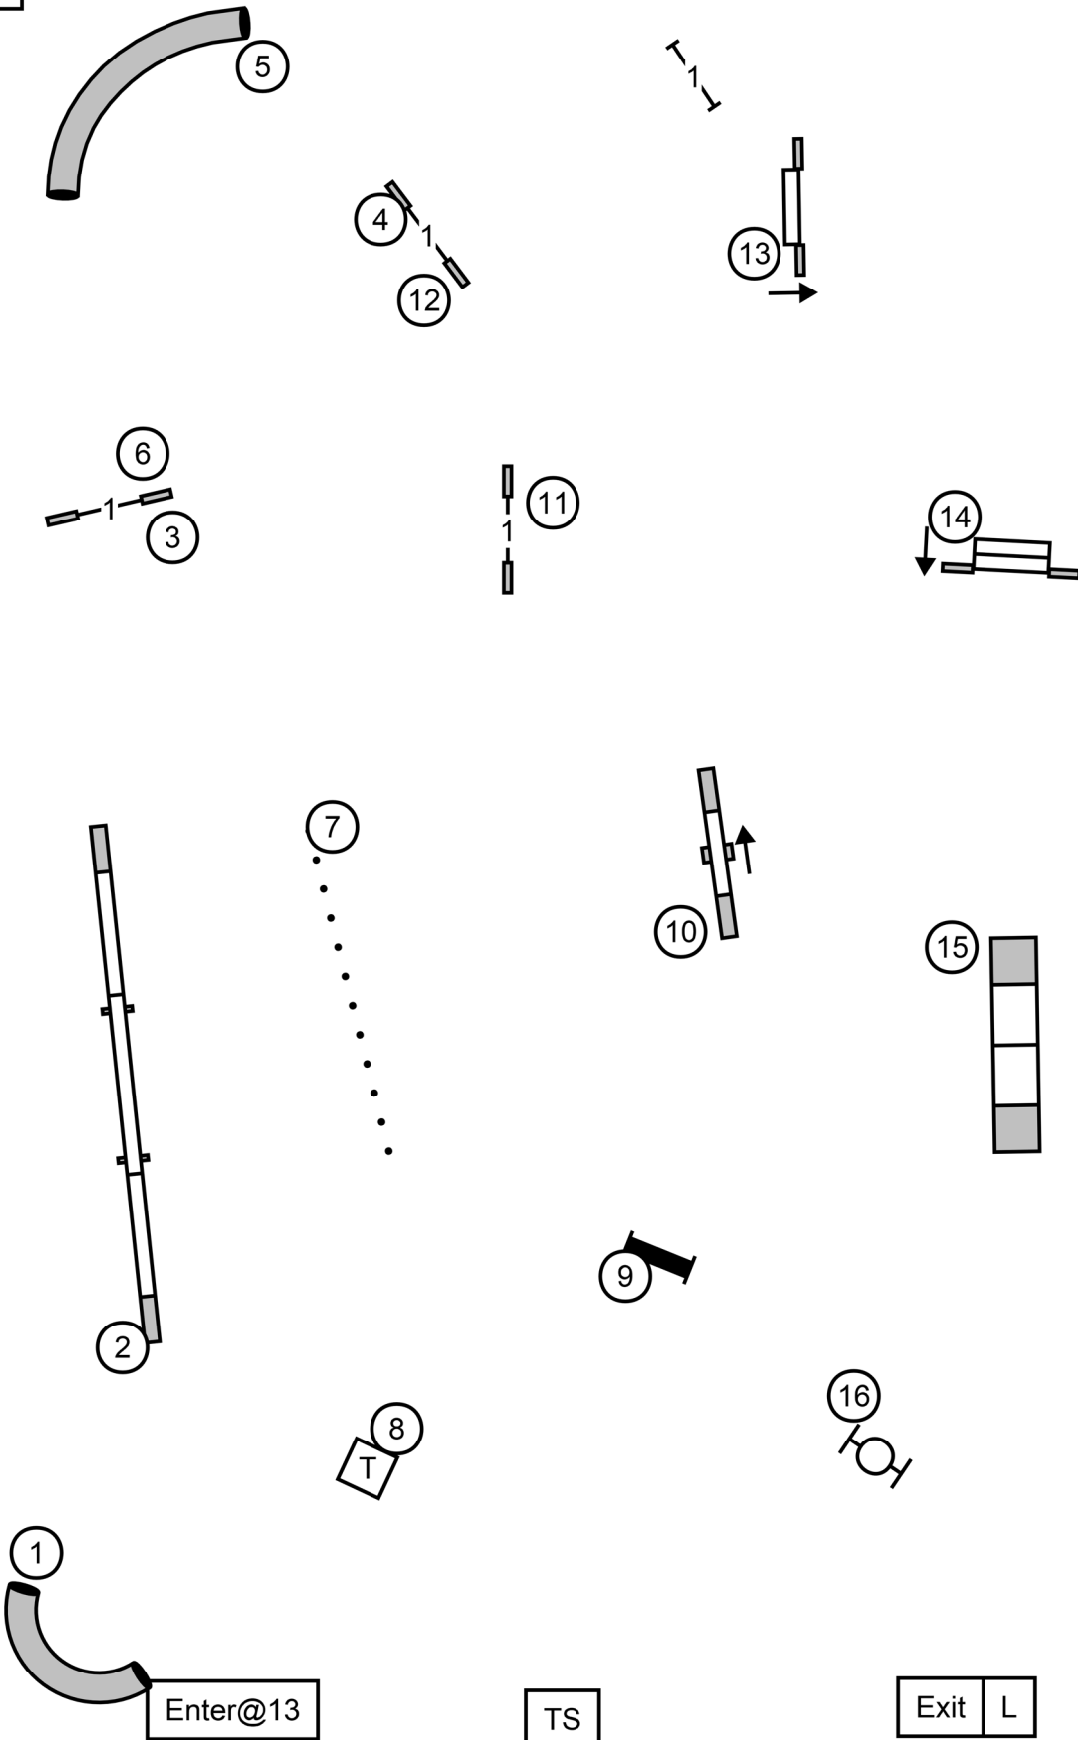

Albany Obedience Club

Saturday 2/3/2024

FAST All Levels

Judge: Kristine Schmidt

Send:

E/M 8 to 6 to 2 behind solid black line

Open 8 to 6 to 2 behind dotted green line to solid black line

Novie 8 to 6 behind dotted green line

Points to Qualify

E/M = 60

Open = 55

Novice = 50

R

R

R

R

Enter@12

TS

Exit

L

R

R

R