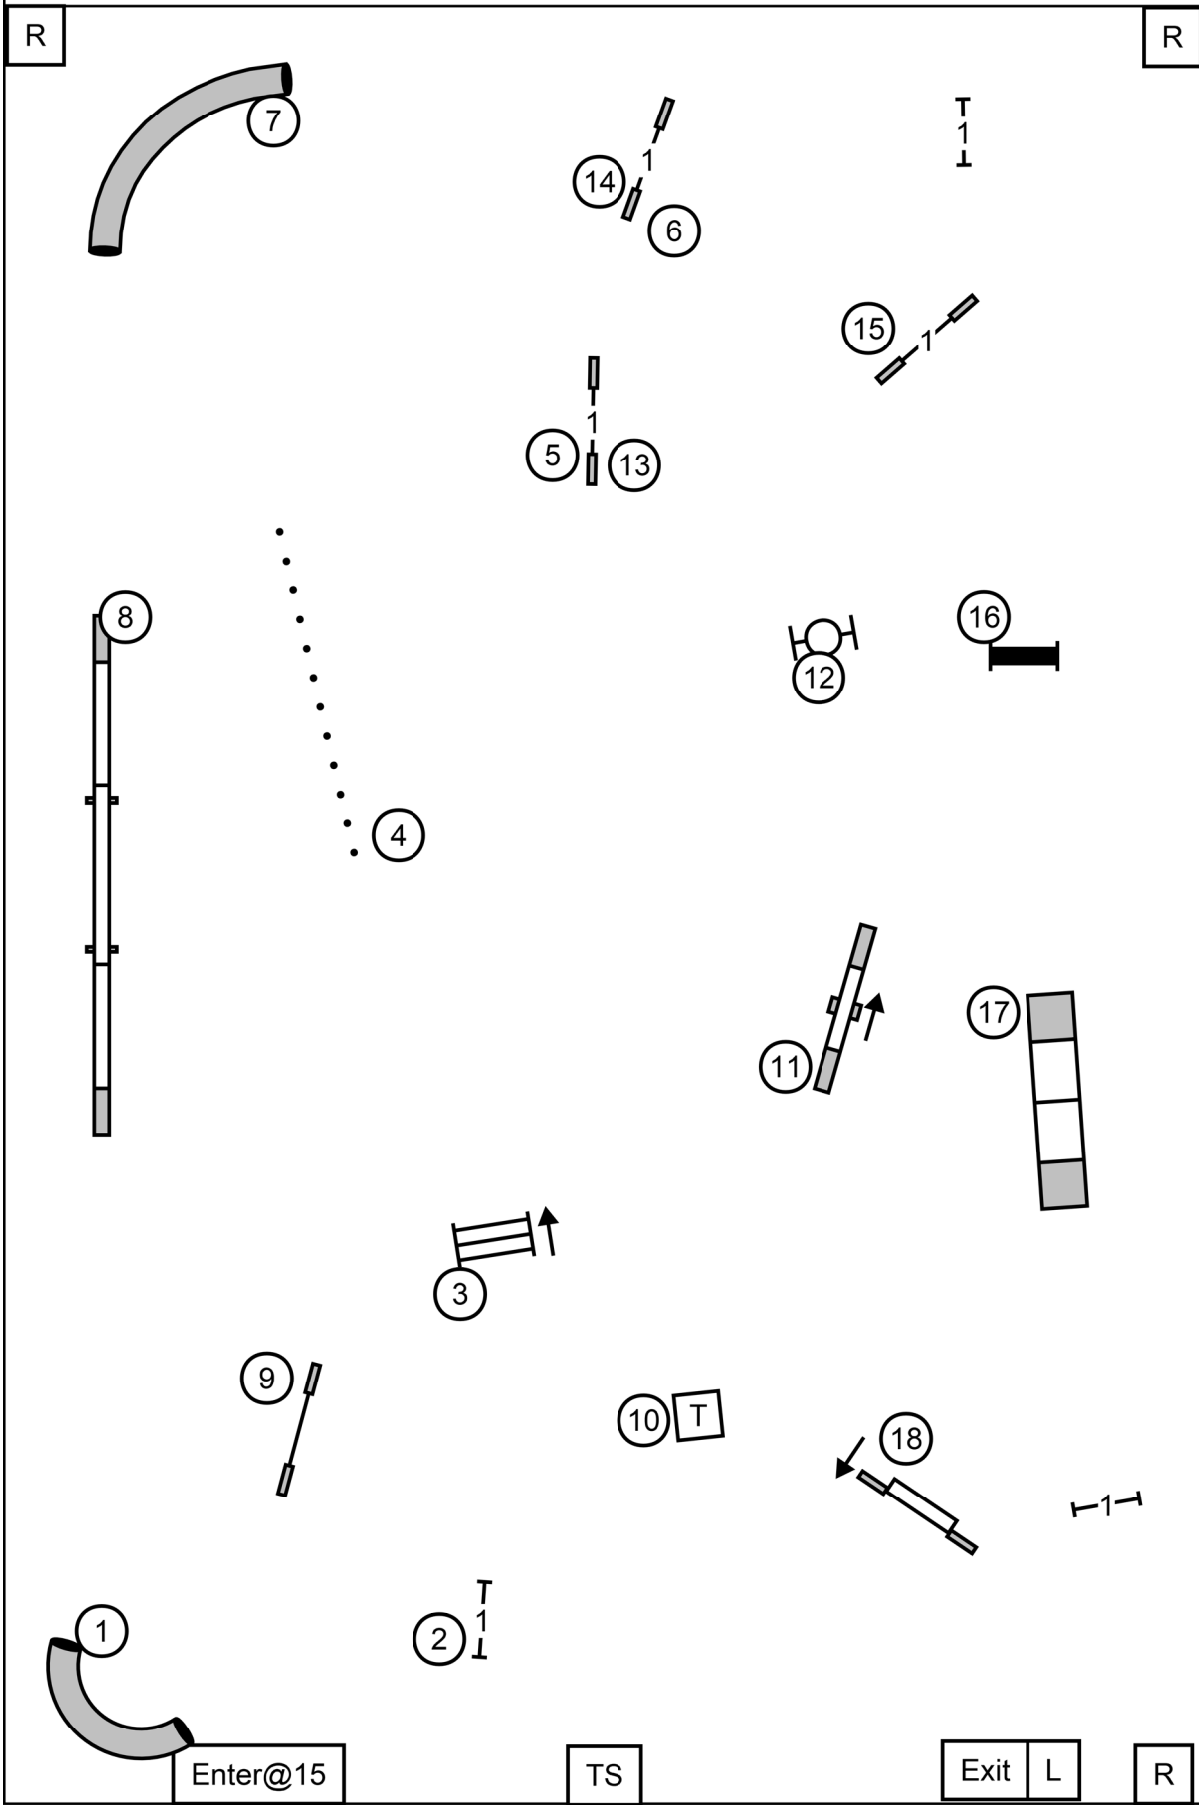

Albany Obedience Club

Saturday 2/3/2024

FAST All Levels

Judge: Kristine Schmidt

Send:

E/M 8 to 6 to 2 behind solid black line

Open 8 to 6 to 2 behind dotted green line to solid black line

Novie 8 to 6 behind dotted green line

Points to Qualify

E/M = 60

Open = 55

Novice = 50

R

R

R

R

Enter@12

TS

Exit

L

R

R

R