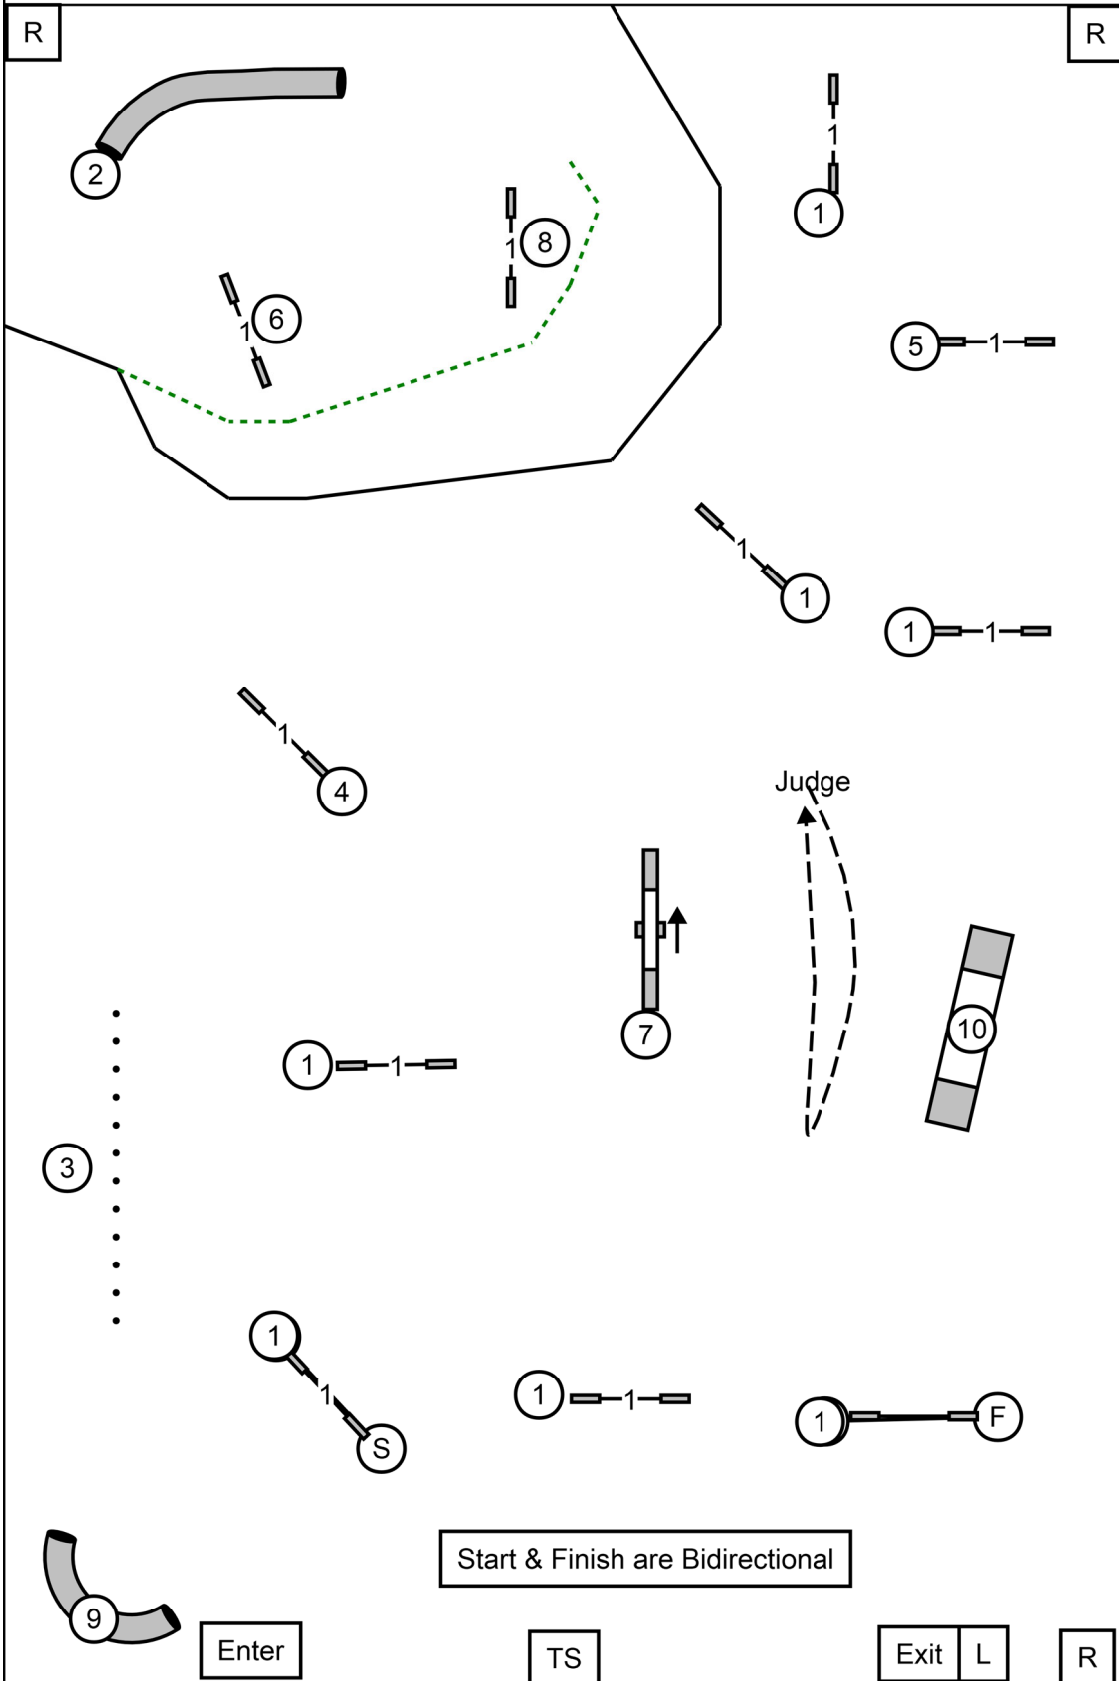

Albany Obedience Club

Saturday 2/3/2024

FAST All Levels

Judge: Kristine Schmidt

Send:

E/M 8 to 6 to 2 behind solid black line

Open 8 to 6 to 2 behind dotted green line to solid black line

Novie 8 to 6 behind dotted green line

Points to Qualify

E/M = 60

Open = 55

Novice = 50

R

R

R

R

Enter@12

TS

Exit

L

R

R

R