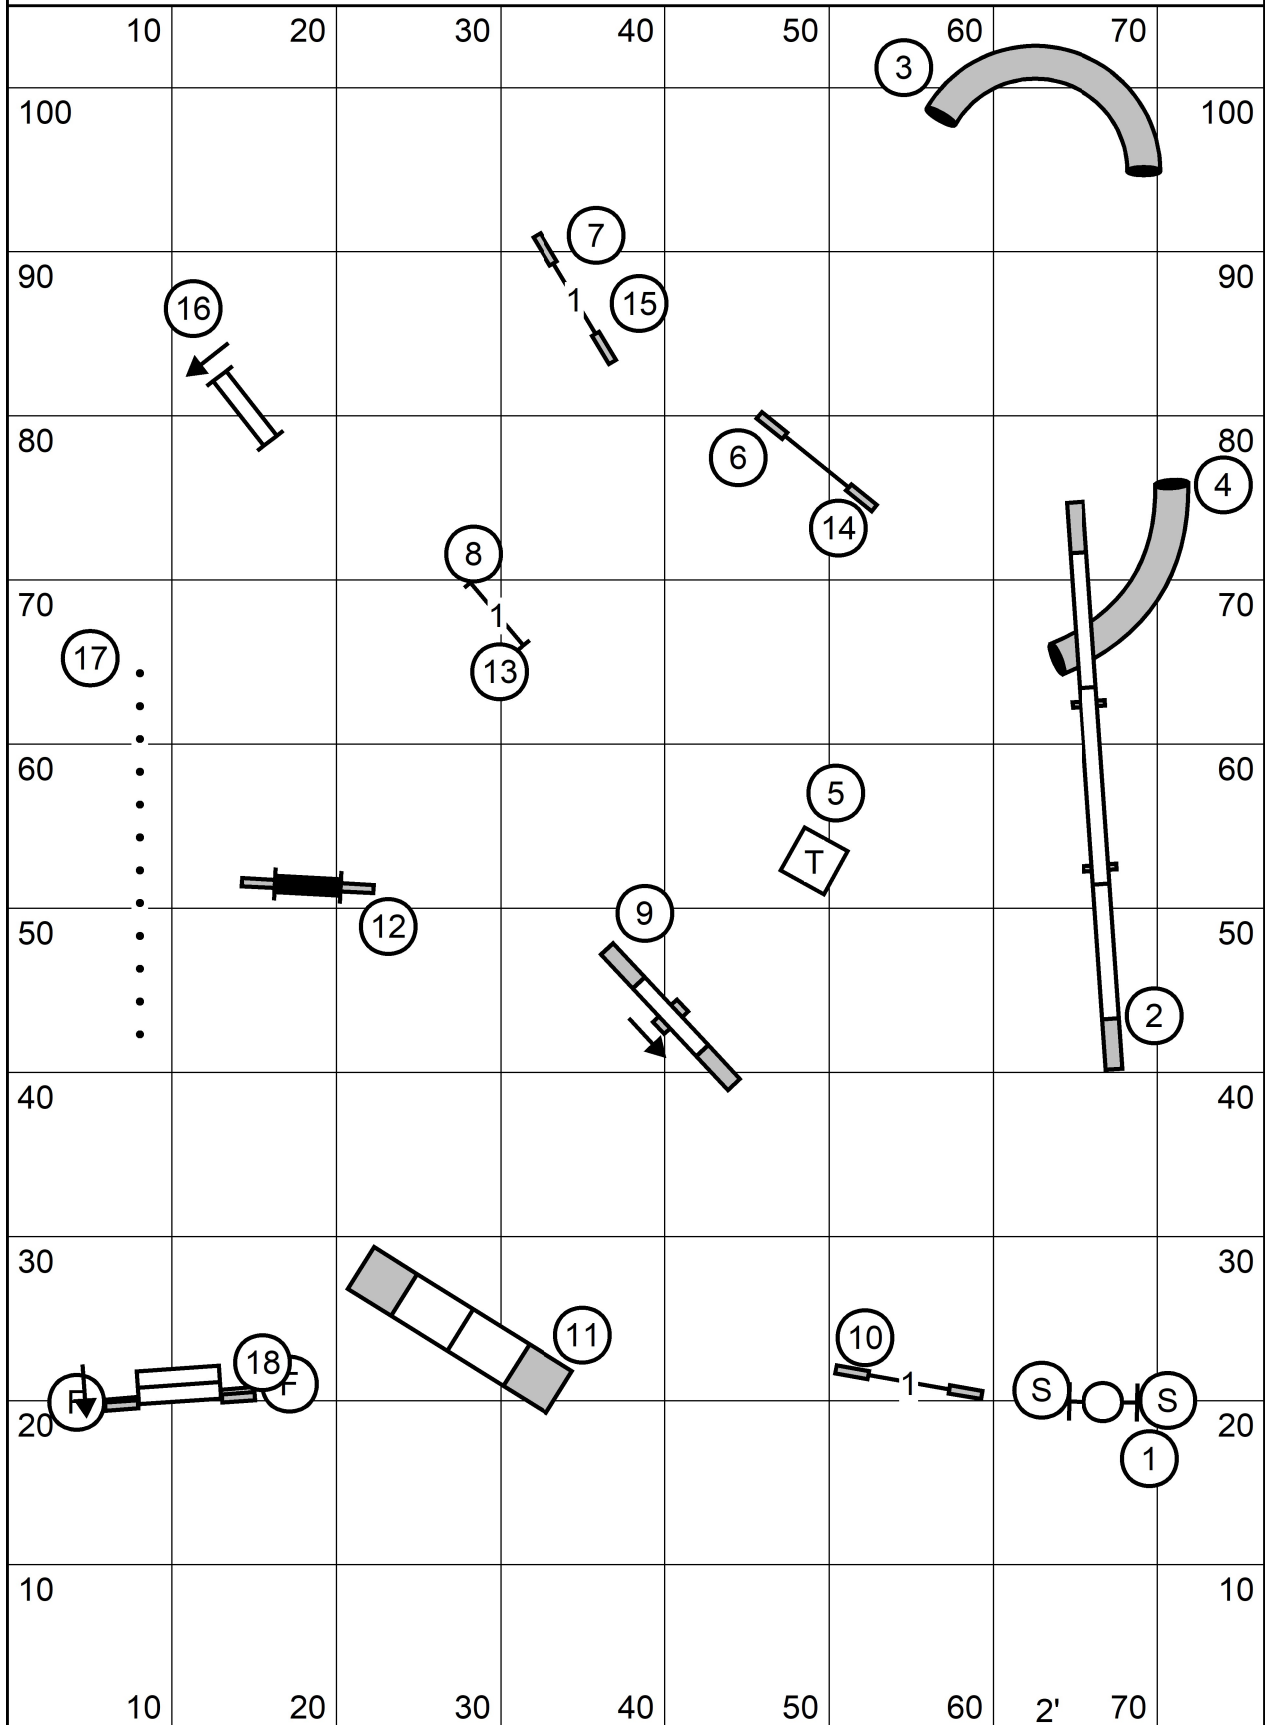

Colonial Shetland Sheepdog Club
Master/Excellent Standard
Saturday, February 3, 2024
Sally Gichner