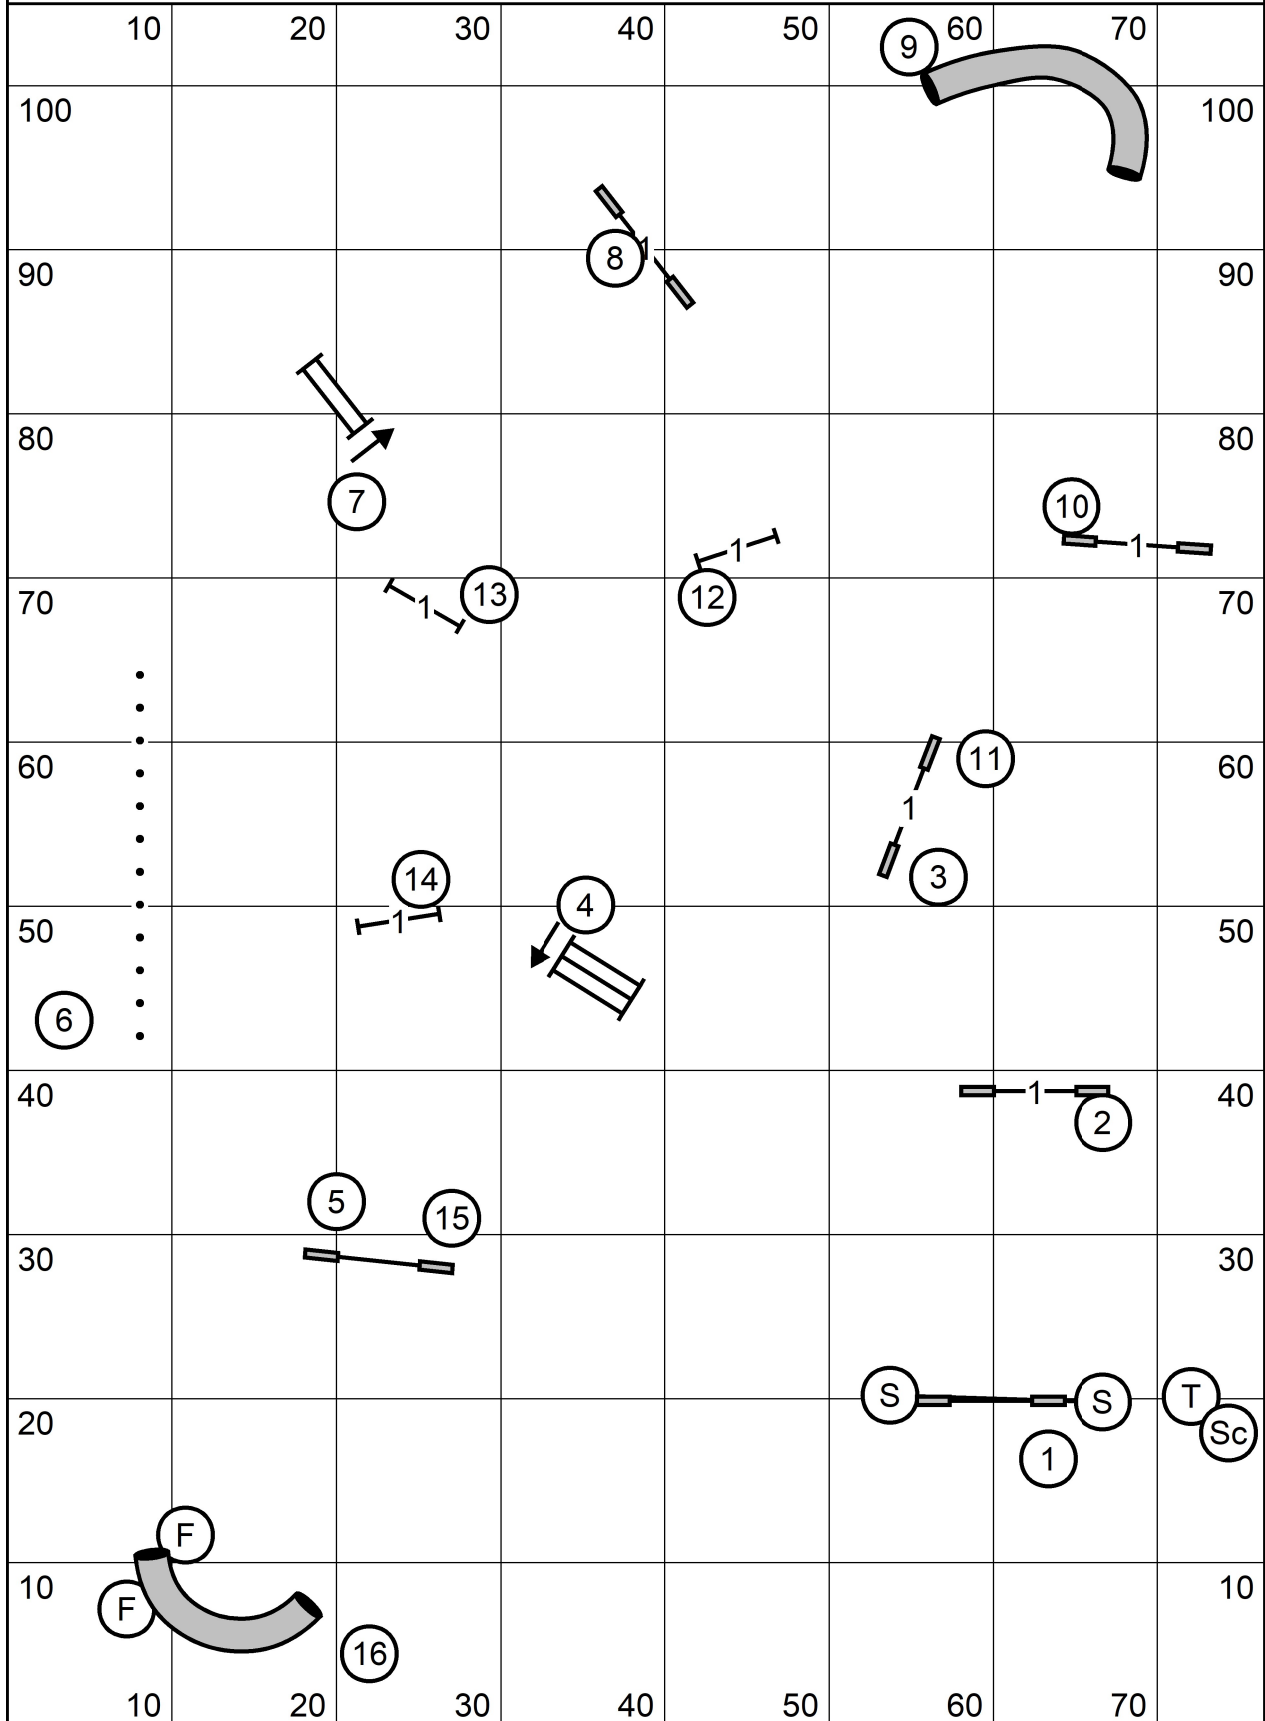

X/M Bonus: 4-5-6 Dashed Line  
 Open Bonus: 4-5, Solid to Dashed Line  
 Novice Bonus 4-5, Dotted to Dashed Line

Colonial Shetland Sheepdog Club  
 All Levels FAST  
 Saturday, February 3, 2024  
 Sally Gichner

Colonial Shetland Sheepdog Club  
 Master/Excellent Standard  
 Saturday, February 3, 2024  
 Sally Gichner

Colonial Shetland Sheepdog Club  
 Open Standard  
 Saturday, February 3, 2024  
 Sally Gichner

Colonial Shetland Sheepdog Club  
 Novice Standard  
 Saturday, February 3, 2024  
 Sally Gichner

Colonial Shetland Sheepdog Club  
 Open JWW  
 Saturday, February 3, 2024  
 Sally Gichner

Colonial Shetland Sheepdog Club  
 NoviceJWW  
 Saturday, February 3, 2024  
 Sally Gichner