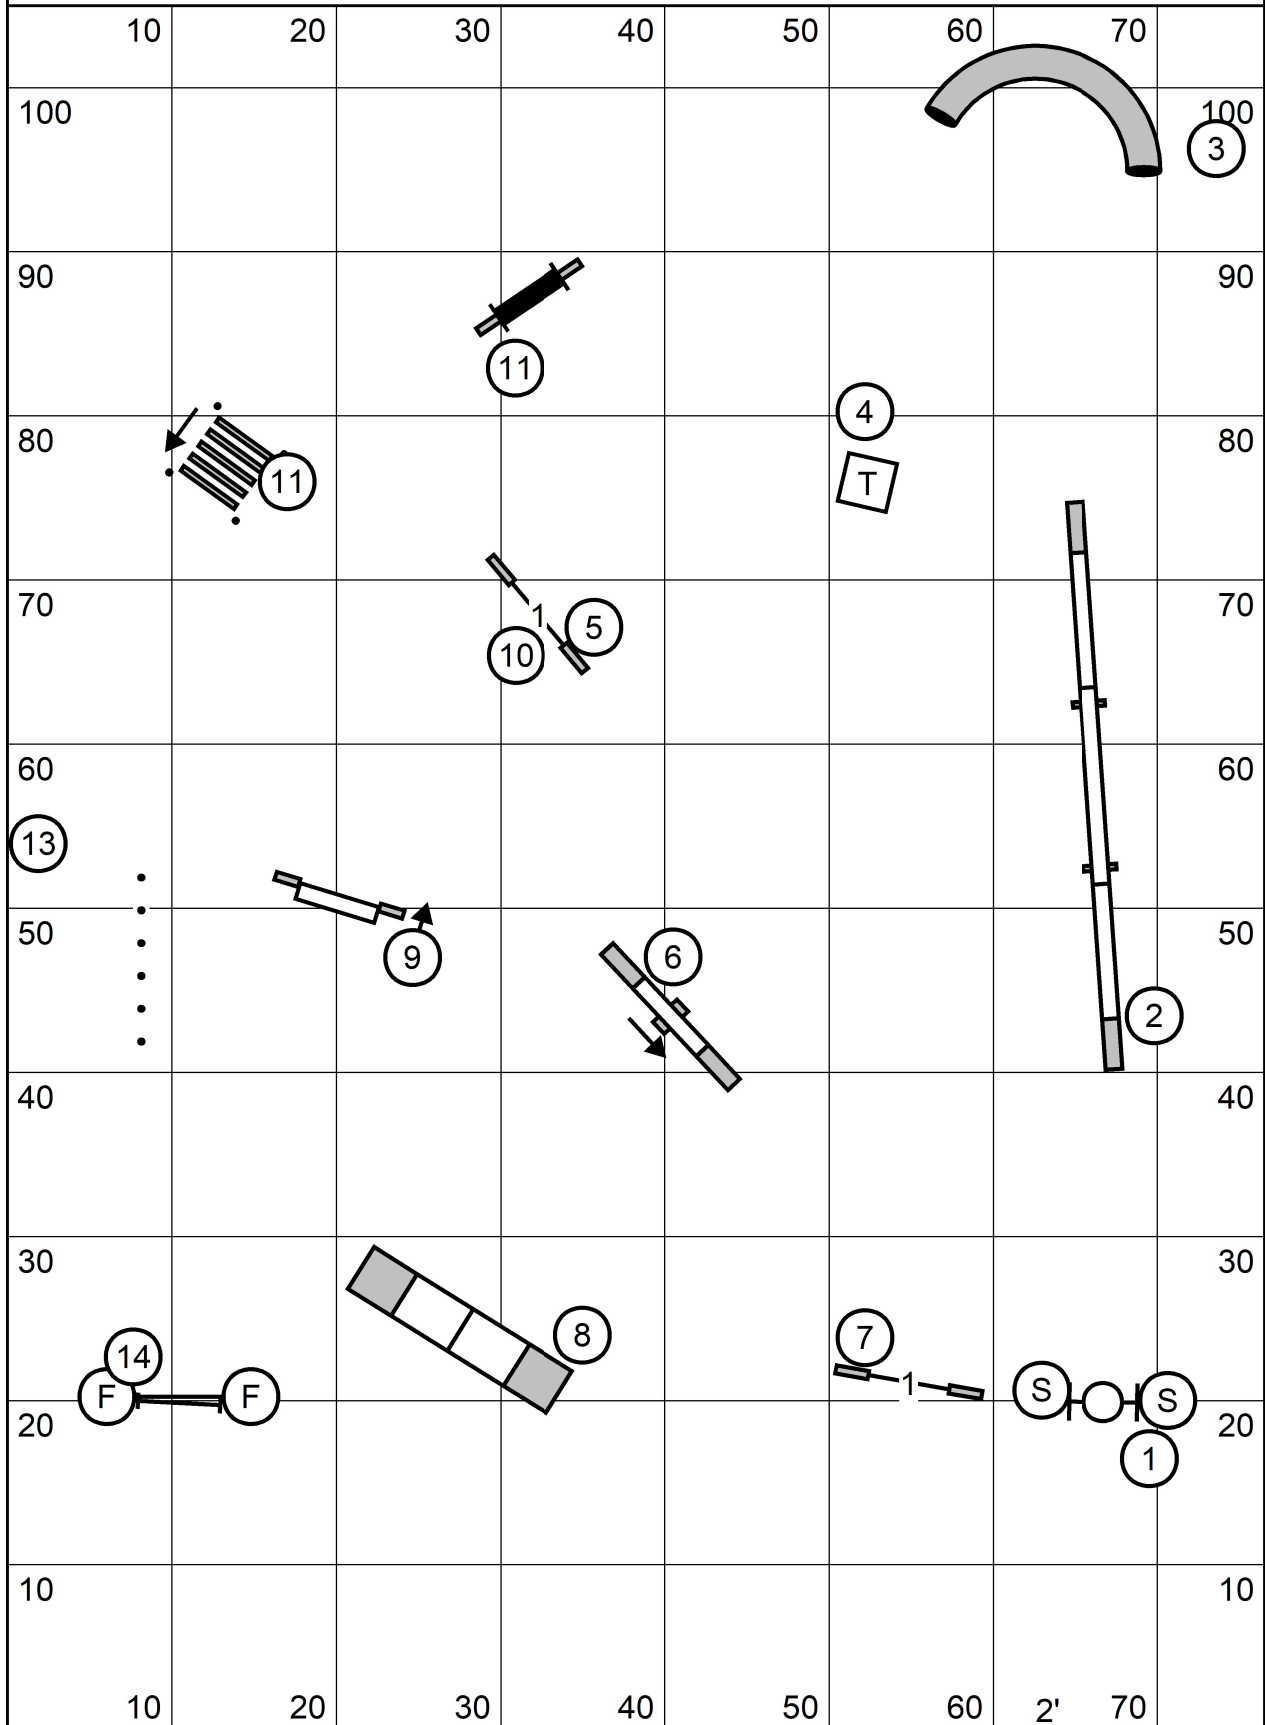

Colonial Shetland Sheepdog Club
Novice Standard
Saturday, February 3, 2024
Sally Gichner