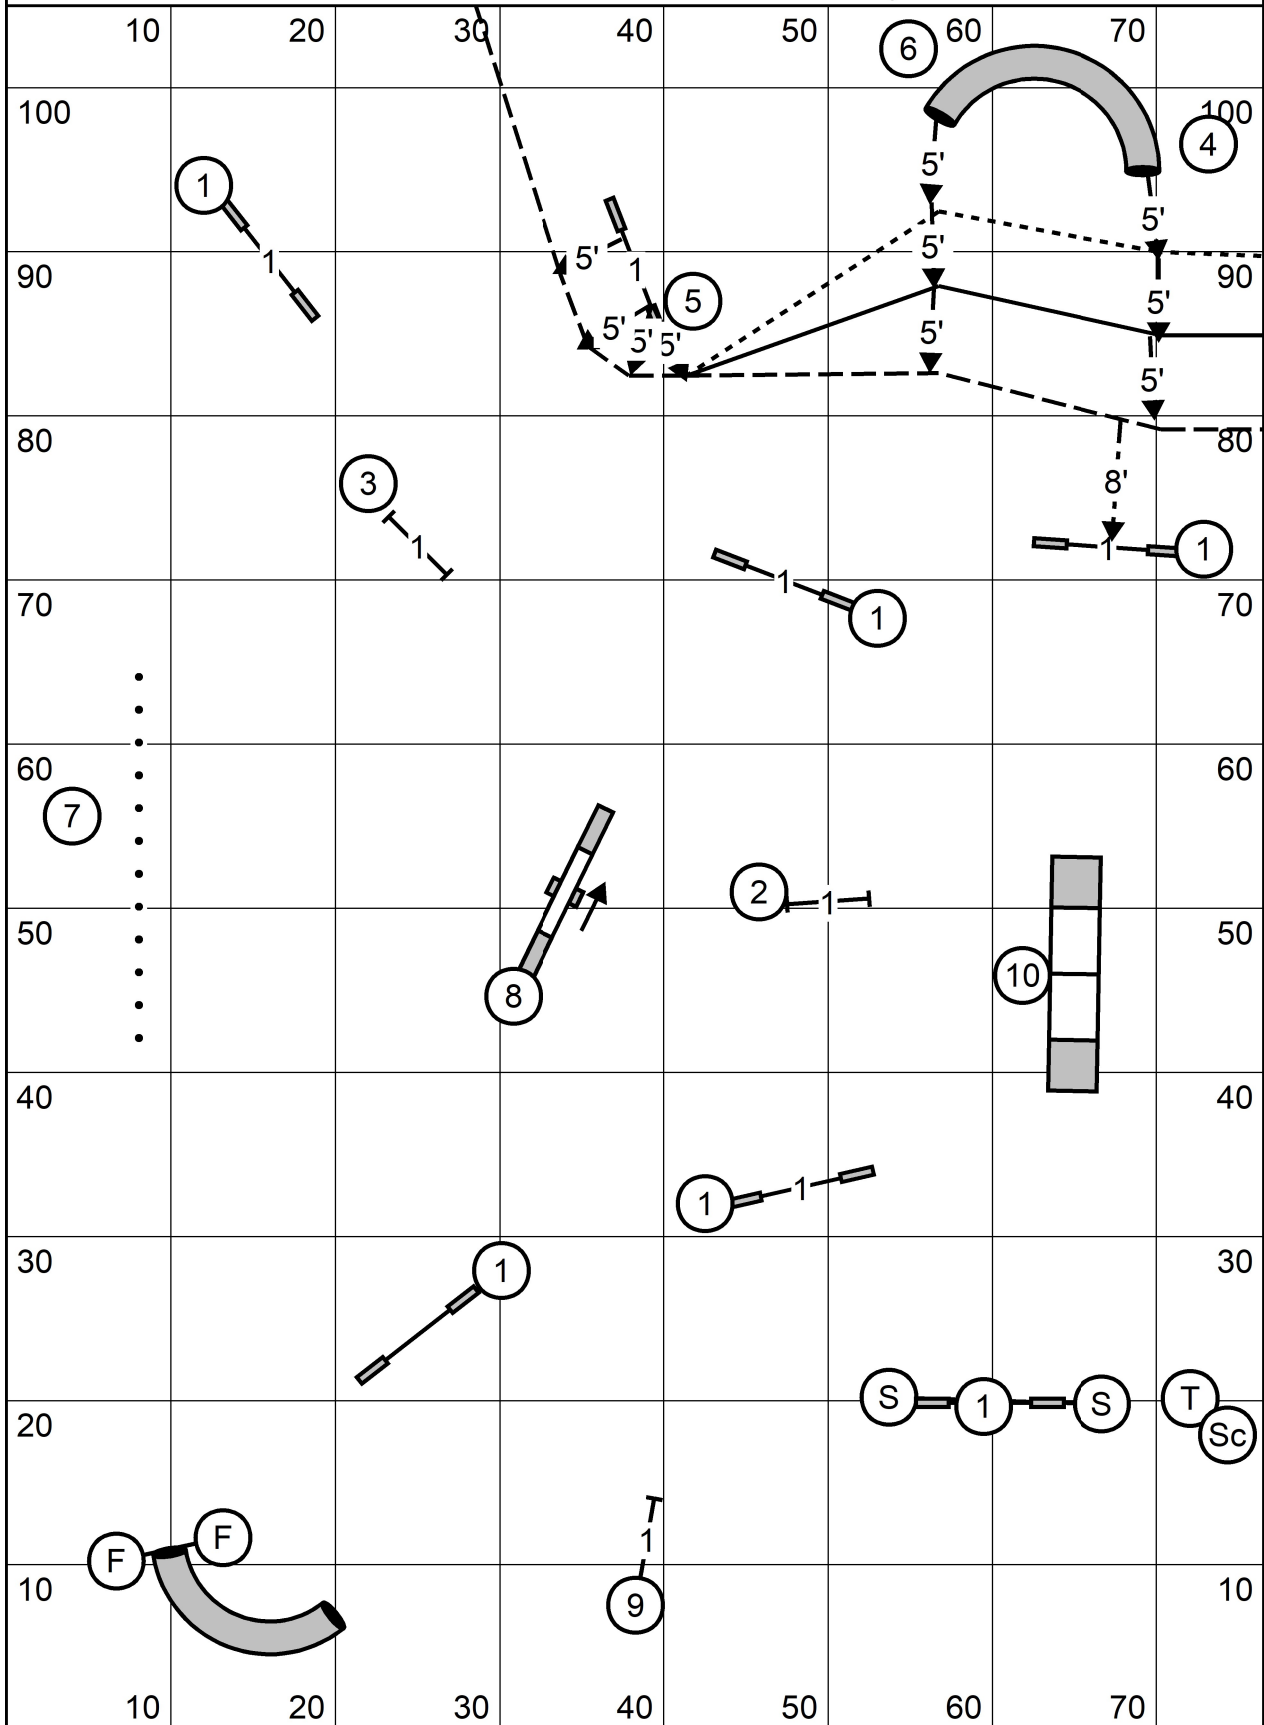

X/M Bonus: 4-5-6 Dashed Line  
 Open Bonus: 4-5, Solid to Dashed Line  
 Novice Bonus 4-5, Dotted to Dashed Line

Colonial Shetland Sheepdog Club  
 All Levels FAST  
 Saturday, February 3, 2024  
 Sally Gichner

Colonial Shetland Sheepdog Club  
 Master/Excellent Standard  
 Saturday, February 3, 2024  
 Sally Gichner

Colonial Shetland Sheepdog Club  
 Open Standard  
 Saturday, February 3, 2024  
 Sally Gichner