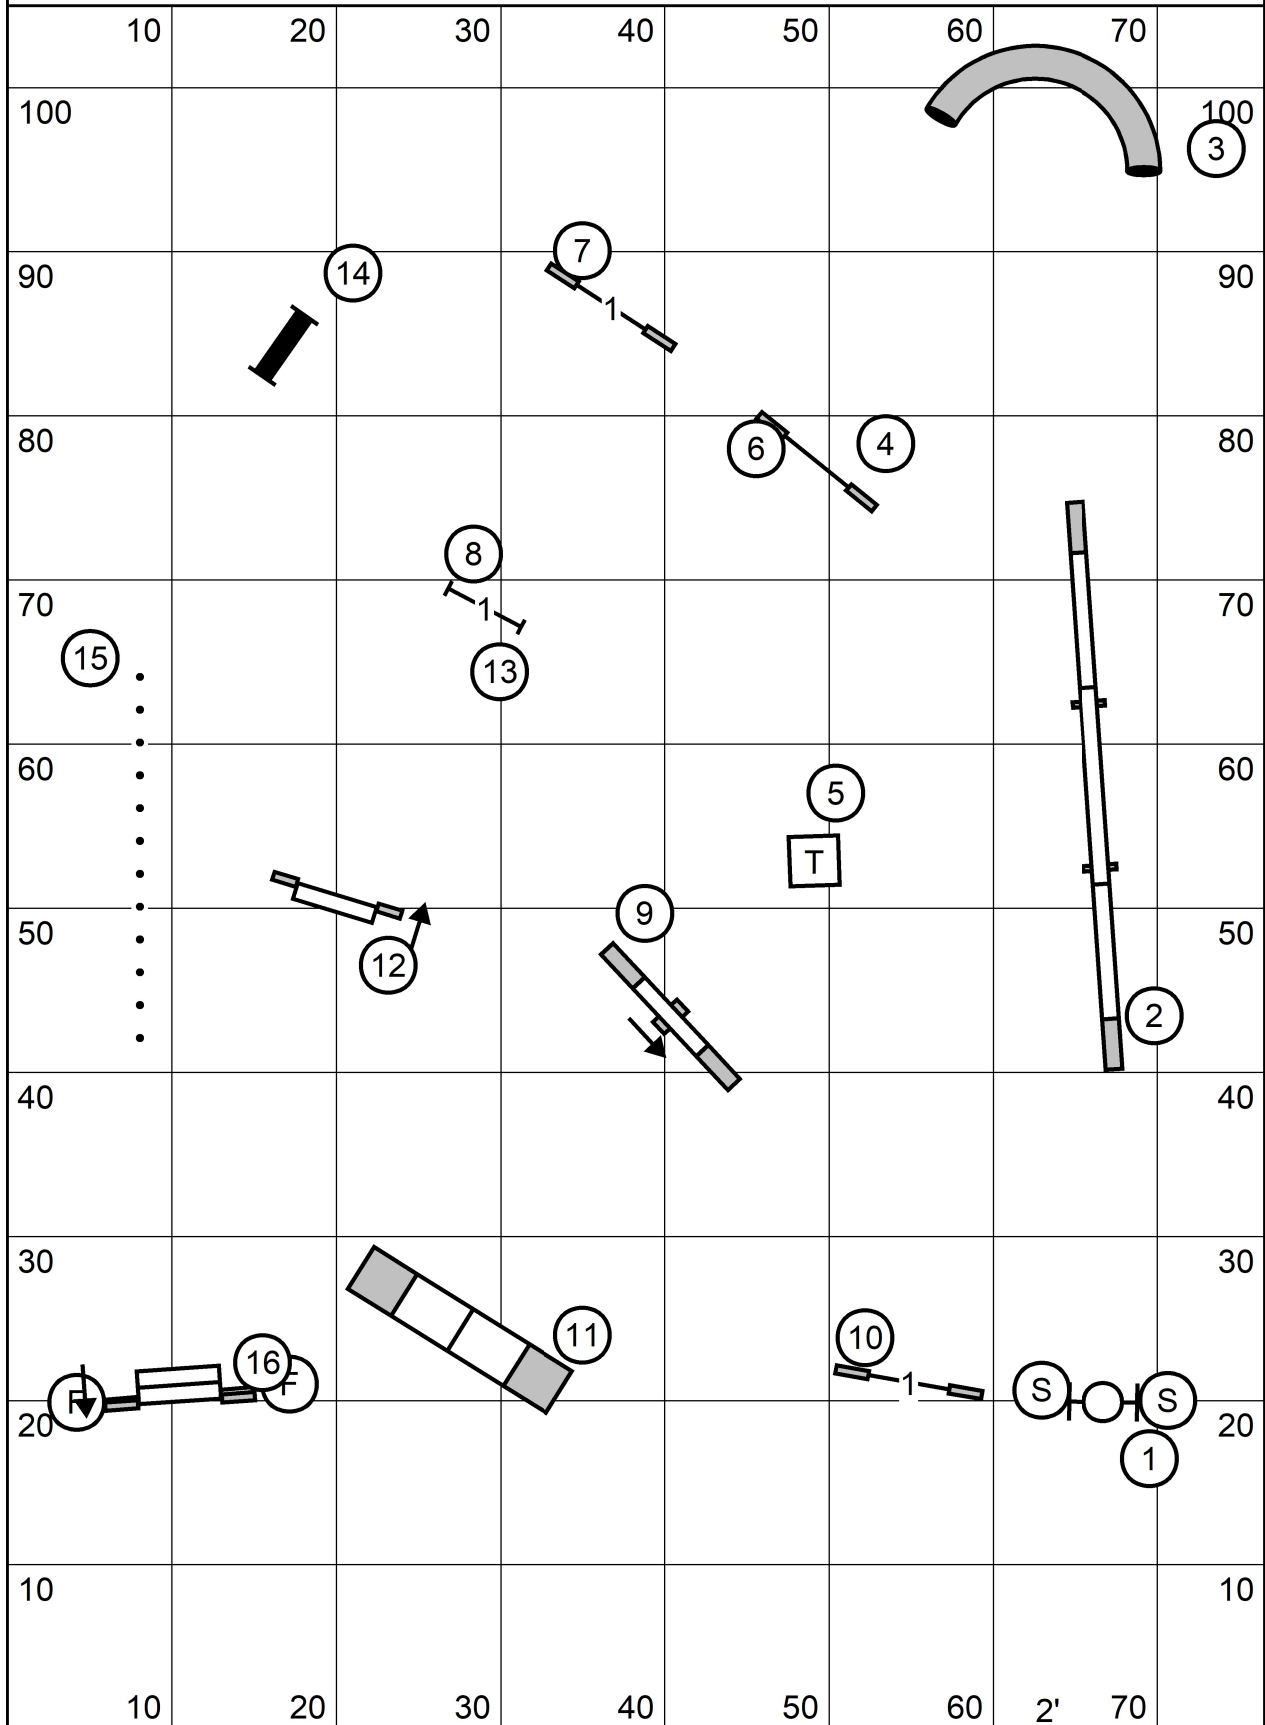

X/M Bonus: 4-5-6 Dashed Line  
 Open Bonus: 4-5, Solid to Dashed Line  
 Novice Bonus 4-5, Dotted to Dashed Line

Colonial Shetland Sheepdog Club  
 All Levels FAST  
 Saturday, February 3, 2024  
 Sally Gichner

Colonial Shetland Sheepdog Club  
 Master/Excellent Standard  
 Saturday, February 3, 2024  
 Sally Gichner

Colonial Shetland Sheepdog Club  
 Open Standard  
 Saturday, February 3, 2024  
 Sally Gichner