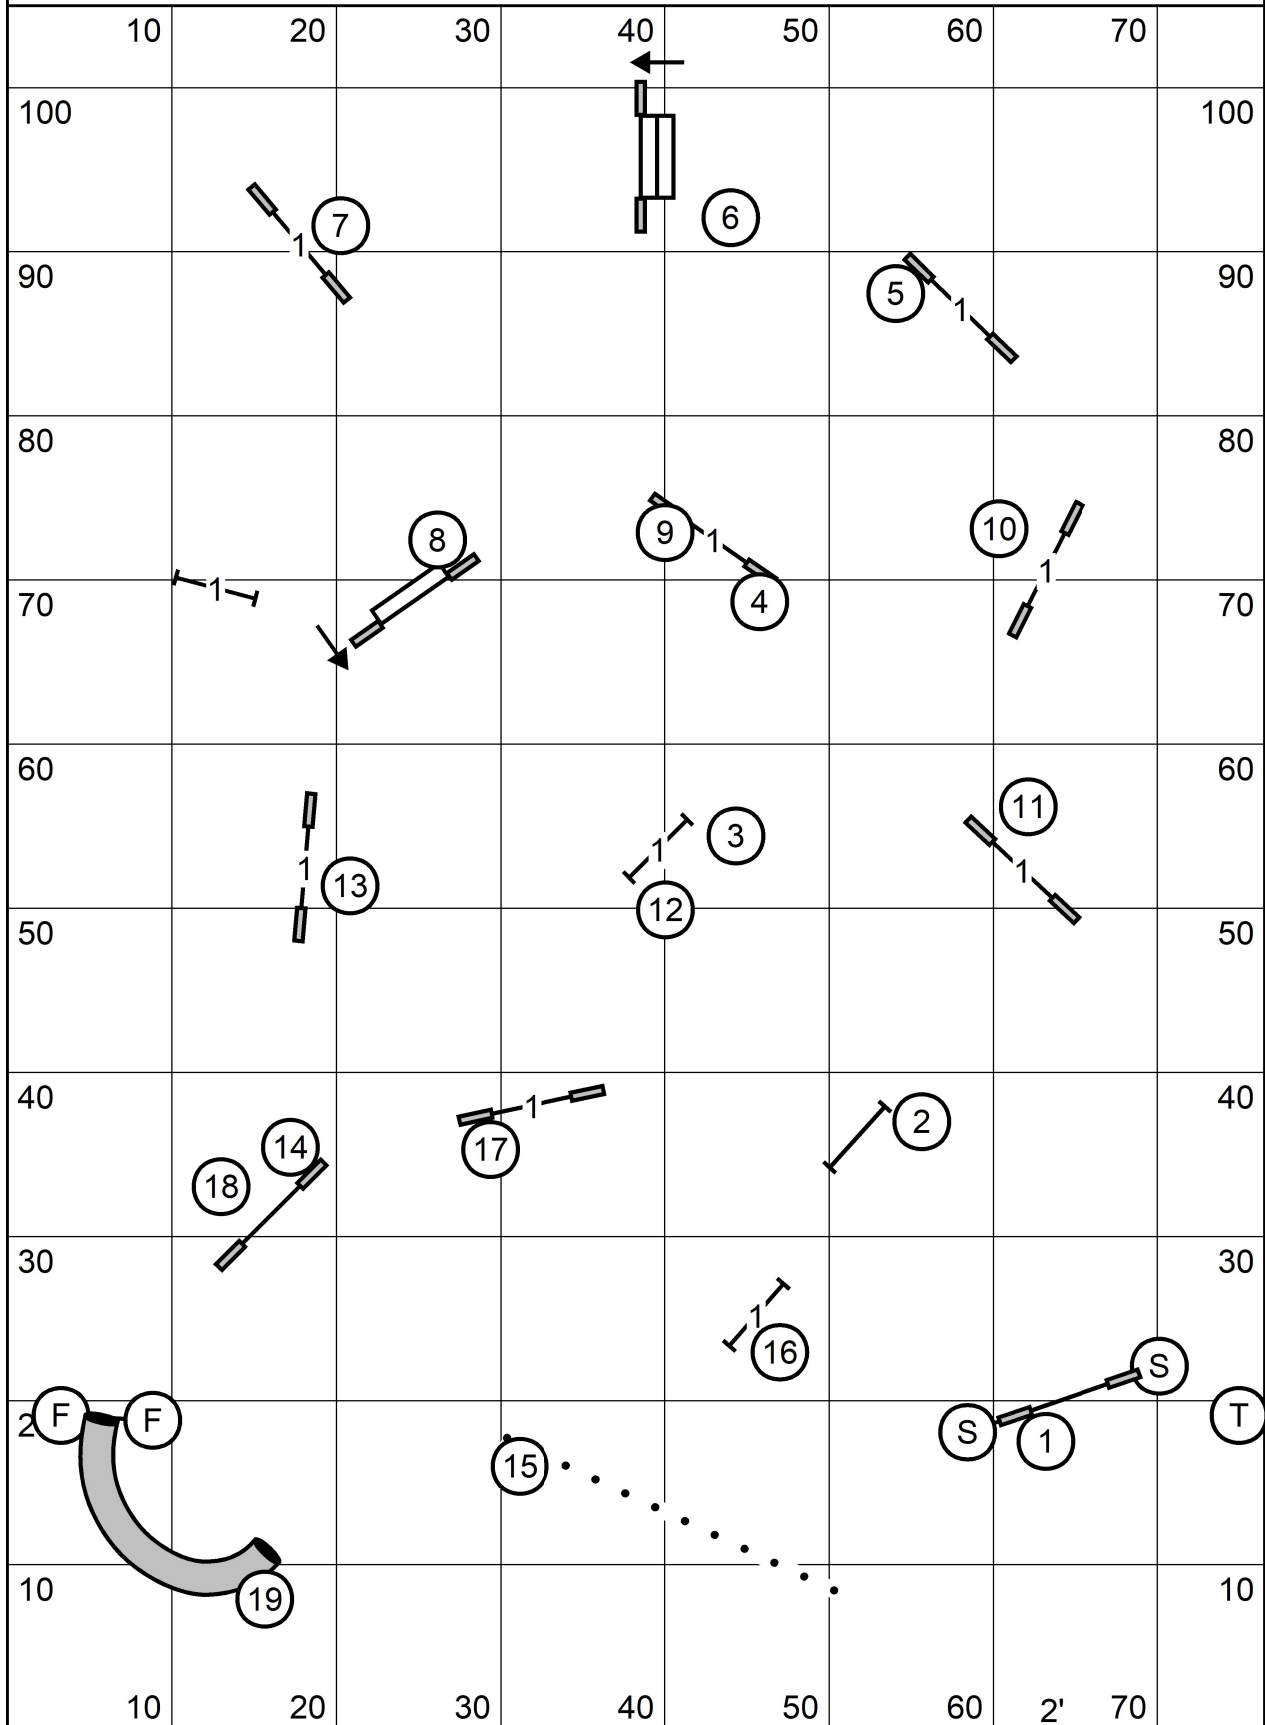

Colonial Shetland Sheepdog Club
Master/Excellent JWW
Sunday, February 4, 2024
Sally Gichner