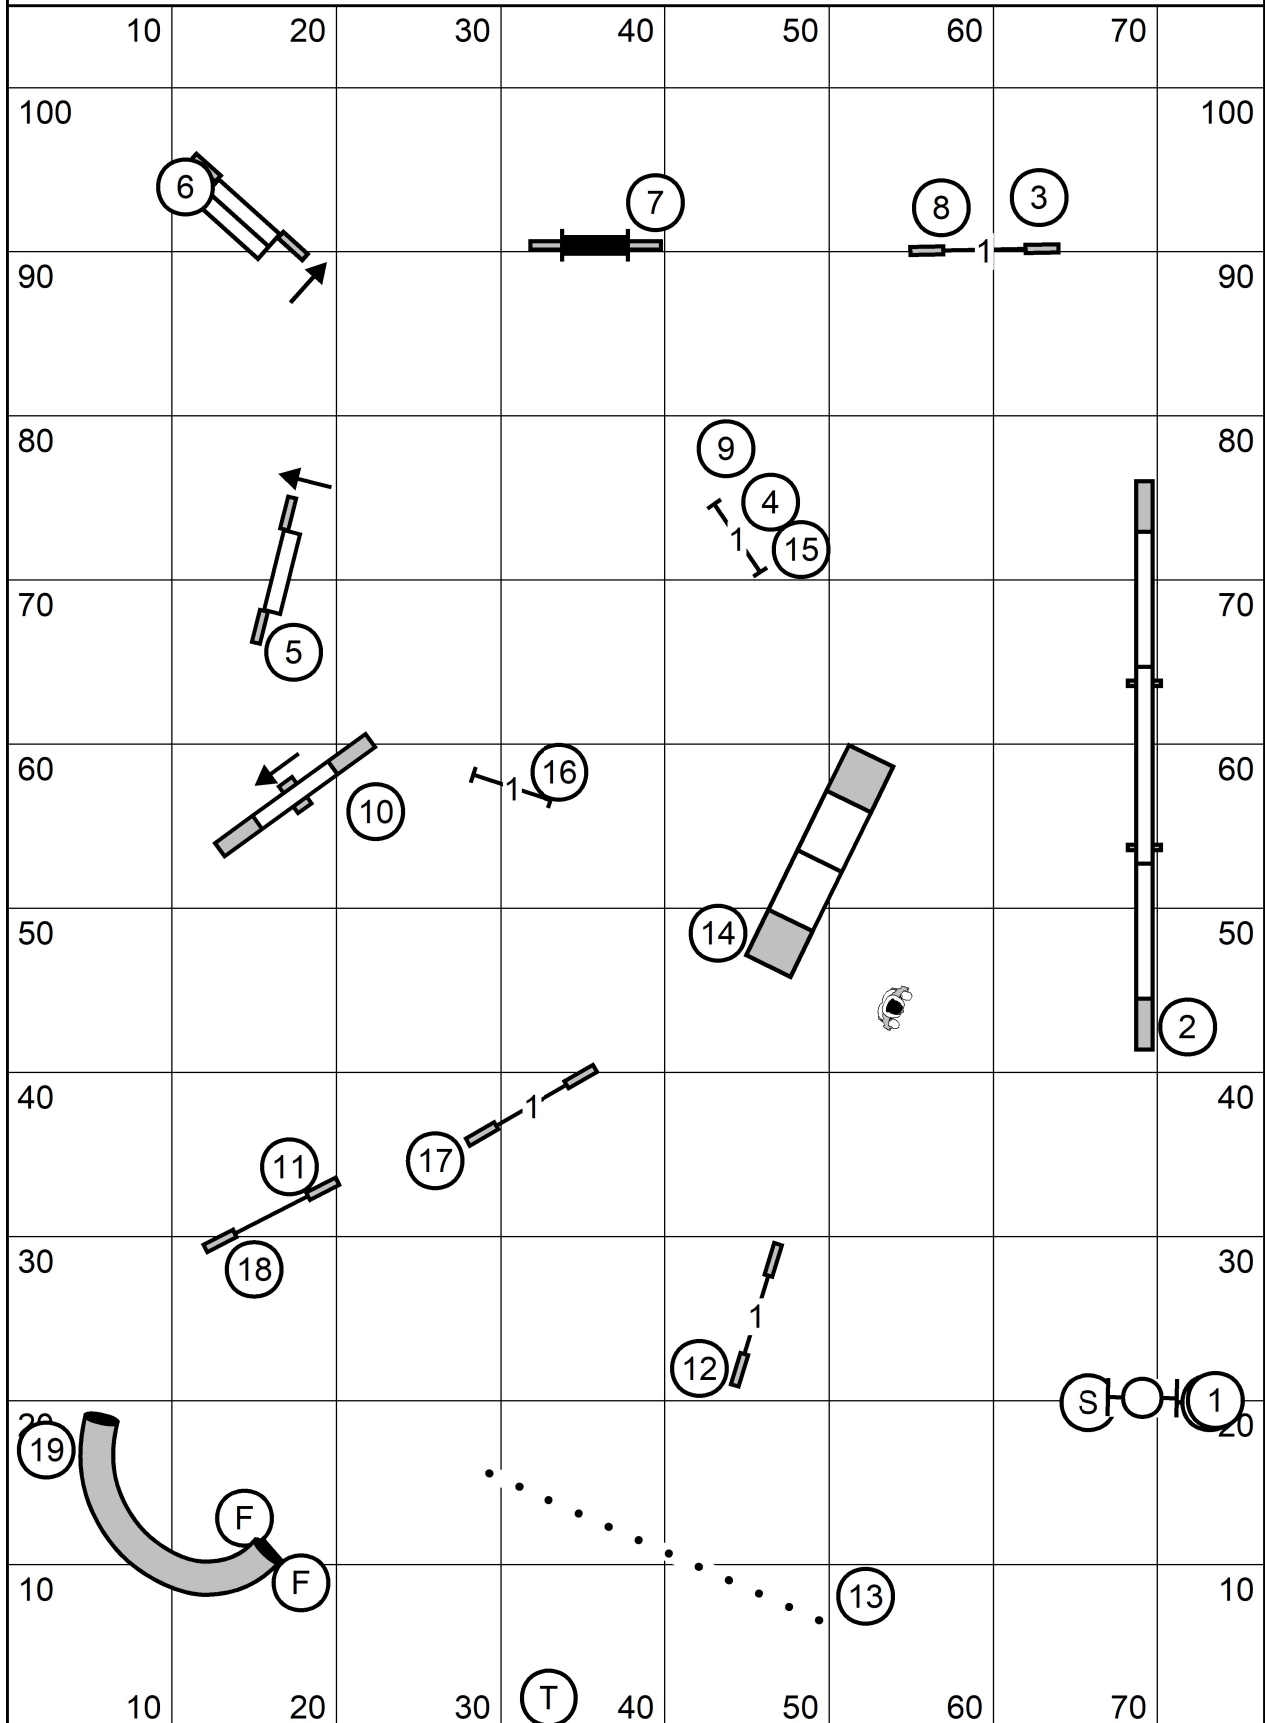

Colonial Shetland Sheepdog Club
Premier Standard
Sunday, February 4, 2024
Sally Gichner