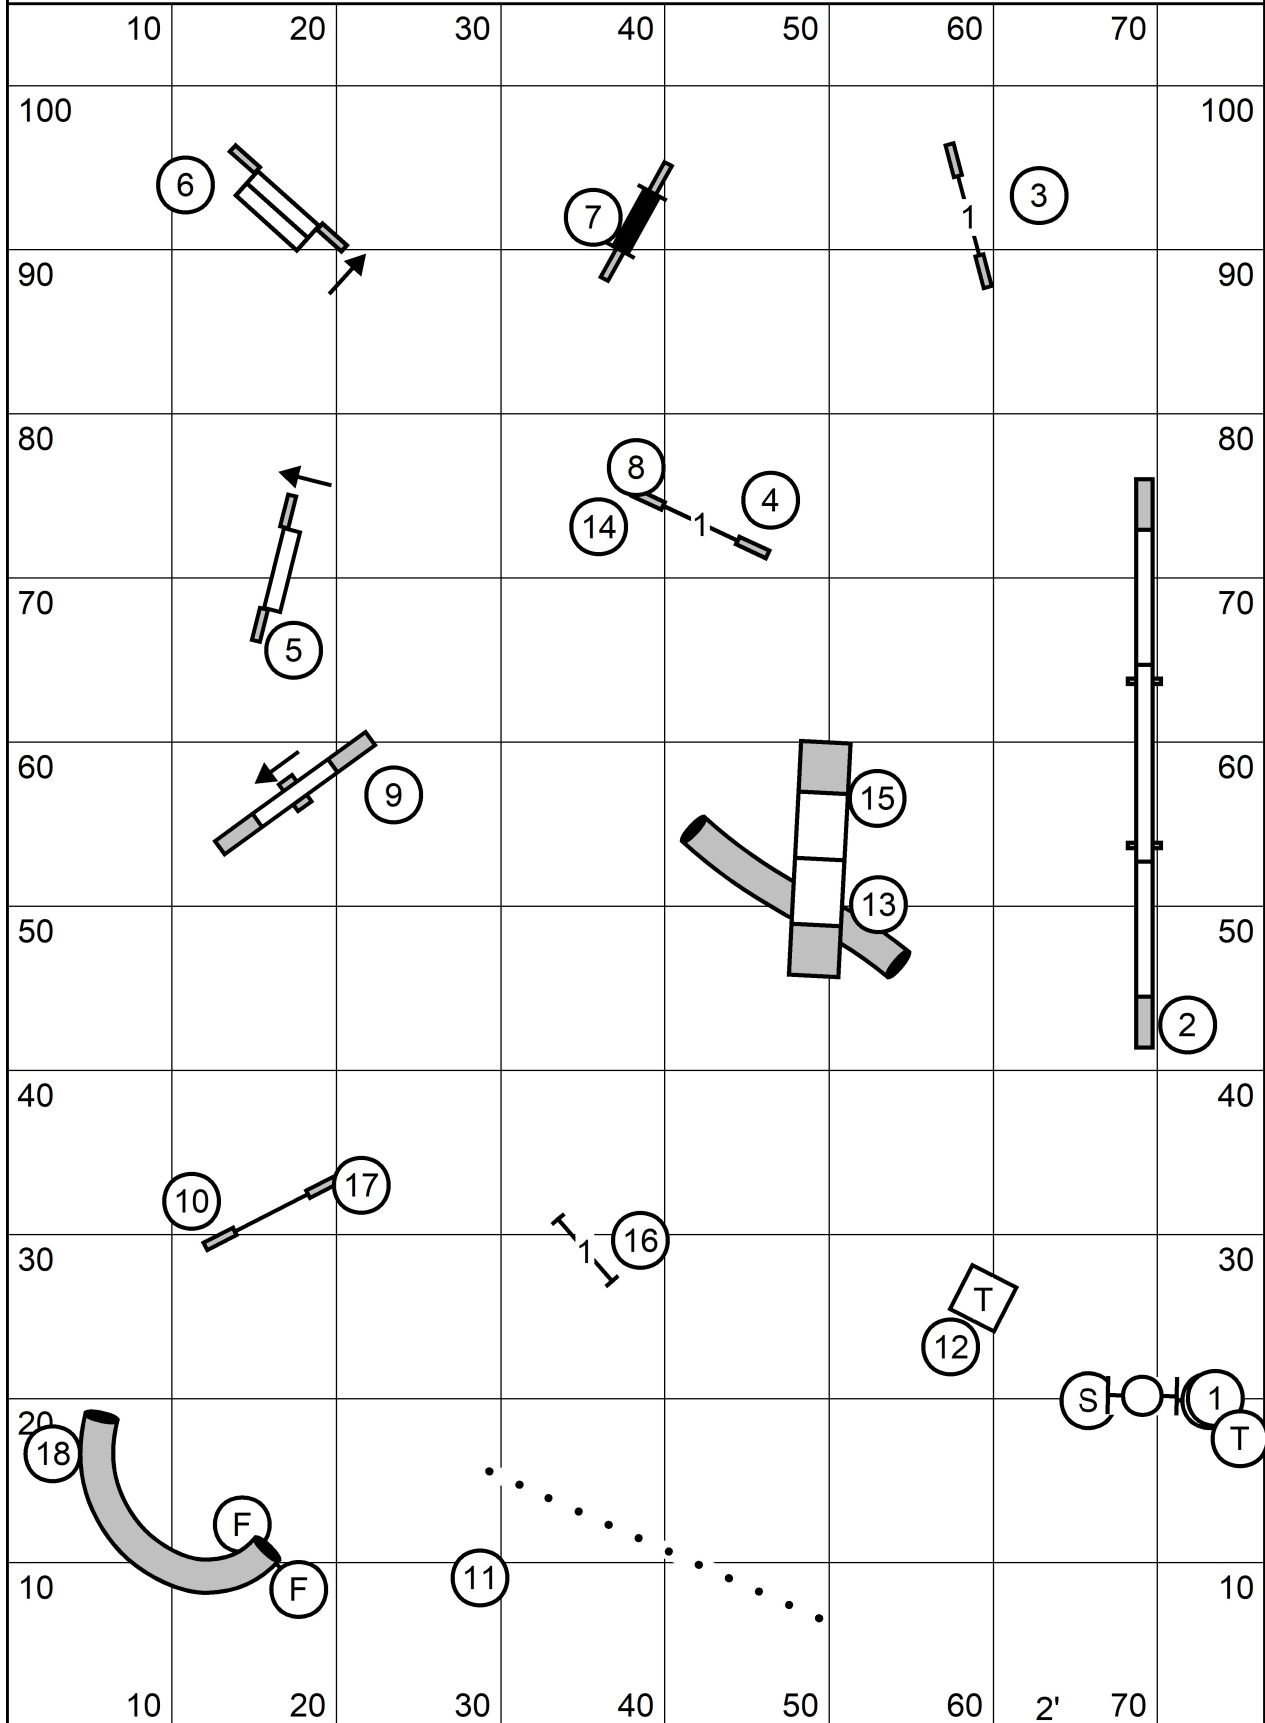

Colonial Shetland Sheepdog Club
 Open Standard
 Sunday, February 4, 2024
 Sally Gichner

Colonial Shetland Sheepdog Club
 Novice Standard
 Sunday, February 4, 2024
 Sally Gichner