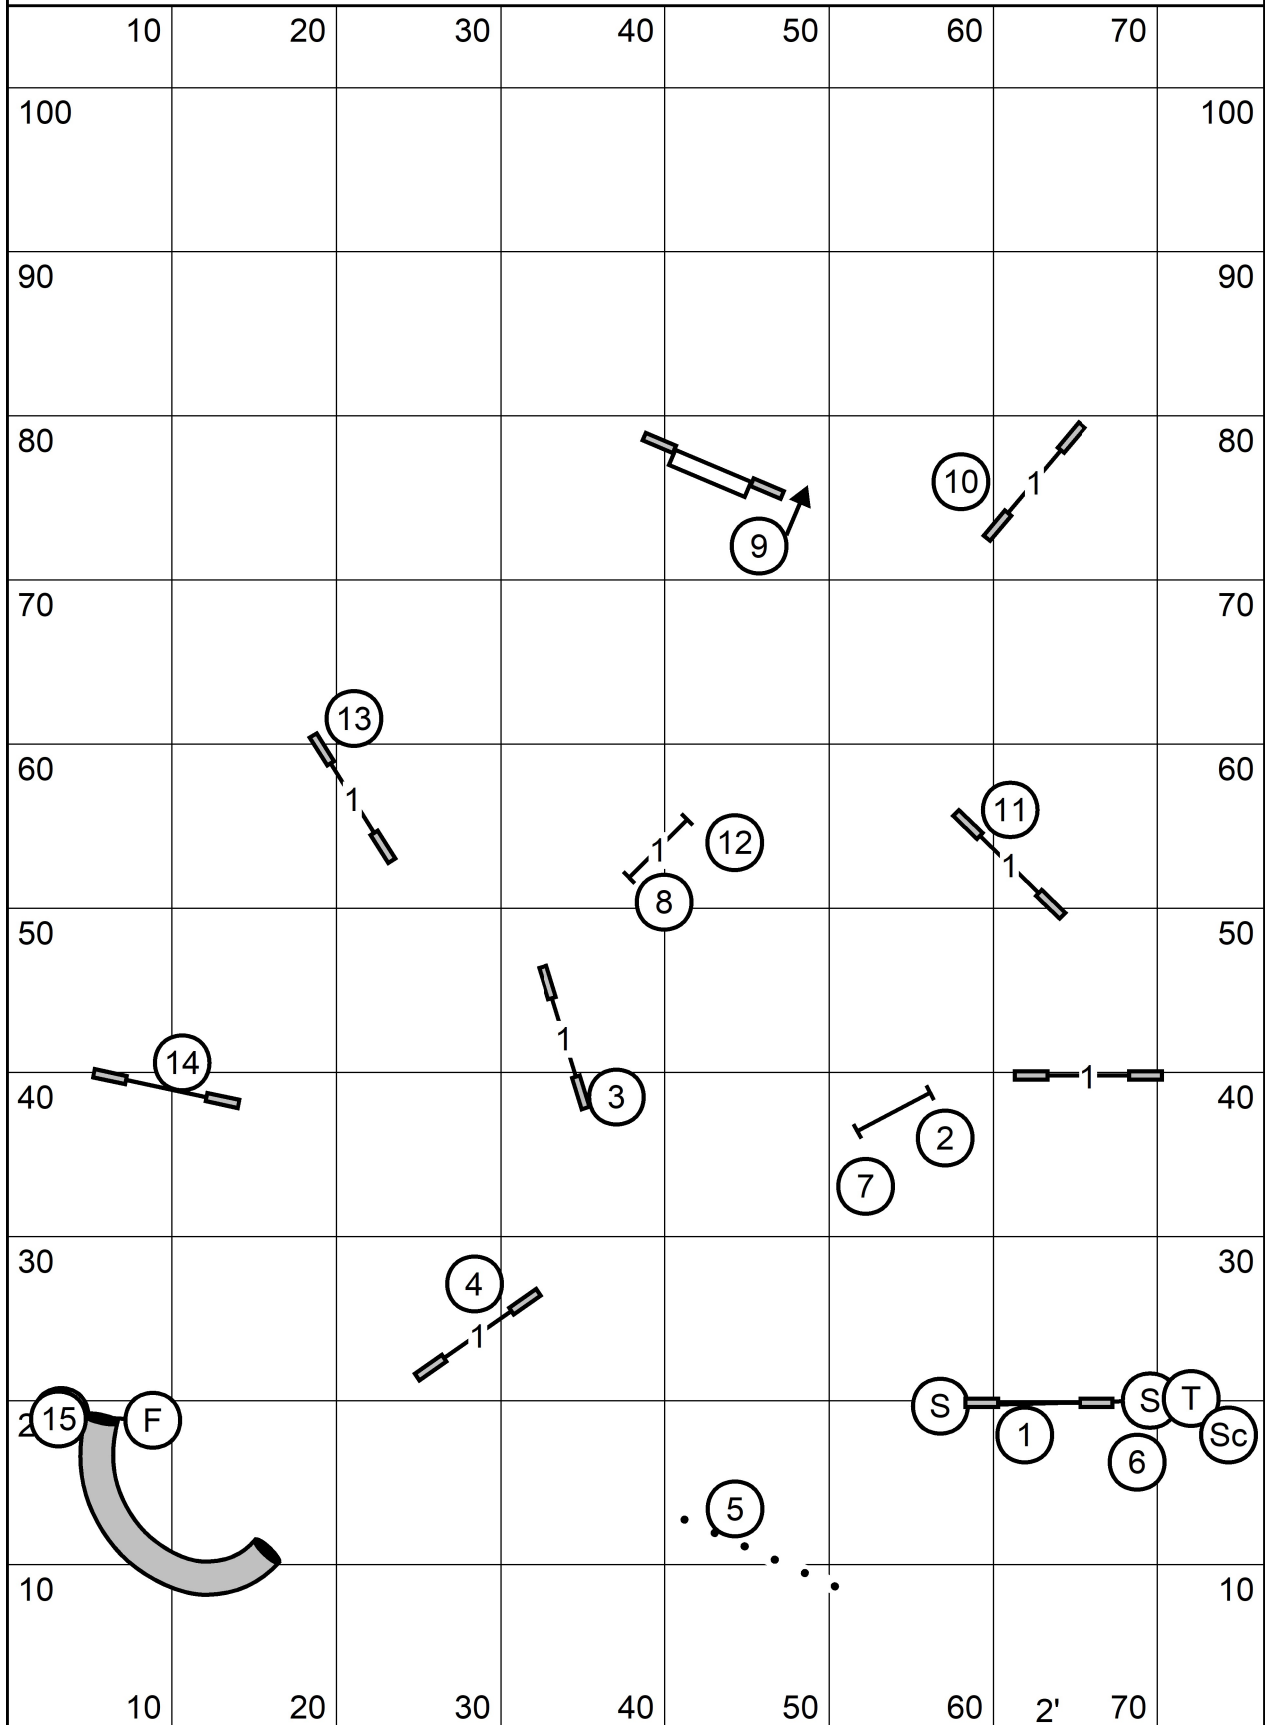

Colonial Shetland Sheepdog Club
Novice JWW
Sunday, February 4, 2024
Sally Gichner