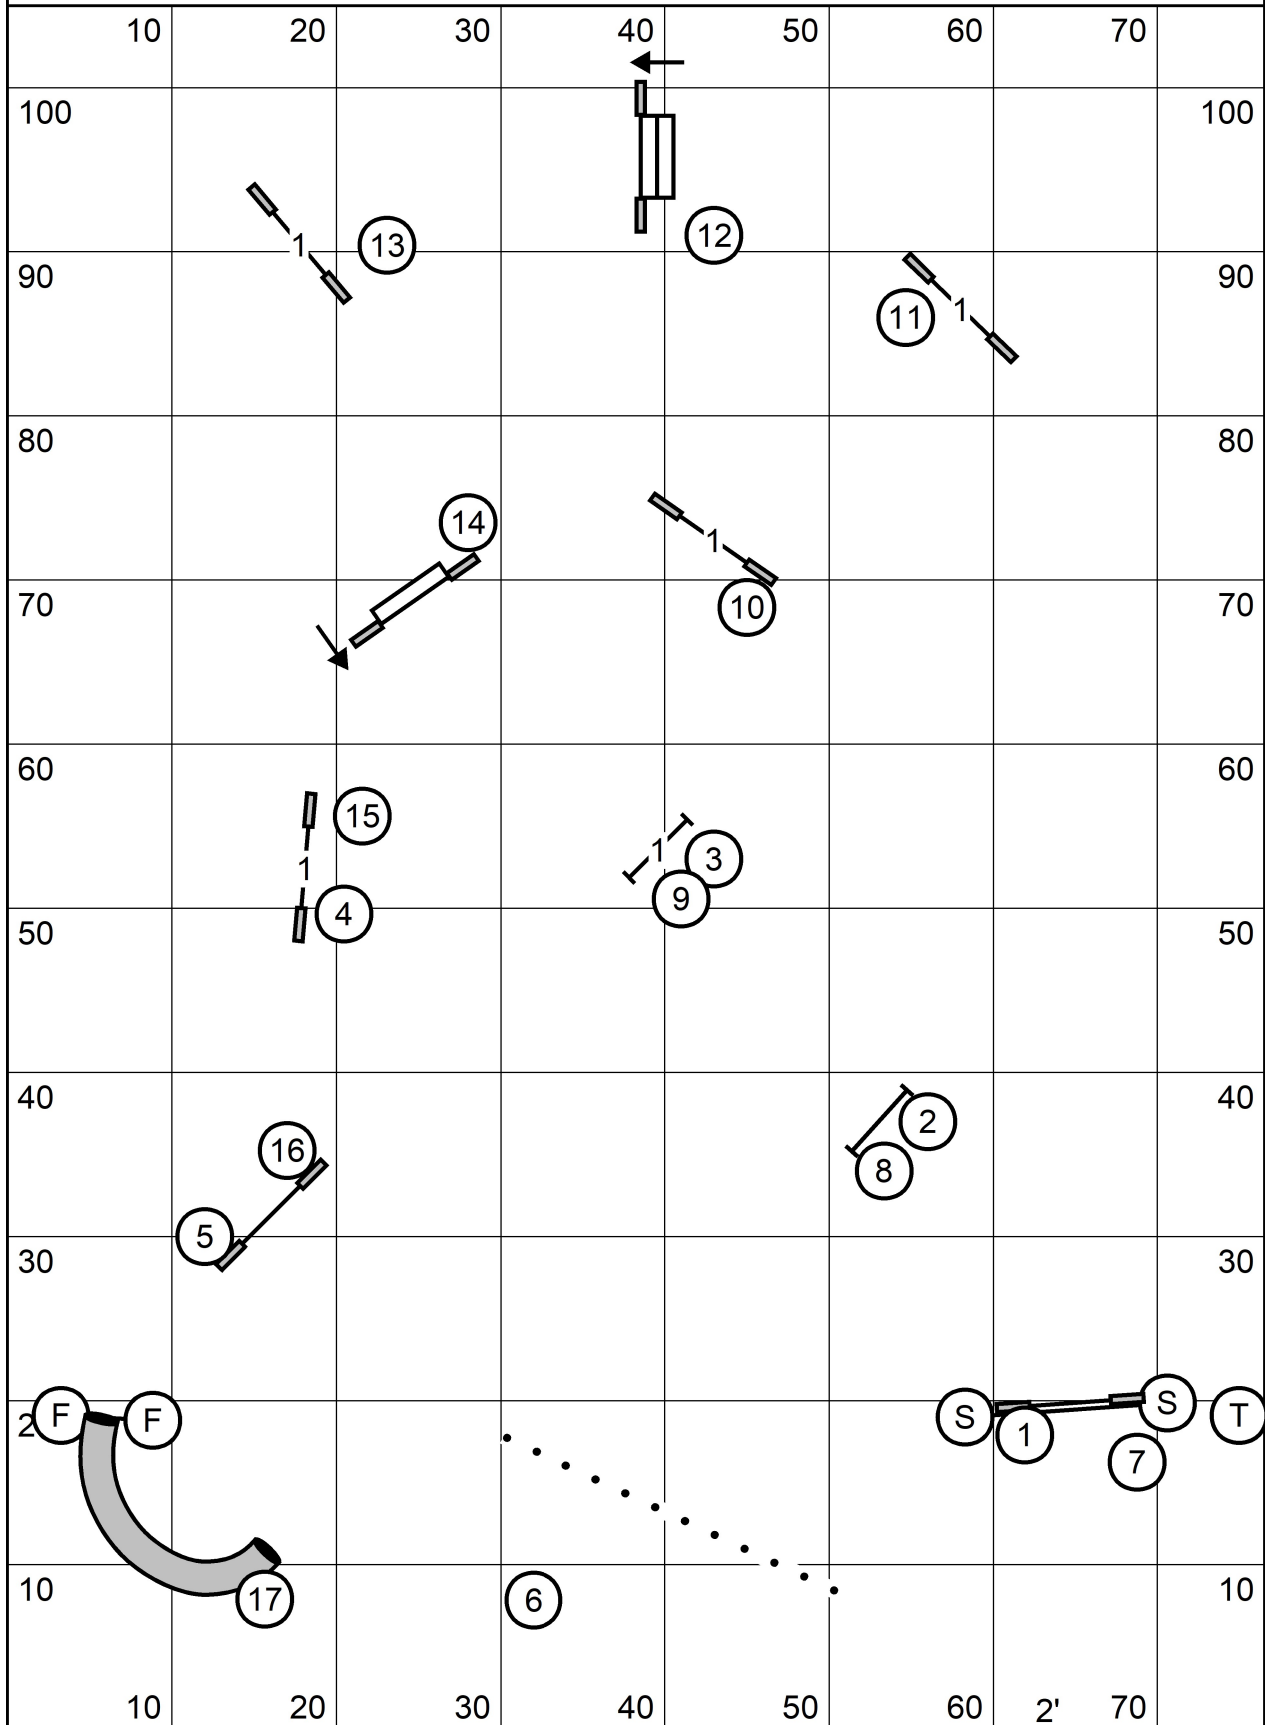

Colonial Shetland Sheepdog Club
Open JWW
Sunday, February 4, 2024
Sally Gichner