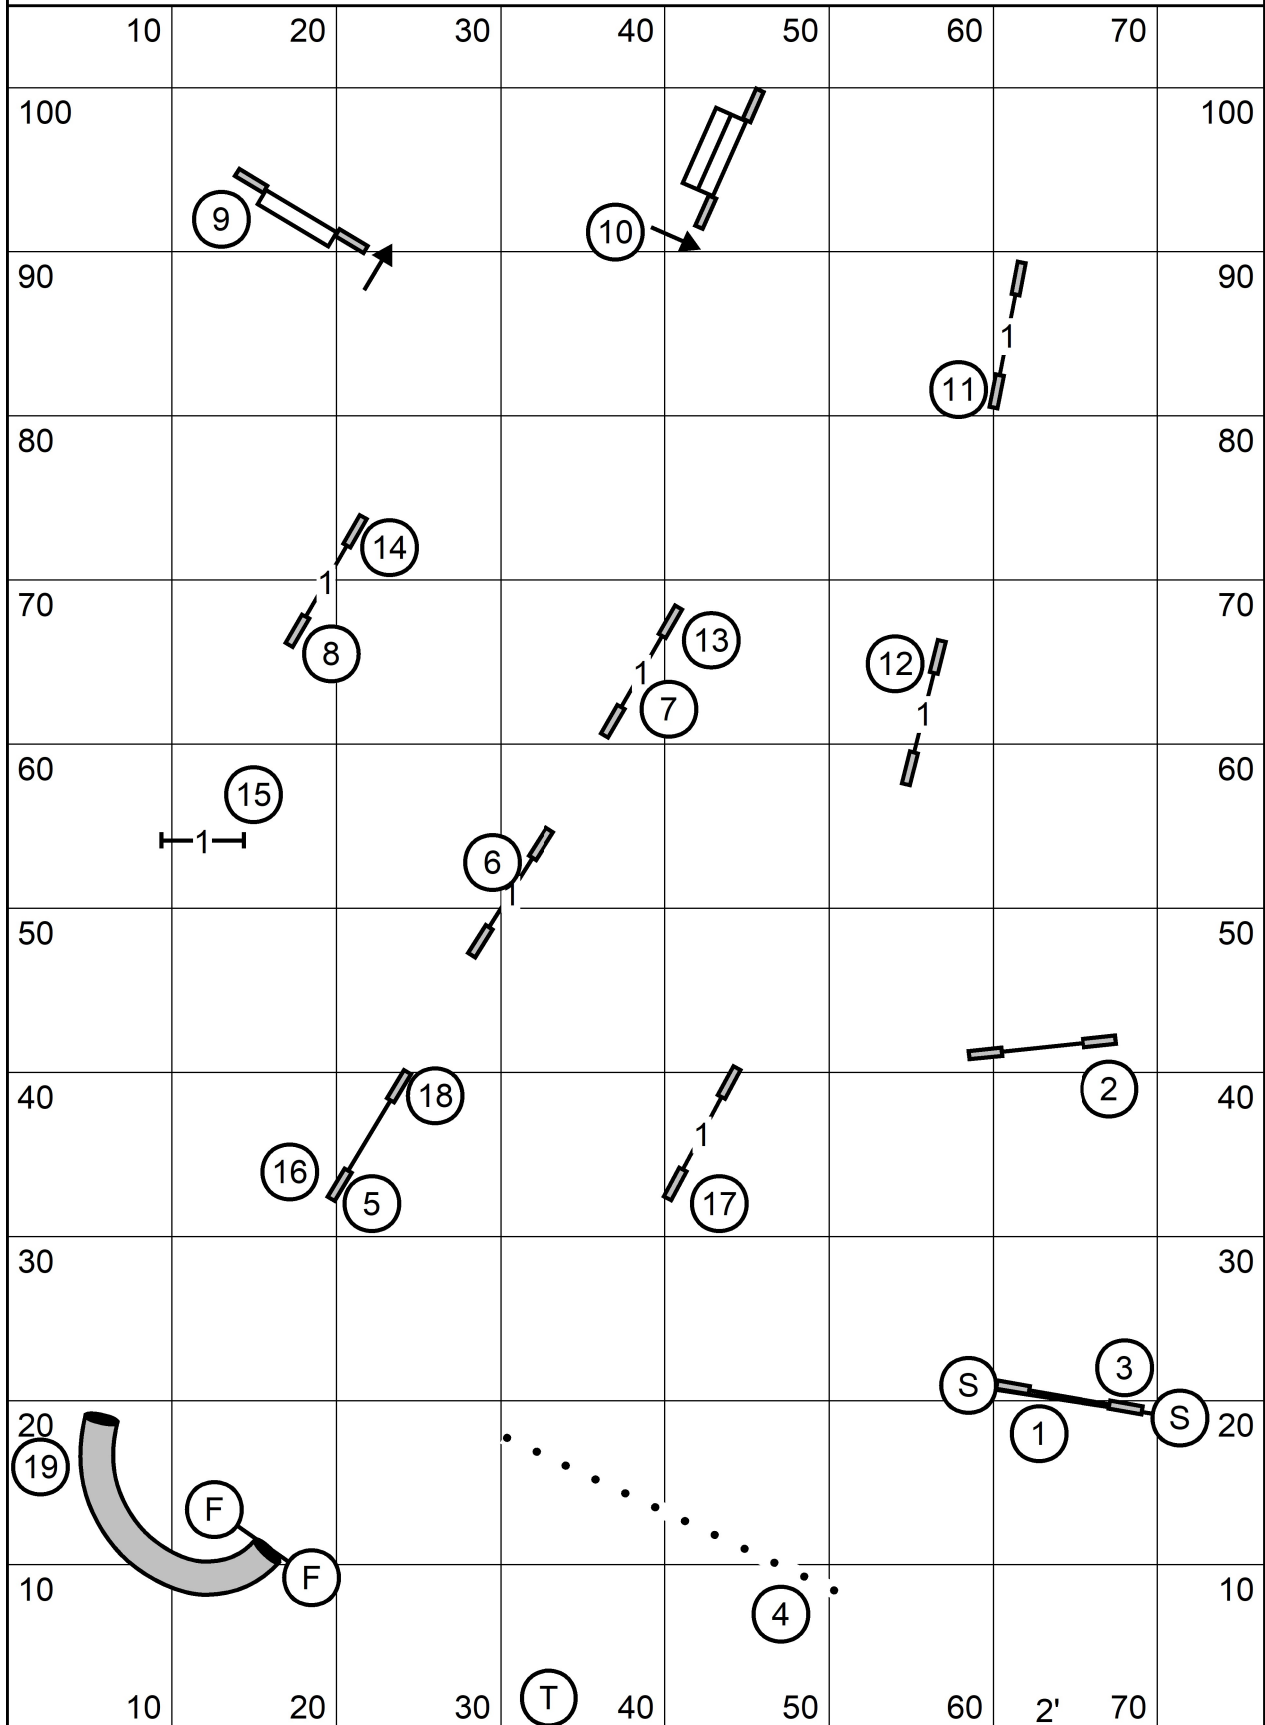

Colonial Shetland Sheepdog Club
Premier JWW
Sunday, February 4, 2024
Sally Gichner