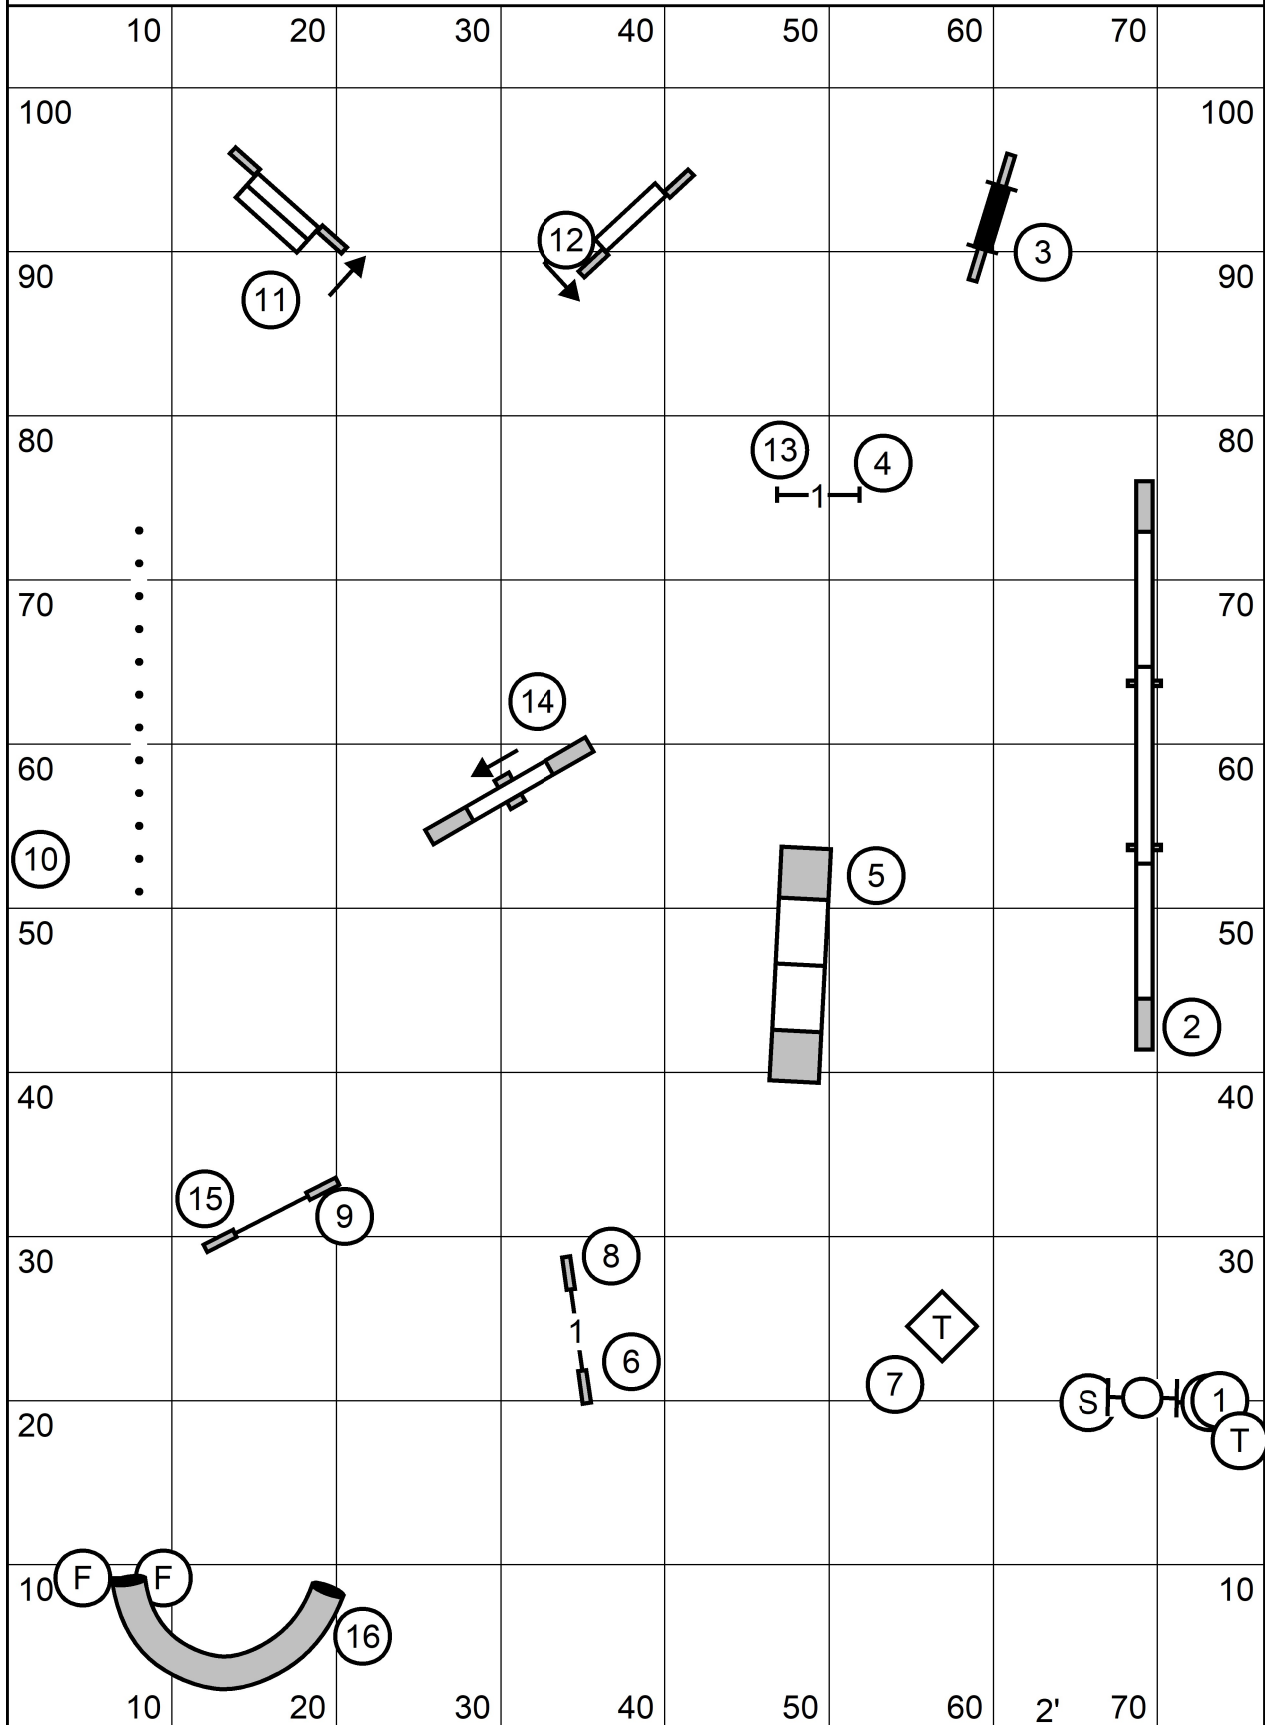

Colonial Shetland Sheepdog Club
 Open Standard
 Sunday, February 4, 2024
 Sally Gichner

Colonial Shetland Sheepdog Club
 Novice Standard
 Sunday, February 4, 2024
 Sally Gichner