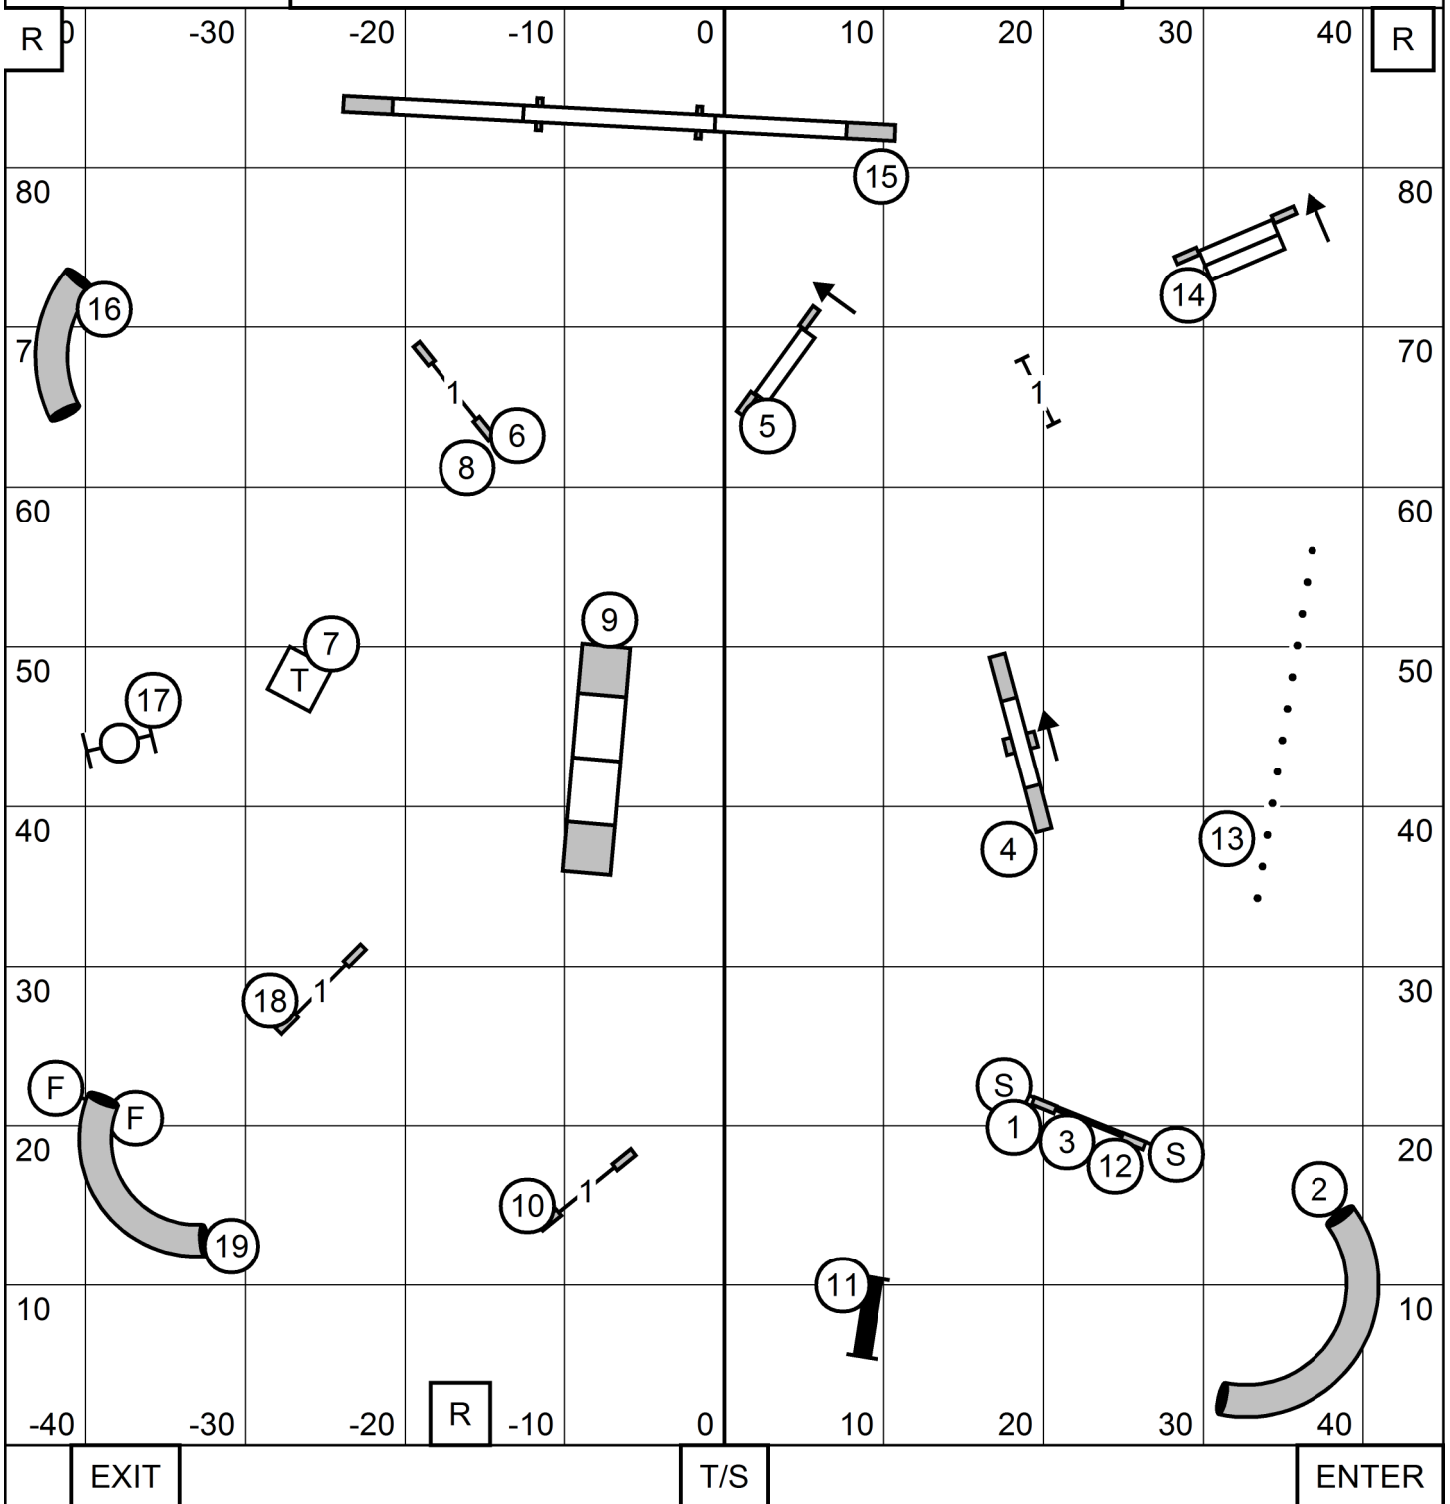

ICELANDIC SHEEPDOG ASSOCIATION OF AMERICA
CANINE NEW ENGLAND, WALPOLE MASS
SATURDAY FEBRUARY 10, 2024
MASTER/EXCELLENT STANDARD
JUDGE: SHERRY JEFFERSON