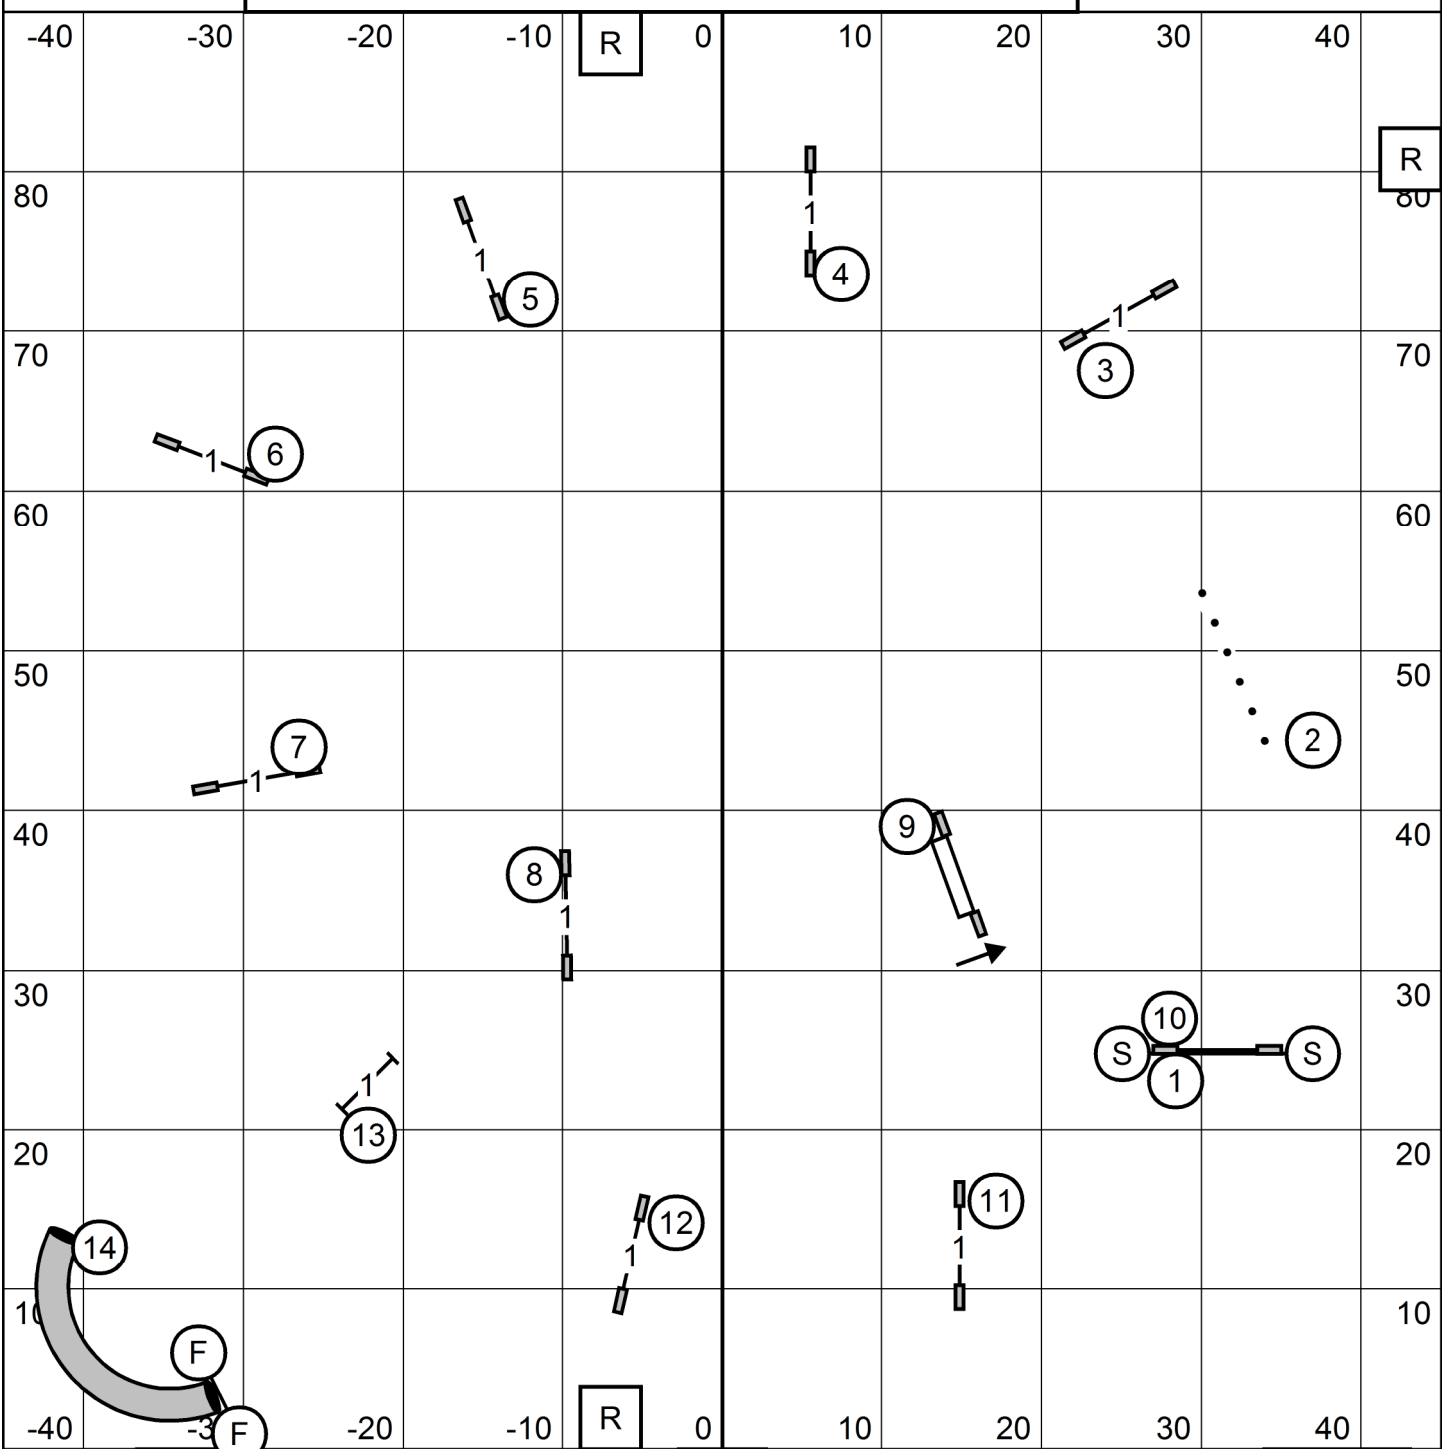

ICELANDIC SHEEPDOG ASSOCIATION OF AMERICA
CANINE NEW ENGLAND, WALPOLE MASS.
SATURDAY FEBREARY 10, 2024
NOVICE JWW
JUDGE: SHERRY JEFFERSON

EXIT T/S ENTER