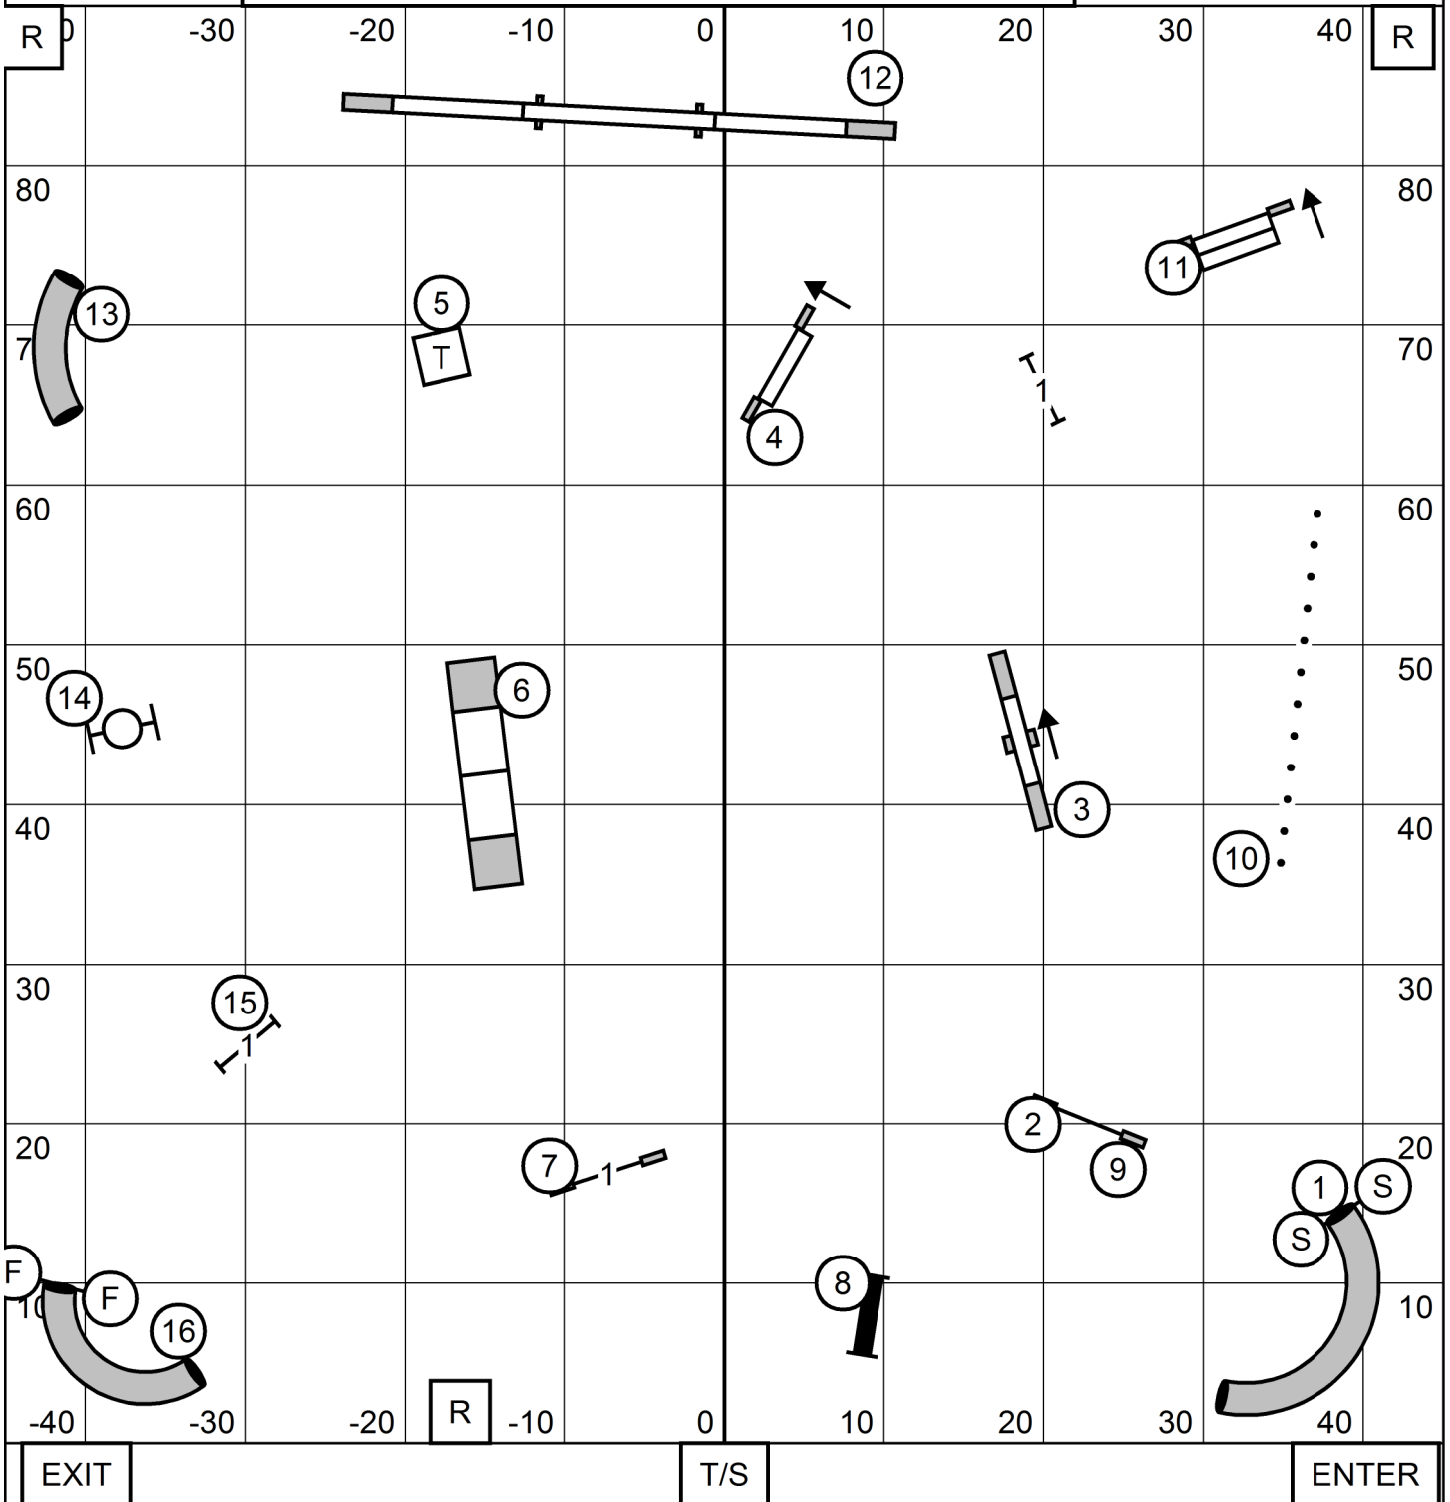

ICELANDIC SHEEPDOG ASSOCIATION OF AMERICA
CANINE NEW ENGLAND, WALPOLE MASS
SATURDAY FEBRUARY 10, 2024
OPEN STANDARD
JUDGE: SHERRY JEFFERSON