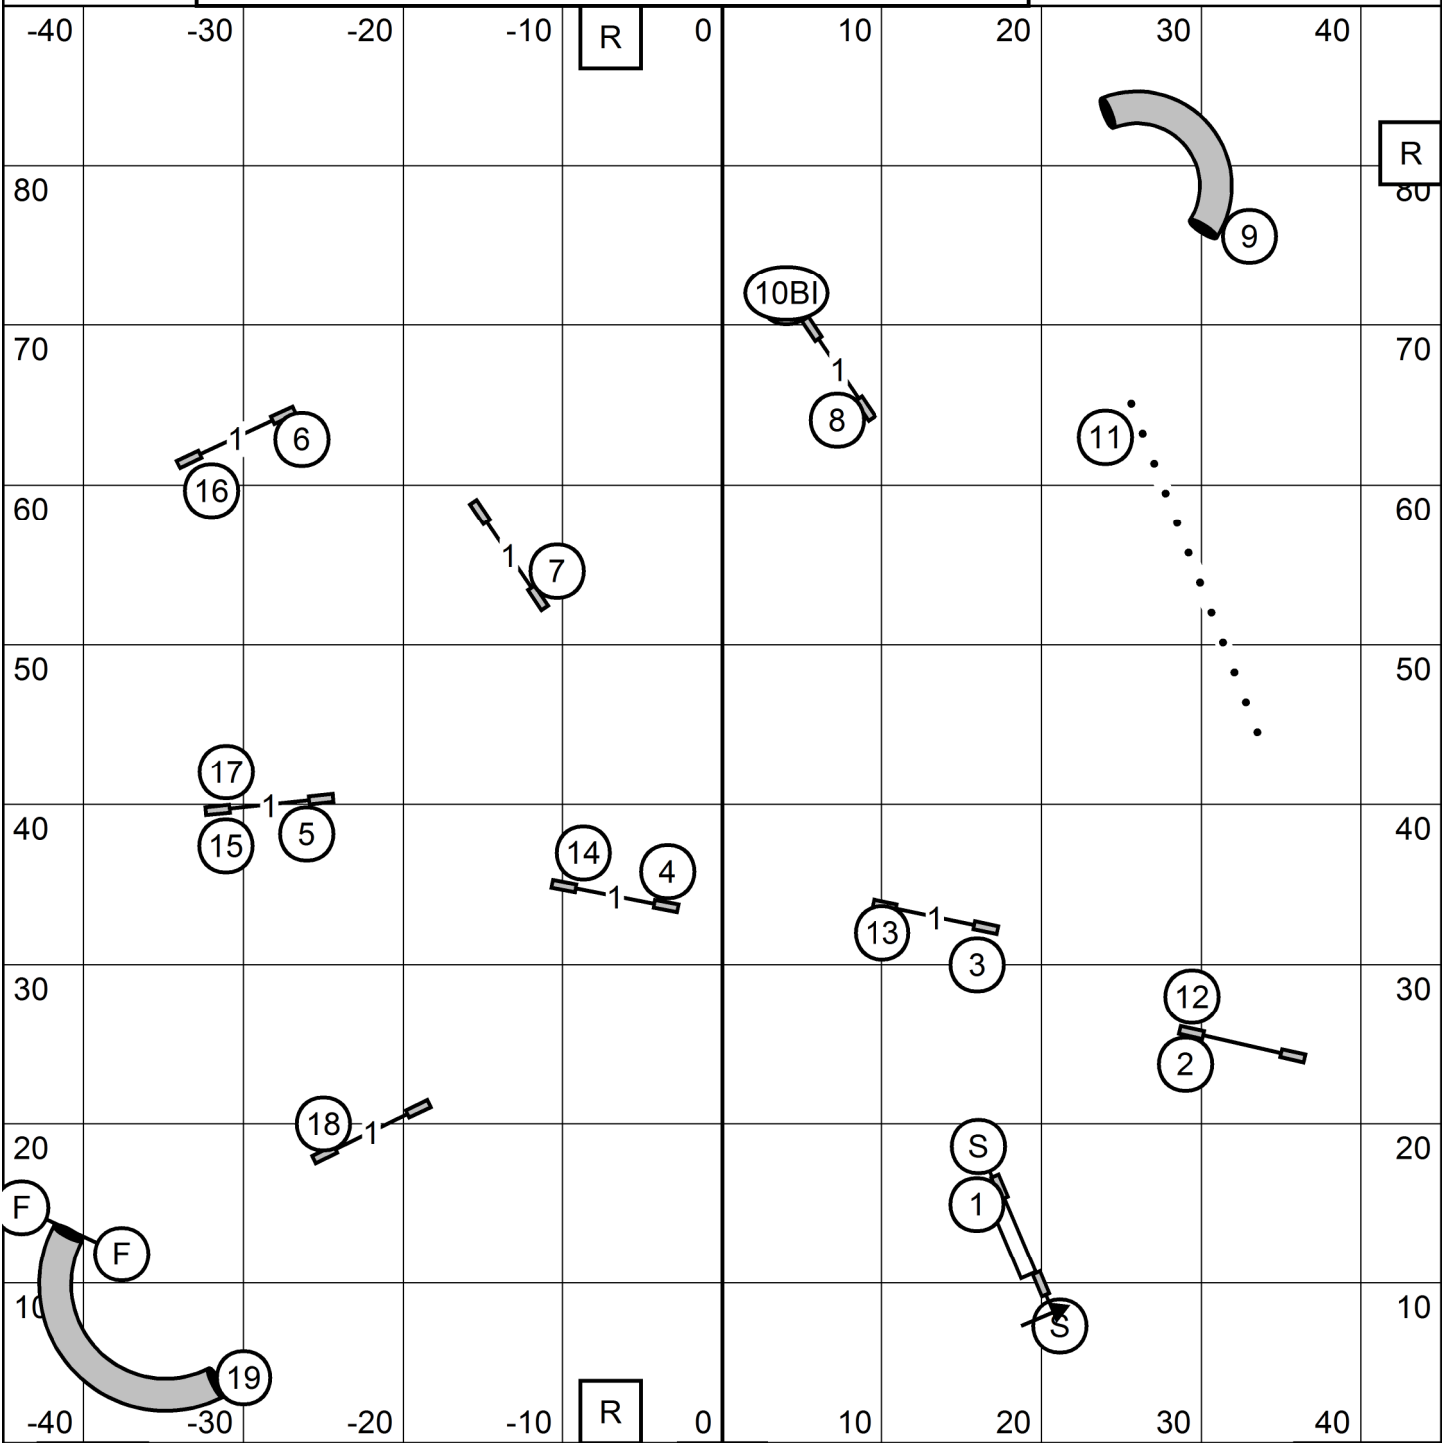

ICELANDIC SHEEPDOG ASSOCIATION OF AMERICA
CANINE NEW ENGLAND, WALPOLE MASS
SATURDAY FEBRUARY 10, 2024
PREMIER JWW
JUDGE: SHERRY JEFFERSON

EXIT

T/S

ENTER