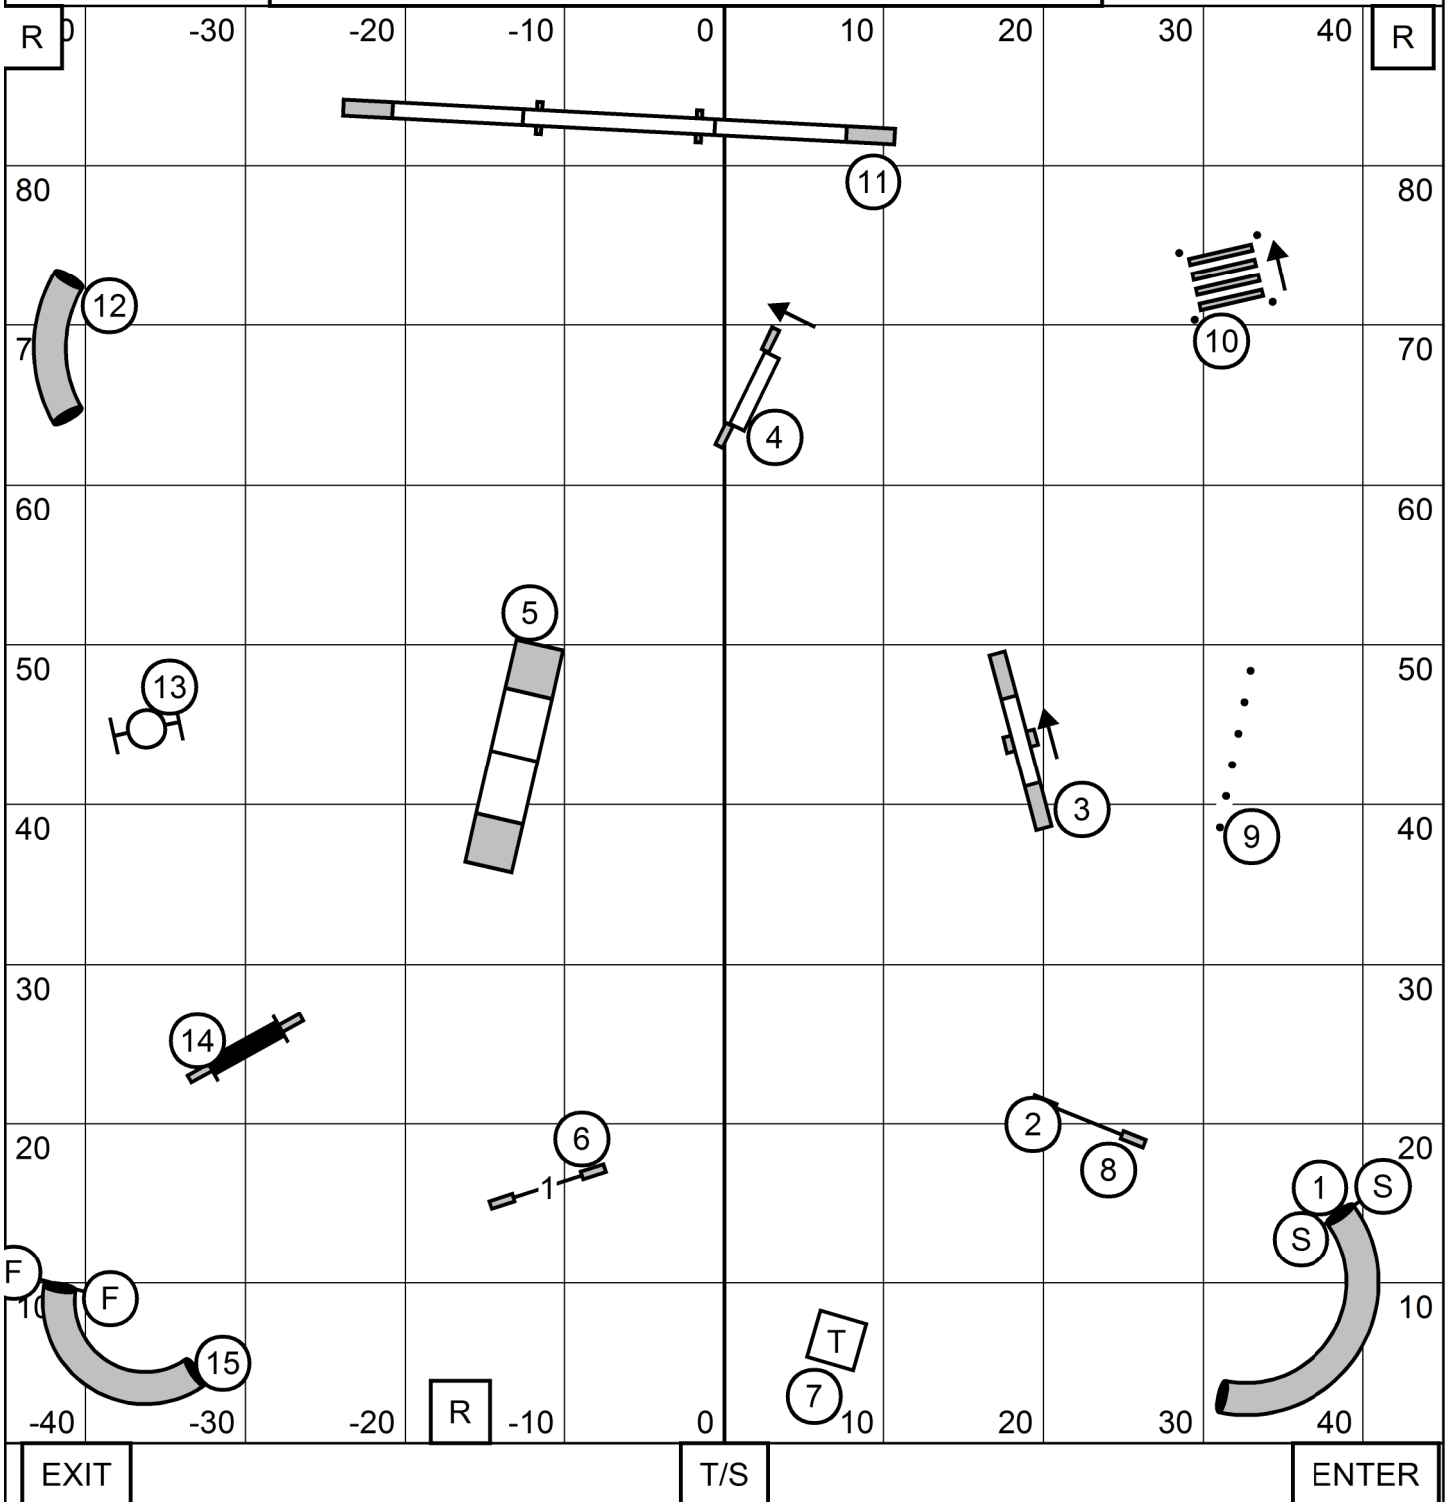

ICELANDIC SHEEPDOG ASSOCIATION OF AMERICA
CANINE NEW ENGLAND, WALPOLE MASS
SATURDAY FEBRUARY 10, 2024
NOVICE STANDARD
JUDGE: SHERRY JEFFERSON