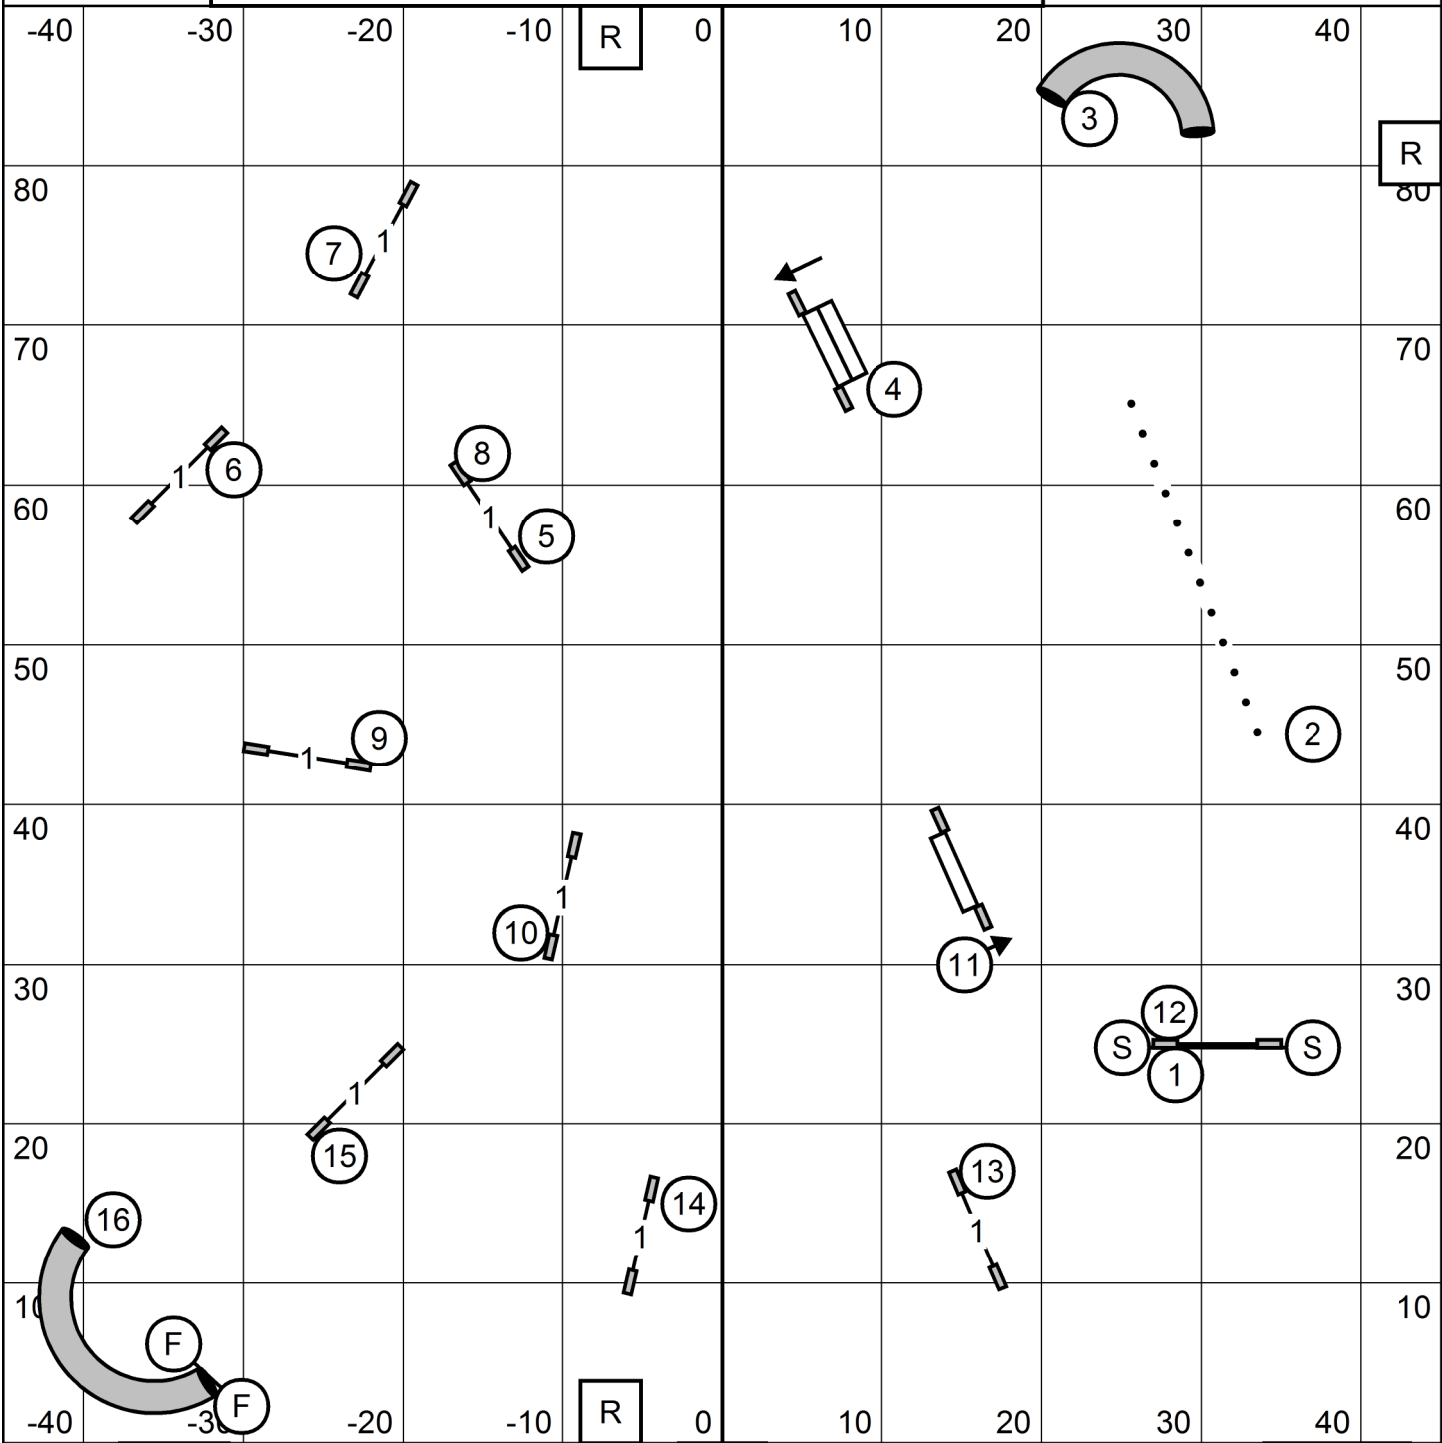

EXIT

T/S

ENTER

ICELANDIC SHEEPDOG ASSOCIATION OF AMERICA
 CANINE NEW ENGLAND, WALPOLE MASS.
 SATURDAY FEBRUARY 10, 2024
MASTER/EXCELLENT JWW
 JUDGE: SHERRY JEFFERSON

EXIT T/S ENTER

ICELANDIC SHEEPDOG ASSOCIATION OF AMERICA
 CANINE NEW ENGLAND, WALPOLE MASS.
 SATURDAY FEBRUARY 10, 2024
OPEN JWW
 JUDGE: SHERRY JEFFERSON