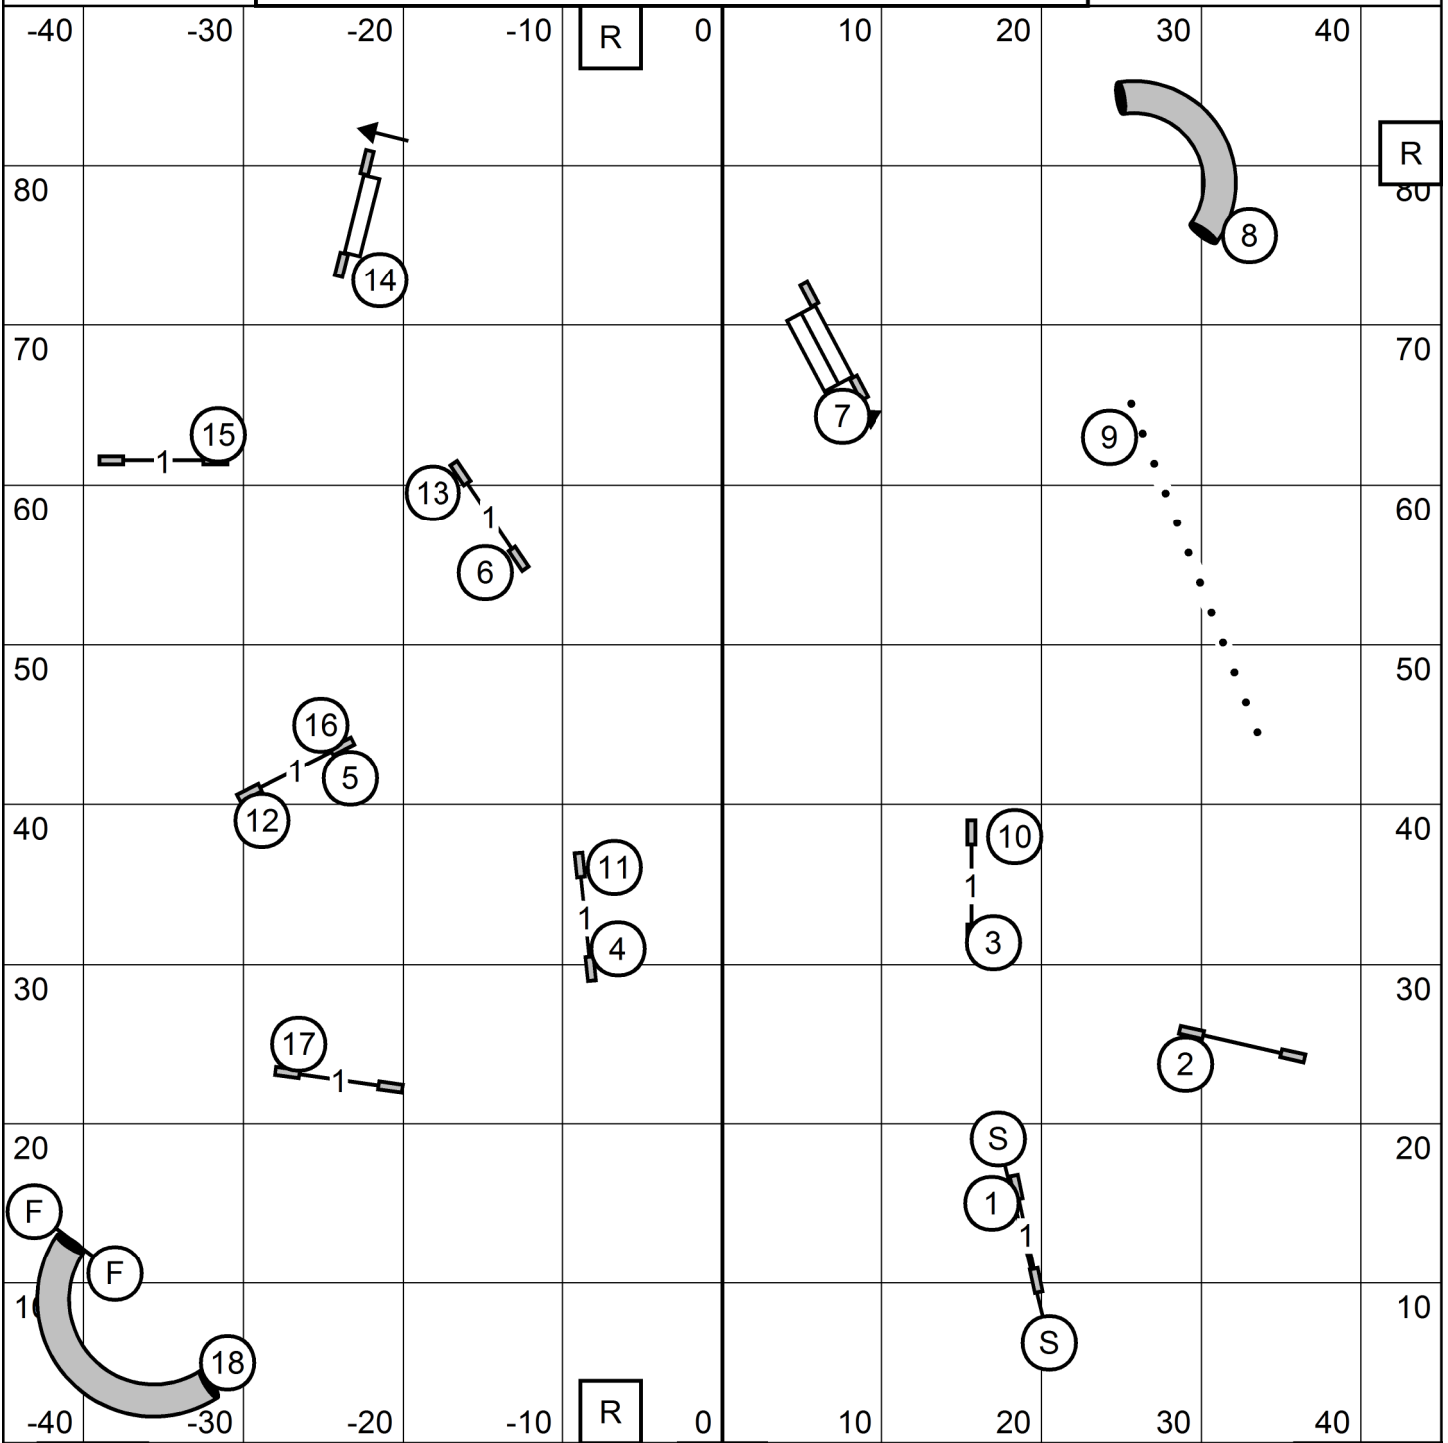

EXIT

T/S

ENTER

ICELANDIC SHEEPDOG ASSOCIATION OF AMERICA
 CANINE NEW ENGLAND, WALPOLE MASS.
 SATURDAY FEBRUARY 10, 2024
MASTER/EXCELLENT JWW
 JUDGE: SHERRY JEFFERSON

EXIT T/S ENTER

ICELANDIC SHEEPDOG ASSOCIATION OF AMERICA
 CANINE NEW ENGLAND, WALPOLE MASS.
 SATURDAY FEBRUARY 10, 2024
OPEN JWW
 JUDGE: SHERRY JEFFERSON