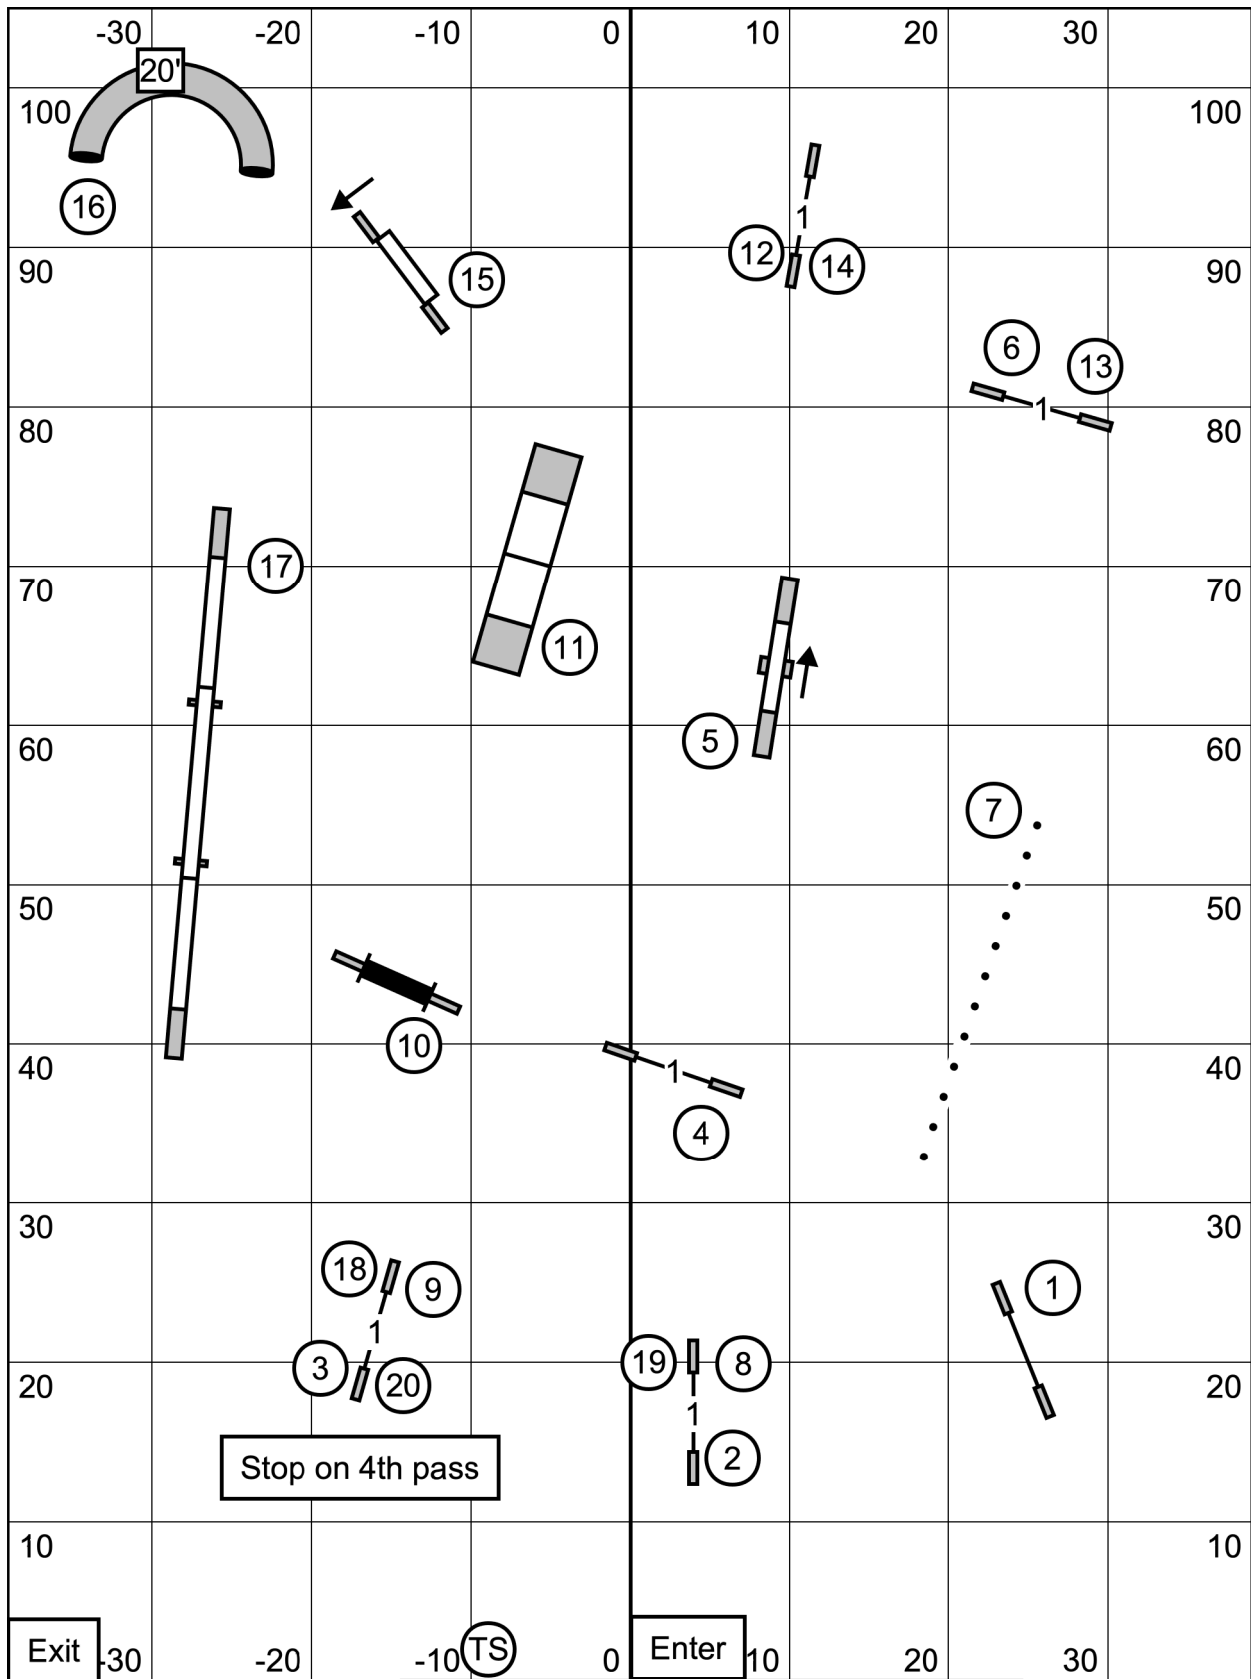

**Eastern English Springer Spaniel Club  
 Master / Excellent JWW  
 Sat., Feb. 17, 2024  
 Judge: Dale Mahoney**

**Come in at  
 #13 wing**

8	69 sec	4P	74 sec
12	65 sec	8P	70 sec
16	60 sec	12P	65 sec
20/24C	55 sec	16P	60 sec
24	60 sec	20P	65 sec

Come in at  
 dogwalk

**Eastern English Springer Spaniel Club**  
**Open Standard**  
**Sat., Feb. 17, 2024**  
**Judge: Dale Mahoney**

Come in at  
 table

**Eastern English Springer Spaniel Club**  
**Novice Standard**  
**Sat., Feb. 17, 2024**  
**Judge: Dale Mahoney**

Come in at  
 table

**Eastern English Springer Spaniel Club  
 Open JWW  
 Sat., Feb. 17, 2024  
 Judge: Dale Mahoney**

**Come in at  
 #12 wing**