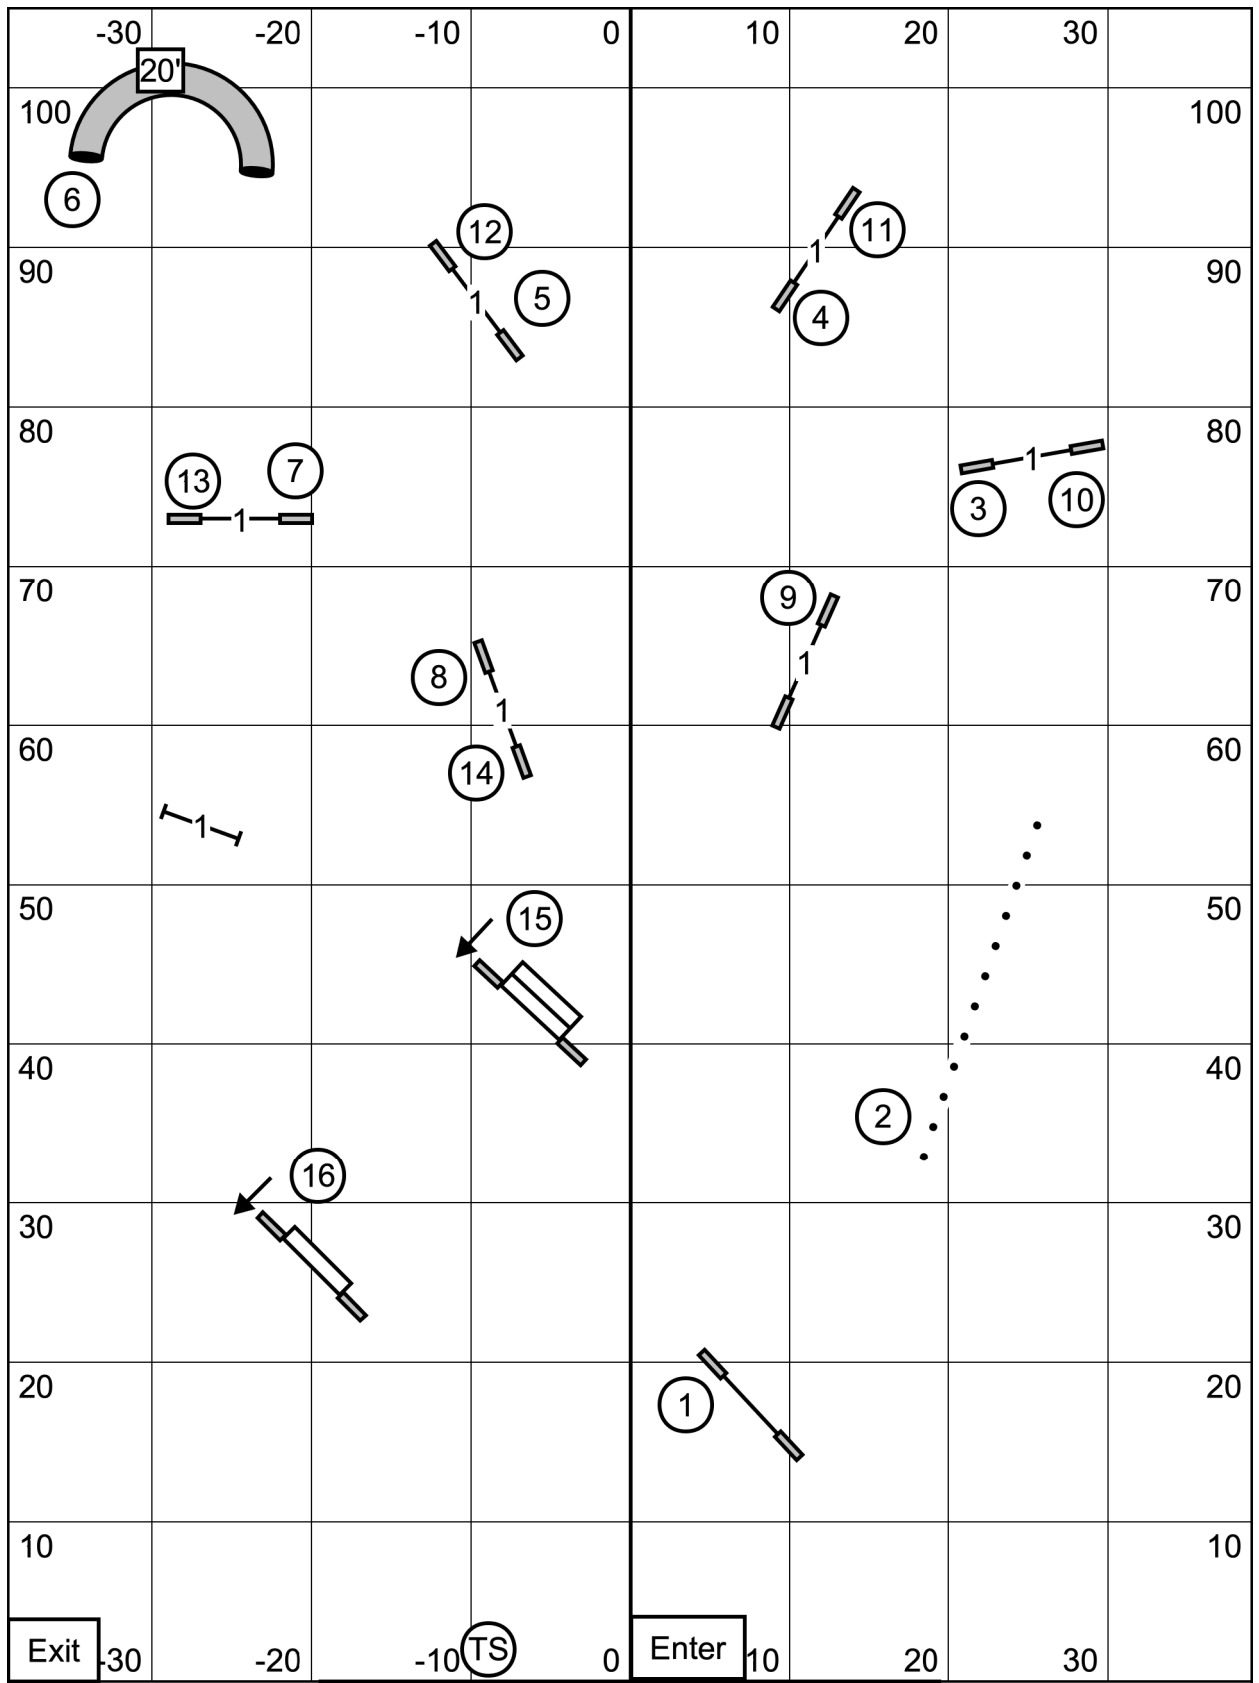

Come in at  
 dogwalk

**Eastern English Springer Spaniel Club**  
**Open Standard**  
**Sat., Feb. 17, 2024**  
**Judge: Dale Mahoney**

Come in at  
 table

**Eastern English Springer Spaniel Club**  
**Novice Standard**  
**Sat., Feb. 17, 2024**  
**Judge: Dale Mahoney**

Come in at  
 table

**Eastern English Springer Spaniel Club  
 Open JWW  
 Sat., Feb. 17, 2024  
 Judge: Dale Mahoney**

**Come in at  
 #12 wing**