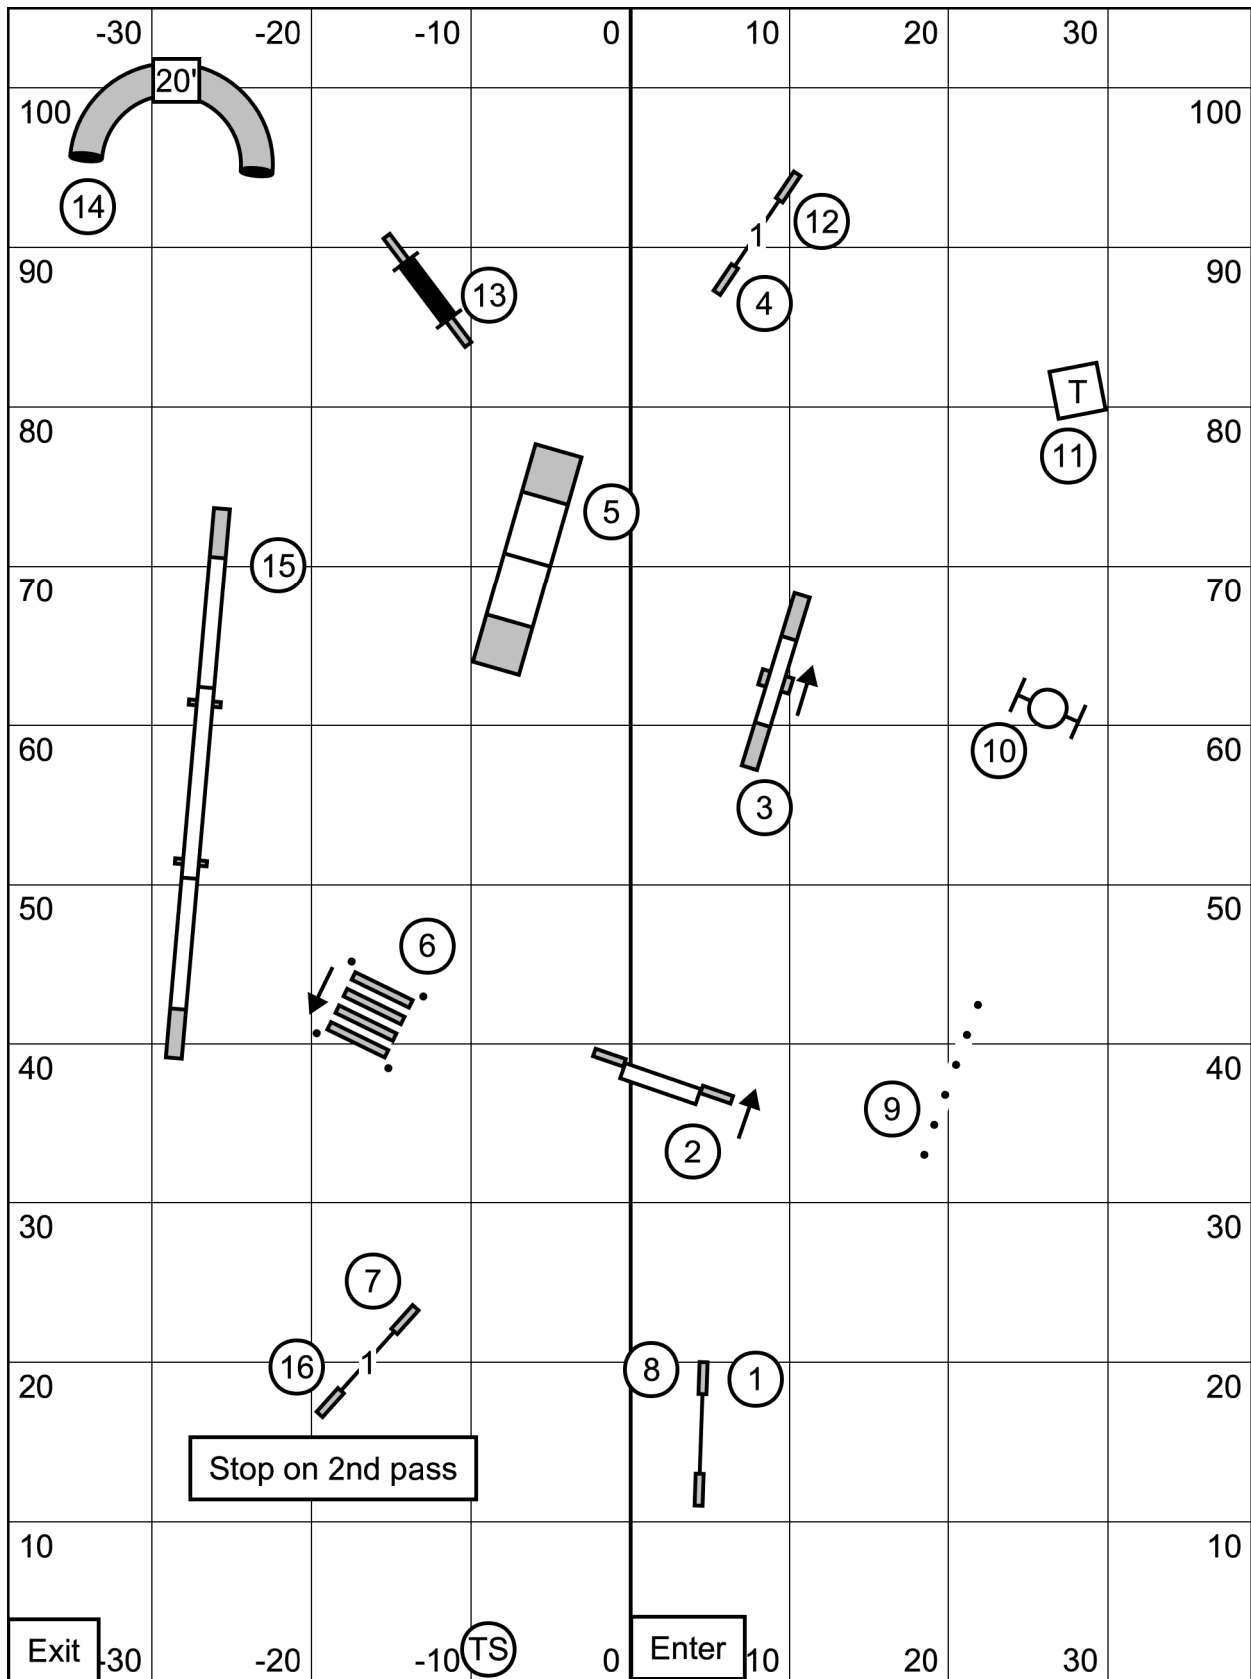

Eastern English Springer Spaniel Club
Novice Standard
Sat., Feb. 17, 2024
Judge: Dale Mahoney

Come in at
table