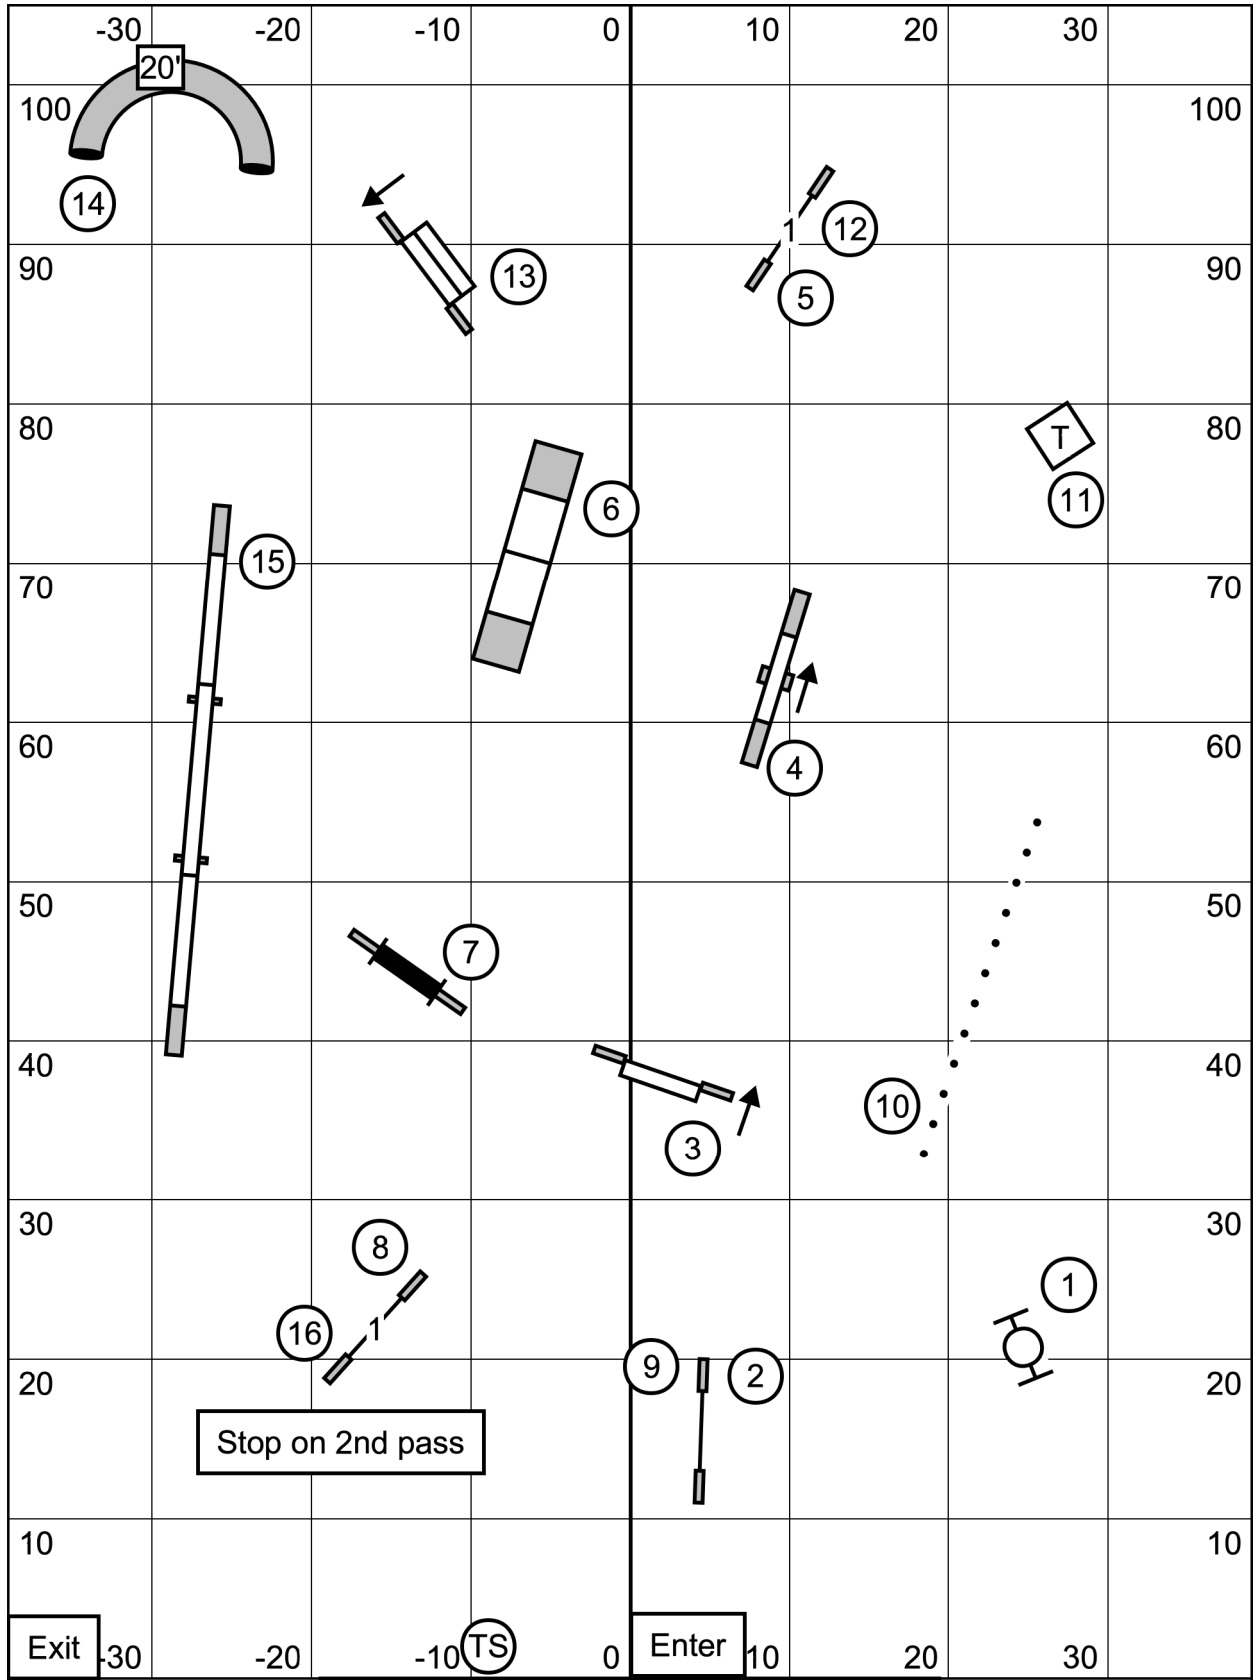

**Eastern English Springer Spaniel Club  
 Master / Excellent JWW  
 Sat., Feb. 17, 2024  
 Judge: Dale Mahoney**

**Come in at  
 #13 wing**

8	69 sec	4P	74 sec
12	65 sec	8P	70 sec
16	60 sec	12P	65 sec
20/24C	55 sec	16P	60 sec
24	60 sec	20P	65 sec

Come in at  
 dogwalk

**Eastern English Springer Spaniel Club**  
**Open Standard**  
**Sat., Feb. 17, 2024**  
**Judge: Dale Mahoney**

Come in at  
 table

**Eastern English Springer Spaniel Club**  
**Novice Standard**  
**Sat., Feb. 17, 2024**  
**Judge: Dale Mahoney**

Come in at  
 table

**Eastern English Springer Spaniel Club  
 Open JWW  
 Sat., Feb. 17, 2024  
 Judge: Dale Mahoney**

**Come in at  
 #12 wing**