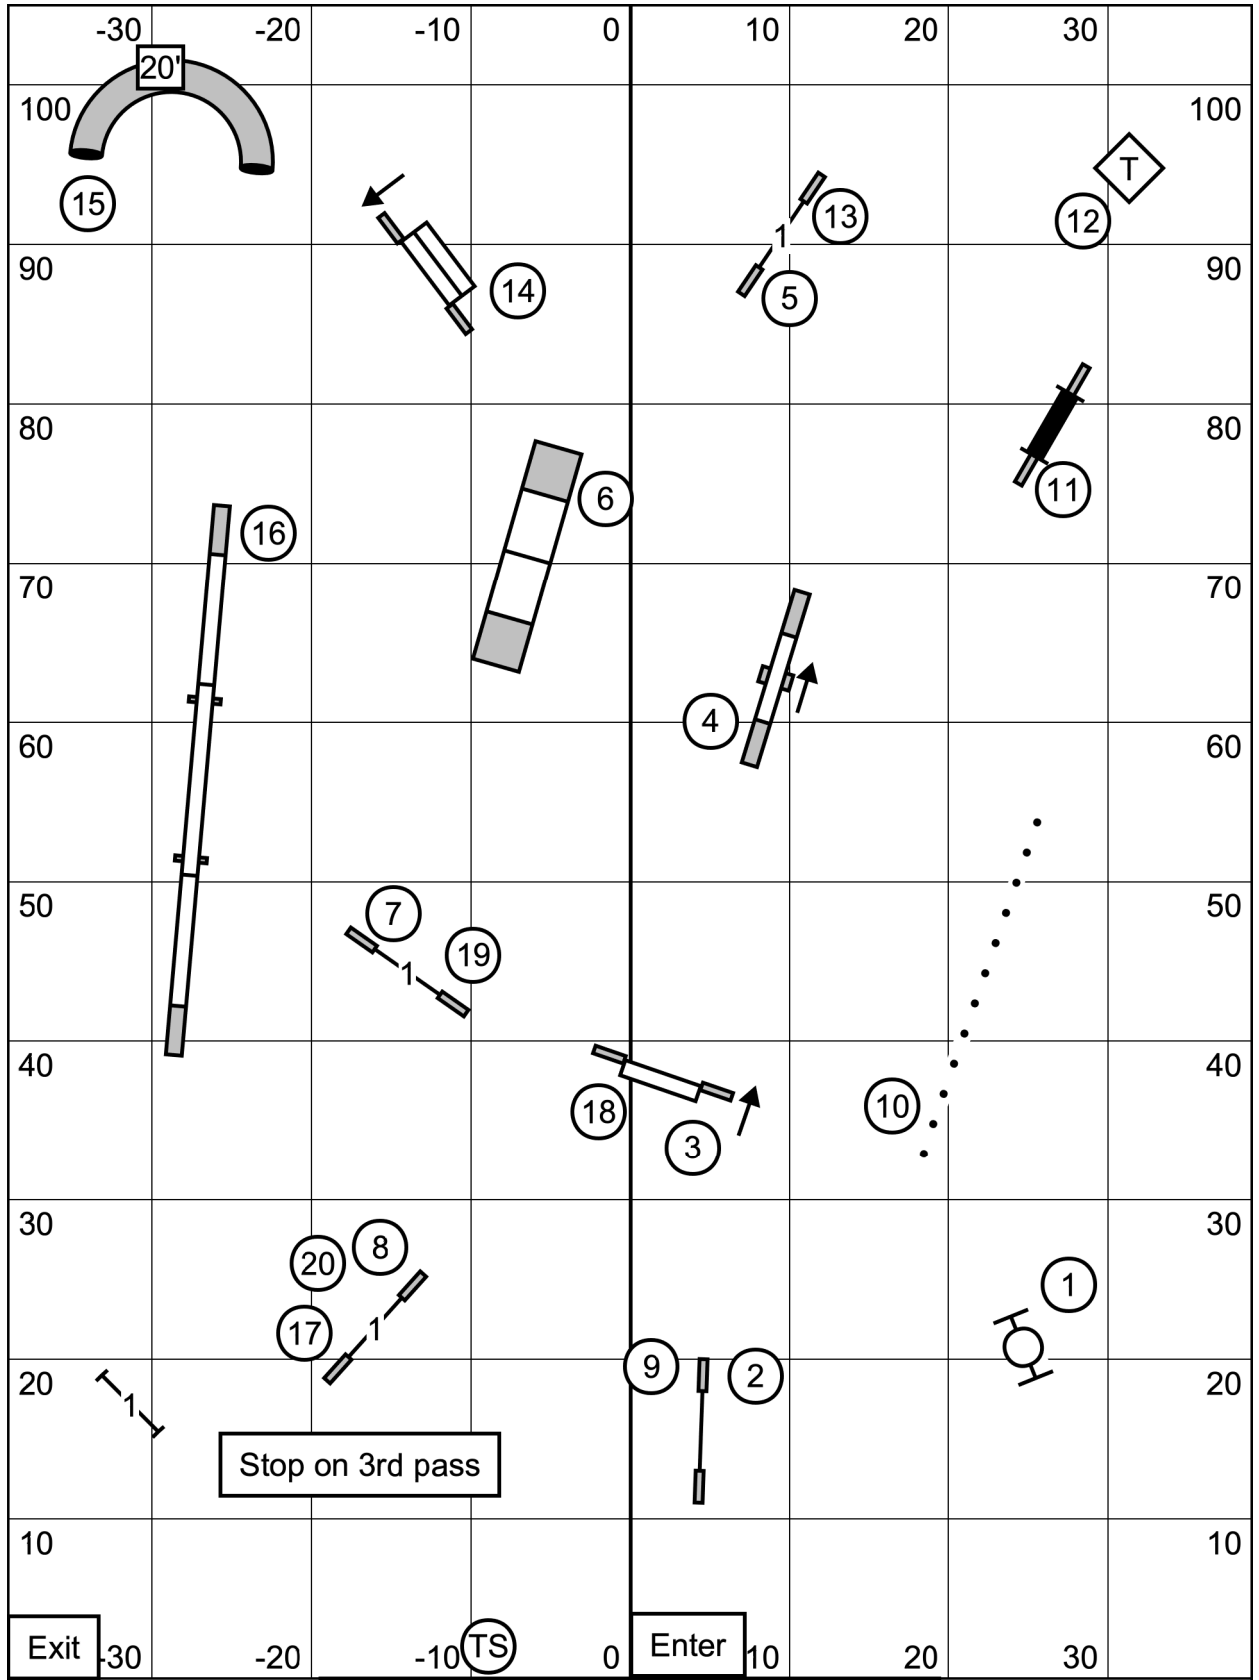

Eastern English Springer Spaniel Club
Master / Excellent Standard
Sat., Feb. 17, 2024
Judge: Dale Mahoney

Come in at
dogwalk