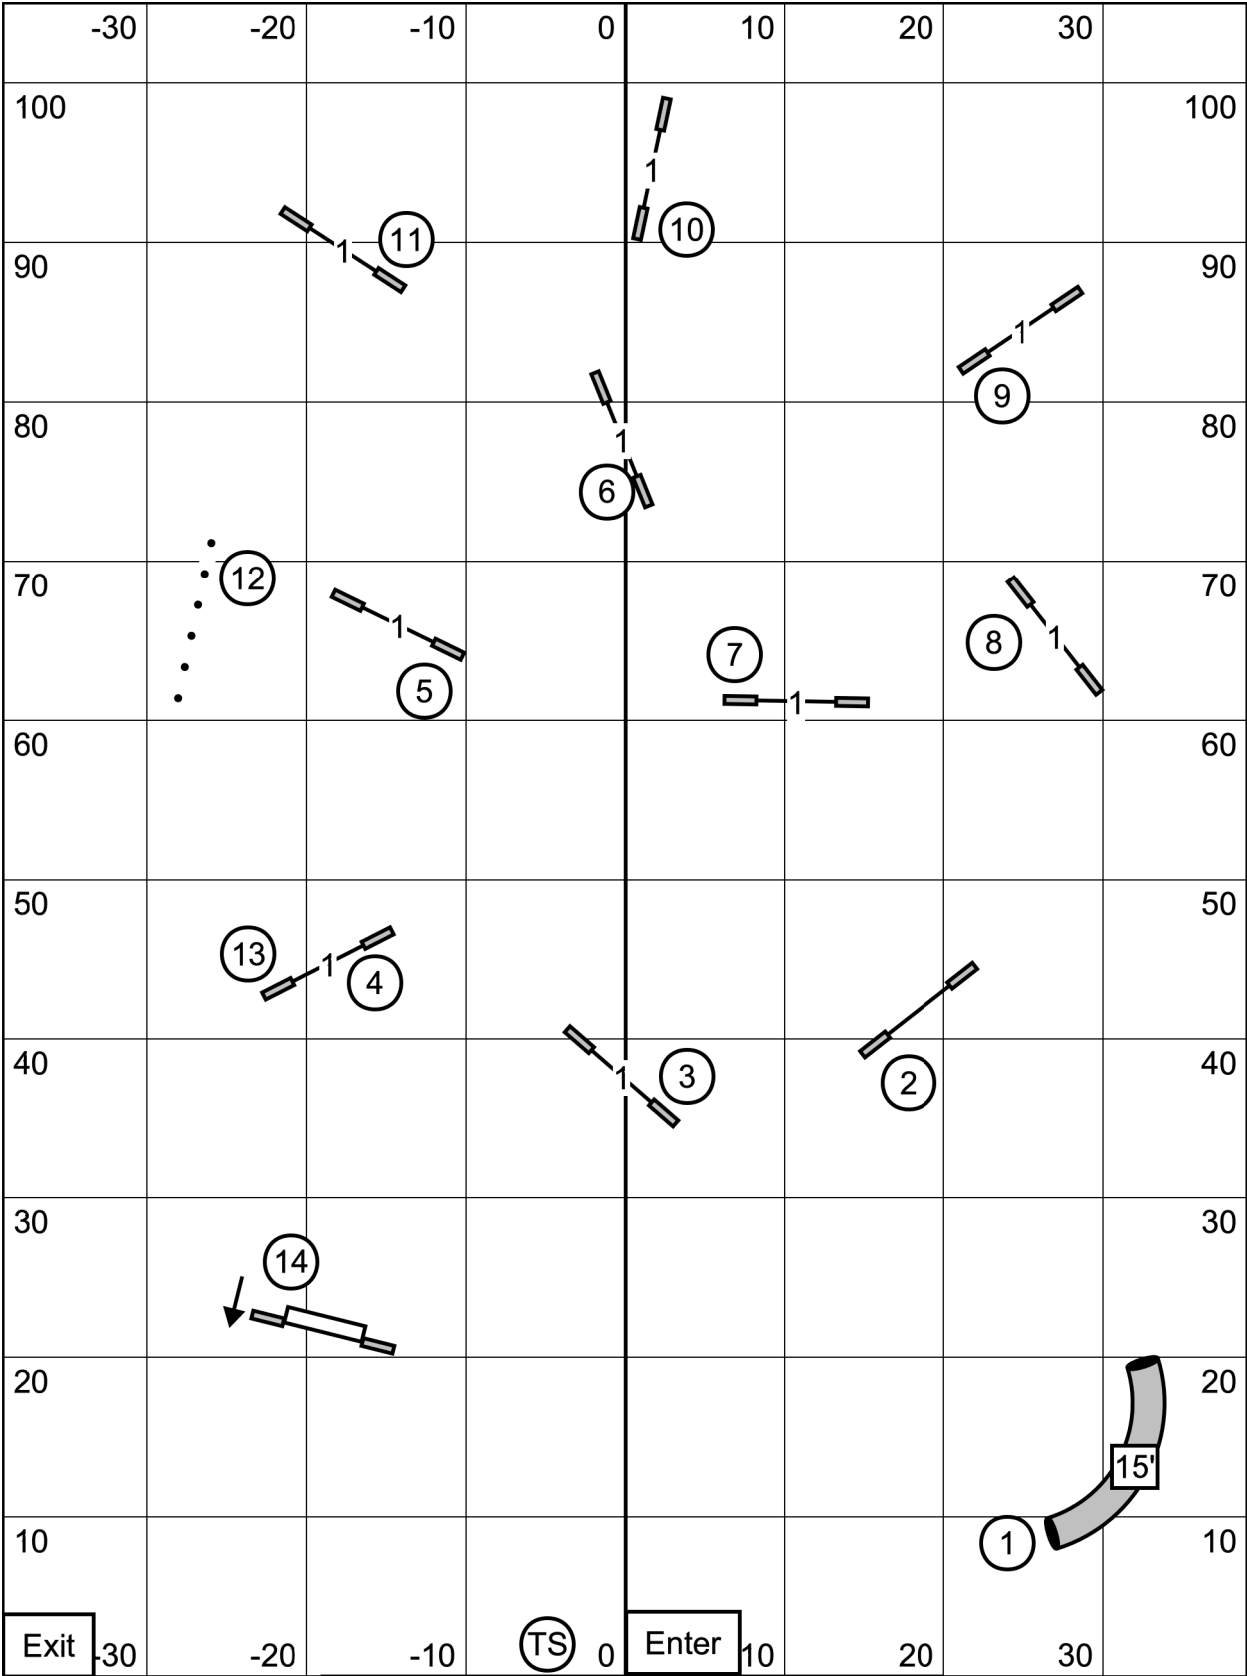

Come in at  
 table

**Eastern English Springer Spaniel Club**  
**Novice Standard**  
**Sun., Feb. 18, 2024**  
**Judge: Dale Mahoney**

Come in at  
 table

**Eastern English Springer Spaniel Club  
 Open JWW  
 Sun., Feb. 18, 2024  
 Judge: Dale Mahoney**

**Come in at  
 #12 wing**

**Eastern English Springer Spaniel Club**  
**Novice JWW**  
**Sun., Feb. 18, 2024**  
**Judge: Dale Mahoney**

Come in at  
 #10 wing