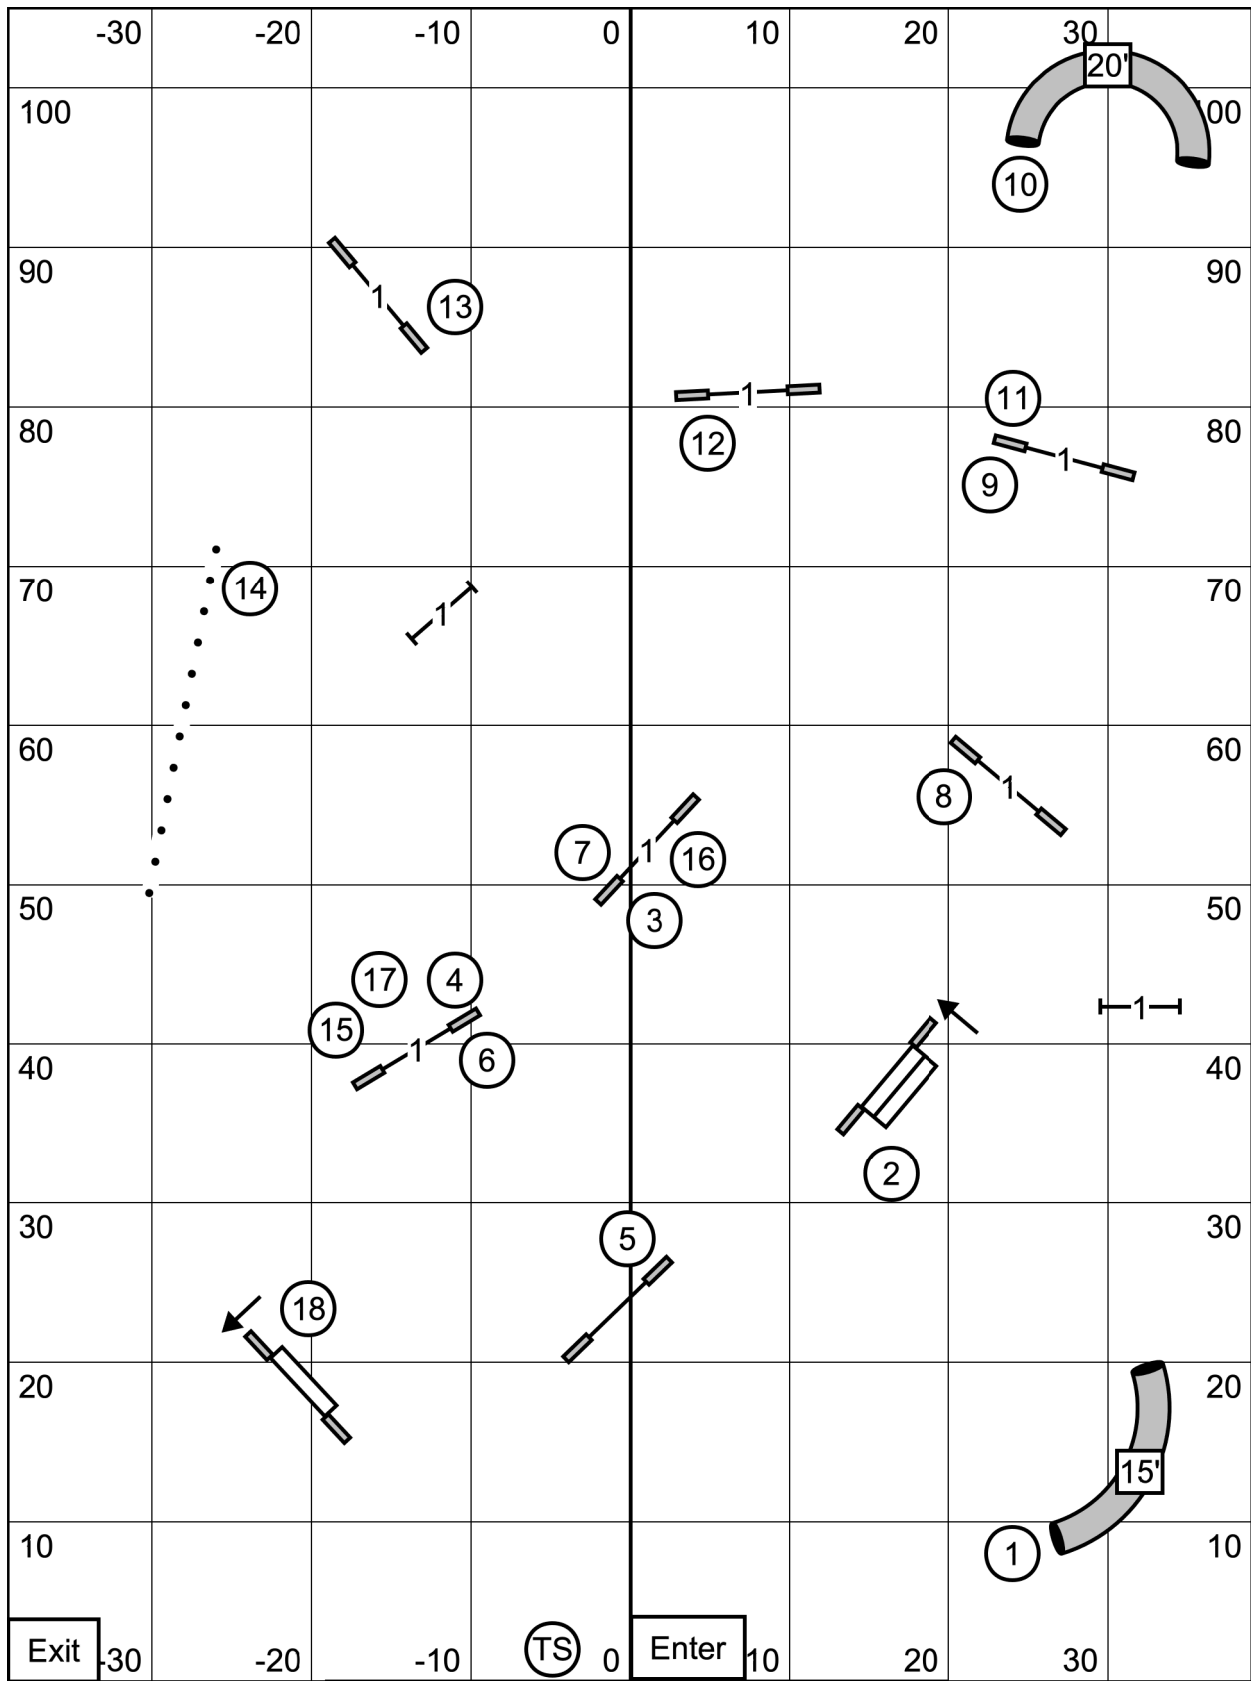

**Eastern English Springer Spaniel Club
Master / Excellent JWW
Sun., Feb. 18, 2024
Judge: Dale Mahoney**

Come in at weaves