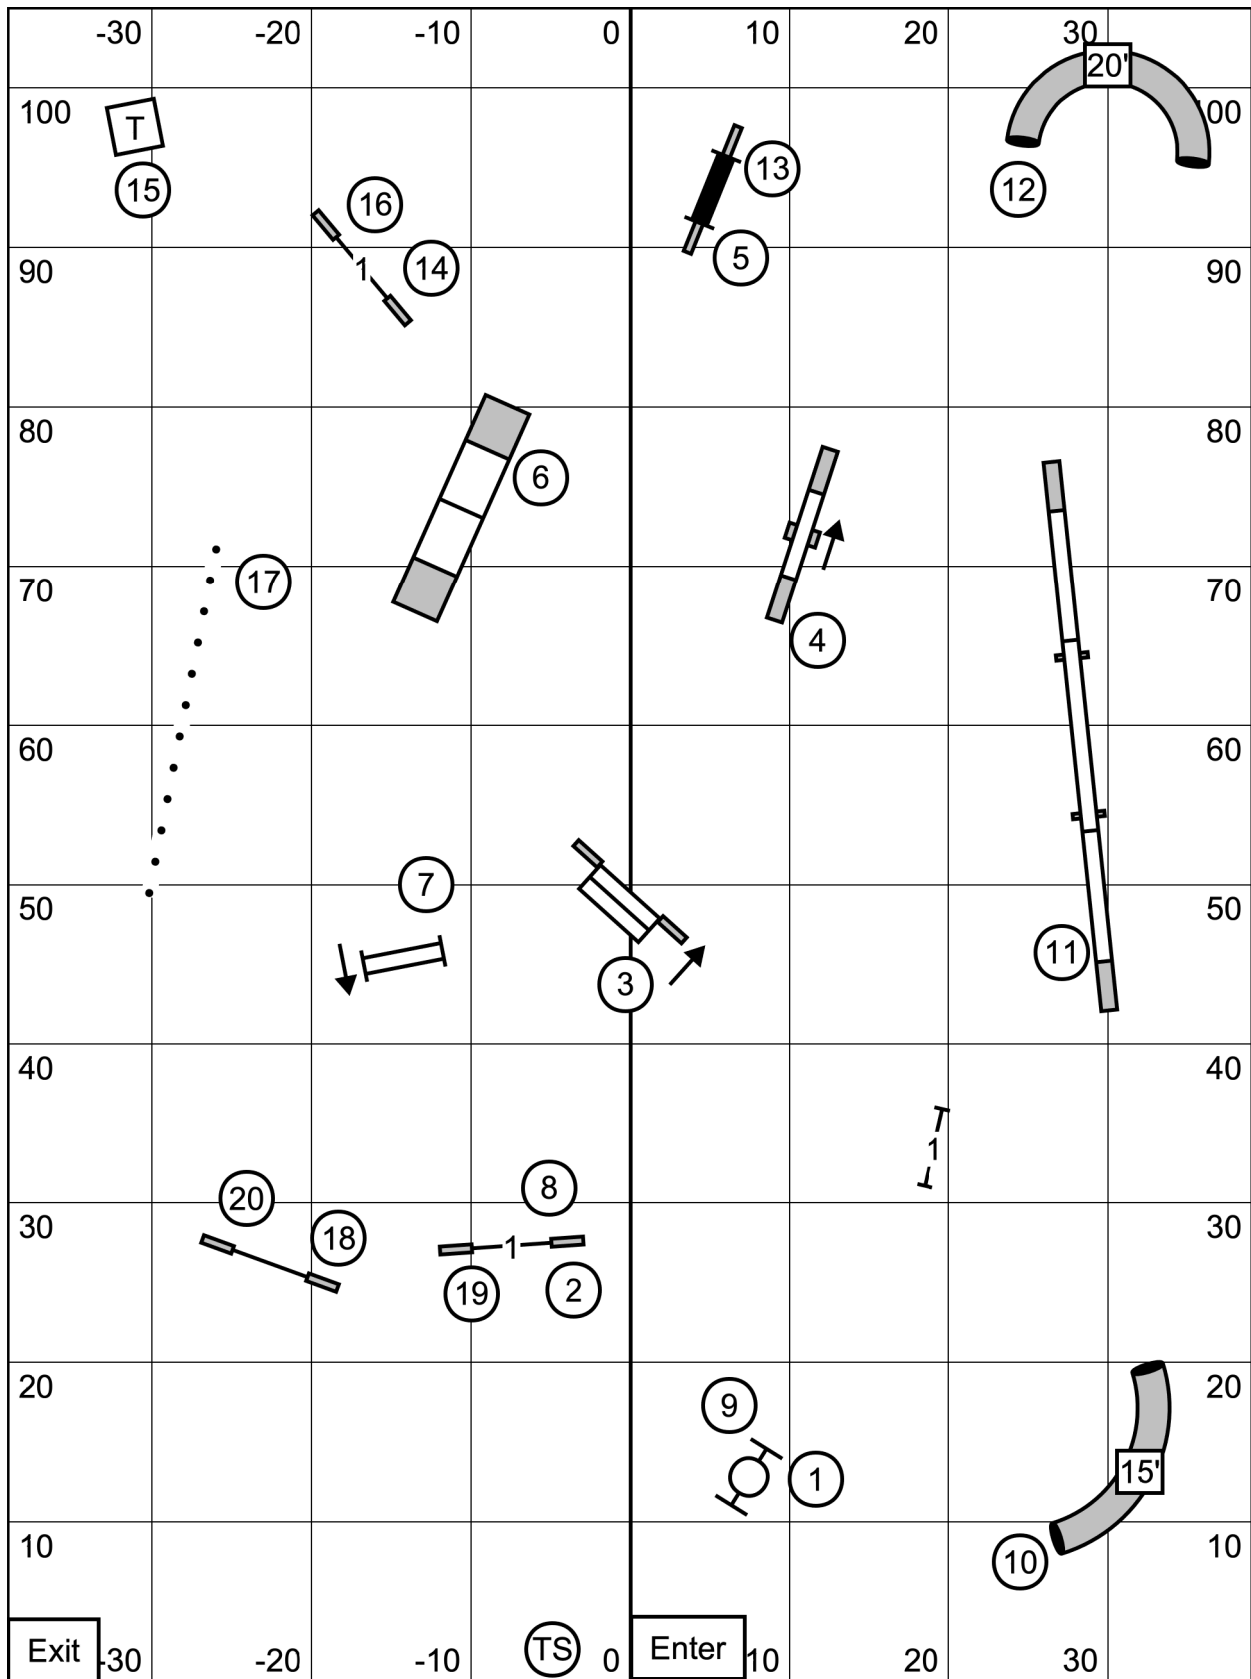

**Eastern English Springer Spaniel Club
Master / Excellent Standard
Sun., Feb. 18, 2024
Judge: Dale Mahoney**

Come in at table