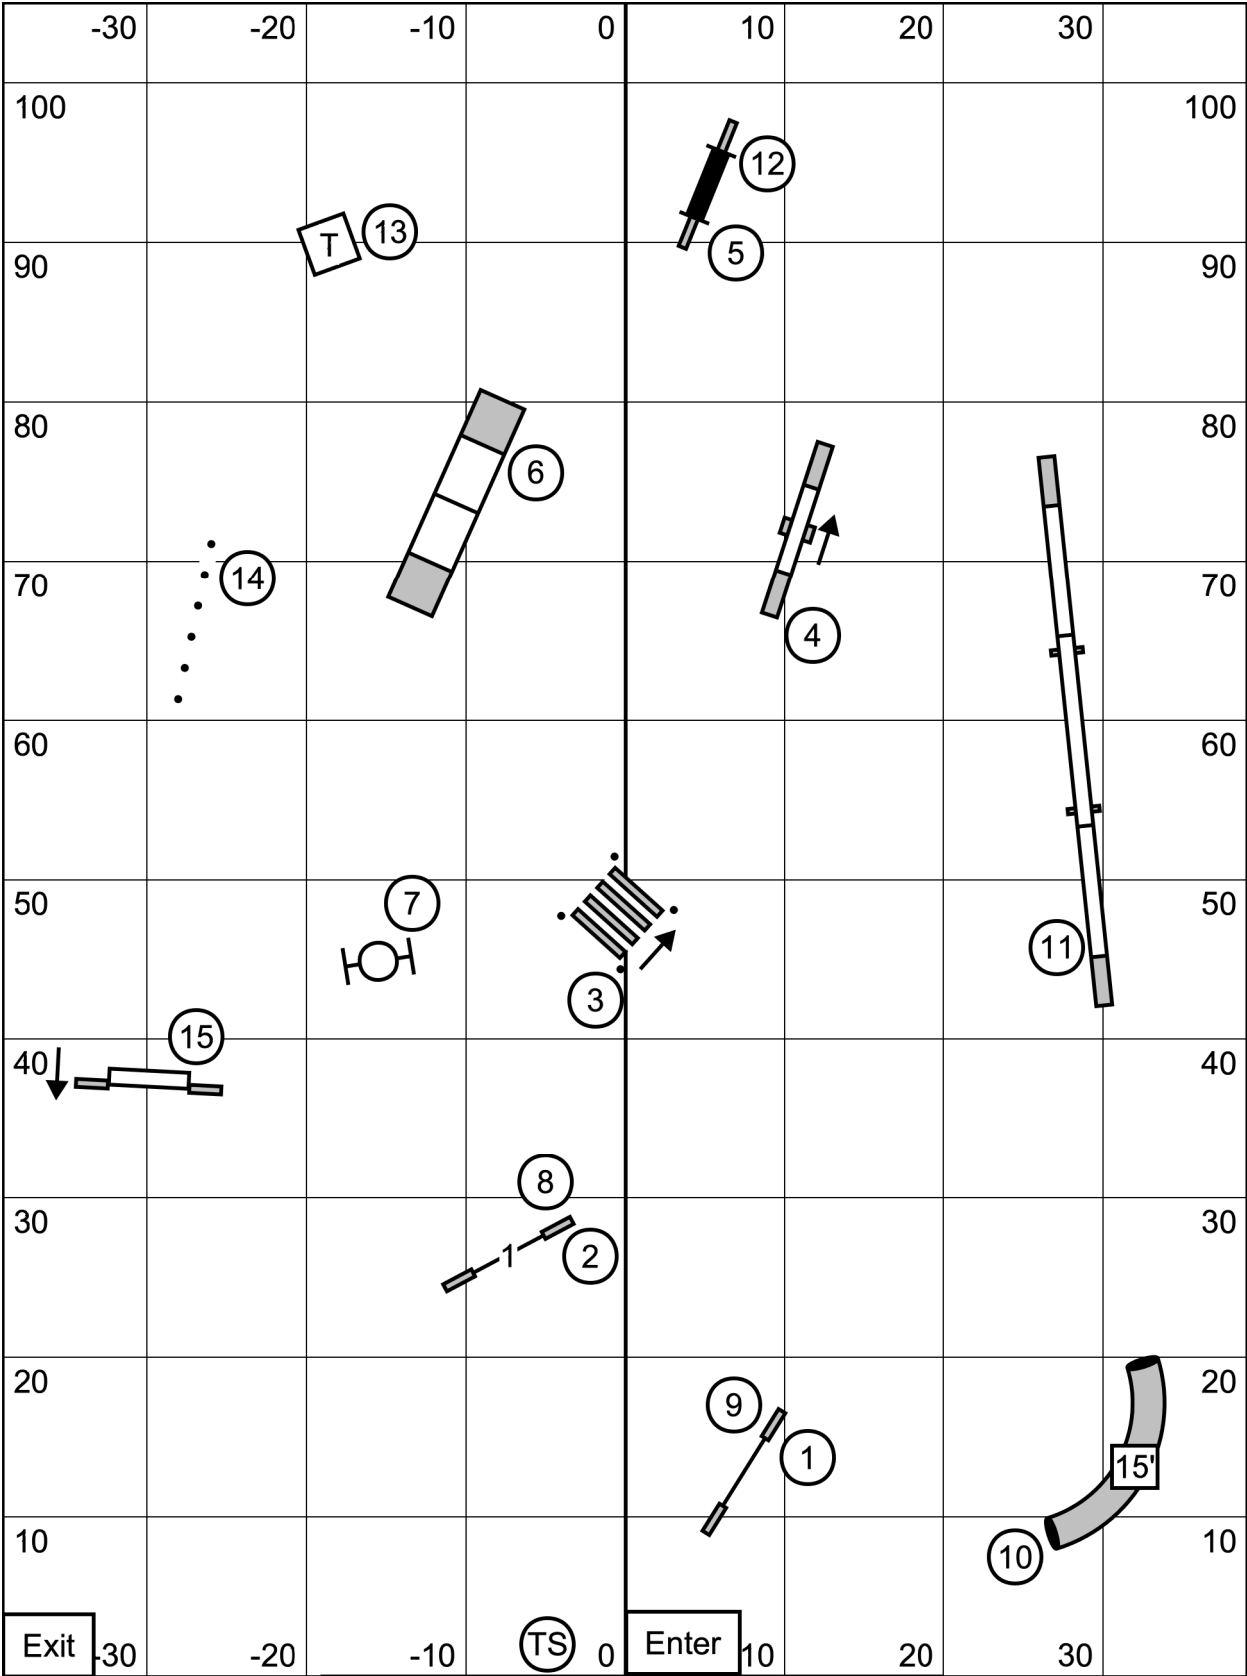

Eastern English Springer Spaniel Club
Novice Standard
Sun., Feb. 18, 2024
Judge: Dale Mahoney

Come in at
table