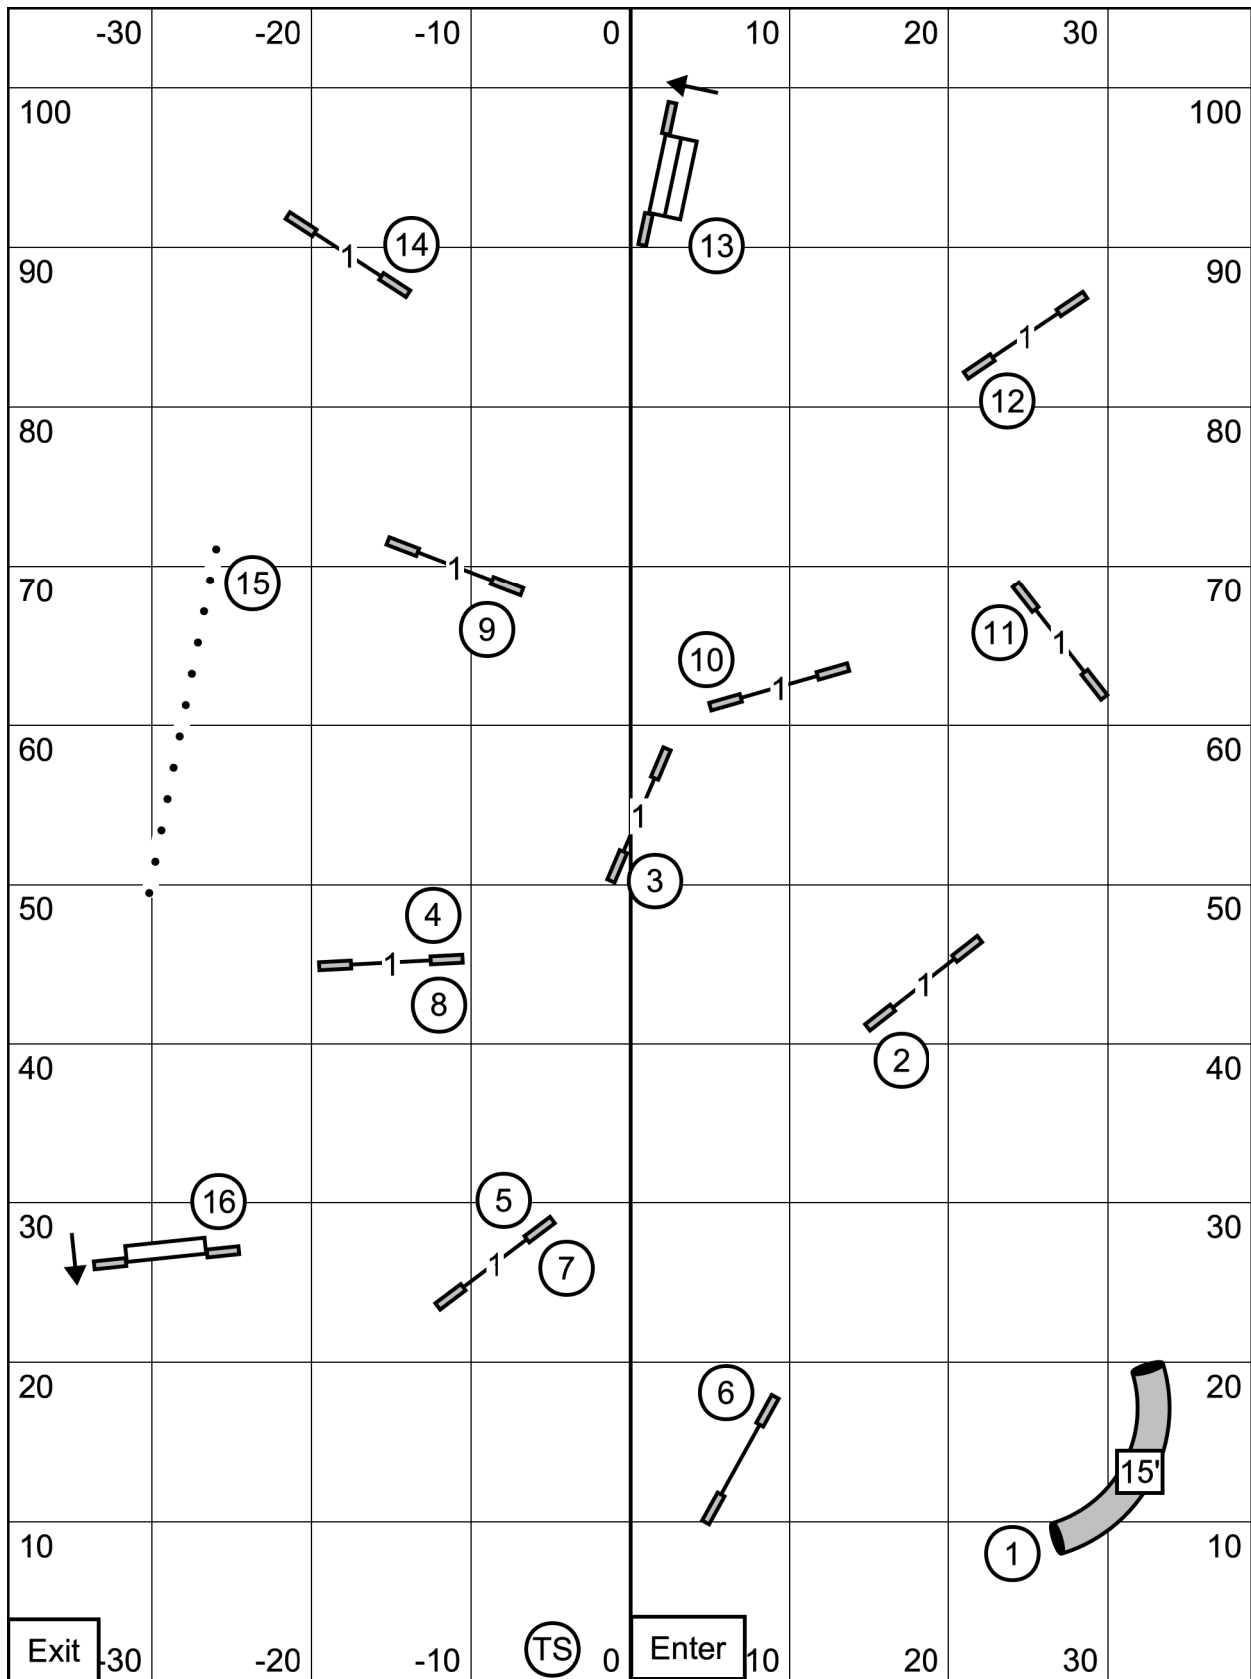

**Eastern English Springer Spaniel Club
Open JWW
Sun., Feb. 18, 2024
Judge: Dale Mahoney**

**Come in at
#12 wing**