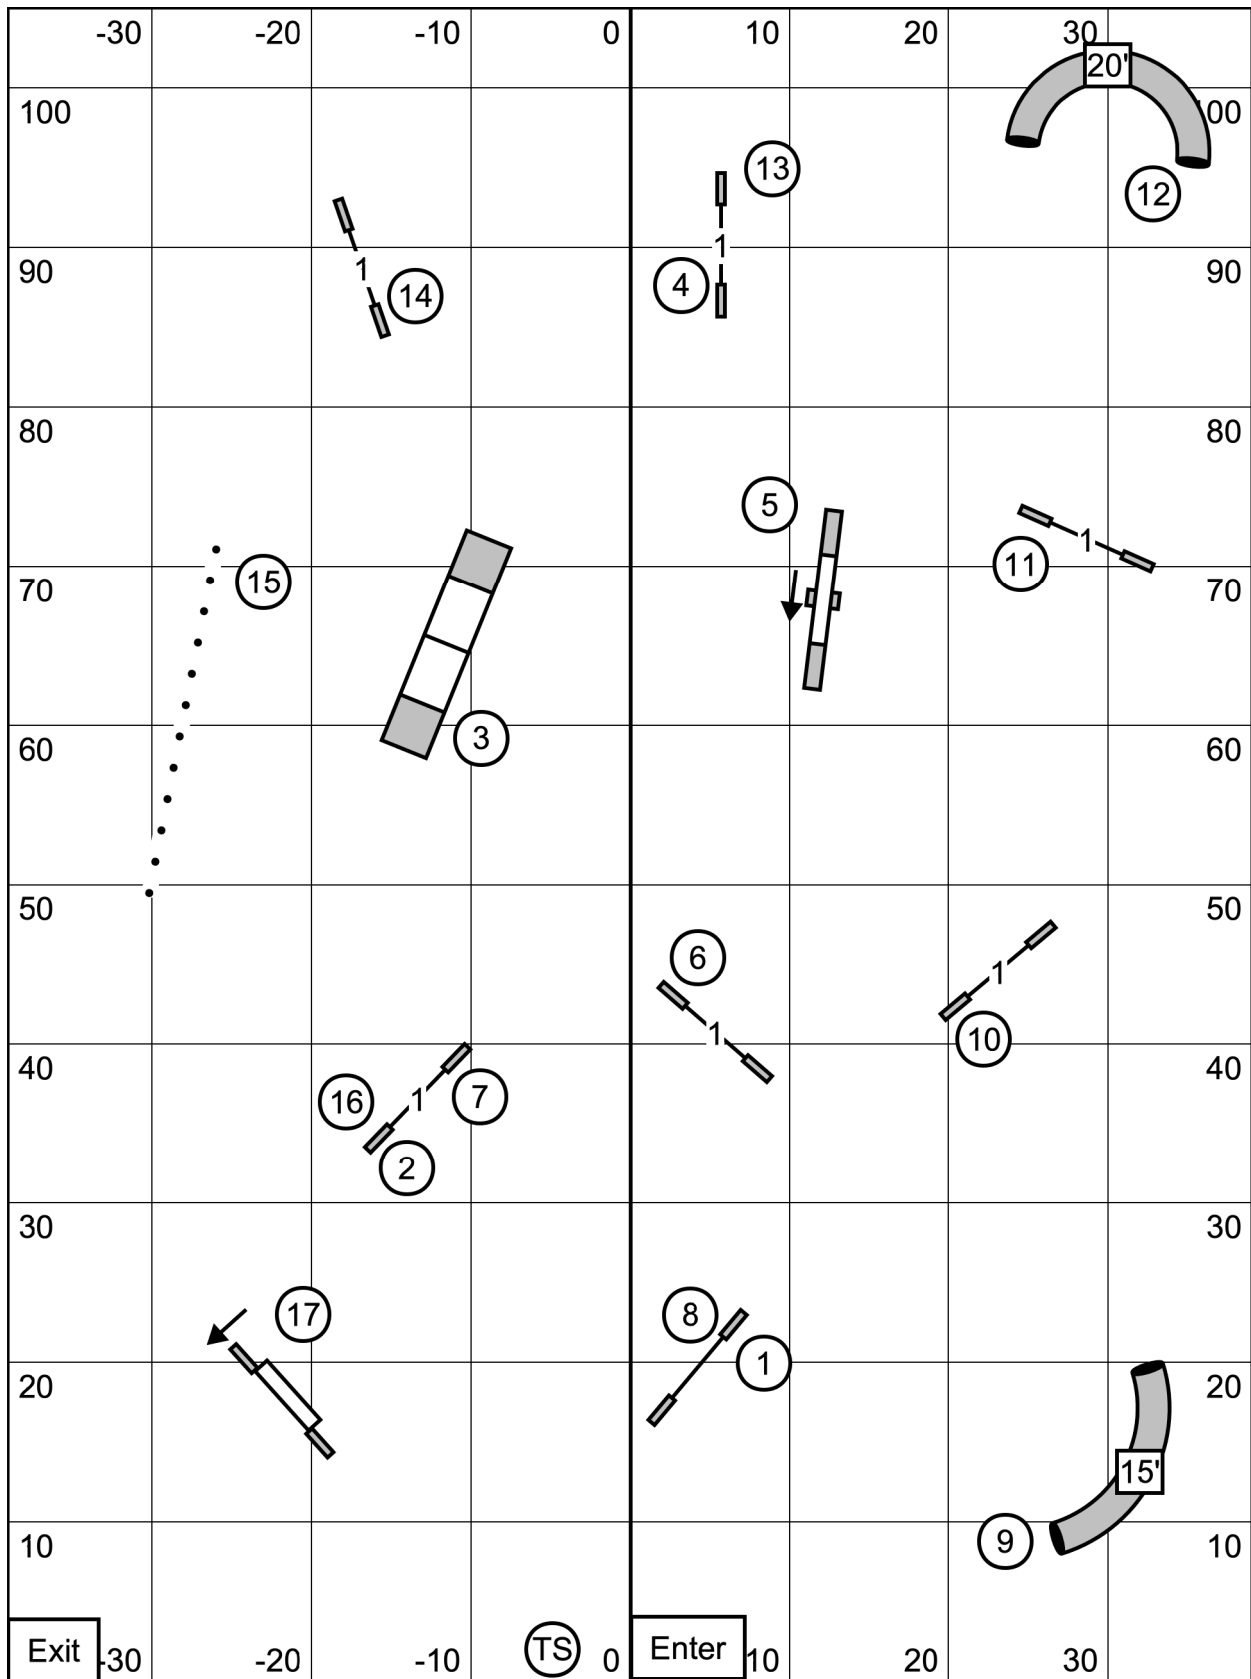

Come in at table

**Eastern English Springer Spaniel Club**  
**T2B**  
**Sun., Feb. 18, 2024**  
**Judge: Dale Mahoney**

Come in at double

**Eastern English Springer Spaniel Club  
 Open Standard  
 Sun., Feb. 18, 2024  
 Judge: Dale Mahoney**