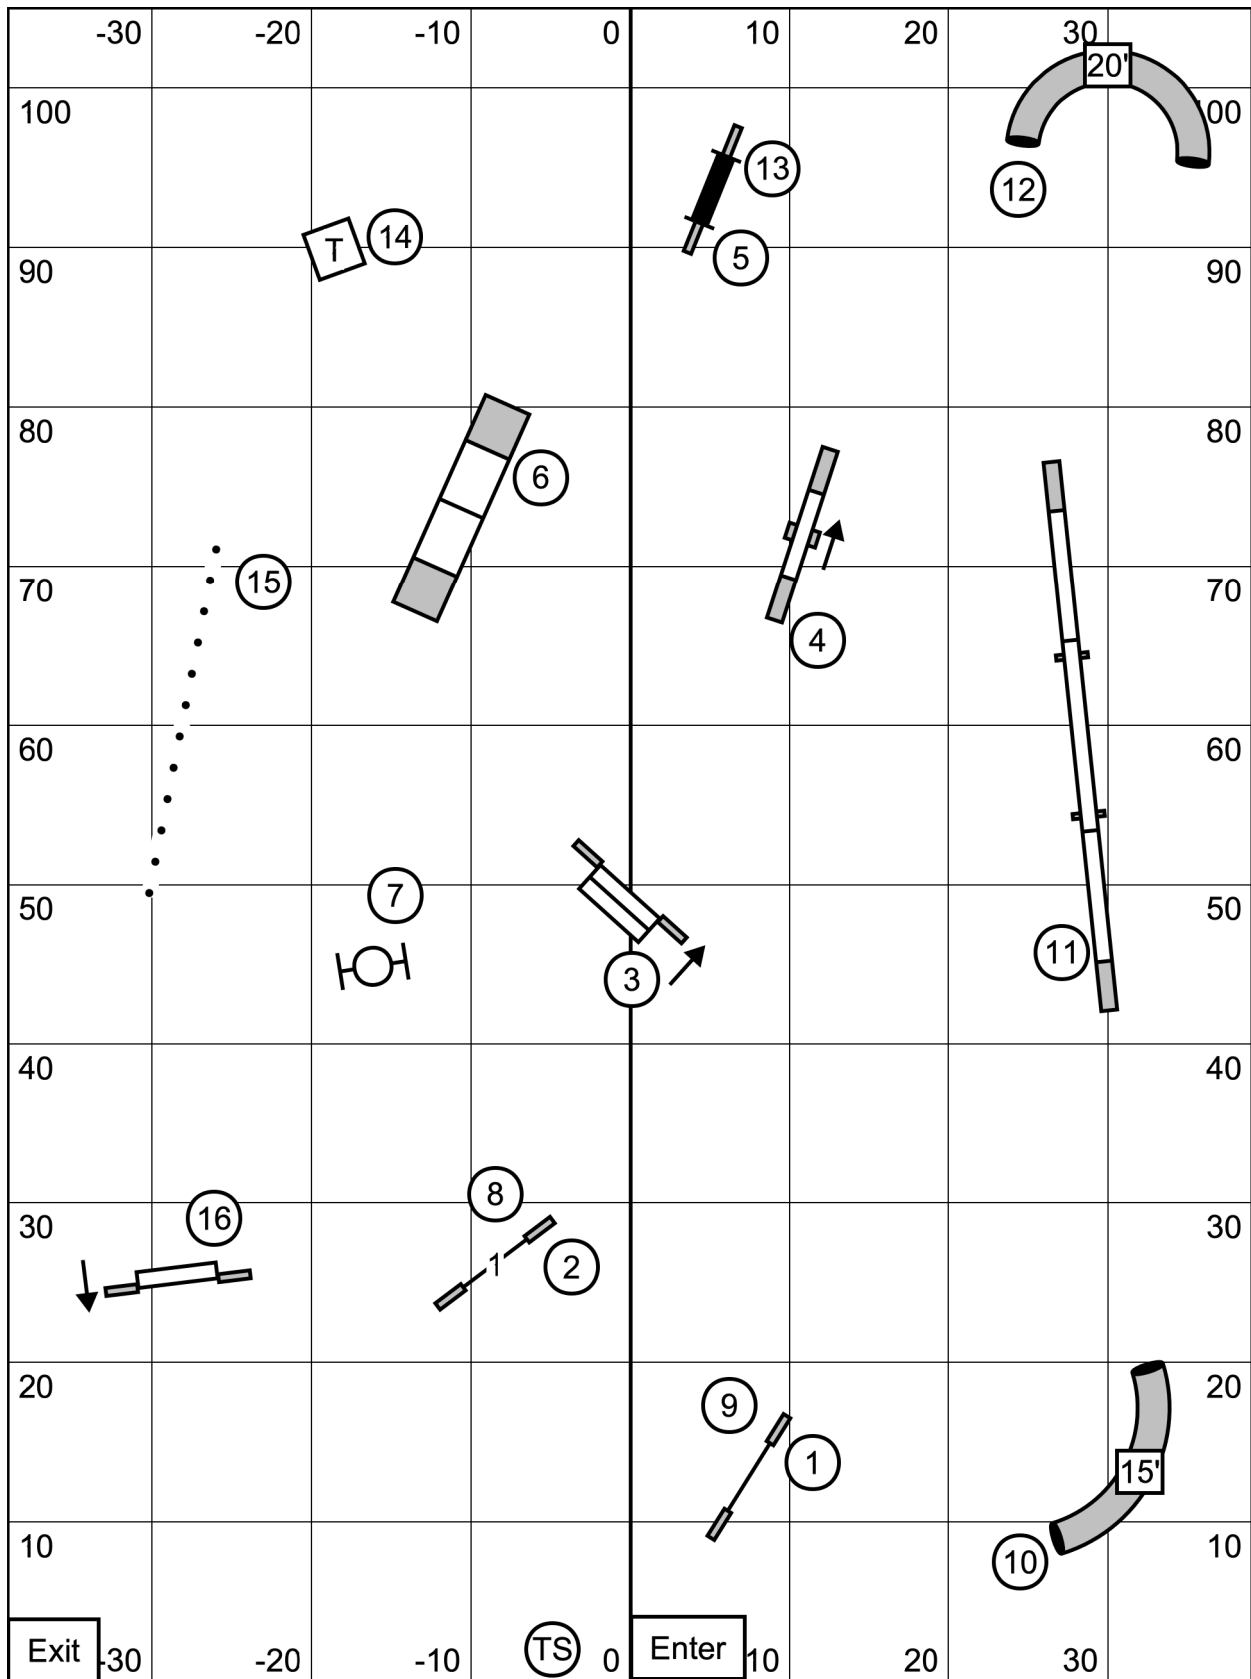

Come in at table

**Eastern English Springer Spaniel Club**  
**T2B**  
**Sun., Feb. 18, 2024**  
**Judge: Dale Mahoney**

Come in at double

**Eastern English Springer Spaniel Club  
 Open Standard  
 Sun., Feb. 18, 2024  
 Judge: Dale Mahoney**