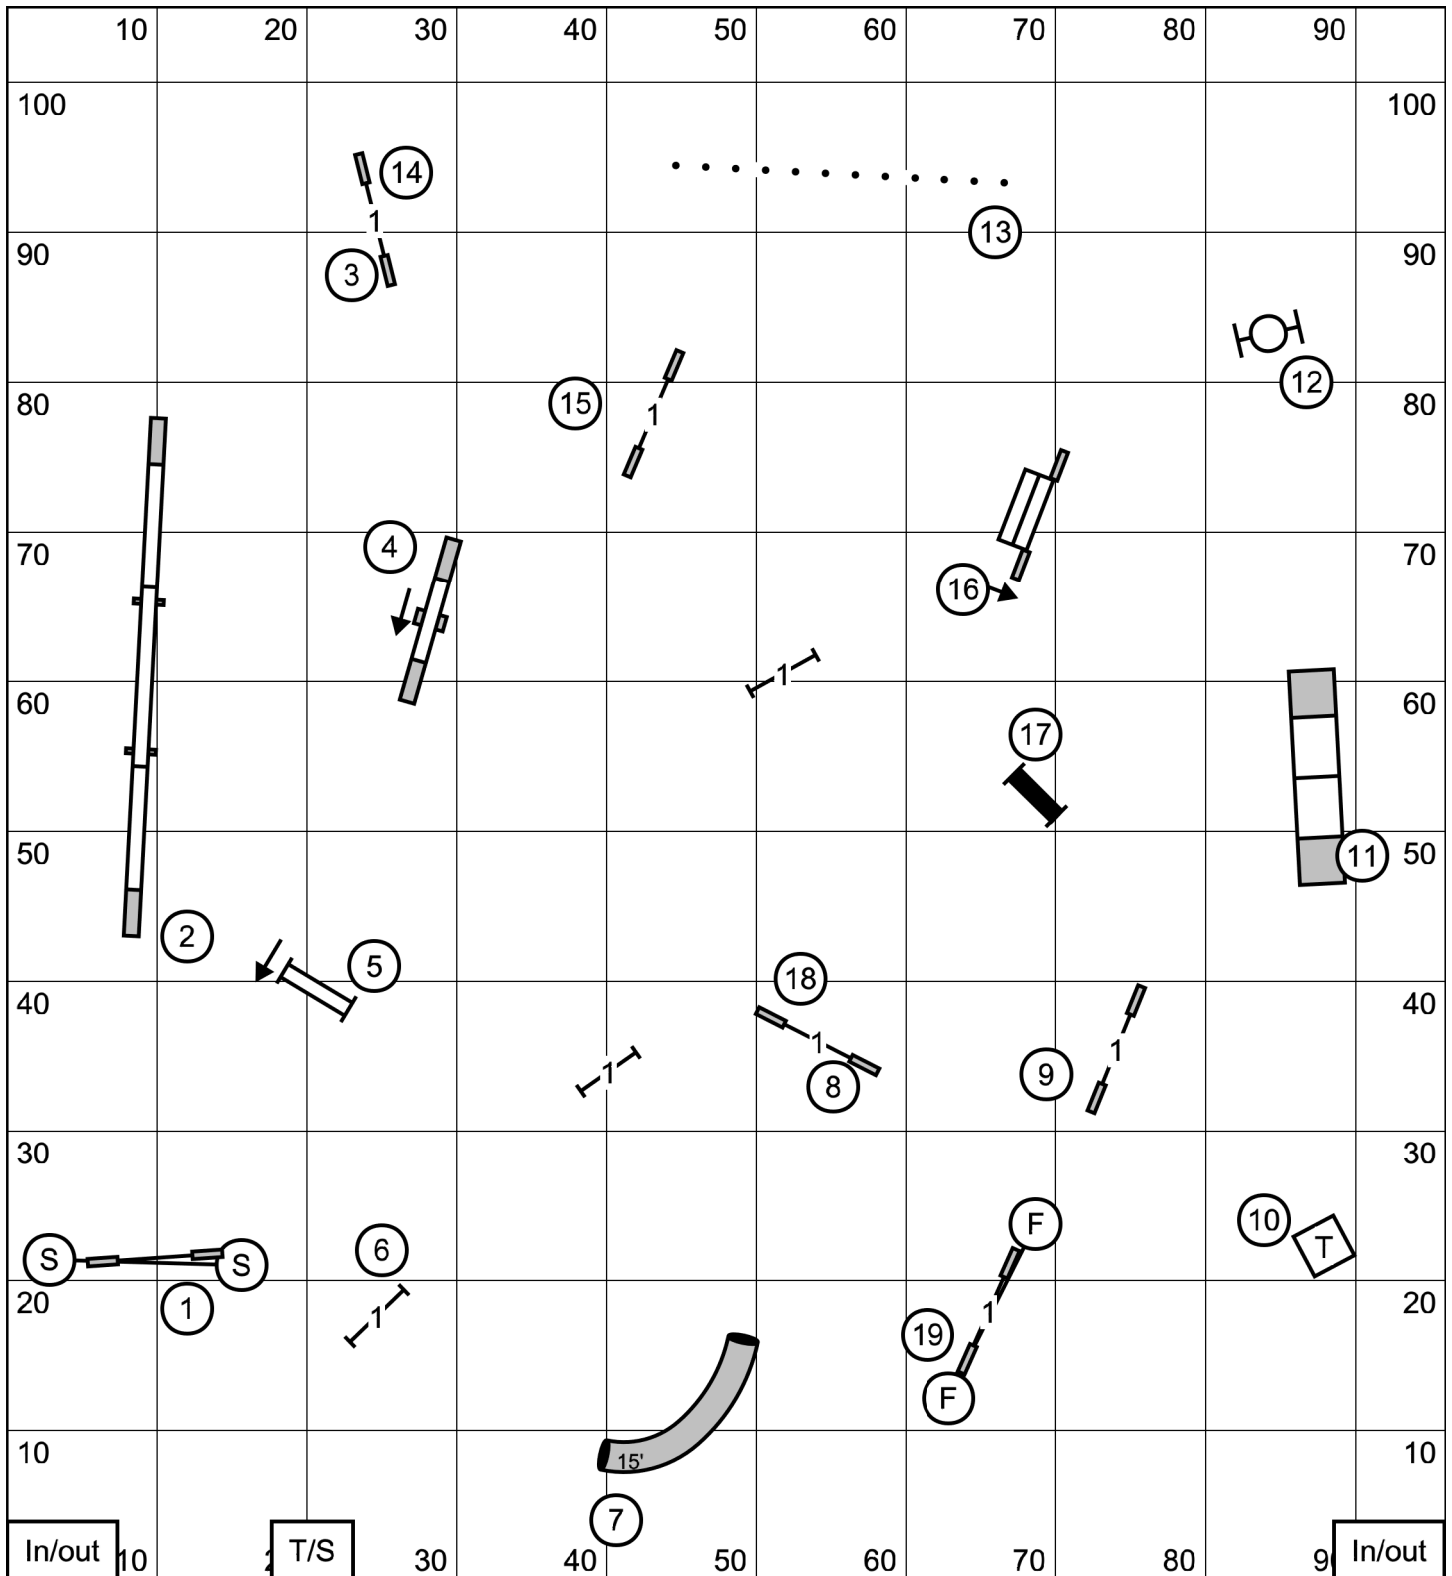

Next dog in
#10 TABLE

Schenectady Dog Training Club
Working Dogs NY, Amsterdam NY
Saturday, March 16, 2024

Excellent/Master Standard

Erin Schaefer
indoors, on turf, 96' x 105'