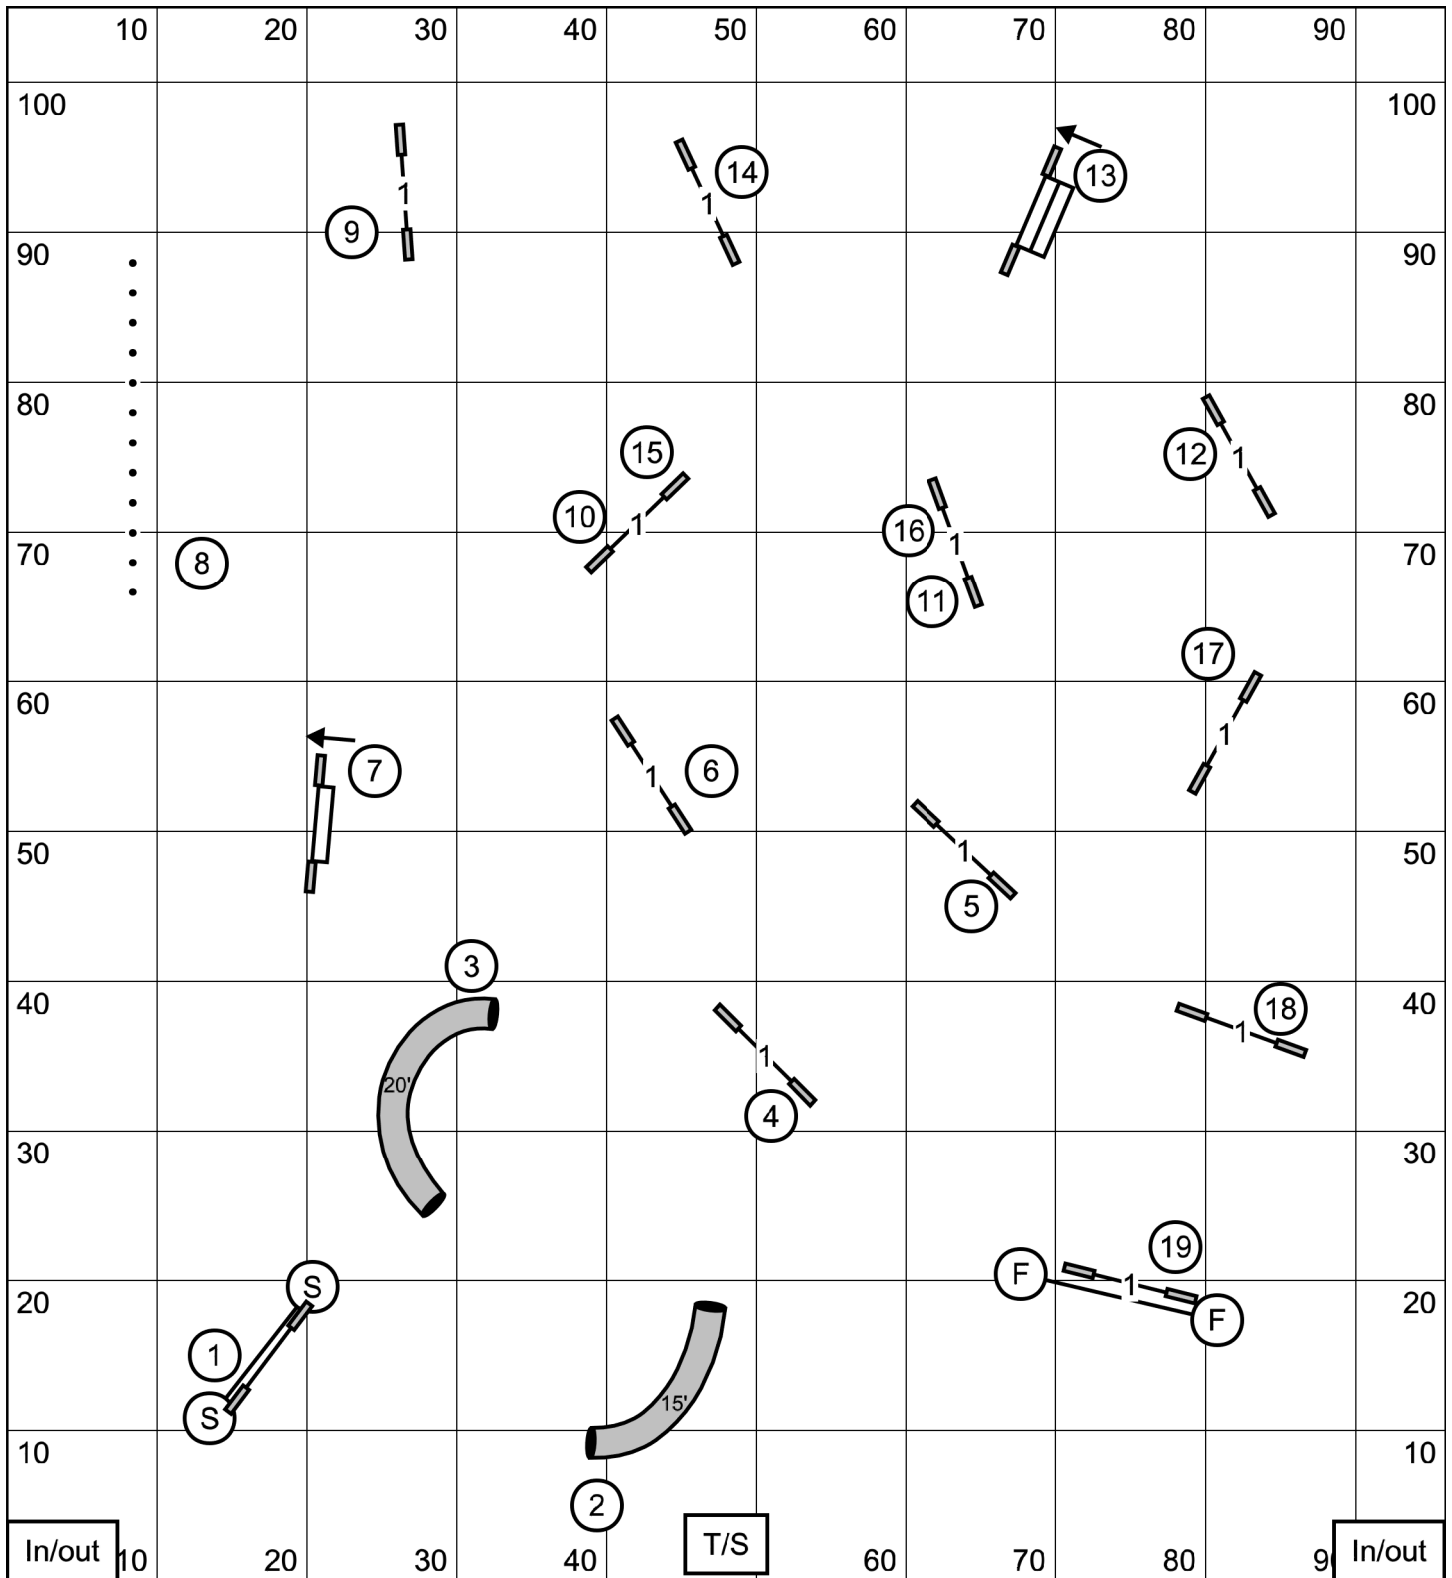

Next dog in
9 WINGED JUMP

Syracuse Dog Training Club
Working Dogs NY, Amsterdam NY
Saturday, March 16, 2024

Premier JWW

Erin Schaefer
indoors, on turf, 96' x 105'

Syracuse Dog Training Club
 Working Dogs NY, Amsterdam NY
 Saturday, March 16, 2024

Next dog in
 # 10 WINGED JUMP

Excellent/Master JWW

Erin Schaefer
 indoors, on turf, 96' x 105'

Syracuse Dog Training Club
 Working Dogs NY, Amsterdam NY
 Saturday, March 16, 2024

Novice JWW

Erin Schaefer
 indoors, on turf, 96' x 105'

Next dog in
 # 9 WEAVES

Schenectady Dog Training Club
 Working Dogs NY, Amsterdam NY
 Saturday, March 16, 2024

Combined FAST

Erin Schaefer
 indoors, on turf, 96' x 105'

- (60) Ex/M :3 - 5 - 6
- (55) Open: 3 - 5 or 5-6, in flow
- - - (50) Novice: 3 - 5 or 5-6, in flow

- 4" - 41 sec
- 8 - 12P" - 38 sec
- 12", 16", 16P, 20P" - 35 sec
- 20", 24" - 32 sec

Next dog in
#10 TABLE

Schenectady Dog Training Club
Working Dogs NY, Amsterdam NY
Saturday, March 16, 2024

Excellent/Master Standard