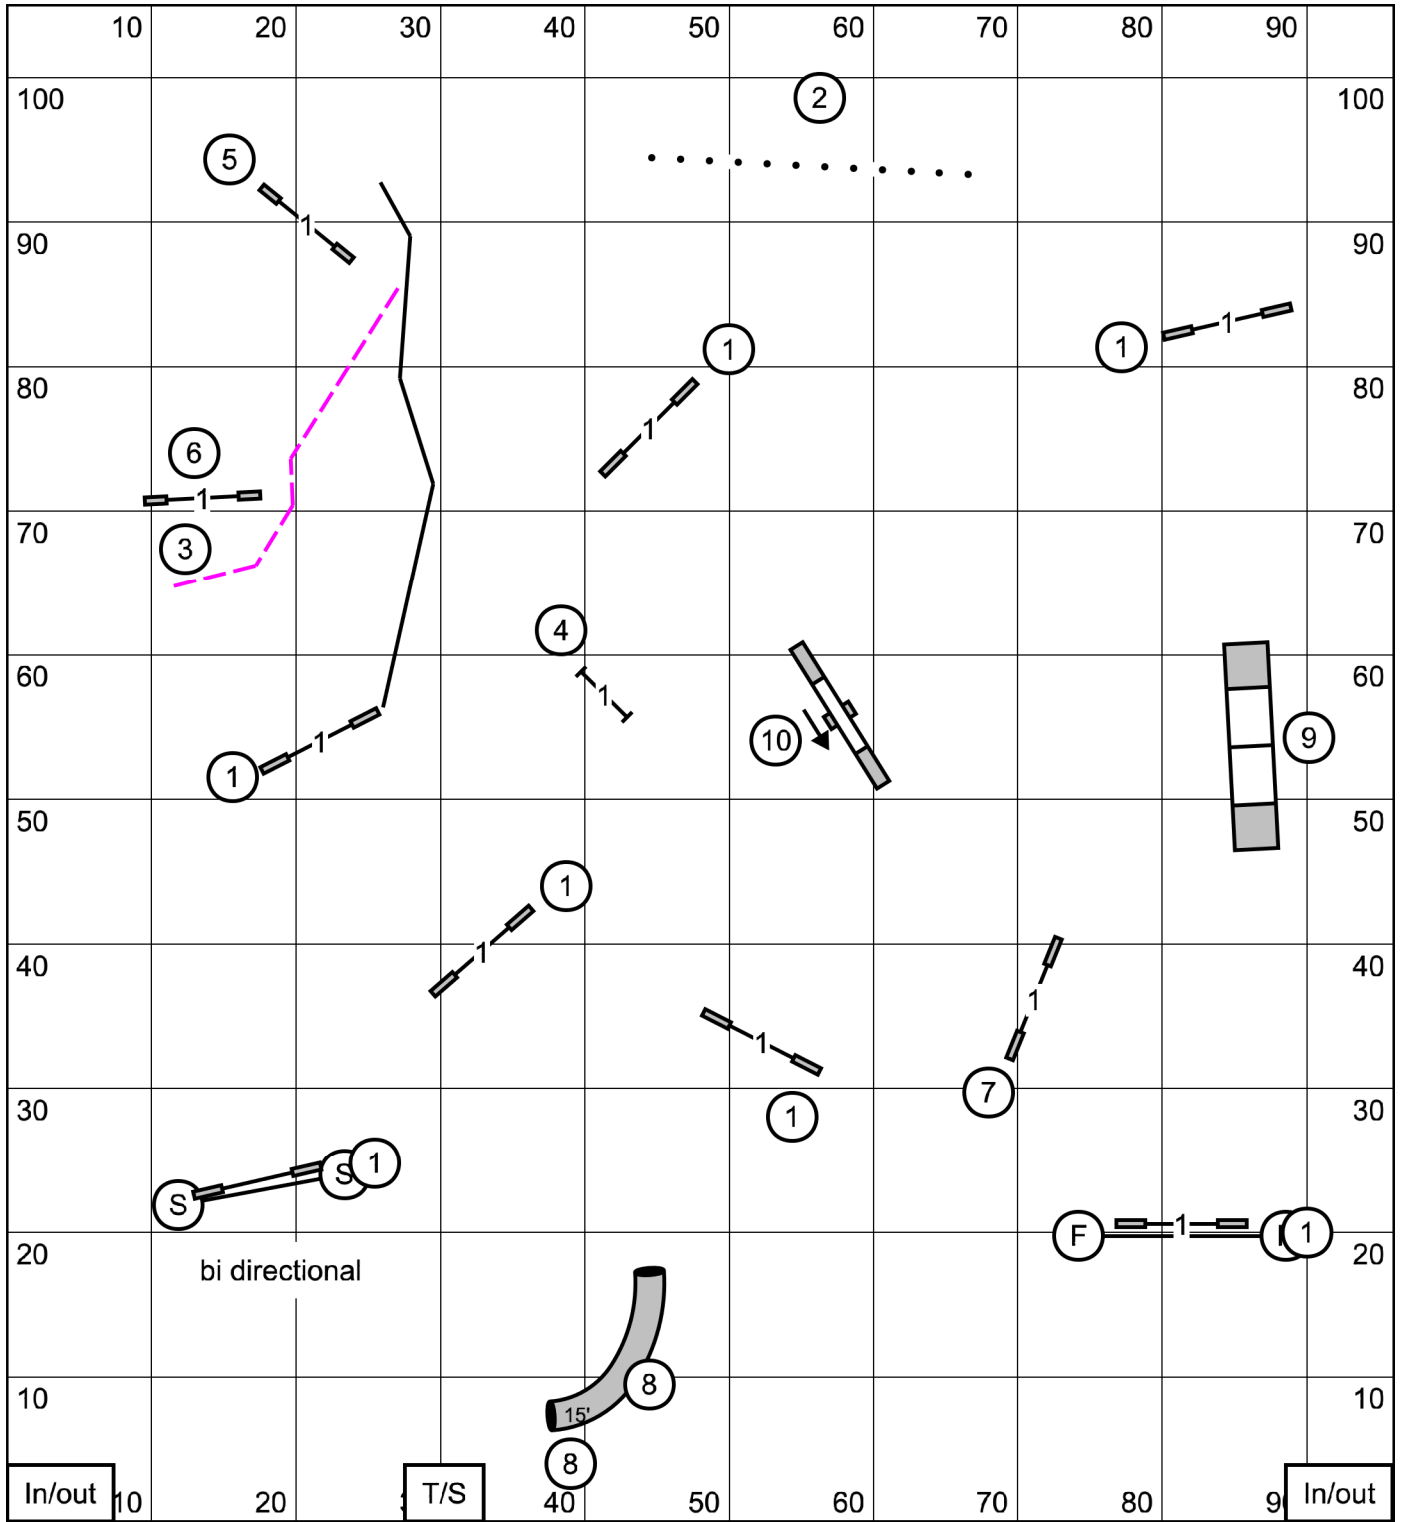

Schenectady Dog Training Club
Working Dogs NY, Amsterdam NY
Saturday, March 16, 2024

Combined FAST

Erin Schaefer
indoors, on turf, 96' x 105'

- (60) Ex/M :3 - 5 - 6
- (55) Open: 3 - 5 or 5-6, in flow
- - - (50) Novice: 3 - 5 or 5-6, in flow

- 4" - 41 sec
- 8 - 12P" - 38 sec
- 12", 16", 16P, 20P" - 35 sec
- 20", 24" - 32 sec