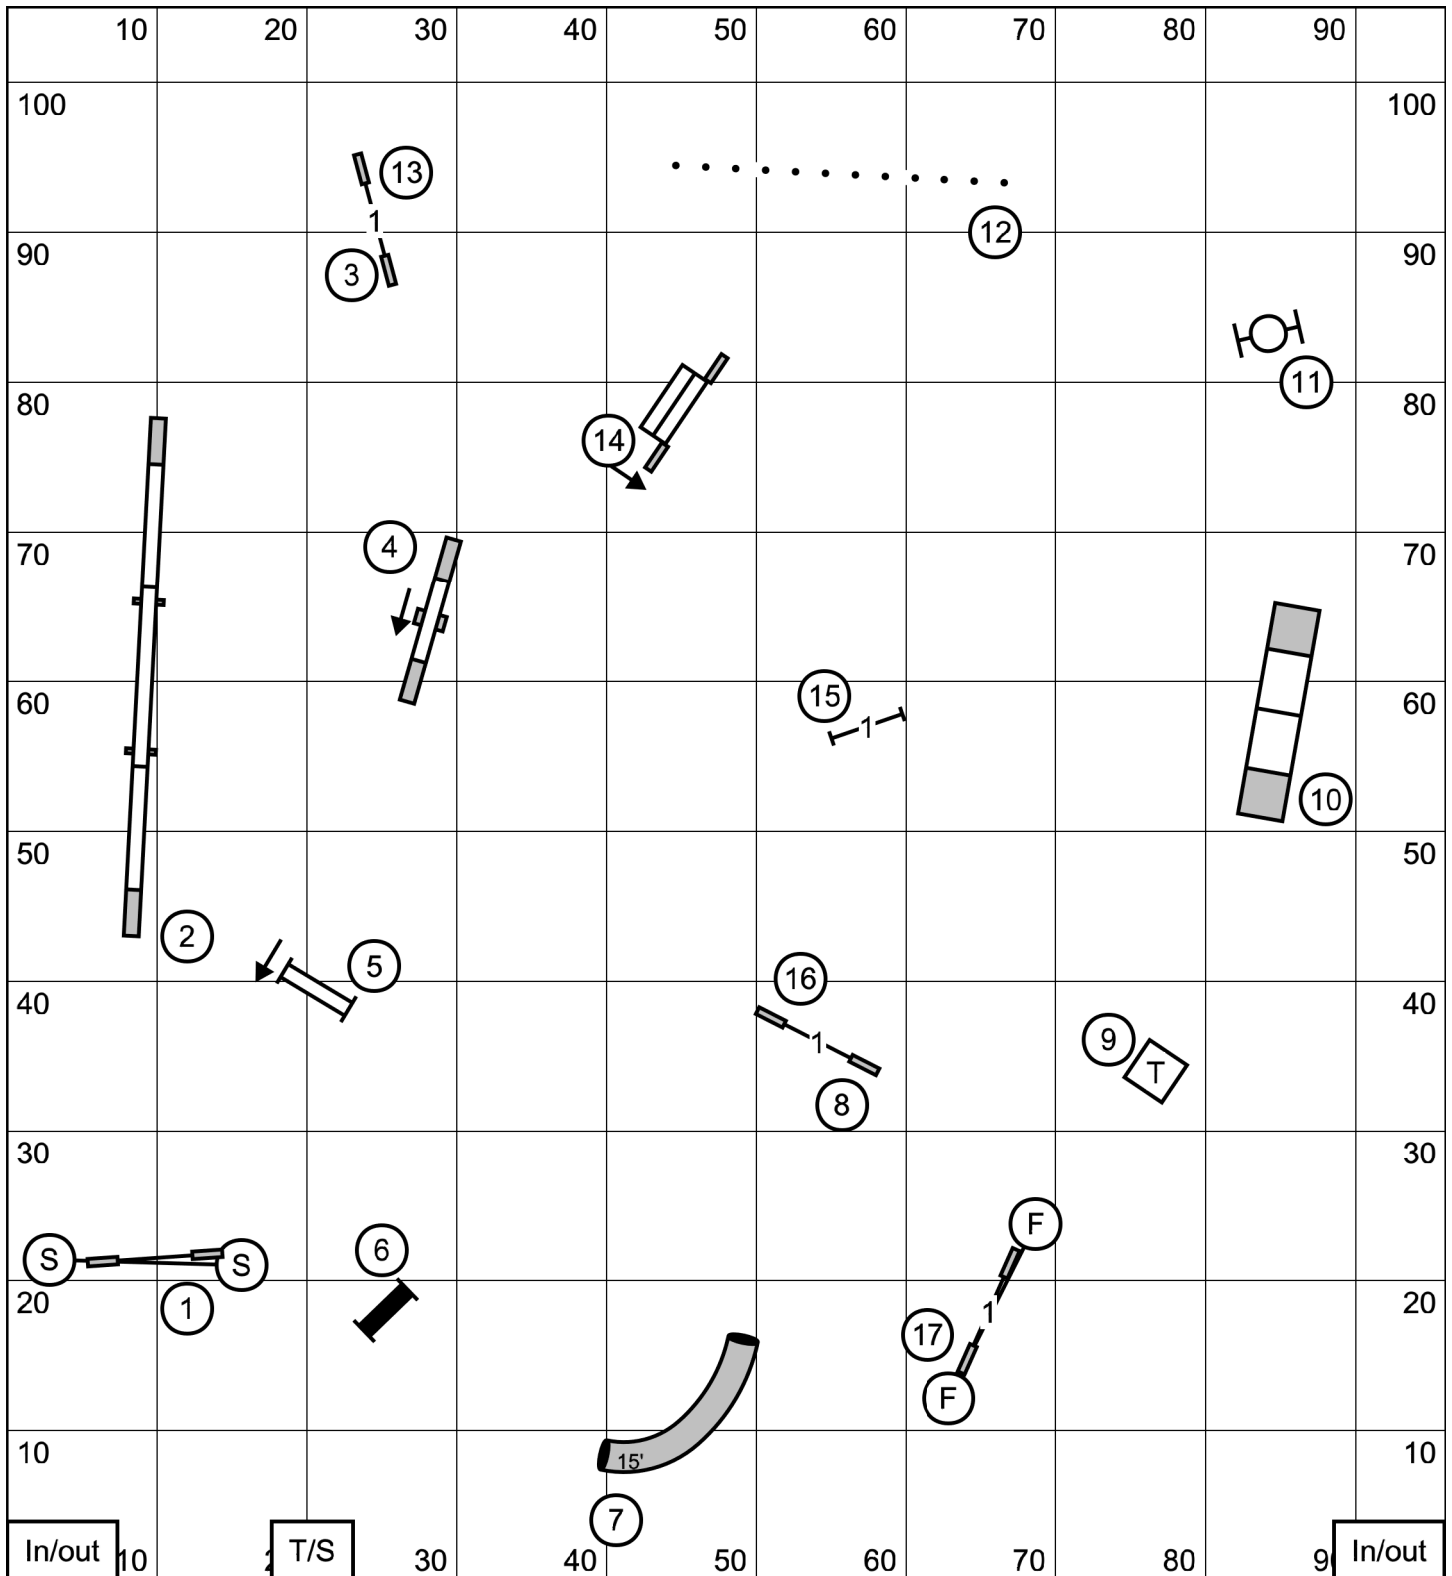

Next dog in
9 TABLE

Schenectady Dog Training Club
Working Dogs NY, Amsterdam NY
Saturday, March 16, 2024

Open Standard

Erin Schaefer
indoors, on turf, 96' x 105'