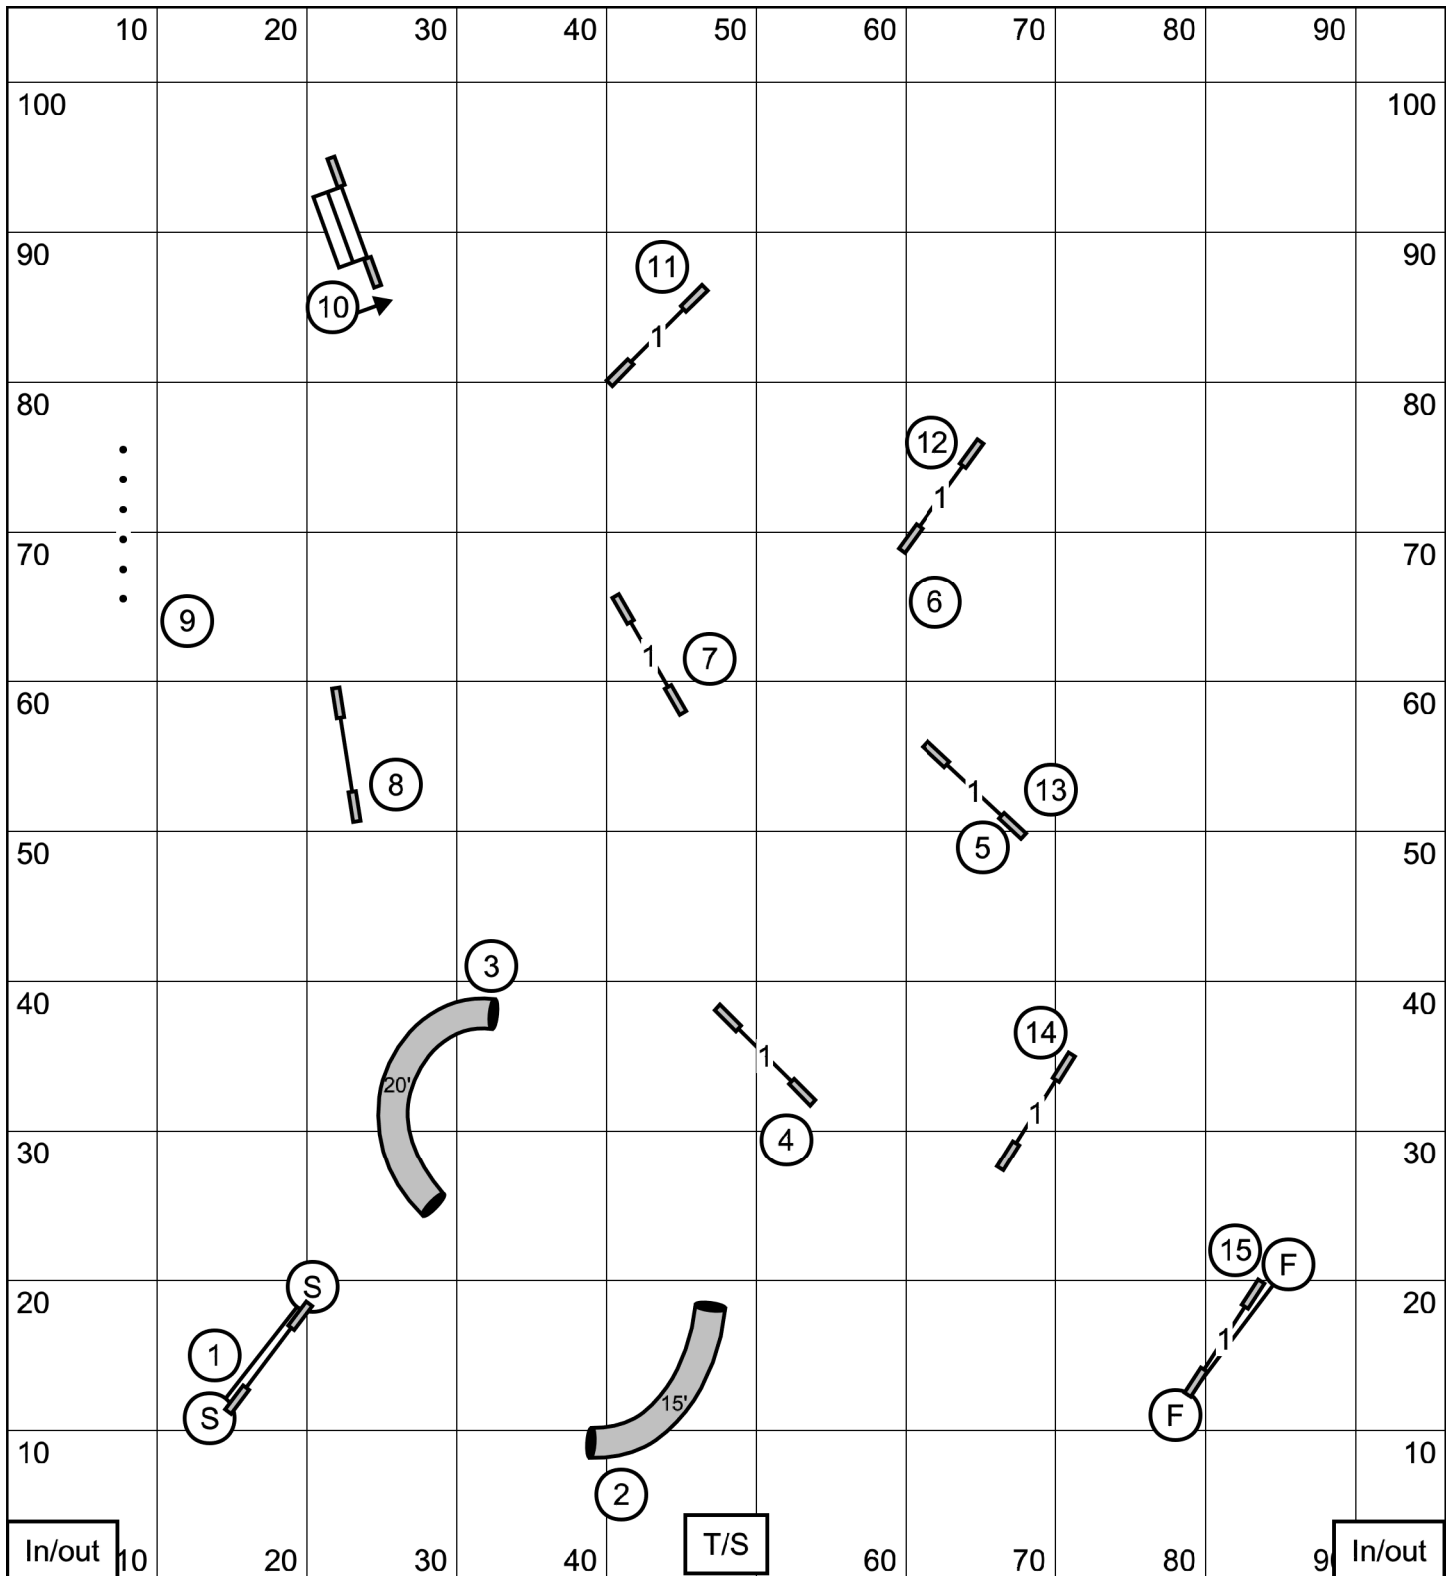

Next dog in
9 WINGED JUMP

Syracuse Dog Training Club
Working Dogs NY, Amsterdam NY
Saturday, March 16, 2024

Premier JWW

Erin Schaefer
indoors, on turf, 96' x 105'

Syracuse Dog Training Club
 Working Dogs NY, Amsterdam NY
 Saturday, March 16, 2024

Next dog in
 # 10 WINGED JUMP

Excellent/Master JWW

Erin Schaefer
 indoors, on turf, 96' x 105'

Syracuse Dog Training Club
 Working Dogs NY, Amsterdam NY
 Saturday, March 16, 2024

Novice JWW

Erin Schaefer
 indoors, on turf, 96' x 105'

Next dog in
 # 9 WEAVES

Schenectady Dog Training Club
 Working Dogs NY, Amsterdam NY
 Saturday, March 16, 2024

Combined FAST

Erin Schaefer
 indoors, on turf, 96' x 105'

- (60) Ex/M :3 - 5 - 6
- (55) Open: 3 - 5 or 5-6, in flow
- - - (50) Novice: 3 - 5 or 5-6, in flow

- 4" - 41 sec
- 8 - 12P" - 38 sec
- 12", 16", 16P, 20P" - 35 sec
- 20", 24" - 32 sec

Next dog in
#10 TABLE

Schenectady Dog Training Club
Working Dogs NY, Amsterdam NY
Saturday, March 16, 2024

Excellent/Master Standard