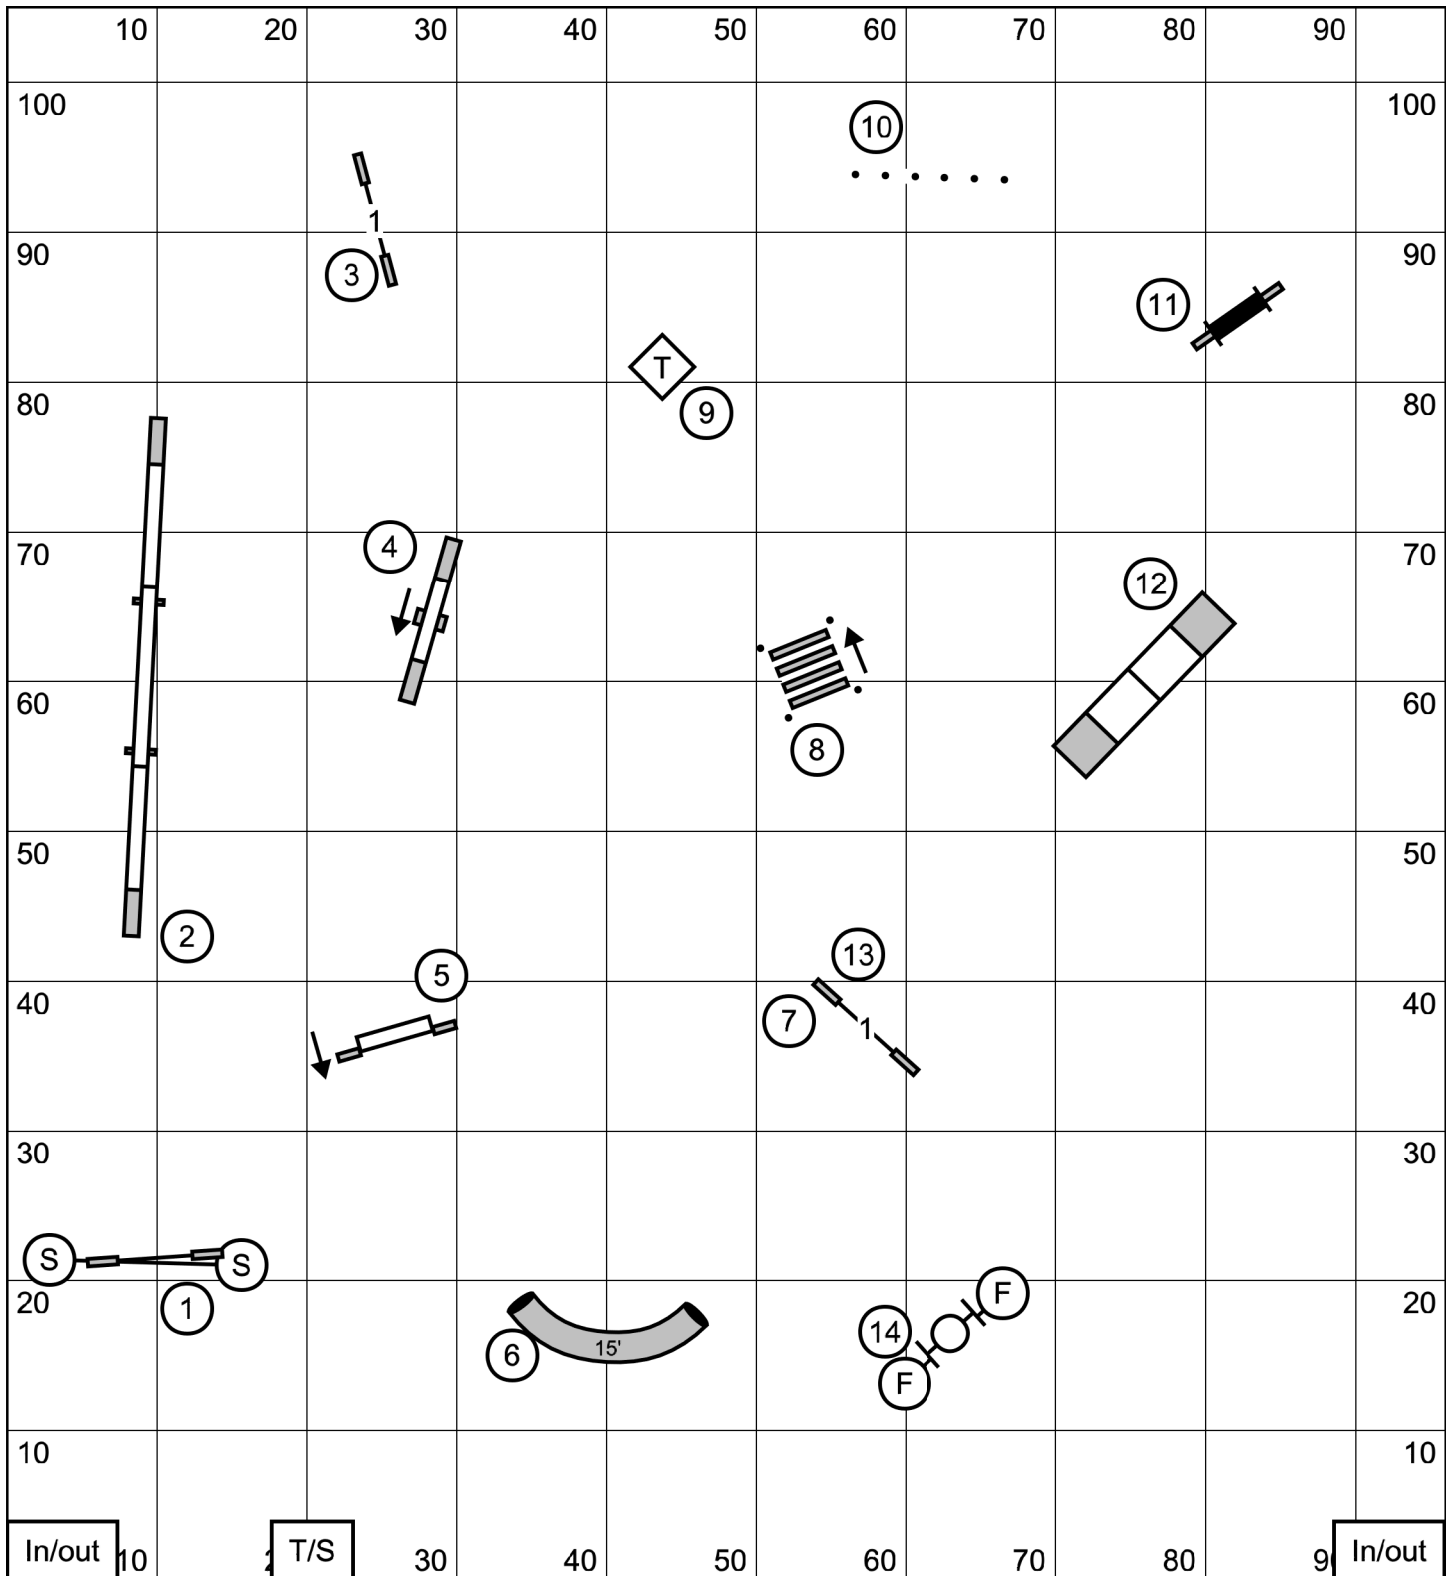

Erin Schaefer
indoors, on turf, 96' x 105'

Next dog in
9 TABLE

Schenectady Dog Training Club
Working Dogs NY, Amsterdam NY
Saturday, March 16, 2024

Open Standard

Erin Schaefer
indoors, on turf, 96' x 105'