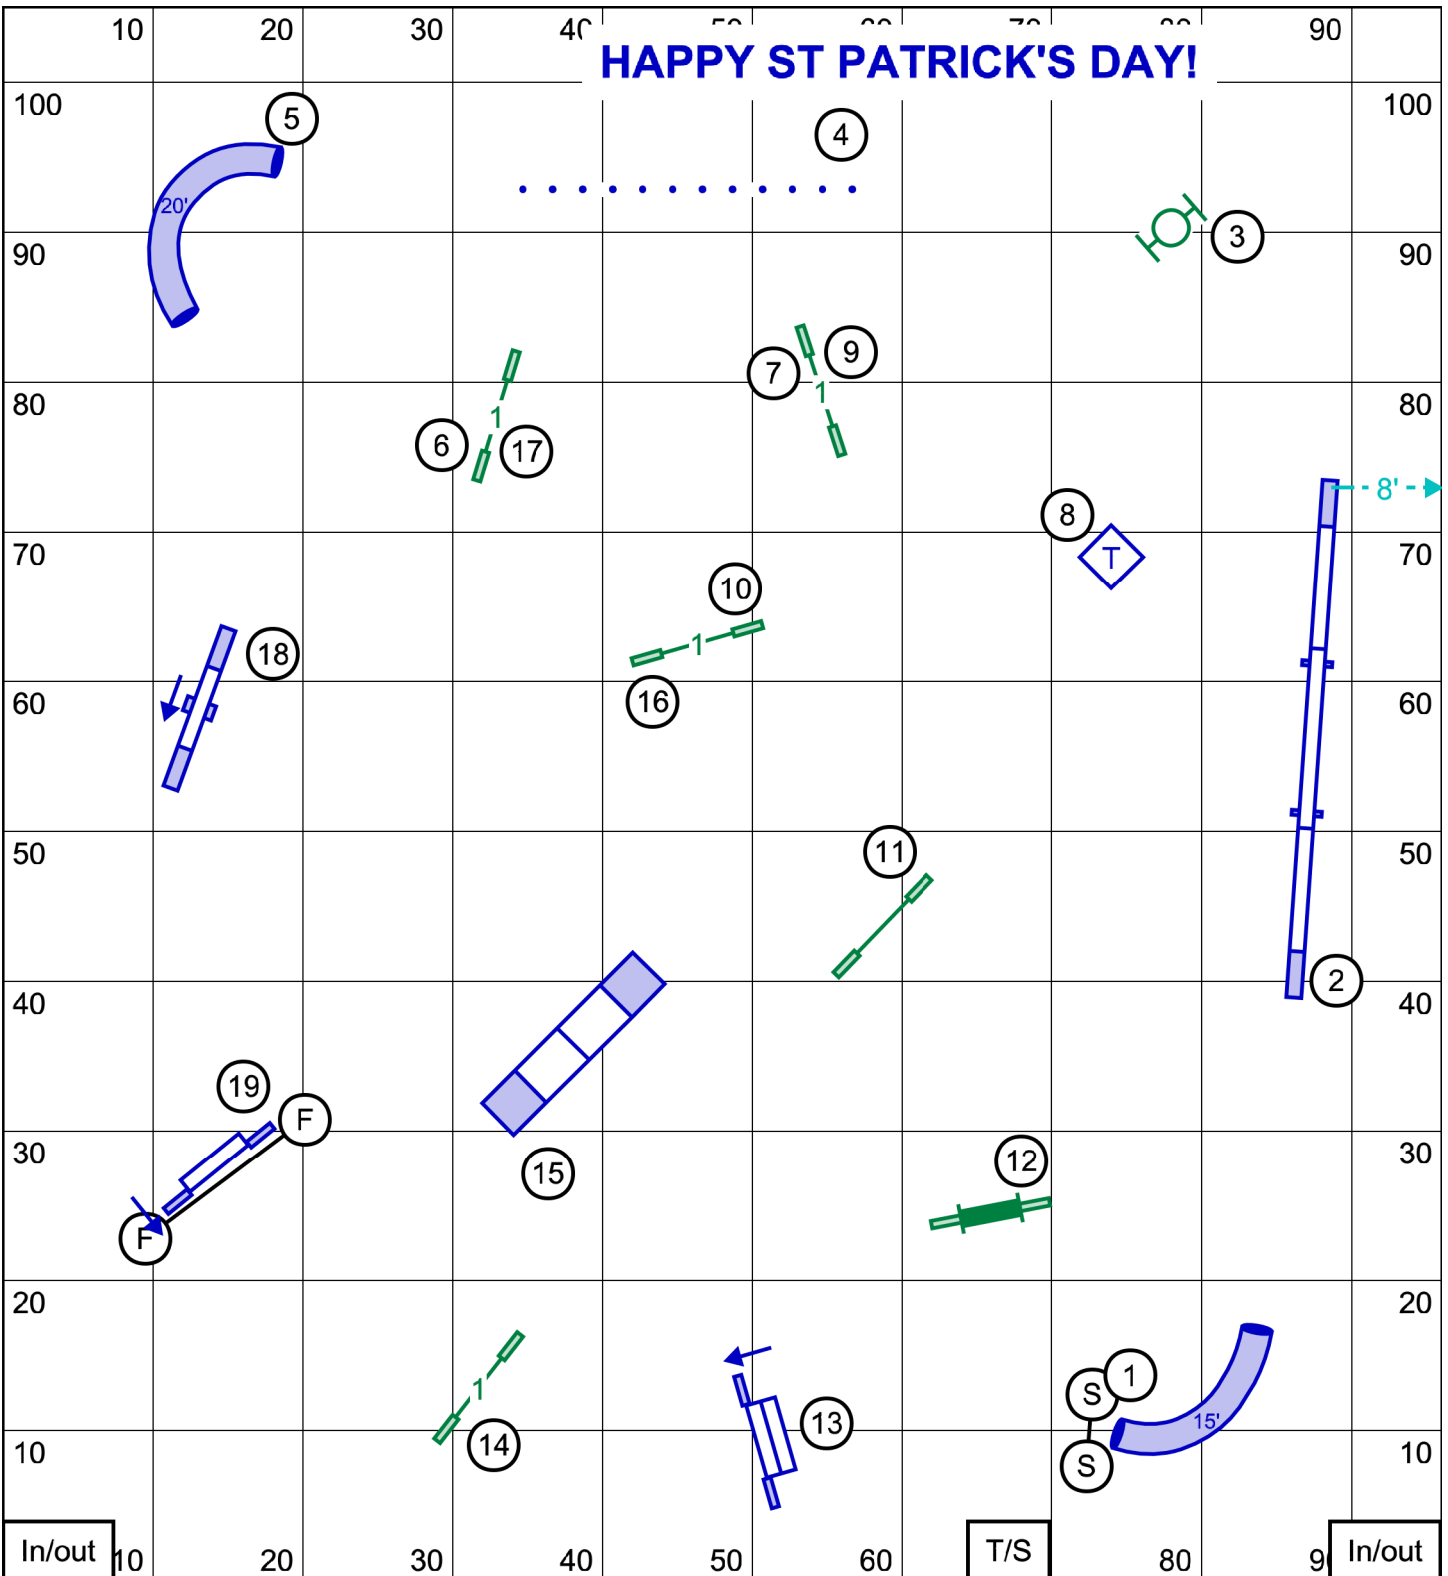

Next dog in
12 WINGED JUMP

Schenectady Dog Training Club
Working Dogs NY, Amsterdam NY
Sunday, March 17, 2024

Premier Standard

Erin Schaefer
indoors, on turf, 96' x 105'

HAPPY ST PATRICK'S DAY!

next dog in
14 WINGED JUMP

Schenectady Dog Training Club
Working Dogs NY, Amsterdam NY
Sunday, March 17, 2024
Excellent/Master Standard
Erin Schaefer
indoors, on turf, 96' x 105'

Schenectady Dog Training Club
 Working Dogs NY, Amsterdam NY
 Sunday, March 17, 2024