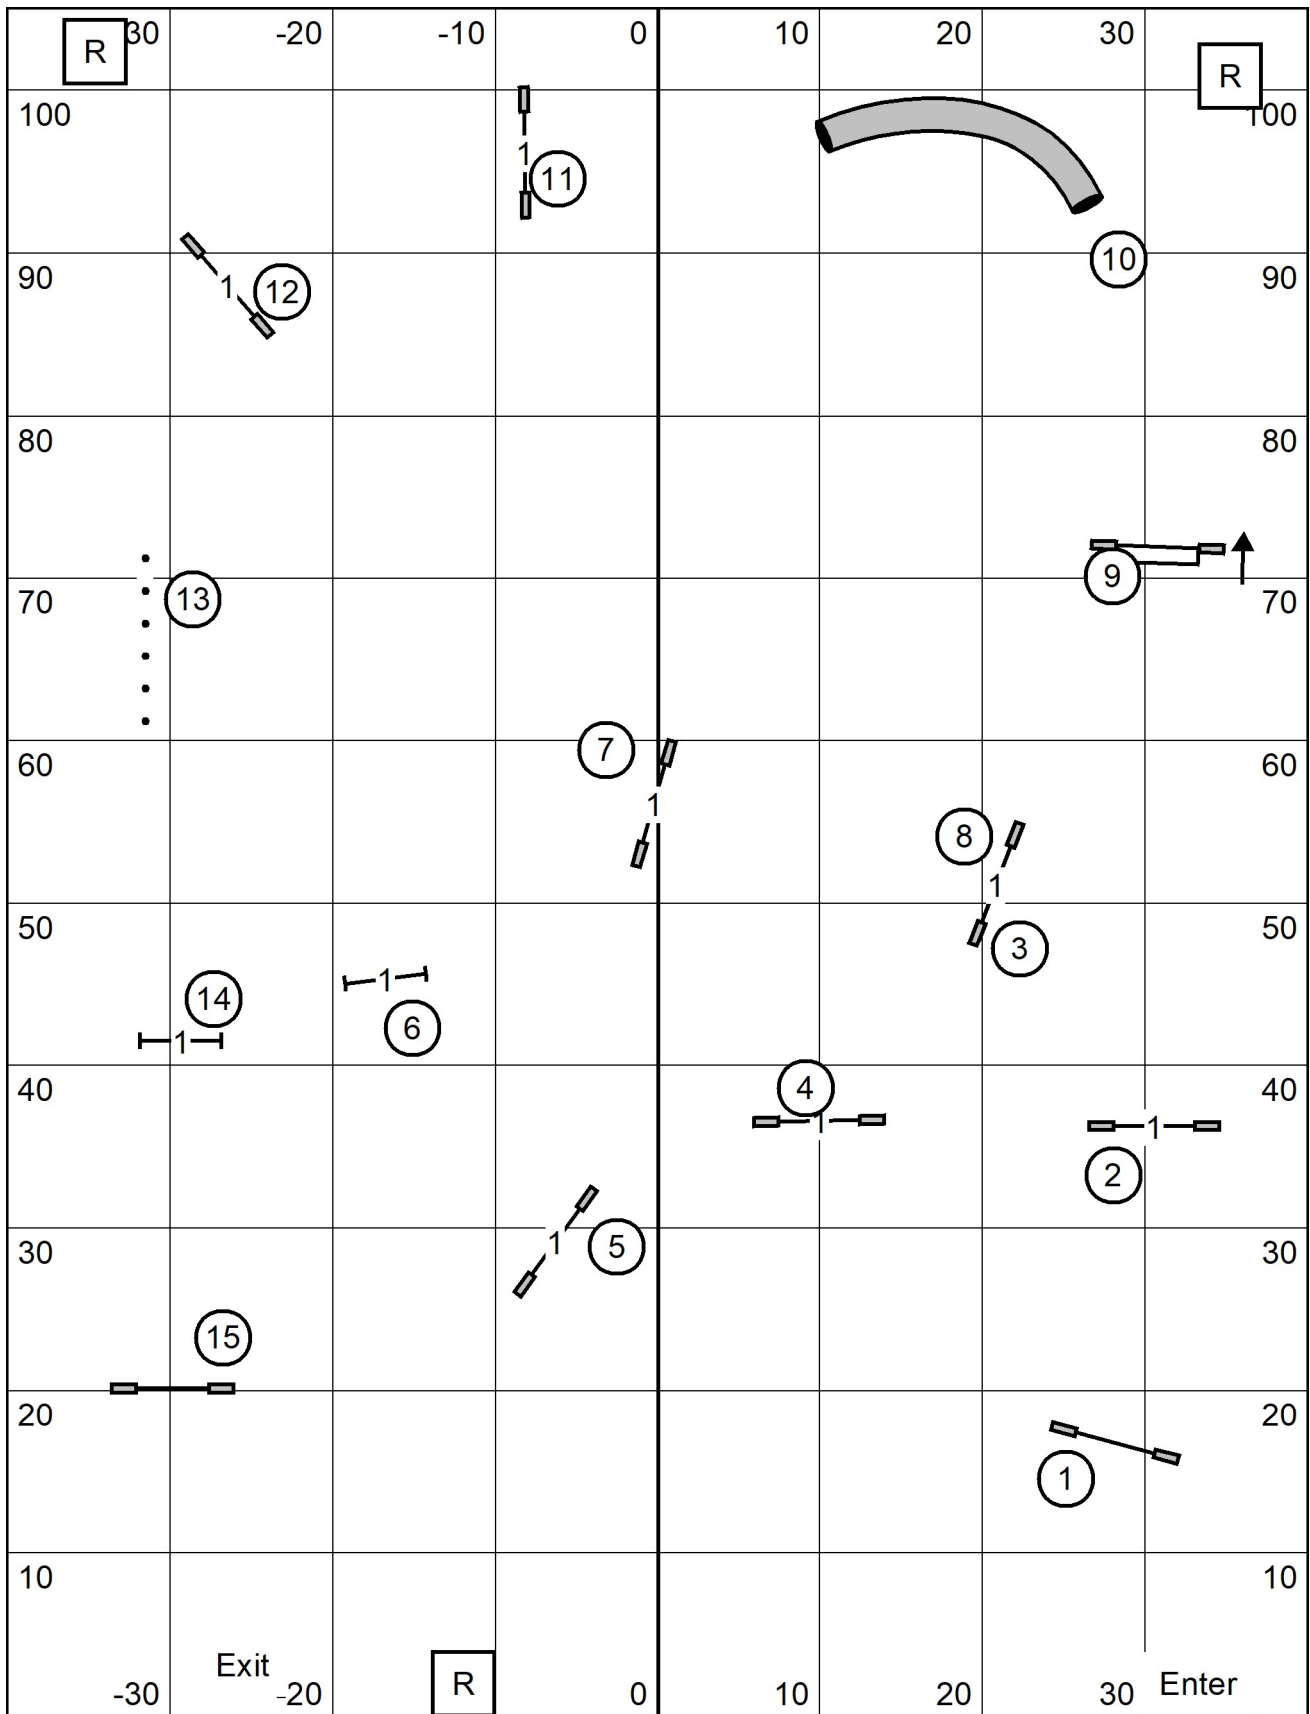

T/S

OPEN JWW  
 Indoors/Turf  
 76 x 105

Colonial Shetland Sheepdog Club  
 SATURDAY, MARCH 30, 2024  
 American K9 Country, Amherst, NH  
 Judge: Pam Johnson

T/S

NOVICE JWW  
 Indoors/Turf  
 76 x 105

Ex Mas - 4-7-3 Circles  
 Open- 4-7- Circles  
 Novice - 6-7 Circles or 7-6 Squares

Ex/Mas - Need 60 Pts including Send  
 Open - Need 55 Pts. including Send  
 Novice - Need 50 Pts. including Send

Colonial Shetland Sheepdog Club  
 SATURDAY, MARCH 30, 2024  
 American K9 Country, Amherst, NH  
 Judge: Pam Johnson

T/S

FAST  
 Indoors/Turf  
 76 x 105

Colonial Shetland Sheepdog Club  
 SATURDAY, MARCH 30, 2024  
 American K9 Country, Amherst, NH  
 Judge: Pam Johnson

T/S

EX MAS STD  
 Indoors/Turf  
 76 x 105

Colonial Shetland Sheepdog Club  
 SATURDAY, MARCH 30, 2024  
 American K9 Country, Amherst, NH  
 Judge: Pam Johnson

T/S

OPEN STD  
 Indoors/Turf  
 76 x 105

Colonial Shetland Sheepdog Club  
 SATURDAY, MARCH 30, 2024  
 American K9 Country, Amherst, NH  
 Judge: Pam Johnson

T/S

NOVICE STD  
 Indoors/Turf  
 76 x 105