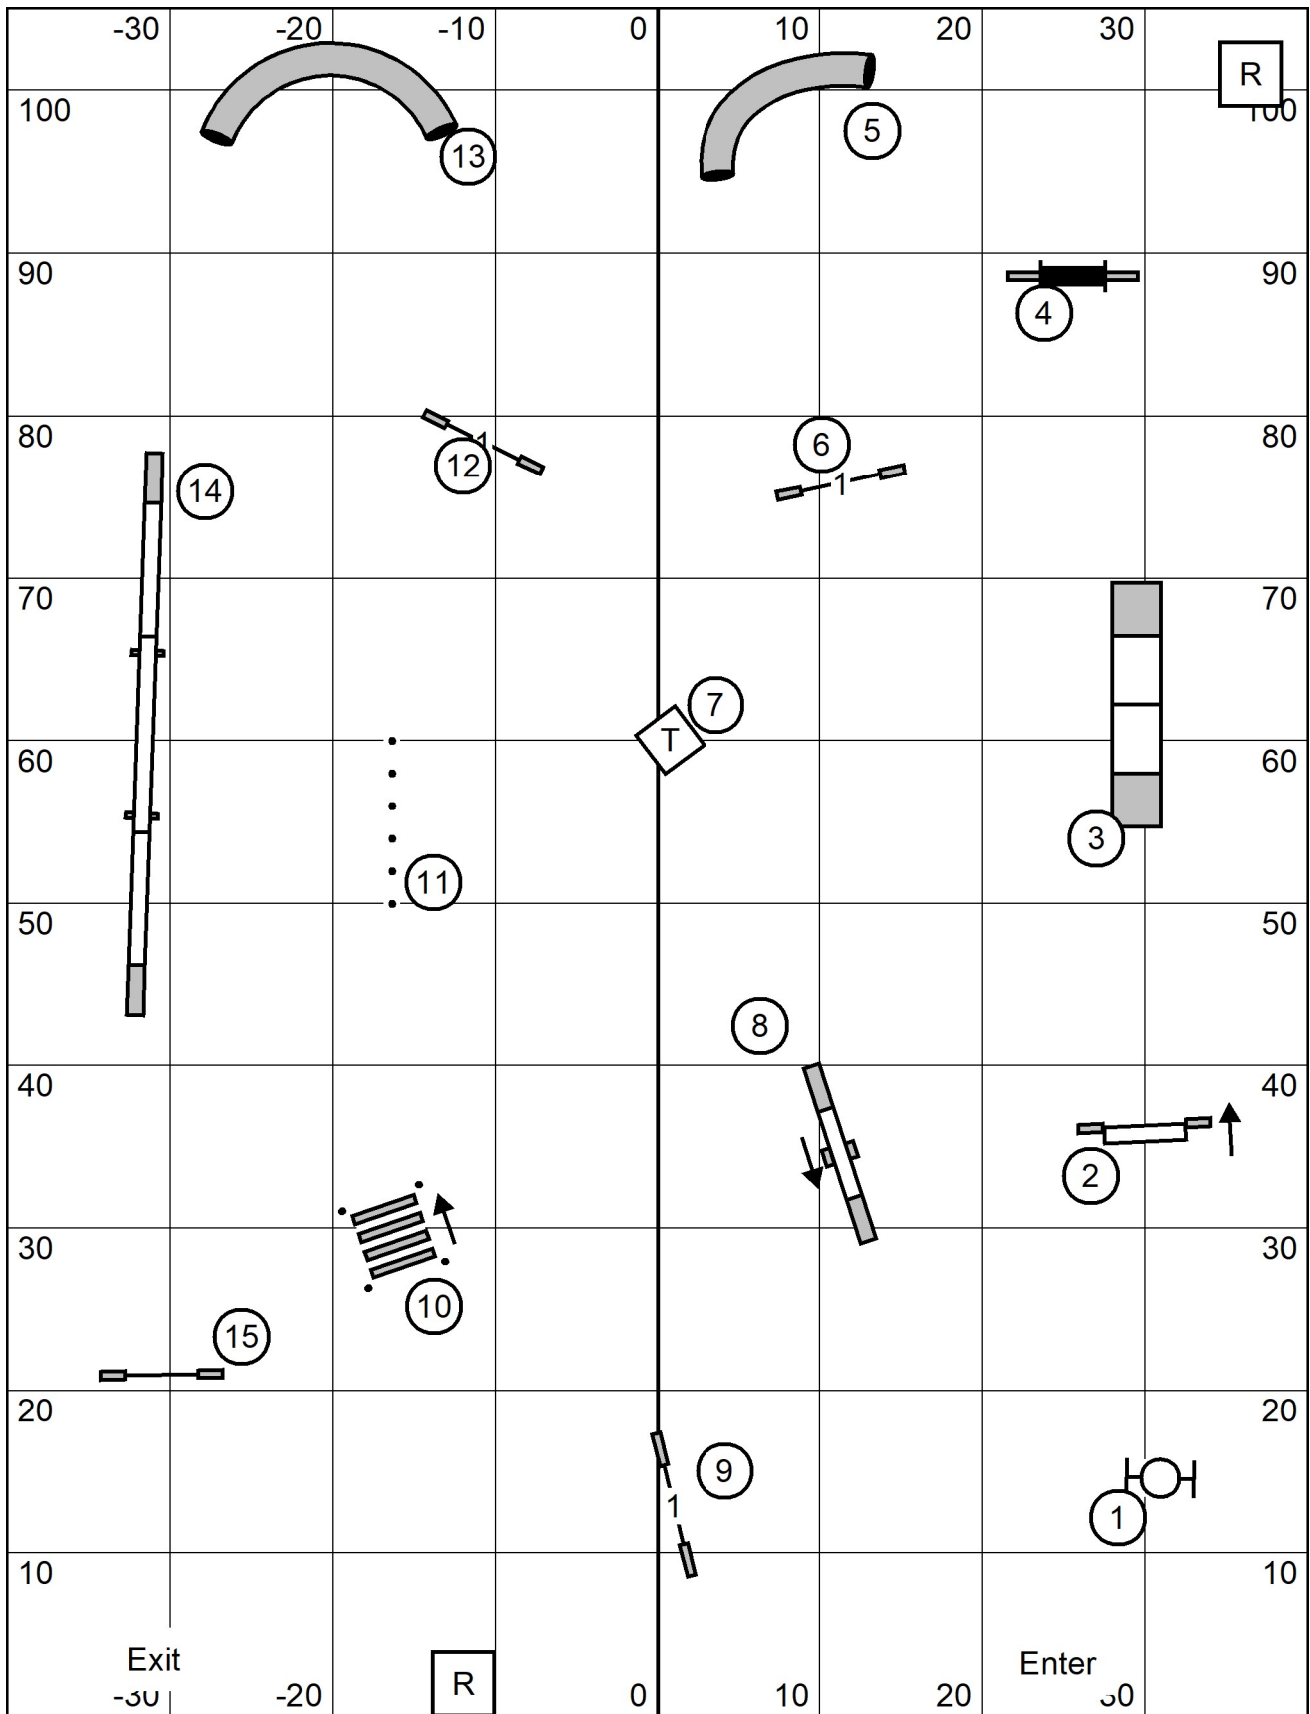

T/S

FAST  
 Indoors/Turf  
 76 x 105

Colonial Shetland Sheepdog Club  
 SATURDAY, MARCH 30, 2024  
 American K9 Country, Amherst, NH  
 Judge: Pam Johnson

T/S

EX MAS STD  
 Indoors/Turf  
 76 x 105

Colonial Shetland Sheepdog Club  
 SATURDAY, MARCH 30, 2024  
 American K9 Country, Amherst, NH  
 Judge: Pam Johnson

T/S

OPEN STD  
 Indoors/Turf  
 76 x 105

Colonial Shetland Sheepdog Club  
 SATURDAY, MARCH 30, 2024  
 American K9 Country, Amherst, NH  
 Judge: Pam Johnson

T/S

NOVICE STD  
 Indoors/Turf  
 76 x 105