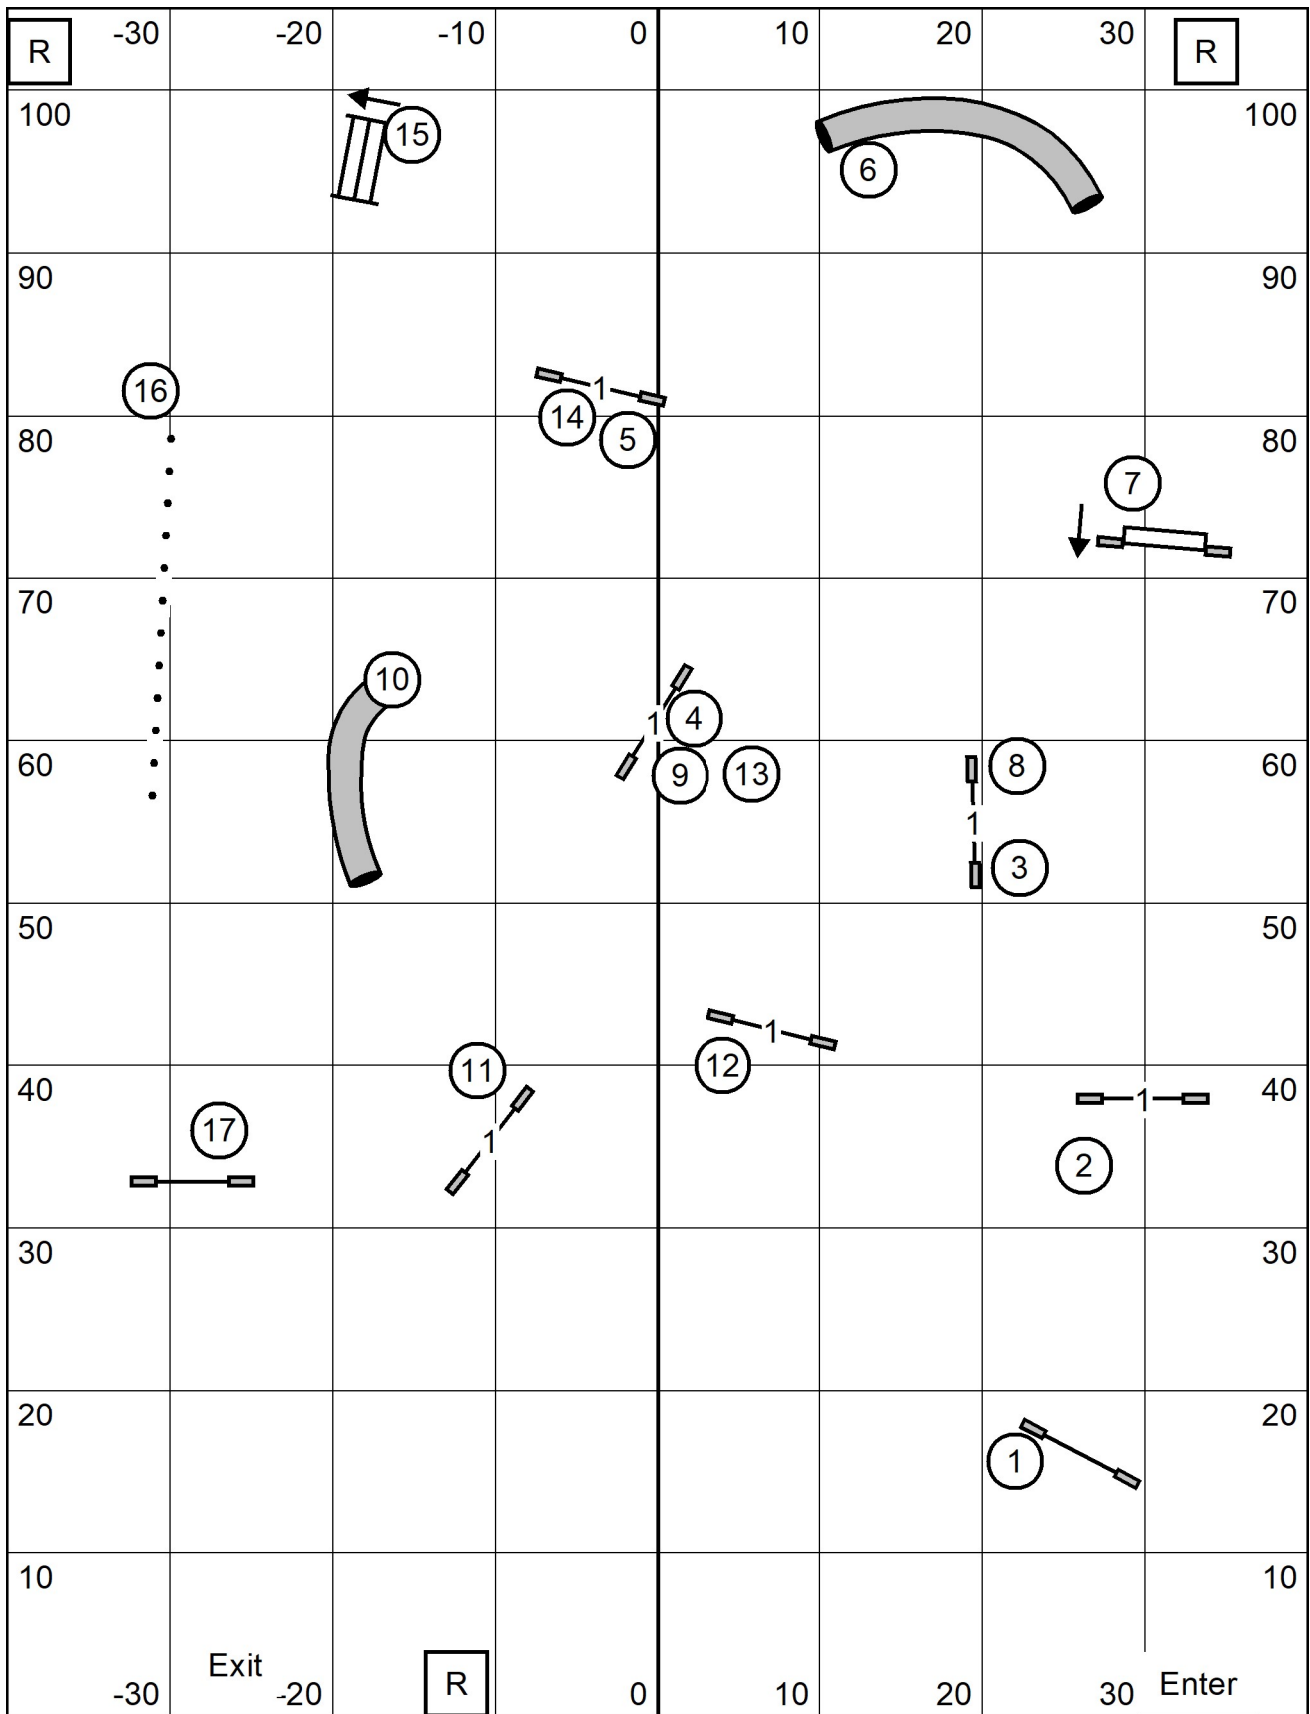

Colonial Shetland Sheepdog Club
SATURDAY, MARCH 30, 2024
American K9 Country, Amherst, NH
Judge: Pam Johnson

T/S

OPEN JWW
Indoors/Turf
76 x 105