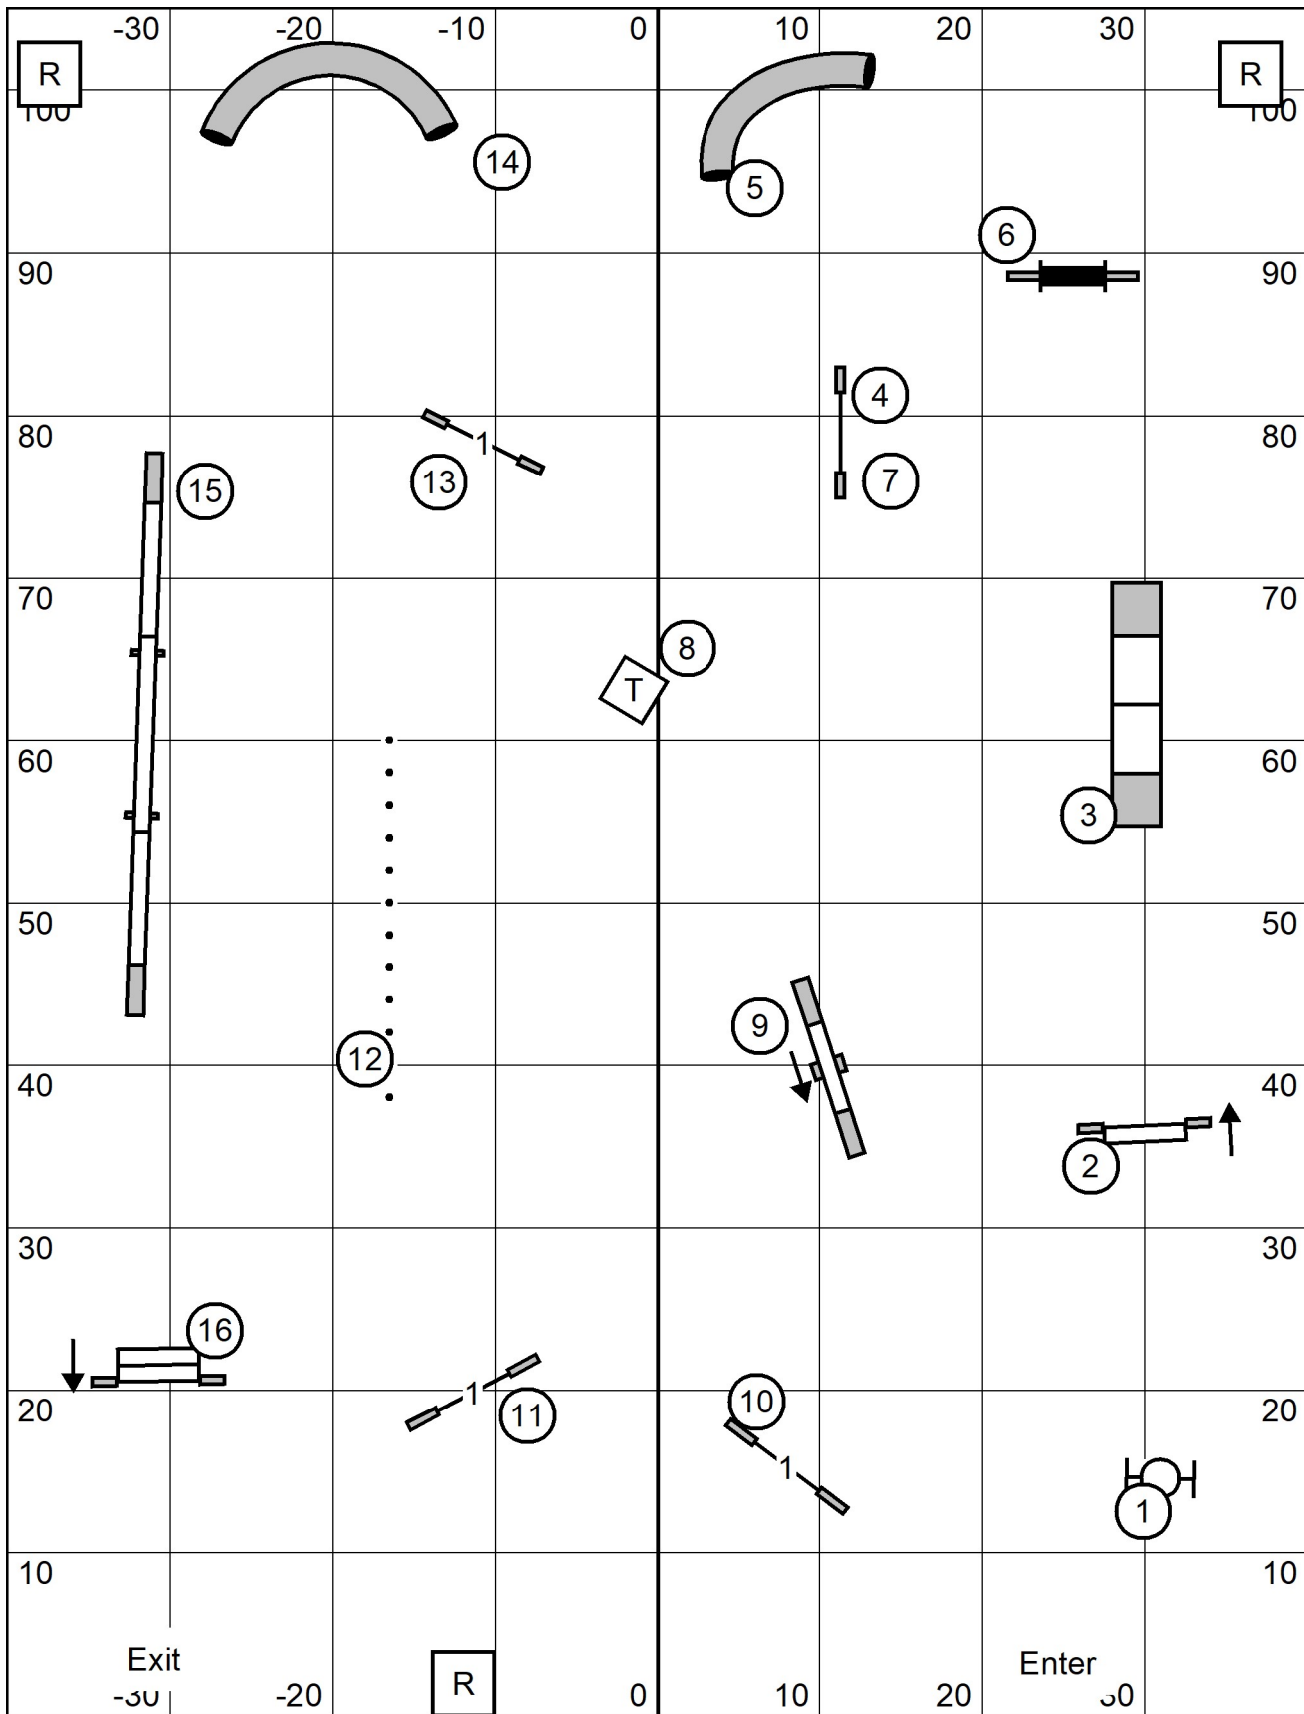

T/S

FAST  
 Indoors/Turf  
 76 x 105

Colonial Shetland Sheepdog Club  
 SATURDAY, MARCH 30, 2024  
 American K9 Country, Amherst, NH  
 Judge: Pam Johnson

T/S

EX MAS STD  
 Indoors/Turf  
 76 x 105

Colonial Shetland Sheepdog Club  
 SATURDAY, MARCH 30, 2024  
 American K9 Country, Amherst, NH  
 Judge: Pam Johnson

T/S

OPEN STD  
 Indoors/Turf  
 76 x 105

Colonial Shetland Sheepdog Club  
 SATURDAY, MARCH 30, 2024  
 American K9 Country, Amherst, NH  
 Judge: Pam Johnson

T/S

NOVICE STD  
 Indoors/Turf  
 76 x 105