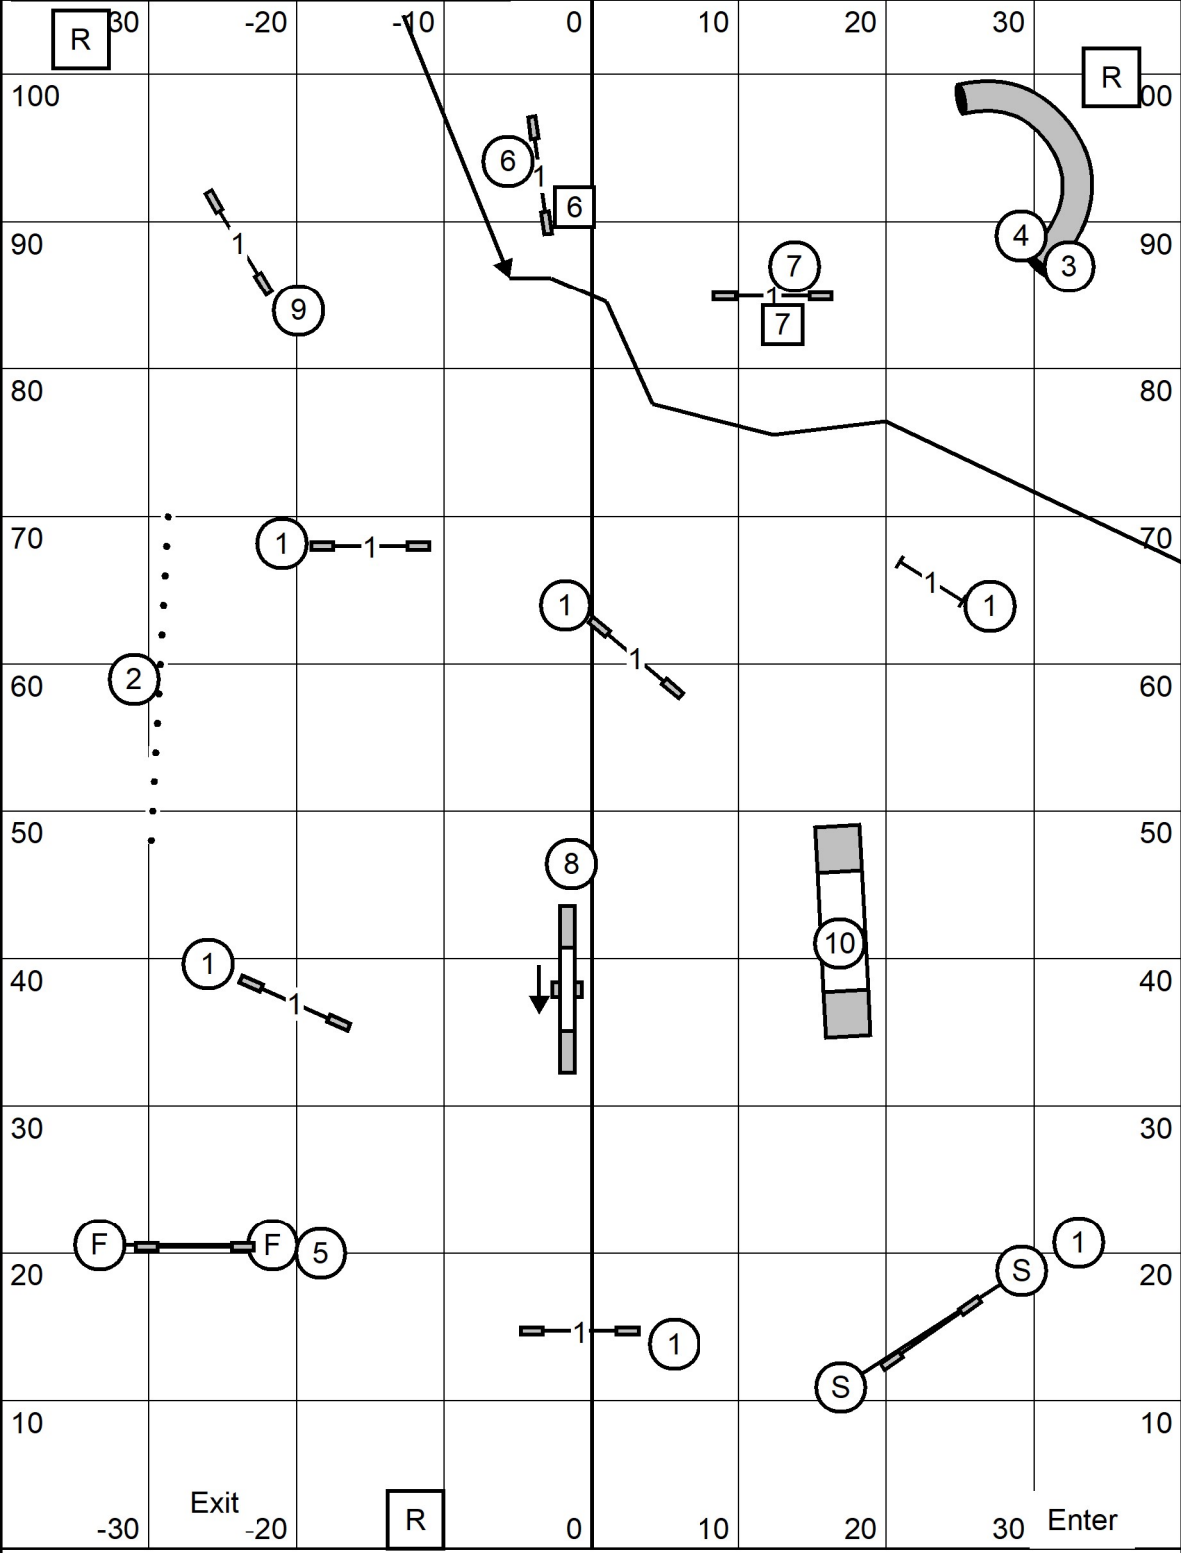

T/S

OPEN JWW  
 Indoors/Turf  
 76 x 105

Colonial Shetland Sheepdog Club  
 SATURDAY, MARCH 30, 2024  
 American K9 Country, Amherst, NH  
 Judge: Pam Johnson

T/S

NOVICE JWW  
 Indoors/Turf  
 76 x 105

Ex Mas - 4-7-3 Circles  
 Open- 4-7- Circles  
 Novice - 6-7 Circles or 7-6 Squares

Ex/Mas - Need 60 Pts including Send  
 Open - Need 55 Pts. including Send  
 Novice - Need 50 Pts. including Send

Colonial Shetland Sheepdog Club  
 SATURDAY, MARCH 30, 2024  
 American K9 Country, Amherst, NH  
 Judge: Pam Johnson

T/S

FAST  
 Indoors/Turf  
 76 x 105

Colonial Shetland Sheepdog Club  
 SATURDAY, MARCH 30, 2024  
 American K9 Country, Amherst, NH  
 Judge: Pam Johnson

T/S

EX MAS STD  
 Indoors/Turf  
 76 x 105

Colonial Shetland Sheepdog Club  
 SATURDAY, MARCH 30, 2024  
 American K9 Country, Amherst, NH  
 Judge: Pam Johnson

T/S

OPEN STD  
 Indoors/Turf  
 76 x 105

Colonial Shetland Sheepdog Club  
 SATURDAY, MARCH 30, 2024  
 American K9 Country, Amherst, NH  
 Judge: Pam Johnson

T/S

NOVICE STD  
 Indoors/Turf  
 76 x 105