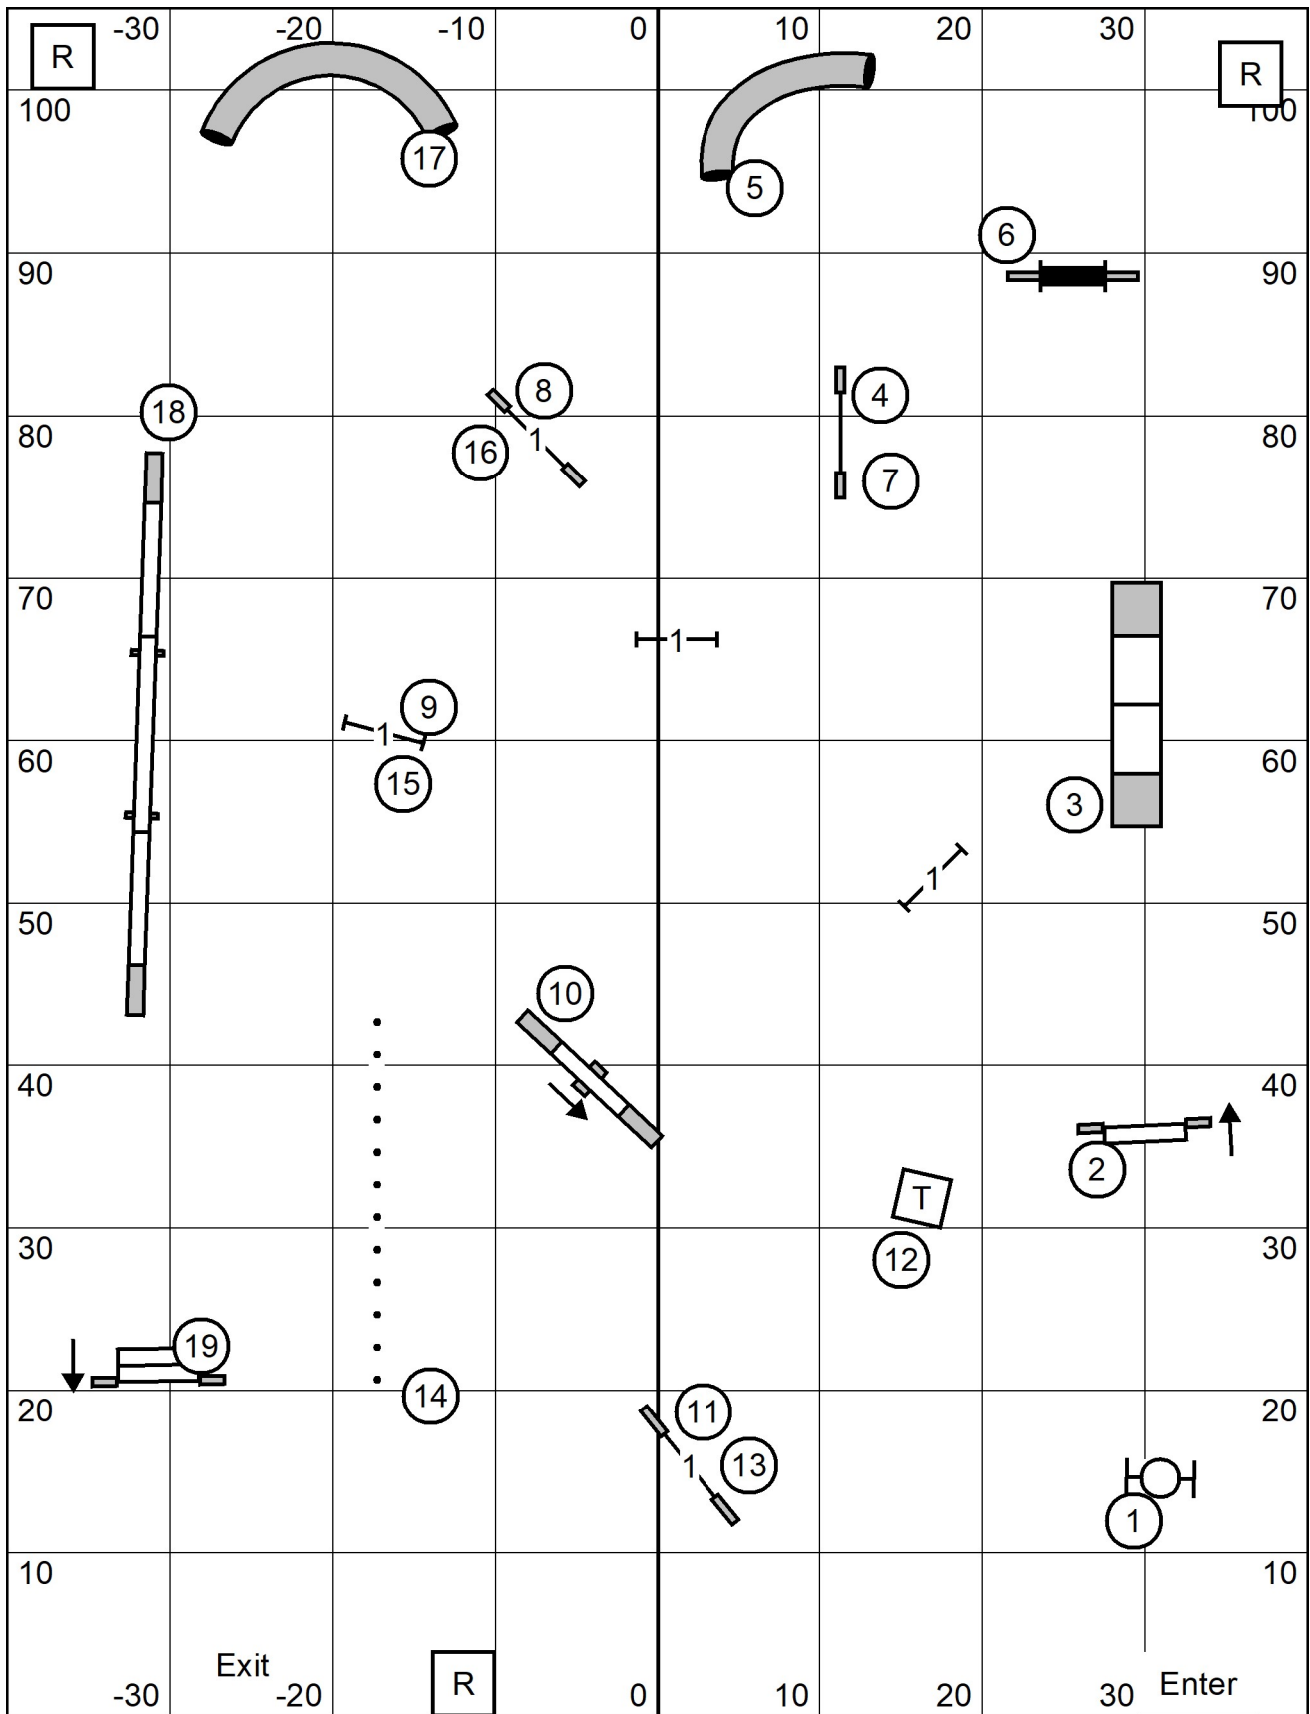

Colonial Shetland Sheepdog Club
SATURDAY, MARCH 30, 2024
American K9 Country, Amherst, NH
Judge: Pam Johnson

T/S

EX MAS STD
Indoors/Turf
76 x 105