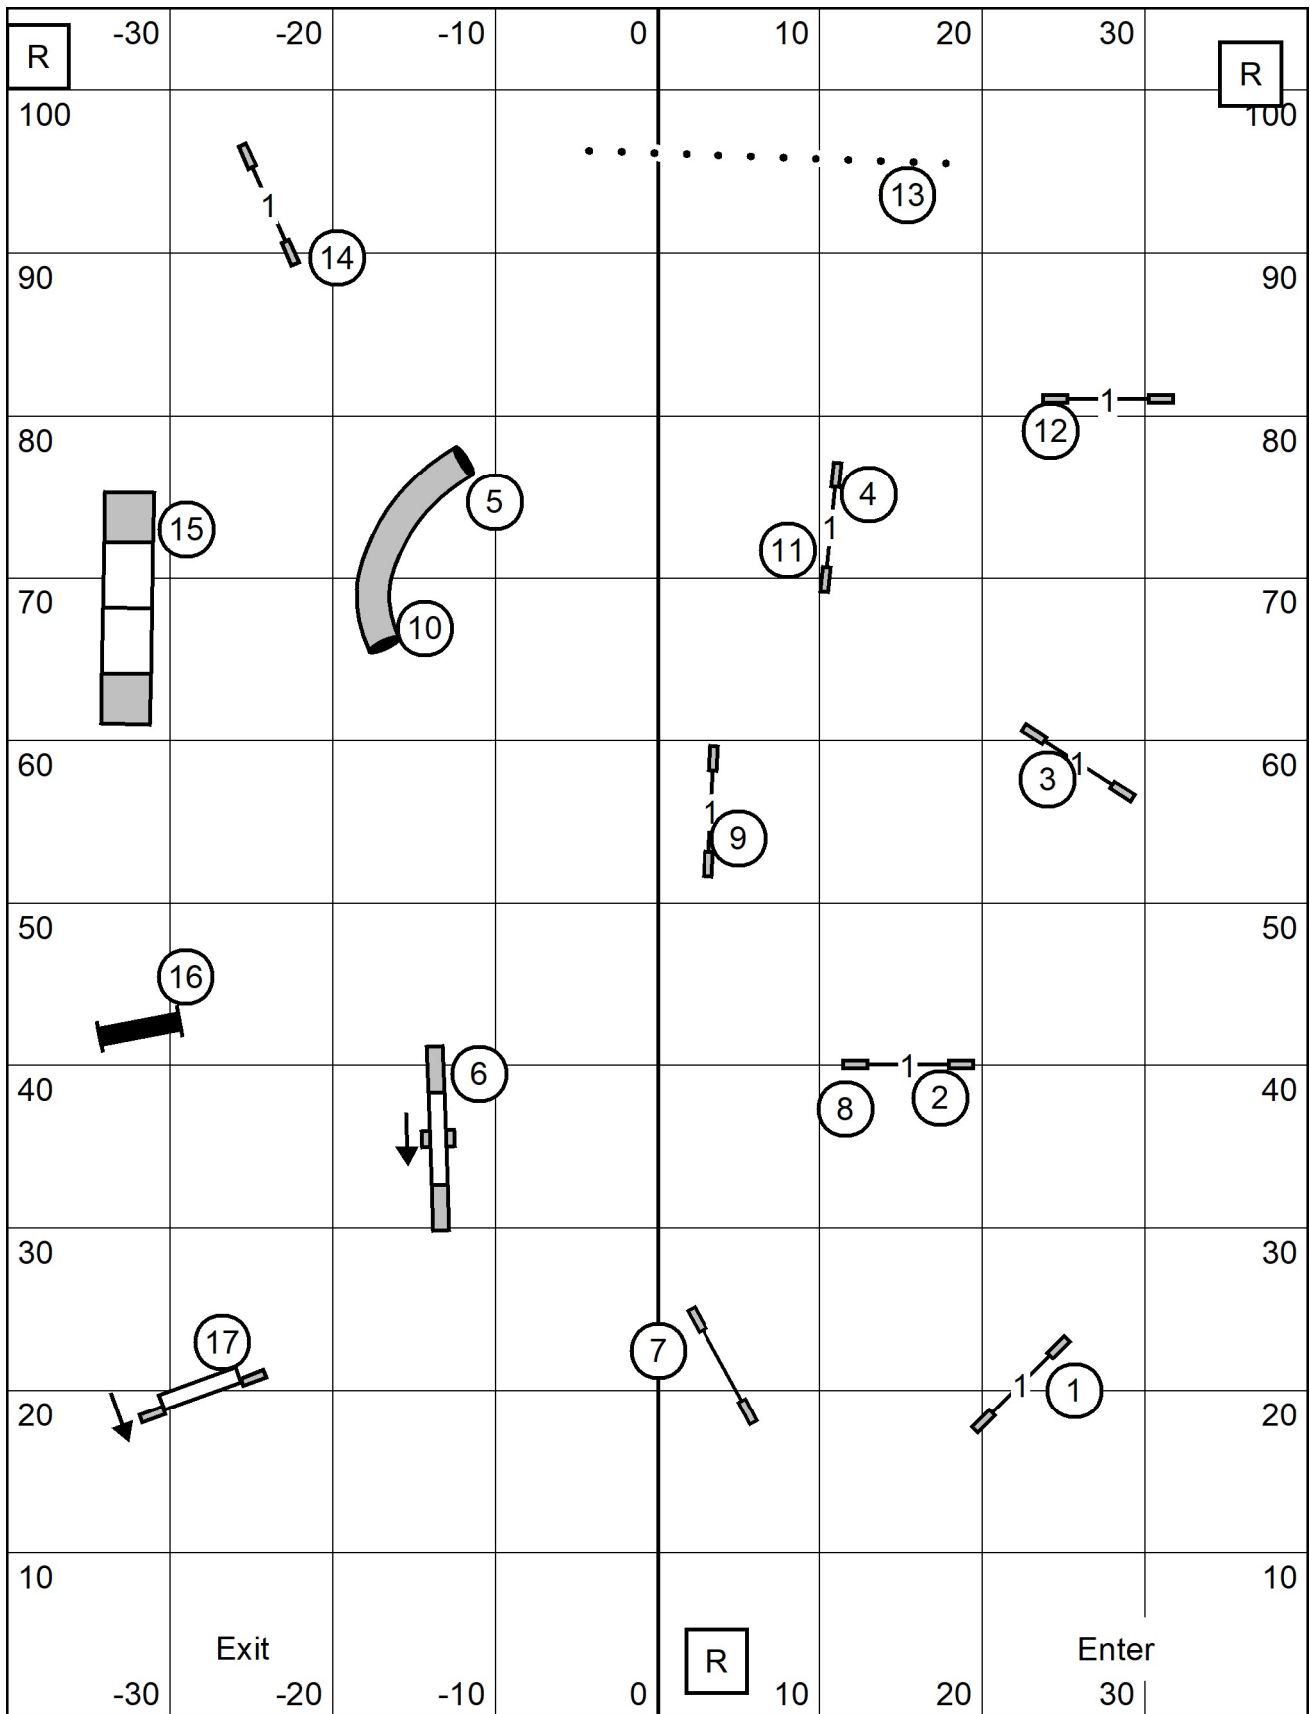

T/S

OPEN STD
 Indoors/Turf
 76 x 105

Colonial Shetland Sheepdog Club
 SUNDAY, MARCH 31, 2024
 American K9 Country, Amherst, NH
 Judge: Pam Johnson

T/S

NOVICE STD
 Indoors/Turf
 76 x 105

Colonial Shetland Sheepdog Club
 SUNDAY, MARCH 31, 2024
 American K9 Country, Amherst, NH
 Judge: Pam Johnson

T/S

TIME 2 BEAT
 Indoors/Turf
 76 x 105

Colonial Shetland Sheepdog Club
 SUNDAY, MARCH 31, 2024
 American K9 Country, Amherst, NH
 Judge: Pam Johnson

T/S

EX MAS JWW
 Indoors/Turf
 76 x 105

Colonial Shetland Sheepdog Club
 SUNDAY, MARCH 31, 2024
 American K9 Country, Amherst, NH
 Judge: Pam Johnson

T/S

OPEN JWW
 Indoors/Turf
 76 x 105

Colonial Shetland Sheepdog Club
 SUNDAY, MARCH 31, 2024
 American K9 Country, Amherst, NH
 Judge: Pam Johnson

T/S

NOVICE JWW
 Indoors/Turf
 76 x 105