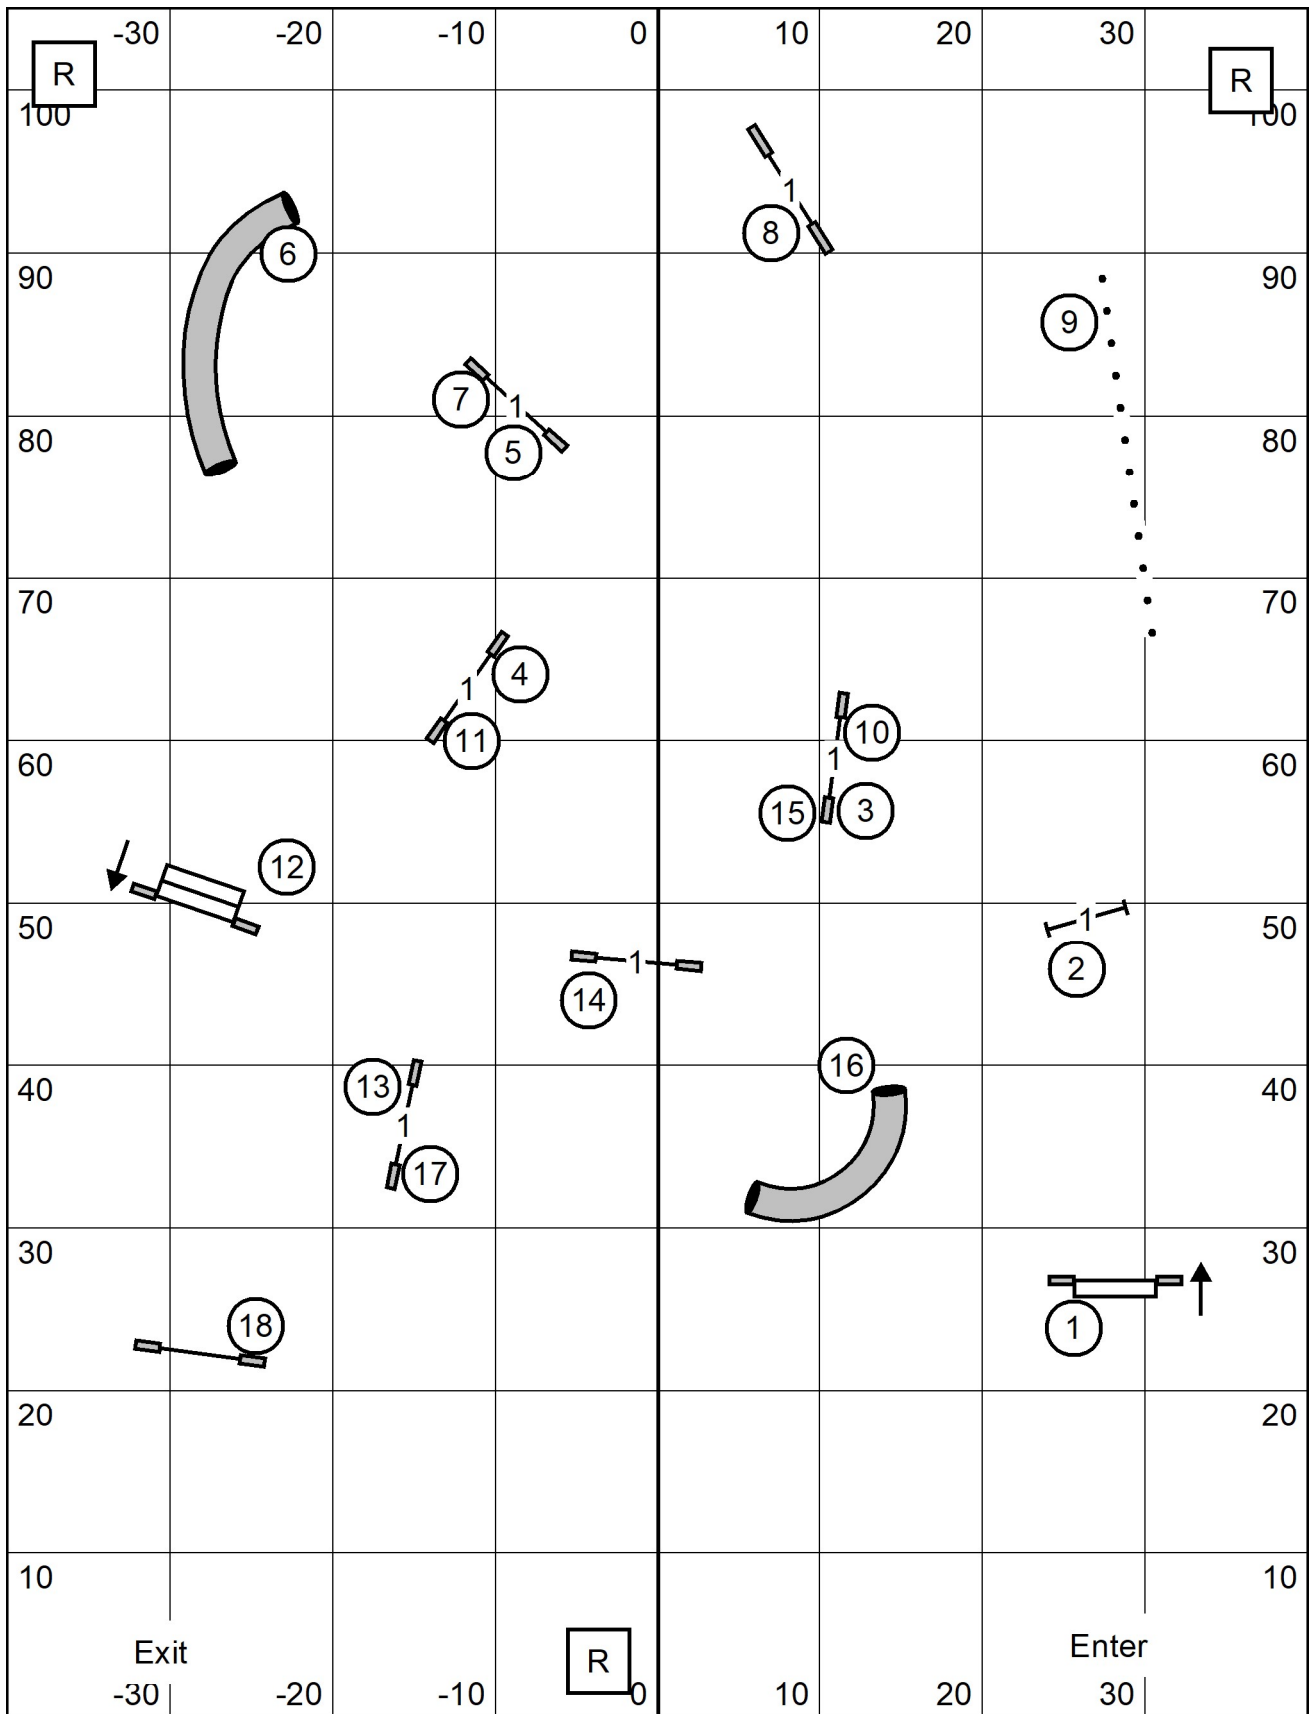

T/S

OPEN STD
 Indoors/Turf
 76 x 105

Colonial Shetland Sheepdog Club
 SUNDAY, MARCH 31, 2024
 American K9 Country, Amherst, NH
 Judge: Pam Johnson

T/S

NOVICE STD
 Indoors/Turf
 76 x 105

Colonial Shetland Sheepdog Club
 SUNDAY, MARCH 31, 2024
 American K9 Country, Amherst, NH
 Judge: Pam Johnson

T/S

TIME 2 BEAT
 Indoors/Turf
 76 x 105

Colonial Shetland Sheepdog Club
 SUNDAY, MARCH 31, 2024
 American K9 Country, Amherst, NH
 Judge: Pam Johnson

T/S

EX MAS JWW
 Indoors/Turf
 76 x 105

Colonial Shetland Sheepdog Club
 SUNDAY, MARCH 31, 2024
 American K9 Country, Amherst, NH
 Judge: Pam Johnson

T/S

OPEN JWW
 Indoors/Turf
 76 x 105

Colonial Shetland Sheepdog Club
 SUNDAY, MARCH 31, 2024
 American K9 Country, Amherst, NH
 Judge: Pam Johnson

T/S

NOVICE JWW
 Indoors/Turf
 76 x 105