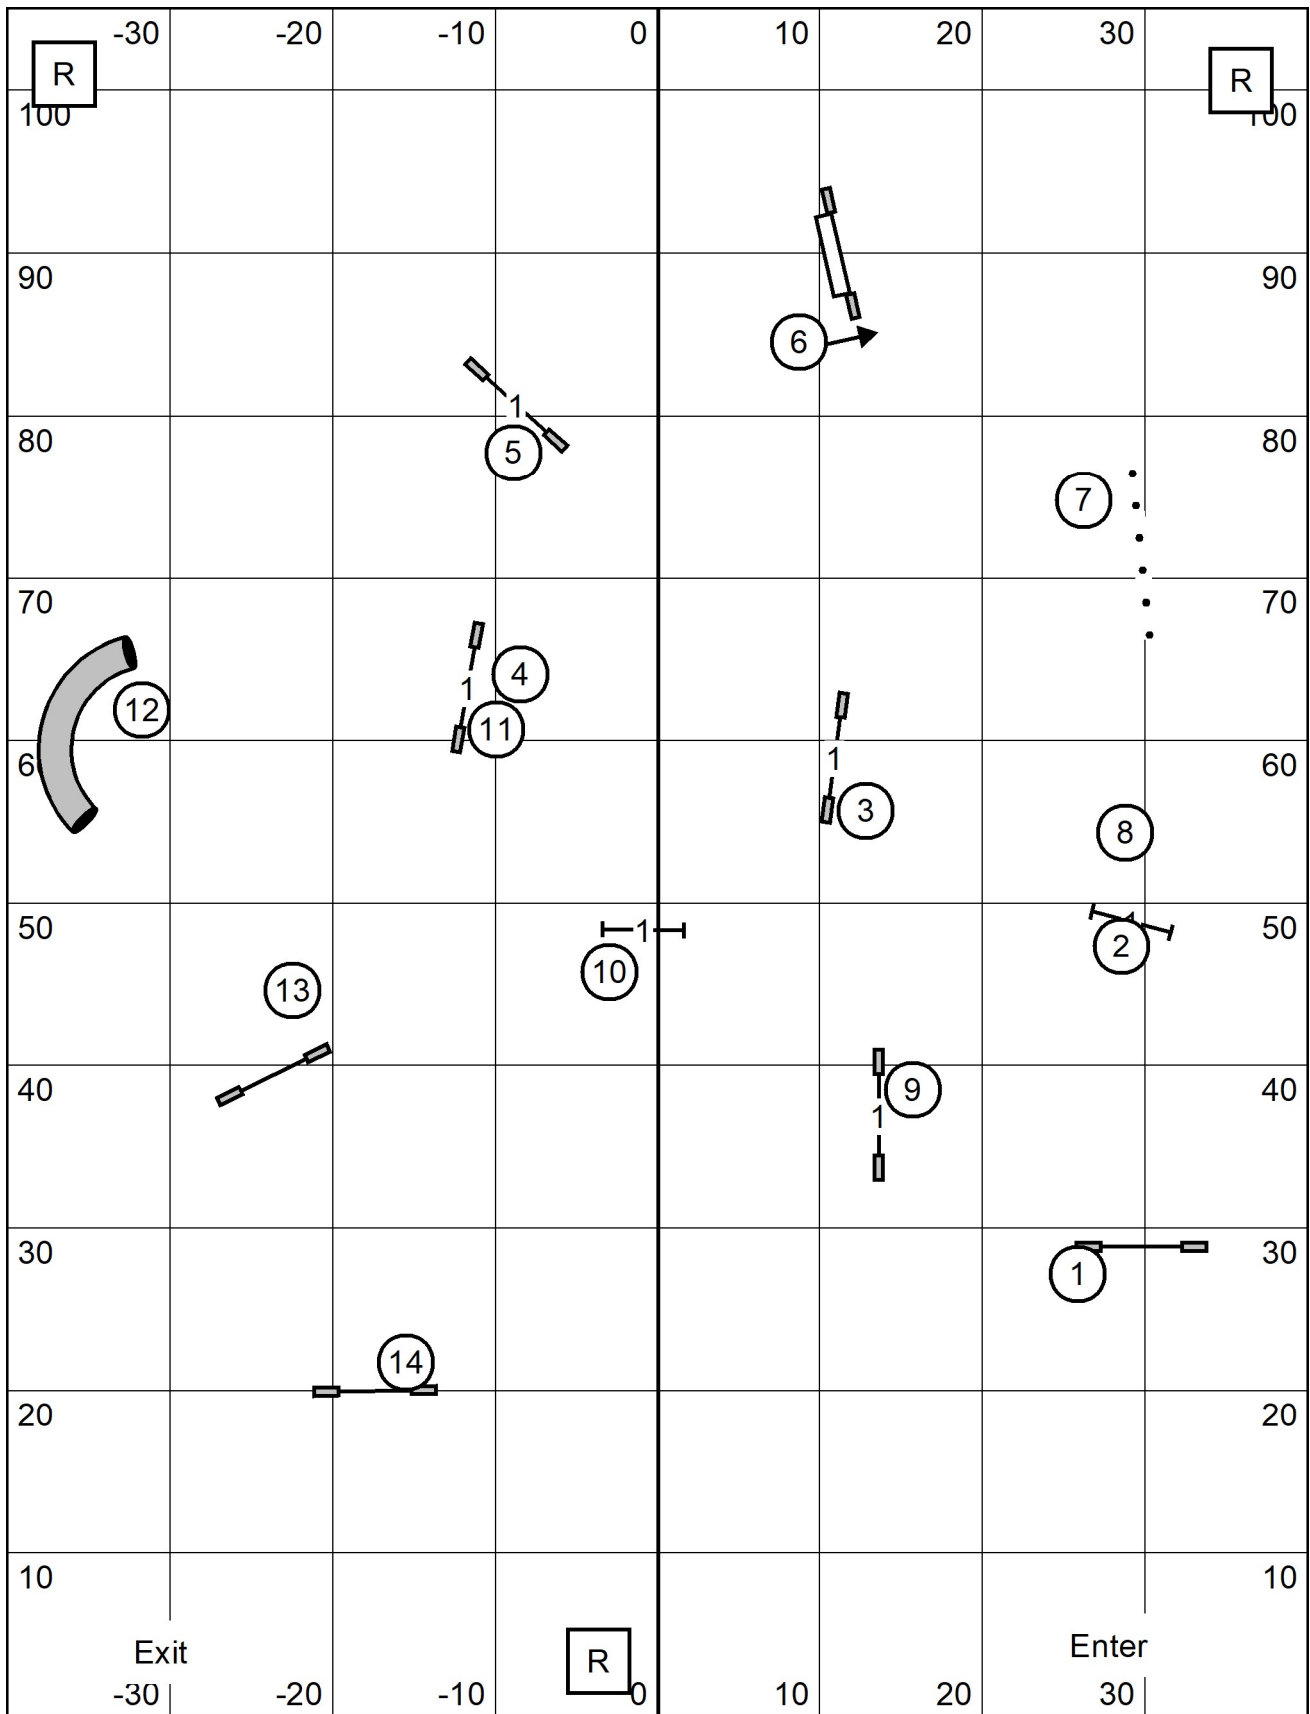

T/S

TIME 2 BEAT
 Indoors/Turf
 76 x 105

Colonial Shetland Sheepdog Club
 SUNDAY, MARCH 31, 2024
 American K9 Country, Amherst, NH
 Judge: Pam Johnson

T/S

EX MAS JWW
 Indoors/Turf
 76 x 105

Colonial Shetland Sheepdog Club
 SUNDAY, MARCH 31, 2024
 American K9 Country, Amherst, NH
 Judge: Pam Johnson

T/S

OPEN JWW
 Indoors/Turf
 76 x 105

Colonial Shetland Sheepdog Club
 SUNDAY, MARCH 31, 2024
 American K9 Country, Amherst, NH
 Judge: Pam Johnson

T/S

NOVICE JWW
 Indoors/Turf
 76 x 105