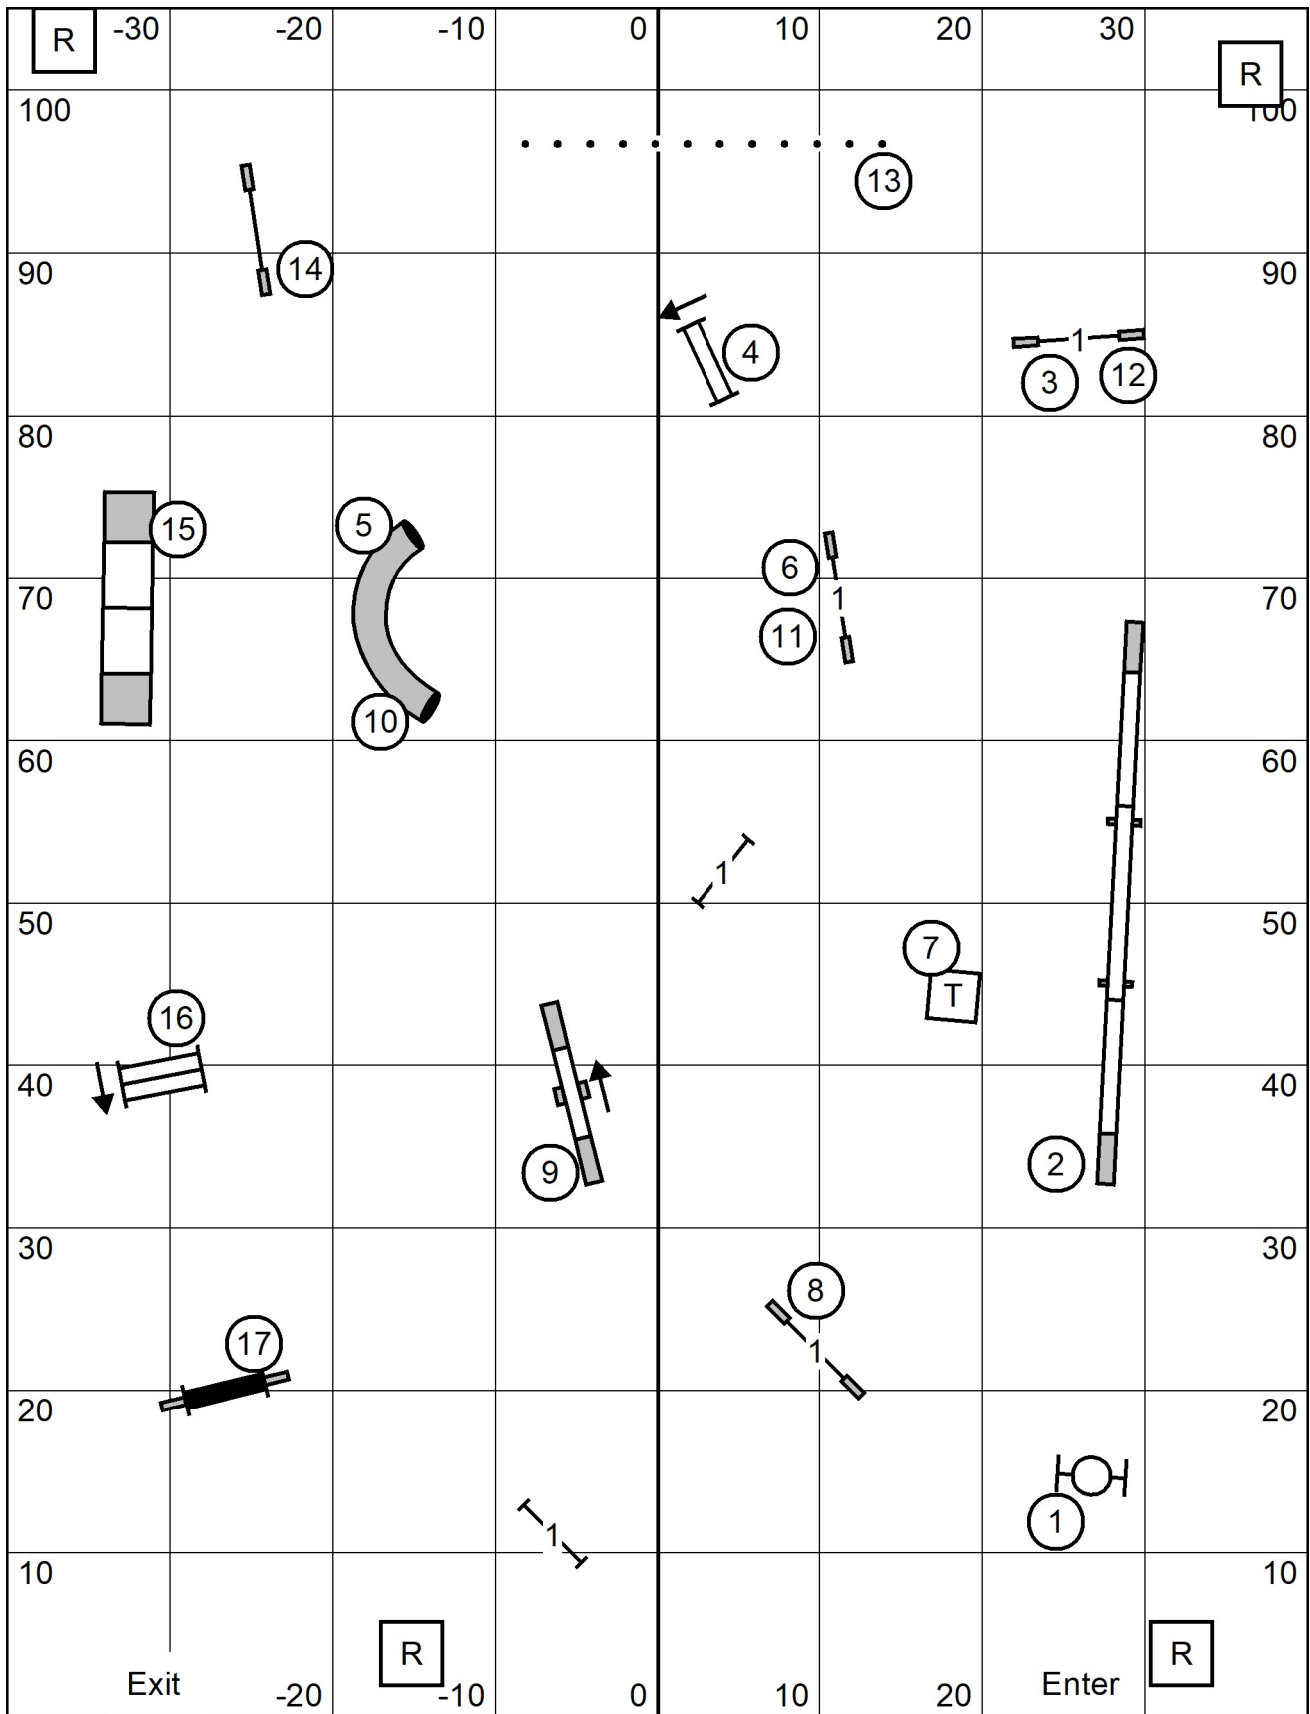

Colonial Shetland Sheepdog Club
SUNDAY, MARCH 31, 2024
American K9 Country, Amherst, NH
Judge: Pam Johnson

T/S

OPEN STD
Indoors/Turf
76 x 105