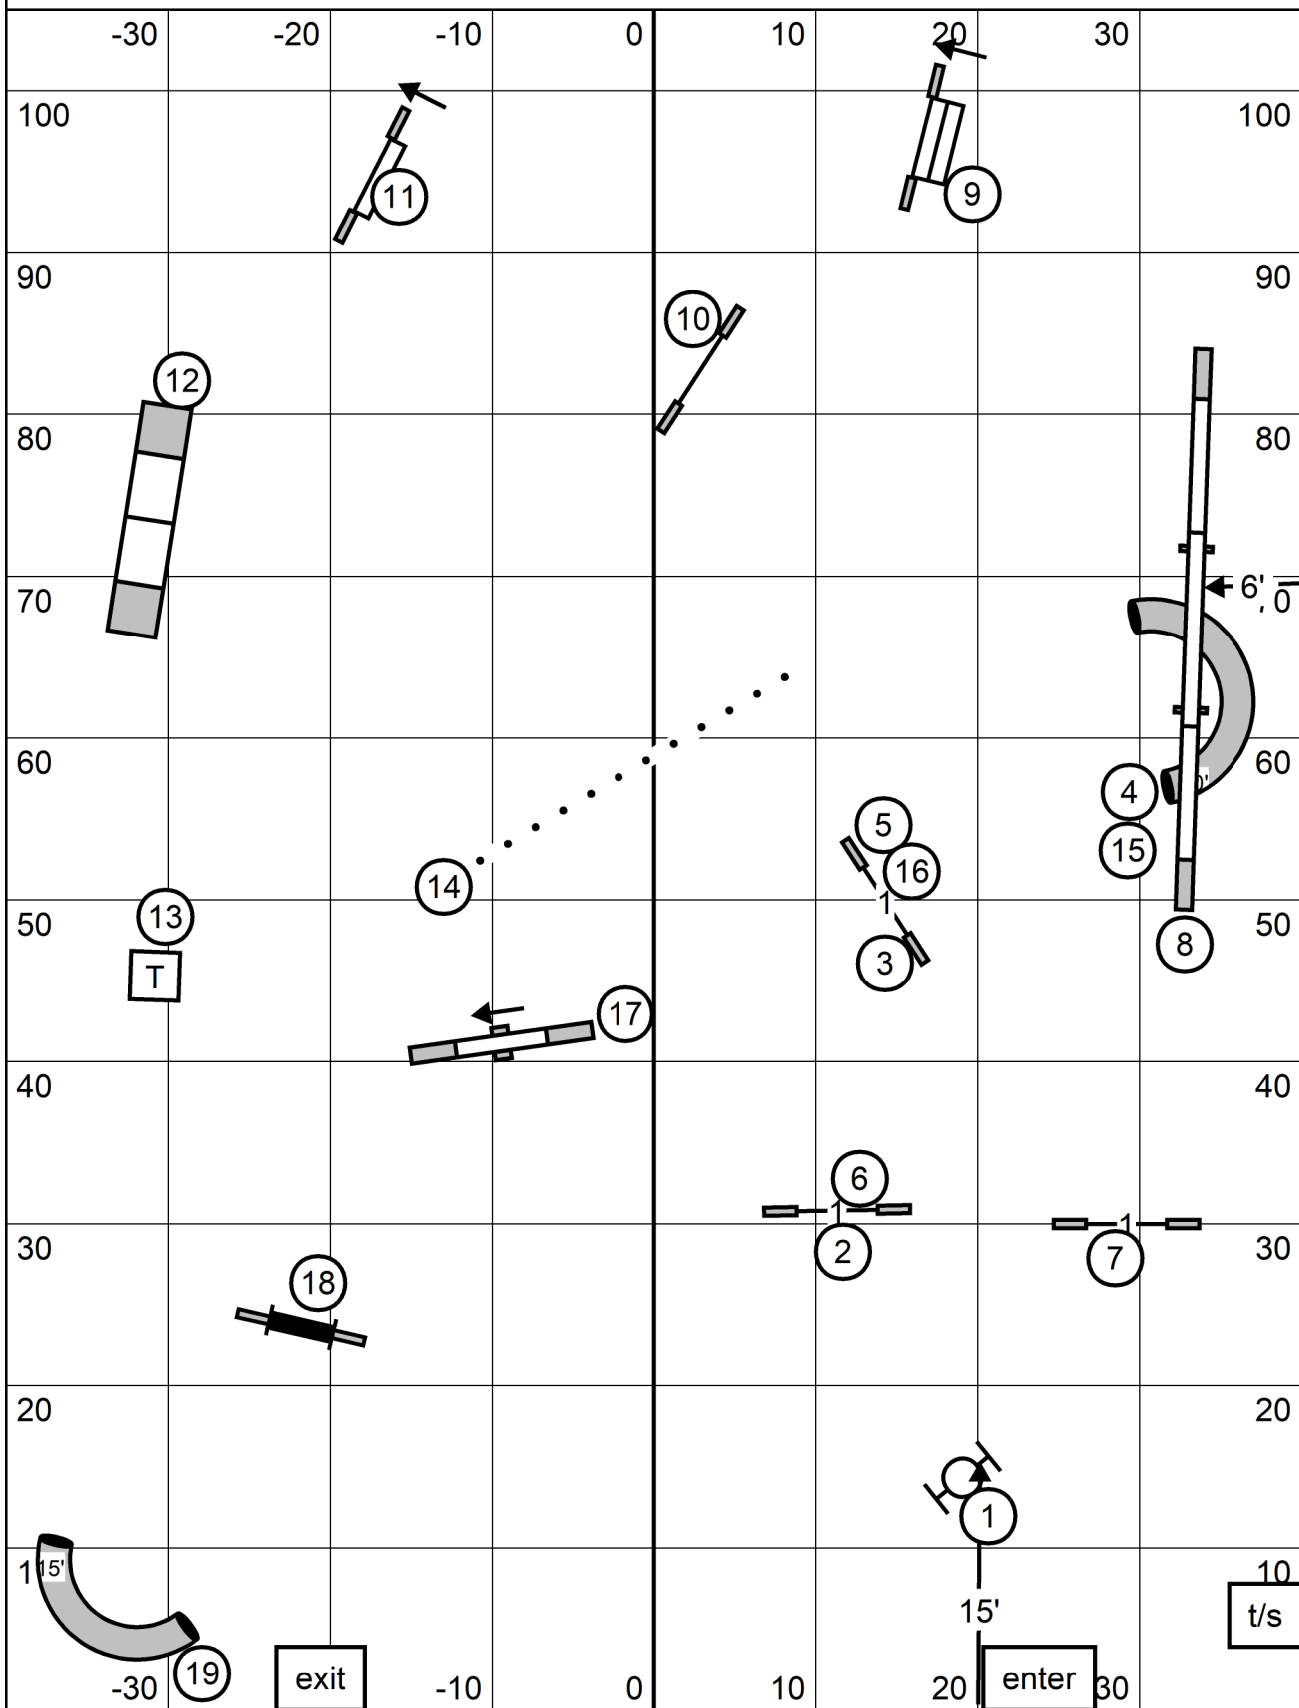

Icelandic Sheepdog Association of America All FAST Classes  
 American K9 Country 80 x 105 Agility turf over rubber matting  
 Saturday April 27, 2024 Judge:Ginger Robertson

EXCELLENT / MASTER STANDARD

Icelandic Sheepdog Association of America Excellent / Master Standard  
 American K9 Country 80 x 105 Agility turf over rubber matting  
 Saturday April 27, 2024 Judge:Ginger Robertson

OPEN STANDARD

Icelandic Sheepdog Association of America Open Standard  
 American K9 Country 80 x 105 Agility turf over rubber matting  
 Saturday April 27, 2024 Judge:Ginger Robertson

# NOVICE STANDARD

Icelandic Sheepdog Association of America Novice Standard  
 American K9 Country 80 x 105 Agility turf over rubber matting  
 Saturday April 27, 2024 Judge:Ginger Robertson