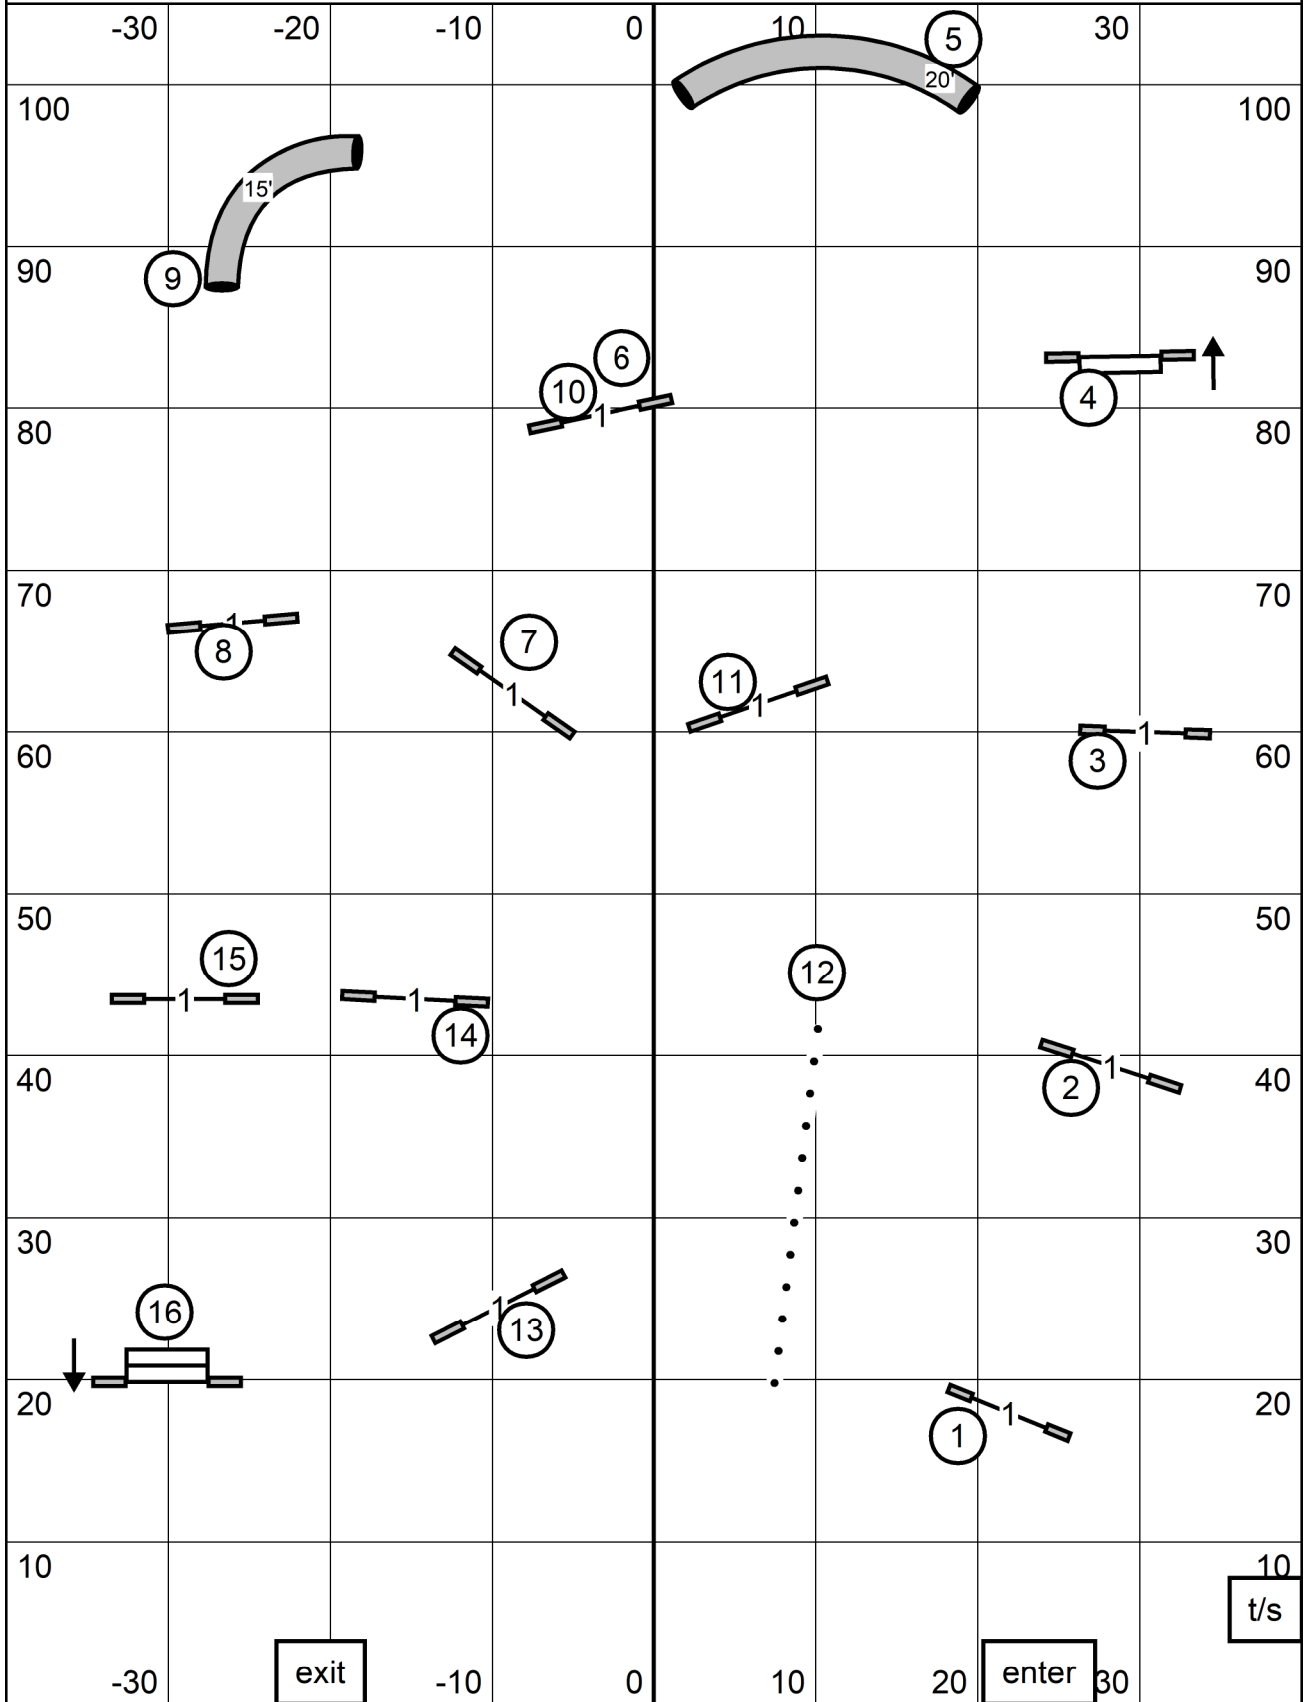

OPEN JUMPERS

Icelandic Sheepdog Association of America Open Jumpers
American K9 Country 80 x 105 Agility turf over rubber matting
Saturday April 27, 2024 Judge: Ginger Robertson