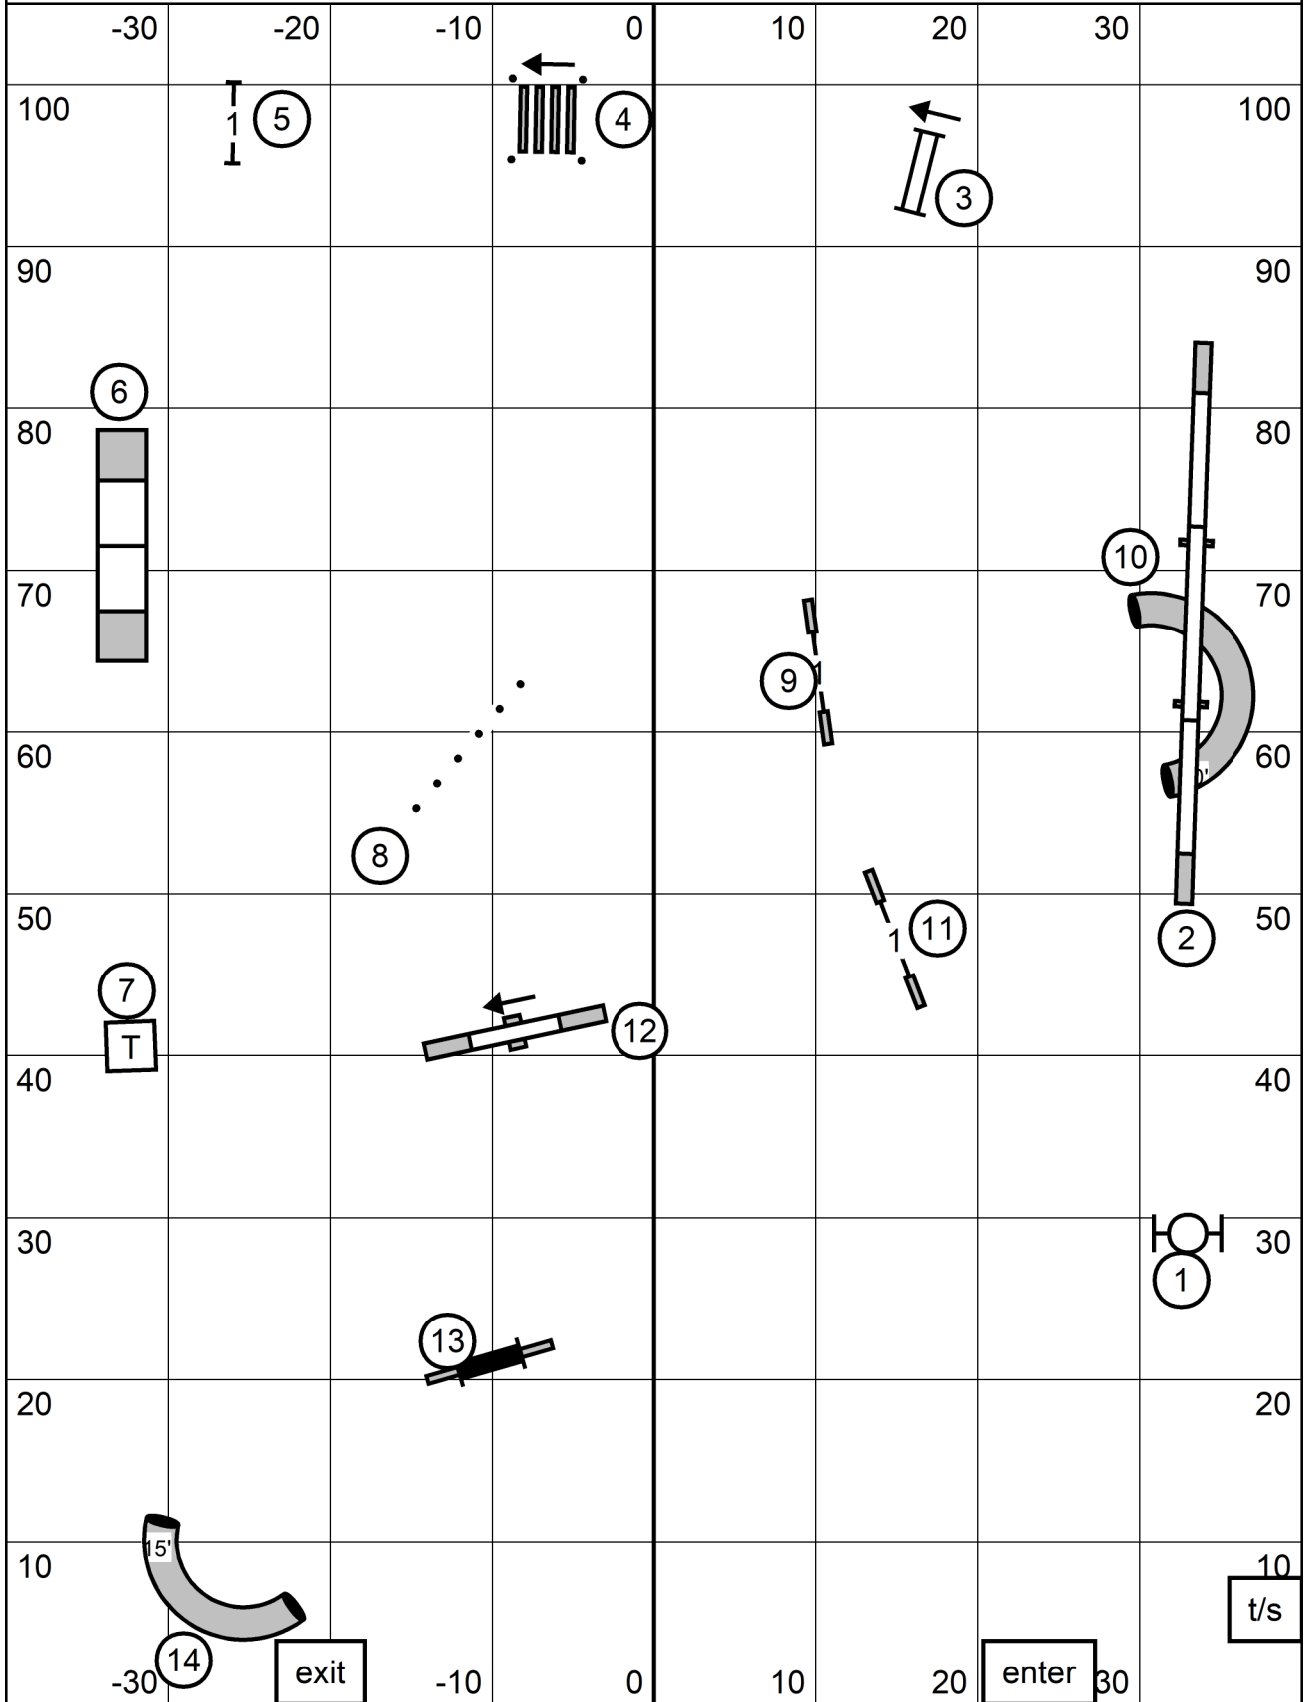

Icelandic Sheepdog Association of America All FAST Classes  
 American K9 Country 80 x 105 Agility turf over rubber matting  
 Saturday April 27, 2024 Judge:Ginger Robertson

EXCELLENT / MASTER STANDARD

Icelandic Sheepdog Association of America Excellent / Master Standard  
 American K9 Country 80 x 105 Agility turf over rubber matting  
 Saturday April 27, 2024 Judge:Ginger Robertson

OPEN STANDARD

Icelandic Sheepdog Association of America Open Standard  
 American K9 Country 80 x 105 Agility turf over rubber matting  
 Saturday April 27, 2024 Judge:Ginger Robertson

# NOVICE STANDARD

Icelandic Sheepdog Association of America Novice Standard  
 American K9 Country 80 x 105 Agility turf over rubber matting  
 Saturday April 27, 2024 Judge:Ginger Robertson