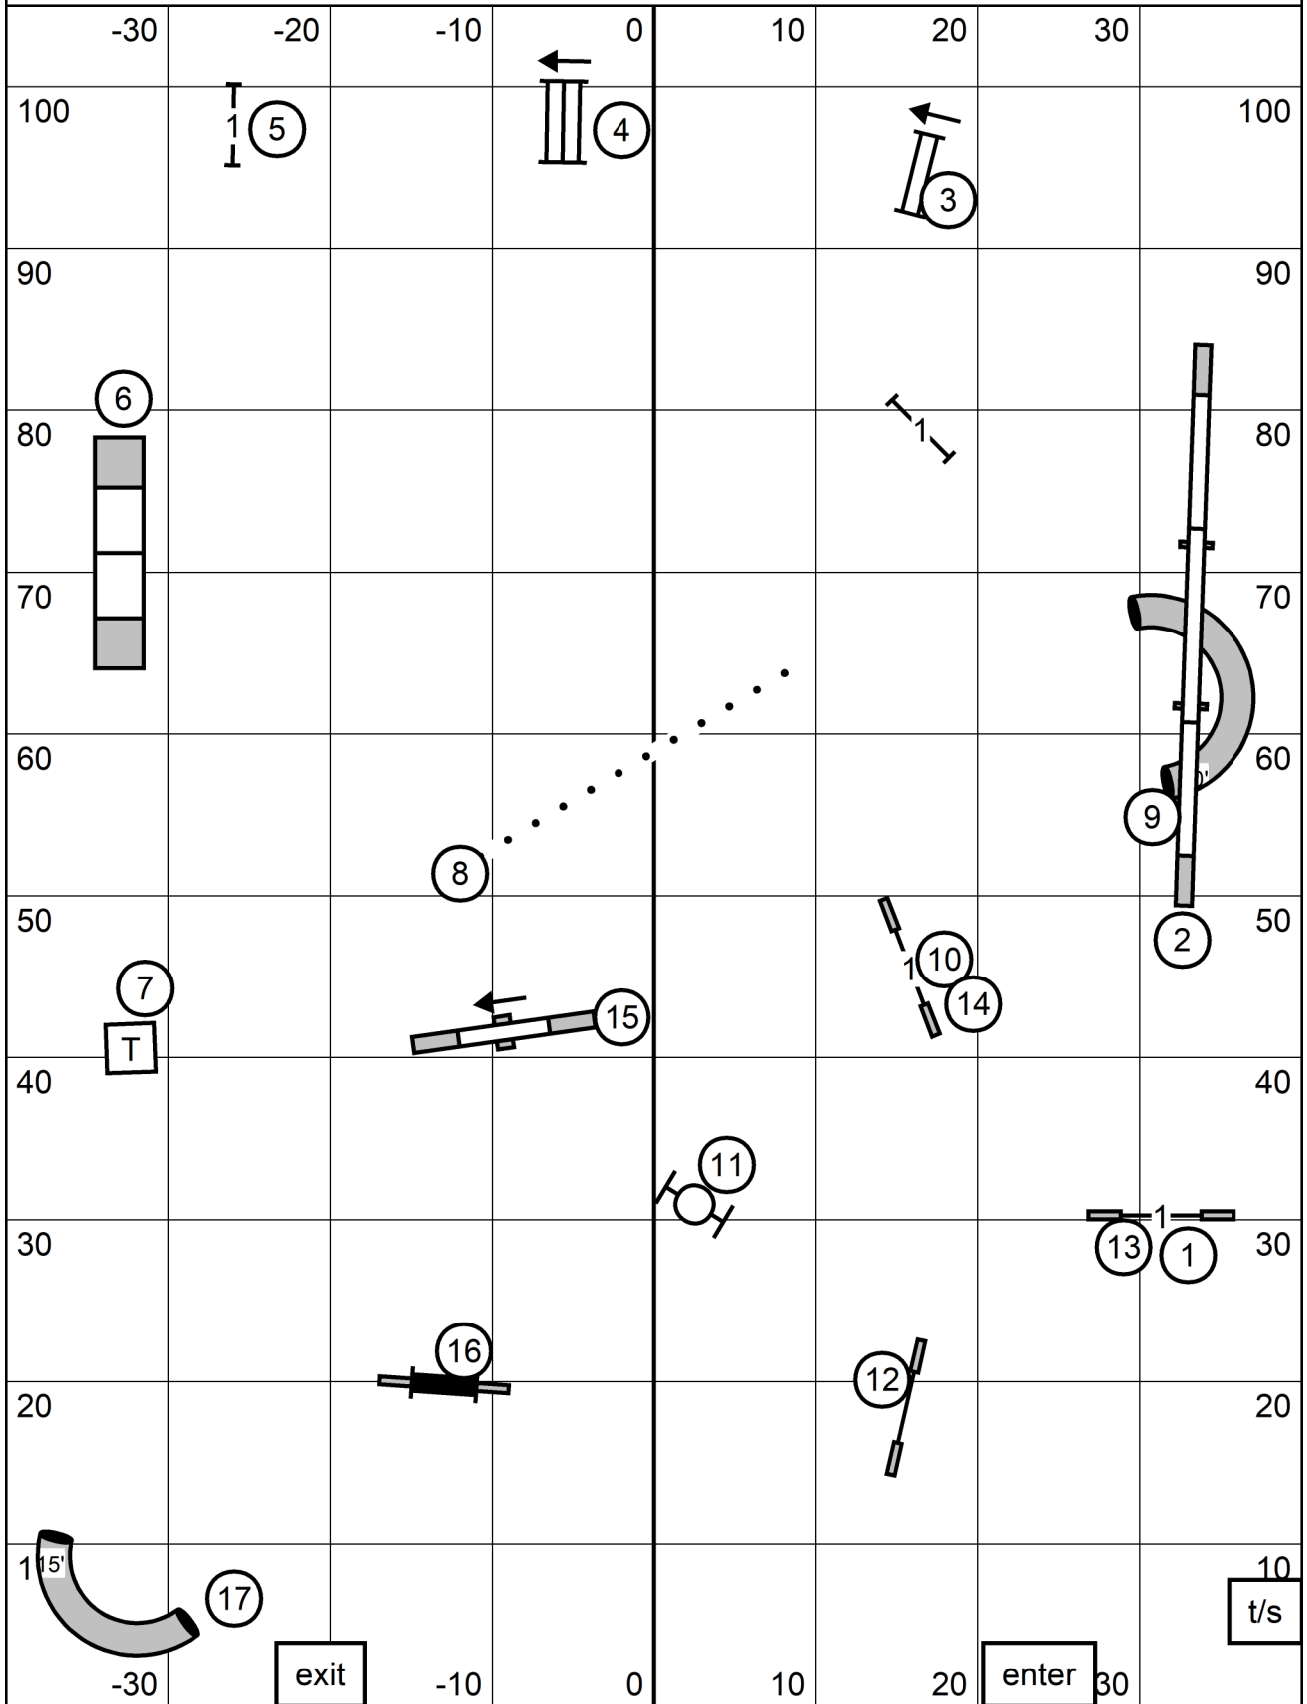

Icelandic Sheepdog Association of America All FAST Classes  
 American K9 Country 80 x 105 Agility turf over rubber matting  
 Saturday April 27, 2024 Judge:Ginger Robertson

EXCELLENT / MASTER STANDARD

Icelandic Sheepdog Association of America Excellent / Master Standard  
 American K9 Country 80 x 105 Agility turf over rubber matting  
 Saturday April 27, 2024 Judge:Ginger Robertson

OPEN STANDARD

Icelandic Sheepdog Association of America Open Standard  
 American K9 Country 80 x 105 Agility turf over rubber matting  
 Saturday April 27, 2024 Judge:Ginger Robertson

# NOVICE STANDARD

Icelandic Sheepdog Association of America Novice Standard  
 American K9 Country 80 x 105 Agility turf over rubber matting  
 Saturday April 27, 2024 Judge:Ginger Robertson