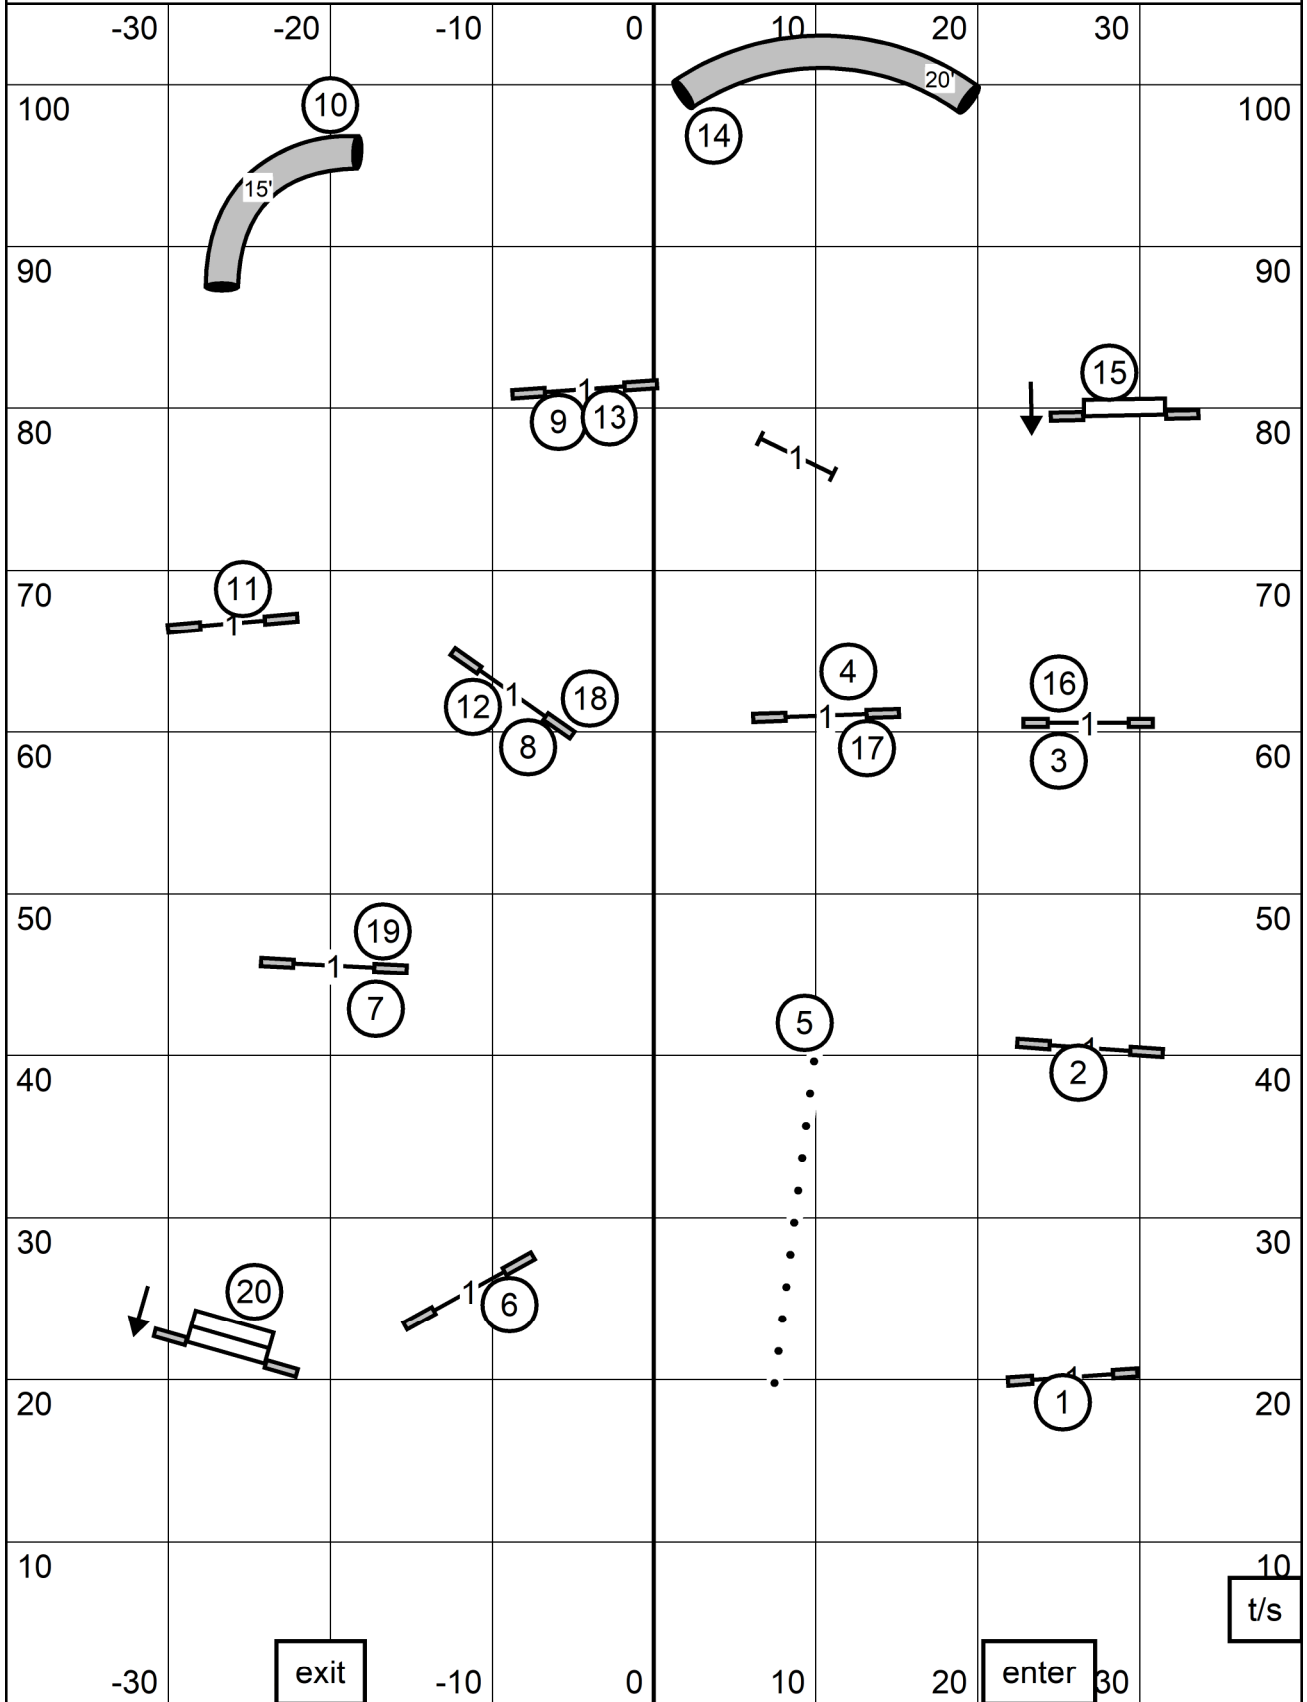

EXC / MASTER JUMPERS

Icelandic Sheepdog Association of America Exc / Master Jumpers
American K9 Country 80 x 105 Agility turf over rubber matting
Saturday April 27, 2024 Judge:Ginger Robertson