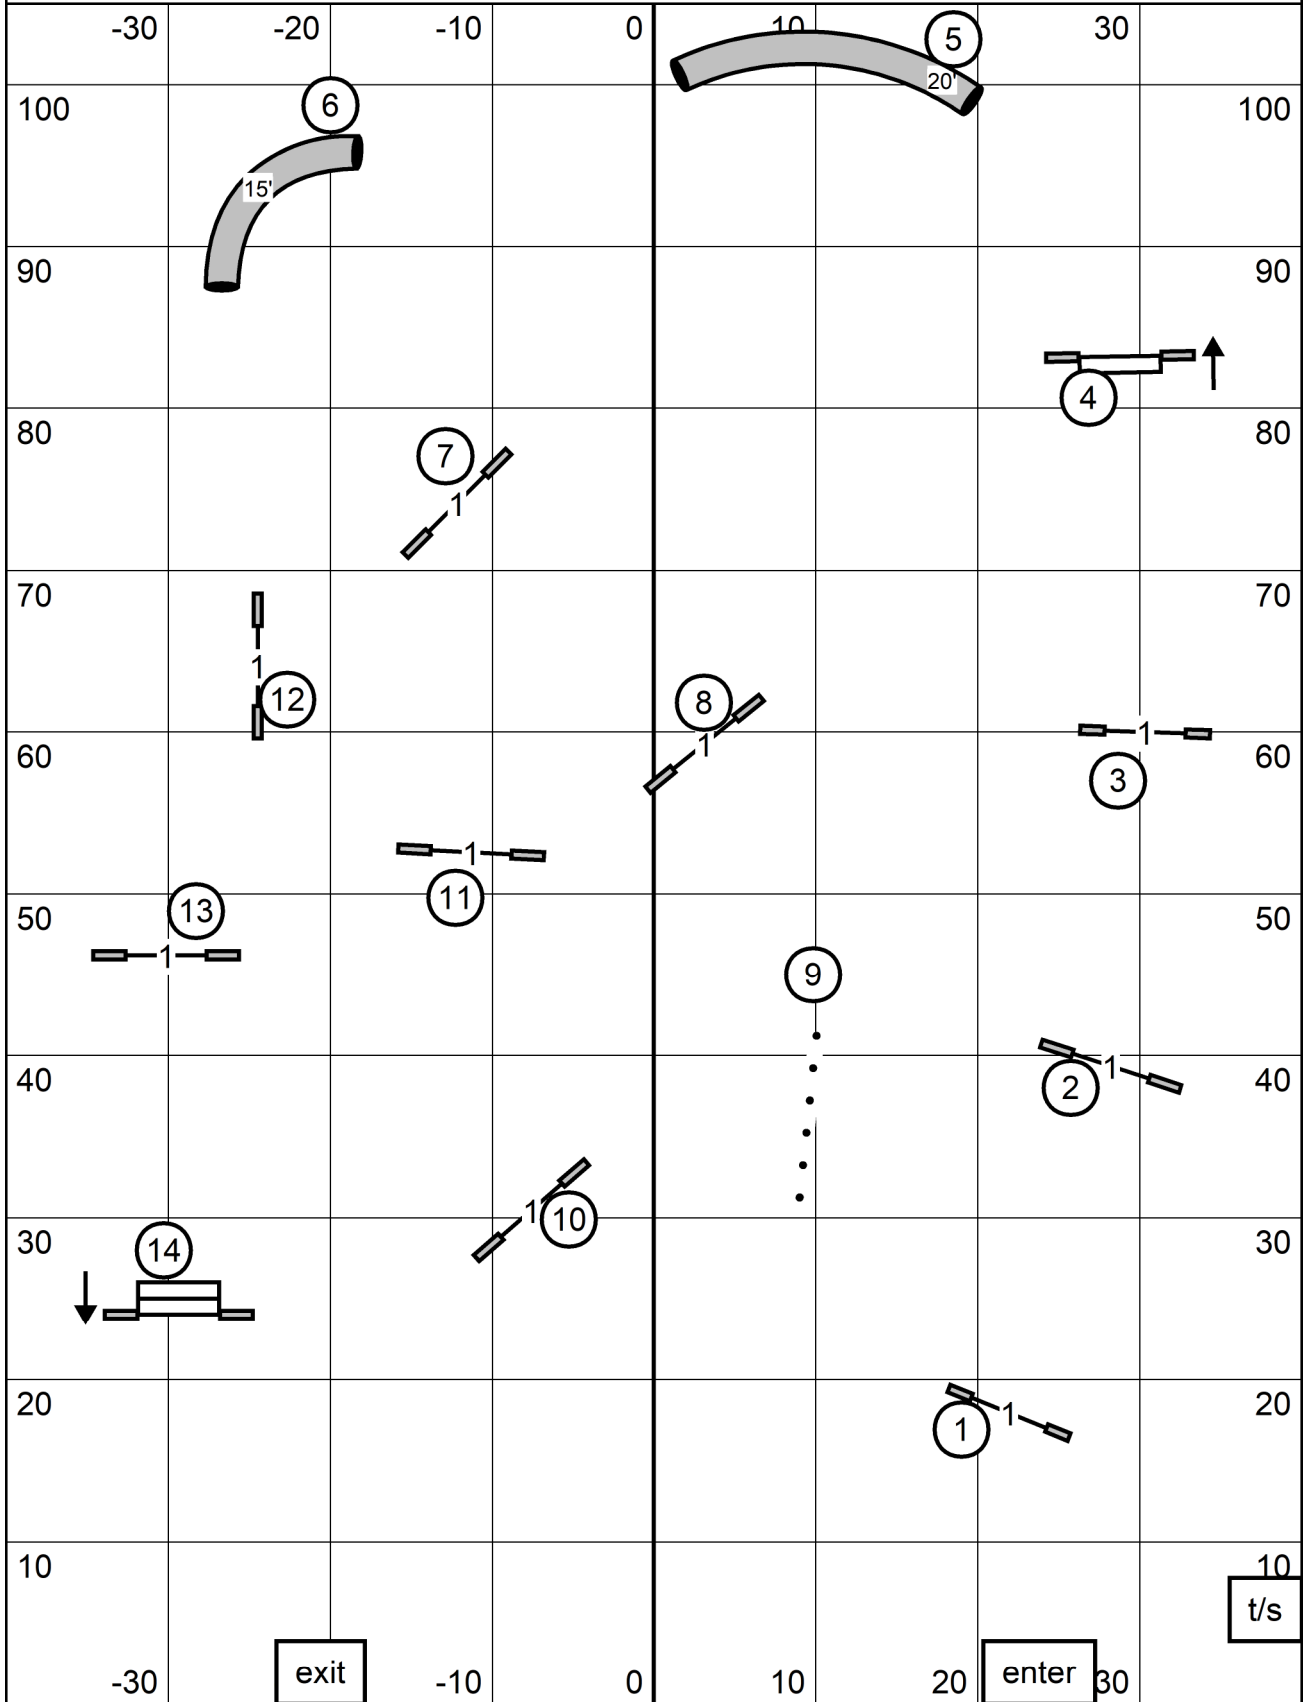

NOVICE JUMPERS

Icelandic Sheepdog Association of America Novice Jumpers
American K9 Country 80 x 105 Agility turf over rubber matting
Saturday April 27, 2024 Judge: Ginger Robertson