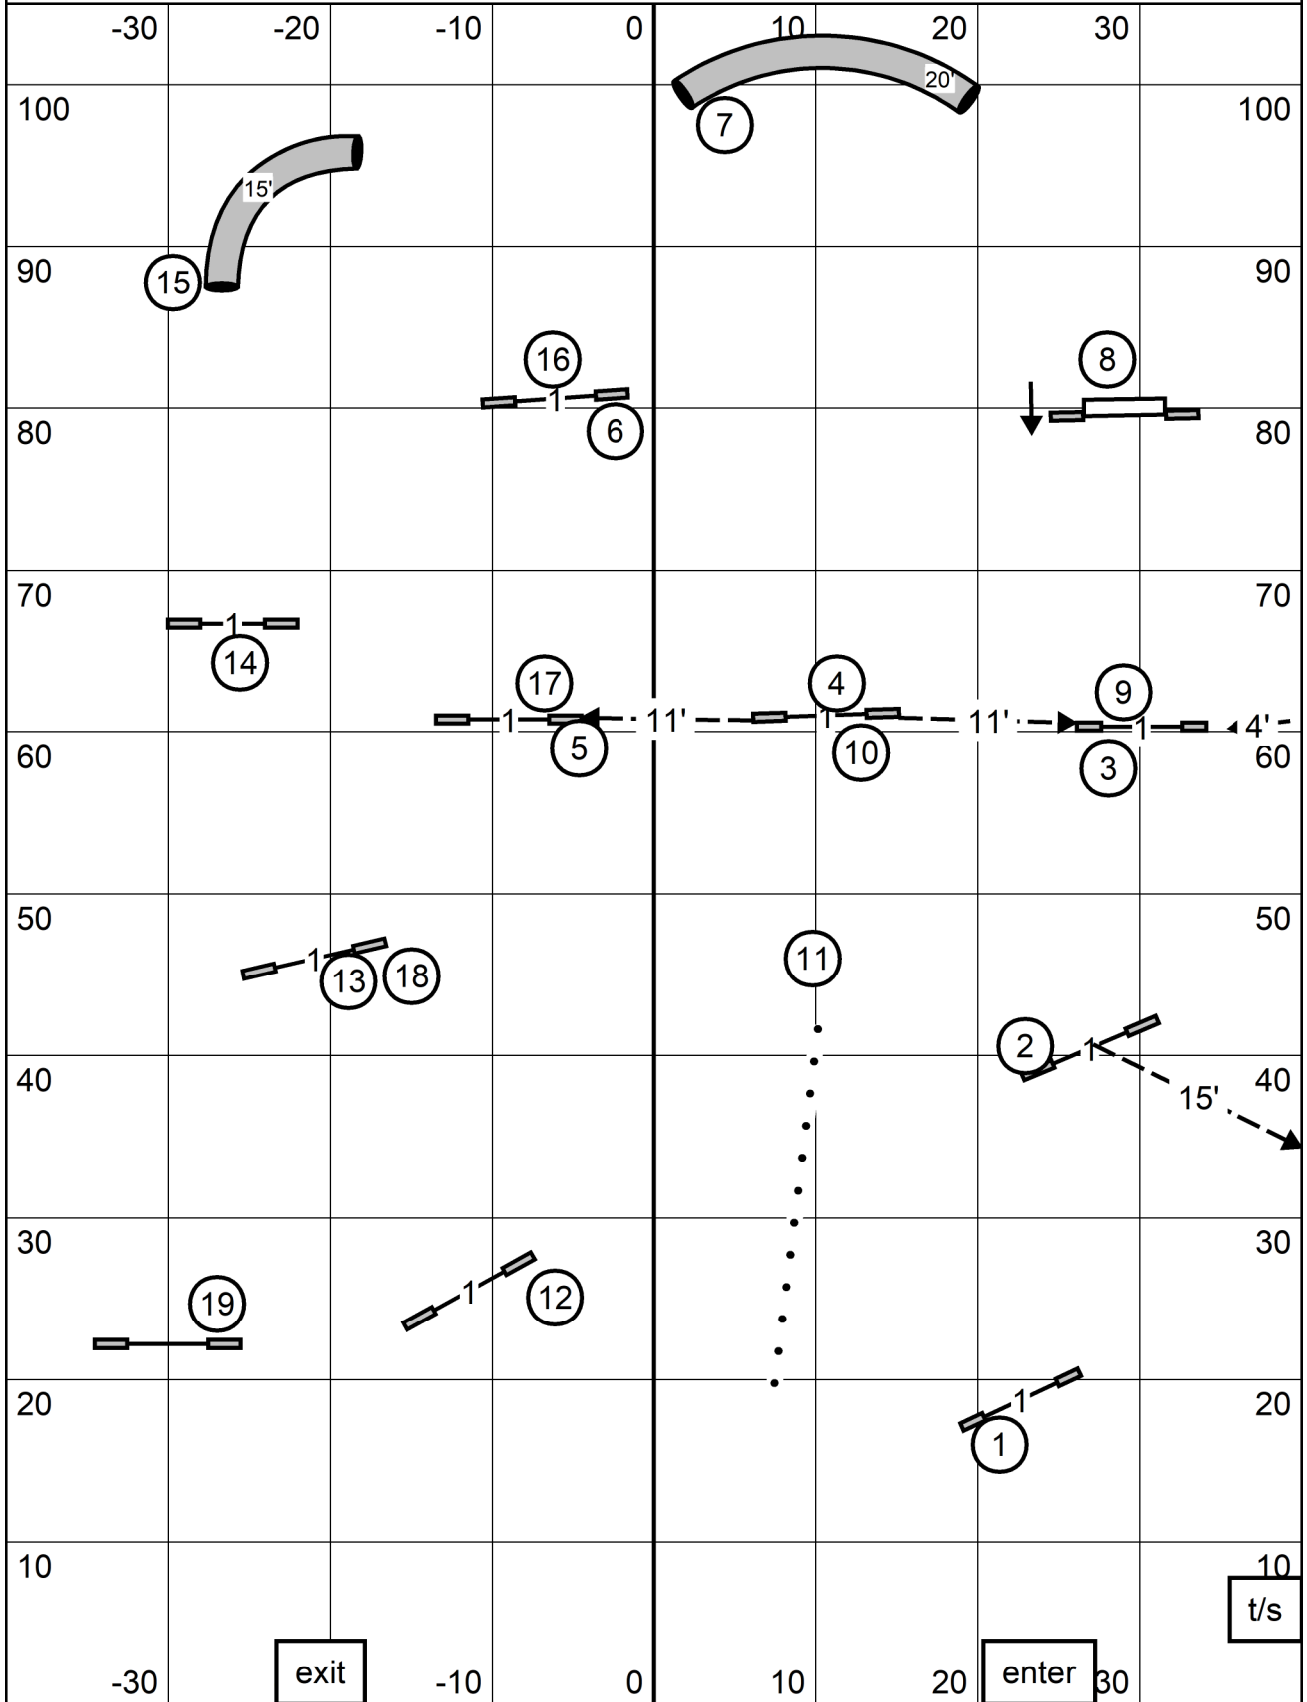

PREMIER JUMPERS

Icelandic Sheepdog Association of America Premier Jumpers
American K9 Country 80 x 105 Agility turf over rubber matting
Saturday April 27, 2024 Judge:Ginger Robertson