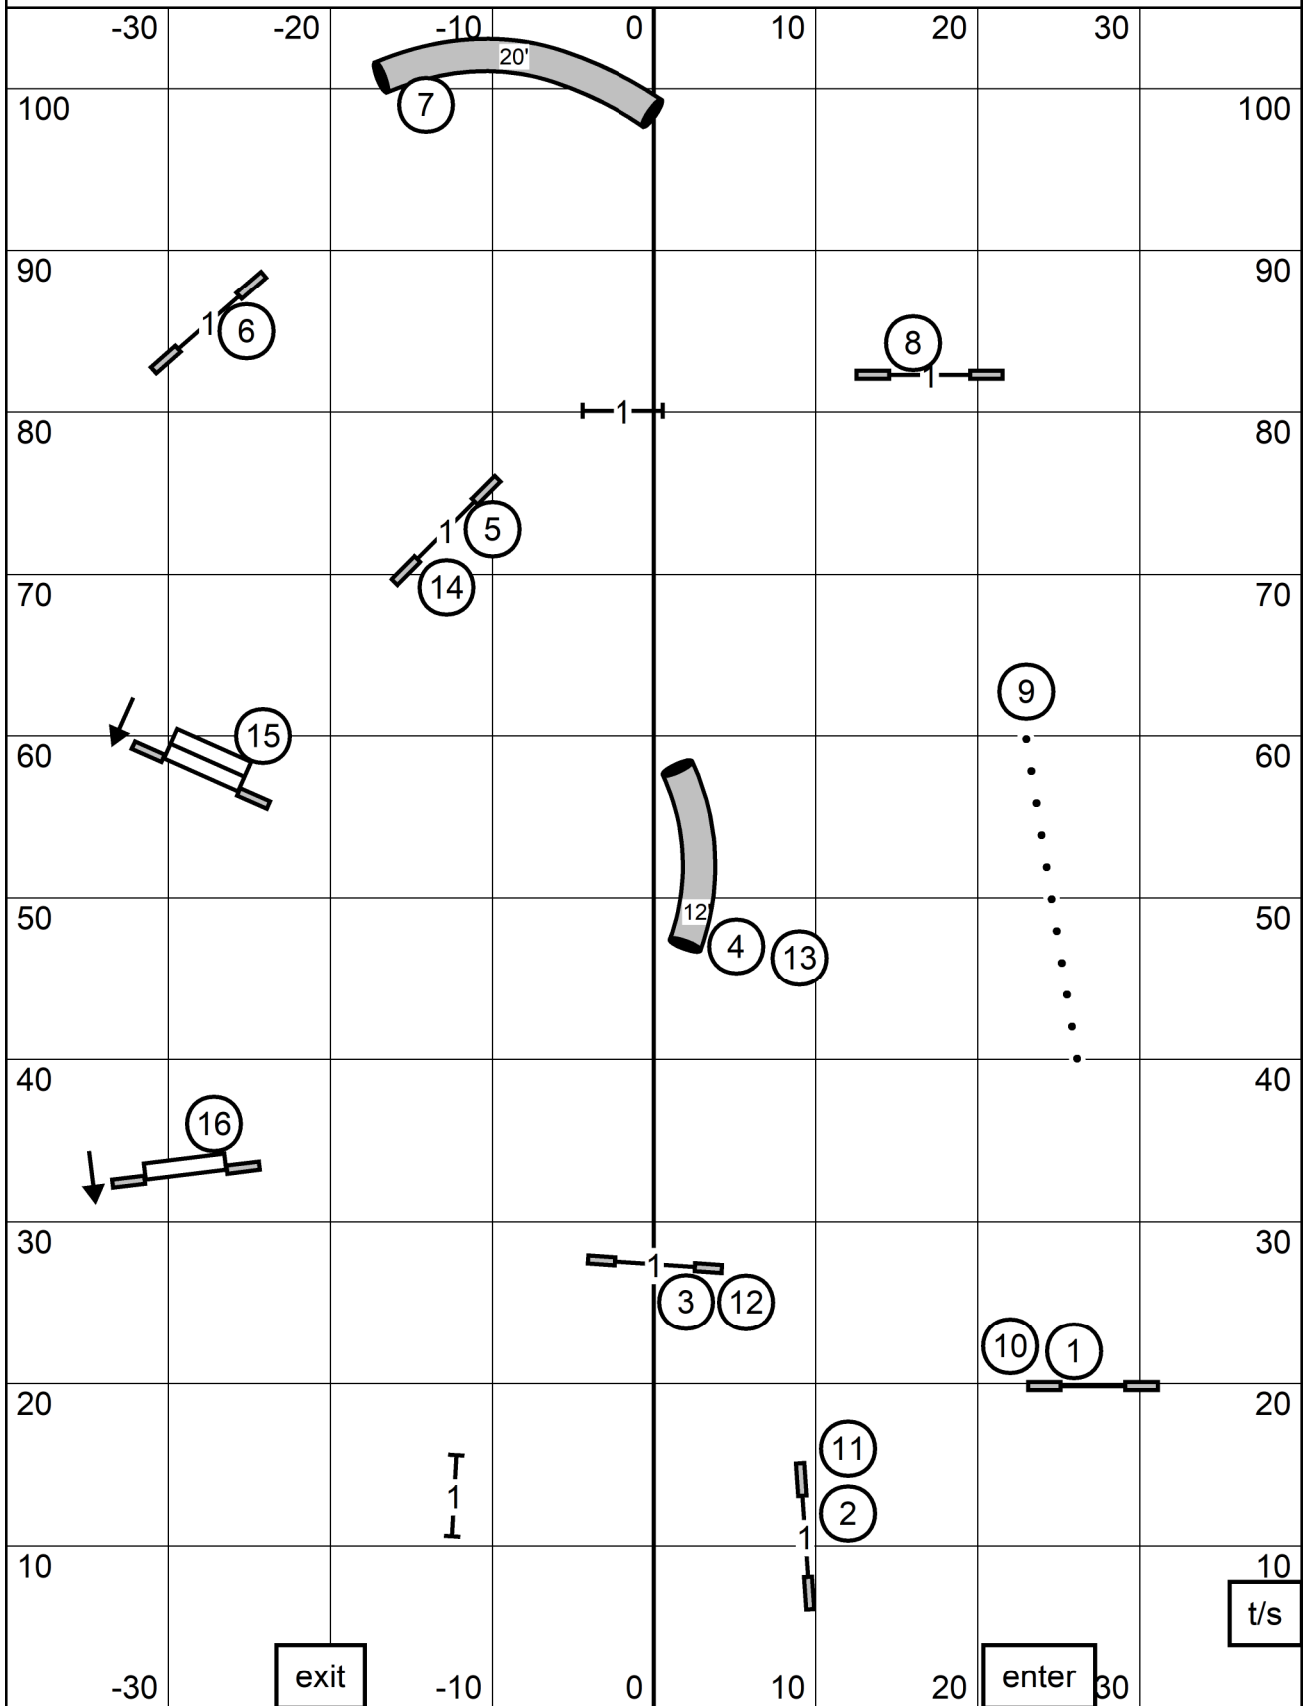

OPEN JUMPERS

Icelandic Sheepdog Association of America Open Jumpers
American K9 Country 80 x 105 Agility turf over rubber matting
Sunday April 28, 2024 Judge:Ginger Robertson