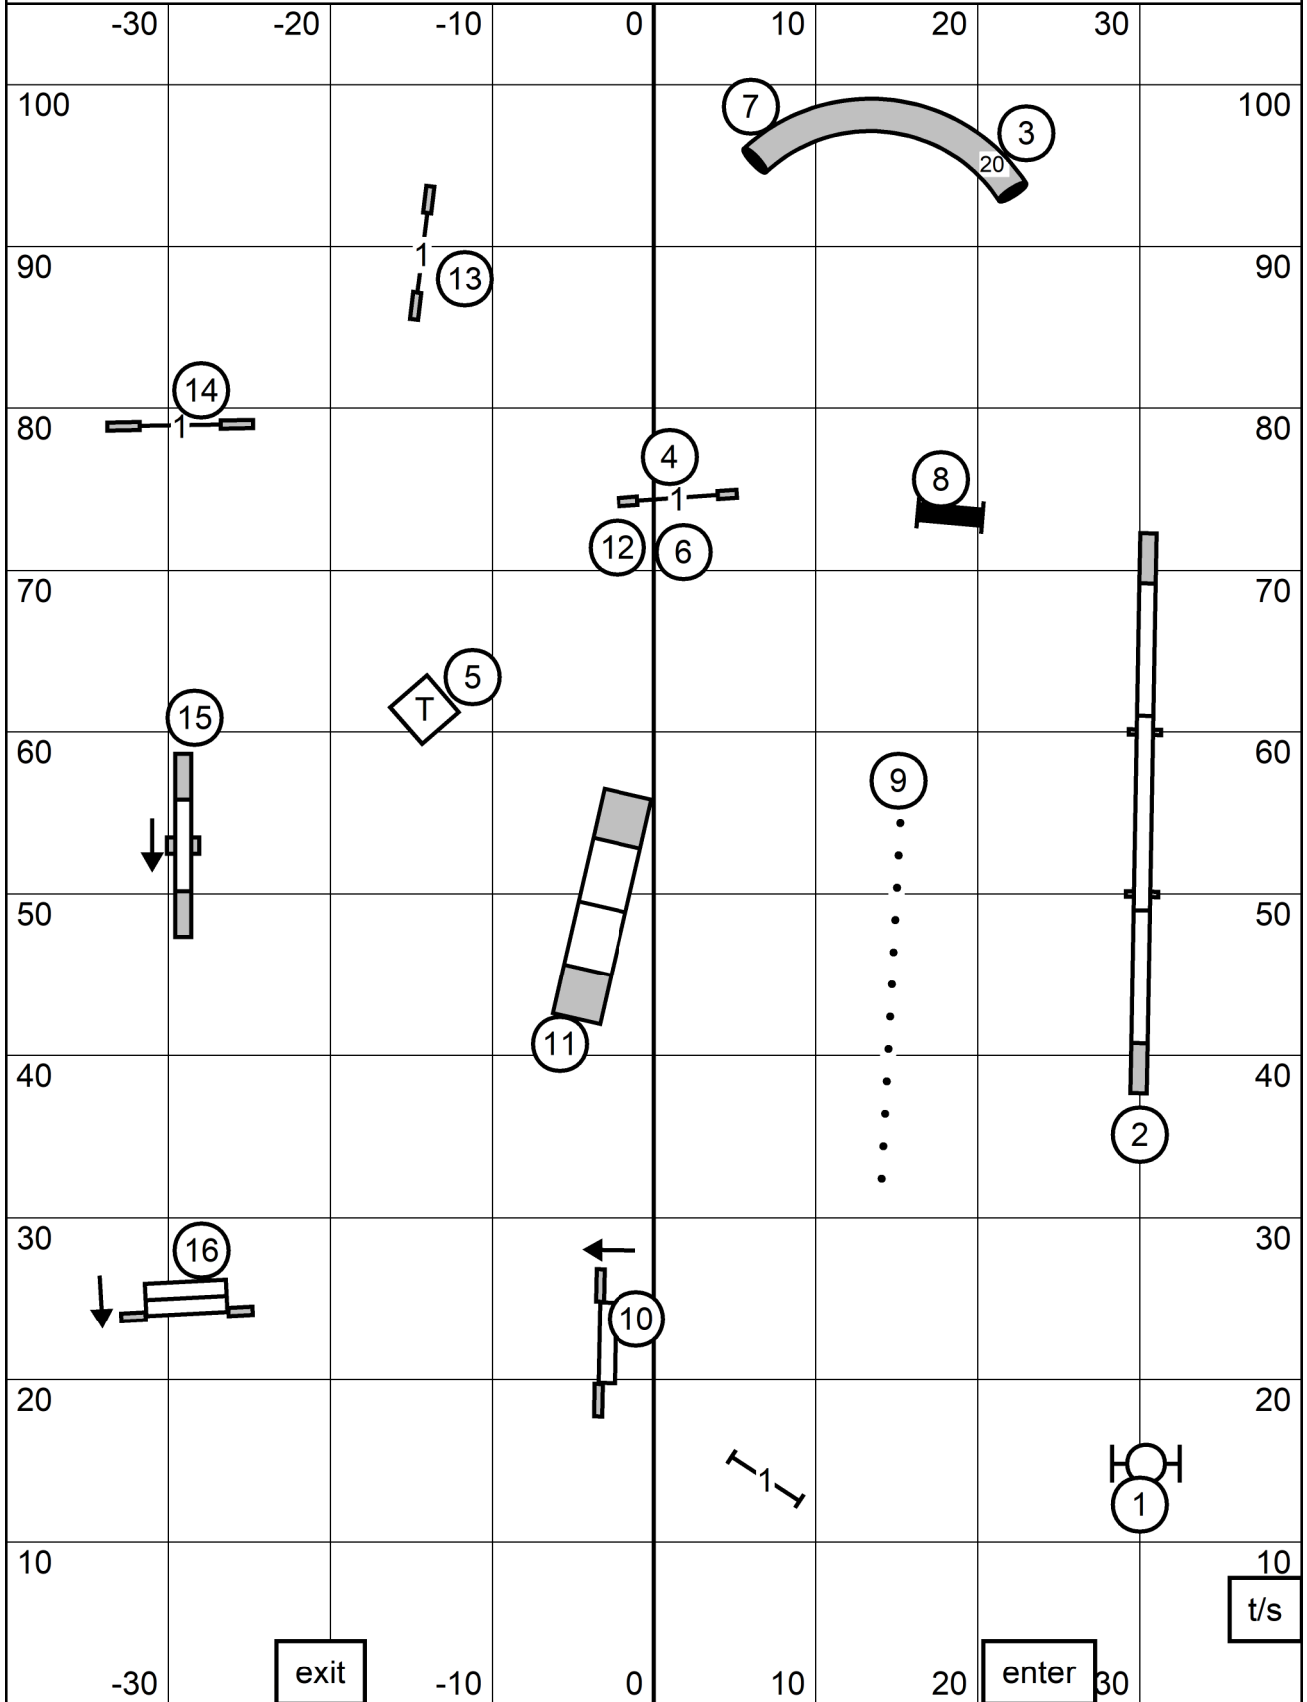

Icelandic Sheepdog Association of America T2B
 American K9 Country 80 x 105 Agility turf over rubber matting
 Sunday April 28, 2024 Judge:Ginger Robertson

PREMIER STANDARD

Icelandic Sheepdog Association of America Premier Standard
 American K9 Country 80 x 105 Agility turf over rubber matting
 Sunday April 28, 2024 Judge:Ginger Robertson

EXCELLENT / MASTER STANDARD

Icelandic Sheepdog Association of America Excellent / Master Standard
 American K9 Country 80 x 105 Agility turf over rubber matting
 Sunday April 28, 2024 Judge:Ginger Robertson

OPEN STANDARD

Icelandic Sheepdog Association of America Open Standard
American K9 Country 80 x 105 Agility turf over rubber matting
Sunday April 28, 2024 Judge:Ginger Robertson

NOVICE STANDARD

Icelandic Sheepdog Association of America Novice Standard
 American K9 Country 80 x 105 Agility turf over rubber matting
 Sunday April 28, 2024 Judge:Ginger Robertson