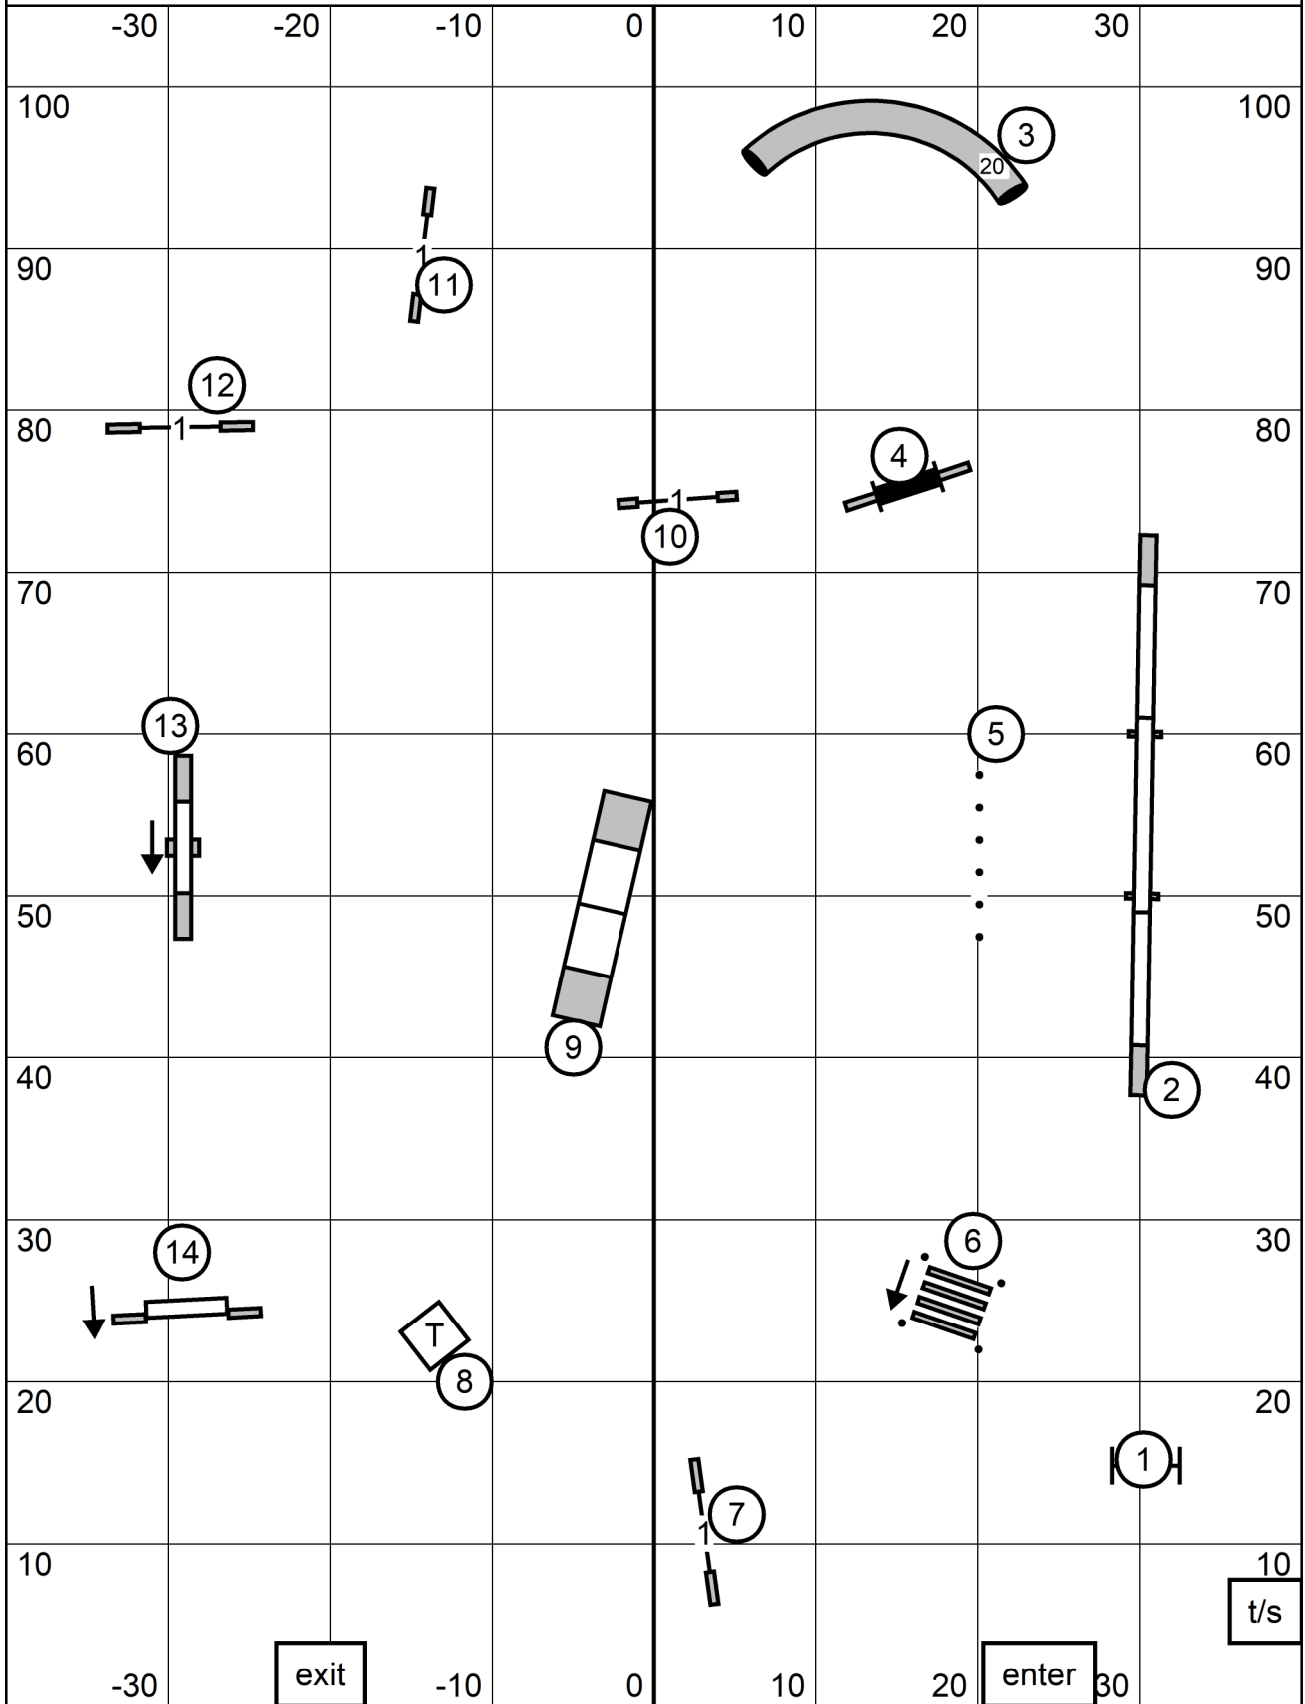

EXCELLENT / MASTER STANDARD

Icelandic Sheepdog Association of America Excellent / Master Standard
 American K9 Country 80 x 105 Agility turf over rubber matting
 Sunday April 28, 2024 Judge:Ginger Robertson

OPEN STANDARD

Icelandic Sheepdog Association of America Open Standard
American K9 Country 80 x 105 Agility turf over rubber matting
Sunday April 28, 2024 Judge:Ginger Robertson

NOVICE STANDARD

Icelandic Sheepdog Association of America Novice Standard
 American K9 Country 80 x 105 Agility turf over rubber matting
 Sunday April 28, 2024 Judge:Ginger Robertson