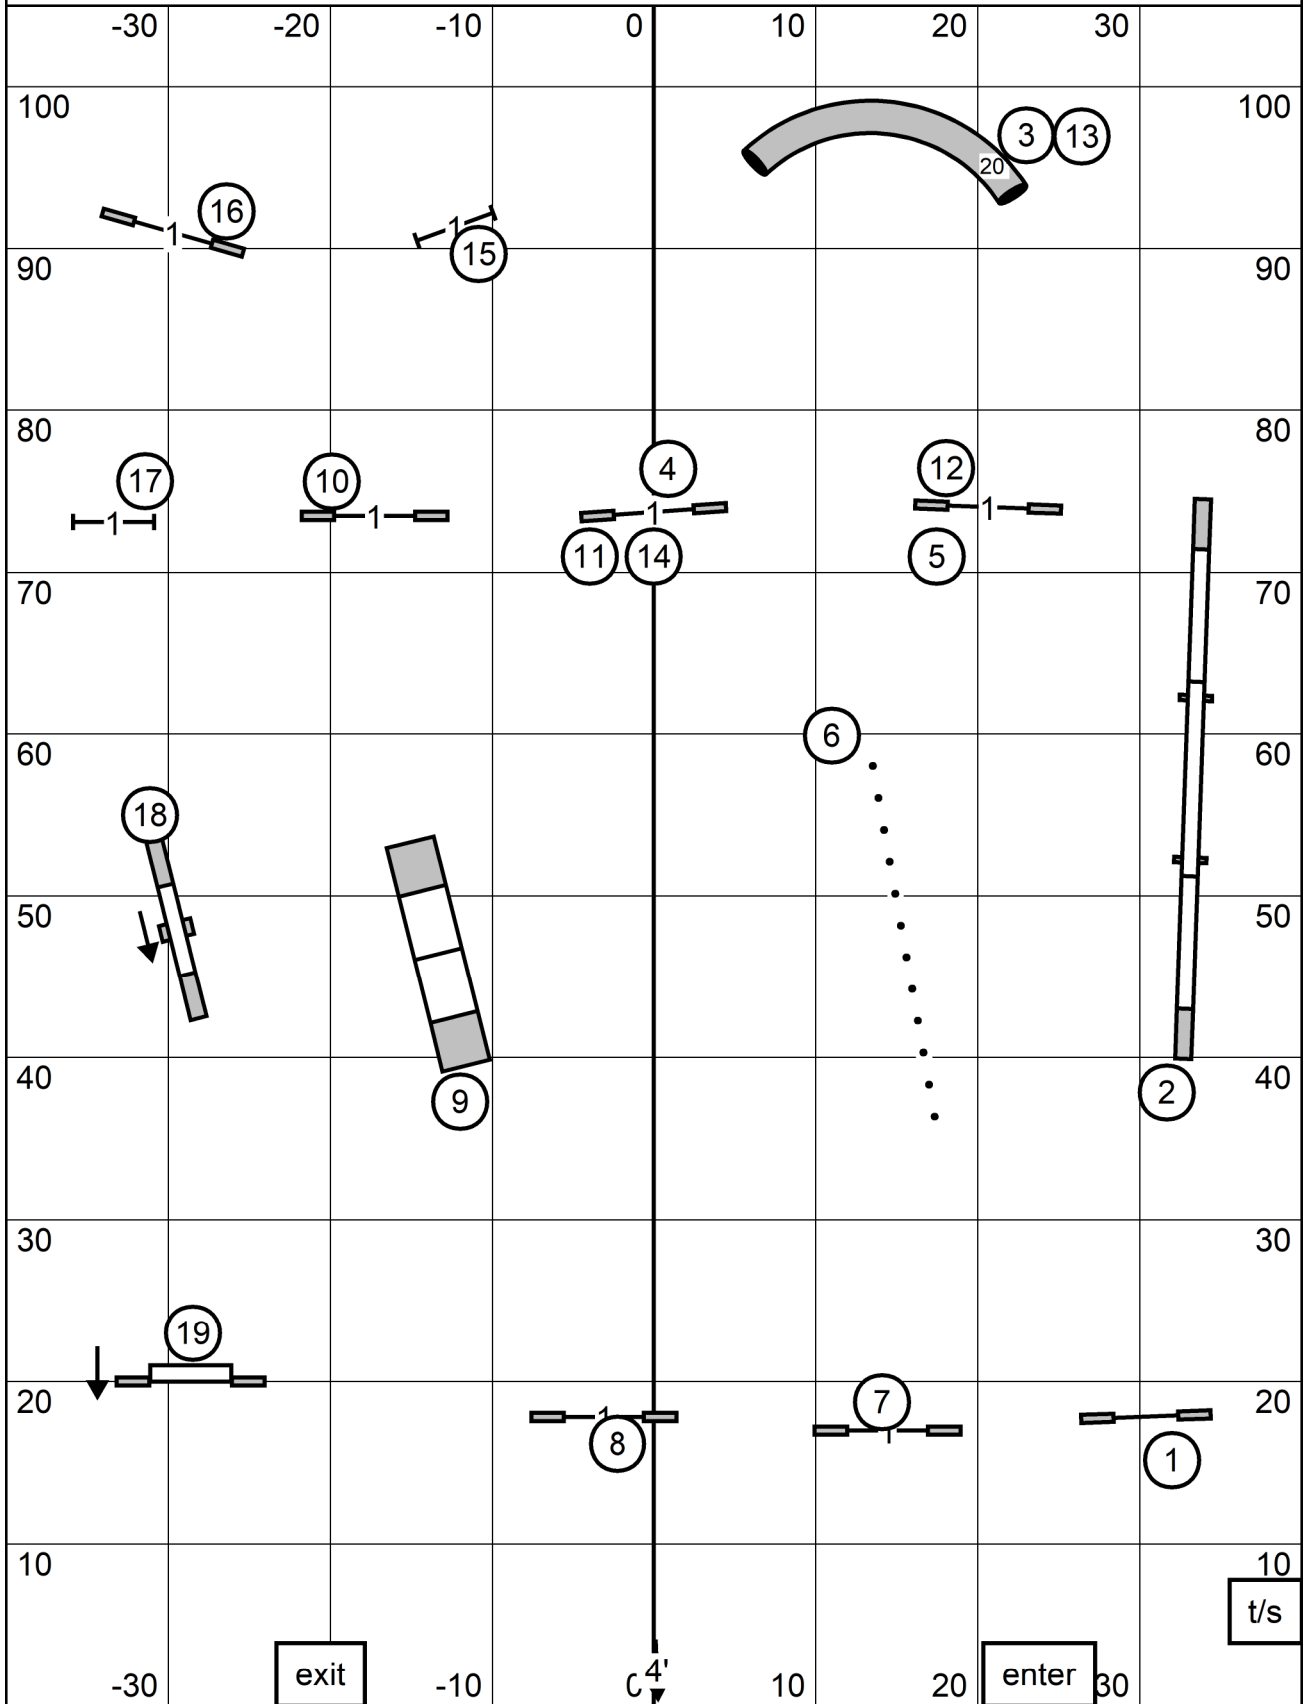

Icelandic Sheepdog Association of America T2B
 American K9 Country 80 x 105 Agility turf over rubber matting
 Sunday April 28, 2024 Judge:Ginger Robertson

PREMIER STANDARD

Icelandic Sheepdog Association of America Premier Standard
 American K9 Country 80 x 105 Agility turf over rubber matting
 Sunday April 28, 2024 Judge:Ginger Robertson

EXCELLENT / MASTER STANDARD

Icelandic Sheepdog Association of America Excellent / Master Standard
 American K9 Country 80 x 105 Agility turf over rubber matting
 Sunday April 28, 2024 Judge:Ginger Robertson

OPEN STANDARD

Icelandic Sheepdog Association of America Open Standard
American K9 Country 80 x 105 Agility turf over rubber matting
Sunday April 28, 2024 Judge:Ginger Robertson

NOVICE STANDARD

Icelandic Sheepdog Association of America Novice Standard
 American K9 Country 80 x 105 Agility turf over rubber matting
 Sunday April 28, 2024 Judge:Ginger Robertson