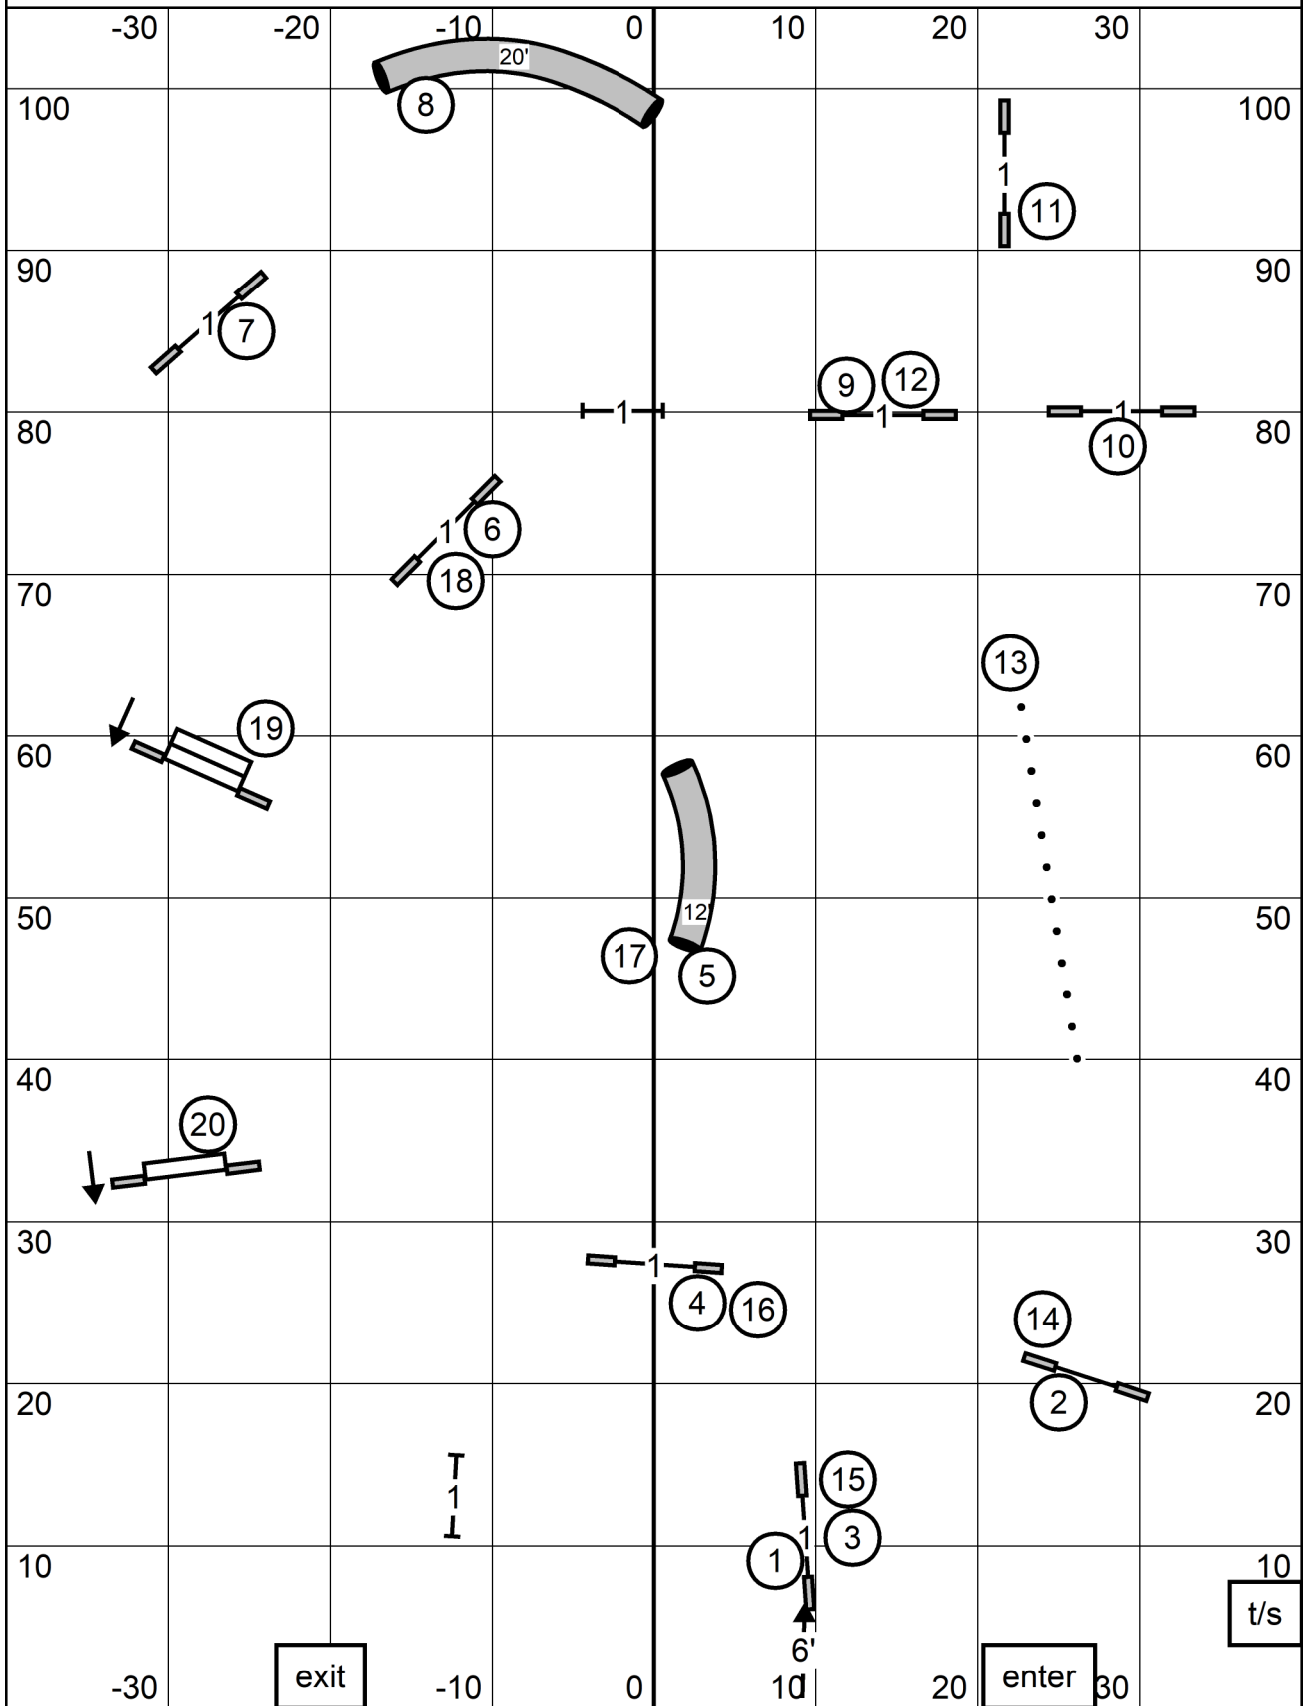

EXCELLENT / MASTER JUMPERS

Icelandic Sheepdog Association of America Excellent / Master Jumpers
American K9 Country 80 x 105 Agility turf over rubber matting
Sunday April 28, 2024 Judge:Ginger Robertson