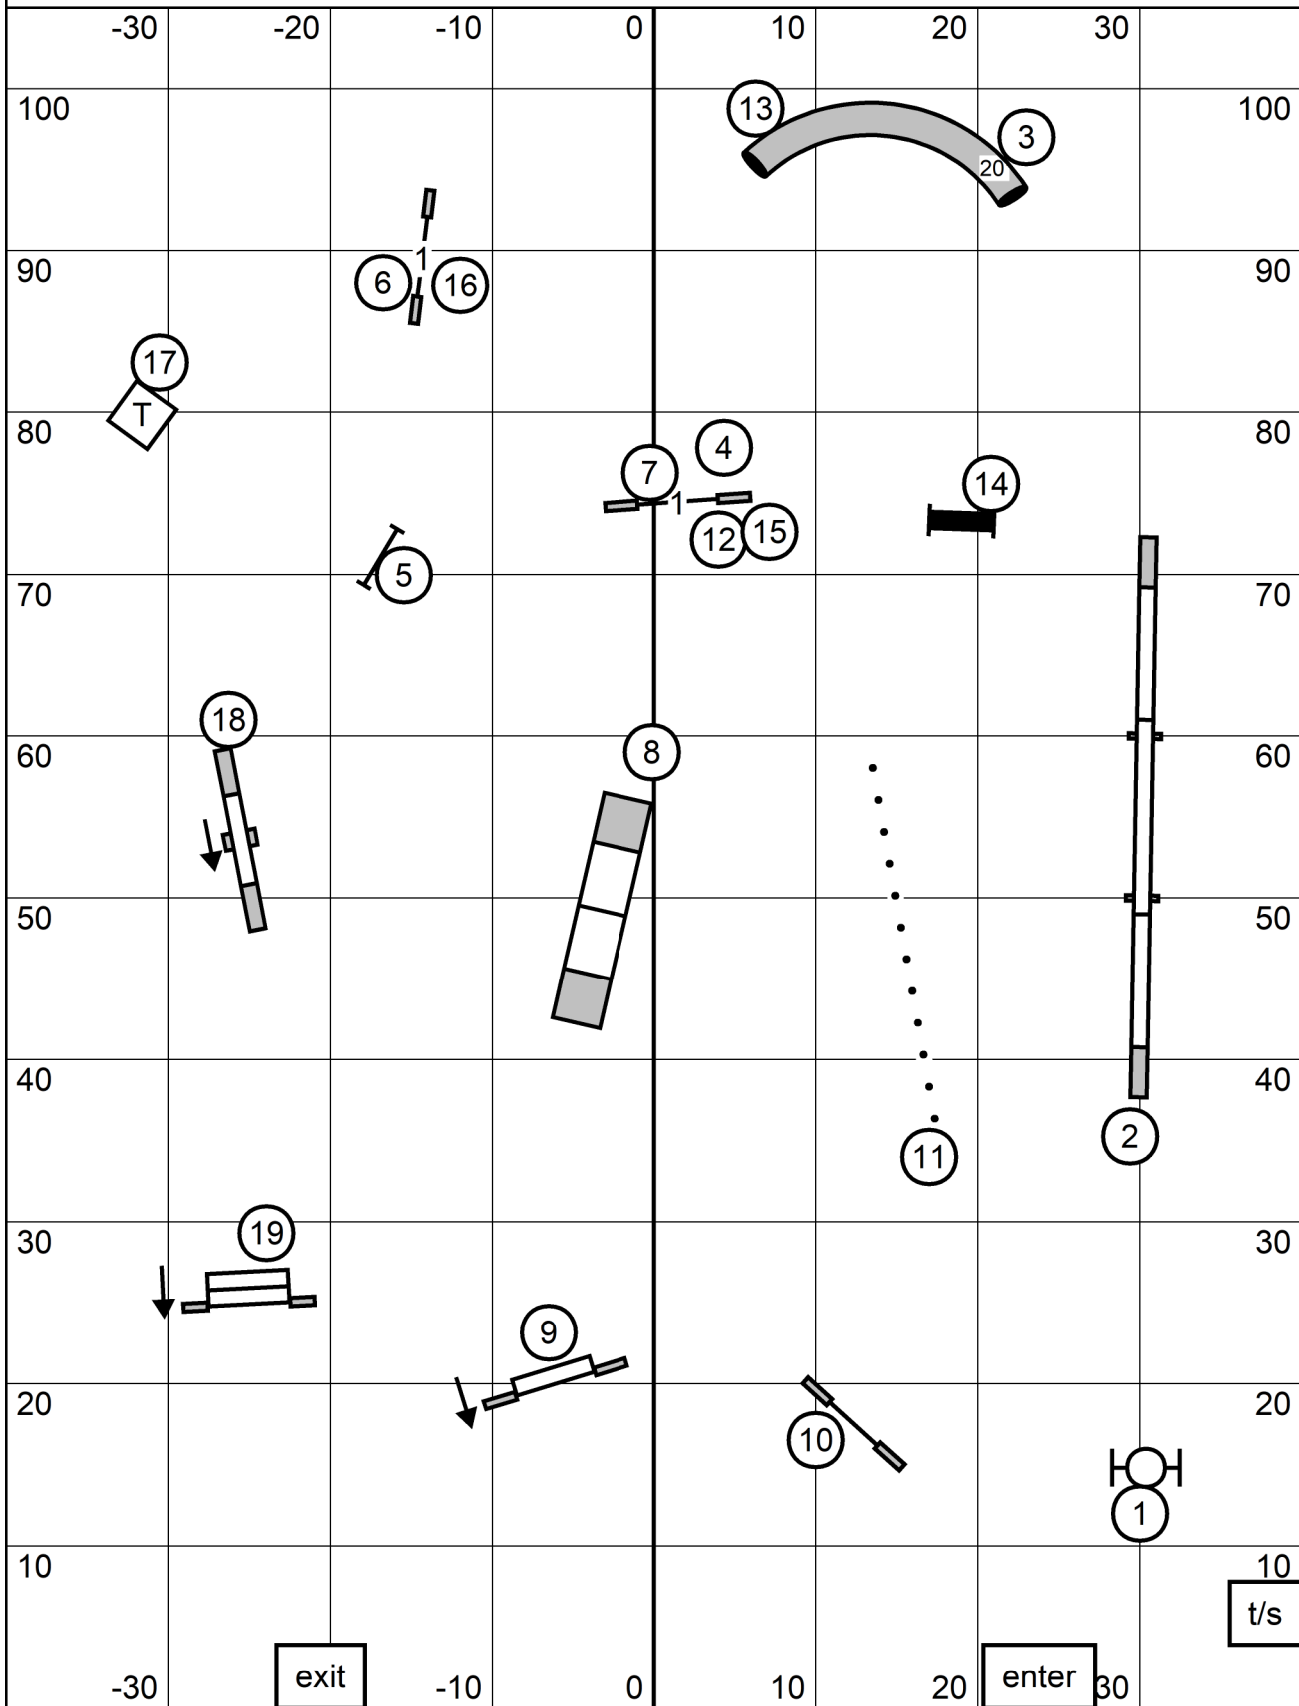

Icelandic Sheepdog Association of America T2B
 American K9 Country 80 x 105 Agility turf over rubber matting
 Sunday April 28, 2024 Judge:Ginger Robertson

PREMIER STANDARD

Icelandic Sheepdog Association of America Premier Standard
 American K9 Country 80 x 105 Agility turf over rubber matting
 Sunday April 28, 2024 Judge:Ginger Robertson

EXCELLENT / MASTER STANDARD

Icelandic Sheepdog Association of America Excellent / Master Standard
 American K9 Country 80 x 105 Agility turf over rubber matting
 Sunday April 28, 2024 Judge:Ginger Robertson

OPEN STANDARD

Icelandic Sheepdog Association of America Open Standard
American K9 Country 80 x 105 Agility turf over rubber matting
Sunday April 28, 2024 Judge:Ginger Robertson

NOVICE STANDARD

Icelandic Sheepdog Association of America Novice Standard
 American K9 Country 80 x 105 Agility turf over rubber matting
 Sunday April 28, 2024 Judge:Ginger Robertson

EXCELLENT / MASTER JUMPERS

Icelandic Sheepdog Association of America Excellent / Master Jumpers
 American K9 Country 80 x 105 Agility turf over rubber matting
 Sunday April 28, 2024 Judge:Ginger Robertson