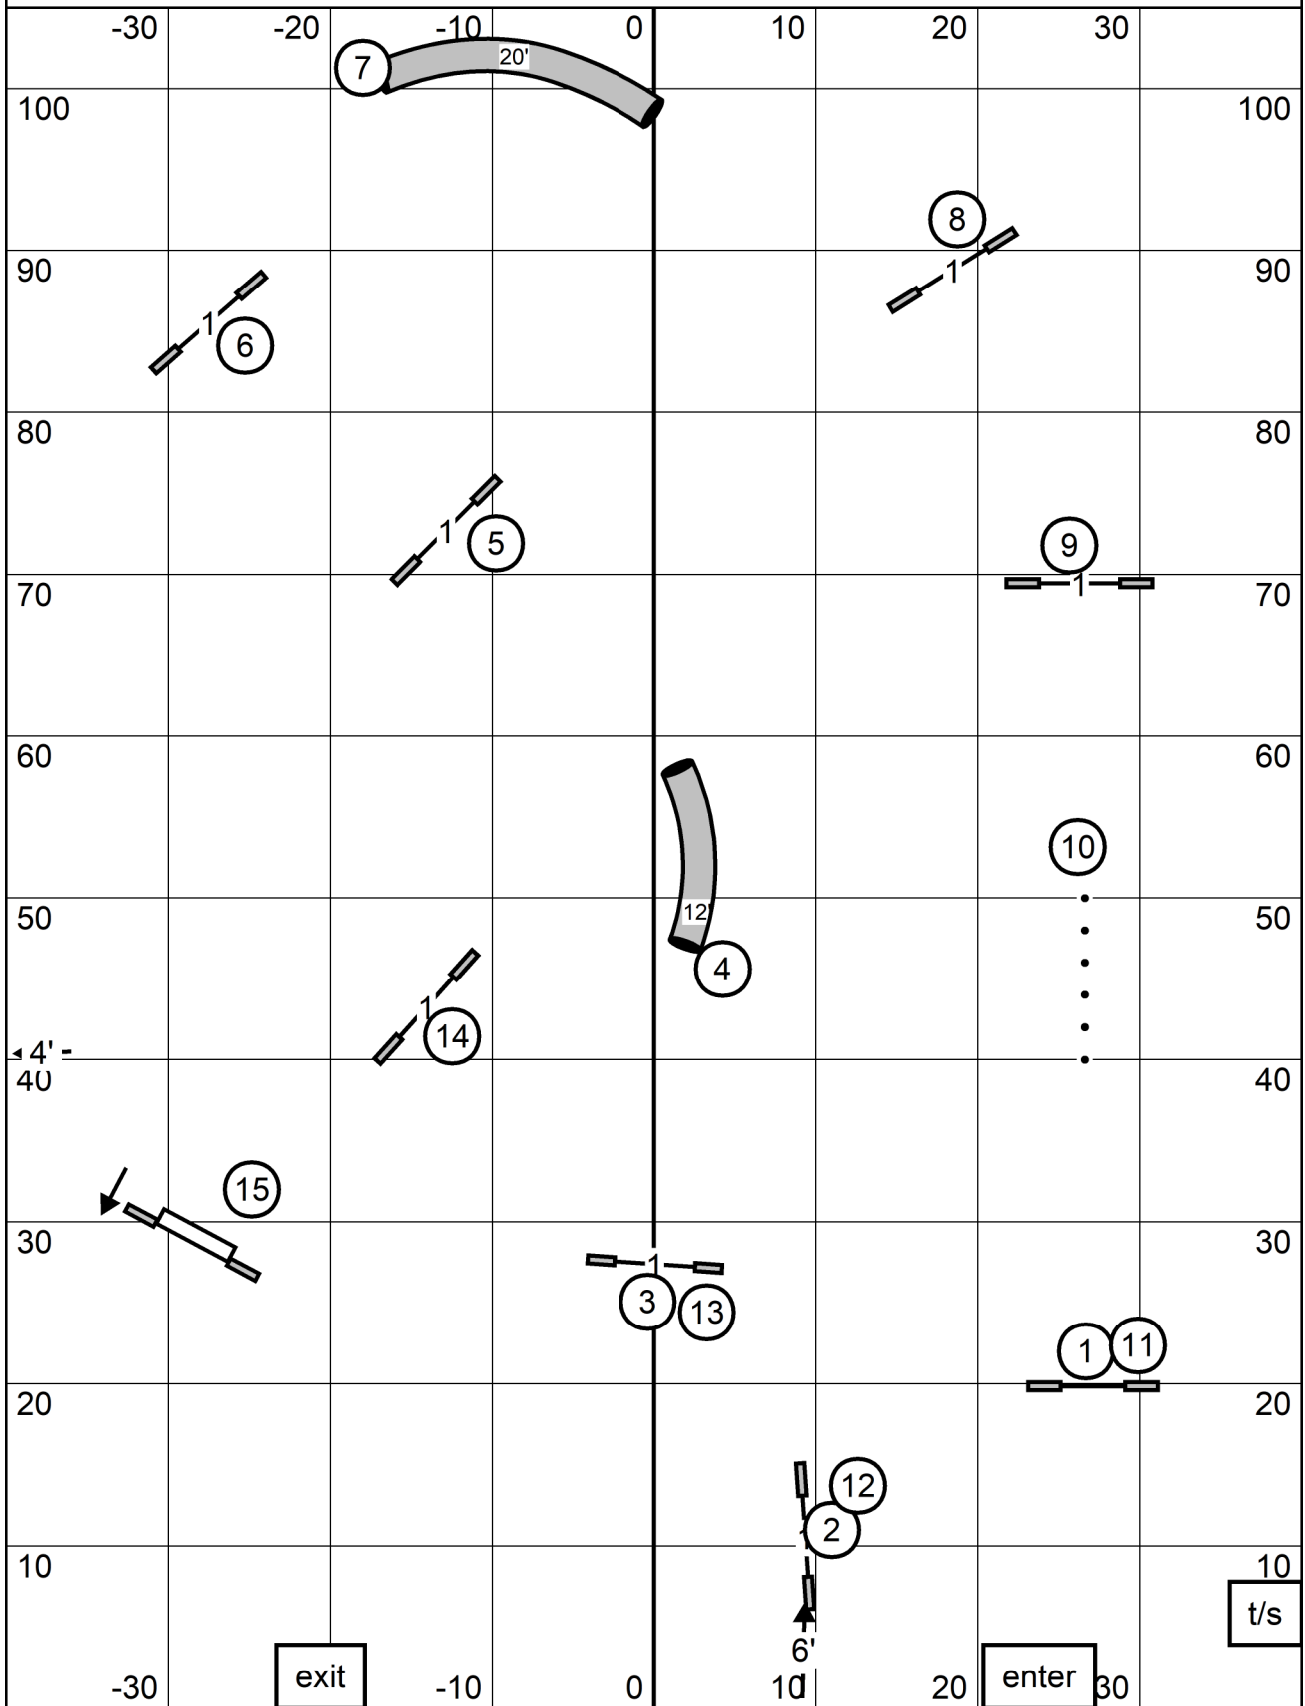

NOVICE JUMPERS

Icelandic Sheepdog Association of America Novice Jumpers
American K9 Country 80 x 105 Agility turf over rubber matting
Sunday April 28, 2024 Judge: Ginger Robertson