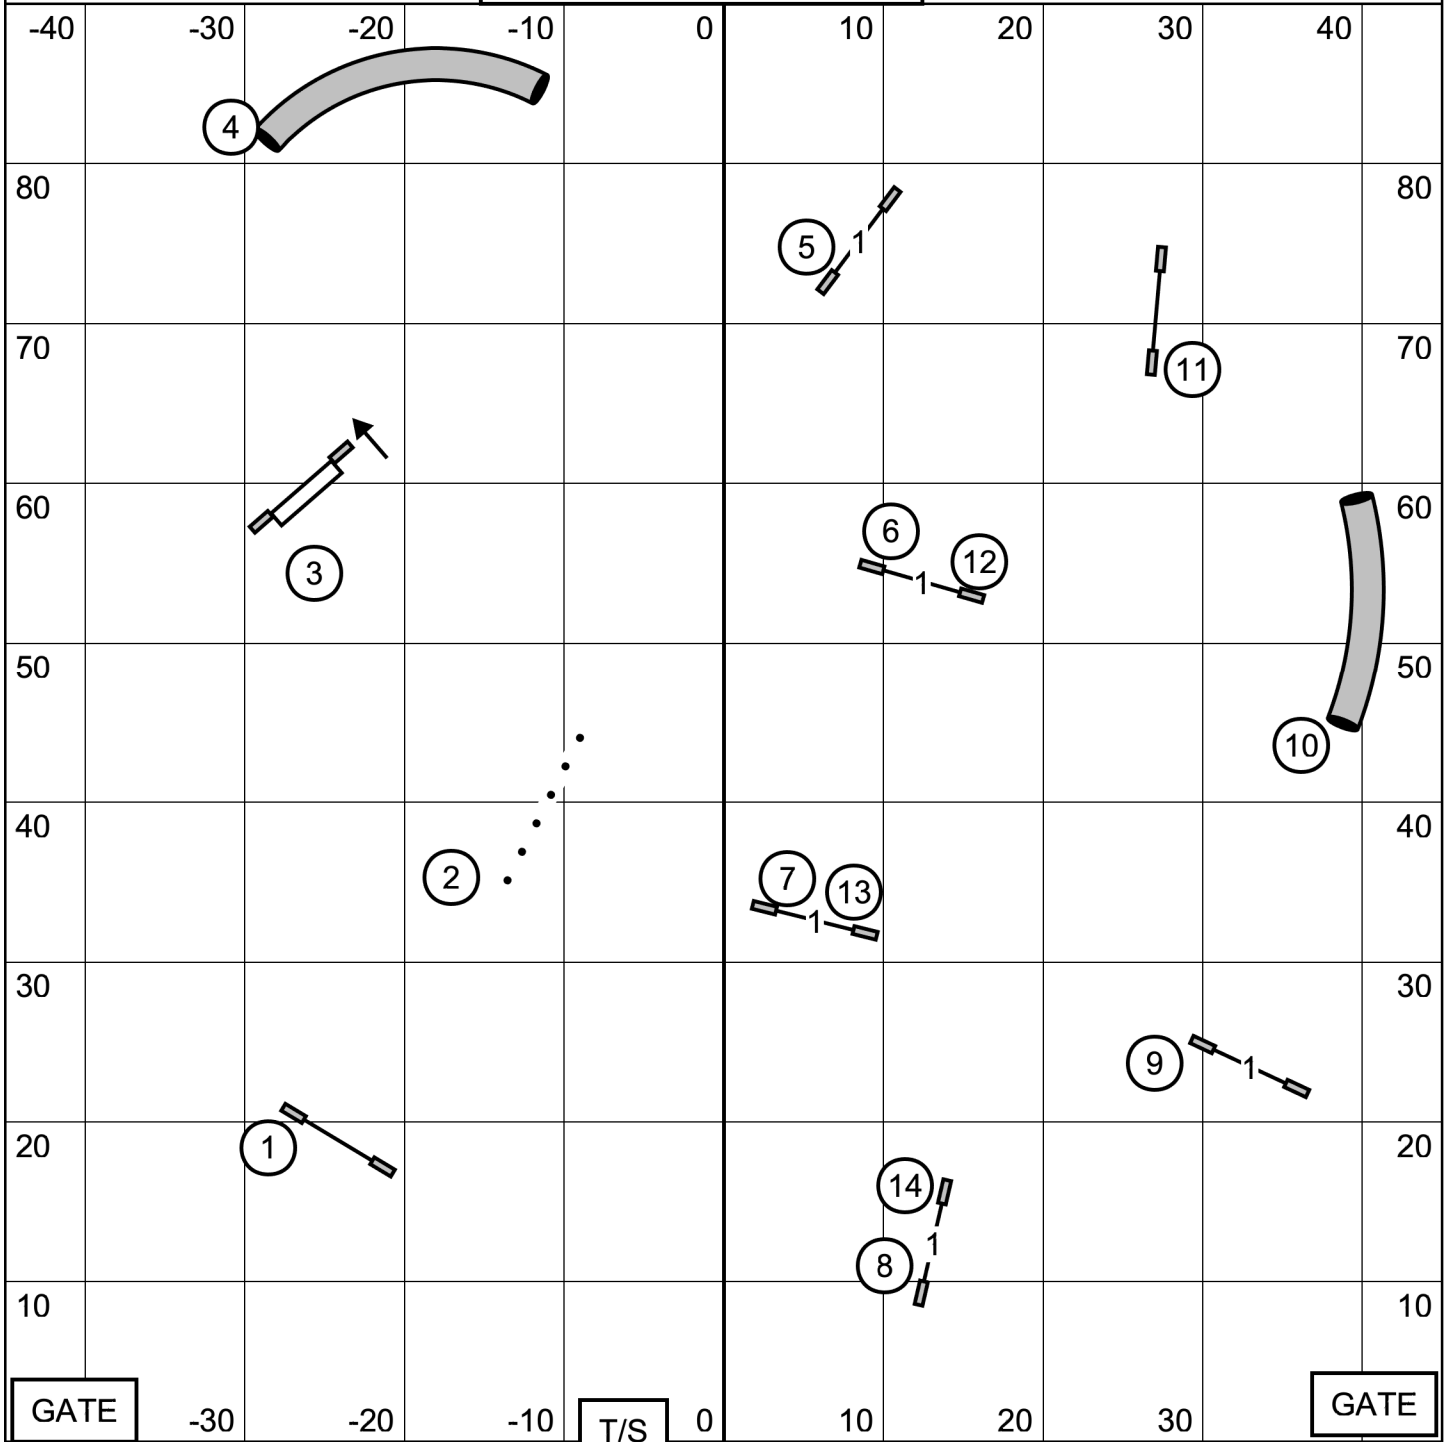

NOVICE JWW
Talcott Mountain Agility Club
Tolland, CT
Saturday, May 4, 2024
Surface - Indoors on Turf
Judge - Michelle Persian