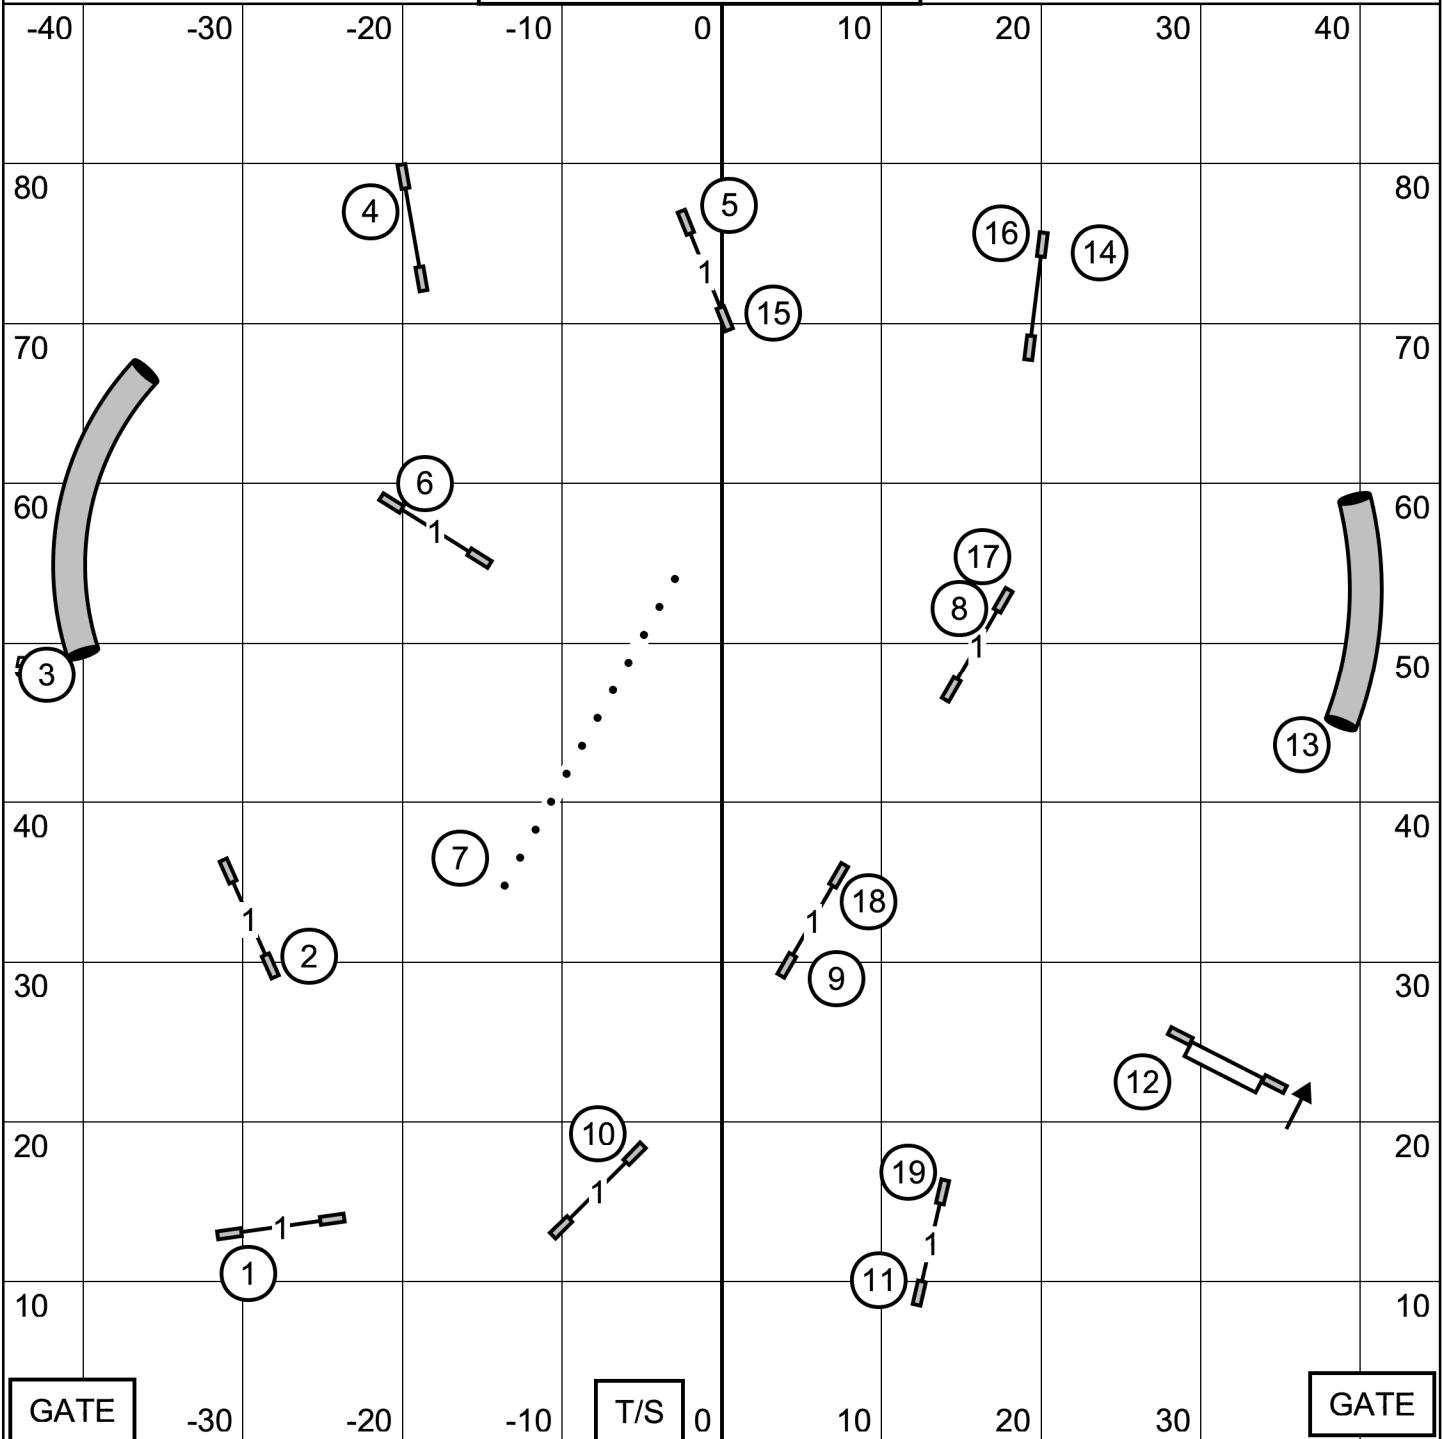

PREMIER JWW
Talcott Mountain Agility Club
Tolland, CT
Saturday, May 4, 2024
Surface - Indoors on Turf
Judge - Michelle Persian