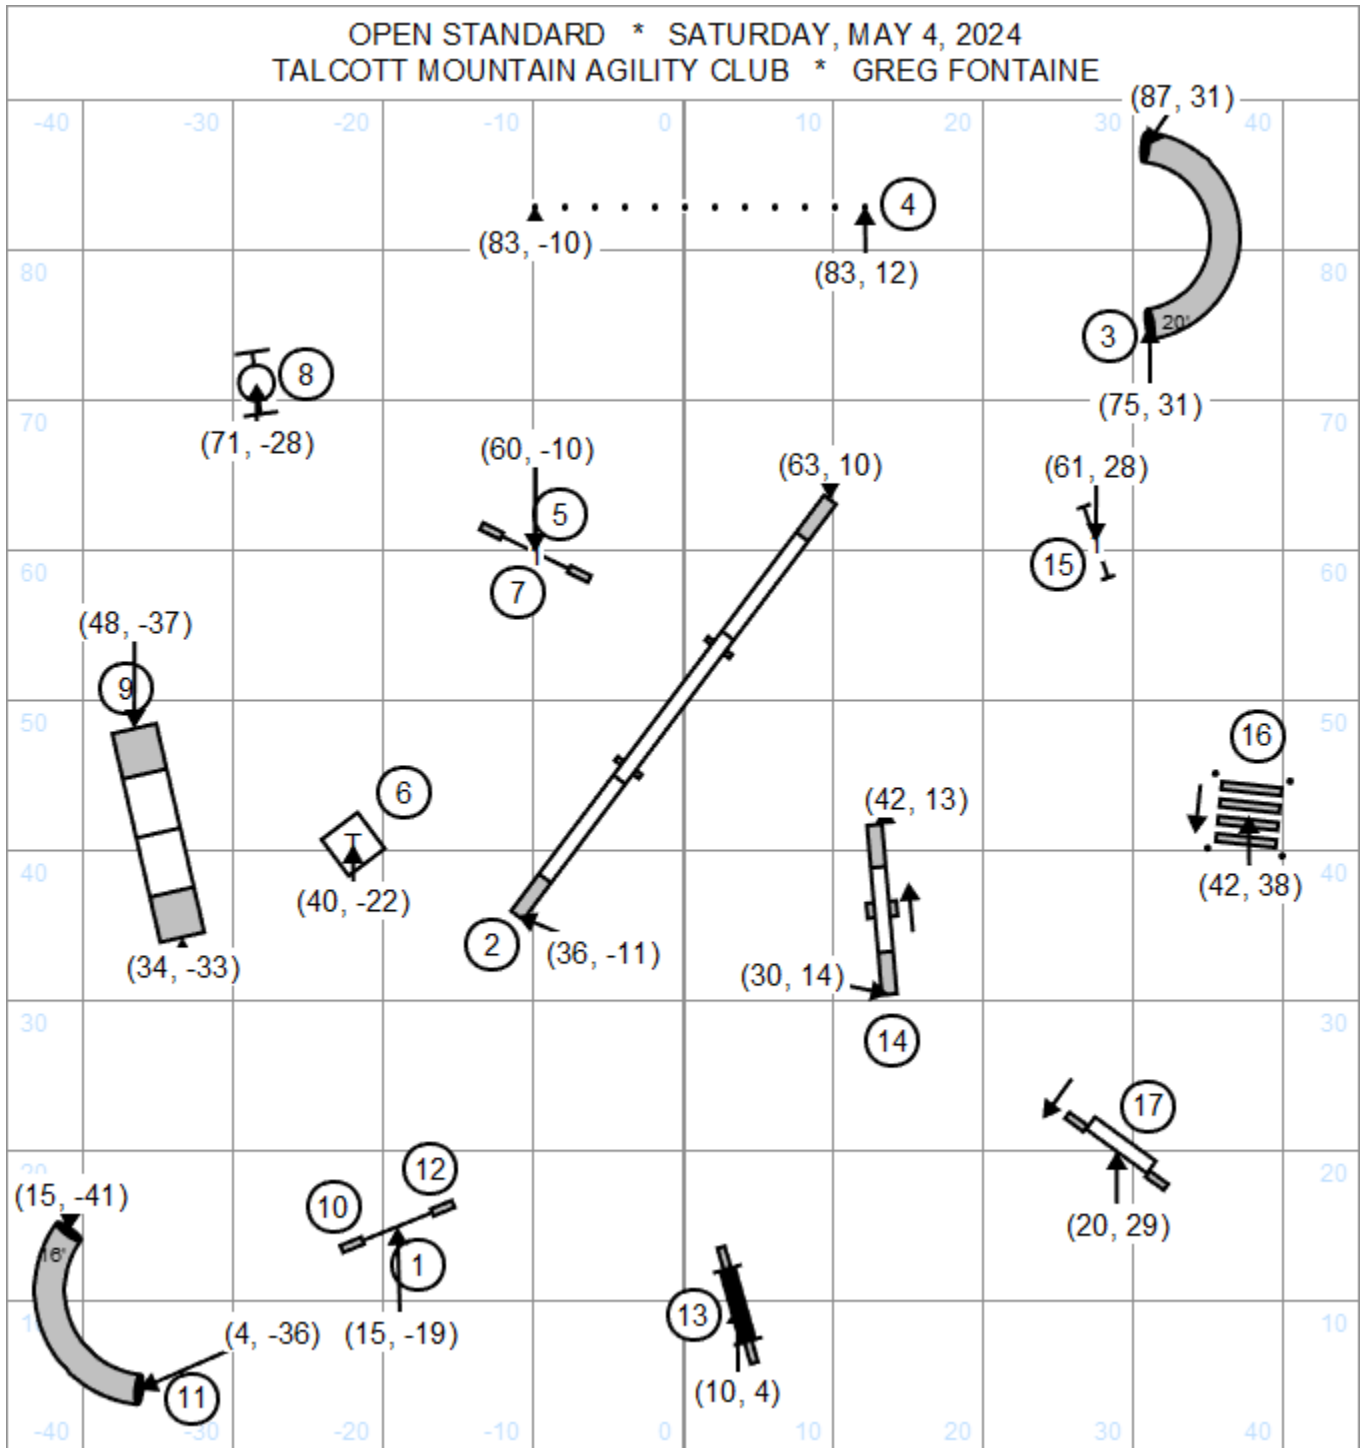

OPEN STANDARD * SATURDAY, MAY 4, 2024
TALCOTT MOUNTAIN AGILITY CLUB * GREG FONTAINE