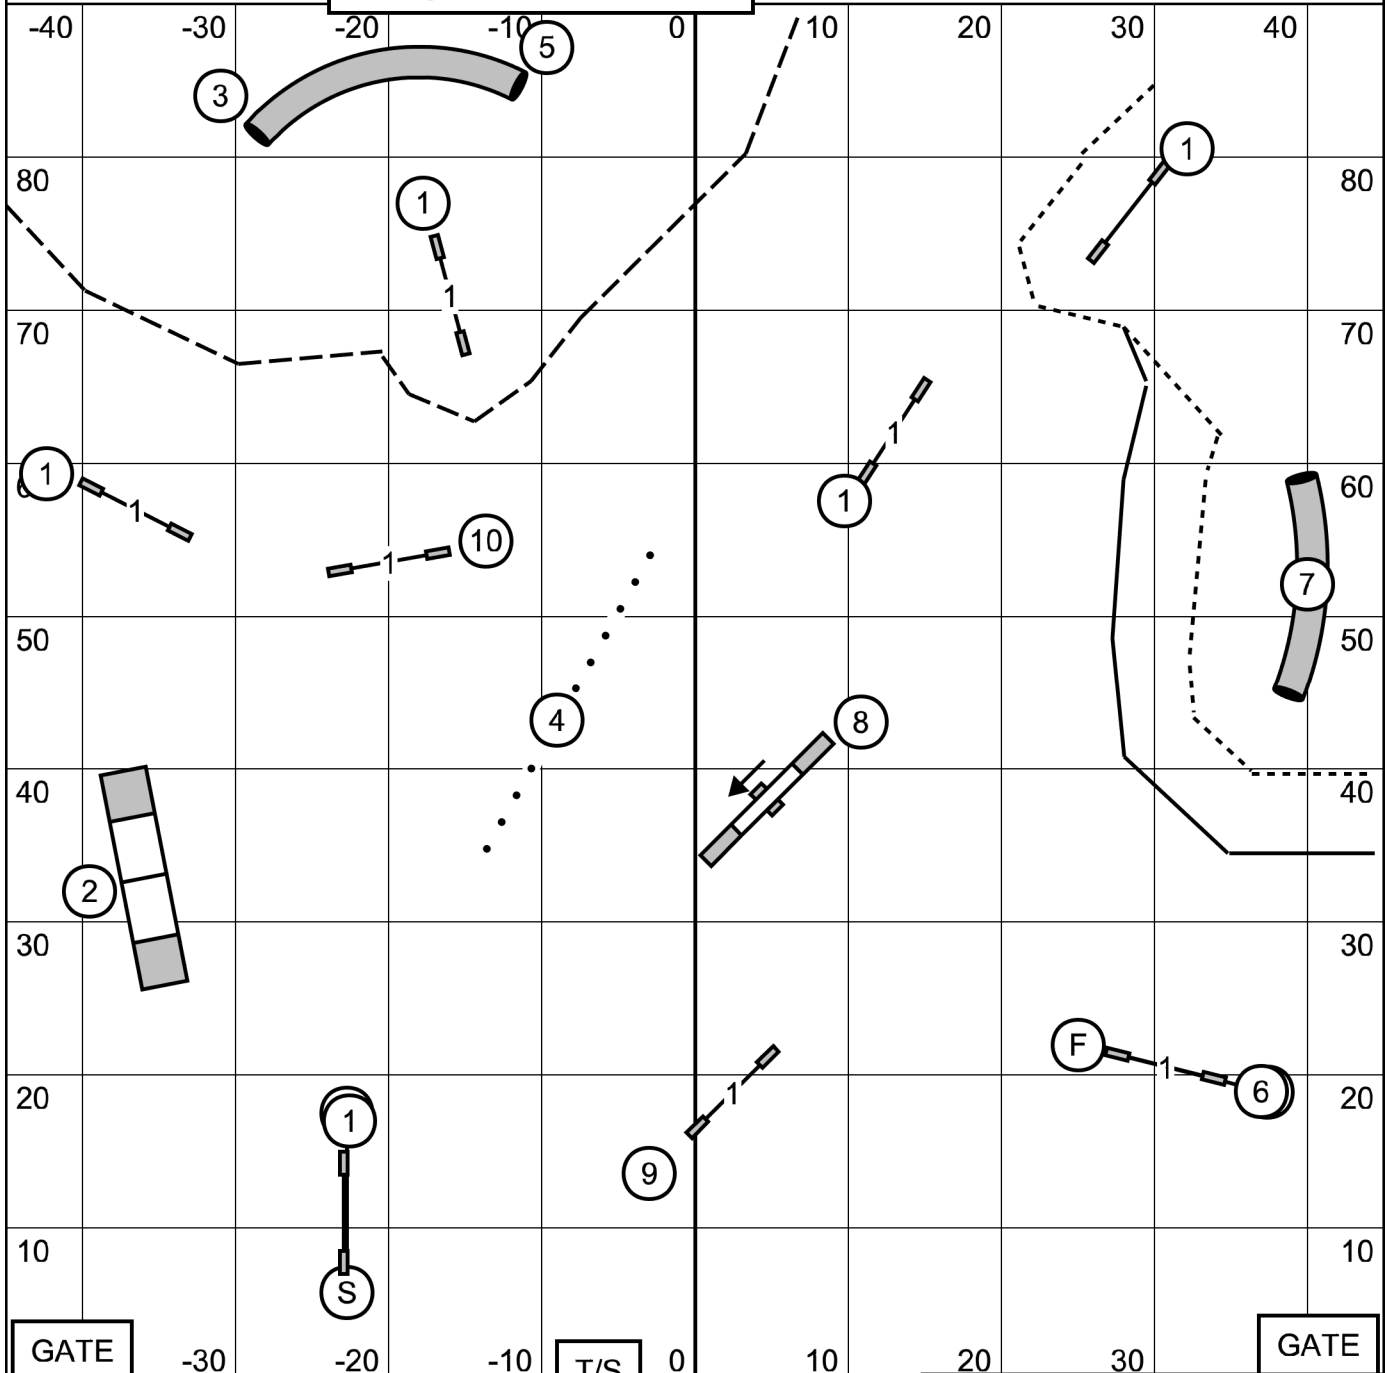

COMBINED FAST

Talcott Mountain Agility Club
Tolland, CT
Saturday, May 4, 2024
Surface - Indoors on Turf
Judge - Michelle Persian

GATE -30 -20 -10 T/S 0 10 20 30 **GATE**

Novice = 50 pts. needed to qualify
1-7 or 7-1
Dotted Line

Open = 55 pts. needed to qualify
1-7 or 7-1
Dotted to Solid Line

EX/MASTER = 60 pts. need to qualify
3-1-5 in flow
Dashed Line

Start and Finish are Bi-Directional

OPEN JWW
 Talcott Mountain Agility Club
 Tolland, CT
 Saturday, May 4, 2024
 Surface - Indoors on Turf
 Judge - Michelle Persian

NOVICE JWW
 Talcott Mountain Agility Club
 Tolland, CT
 Saturday, May 4, 2024
 Surface - Indoors on Turf
 Judge - Michelle Persian

EXCELLENT/MASTER JWW

Talcott Mountain Agility Club

Tolland, CT

Saturday, May 4, 2024