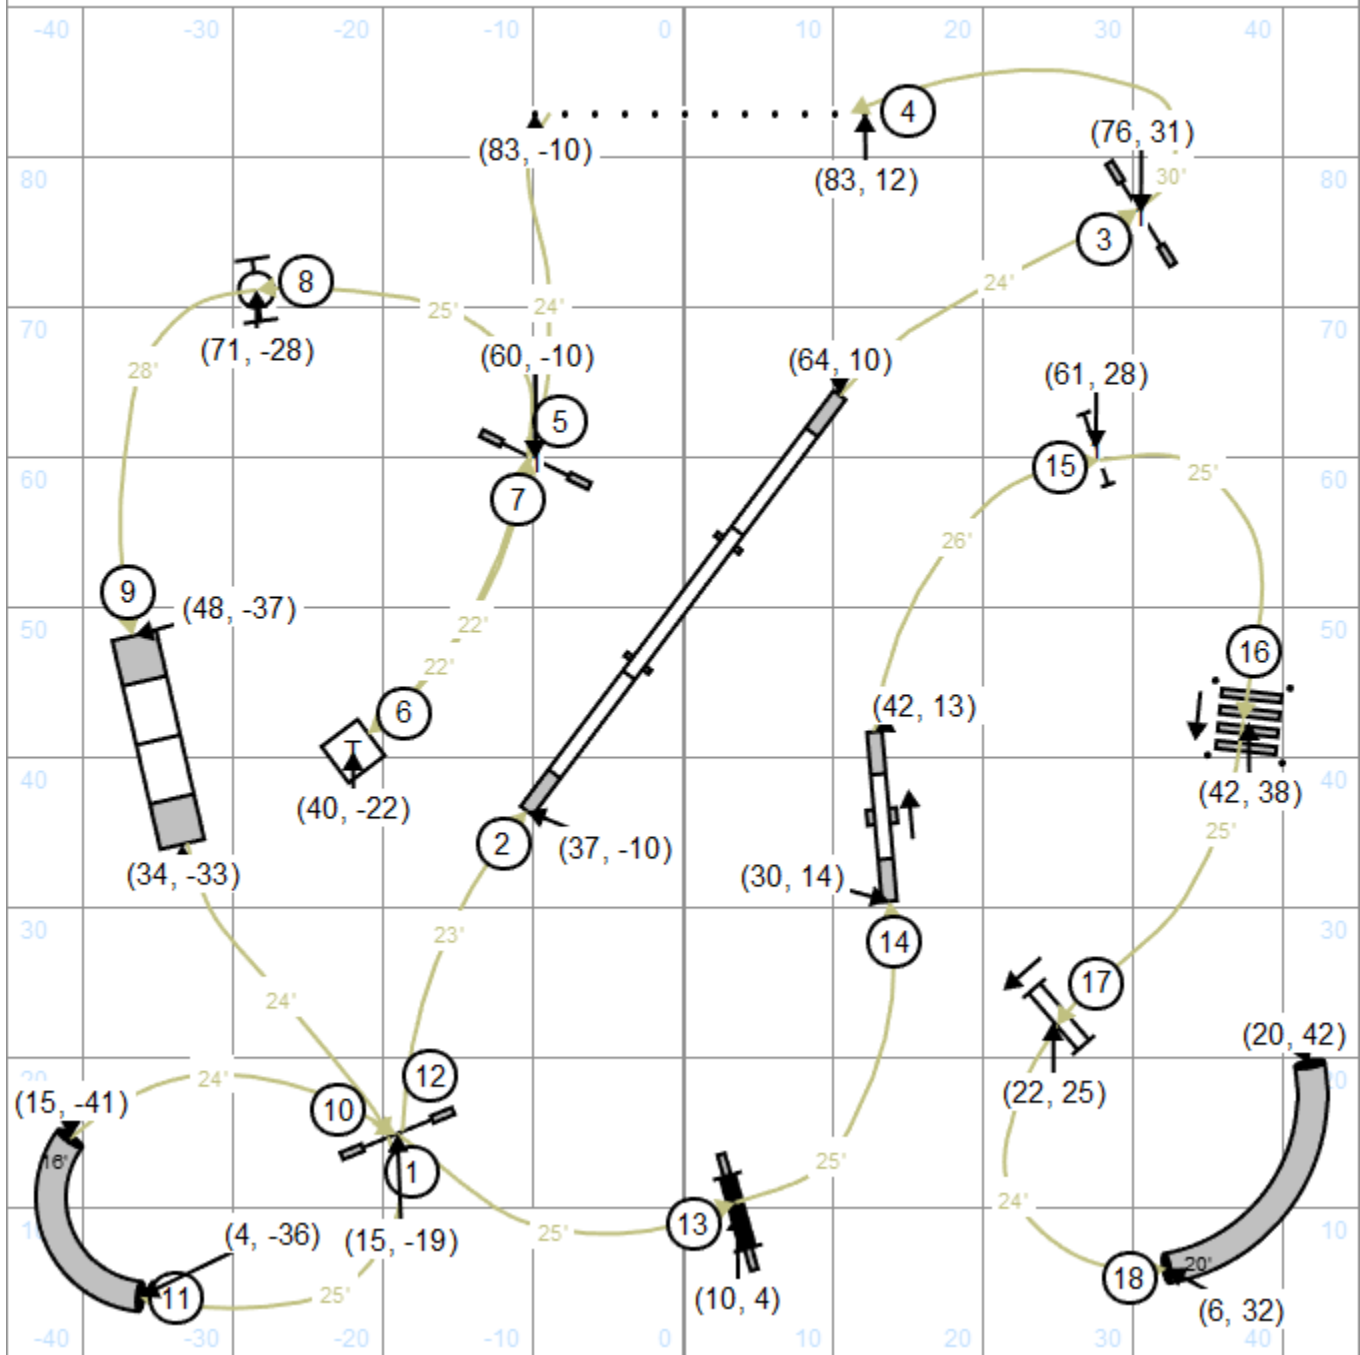

MASTER / EXCELLENT STANDARD * SATURDAY, MAY 4, 2024
TALCOTT MOUNTAIN AGILITY CLUB * GREG FONTAINE