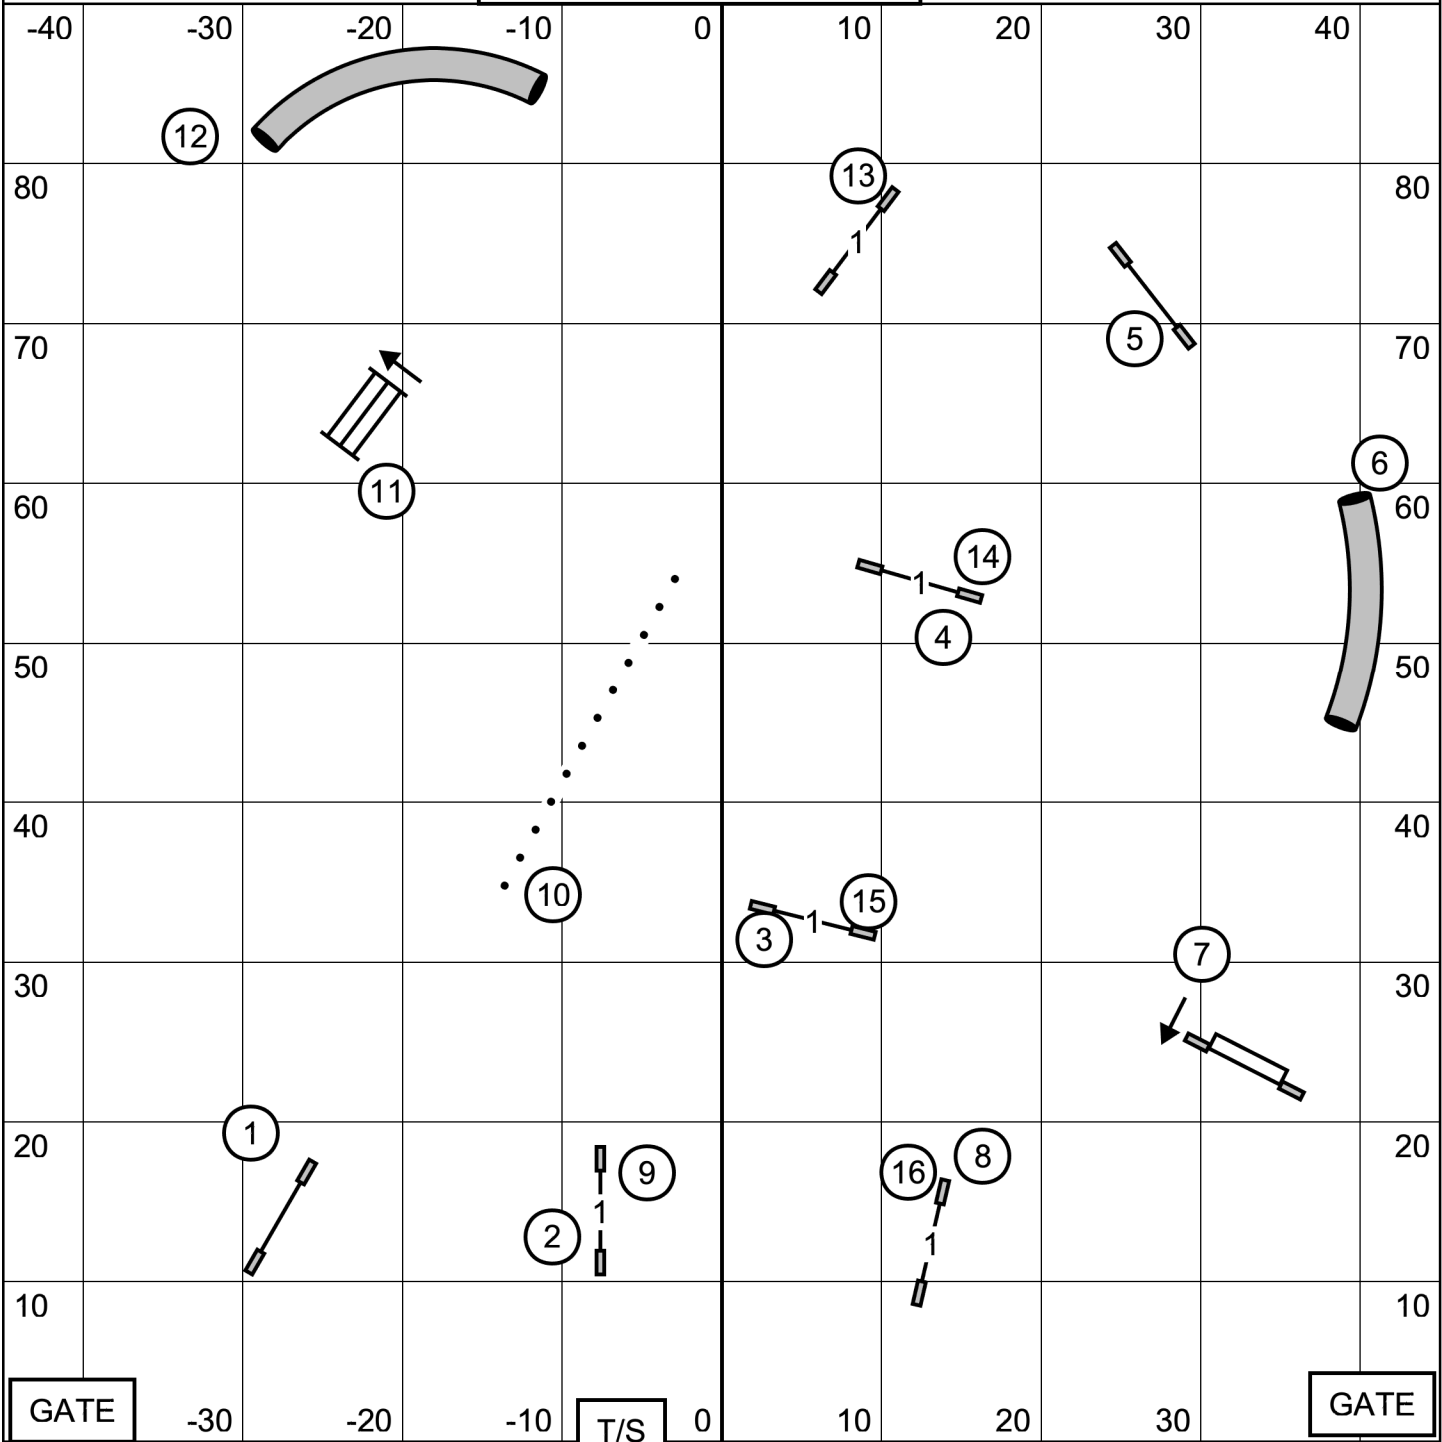

COMBINED FAST

Talcott Mountain Agility Club
Tolland, CT
Saturday, May 4, 2024
Surface - Indoors on Turf
Judge - Michelle Persian

GATE -30 -20 -10 T/S 0 10 20 30 **GATE**

Novice = 50 pts. needed to qualify
1-7 or 7-1
Dotted Line

Open = 55 pts. needed to qualify
1-7 or 7-1
Dotted to Solid Line

EX/MASTER = 60 pts. need to qualify
3-1-5 in flow
Dashed Line

Start and Finish are Bi-Directional

OPEN JWW
 Talcott Mountain Agility Club
 Tolland, CT
 Saturday, May 4, 2024
 Surface - Indoors on Turf
 Judge - Michelle Persian

NOVICE JWW
 Talcott Mountain Agility Club
 Tolland, CT
 Saturday, May 4, 2024
 Surface - Indoors on Turf
 Judge - Michelle Persian

EXCELLENT/MASTER JWW

Talcott Mountain Agility Club

Tolland, CT

Saturday, May 4, 2024