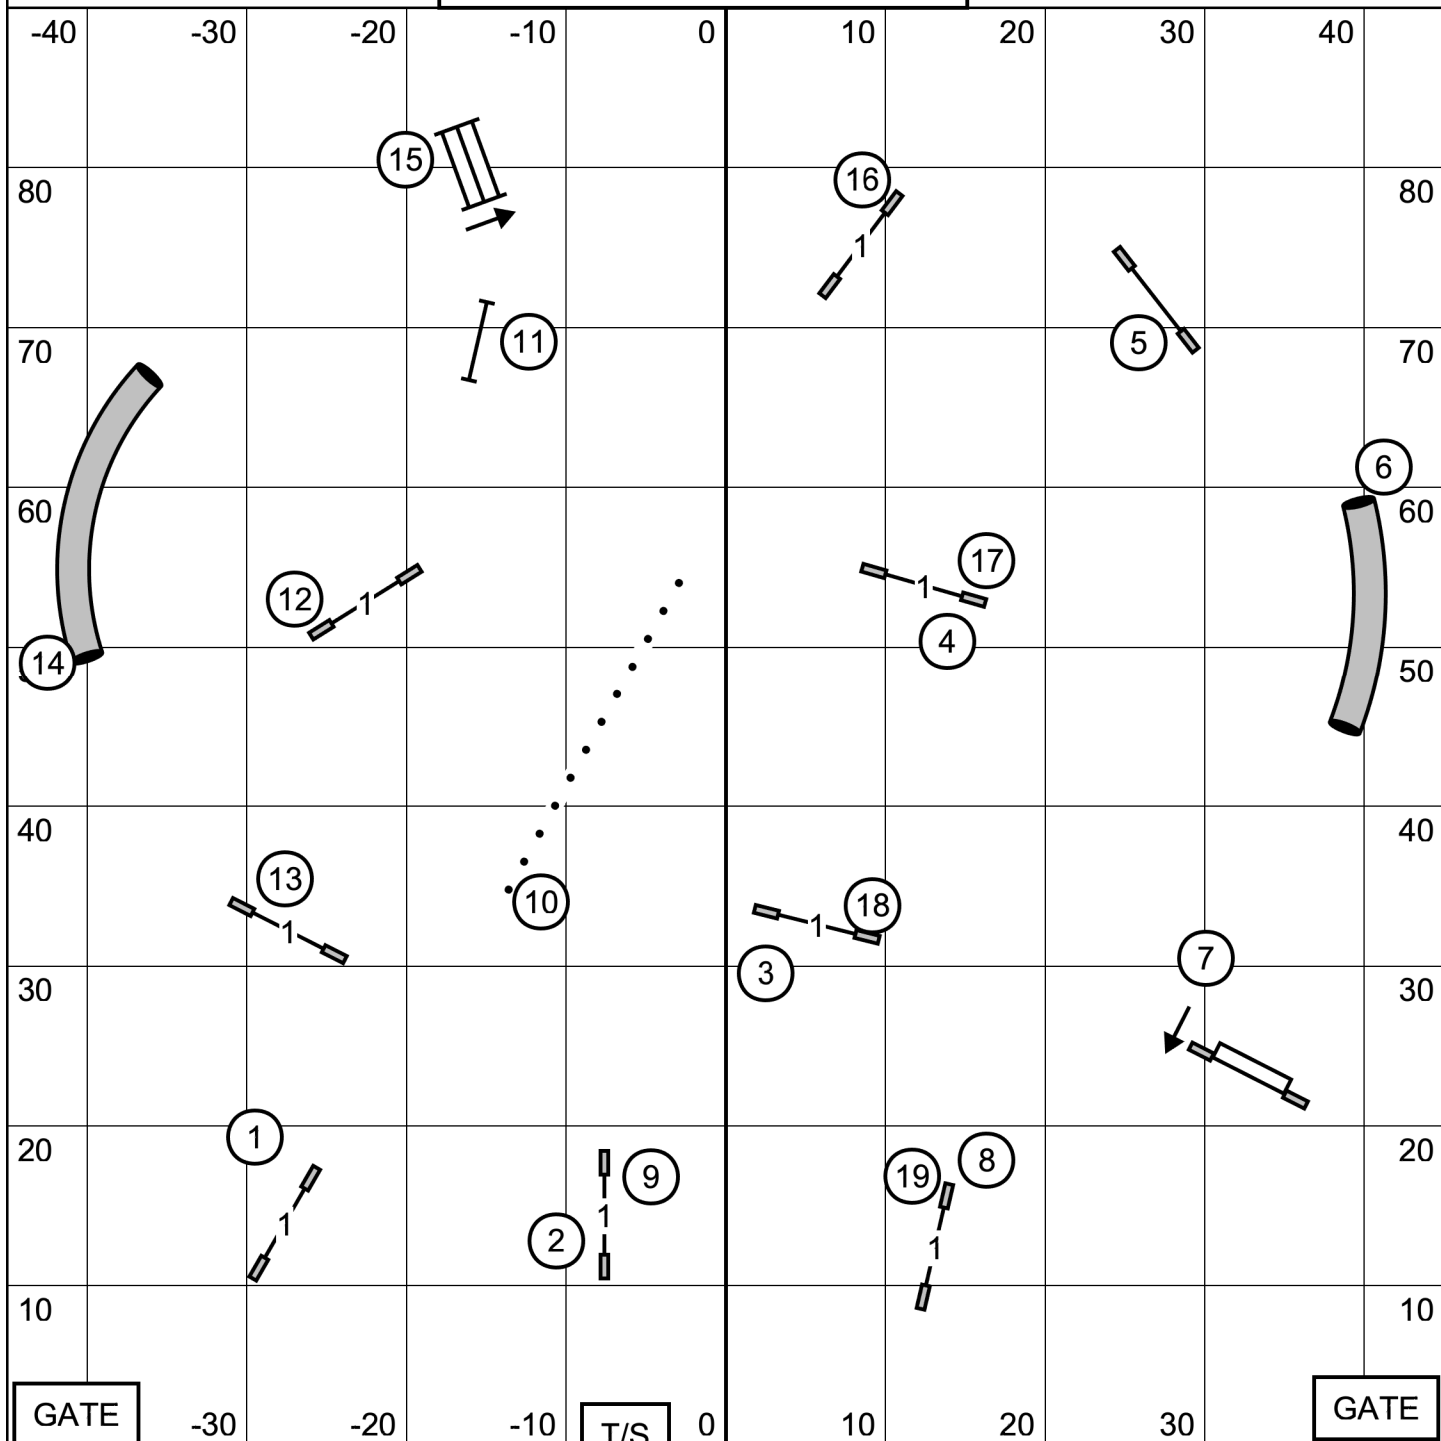

EXCELLENT/MASTER JWW

Talcott Mountain Agility Club

Tolland, CT

Saturday, May 4, 2024

Surface - Indoors on Turf

Judge - Michelle Persian