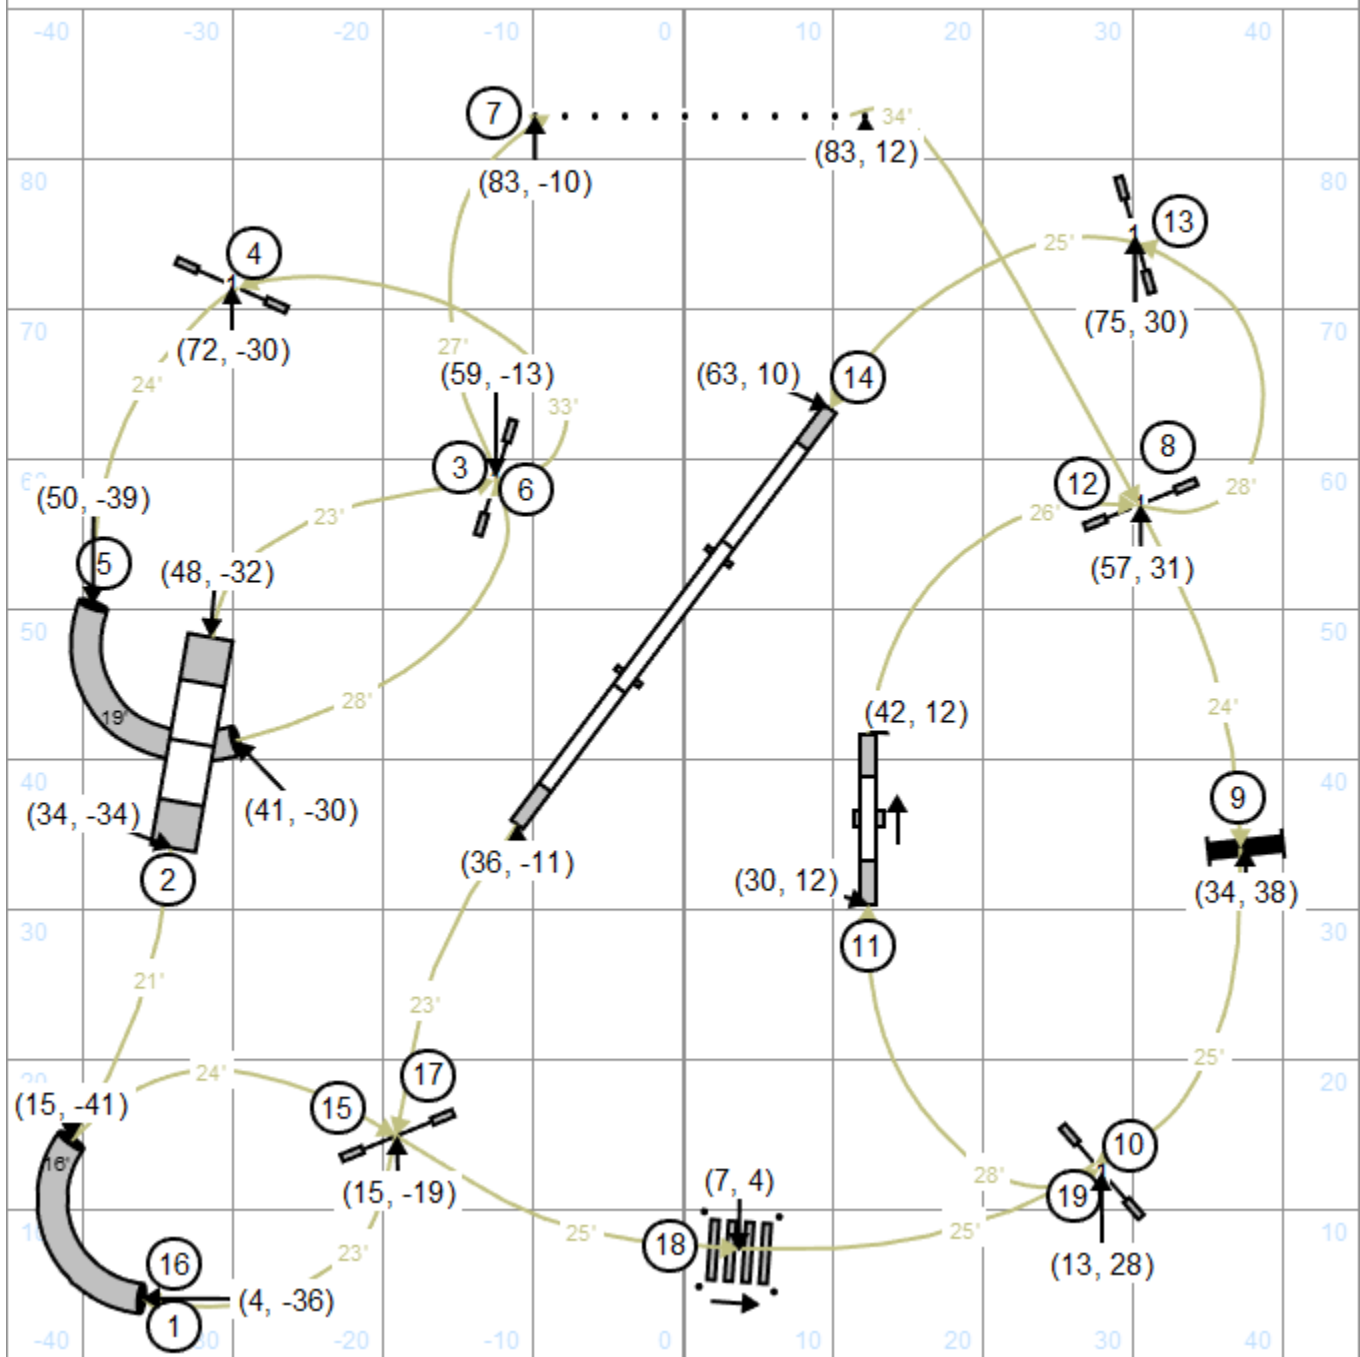

PREMIER STANDARD * SATURDAY, MAY 4, 2024
TALCOTT MOUNTAIN AGILITY CLUB * GREG FONTAINE