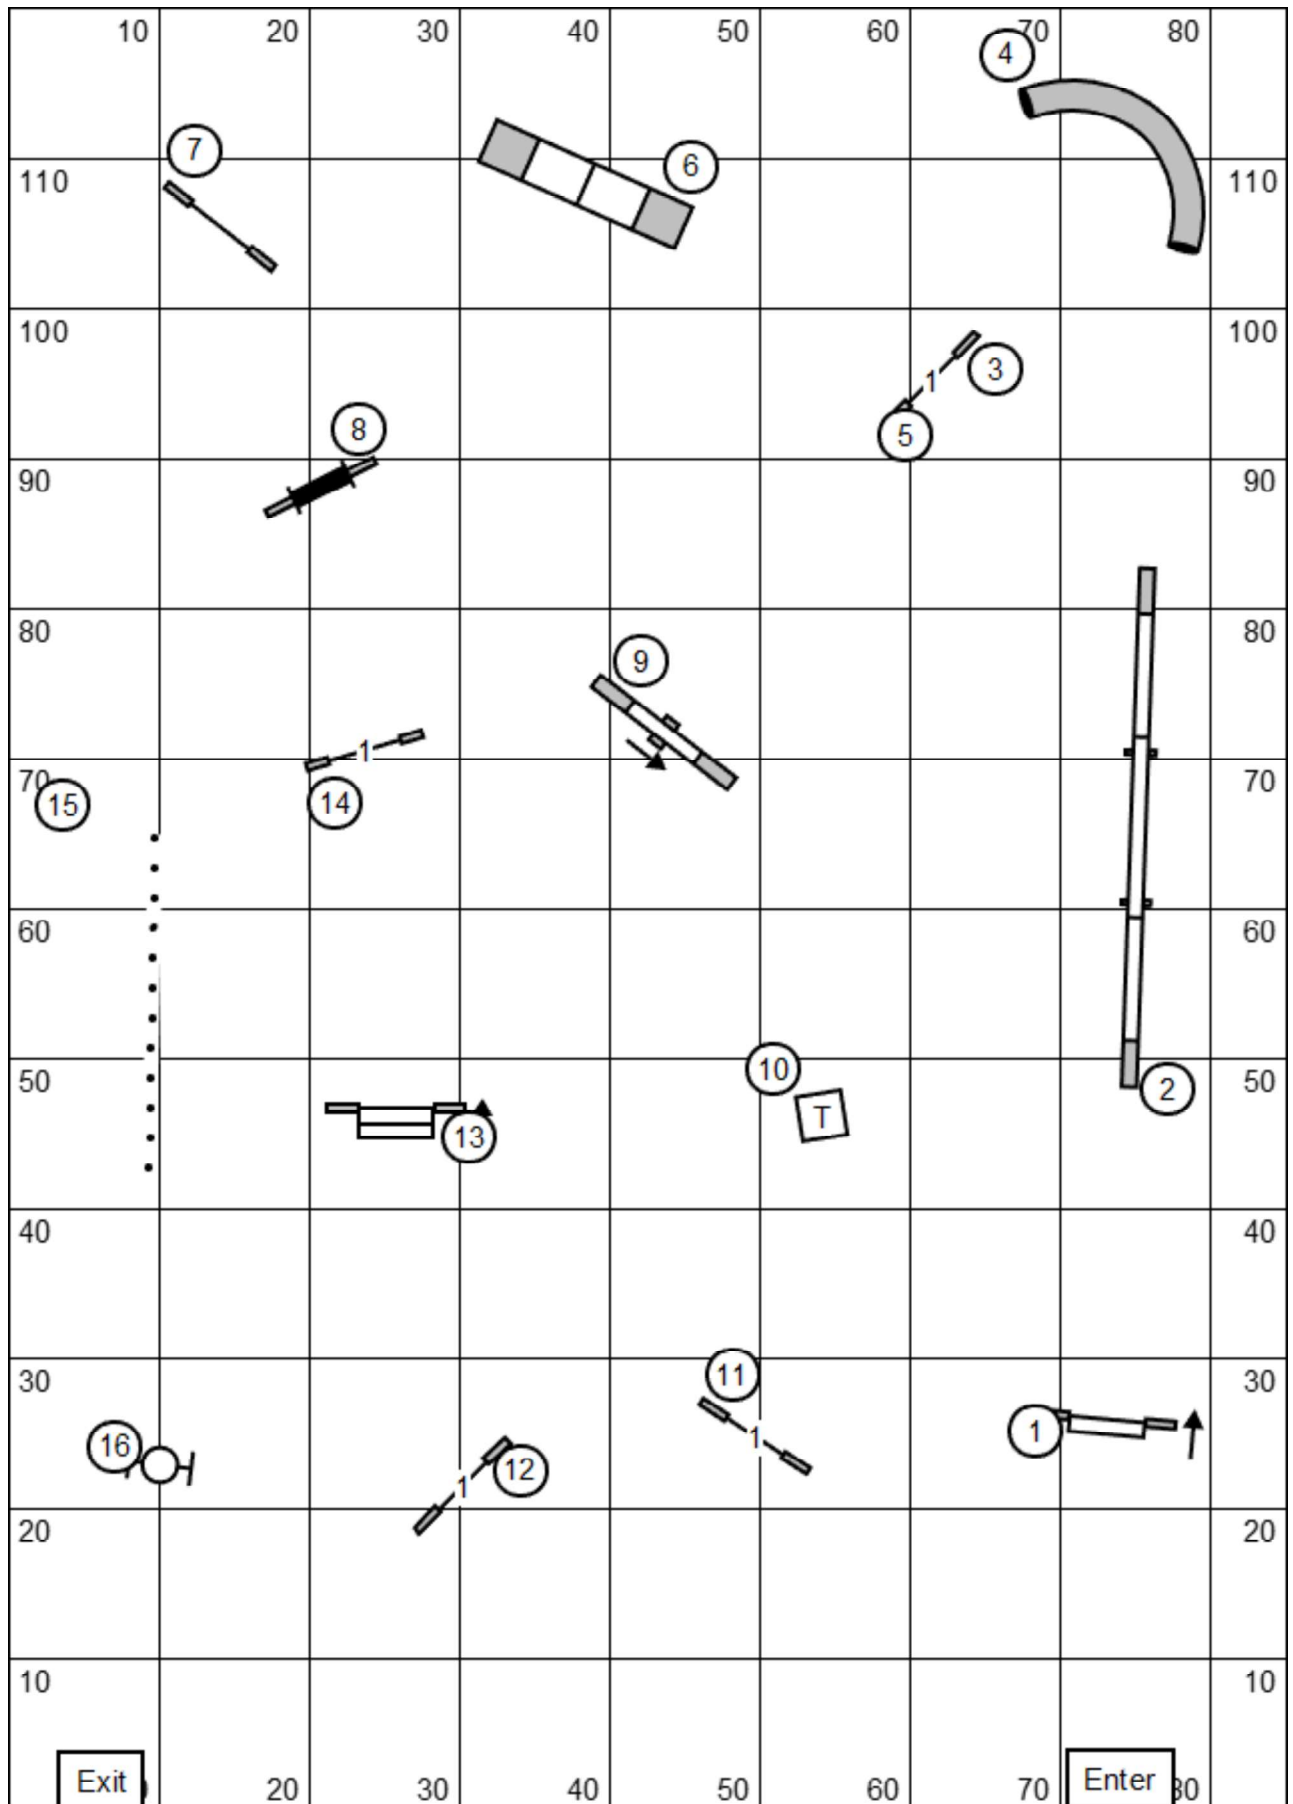

Chinook Club of America
 Open & P STD
 Judge: Pam Sturtz

Friday, 5 /17/24
 Indoors on Mats
 Score _____

Yardage _____
 SCT _____
 Dog's Time _____