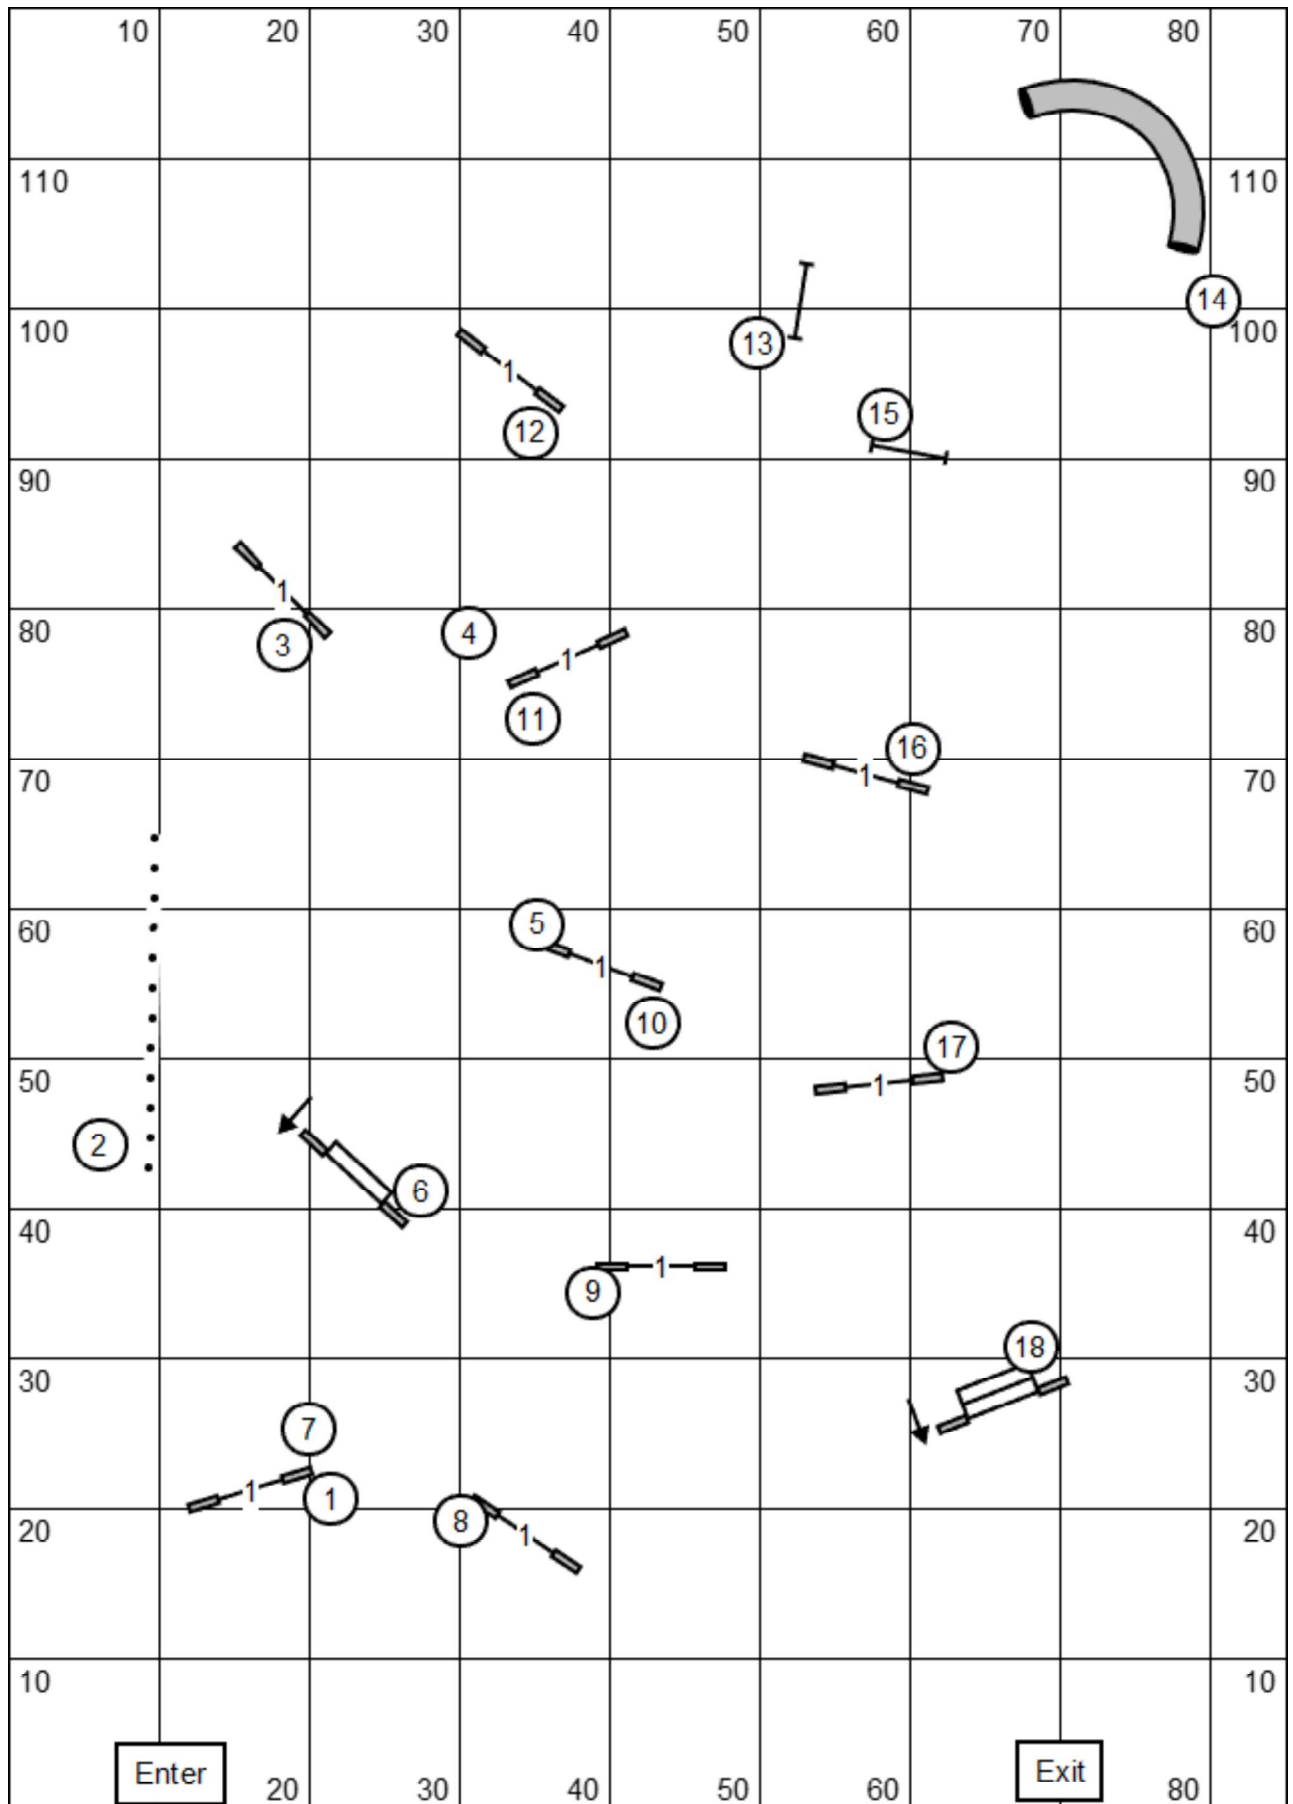

Chinook Club of America
Premier & P JWW
Judge: Pam Sturtz

Friday, 5 /17/24
Indoors on Mats
Dog's Time _____

Chinook Club of America
 Excellent/Masters & P JWW
 Judge: Pam Sturtz

Friday, 5 /17/24
 Indoors on Mats
 Score _____

Yardage _____
 SCT _____
 Dog's Time _____

Chinook Club of America
 Open & P JWW
 Judge: Pam Sturtz

Friday, 5 /17/24
 Indoors on Mats
 Score _____

Yardage _____
 SCT _____
 Dog's Time _____

Chinook Club of America
 Novice A, B & P JWW
 Judge: Pam Sturtz

Chinook Club of America
 Open & P STD
 Judge: Pam Sturtz

Friday, 5 /17/24
 Indoors on Mats
 Score _____

Yardage _____
 SCT _____
 Dog's Time _____