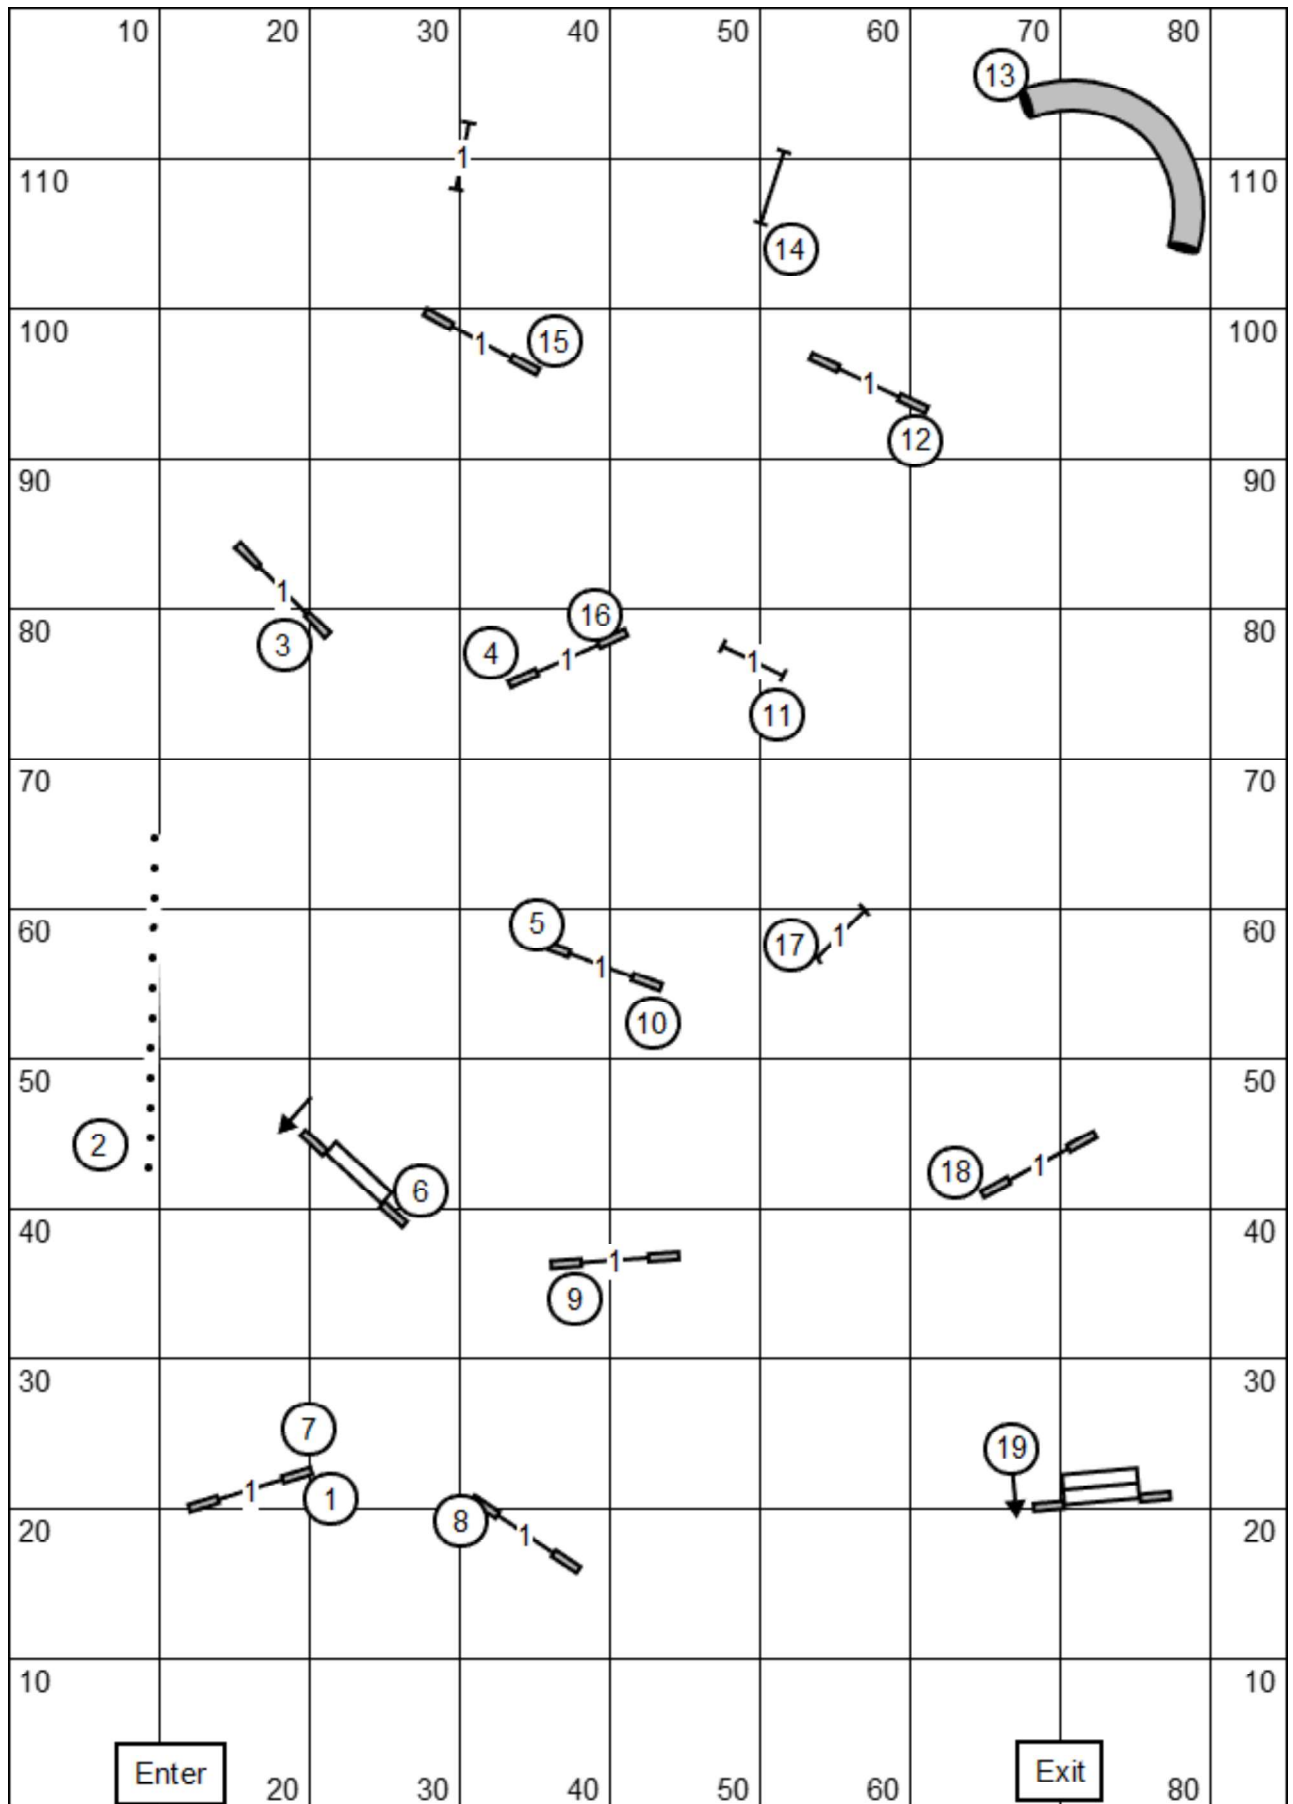

Chinook Club of America
Premier & P JWW
Judge: Pam Sturtz

Friday, 5 /17/24
Indoors on Mats
Dog's Time _____

Chinook Club of America
 Excellent/Masters & P JWW
 Judge: Pam Sturtz

Friday, 5 /17/24
 Indoors on Mats
 Score _____

Yardage _____
 SCT _____
 Dog's Time _____

Chinook Club of America
 Open & P JWW
 Judge: Pam Sturtz

Friday, 5 /17/24
 Indoors on Mats
 Score _____

Yardage _____
 SCT _____
 Dog's Time _____

Chinook Club of America
 Novice A, B & P JWW
 Judge: Pam Sturtz

Chinook Club of America
 Open & P STD
 Judge: Pam Sturtz

Friday, 5 /17/24
 Indoors on Mats
 Score _____

Yardage _____
 SCT _____
 Dog's Time _____