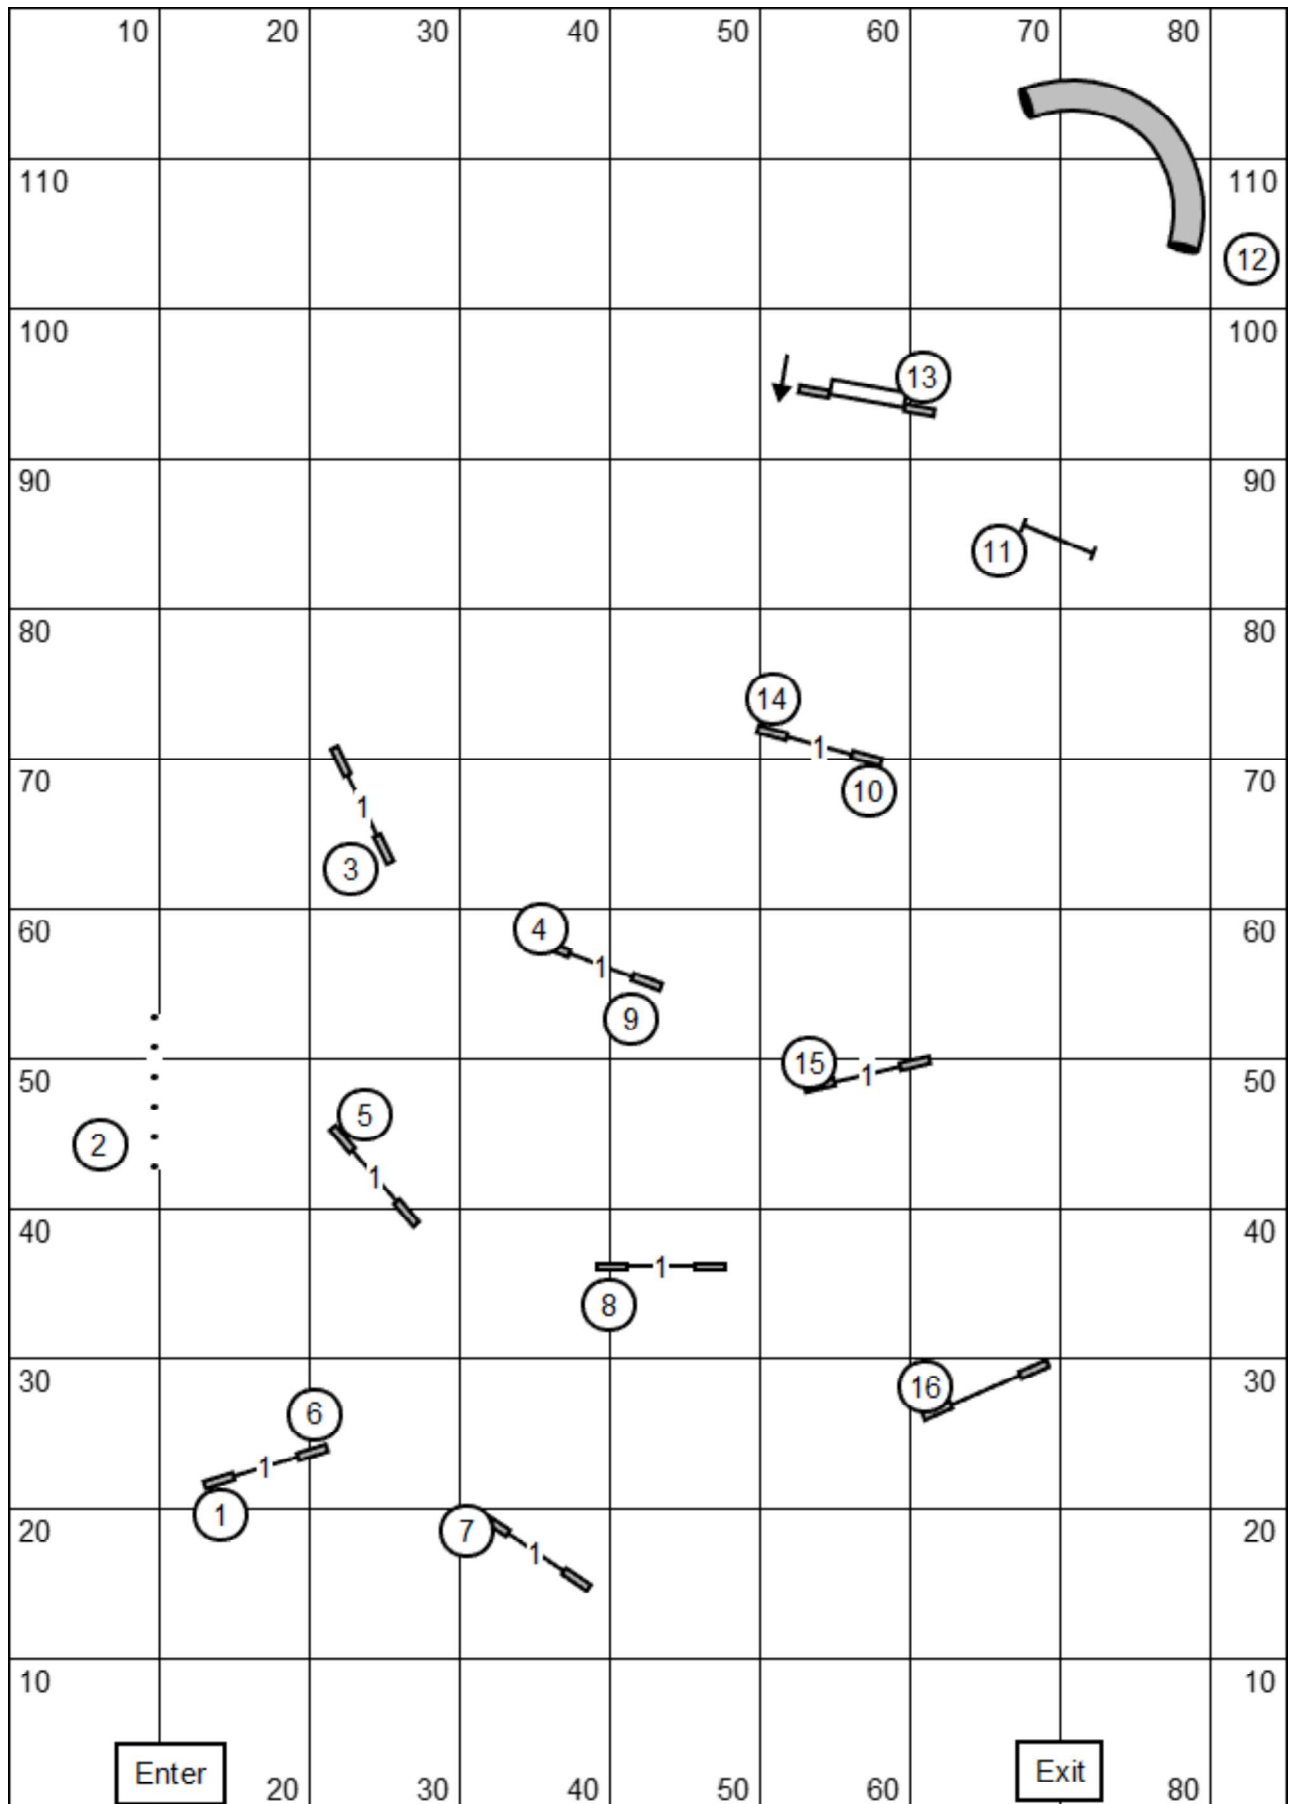

Chinook Club of America
Premier & P JWW
Judge: Pam Sturtz

Friday, 5 /17/24
Indoors on Mats
Dog's Time _____

Chinook Club of America
 Excellent/Masters & P JWW
 Judge: Pam Sturtz

Friday, 5 /17/24
 Indoors on Mats
 Score _____

Yardage _____
 SCT _____
 Dog's Time _____

Chinook Club of America
 Open & P JWW
 Judge: Pam Sturtz

Friday, 5 /17/24
 Indoors on Mats
 Score _____

Yardage _____
 SCT _____
 Dog's Time _____

Chinook Club of America
 Novice A, B & P JWW
 Judge: Pam Sturtz

Chinook Club of America
 Open & P STD
 Judge: Pam Sturtz

Friday, 5 /17/24
 Indoors on Mats
 Score _____

Yardage _____
 SCT _____
 Dog's Time _____