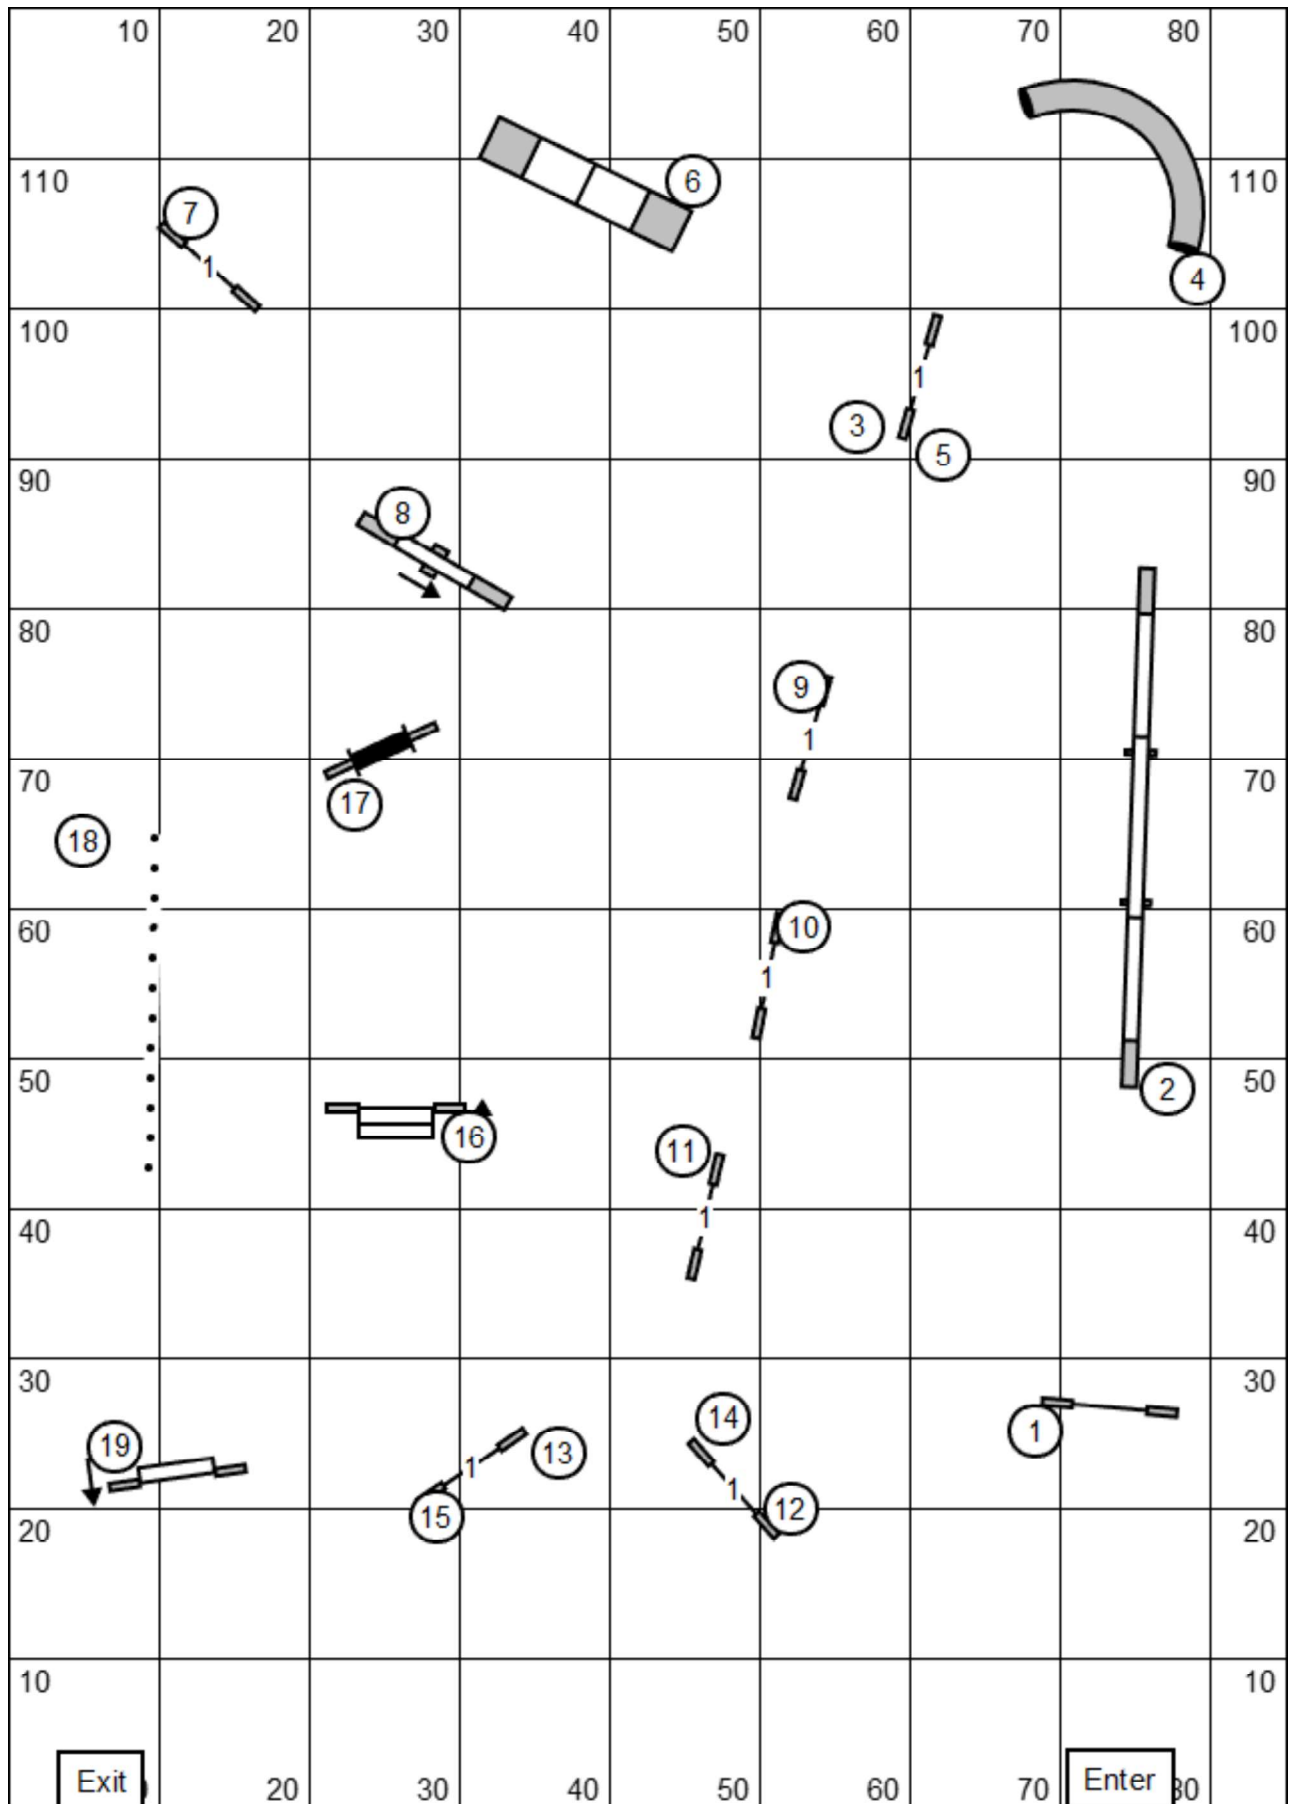

Chinook Club of America
Premier & P STD
Judge: Pam Sturtz

Friday, 5 /17/24
Indoors on Mats
Score _____

Yardage _____
SCT _____
Dog's Time _____