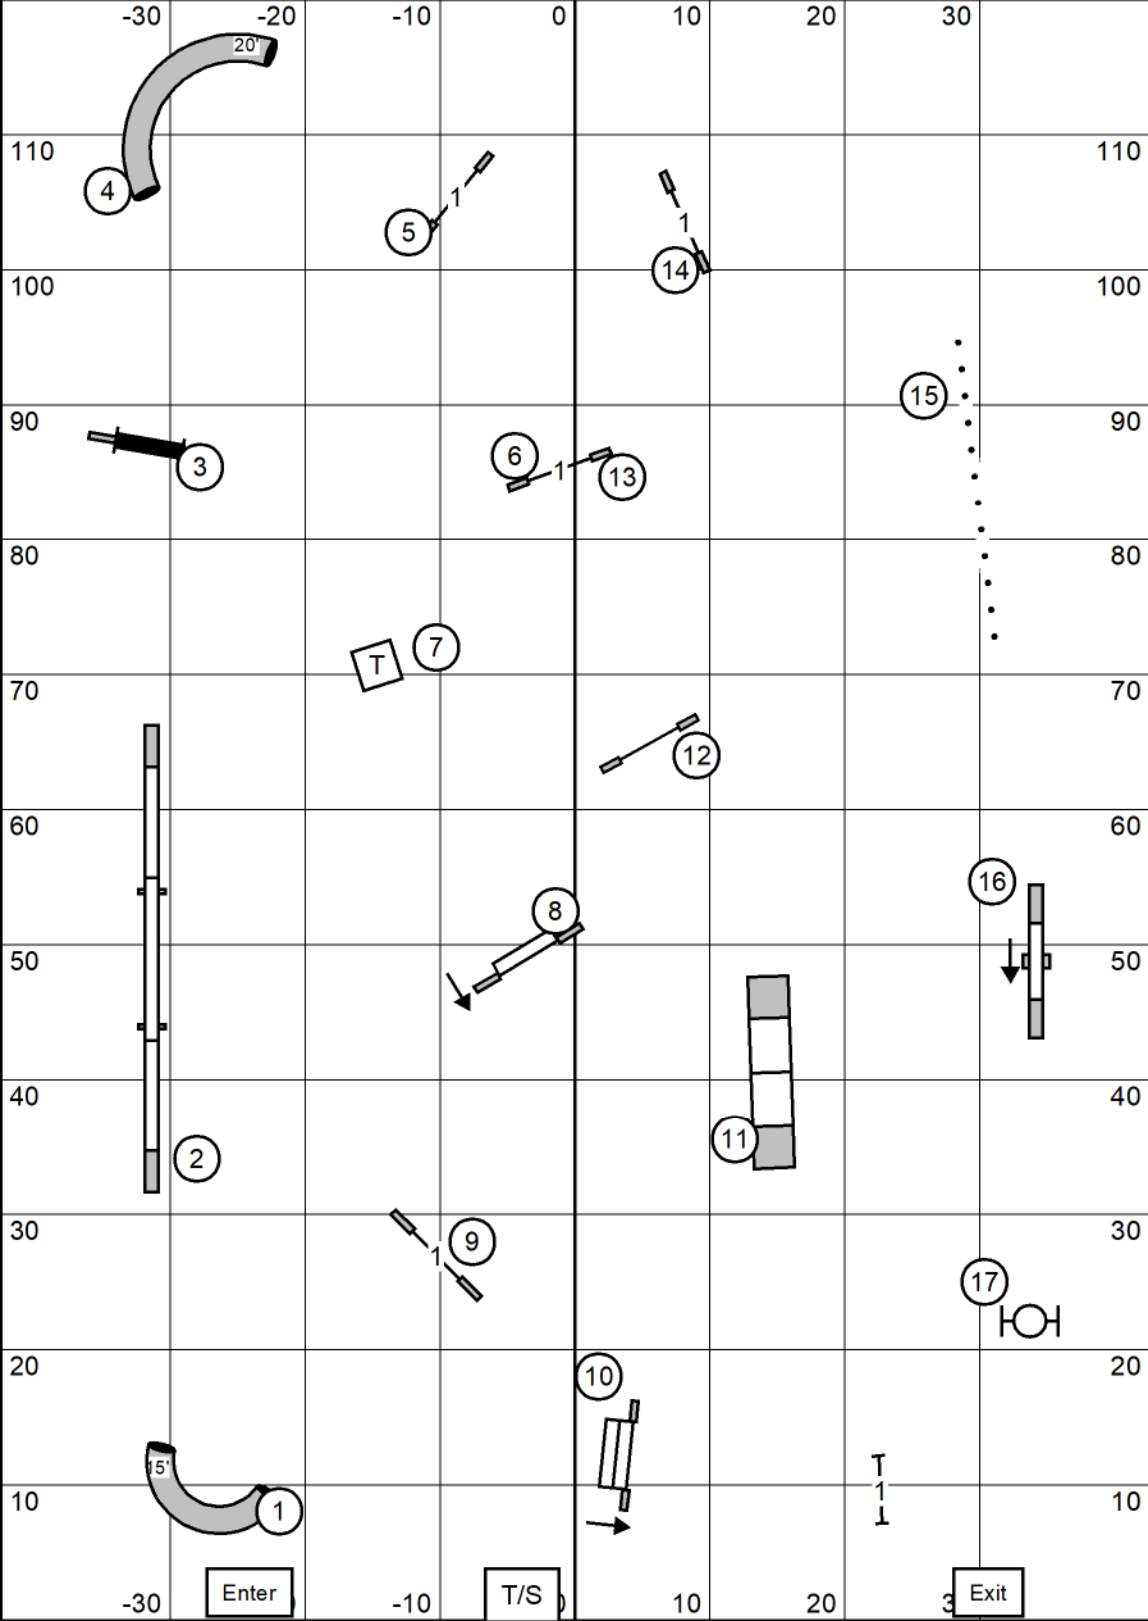

Send Bonus  
 Exc-Master 4-6-5 Solid line  
 Open 4-6 Dashed line  
 Novice 4- square 6 Dotted line

**ALL FAST**

85' x 120' indoors  
 on agility matting

**Southern Adirondack Agility Club**  
 May 18th, 2024  
 Judge Alexandra Davis

# Exc-Mas STD

85' x 120' indoors  
on agility matting

**Southern Adirondack Agility Club**  
**May 18th, 2024**  
**Judge Alexandra Davis**

# OPEN STD

85' x 120' indoors  
on agility matting

**Southern Adirondack Agility Club**  
**May 18th, 2024**  
**Judge Alexandra Davis**