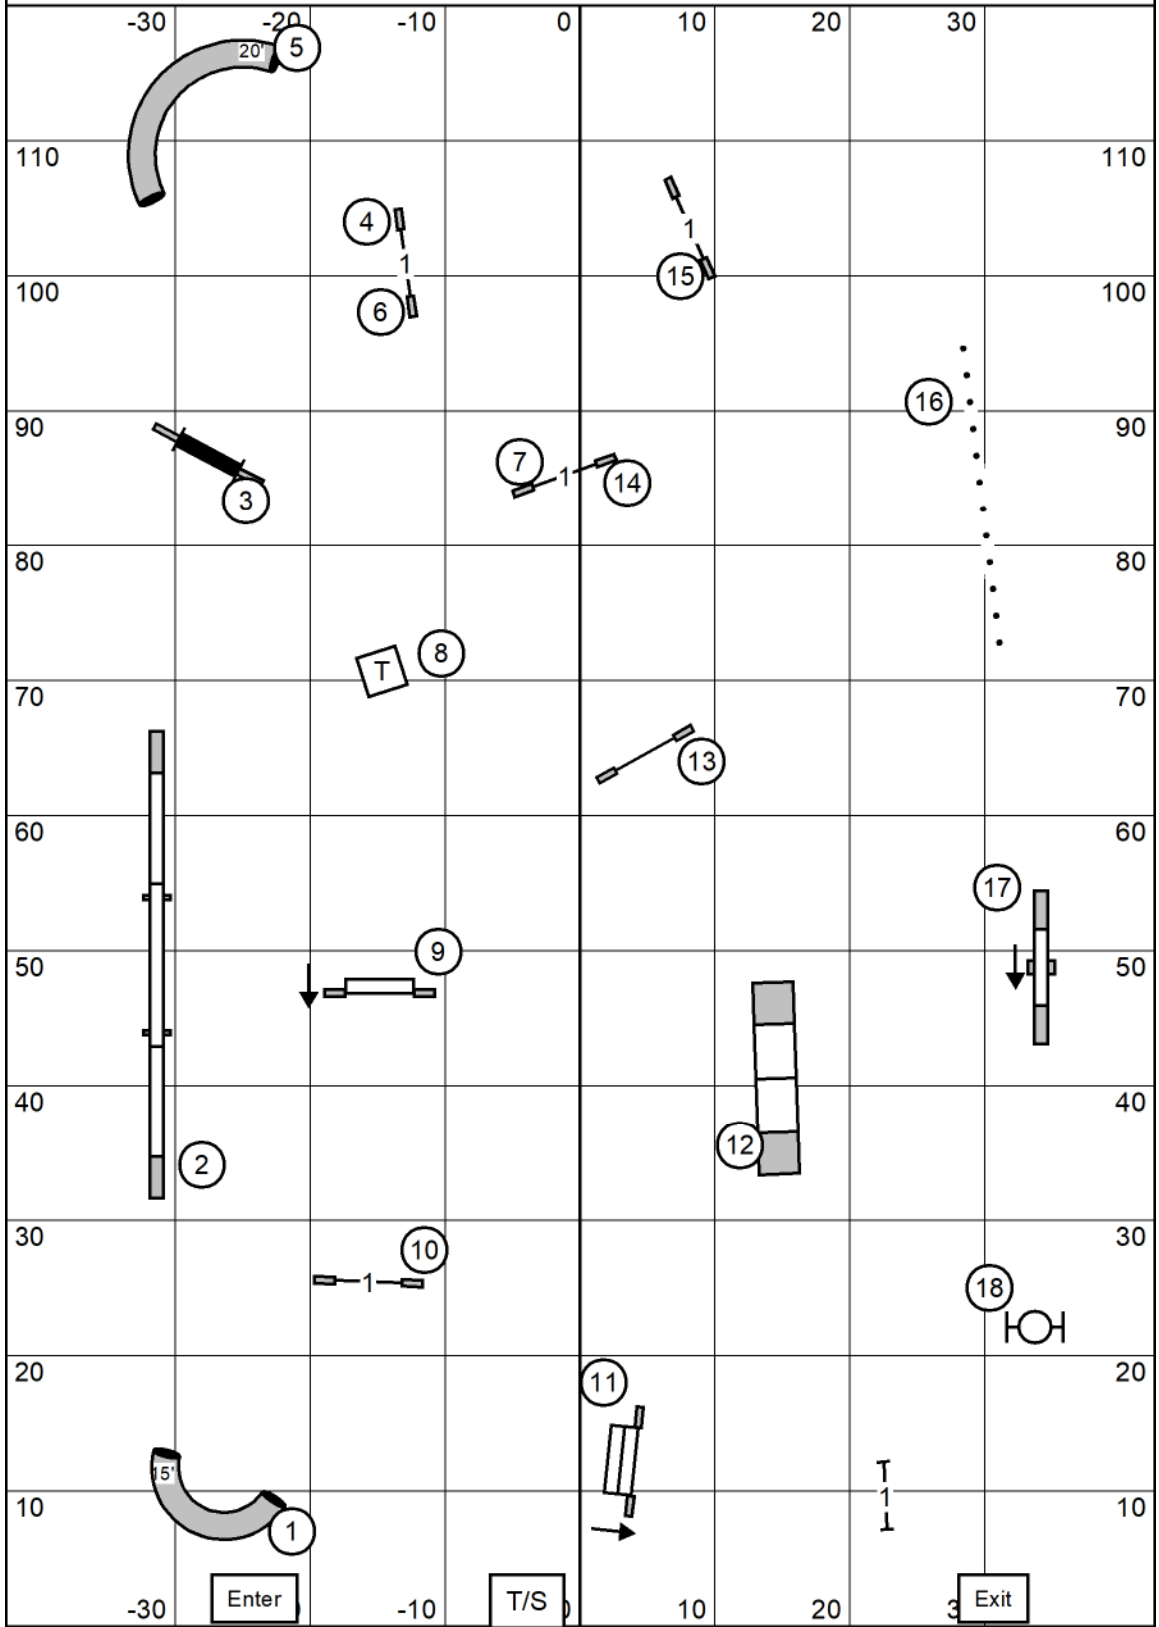

Send Bonus  
 Exc-Master 4-6-5 Solid line  
 Open 4-6 Dashed line  
 Novice 4- square 6 Dotted line

**ALL FAST**

85' x 120' indoors  
 on agility matting

**Southern Adirondack Agility Club**  
 May 18th, 2024  
 Judge Alexandra Davis

# Exc-Mas STD

85' x 120' indoors  
on agility matting

**Southern Adirondack Agility Club**  
**May 18th, 2024**  
**Judge Alexandra Davis**

# OPEN STD

85' x 120' indoors  
on agility matting

**Southern Adirondack Agility Club**  
**May 18th, 2024**  
**Judge Alexandra Davis**