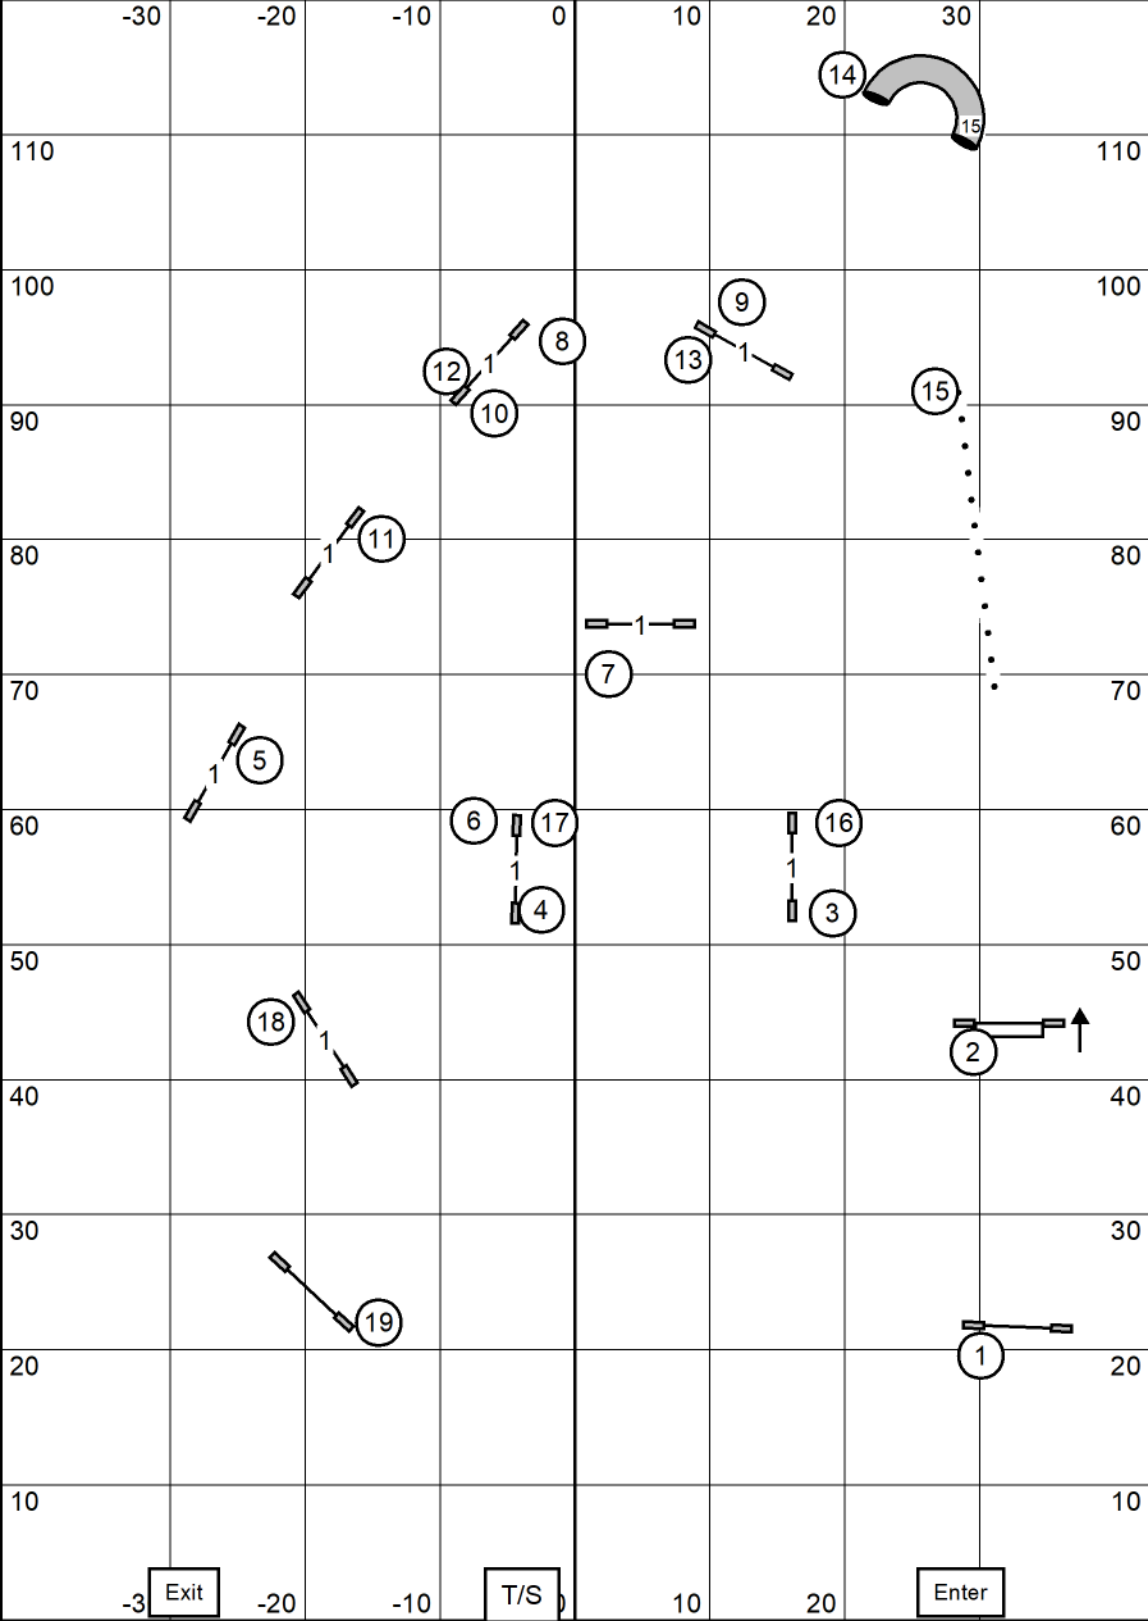

Premier JWW

85' x 120' indoors
on agility matting

Southern Adirondack Agility Club
May 18th, 2024
Judge Alexandra Davis