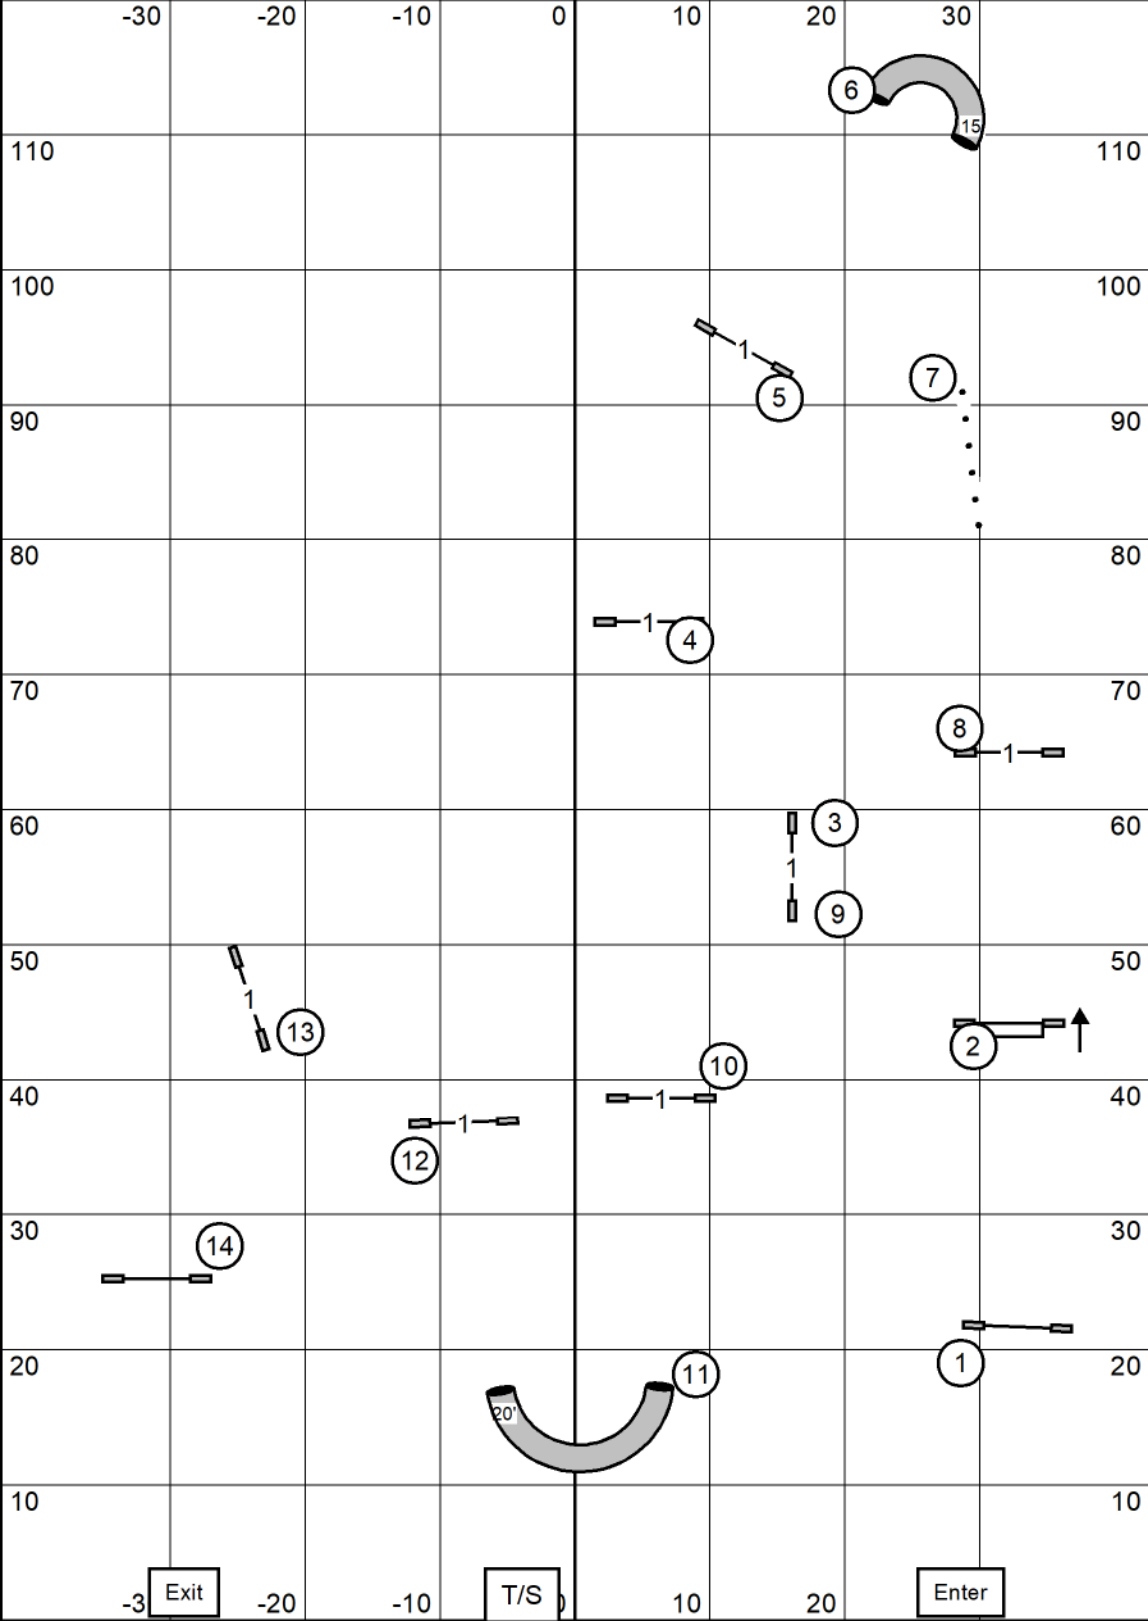

NOVICE JWW

85' x 120' indoors
on agility matting

Southern Adirondack Agility Club
May 18th, 2024
Judge Alexandra Davis