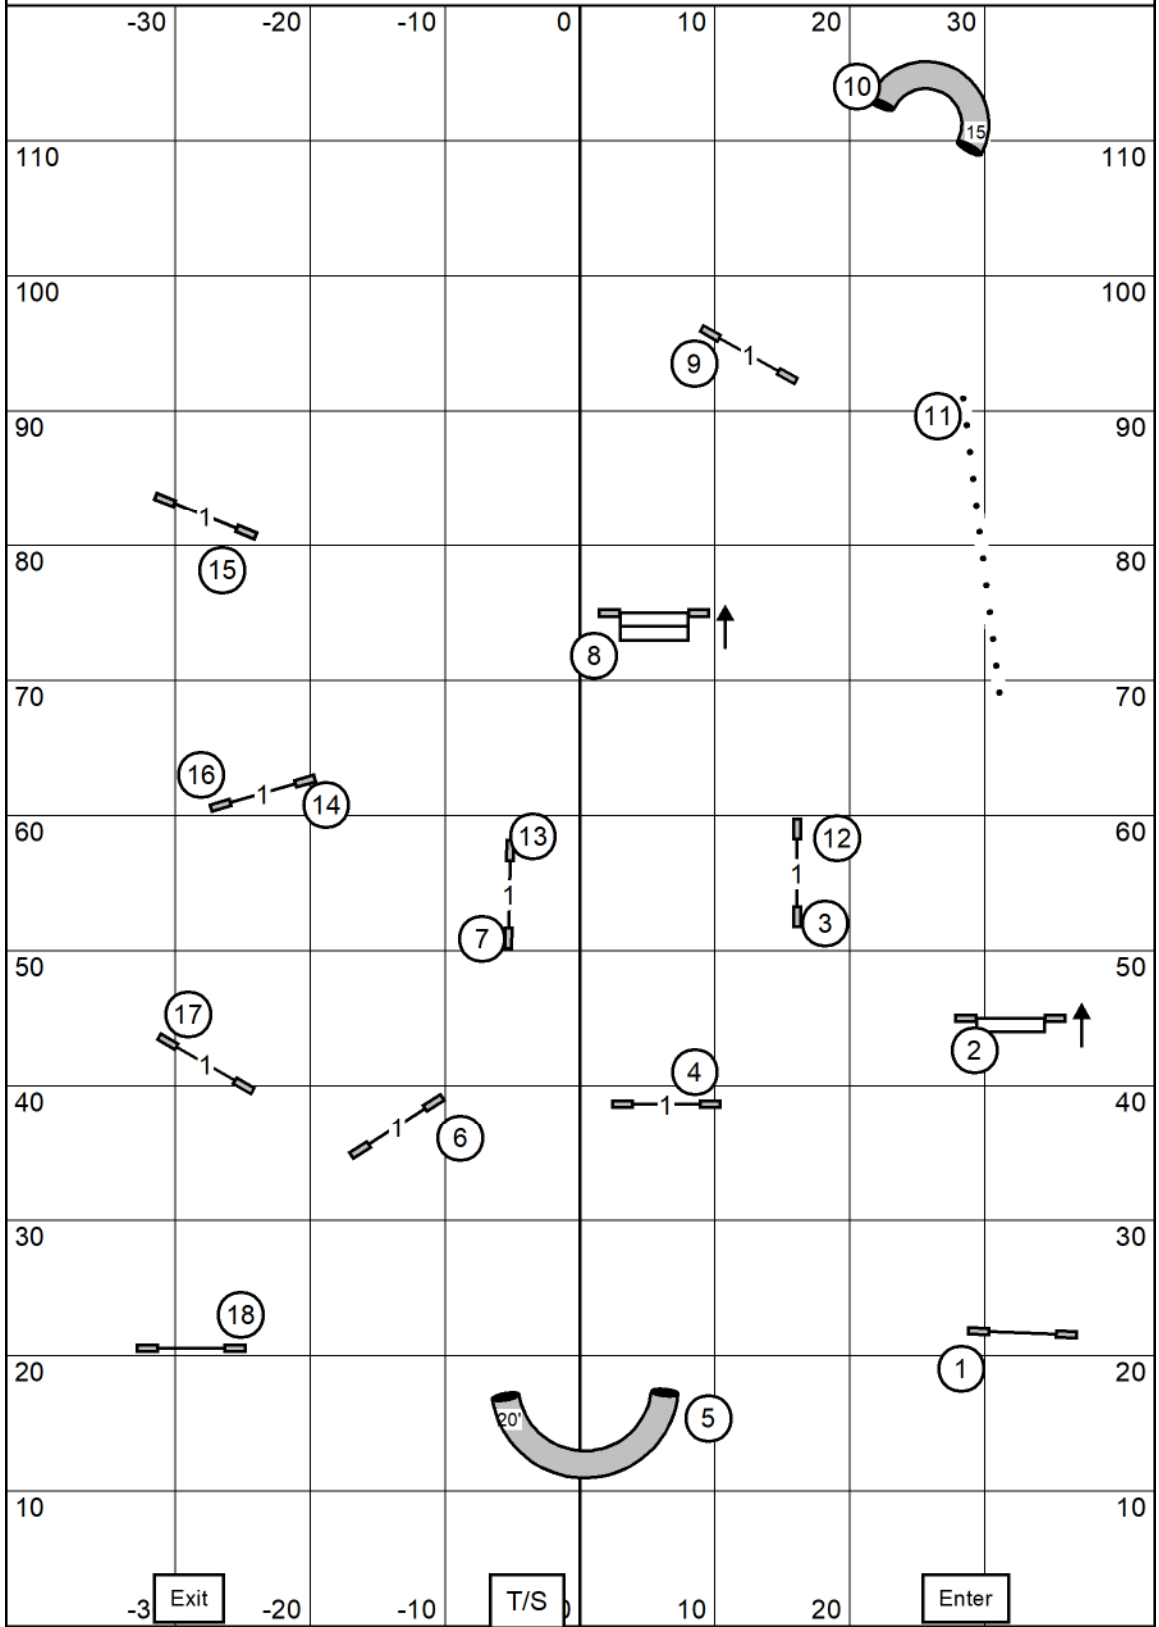

OPEN JWW

85' x 120' indoors
on agility matting

Southern Adirondack Agility Club
May 18th, 2024
Judge Alexandra Davis