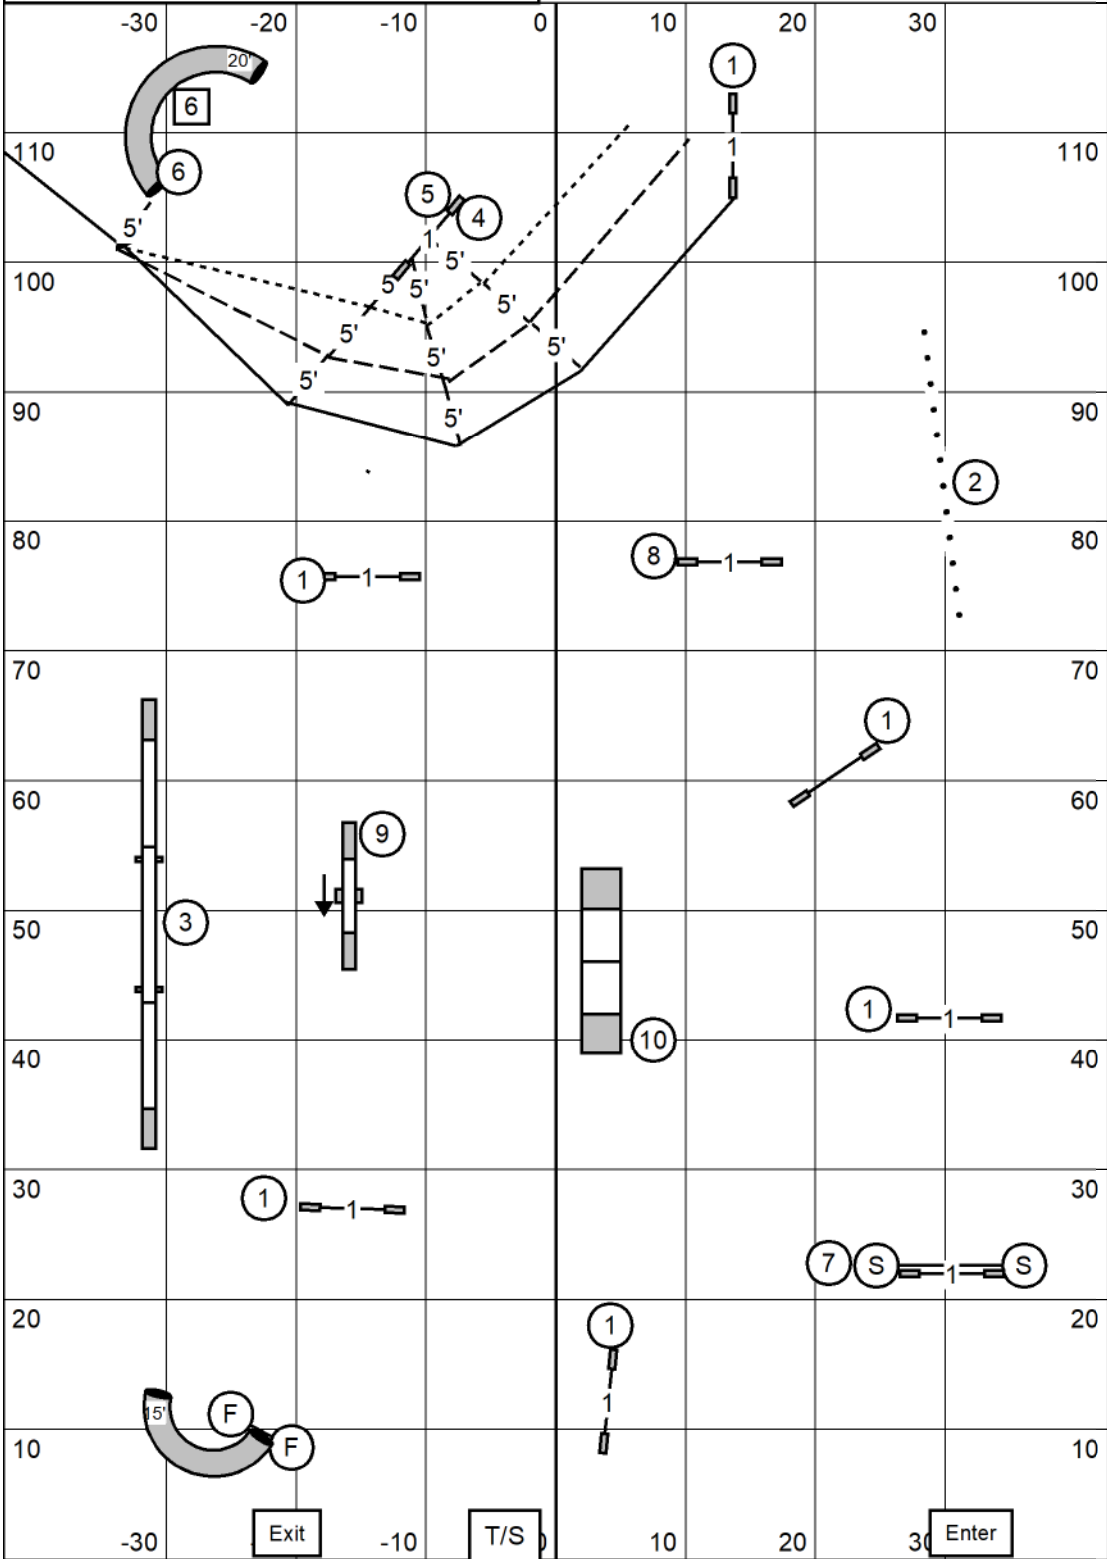

Send Bonus  
 Exc-Master 4-6-5 Solid line  
 Open 4-6 Dashed line  
 Novice 4- square 6 Dotted line

**ALL FAST**

85' x 120' indoors  
 on agility matting

**Southern Adirondack Agility Club**  
 May 18th, 2024  
 Judge Alexandra Davis

# Exc-Mas STD

85' x 120' indoors  
on agility matting

**Southern Adirondack Agility Club**  
**May 18th, 2024**  
**Judge Alexandra Davis**

# OPEN STD

85' x 120' indoors  
on agility matting

**Southern Adirondack Agility Club**  
**May 18th, 2024**  
**Judge Alexandra Davis**

# NOVICE STD

85' x 120' indoors  
on agility matting

**Southern Adirondack Agility Club**  
**May 18th, 2024**  
**Judge Alexandra Davis**