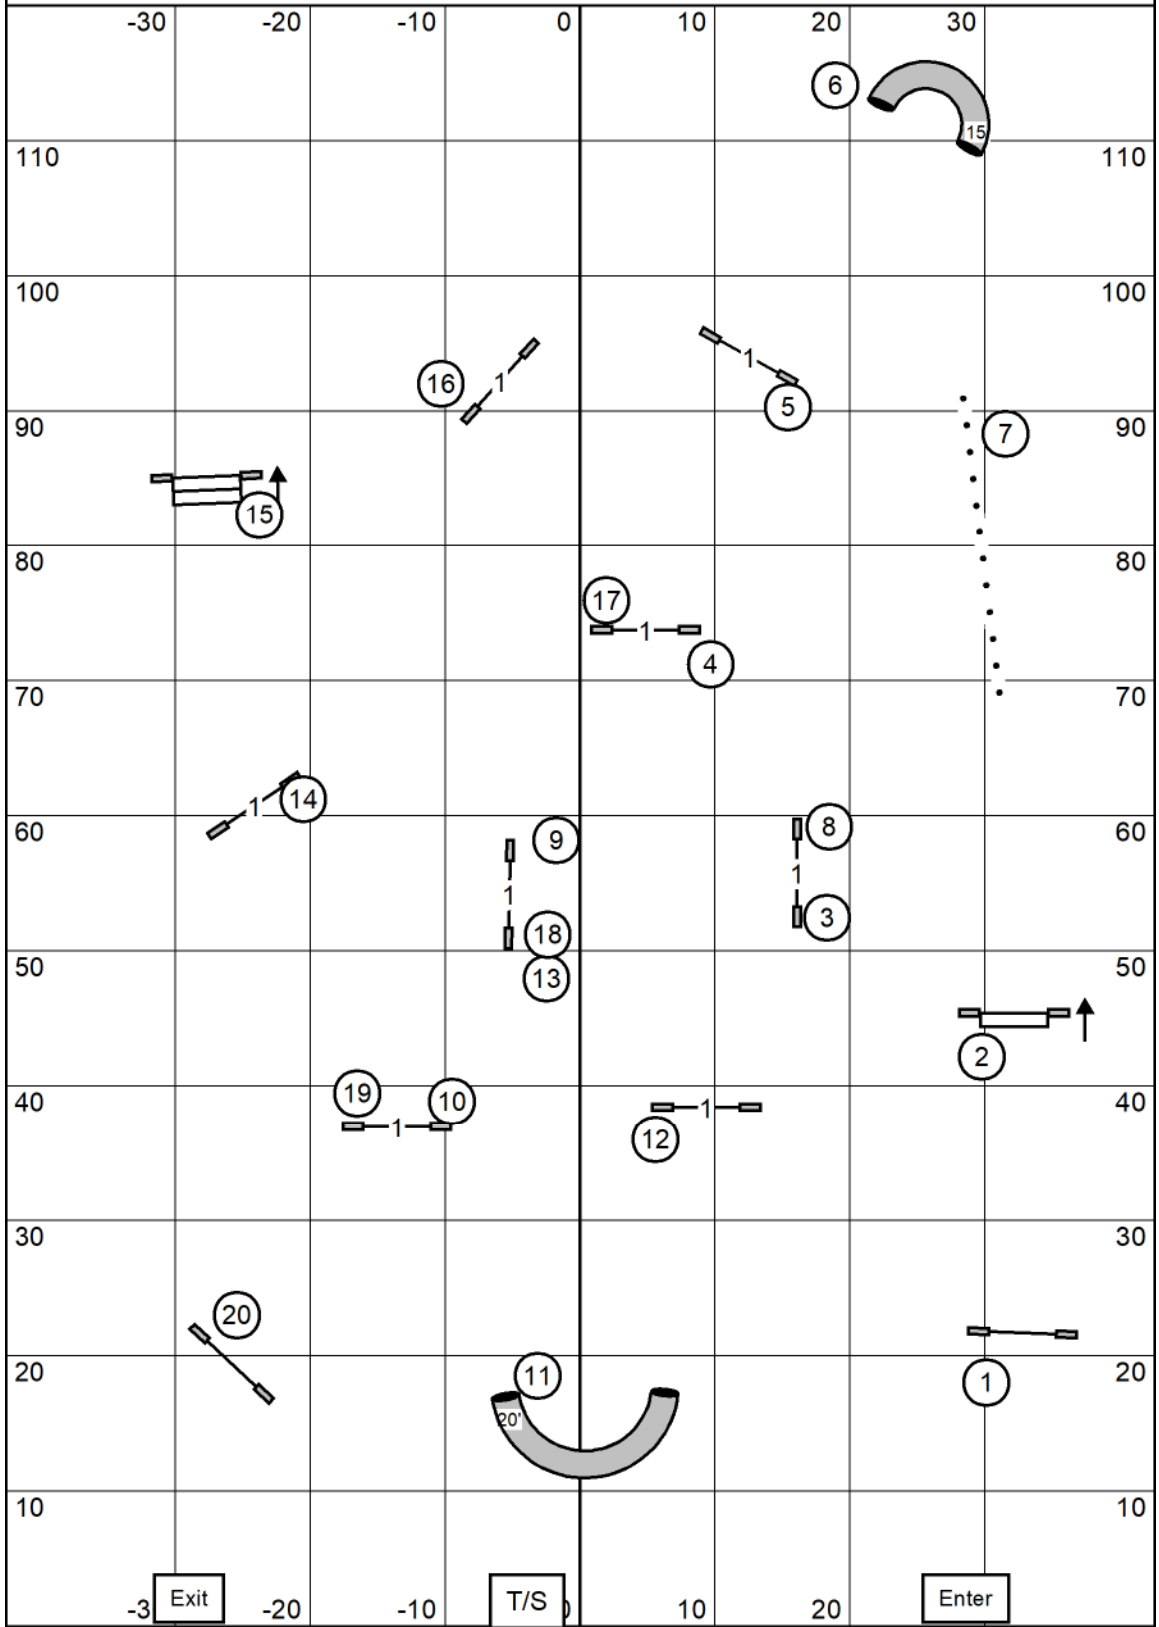

EXC - MAS JWW

85' x 120' indoors
on agility matting

Southern Adirondack Agility Club
May 18th, 2024
Judge Alexandra Davis