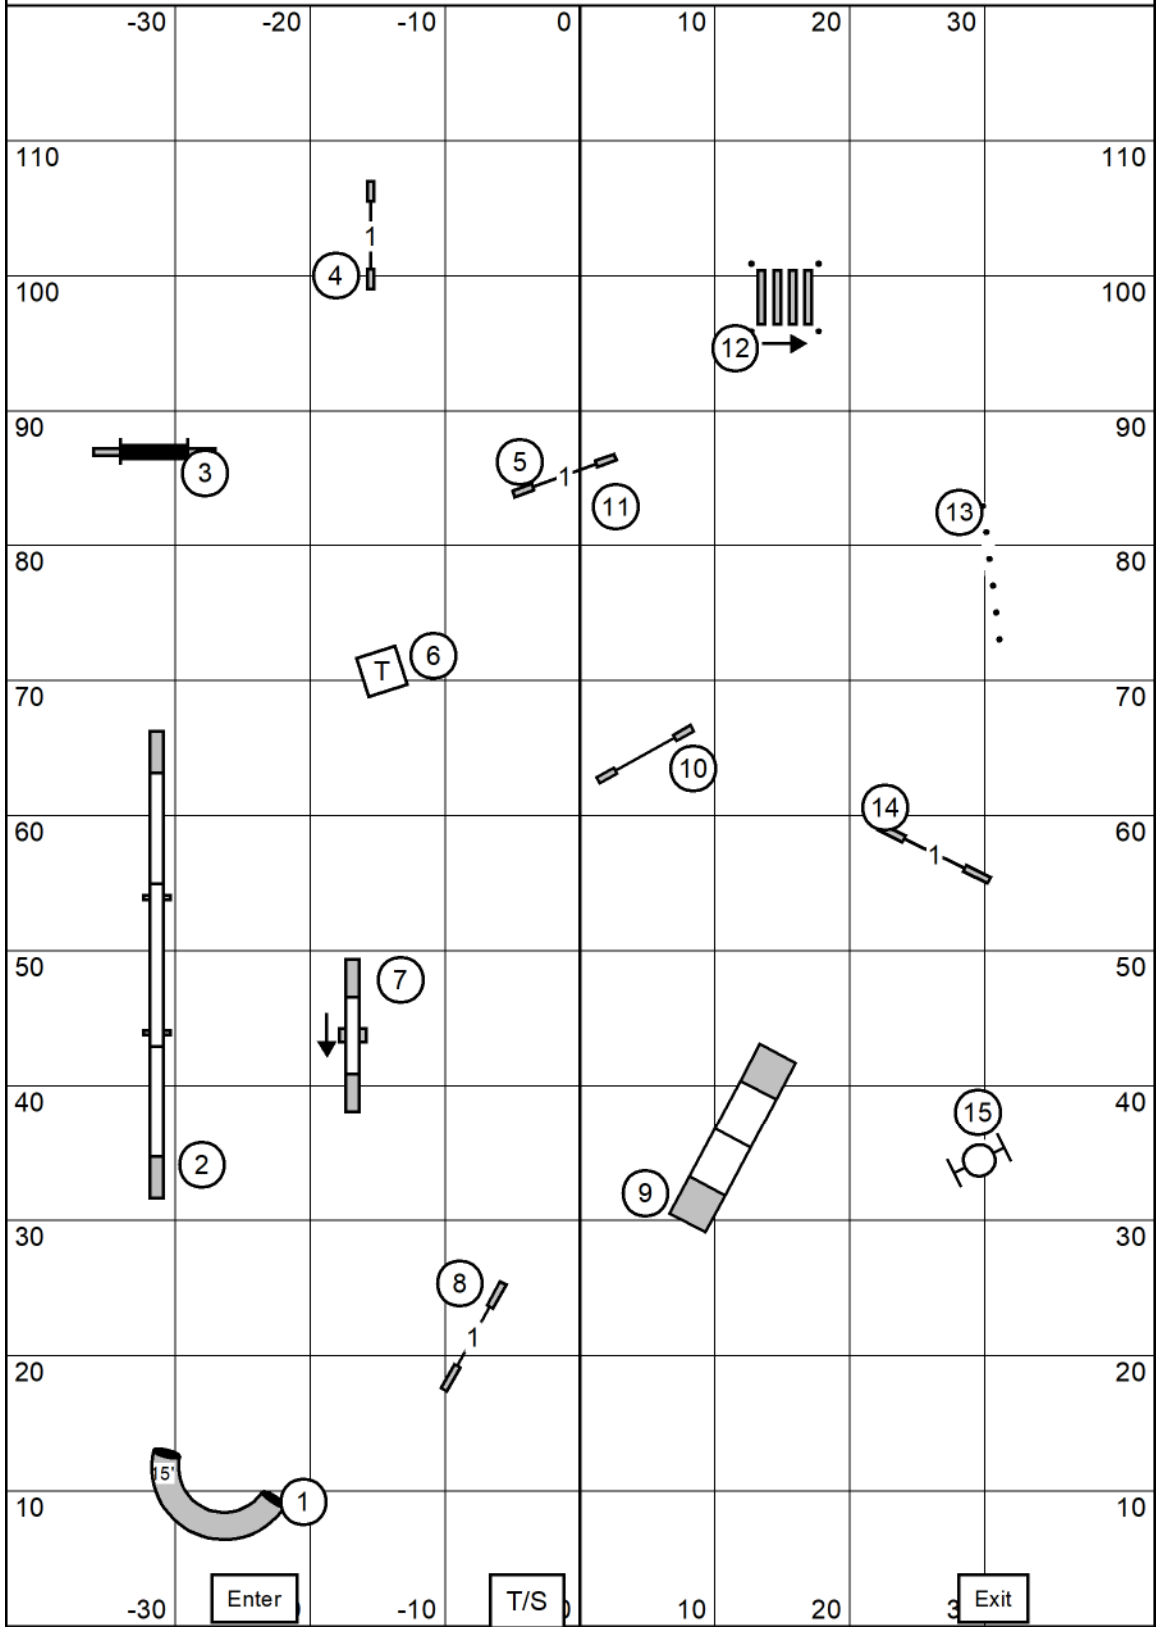

NOVICE STD

85' x 120' indoors
on agility matting

Southern Adirondack Agility Club
May 18th, 2024
Judge Alexandra Davis