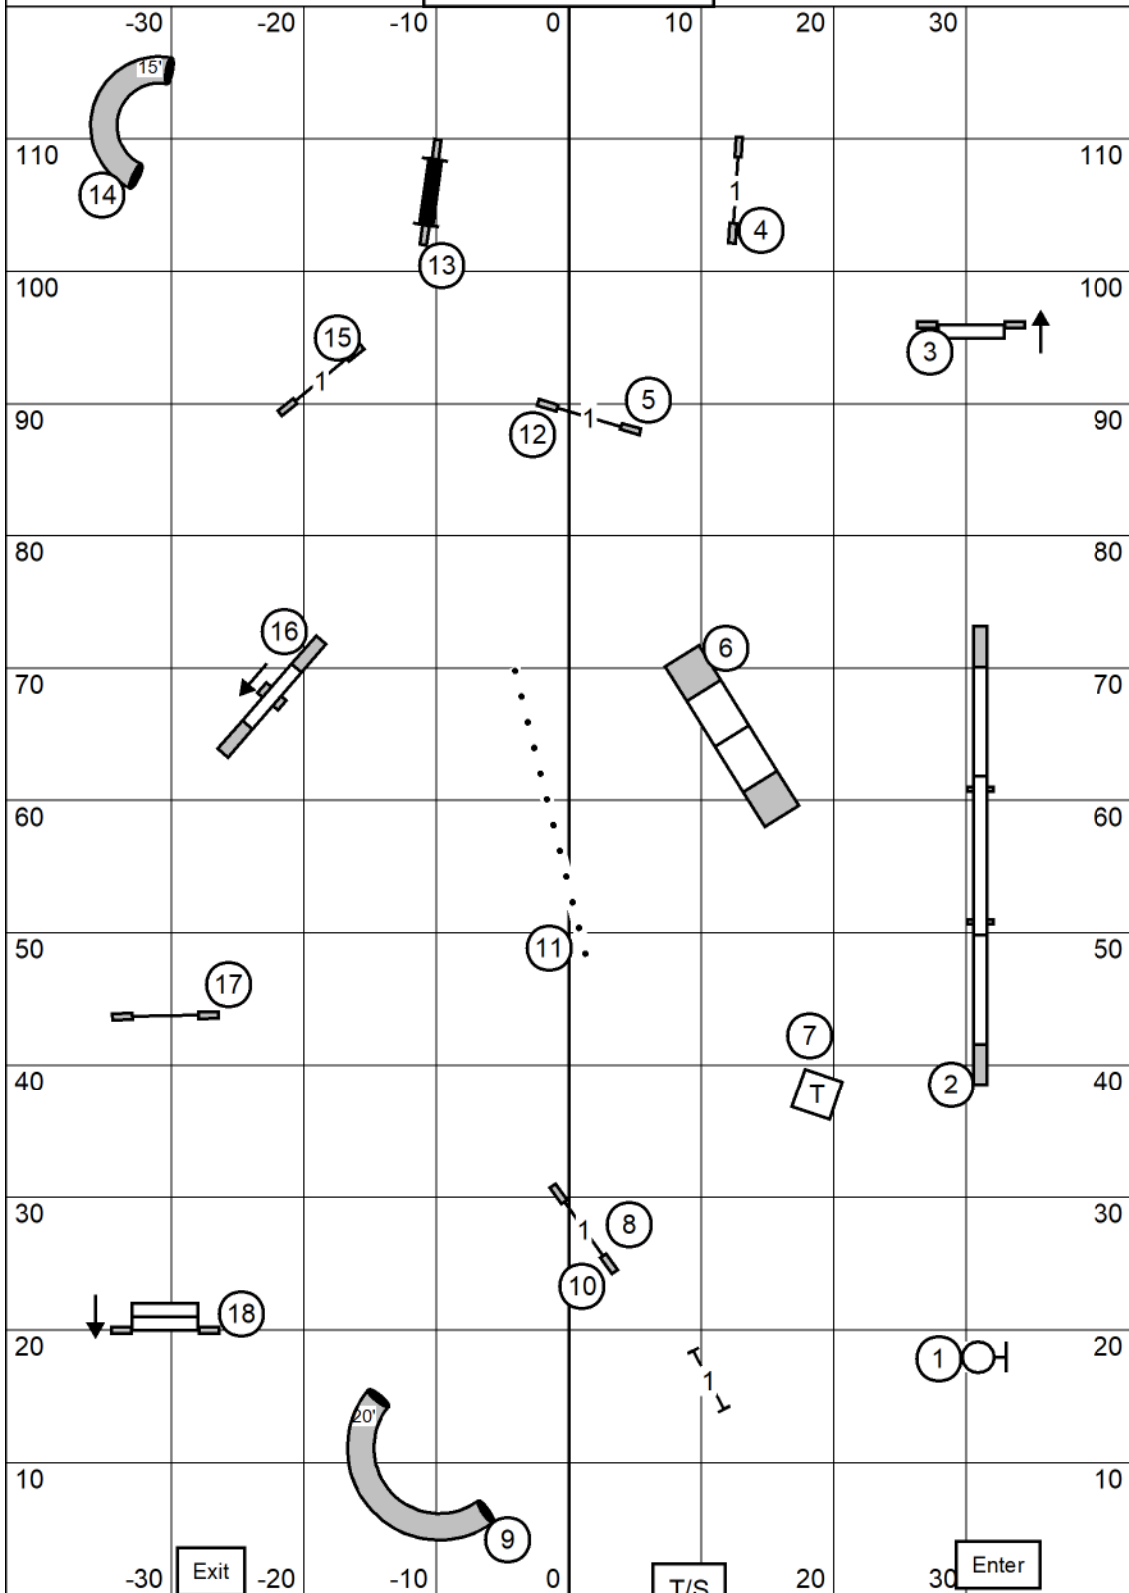

EXC- MAS STD

85' x 120' indoors
on agility matting

Southern Adirondack Agility Club
May 19th, 2024
Judge Alexandra Davis