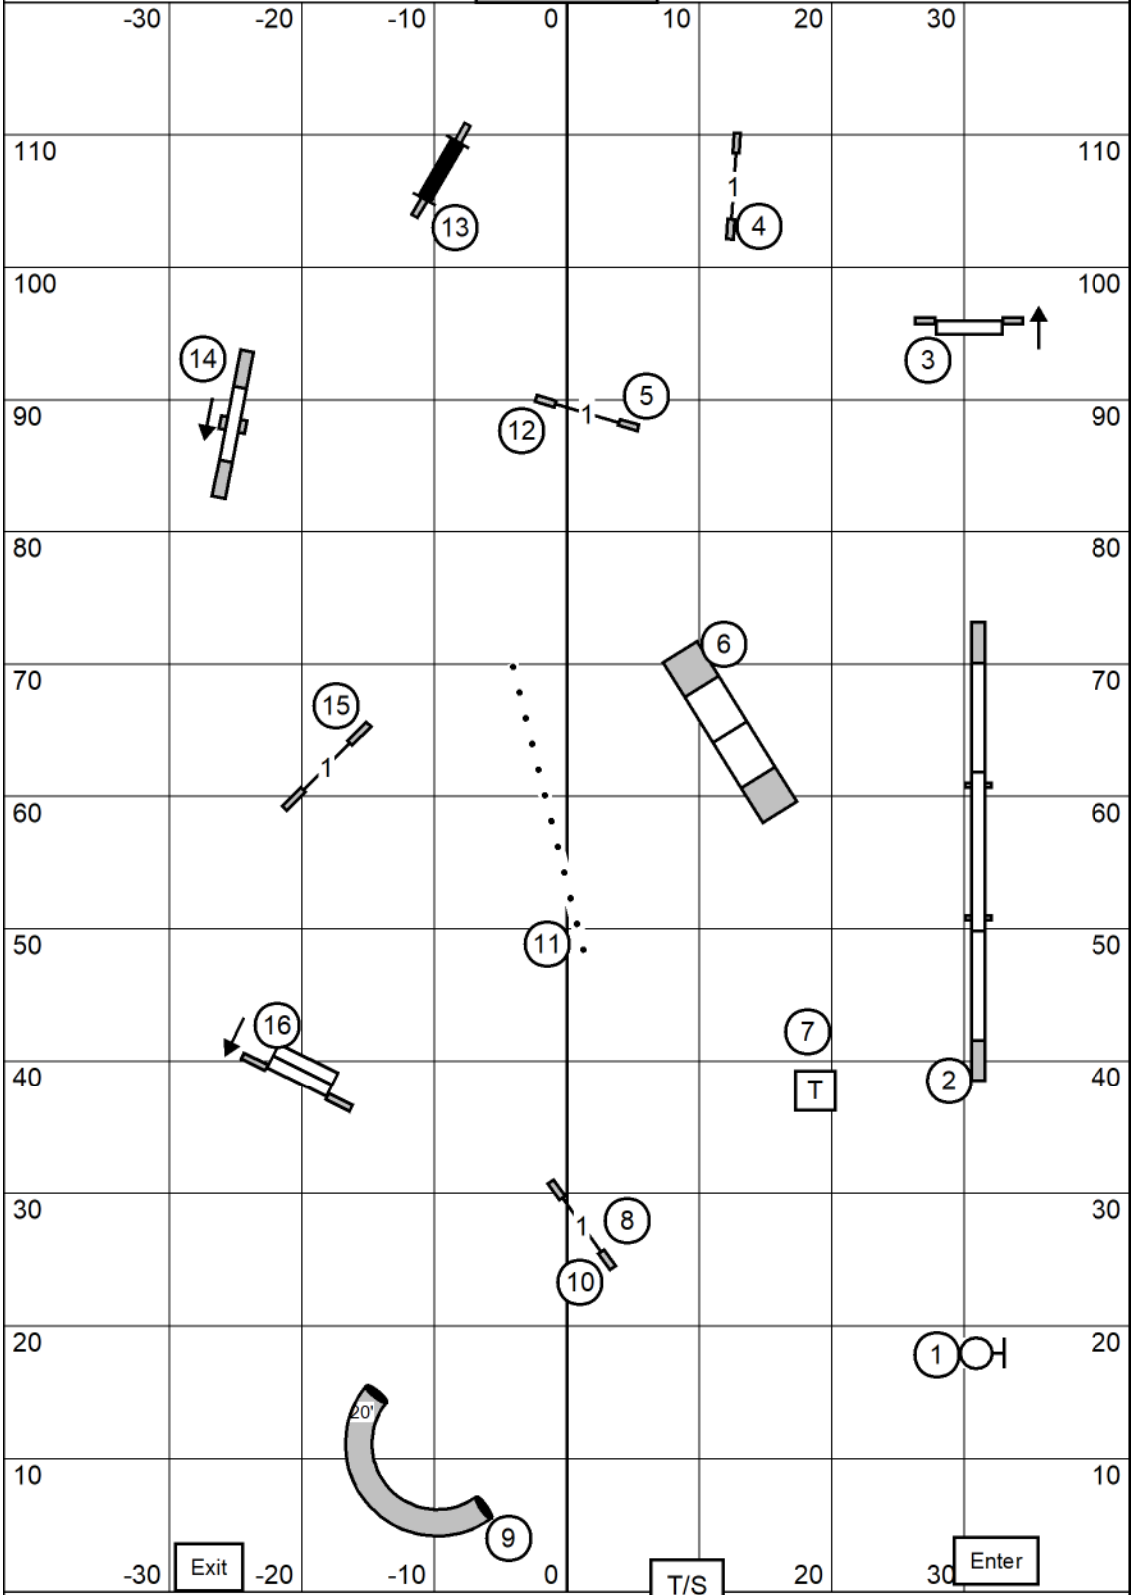

PREMIER STD

85' x 120' indoors
on agility matting

Southern Adirondack Agility Club
May 19th, 2024
Judge Alexandra Davis

EXC- MAS STD

85' x 120' indoors
on agility matting

Southern Adirondack Agility Club
May 19th, 2024
Judge Alexandra Davis

OPEN STD

85' x 120' indoors
on agility matting

Southern Adirondack Agility Club
May 19th, 2024
Judge Alexandra Davis

NOVICE STD

85' x 120' indoors
on agility matting

Southern Adirondack Agility Club
May 19th, 2024
Judge Alexandra Davis