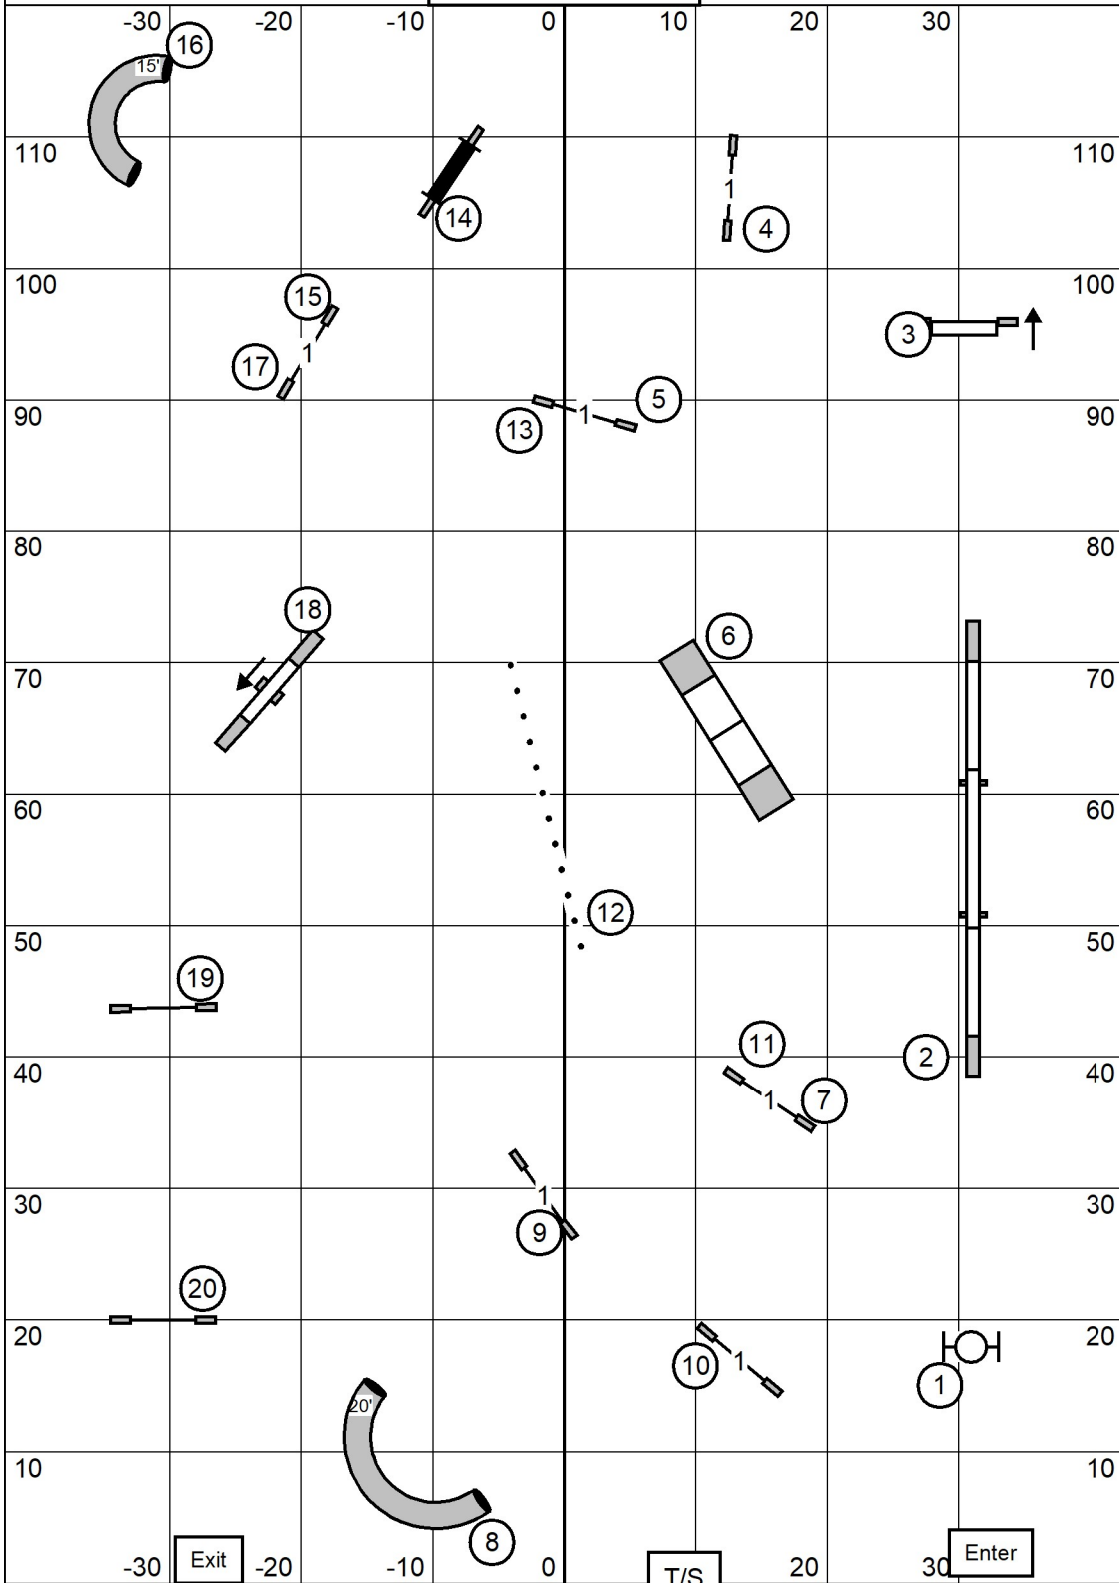

PREMIER STD

85' x 120' indoors
on agility matting

Southern Adirondack Agility Club
May 19th, 2024
Judge Alexandra Davis