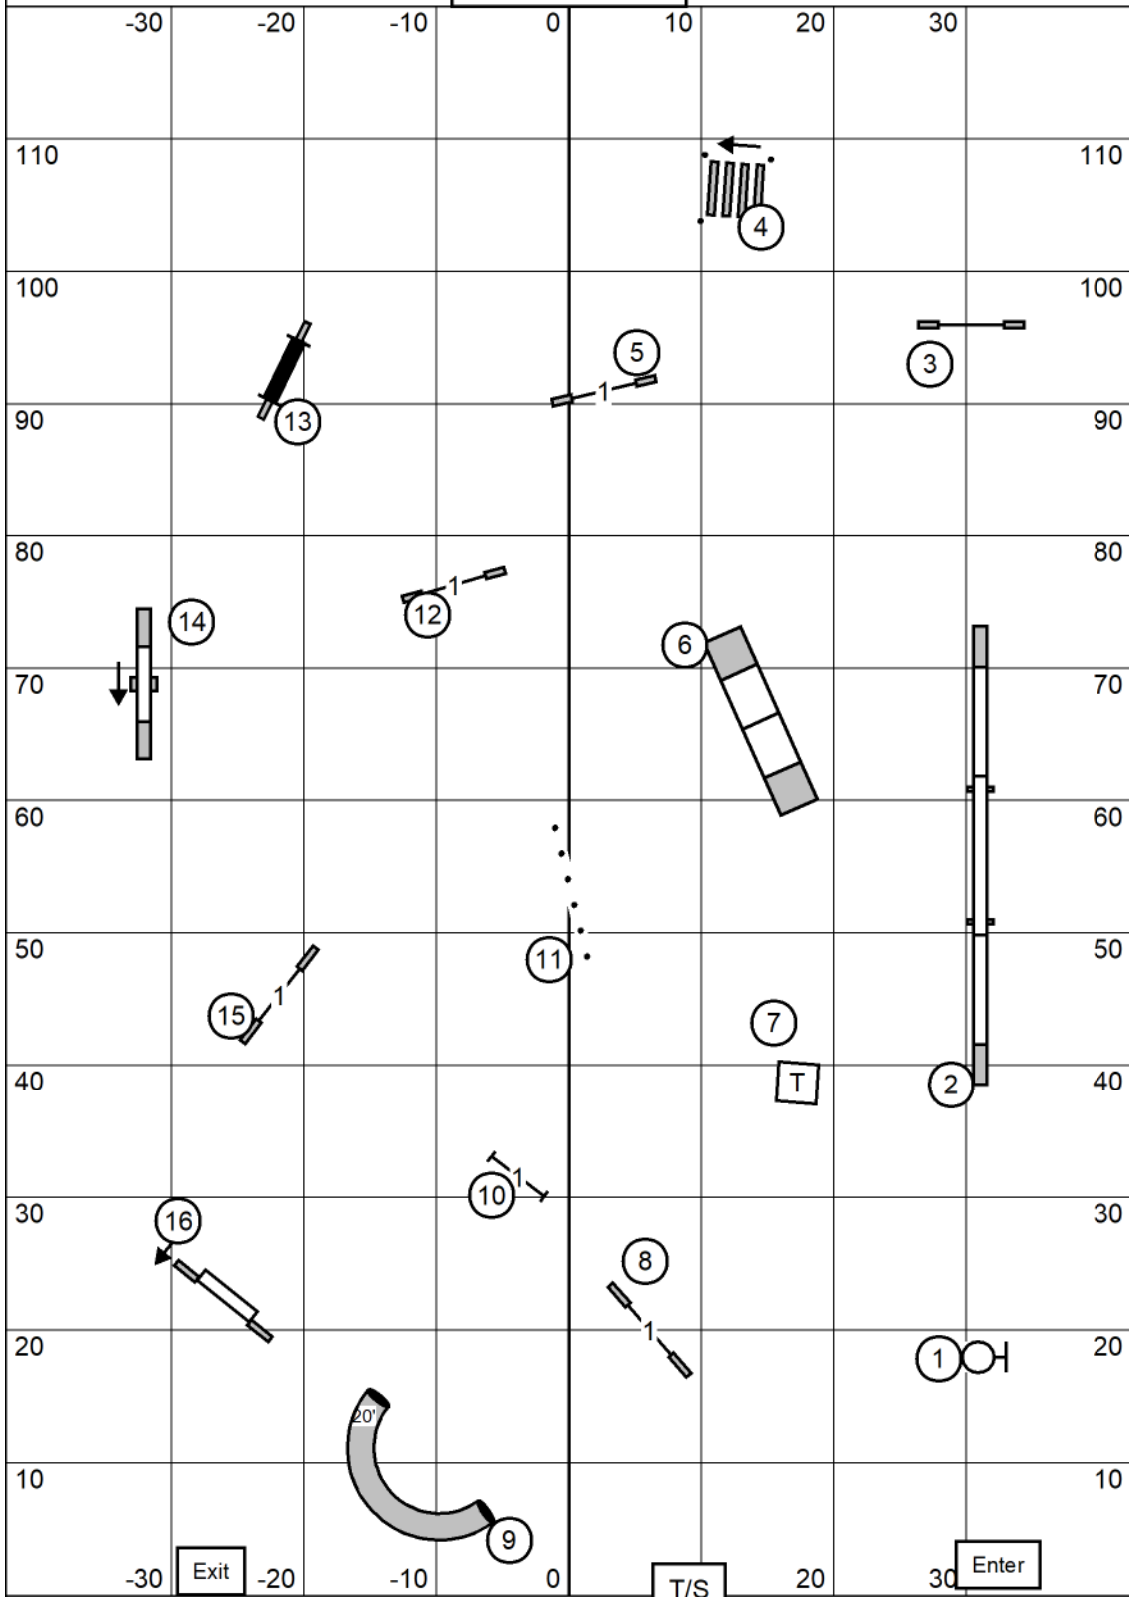

PREMIER STD

85' x 120' indoors
on agility matting

Southern Adirondack Agility Club
May 19th, 2024
Judge Alexandra Davis

EXC- MAS STD

85' x 120' indoors
on agility matting

Southern Adirondack Agility Club
May 19th, 2024
Judge Alexandra Davis

OPEN STD

85' x 120' indoors
on agility matting

Southern Adirondack Agility Club
May 19th, 2024
Judge Alexandra Davis

NOVICE STD

85' x 120' indoors
on agility matting

Southern Adirondack Agility Club
May 19th, 2024
Judge Alexandra Davis