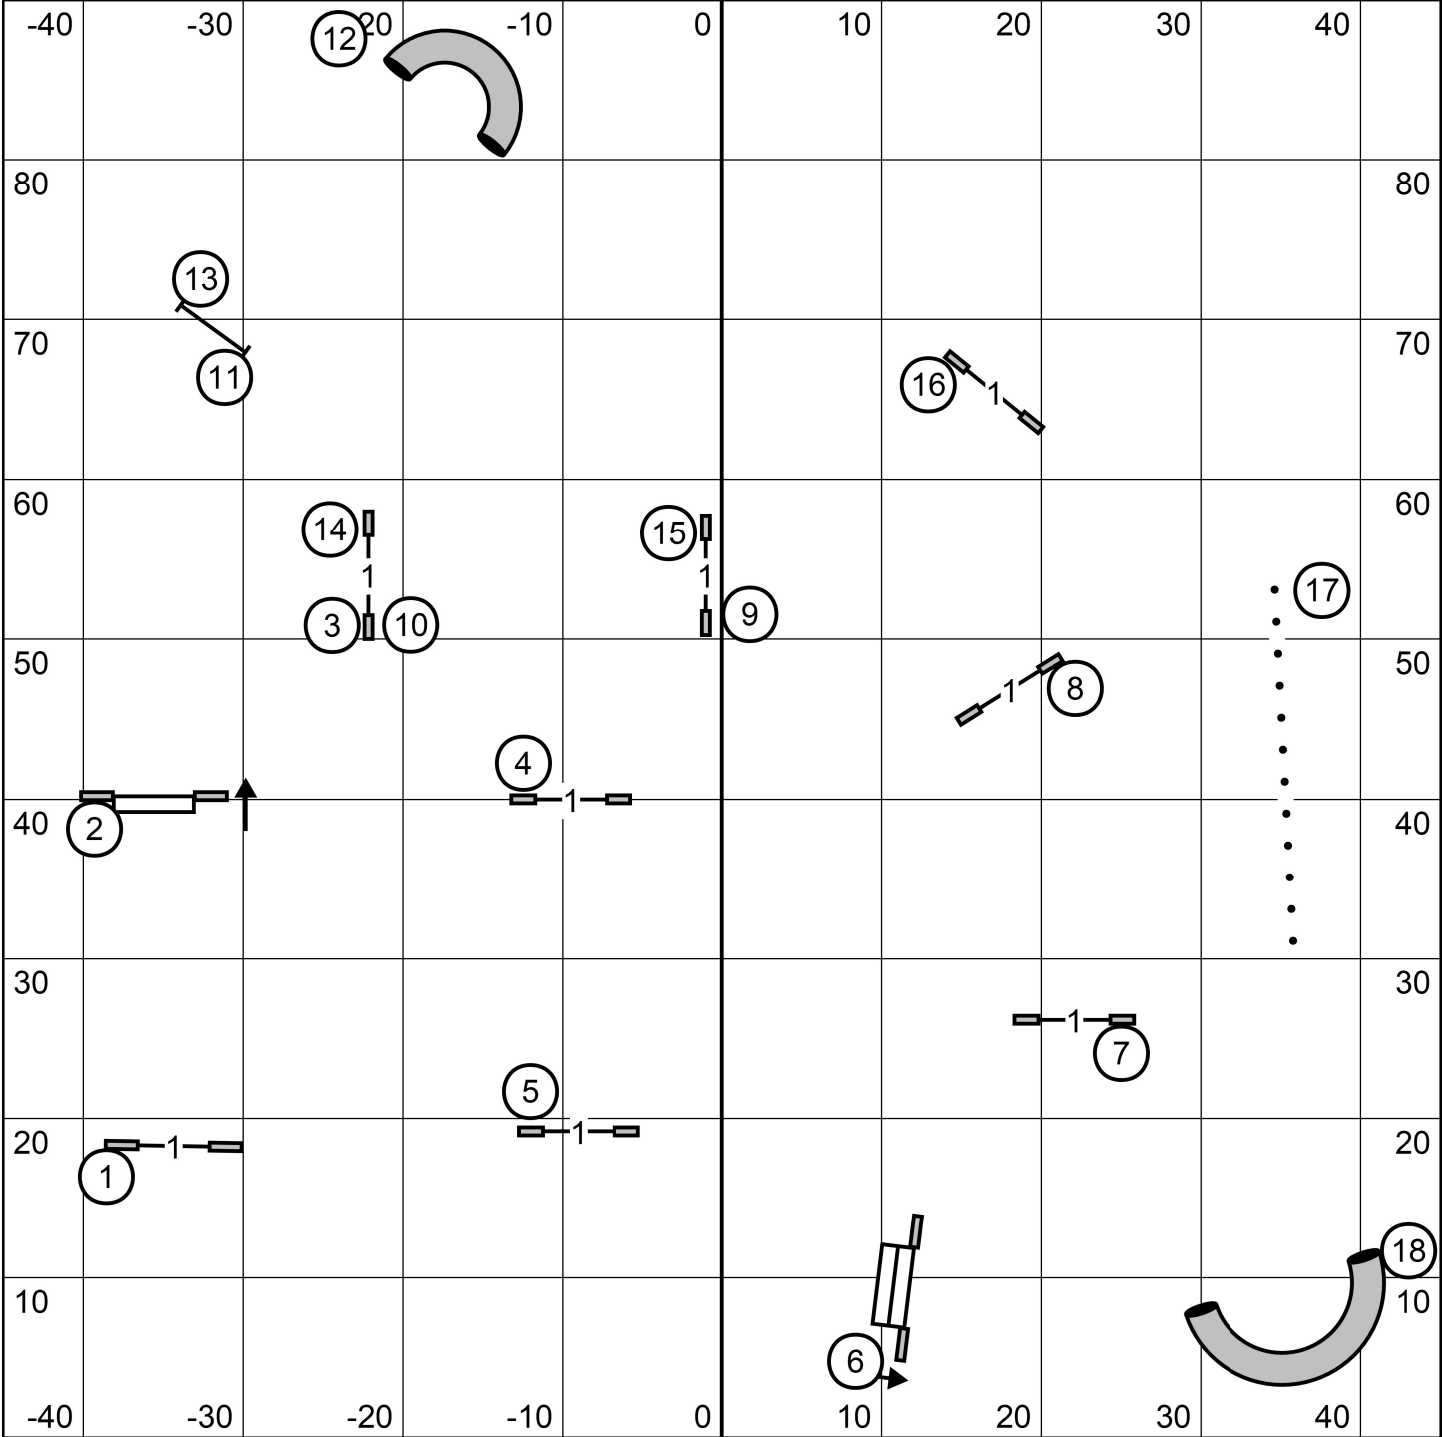

LEAP Agility Club
5/27/24 Monday OPEN JWW
Judge Karl Blakely