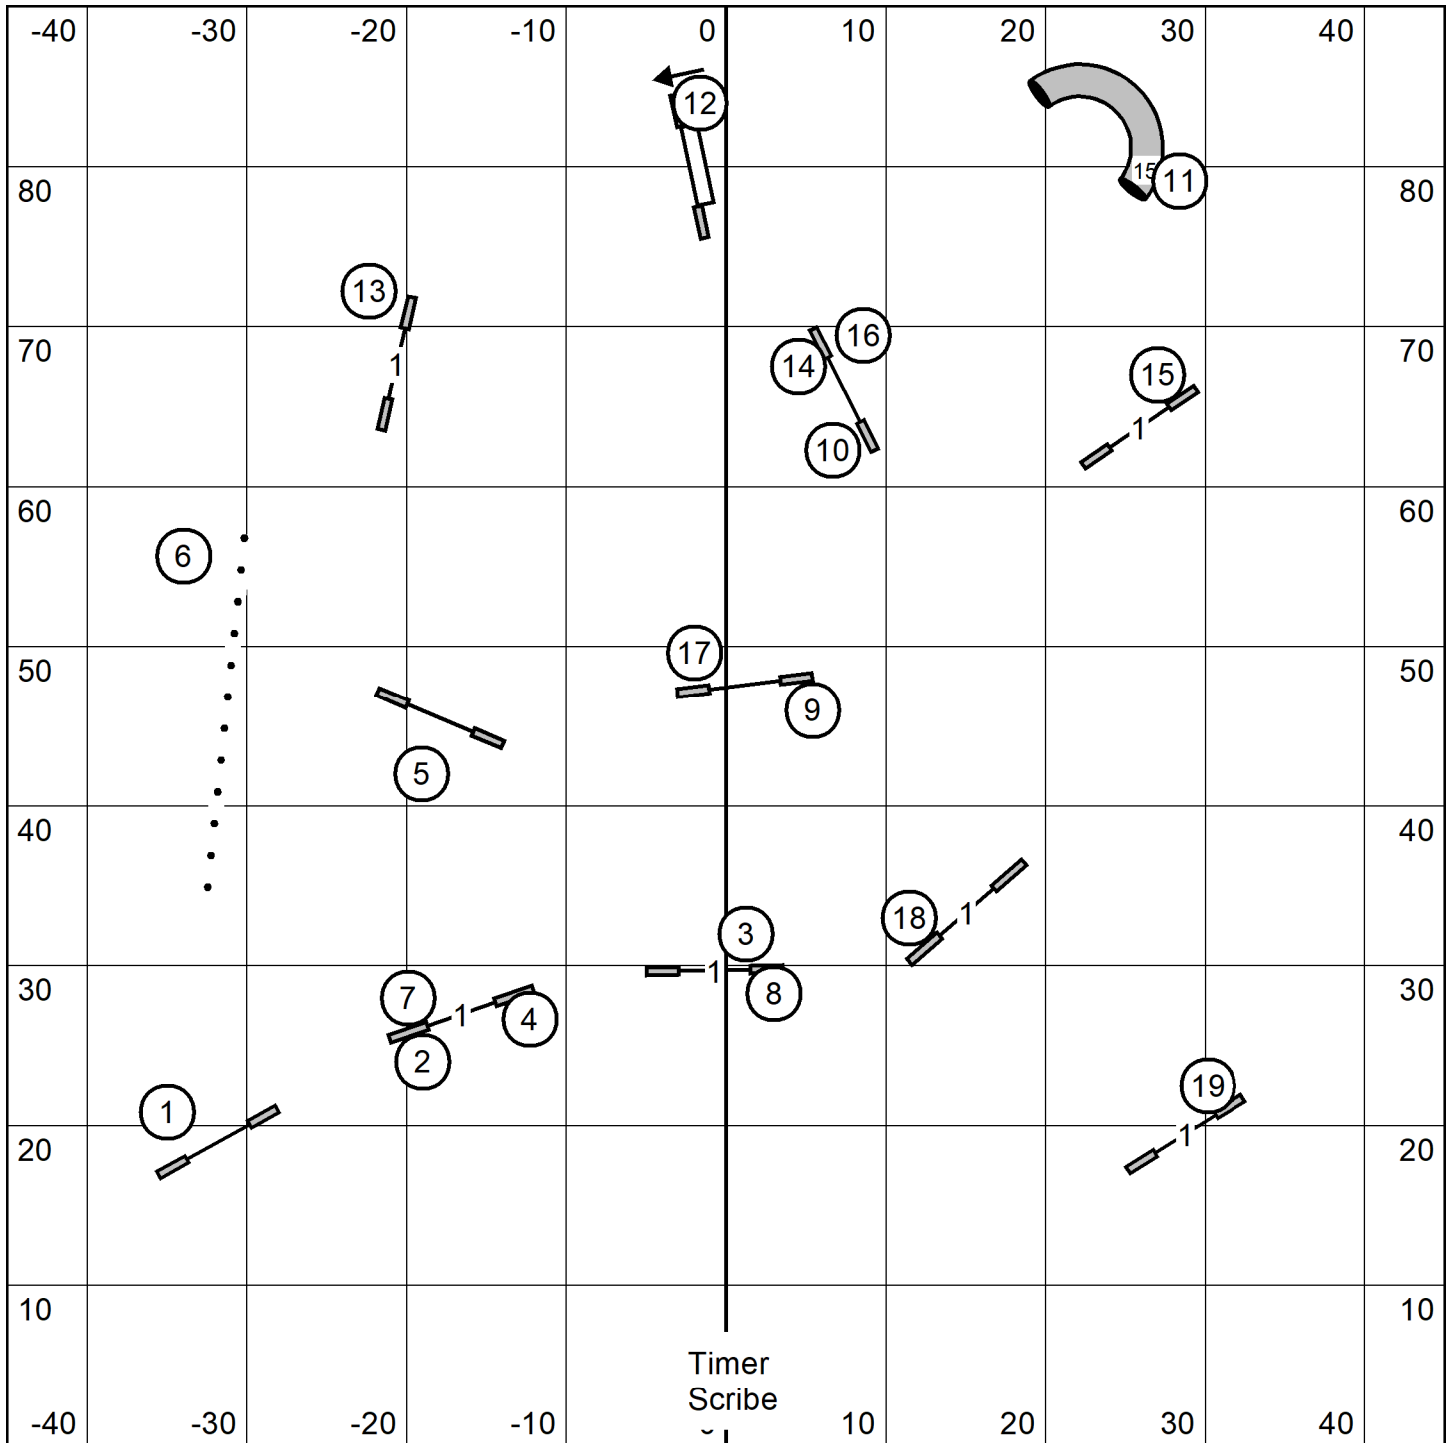

### Leap Agility Club of Central Mass

Stor Hill Family Athletic Ctr, Tolland, CT

Indoors - 90 x 90- Turf

Monday May 27, 2024

Lavonda L. Herring

**FAST**

**Nov: 7,8**

**Open: 4,5 or boxed 5,6**

**Exc: 4,5,6**

**Leap Agility Club of Central Mass**  
 Stor Hill Family Athletic Ctr, Tolland, CT  
 Indoors - 90 x 90- Turf  
 Monday May 27, 2024  
 Lavonda L. Herring  
**Open Std**

**Leap Agility Club of Central Mass**  
 Stor Hill Family Athletic Ctr, Tolland, CT  
 Indoors - 90 x 90- Turf  
 Monday May 27, 2024  
 Lavonda L. Herring  
**Novice Std**

**Leap Agility Club of Central Mass**  
 Stor Hill Family Athletic Ctr, Tolland, CT  
 Indoors - 90 x 90- Turf  
 Monday May 27, 2024  
 Lavonda L. Herring  
**Exc/Masters Jww**

**Leap Agility Club of Central Mass**  
 Stor Hill Family Athletic Ctr, Tolland, CT  
 Indoors - 90 x 90- Turf  
 Monday May 27, 2024  
 Lavonda L. Herring  
**Premier Jww**