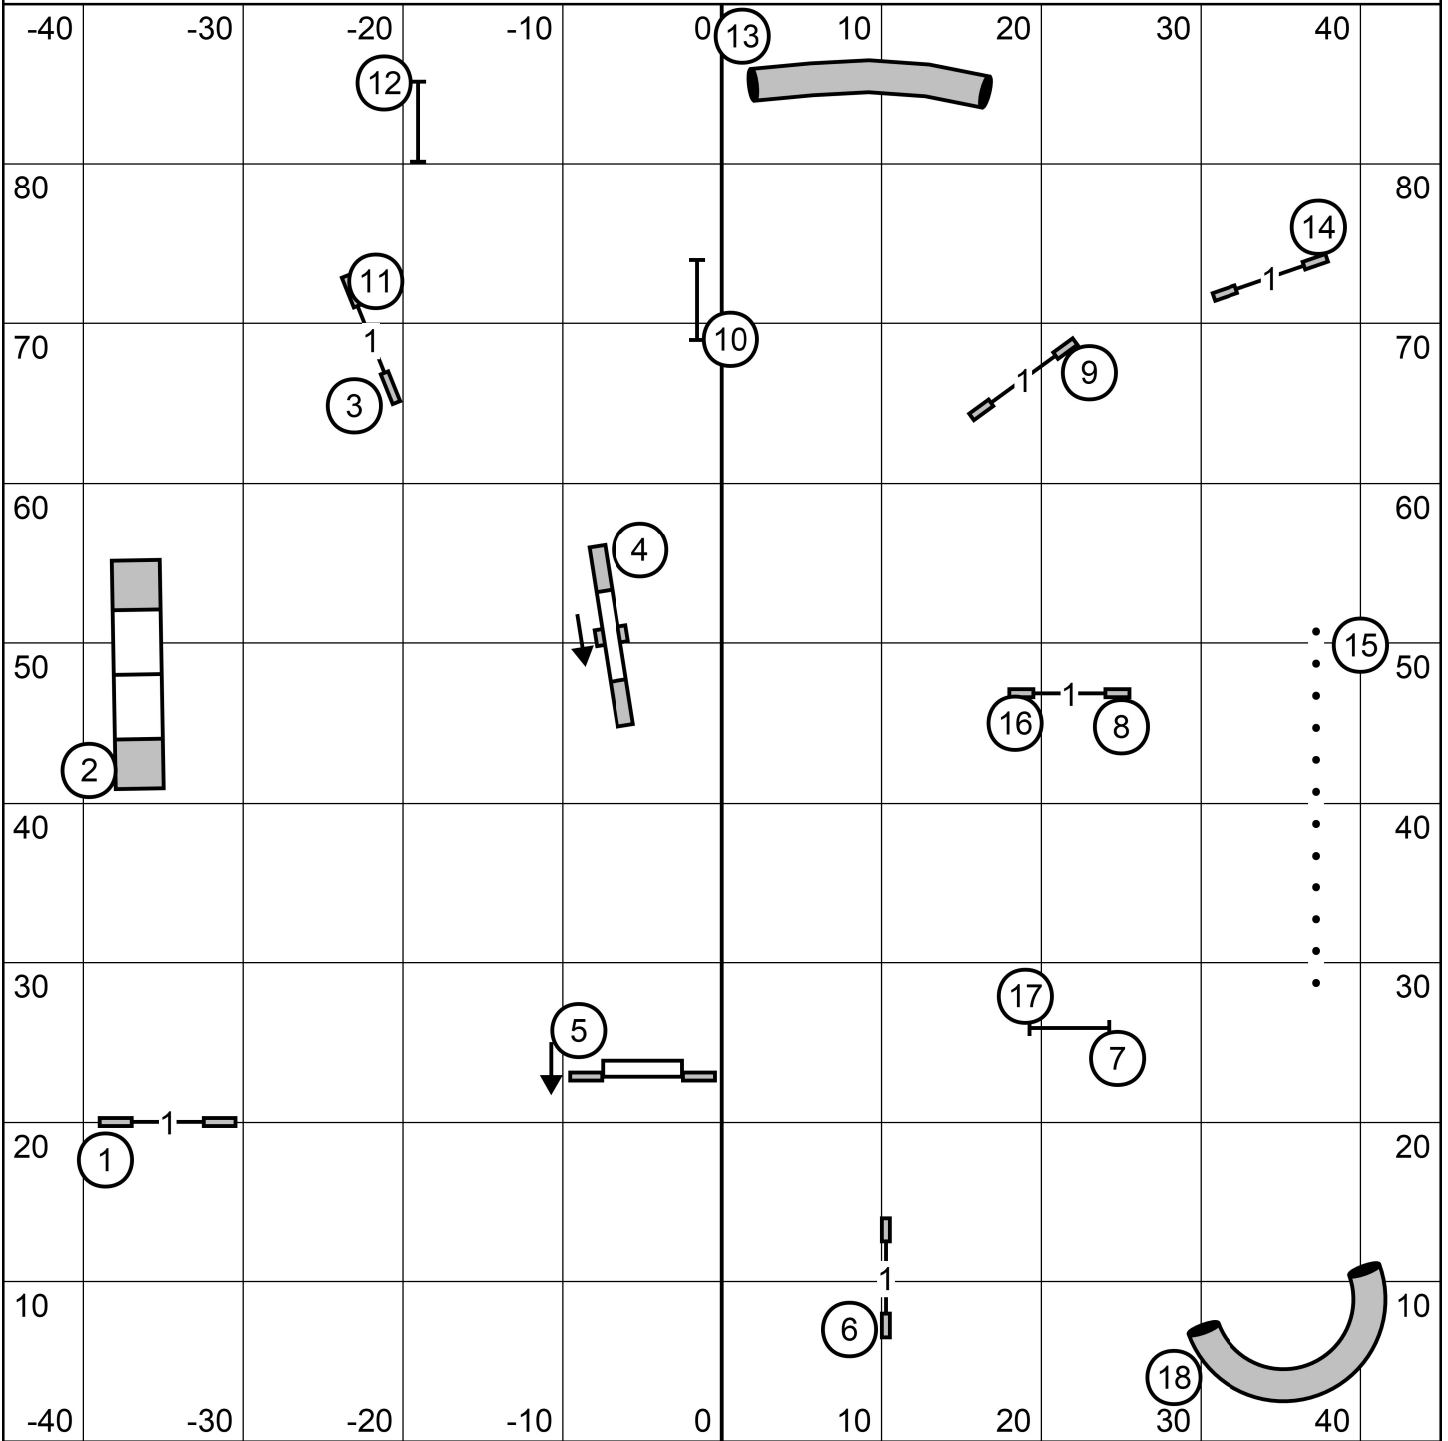

LEAP Agility Club
5/27/24 Monday TIME TO BEAT
Judge Karl Blakely