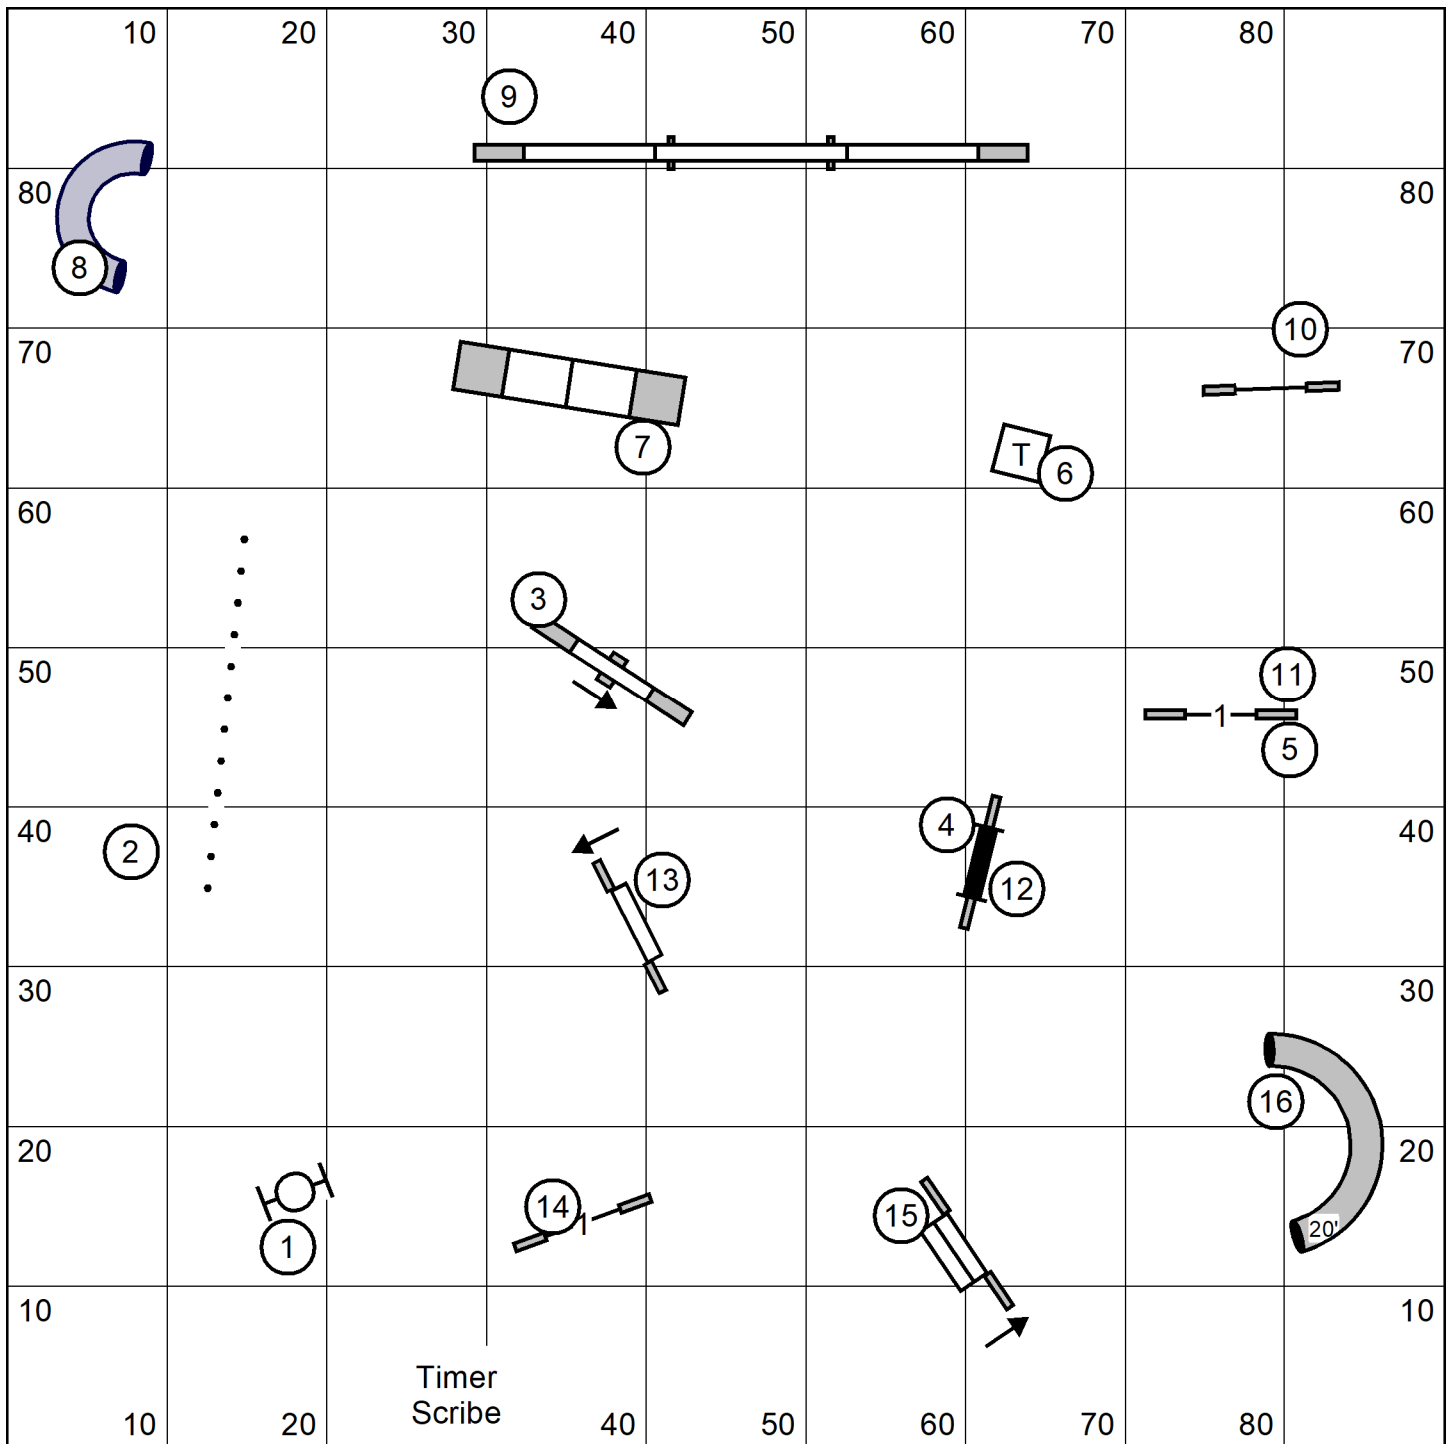

### Leap Agility Club of Central Mass

Stor Hill Family Athletic Ctr, Tolland, CT

Indoors - 90 x 90- Turf

Monday May 27, 2024

Lavonda L. Herring

**FAST**

**Nov: 7,8**

**Open: 4,5 or boxed 5,6**

**Exc: 4,5,6**

**Leap Agility Club of Central Mass**  
 Stor Hill Family Athletic Ctr, Tolland, CT  
 Indoors - 90 x 90- Turf  
 Monday May 27, 2024  
 Lavonda L. Herring  
**Open Std**

**Leap Agility Club of Central Mass**  
 Stor Hill Family Athletic Ctr, Tolland, CT  
 Indoors - 90 x 90- Turf  
 Monday May 27, 2024  
 Lavonda L. Herring  
**Novice Std**

**Leap Agility Club of Central Mass**  
 Stor Hill Family Athletic Ctr, Tolland, CT  
 Indoors - 90 x 90- Turf  
 Monday May 27, 2024  
 Lavonda L. Herring  
**Exc/Masters Jww**

**Leap Agility Club of Central Mass**  
 Stor Hill Family Athletic Ctr, Tolland, CT  
 Indoors - 90 x 90- Turf  
 Monday May 27, 2024  
 Lavonda L. Herring  
**Premier Jww**