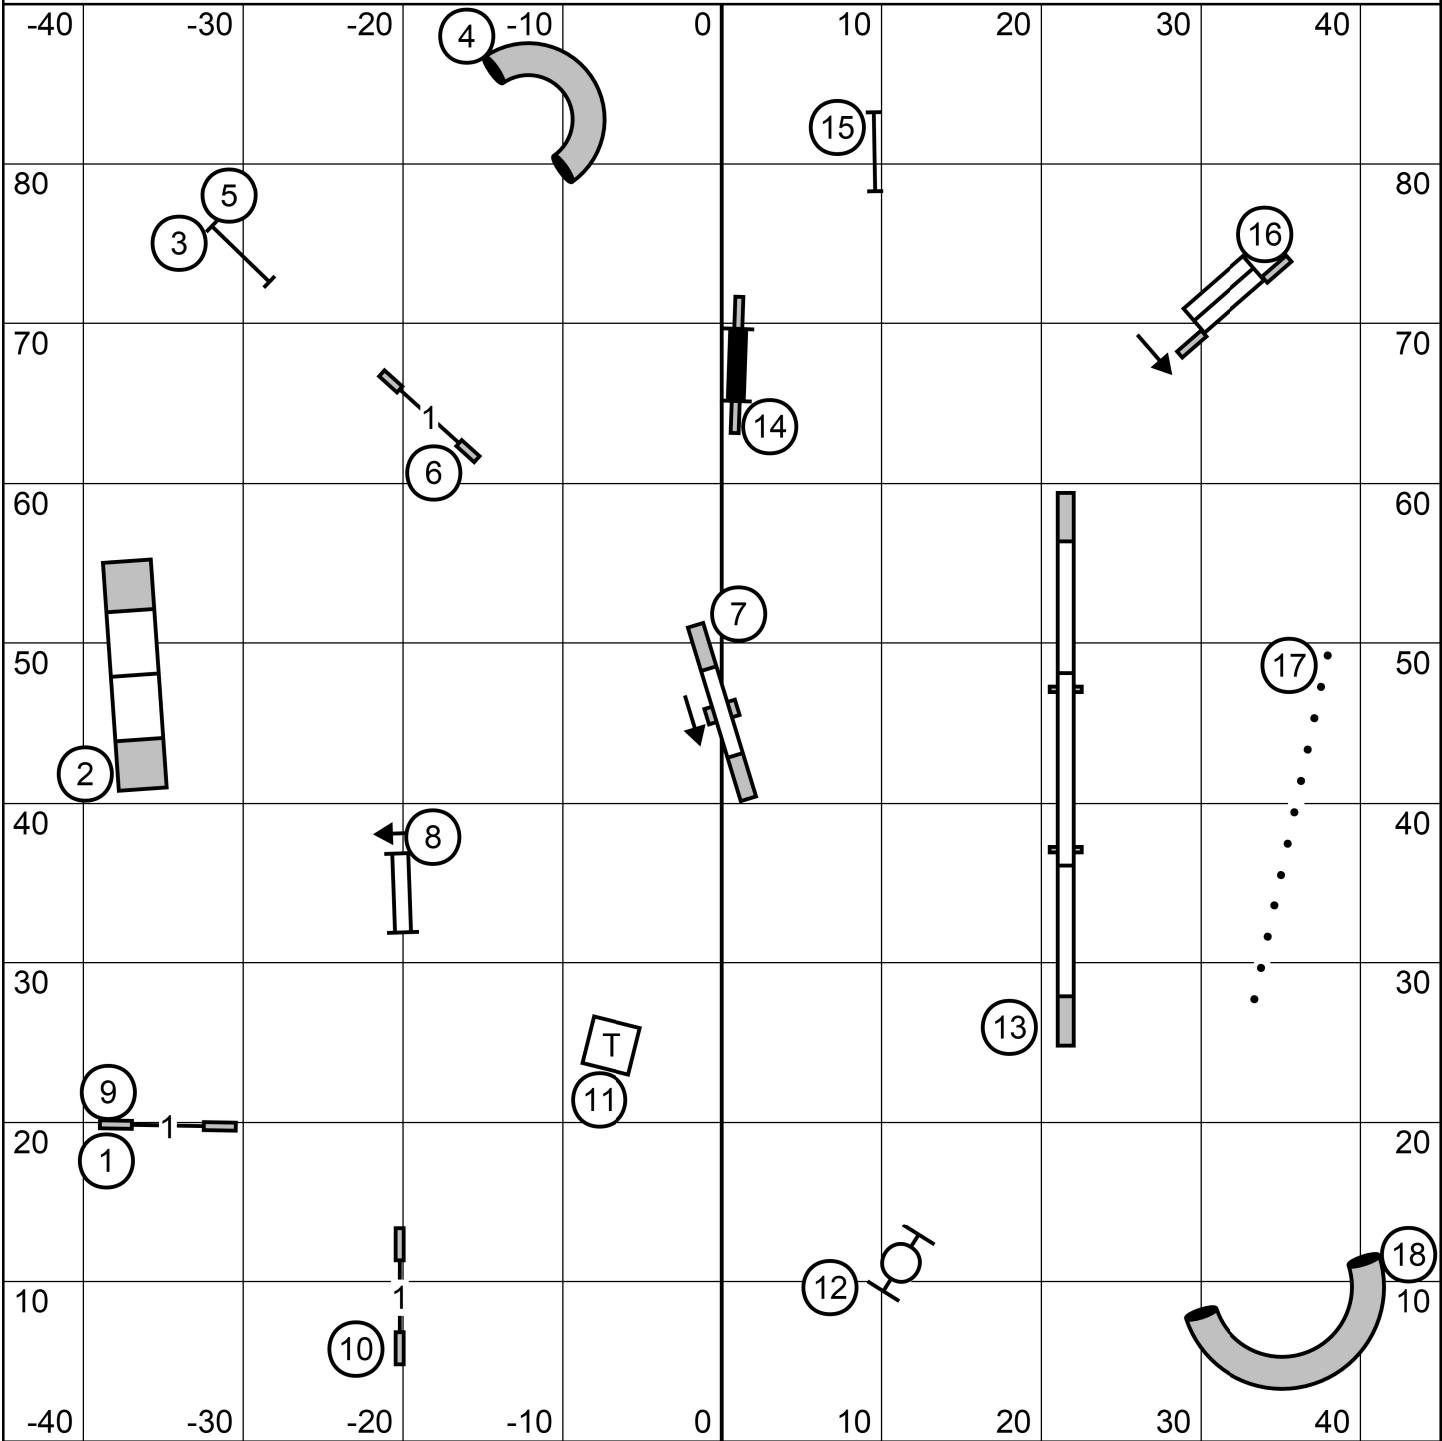

LEAP Agility Club
5/27/24 Monday EXC/MSTR STD
Judge Karl Blakely