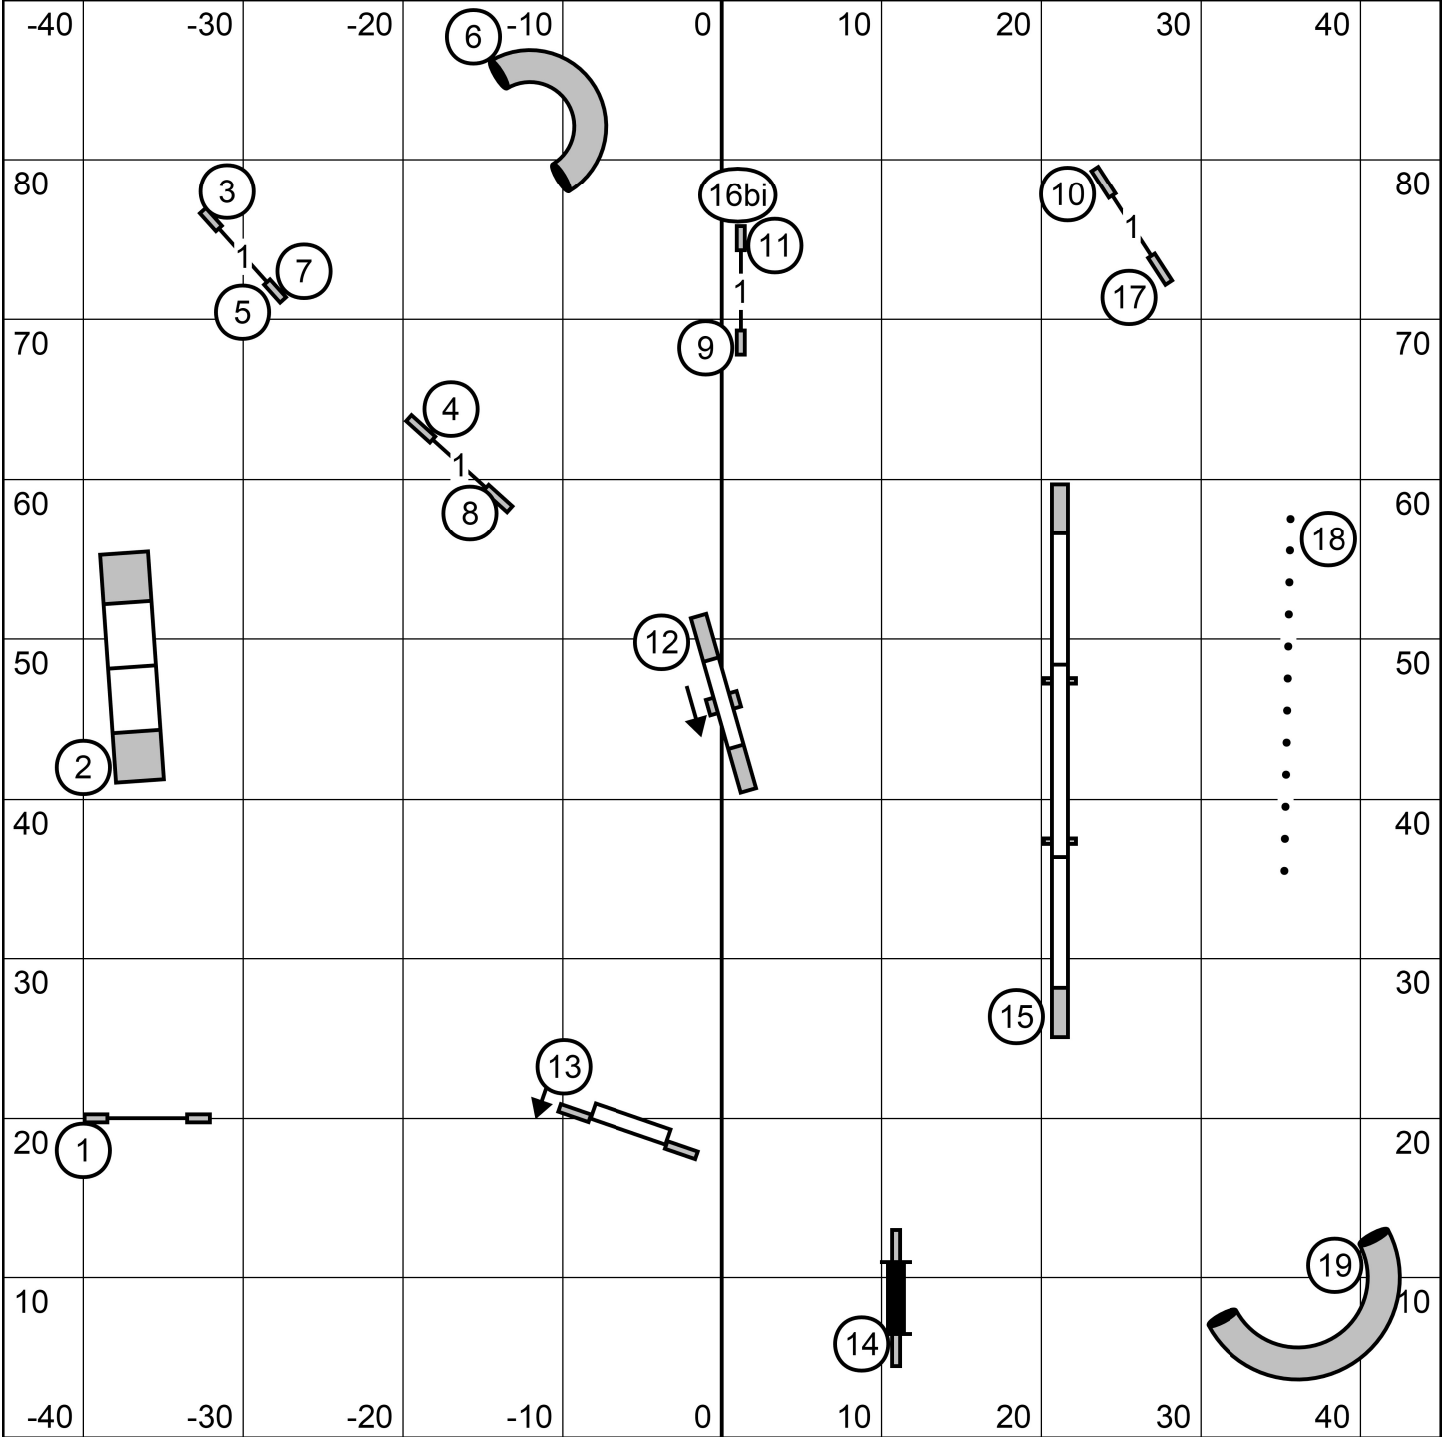

LEAP Agility Club
5/27/24 Monday PREMIER STD
Judge Karl Blakely