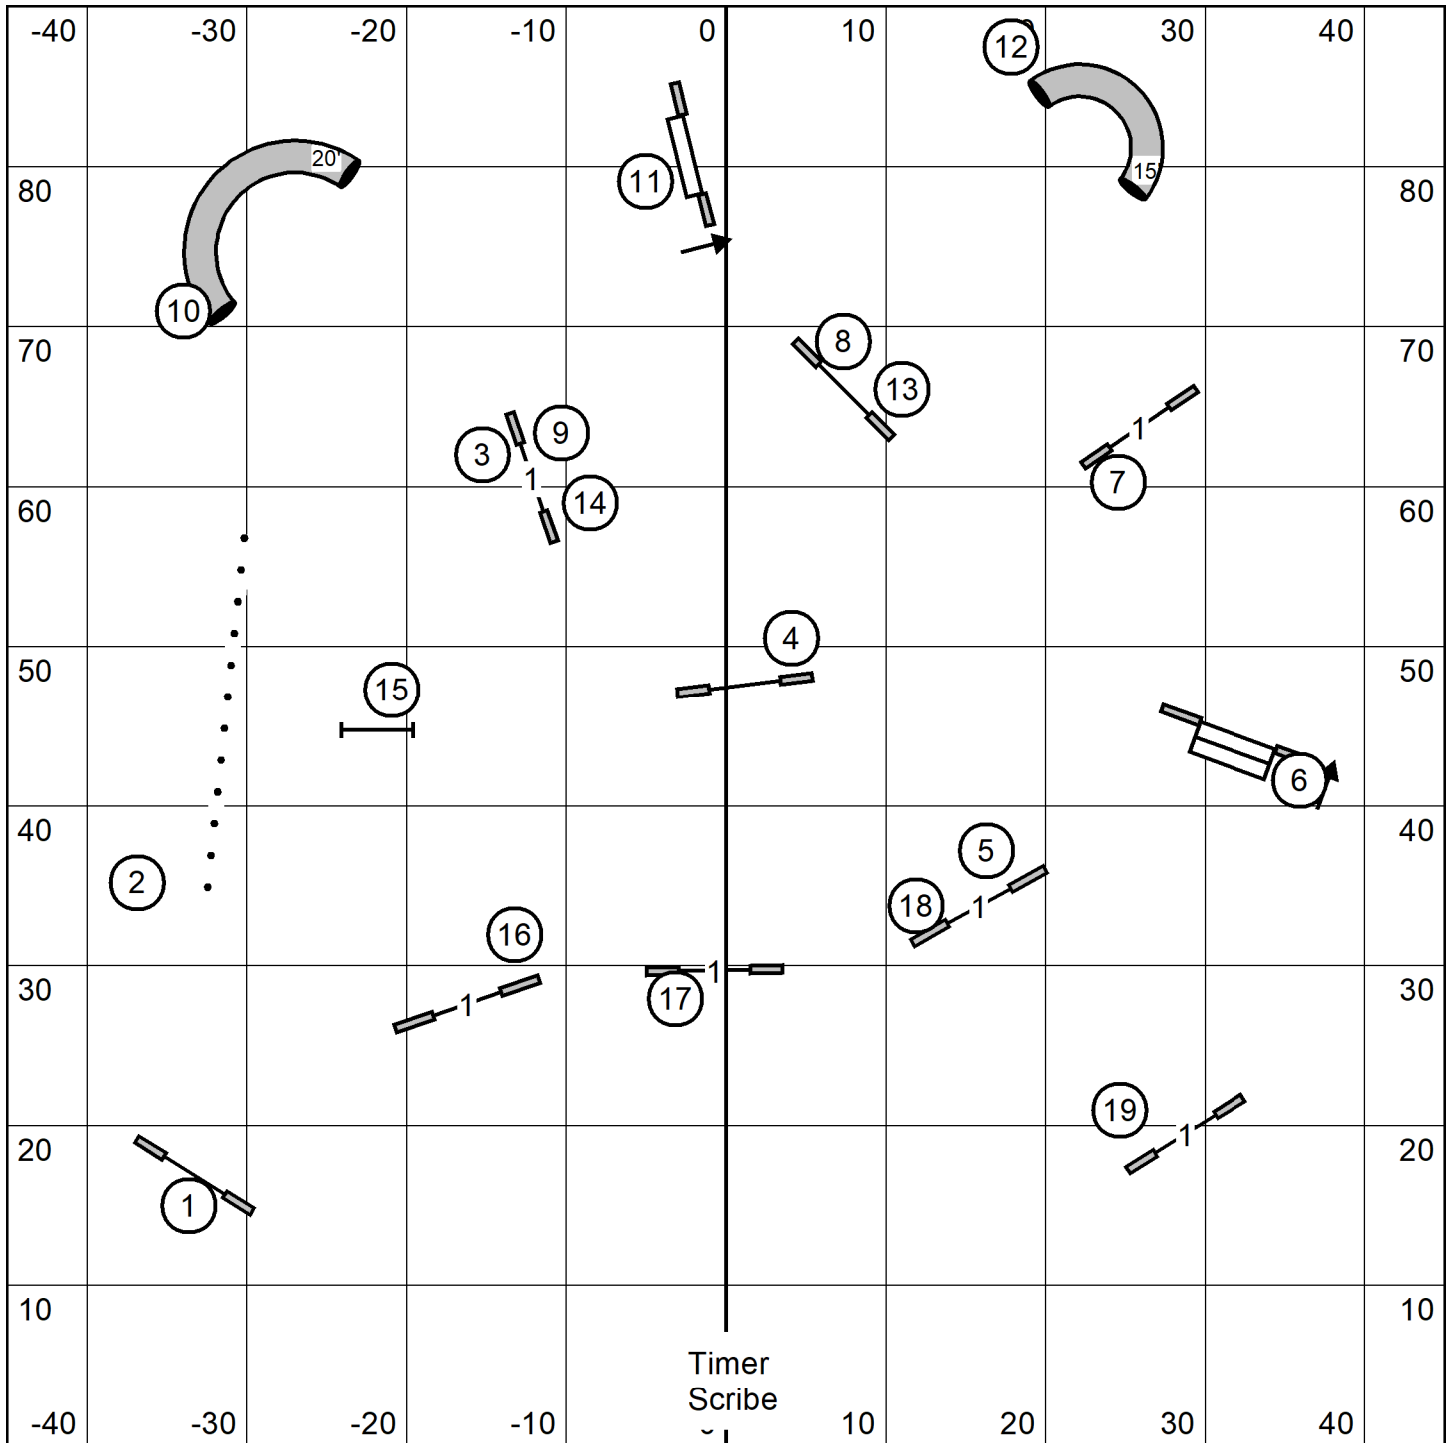

### Leap Agility Club of Central Mass

Stor Hill Family Athletic Ctr, Tolland, CT

Indoors - 90 x 90- Turf

Monday May 27, 2024

Lavonda L. Herring

**FAST**

**Nov: 7,8**

**Open: 4,5 or boxed 5,6**

**Exc: 4,5,6**

**Leap Agility Club of Central Mass**  
 Stor Hill Family Athletic Ctr, Tolland, CT  
 Indoors - 90 x 90- Turf  
 Monday May 27, 2024  
 Lavonda L. Herring  
**Open Std**

**Leap Agility Club of Central Mass**  
 Stor Hill Family Athletic Ctr, Tolland, CT  
 Indoors - 90 x 90- Turf  
 Monday May 27, 2024  
 Lavonda L. Herring  
**Novice Std**

**Leap Agility Club of Central Mass**  
 Stor Hill Family Athletic Ctr, Tolland, CT  
 Indoors - 90 x 90- Turf  
 Monday May 27, 2024  
 Lavonda L. Herring  
**Exc/Masters Jww**

**Leap Agility Club of Central Mass**  
 Stor Hill Family Athletic Ctr, Tolland, CT  
 Indoors - 90 x 90- Turf  
 Monday May 27, 2024  
 Lavonda L. Herring  
**Premier Jww**