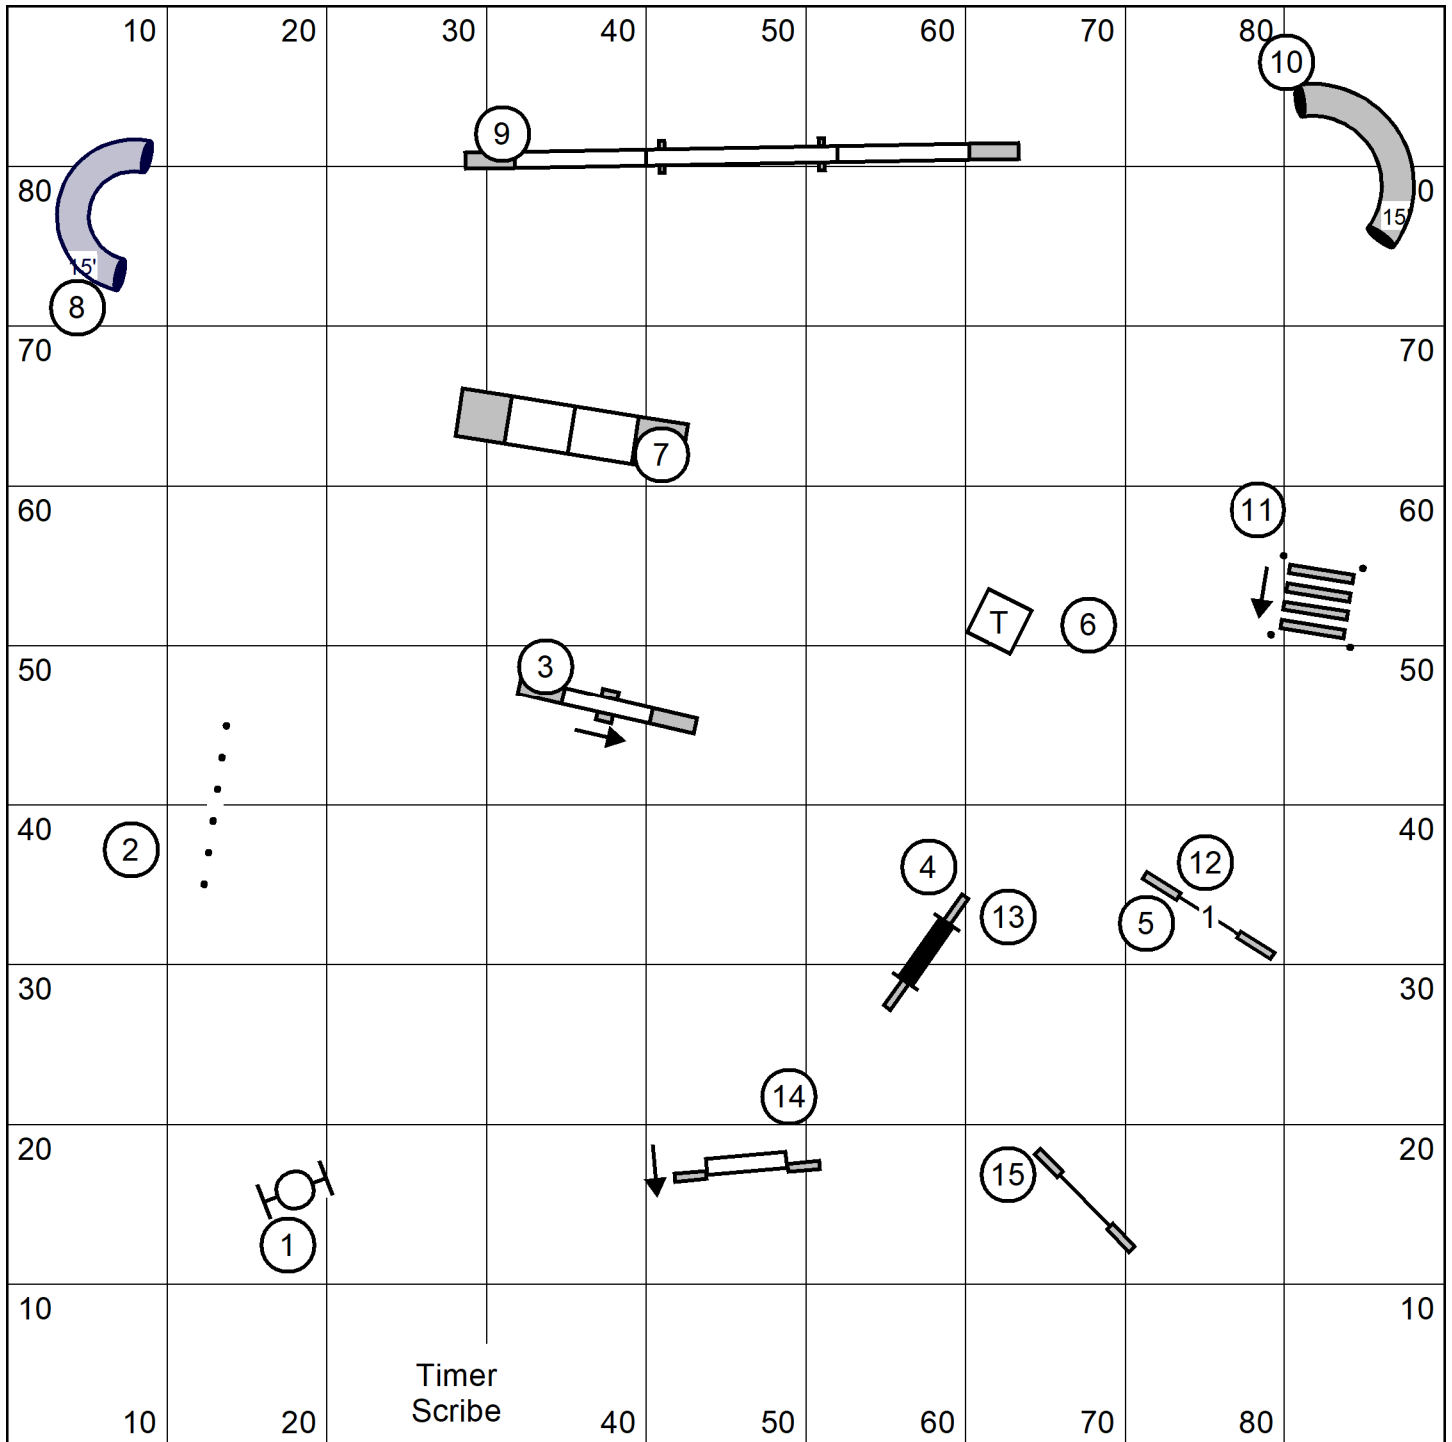

### Leap Agility Club of Central Mass

Stor Hill Family Athletic Ctr, Tolland, CT

Indoors - 90 x 90- Turf

Monday May 27, 2024

Lavonda L. Herring

**FAST**

**Nov: 7,8**

**Open: 4,5 or boxed 5,6**

**Exc: 4,5,6**

**Leap Agility Club of Central Mass**  
 Stor Hill Family Athletic Ctr, Tolland, CT  
 Indoors - 90 x 90- Turf  
 Monday May 27, 2024  
 Lavonda L. Herring  
**Open Std**

**Leap Agility Club of Central Mass**  
 Stor Hill Family Athletic Ctr, Tolland, CT  
 Indoors - 90 x 90- Turf  
 Monday May 27, 2024  
 Lavonda L. Herring  
**Novice Std**

**Leap Agility Club of Central Mass**  
 Stor Hill Family Athletic Ctr, Tolland, CT  
 Indoors - 90 x 90- Turf  
 Monday May 27, 2024  
 Lavonda L. Herring  
**Exc/Masters Jww**

**Leap Agility Club of Central Mass**  
 Stor Hill Family Athletic Ctr, Tolland, CT  
 Indoors - 90 x 90- Turf  
 Monday May 27, 2024  
 Lavonda L. Herring  
**Premier Jww**