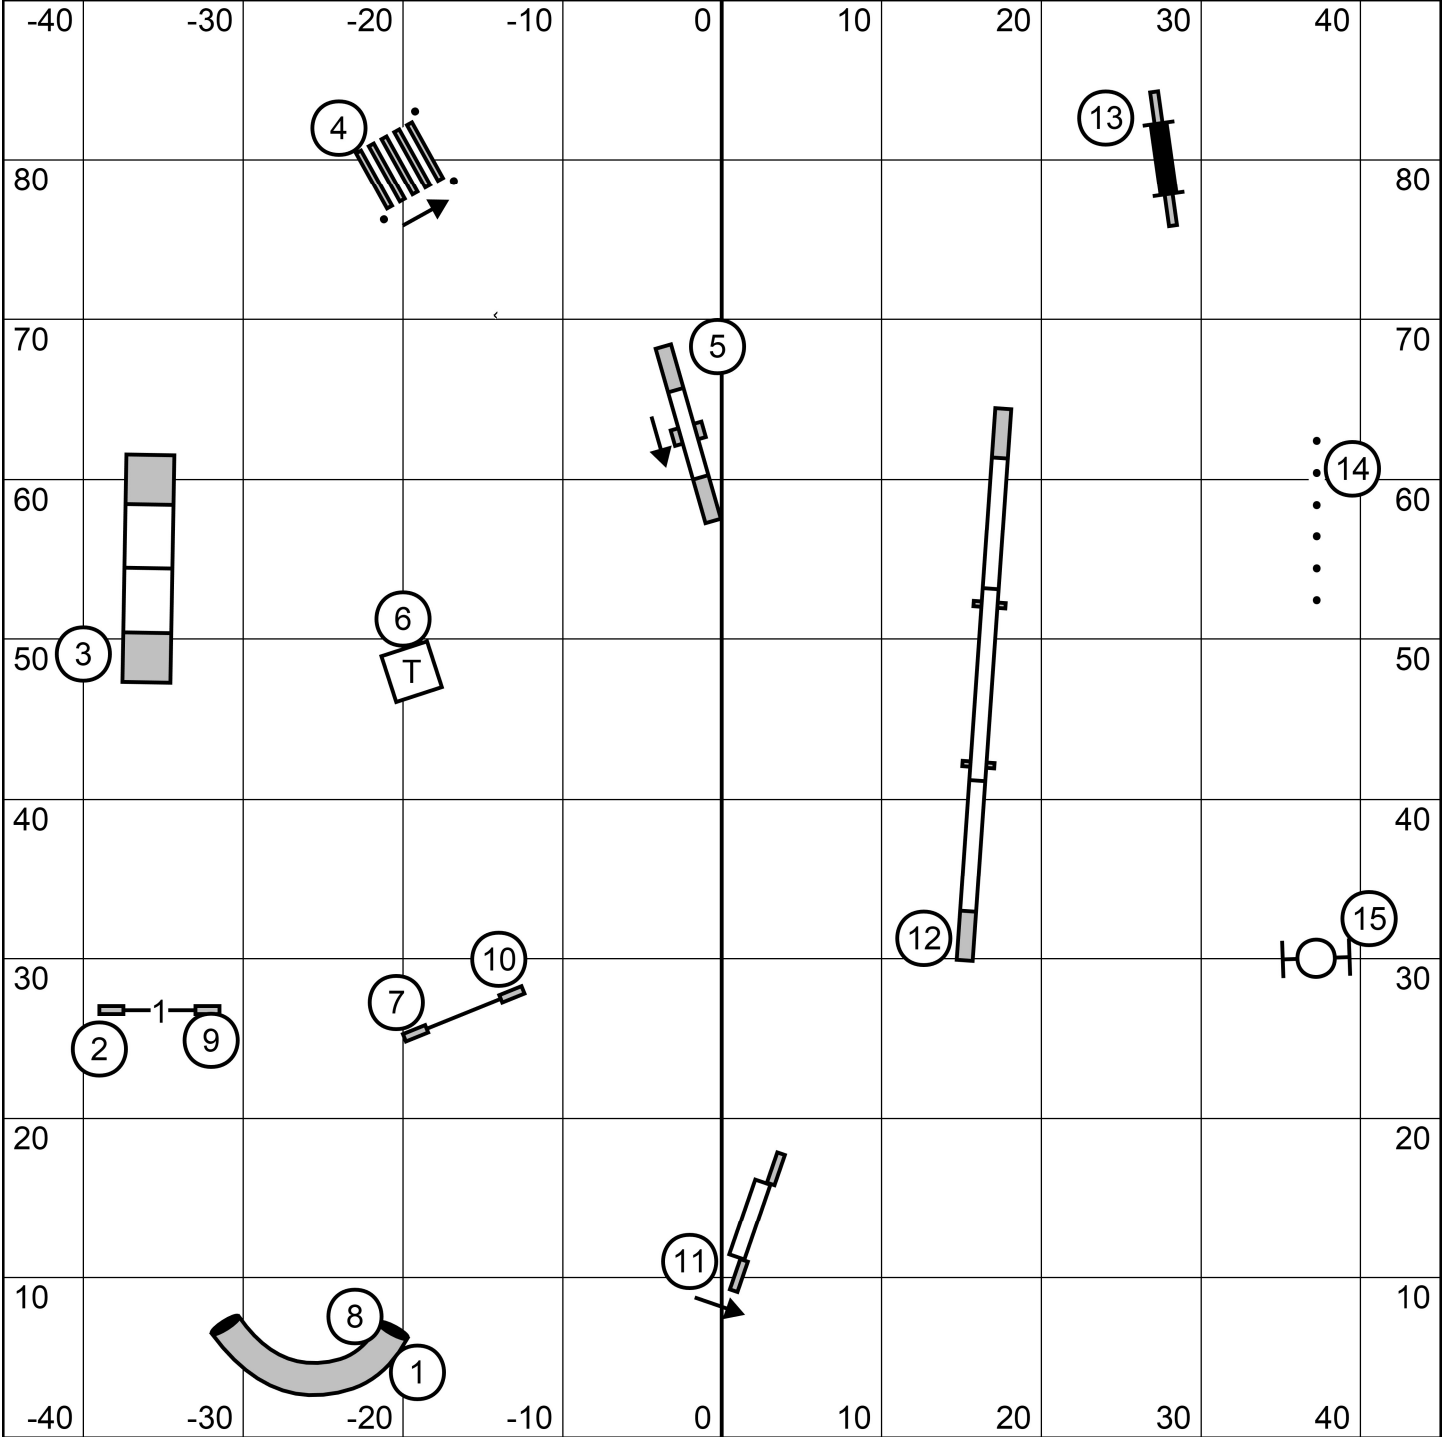

Leap Agility Club
Sunday 5/26/24 NOVICE STD
Judge Karl Blakely