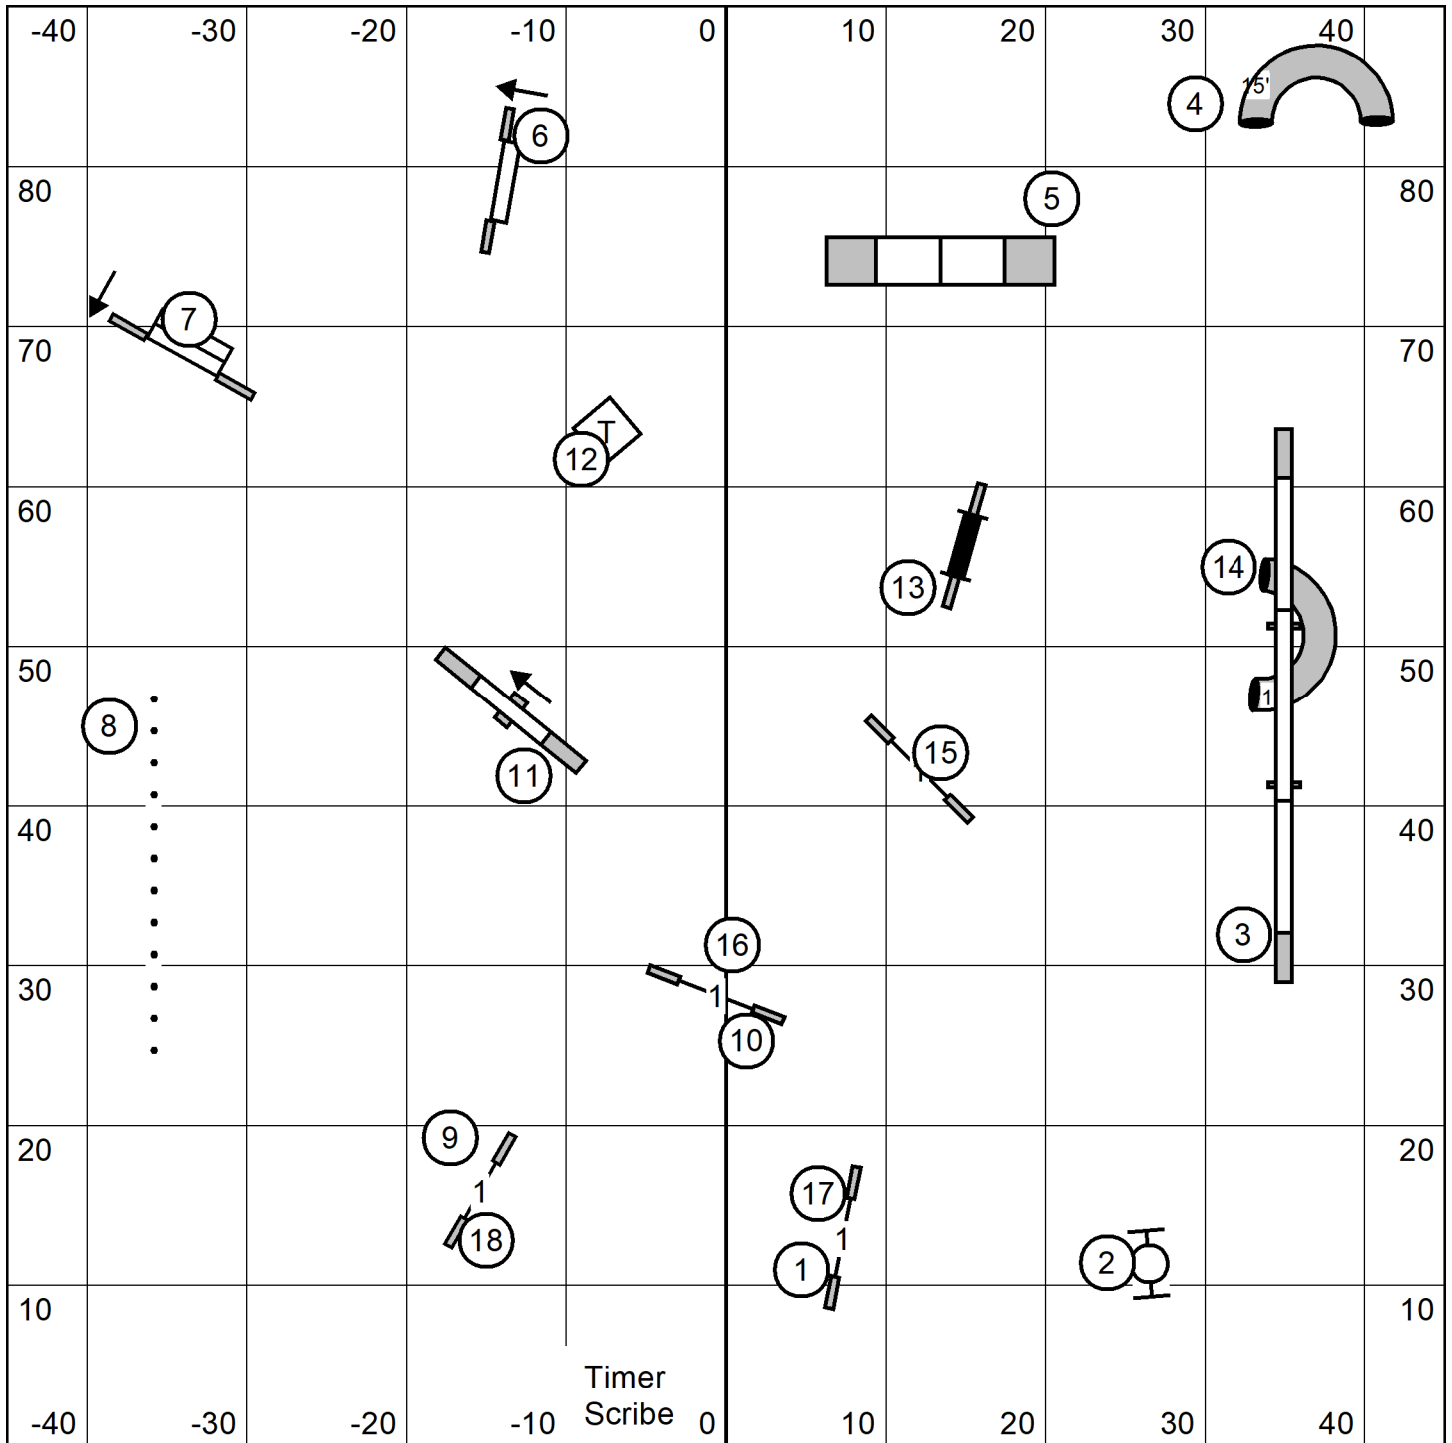

THIS FAST COURSE IS FOR 20-24"

Course Map for 4-16" will be posted at the trial

Leap Agility Club of Central Mass
 Stor Hill Family Athletic Ctr, Tolland, CT
 Indoors - 90 x 90- Turf
 Sunday May 26, 2024
 Lavonda L. Herring
Premier Standard

Leap Agility Club of Central Mass
 Stor Hill Family Athletic Ctr, Tolland, CT
 Indoors - 90 x 90- Turf
 Sunday May 26, 2024
 Lavonda L. Herring
Exc/Masters Standard

Leap Agility Club of Central Mass
 Stor Hill Family Athletic Ctr, Tolland, CT
 Indoors - 90 x 90- Turf
 Sunday May 26, 2024
 Lavonda L. Herring
Open Jww

Leap Agility Club of Central Mass
 Stor Hill Family Athletic Ctr, Tolland, CT
 Indoors - 90 x 90- Turf
 Sunday May 26, 2024
 Lavonda L. Herring
Novice Jww

Leap Agility Club
 Sunday 5/26/24 OPEN STD
 Judge Karl Blakely