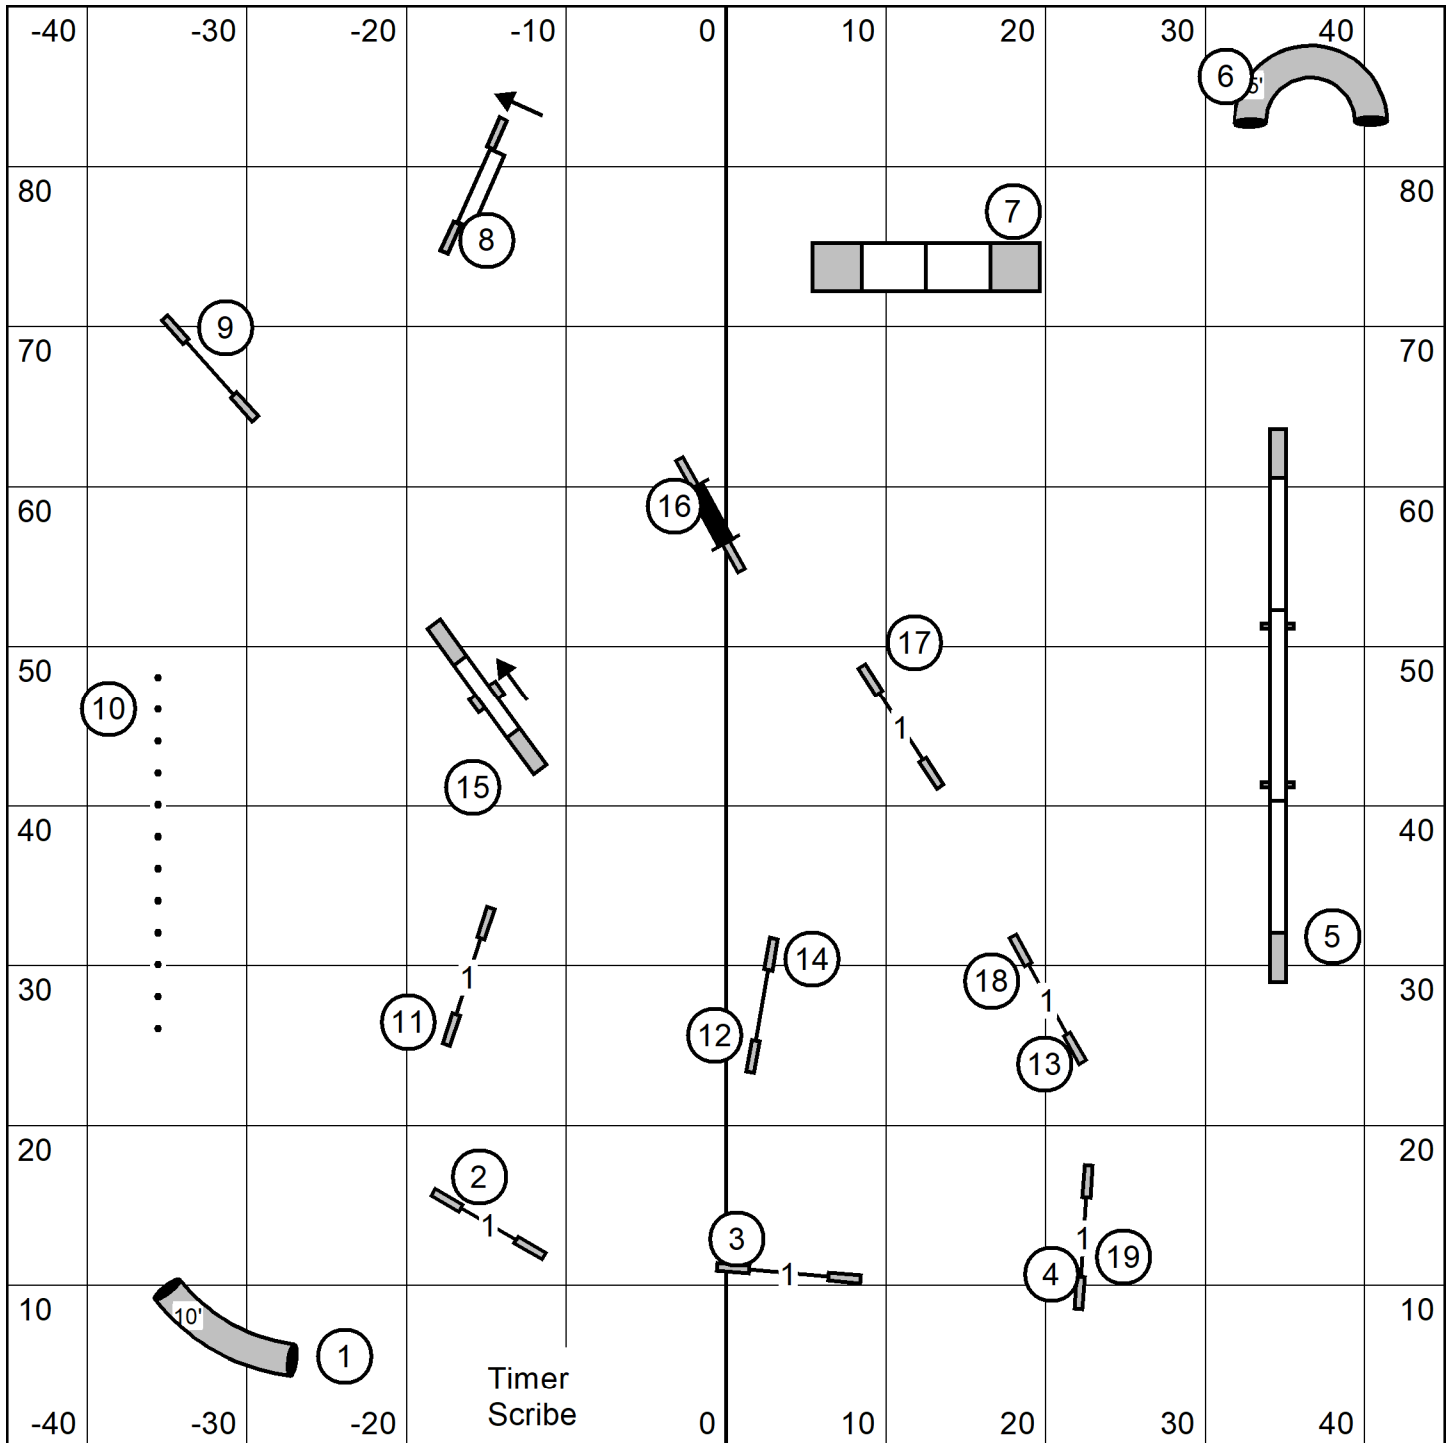

THIS FAST COURSE IS FOR 20-24"

Course Map for 4-16" will be posted at the trial

Leap Agility Club of Central Mass
 Stor Hill Family Athletic Ctr, Tolland, CT
 Indoors - 90 x 90- Turf
 Sunday May 26, 2024
 Lavonda L. Herring
Premier Standard

Leap Agility Club of Central Mass
 Stor Hill Family Athletic Ctr, Tolland, CT
 Indoors - 90 x 90- Turf
 Sunday May 26, 2024
 Lavonda L. Herring
Exc/Masters Standard

Leap Agility Club of Central Mass
 Stor Hill Family Athletic Ctr, Tolland, CT
 Indoors - 90 x 90- Turf
 Sunday May 26, 2024
 Lavonda L. Herring
Open Jww

Leap Agility Club of Central Mass
 Stor Hill Family Athletic Ctr, Tolland, CT
 Indoors - 90 x 90- Turf
 Sunday May 26, 2024
 Lavonda L. Herring
Novice Jww

Leap Agility Club
 Sunday 5/26/24 OPEN STD
 Judge Karl Blakely