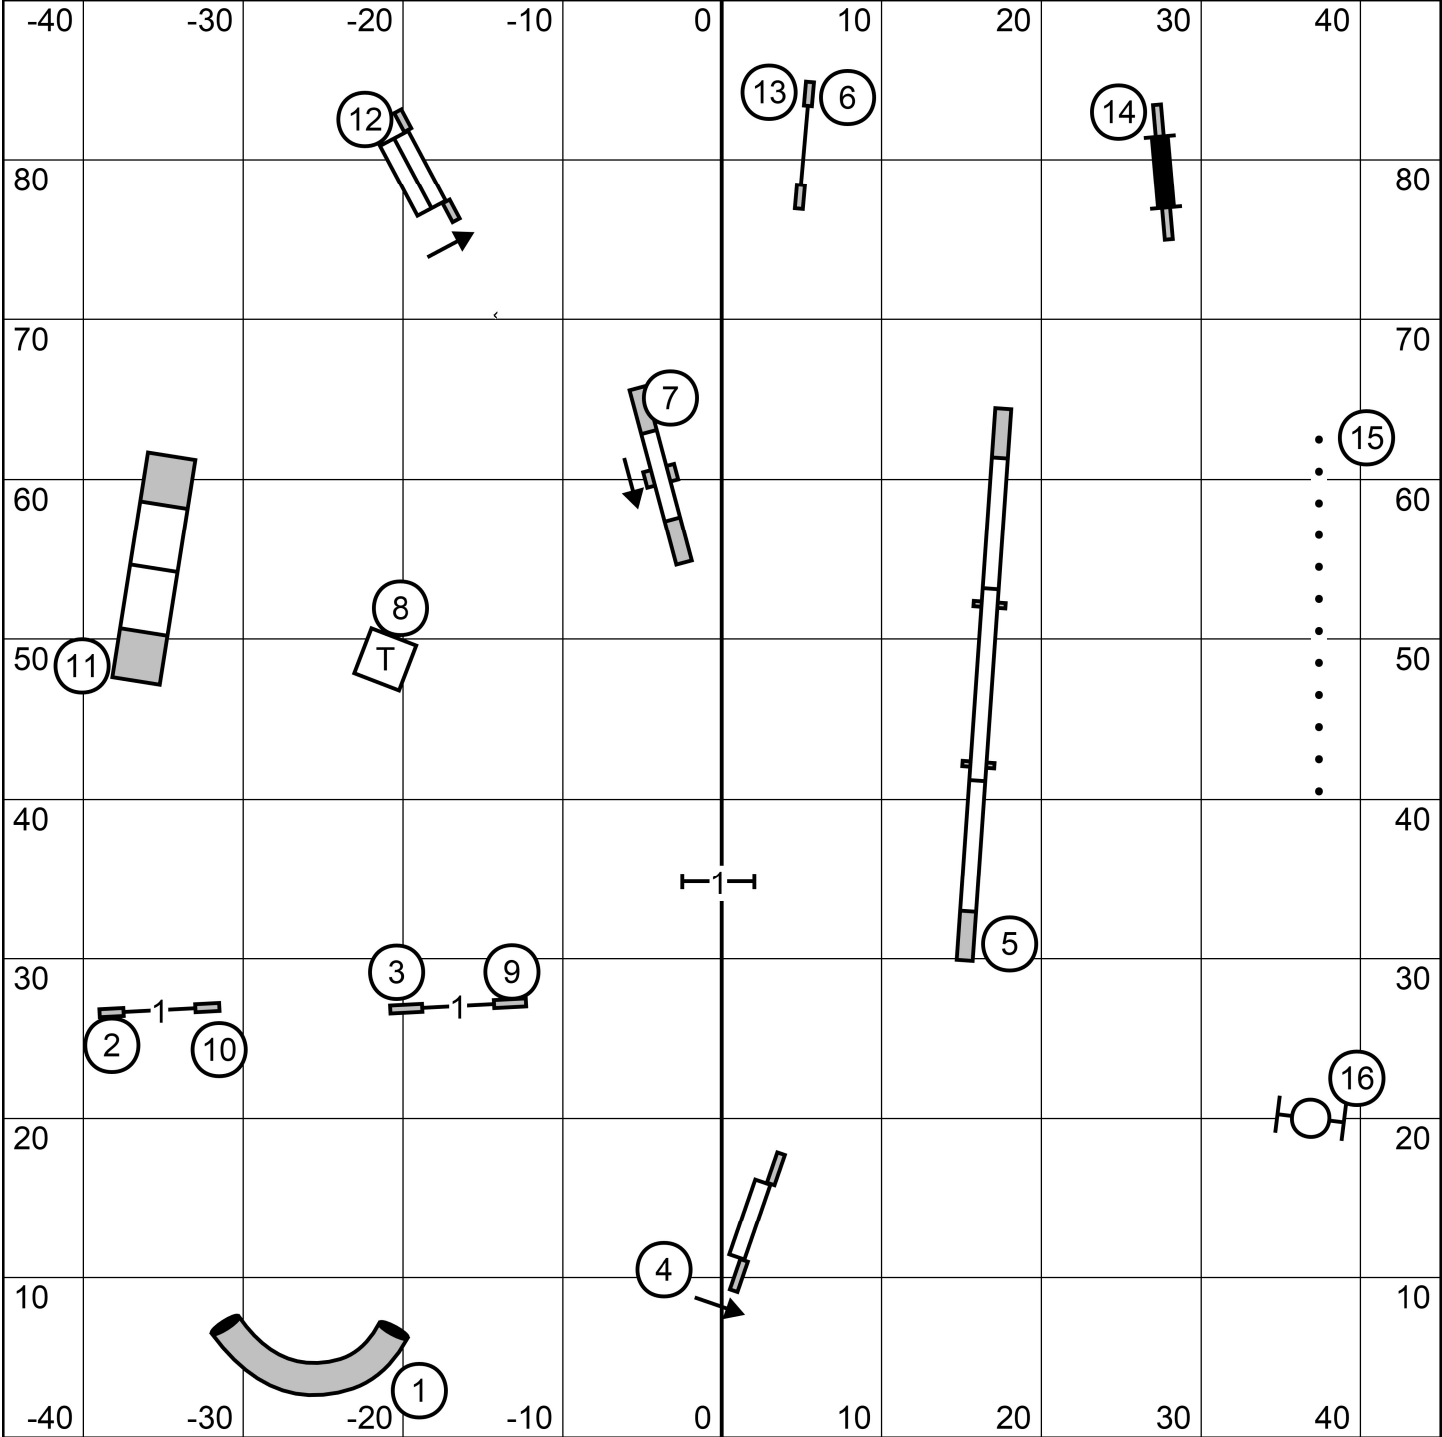

THIS FAST COURSE IS FOR 20-24"

Course Map for 4-16" will be posted at the trial

Leap Agility Club of Central Mass
 Stor Hill Family Athletic Ctr, Tolland, CT
 Indoors - 90 x 90- Turf
 Sunday May 26, 2024
 Lavonda L. Herring
Premier Standard

Leap Agility Club of Central Mass
 Stor Hill Family Athletic Ctr, Tolland, CT
 Indoors - 90 x 90- Turf
 Sunday May 26, 2024
 Lavonda L. Herring
Exc/Masters Standard

Leap Agility Club of Central Mass
 Stor Hill Family Athletic Ctr, Tolland, CT
 Indoors - 90 x 90- Turf
 Sunday May 26, 2024
 Lavonda L. Herring
Open Jww

Leap Agility Club of Central Mass
 Stor Hill Family Athletic Ctr, Tolland, CT
 Indoors - 90 x 90- Turf
 Sunday May 26, 2024
 Lavonda L. Herring
Novice Jww

Leap Agility Club
 Sunday 5/26/24 OPEN STD
 Judge Karl Blakely