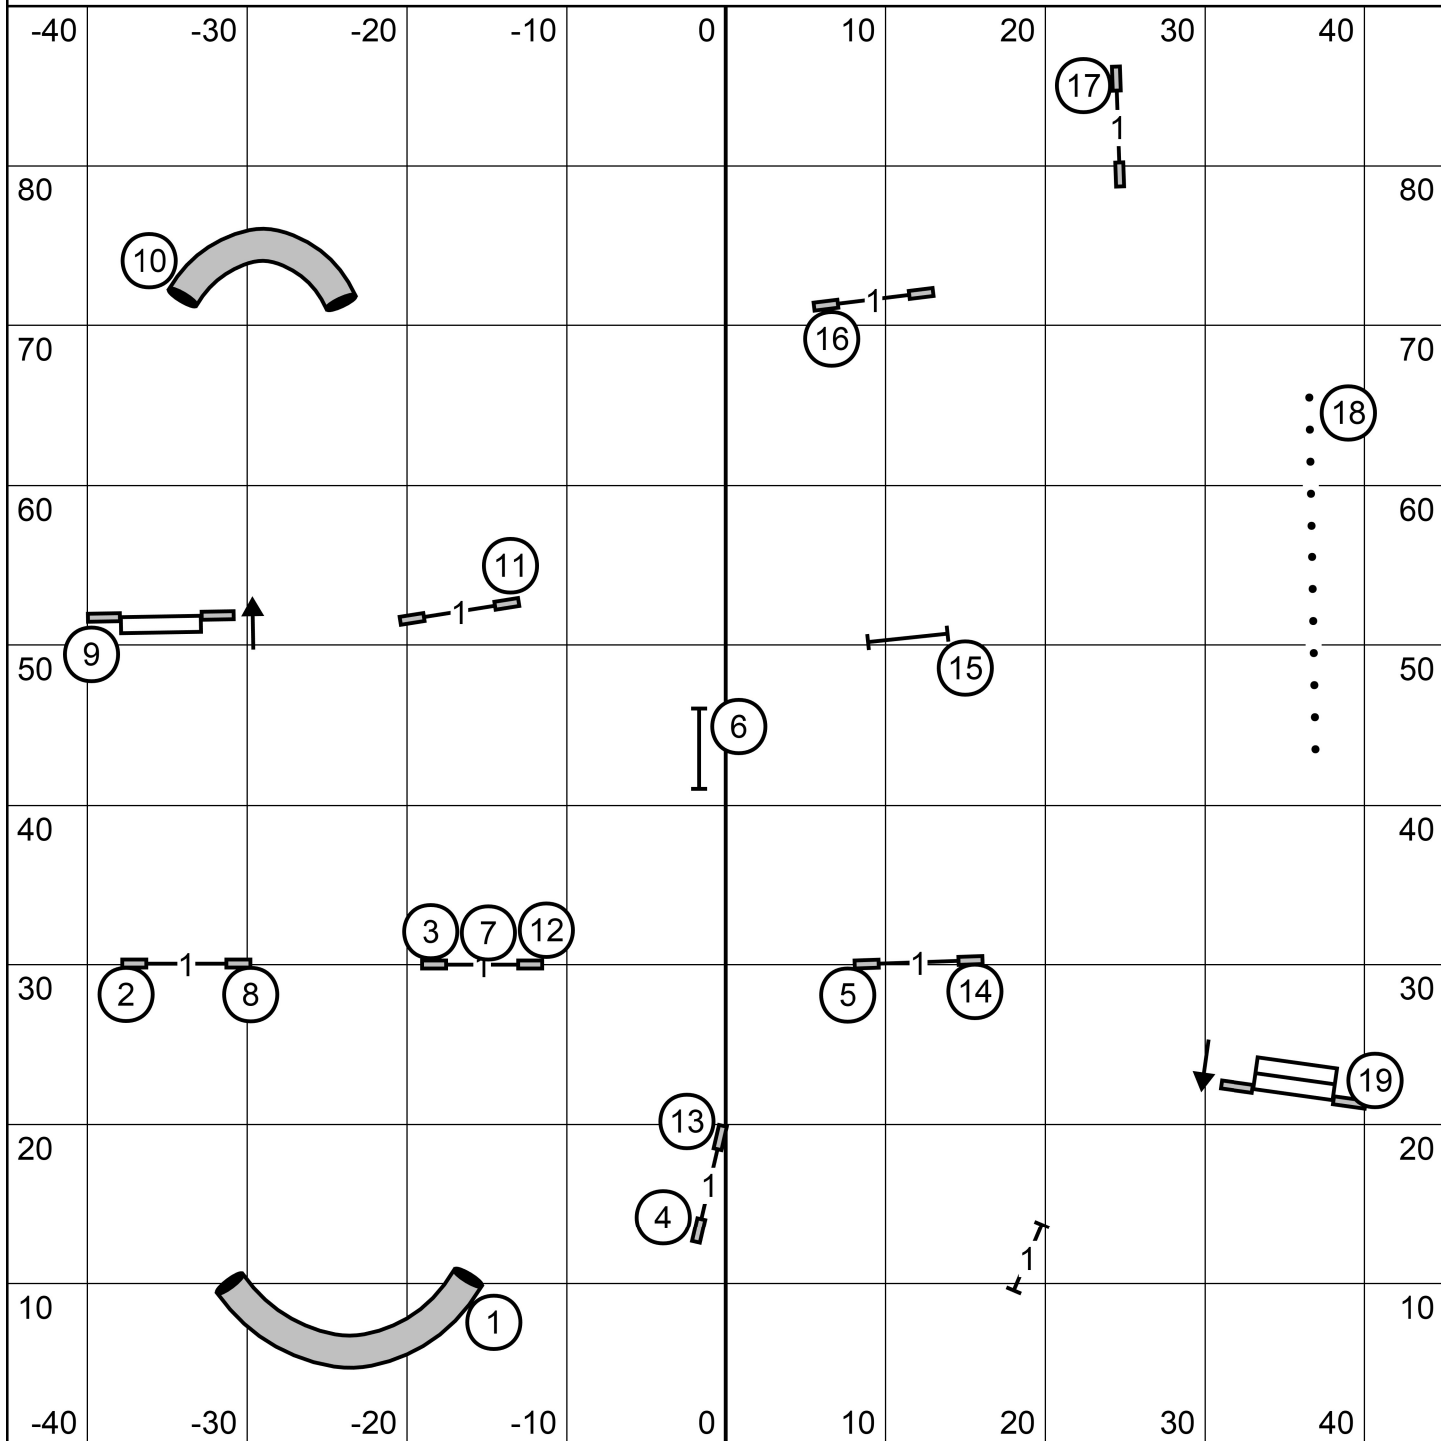

Leap Agility Club
Sunday 5/26/24 EXC/MSTR JWW
Judge Karl Blakely