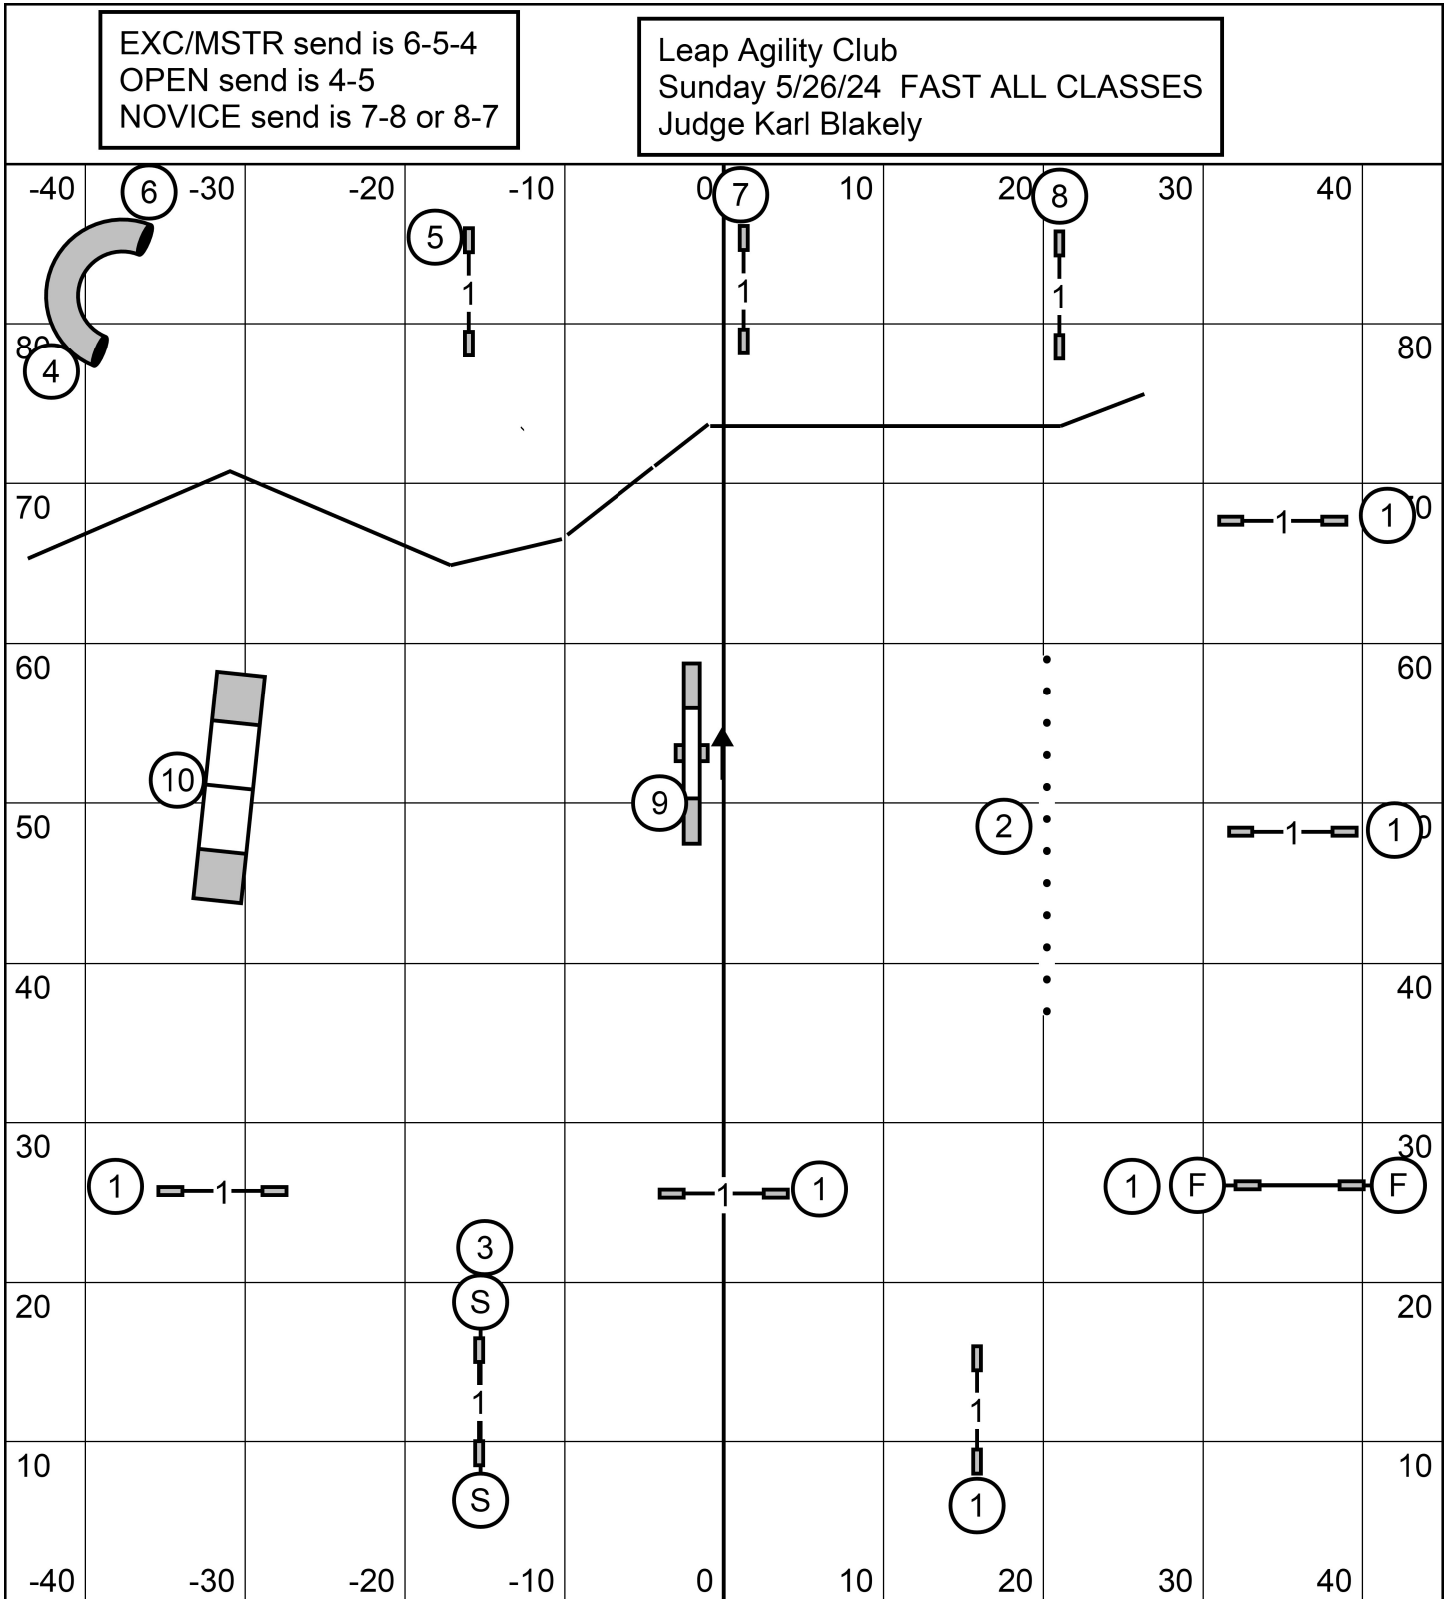

THIS FAST COURSE IS FOR 20-24"

Course Map for 4-16" will be posted at the trial

Leap Agility Club of Central Mass
 Stor Hill Family Athletic Ctr, Tolland, CT
 Indoors - 90 x 90- Turf
 Sunday May 26, 2024
 Lavonda L. Herring
Premier Standard

Leap Agility Club of Central Mass
 Stor Hill Family Athletic Ctr, Tolland, CT
 Indoors - 90 x 90- Turf
 Sunday May 26, 2024
 Lavonda L. Herring
Exc/Masters Standard

Leap Agility Club of Central Mass
 Stor Hill Family Athletic Ctr, Tolland, CT
 Indoors - 90 x 90- Turf
 Sunday May 26, 2024
 Lavonda L. Herring
Open Jww

Leap Agility Club of Central Mass
 Stor Hill Family Athletic Ctr, Tolland, CT
 Indoors - 90 x 90- Turf
 Sunday May 26, 2024
 Lavonda L. Herring
Novice Jww

Leap Agility Club
 Sunday 5/26/24 OPEN STD
 Judge Karl Blakely