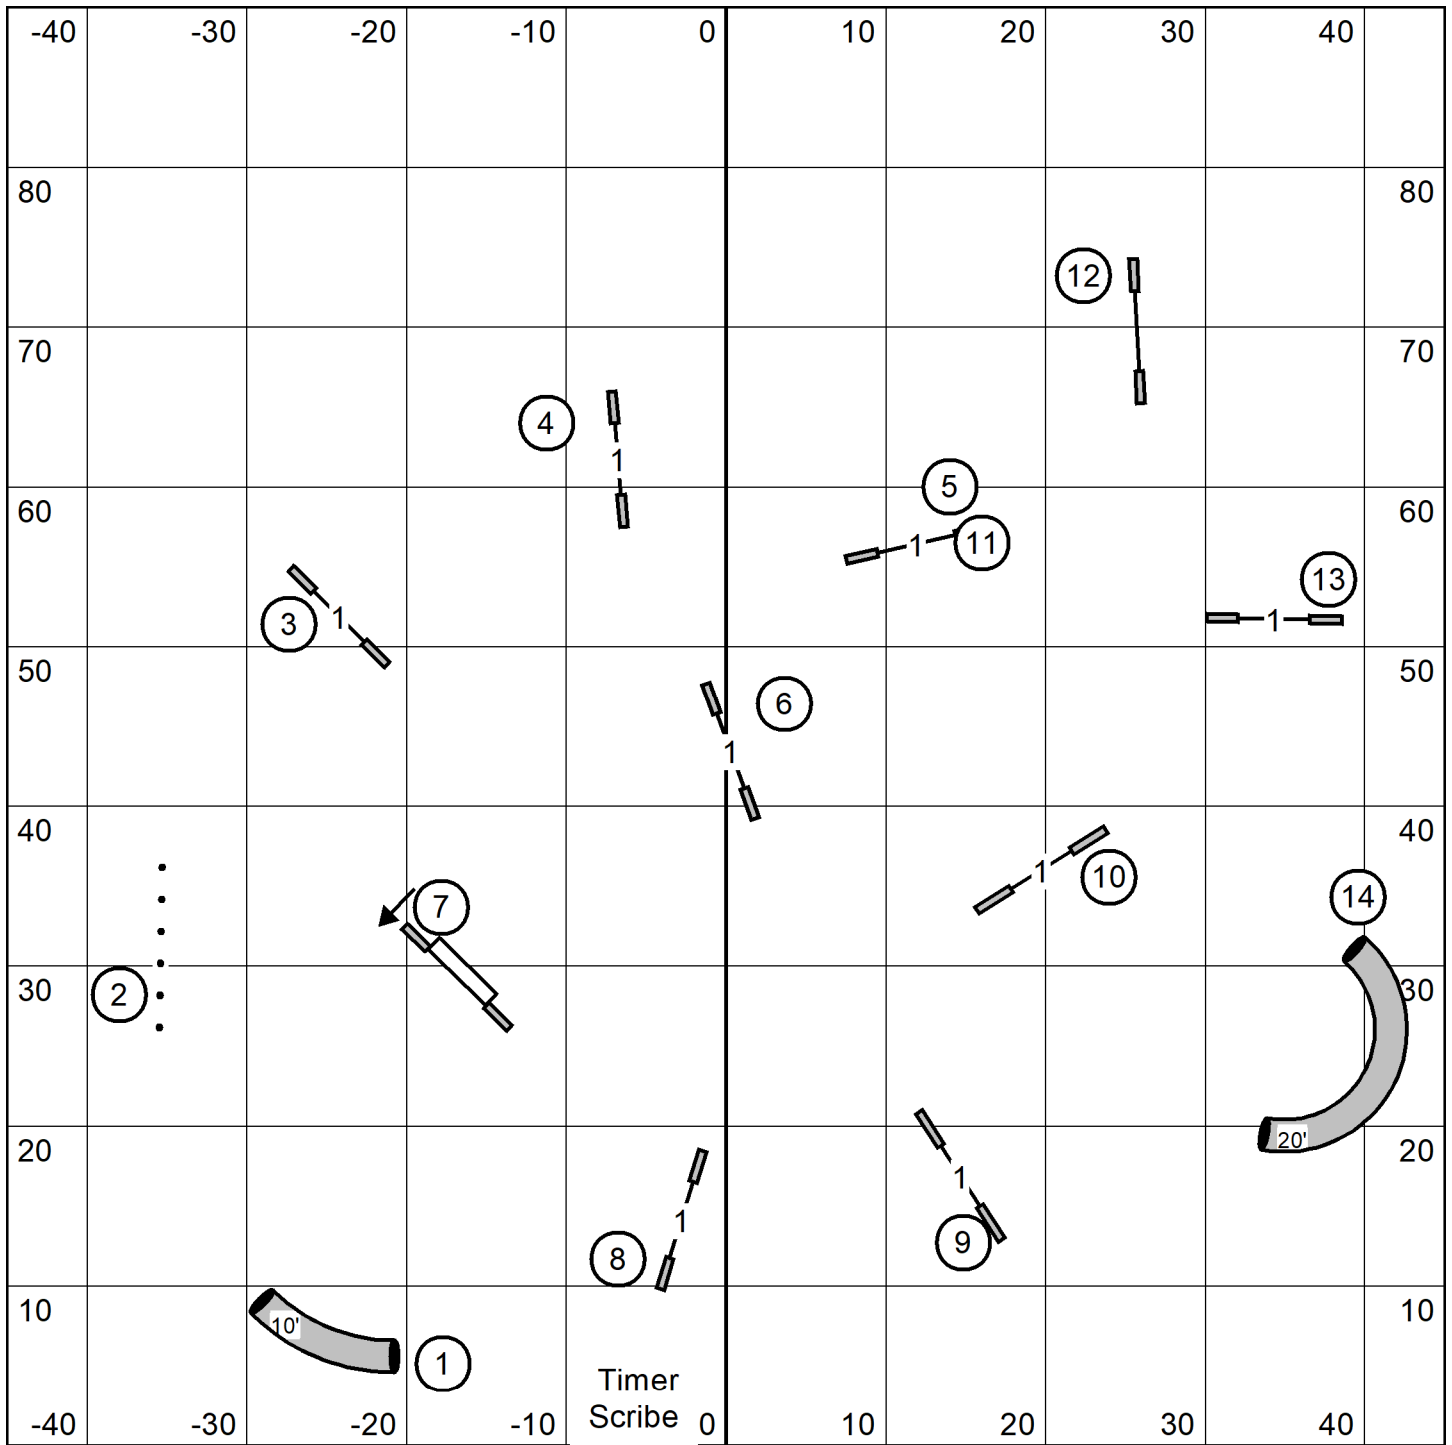

THIS FAST COURSE IS FOR 20-24"

Course Map for 4-16" will be posted at the trial

Leap Agility Club of Central Mass
 Stor Hill Family Athletic Ctr, Tolland, CT
 Indoors - 90 x 90- Turf
 Sunday May 26, 2024
 Lavonda L. Herring
Premier Standard

Leap Agility Club of Central Mass
 Stor Hill Family Athletic Ctr, Tolland, CT
 Indoors - 90 x 90- Turf
 Sunday May 26, 2024
 Lavonda L. Herring
Exc/Masters Standard

Leap Agility Club of Central Mass
 Stor Hill Family Athletic Ctr, Tolland, CT
 Indoors - 90 x 90- Turf
 Sunday May 26, 2024
 Lavonda L. Herring
Open Jww

Leap Agility Club of Central Mass
 Stor Hill Family Athletic Ctr, Tolland, CT
 Indoors - 90 x 90- Turf
 Sunday May 26, 2024
 Lavonda L. Herring
Novice Jww

Leap Agility Club
 Sunday 5/26/24 OPEN STD
 Judge Karl Blakely