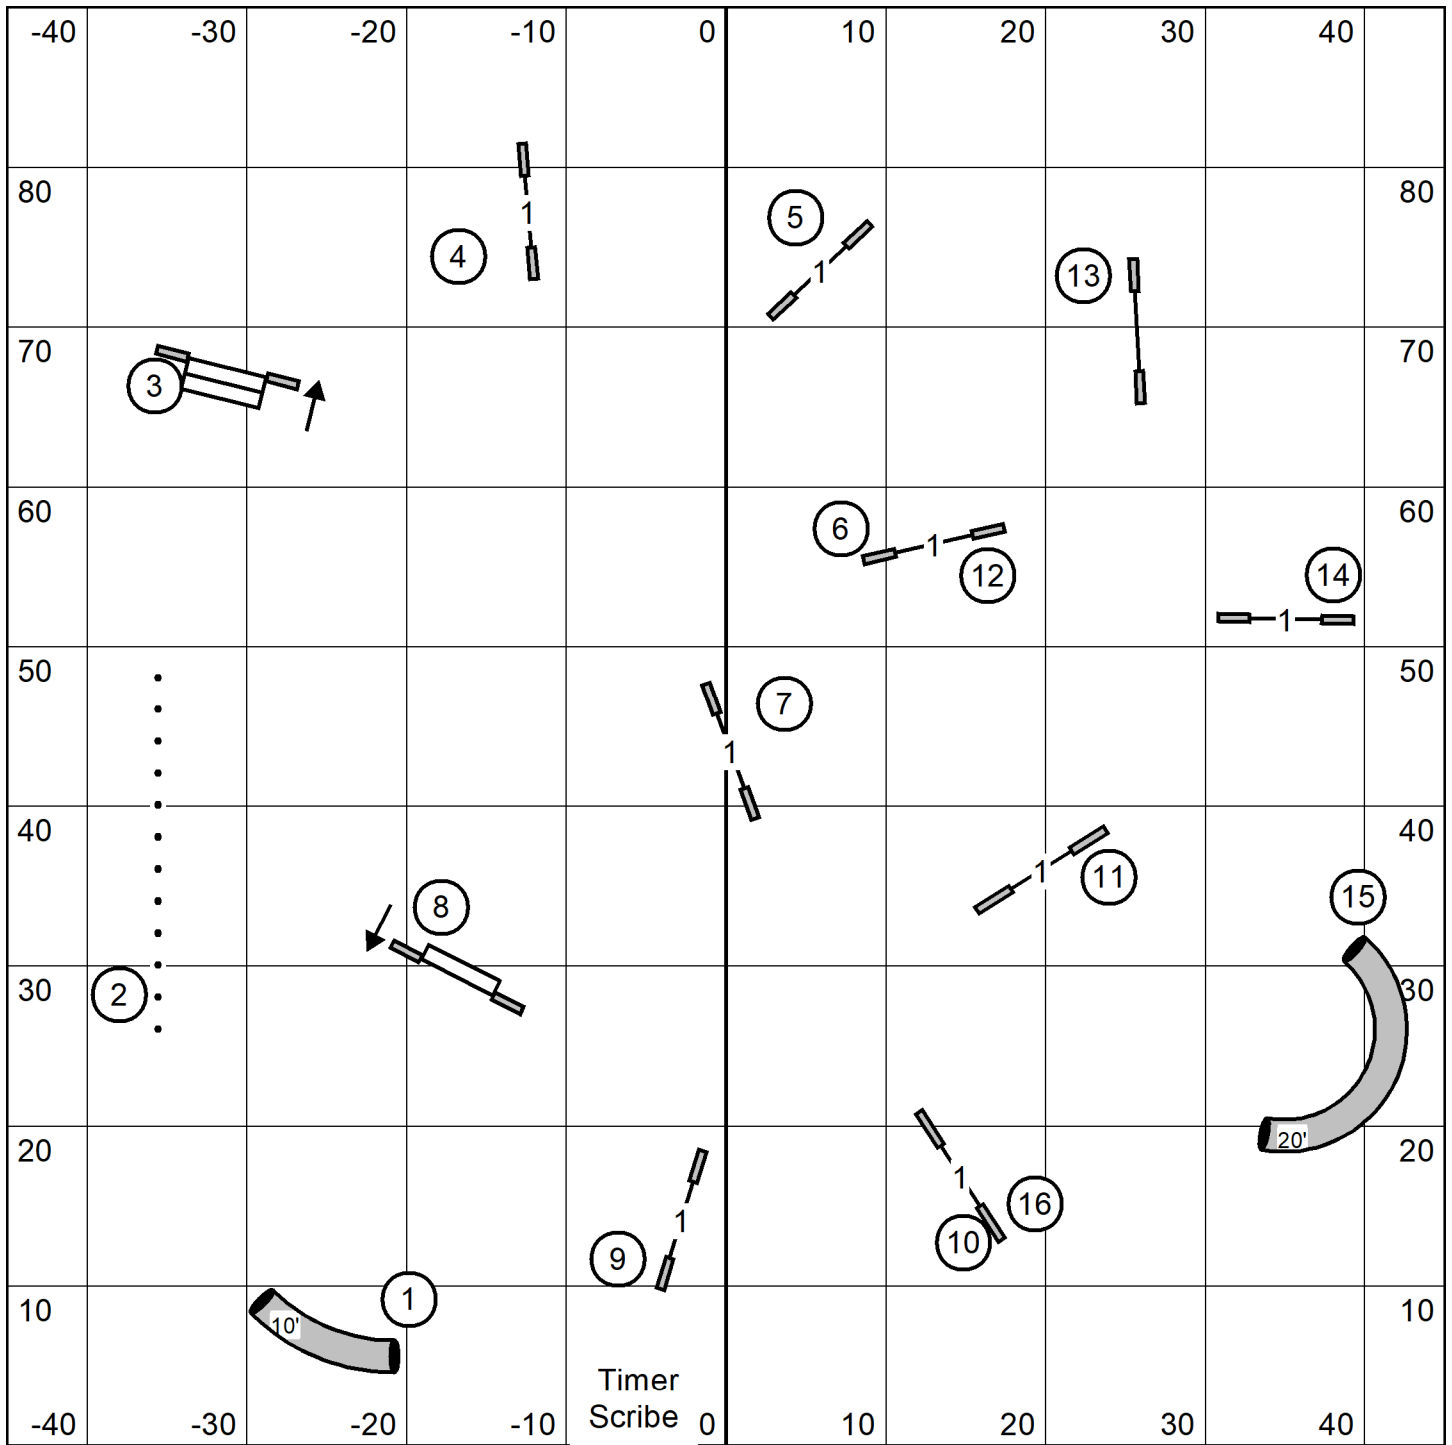

THIS FAST COURSE IS FOR 20-24"

Course Map for 4-16" will be posted at the trial

Leap Agility Club of Central Mass
 Stor Hill Family Athletic Ctr, Tolland, CT
 Indoors - 90 x 90- Turf
 Sunday May 26, 2024
 Lavonda L. Herring
Premier Standard

Leap Agility Club of Central Mass
 Stor Hill Family Athletic Ctr, Tolland, CT
 Indoors - 90 x 90- Turf
 Sunday May 26, 2024
 Lavonda L. Herring
Exc/Masters Standard

Leap Agility Club of Central Mass
 Stor Hill Family Athletic Ctr, Tolland, CT
 Indoors - 90 x 90- Turf
 Sunday May 26, 2024
 Lavonda L. Herring
Open Jww

Leap Agility Club of Central Mass
 Stor Hill Family Athletic Ctr, Tolland, CT
 Indoors - 90 x 90- Turf
 Sunday May 26, 2024
 Lavonda L. Herring
Novice Jww

Leap Agility Club
 Sunday 5/26/24 OPEN STD
 Judge Karl Blakely